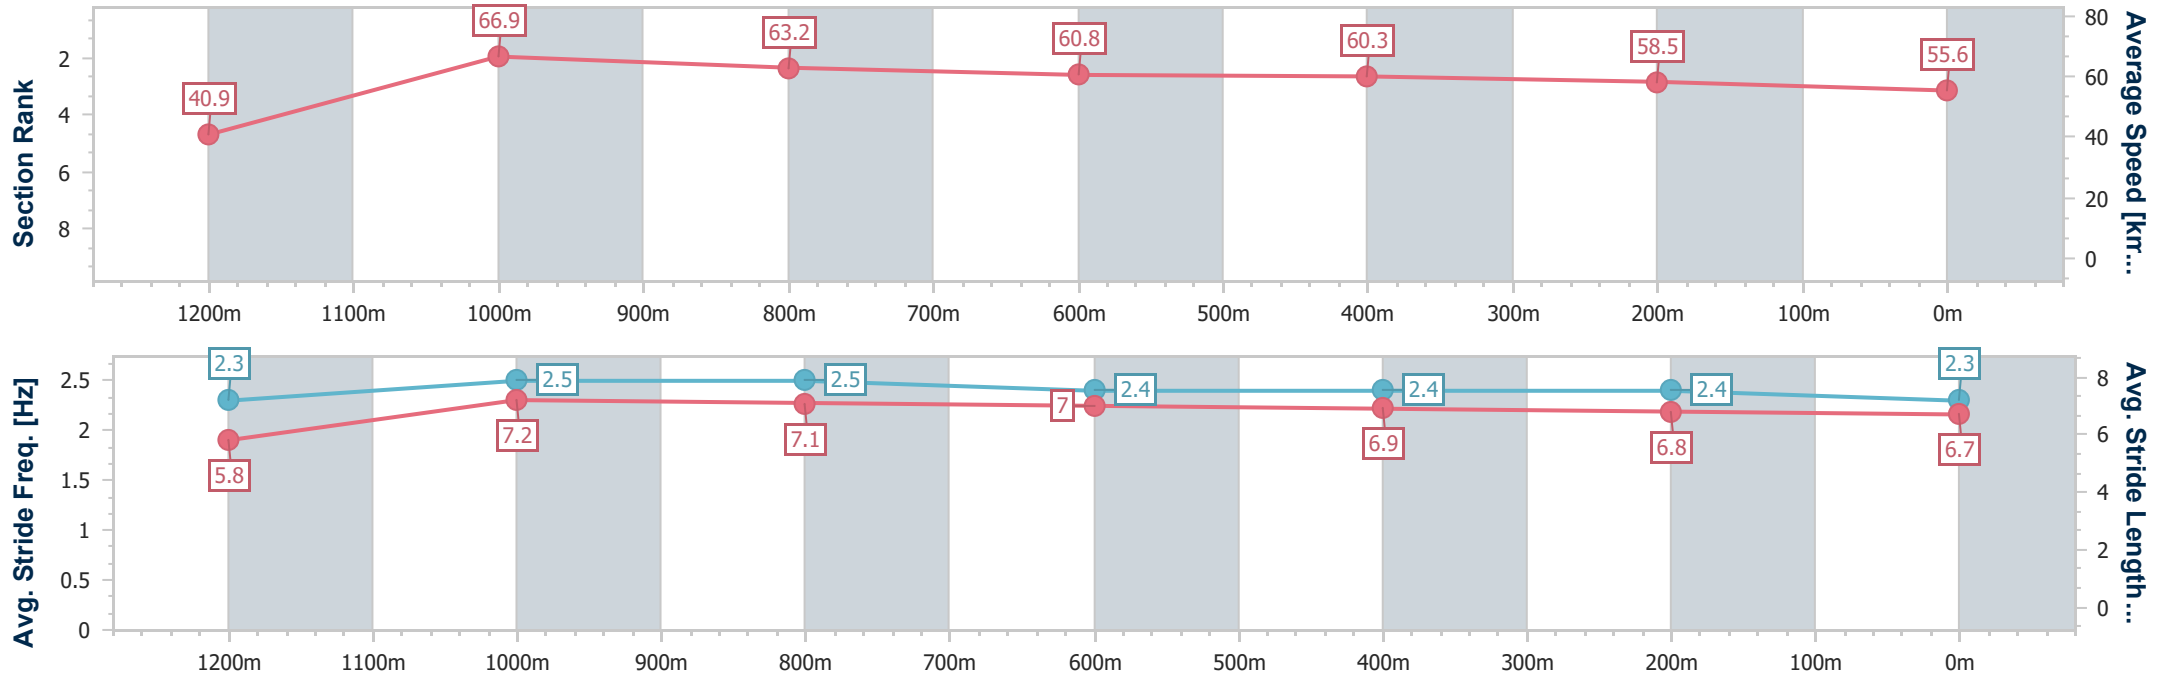

Horse/Jockey Name	Our Magnus
Final Rank	1
Fastest Section Time (Section)	0:08.84 (Overall)
Top Speed [km/h] (Section)	68.4 (1200m)
Race State	Finished

Toowoomba QLD Professional
Race 3: HYPO HAULAGE Class 2 Plate - 1300m

11 March 2023 - 18:25

Track Rating: Soft 7, Weather: Raining, Rail Position: +4.0m Entire

Section	Overall	1200m	1000m	800m	600m	400m	200m
Section Times	1:20.35 [1] (0:08.84)	1:11.51 [3] (0:10.75)	1:00.76 [2] (0:11.37)	0:49.39 [1] (0:11.94)	0:37.45 [2] (0:12.08)	0:25.37 [1] (0:12.45)	0:12.92 [2] (0:12.92)
Average Speed [km/h]	40.9	66.9	63.2	60.8	60.3	58.5	55.6
Top Speed [km/h]	66.2	68.4	65.8	62.2	61.1	59.4	57.4
Avg. Dist. to Rail [m]	0.6	2.2	1.5	2.9	2.1	3.2	1.0
Avg. Stride Freq. [Hz]	2.3	2.5	2.5	2.4	2.4	2.4	2.3
Avg. Stride Length [m]	5.8	7.2	7.1	7.0	6.9	6.8	6.7

- [ ] Ranking at each section and finish
- -.-.- No data available at this section
- NA No data available