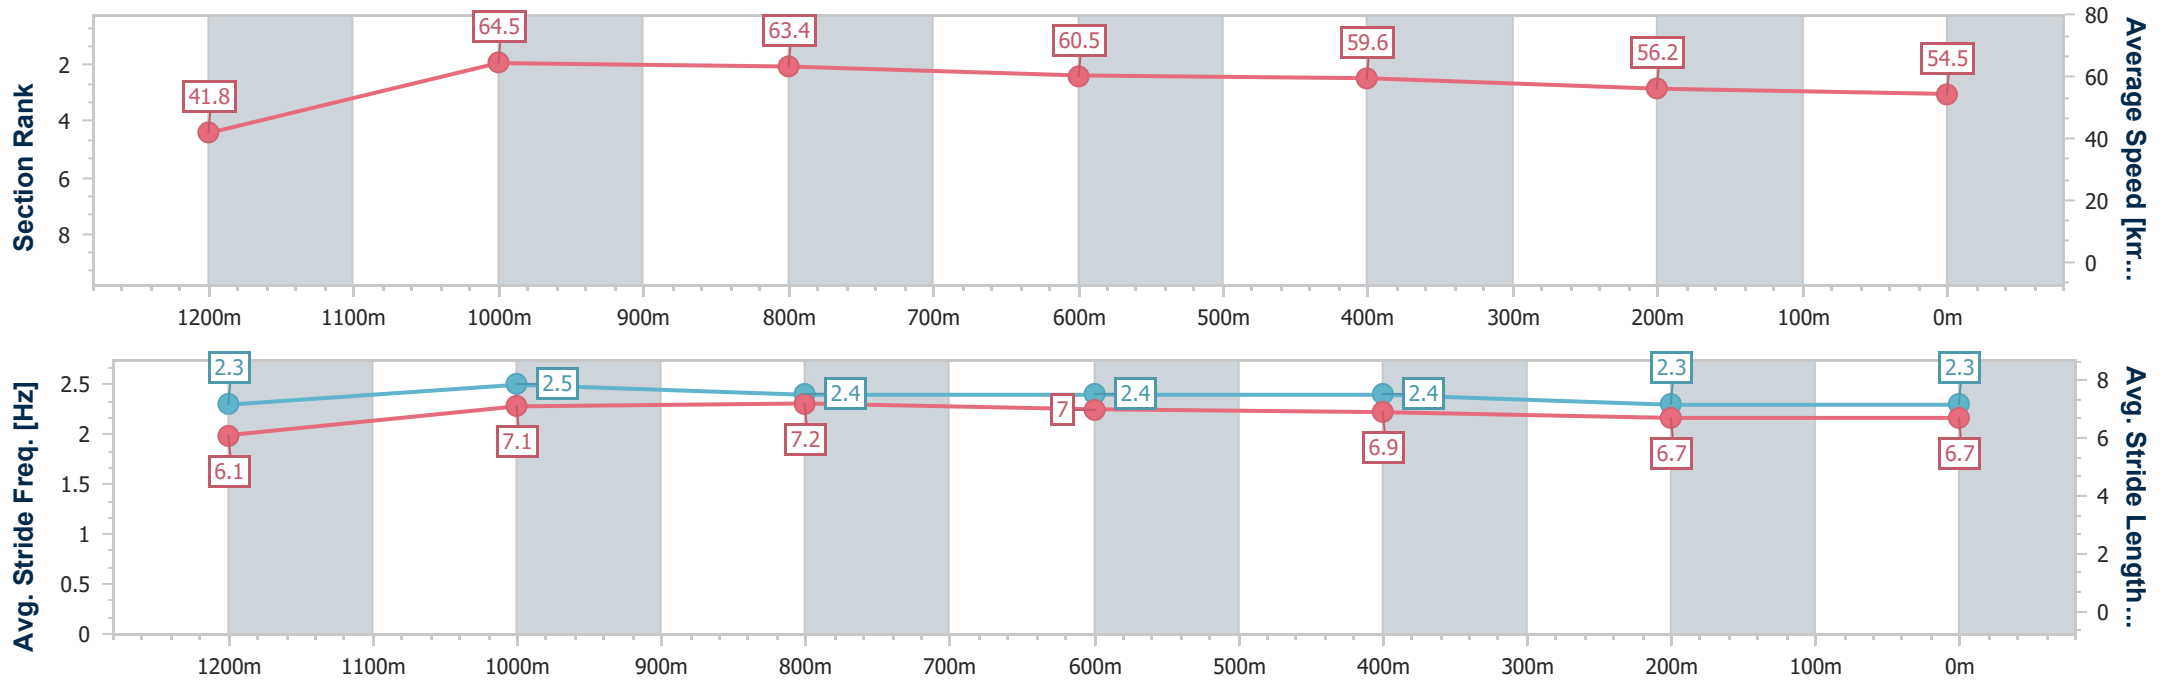

- [] Ranking at each section and finish
- .-.- No data available at this section
- NA No data available

| | |
|--------------------------------|-------------------|
| Horse/Jockey Name | Dream Candy |
| Final Rank | 5 |
| Fastest Section Time (Section) | 0:08.65 (Overall) |
| Top Speed [km/h] (Section) | 65.9 (1200m) |
| Race State | Finished |

Toowoomba QLD Professional
Race 3: HYPO HAULAGE Class 2 Plate - 1300m

11 March 2023 - 18:25

Track Rating: Soft 7, Weather: Raining, Rail Position: +4.0m Entire

| Section | Overall | 1200m | 1000m | 800m | 600m | 400m | 200m |
|------------------------|--------------------------|--------------------------|--------------------------|--------------------------|--------------------------|--------------------------|--------------------------|
| Section Times | 1:21.33 [5] (0:08.65) | 1:12.68 [2] (0:11.16) | 1:01.52 [5] (0:11.42) | 0:50.10 [4] (0:11.97) | 0:38.13 [4] (0:12.14) | 0:25.99 [4] (0:12.80) | 0:13.19 [4] (0:13.19) |
| Average Speed [km/h] | 41.8 | 64.5 | 63.4 | 60.5 | 59.6 | 56.2 | 54.5 |
| Top Speed [km/h] | 61.8 | 65.9 | 65.4 | 63.0 | 61.3 | 58.5 | 55.7 |
| Avg. Dist. to Rail [m] | 4.0 | 1.7 | 1.5 | 2.2 | 1.2 | 0.7 | 0.9 |
| Avg. Stride Freq. [Hz] | 2.3 | 2.5 | 2.4 | 2.4 | 2.4 | 2.3 | 2.3 |
| Avg. Stride Length [m] | 6.1 | 7.1 | 7.2 | 7.0 | 6.9 | 6.7 | 6.7 |