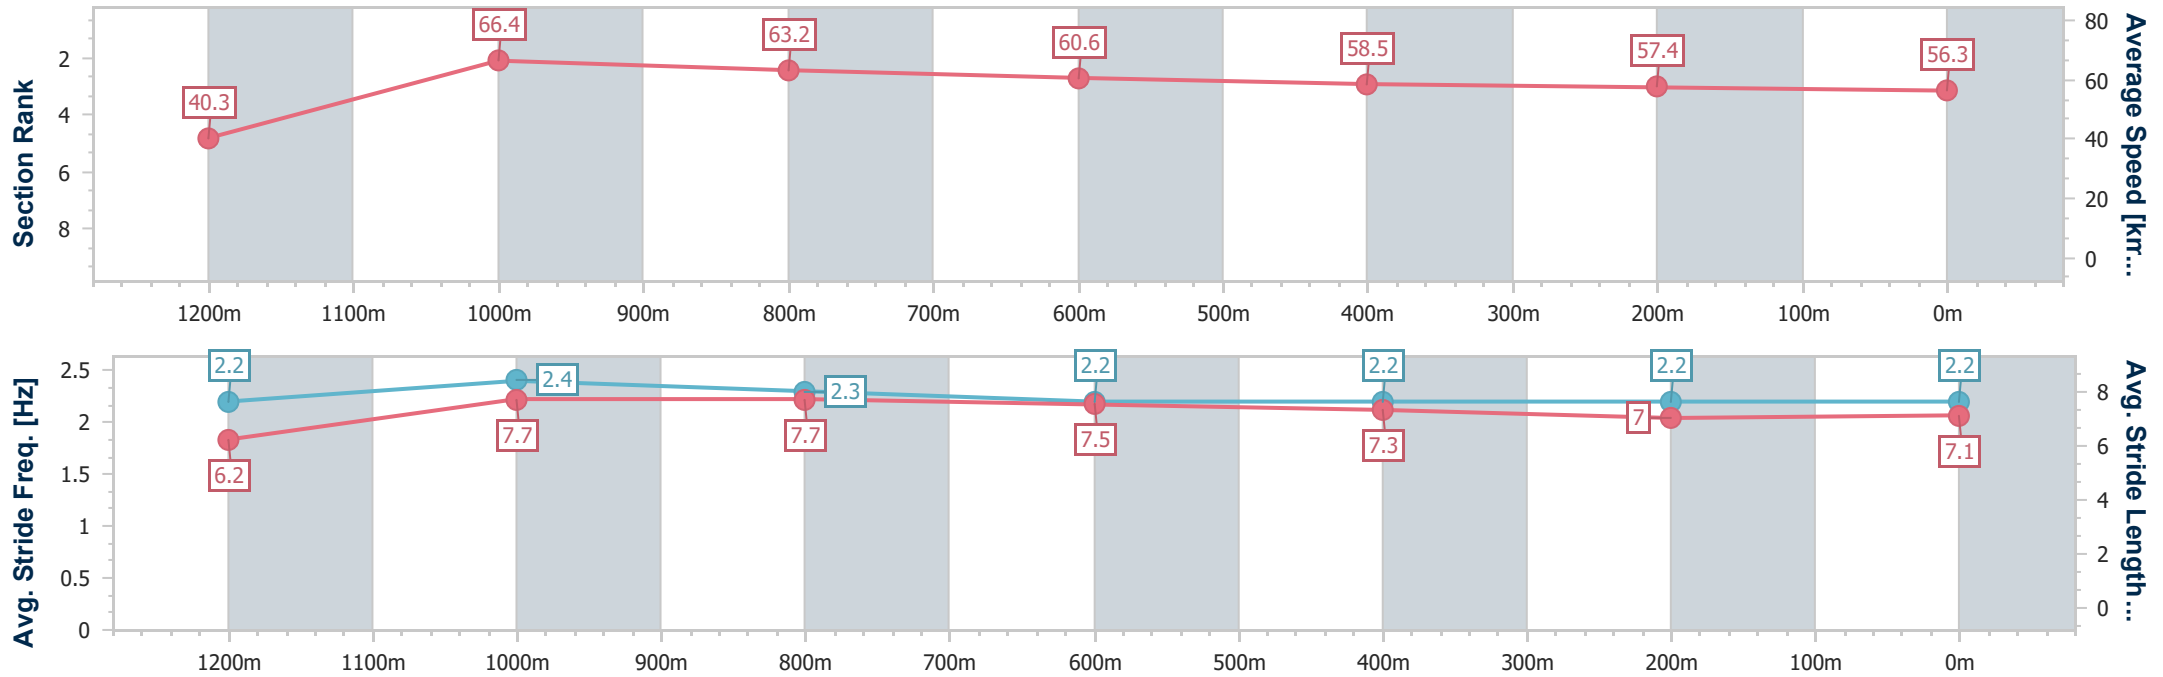

Horse/Jockey Name	Zabcan
Final Rank	4
Fastest Section Time (Section)	0:08.91 (Overall)
Top Speed [km/h] (Section)	69.8 (1200m)
Race State	Finished

Toowoomba QLD Professional
Race 3: HYPO HAULAGE Class 2 Plate - 1300m

11 March 2023 - 18:25

Track Rating: Soft 7, Weather: Raining, Rail Position: +4.0m Entire

Section	Overall	1200m	1000m	800m	600m	400m	200m
Section Times	1:21.07 [4] (0:08.91)	1:12.16 [4] (0:10.88)	1:01.28 [4] (0:11.52)	0:49.76 [5] (0:12.02)	0:37.74 [5] (0:12.42)	0:25.32 [5] (0:12.55)	0:12.77 [5] (0:12.77)
Average Speed [km/h]	40.3	66.4	63.2	60.6	58.5	57.4	56.3
Top Speed [km/h]	62.4	69.8	65.5	61.7	60.9	58.0	57.1
Avg. Dist. to Rail [m]	6.1	2.2	2.7	3.6	2.1	0.4	0.6
Avg. Stride Freq. [Hz]	2.2	2.4	2.3	2.2	2.2	2.2	2.2
Avg. Stride Length [m]	6.2	7.7	7.7	7.5	7.3	7.0	7.1

- [ ] Ranking at each section and finish
- -.-.- No data available at this section
- NA No data available