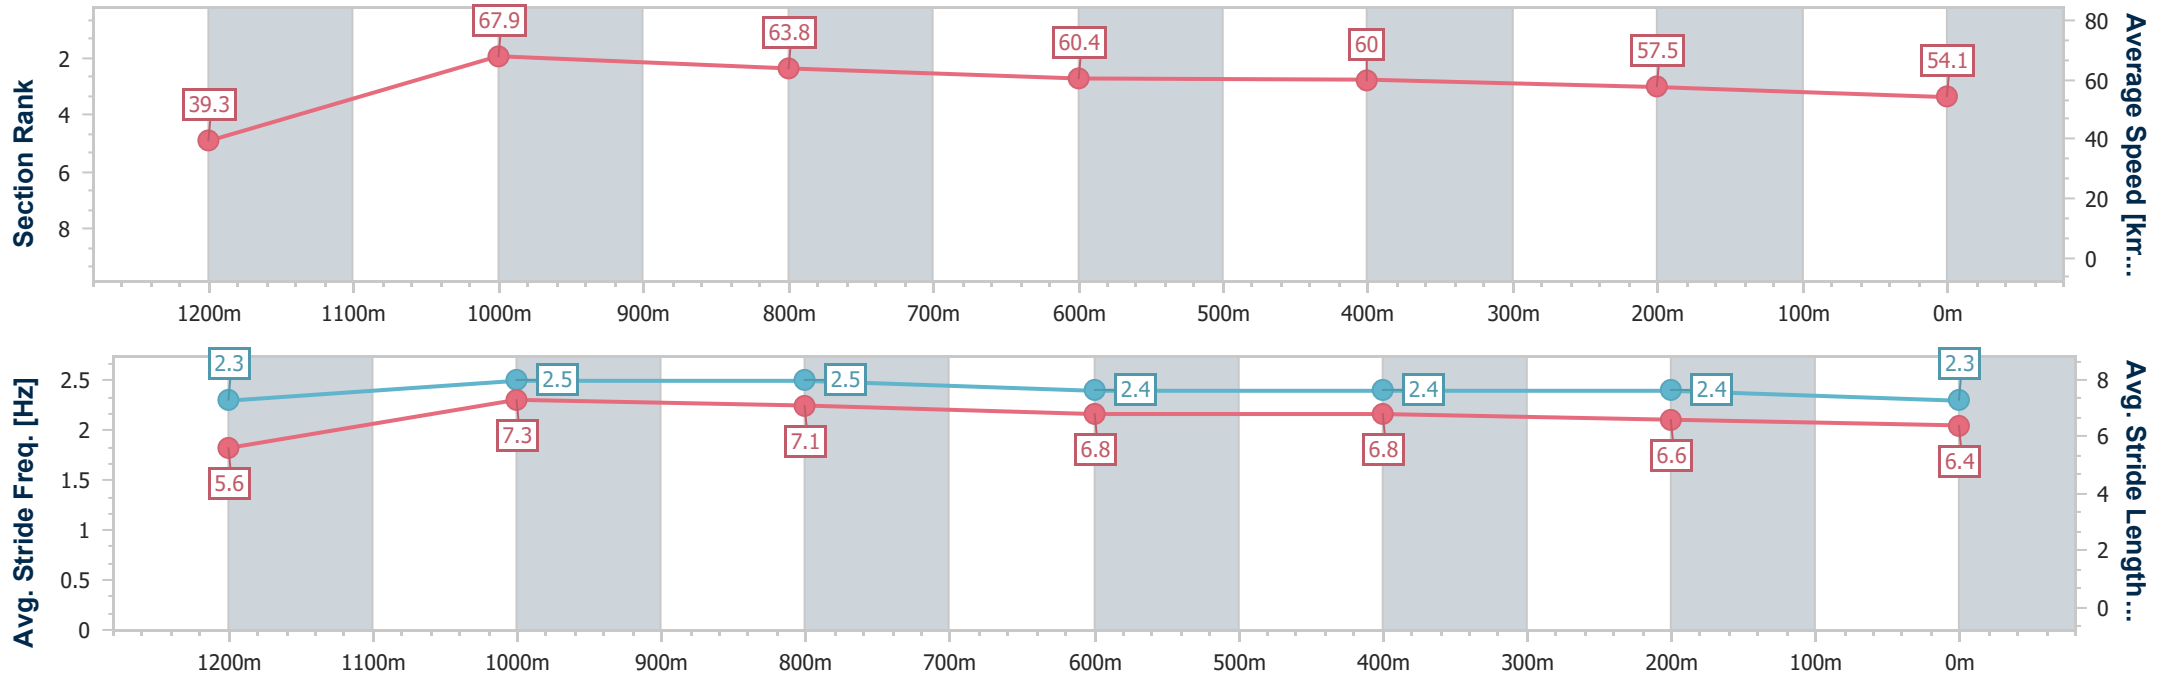

Horse/Jockey Name	Radiant Queen
Final Rank	3
Fastest Section Time (Section)	0:09.17 (Overall)
Top Speed [km/h] (Section)	69.5 (1200m)
Race State	Finished

Toowoomba QLD Professional
Race 3: HYPO HAULAGE Class 2 Plate - 1300m

11 March 2023 - 18:25

Track Rating: Soft 7, Weather: Raining, Rail Position: +4.0m Entire

Section	Overall	1200m	1000m	800m	600m	400m	200m
Section Times	1:20.98 [3] (0:09.17)	1:11.81 [5] (0:10.62)	1:01.19 [3] (0:11.33)	0:49.86 [3] (0:11.99)	0:37.87 [3] (0:12.09)	0:25.78 [3] (0:12.51)	0:13.27 [3] (0:13.27)
Average Speed [km/h]	39.3	67.9	63.8	60.4	60.0	57.5	54.1
Top Speed [km/h]	67.1	69.5	65.7	61.7	61.7	58.9	55.9
Avg. Dist. to Rail [m]	3.8	0.4	1.0	2.0	1.4	0.5	1.6
Avg. Stride Freq. [Hz]	2.3	2.5	2.5	2.4	2.4	2.4	2.3
Avg. Stride Length [m]	5.6	7.3	7.1	6.8	6.8	6.6	6.4

- [ ] Ranking at each section and finish
- -.-.- No data available at this section
- NA No data available