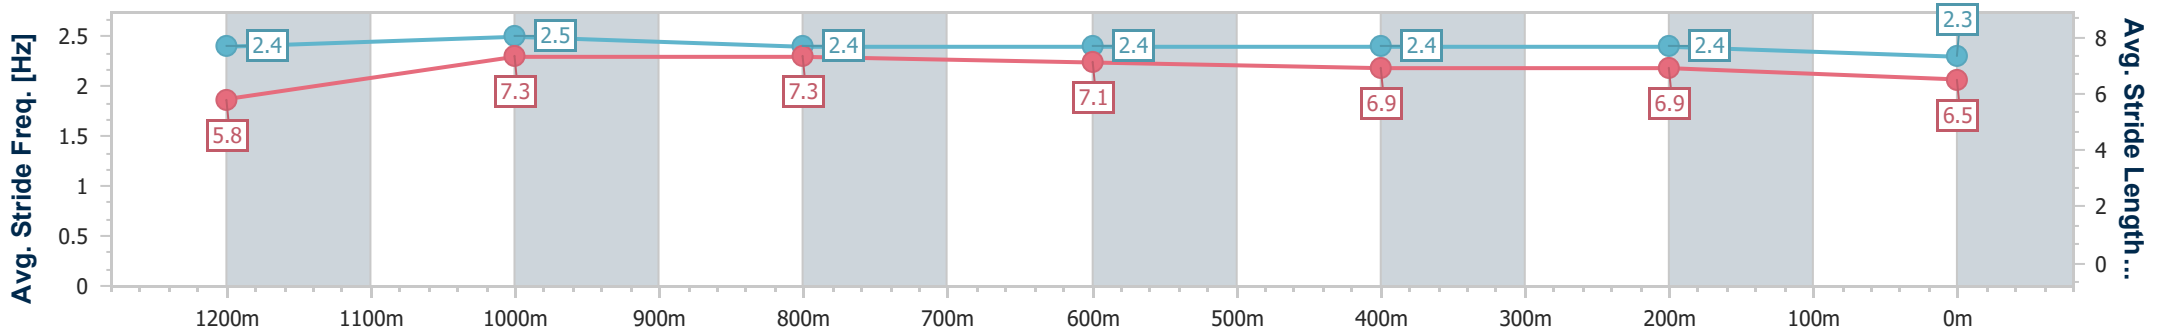

Horse/Jockey Name	Uncle Bud
Final Rank	2
Fastest Section Time (Section)	0:08.52 (Overall)
Top Speed [km/h] (Section)	67.2 (1200m)
Race State	Finished

Toowoomba QLD Professional
Race 3: HYPO HAULAGE Class 2 Plate - 1300m

11 March 2023 - 18:25

Track Rating: Soft 7, Weather: Raining, Rail Position: +4.0m Entire

Section	Overall	1200m	1000m	800m	600m	400m	200m
Section Times	1:20.56 [2] (0:08.52)	1:12.04 [1] (0:10.97)	1:01.07 [1] (0:11.48)	0:49.59 [2] (0:11.91)	0:37.68 [1] (0:12.20)	0:25.48 [2] (0:12.28)	0:13.20 [1] (0:13.20)
Average Speed [km/h]	42.2	65.8	62.9	61.1	59.9	59.2	54.5
Top Speed [km/h]	63.1	67.2	64.6	61.8	61.6	60.4	57.3
Avg. Dist. to Rail [m]	3.2	0.8	0.7	2.9	3.0	3.3	2.0
Avg. Stride Freq. [Hz]	2.4	2.5	2.4	2.4	2.4	2.4	2.3
Avg. Stride Length [m]	5.8	7.3	7.3	7.1	6.9	6.9	6.5

- [ ] Ranking at each section and finish
- -.-.- No data available at this section
- NA No data available