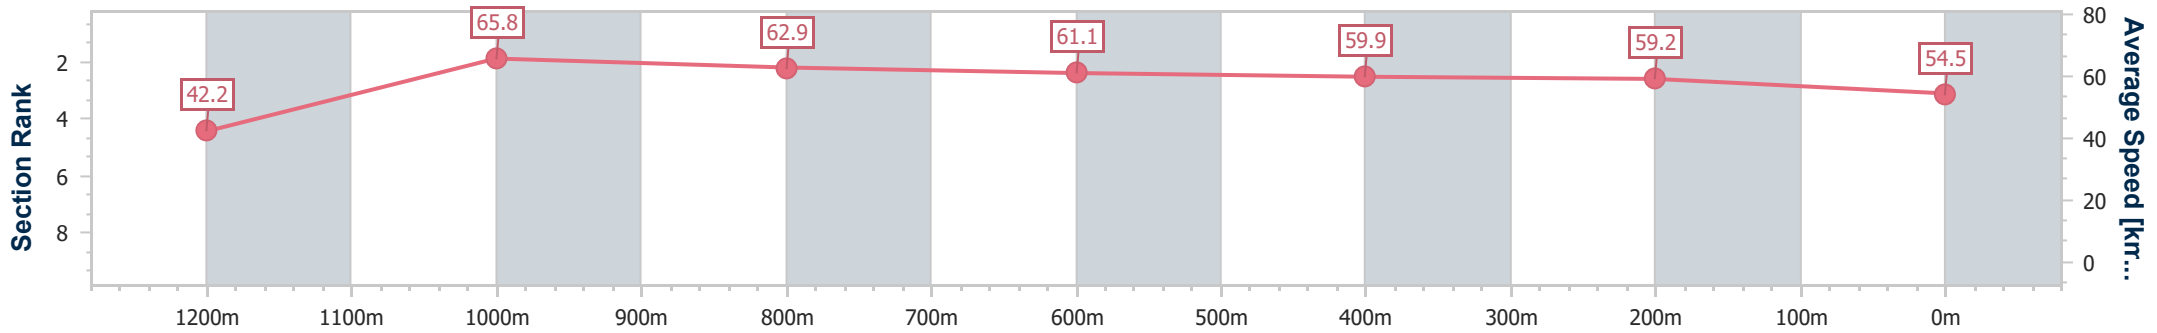

Horse/Jockey Name	Uncle Bud
Final Rank	2
Fastest Section Time (Section)	0:08.52 (Overall)
Top Speed [km/h] (Section)	67.2 (1200m)
Race State	Finished

Toowoomba QLD Professional
Race 3: HYPO HAULAGE Class 2 Plate - 1300m

11 March 2023 - 18:25

Track Rating: Soft 7, Weather: Raining, Rail Position: +4.0m Entire

Section	Overall	1200m	1000m	800m	600m	400m	200m
Section Times	1:20.56 [2] (0:08.52)	1:12.04 [1] (0:10.97)	1:01.07 [1] (0:11.48)	0:49.59 [2] (0:11.91)	0:37.68 [1] (0:12.20)	0:25.48 [2] (0:12.28)	0:13.20 [1] (0:13.20)
Average Speed [km/h]	42.2	65.8	62.9	61.1	59.9	59.2	54.5
Top Speed [km/h]	63.1	67.2	64.6	61.8	61.6	60.4	57.3
Avg. Dist. to Rail [m]	3.2	0.8	0.7	2.9	3.0	3.3	2.0
Avg. Stride Freq. [Hz]	2.4	2.5	2.4	2.4	2.4	2.4	2.3
Avg. Stride Length [m]	5.8	7.3	7.3	7.1	6.9	6.9	6.5

- [ ] Ranking at each section and finish
- -.-.- No data available at this section
- NA No data available