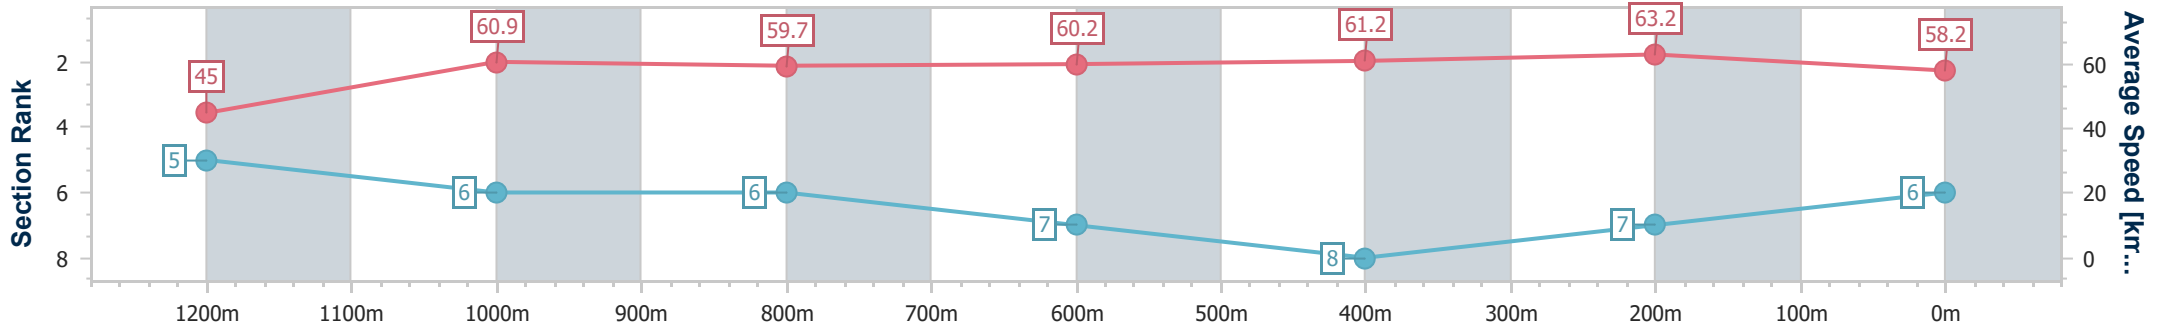

Horse/Jockey Name	Adelad
Final Rank	6
Fastest Section Time (Section)	0:08.10 (Overall)
Top Speed [km/h] (Section)	63.8 (400m)
Race State	Finished

Eagle Farm QLD Professional
Race 1: LADBROKES SAME RACE MULTI QTIS Two-Years-Old Handicap - 1300m
11 March 2023 - 12:03
Track Rating: Good 4, Weather: Overcast, Rail Position: +6m Entire

BRISBANE RACING CLUB

Section	Overall	1200m	1000m	800m	600m	400m	200m
Section Times	1:19.72 [6] (0:08.10)	1:11.62 [5] (0:11.85)	0:59.77 [6] (0:12.18)	0:47.59 [6] (0:12.00)	0:35.59 [7] (0:11.82)	0:23.77 [8] (0:11.39)	0:12.38 [7] (0:12.38)
Average Speed [km/h]	45.0	60.9	59.7	60.2	61.2	63.2	58.2
Top Speed [km/h]	60.4	62.8	63.0	63.0	63.3	63.8	62.4
Avg. Dist. to Rail [m]	10.5	3.3	2.2	0.9	0.7	2.6	4.4
Avg. Stride Freq. [Hz]	2.2	2.4	2.3	2.3	2.3	2.3	2.2
Avg. Stride Length [m]	5.6	7.2	7.3	7.4	7.5	7.6	7.3

- [ ] Ranking at each section and finish
- -.-.- No data available at this section
- NA No data available