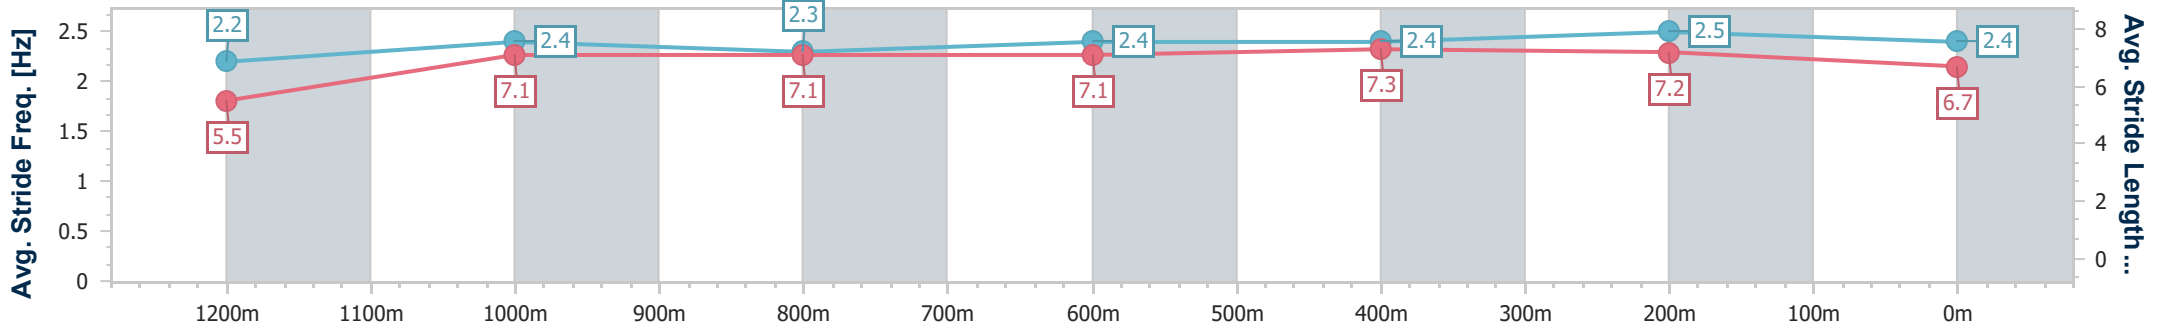

Horse/Jockey Name	Mishani Ambitious
Final Rank	2
Fastest Section Time (Section)	0:08.36 (Overall)
Top Speed [km/h] (Section)	65.9 (400m)
Race State	Finished

Eagle Farm QLD Professional
Race 1: LADBROKES SAME RACE MULTI QTIS Two-Years-Old Handicap - 1300m
11 March 2023 - 12:03
Track Rating: Good 4, Weather: Overcast, Rail Position: +6m Entire

BRISBANE RACING CLUB

Section	Overall	1200m	1000m	800m	600m	400m	200m
Section Times	1:19.46 [2] (0:08.36)	1:11.10 [8] (0:11.86)	0:59.24 [8] (0:12.30)	0:46.94 [8] (0:11.95)	0:34.99 [8] (0:11.47)	0:23.52 [6] (0:11.11)	0:12.41 [2] (0:12.41)
Average Speed [km/h]	43.6	60.8	59.2	60.4	62.9	64.9	58.0
Top Speed [km/h]	60.9	62.7	63.5	64.1	65.8	65.9	62.9
Avg. Dist. to Rail [m]	11.9	2.8	2.4	0.7	1.0	4.1	3.8
Avg. Stride Freq. [Hz]	2.2	2.4	2.3	2.4	2.4	2.5	2.4
Avg. Stride Length [m]	5.5	7.1	7.1	7.1	7.3	7.2	6.7

- [ ] Ranking at each section and finish
- -.-.- No data available at this section
- NA No data available