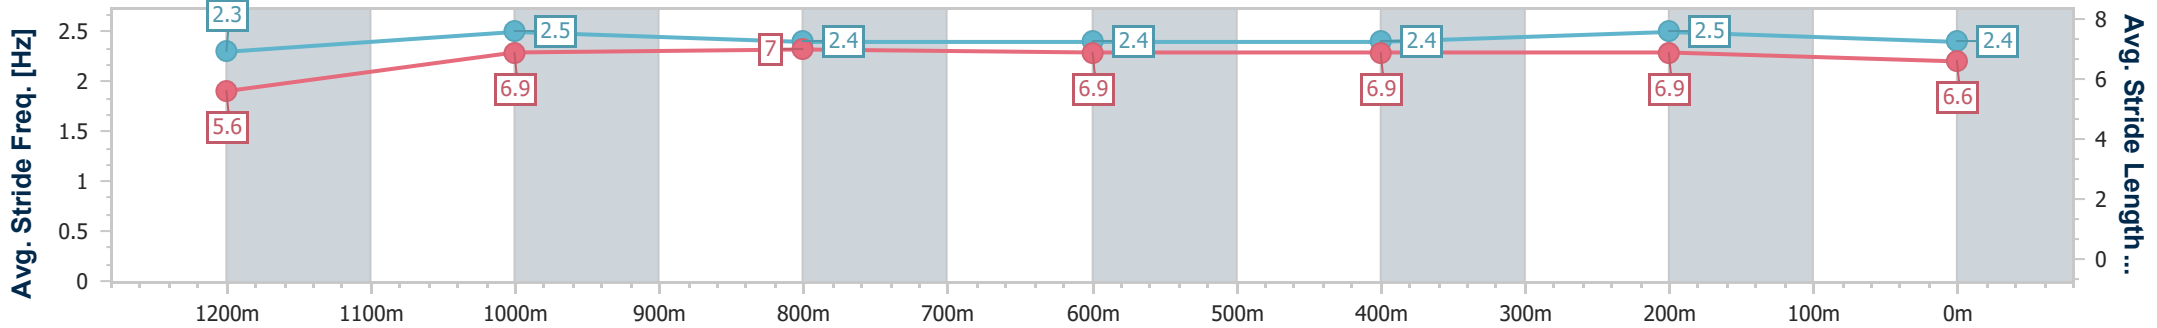

Horse/Jockey Name	Mishani Mystique
Final Rank	7
Fastest Section Time (Section)	0:07.74 (Overall)
Top Speed [km/h] (Section)	64.6 (400m)
Race State	Finished

Eagle Farm QLD Professional
Race 1: LADBROKES SAME RACE MULTI QTIS Two-Years-Old Handicap - 1300m
11 March 2023 - 12:03
Track Rating: Good 4, Weather: Overcast, Rail Position: +6m Entire

BRISBANE RACING CLUB

Section	Overall	1200m	1000m	800m	600m	400m	200m
Section Times	1:19.74 [7] (0:07.74)	1:12.00 [1] (0:11.78)	1:00.22 [1] (0:12.05)	0:48.17 [1] (0:12.05)	0:36.12 [1] (0:12.02)	0:24.10 [1] (0:11.32)	0:12.78 [1] (0:12.78)
Average Speed [km/h]	47.4	61.1	60.2	60.1	59.9	63.6	56.3
Top Speed [km/h]	61.0	63.2	62.2	61.7	63.8	64.6	61.5
Avg. Dist. to Rail [m]	12.6	2.9	1.6	1.1	0.2	1.0	1.5
Avg. Stride Freq. [Hz]	2.3	2.5	2.4	2.4	2.4	2.5	2.4
Avg. Stride Length [m]	5.6	6.9	7.0	6.9	6.9	6.9	6.6

- [ ] Ranking at each section and finish
- -.-.- No data available at this section
- NA No data available