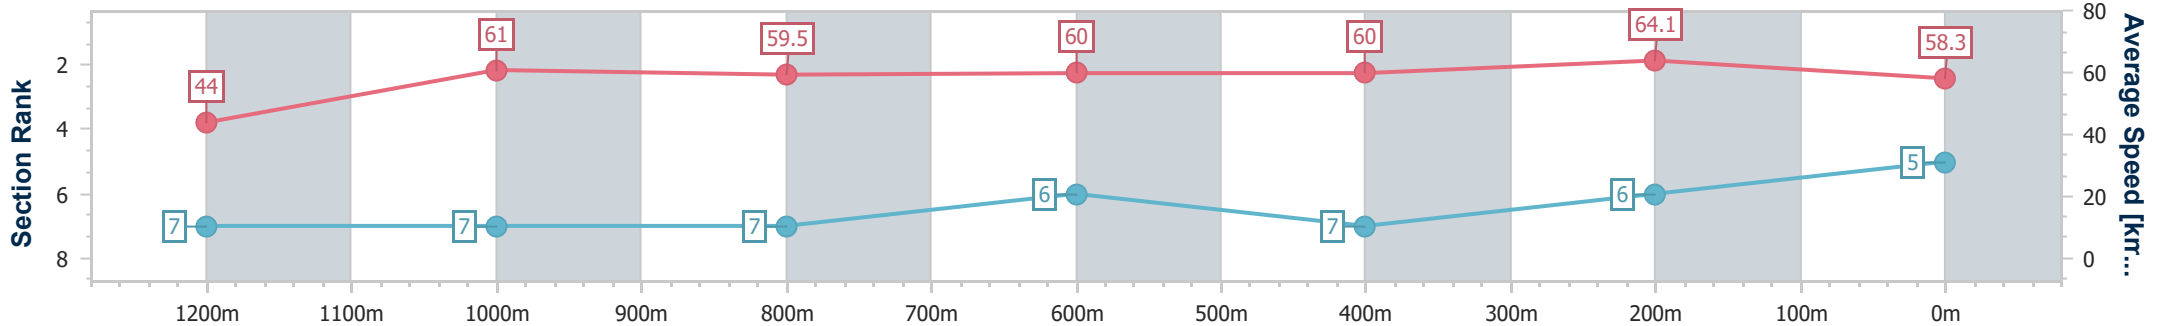

Horse/Jockey Name	Mr Caleb
Final Rank	5
Fastest Section Time (Section)	0:08.30 (Overall)
Top Speed [km/h] (Section)	65.8 (400m)
Race State	Finished

Eagle Farm QLD Professional
Race 1: LADBROKES SAME RACE MULTI QTIS Two-Years-Old Handicap - 1300m
11 March 2023 - 12:03
Track Rating: Good 4, Weather: Overcast, Rail Position: +6m Entire

BRISBANE RACING CLUB

Section	Overall	1200m	1000m	800m	600m	400m	200m
Section Times	1:19.66 [5] (0:08.30)	1:11.36 [7] (0:11.82)	0:59.54 [7] (0:12.14)	0:47.40 [7] (0:11.95)	0:35.45 [6] (0:11.87)	0:23.58 [7] (0:11.24)	0:12.34 [6] (0:12.34)
Average Speed [km/h]	44.0	61.0	59.5	60.0	60.0	64.1	58.3
Top Speed [km/h]	60.9	63.9	61.8	61.7	62.9	65.8	62.5
Avg. Dist. to Rail [m]	11.0	1.8	0.9	1.3	2.1	0.6	1.6
Avg. Stride Freq. [Hz]	2.1	2.3	2.3	2.3	2.3	2.3	2.3
Avg. Stride Length [m]	5.8	7.4	7.3	7.4	7.4	7.6	7.1

- [ ] Ranking at each section and finish
- -.-.- No data available at this section
- NA No data available