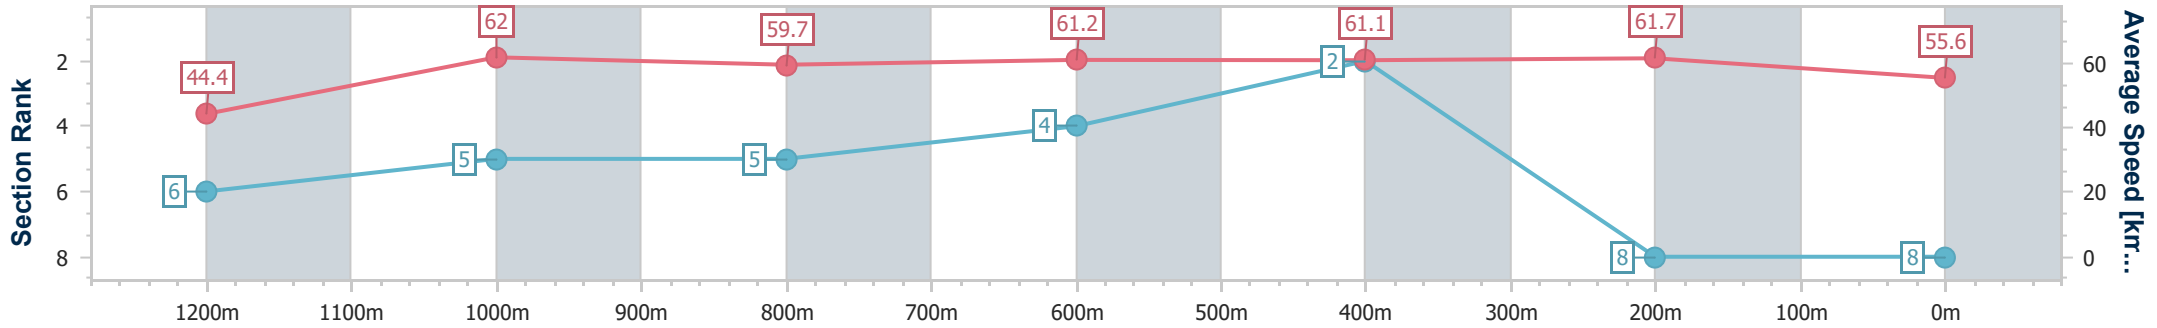

Horse/Jockey Name	All Valour
Final Rank	8
Fastest Section Time (Section)	0:08.22 (Overall)
Top Speed [km/h] (Section)	63.9 (1000m)
Race State	Finished

Eagle Farm QLD Professional
Race 1: LADBROKES SAME RACE MULTI QTIS Two-Years-Old
Handicap - 1300m
11 March 2023 - 12:03
Track Rating: Good 4, Weather: Overcast, Rail Position: +6m Entire

BRISBANE
RACING CLUB

Section	Overall	1200m	1000m	800m	600m	400m	200m
Section Times	1:20.41 [8] (0:08.22)	1:12.19 [6] (0:11.66)	1:00.53 [5] (0:12.21)	0:48.32 [5] (0:11.85)	0:36.47 [4] (0:11.83)	0:24.64 [2] (0:11.68)	0:12.96 [8]
Average Speed [km/h]	44.4	62.0	59.7	61.2	61.1	61.7	55.6
Top Speed [km/h]	61.6	63.3	63.9	62.7	62.3	62.5	59.1
Avg. Dist. to Rail [m]	13.3	4.7	2.9	1.5	1.0	3.7	2.8
Avg. Stride Freq. [Hz]	2.2	2.5	2.4	2.4	2.4	2.4	2.3
Avg. Stride Length [m]	5.5	7.0	7.1	7.2	7.2	7.1	6.8

- [ ] Ranking at each section and finish
- -.-.- No data available at this section
- NA No data available