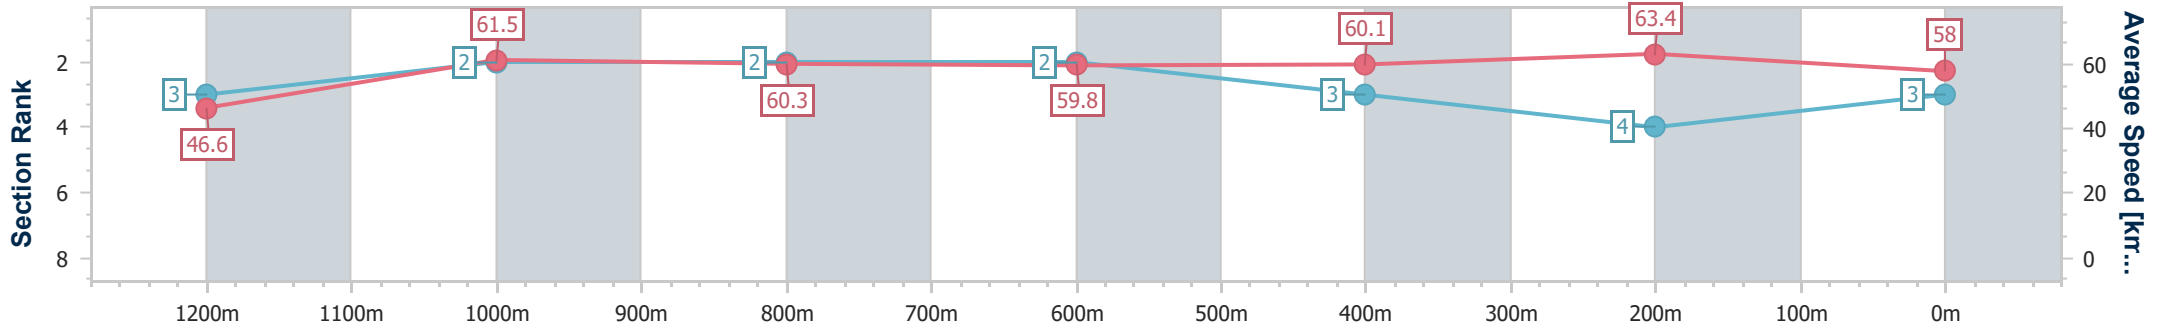

Horse/Jockey Name	Capital Cee
Final Rank	3
Fastest Section Time (Section)	0:07.83 (Overall)
Top Speed [km/h] (Section)	64.5 (400m)
Race State	Finished

Eagle Farm QLD Professional
Race 1: LADBROKES SAME RACE MULTI QTIS Two-Years-Old Handicap - 1300m
11 March 2023 - 12:03
Track Rating: Good 4, Weather: Overcast, Rail Position: +6m Entire

BRISBANE RACING CLUB

Section	Overall	1200m	1000m	800m	600m	400m	200m
Section Times	1:19.55 [3] (0:07.83)	1:11.72 [3] (0:11.74)	0:59.98 [2] (0:12.13)	0:47.85 [2] (0:12.12)	0:35.73 [2] (0:11.98)	0:23.75 [3] (0:11.34)	0:12.41 [4] (0:12.41)
Average Speed [km/h]	46.6	61.5	60.3	59.8	60.1	63.4	58.0
Top Speed [km/h]	61.0	63.0	61.3	60.9	62.1	64.5	62.3
Avg. Dist. to Rail [m]	11.2	3.4	3.0	1.8	0.5	1.3	1.2
Avg. Stride Freq. [Hz]	2.3	2.3	2.3	2.3	2.3	2.4	2.3
Avg. Stride Length [m]	5.6	7.3	7.3	7.4	7.4	7.3	7.1

- [ ] Ranking at each section and finish
- -.-.- No data available at this section
- NA No data available