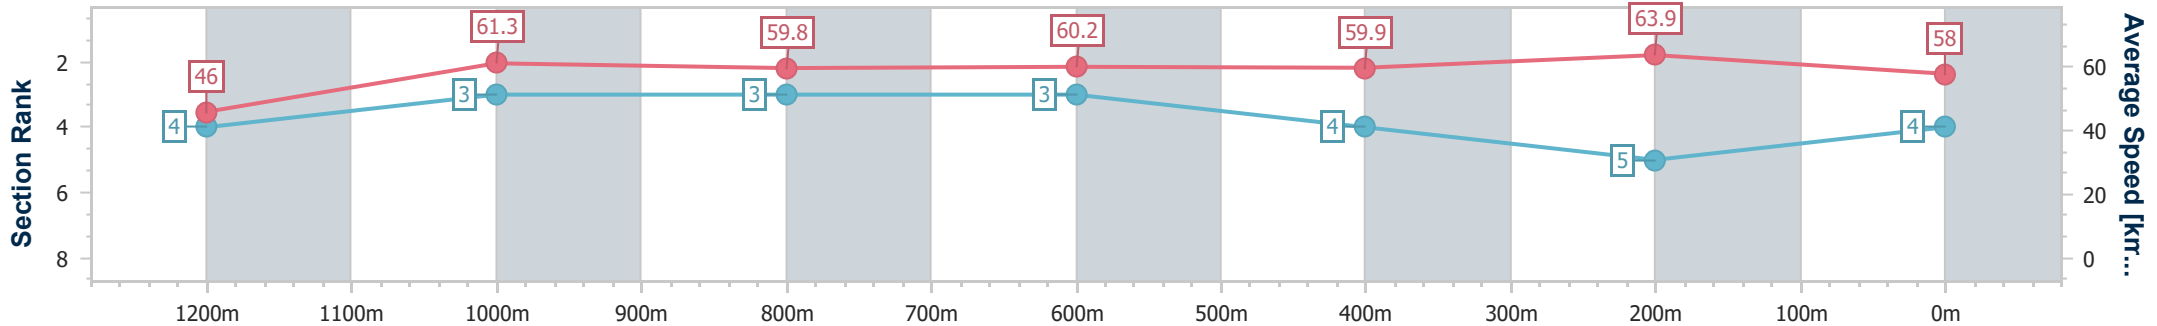

Horse/Jockey Name	Guchi Diva
Final Rank	4
Fastest Section Time (Section)	0:07.92 (Overall)
Top Speed [km/h] (Section)	65.3 (400m)
Race State	Finished

Eagle Farm QLD Professional
Race 1: LADBROKES SAME RACE MULTI QTIS Two-Years-Old Handicap - 1300m
11 March 2023 - 12:03
Track Rating: Good 4, Weather: Overcast, Rail Position: +6m Entire

BRISBANE RACING CLUB

Section	Overall	1200m	1000m	800m	600m	400m	200m
Section Times	1:19.55 [4] (0:07.92)	1:11.63 [4] (0:11.77)	0:59.86 [3] (0:12.13)	0:47.73 [3] (0:12.01)	0:35.72 [3] (0:12.03)	0:23.69 [4] (0:11.27)	0:12.42 [5] (0:12.42)
Average Speed [km/h]	46.0	61.3	59.8	60.2	59.9	63.9	58.0
Top Speed [km/h]	60.4	63.7	61.6	61.3	63.0	65.3	62.0
Avg. Dist. to Rail [m]	8.9	2.1	1.9	1.0	0.2	1.6	1.4
Avg. Stride Freq. [Hz]	2.1	2.3	2.3	2.3	2.3	2.4	2.3
Avg. Stride Length [m]	6.0	7.1	7.1	7.0	7.2	7.3	6.9

- [ ] Ranking at each section and finish
- -.-.- No data available at this section
- NA No data available