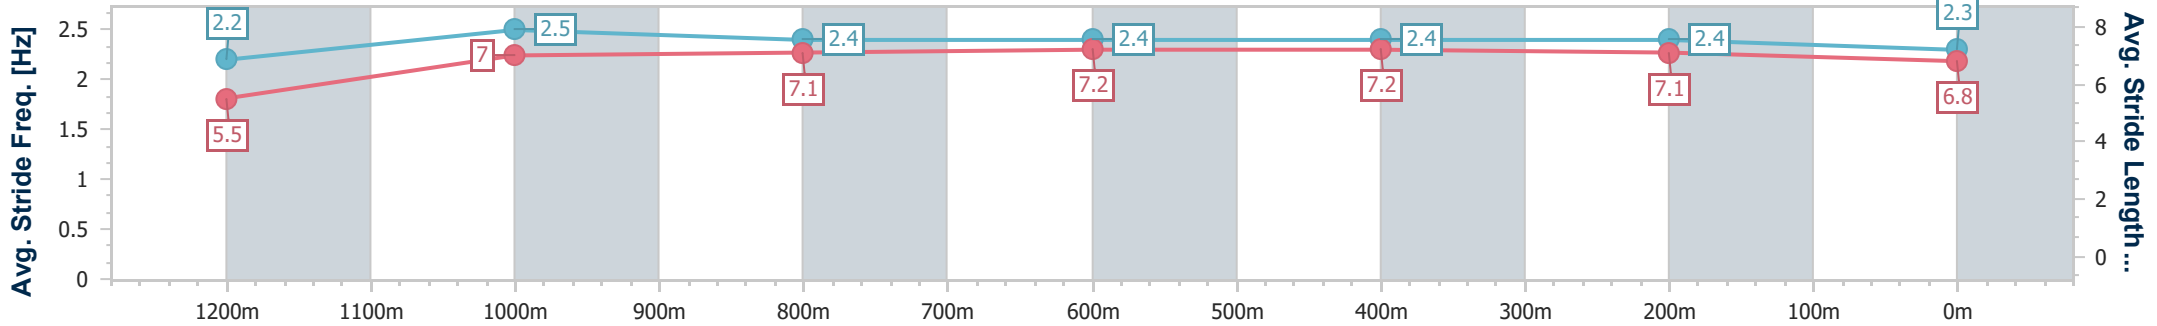

Horse/Jockey Name	All Valour
Final Rank	8
Fastest Section Time (Section)	0:08.22 (Overall)
Top Speed [km/h] (Section)	63.9 (1000m)
Race State	Finished

Eagle Farm QLD Professional
Race 1: LADBROKES SAME RACE MULTI QTIS Two-Years-Old
Handicap - 1300m
11 March 2023 - 12:03
Track Rating: Good 4, Weather: Overcast, Rail Position: +6m Entire

BRISBANE
RACING CLUB

Section	Overall	1200m	1000m	800m	600m	400m	200m
Section Times	1:20.41 [8] (0:08.22)	1:12.19 [6] (0:11.66)	1:00.53 [5] (0:12.21)	0:48.32 [5] (0:11.85)	0:36.47 [4] (0:11.83)	0:24.64 [2] (0:11.68)	0:12.96 [8]
Average Speed [km/h]	44.4	62.0	59.7	61.2	61.1	61.7	55.6
Top Speed [km/h]	61.6	63.3	63.9	62.7	62.3	62.5	59.1
Avg. Dist. to Rail [m]	13.3	4.7	2.9	1.5	1.0	3.7	2.8
Avg. Stride Freq. [Hz]	2.2	2.5	2.4	2.4	2.4	2.4	2.3
Avg. Stride Length [m]	5.5	7.0	7.1	7.2	7.2	7.1	6.8

- [ ] Ranking at each section and finish
- -.-.- No data available at this section
- NA No data available