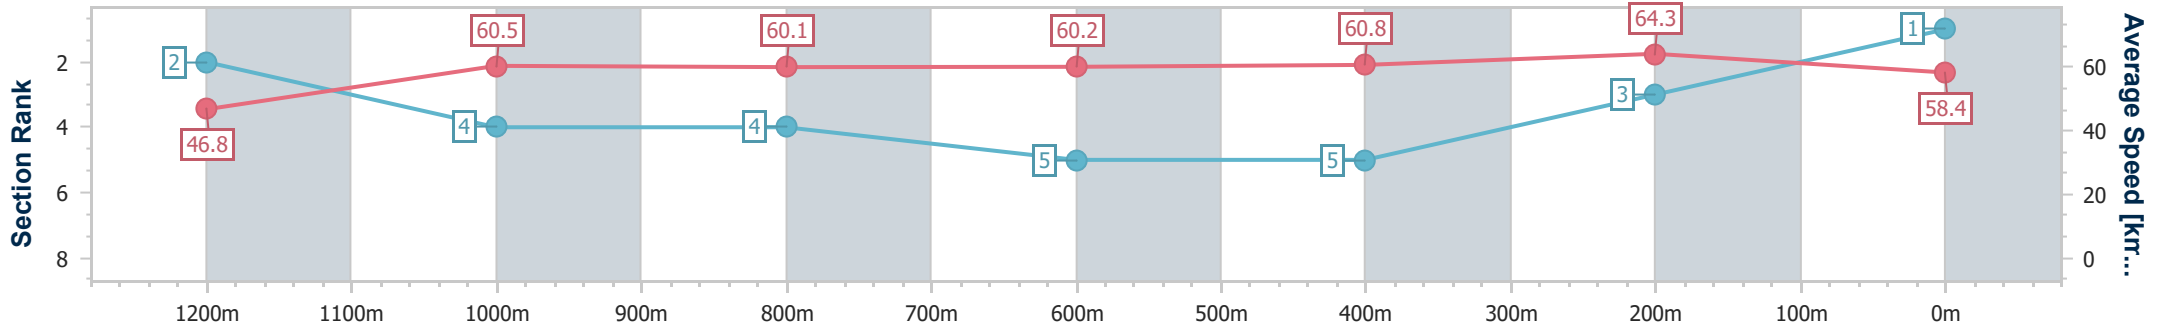

BRISBANE RACING CLUB

Section	Overall	1200m	1000m	800m	600m	400m	200m
Section Times	1:19.26 [1] (0:07.77)	1:11.49 [2] (0:11.93)	0:59.56 [4] (0:12.13)	0:47.43 [4] (0:12.06)	0:35.37 [5] (0:11.86)	0:23.51 [5] (0:11.21)	0:12.30 [3] (0:12.30)
Average Speed [km/h]	46.8	60.5	60.1	60.2	60.8	64.3	58.4
Top Speed [km/h]	60.4	62.5	63.1	61.2	62.8	65.4	62.7
Avg. Dist. to Rail [m]	9.3	2.7	2.7	1.8	0.5	1.5	0.9
Avg. Stride Freq. [Hz]	2.3	2.4	2.4	2.3	2.4	2.5	2.4
Avg. Stride Length [m]	5.6	7.0	7.1	7.1	7.2	7.3	6.8