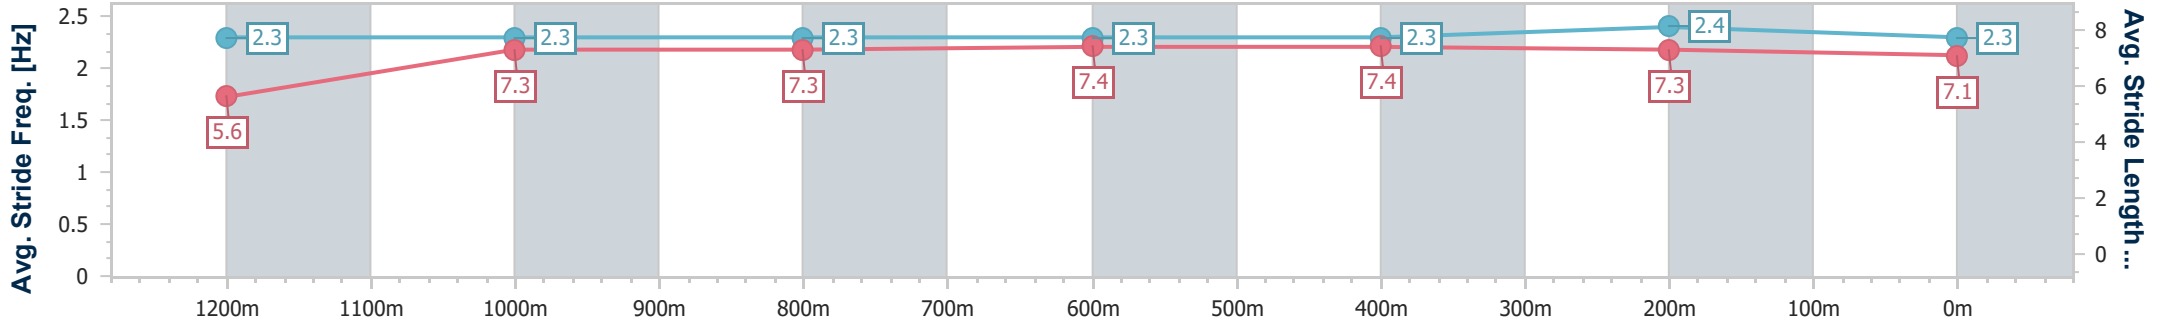

Horse/Jockey Name	Capital Cee
Final Rank	3
Fastest Section Time (Section)	0:07.83 (Overall)
Top Speed [km/h] (Section)	64.5 (400m)
Race State	Finished

Eagle Farm QLD Professional
Race 1: LADBROKES SAME RACE MULTI QTIS Two-Years-Old Handicap - 1300m
11 March 2023 - 12:03
Track Rating: Good 4, Weather: Overcast, Rail Position: +6m Entire

BRISBANE RACING CLUB

Section	Overall	1200m	1000m	800m	600m	400m	200m
Section Times	1:19.55 [3] (0:07.83)	1:11.72 [3] (0:11.74)	0:59.98 [2] (0:12.13)	0:47.85 [2] (0:12.12)	0:35.73 [2] (0:11.98)	0:23.75 [3] (0:11.34)	0:12.41 [4] (0:12.41)
Average Speed [km/h]	46.6	61.5	60.3	59.8	60.1	63.4	58.0
Top Speed [km/h]	61.0	63.0	61.3	60.9	62.1	64.5	62.3
Avg. Dist. to Rail [m]	11.2	3.4	3.0	1.8	0.5	1.3	1.2
Avg. Stride Freq. [Hz]	2.3	2.3	2.3	2.3	2.3	2.4	2.3
Avg. Stride Length [m]	5.6	7.3	7.3	7.4	7.4	7.3	7.1

- [ ] Ranking at each section and finish
- -.-.- No data available at this section
- NA No data available