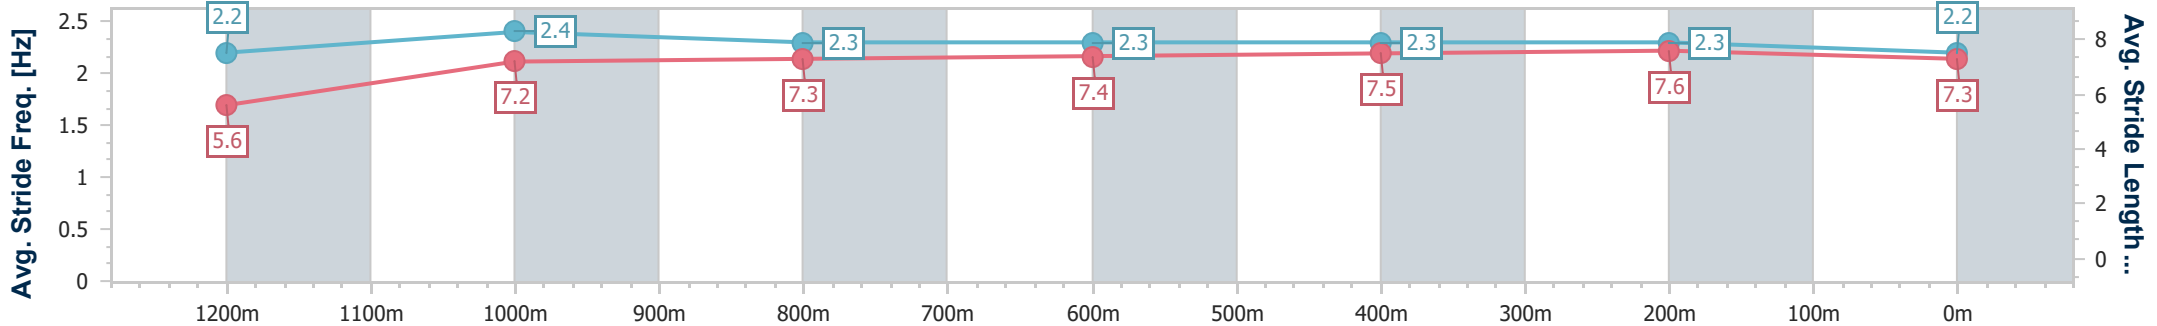

Horse/Jockey Name	Adelad
Final Rank	6
Fastest Section Time (Section)	0:08.10 (Overall)
Top Speed [km/h] (Section)	63.8 (400m)
Race State	Finished

Eagle Farm QLD Professional
Race 1: LADBROKES SAME RACE MULTI QTIS Two-Years-Old Handicap - 1300m
11 March 2023 - 12:03
Track Rating: Good 4, Weather: Overcast, Rail Position: +6m Entire

BRISBANE RACING CLUB

Section	Overall	1200m	1000m	800m	600m	400m	200m
Section Times	1:19.72 [6] (0:08.10)	1:11.62 [5] (0:11.85)	0:59.77 [6] (0:12.18)	0:47.59 [6] (0:12.00)	0:35.59 [7] (0:11.82)	0:23.77 [8] (0:11.39)	0:12.38 [7] (0:12.38)
Average Speed [km/h]	45.0	60.9	59.7	60.2	61.2	63.2	58.2
Top Speed [km/h]	60.4	62.8	63.0	63.0	63.3	63.8	62.4
Avg. Dist. to Rail [m]	10.5	3.3	2.2	0.9	0.7	2.6	4.4
Avg. Stride Freq. [Hz]	2.2	2.4	2.3	2.3	2.3	2.3	2.2
Avg. Stride Length [m]	5.6	7.2	7.3	7.4	7.5	7.6	7.3

- [ ] Ranking at each section and finish
- -.-.- No data available at this section
- NA No data available