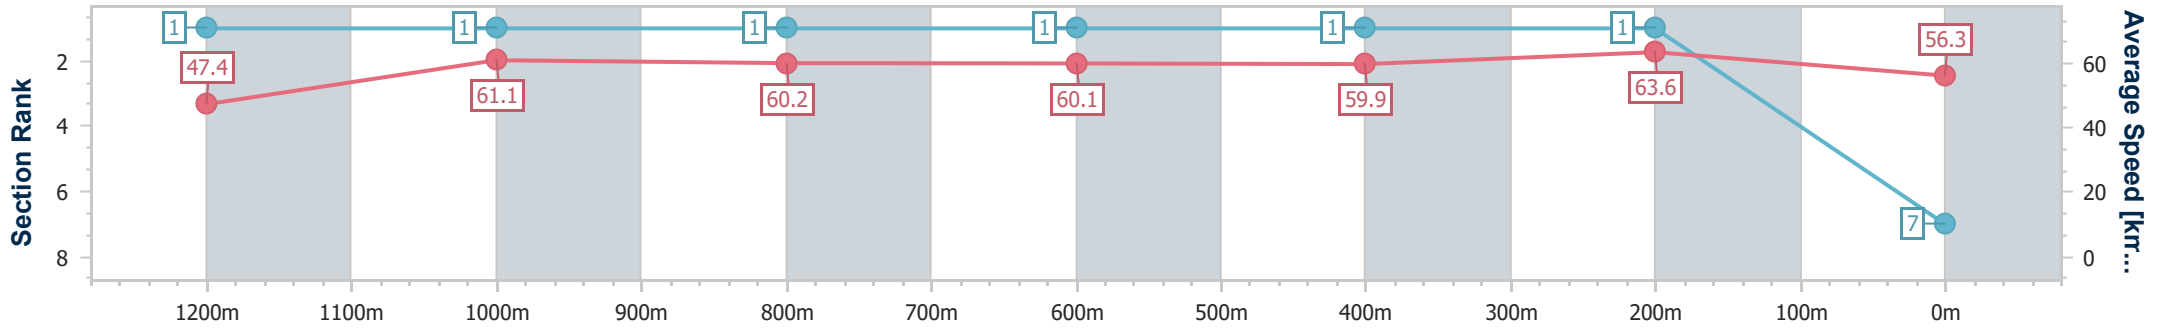

Horse/Jockey Name	Mishani Mystique
Final Rank	7
Fastest Section Time (Section)	0:07.74 (Overall)
Top Speed [km/h] (Section)	64.6 (400m)
Race State	Finished

Eagle Farm QLD Professional
Race 1: LADBROKES SAME RACE MULTI QTIS Two-Years-Old Handicap - 1300m
11 March 2023 - 12:03
Track Rating: Good 4, Weather: Overcast, Rail Position: +6m Entire

BRISBANE RACING CLUB

Section	Overall	1200m	1000m	800m	600m	400m	200m
Section Times	1:19.74 [7] (0:07.74)	1:12.00 [1] (0:11.78)	1:00.22 [1] (0:12.05)	0:48.17 [1] (0:12.05)	0:36.12 [1] (0:12.02)	0:24.10 [1] (0:11.32)	0:12.78 [1] (0:12.78)
Average Speed [km/h]	47.4	61.1	60.2	60.1	59.9	63.6	56.3
Top Speed [km/h]	61.0	63.2	62.2	61.7	63.8	64.6	61.5
Avg. Dist. to Rail [m]	12.6	2.9	1.6	1.1	0.2	1.0	1.5
Avg. Stride Freq. [Hz]	2.3	2.5	2.4	2.4	2.4	2.5	2.4
Avg. Stride Length [m]	5.6	6.9	7.0	6.9	6.9	6.9	6.6

- [ ] Ranking at each section and finish
- -.-.- No data available at this section
- NA No data available