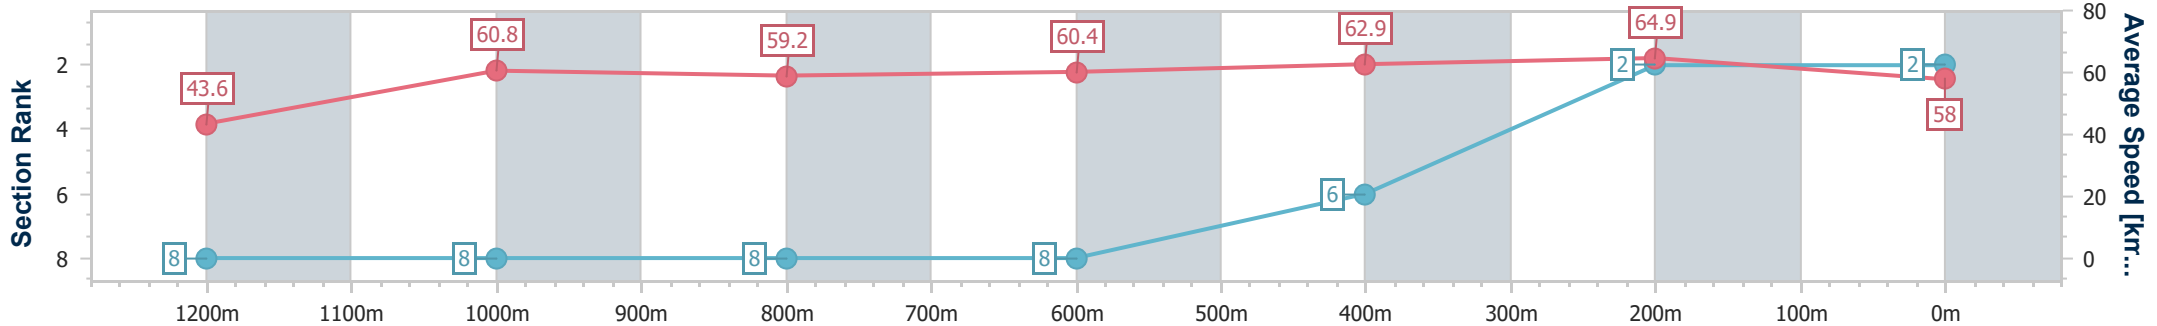

Horse/Jockey Name	Mishani Ambitious
Final Rank	2
Fastest Section Time (Section)	0:08.36 (Overall)
Top Speed [km/h] (Section)	65.9 (400m)
Race State	Finished

Eagle Farm QLD Professional
Race 1: LADBROKES SAME RACE MULTI QTIS Two-Years-Old Handicap - 1300m
11 March 2023 - 12:03
Track Rating: Good 4, Weather: Overcast, Rail Position: +6m Entire

BRISBANE RACING CLUB

Section	Overall	1200m	1000m	800m	600m	400m	200m
Section Times	1:19.46 [2] (0:08.36)	1:11.10 [8] (0:11.86)	0:59.24 [8] (0:12.30)	0:46.94 [8] (0:11.95)	0:34.99 [8] (0:11.47)	0:23.52 [6] (0:11.11)	0:12.41 [2] (0:12.41)
Average Speed [km/h]	43.6	60.8	59.2	60.4	62.9	64.9	58.0
Top Speed [km/h]	60.9	62.7	63.5	64.1	65.8	65.9	62.9
Avg. Dist. to Rail [m]	11.9	2.8	2.4	0.7	1.0	4.1	3.8
Avg. Stride Freq. [Hz]	2.2	2.4	2.3	2.4	2.4	2.5	2.4
Avg. Stride Length [m]	5.5	7.1	7.1	7.1	7.3	7.2	6.7

- [ ] Ranking at each section and finish
- -.-.- No data available at this section
- NA No data available