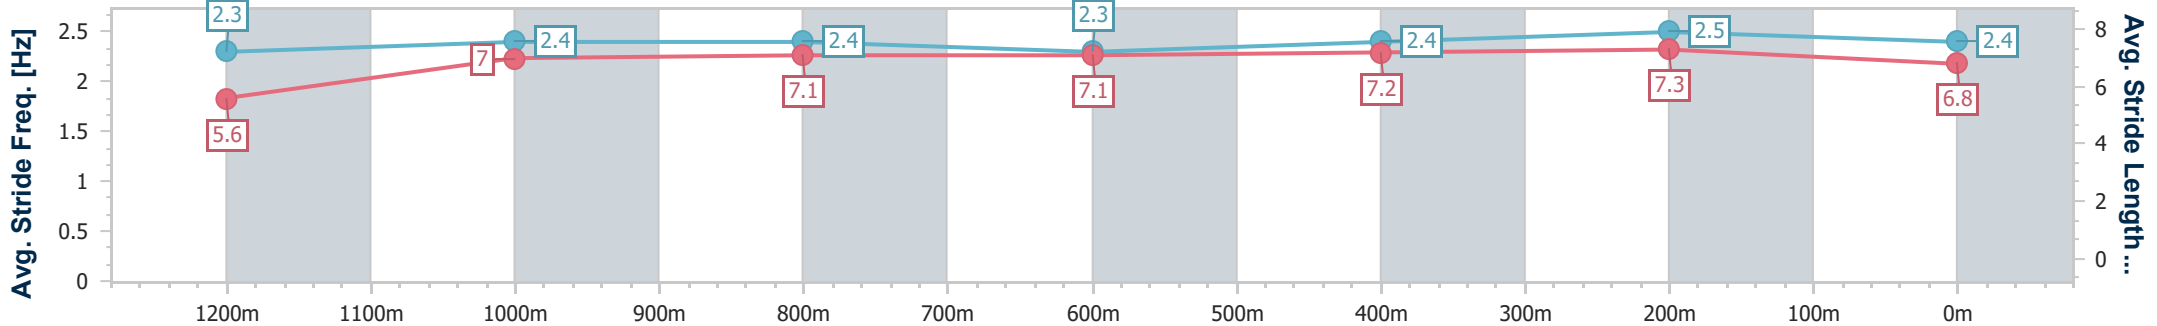

BRISBANE RACING CLUB

Section	Overall	1200m	1000m	800m	600m	400m	200m
Section Times	1:19.26 [1] (0:07.77)	1:11.49 [2] (0:11.93)	0:59.56 [4] (0:12.13)	0:47.43 [4] (0:12.06)	0:35.37 [5] (0:11.86)	0:23.51 [5] (0:11.21)	0:12.30 [3] (0:12.30)
Average Speed [km/h]	46.8	60.5	60.1	60.2	60.8	64.3	58.4
Top Speed [km/h]	60.4	62.5	63.1	61.2	62.8	65.4	62.7
Avg. Dist. to Rail [m]	9.3	2.7	2.7	1.8	0.5	1.5	0.9
Avg. Stride Freq. [Hz]	2.3	2.4	2.4	2.3	2.4	2.5	2.4
Avg. Stride Length [m]	5.6	7.0	7.1	7.1	7.2	7.3	6.8