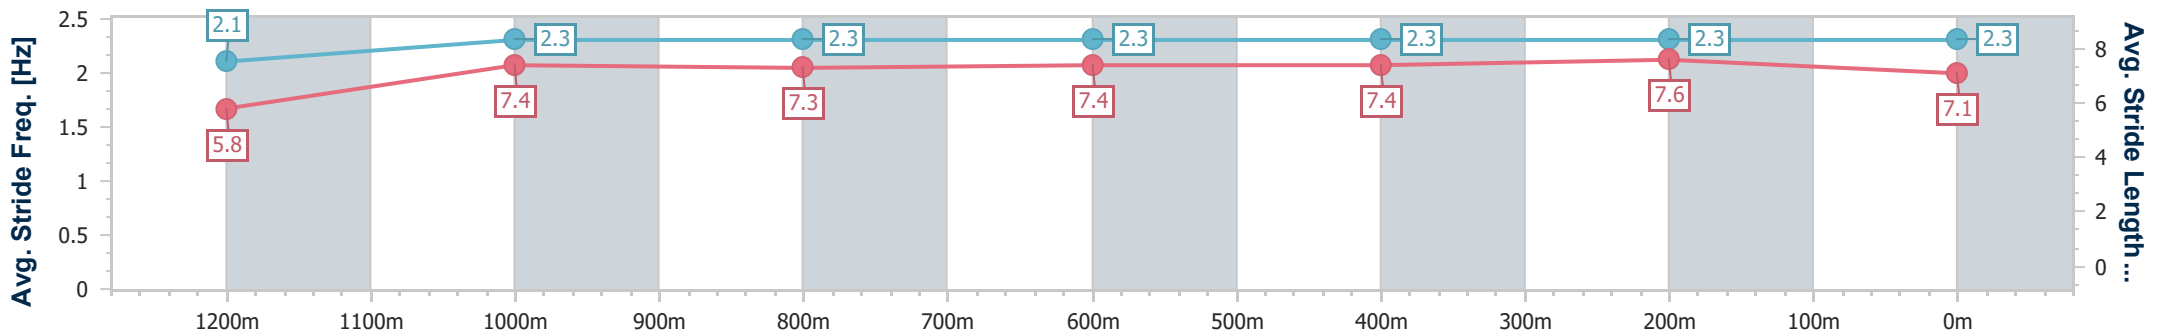

Horse/Jockey Name	Mr Caleb
Final Rank	5
Fastest Section Time (Section)	0:08.30 (Overall)
Top Speed [km/h] (Section)	65.8 (400m)
Race State	Finished

Eagle Farm QLD Professional
Race 1: LADBROKES SAME RACE MULTI QTIS Two-Years-Old Handicap - 1300m
11 March 2023 - 12:03
Track Rating: Good 4, Weather: Overcast, Rail Position: +6m Entire

BRISBANE RACING CLUB

Section	Overall	1200m	1000m	800m	600m	400m	200m
Section Times	1:19.66 [5] (0:08.30)	1:11.36 [7] (0:11.82)	0:59.54 [7] (0:12.14)	0:47.40 [7] (0:11.95)	0:35.45 [6] (0:11.87)	0:23.58 [7] (0:11.24)	0:12.34 [6] (0:12.34)
Average Speed [km/h]	44.0	61.0	59.5	60.0	60.0	64.1	58.3
Top Speed [km/h]	60.9	63.9	61.8	61.7	62.9	65.8	62.5
Avg. Dist. to Rail [m]	11.0	1.8	0.9	1.3	2.1	0.6	1.6
Avg. Stride Freq. [Hz]	2.1	2.3	2.3	2.3	2.3	2.3	2.3
Avg. Stride Length [m]	5.8	7.4	7.3	7.4	7.4	7.6	7.1

- [ ] Ranking at each section and finish
- -.-.- No data available at this section
- NA No data available