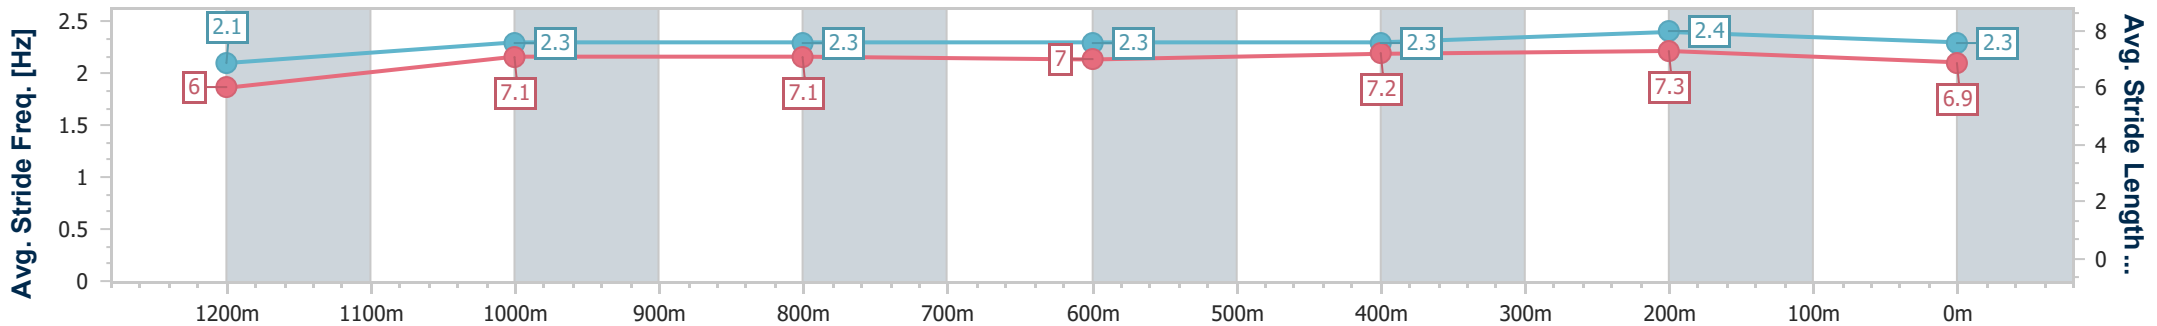

Horse/Jockey Name	Guchi Diva
Final Rank	4
Fastest Section Time (Section)	0:07.92 (Overall)
Top Speed [km/h] (Section)	65.3 (400m)
Race State	Finished

Eagle Farm QLD Professional
Race 1: LADBROKES SAME RACE MULTI QTIS Two-Years-Old Handicap - 1300m
11 March 2023 - 12:03
Track Rating: Good 4, Weather: Overcast, Rail Position: +6m Entire

BRISBANE RACING CLUB

Section	Overall	1200m	1000m	800m	600m	400m	200m
Section Times	1:19.55 [4] (0:07.92)	1:11.63 [4] (0:11.77)	0:59.86 [3] (0:12.13)	0:47.73 [3] (0:12.01)	0:35.72 [3] (0:12.03)	0:23.69 [4] (0:11.27)	0:12.42 [5] (0:12.42)
Average Speed [km/h]	46.0	61.3	59.8	60.2	59.9	63.9	58.0
Top Speed [km/h]	60.4	63.7	61.6	61.3	63.0	65.3	62.0
Avg. Dist. to Rail [m]	8.9	2.1	1.9	1.0	0.2	1.6	1.4
Avg. Stride Freq. [Hz]	2.1	2.3	2.3	2.3	2.3	2.4	2.3
Avg. Stride Length [m]	6.0	7.1	7.1	7.0	7.2	7.3	6.9

- [ ] Ranking at each section and finish
- -.-.- No data available at this section
- NA No data available