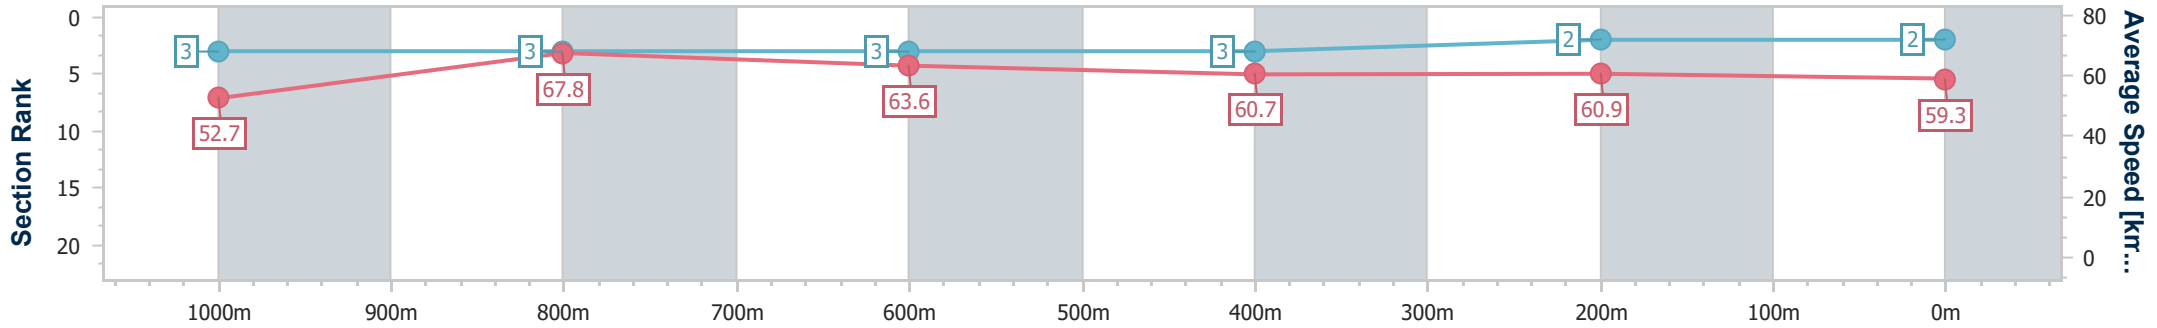

Horse/Jockey Name	National Choice
Final Rank	2
Fastest Section Time (Section)	0:10.65 (1000m)
Top Speed [km/h] (Section)	68.8 (1000m)
Race State	Finished

Ipswich QLD Professional
Race 8: ST PATRICK'S DAY RACES 17 MARCH Colts, Geldings
and Entires Class 1 Han - 1200m

10 March 2023 - 16:06

Track Rating: Soft 5, Weather: overcast, Rail Position: +8m Entire

Section	Overall	1000m	800m	600m	400m	200m
Section Times	1:11.60 [2] (0:13.67)	0:57.93 [3] (0:10.65)	0:47.28 [3] (0:11.30)	0:35.98 [3] (0:11.92)	0:24.06 [3] (0:11.88)	0:12.18 [2] (0:12.18)
Average Speed [km/h]	52.7	67.8	63.6	60.7	60.9	59.3
Top Speed [km/h]	68.5	68.8	65.4	62.2	61.8	61.2
Avg. Dist. to Rail [m]	6.9	1.7	0.2	0.6	2.4	2.8
Avg. Stride Freq. [Hz]	2.4	2.4	2.3	2.3	2.3	2.3
Avg. Stride Length [m]	6.1	7.6	7.3	7.2	7.0	7.0

- [ ] Ranking at each section and finish
- -.-.- No data available at this section
- NA No data available