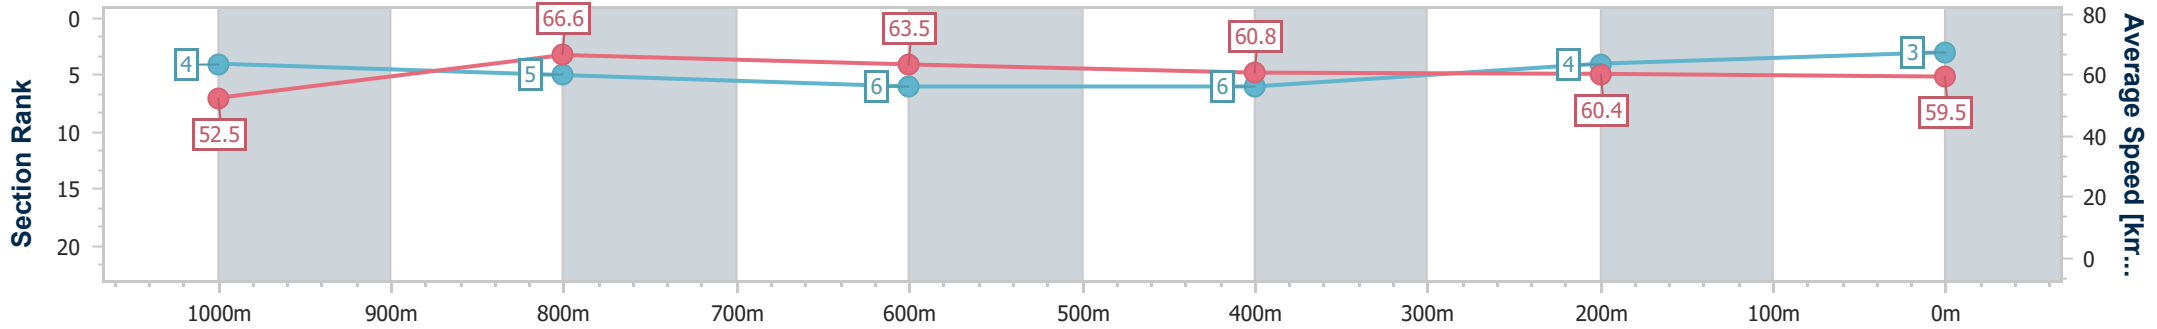

Horse/Jockey Name	Dutch Gold
Final Rank	3
Fastest Section Time (Section)	0:10.80 (1000m)
Top Speed [km/h] (Section)	67.9 (Overall)
Race State	Finished

Ipswich QLD Professional
Race 8: ST PATRICK'S DAY RACES 17 MARCH Colts, Geldings
and Entires Class 1 Han - 1200m

10 March 2023 - 16:06

Track Rating: Soft 5, Weather: overcast, Rail Position: +8m Entire

Section	Overall	1000m	800m	600m	400m	200m
Section Times	1:11.63 [3] (0:13.72)	0:57.91 [4] (0:10.80)	0:47.11 [5] (0:11.27)	0:35.84 [6] (0:11.83)	0:24.01 [6] (0:11.90)	0:12.11 [4]
Average Speed [km/h]	52.5	66.6	63.5	60.8	60.4	59.5
Top Speed [km/h]	67.9	67.5	65.5	62.1	61.6	61.5
Avg. Dist. to Rail [m]	3.3	0.7	1.0	0.3	0.7	1.5
Avg. Stride Freq. [Hz]	2.4	2.4	2.3	2.3	2.3	2.3
Avg. Stride Length [m]	6.1	7.6	7.5	7.0	7.0	7.1

- [ ] Ranking at each section and finish
- -.-.- No data available at this section
- NA No data available