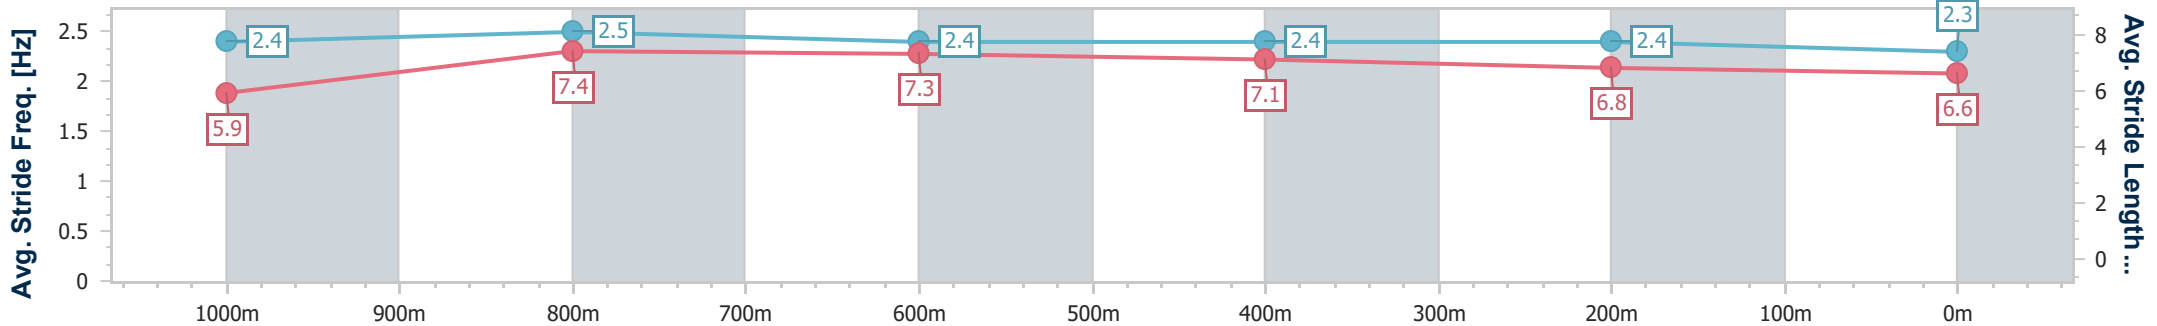

Horse/Jockey Name	Last Royal
Final Rank	9
Fastest Section Time (Section)	0:10.81 (1000m)
Top Speed [km/h] (Section)	67.6 (1000m)
Race State	Finished

Ipswich QLD Professional
Race 8: ST PATRICK'S DAY RACES 17 MARCH Colts, Geldings
and Entires Class 1 Han - 1200m

10 March 2023 - 16:06

Track Rating: Soft 5, Weather: overcast, Rail Position: +8m Entire

Section	Overall	1000m	800m	600m	400m	200m
Section Times	1:13.01 [9] (0:13.81)	0:59.20 [6] (0:10.81)	0:48.39 [6] (0:11.38)	0:37.01 [8] (0:11.91)	0:25.10 [10] (0:12.28)	0:12.82 [9] (0:12.82)
Average Speed [km/h]	52.1	66.9	63.6	61.1	59.2	56.2
Top Speed [km/h]	66.9	67.6	64.9	63.8	59.8	59.3
Avg. Dist. to Rail [m]	7.4	2.1	1.6	2.2	3.0	3.2
Avg. Stride Freq. [Hz]	2.4	2.5	2.4	2.4	2.4	2.3
Avg. Stride Length [m]	5.9	7.4	7.3	7.1	6.8	6.6

- [ ] Ranking at each section and finish
- -.-.- No data available at this section
- NA No data available