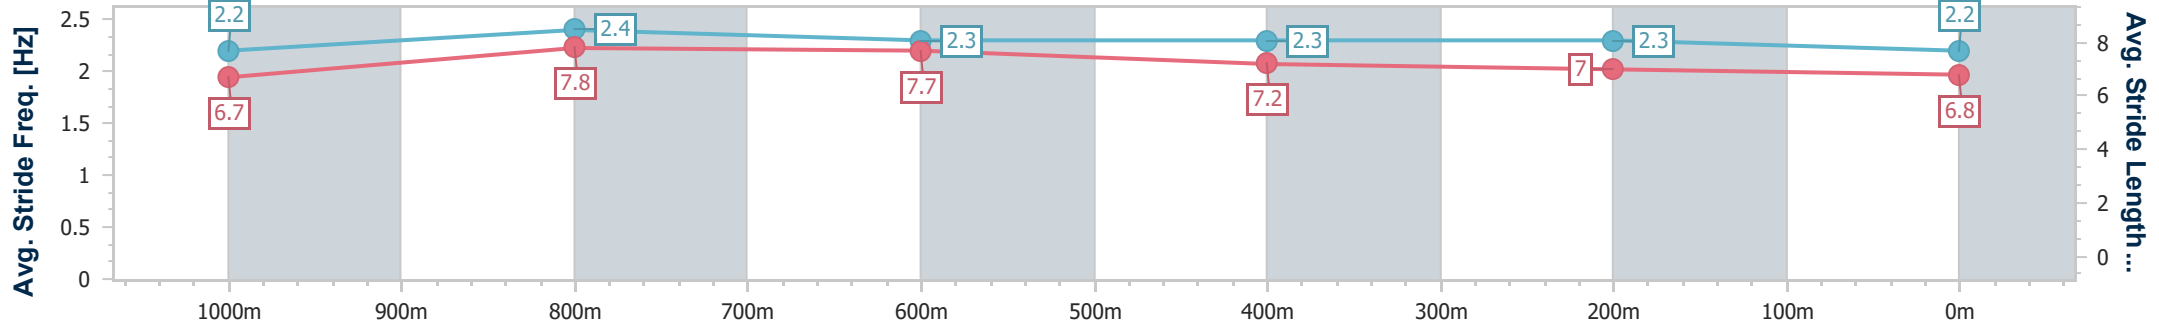

Horse/Jockey Name	The Rampant
Final Rank	8
Fastest Section Time (Section)	0:10.54 (1000m)
Top Speed [km/h] (Section)	69.8 (1000m)
Race State	Finished

Ipswich QLD Professional
Race 8: ST PATRICK'S DAY RACES 17 MARCH Colts, Geldings
and Entires Class 1 Han - 1200m

10 March 2023 - 16:06

Track Rating: Soft 5, Weather: overcast, Rail Position: +8m Entire

Section	Overall	1000m	800m	600m	400m	200m
Section Times	1:12.75 [8] (0:13.56)	0:59.19 [2] (0:10.54)	0:48.65 [2] (0:11.29)	0:37.36 [2] (0:11.97)	0:25.39 [2] (0:12.20)	0:13.19 [3] (0:13.19)
Average Speed [km/h]	53.1	68.5	63.8	60.3	59.3	54.5
Top Speed [km/h]	68.5	69.8	66.3	61.4	60.0	57.8
Avg. Dist. to Rail [m]	9.4	2.1	0.2	0.3	1.7	2.7
Avg. Stride Freq. [Hz]	2.2	2.4	2.3	2.3	2.3	2.2
Avg. Stride Length [m]	6.7	7.8	7.7	7.2	7.0	6.8

- [ ] Ranking at each section and finish
- -.-.- No data available at this section
- NA No data available