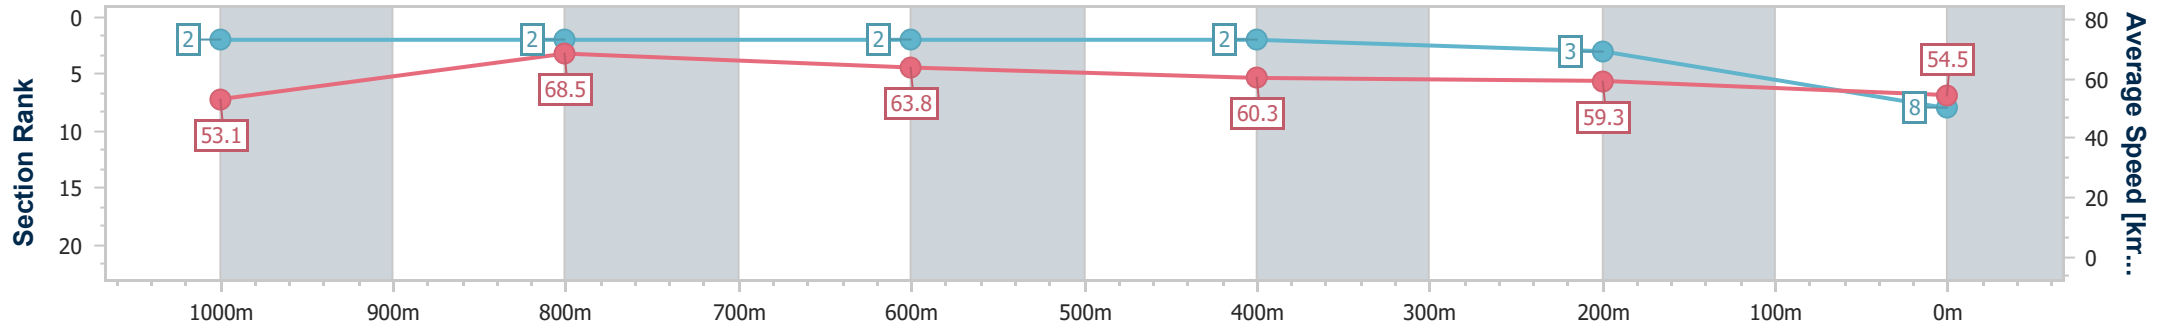

Horse/Jockey Name	The Rampant
Final Rank	8
Fastest Section Time (Section)	0:10.54 (1000m)
Top Speed [km/h] (Section)	69.8 (1000m)
Race State	Finished

Ipswich QLD Professional
Race 8: ST PATRICK'S DAY RACES 17 MARCH Colts, Geldings
and Entires Class 1 Han - 1200m

10 March 2023 - 16:06

Track Rating: Soft 5, Weather: overcast, Rail Position: +8m Entire

Section	Overall	1000m	800m	600m	400m	200m
Section Times	1:12.75 [8] (0:13.56)	0:59.19 [2] (0:10.54)	0:48.65 [2] (0:11.29)	0:37.36 [2] (0:11.97)	0:25.39 [2] (0:12.20)	0:13.19 [3] (0:13.19)
Average Speed [km/h]	53.1	68.5	63.8	60.3	59.3	54.5
Top Speed [km/h]	68.5	69.8	66.3	61.4	60.0	57.8
Avg. Dist. to Rail [m]	9.4	2.1	0.2	0.3	1.7	2.7
Avg. Stride Freq. [Hz]	2.2	2.4	2.3	2.3	2.3	2.2
Avg. Stride Length [m]	6.7	7.8	7.7	7.2	7.0	6.8

- [ ] Ranking at each section and finish
- -.-.- No data available at this section
- NA No data available