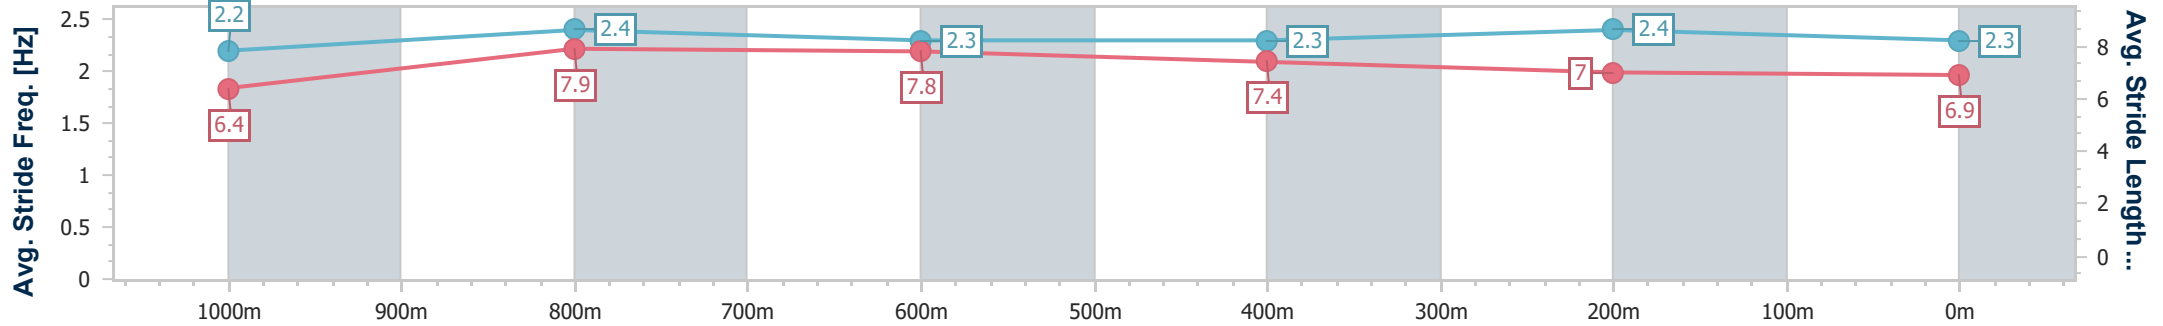

10 March 2023 - 16:06

Track Rating: Soft 5, Weather: overcast, Rail Position: +8m Entire

Section	Overall	1000m	800m	600m	400m	200m
Section Times	1:11.44 [1] (0:14.02)	0:57.42 [8] (0:10.71)	0:46.71 [8] (0:11.09)	0:35.62 [5] (0:11.77)	0:23.85 [4] (0:11.79)	0:12.06 [1] (0:12.06)
Average Speed [km/h]	51.4	67.4	64.9	61.5	61.6	59.7
Top Speed [km/h]	66.6	68.1	66.1	62.9	62.4	60.8
Avg. Dist. to Rail [m]	4.6	1.2	0.3	1.1	3.2	4.4
Avg. Stride Freq. [Hz]	2.2	2.4	2.3	2.3	2.4	2.3
Avg. Stride Length [m]	6.4	7.9	7.8	7.4	7.0	6.9