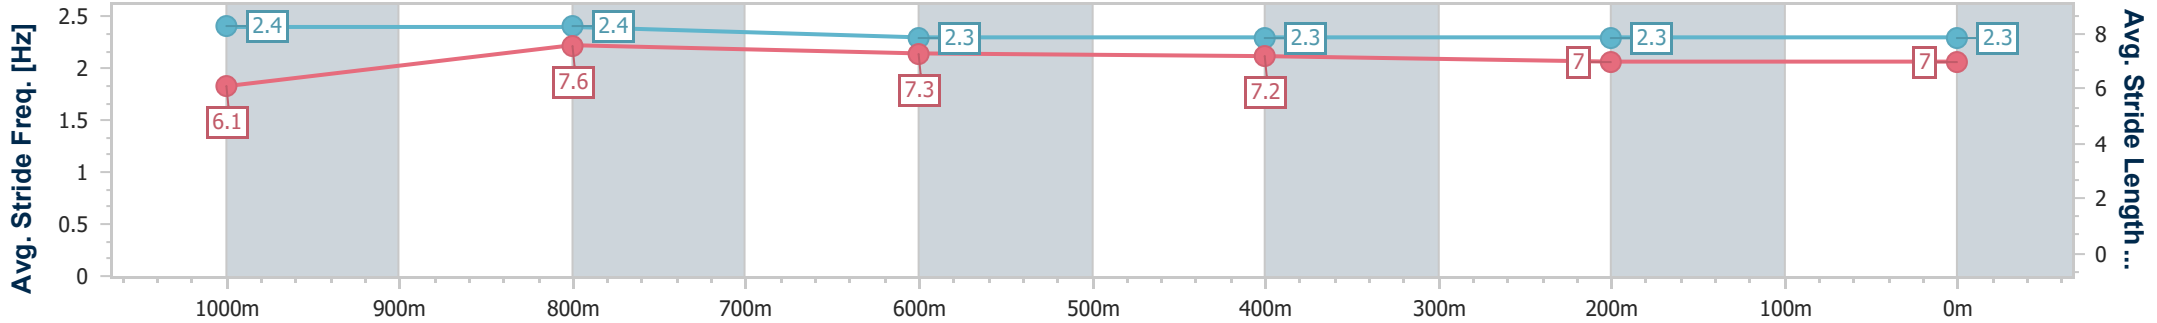

Horse/Jockey Name	National Choice
Final Rank	2
Fastest Section Time (Section)	0:10.65 (1000m)
Top Speed [km/h] (Section)	68.8 (1000m)
Race State	Finished

Ipswich QLD Professional
Race 8: ST PATRICK'S DAY RACES 17 MARCH Colts, Geldings
and Entires Class 1 Han - 1200m

10 March 2023 - 16:06

Track Rating: Soft 5, Weather: overcast, Rail Position: +8m Entire

Section	Overall	1000m	800m	600m	400m	200m
Section Times	1:11.60 [2] (0:13.67)	0:57.93 [3] (0:10.65)	0:47.28 [3] (0:11.30)	0:35.98 [3] (0:11.92)	0:24.06 [3] (0:11.88)	0:12.18 [2] (0:12.18)
Average Speed [km/h]	52.7	67.8	63.6	60.7	60.9	59.3
Top Speed [km/h]	68.5	68.8	65.4	62.2	61.8	61.2
Avg. Dist. to Rail [m]	6.9	1.7	0.2	0.6	2.4	2.8
Avg. Stride Freq. [Hz]	2.4	2.4	2.3	2.3	2.3	2.3
Avg. Stride Length [m]	6.1	7.6	7.3	7.2	7.0	7.0

- [ ] Ranking at each section and finish
- -.-.- No data available at this section
- NA No data available