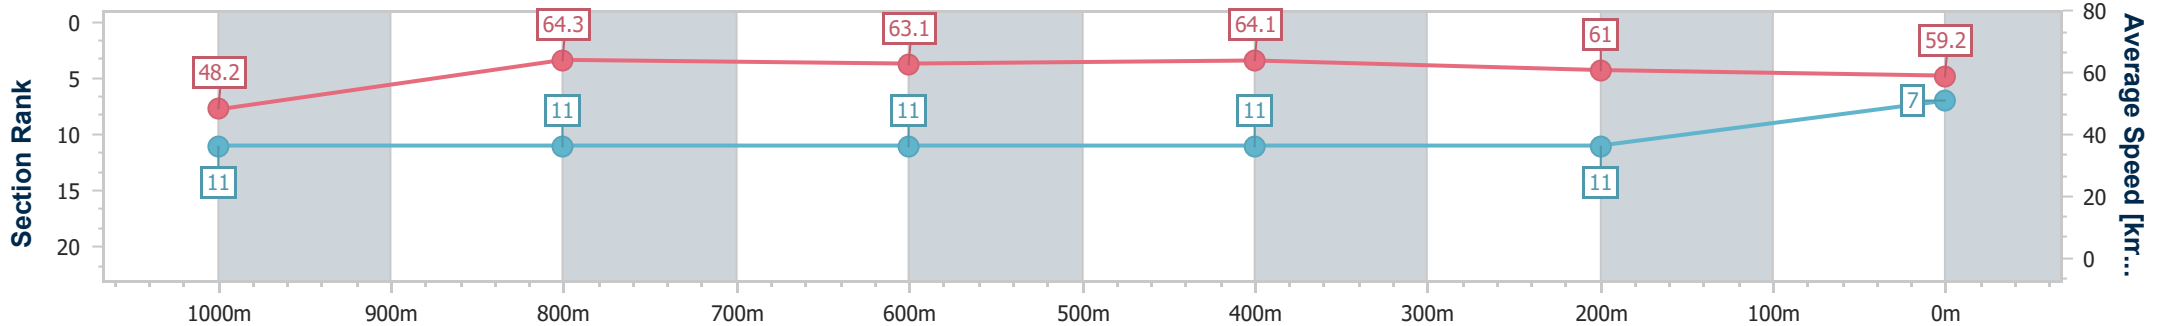

Horse/Jockey Name	Distant Secret
Final Rank	7
Fastest Section Time (Section)	0:11.20 (1000m)
Top Speed [km/h] (Section)	65.6 (600m)
Race State	Finished

Ipswich QLD Professional
Race 8: ST PATRICK'S DAY RACES 17 MARCH Colts, Geldings
and Entires Class 1 Han - 1200m

10 March 2023 - 16:06

Track Rating: Soft 5, Weather: overcast, Rail Position: +8m Entire

Section	Overall	1000m	800m	600m	400m	200m
Section Times	1:12.60 [7] (0:14.92)	0:57.68 [11] (0:11.20)	0:46.48 [11] (0:11.32)	0:35.16 [11] (0:11.20)	0:23.96 [11] (0:11.79)	0:12.17 [11] (0:12.17)
Average Speed [km/h]	48.2	64.3	63.1	64.1	61.0	59.2
Top Speed [km/h]	63.9	65.0	64.3	65.6	62.7	61.2
Avg. Dist. to Rail [m]	6.4	0.8	1.5	0.9	1.9	4.6
Avg. Stride Freq. [Hz]	2.0	2.3	2.3	2.3	2.3	2.2
Avg. Stride Length [m]	6.5	7.7	7.6	7.6	7.5	7.3

- [ ] Ranking at each section and finish
- -.-.- No data available at this section
- NA No data available