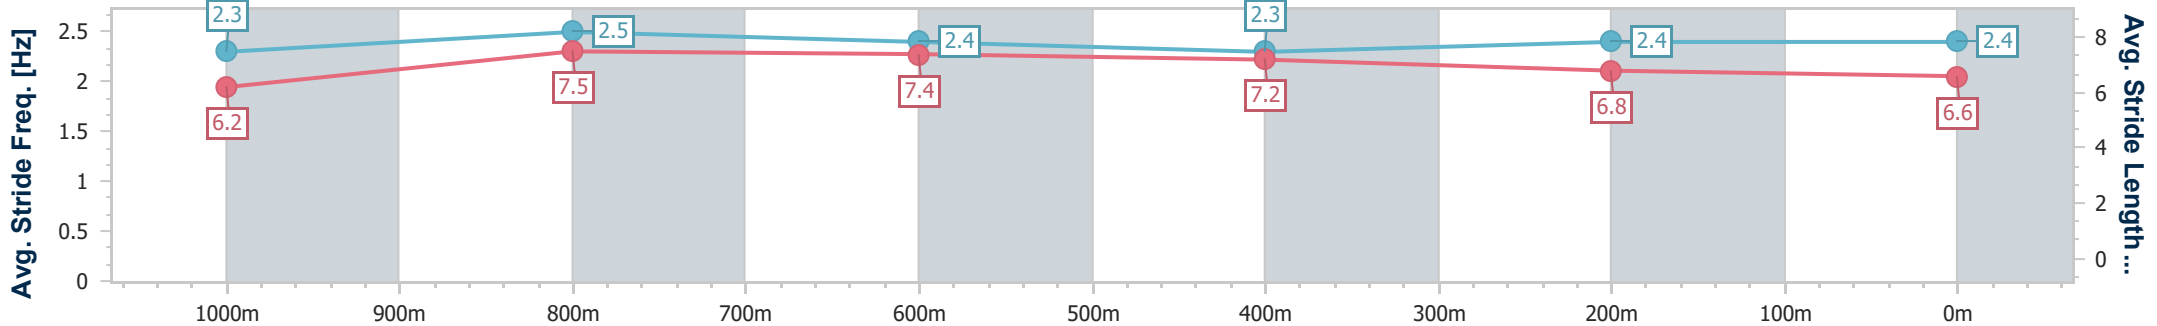

Horse/Jockey Name	Relicta
Final Rank	5
Fastest Section Time (Section)	0:10.76 (1000m)
Top Speed [km/h] (Section)	67.9 (1000m)
Race State	Finished

Ipswich QLD Professional
Race 8: ST PATRICK'S DAY RACES 17 MARCH Colts, Geldings
and Entires Class 1 Han - 1200m

10 March 2023 - 16:06

Track Rating: Soft 5, Weather: overcast, Rail Position: +8m Entire

Section	Overall	1000m	800m	600m	400m	200m
Section Times	1:11.84 [5] (0:14.04)	0:57.80 [9] (0:10.76)	0:47.04 [9] (0:11.24)	0:35.80 [10] (0:11.78)	0:24.02 [8] (0:11.87)	0:12.15 [6] (0:12.15)
Average Speed [km/h]	51.3	67.0	64.0	61.1	60.9	59.4
Top Speed [km/h]	67.3	67.9	65.2	62.8	61.5	61.1
Avg. Dist. to Rail [m]	2.7	1.0	0.4	0.3	2.0	4.4
Avg. Stride Freq. [Hz]	2.3	2.5	2.4	2.3	2.4	2.4
Avg. Stride Length [m]	6.2	7.5	7.4	7.2	6.8	6.6

- [ ] Ranking at each section and finish
- -.-.- No data available at this section
- NA No data available