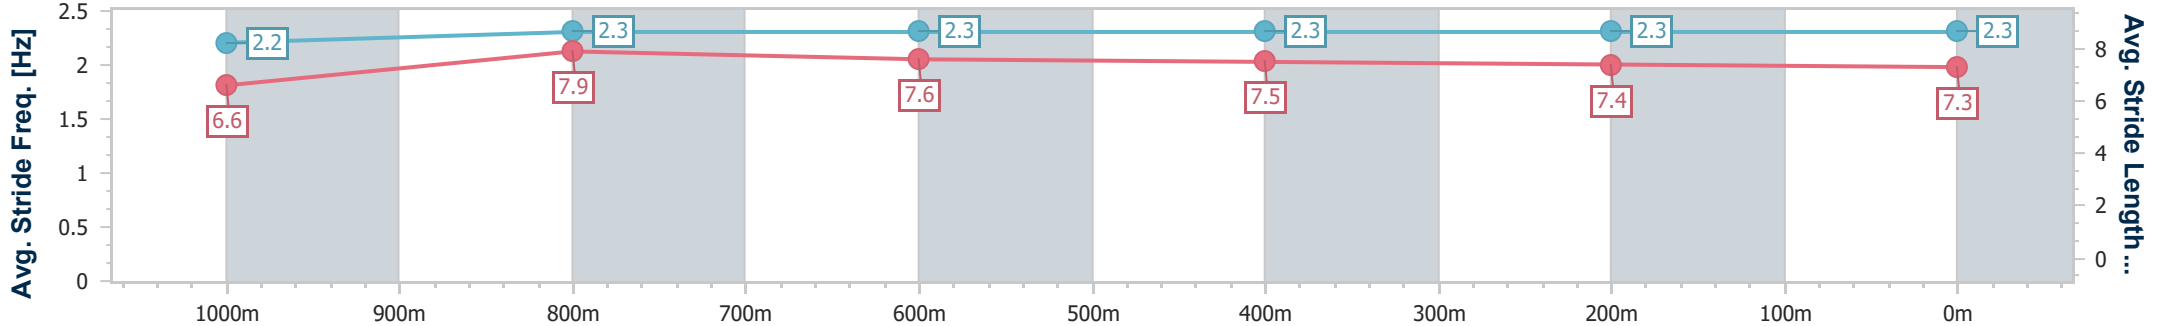

Horse/Jockey Name	Brentwood
Final Rank	4
Fastest Section Time (Section)	0:10.71 (1000m)
Top Speed [km/h] (Section)	68.7 (1000m)
Race State	Finished

Ipswich QLD Professional
Race 8: ST PATRICK'S DAY RACES 17 MARCH Colts, Geldings
and Entires Class 1 Han - 1200m

10 March 2023 - 16:06

Track Rating: Soft 5, Weather: overcast, Rail Position: +8m Entire

Section	Overall	1000m	800m	600m	400m	200m
Section Times	1:11.83 [4] (0:14.00)	0:57.83 [7] (0:10.71)	0:47.12 [7] (0:11.37)	0:35.75 [9] (0:11.80)	0:23.95 [7] (0:11.93)	0:12.02 [7] (0:12.02)
Average Speed [km/h]	51.5	67.4	63.3	61.1	60.8	59.9
Top Speed [km/h]	67.2	68.7	65.9	62.5	62.3	61.6
Avg. Dist. to Rail [m]	5.4	1.5	0.5	0.2	2.6	5.0
Avg. Stride Freq. [Hz]	2.2	2.3	2.3	2.3	2.3	2.3
Avg. Stride Length [m]	6.6	7.9	7.6	7.5	7.4	7.3

- [ ] Ranking at each section and finish
- -.-.- No data available at this section
- NA No data available