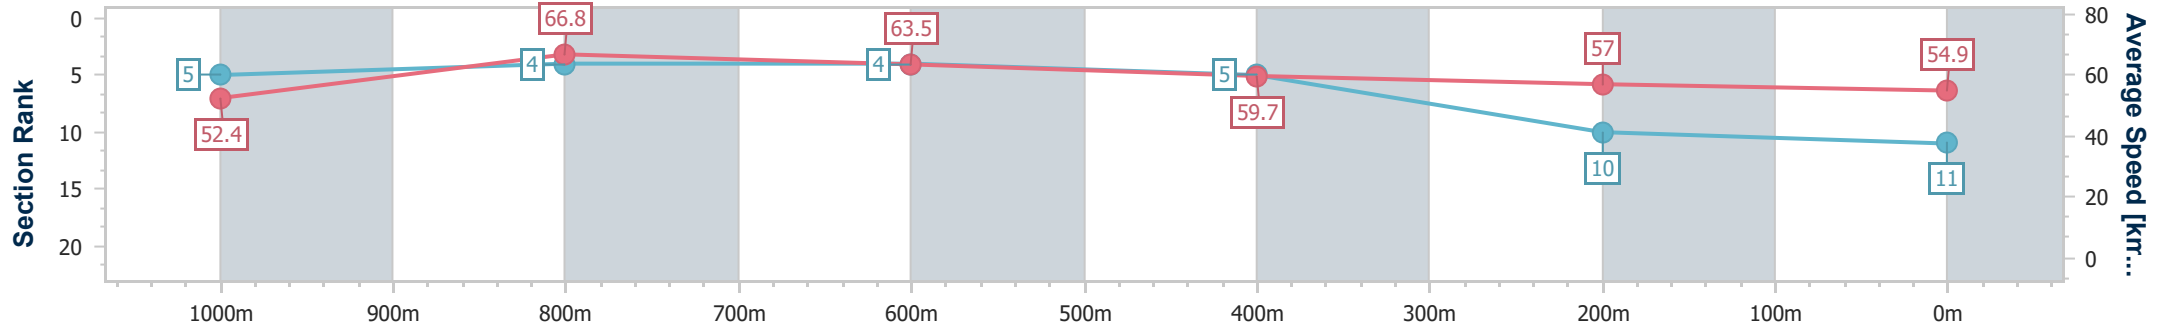

Horse/Jockey Name	Rock Up
Final Rank	11
Fastest Section Time (Section)	0:10.72 (1000m)
Top Speed [km/h] (Section)	68.0 (1000m)
Race State	Finished

Ipswich QLD Professional
Race 8: ST PATRICK'S DAY RACES 17 MARCH Colts, Geldings
and Entires Class 1 Han - 1200m

10 March 2023 - 16:06

Track Rating: Soft 5, Weather: overcast, Rail Position: +8m Entire

Section	Overall	1000m	800m	600m	400m	200m
Section Times	1:13.26 [11] (0:13.76)	0:59.50 [5] (0:10.72)	0:48.78 [4] (0:11.23)	0:37.55 [4] (0:11.92)	0:25.63 [5] (0:12.53)	0:13.10 [10] (0:13.10)
Average Speed [km/h]	52.4	66.8	63.5	59.7	57.0	54.9
Top Speed [km/h]	67.7	68.0	65.1	61.9	58.1	56.7
Avg. Dist. to Rail [m]	2.3	1.8	2.4	2.4	1.9	0.3
Avg. Stride Freq. [Hz]	2.4	2.5	2.4	2.3	2.3	2.2
Avg. Stride Length [m]	6.1	7.5	7.4	7.1	6.8	6.8

- [ ] Ranking at each section and finish
- -.-.- No data available at this section
- NA No data available