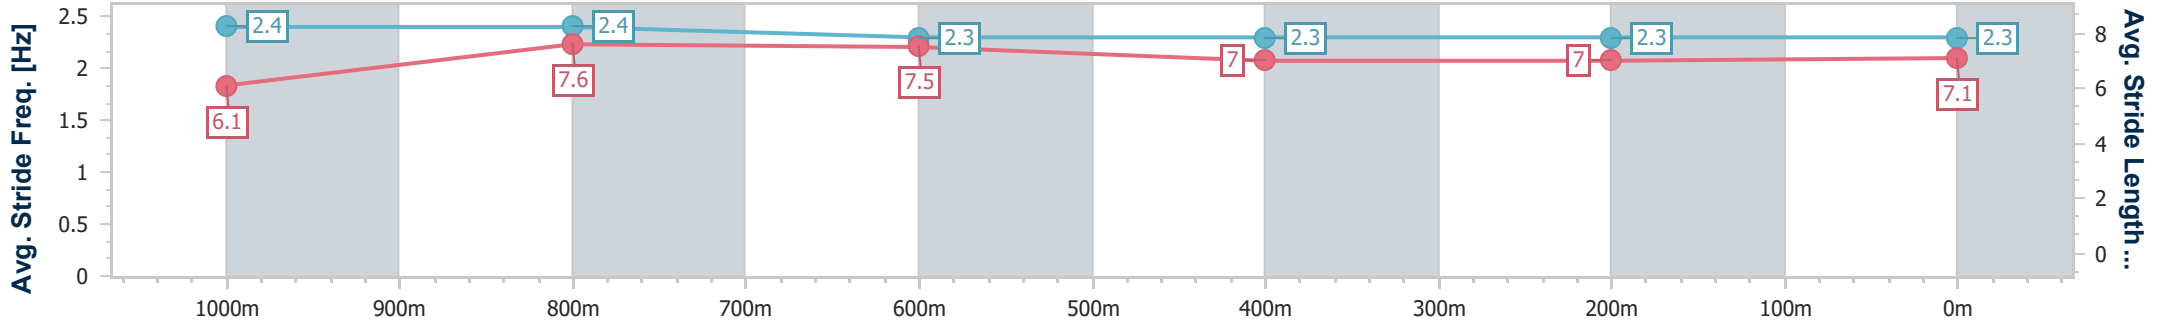

Horse/Jockey Name	Dutch Gold
Final Rank	3
Fastest Section Time (Section)	0:10.80 (1000m)
Top Speed [km/h] (Section)	67.9 (Overall)
Race State	Finished

Ipswich QLD Professional
Race 8: ST PATRICK'S DAY RACES 17 MARCH Colts, Geldings
and Entires Class 1 Han - 1200m

10 March 2023 - 16:06

Track Rating: Soft 5, Weather: overcast, Rail Position: +8m Entire

Section	Overall	1000m	800m	600m	400m	200m
Section Times	1:11.63 [3] (0:13.72)	0:57.91 [4] (0:10.80)	0:47.11 [5] (0:11.27)	0:35.84 [6] (0:11.83)	0:24.01 [6] (0:11.90)	0:12.11 [4]
Average Speed [km/h]	52.5	66.6	63.5	60.8	60.4	59.5
Top Speed [km/h]	67.9	67.5	65.5	62.1	61.6	61.5
Avg. Dist. to Rail [m]	3.3	0.7	1.0	0.3	0.7	1.5
Avg. Stride Freq. [Hz]	2.4	2.4	2.3	2.3	2.3	2.3
Avg. Stride Length [m]	6.1	7.6	7.5	7.0	7.0	7.1

- [ ] Ranking at each section and finish
- -.-.- No data available at this section
- NA No data available