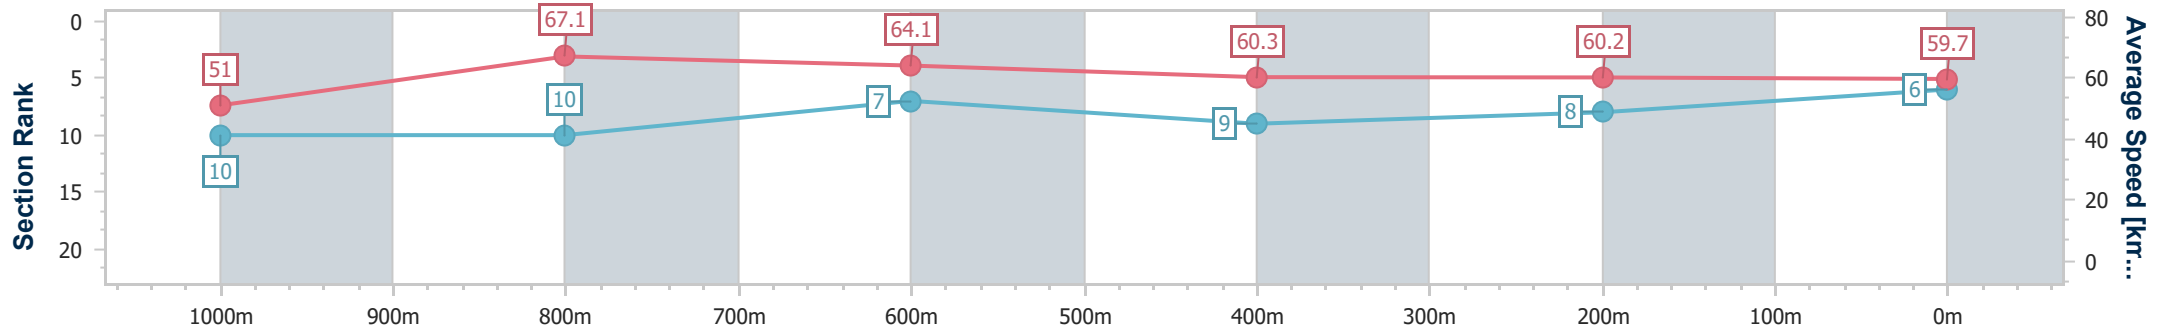

Horse/Jockey Name	Maple Door
Final Rank	6
Fastest Section Time (Section)	0:10.69 (1000m)
Top Speed [km/h] (Section)	68.0 (1000m)
Race State	Finished

Ipswich QLD Professional
Race 8: ST PATRICK'S DAY RACES 17 MARCH Colts, Geldings
and Entires Class 1 Han - 1200m

10 March 2023 - 16:06

Track Rating: Soft 5, Weather: overcast, Rail Position: +8m Entire

Section	Overall	1000m	800m	600m	400m	200m
Section Times	1:11.85 [6] (0:14.09)	0:57.76 [10] (0:10.69)	0:47.07 [10] (0:11.15)	0:35.92 [7] (0:11.88)	0:24.04 [9] (0:11.97)	0:12.07 [8]
Average Speed [km/h]	51.0	67.1	64.1	60.3	60.2	59.7
Top Speed [km/h]	67.2	68.0	66.0	61.9	60.9	60.9
Avg. Dist. to Rail [m]	0.8	1.6	1.5	1.3	0.3	1.0
Avg. Stride Freq. [Hz]	2.5	2.5	2.5	2.4	2.4	2.4
Avg. Stride Length [m]	5.7	7.3	7.2	7.0	6.9	6.8

- [ ] Ranking at each section and finish
- -.-.- No data available at this section
- NA No data available