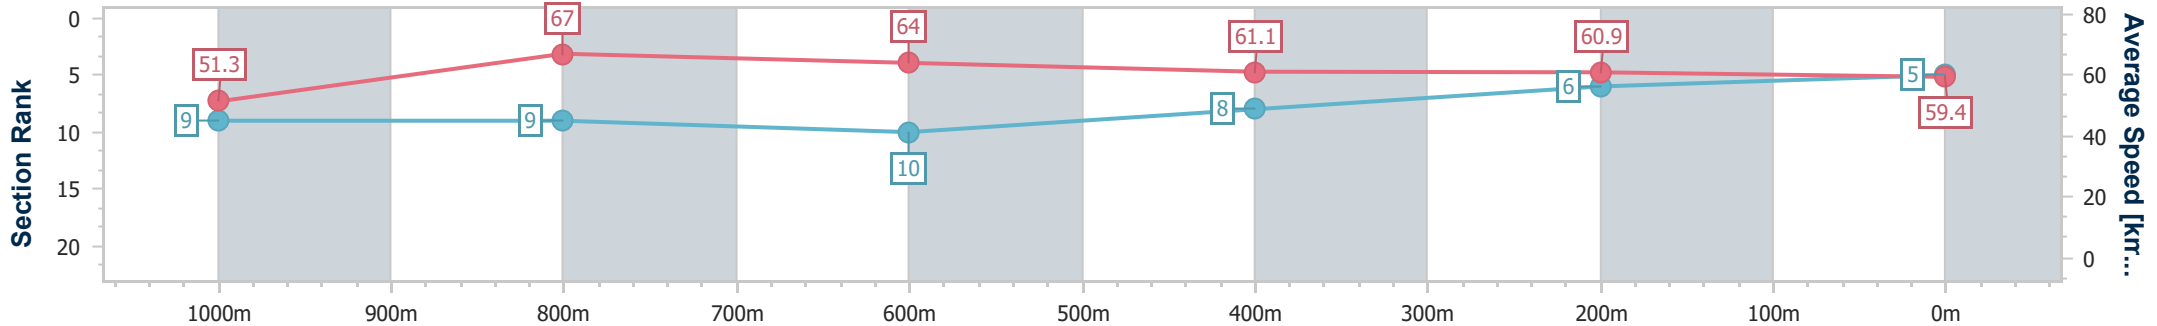

Horse/Jockey Name	Relicta
Final Rank	5
Fastest Section Time (Section)	0:10.76 (1000m)
Top Speed [km/h] (Section)	67.9 (1000m)
Race State	Finished

Ipswich QLD Professional
Race 8: ST PATRICK'S DAY RACES 17 MARCH Colts, Geldings
and Entires Class 1 Han - 1200m

10 March 2023 - 16:06

Track Rating: Soft 5, Weather: overcast, Rail Position: +8m Entire

Section	Overall	1000m	800m	600m	400m	200m
Section Times	1:11.84 [5] (0:14.04)	0:57.80 [9] (0:10.76)	0:47.04 [9] (0:11.24)	0:35.80 [10] (0:11.78)	0:24.02 [8] (0:11.87)	0:12.15 [6] (0:12.15)
Average Speed [km/h]	51.3	67.0	64.0	61.1	60.9	59.4
Top Speed [km/h]	67.3	67.9	65.2	62.8	61.5	61.1
Avg. Dist. to Rail [m]	2.7	1.0	0.4	0.3	2.0	4.4
Avg. Stride Freq. [Hz]	2.3	2.5	2.4	2.3	2.4	2.4
Avg. Stride Length [m]	6.2	7.5	7.4	7.2	6.8	6.6

- [ ] Ranking at each section and finish
- -.-.- No data available at this section
- NA No data available