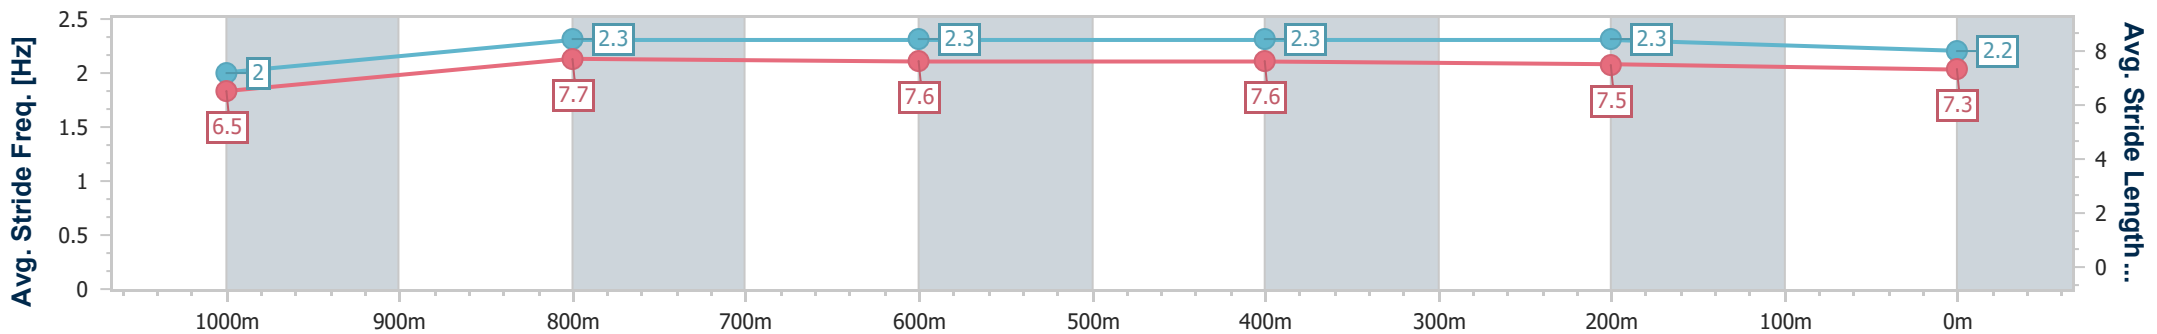

Horse/Jockey Name	Distant Secret
Final Rank	7
Fastest Section Time (Section)	0:11.20 (1000m)
Top Speed [km/h] (Section)	65.6 (600m)
Race State	Finished

Ipswich QLD Professional
Race 8: ST PATRICK'S DAY RACES 17 MARCH Colts, Geldings
and Entires Class 1 Han - 1200m

10 March 2023 - 16:06

Track Rating: Soft 5, Weather: overcast, Rail Position: +8m Entire

Section	Overall	1000m	800m	600m	400m	200m
Section Times	1:12.60 [7] (0:14.92)	0:57.68 [11] (0:11.20)	0:46.48 [11] (0:11.32)	0:35.16 [11] (0:11.20)	0:23.96 [11] (0:11.79)	0:12.17 [11] (0:12.17)
Average Speed [km/h]	48.2	64.3	63.1	64.1	61.0	59.2
Top Speed [km/h]	63.9	65.0	64.3	65.6	62.7	61.2
Avg. Dist. to Rail [m]	6.4	0.8	1.5	0.9	1.9	4.6
Avg. Stride Freq. [Hz]	2.0	2.3	2.3	2.3	2.3	2.2
Avg. Stride Length [m]	6.5	7.7	7.6	7.6	7.5	7.3

- [ ] Ranking at each section and finish
- -.-.- No data available at this section
- NA No data available