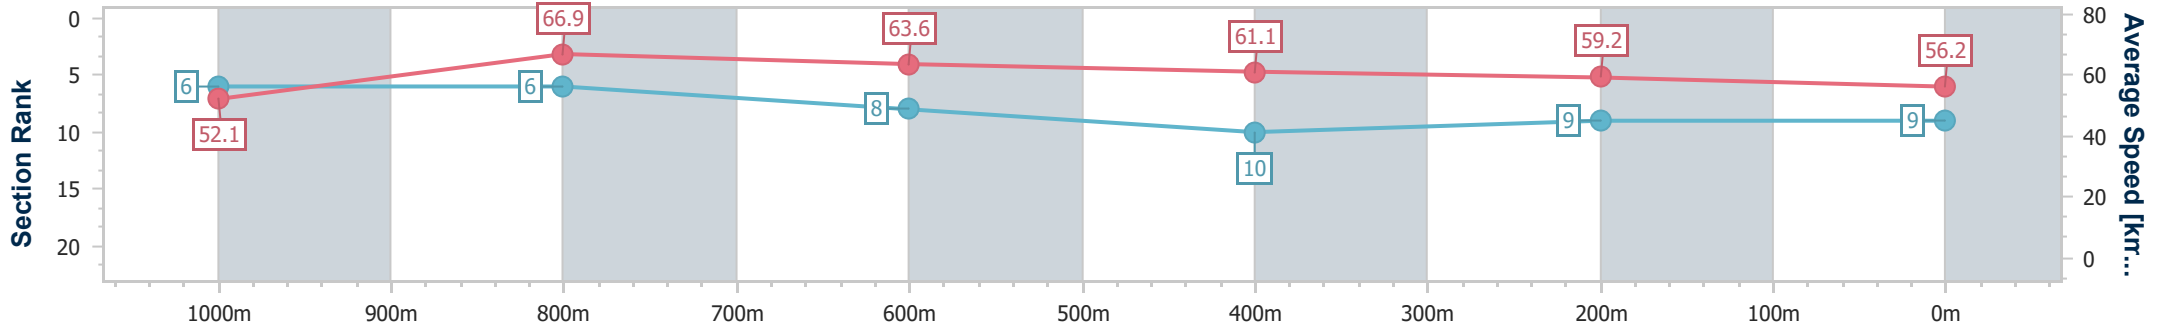

Horse/Jockey Name	Last Royal
Final Rank	9
Fastest Section Time (Section)	0:10.81 (1000m)
Top Speed [km/h] (Section)	67.6 (1000m)
Race State	Finished

Ipswich QLD Professional
Race 8: ST PATRICK'S DAY RACES 17 MARCH Colts, Geldings
and Entires Class 1 Han - 1200m

10 March 2023 - 16:06

Track Rating: Soft 5, Weather: overcast, Rail Position: +8m Entire

Section	Overall	1000m	800m	600m	400m	200m
Section Times	1:13.01 [9] (0:13.81)	0:59.20 [6] (0:10.81)	0:48.39 [6] (0:11.38)	0:37.01 [8] (0:11.91)	0:25.10 [10] (0:12.28)	0:12.82 [9] (0:12.82)
Average Speed [km/h]	52.1	66.9	63.6	61.1	59.2	56.2
Top Speed [km/h]	66.9	67.6	64.9	63.8	59.8	59.3
Avg. Dist. to Rail [m]	7.4	2.1	1.6	2.2	3.0	3.2
Avg. Stride Freq. [Hz]	2.4	2.5	2.4	2.4	2.4	2.3
Avg. Stride Length [m]	5.9	7.4	7.3	7.1	6.8	6.6

- [ ] Ranking at each section and finish
- -.-.- No data available at this section
- NA No data available