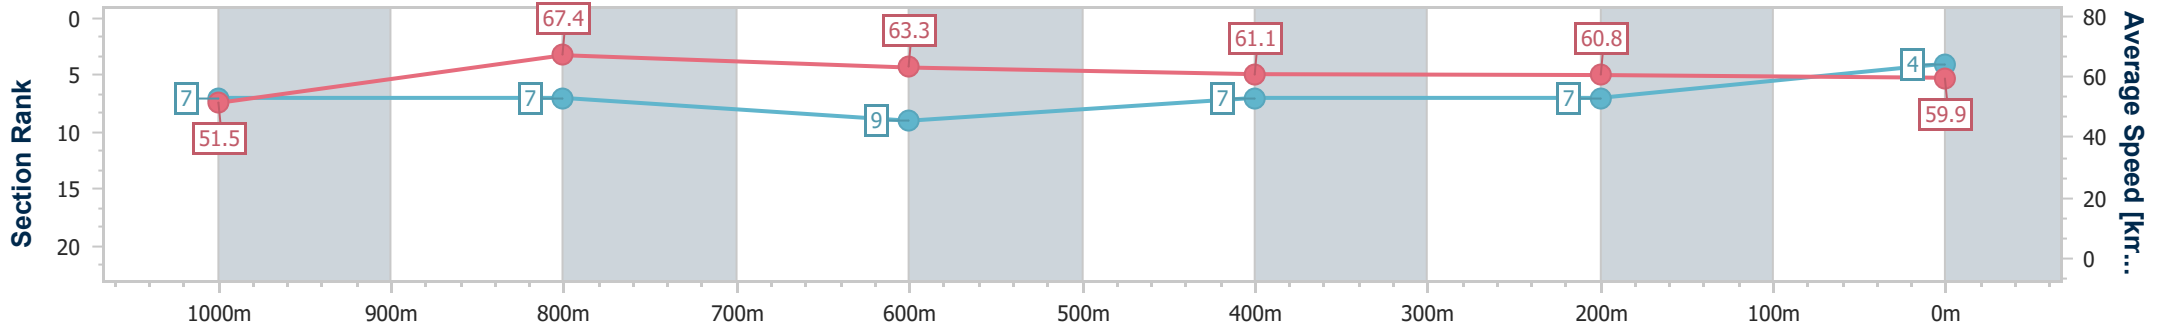

Horse/Jockey Name	Brentwood
Final Rank	4
Fastest Section Time (Section)	0:10.71 (1000m)
Top Speed [km/h] (Section)	68.7 (1000m)
Race State	Finished

Ipswich QLD Professional
Race 8: ST PATRICK'S DAY RACES 17 MARCH Colts, Geldings
and Entires Class 1 Han - 1200m

10 March 2023 - 16:06

Track Rating: Soft 5, Weather: overcast, Rail Position: +8m Entire

Section	Overall	1000m	800m	600m	400m	200m
Section Times	1:11.83 [4] (0:14.00)	0:57.83 [7] (0:10.71)	0:47.12 [7] (0:11.37)	0:35.75 [9] (0:11.80)	0:23.95 [7] (0:11.93)	0:12.02 [7] (0:12.02)
Average Speed [km/h]	51.5	67.4	63.3	61.1	60.8	59.9
Top Speed [km/h]	67.2	68.7	65.9	62.5	62.3	61.6
Avg. Dist. to Rail [m]	5.4	1.5	0.5	0.2	2.6	5.0
Avg. Stride Freq. [Hz]	2.2	2.3	2.3	2.3	2.3	2.3
Avg. Stride Length [m]	6.6	7.9	7.6	7.5	7.4	7.3

- [ ] Ranking at each section and finish
- -.-.- No data available at this section
- NA No data available