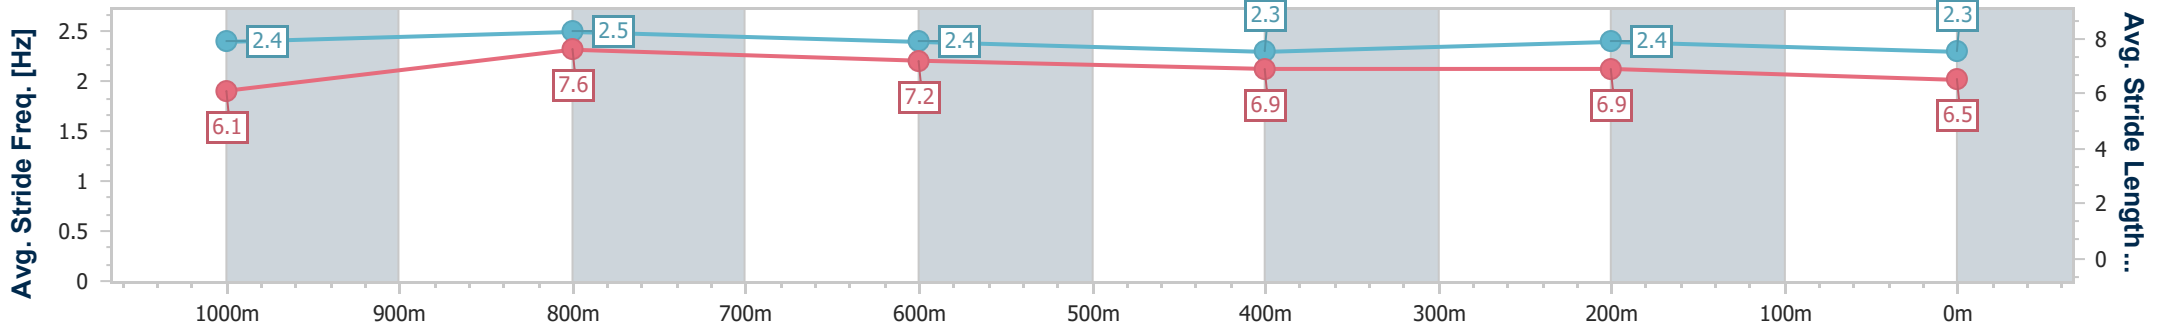

Horse/Jockey Name	Hostwin Crown
Final Rank	10
Fastest Section Time (Section)	0:10.58 (1000m)
Top Speed [km/h] (Section)	69.5 (1000m)
Race State	Finished

Ipswich QLD Professional
Race 8: ST PATRICK'S DAY RACES 17 MARCH Colts, Geldings
and Entires Class 1 Han - 1200m

10 March 2023 - 16:06

Track Rating: Soft 5, Weather: overcast, Rail Position: +8m Entire

Section	Overall	1000m	800m	600m	400m	200m
Section Times	1:13.22 [10] (0:13.49)	0:59.73 [1] (0:10.58)	0:49.15 [1] (0:11.24)	0:37.91 [1] (0:12.08)	0:25.83 [1] (0:12.23)	0:13.60 [5] (0:13.60)
Average Speed [km/h]	53.4	68.2	64.0	59.4	58.8	53.0
Top Speed [km/h]	68.1	69.5	66.5	61.8	60.8	58.2
Avg. Dist. to Rail [m]	5.9	1.1	0.3	0.4	0.9	2.1
Avg. Stride Freq. [Hz]	2.4	2.5	2.4	2.3	2.4	2.3
Avg. Stride Length [m]	6.1	7.6	7.2	6.9	6.9	6.5

- [ ] Ranking at each section and finish
- -.-.- No data available at this section
- NA No data available