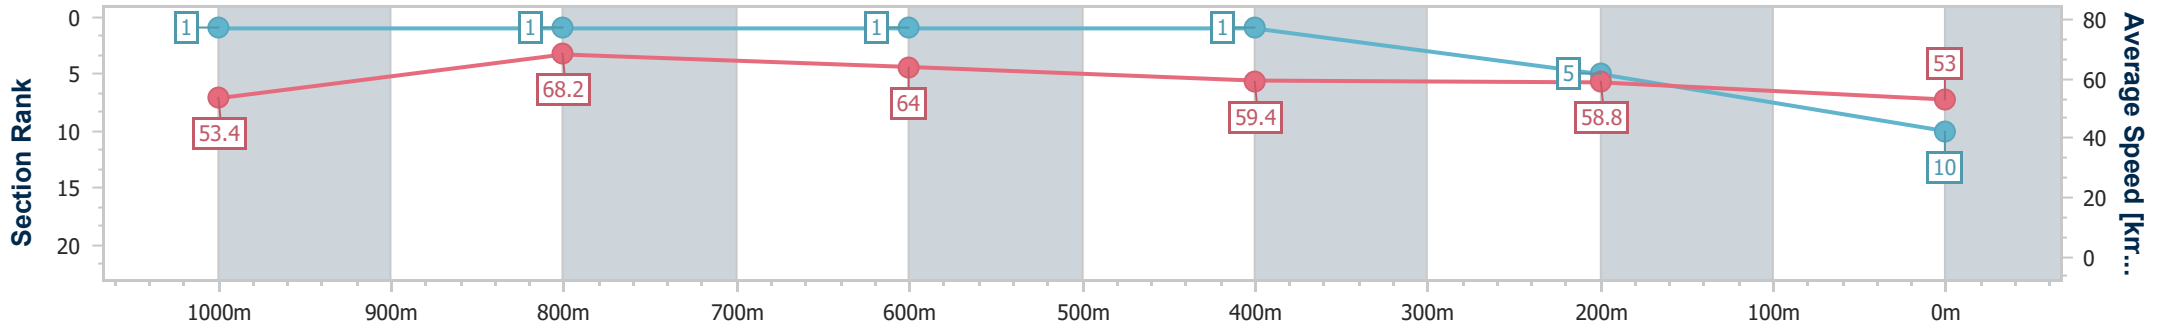

Horse/Jockey Name	Hostwin Crown
Final Rank	10
Fastest Section Time (Section)	0:10.58 (1000m)
Top Speed [km/h] (Section)	69.5 (1000m)
Race State	Finished

Ipswich QLD Professional
Race 8: ST PATRICK'S DAY RACES 17 MARCH Colts, Geldings
and Entires Class 1 Han - 1200m

10 March 2023 - 16:06

Track Rating: Soft 5, Weather: overcast, Rail Position: +8m Entire

Section	Overall	1000m	800m	600m	400m	200m
Section Times	1:13.22 [10] (0:13.49)	0:59.73 [1] (0:10.58)	0:49.15 [1] (0:11.24)	0:37.91 [1] (0:12.08)	0:25.83 [1] (0:12.23)	0:13.60 [5] (0:13.60)
Average Speed [km/h]	53.4	68.2	64.0	59.4	58.8	53.0
Top Speed [km/h]	68.1	69.5	66.5	61.8	60.8	58.2
Avg. Dist. to Rail [m]	5.9	1.1	0.3	0.4	0.9	2.1
Avg. Stride Freq. [Hz]	2.4	2.5	2.4	2.3	2.4	2.3
Avg. Stride Length [m]	6.1	7.6	7.2	6.9	6.9	6.5

- [ ] Ranking at each section and finish
- -.-.- No data available at this section
- NA No data available