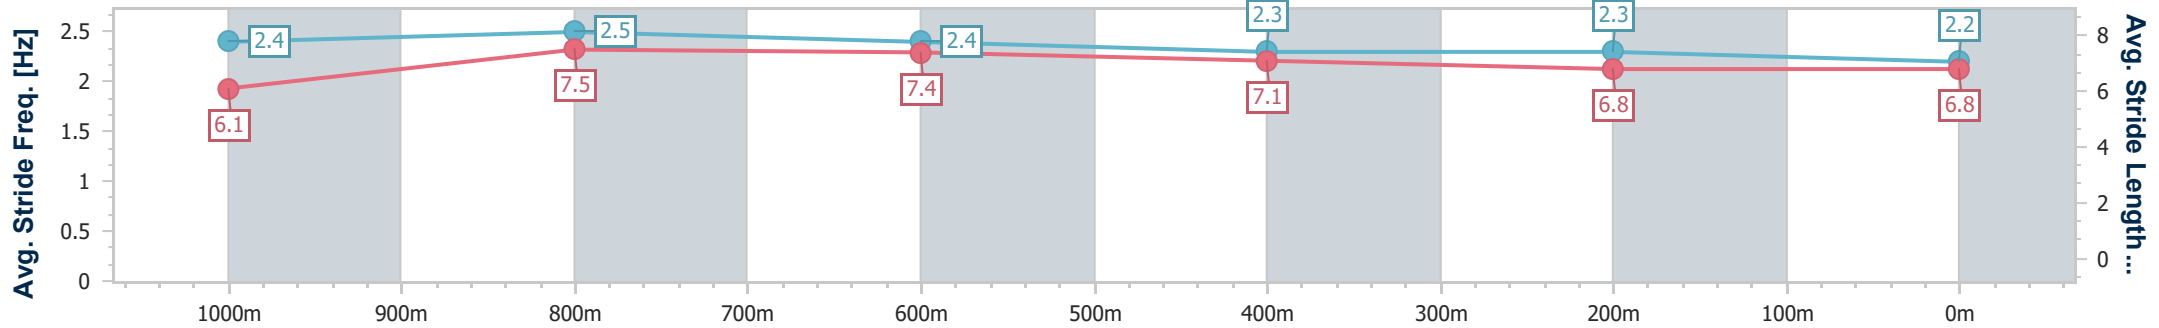

Horse/Jockey Name	Rock Up
Final Rank	11
Fastest Section Time (Section)	0:10.72 (1000m)
Top Speed [km/h] (Section)	68.0 (1000m)
Race State	Finished

Ipswich QLD Professional
Race 8: ST PATRICK'S DAY RACES 17 MARCH Colts, Geldings
and Entires Class 1 Han - 1200m

10 March 2023 - 16:06

Track Rating: Soft 5, Weather: overcast, Rail Position: +8m Entire

Section	Overall	1000m	800m	600m	400m	200m
Section Times	1:13.26 [11] (0:13.76)	0:59.50 [5] (0:10.72)	0:48.78 [4] (0:11.23)	0:37.55 [4] (0:11.92)	0:25.63 [5] (0:12.53)	0:13.10 [10] (0:13.10)
Average Speed [km/h]	52.4	66.8	63.5	59.7	57.0	54.9
Top Speed [km/h]	67.7	68.0	65.1	61.9	58.1	56.7
Avg. Dist. to Rail [m]	2.3	1.8	2.4	2.4	1.9	0.3
Avg. Stride Freq. [Hz]	2.4	2.5	2.4	2.3	2.3	2.2
Avg. Stride Length [m]	6.1	7.5	7.4	7.1	6.8	6.8

- [ ] Ranking at each section and finish
- -.-.- No data available at this section
- NA No data available