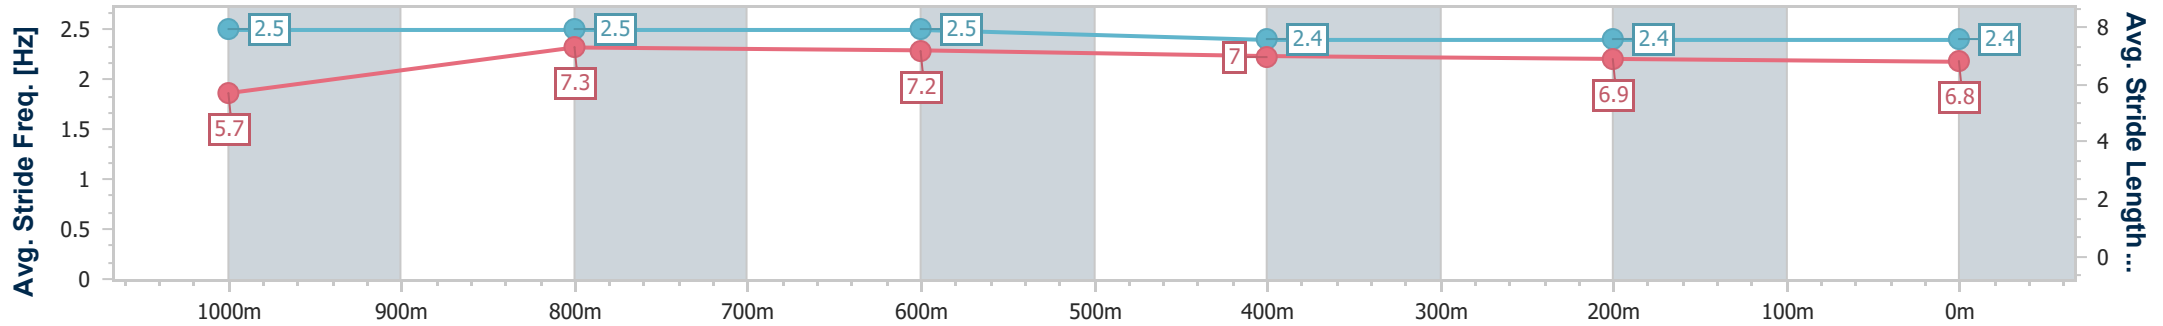

Horse/Jockey Name	Maple Door
Final Rank	6
Fastest Section Time (Section)	0:10.69 (1000m)
Top Speed [km/h] (Section)	68.0 (1000m)
Race State	Finished

Ipswich QLD Professional
Race 8: ST PATRICK'S DAY RACES 17 MARCH Colts, Geldings
and Entires Class 1 Han - 1200m

10 March 2023 - 16:06

Track Rating: Soft 5, Weather: overcast, Rail Position: +8m Entire

Section	Overall	1000m	800m	600m	400m	200m
Section Times	1:11.85 [6] (0:14.09)	0:57.76 [10] (0:10.69)	0:47.07 [10] (0:11.15)	0:35.92 [7] (0:11.88)	0:24.04 [9] (0:11.97)	0:12.07 [8]
Average Speed [km/h]	51.0	67.1	64.1	60.3	60.2	59.7
Top Speed [km/h]	67.2	68.0	66.0	61.9	60.9	60.9
Avg. Dist. to Rail [m]	0.8	1.6	1.5	1.3	0.3	1.0
Avg. Stride Freq. [Hz]	2.5	2.5	2.5	2.4	2.4	2.4
Avg. Stride Length [m]	5.7	7.3	7.2	7.0	6.9	6.8

- [ ] Ranking at each section and finish
- -.-.- No data available at this section
- NA No data available