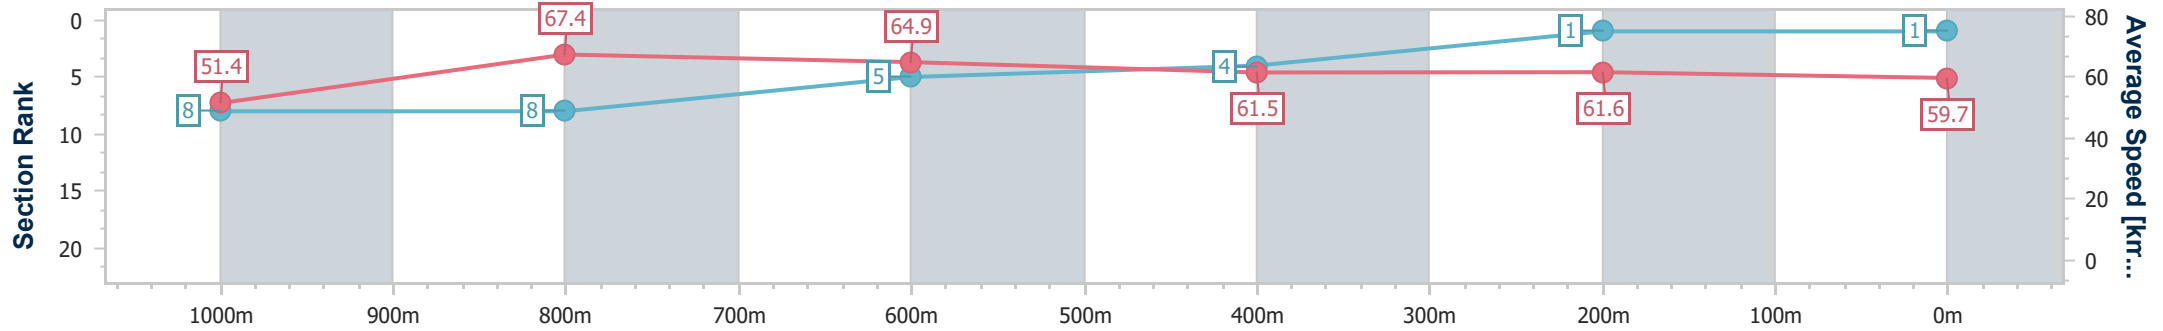

10 March 2023 - 16:06

Track Rating: Soft 5, Weather: overcast, Rail Position: +8m Entire

Section	Overall	1000m	800m	600m	400m	200m
Section Times	1:11.44 [1] (0:14.02)	0:57.42 [8] (0:10.71)	0:46.71 [8] (0:11.09)	0:35.62 [5] (0:11.77)	0:23.85 [4] (0:11.79)	0:12.06 [1] (0:12.06)
Average Speed [km/h]	51.4	67.4	64.9	61.5	61.6	59.7
Top Speed [km/h]	66.6	68.1	66.1	62.9	62.4	60.8
Avg. Dist. to Rail [m]	4.6	1.2	0.3	1.1	3.2	4.4
Avg. Stride Freq. [Hz]	2.2	2.4	2.3	2.3	2.4	2.3
Avg. Stride Length [m]	6.4	7.9	7.8	7.4	7.0	6.9