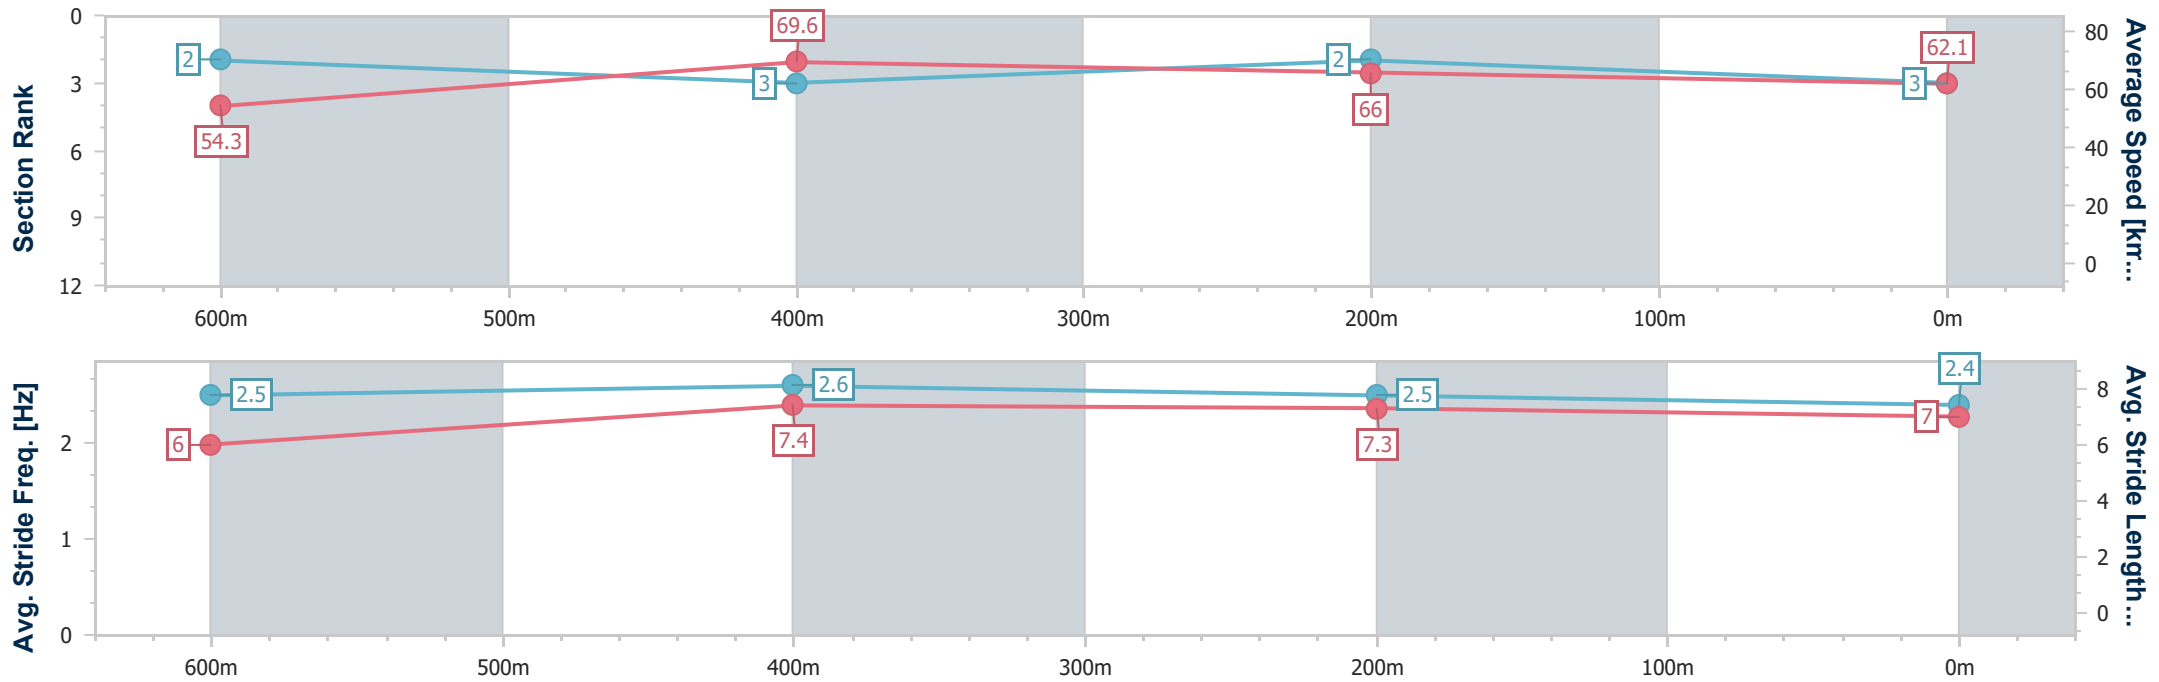

Horse/Jockey Name	American Red
Final Rank	3
Fastest Section Time (Section)	0:10.38 (600m)
Top Speed [km/h] (Section)	70.7 (600m)
Race State	Finished

Ipswich QLD Professional
Race 4: SIRROMET BM70 Handicap - 800m

10 March 2023 - 13:34

Track Rating: Good 4, Weather: Overcast, Rail Position: +8m Entire

Section	Overall	600m	400m	200m
Section Times	0:46.16 [3] (0:13.26)	0:32.90 [2] (0:10.38)	0:22.52 [3] (0:10.92)	0:11.60 [2] (0:11.60)
Average Speed [km/h]	54.3	69.6	66.0	62.1
Top Speed [km/h]	70.4	70.7	67.4	65.0
Avg. Dist. to Rail [m]	6.2	2.0	0.6	1.0
Avg. Stride Freq. [Hz]	2.5	2.6	2.5	2.4
Avg. Stride Length [m]	6.0	7.4	7.3	7.0

- [ ] Ranking at each section and finish
- -.-.- No data available at this section
- NA No data available