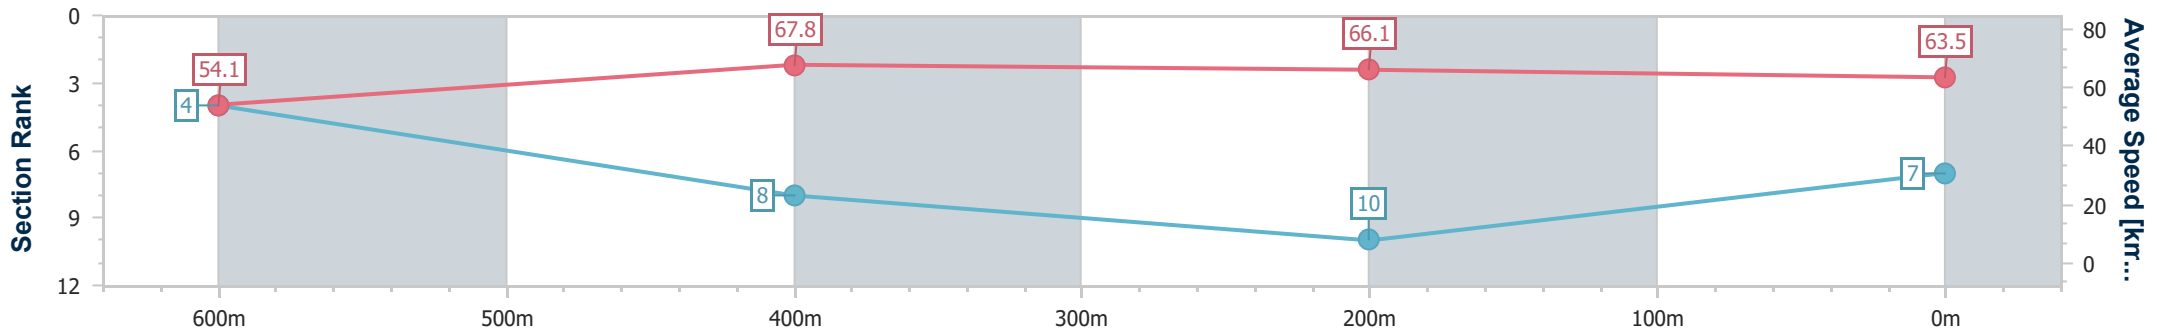

Horse/Jockey Name	Bulletin
Final Rank	7
Fastest Section Time (Section)	0:10.72 (600m)
Top Speed [km/h] (Section)	69.6 (Overall)
Race State	Finished

Ipswich QLD Professional
Race 4: SIRROMET BM70 Handicap - 800m

10 March 2023 - 13:34

Track Rating: Good 4, Weather: Overcast, Rail Position: +8m Entire

Section	Overall	600m	400m	200m
Section Times	0:46.43 [7] (0:13.34)	0:33.09 [4] (0:10.72)	0:22.37 [8] (0:11.00)	0:11.37 [10] (0:11.37)
Average Speed [km/h]	54.1	67.8	66.1	63.5
Top Speed [km/h]	69.6	68.9	66.7	65.6
Avg. Dist. to Rail [m]	9.3	4.1	3.8	6.2
Avg. Stride Freq. [Hz]	2.4	2.5	2.5	2.4
Avg. Stride Length [m]	6.3	7.4	7.4	7.2

- [ ] Ranking at each section and finish
- -.-.- No data available at this section
- NA No data available