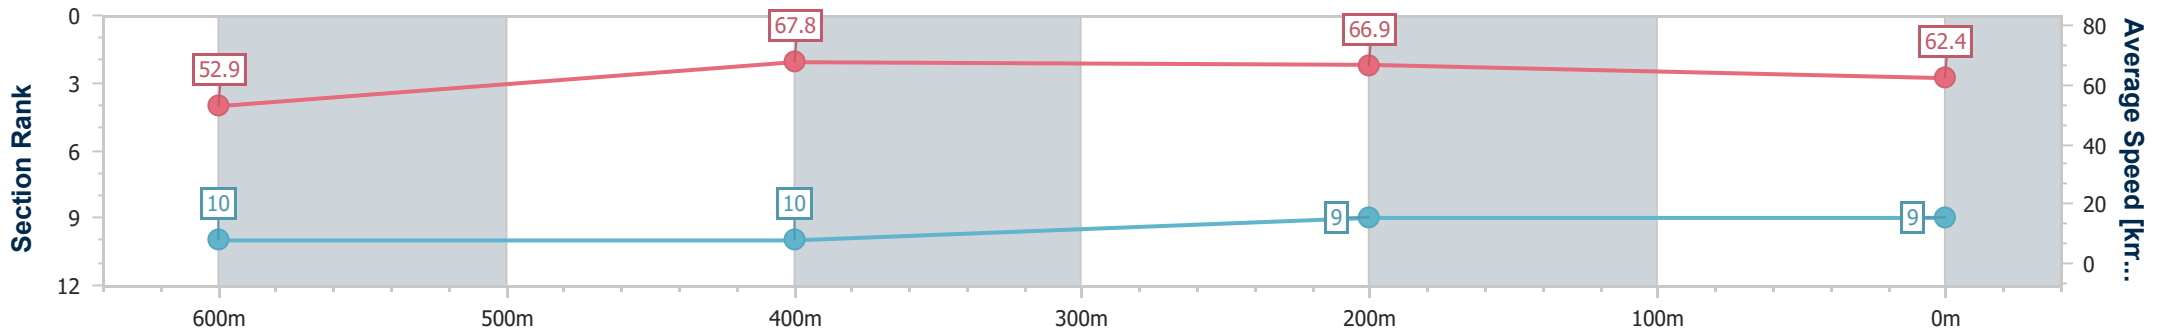

- [ ] Ranking at each section and finish
- .-.- No data available at this section
- NA No data available

Horse/Jockey Name	Nosey
Final Rank	9
Fastest Section Time (Section)	0:10.56 (600m)
Top Speed [km/h] (Section)	68.5 (600m)
Race State	Finished

Ipswich QLD Professional  
 Race 4: SIRROMET BM70 Handicap - 800m  
 10 March 2023 - 13:34

Track Rating: Good 4, Weather: Overcast, Rail Position: +8m Entire

Section	Overall	600m	400m	200m
Section Times	0:46.45 [9] (0:13.63)	0:32.82 [10] (0:10.56)	0:22.26 [10] (0:10.71)	0:11.55 [9] (0:11.55)
Average Speed [km/h]	52.9	67.8	66.9	62.4
Top Speed [km/h]	68.3	68.5	67.7	66.6
Avg. Dist. to Rail [m]	3.2	0.9	1.5	1.0
Avg. Stride Freq. [Hz]	2.4	2.5	2.5	2.4
Avg. Stride Length [m]	6.2	7.5	7.4	7.2