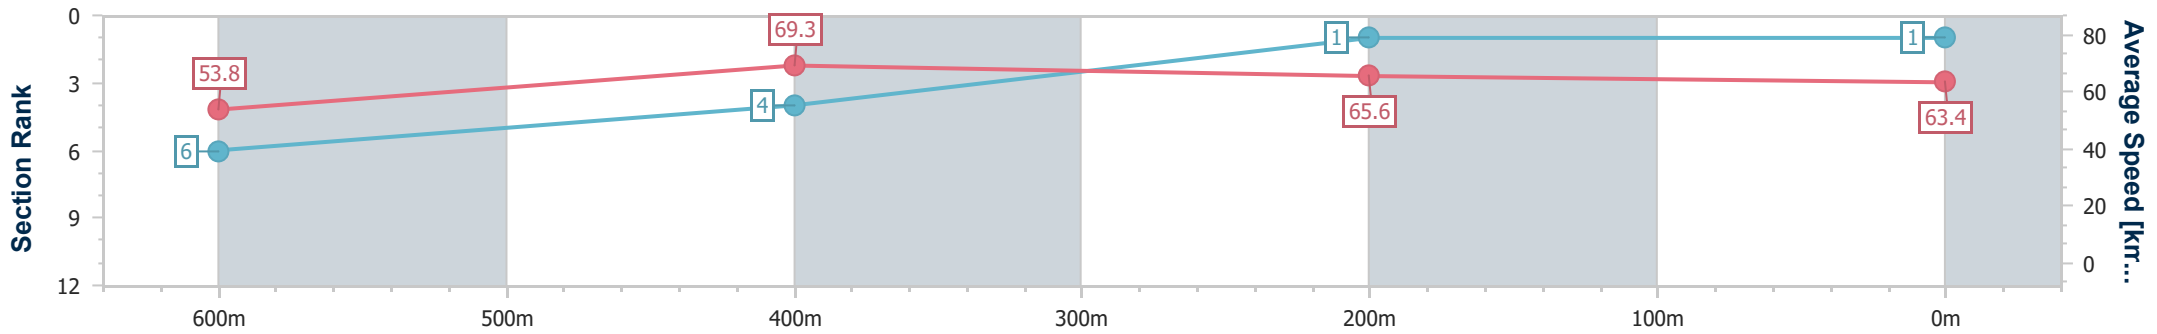

10 March 2023 - 13:34

Track Rating: Good 4, Weather: Overcast, Rail Position: +8m Entire

Section	Overall	600m	400m	200m
Section Times	0:45.88 [1] (0:13.37)	0:32.51 [6] (0:10.32)	0:22.19 [4] (0:10.81)	0:11.38 [1] (0:11.38)
Average Speed [km/h]	53.8	69.3	65.6	63.4
Top Speed [km/h]	70.7	71.2	66.7	65.3
Avg. Dist. to Rail [m]	0.7	1.9	3.7	3.3
Avg. Stride Freq. [Hz]	2.3	2.4	2.3	2.3
Avg. Stride Length [m]	6.4	7.8	7.8	7.8