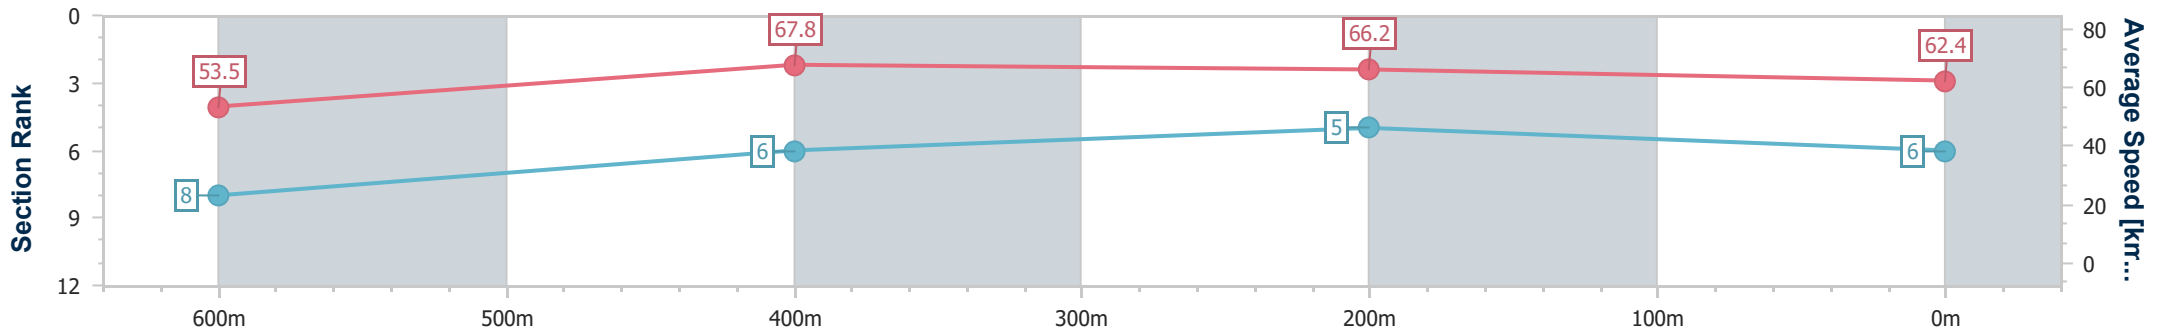

Horse/Jockey Name	Orsetto
Final Rank	6
Fastest Section Time (Section)	0:10.50 (600m)
Top Speed [km/h] (Section)	69.9 (600m)
Race State	Finished

Ipswich QLD Professional
Race 4: SIRROMET BM70 Handicap - 800m

10 March 2023 - 13:34

Track Rating: Good 4, Weather: Overcast, Rail Position: +8m Entire

Section	Overall	600m	400m	200m
Section Times	0:46.34 [6] (0:13.48)	0:32.86 [8] (0:10.50)	0:22.36 [6] (0:10.81)	0:11.55 [5] (0:11.55)
Average Speed [km/h]	53.5	67.8	66.2	62.4
Top Speed [km/h]	68.4	69.9	67.6	64.4
Avg. Dist. to Rail [m]	0.5	1.9	1.5	1.0
Avg. Stride Freq. [Hz]	2.4	2.6	2.5	2.5
Avg. Stride Length [m]	6.2	7.2	7.2	6.9

- [ ] Ranking at each section and finish
- -.-.- No data available at this section
- NA No data available