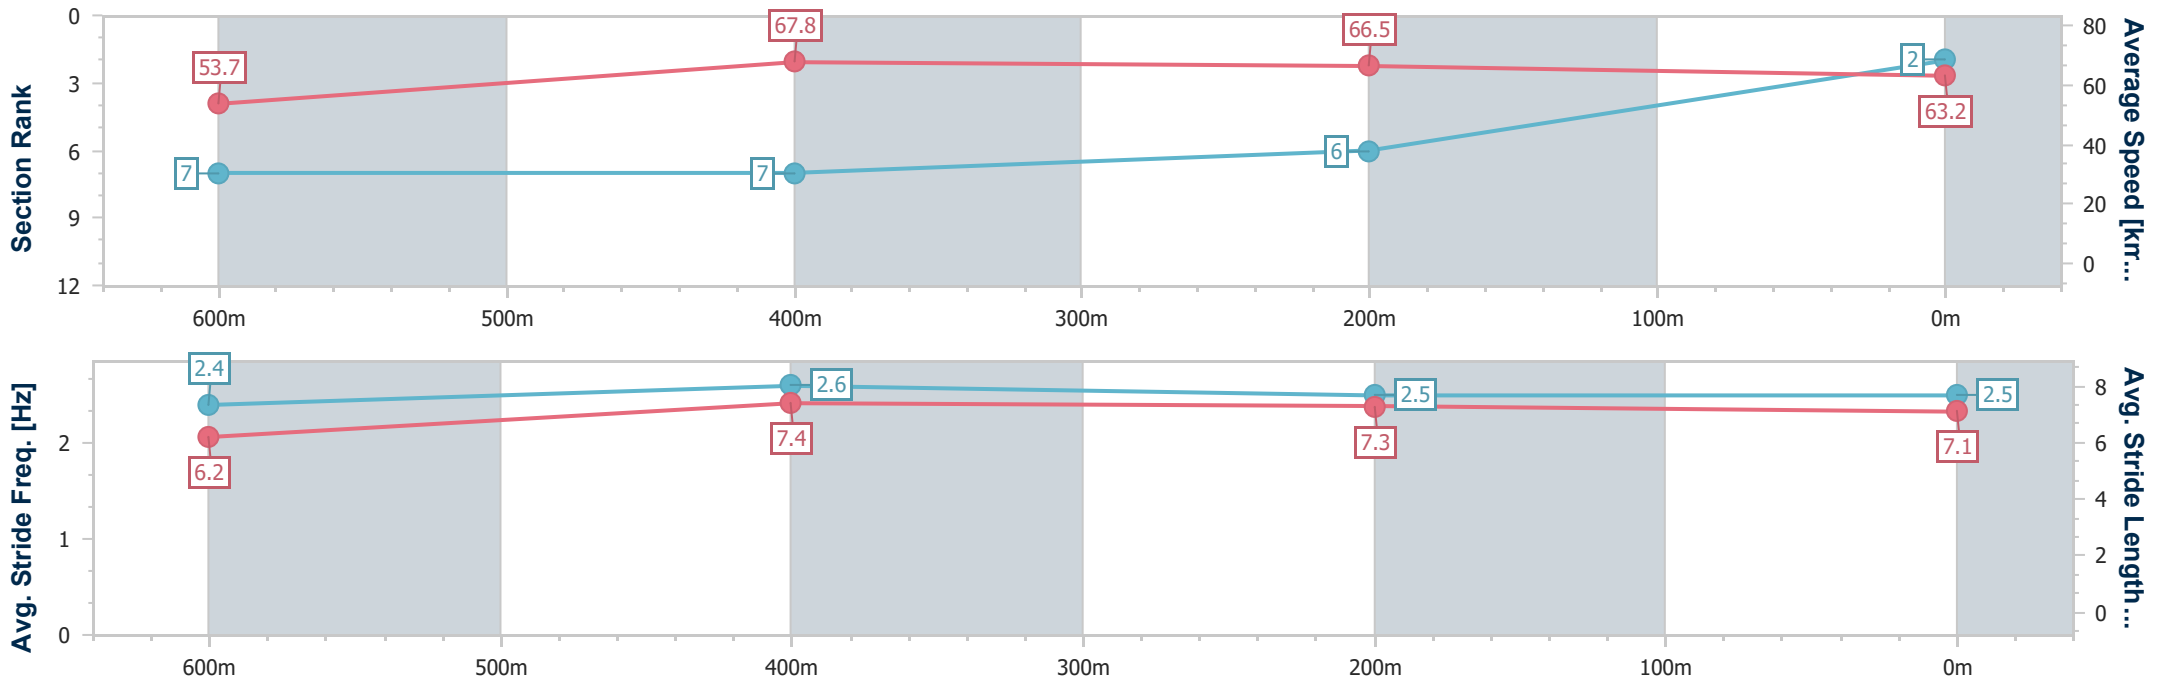

Horse/Jockey Name	Dream Weaving
Final Rank	2
Fastest Section Time (Section)	0:10.56 (600m)
Top Speed [km/h] (Section)	68.8 (600m)
Race State	Finished

Ipswich QLD Professional
Race 4: SIRROMET BM70 Handicap - 800m

10 March 2023 - 13:34

Track Rating: Good 4, Weather: Overcast, Rail Position: +8m Entire

Section	Overall	600m	400m	200m
Section Times	0:46.15 [2] (0:13.41)	0:32.74 [7] (0:10.56)	0:22.18 [7] (0:10.77)	0:11.41 [6] (0:11.41)
Average Speed [km/h]	53.7	67.8	66.5	63.2
Top Speed [km/h]	67.6	68.8	68.0	64.7
Avg. Dist. to Rail [m]	4.5	1.7	1.2	1.3
Avg. Stride Freq. [Hz]	2.4	2.6	2.5	2.5
Avg. Stride Length [m]	6.2	7.4	7.3	7.1

- [ ] Ranking at each section and finish
- -.-.- No data available at this section
- NA No data available