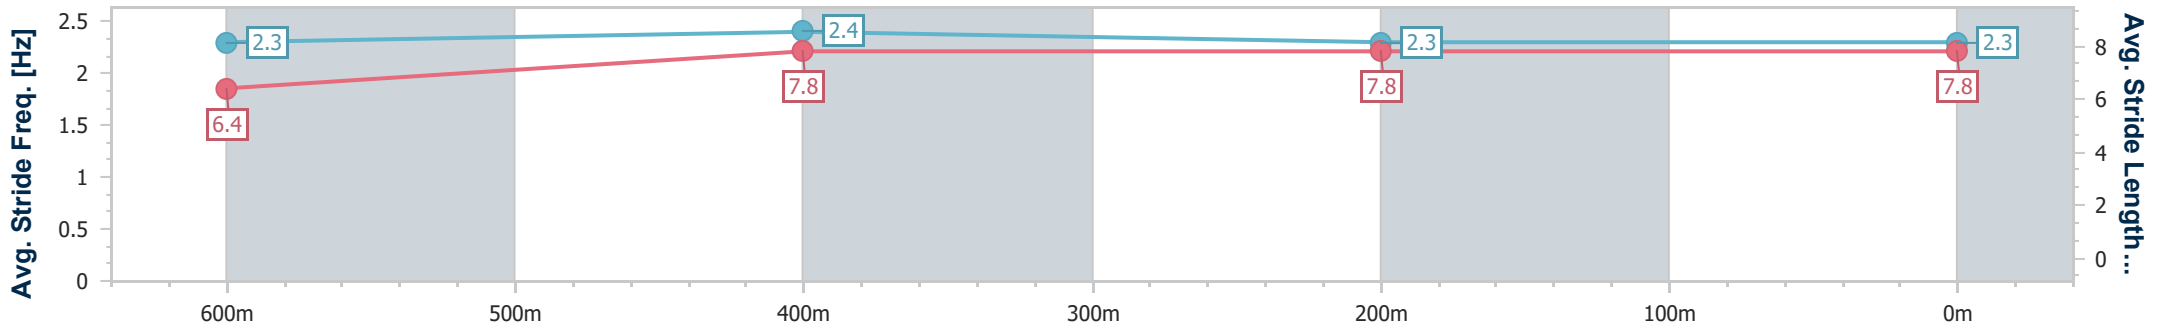

10 March 2023 - 13:34

Track Rating: Good 4, Weather: Overcast, Rail Position: +8m Entire

Section	Overall	600m	400m	200m
Section Times	0:45.88 [1] (0:13.37)	0:32.51 [6] (0:10.32)	0:22.19 [4] (0:10.81)	0:11.38 [1] (0:11.38)
Average Speed [km/h]	53.8	69.3	65.6	63.4
Top Speed [km/h]	70.7	71.2	66.7	65.3
Avg. Dist. to Rail [m]	0.7	1.9	3.7	3.3
Avg. Stride Freq. [Hz]	2.3	2.4	2.3	2.3
Avg. Stride Length [m]	6.4	7.8	7.8	7.8