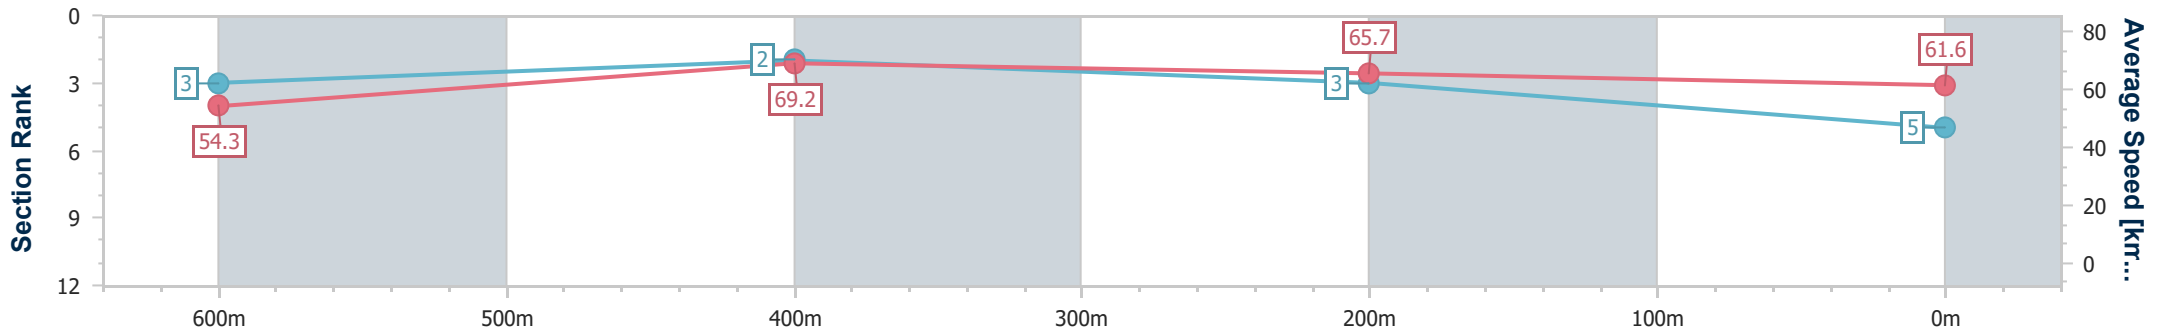

Horse/Jockey Name	Royal Nicci
Final Rank	5
Fastest Section Time (Section)	0:10.34 (600m)
Top Speed [km/h] (Section)	70.6 (600m)
Race State	Finished

Ipswich QLD Professional
Race 4: SIRROMET BM70 Handicap - 800m
10 March 2023 - 13:34

Track Rating: Good 4, Weather: Overcast, Rail Position: +8m Entire

Section	Overall	600m	400m	200m
Section Times	0:46.25 [5] (0:13.28)	0:32.97 [3] (0:10.34)	0:22.63 [2] (0:10.93)	0:11.70 [3] (0:11.70)
Average Speed [km/h]	54.3	69.2	65.7	61.6
Top Speed [km/h]	70.2	70.6	67.4	63.8
Avg. Dist. to Rail [m]	1.2	1.1	0.8	1.0
Avg. Stride Freq. [Hz]	2.6	2.7	2.6	2.5
Avg. Stride Length [m]	5.8	7.0	7.0	6.8

- [ ] Ranking at each section and finish
- -.-.- No data available at this section
- NA No data available