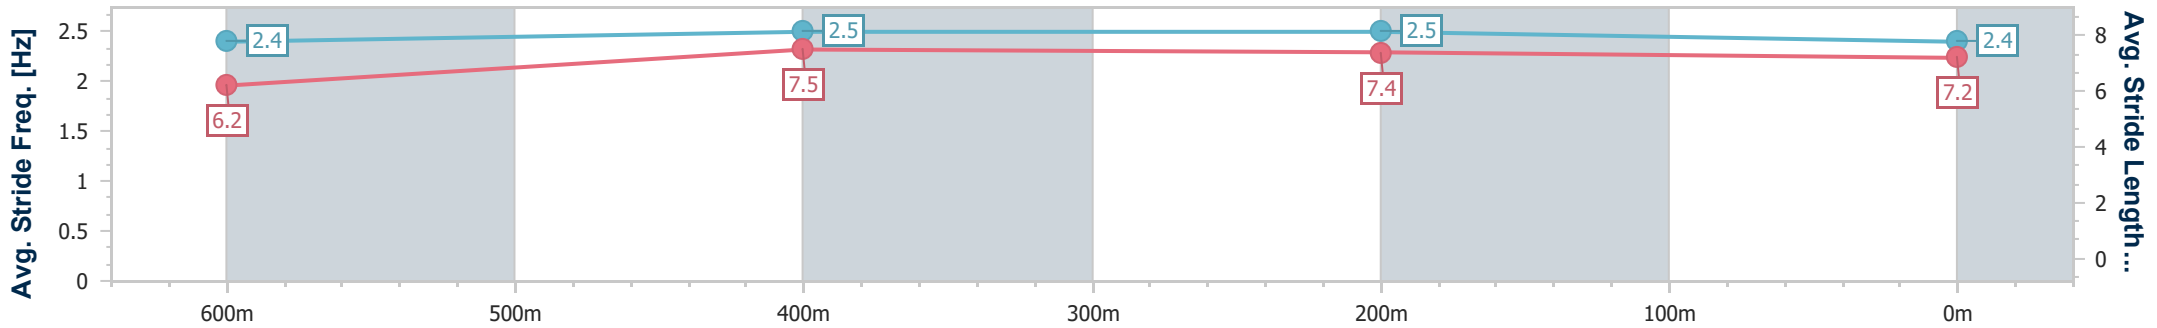

- [ ] Ranking at each section and finish
- .-.- No data available at this section
- NA No data available

Horse/Jockey Name	Nosey
Final Rank	9
Fastest Section Time (Section)	0:10.56 (600m)
Top Speed [km/h] (Section)	68.5 (600m)
Race State	Finished

Ipswich QLD Professional  
 Race 4: SIRROMET BM70 Handicap - 800m  
 10 March 2023 - 13:34

Track Rating: Good 4, Weather: Overcast, Rail Position: +8m Entire

Section	Overall	600m	400m	200m
Section Times	0:46.45 [9] (0:13.63)	0:32.82 [10] (0:10.56)	0:22.26 [10] (0:10.71)	0:11.55 [9] (0:11.55)
Average Speed [km/h]	52.9	67.8	66.9	62.4
Top Speed [km/h]	68.3	68.5	67.7	66.6
Avg. Dist. to Rail [m]	3.2	0.9	1.5	1.0
Avg. Stride Freq. [Hz]	2.4	2.5	2.5	2.4
Avg. Stride Length [m]	6.2	7.5	7.4	7.2