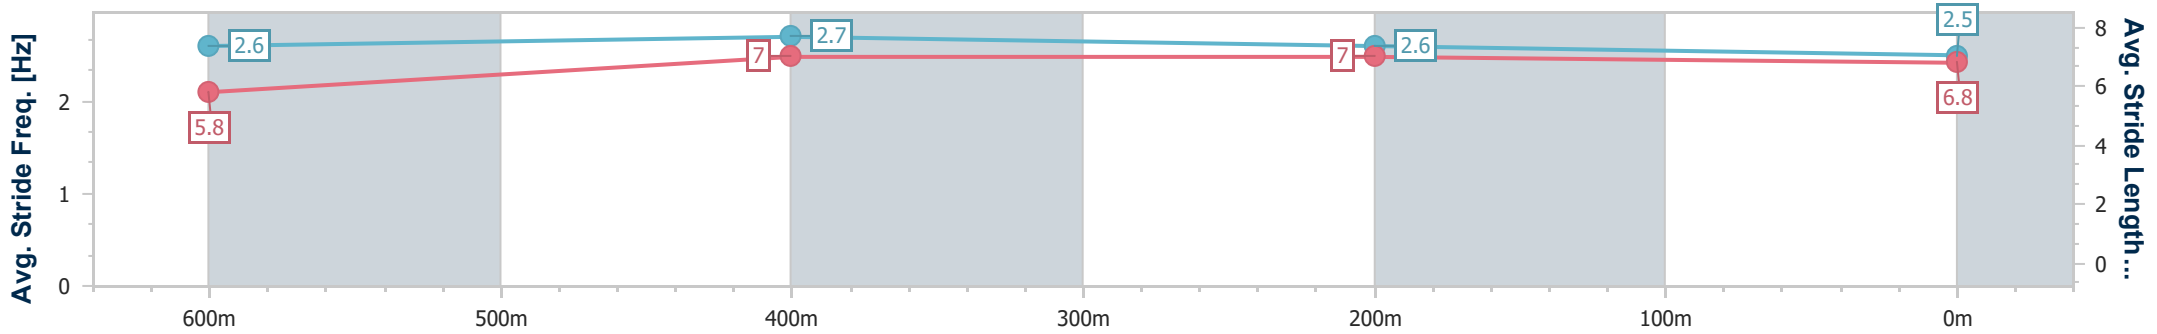

Horse/Jockey Name	Royal Nicci
Final Rank	5
Fastest Section Time (Section)	0:10.34 (600m)
Top Speed [km/h] (Section)	70.6 (600m)
Race State	Finished

Ipswich QLD Professional
Race 4: SIRROMET BM70 Handicap - 800m
10 March 2023 - 13:34

Track Rating: Good 4, Weather: Overcast, Rail Position: +8m Entire

Section	Overall	600m	400m	200m
Section Times	0:46.25 [5] (0:13.28)	0:32.97 [3] (0:10.34)	0:22.63 [2] (0:10.93)	0:11.70 [3] (0:11.70)
Average Speed [km/h]	54.3	69.2	65.7	61.6
Top Speed [km/h]	70.2	70.6	67.4	63.8
Avg. Dist. to Rail [m]	1.2	1.1	0.8	1.0
Avg. Stride Freq. [Hz]	2.6	2.7	2.6	2.5
Avg. Stride Length [m]	5.8	7.0	7.0	6.8

- [ ] Ranking at each section and finish
- -.-.- No data available at this section
- NA No data available