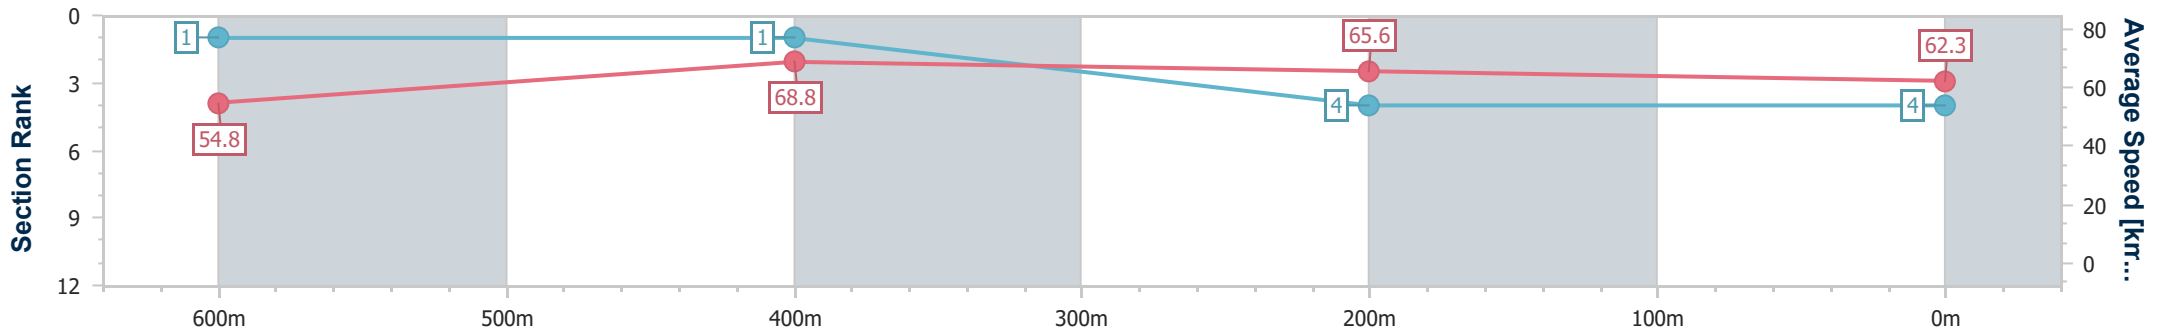

Horse/Jockey Name	Turboart
Final Rank	4
Fastest Section Time (Section)	0:10.48 (600m)
Top Speed [km/h] (Section)	69.8 (600m)
Race State	Finished

Ipswich QLD Professional
Race 4: SIRROMET BM70 Handicap - 800m

10 March 2023 - 13:34

Track Rating: Good 4, Weather: Overcast, Rail Position: +8m Entire

Section	Overall	600m	400m	200m
Section Times	0:46.18 [4] (0:13.16)	0:33.02 [1] (0:10.48)	0:22.54 [1] (0:10.98)	0:11.56 [4] (0:11.56)
Average Speed [km/h]	54.8	68.8	65.6	62.3
Top Speed [km/h]	68.7	69.8	67.7	64.5
Avg. Dist. to Rail [m]	4.1	1.4	0.4	0.4
Avg. Stride Freq. [Hz]	2.4	2.7	2.6	2.5
Avg. Stride Length [m]	6.3	7.2	7.0	7.0

- [ ] Ranking at each section and finish
- -.-.- No data available at this section
- NA No data available