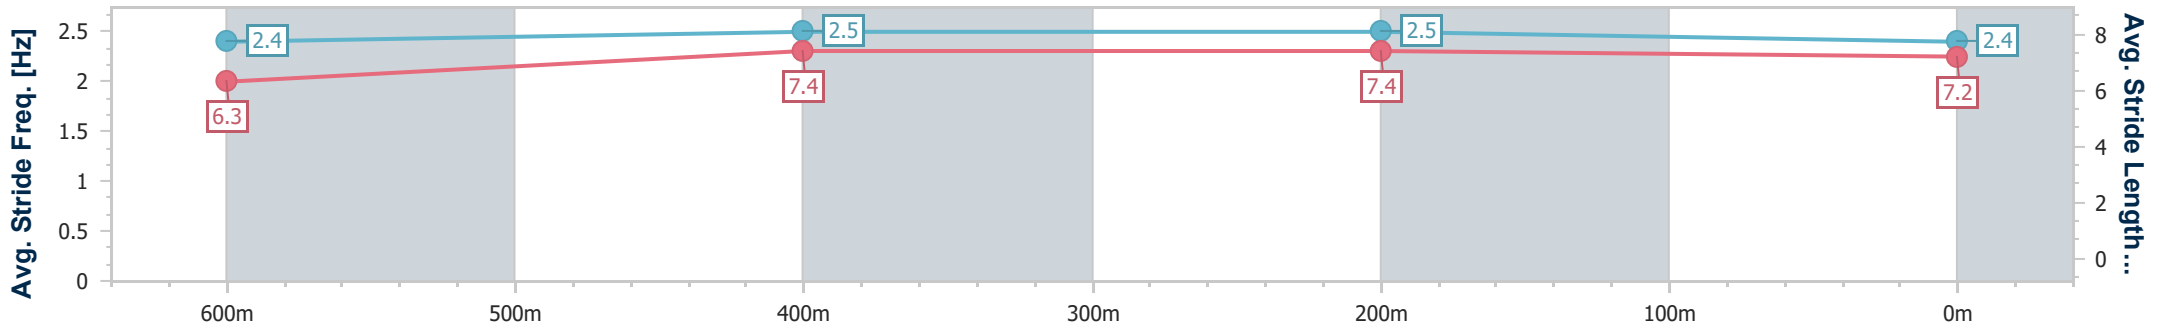

- [ ] Ranking at each section and finish
- .-.- No data available at this section
- NA No data available

Horse/Jockey Name	Bulletin
Final Rank	7
Fastest Section Time (Section)	0:10.72 (600m)
Top Speed [km/h] (Section)	69.6 (Overall)
Race State	Finished

Ipswich QLD Professional  
Race 4: SIRROMET BM70 Handicap - 800m

10 March 2023 - 13:34

Track Rating: Good 4, Weather: Overcast, Rail Position: +8m Entire

Section	Overall	600m	400m	200m
Section Times	0:46.43 [7] (0:13.34)	0:33.09 [4] (0:10.72)	0:22.37 [8] (0:11.00)	0:11.37 [10] (0:11.37)
Average Speed [km/h]	54.1	67.8	66.1	63.5
Top Speed [km/h]	69.6	68.9	66.7	65.6
Avg. Dist. to Rail [m]	9.3	4.1	3.8	6.2
Avg. Stride Freq. [Hz]	2.4	2.5	2.5	2.4
Avg. Stride Length [m]	6.3	7.4	7.4	7.2