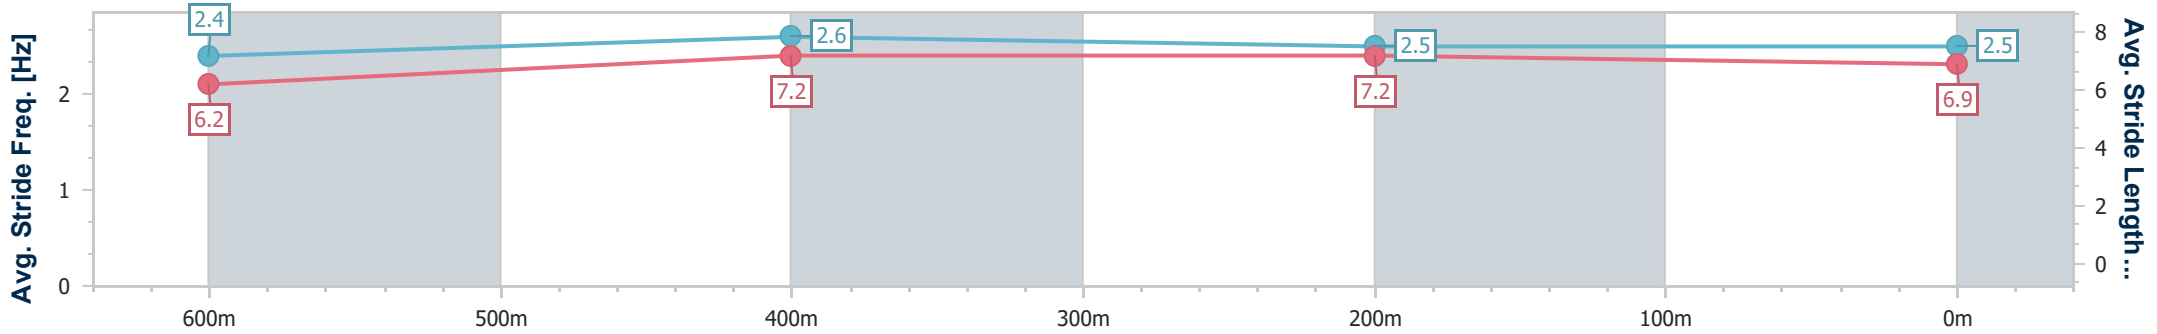

Horse/Jockey Name	Orsetto
Final Rank	6
Fastest Section Time (Section)	0:10.50 (600m)
Top Speed [km/h] (Section)	69.9 (600m)
Race State	Finished

Ipswich QLD Professional
Race 4: SIRROMET BM70 Handicap - 800m

10 March 2023 - 13:34

Track Rating: Good 4, Weather: Overcast, Rail Position: +8m Entire

Section	Overall	600m	400m	200m
Section Times	0:46.34 [6] (0:13.48)	0:32.86 [8] (0:10.50)	0:22.36 [6] (0:10.81)	0:11.55 [5] (0:11.55)
Average Speed [km/h]	53.5	67.8	66.2	62.4
Top Speed [km/h]	68.4	69.9	67.6	64.4
Avg. Dist. to Rail [m]	0.5	1.9	1.5	1.0
Avg. Stride Freq. [Hz]	2.4	2.6	2.5	2.5
Avg. Stride Length [m]	6.2	7.2	7.2	6.9

- [ ] Ranking at each section and finish
- -.-.- No data available at this section
- NA No data available