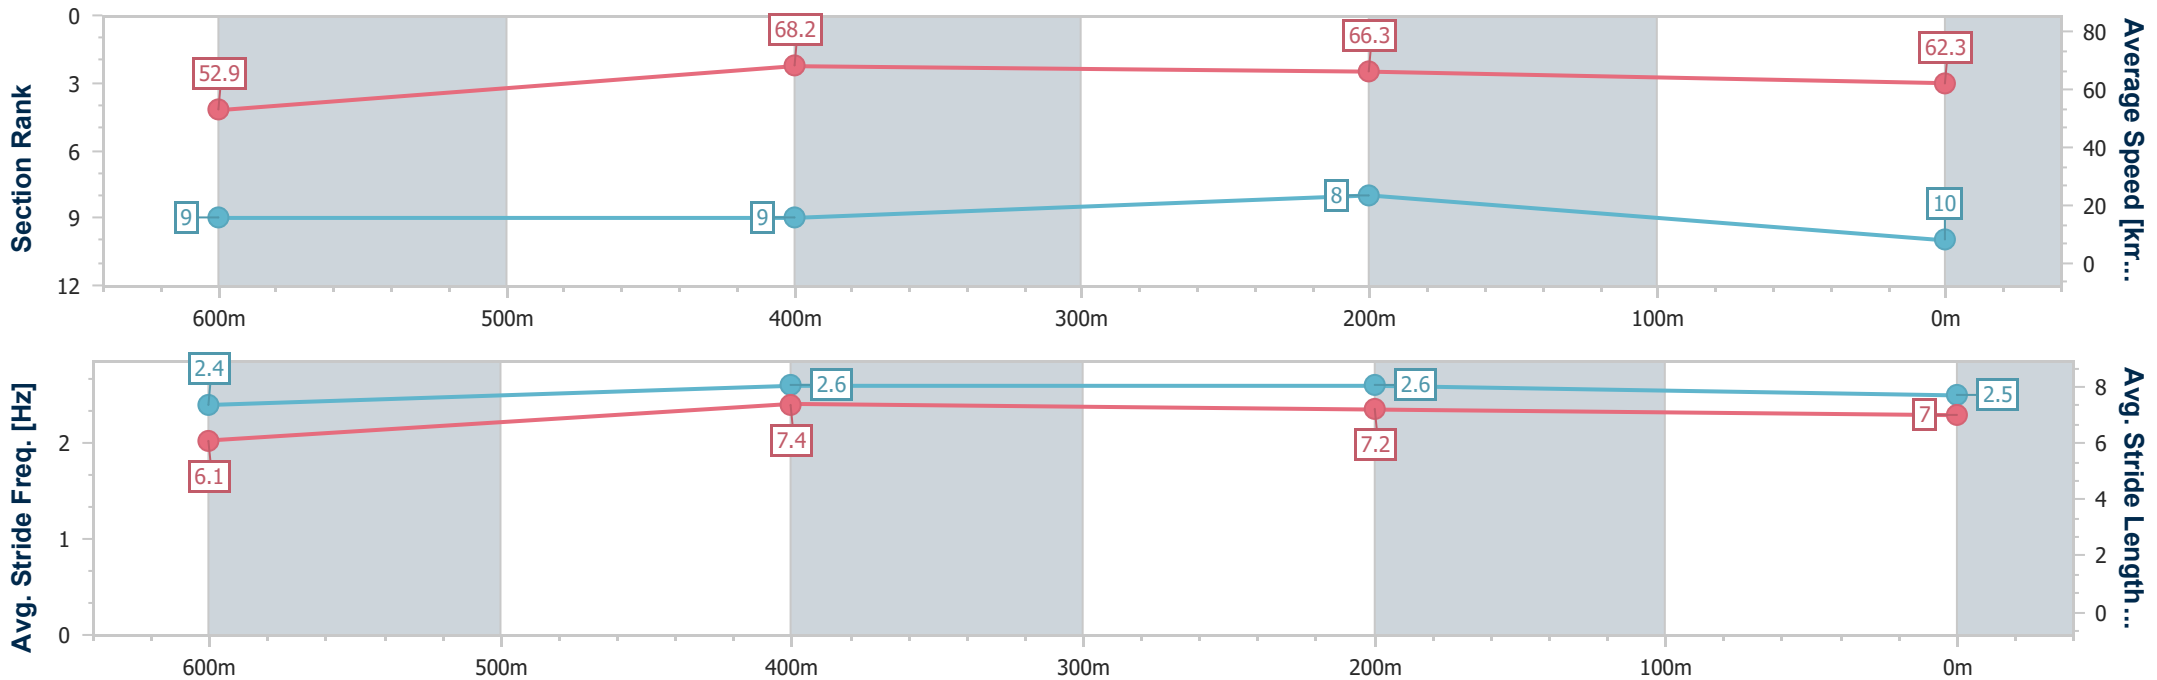

- [ ] Ranking at each section and finish
- .-.- No data available at this section
- NA No data available

Horse/Jockey Name	Ramtastic
Final Rank	10
Fastest Section Time (Section)	0:10.49 (600m)
Top Speed [km/h] (Section)	70.2 (Overall)
Race State	Finished

Ipswich QLD Professional  
Race 4: SIRROMET BM70 Handicap - 800m

10 March 2023 - 13:34

Track Rating: Good 4, Weather: Overcast, Rail Position: +8m Entire

Section	Overall	600m	400m	200m
Section Times	0:46.49 [10] (0:13.63)	0:32.86 [9] (0:10.49)	0:22.37 [9] (0:10.79)	0:11.58 [8] (0:11.58)
Average Speed [km/h]	52.9	68.2	66.3	62.3
Top Speed [km/h]	70.2	70.2	66.7	65.7
Avg. Dist. to Rail [m]	4.2	1.4	1.6	3.0
Avg. Stride Freq. [Hz]	2.4	2.6	2.6	2.5
Avg. Stride Length [m]	6.1	7.4	7.2	7.0

- [ ] Ranking at each section and finish
- .-.- No data available at this section
- NA No data available