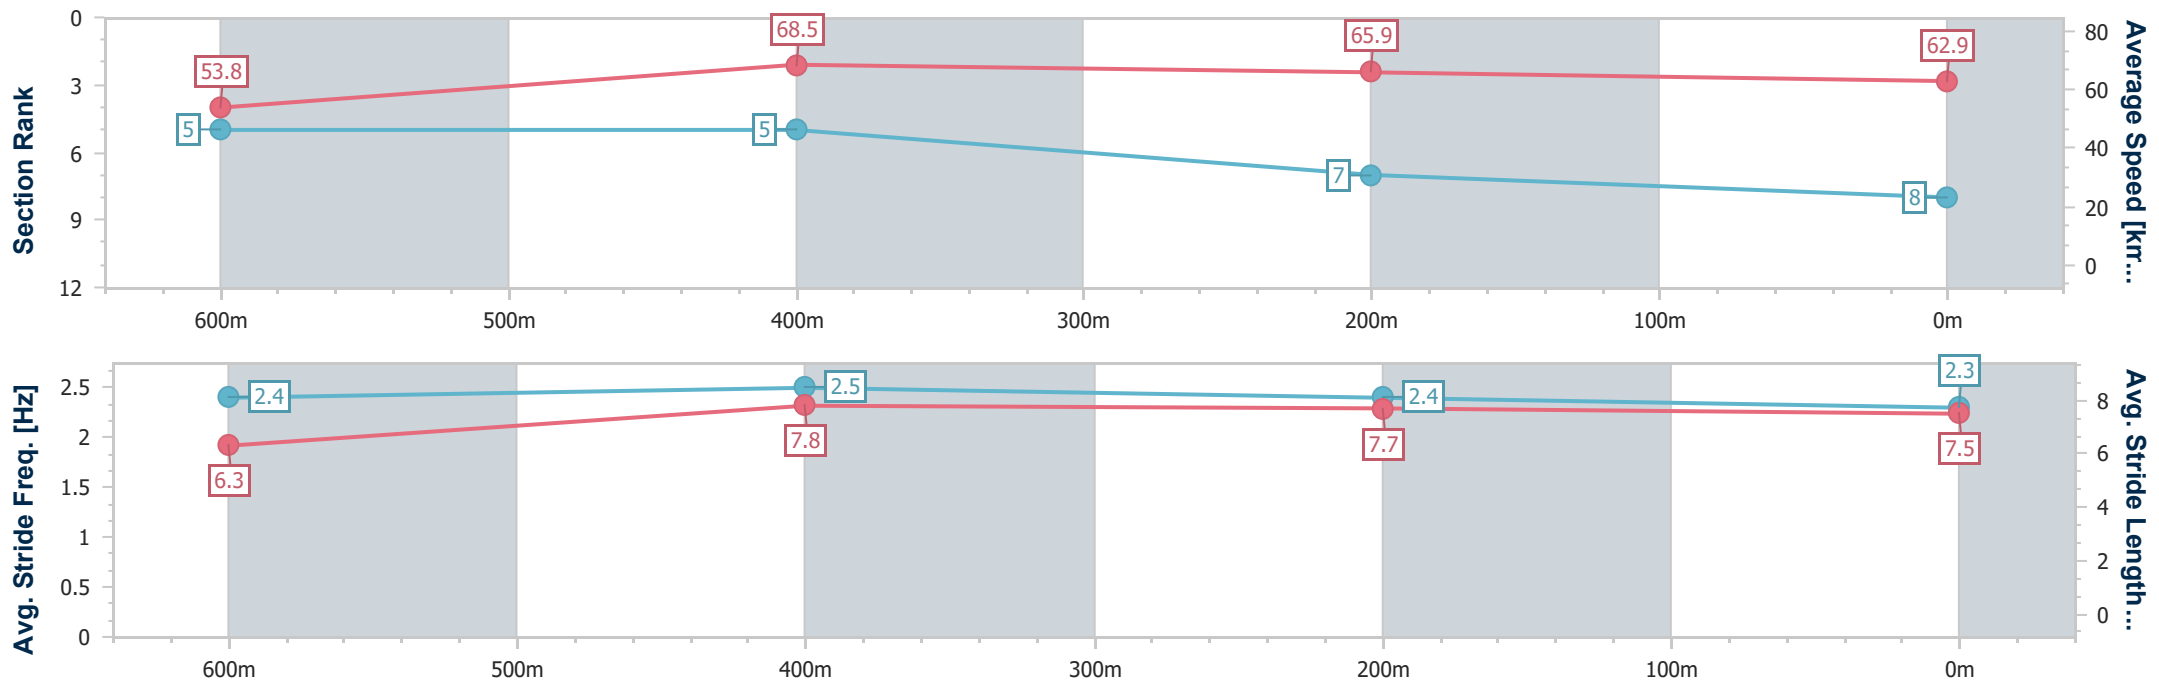

Horse/Jockey Name	Deep State
Final Rank	8
Fastest Section Time (Section)	0:10.56 (600m)
Top Speed [km/h] (Section)	69.6 (600m)
Race State	Finished

Ipswich QLD Professional
Race 4: SIRROMET BM70 Handicap - 800m

10 March 2023 - 13:34

Track Rating: Good 4, Weather: Overcast, Rail Position: +8m Entire

Section	Overall	600m	400m	200m
Section Times	0:46.43 [8] (0:13.39)	0:33.04 [5] (0:10.56)	0:22.48 [5] (0:11.00)	0:11.48 [7] (0:11.48)
Average Speed [km/h]	53.8	68.5	65.9	62.9
Top Speed [km/h]	68.2	69.6	68.4	65.1
Avg. Dist. to Rail [m]	7.3	2.1	3.3	5.1
Avg. Stride Freq. [Hz]	2.4	2.5	2.4	2.3
Avg. Stride Length [m]	6.3	7.8	7.7	7.5

- [ ] Ranking at each section and finish
- -.-.- No data available at this section
- NA No data available