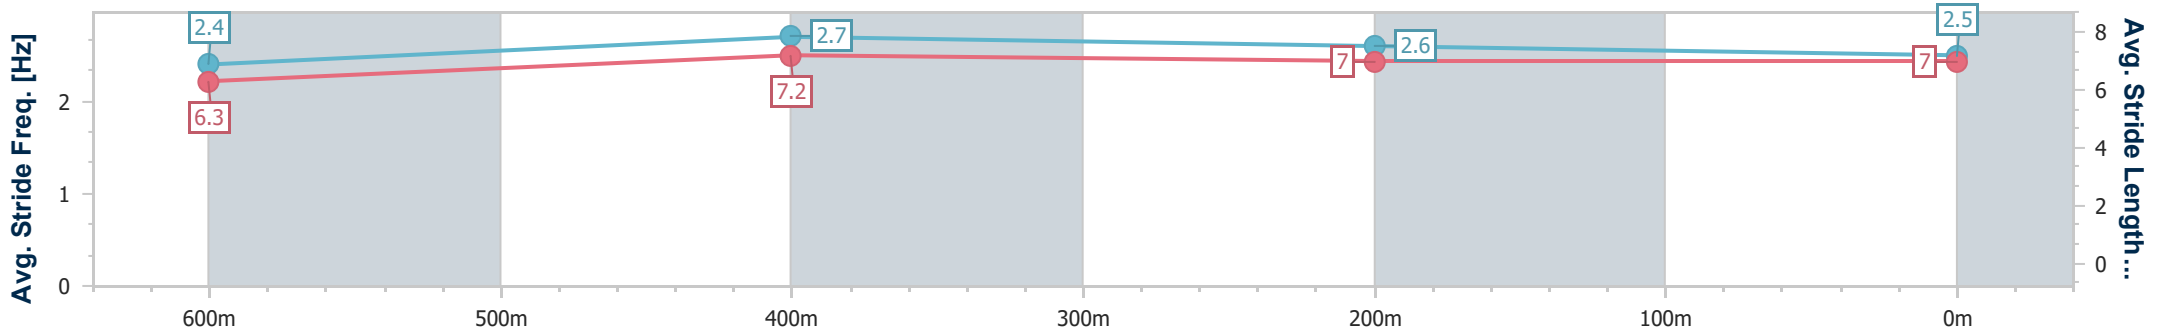

Horse/Jockey Name	Turboart
Final Rank	4
Fastest Section Time (Section)	0:10.48 (600m)
Top Speed [km/h] (Section)	69.8 (600m)
Race State	Finished

Ipswich QLD Professional
Race 4: SIRROMET BM70 Handicap - 800m

10 March 2023 - 13:34

Track Rating: Good 4, Weather: Overcast, Rail Position: +8m Entire

Section	Overall	600m	400m	200m
Section Times	0:46.18 [4] (0:13.16)	0:33.02 [1] (0:10.48)	0:22.54 [1] (0:10.98)	0:11.56 [4] (0:11.56)
Average Speed [km/h]	54.8	68.8	65.6	62.3
Top Speed [km/h]	68.7	69.8	67.7	64.5
Avg. Dist. to Rail [m]	4.1	1.4	0.4	0.4
Avg. Stride Freq. [Hz]	2.4	2.7	2.6	2.5
Avg. Stride Length [m]	6.3	7.2	7.0	7.0

- [ ] Ranking at each section and finish
- -.-.- No data available at this section
- NA No data available