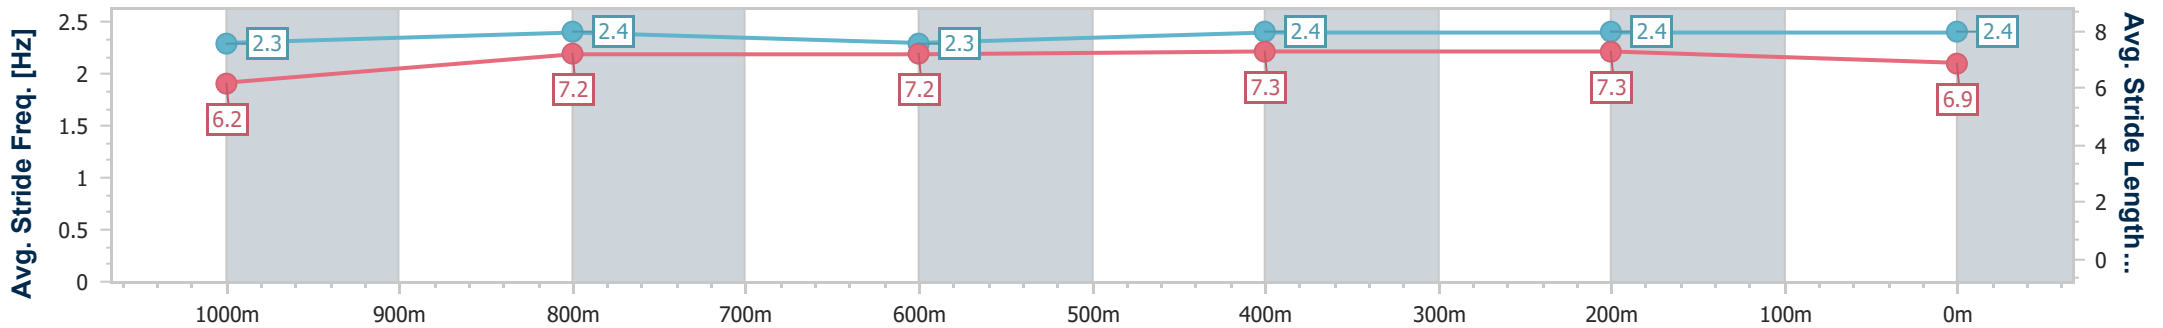

05 March 2023 - 16:07

Track Rating: Good 4, Weather: Fine, Rail Position: True Entire Course

Section	Overall	1000m	800m	600m	400m	200m
Section Times	1:11.96 [1] (0:13.81)	0:58.15 [2] (0:11.40)	0:46.75 [3] (0:11.86)	0:34.89 [3] (0:11.45)	0:23.44 [3] (0:11.25)	0:12.19 [1] (0:12.19)
Average Speed [km/h]	52.2	62.9	61.1	63.5	64.0	59.1
Top Speed [km/h]	64.3	64.7	63.2	65.1	65.5	61.8
Avg. Dist. to Rail [m]	1.5	1.3	1.6	1.4	5.6	5.8
Avg. Stride Freq. [Hz]	2.3	2.4	2.3	2.4	2.4	2.4
Avg. Stride Length [m]	6.2	7.2	7.2	7.3	7.3	6.9