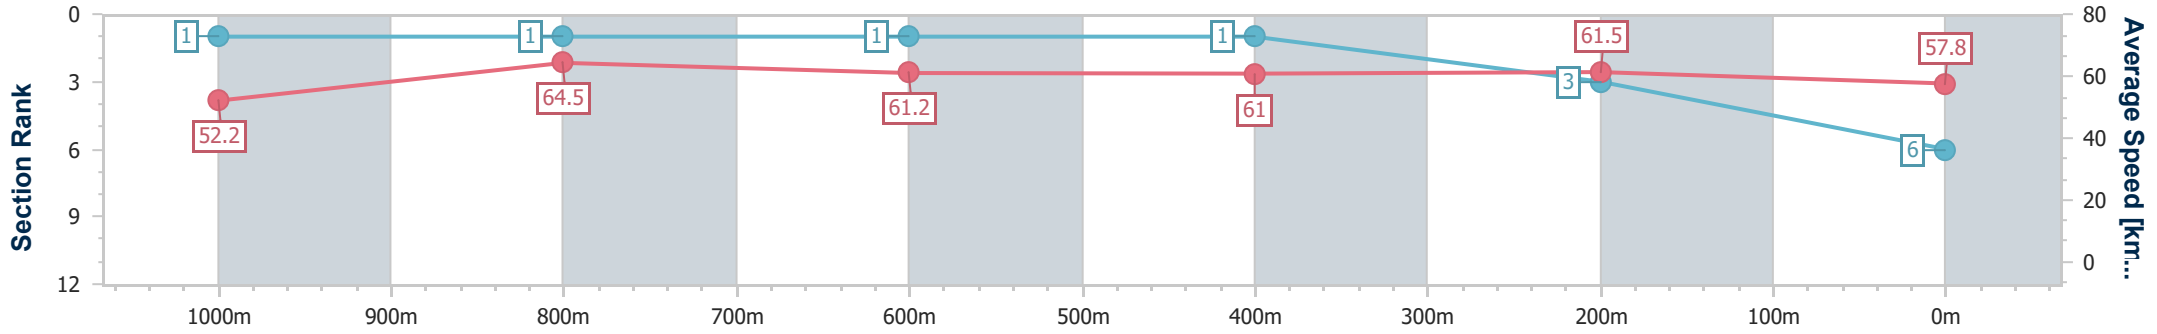

Horse/Jockey Name	Clearly George
Final Rank	6
Fastest Section Time (Section)	0:11.10 (1000m)
Top Speed [km/h] (Section)	65.9 (1000m)
Race State	Finished

Sunshine Coast QLD Professional
Race 6: PIERCE AVENUE LODGE PTY LTD QTIS Three-Year-Old BENCHMARK 65 Handicap - 1200m

05 March 2023 - 16:07

Track Rating: Good 4, Weather: Fine, Rail Position: True Entire Course

Section	Overall	1000m	800m	600m	400m	200m									
Section Times	1:12.53 [6] (0:13.79)	0:58.74 [1] (0:11.10)	0:47.64 [1] (0:11.64)	0:36.00 [1] (0:11.83)	0:24.17 [1] (0:11.70)	0:12.47 [3] (0:12.47)									
Average Speed [km/h]	52.2	64.5	61.2	61.0	61.5	57.8									
Top Speed [km/h]	65.7	65.9	63.3	61.3	62.7	60.4									
Avg. Dist. to Rail [m]	2.8	1.5	1.5	0.4	3.5	3.7									
Avg. Stride Freq. [Hz]	2.3	2.4	2.3	2.3	2.3	2.2									
Avg. Stride Length [m]	6.3	7.6	7.4	7.4	7.4	7.2									

- [ ] Ranking at each section and finish
- -.-.- No data available at this section
- NA No data available