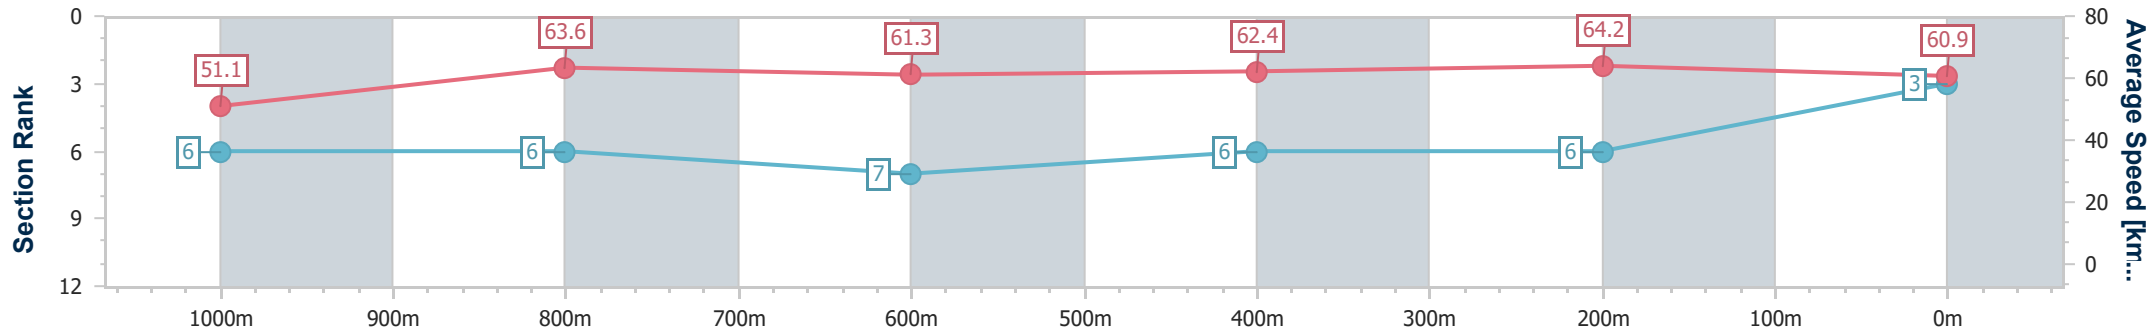

Horse/Jockey Name	Still Ready
Final Rank	3
Fastest Section Time (Section)	0:11.19 (400m)
Top Speed [km/h] (Section)	65.7 (400m)
Race State	Finished

Sunshine Coast QLD Professional
Race 6: PIERCE AVENUE LODGE PTY LTD QTIS Three-Year-Old BENCHMARK 65 Handicap - 1200m

05 March 2023 - 16:07

Track Rating: Good 4, Weather: Fine, Rail Position: True Entire Course

Section	Overall	1000m	800m	600m	400m	200m
Section Times	1:12.26 [3] (0:14.09)	0:58.17 [6] (0:11.38)	0:46.79 [6] (0:11.98)	0:34.81 [7] (0:11.76)	0:23.05 [6] (0:11.19)	0:11.86 [6] (0:11.86)
Average Speed [km/h]	51.1	63.6	61.3	62.4	64.2	60.9
Top Speed [km/h]	65.0	65.2	62.7	63.8	65.7	63.7
Avg. Dist. to Rail [m]	5.9	2.5	3.2	3.3	6.2	9.7
Avg. Stride Freq. [Hz]	2.3	2.4	2.3	2.3	2.4	2.3
Avg. Stride Length [m]	6.1	7.2	7.2	7.5	7.5	7.4

- [ ] Ranking at each section and finish
- -.-.- No data available at this section
- NA No data available