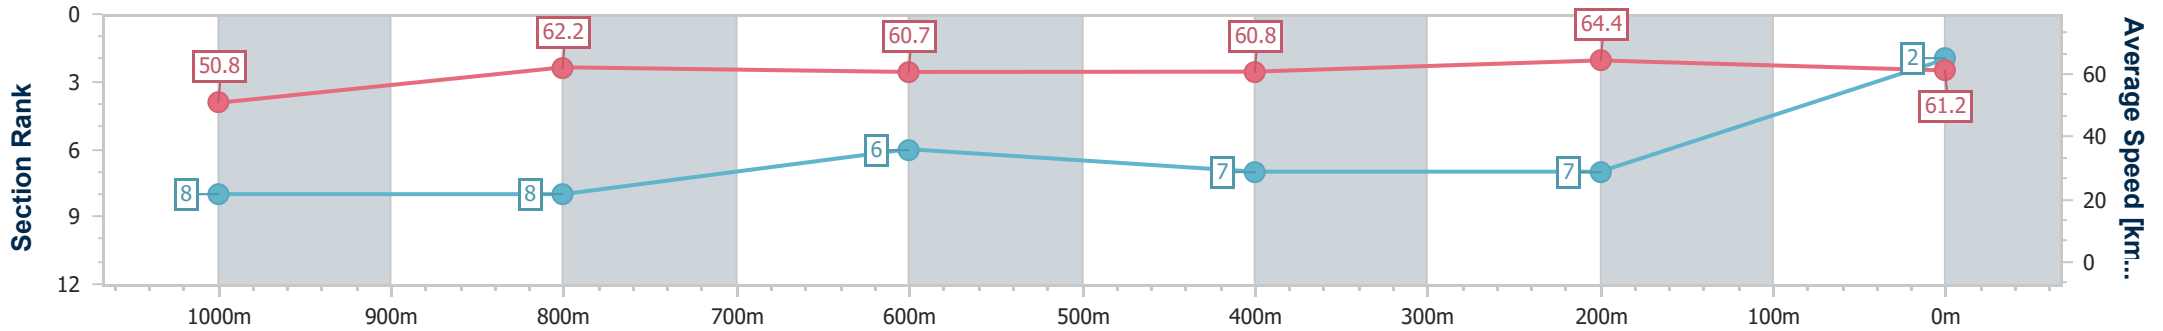

Horse/Jockey Name	Granite Prince
Final Rank	2
Fastest Section Time (Section)	0:11.18 (400m)
Top Speed [km/h] (Section)	65.3 (400m)
Race State	Finished

Sunshine Coast QLD Professional
Race 6: PIERCE AVENUE LODGE PTY LTD QTIS Three-Year-Old BENCHMARK 65 Handicap - 1200m

05 March 2023 - 16:07

Track Rating: Good 4, Weather: Fine, Rail Position: True Entire Course

Section	Overall	1000m	800m	600m	400m	200m								
Section Times	1:12.19 [2] (0:14.21)	0:57.98 [8] (0:11.45)	0:46.53 [8] (0:11.73)	0:34.80 [6] (0:11.85)	0:22.95 [7] (0:11.18)	0:11.77 [7] (0:11.77)								
Average Speed [km/h]	50.8	62.2	60.7	60.8	64.4	61.2								
Top Speed [km/h]	63.3	64.6	61.8	64.6	65.3	64.0								
Avg. Dist. to Rail [m]	1.5	2.1	2.1	0.2	2.8	2.6								
Avg. Stride Freq. [Hz]	2.3	2.3	2.3	2.3	2.4	2.3								
Avg. Stride Length [m]	6.1	7.4	7.3	7.3	7.5	7.3								

- [ ] Ranking at each section and finish
- -.-.- No data available at this section
- NA No data available