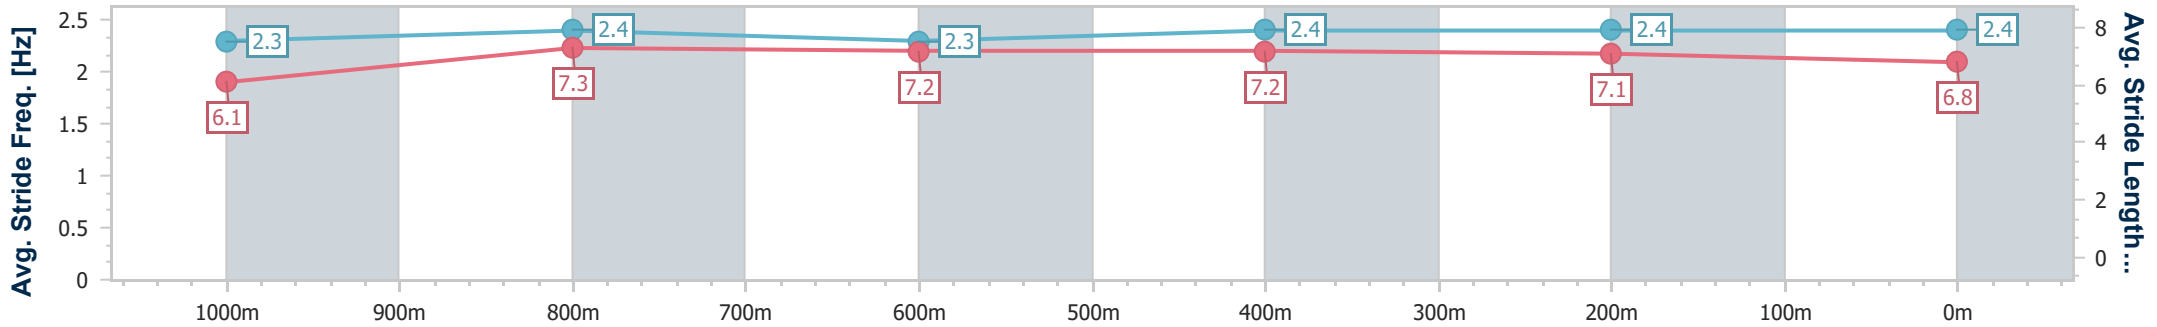

Horse/Jockey Name	More Than Subtle
Final Rank	8
Fastest Section Time (Section)	0:11.31 (1000m)
Top Speed [km/h] (Section)	65.8 (1000m)
Race State	Finished

Sunshine Coast QLD Professional
Race 6: PIERCE AVENUE LODGE PTY LTD QTIS Three-Year-Old BENCHMARK 65 Handicap - 1200m

05 March 2023 - 16:07

Track Rating: Good 4, Weather: Fine, Rail Position: True Entire Course

Section	Overall	1000m	800m	600m	400m	200m
Section Times	1:12.80 [8] (0:14.13)	0:58.67 [7] (0:11.31)	0:47.36 [5] (0:11.91)	0:35.45 [5] (0:11.61)	0:23.84 [5] (0:11.44)	0:12.40 [5] (0:12.40)
Average Speed [km/h]	50.9	63.8	61.2	62.6	62.9	58.1
Top Speed [km/h]	64.3	65.8	63.1	64.4	64.8	61.1
Avg. Dist. to Rail [m]	0.9	0.7	2.3	1.7	3.6	4.2
Avg. Stride Freq. [Hz]	2.3	2.4	2.3	2.4	2.4	2.4
Avg. Stride Length [m]	6.1	7.3	7.2	7.2	7.1	6.8

- [ ] Ranking at each section and finish
- -.-.- No data available at this section
- NA No data available