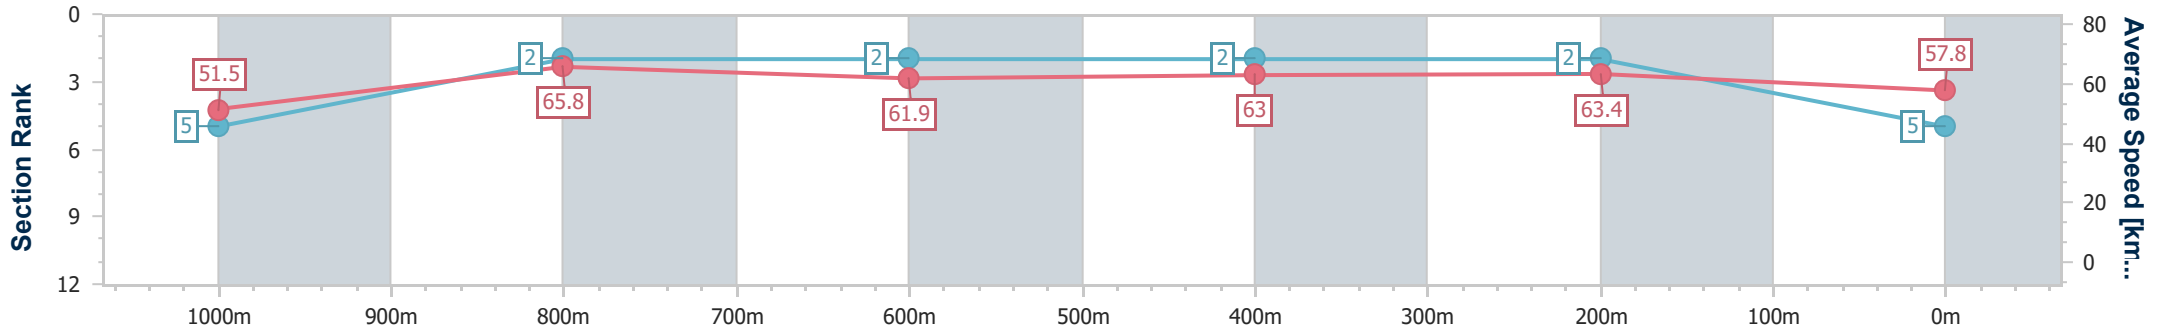

Horse/Jockey Name	Noted
Final Rank	5
Fastest Section Time (Section)	0:11.06 (1000m)
Top Speed [km/h] (Section)	68.3 (1000m)
Race State	Finished

Sunshine Coast QLD Professional
Race 6: PIERCE AVENUE LODGE PTY LTD QTIS Three-Year-Old BENCHMARK 65 Handicap - 1200m

05 March 2023 - 16:07

Track Rating: Good 4, Weather: Fine, Rail Position: True Entire Course

Section	Overall	1000m	800m	600m	400m	200m
Section Times	1:12.34 [5] (0:13.97)	0:58.37 [5] (0:11.06)	0:47.31 [2] (0:11.86)	0:35.45 [2] (0:11.61)	0:23.84 [2] (0:11.36)	0:12.48 [2] (0:12.48)
Average Speed [km/h]	51.5	65.8	61.9	63.0	63.4	57.8
Top Speed [km/h]	66.0	68.3	63.2	64.9	65.3	61.3
Avg. Dist. to Rail [m]	10.6	5.4	3.4	3.2	7.9	8.2
Avg. Stride Freq. [Hz]	2.3	2.3	2.2	2.3	2.4	2.3
Avg. Stride Length [m]	6.1	7.7	7.5	7.4	7.3	7.0

- [ ] Ranking at each section and finish
- -.-.- No data available at this section
- NA No data available