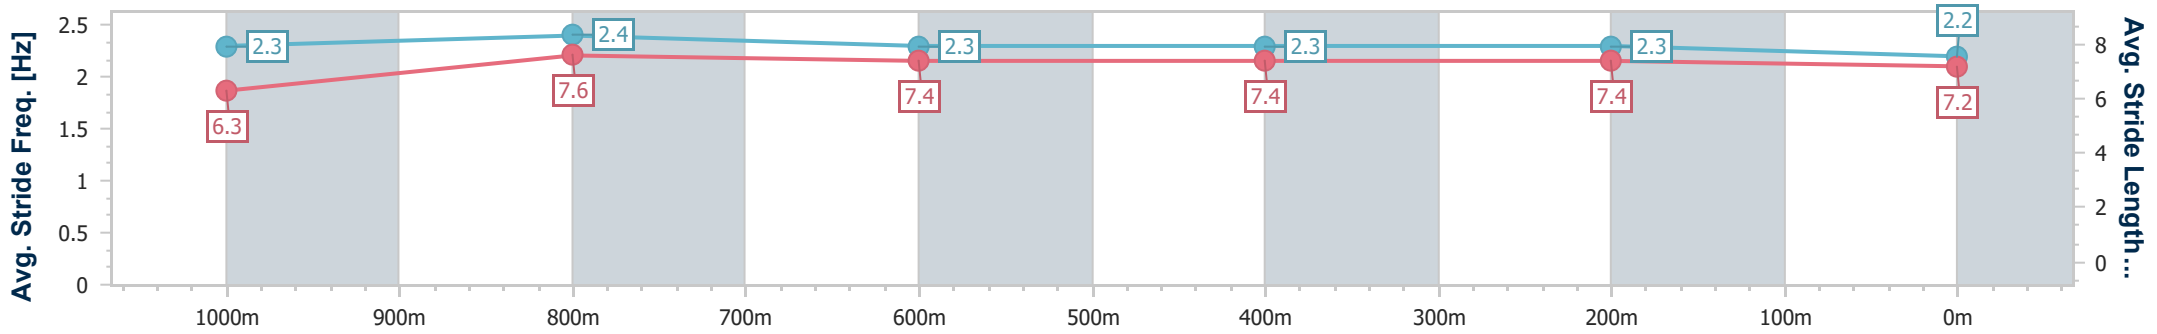

Horse/Jockey Name	Clearly George
Final Rank	6
Fastest Section Time (Section)	0:11.10 (1000m)
Top Speed [km/h] (Section)	65.9 (1000m)
Race State	Finished

Sunshine Coast QLD Professional
Race 6: PIERCE AVENUE LODGE PTY LTD QTIS Three-Year-Old BENCHMARK 65 Handicap - 1200m

05 March 2023 - 16:07

Track Rating: Good 4, Weather: Fine, Rail Position: True Entire Course

Section	Overall	1000m	800m	600m	400m	200m									
Section Times	1:12.53 [6] (0:13.79)	0:58.74 [1] (0:11.10)	0:47.64 [1] (0:11.64)	0:36.00 [1] (0:11.83)	0:24.17 [1] (0:11.70)	0:12.47 [3] (0:12.47)									
Average Speed [km/h]	52.2	64.5	61.2	61.0	61.5	57.8									
Top Speed [km/h]	65.7	65.9	63.3	61.3	62.7	60.4									
Avg. Dist. to Rail [m]	2.8	1.5	1.5	0.4	3.5	3.7									
Avg. Stride Freq. [Hz]	2.3	2.4	2.3	2.3	2.3	2.2									
Avg. Stride Length [m]	6.3	7.6	7.4	7.4	7.4	7.2									

- [ ] Ranking at each section and finish
- -.-.- No data available at this section
- NA No data available