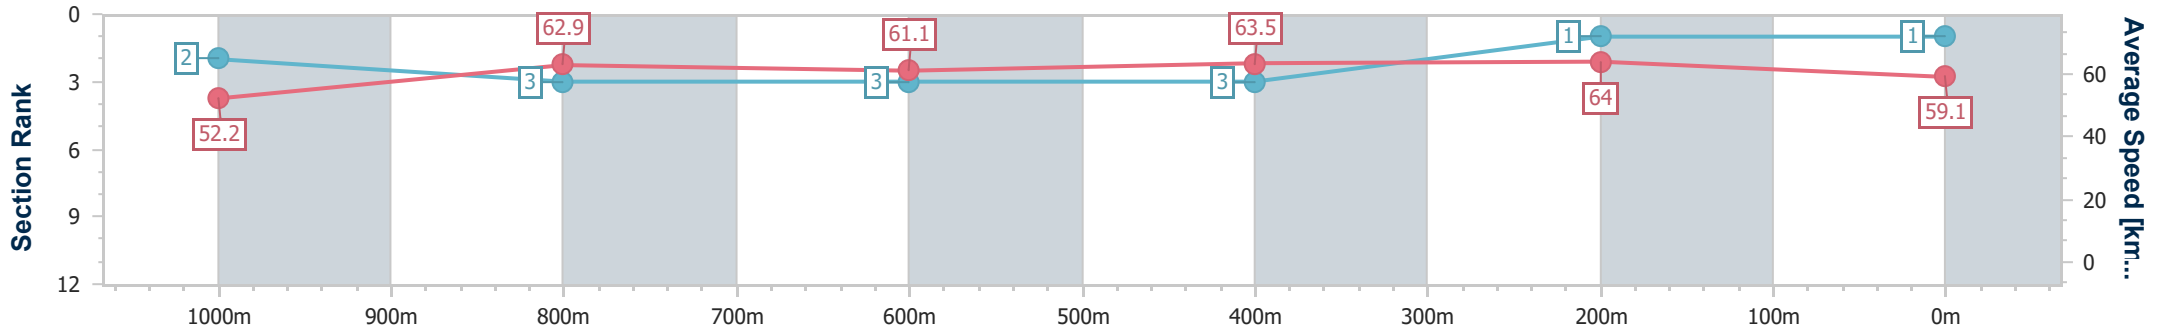

05 March 2023 - 16:07

Track Rating: Good 4, Weather: Fine, Rail Position: True Entire Course

Section	Overall	1000m	800m	600m	400m	200m
Section Times	1:11.96 [1] (0:13.81)	0:58.15 [2] (0:11.40)	0:46.75 [3] (0:11.86)	0:34.89 [3] (0:11.45)	0:23.44 [3] (0:11.25)	0:12.19 [1] (0:12.19)
Average Speed [km/h]	52.2	62.9	61.1	63.5	64.0	59.1
Top Speed [km/h]	64.3	64.7	63.2	65.1	65.5	61.8
Avg. Dist. to Rail [m]	1.5	1.3	1.6	1.4	5.6	5.8
Avg. Stride Freq. [Hz]	2.3	2.4	2.3	2.4	2.4	2.4
Avg. Stride Length [m]	6.2	7.2	7.2	7.3	7.3	6.9