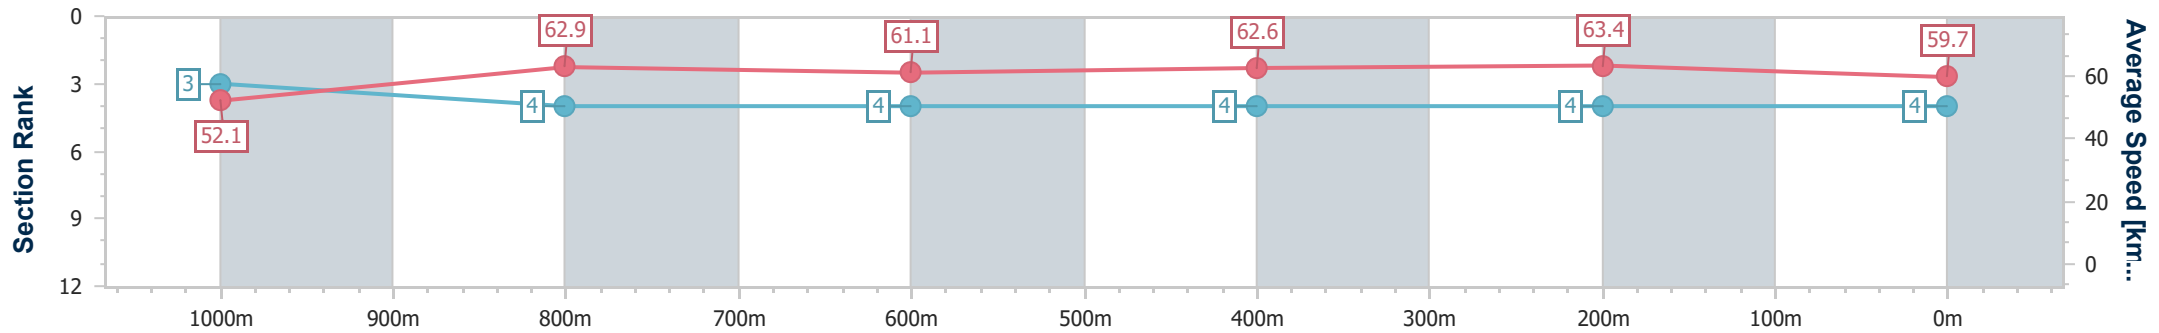

Horse/Jockey Name	Primed For Victory
Final Rank	4
Fastest Section Time (Section)	0:11.35 (400m)
Top Speed [km/h] (Section)	64.9 (400m)
Race State	Finished

Sunshine Coast QLD Professional
Race 6: PIERCE AVENUE LODGE PTY LTD QTIS Three-Year-Old BENCHMARK 65 Handicap - 1200m

05 March 2023 - 16:07

Track Rating: Good 4, Weather: Fine, Rail Position: True Entire Course

Section	Overall	1000m	800m	600m	400m	200m								
Section Times	1:12.30 [4] (0:13.81)	0:58.49 [3] (0:11.51)	0:46.98 [4] (0:11.96)	0:35.02 [4] (0:11.60)	0:23.42 [4] (0:11.35)	0:12.07 [4] (0:12.07)								
Average Speed [km/h]	52.1	62.9	61.1	62.6	63.4	59.7								
Top Speed [km/h]	63.9	64.7	61.6	64.5	64.9	62.0								
Avg. Dist. to Rail [m]	5.4	3.0	2.4	1.3	5.1	6.6								
Avg. Stride Freq. [Hz]	2.3	2.4	2.3	2.3	2.4	2.3								
Avg. Stride Length [m]	6.2	7.4	7.3	7.4	7.4	7.3								

- [ ] Ranking at each section and finish
- -.-.- No data available at this section
- NA No data available