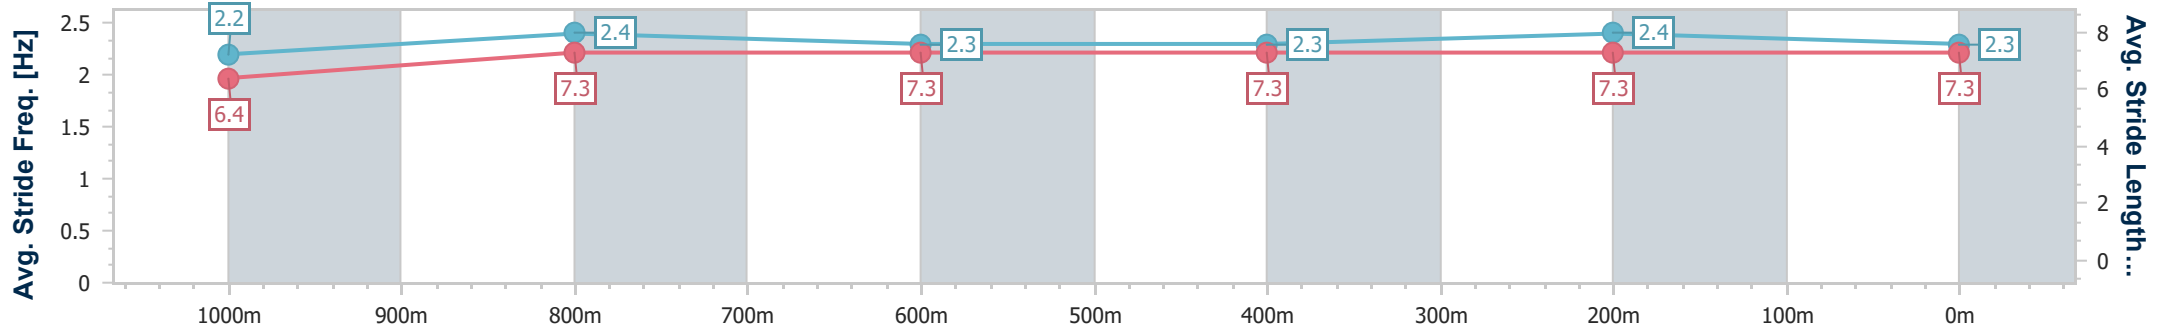

Horse/Jockey Name	Spooky Spirit
Final Rank	7
Fastest Section Time (Section)	0:11.21 (400m)
Top Speed [km/h] (Section)	65.9 (400m)
Race State	Finished

Sunshine Coast QLD Professional
Race 6: PIERCE AVENUE LODGE PTY LTD QTIS Three-Year-Old BENCHMARK 65 Handicap - 1200m

05 March 2023 - 16:07

Track Rating: Good 4, Weather: Fine, Rail Position: True Entire Course

Section	Overall	1000m	800m	600m	400m	200m								
Section Times	1:12.55 [7] (0:13.89)	0:58.66 [4] (0:11.66)	0:47.00 [7] (0:12.03)	0:34.97 [8] (0:11.80)	0:23.17 [8] (0:11.21)	0:11.96 [8] (0:11.96)								
Average Speed [km/h]	51.9	62.4	61.0	61.9	64.3	60.2								
Top Speed [km/h]	62.3	63.9	62.9	63.2	65.9	63.8								
Avg. Dist. to Rail [m]	9.8	4.2	3.5	2.5	6.8	9.9								
Avg. Stride Freq. [Hz]	2.2	2.4	2.3	2.3	2.4	2.3								
Avg. Stride Length [m]	6.4	7.3	7.3	7.3	7.3	7.3								

- [ ] Ranking at each section and finish
- -.-.- No data available at this section
- NA No data available