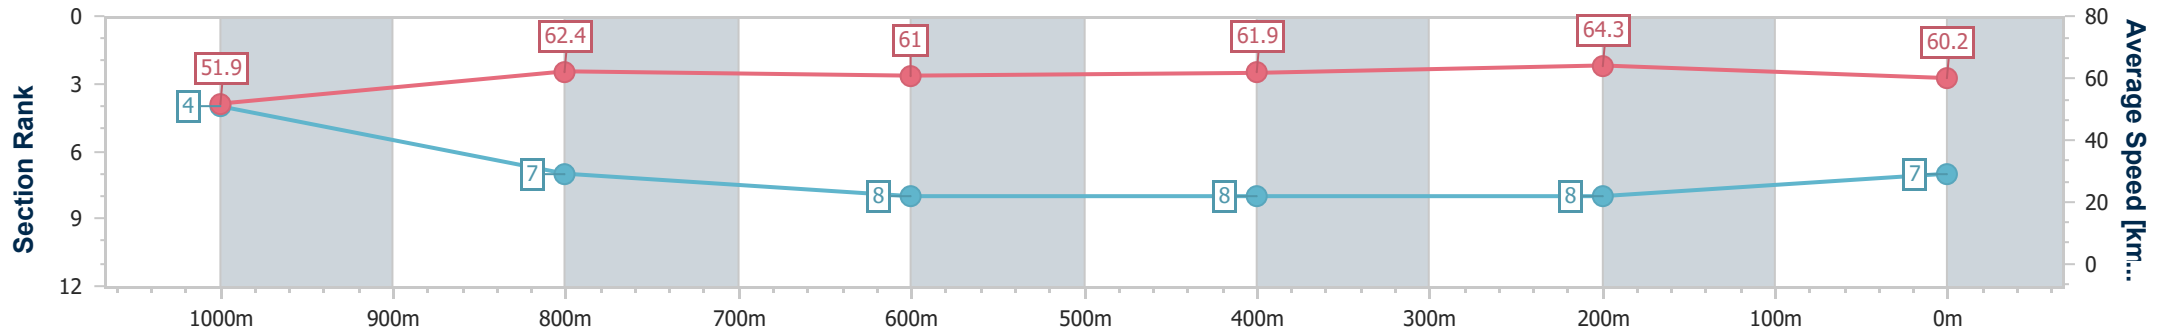

Horse/Jockey Name	Spooky Spirit
Final Rank	7
Fastest Section Time (Section)	0:11.21 (400m)
Top Speed [km/h] (Section)	65.9 (400m)
Race State	Finished

Sunshine Coast QLD Professional
Race 6: PIERCE AVENUE LODGE PTY LTD QTIS Three-Year-Old BENCHMARK 65 Handicap - 1200m

05 March 2023 - 16:07

Track Rating: Good 4, Weather: Fine, Rail Position: True Entire Course

Section	Overall	1000m	800m	600m	400m	200m								
Section Times	1:12.55 [7] (0:13.89)	0:58.66 [4] (0:11.66)	0:47.00 [7] (0:12.03)	0:34.97 [8] (0:11.80)	0:23.17 [8] (0:11.21)	0:11.96 [8] (0:11.96)								
Average Speed [km/h]	51.9	62.4	61.0	61.9	64.3	60.2								
Top Speed [km/h]	62.3	63.9	62.9	63.2	65.9	63.8								
Avg. Dist. to Rail [m]	9.8	4.2	3.5	2.5	6.8	9.9								
Avg. Stride Freq. [Hz]	2.2	2.4	2.3	2.3	2.4	2.3								
Avg. Stride Length [m]	6.4	7.3	7.3	7.3	7.3	7.3								

- [ ] Ranking at each section and finish
- -.-.- No data available at this section
- NA No data available