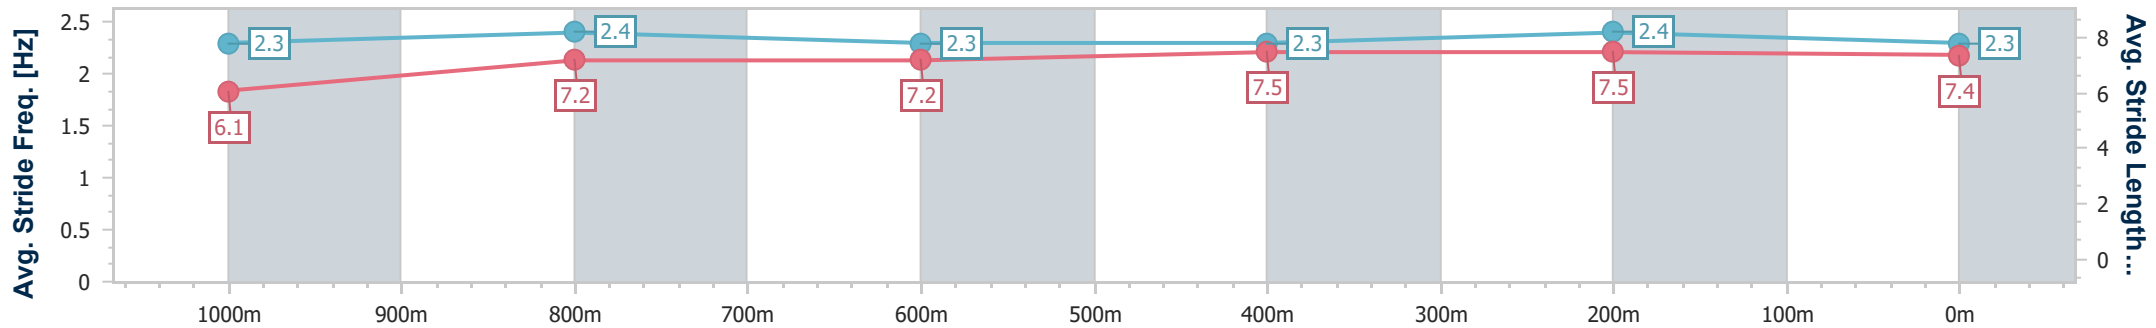

Horse/Jockey Name	Still Ready
Final Rank	3
Fastest Section Time (Section)	0:11.19 (400m)
Top Speed [km/h] (Section)	65.7 (400m)
Race State	Finished

Sunshine Coast QLD Professional
Race 6: PIERCE AVENUE LODGE PTY LTD QTIS Three-Year-Old BENCHMARK 65 Handicap - 1200m

05 March 2023 - 16:07

Track Rating: Good 4, Weather: Fine, Rail Position: True Entire Course

Section	Overall	1000m	800m	600m	400m	200m
Section Times	1:12.26 [3] (0:14.09)	0:58.17 [6] (0:11.38)	0:46.79 [6] (0:11.98)	0:34.81 [7] (0:11.76)	0:23.05 [6] (0:11.19)	0:11.86 [6] (0:11.86)
Average Speed [km/h]	51.1	63.6	61.3	62.4	64.2	60.9
Top Speed [km/h]	65.0	65.2	62.7	63.8	65.7	63.7
Avg. Dist. to Rail [m]	5.9	2.5	3.2	3.3	6.2	9.7
Avg. Stride Freq. [Hz]	2.3	2.4	2.3	2.3	2.4	2.3
Avg. Stride Length [m]	6.1	7.2	7.2	7.5	7.5	7.4

- [ ] Ranking at each section and finish
- -.-.- No data available at this section
- NA No data available