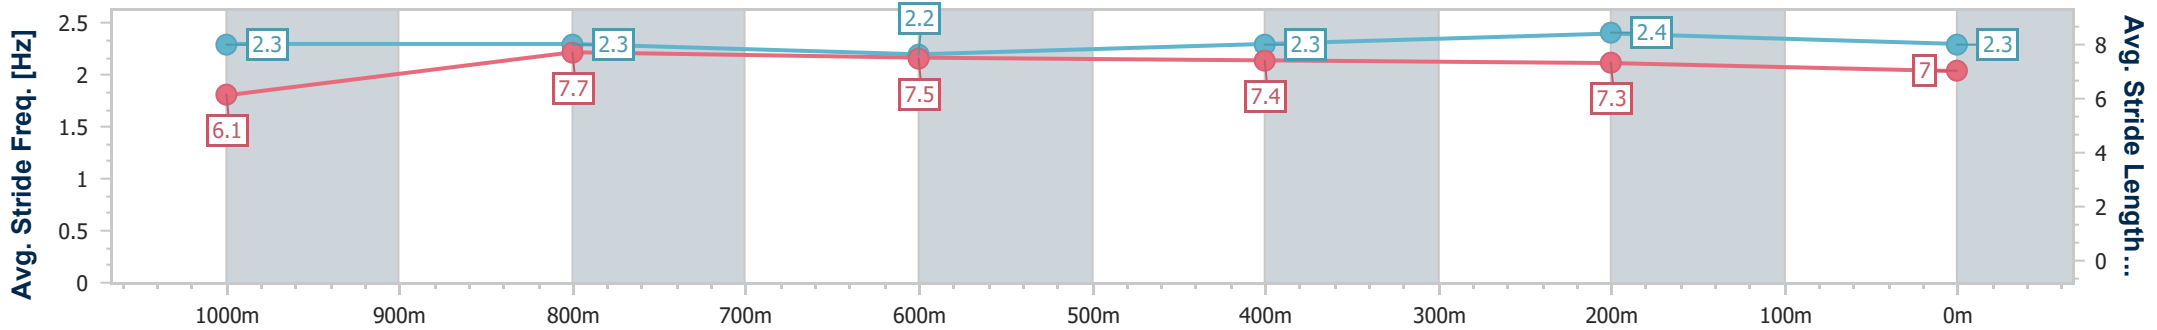

Horse/Jockey Name	Noted
Final Rank	5
Fastest Section Time (Section)	0:11.06 (1000m)
Top Speed [km/h] (Section)	68.3 (1000m)
Race State	Finished

Sunshine Coast QLD Professional
Race 6: PIERCE AVENUE LODGE PTY LTD QTIS Three-Year-Old BENCHMARK 65 Handicap - 1200m

05 March 2023 - 16:07

Track Rating: Good 4, Weather: Fine, Rail Position: True Entire Course

Section	Overall	1000m	800m	600m	400m	200m
Section Times	1:12.34 [5] (0:13.97)	0:58.37 [5] (0:11.06)	0:47.31 [2] (0:11.86)	0:35.45 [2] (0:11.61)	0:23.84 [2] (0:11.36)	0:12.48 [2] (0:12.48)
Average Speed [km/h]	51.5	65.8	61.9	63.0	63.4	57.8
Top Speed [km/h]	66.0	68.3	63.2	64.9	65.3	61.3
Avg. Dist. to Rail [m]	10.6	5.4	3.4	3.2	7.9	8.2
Avg. Stride Freq. [Hz]	2.3	2.3	2.2	2.3	2.4	2.3
Avg. Stride Length [m]	6.1	7.7	7.5	7.4	7.3	7.0

- [ ] Ranking at each section and finish
- -.-.- No data available at this section
- NA No data available