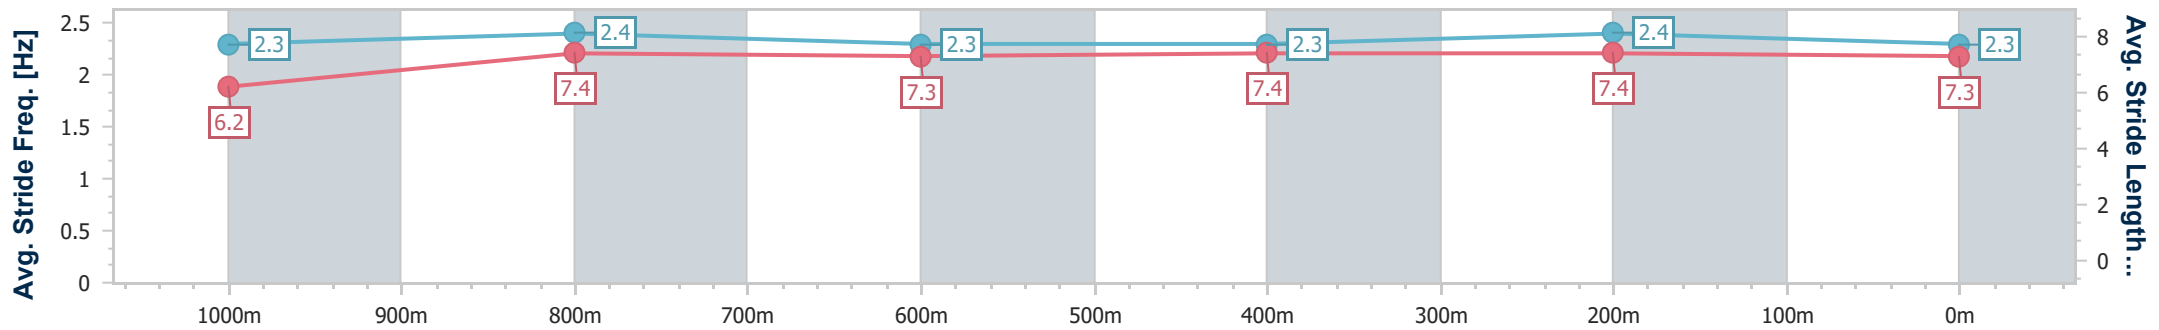

Horse/Jockey Name	Primed For Victory
Final Rank	4
Fastest Section Time (Section)	0:11.35 (400m)
Top Speed [km/h] (Section)	64.9 (400m)
Race State	Finished

Sunshine Coast QLD Professional
Race 6: PIERCE AVENUE LODGE PTY LTD QTIS Three-Year-Old BENCHMARK 65 Handicap - 1200m

05 March 2023 - 16:07

Track Rating: Good 4, Weather: Fine, Rail Position: True Entire Course

Section	Overall	1000m	800m	600m	400m	200m								
Section Times	1:12.30 [4] (0:13.81)	0:58.49 [3] (0:11.51)	0:46.98 [4] (0:11.96)	0:35.02 [4] (0:11.60)	0:23.42 [4] (0:11.35)	0:12.07 [4] (0:12.07)								
Average Speed [km/h]	52.1	62.9	61.1	62.6	63.4	59.7								
Top Speed [km/h]	63.9	64.7	61.6	64.5	64.9	62.0								
Avg. Dist. to Rail [m]	5.4	3.0	2.4	1.3	5.1	6.6								
Avg. Stride Freq. [Hz]	2.3	2.4	2.3	2.3	2.4	2.3								
Avg. Stride Length [m]	6.2	7.4	7.3	7.4	7.4	7.3								

- [ ] Ranking at each section and finish
- -.-.- No data available at this section
- NA No data available