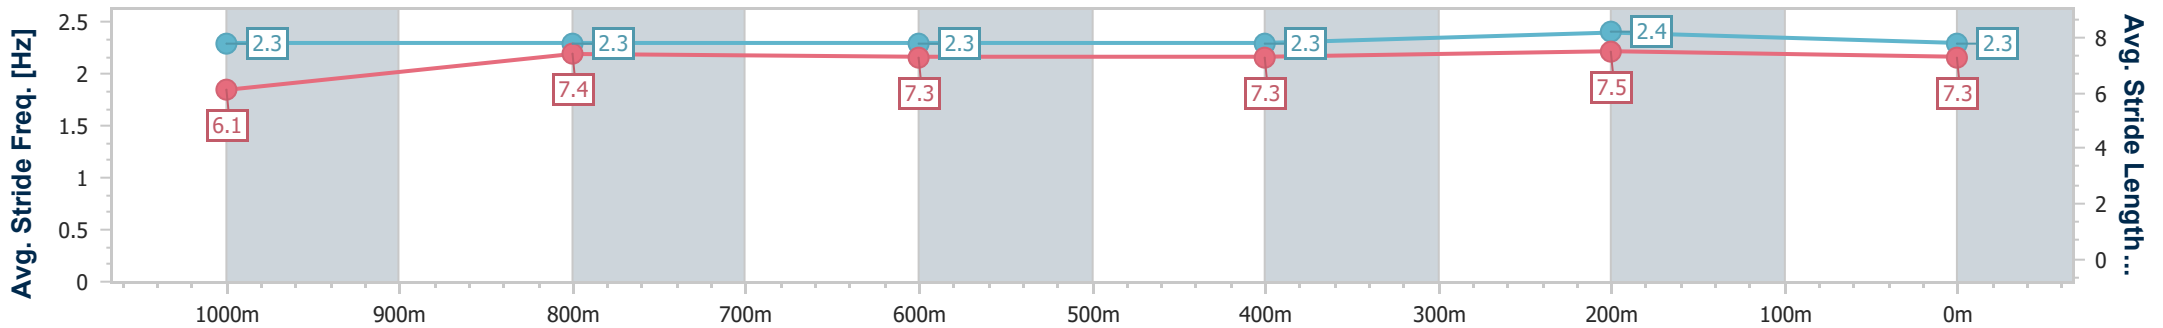

Horse/Jockey Name	Granite Prince
Final Rank	2
Fastest Section Time (Section)	0:11.18 (400m)
Top Speed [km/h] (Section)	65.3 (400m)
Race State	Finished

Sunshine Coast QLD Professional
Race 6: PIERCE AVENUE LODGE PTY LTD QTIS Three-Year-Old BENCHMARK 65 Handicap - 1200m

05 March 2023 - 16:07

Track Rating: Good 4, Weather: Fine, Rail Position: True Entire Course

Section	Overall	1000m	800m	600m	400m	200m								
Section Times	1:12.19 [2] (0:14.21)	0:57.98 [8] (0:11.45)	0:46.53 [8] (0:11.73)	0:34.80 [6] (0:11.85)	0:22.95 [7] (0:11.18)	0:11.77 [7] (0:11.77)								
Average Speed [km/h]	50.8	62.2	60.7	60.8	64.4	61.2								
Top Speed [km/h]	63.3	64.6	61.8	64.6	65.3	64.0								
Avg. Dist. to Rail [m]	1.5	2.1	2.1	0.2	2.8	2.6								
Avg. Stride Freq. [Hz]	2.3	2.3	2.3	2.3	2.4	2.3								
Avg. Stride Length [m]	6.1	7.4	7.3	7.3	7.5	7.3								

- [ ] Ranking at each section and finish
- -.-.- No data available at this section
- NA No data available