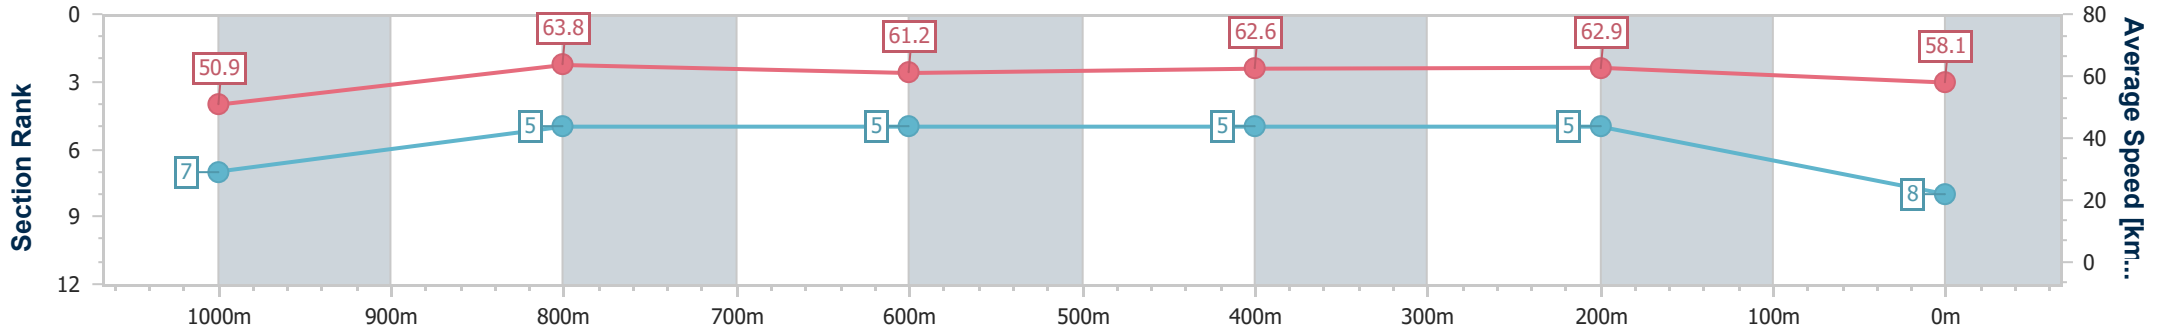

Horse/Jockey Name	More Than Subtle
Final Rank	8
Fastest Section Time (Section)	0:11.31 (1000m)
Top Speed [km/h] (Section)	65.8 (1000m)
Race State	Finished

Sunshine Coast QLD Professional
Race 6: PIERCE AVENUE LODGE PTY LTD QTIS Three-Year-Old BENCHMARK 65 Handicap - 1200m

05 March 2023 - 16:07

Track Rating: Good 4, Weather: Fine, Rail Position: True Entire Course

Section	Overall	1000m	800m	600m	400m	200m
Section Times	1:12.80 [8] (0:14.13)	0:58.67 [7] (0:11.31)	0:47.36 [5] (0:11.91)	0:35.45 [5] (0:11.61)	0:23.84 [5] (0:11.44)	0:12.40 [5] (0:12.40)
Average Speed [km/h]	50.9	63.8	61.2	62.6	62.9	58.1
Top Speed [km/h]	64.3	65.8	63.1	64.4	64.8	61.1
Avg. Dist. to Rail [m]	0.9	0.7	2.3	1.7	3.6	4.2
Avg. Stride Freq. [Hz]	2.3	2.4	2.3	2.4	2.4	2.4
Avg. Stride Length [m]	6.1	7.3	7.2	7.2	7.1	6.8

- [ ] Ranking at each section and finish
- -.-.- No data available at this section
- NA No data available