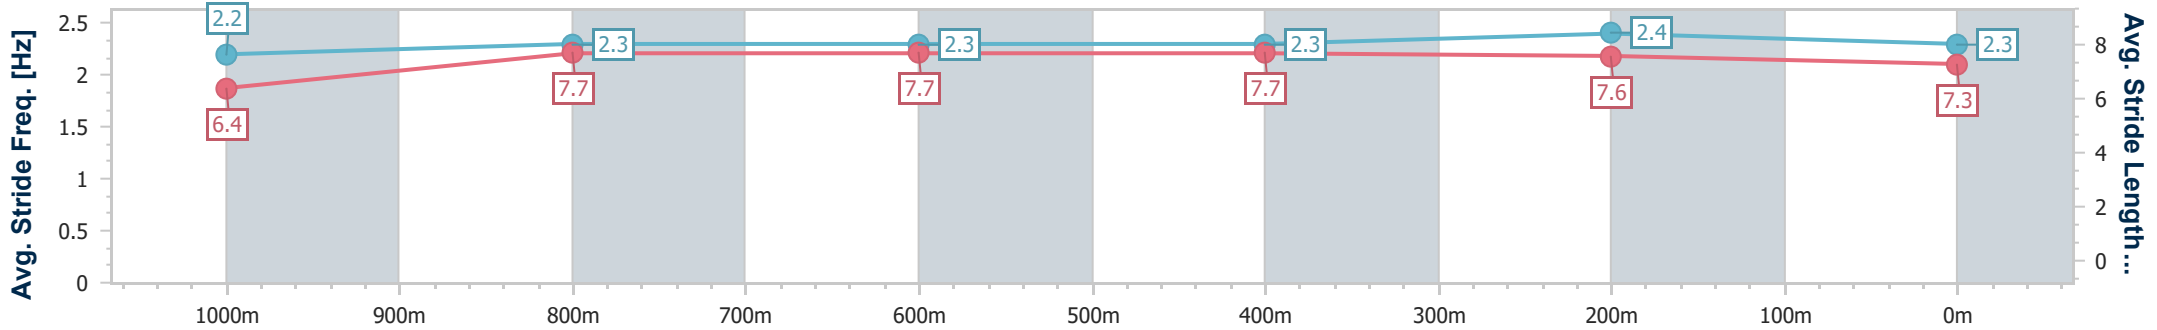

Horse/Jockey Name	Baanone
Final Rank	3
Fastest Section Time (Section)	0:10.94 (400m)
Top Speed [km/h] (Section)	67.0 (400m)
Race State	Finished

Eagle Farm QLD Professional
Race 8: MAGIC MILLIONS GOLD COAST MARCH 20-21 OPEN
Handicap - 1200m
04 March 2023 - 16:32
Track Rating: Good 4, Weather: Fine, Rail Position: +4m Entire Course

BRISBANE
RACING CLUB

Section	Overall	1000m	800m	600m	400m	200m
Section Times	1:10.92 [3] (0:14.36)	0:56.56 [9] (0:11.40)	0:45.16 [9] (0:11.18)	0:33.98 [8] (0:11.19)	0:22.79 [8] (0:10.94)	0:11.85 [6] (0:11.85)
Average Speed [km/h]	50.2	63.4	64.3	64.4	65.8	60.8
Top Speed [km/h]	62.4	65.5	65.1	65.4	67.0	64.0
Avg. Dist. to Rail [m]	0.7	0.7	0.2	0.3	2.2	1.9
Avg. Stride Freq. [Hz]	2.2	2.3	2.3	2.3	2.4	2.3
Avg. Stride Length [m]	6.4	7.7	7.7	7.7	7.6	7.3

- [ ] Ranking at each section and finish
- -.-.- No data available at this section
- NA No data available