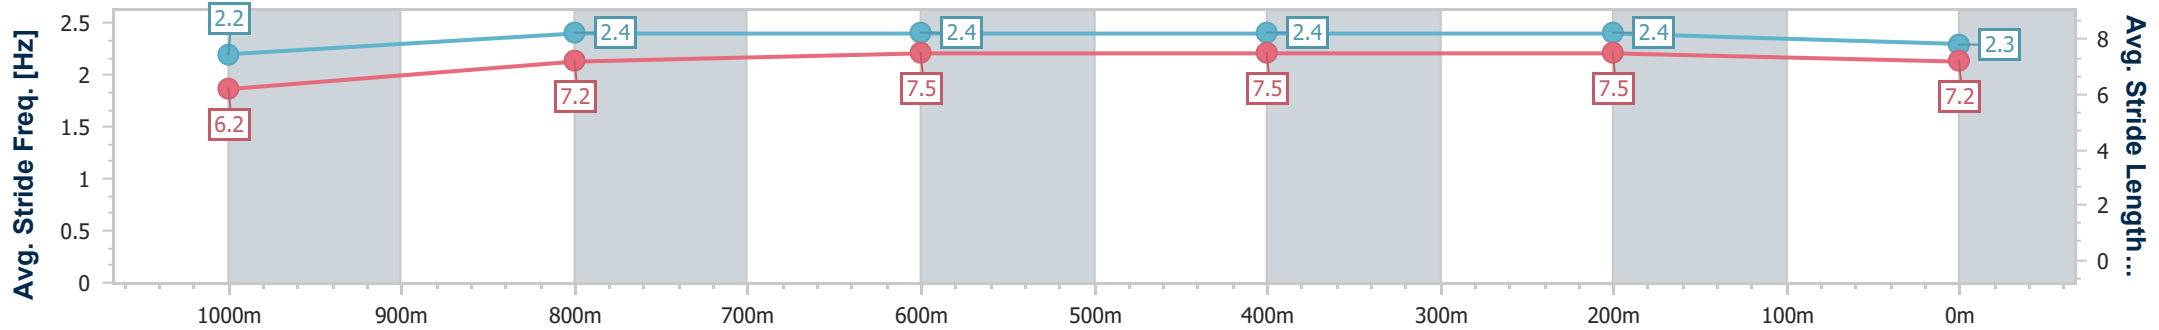

Horse/Jockey Name	Last Chance
Final Rank	5
Fastest Section Time (Section)	0:10.99 (400m)
Top Speed [km/h] (Section)	66.4 (400m)
Race State	Finished

Eagle Farm QLD Professional
Race 8: MAGIC MILLIONS GOLD COAST MARCH 20-21 OPEN
Handicap - 1200m
04 March 2023 - 16:32
Track Rating: Good 4, Weather: Fine, Rail Position: +4m Entire Course

BRISBANE
RACING CLUB

Section	Overall	1000m	800m	600m	400m	200m
Section Times	1:11.07 [5] (0:14.54)	0:56.53 [10] (0:11.33)	0:45.20 [10] (0:11.15)	0:34.05 [10] (0:11.18)	0:22.87 [10] (0:10.99)	0:11.88 [9] (0:11.88)
Average Speed [km/h]	49.6	64.4	65.0	64.8	65.5	60.6
Top Speed [km/h]	63.3	65.9	66.1	66.4	66.4	63.3
Avg. Dist. to Rail [m]	3.9	2.3	1.6	1.6	4.4	2.1
Avg. Stride Freq. [Hz]	2.2	2.4	2.4	2.4	2.4	2.3
Avg. Stride Length [m]	6.2	7.2	7.5	7.5	7.5	7.2

- [ ] Ranking at each section and finish
- -.-.- No data available at this section
- NA No data available