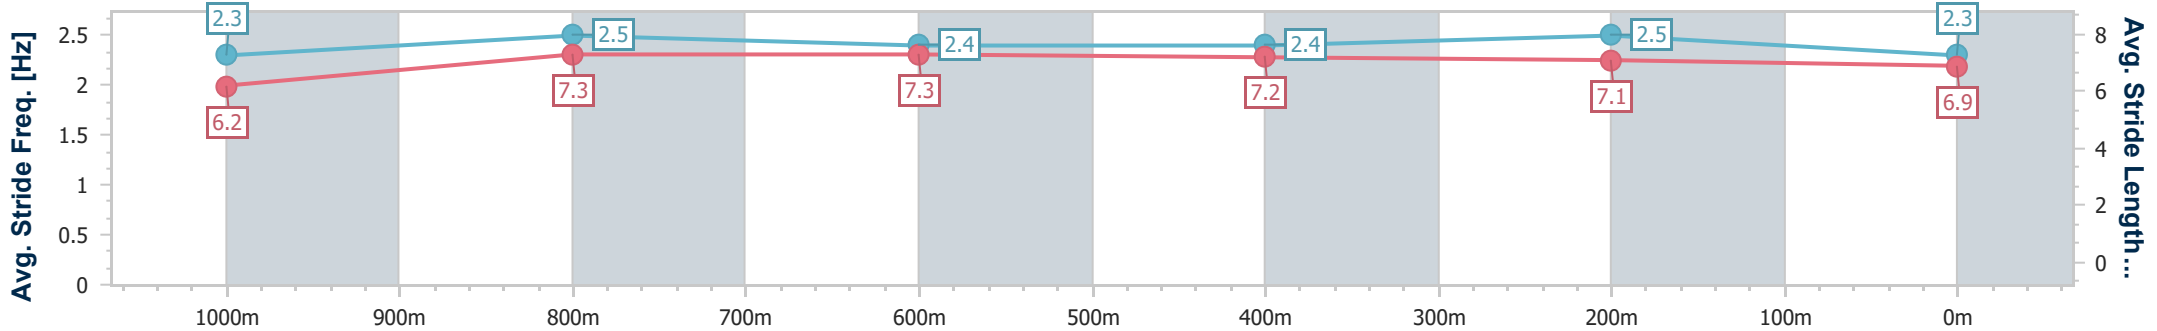

Horse/Jockey Name	Snowzone
Final Rank	10
Fastest Section Time (Section)	0:11.14 (1000m)
Top Speed [km/h] (Section)	66.3 (1000m)
Race State	Finished

Eagle Farm QLD Professional
Race 8: MAGIC MILLIONS GOLD COAST MARCH 20-21 OPEN
Handicap - 1200m
04 March 2023 - 16:32
Track Rating: Good 4, Weather: Fine, Rail Position: +4m Entire Course

BRISBANE
RACING CLUB

Section	Overall	1000m	800m	600m	400m	200m
Section Times	1:11.62 [10] (0:14.06)	0:57.56 [6] (0:11.14)	0:46.42 [5] (0:11.48)	0:34.94 [7] (0:11.32)	0:23.62 [7] (0:11.24)	0:12.38 [10] (0:12.38)
Average Speed [km/h]	51.3	65.0	63.6	64.3	64.1	58.1
Top Speed [km/h]	63.0	66.3	65.3	65.2	65.9	61.4
Avg. Dist. to Rail [m]	3.3	1.3	2.9	2.6	6.1	4.7
Avg. Stride Freq. [Hz]	2.3	2.5	2.4	2.4	2.5	2.3
Avg. Stride Length [m]	6.2	7.3	7.3	7.2	7.1	6.9

- [ ] Ranking at each section and finish
- -.-.- No data available at this section
- NA No data available