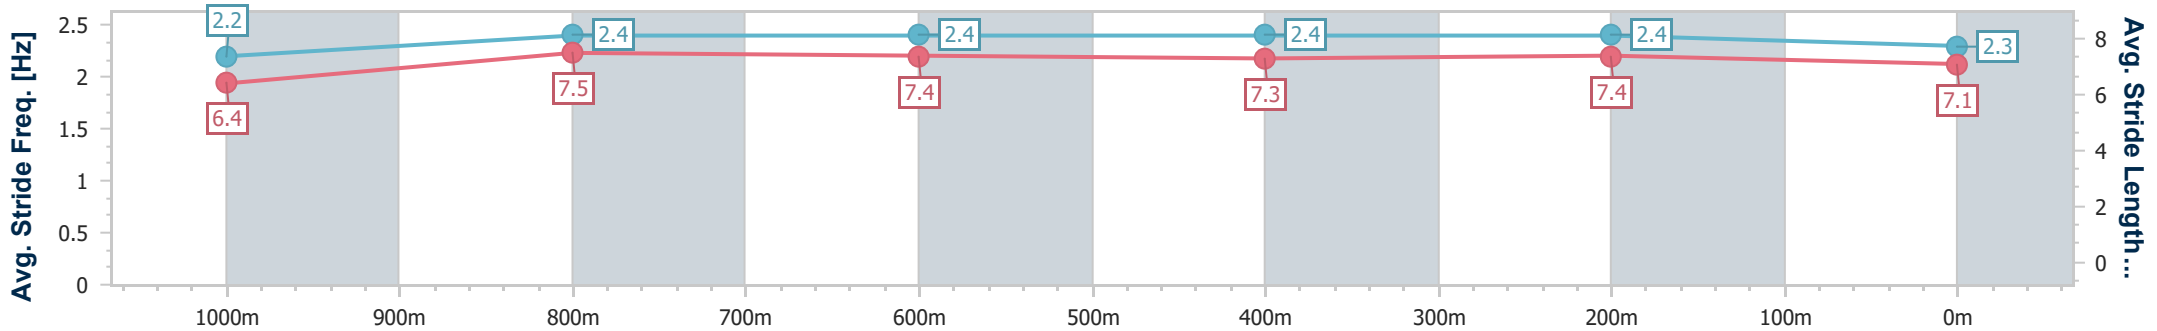

Horse/Jockey Name	Stampe
Final Rank	6
Fastest Section Time (Section)	0:11.11 (400m)
Top Speed [km/h] (Section)	66.4 (400m)
Race State	Finished

Eagle Farm QLD Professional
Race 8: MAGIC MILLIONS GOLD COAST MARCH 20-21 OPEN
Handicap - 1200m
04 March 2023 - 16:32
Track Rating: Good 4, Weather: Fine, Rail Position: +4m Entire Course

BRISBANE
RACING CLUB

Section	Overall	1000m	800m	600m	400m	200m
Section Times	1:11.16 [6] (0:14.02)	0:57.14 [4] (0:11.28)	0:45.86 [4] (0:11.28)	0:34.58 [3] (0:11.41)	0:23.17 [3] (0:11.11)	0:12.06 [2] (0:12.06)
Average Speed [km/h]	51.4	64.0	63.9	63.4	64.8	59.8
Top Speed [km/h]	64.0	65.3	65.4	65.3	66.4	63.7
Avg. Dist. to Rail [m]	1.9	0.7	0.2	1.4	5.4	3.9
Avg. Stride Freq. [Hz]	2.2	2.4	2.4	2.4	2.4	2.3
Avg. Stride Length [m]	6.4	7.5	7.4	7.3	7.4	7.1

- [ ] Ranking at each section and finish
- -.-.- No data available at this section
- NA No data available