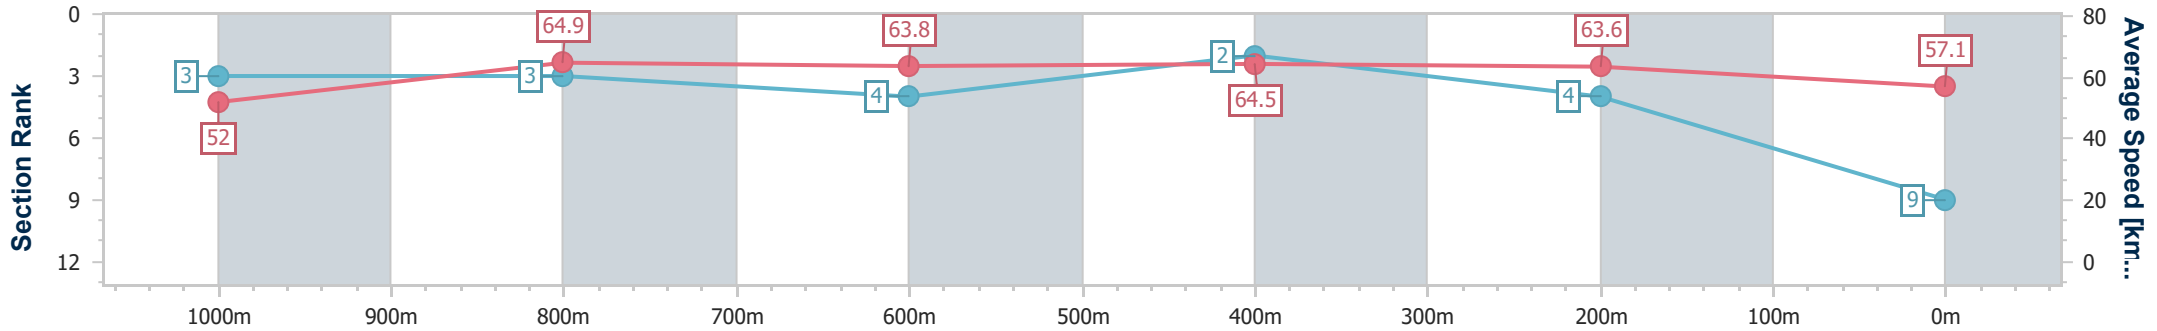

Horse/Jockey Name	Boom Spender
Final Rank	9
Fastest Section Time (Section)	0:11.21 (1000m)
Top Speed [km/h] (Section)	66.7 (Overall)
Race State	Finished

Eagle Farm QLD Professional
Race 8: MAGIC MILLIONS GOLD COAST MARCH 20-21 OPEN
Handicap - 1200m
04 March 2023 - 16:32
Track Rating: Good 4, Weather: Fine, Rail Position: +4m Entire Course

BRISBANE
RACING CLUB

Section	Overall	1000m	800m	600m	400m	200m
Section Times	1:11.59 [9] (0:13.87)	0:57.72 [3] (0:11.21)	0:46.51 [3] (0:11.34)	0:35.17 [4] (0:11.24)	0:23.93 [2] (0:11.33)	0:12.60 [4] (0:12.60)
Average Speed [km/h]	52.0	64.9	63.8	64.5	63.6	57.1
Top Speed [km/h]	66.7	66.6	65.3	65.1	65.0	60.9
Avg. Dist. to Rail [m]	5.3	2.2	0.9	1.4	5.5	5.4
Avg. Stride Freq. [Hz]	2.3	2.4	2.3	2.4	2.4	2.3
Avg. Stride Length [m]	6.4	7.6	7.6	7.5	7.3	7.0

- [ ] Ranking at each section and finish
- -.-.- No data available at this section
- NA No data available