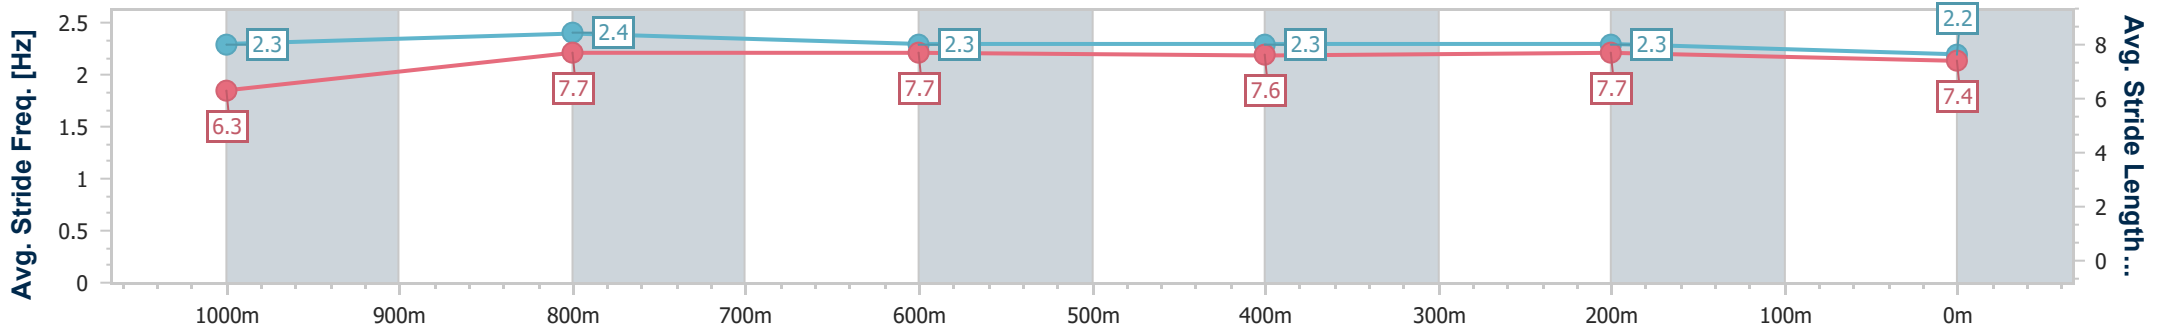

Horse/Jockey Name	Hilal
Final Rank	8
Fastest Section Time (Section)	0:11.18 (400m)
Top Speed [km/h] (Section)	66.9 (1000m)
Race State	Finished

Eagle Farm QLD Professional
Race 8: MAGIC MILLIONS GOLD COAST MARCH 20-21 OPEN
Handicap - 1200m
04 March 2023 - 16:32
Track Rating: Good 4, Weather: Fine, Rail Position: +4m Entire Course

BRISBANE
RACING CLUB

Section	Overall	1000m	800m	600m	400m	200m
Section Times	1:11.33 [8] (0:14.00)	0:57.33 [5] (0:11.28)	0:46.05 [6] (0:11.34)	0:34.71 [5] (0:11.35)	0:23.36 [5] (0:11.18)	0:12.18 [8] (0:12.18)
Average Speed [km/h]	51.6	65.0	64.6	64.6	64.5	59.0
Top Speed [km/h]	64.8	66.9	66.1	66.2	66.4	62.9
Avg. Dist. to Rail [m]	6.3	3.4	3.8	3.5	7.5	6.6
Avg. Stride Freq. [Hz]	2.3	2.4	2.3	2.3	2.3	2.2
Avg. Stride Length [m]	6.3	7.7	7.7	7.6	7.7	7.4

- [ ] Ranking at each section and finish
- -.-.- No data available at this section
- NA No data available