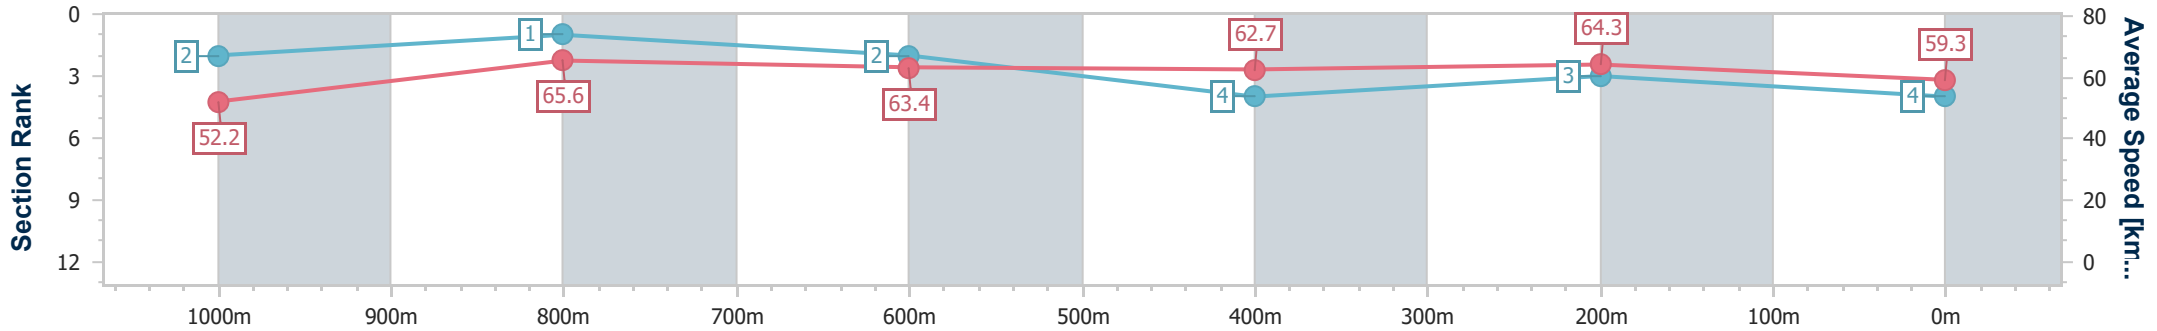

Horse/Jockey Name	Greyworm
Final Rank	4
Fastest Section Time (Section)	0:11.02 (1000m)
Top Speed [km/h] (Section)	66.7 (1000m)
Race State	Finished

Eagle Farm QLD Professional
Race 8: MAGIC MILLIONS GOLD COAST MARCH 20-21 OPEN
Handicap - 1200m
04 March 2023 - 16:32
Track Rating: Good 4, Weather: Fine, Rail Position: +4m Entire Course

BRISBANE
RACING CLUB

Section	Overall	1000m	800m	600m	400m	200m
Section Times	1:10.97 [4] (0:13.81)	0:57.16 [2] (0:11.02)	0:46.14 [1] (0:11.39)	0:34.75 [2] (0:11.40)	0:23.35 [4] (0:11.20)	0:12.15 [3] (0:12.15)
Average Speed [km/h]	52.2	65.6	63.4	62.7	64.3	59.3
Top Speed [km/h]	66.2	66.7	64.9	64.8	65.8	62.8
Avg. Dist. to Rail [m]	0.7	0.8	1.0	1.3	0.6	0.6
Avg. Stride Freq. [Hz]	2.2	2.3	2.3	2.3	2.3	2.3
Avg. Stride Length [m]	6.6	7.9	7.7	7.6	7.6	7.3

- [ ] Ranking at each section and finish
- -.-.- No data available at this section
- NA No data available