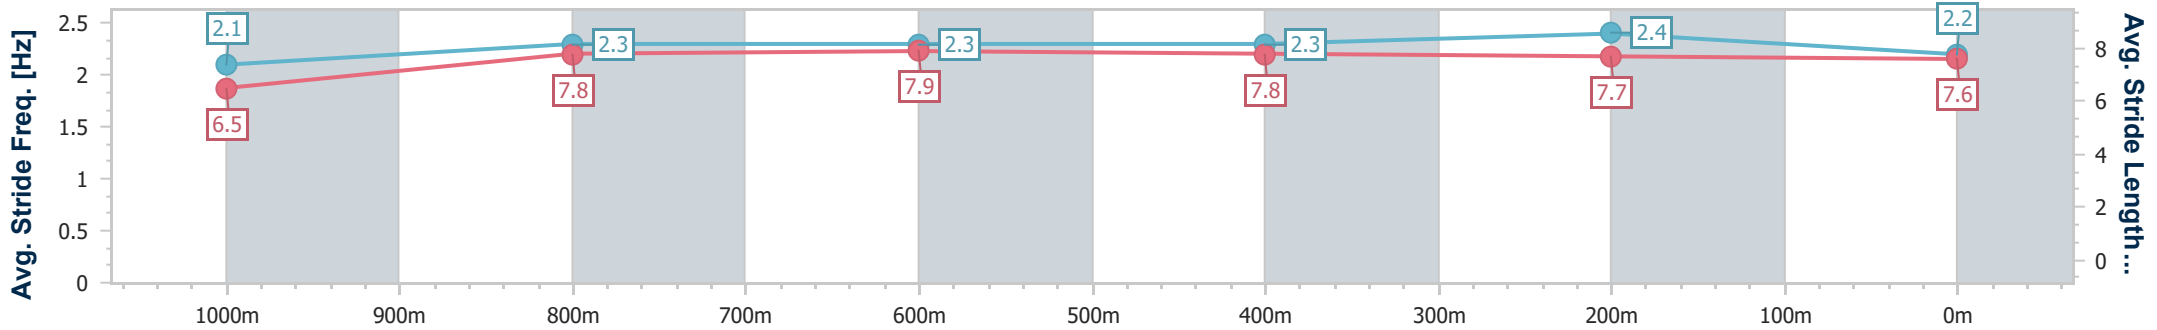

BRISBANE
 RACING CLUB

Section	Overall	1000m	800m	600m	400m	200m
Section Times	1:10.86 [1] (0:14.35)	0:56.51 [8] (0:11.28)	0:45.23 [8] (0:11.28)	0:33.95 [9] (0:11.19)	0:22.76 [9] (0:10.87)	0:11.89 [5] (0:11.89)
Average Speed [km/h]	50.2	64.5	64.1	64.7	66.3	60.6
Top Speed [km/h]	63.8	66.8	66.0	66.6	67.7	64.7
Avg. Dist. to Rail [m]	2.1	1.8	0.9	1.5	6.7	6.0
Avg. Stride Freq. [Hz]	2.1	2.3	2.3	2.3	2.4	2.2
Avg. Stride Length [m]	6.5	7.8	7.9	7.8	7.7	7.6