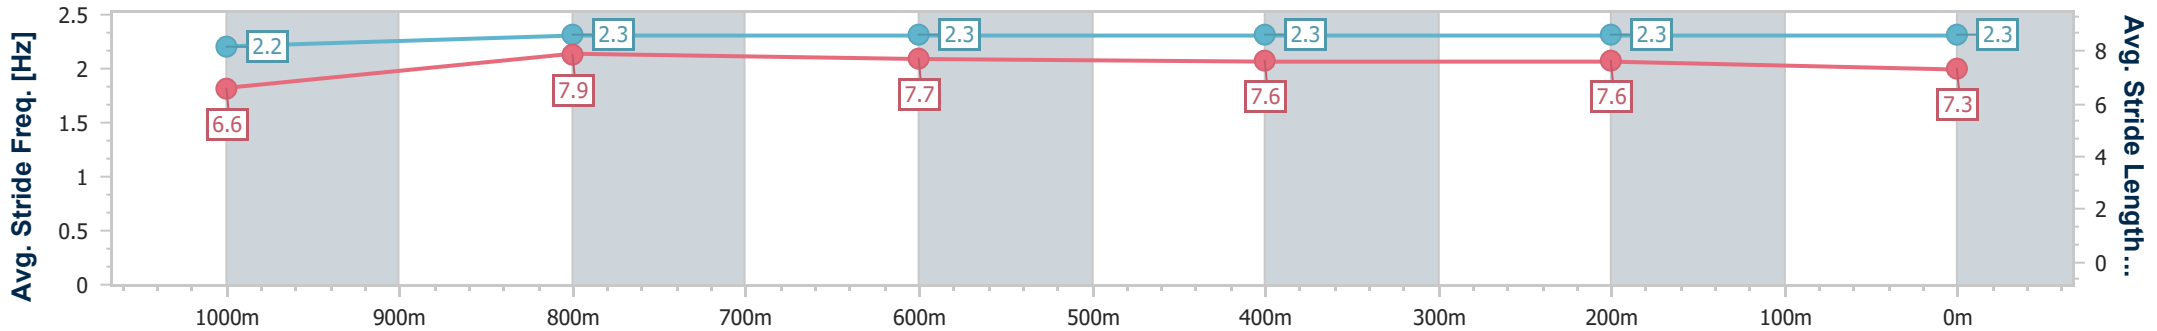

Horse/Jockey Name	Greyworm
Final Rank	4
Fastest Section Time (Section)	0:11.02 (1000m)
Top Speed [km/h] (Section)	66.7 (1000m)
Race State	Finished

Eagle Farm QLD Professional
Race 8: MAGIC MILLIONS GOLD COAST MARCH 20-21 OPEN
Handicap - 1200m
04 March 2023 - 16:32
Track Rating: Good 4, Weather: Fine, Rail Position: +4m Entire Course

BRISBANE
RACING CLUB

Section	Overall	1000m	800m	600m	400m	200m
Section Times	1:10.97 [4] (0:13.81)	0:57.16 [2] (0:11.02)	0:46.14 [1] (0:11.39)	0:34.75 [2] (0:11.40)	0:23.35 [4] (0:11.20)	0:12.15 [3] (0:12.15)
Average Speed [km/h]	52.2	65.6	63.4	62.7	64.3	59.3
Top Speed [km/h]	66.2	66.7	64.9	64.8	65.8	62.8
Avg. Dist. to Rail [m]	0.7	0.8	1.0	1.3	0.6	0.6
Avg. Stride Freq. [Hz]	2.2	2.3	2.3	2.3	2.3	2.3
Avg. Stride Length [m]	6.6	7.9	7.7	7.6	7.6	7.3

- [ ] Ranking at each section and finish
- -.-.- No data available at this section
- NA No data available