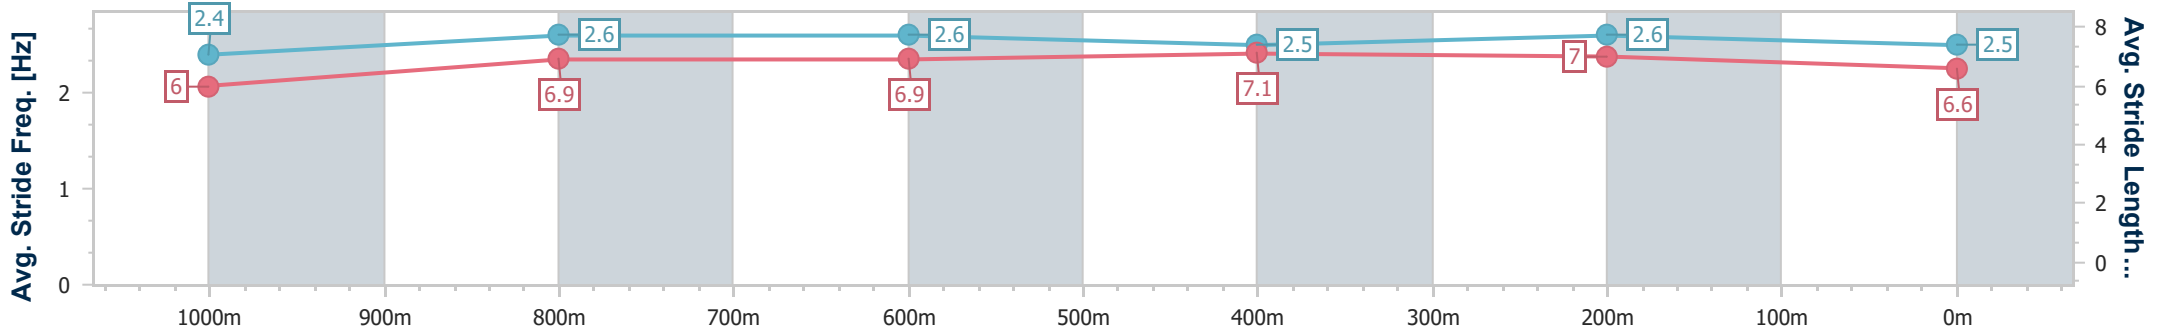

Horse/Jockey Name	The Big Goodbye
Final Rank	2
Fastest Section Time (Section)	0:11.15 (1000m)
Top Speed [km/h] (Section)	66.8 (1000m)
Race State	Finished

Eagle Farm QLD Professional
Race 8: MAGIC MILLIONS GOLD COAST MARCH 20-21 OPEN
Handicap - 1200m
04 March 2023 - 16:32
Track Rating: Good 4, Weather: Fine, Rail Position: +4m Entire Course

BRISBANE
RACING CLUB

Section	Overall	1000m	800m	600m	400m	200m
Section Times	1:10.91 [2] (0:13.75)	0:57.16 [1] (0:11.15)	0:46.01 [2] (0:11.29)	0:34.72 [1] (0:11.26)	0:23.46 [1] (0:11.24)	0:12.22 [1] (0:12.22)
Average Speed [km/h]	52.4	65.5	64.3	64.1	64.1	59.0
Top Speed [km/h]	65.2	66.8	66.3	64.9	65.2	62.5
Avg. Dist. to Rail [m]	4.2	2.6	2.0	0.8	3.4	3.0
Avg. Stride Freq. [Hz]	2.4	2.6	2.6	2.5	2.6	2.5
Avg. Stride Length [m]	6.0	6.9	6.9	7.1	7.0	6.6

- [ ] Ranking at each section and finish
- -.-.- No data available at this section
- NA No data available