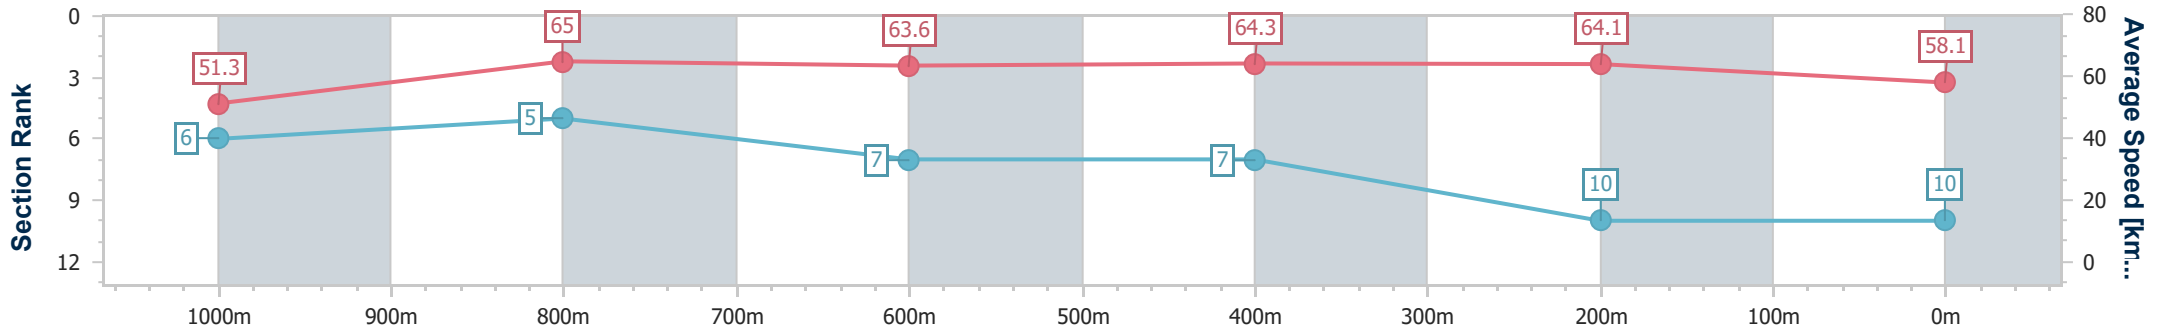

Horse/Jockey Name	Snowzone
Final Rank	10
Fastest Section Time (Section)	0:11.14 (1000m)
Top Speed [km/h] (Section)	66.3 (1000m)
Race State	Finished

Eagle Farm QLD Professional
Race 8: MAGIC MILLIONS GOLD COAST MARCH 20-21 OPEN
Handicap - 1200m
04 March 2023 - 16:32
Track Rating: Good 4, Weather: Fine, Rail Position: +4m Entire Course

BRISBANE
RACING CLUB

Section	Overall	1000m	800m	600m	400m	200m
Section Times	1:11.62 [10] (0:14.06)	0:57.56 [6] (0:11.14)	0:46.42 [5] (0:11.48)	0:34.94 [7] (0:11.32)	0:23.62 [7] (0:11.24)	0:12.38 [10] (0:12.38)
Average Speed [km/h]	51.3	65.0	63.6	64.3	64.1	58.1
Top Speed [km/h]	63.0	66.3	65.3	65.2	65.9	61.4
Avg. Dist. to Rail [m]	3.3	1.3	2.9	2.6	6.1	4.7
Avg. Stride Freq. [Hz]	2.3	2.5	2.4	2.4	2.5	2.3
Avg. Stride Length [m]	6.2	7.3	7.3	7.2	7.1	6.9

- [ ] Ranking at each section and finish
- -.-.- No data available at this section
- NA No data available