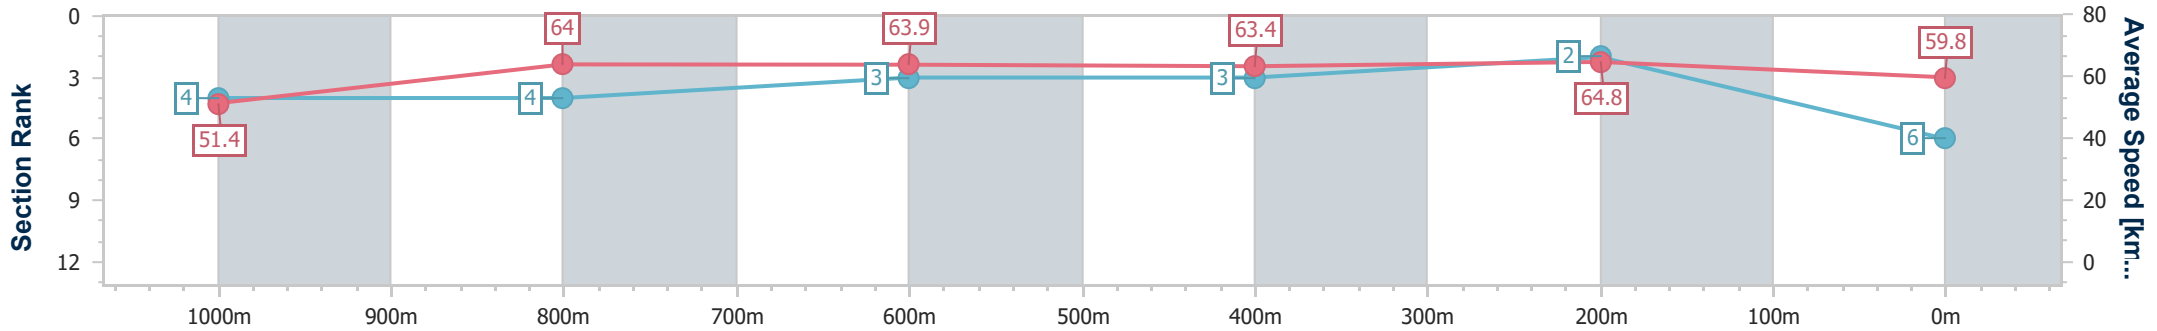

Horse/Jockey Name	Stampe
Final Rank	6
Fastest Section Time (Section)	0:11.11 (400m)
Top Speed [km/h] (Section)	66.4 (400m)
Race State	Finished

Eagle Farm QLD Professional
Race 8: MAGIC MILLIONS GOLD COAST MARCH 20-21 OPEN
Handicap - 1200m
04 March 2023 - 16:32
Track Rating: Good 4, Weather: Fine, Rail Position: +4m Entire Course

BRISBANE
RACING CLUB

Section	Overall	1000m	800m	600m	400m	200m
Section Times	1:11.16 [6] (0:14.02)	0:57.14 [4] (0:11.28)	0:45.86 [4] (0:11.28)	0:34.58 [3] (0:11.41)	0:23.17 [3] (0:11.11)	0:12.06 [2] (0:12.06)
Average Speed [km/h]	51.4	64.0	63.9	63.4	64.8	59.8
Top Speed [km/h]	64.0	65.3	65.4	65.3	66.4	63.7
Avg. Dist. to Rail [m]	1.9	0.7	0.2	1.4	5.4	3.9
Avg. Stride Freq. [Hz]	2.2	2.4	2.4	2.4	2.4	2.3
Avg. Stride Length [m]	6.4	7.5	7.4	7.3	7.4	7.1

- [ ] Ranking at each section and finish
- -.-.- No data available at this section
- NA No data available