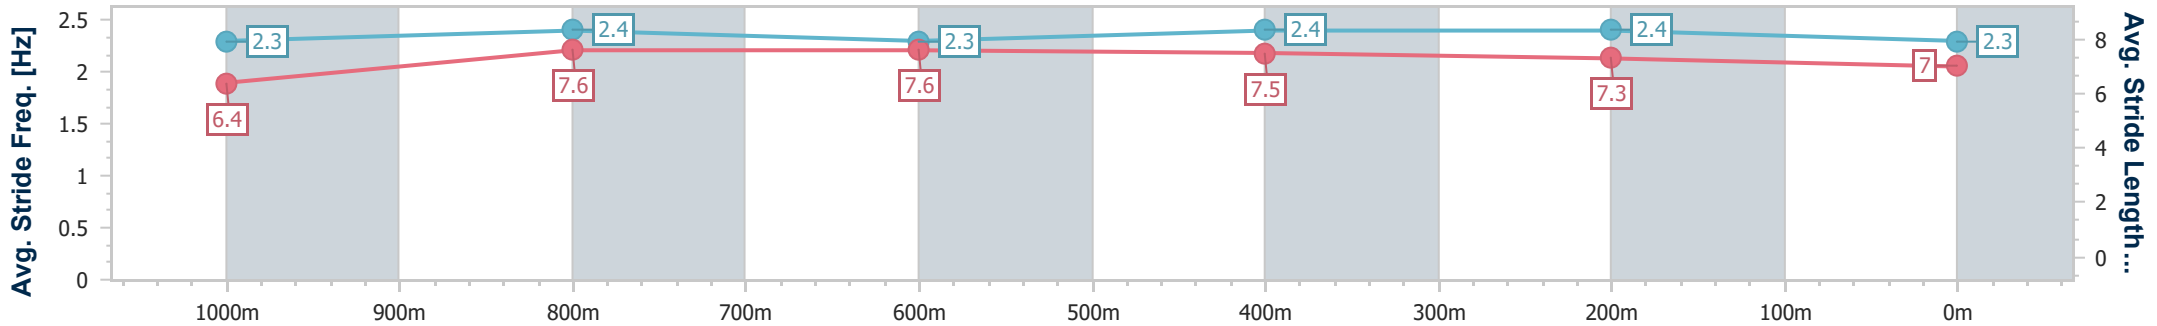

Horse/Jockey Name	Boom Spender
Final Rank	9
Fastest Section Time (Section)	0:11.21 (1000m)
Top Speed [km/h] (Section)	66.7 (Overall)
Race State	Finished

Eagle Farm QLD Professional
Race 8: MAGIC MILLIONS GOLD COAST MARCH 20-21 OPEN
Handicap - 1200m
04 March 2023 - 16:32
Track Rating: Good 4, Weather: Fine, Rail Position: +4m Entire Course

BRISBANE
RACING CLUB

Section	Overall	1000m	800m	600m	400m	200m
Section Times	1:11.59 [9] (0:13.87)	0:57.72 [3] (0:11.21)	0:46.51 [3] (0:11.34)	0:35.17 [4] (0:11.24)	0:23.93 [2] (0:11.33)	0:12.60 [4] (0:12.60)
Average Speed [km/h]	52.0	64.9	63.8	64.5	63.6	57.1
Top Speed [km/h]	66.7	66.6	65.3	65.1	65.0	60.9
Avg. Dist. to Rail [m]	5.3	2.2	0.9	1.4	5.5	5.4
Avg. Stride Freq. [Hz]	2.3	2.4	2.3	2.4	2.4	2.3
Avg. Stride Length [m]	6.4	7.6	7.6	7.5	7.3	7.0

- [ ] Ranking at each section and finish
- -.-.- No data available at this section
- NA No data available