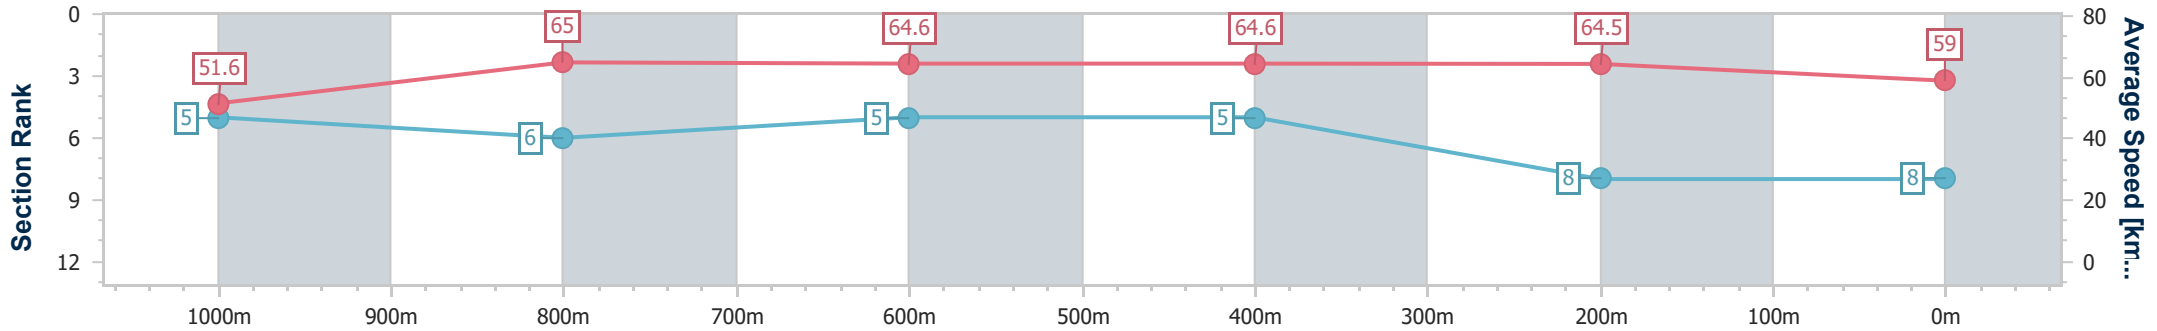

Horse/Jockey Name	Hilal
Final Rank	8
Fastest Section Time (Section)	0:11.18 (400m)
Top Speed [km/h] (Section)	66.9 (1000m)
Race State	Finished

Eagle Farm QLD Professional
Race 8: MAGIC MILLIONS GOLD COAST MARCH 20-21 OPEN
Handicap - 1200m
04 March 2023 - 16:32
Track Rating: Good 4, Weather: Fine, Rail Position: +4m Entire Course

BRISBANE
RACING CLUB

Section	Overall	1000m	800m	600m	400m	200m
Section Times	1:11.33 [8] (0:14.00)	0:57.33 [5] (0:11.28)	0:46.05 [6] (0:11.34)	0:34.71 [5] (0:11.35)	0:23.36 [5] (0:11.18)	0:12.18 [8] (0:12.18)
Average Speed [km/h]	51.6	65.0	64.6	64.6	64.5	59.0
Top Speed [km/h]	64.8	66.9	66.1	66.2	66.4	62.9
Avg. Dist. to Rail [m]	6.3	3.4	3.8	3.5	7.5	6.6
Avg. Stride Freq. [Hz]	2.3	2.4	2.3	2.3	2.3	2.2
Avg. Stride Length [m]	6.3	7.7	7.7	7.6	7.7	7.4

- [ ] Ranking at each section and finish
- -.-.- No data available at this section
- NA No data available