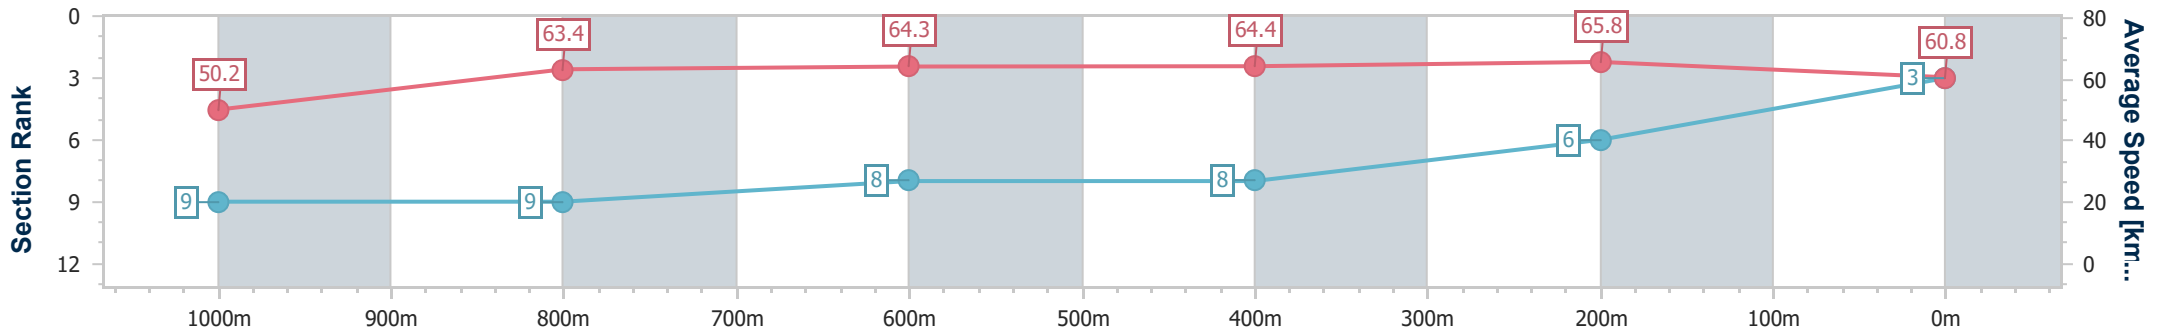

Horse/Jockey Name	Baanone
Final Rank	3
Fastest Section Time (Section)	0:10.94 (400m)
Top Speed [km/h] (Section)	67.0 (400m)
Race State	Finished

Eagle Farm QLD Professional
Race 8: MAGIC MILLIONS GOLD COAST MARCH 20-21 OPEN
Handicap - 1200m
04 March 2023 - 16:32
Track Rating: Good 4, Weather: Fine, Rail Position: +4m Entire Course

BRISBANE
RACING CLUB

Section	Overall	1000m	800m	600m	400m	200m
Section Times	1:10.92 [3] (0:14.36)	0:56.56 [9] (0:11.40)	0:45.16 [9] (0:11.18)	0:33.98 [8] (0:11.19)	0:22.79 [8] (0:10.94)	0:11.85 [6] (0:11.85)
Average Speed [km/h]	50.2	63.4	64.3	64.4	65.8	60.8
Top Speed [km/h]	62.4	65.5	65.1	65.4	67.0	64.0
Avg. Dist. to Rail [m]	0.7	0.7	0.2	0.3	2.2	1.9
Avg. Stride Freq. [Hz]	2.2	2.3	2.3	2.3	2.4	2.3
Avg. Stride Length [m]	6.4	7.7	7.7	7.7	7.6	7.3

- [ ] Ranking at each section and finish
- -.-.- No data available at this section
- NA No data available