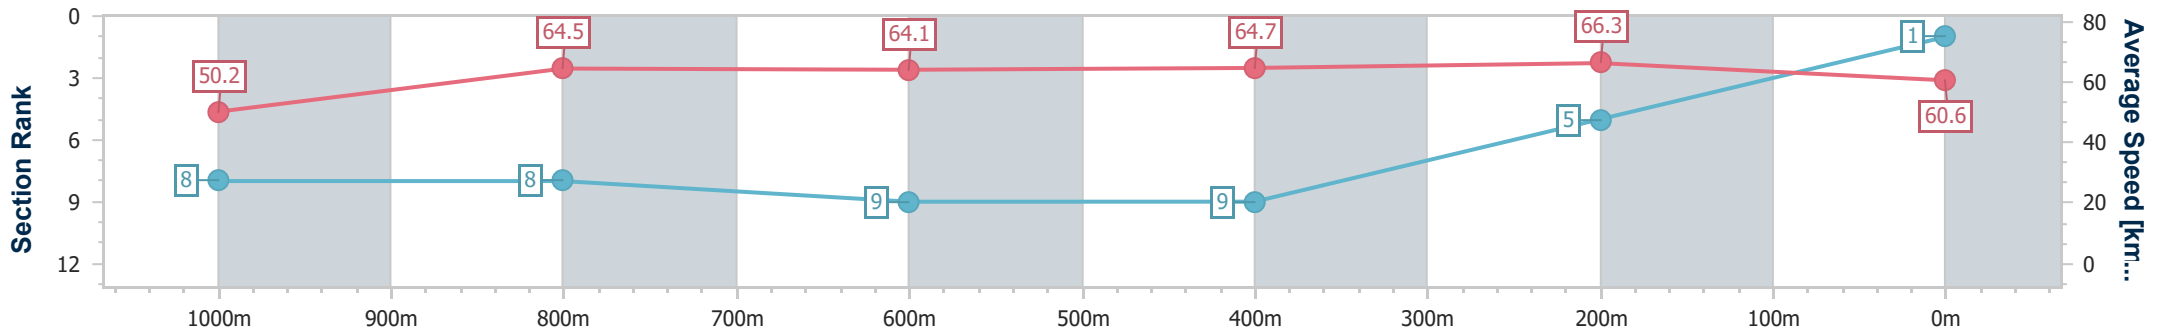

BRISBANE
 RACING CLUB

Section	Overall	1000m	800m	600m	400m	200m
Section Times	1:10.86 [1] (0:14.35)	0:56.51 [8] (0:11.28)	0:45.23 [8] (0:11.28)	0:33.95 [9] (0:11.19)	0:22.76 [9] (0:10.87)	0:11.89 [5] (0:11.89)
Average Speed [km/h]	50.2	64.5	64.1	64.7	66.3	60.6
Top Speed [km/h]	63.8	66.8	66.0	66.6	67.7	64.7
Avg. Dist. to Rail [m]	2.1	1.8	0.9	1.5	6.7	6.0
Avg. Stride Freq. [Hz]	2.1	2.3	2.3	2.3	2.4	2.2
Avg. Stride Length [m]	6.5	7.8	7.9	7.8	7.7	7.6