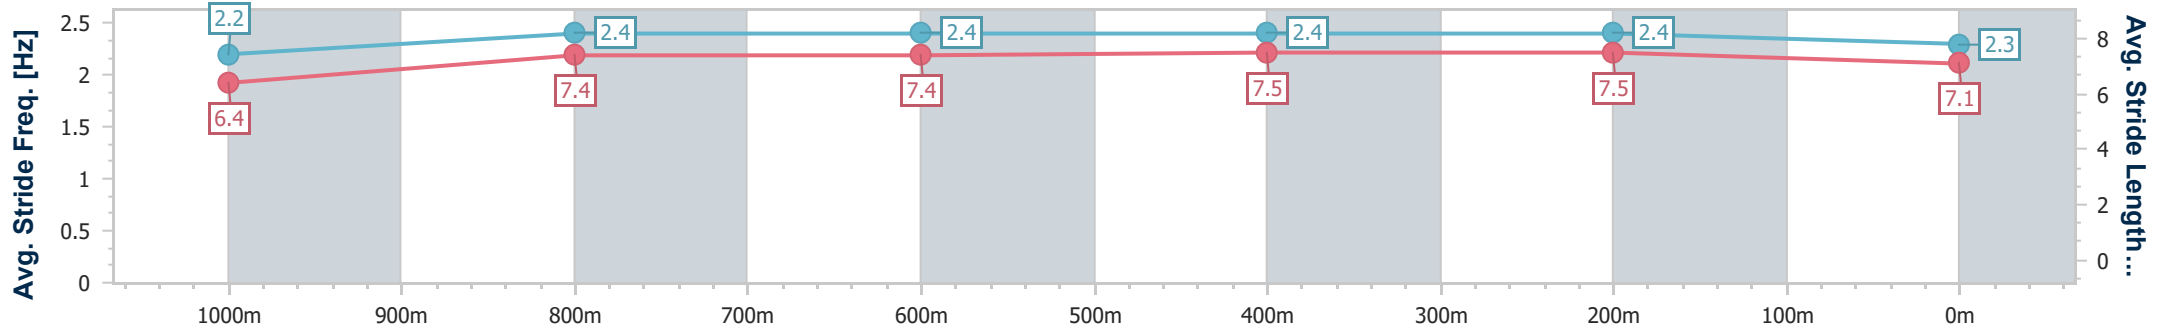

Horse/Jockey Name	Viral
Final Rank	7
Fastest Section Time (Section)	0:11.02 (400m)
Top Speed [km/h] (Section)	66.8 (400m)
Race State	Finished

Eagle Farm QLD Professional
Race 8: MAGIC MILLIONS GOLD COAST MARCH 20-21 OPEN
Handicap - 1200m
04 March 2023 - 16:32
Track Rating: Good 4, Weather: Fine, Rail Position: +4m Entire Course

BRISBANE
RACING CLUB

Section	Overall	1000m	800m	600m	400m	200m
Section Times	1:11.22 [7] (0:14.09)	0:57.13 [7] (0:11.32)	0:45.81 [7] (0:11.27)	0:34.54 [6] (0:11.38)	0:23.16 [6] (0:11.02)	0:12.14 [7] (0:12.14)
Average Speed [km/h]	51.1	64.1	64.3	64.0	65.3	59.2
Top Speed [km/h]	64.5	66.5	66.2	66.2	66.8	63.0
Avg. Dist. to Rail [m]	2.9	1.4	1.7	2.2	4.0	3.6
Avg. Stride Freq. [Hz]	2.2	2.4	2.4	2.4	2.4	2.3
Avg. Stride Length [m]	6.4	7.4	7.4	7.5	7.5	7.1

- [ ] Ranking at each section and finish
- -.-.- No data available at this section
- NA No data available