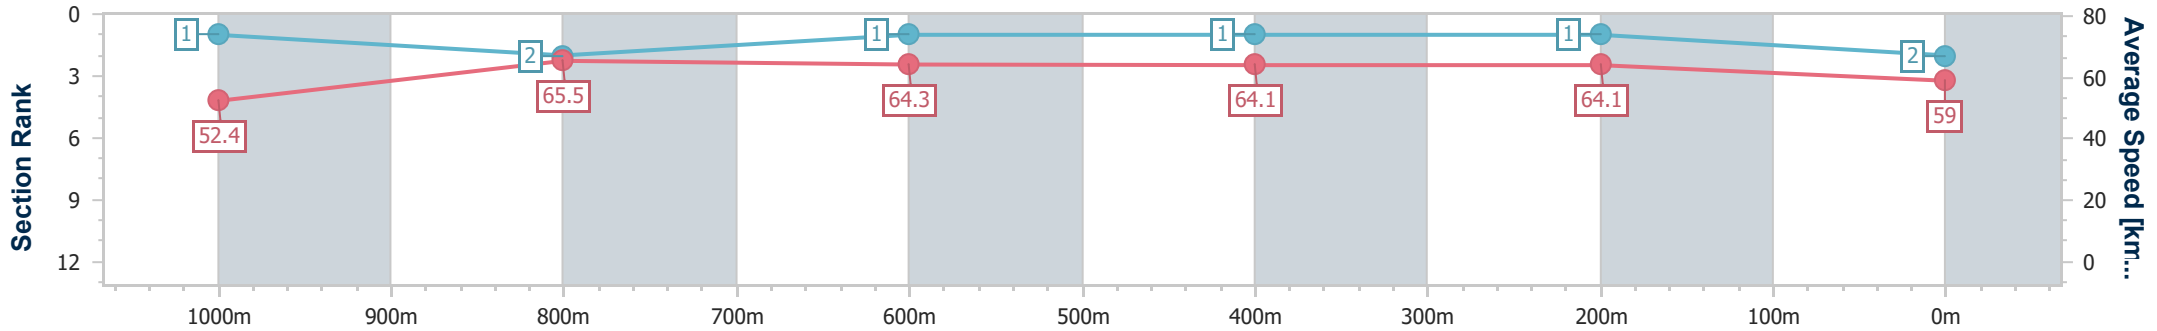

Horse/Jockey Name	The Big Goodbye
Final Rank	2
Fastest Section Time (Section)	0:11.15 (1000m)
Top Speed [km/h] (Section)	66.8 (1000m)
Race State	Finished

Eagle Farm QLD Professional
Race 8: MAGIC MILLIONS GOLD COAST MARCH 20-21 OPEN
Handicap - 1200m
04 March 2023 - 16:32
Track Rating: Good 4, Weather: Fine, Rail Position: +4m Entire Course

BRISBANE
RACING CLUB

Section	Overall	1000m	800m	600m	400m	200m
Section Times	1:10.91 [2] (0:13.75)	0:57.16 [1] (0:11.15)	0:46.01 [2] (0:11.29)	0:34.72 [1] (0:11.26)	0:23.46 [1] (0:11.24)	0:12.22 [1] (0:12.22)
Average Speed [km/h]	52.4	65.5	64.3	64.1	64.1	59.0
Top Speed [km/h]	65.2	66.8	66.3	64.9	65.2	62.5
Avg. Dist. to Rail [m]	4.2	2.6	2.0	0.8	3.4	3.0
Avg. Stride Freq. [Hz]	2.4	2.6	2.6	2.5	2.6	2.5
Avg. Stride Length [m]	6.0	6.9	6.9	7.1	7.0	6.6

- [ ] Ranking at each section and finish
- -.-.- No data available at this section
- NA No data available