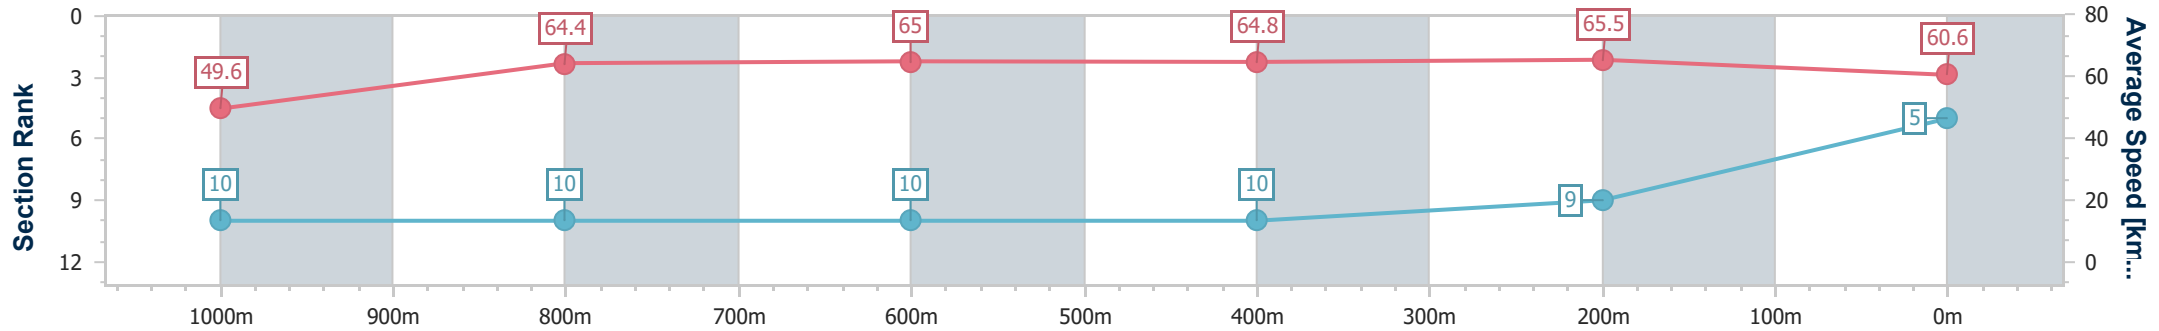

Horse/Jockey Name	Last Chance
Final Rank	5
Fastest Section Time (Section)	0:10.99 (400m)
Top Speed [km/h] (Section)	66.4 (400m)
Race State	Finished

Eagle Farm QLD Professional
Race 8: MAGIC MILLIONS GOLD COAST MARCH 20-21 OPEN
Handicap - 1200m
04 March 2023 - 16:32
Track Rating: Good 4, Weather: Fine, Rail Position: +4m Entire Course

BRISBANE
RACING CLUB

Section	Overall	1000m	800m	600m	400m	200m
Section Times	1:11.07 [5] (0:14.54)	0:56.53 [10] (0:11.33)	0:45.20 [10] (0:11.15)	0:34.05 [10] (0:11.18)	0:22.87 [10] (0:10.99)	0:11.88 [9] (0:11.88)
Average Speed [km/h]	49.6	64.4	65.0	64.8	65.5	60.6
Top Speed [km/h]	63.3	65.9	66.1	66.4	66.4	63.3
Avg. Dist. to Rail [m]	3.9	2.3	1.6	1.6	4.4	2.1
Avg. Stride Freq. [Hz]	2.2	2.4	2.4	2.4	2.4	2.3
Avg. Stride Length [m]	6.2	7.2	7.5	7.5	7.5	7.2

- [ ] Ranking at each section and finish
- -.-.- No data available at this section
- NA No data available