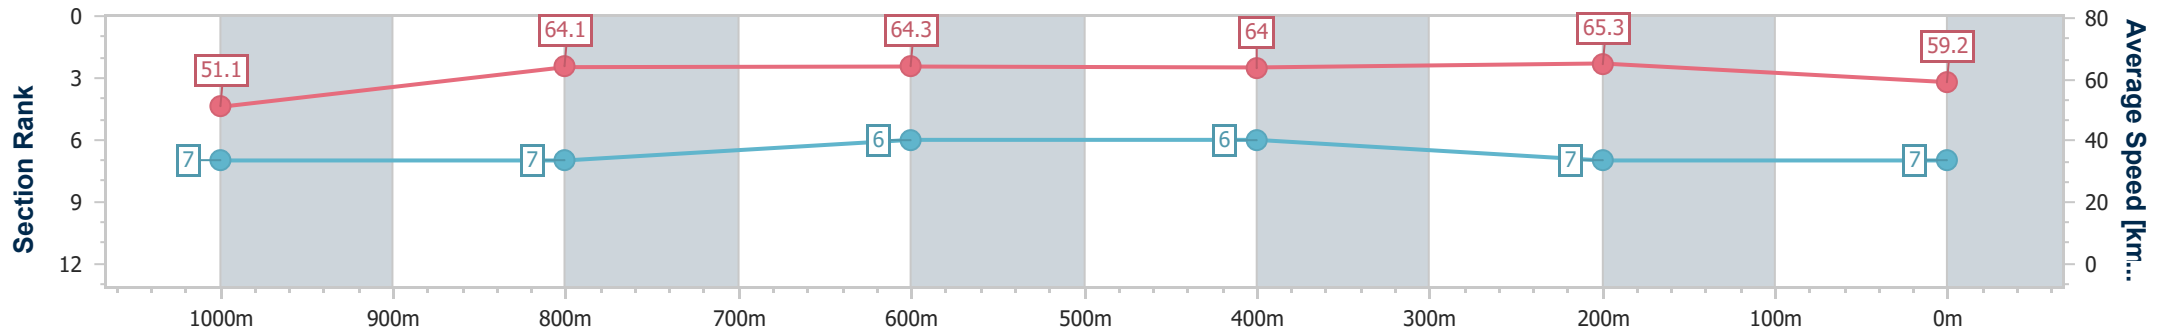

Horse/Jockey Name	Viral
Final Rank	7
Fastest Section Time (Section)	0:11.02 (400m)
Top Speed [km/h] (Section)	66.8 (400m)
Race State	Finished

Eagle Farm QLD Professional
Race 8: MAGIC MILLIONS GOLD COAST MARCH 20-21 OPEN
Handicap - 1200m
04 March 2023 - 16:32
Track Rating: Good 4, Weather: Fine, Rail Position: +4m Entire Course

BRISBANE
RACING CLUB

Section	Overall	1000m	800m	600m	400m	200m
Section Times	1:11.22 [7] (0:14.09)	0:57.13 [7] (0:11.32)	0:45.81 [7] (0:11.27)	0:34.54 [6] (0:11.38)	0:23.16 [6] (0:11.02)	0:12.14 [7] (0:12.14)
Average Speed [km/h]	51.1	64.1	64.3	64.0	65.3	59.2
Top Speed [km/h]	64.5	66.5	66.2	66.2	66.8	63.0
Avg. Dist. to Rail [m]	2.9	1.4	1.7	2.2	4.0	3.6
Avg. Stride Freq. [Hz]	2.2	2.4	2.4	2.4	2.4	2.3
Avg. Stride Length [m]	6.4	7.4	7.4	7.5	7.5	7.1

- [ ] Ranking at each section and finish
- -.-.- No data available at this section
- NA No data available