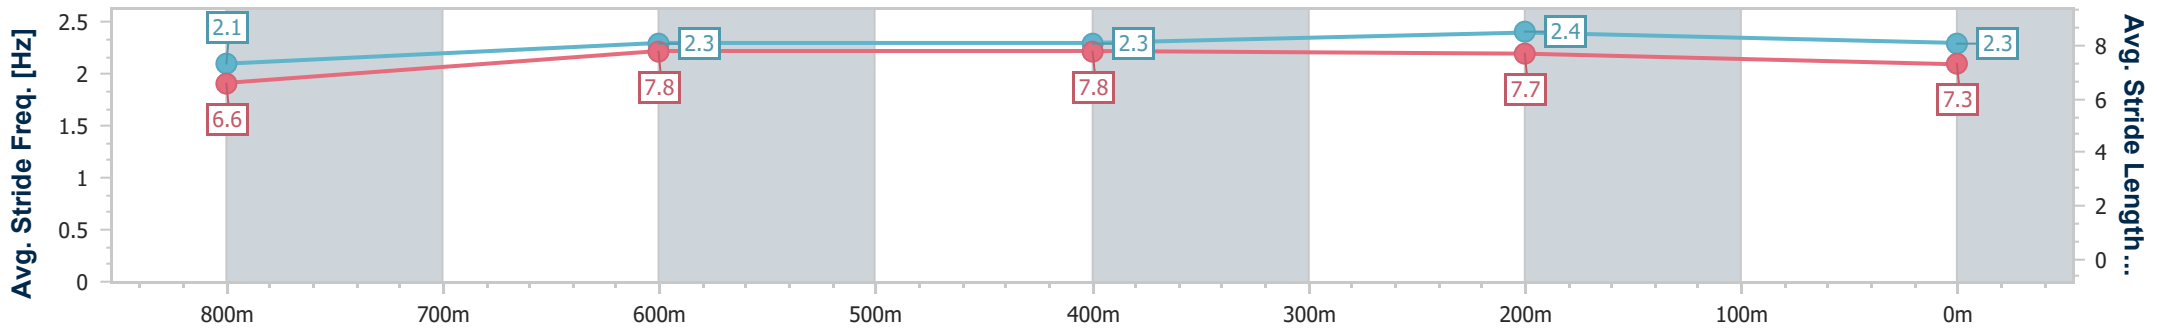

Horse/Jockey Name	Mishani Raider
Final Rank	4
Fastest Section Time (Section)	0:10.83 (400m)
Top Speed [km/h] (Section)	68.1 (400m)
Race State	Finished

Eagle Farm QLD Professional
Race 5: FOLLOWMONT TRANSPORT QTIS JEWEL PRELUDE
2YO Colts & Geldings Plate - 1000m
04 March 2023 - 14:38
Track Rating: Good 4, Weather: Fine, Rail Position: +4m Entire Course

BRISBANE
RACING CLUB

Section	Overall	800m	600m	400m	200m
Section Times	0:59.26 [4] (0:14.52)	0:44.74 [10] (0:11.01)	0:33.73 [9] (0:10.90)	0:22.83 [8] (0:10.83)	0:12.00 [5] (0:12.00)
Average Speed [km/h]	50.2	66.0	66.6	66.5	59.9
Top Speed [km/h]	65.8	66.7	67.7	68.1	63.7
Avg. Dist. to Rail [m]	7.9	2.2	1.6	7.3	9.6
Avg. Stride Freq. [Hz]	2.1	2.3	2.3	2.4	2.3
Avg. Stride Length [m]	6.6	7.8	7.8	7.7	7.3

- [ ] Ranking at each section and finish
- -.-.- No data available at this section
- NA No data available