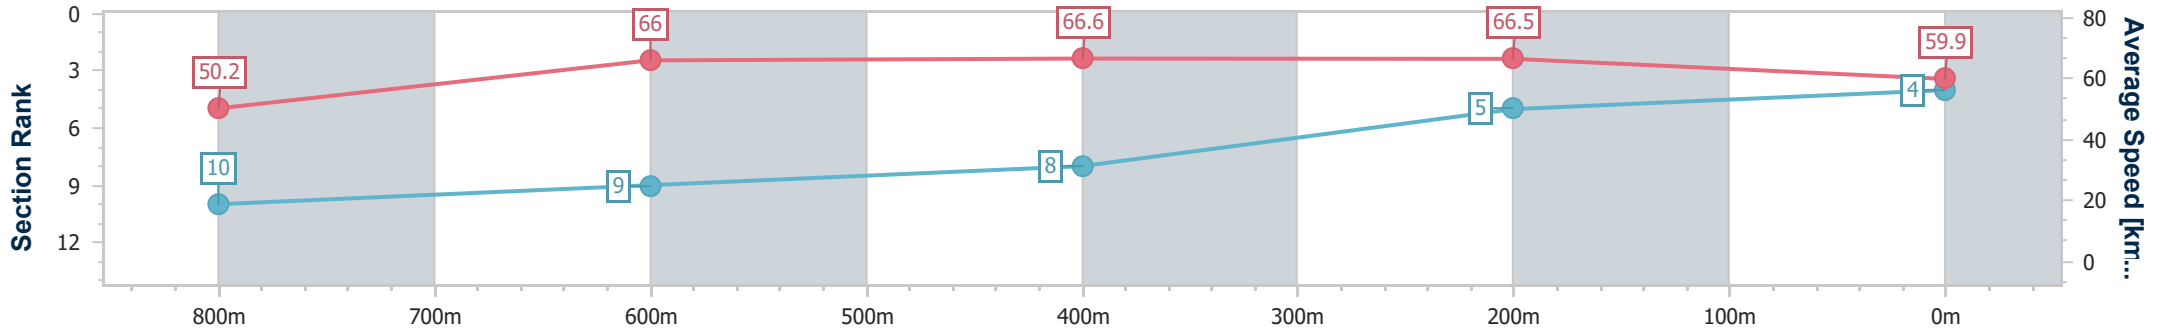

Horse/Jockey Name	Mishani Raider
Final Rank	4
Fastest Section Time (Section)	0:10.83 (400m)
Top Speed [km/h] (Section)	68.1 (400m)
Race State	Finished

Eagle Farm QLD Professional
Race 5: FOLLOWMONT TRANSPORT QTIS JEWEL PRELUDE
2YO Colts & Geldings Plate - 1000m
04 March 2023 - 14:38
Track Rating: Good 4, Weather: Fine, Rail Position: +4m Entire Course

BRISBANE
RACING CLUB

Section	Overall	800m	600m	400m	200m
Section Times	0:59.26 [4] (0:14.52)	0:44.74 [10] (0:11.01)	0:33.73 [9] (0:10.90)	0:22.83 [8] (0:10.83)	0:12.00 [5] (0:12.00)
Average Speed [km/h]	50.2	66.0	66.6	66.5	59.9
Top Speed [km/h]	65.8	66.7	67.7	68.1	63.7
Avg. Dist. to Rail [m]	7.9	2.2	1.6	7.3	9.6
Avg. Stride Freq. [Hz]	2.1	2.3	2.3	2.4	2.3
Avg. Stride Length [m]	6.6	7.8	7.8	7.7	7.3

- [ ] Ranking at each section and finish
- -.-.- No data available at this section
- NA No data available