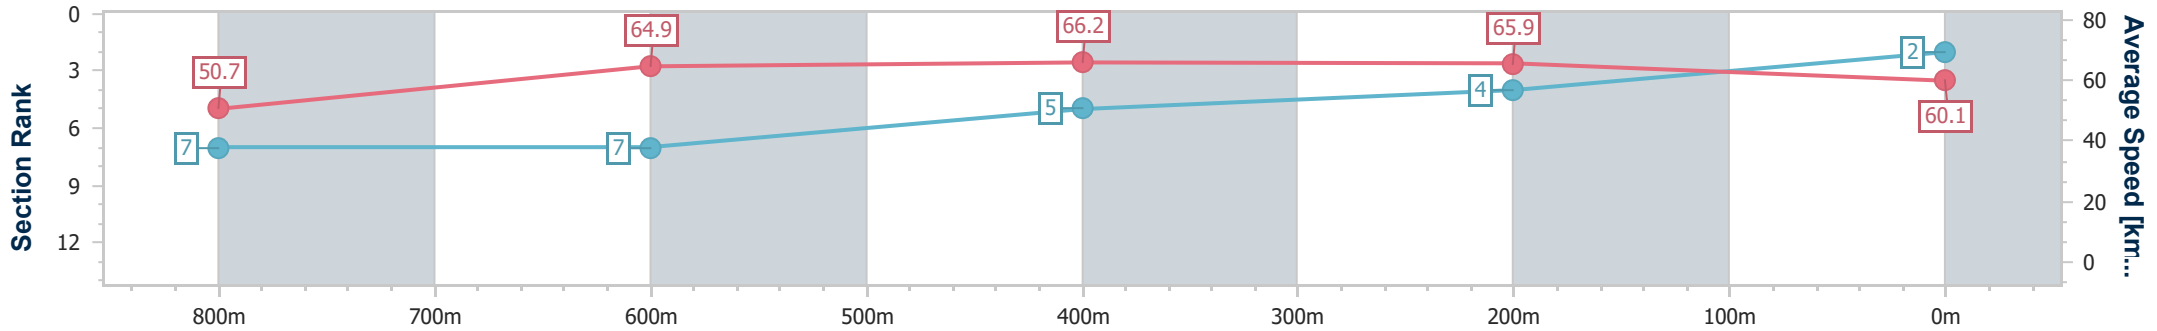

Horse/Jockey Name	Zelgaria
Final Rank	2
Fastest Section Time (Section)	0:10.82 (600m)
Top Speed [km/h] (Section)	68.2 (400m)
Race State	Finished

Eagle Farm QLD Professional
Race 5: FOLLOWMONT TRANSPORT QTIS JEWEL PRELUDE
2YO Colts & Geldings Plate - 1000m
04 March 2023 - 14:38
Track Rating: Good 4, Weather: Fine, Rail Position: +4m Entire Course

BRISBANE
RACING CLUB

Section	Overall	800m	600m	400m	200m
Section Times	0:59.19 [2] (0:14.31)	0:44.88 [7] (0:11.13)	0:33.75 [7] (0:10.82)	0:22.93 [5] (0:10.93)	0:12.00 [4] (0:12.00)
Average Speed [km/h]	50.7	64.9	66.2	65.9	60.1
Top Speed [km/h]	64.6	67.0	67.1	68.2	63.3
Avg. Dist. to Rail [m]	6.5	0.7	1.0	2.7	3.2
Avg. Stride Freq. [Hz]	2.4	2.5	2.5	2.4	2.3
Avg. Stride Length [m]	6.0	7.3	7.4	7.4	7.2

- [ ] Ranking at each section and finish
- -.-.- No data available at this section
- NA No data available