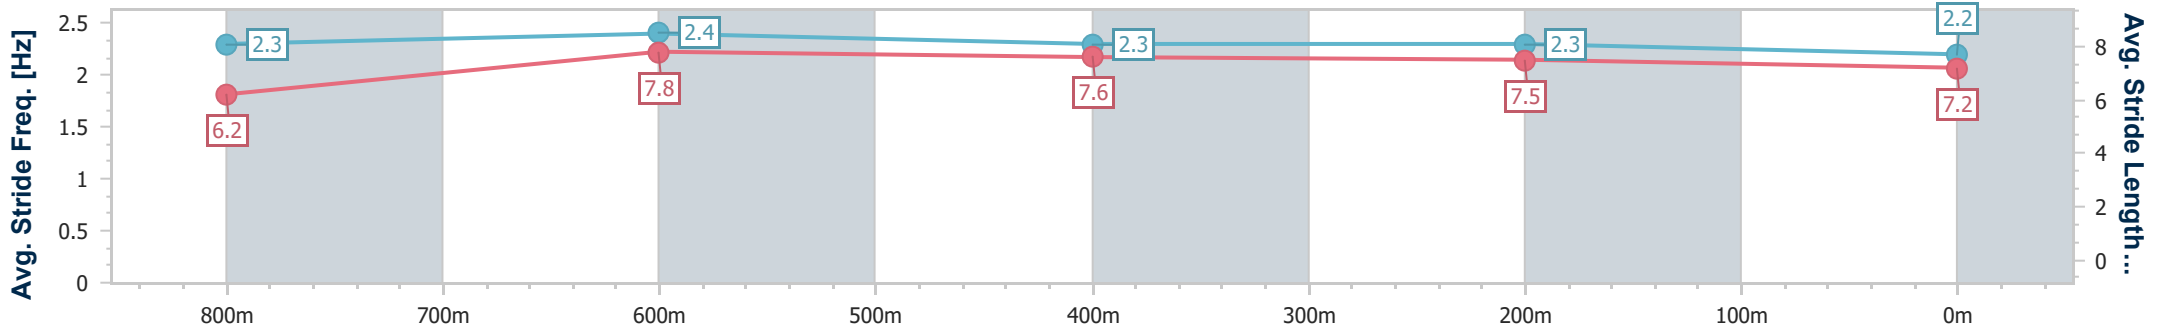

Horse/Jockey Name	Mister Moderation
Final Rank	8
Fastest Section Time (Section)	0:10.89 (800m)
Top Speed [km/h] (Section)	66.9 (800m)
Race State	Finished

Eagle Farm QLD Professional
Race 5: FOLLOWMONT TRANSPORT QTIS JEWEL PRELUDE
2YO Colts & Geldings Plate - 1000m
04 March 2023 - 14:38
Track Rating: Good 4, Weather: Fine, Rail Position: +4m Entire Course

BRISBANE
RACING CLUB

Section	Overall	800m	600m	400m	200m
Section Times	1:00.17 [8] (0:14.16)	0:46.01 [5] (0:10.89)	0:35.12 [4] (0:11.22)	0:23.90 [6] (0:11.39)	0:12.51 [9] (0:12.51)
Average Speed [km/h]	51.0	66.0	63.7	63.2	57.6
Top Speed [km/h]	66.5	66.9	65.6	64.8	60.6
Avg. Dist. to Rail [m]	4.0	0.5	1.4	0.5	1.9
Avg. Stride Freq. [Hz]	2.3	2.4	2.3	2.3	2.2
Avg. Stride Length [m]	6.2	7.8	7.6	7.5	7.2

- [ ] Ranking at each section and finish
- -.-.- No data available at this section
- NA No data available