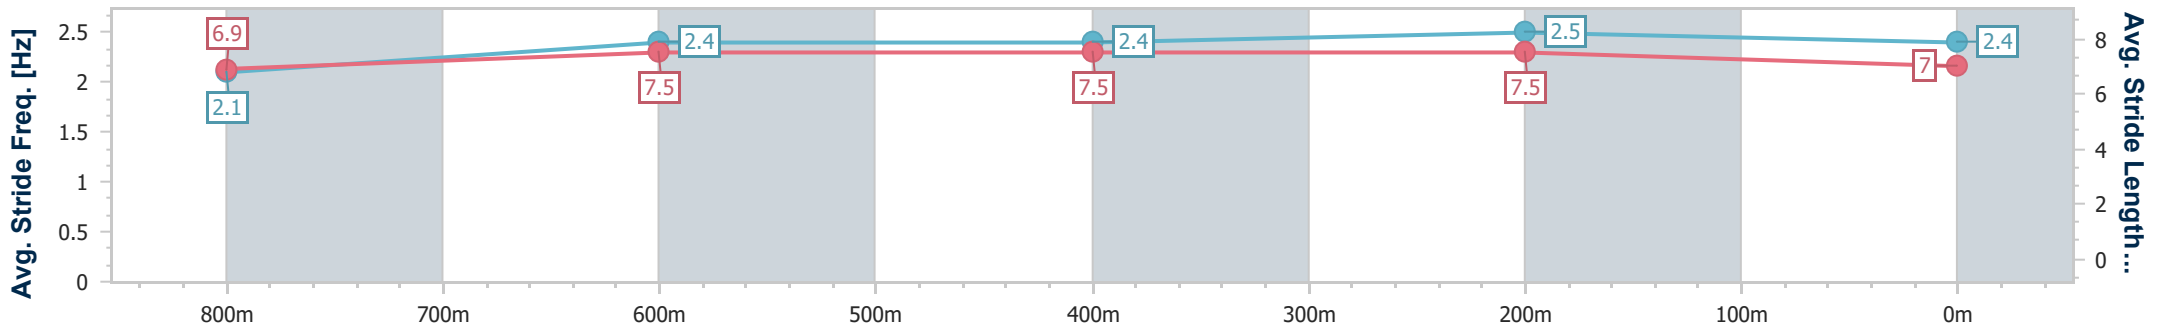

BRISBANE
 RACING CLUB

Section	Overall	800m	600m	400m	200m
Section Times	0:59.12 [1] (0:14.28)	0:44.84 [6] (0:11.17)	0:33.67 [8] (0:10.86)	0:22.81 [7] (0:10.86)	0:11.95 [3] (0:11.95)
Average Speed [km/h]	50.9	65.1	66.3	66.3	60.3
Top Speed [km/h]	63.8	66.4	67.1	67.8	64.6
Avg. Dist. to Rail [m]	6.1	1.9	0.7	5.0	8.3
Avg. Stride Freq. [Hz]	2.1	2.4	2.4	2.5	2.4
Avg. Stride Length [m]	6.9	7.5	7.5	7.5	7.0