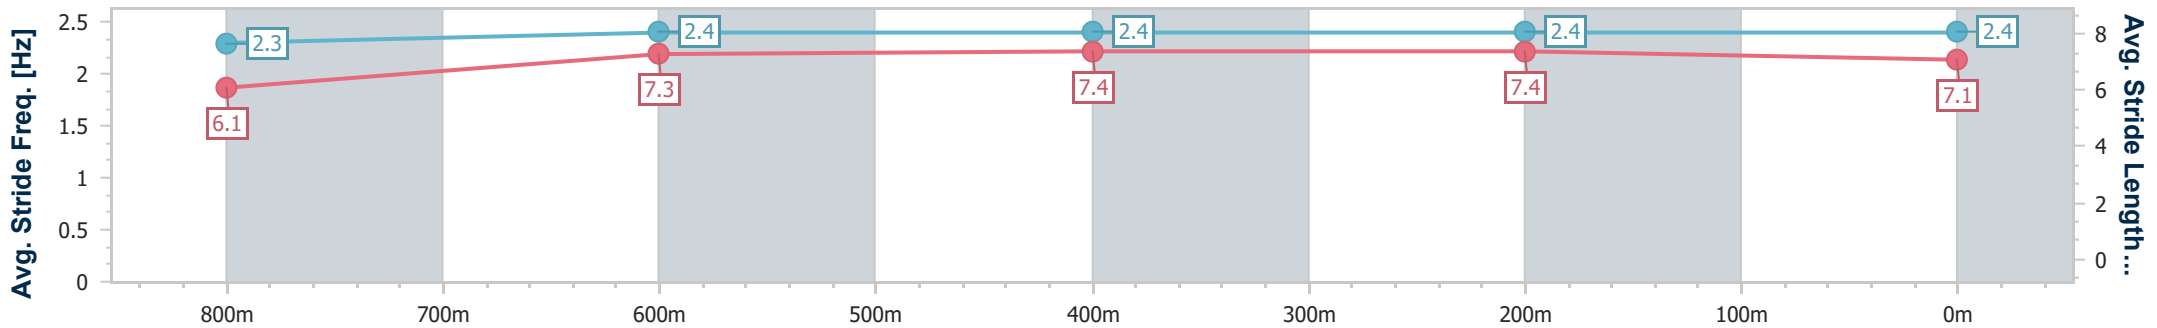

Horse/Jockey Name	All Valour
Final Rank	6
Fastest Section Time (Section)	0:11.02 (600m)
Top Speed [km/h] (Section)	66.9 (800m)
Race State	Finished

Eagle Farm QLD Professional
Race 5: FOLLOWMONT TRANSPORT QTIS JEWEL PRELUDE
2YO Colts & Geldings Plate - 1000m
04 March 2023 - 14:38
Track Rating: Good 4, Weather: Fine, Rail Position: +4m Entire Course

BRISBANE
RACING CLUB

Section	Overall	800m	600m	400m	200m
Section Times	0:59.85 [6] (0:14.39)	0:45.46 [8] (0:11.20)	0:34.26 [11] (0:11.02)	0:23.24 [10] (0:11.24)	0:12.00 [10] (0:12.00)
Average Speed [km/h]	50.3	64.6	64.9	64.1	60.0
Top Speed [km/h]	65.2	66.9	65.2	65.4	62.8
Avg. Dist. to Rail [m]	4.0	1.0	1.5	2.6	4.1
Avg. Stride Freq. [Hz]	2.3	2.4	2.4	2.4	2.4
Avg. Stride Length [m]	6.1	7.3	7.4	7.4	7.1

- [ ] Ranking at each section and finish
- -.-.- No data available at this section
- NA No data available