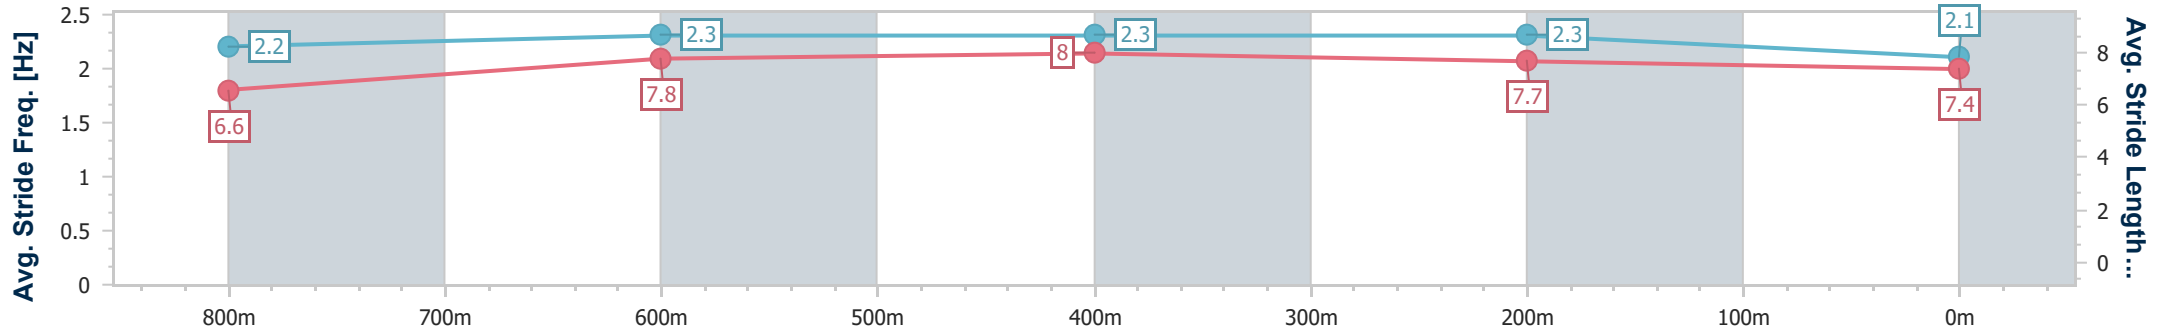

Horse/Jockey Name	Approval
Final Rank	7
Fastest Section Time (Section)	0:10.99 (600m)
Top Speed [km/h] (Section)	67.3 (400m)
Race State	Finished

Eagle Farm QLD Professional
Race 5: FOLLOWMONT TRANSPORT QTIS JEWEL PRELUDE
2YO Colts & Geldings Plate - 1000m
04 March 2023 - 14:38
Track Rating: Good 4, Weather: Fine, Rail Position: +4m Entire Course

BRISBANE
RACING CLUB

Section	Overall	800m	600m	400m	200m
Section Times	1:00.10 [7] (0:14.09)	0:46.01 [3] (0:11.14)	0:34.87 [5] (0:10.99)	0:23.88 [4] (0:11.13)	0:12.75 [6] (0:12.75)
Average Speed [km/h]	51.5	65.4	66.1	64.7	56.5
Top Speed [km/h]	64.7	67.1	66.7	67.3	60.8
Avg. Dist. to Rail [m]	5.6	2.5	1.5	3.9	5.5
Avg. Stride Freq. [Hz]	2.2	2.3	2.3	2.3	2.1
Avg. Stride Length [m]	6.6	7.8	8.0	7.7	7.4

- [ ] Ranking at each section and finish
- -.-.- No data available at this section
- NA No data available