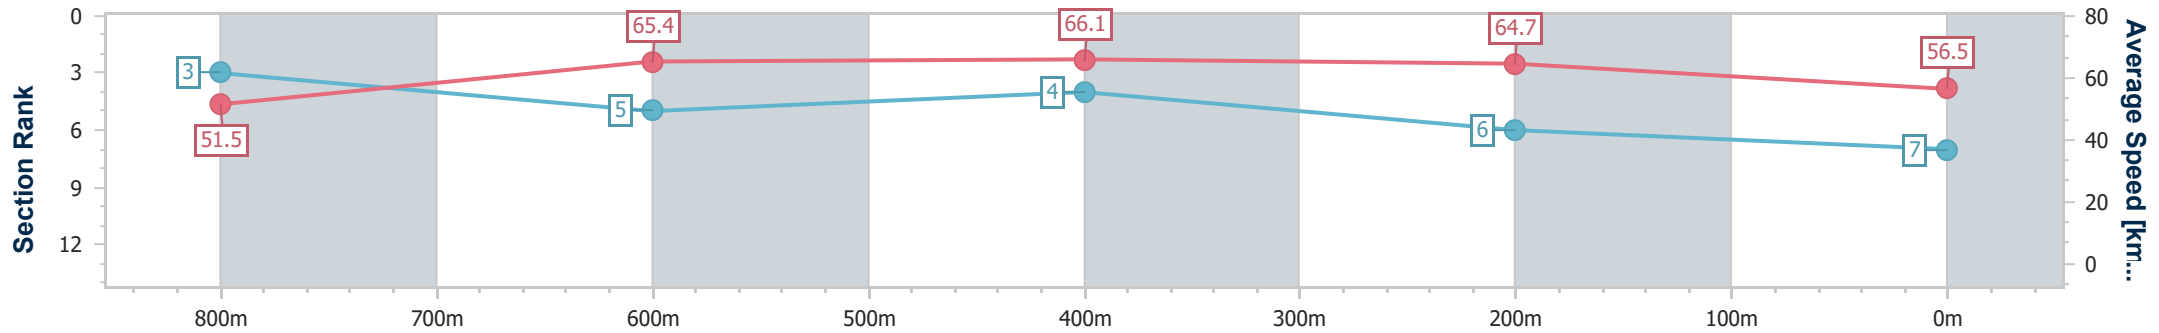

Horse/Jockey Name	Approval
Final Rank	7
Fastest Section Time (Section)	0:10.99 (600m)
Top Speed [km/h] (Section)	67.3 (400m)
Race State	Finished

Eagle Farm QLD Professional
Race 5: FOLLOWMONT TRANSPORT QTIS JEWEL PRELUDE
2YO Colts & Geldings Plate - 1000m
04 March 2023 - 14:38
Track Rating: Good 4, Weather: Fine, Rail Position: +4m Entire Course

BRISBANE
RACING CLUB

Section	Overall	800m	600m	400m	200m
Section Times	1:00.10 [7] (0:14.09)	0:46.01 [3] (0:11.14)	0:34.87 [5] (0:10.99)	0:23.88 [4] (0:11.13)	0:12.75 [6] (0:12.75)
Average Speed [km/h]	51.5	65.4	66.1	64.7	56.5
Top Speed [km/h]	64.7	67.1	66.7	67.3	60.8
Avg. Dist. to Rail [m]	5.6	2.5	1.5	3.9	5.5
Avg. Stride Freq. [Hz]	2.2	2.3	2.3	2.3	2.1
Avg. Stride Length [m]	6.6	7.8	8.0	7.7	7.4

- [ ] Ranking at each section and finish
- -.-.- No data available at this section
- NA No data available