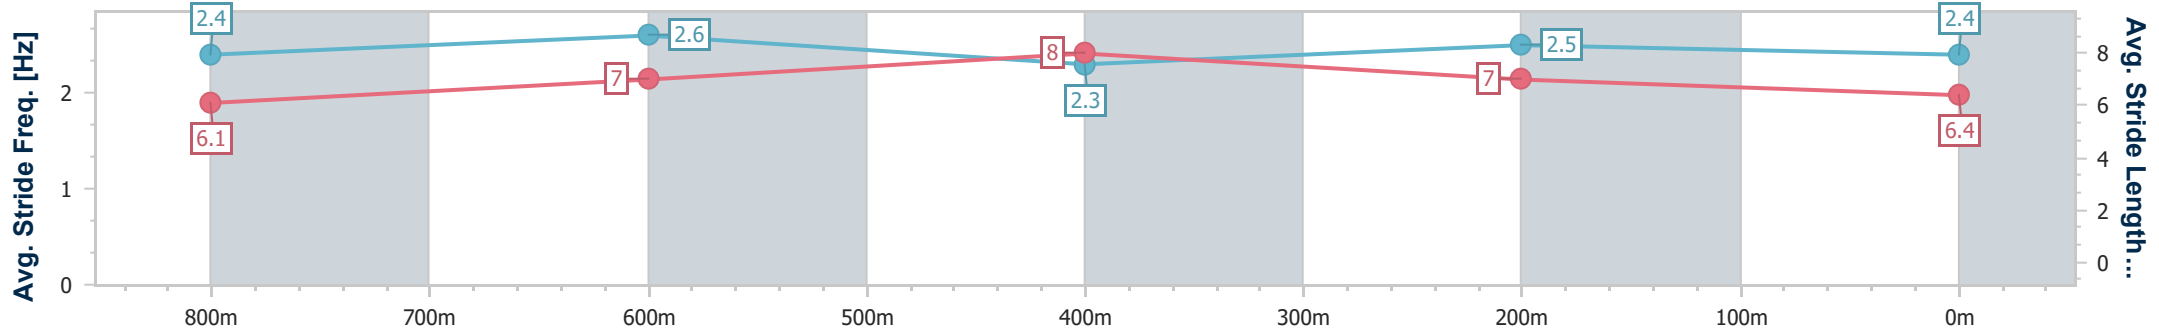

Horse/Jockey Name	I Am Thor
Final Rank	10
Fastest Section Time (Section)	0:10.90 (800m)
Top Speed [km/h] (Section)	67.4 (800m)
Race State	Finished

Eagle Farm QLD Professional
Race 5: FOLLOWMONT TRANSPORT QTIS JEWEL PRELUDE
2YO Colts & Geldings Plate - 1000m
04 March 2023 - 14:38
Track Rating: Good 4, Weather: Fine, Rail Position: +4m Entire Course

BRISBANE
RACING CLUB

Section	Overall	800m	600m	400m	200m
Section Times	1:00.41 [10] (0:13.87)	0:46.54 [2] (0:10.90)	0:35.64 [1] (0:10.91)	0:24.73 [1] (0:11.38)	0:13.35 [2] (0:13.35)
Average Speed [km/h]	51.9	66.0	65.7	63.3	53.9
Top Speed [km/h]	65.6	67.4	66.2	66.5	59.5
Avg. Dist. to Rail [m]	1.4	0.5	1.2	0.7	0.8
Avg. Stride Freq. [Hz]	2.4	2.6	2.3	2.5	2.4
Avg. Stride Length [m]	6.1	7.0	8.0	7.0	6.4

- [ ] Ranking at each section and finish
- -.-.- No data available at this section
- NA No data available