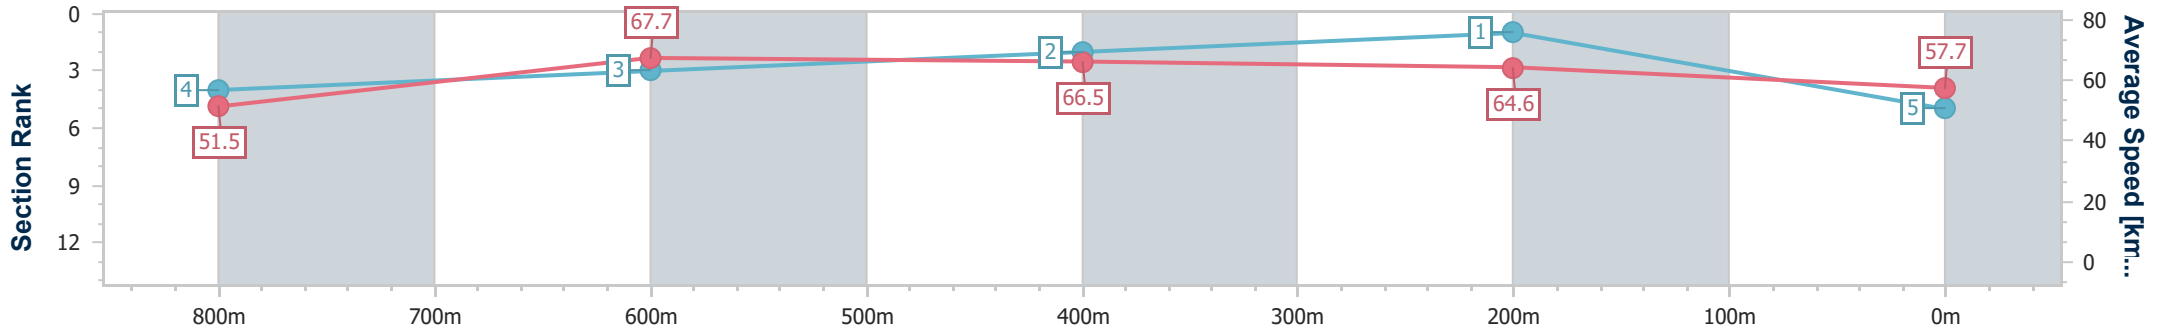

Horse/Jockey Name	Spirit Of Brodie
Final Rank	5
Fastest Section Time (Section)	0:10.78 (800m)
Top Speed [km/h] (Section)	68.4 (800m)
Race State	Finished

Eagle Farm QLD Professional
Race 5: FOLLOWMONT TRANSPORT QTIS JEWEL PRELUDE
2YO Colts & Geldings Plate - 1000m
04 March 2023 - 14:38
Track Rating: Good 4, Weather: Fine, Rail Position: +4m Entire Course

BRISBANE
RACING CLUB

Section	Overall	800m	600m	400m	200m
Section Times	0:59.46 [5] (0:14.15)	0:45.31 [4] (0:10.78)	0:34.53 [3] (0:10.90)	0:23.63 [2] (0:11.16)	0:12.47 [1] (0:12.47)
Average Speed [km/h]	51.5	67.7	66.5	64.6	57.7
Top Speed [km/h]	68.3	68.4	67.9	67.1	61.6
Avg. Dist. to Rail [m]	9.5	2.8	1.5	4.5	6.7
Avg. Stride Freq. [Hz]	2.3	2.4	2.4	2.4	2.3
Avg. Stride Length [m]	6.4	7.7	7.7	7.6	7.1

- [ ] Ranking at each section and finish
- -.-.- No data available at this section
- NA No data available