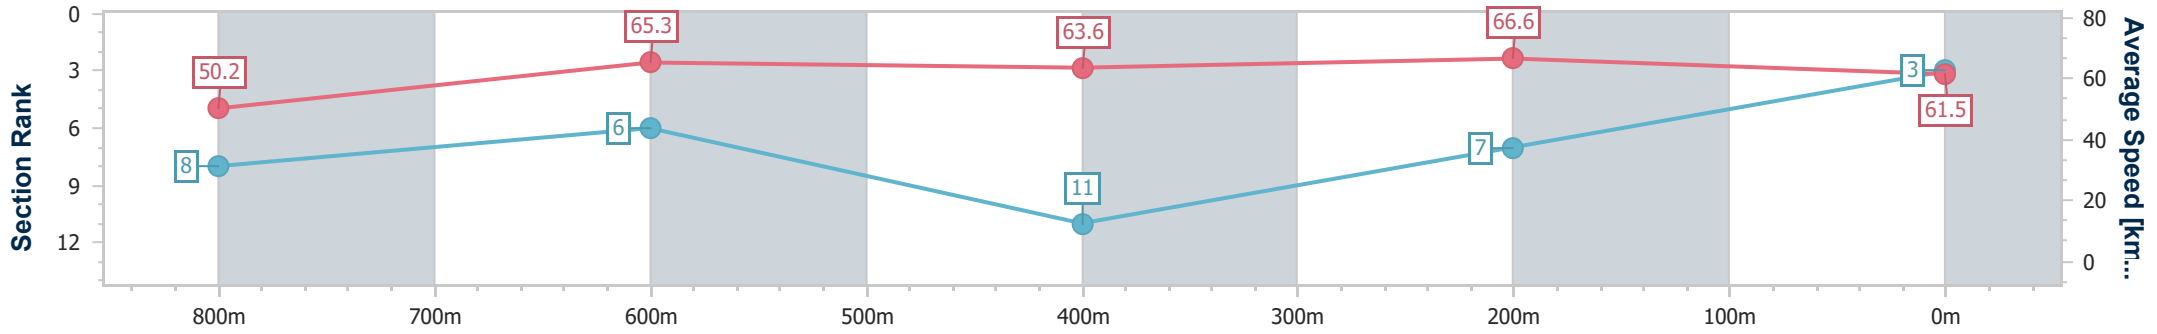

Horse/Jockey Name	Top Fun
Final Rank	3
Fastest Section Time (Section)	0:10.82 (400m)
Top Speed [km/h] (Section)	68.1 (400m)
Race State	Finished

Eagle Farm QLD Professional
Race 5: FOLLOWMONT TRANSPORT QTIS JEWEL PRELUDE
2YO Colts & Geldings Plate - 1000m
04 March 2023 - 14:38
Track Rating: Good 4, Weather: Fine, Rail Position: +4m Entire Course

BRISBANE
RACING CLUB

Section	Overall	800m	600m	400m	200m
Section Times	0:59.25 [3] (0:14.39)	0:44.86 [8] (0:11.03)	0:33.83 [6] (0:11.29)	0:22.54 [11] (0:10.82)	0:11.72 [7] (0:11.72)
Average Speed [km/h]	50.2	65.3	63.6	66.6	61.5
Top Speed [km/h]	64.9	66.9	66.1	68.1	64.6
Avg. Dist. to Rail [m]	1.9	0.3	0.5	1.4	1.2
Avg. Stride Freq. [Hz]	2.4	2.6	2.5	2.5	2.5
Avg. Stride Length [m]	6.0	7.0	6.9	7.1	6.9

- [ ] Ranking at each section and finish
- -.-.- No data available at this section
- NA No data available