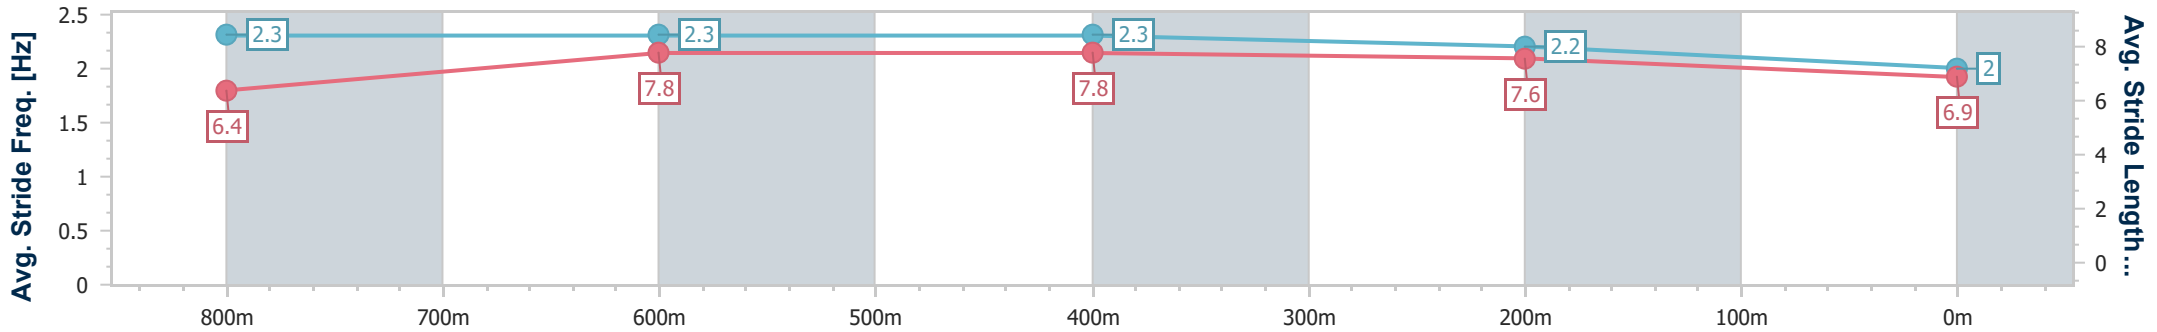

Horse/Jockey Name	Prince Toby
Final Rank	11
Fastest Section Time (Section)	0:11.01 (800m)
Top Speed [km/h] (Section)	66.5 (800m)
Race State	Finished

Eagle Farm QLD Professional
Race 5: FOLLOWMONT TRANSPORT QTIS JEWEL PRELUDE
2YO Colts & Geldings Plate - 1000m
04 March 2023 - 14:38
Track Rating: Good 4, Weather: Fine, Rail Position: +4m Entire Course

BRISBANE
RACING CLUB

Section	Overall	800m	600m	400m	200m
Section Times	1:02.18 [11] (0:13.83)	0:48.35 [1] (0:11.01)	0:37.34 [2] (0:11.33)	0:26.01 [3] (0:11.86)	0:14.15 [11] (0:14.15)
Average Speed [km/h]	52.2	65.5	63.5	60.8	50.9
Top Speed [km/h]	65.7	66.5	64.8	62.2	57.4
Avg. Dist. to Rail [m]	2.4	0.6	0.4	1.7	0.8
Avg. Stride Freq. [Hz]	2.3	2.3	2.3	2.2	2.0
Avg. Stride Length [m]	6.4	7.8	7.8	7.6	6.9

- [ ] Ranking at each section and finish
- -.-.- No data available at this section
- NA No data available