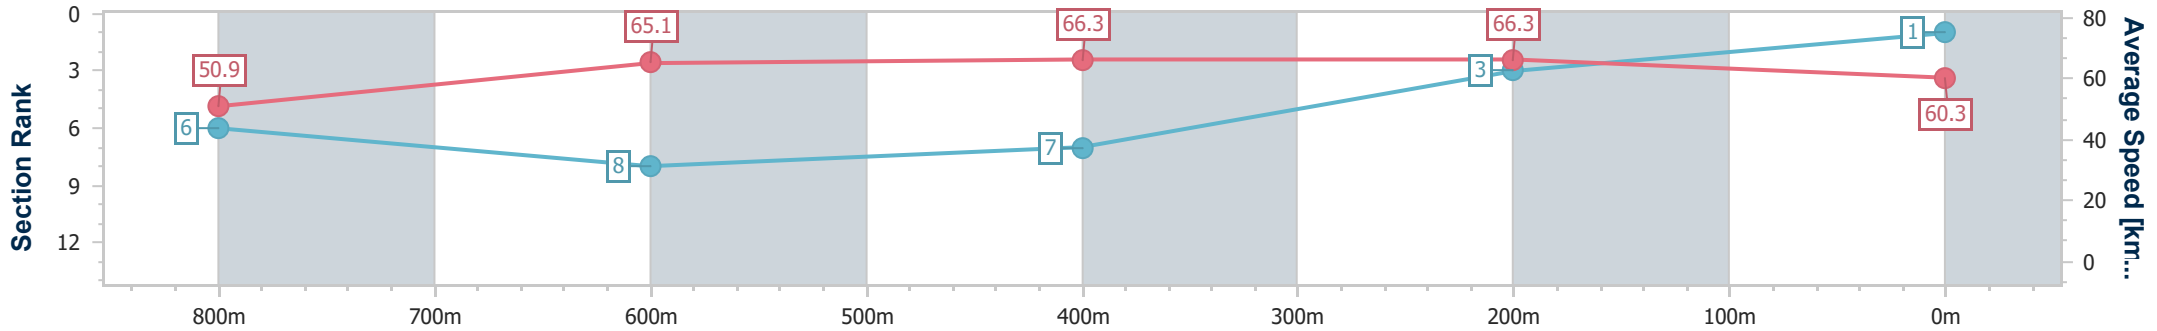

BRISBANE
 RACING CLUB

Section	Overall	800m	600m	400m	200m
Section Times	0:59.12 [1] (0:14.28)	0:44.84 [6] (0:11.17)	0:33.67 [8] (0:10.86)	0:22.81 [7] (0:10.86)	0:11.95 [3] (0:11.95)
Average Speed [km/h]	50.9	65.1	66.3	66.3	60.3
Top Speed [km/h]	63.8	66.4	67.1	67.8	64.6
Avg. Dist. to Rail [m]	6.1	1.9	0.7	5.0	8.3
Avg. Stride Freq. [Hz]	2.1	2.4	2.4	2.5	2.4
Avg. Stride Length [m]	6.9	7.5	7.5	7.5	7.0