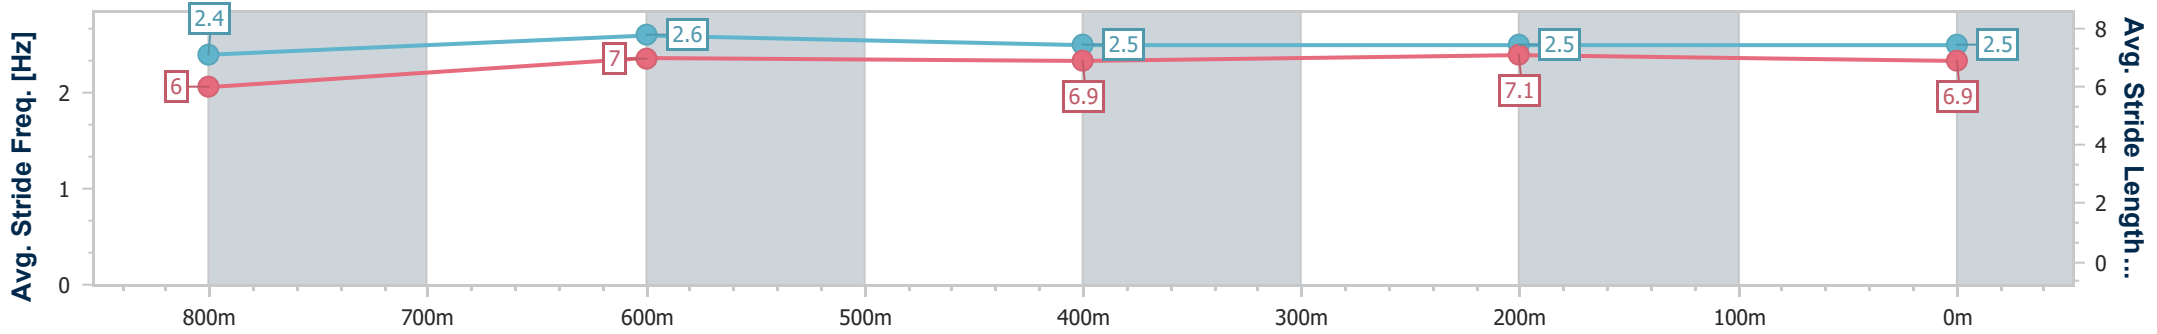

Horse/Jockey Name	Top Fun
Final Rank	3
Fastest Section Time (Section)	0:10.82 (400m)
Top Speed [km/h] (Section)	68.1 (400m)
Race State	Finished

Eagle Farm QLD Professional
Race 5: FOLLOWMONT TRANSPORT QTIS JEWEL PRELUDE
2YO Colts & Geldings Plate - 1000m
04 March 2023 - 14:38
Track Rating: Good 4, Weather: Fine, Rail Position: +4m Entire Course

BRISBANE
RACING CLUB

Section	Overall	800m	600m	400m	200m
Section Times	0:59.25 [3] (0:14.39)	0:44.86 [8] (0:11.03)	0:33.83 [6] (0:11.29)	0:22.54 [11] (0:10.82)	0:11.72 [7] (0:11.72)
Average Speed [km/h]	50.2	65.3	63.6	66.6	61.5
Top Speed [km/h]	64.9	66.9	66.1	68.1	64.6
Avg. Dist. to Rail [m]	1.9	0.3	0.5	1.4	1.2
Avg. Stride Freq. [Hz]	2.4	2.6	2.5	2.5	2.5
Avg. Stride Length [m]	6.0	7.0	6.9	7.1	6.9

- [ ] Ranking at each section and finish
- -.-.- No data available at this section
- NA No data available