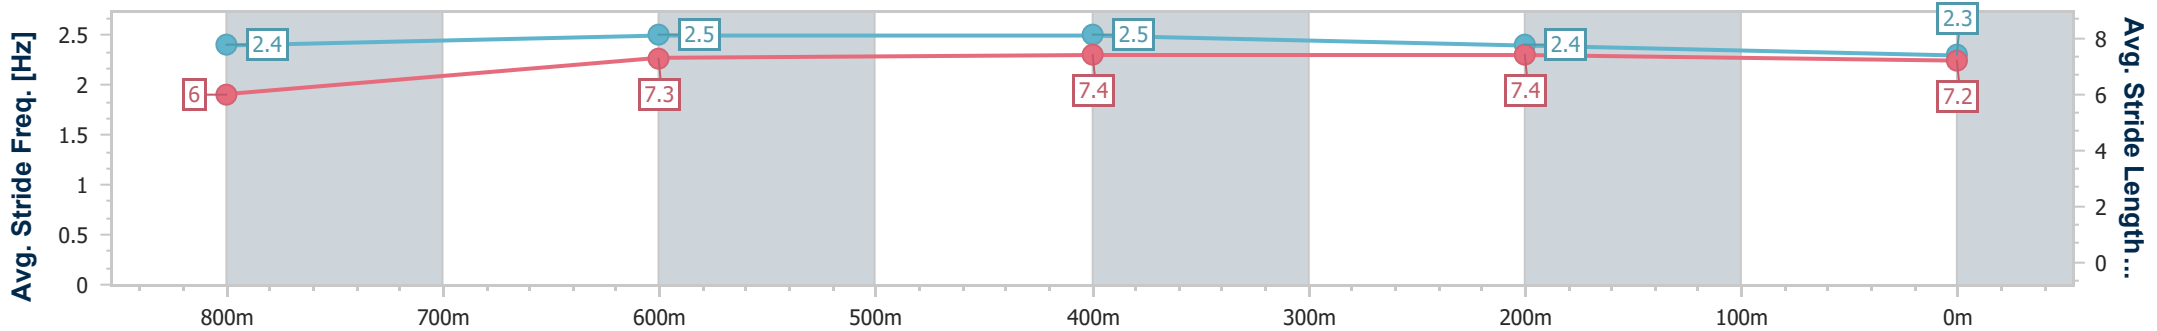

Horse/Jockey Name	Zelgaria
Final Rank	2
Fastest Section Time (Section)	0:10.82 (600m)
Top Speed [km/h] (Section)	68.2 (400m)
Race State	Finished

Eagle Farm QLD Professional
Race 5: FOLLOWMONT TRANSPORT QTIS JEWEL PRELUDE
2YO Colts & Geldings Plate - 1000m
04 March 2023 - 14:38
Track Rating: Good 4, Weather: Fine, Rail Position: +4m Entire Course

BRISBANE
RACING CLUB

Section	Overall	800m	600m	400m	200m
Section Times	0:59.19 [2] (0:14.31)	0:44.88 [7] (0:11.13)	0:33.75 [7] (0:10.82)	0:22.93 [5] (0:10.93)	0:12.00 [4] (0:12.00)
Average Speed [km/h]	50.7	64.9	66.2	65.9	60.1
Top Speed [km/h]	64.6	67.0	67.1	68.2	63.3
Avg. Dist. to Rail [m]	6.5	0.7	1.0	2.7	3.2
Avg. Stride Freq. [Hz]	2.4	2.5	2.5	2.4	2.3
Avg. Stride Length [m]	6.0	7.3	7.4	7.4	7.2

- [ ] Ranking at each section and finish
- -.-.- No data available at this section
- NA No data available