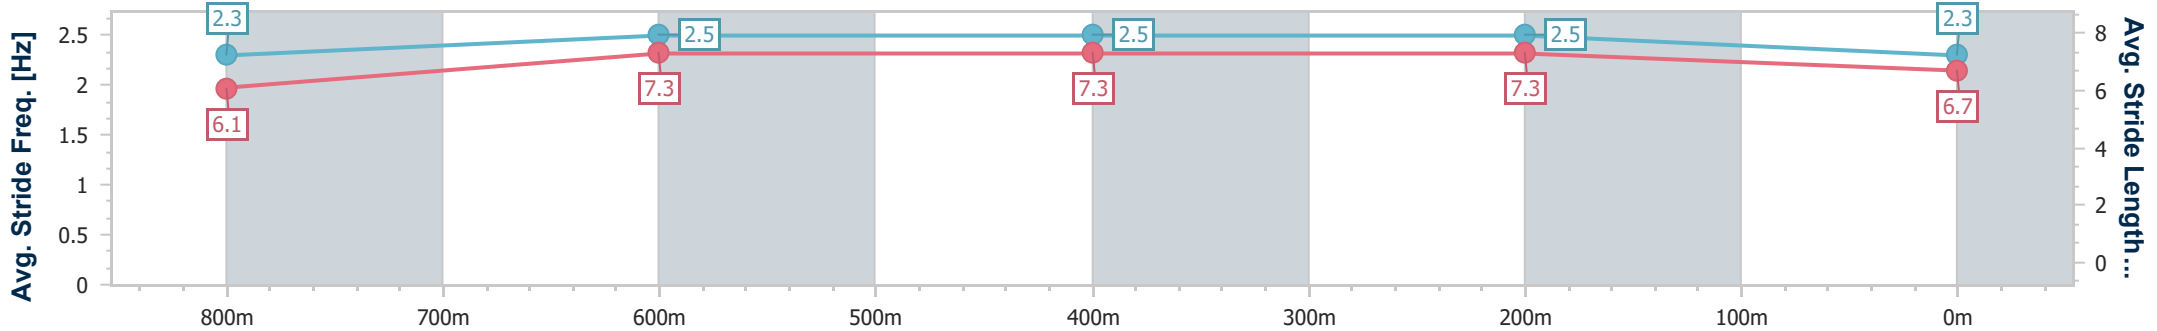

Horse/Jockey Name	Noble Intent
Final Rank	9
Fastest Section Time (Section)	0:11.00 (800m)
Top Speed [km/h] (Section)	68.0 (400m)
Race State	Finished

Eagle Farm QLD Professional
Race 5: FOLLOWMONT TRANSPORT QTIS JEWEL PRELUDE
2YO Colts & Geldings Plate - 1000m
04 March 2023 - 14:38
Track Rating: Good 4, Weather: Fine, Rail Position: +4m Entire Course

BRISBANE
RACING CLUB

Section	Overall	800m	600m	400m	200m
Section Times	1:00.34 [9] (0:14.54)	0:45.80 [11] (0:11.00)	0:34.80 [10] (0:11.01)	0:23.79 [9] (0:11.08)	0:12.71 [8] (0:12.71)
Average Speed [km/h]	49.8	65.8	65.7	65.0	56.6
Top Speed [km/h]	65.8	66.0	67.5	68.0	61.8
Avg. Dist. to Rail [m]	4.4	1.2	1.3	3.9	6.5
Avg. Stride Freq. [Hz]	2.3	2.5	2.5	2.5	2.3
Avg. Stride Length [m]	6.1	7.3	7.3	7.3	6.7

- [ ] Ranking at each section and finish
- -.-.- No data available at this section
- NA No data available