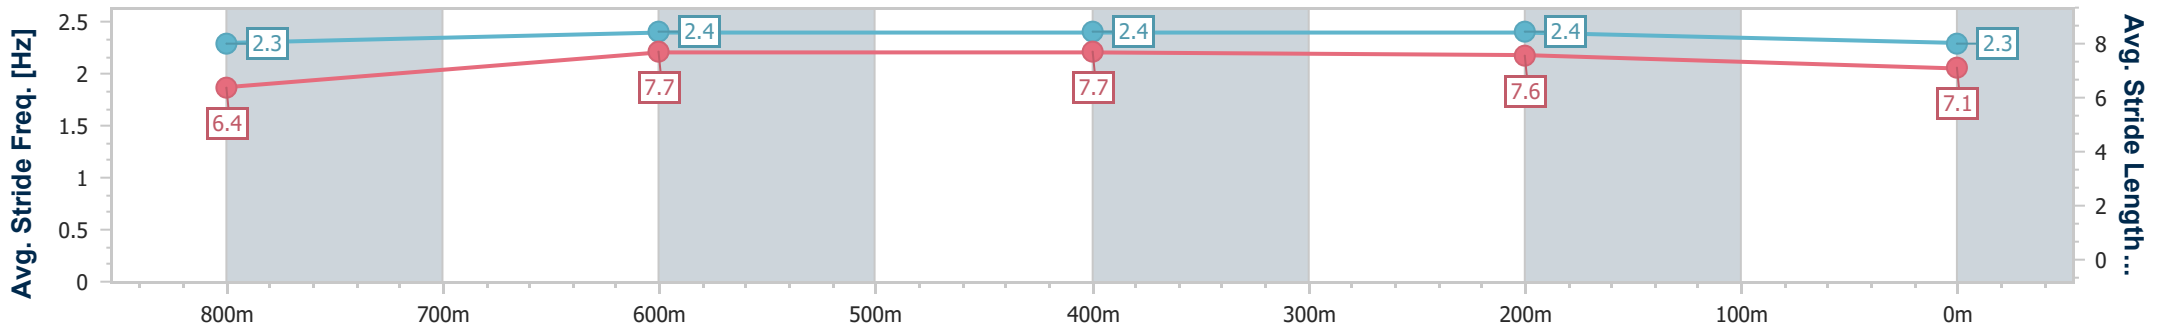

Horse/Jockey Name	Spirit Of Brodie
Final Rank	5
Fastest Section Time (Section)	0:10.78 (800m)
Top Speed [km/h] (Section)	68.4 (800m)
Race State	Finished

Eagle Farm QLD Professional
Race 5: FOLLOWMONT TRANSPORT QTIS JEWEL PRELUDE
2YO Colts & Geldings Plate - 1000m
04 March 2023 - 14:38
Track Rating: Good 4, Weather: Fine, Rail Position: +4m Entire Course

BRISBANE
RACING CLUB

Section	Overall	800m	600m	400m	200m
Section Times	0:59.46 [5] (0:14.15)	0:45.31 [4] (0:10.78)	0:34.53 [3] (0:10.90)	0:23.63 [2] (0:11.16)	0:12.47 [1] (0:12.47)
Average Speed [km/h]	51.5	67.7	66.5	64.6	57.7
Top Speed [km/h]	68.3	68.4	67.9	67.1	61.6
Avg. Dist. to Rail [m]	9.5	2.8	1.5	4.5	6.7
Avg. Stride Freq. [Hz]	2.3	2.4	2.4	2.4	2.3
Avg. Stride Length [m]	6.4	7.7	7.7	7.6	7.1

- [ ] Ranking at each section and finish
- -.-.- No data available at this section
- NA No data available