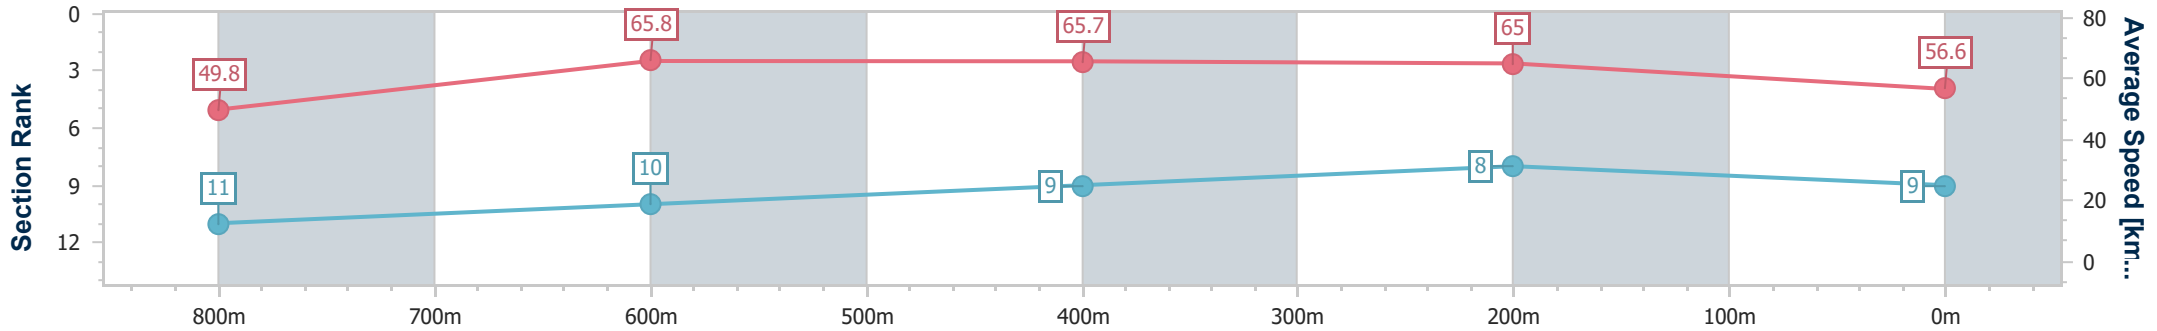

Horse/Jockey Name	Noble Intent
Final Rank	9
Fastest Section Time (Section)	0:11.00 (800m)
Top Speed [km/h] (Section)	68.0 (400m)
Race State	Finished

Eagle Farm QLD Professional
Race 5: FOLLOWMONT TRANSPORT QTIS JEWEL PRELUDE
2YO Colts & Geldings Plate - 1000m
04 March 2023 - 14:38
Track Rating: Good 4, Weather: Fine, Rail Position: +4m Entire Course

BRISBANE
RACING CLUB

Section	Overall	800m	600m	400m	200m
Section Times	1:00.34 [9] (0:14.54)	0:45.80 [11] (0:11.00)	0:34.80 [10] (0:11.01)	0:23.79 [9] (0:11.08)	0:12.71 [8] (0:12.71)
Average Speed [km/h]	49.8	65.8	65.7	65.0	56.6
Top Speed [km/h]	65.8	66.0	67.5	68.0	61.8
Avg. Dist. to Rail [m]	4.4	1.2	1.3	3.9	6.5
Avg. Stride Freq. [Hz]	2.3	2.5	2.5	2.5	2.3
Avg. Stride Length [m]	6.1	7.3	7.3	7.3	6.7

- [ ] Ranking at each section and finish
- -.-.- No data available at this section
- NA No data available