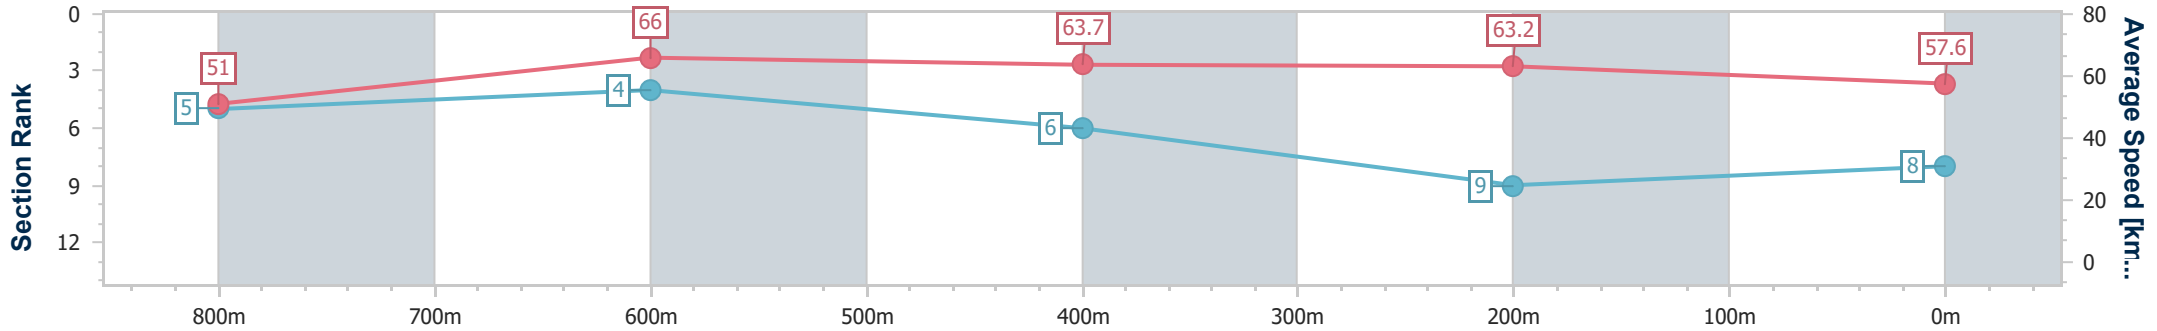

Horse/Jockey Name	Mister Moderation
Final Rank	8
Fastest Section Time (Section)	0:10.89 (800m)
Top Speed [km/h] (Section)	66.9 (800m)
Race State	Finished

Eagle Farm QLD Professional
Race 5: FOLLOWMONT TRANSPORT QTIS JEWEL PRELUDE
2YO Colts & Geldings Plate - 1000m
04 March 2023 - 14:38
Track Rating: Good 4, Weather: Fine, Rail Position: +4m Entire Course

BRISBANE
RACING CLUB

Section	Overall	800m	600m	400m	200m
Section Times	1:00.17 [8] (0:14.16)	0:46.01 [5] (0:10.89)	0:35.12 [4] (0:11.22)	0:23.90 [6] (0:11.39)	0:12.51 [9] (0:12.51)
Average Speed [km/h]	51.0	66.0	63.7	63.2	57.6
Top Speed [km/h]	66.5	66.9	65.6	64.8	60.6
Avg. Dist. to Rail [m]	4.0	0.5	1.4	0.5	1.9
Avg. Stride Freq. [Hz]	2.3	2.4	2.3	2.3	2.2
Avg. Stride Length [m]	6.2	7.8	7.6	7.5	7.2

- [ ] Ranking at each section and finish
- -.-.- No data available at this section
- NA No data available