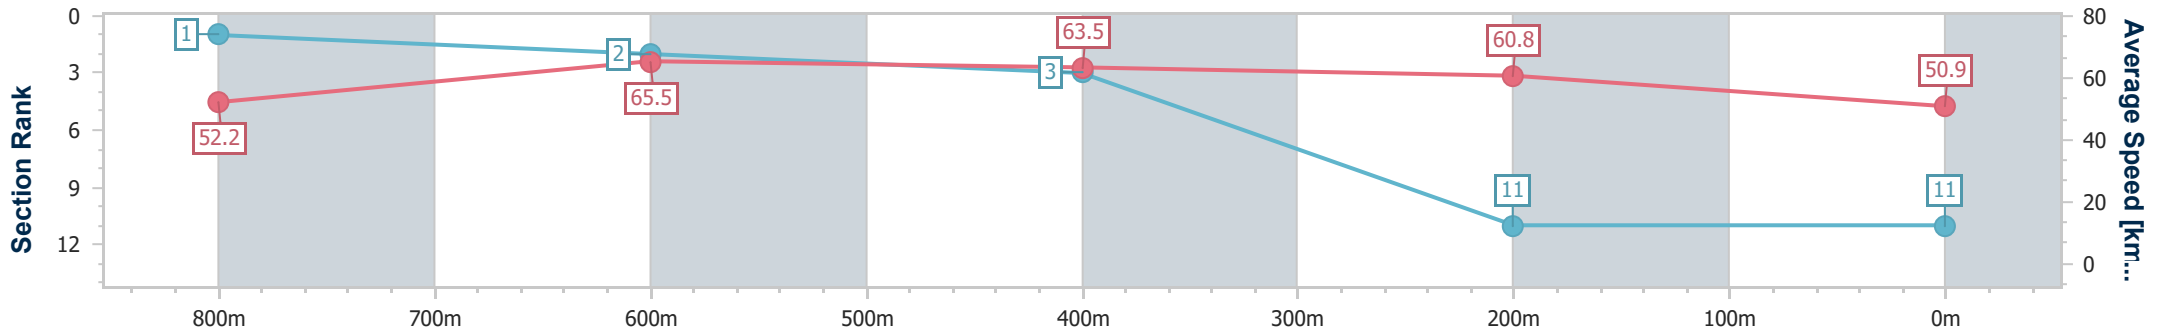

Horse/Jockey Name	Prince Toby
Final Rank	11
Fastest Section Time (Section)	0:11.01 (800m)
Top Speed [km/h] (Section)	66.5 (800m)
Race State	Finished

Eagle Farm QLD Professional
Race 5: FOLLOWMONT TRANSPORT QTIS JEWEL PRELUDE
2YO Colts & Geldings Plate - 1000m
04 March 2023 - 14:38
Track Rating: Good 4, Weather: Fine, Rail Position: +4m Entire Course

BRISBANE
RACING CLUB

Section	Overall	800m	600m	400m	200m
Section Times	1:02.18 [11] (0:13.83)	0:48.35 [1] (0:11.01)	0:37.34 [2] (0:11.33)	0:26.01 [3] (0:11.86)	0:14.15 [11] (0:14.15)
Average Speed [km/h]	52.2	65.5	63.5	60.8	50.9
Top Speed [km/h]	65.7	66.5	64.8	62.2	57.4
Avg. Dist. to Rail [m]	2.4	0.6	0.4	1.7	0.8
Avg. Stride Freq. [Hz]	2.3	2.3	2.3	2.2	2.0
Avg. Stride Length [m]	6.4	7.8	7.8	7.6	6.9

- [ ] Ranking at each section and finish
- -.-.- No data available at this section
- NA No data available