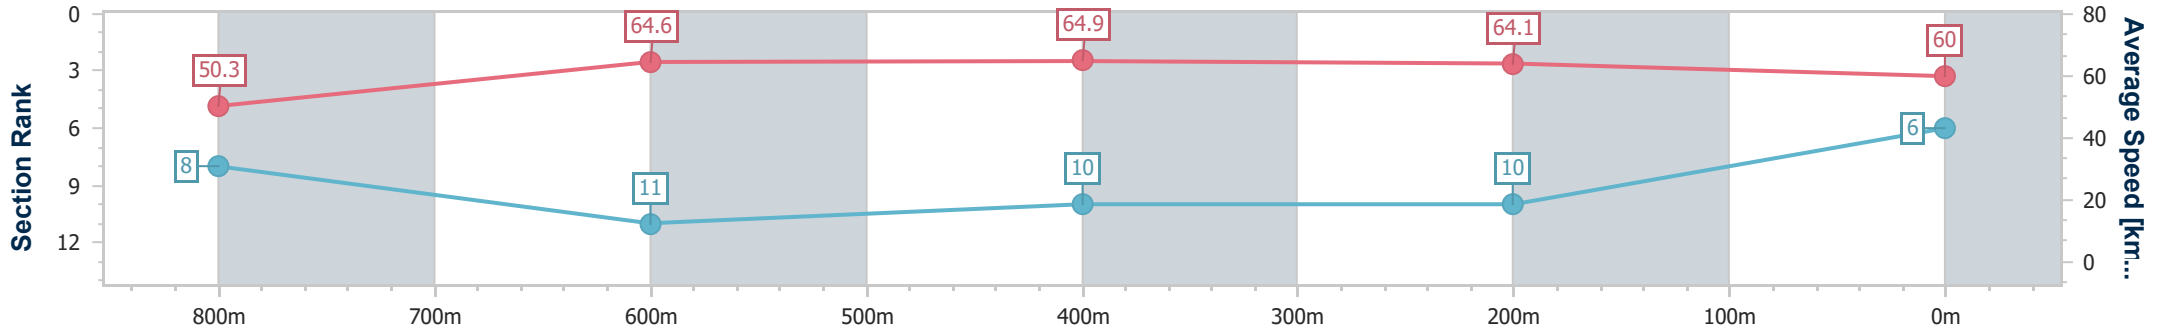

Horse/Jockey Name	All Valour
Final Rank	6
Fastest Section Time (Section)	0:11.02 (600m)
Top Speed [km/h] (Section)	66.9 (800m)
Race State	Finished

Eagle Farm QLD Professional
Race 5: FOLLOWMONT TRANSPORT QTIS JEWEL PRELUDE
2YO Colts & Geldings Plate - 1000m
04 March 2023 - 14:38
Track Rating: Good 4, Weather: Fine, Rail Position: +4m Entire Course

BRISBANE
RACING CLUB

Section	Overall	800m	600m	400m	200m
Section Times	0:59.85 [6] (0:14.39)	0:45.46 [8] (0:11.20)	0:34.26 [11] (0:11.02)	0:23.24 [10] (0:11.24)	0:12.00 [10] (0:12.00)
Average Speed [km/h]	50.3	64.6	64.9	64.1	60.0
Top Speed [km/h]	65.2	66.9	65.2	65.4	62.8
Avg. Dist. to Rail [m]	4.0	1.0	1.5	2.6	4.1
Avg. Stride Freq. [Hz]	2.3	2.4	2.4	2.4	2.4
Avg. Stride Length [m]	6.1	7.3	7.4	7.4	7.1

- [ ] Ranking at each section and finish
- -.-.- No data available at this section
- NA No data available