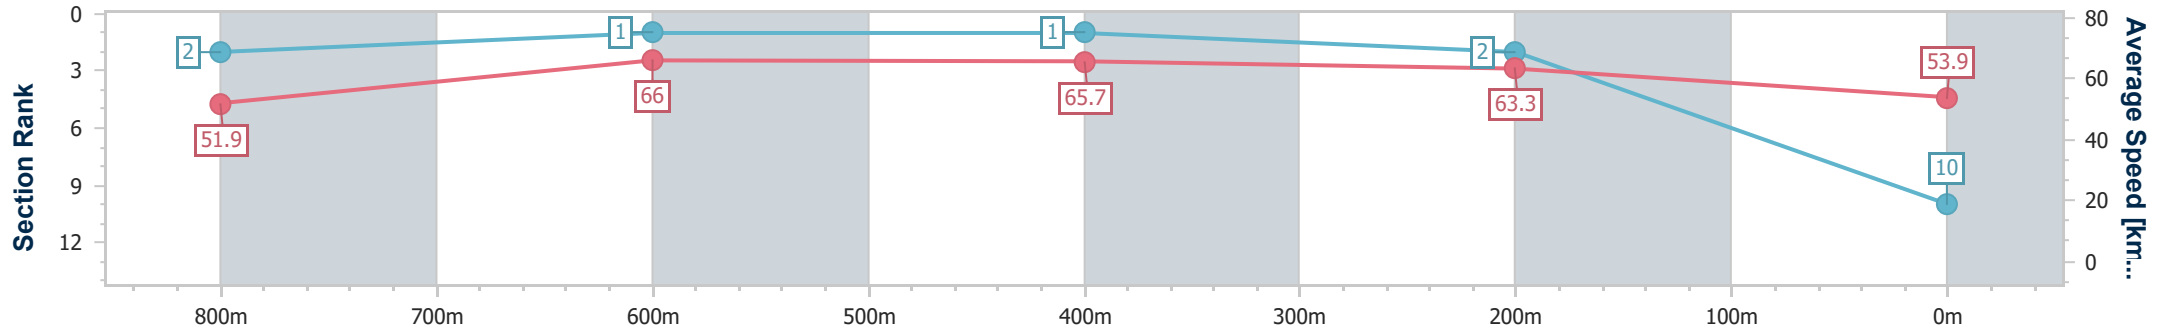

Horse/Jockey Name	I Am Thor
Final Rank	10
Fastest Section Time (Section)	0:10.90 (800m)
Top Speed [km/h] (Section)	67.4 (800m)
Race State	Finished

Eagle Farm QLD Professional
Race 5: FOLLOWMONT TRANSPORT QTIS JEWEL PRELUDE
2YO Colts & Geldings Plate - 1000m
04 March 2023 - 14:38
Track Rating: Good 4, Weather: Fine, Rail Position: +4m Entire Course

BRISBANE
RACING CLUB

Section	Overall	800m	600m	400m	200m
Section Times	1:00.41 [10] (0:13.87)	0:46.54 [2] (0:10.90)	0:35.64 [1] (0:10.91)	0:24.73 [1] (0:11.38)	0:13.35 [2] (0:13.35)
Average Speed [km/h]	51.9	66.0	65.7	63.3	53.9
Top Speed [km/h]	65.6	67.4	66.2	66.5	59.5
Avg. Dist. to Rail [m]	1.4	0.5	1.2	0.7	0.8
Avg. Stride Freq. [Hz]	2.4	2.6	2.3	2.5	2.4
Avg. Stride Length [m]	6.1	7.0	8.0	7.0	6.4

- [ ] Ranking at each section and finish
- -.-.- No data available at this section
- NA No data available