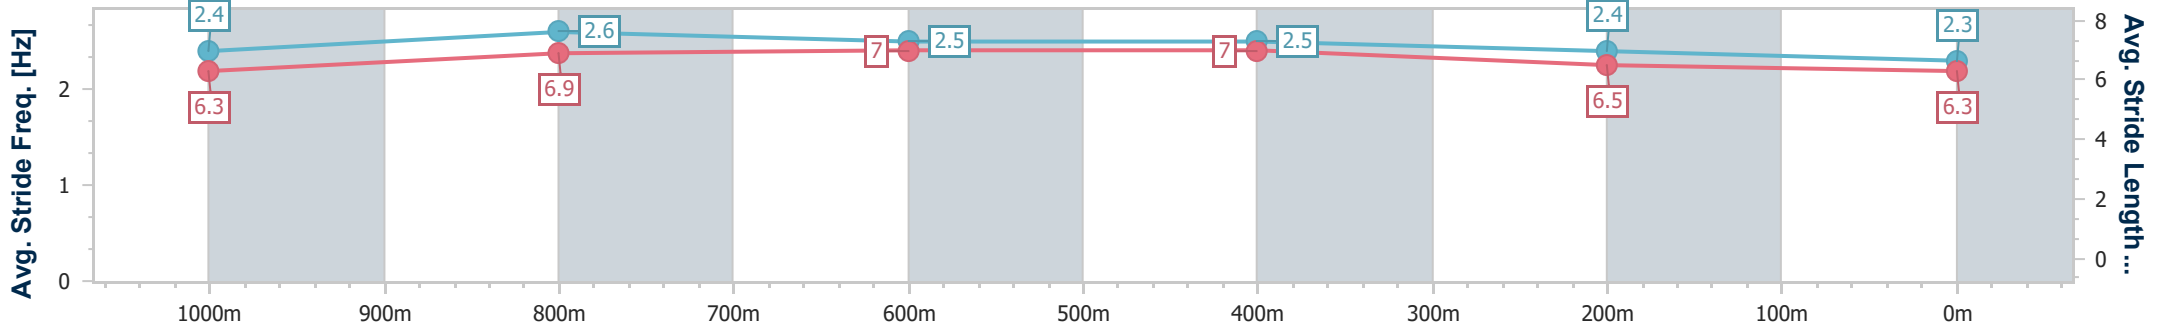

Horse/Jockey Name	Top Bird
Final Rank	7
Fastest Section Time (Section)	0:10.96 (1000m)
Top Speed [km/h] (Section)	68.1 (1000m)
Race State	Finished

Aquis Park Gold Coast Poly QLD Professional
Race 8: OUTDOOR UNLEASHED BENCHMARK 68 Handicap - 1200m

04 March 2023 - 17:00

Track Rating: Synthetic, Weather: Fine, Rail Position: True

Section	Overall	1000m	800m	600m	400m	200m
Section Times	1:14.20 [7] (0:13.30)	1:00.90 [1] (0:10.96)	0:49.94 [1] (0:11.71)	0:38.23 [3] (0:11.53)	0:26.70 [1] (0:12.72)	0:13.98 [6] (0:13.98)
Average Speed [km/h]	54.1	66.0	61.6	61.9	56.8	51.6
Top Speed [km/h]	67.2	68.1	63.4	63.7	59.4	55.7
Avg. Dist. to Rail [m]	2.1	1.2	1.0	1.3	2.5	3.9
Avg. Stride Freq. [Hz]	2.4	2.6	2.5	2.5	2.4	2.3
Avg. Stride Length [m]	6.3	6.9	7.0	7.0	6.5	6.3

- [ ] Ranking at each section and finish
- -.-.- No data available at this section
- NA No data available