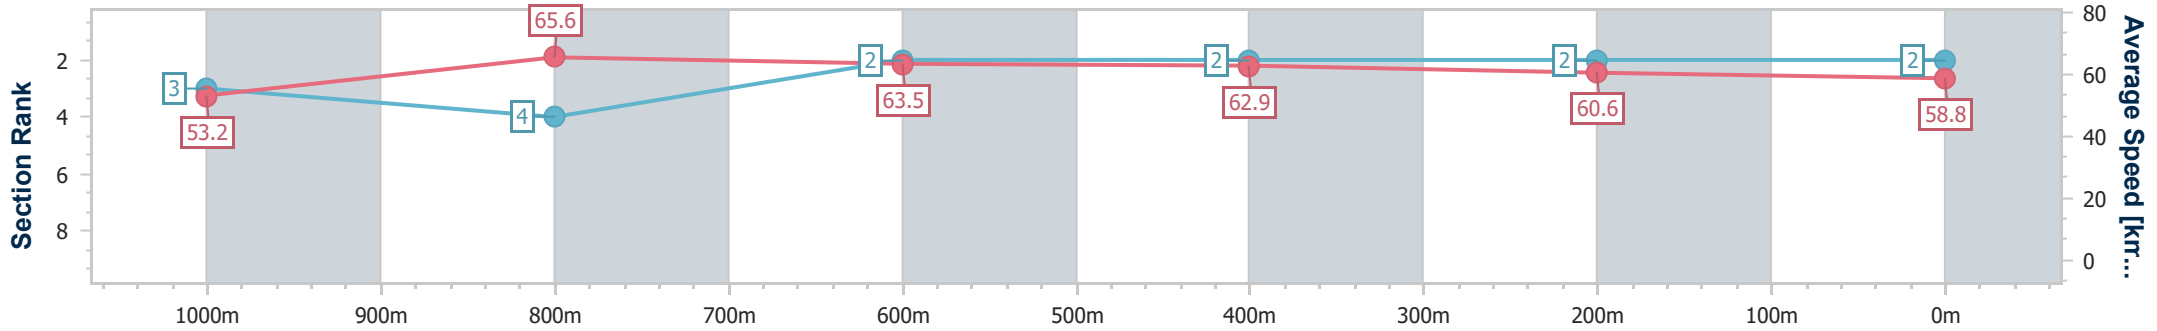

Horse/Jockey Name	Expresso Love
Final Rank	2
Fastest Section Time (Section)	0:11.02 (1000m)
Top Speed [km/h] (Section)	66.6 (1000m)
Race State	Finished

Aquis Park Gold Coast Poly QLD Professional
Race 8: OUTDOOR UNLEASHED BENCHMARK 68 Handicap - 1200m

04 March 2023 - 17:00

Track Rating: Synthetic, Weather: Fine, Rail Position: True

Section	Overall	1000m	800m	600m	400m	200m
Section Times	1:11.87 [2] (0:13.54)	0:58.33 [3] (0:11.02)	0:47.31 [4] (0:11.46)	0:35.85 [2] (0:11.58)	0:24.27 [2] (0:12.00)	0:12.27 [2] (0:12.27)
Average Speed [km/h]	53.2	65.6	63.5	62.9	60.6	58.8
Top Speed [km/h]	66.6	66.6	65.9	65.9	61.9	61.2
Avg. Dist. to Rail [m]	3.6	1.1	2.0	2.6	4.9	7.0
Avg. Stride Freq. [Hz]	2.3	2.4	2.4	2.4	2.4	2.4
Avg. Stride Length [m]	6.6	7.5	7.2	7.2	7.0	6.9

- [ ] Ranking at each section and finish
- -.-.- No data available at this section
- NA No data available