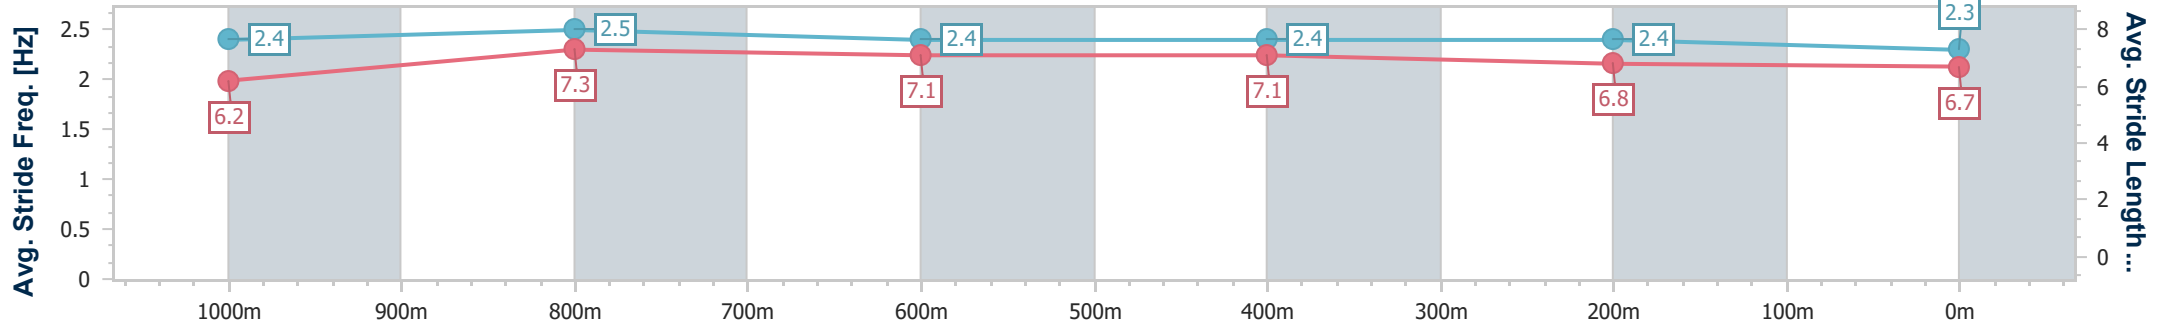

Horse/Jockey Name	Rose By Design
Final Rank	5
Fastest Section Time (Section)	0:11.00 (1000m)
Top Speed [km/h] (Section)	69.6 (Overall)
Race State	Finished

Aquis Park Gold Coast Poly QLD Professional
Race 8: OUTDOOR UNLEASHED BENCHMARK 68 Handicap - 1200m

04 March 2023 - 17:00

Track Rating: Synthetic, Weather: Fine, Rail Position: True

Section	Overall	1000m	800m	600m	400m	200m
Section Times	1:13.43 [5] (0:13.35)	1:00.08 [2] (0:11.00)	0:49.08 [2] (0:11.60)	0:37.48 [1] (0:11.79)	0:25.69 [3] (0:12.45)	0:13.24 [5] (0:13.24)
Average Speed [km/h]	54.0	65.6	62.4	61.6	58.1	54.5
Top Speed [km/h]	69.6	67.2	64.4	63.4	60.6	56.5
Avg. Dist. to Rail [m]	5.8	1.0	1.2	1.5	3.7	5.0
Avg. Stride Freq. [Hz]	2.4	2.5	2.4	2.4	2.4	2.3
Avg. Stride Length [m]	6.2	7.3	7.1	7.1	6.8	6.7

- [ ] Ranking at each section and finish
- -.-.- No data available at this section
- NA No data available