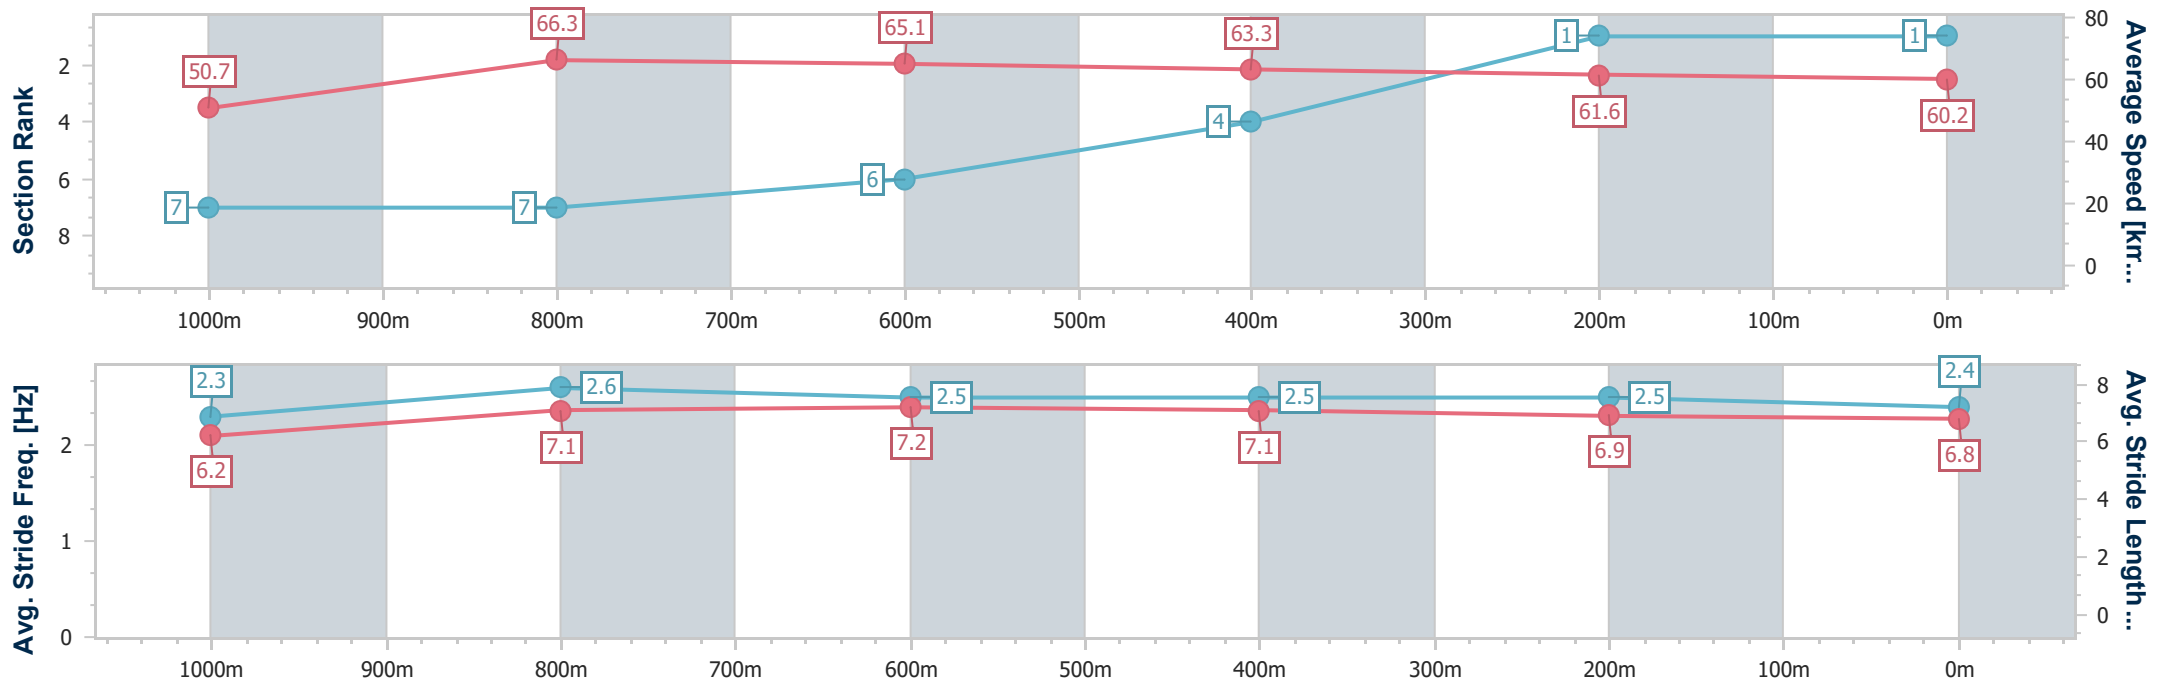

Horse/Jockey Name	Reality
Final Rank	1
Fastest Section Time (Section)	0:10.99 (1000m)
Top Speed [km/h] (Section)	67.3 (1000m)
Race State	Finished

Aquis Park Gold Coast Poly QLD Professional
Race 8: OUTDOOR UNLEASHED BENCHMARK 68 Handicap - 1200m

04 March 2023 - 17:00

Track Rating: Synthetic, Weather: Fine, Rail Position: True

Section	Overall	1000m	800m	600m	400m	200m
Section Times	1:11.57 [1] (0:14.20)	0:57.37 [7] (0:10.99)	0:46.38 [7] (0:11.17)	0:35.21 [6] (0:11.42)	0:23.79 [4] (0:11.80)	0:11.99 [1] (0:11.99)
Average Speed [km/h]	50.7	66.3	65.1	63.3	61.6	60.2
Top Speed [km/h]	65.8	67.3	65.8	65.7	62.1	61.5
Avg. Dist. to Rail [m]	5.6	5.7	1.6	0.9	6.1	8.6
Avg. Stride Freq. [Hz]	2.3	2.6	2.5	2.5	2.5	2.4
Avg. Stride Length [m]	6.2	7.1	7.2	7.1	6.9	6.8

- [ ] Ranking at each section and finish
- -.-.- No data available at this section
- NA No data available