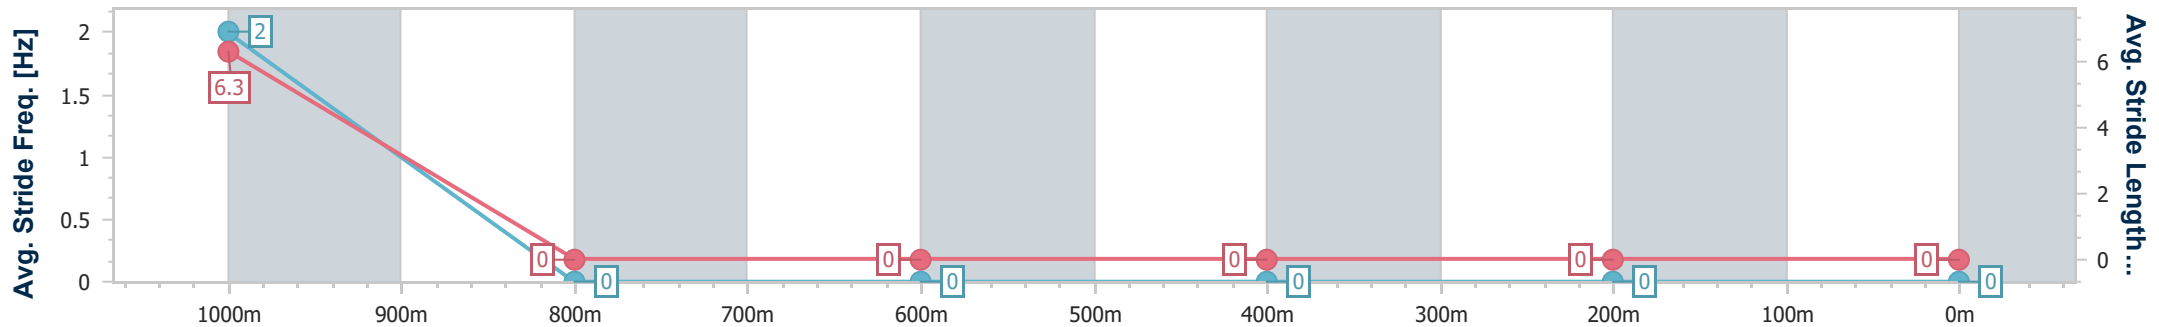

Horse/Jockey Name	Elarski
Final Rank	2147483647
Fastest Section Time (Section)	0:16.24 (Overall)
Top Speed [km/h] (Section)	54.4 (Overall)
Race State	DidNotFinish

Aquis Park Gold Coast Poly QLD Professional
Race 8: OUTDOOR UNLEASHED BENCHMARK 68 Handicap - 1200m

04 March 2023 - 17:00

Track Rating: Synthetic, Weather: Fine, Rail Position: True

Section	Overall	1000m	800m	600m	400m	200m								
Section Times	0:00.00 [2147483647 1 (0:16.24)	-:-:-	-:-:-	-:-:-	-:-:-	-:-:-								
Average Speed [km/h]	44.3	0.0	0.0	0.0	0.0	0.0								
Top Speed [km/h]	54.4	---	---	---	---	---								
Avg. Dist. to Rail [m]	0.6	0.0	0.0	0.0	0.0	0.0								
Avg. Stride Freq. [Hz]	2.0	---	---	---	---	---								
Avg. Stride Length [m]	6.3	---	---	---	---	---								

- [ ] Ranking at each section and finish
- -:-:- No data available at this section
- NA No data available