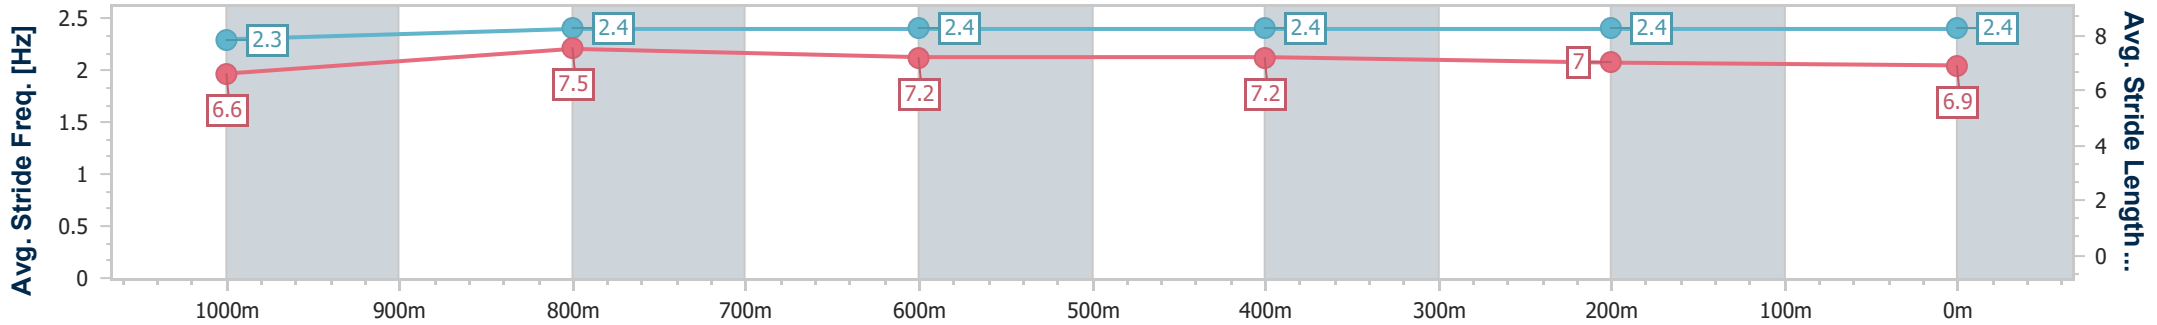

Horse/Jockey Name	Expresso Love
Final Rank	2
Fastest Section Time (Section)	0:11.02 (1000m)
Top Speed [km/h] (Section)	66.6 (1000m)
Race State	Finished

Aquis Park Gold Coast Poly QLD Professional
Race 8: OUTDOOR UNLEASHED BENCHMARK 68 Handicap - 1200m

04 March 2023 - 17:00

Track Rating: Synthetic, Weather: Fine, Rail Position: True

Section	Overall	1000m	800m	600m	400m	200m
Section Times	1:11.87 [2] (0:13.54)	0:58.33 [3] (0:11.02)	0:47.31 [4] (0:11.46)	0:35.85 [2] (0:11.58)	0:24.27 [2] (0:12.00)	0:12.27 [2] (0:12.27)
Average Speed [km/h]	53.2	65.6	63.5	62.9	60.6	58.8
Top Speed [km/h]	66.6	66.6	65.9	65.9	61.9	61.2
Avg. Dist. to Rail [m]	3.6	1.1	2.0	2.6	4.9	7.0
Avg. Stride Freq. [Hz]	2.3	2.4	2.4	2.4	2.4	2.4
Avg. Stride Length [m]	6.6	7.5	7.2	7.2	7.0	6.9

- [ ] Ranking at each section and finish
- -.-.- No data available at this section
- NA No data available