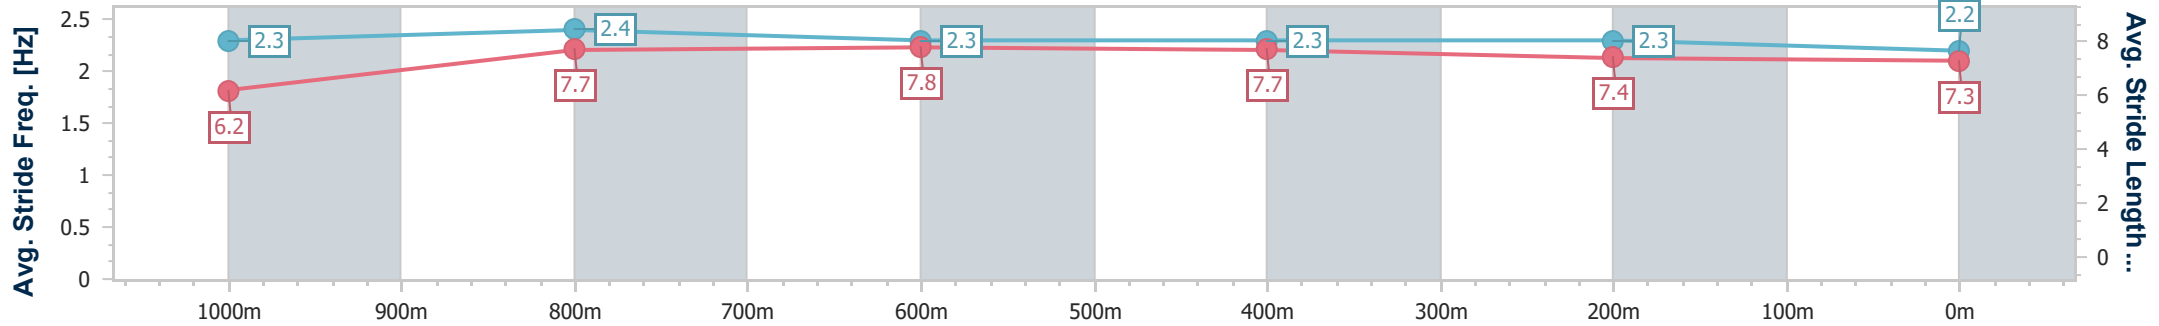

Horse/Jockey Name	Minto's Paradise
Final Rank	4
Fastest Section Time (Section)	0:11.13 (1000m)
Top Speed [km/h] (Section)	66.1 (1000m)
Race State	Finished

Aquis Park Gold Coast Poly QLD Professional
Race 8: OUTDOOR UNLEASHED BENCHMARK 68 Handicap - 1200m

04 March 2023 - 17:00

Track Rating: Synthetic, Weather: Fine, Rail Position: True

Section	Overall	1000m	800m	600m	400m	200m
Section Times	1:12.54 [4] (0:13.90)	0:58.64 [6] (0:11.13)	0:47.51 [6] (0:11.35)	0:36.16 [7] (0:11.63)	0:24.53 [6] (0:12.05)	0:12.48 [4] (0:12.48)
Average Speed [km/h]	51.9	65.3	64.1	62.6	60.4	57.9
Top Speed [km/h]	65.4	66.1	65.5	64.3	61.3	59.3
Avg. Dist. to Rail [m]	4.7	2.6	2.0	1.8	6.2	7.9
Avg. Stride Freq. [Hz]	2.3	2.4	2.3	2.3	2.3	2.2
Avg. Stride Length [m]	6.2	7.7	7.8	7.7	7.4	7.3

- [ ] Ranking at each section and finish
- -.-.- No data available at this section
- NA No data available