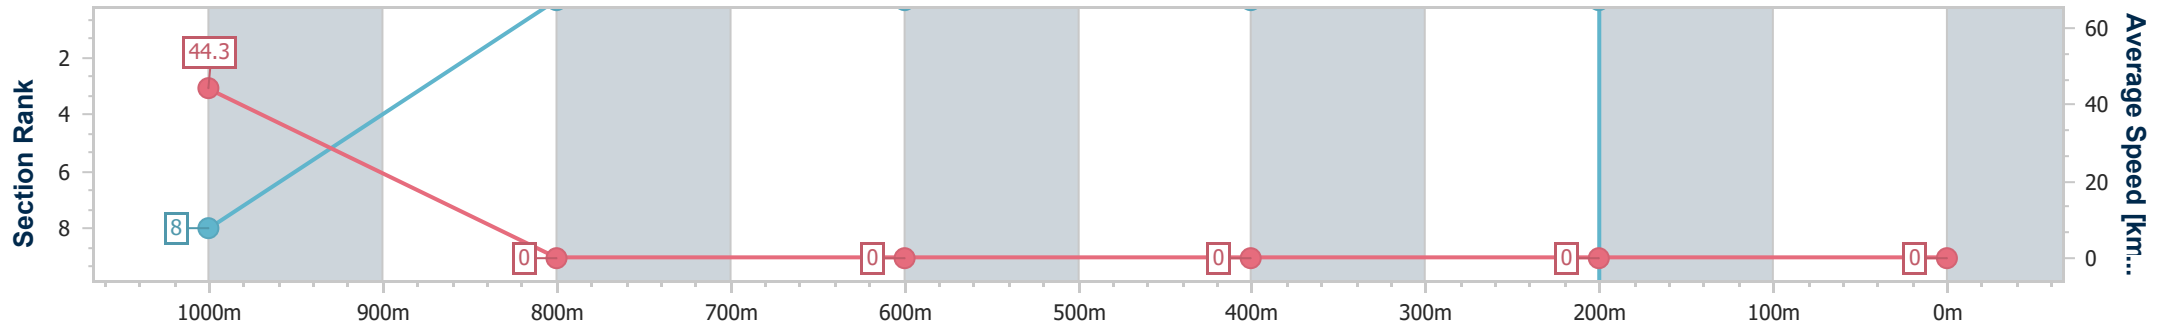

Horse/Jockey Name	Elarski
Final Rank	2147483647
Fastest Section Time (Section)	0:16.24 (Overall)
Top Speed [km/h] (Section)	54.4 (Overall)
Race State	DidNotFinish

Aquis Park Gold Coast Poly QLD Professional
Race 8: OUTDOOR UNLEASHED BENCHMARK 68 Handicap - 1200m

04 March 2023 - 17:00

Track Rating: Synthetic, Weather: Fine, Rail Position: True

Section	Overall	1000m	800m	600m	400m	200m								
Section Times	0:00.00 [2147483647 1 (0:16.24)	-:-:-	-:-:-	-:-:-	-:-:-	-:-:-								
Average Speed [km/h]	44.3	0.0	0.0	0.0	0.0	0.0								
Top Speed [km/h]	54.4	---	---	---	---	---								
Avg. Dist. to Rail [m]	0.6	0.0	0.0	0.0	0.0	0.0								
Avg. Stride Freq. [Hz]	2.0	---	---	---	---	---								
Avg. Stride Length [m]	6.3	---	---	---	---	---								

- [ ] Ranking at each section and finish
- -:-:- No data available at this section
- NA No data available