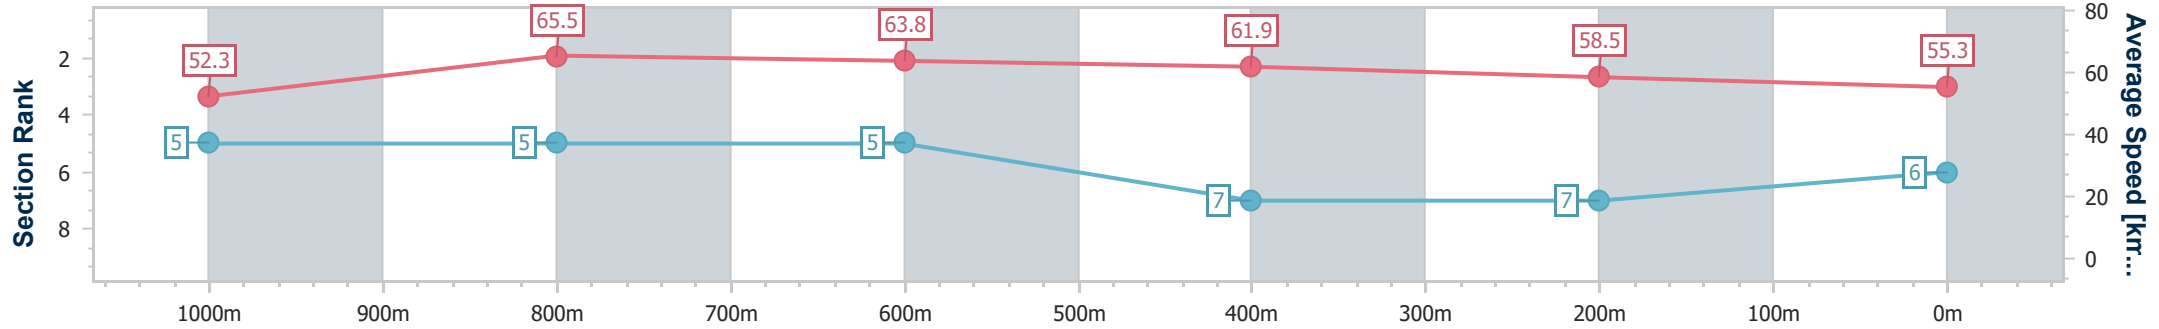

Horse/Jockey Name	Starter
Final Rank	6
Fastest Section Time (Section)	0:11.06 (1000m)
Top Speed [km/h] (Section)	66.6 (1000m)
Race State	Finished

Aquis Park Gold Coast Poly QLD Professional
Race 8: OUTDOOR UNLEASHED BENCHMARK 68 Handicap - 1200m

04 March 2023 - 17:00

Track Rating: Synthetic, Weather: Fine, Rail Position: True

Section	Overall	1000m	800m	600m	400m	200m
Section Times	1:13.46 [6] (0:13.78)	0:59.68 [5] (0:11.06)	0:48.62 [5] (0:11.36)	0:37.26 [5] (0:11.77)	0:25.49 [7] (0:12.44)	0:13.05 [7] (0:13.05)
Average Speed [km/h]	52.3	65.5	63.8	61.9	58.5	55.3
Top Speed [km/h]	66.0	66.6	64.7	64.0	59.9	57.3
Avg. Dist. to Rail [m]	3.8	2.3	1.1	1.8	5.4	6.8
Avg. Stride Freq. [Hz]	2.3	2.4	2.4	2.4	2.3	2.2
Avg. Stride Length [m]	6.3	7.6	7.4	7.3	7.1	6.9

- [ ] Ranking at each section and finish
- -.-.- No data available at this section
- NA No data available