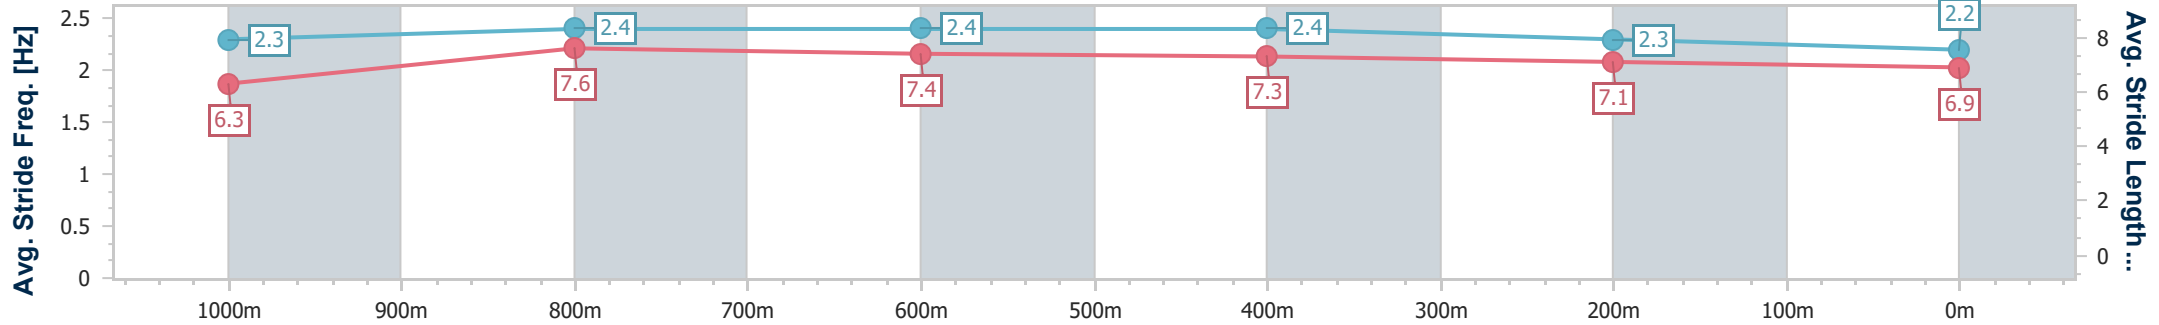

Horse/Jockey Name	Starter
Final Rank	6
Fastest Section Time (Section)	0:11.06 (1000m)
Top Speed [km/h] (Section)	66.6 (1000m)
Race State	Finished

Aquis Park Gold Coast Poly QLD Professional
Race 8: OUTDOOR UNLEASHED BENCHMARK 68 Handicap - 1200m

04 March 2023 - 17:00

Track Rating: Synthetic, Weather: Fine, Rail Position: True

Section	Overall	1000m	800m	600m	400m	200m
Section Times	1:13.46 [6] (0:13.78)	0:59.68 [5] (0:11.06)	0:48.62 [5] (0:11.36)	0:37.26 [5] (0:11.77)	0:25.49 [7] (0:12.44)	0:13.05 [7] (0:13.05)
Average Speed [km/h]	52.3	65.5	63.8	61.9	58.5	55.3
Top Speed [km/h]	66.0	66.6	64.7	64.0	59.9	57.3
Avg. Dist. to Rail [m]	3.8	2.3	1.1	1.8	5.4	6.8
Avg. Stride Freq. [Hz]	2.3	2.4	2.4	2.4	2.3	2.2
Avg. Stride Length [m]	6.3	7.6	7.4	7.3	7.1	6.9

- [ ] Ranking at each section and finish
- -.-.- No data available at this section
- NA No data available