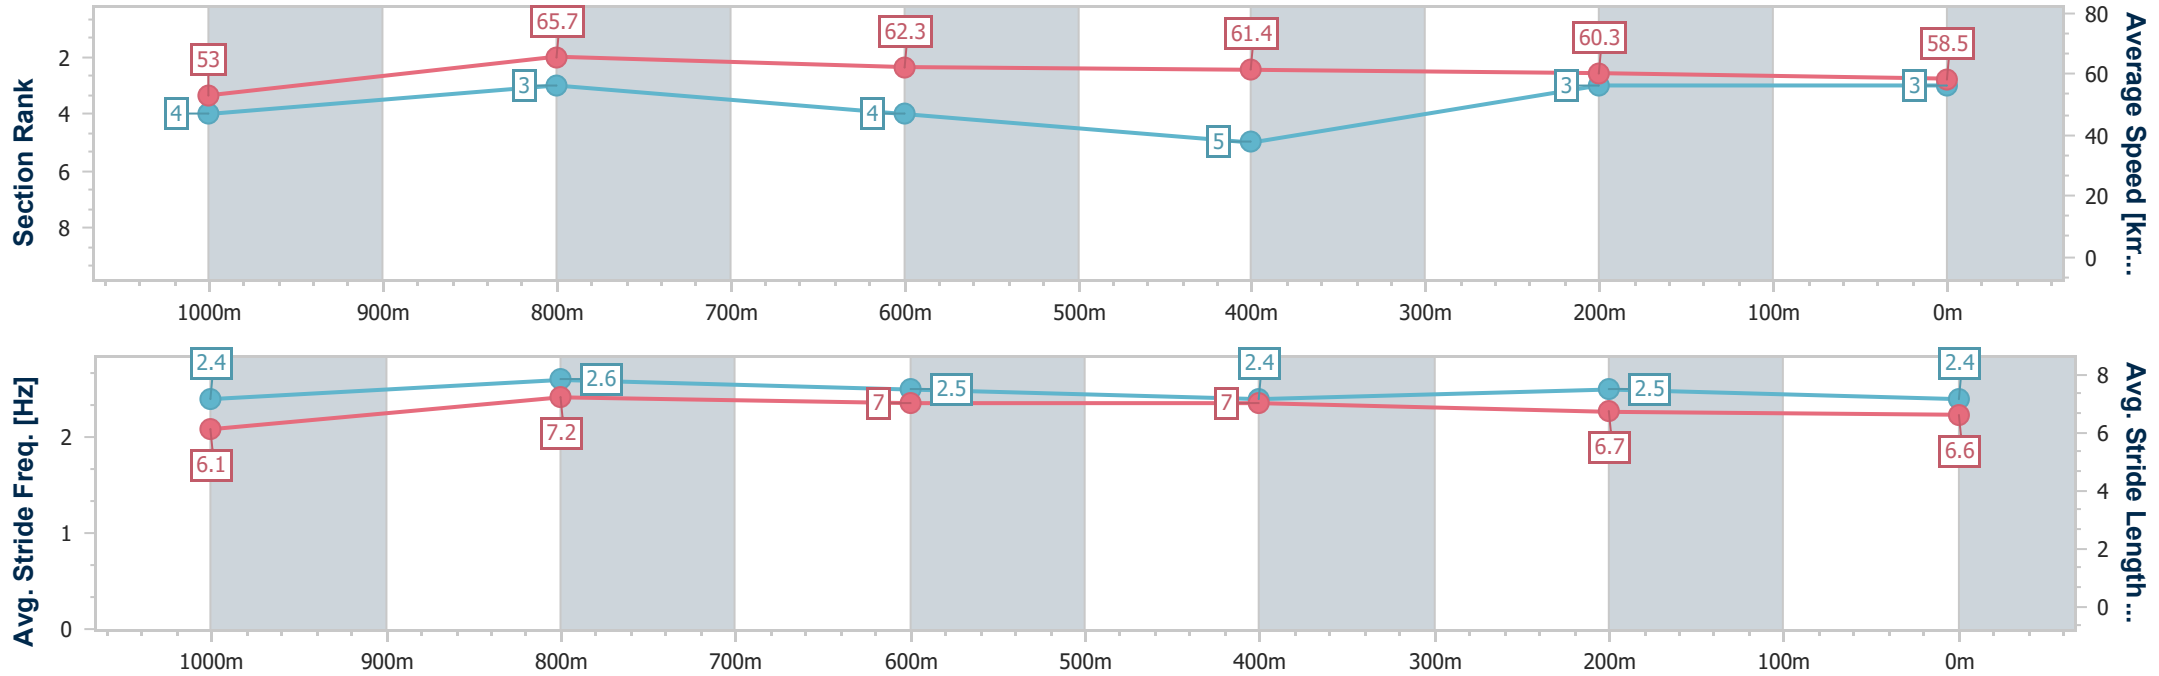

Horse/Jockey Name	Dark Horse
Final Rank	3
Fastest Section Time (Section)	0:10.99 (1000m)
Top Speed [km/h] (Section)	67.3 (1000m)
Race State	Finished

Aquis Park Gold Coast Poly QLD Professional
Race 8: OUTDOOR UNLEASHED BENCHMARK 68 Handicap - 1200m

04 March 2023 - 17:00

Track Rating: Synthetic, Weather: Fine, Rail Position: True

Section	Overall	1000m	800m	600m	400m	200m
Section Times	1:12.07 [3] (0:13.58)	0:58.49 [4] (0:10.99)	0:47.50 [3] (0:11.56)	0:35.94 [4] (0:11.70)	0:24.24 [5] (0:11.90)	0:12.34 [3] (0:12.34)
Average Speed [km/h]	53.0	65.7	62.3	61.4	60.3	58.5
Top Speed [km/h]	67.3	67.3	63.5	63.1	60.9	60.7
Avg. Dist. to Rail [m]	3.1	1.2	0.7	0.7	1.3	4.3
Avg. Stride Freq. [Hz]	2.4	2.6	2.5	2.4	2.5	2.4
Avg. Stride Length [m]	6.1	7.2	7.0	7.0	6.7	6.6

- [ ] Ranking at each section and finish
- -.-.- No data available at this section
- NA No data available