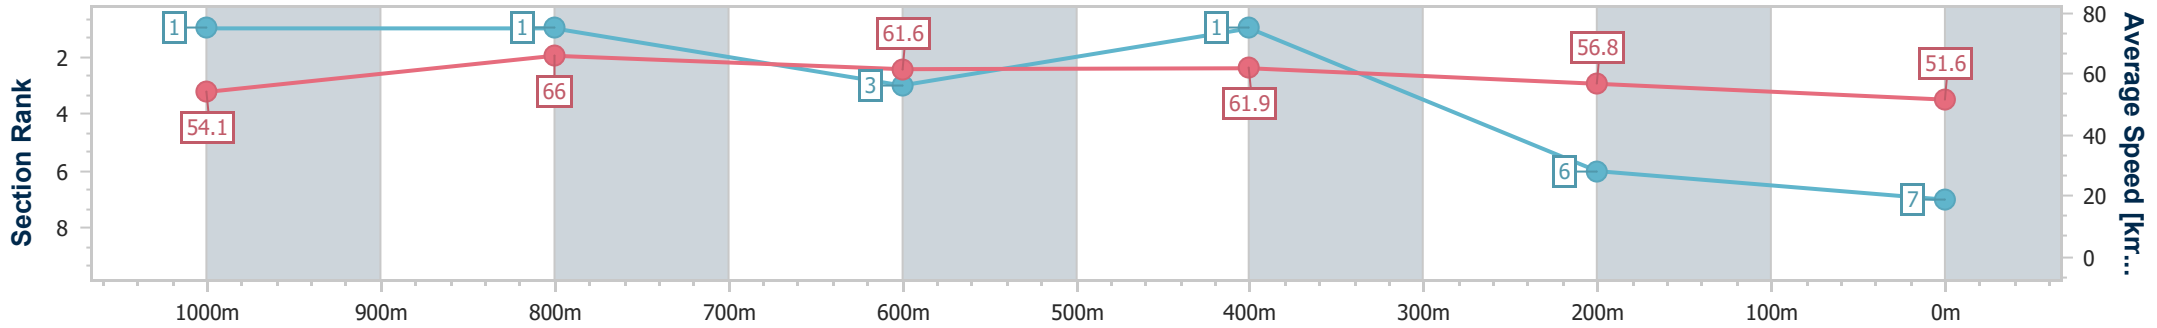

Horse/Jockey Name	Top Bird
Final Rank	7
Fastest Section Time (Section)	0:10.96 (1000m)
Top Speed [km/h] (Section)	68.1 (1000m)
Race State	Finished

Aquis Park Gold Coast Poly QLD Professional
Race 8: OUTDOOR UNLEASHED BENCHMARK 68 Handicap - 1200m

04 March 2023 - 17:00

Track Rating: Synthetic, Weather: Fine, Rail Position: True

Section	Overall	1000m	800m	600m	400m	200m
Section Times	1:14.20 [7] (0:13.30)	1:00.90 [1] (0:10.96)	0:49.94 [1] (0:11.71)	0:38.23 [3] (0:11.53)	0:26.70 [1] (0:12.72)	0:13.98 [6] (0:13.98)
Average Speed [km/h]	54.1	66.0	61.6	61.9	56.8	51.6
Top Speed [km/h]	67.2	68.1	63.4	63.7	59.4	55.7
Avg. Dist. to Rail [m]	2.1	1.2	1.0	1.3	2.5	3.9
Avg. Stride Freq. [Hz]	2.4	2.6	2.5	2.5	2.4	2.3
Avg. Stride Length [m]	6.3	6.9	7.0	7.0	6.5	6.3

- [ ] Ranking at each section and finish
- -.-.- No data available at this section
- NA No data available