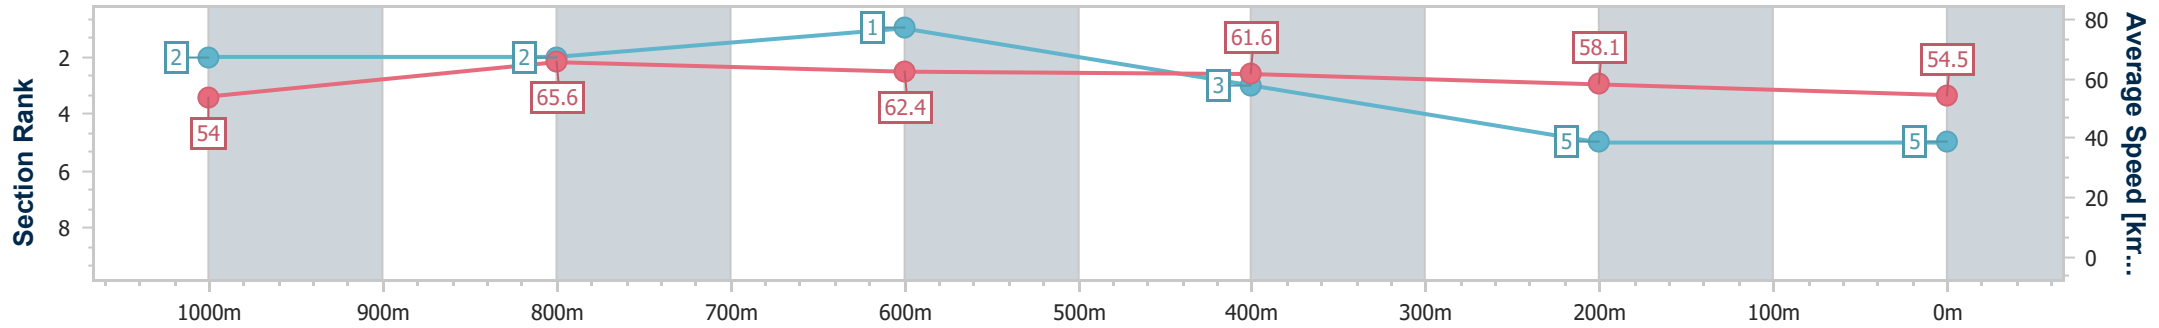

Horse/Jockey Name	Rose By Design
Final Rank	5
Fastest Section Time (Section)	0:11.00 (1000m)
Top Speed [km/h] (Section)	69.6 (Overall)
Race State	Finished

Aquis Park Gold Coast Poly QLD Professional
Race 8: OUTDOOR UNLEASHED BENCHMARK 68 Handicap - 1200m

04 March 2023 - 17:00

Track Rating: Synthetic, Weather: Fine, Rail Position: True

Section	Overall	1000m	800m	600m	400m	200m
Section Times	1:13.43 [5] (0:13.35)	1:00.08 [2] (0:11.00)	0:49.08 [2] (0:11.60)	0:37.48 [1] (0:11.79)	0:25.69 [3] (0:12.45)	0:13.24 [5] (0:13.24)
Average Speed [km/h]	54.0	65.6	62.4	61.6	58.1	54.5
Top Speed [km/h]	69.6	67.2	64.4	63.4	60.6	56.5
Avg. Dist. to Rail [m]	5.8	1.0	1.2	1.5	3.7	5.0
Avg. Stride Freq. [Hz]	2.4	2.5	2.4	2.4	2.4	2.3
Avg. Stride Length [m]	6.2	7.3	7.1	7.1	6.8	6.7

- [ ] Ranking at each section and finish
- -.-.- No data available at this section
- NA No data available