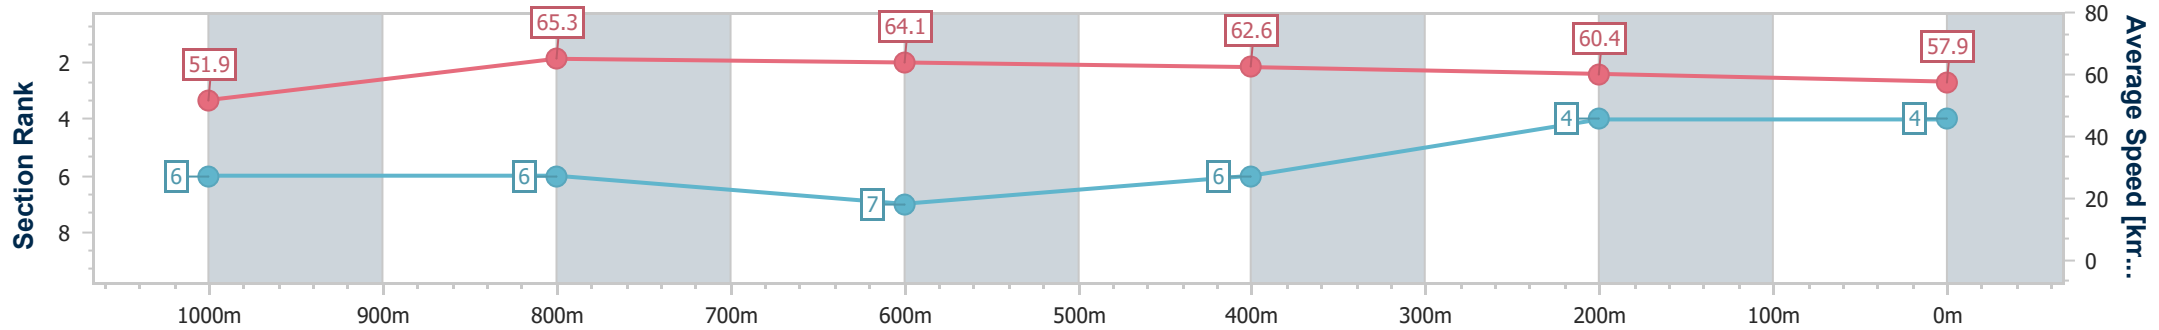

Horse/Jockey Name	Minto's Paradise
Final Rank	4
Fastest Section Time (Section)	0:11.13 (1000m)
Top Speed [km/h] (Section)	66.1 (1000m)
Race State	Finished

Aquis Park Gold Coast Poly QLD Professional
Race 8: OUTDOOR UNLEASHED BENCHMARK 68 Handicap - 1200m

04 March 2023 - 17:00

Track Rating: Synthetic, Weather: Fine, Rail Position: True

Section	Overall	1000m	800m	600m	400m	200m
Section Times	1:12.54 [4] (0:13.90)	0:58.64 [6] (0:11.13)	0:47.51 [6] (0:11.35)	0:36.16 [7] (0:11.63)	0:24.53 [6] (0:12.05)	0:12.48 [4] (0:12.48)
Average Speed [km/h]	51.9	65.3	64.1	62.6	60.4	57.9
Top Speed [km/h]	65.4	66.1	65.5	64.3	61.3	59.3
Avg. Dist. to Rail [m]	4.7	2.6	2.0	1.8	6.2	7.9
Avg. Stride Freq. [Hz]	2.3	2.4	2.3	2.3	2.3	2.2
Avg. Stride Length [m]	6.2	7.7	7.8	7.7	7.4	7.3

- [ ] Ranking at each section and finish
- -.-.- No data available at this section
- NA No data available