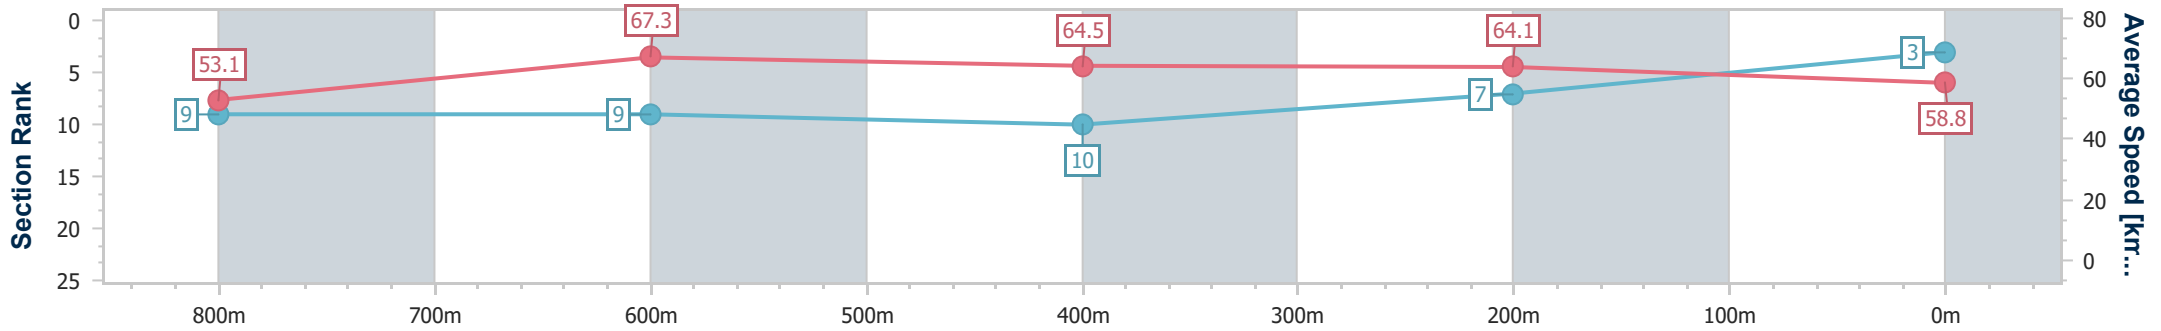

Sunshine Coast QLD Professional

Race 5: CREATIVE STONE Maiden Handicap - 1000m

03 March 2023 - 20:02

Track Rating: Soft 5, Weather: Overcast, Rail Position: True

Section	Overall	800m	600m	400m	200m
Section Times	0:59.32 [3] (0:13.56)	0:45.76 [9] (0:10.84)	0:34.92 [9] (0:11.44)	0:23.48 [10] (0:11.24)	0:12.24 [7] (0:12.24)
Average Speed [km/h]	53.1	67.3	64.5	64.1	58.8
Top Speed [km/h]	68.3	68.1	66.1	65.4	62.6
Avg. Dist. to Rail [m]	8.6	4.0	4.0	8.2	9.7
Avg. Stride Freq. [Hz]	2.3	2.4	2.4	2.4	2.3
Avg. Stride Length [m]	6.3	7.7	7.6	7.5	7.1