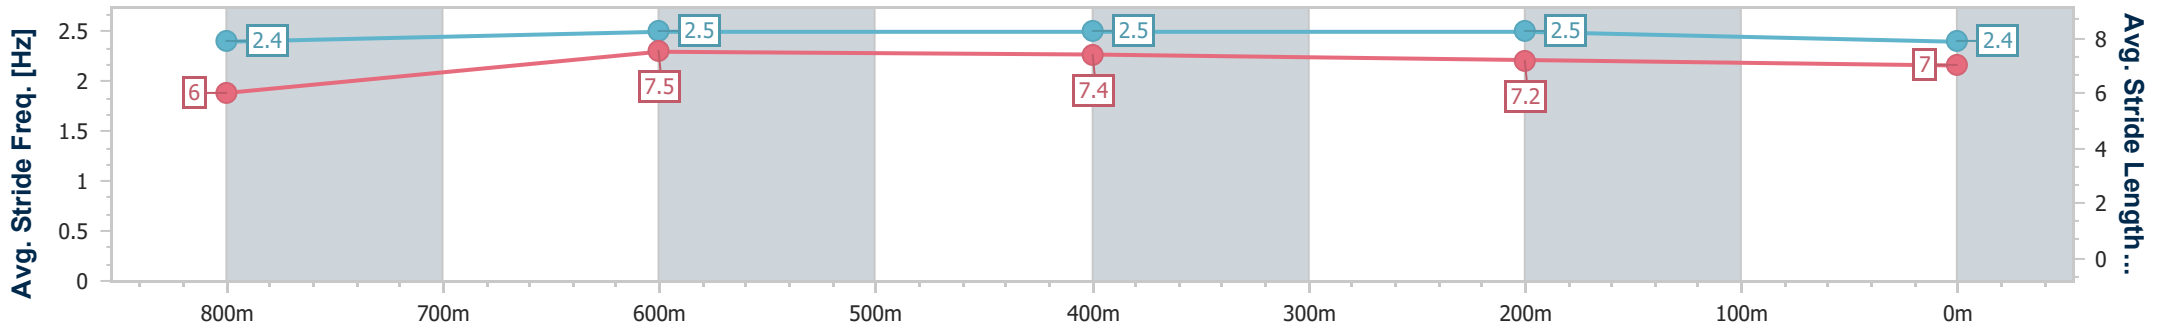

Sunshine Coast QLD Professional

Race 5: CREATIVE STONE Maiden Handicap - 1000m

03 March 2023 - 20:02

Track Rating: Soft 5, Weather: Overcast, Rail Position: True

Section	Overall	800m	600m	400m	200m
Section Times	0:59.43 [5] (0:14.10)	0:45.33 [15] (0:10.90)	0:34.43 [15] (0:11.12)	0:23.31 [12] (0:11.25)	0:12.06 [10] (0:12.06)
Average Speed [km/h]	51.1	66.8	65.2	64.0	59.8
Top Speed [km/h]	69.0	68.8	67.0	65.5	63.0
Avg. Dist. to Rail [m]	11.5	3.7	1.2	5.1	6.4
Avg. Stride Freq. [Hz]	2.4	2.5	2.5	2.5	2.4
Avg. Stride Length [m]	6.0	7.5	7.4	7.2	7.0