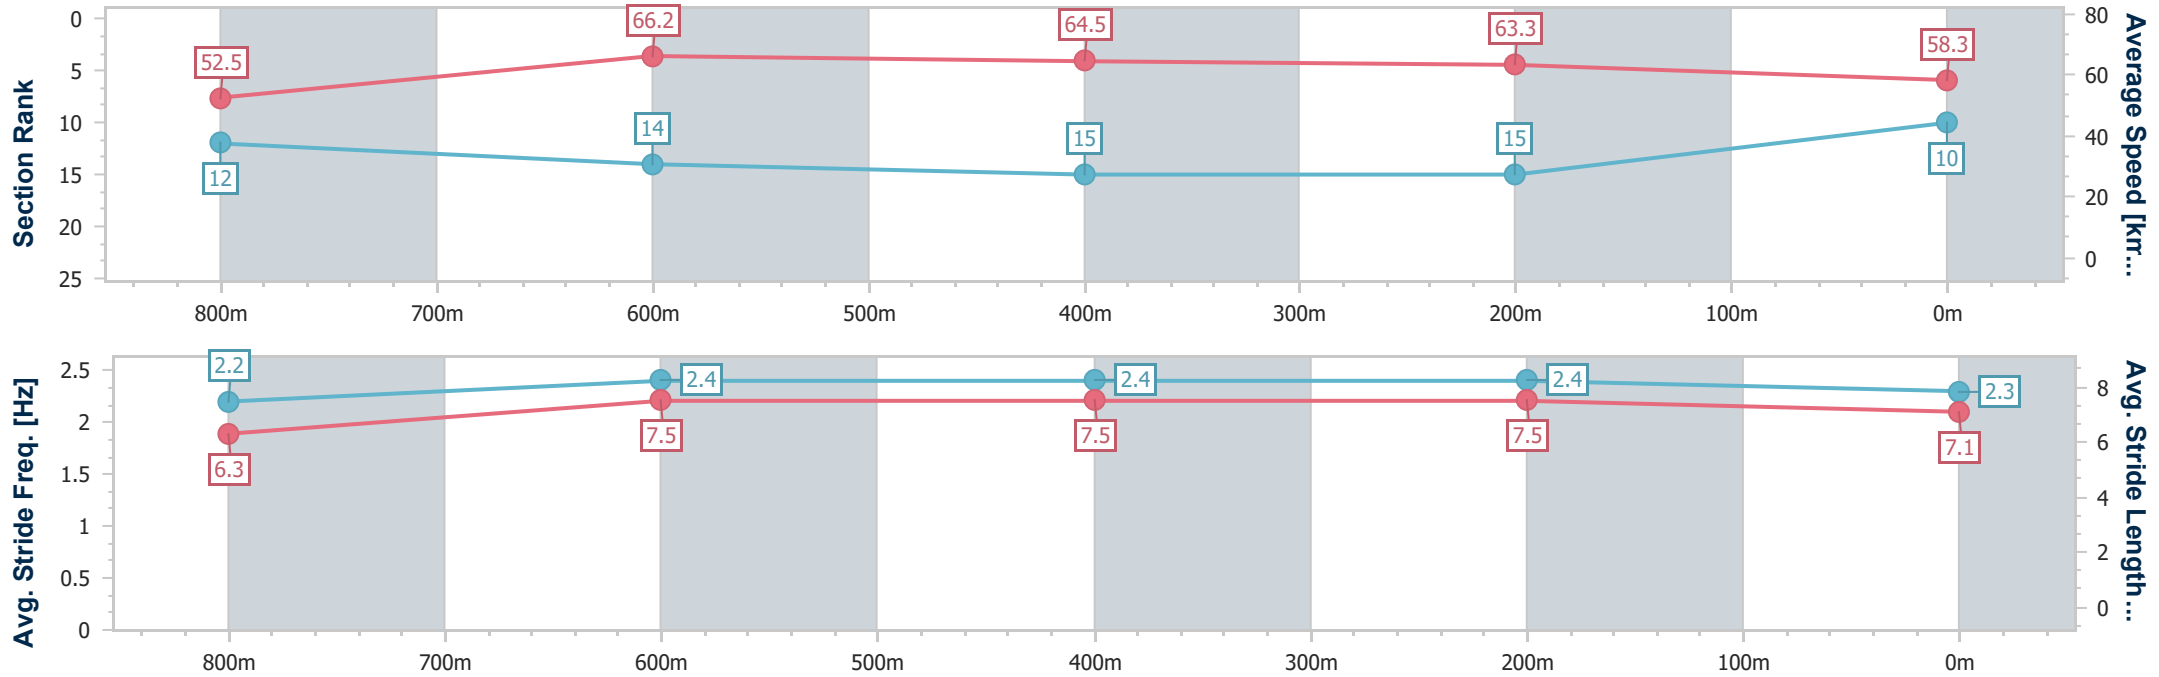

- [] Ranking at each section and finish
- .-.- No data available at this section
- NA No data available

Horse/Jockey Name	Radiant Romance
Final Rank	10
Fastest Section Time (Section)	0:11.15 (800m)
Top Speed [km/h] (Section)	67.6 (800m)
Race State	Finished

Sunshine Coast QLD Professional

Race 5: CREATIVE STONE Maiden Handicap - 1000m

03 March 2023 - 20:02

Track Rating: Soft 5, Weather: Overcast, Rail Position: True

Section	Overall	800m	600m	400m	200m
Section Times	1:00.04 [10] (0:13.72)	0:46.32 [12] (0:11.15)	0:35.17 [14] (0:11.44)	0:23.73 [15] (0:11.38)	0:12.35 [15] (0:12.35)
Average Speed [km/h]	52.5	66.2	64.5	63.3	58.3
Top Speed [km/h]	65.5	67.6	66.7	64.3	61.7
Avg. Dist. to Rail [m]	13.4	7.6	4.1	4.6	4.3
Avg. Stride Freq. [Hz]	2.2	2.4	2.4	2.4	2.3
Avg. Stride Length [m]	6.3	7.5	7.5	7.5	7.1