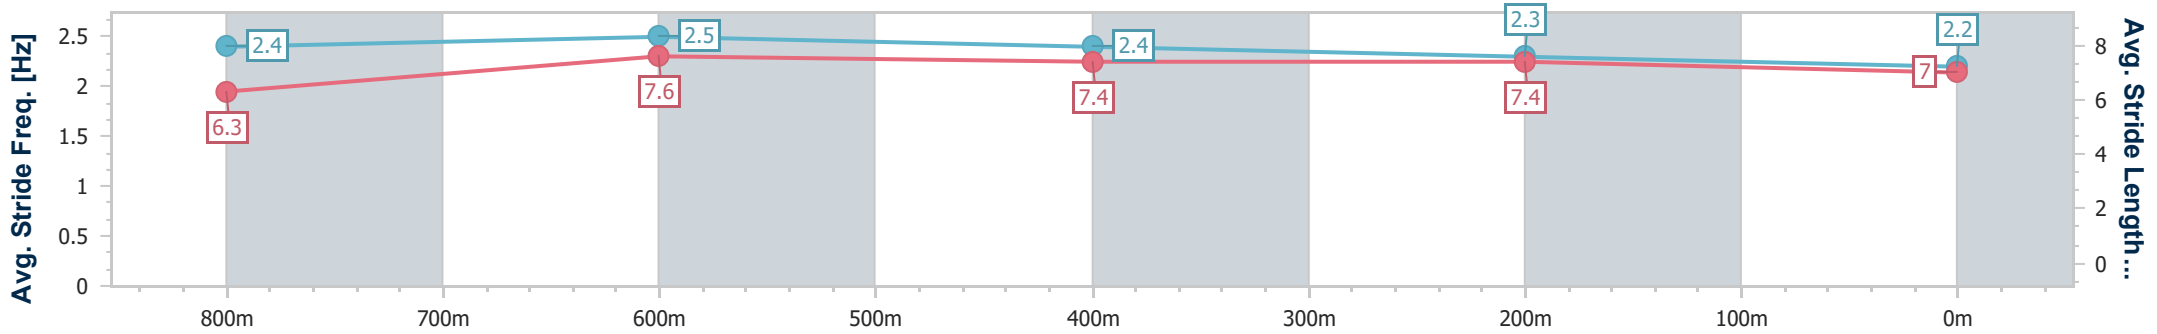

Sunshine Coast QLD Professional

Race 5: CREATIVE STONE Maiden Handicap - 1000m

03 March 2023 - 20:02

Track Rating: Soft 5, Weather: Overcast, Rail Position: True

Section	Overall	800m	600m	400m	200m
Section Times	1:00.57 [14] (0:13.10)	0:47.47 [2] (0:10.63)	0:36.84 [2] (0:11.67)	0:25.17 [4] (0:11.82)	0:13.35 [9] (0:13.35)
Average Speed [km/h]	55.0	68.3	62.5	61.0	53.9
Top Speed [km/h]	70.7	69.8	64.5	62.3	58.6
Avg. Dist. to Rail [m]	5.3	3.0	2.0	2.6	3.4
Avg. Stride Freq. [Hz]	2.4	2.5	2.4	2.3	2.2
Avg. Stride Length [m]	6.3	7.6	7.4	7.4	7.0

- [] Ranking at each section and finish
- .-.- No data available at this section
- NA No data available

Horse/Jockey Name	My Lawless Lady
Final Rank	15
Fastest Section Time (Section)	0:11.00 (800m)
Top Speed [km/h] (Section)	67.3 (Overall)
Race State	Finished