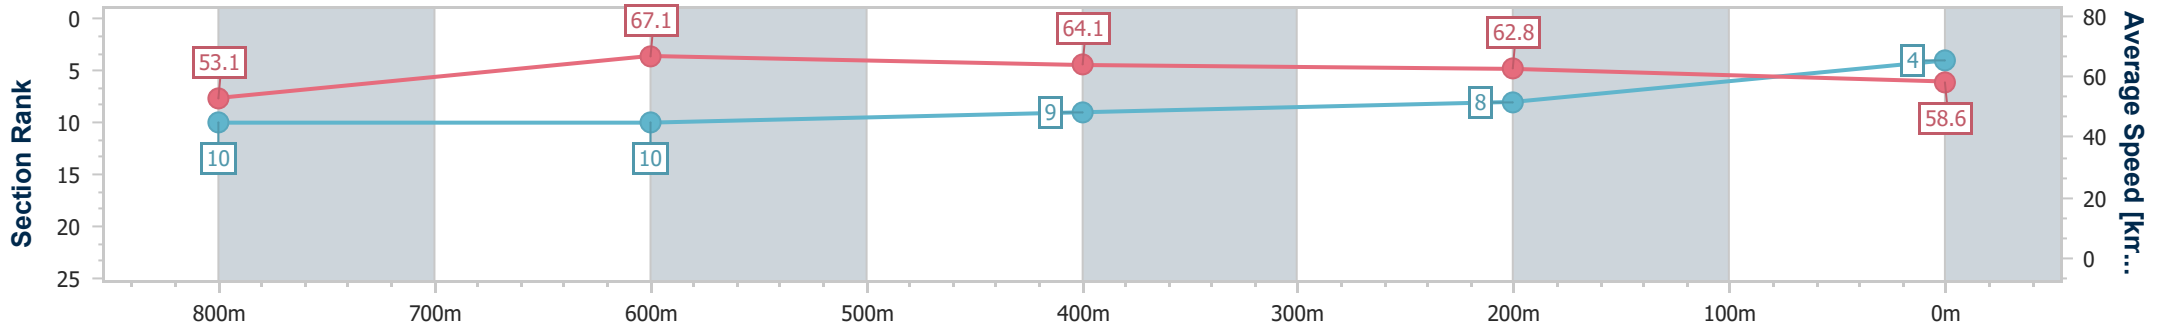

Sunshine Coast QLD Professional

Race 5: CREATIVE STONE Maiden Handicap - 1000m

03 March 2023 - 20:02

Track Rating: Soft 5, Weather: Overcast, Rail Position: True

Section	Overall	800m	600m	400m	200m
Section Times	0:59.41 [4] (0:13.57)	0:45.84 [10] (0:10.82)	0:35.02 [10] (0:11.28)	0:23.74 [9] (0:11.44)	0:12.30 [8] (0:12.30)
Average Speed [km/h]	53.1	67.1	64.1	62.8	58.6
Top Speed [km/h]	67.9	68.6	65.5	64.1	62.5
Avg. Dist. to Rail [m]	6.8	2.6	1.1	1.1	0.4
Avg. Stride Freq. [Hz]	2.5	2.6	2.6	2.6	2.6
Avg. Stride Length [m]	5.8	7.0	6.9	6.8	6.3