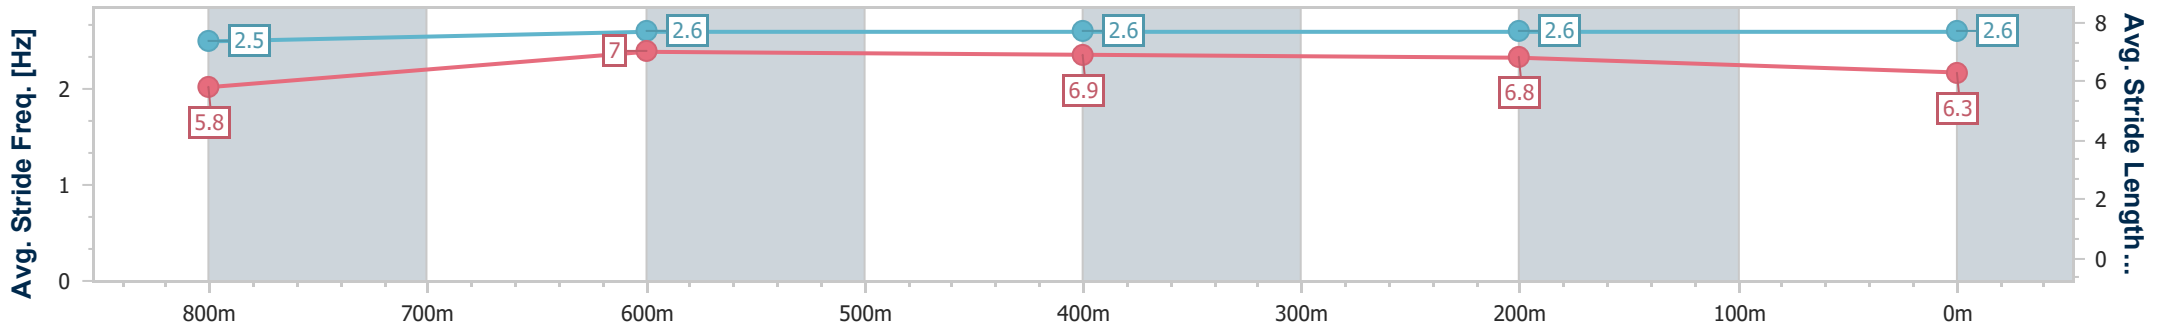

Sunshine Coast QLD Professional

Race 5: CREATIVE STONE Maiden Handicap - 1000m

03 March 2023 - 20:02

Track Rating: Soft 5, Weather: Overcast, Rail Position: True

Section	Overall	800m	600m	400m	200m
Section Times	0:59.41 [4] (0:13.57)	0:45.84 [10] (0:10.82)	0:35.02 [10] (0:11.28)	0:23.74 [9] (0:11.44)	0:12.30 [8] (0:12.30)
Average Speed [km/h]	53.1	67.1	64.1	62.8	58.6
Top Speed [km/h]	67.9	68.6	65.5	64.1	62.5
Avg. Dist. to Rail [m]	6.8	2.6	1.1	1.1	0.4
Avg. Stride Freq. [Hz]	2.5	2.6	2.6	2.6	2.6
Avg. Stride Length [m]	5.8	7.0	6.9	6.8	6.3