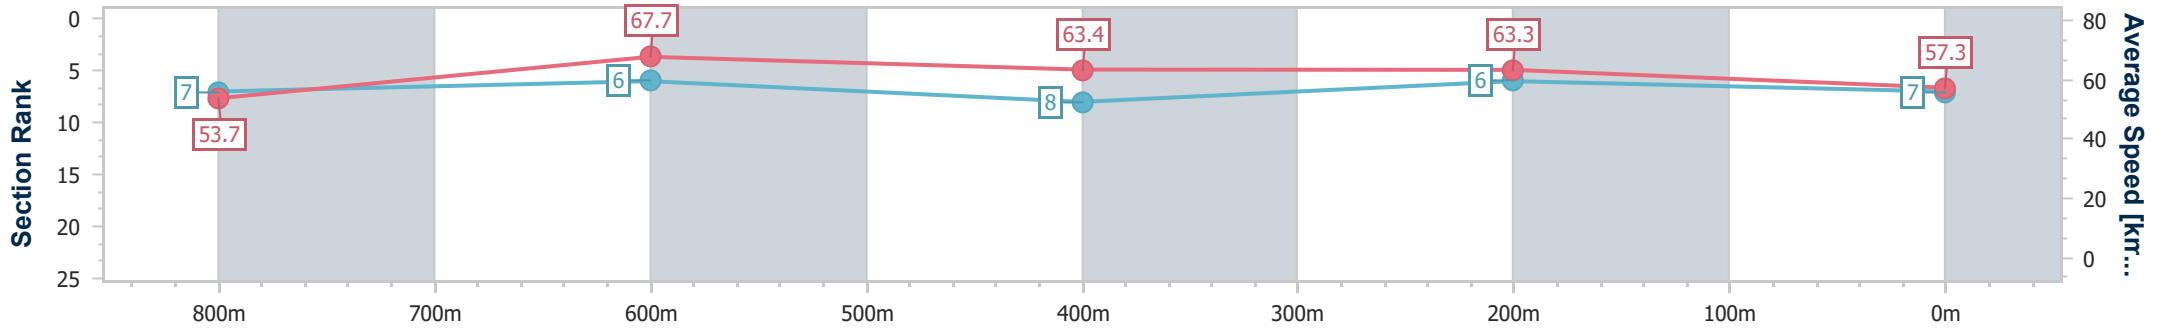

Sunshine Coast QLD Professional

Race 5: CREATIVE STONE Maiden Handicap - 1000m

03 March 2023 - 20:02

Track Rating: Soft 5, Weather: Overcast, Rail Position: True

Section	Overall	800m	600m	400m	200m
Section Times	0:59.69 [7] (0:13.40)	0:46.29 [7] (0:10.79)	0:35.50 [6] (0:11.55)	0:23.95 [8] (0:11.39)	0:12.56 [6] (0:12.56)
Average Speed [km/h]	53.7	67.7	63.4	63.3	57.3
Top Speed [km/h]	68.7	69.3	67.1	64.5	61.8
Avg. Dist. to Rail [m]	4.4	4.2	3.0	5.8	5.6
Avg. Stride Freq. [Hz]	2.5	2.6	2.4	2.4	2.4
Avg. Stride Length [m]	5.8	7.4	7.2	7.2	6.7