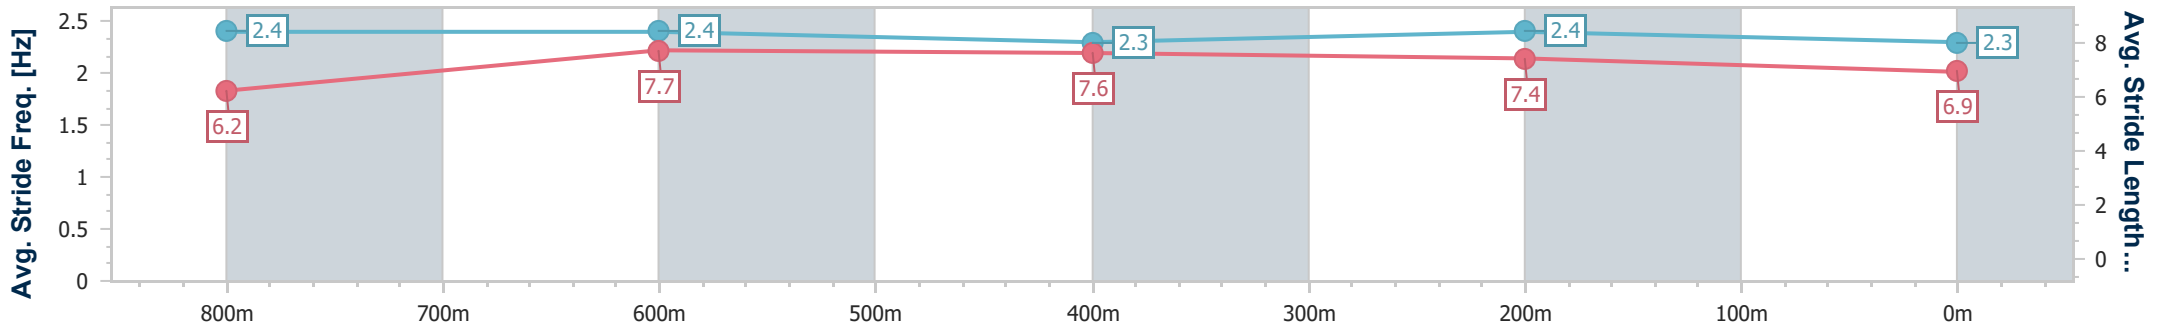

Sunshine Coast QLD Professional

Race 5: CREATIVE STONE Maiden Handicap - 1000m

03 March 2023 - 20:02

Track Rating: Soft 5, Weather: Overcast, Rail Position: True

Section	Overall	800m	600m	400m	200m
Section Times	0:59.69 [8] (0:13.20)	0:46.49 [3] (0:10.78)	0:35.71 [3] (0:11.41)	0:24.30 [3] (0:11.51)	0:12.79 [3] (0:12.79)
Average Speed [km/h]	54.5	67.6	63.6	62.5	56.4
Top Speed [km/h]	68.3	68.6	66.5	63.5	60.5
Avg. Dist. to Rail [m]	6.2	3.9	1.4	3.8	6.5
Avg. Stride Freq. [Hz]	2.4	2.4	2.3	2.4	2.3
Avg. Stride Length [m]	6.2	7.7	7.6	7.4	6.9