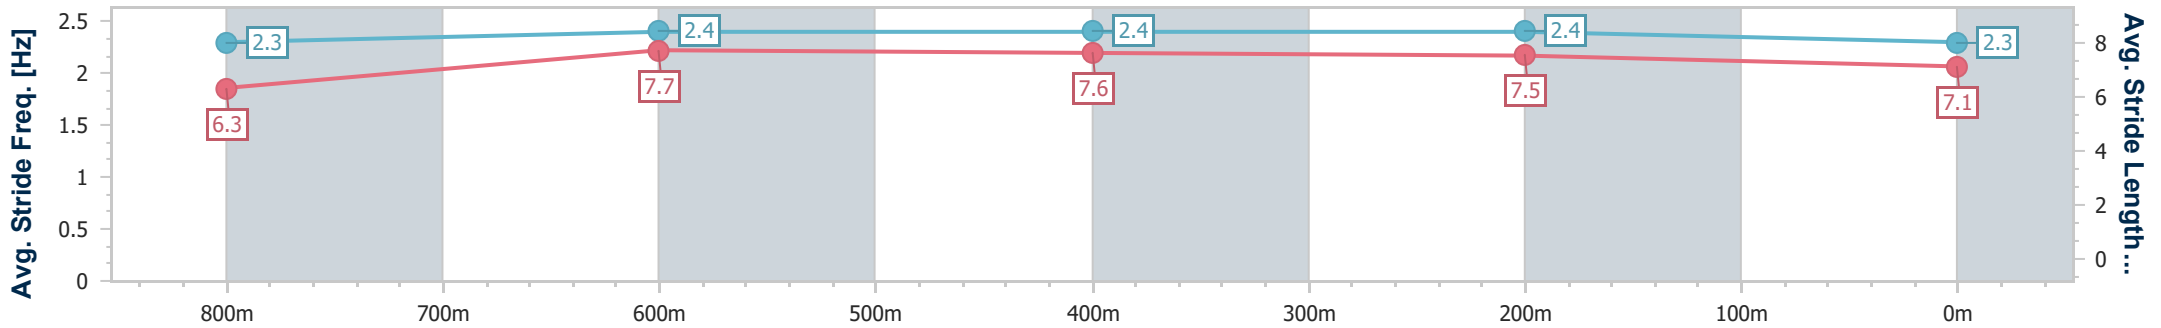

Sunshine Coast QLD Professional

Race 5: CREATIVE STONE Maiden Handicap - 1000m

03 March 2023 - 20:02

Track Rating: Soft 5, Weather: Overcast, Rail Position: True

Section	Overall	800m	600m	400m	200m
Section Times	0:59.32 [3] (0:13.56)	0:45.76 [9] (0:10.84)	0:34.92 [9] (0:11.44)	0:23.48 [10] (0:11.24)	0:12.24 [7] (0:12.24)
Average Speed [km/h]	53.1	67.3	64.5	64.1	58.8
Top Speed [km/h]	68.3	68.1	66.1	65.4	62.6
Avg. Dist. to Rail [m]	8.6	4.0	4.0	8.2	9.7
Avg. Stride Freq. [Hz]	2.3	2.4	2.4	2.4	2.3
Avg. Stride Length [m]	6.3	7.7	7.6	7.5	7.1