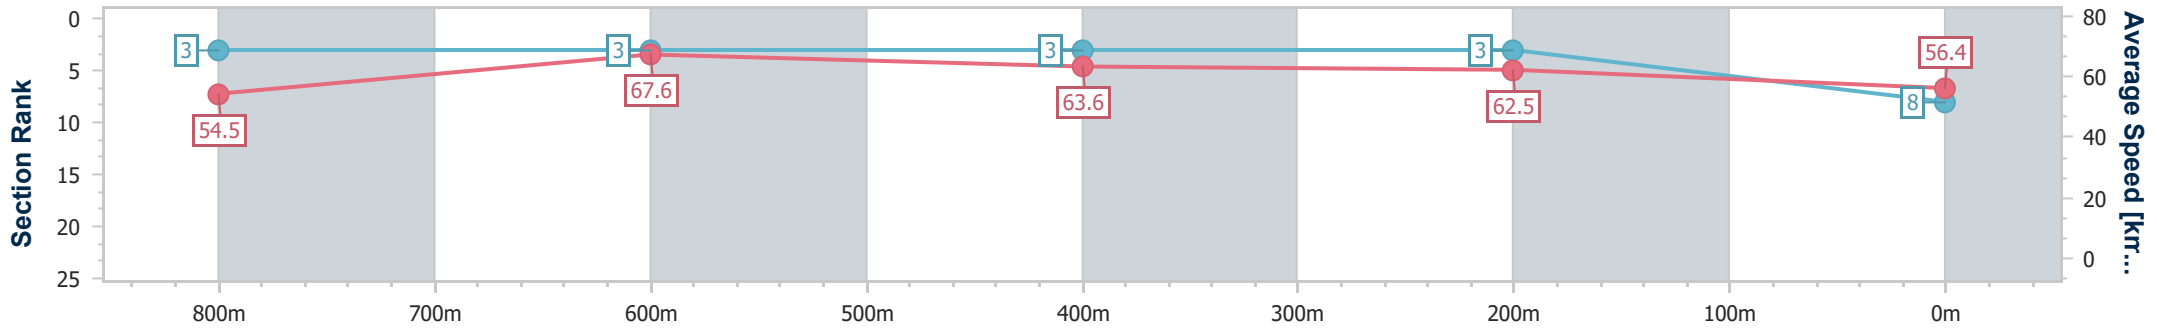

Sunshine Coast QLD Professional

Race 5: CREATIVE STONE Maiden Handicap - 1000m

03 March 2023 - 20:02

Track Rating: Soft 5, Weather: Overcast, Rail Position: True

Section	Overall	800m	600m	400m	200m
Section Times	0:59.69 [8] (0:13.20)	0:46.49 [3] (0:10.78)	0:35.71 [3] (0:11.41)	0:24.30 [3] (0:11.51)	0:12.79 [3] (0:12.79)
Average Speed [km/h]	54.5	67.6	63.6	62.5	56.4
Top Speed [km/h]	68.3	68.6	66.5	63.5	60.5
Avg. Dist. to Rail [m]	6.2	3.9	1.4	3.8	6.5
Avg. Stride Freq. [Hz]	2.4	2.4	2.3	2.4	2.3
Avg. Stride Length [m]	6.2	7.7	7.6	7.4	6.9