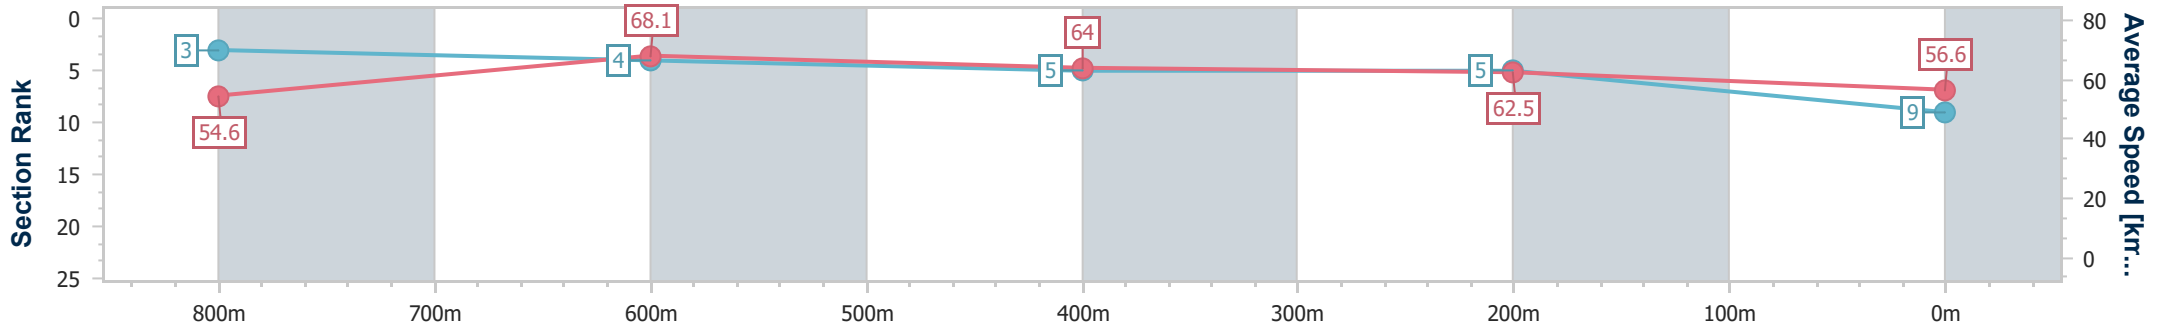

Sunshine Coast QLD Professional

Race 5: CREATIVE STONE Maiden Handicap - 1000m

03 March 2023 - 20:02

Track Rating: Soft 5, Weather: Overcast, Rail Position: True

Section	Overall	800m	600m	400m	200m
Section Times	0:59.70 [9] (0:13.19)	0:46.51 [3] (0:10.80)	0:35.71 [4] (0:11.47)	0:24.24 [5] (0:11.52)	0:12.72 [5] (0:12.72)
Average Speed [km/h]	54.6	68.1	64.0	62.5	56.6
Top Speed [km/h]	68.9	69.6	66.2	64.3	60.4
Avg. Dist. to Rail [m]	12.7	6.2	3.1	5.5	8.3
Avg. Stride Freq. [Hz]	2.4	2.5	2.4	2.4	2.3
Avg. Stride Length [m]	6.1	7.4	7.3	7.1	6.8