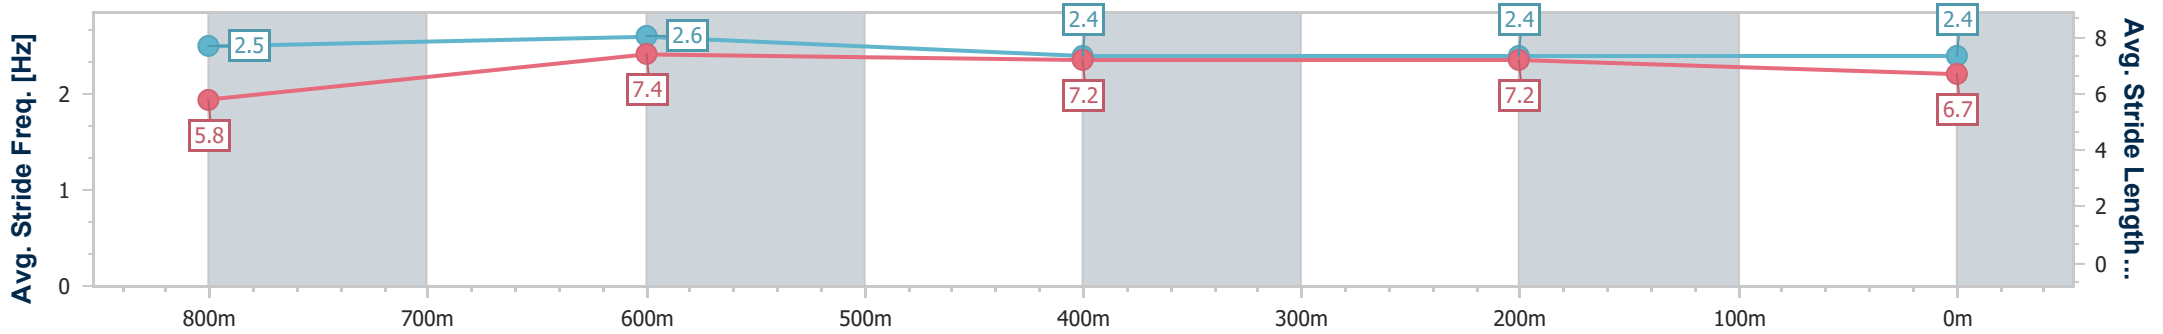

Sunshine Coast QLD Professional

Race 5: CREATIVE STONE Maiden Handicap - 1000m

03 March 2023 - 20:02

Track Rating: Soft 5, Weather: Overcast, Rail Position: True

Section	Overall	800m	600m	400m	200m
Section Times	0:59.69 [7] (0:13.40)	0:46.29 [7] (0:10.79)	0:35.50 [6] (0:11.55)	0:23.95 [8] (0:11.39)	0:12.56 [6] (0:12.56)
Average Speed [km/h]	53.7	67.7	63.4	63.3	57.3
Top Speed [km/h]	68.7	69.3	67.1	64.5	61.8
Avg. Dist. to Rail [m]	4.4	4.2	3.0	5.8	5.6
Avg. Stride Freq. [Hz]	2.5	2.6	2.4	2.4	2.4
Avg. Stride Length [m]	5.8	7.4	7.2	7.2	6.7