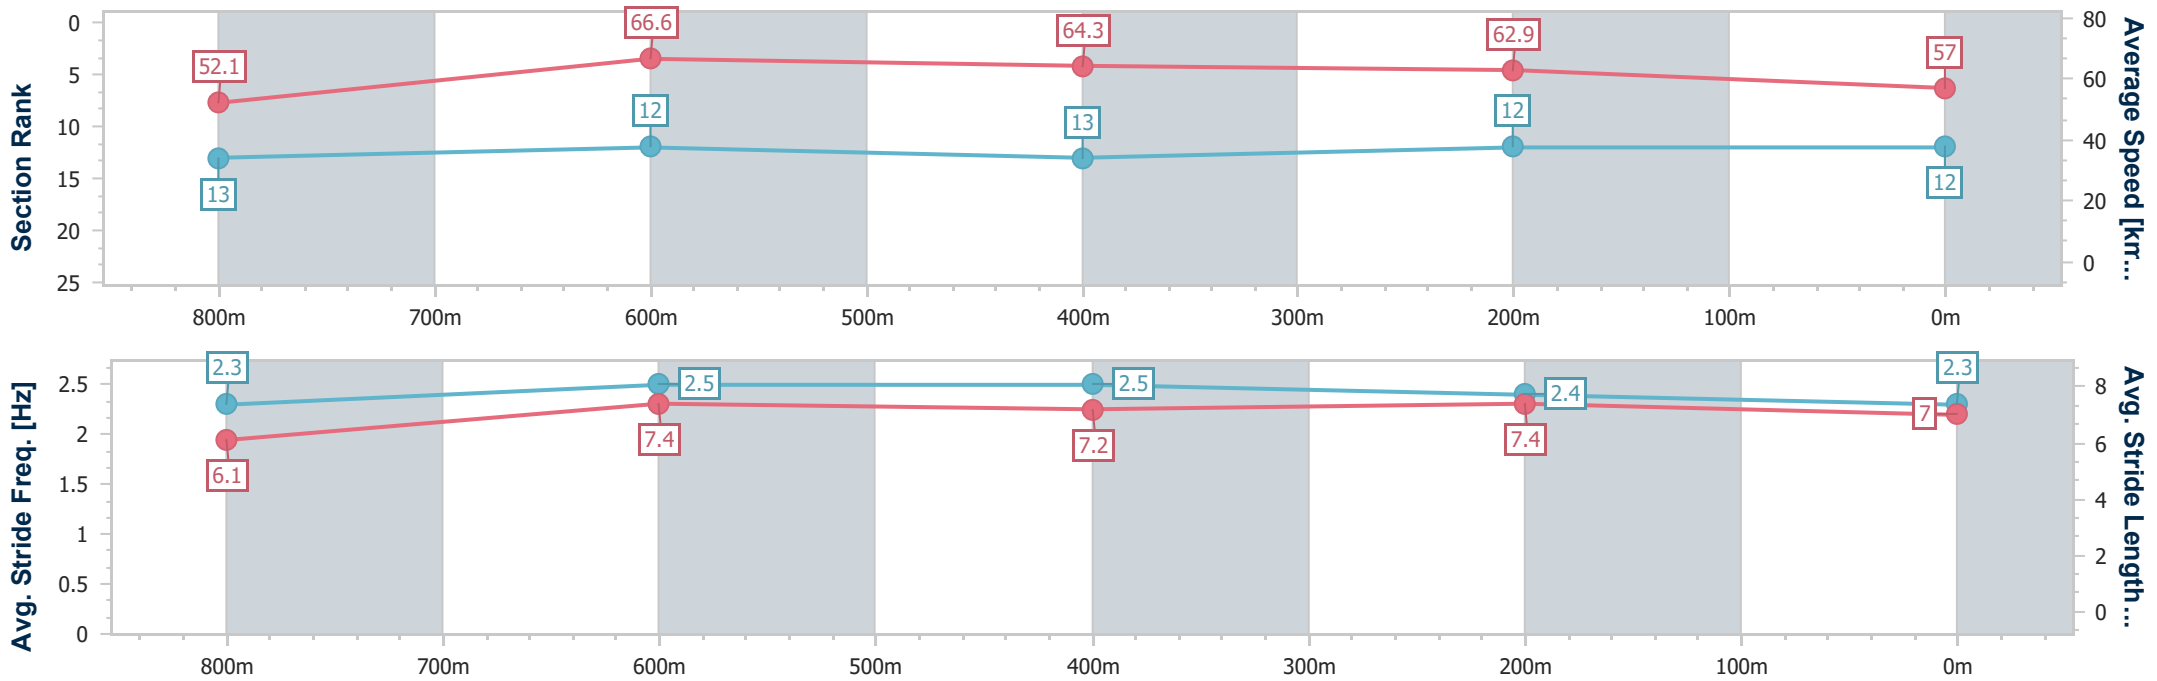

- [] Ranking at each section and finish
- .-.- No data available at this section
- NA No data available

Horse/Jockey Name	Flamin' Ready
Final Rank	12
Fastest Section Time (Section)	0:10.94 (800m)
Top Speed [km/h] (Section)	68.0 (Overall)
Race State	Finished

Sunshine Coast QLD Professional

Race 5: CREATIVE STONE Maiden Handicap - 1000m

03 March 2023 - 20:02

Track Rating: Soft 5, Weather: Overcast, Rail Position: True

Section	Overall	800m	600m	400m	200m
Section Times	1:00.18 [12] (0:13.83)	0:46.35 [13] (0:10.94)	0:35.41 [12] (0:11.34)	0:24.07 [13] (0:11.44)	0:12.63 [12] (0:12.63)
Average Speed [km/h]	52.1	66.6	64.3	62.9	57.0
Top Speed [km/h]	68.0	68.0	65.9	64.7	61.0
Avg. Dist. to Rail [m]	10.9	4.0	1.8	6.4	7.4
Avg. Stride Freq. [Hz]	2.3	2.5	2.5	2.4	2.3
Avg. Stride Length [m]	6.1	7.4	7.2	7.4	7.0

- [] Ranking at each section and finish
- .-.- No data available at this section
- NA No data available

Horse/Jockey Name	Silk Sash
Final Rank	13
Fastest Section Time (Section)	0:11.09 (800m)
Top Speed [km/h] (Section)	67.7 (Overall)
Race State	Finished