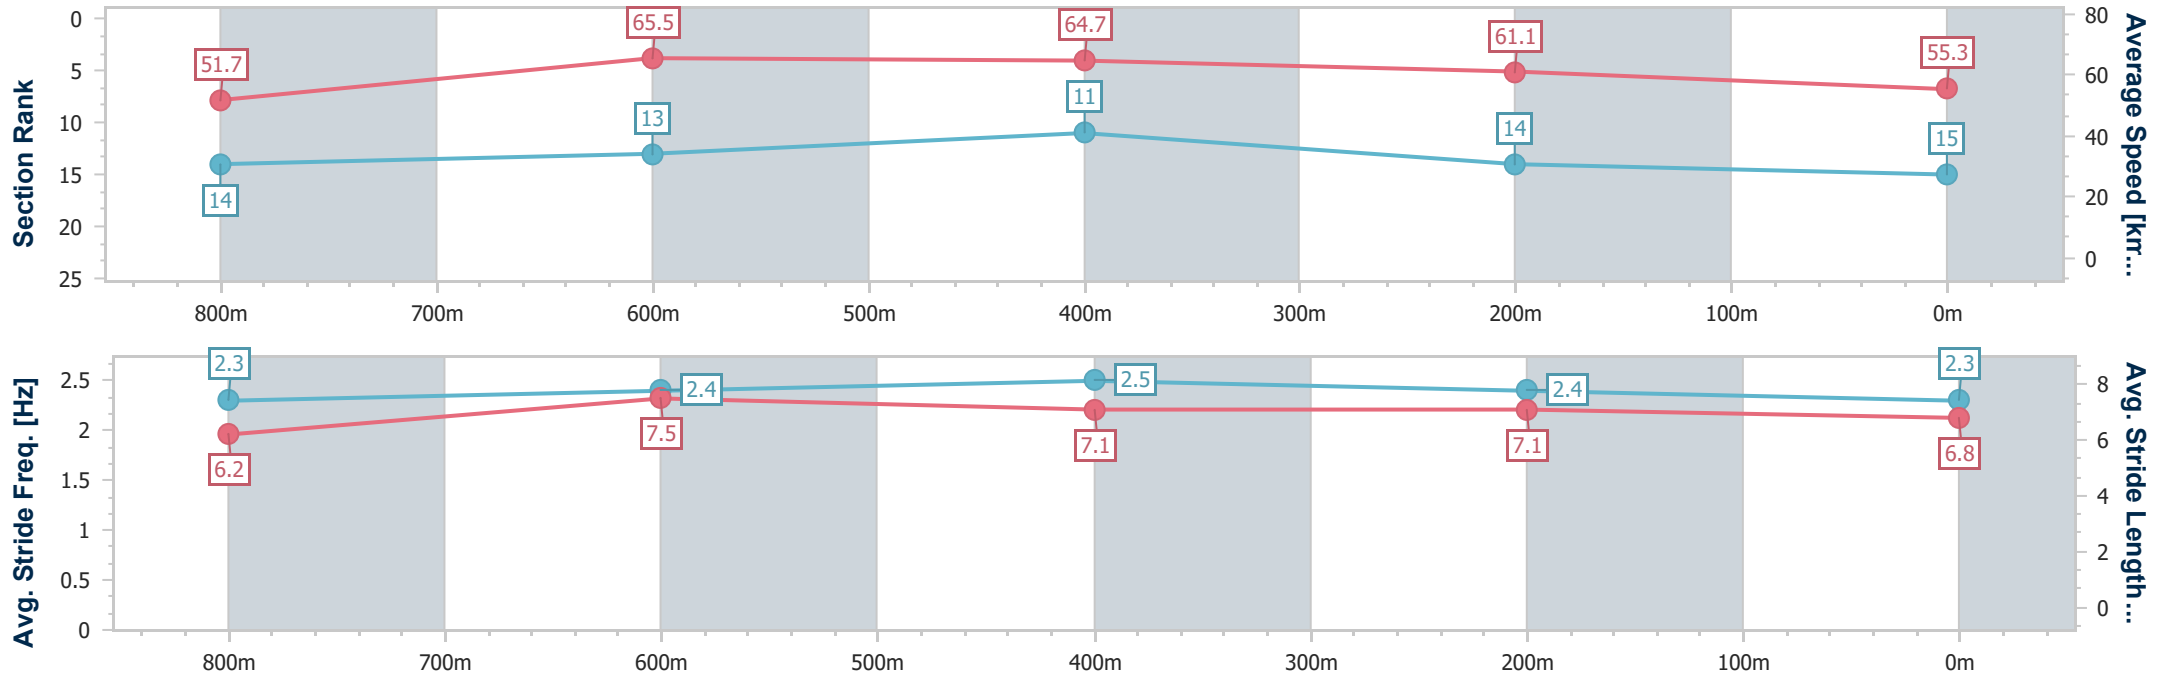

- [] Ranking at each section and finish
- .-.- No data available at this section
- NA No data available

Horse/Jockey Name	My Lawless Lady
Final Rank	15
Fastest Section Time (Section)	0:11.00 (800m)
Top Speed [km/h] (Section)	67.3 (Overall)
Race State	Finished

Sunshine Coast QLD Professional

Race 5: CREATIVE STONE Maiden Handicap - 1000m

03 March 2023 - 20:02

Track Rating: Soft 5, Weather: Overcast, Rail Position: True

Section	Overall	800m	600m	400m	200m
Section Times	1:00.87 [15] (0:13.95)	0:46.92 [14] (0:11.00)	0:35.92 [13] (0:11.09)	0:24.83 [11] (0:11.79)	0:13.04 [14] (0:13.04)
Average Speed [km/h]	51.7	65.5	64.7	61.1	55.3
Top Speed [km/h]	67.3	67.2	65.6	63.7	59.2
Avg. Dist. to Rail [m]	3.5	1.0	0.8	1.3	3.9
Avg. Stride Freq. [Hz]	2.3	2.4	2.5	2.4	2.3
Avg. Stride Length [m]	6.2	7.5	7.1	7.1	6.8

- [] Ranking at each section and finish
- .-.- No data available at this section
- NA No data available