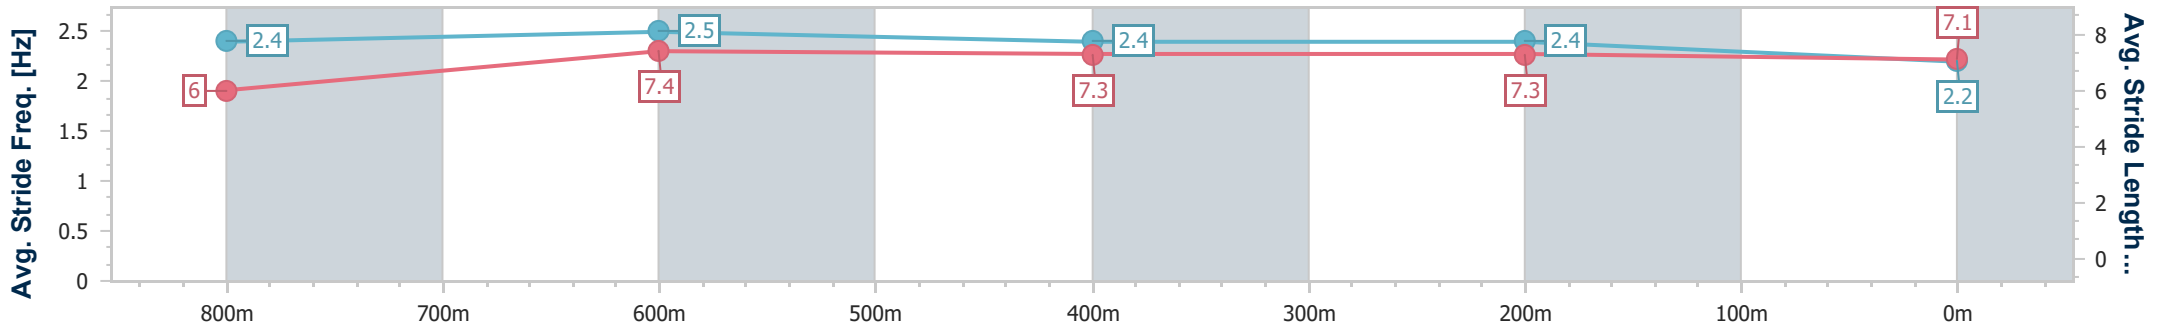

Sunshine Coast QLD Professional

Race 5: CREATIVE STONE Maiden Handicap - 1000m

03 March 2023 - 20:02

Track Rating: Soft 5, Weather: Overcast, Rail Position: True

Section	Overall	800m	600m	400m	200m
Section Times	1:00.22 [13] (0:13.62)	0:46.60 [11] (0:11.09)	0:35.51 [11] (0:11.43)	0:24.08 [14] (0:11.48)	0:12.60 [13] (0:12.60)
Average Speed [km/h]	52.9	65.9	64.0	62.8	57.2
Top Speed [km/h]	67.7	67.0	65.5	64.2	60.2
Avg. Dist. to Rail [m]	11.1	5.5	2.6	7.0	8.8
Avg. Stride Freq. [Hz]	2.4	2.5	2.4	2.4	2.2
Avg. Stride Length [m]	6.0	7.4	7.3	7.3	7.1