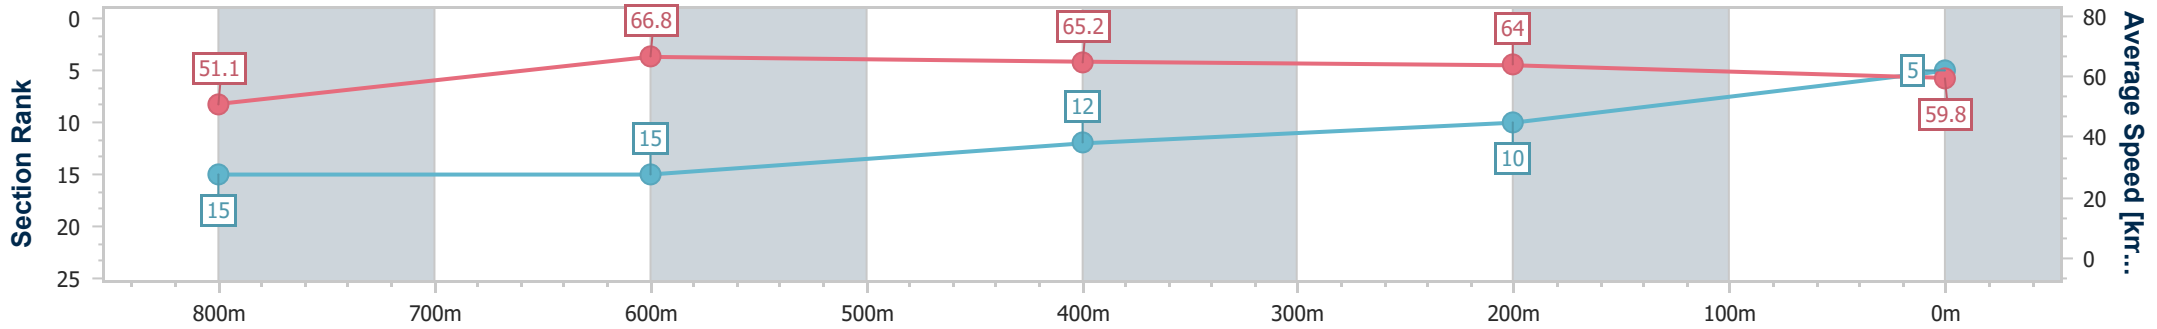

Sunshine Coast QLD Professional

Race 5: CREATIVE STONE Maiden Handicap - 1000m

03 March 2023 - 20:02

Track Rating: Soft 5, Weather: Overcast, Rail Position: True

Section	Overall	800m	600m	400m	200m
Section Times	0:59.43 [5] (0:14.10)	0:45.33 [15] (0:10.90)	0:34.43 [15] (0:11.12)	0:23.31 [12] (0:11.25)	0:12.06 [10] (0:12.06)
Average Speed [km/h]	51.1	66.8	65.2	64.0	59.8
Top Speed [km/h]	69.0	68.8	67.0	65.5	63.0
Avg. Dist. to Rail [m]	11.5	3.7	1.2	5.1	6.4
Avg. Stride Freq. [Hz]	2.4	2.5	2.5	2.5	2.4
Avg. Stride Length [m]	6.0	7.5	7.4	7.2	7.0