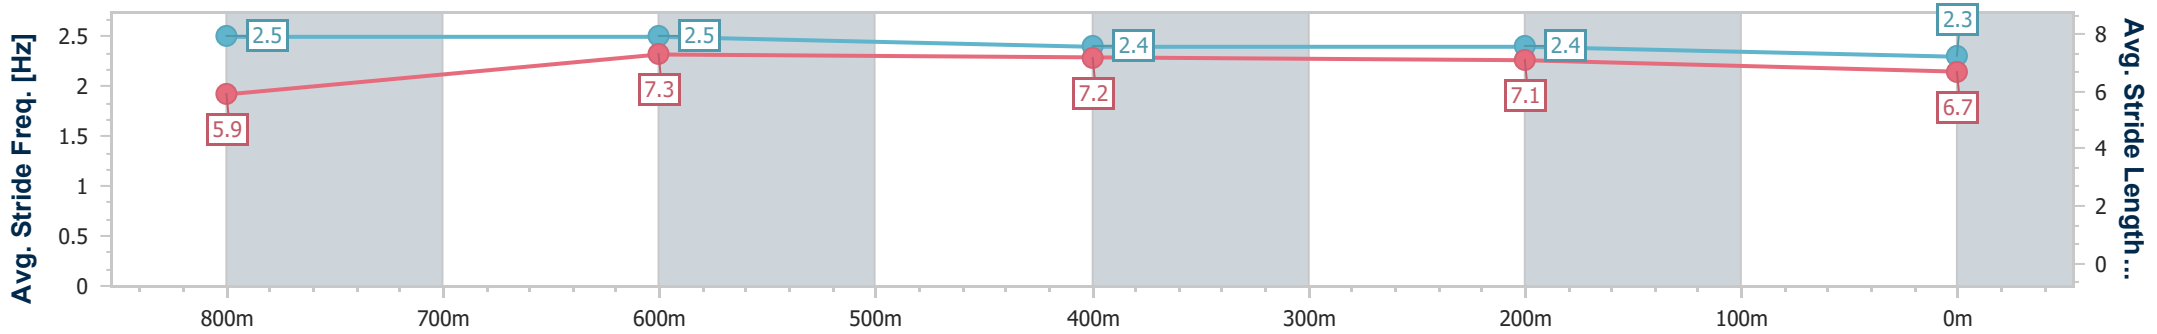

Sunshine Coast QLD Professional

Race 5: CREATIVE STONE Maiden Handicap - 1000m

03 March 2023 - 20:02

Track Rating: Soft 5, Weather: Overcast, Rail Position: True

Section	Overall	800m	600m	400m	200m
Section Times	0:59.51 [6] (0:13.22)	0:46.29 [6] (0:10.84)	0:35.45 [5] (0:11.20)	0:24.25 [2] (0:11.54)	0:12.71 [2] (0:12.71)
Average Speed [km/h]	54.5	66.6	63.6	62.4	56.7
Top Speed [km/h]	69.2	69.2	65.4	64.4	62.1
Avg. Dist. to Rail [m]	2.5	1.9	1.8	0.9	3.4
Avg. Stride Freq. [Hz]	2.5	2.5	2.4	2.4	2.3
Avg. Stride Length [m]	5.9	7.3	7.2	7.1	6.7