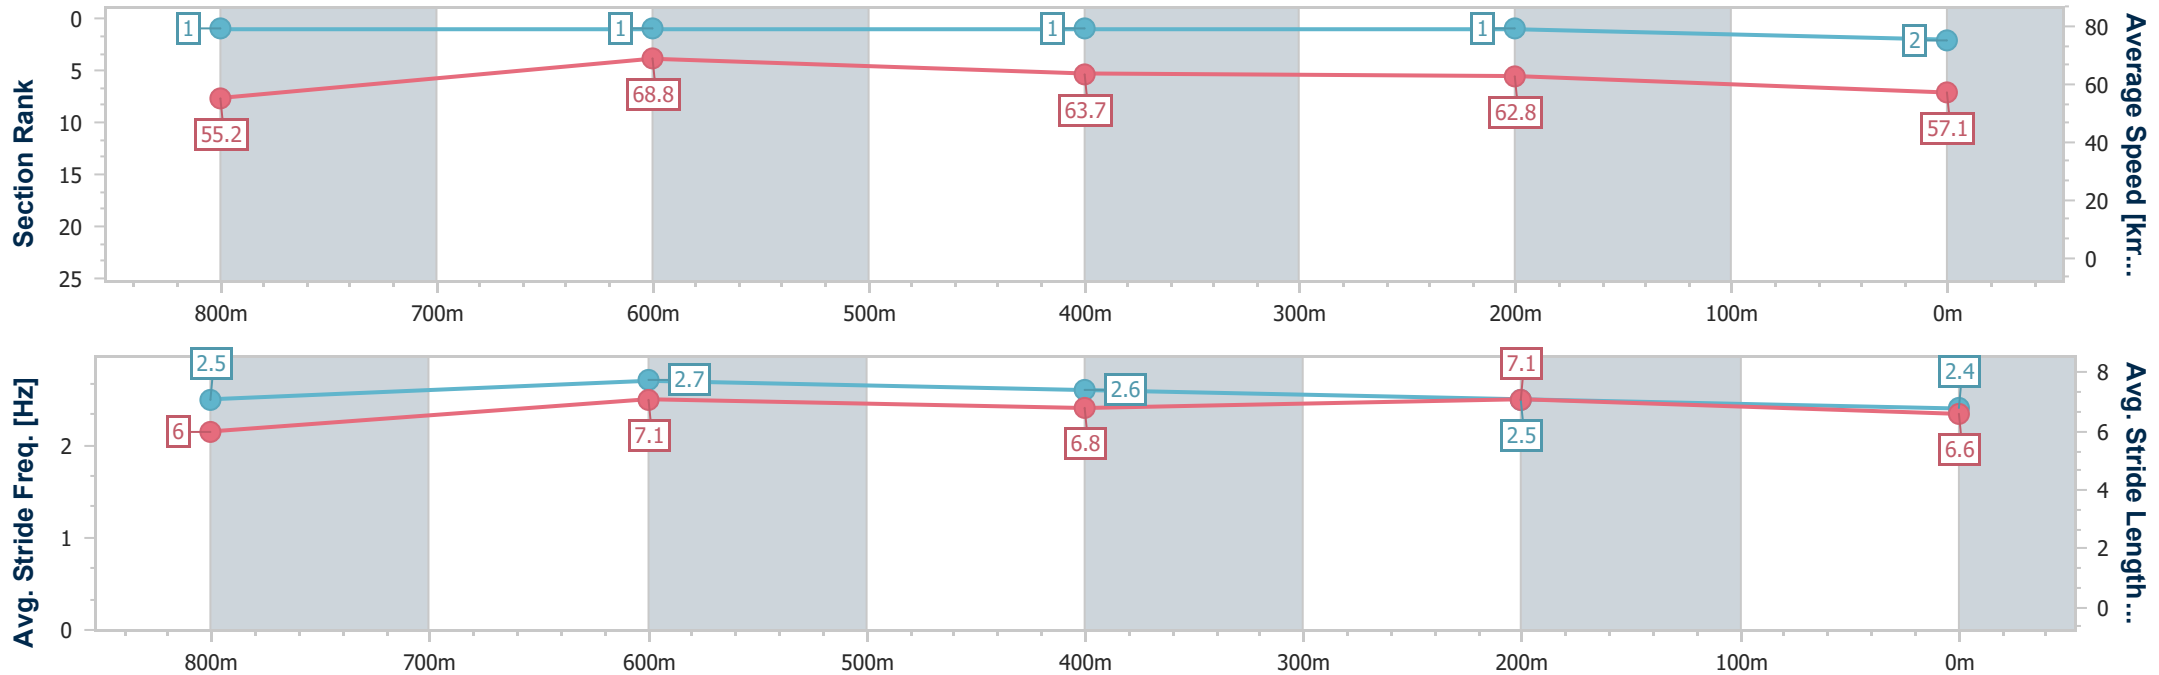

Sunshine Coast QLD Professional

Race 5: CREATIVE STONE Maiden Handicap - 1000m

03 March 2023 - 20:02

Track Rating: Soft 5, Weather: Overcast, Rail Position: True

Section	Overall	800m	600m	400m	200m
Section Times	0:59.30 [2] (0:13.05)	0:46.25 [1] (0:10.64)	0:35.61 [1] (0:11.52)	0:24.09 [1] (0:11.48)	0:12.61 [1] (0:12.61)
Average Speed [km/h]	55.2	68.8	63.7	62.8	57.1
Top Speed [km/h]	71.1	71.1	65.0	64.0	60.8
Avg. Dist. to Rail [m]	8.6	5.1	3.3	5.2	6.5
Avg. Stride Freq. [Hz]	2.5	2.7	2.6	2.5	2.4
Avg. Stride Length [m]	6.0	7.1	6.8	7.1	6.6