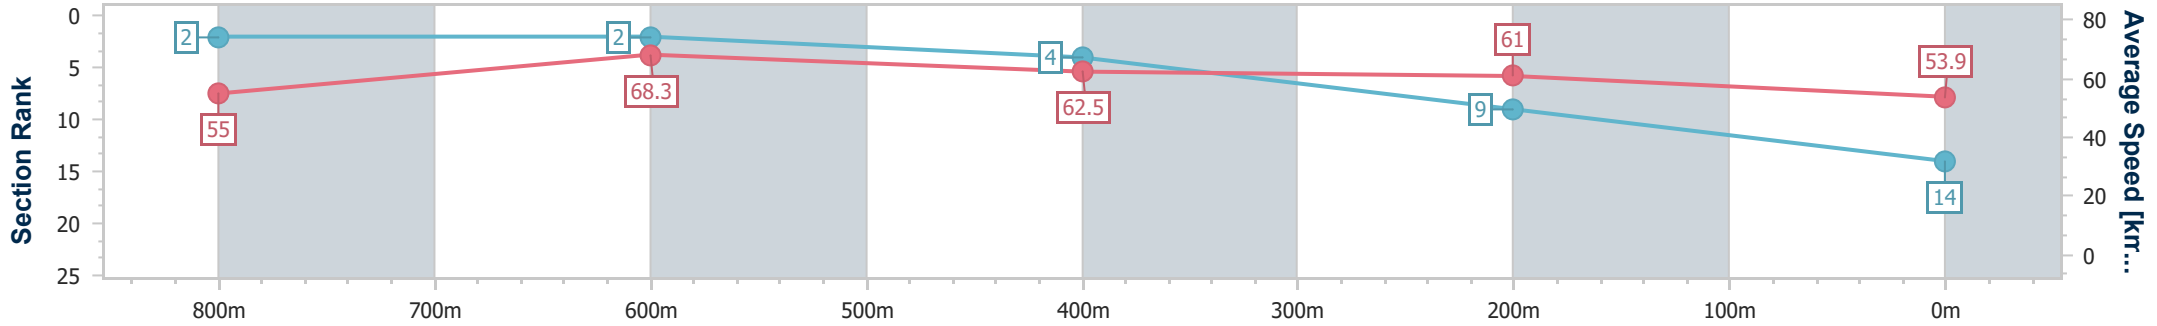

Sunshine Coast QLD Professional

Race 5: CREATIVE STONE Maiden Handicap - 1000m

03 March 2023 - 20:02

Track Rating: Soft 5, Weather: Overcast, Rail Position: True

Section	Overall	800m	600m	400m	200m
Section Times	1:00.57 [14] (0:13.10)	0:47.47 [2] (0:10.63)	0:36.84 [2] (0:11.67)	0:25.17 [4] (0:11.82)	0:13.35 [9] (0:13.35)
Average Speed [km/h]	55.0	68.3	62.5	61.0	53.9
Top Speed [km/h]	70.7	69.8	64.5	62.3	58.6
Avg. Dist. to Rail [m]	5.3	3.0	2.0	2.6	3.4
Avg. Stride Freq. [Hz]	2.4	2.5	2.4	2.3	2.2
Avg. Stride Length [m]	6.3	7.6	7.4	7.4	7.0

- [] Ranking at each section and finish
- .-.- No data available at this section
- NA No data available

Horse/Jockey Name	My Lawless Lady
Final Rank	15
Fastest Section Time (Section)	0:11.00 (800m)
Top Speed [km/h] (Section)	67.3 (Overall)
Race State	Finished