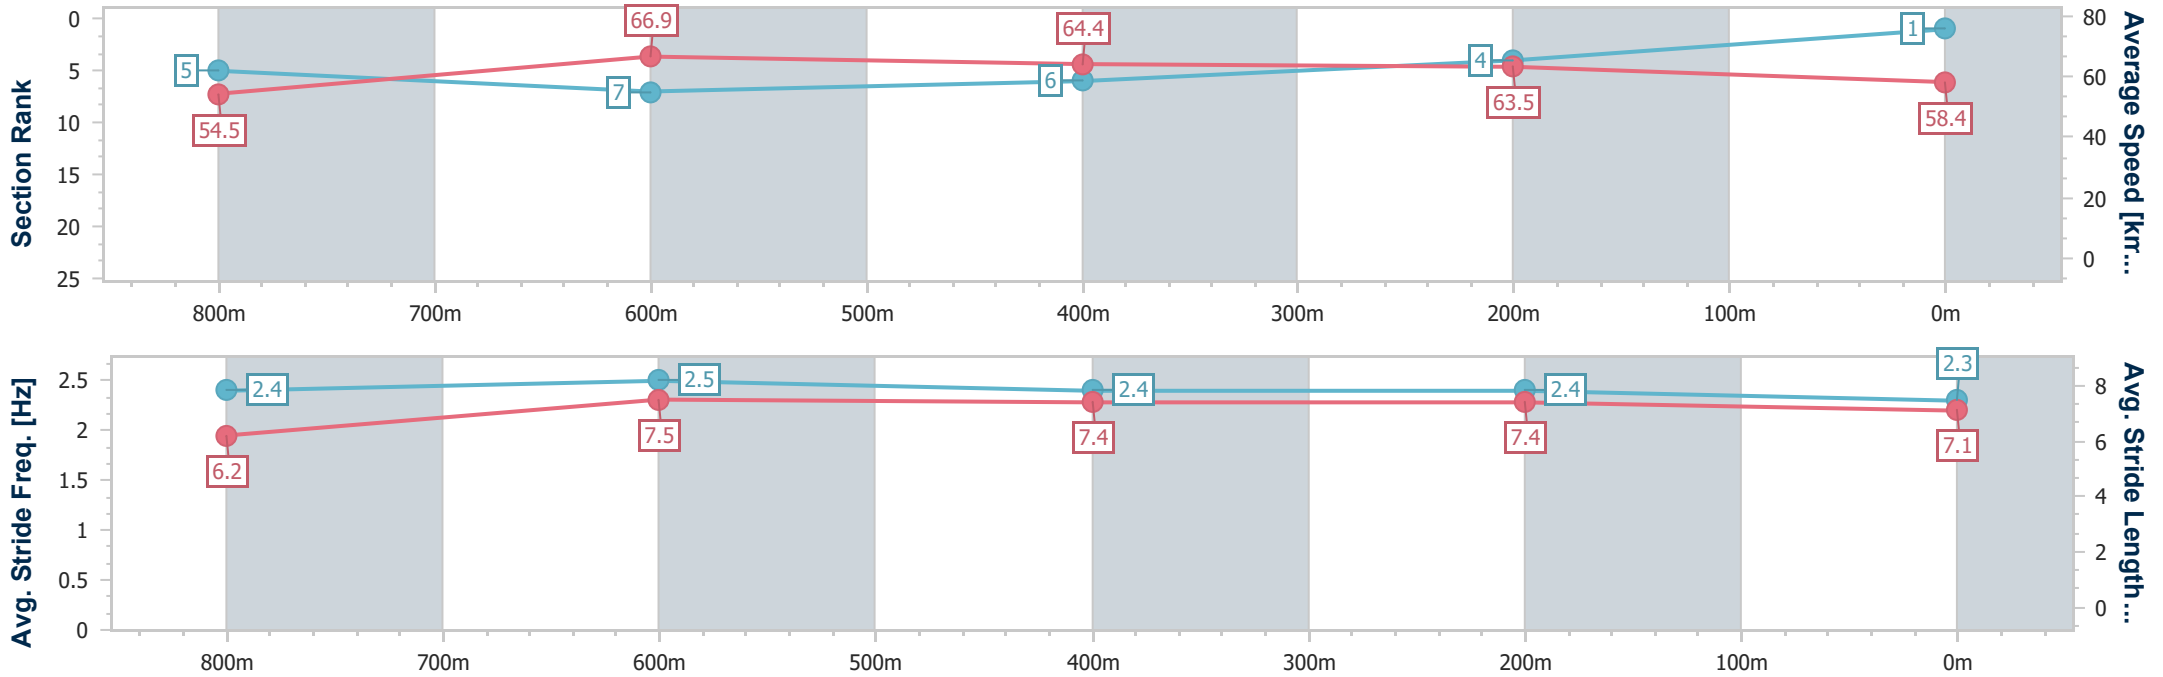

Sunshine Coast QLD Professional

Race 5: CREATIVE STONE Maiden Handicap - 1000m

03 March 2023 - 20:02

Track Rating: Soft 5, Weather: Overcast, Rail Position: True

Section	Overall	800m	600m	400m	200m
Section Times	0:59.26 [1] (0:13.21)	0:46.05 [5] (0:10.94)	0:35.11 [7] (0:11.43)	0:23.68 [6] (0:11.33)	0:12.35 [4] (0:12.35)
Average Speed [km/h]	54.5	66.9	64.4	63.5	58.4
Top Speed [km/h]	68.3	68.7	67.1	64.5	61.7
Avg. Dist. to Rail [m]	10.3	4.9	3.7	7.6	8.3
Avg. Stride Freq. [Hz]	2.4	2.5	2.4	2.4	2.3
Avg. Stride Length [m]	6.2	7.5	7.4	7.4	7.1