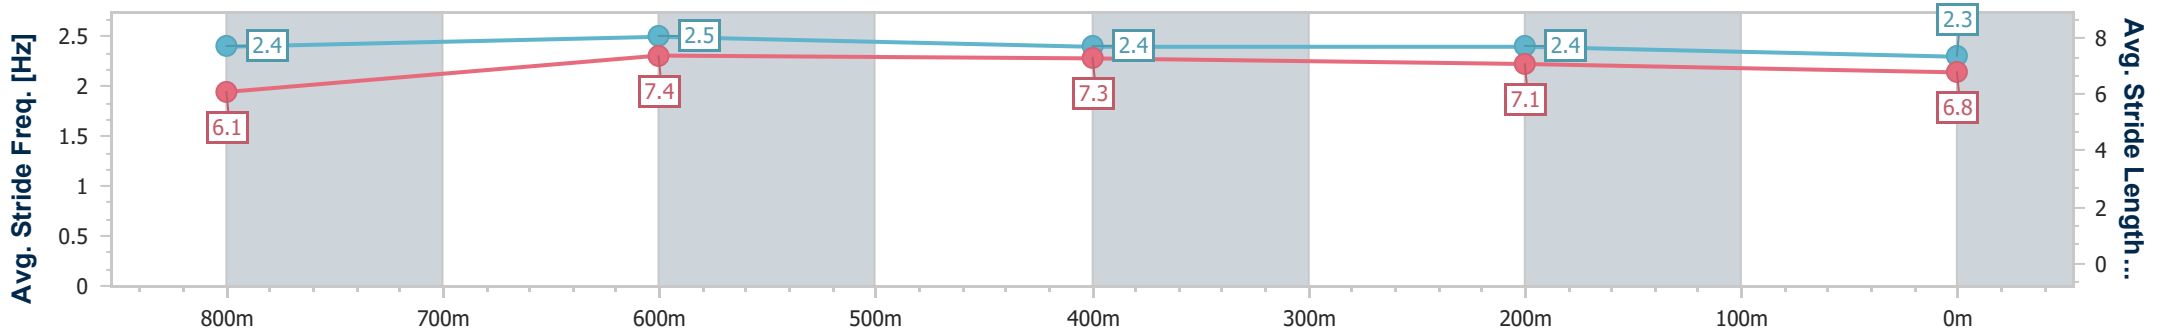

Sunshine Coast QLD Professional

Race 5: CREATIVE STONE Maiden Handicap - 1000m

03 March 2023 - 20:02

Track Rating: Soft 5, Weather: Overcast, Rail Position: True

Section	Overall	800m	600m	400m	200m
Section Times	0:59.70 [9] (0:13.19)	0:46.51 [3] (0:10.80)	0:35.71 [4] (0:11.47)	0:24.24 [5] (0:11.52)	0:12.72 [5] (0:12.72)
Average Speed [km/h]	54.6	68.1	64.0	62.5	56.6
Top Speed [km/h]	68.9	69.6	66.2	64.3	60.4
Avg. Dist. to Rail [m]	12.7	6.2	3.1	5.5	8.3
Avg. Stride Freq. [Hz]	2.4	2.5	2.4	2.4	2.3
Avg. Stride Length [m]	6.1	7.4	7.3	7.1	6.8