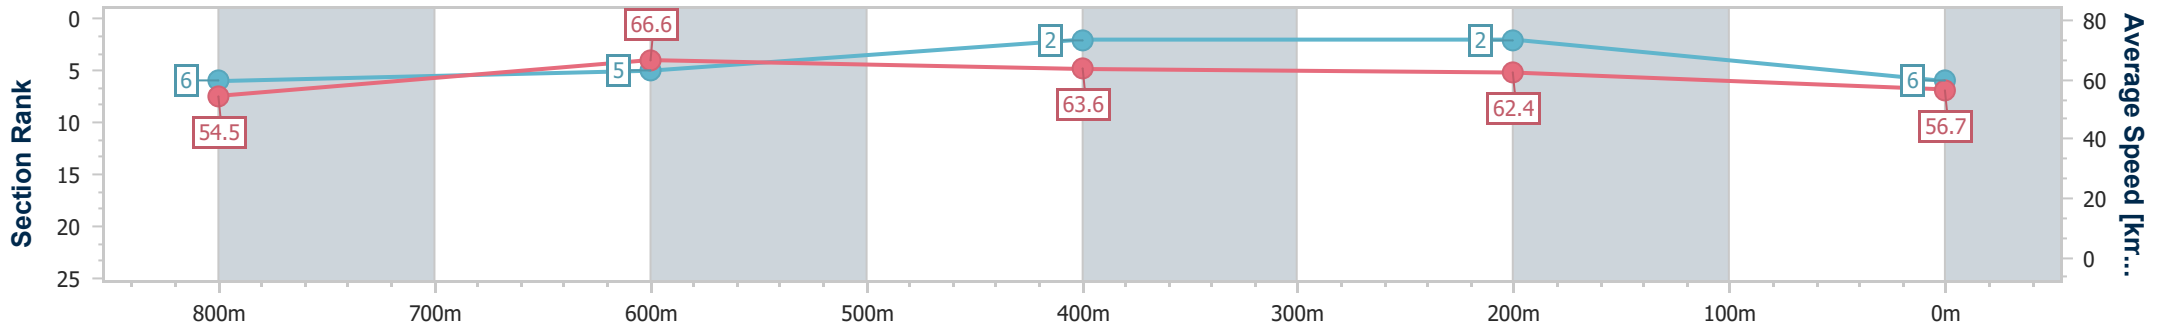

Sunshine Coast QLD Professional

Race 5: CREATIVE STONE Maiden Handicap - 1000m

03 March 2023 - 20:02

Track Rating: Soft 5, Weather: Overcast, Rail Position: True

Section	Overall	800m	600m	400m	200m
Section Times	0:59.51 [6] (0:13.22)	0:46.29 [6] (0:10.84)	0:35.45 [5] (0:11.20)	0:24.25 [2] (0:11.54)	0:12.71 [2] (0:12.71)
Average Speed [km/h]	54.5	66.6	63.6	62.4	56.7
Top Speed [km/h]	69.2	69.2	65.4	64.4	62.1
Avg. Dist. to Rail [m]	2.5	1.9	1.8	0.9	3.4
Avg. Stride Freq. [Hz]	2.5	2.5	2.4	2.4	2.3
Avg. Stride Length [m]	5.9	7.3	7.2	7.1	6.7