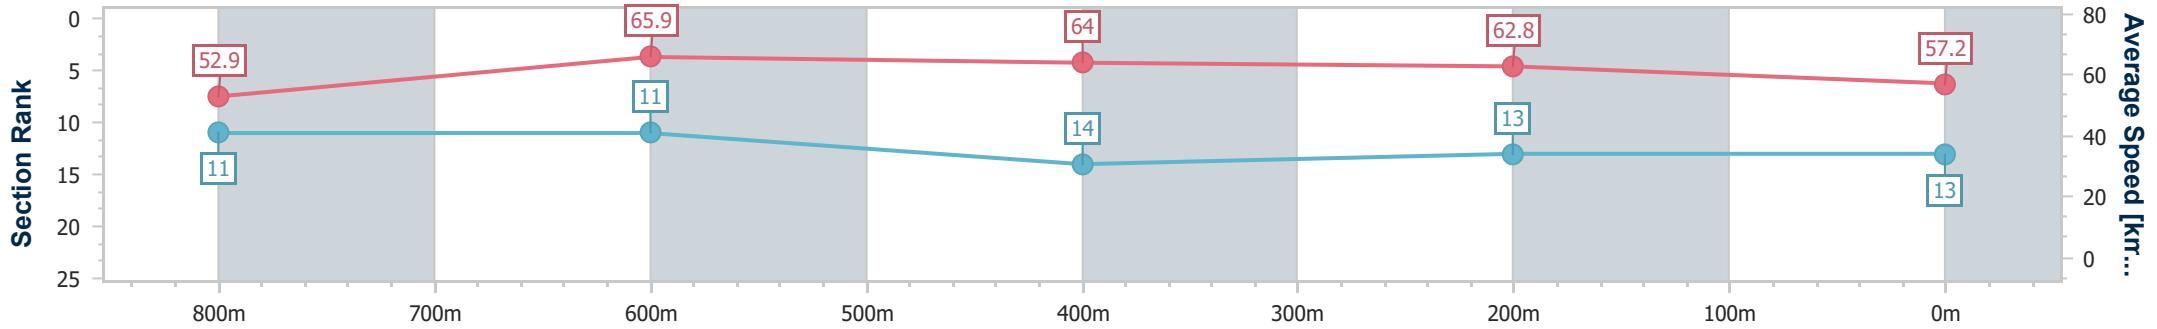

Sunshine Coast QLD Professional

Race 5: CREATIVE STONE Maiden Handicap - 1000m

03 March 2023 - 20:02

Track Rating: Soft 5, Weather: Overcast, Rail Position: True

Section	Overall	800m	600m	400m	200m
Section Times	1:00.22 [13] (0:13.62)	0:46.60 [11] (0:11.09)	0:35.51 [11] (0:11.43)	0:24.08 [14] (0:11.48)	0:12.60 [13] (0:12.60)
Average Speed [km/h]	52.9	65.9	64.0	62.8	57.2
Top Speed [km/h]	67.7	67.0	65.5	64.2	60.2
Avg. Dist. to Rail [m]	11.1	5.5	2.6	7.0	8.8
Avg. Stride Freq. [Hz]	2.4	2.5	2.4	2.4	2.2
Avg. Stride Length [m]	6.0	7.4	7.3	7.3	7.1