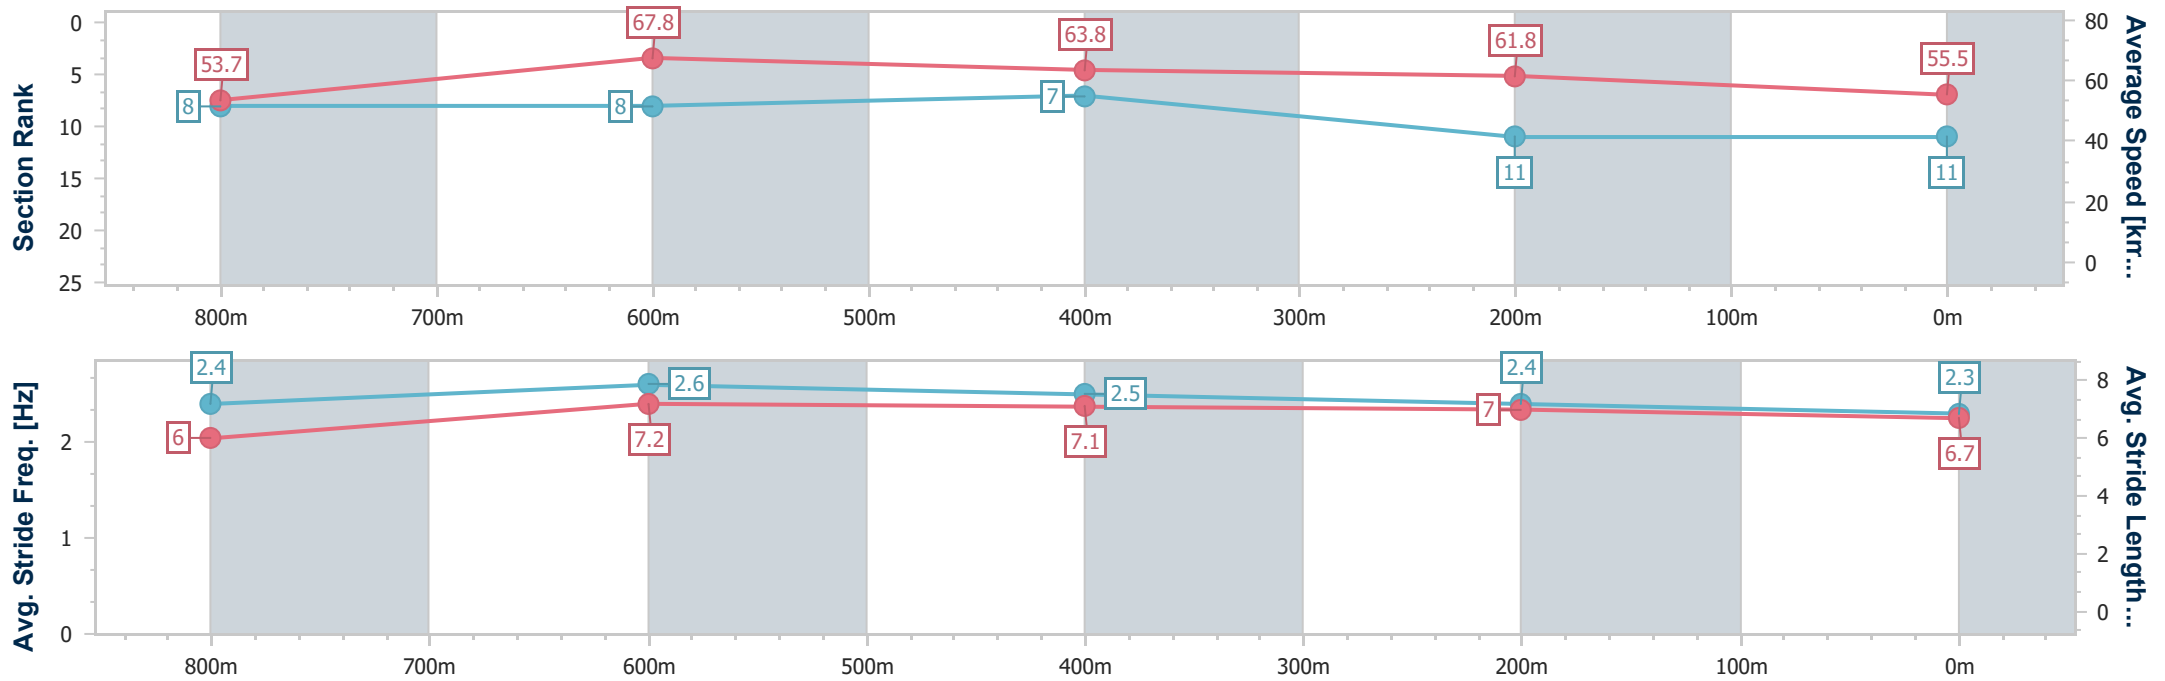

Sunshine Coast QLD Professional

Race 5: CREATIVE STONE Maiden Handicap - 1000m

03 March 2023 - 20:02

Track Rating: Soft 5, Weather: Overcast, Rail Position: True

Section	Overall	800m	600m	400m	200m
Section Times	1:00.16 [11] (0:13.43)	0:46.73 [8] (0:10.73)	0:36.00 [8] (0:11.39)	0:24.61 [7] (0:11.66)	0:12.95 [11] (0:12.95)
Average Speed [km/h]	53.7	67.8	63.8	61.8	55.5
Top Speed [km/h]	68.1	68.8	65.6	63.0	59.1
Avg. Dist. to Rail [m]	4.0	2.9	1.9	0.6	1.0
Avg. Stride Freq. [Hz]	2.4	2.6	2.5	2.4	2.3
Avg. Stride Length [m]	6.0	7.2	7.1	7.0	6.7

- [] Ranking at each section and finish
- .-.- No data available at this section
- NA No data available

Horse/Jockey Name	Flamin' Ready
Final Rank	12
Fastest Section Time (Section)	0:10.94 (800m)
Top Speed [km/h] (Section)	68.0 (Overall)
Race State	Finished