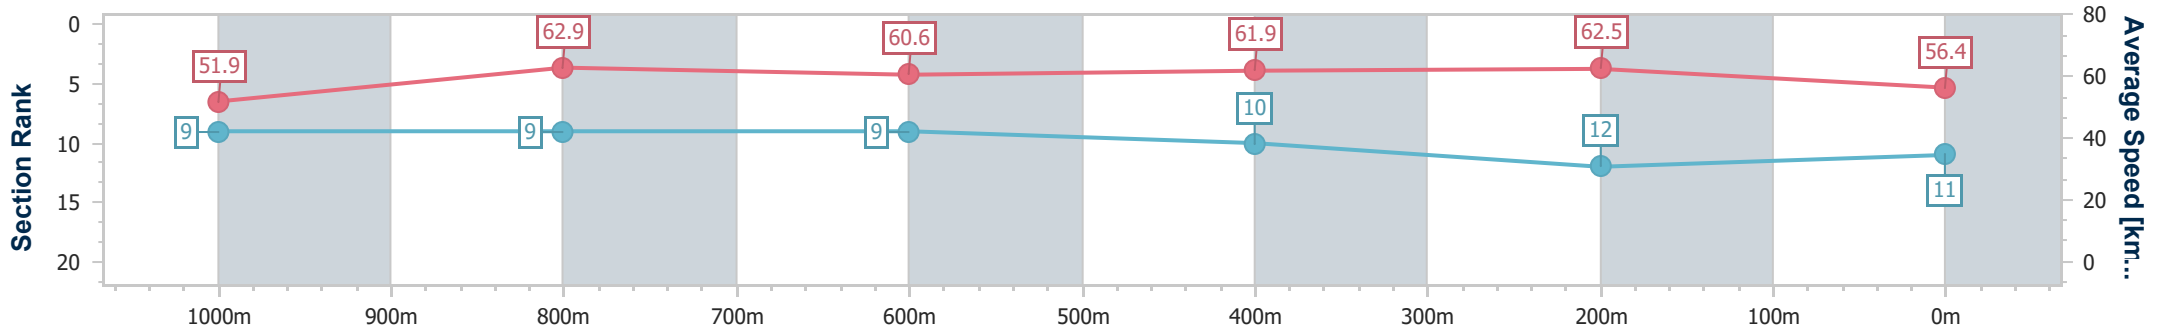

Horse/Jockey Name	Queen's Secret
Final Rank	11
Fastest Section Time (Section)	0:11.55 (400m)
Top Speed [km/h] (Section)	65.6 (Overall)
Race State	Finished

Sunshine Coast QLD Professional
Race 8: TAB QTIS Three-Year-Old Class 2 Handicap - 1200m
26 February 2023 - 16:51
Track Rating: Soft 5, Weather: Fine, Rail Position: +9m Entire Course

Section	Overall	1000m	800m	600m	400m	200m
Section Times	1:13.45 [11] (0:13.87)	0:59.58 [9] (0:11.56)	0:48.02 [9] (0:12.03)	0:35.99 [9] (0:11.69)	0:24.30 [10] (0:11.55)	0:12.75 [12] (0:12.75)
Average Speed [km/h]	51.9	62.9	60.6	61.9	62.5	56.4
Top Speed [km/h]	65.6	65.4	61.6	63.4	63.3	60.8
Avg. Dist. to Rail [m]	4.2	3.3	2.0	1.3	3.5	2.7
Avg. Stride Freq. [Hz]	2.4	2.4	2.4	2.4	2.4	2.3
Avg. Stride Length [m]	6.0	7.1	7.2	7.2	7.2	6.9

- [ ] Ranking at each section and finish
- -.-.- No data available at this section
- NA No data available