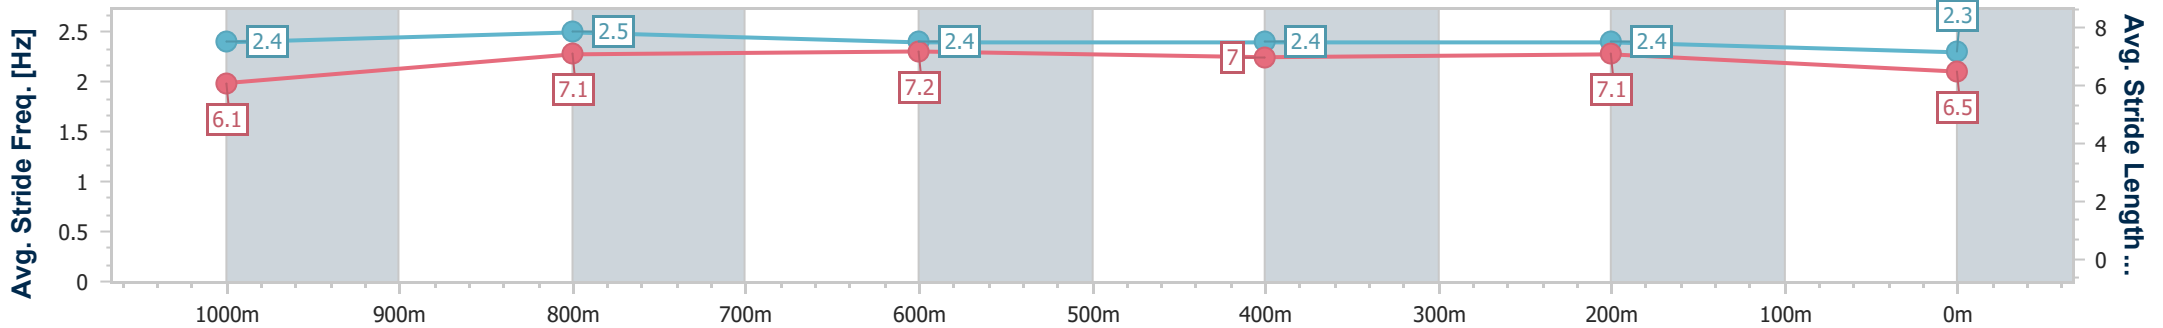

Horse/Jockey Name	Fire Kirin
Final Rank	10
Fastest Section Time (Section)	0:11.35 (1000m)
Top Speed [km/h] (Section)	67.5 (Overall)
Race State	Finished

Sunshine Coast QLD Professional
Race 8: TAB QTIS Three-Year-Old Class 2 Handicap - 1200m
26 February 2023 - 16:51
Track Rating: Soft 5, Weather: Fine, Rail Position: +9m Entire Course

Section	Overall	1000m	800m	600m	400m	200m
Section Times	1:13.13 [10] (0:13.31)	0:59.82 [1] (0:11.35)	0:48.47 [1] (0:11.91)	0:36.56 [1] (0:11.78)	0:24.78 [1] (0:11.63)	0:13.15 [4] (0:13.15)
Average Speed [km/h]	54.1	64.2	61.5	62.3	62.0	54.8
Top Speed [km/h]	67.5	67.5	62.5	63.4	63.2	60.3
Avg. Dist. to Rail [m]	7.5	4.1	3.2	3.4	5.9	4.5
Avg. Stride Freq. [Hz]	2.4	2.5	2.4	2.4	2.4	2.3
Avg. Stride Length [m]	6.1	7.1	7.2	7.0	7.1	6.5

- [ ] Ranking at each section and finish
- -.-.- No data available at this section
- NA No data available