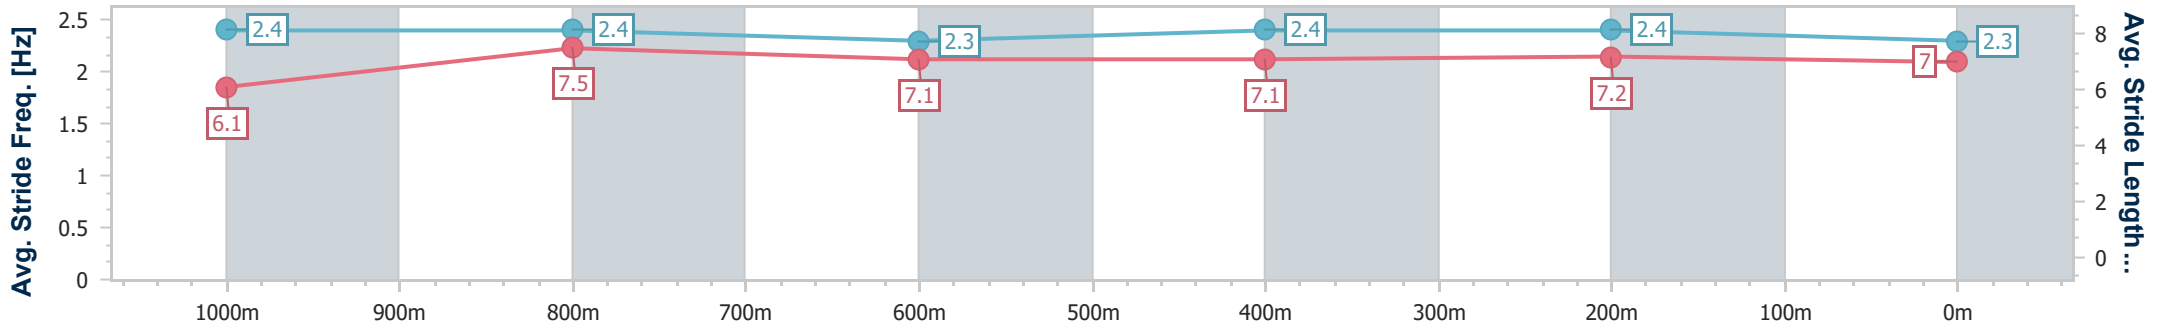

Horse/Jockey Name	Majorelle
Final Rank	5
Fastest Section Time (Section)	0:11.30 (1000m)
Top Speed [km/h] (Section)	67.3 (Overall)
Race State	Finished

Sunshine Coast QLD Professional
Race 8: TAB QTIS Three-Year-Old Class 2 Handicap - 1200m
26 February 2023 - 16:51
Track Rating: Soft 5, Weather: Fine, Rail Position: +9m Entire Course

Section	Overall	1000m	800m	600m	400m	200m
Section Times	1:12.30 [5] (0:13.38)	0:58.92 [2] (0:11.30)	0:47.62 [2] (0:11.94)	0:35.68 [2] (0:11.80)	0:23.88 [2] (0:11.59)	0:12.29 [5] (0:12.29)
Average Speed [km/h]	53.7	64.0	60.1	60.6	62.1	58.6
Top Speed [km/h]	67.3	67.1	61.0	61.6	63.8	60.5
Avg. Dist. to Rail [m]	6.7	1.7	0.7	1.2	0.9	2.1
Avg. Stride Freq. [Hz]	2.4	2.4	2.3	2.4	2.4	2.3
Avg. Stride Length [m]	6.1	7.5	7.1	7.1	7.2	7.0

- [ ] Ranking at each section and finish
- -.-.- No data available at this section
- NA No data available