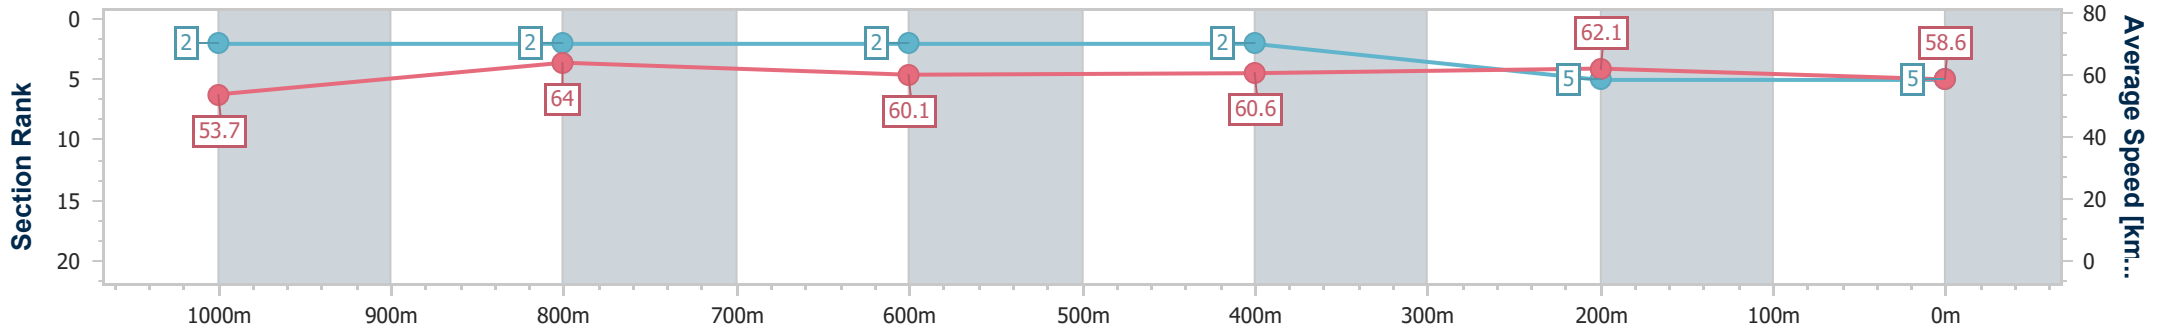

Horse/Jockey Name	Majorelle
Final Rank	5
Fastest Section Time (Section)	0:11.30 (1000m)
Top Speed [km/h] (Section)	67.3 (Overall)
Race State	Finished

Sunshine Coast QLD Professional
Race 8: TAB QTIS Three-Year-Old Class 2 Handicap - 1200m
26 February 2023 - 16:51
Track Rating: Soft 5, Weather: Fine, Rail Position: +9m Entire Course

Section	Overall	1000m	800m	600m	400m	200m
Section Times	1:12.30 [5] (0:13.38)	0:58.92 [2] (0:11.30)	0:47.62 [2] (0:11.94)	0:35.68 [2] (0:11.80)	0:23.88 [2] (0:11.59)	0:12.29 [5] (0:12.29)
Average Speed [km/h]	53.7	64.0	60.1	60.6	62.1	58.6
Top Speed [km/h]	67.3	67.1	61.0	61.6	63.8	60.5
Avg. Dist. to Rail [m]	6.7	1.7	0.7	1.2	0.9	2.1
Avg. Stride Freq. [Hz]	2.4	2.4	2.3	2.4	2.4	2.3
Avg. Stride Length [m]	6.1	7.5	7.1	7.1	7.2	7.0

- [ ] Ranking at each section and finish
- -.-.- No data available at this section
- NA No data available