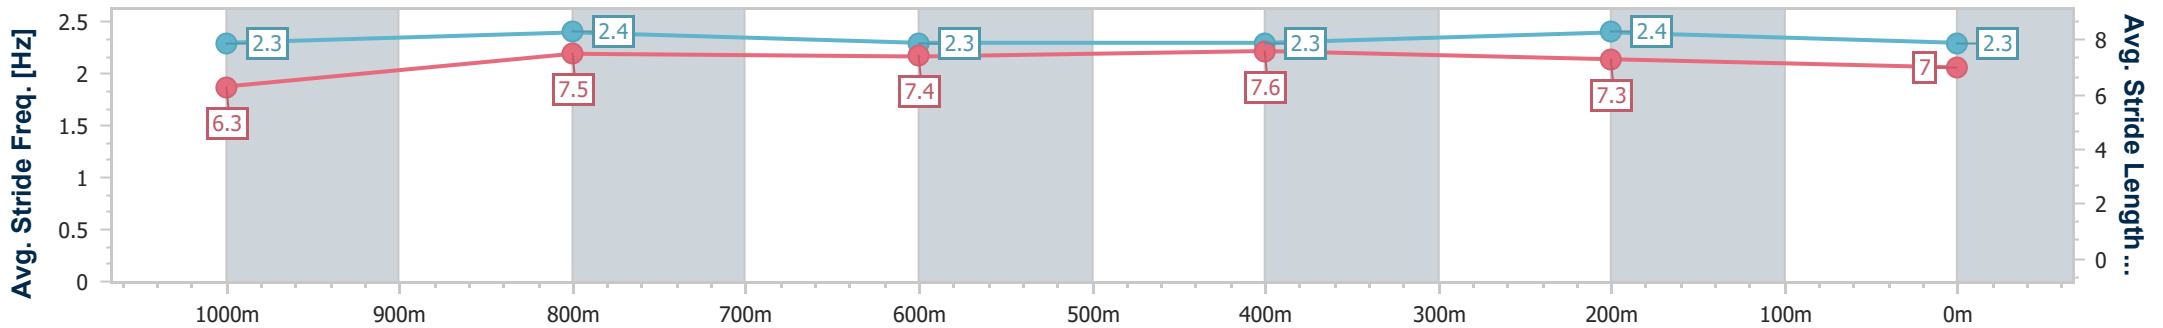

Horse/Jockey Name	Lost Media
Final Rank	7
Fastest Section Time (Section)	0:11.27 (400m)
Top Speed [km/h] (Section)	67.6 (Overall)
Race State	Finished

Sunshine Coast QLD Professional
Race 8: TAB QTIS Three-Year-Old Class 2 Handicap - 1200m
26 February 2023 - 16:51
Track Rating: Soft 5, Weather: Fine, Rail Position: +9m Entire Course

Section	Overall	1000m	800m	600m	400m	200m
Section Times	1:12.41 [7] (0:13.80)	0:58.61 [6] (0:11.32)	0:47.29 [7] (0:11.90)	0:35.39 [7] (0:11.56)	0:23.83 [4] (0:11.27)	0:12.56 [1] (0:12.56)
Average Speed [km/h]	52.2	64.0	60.8	62.8	63.9	57.3
Top Speed [km/h]	67.6	65.7	62.0	64.1	65.8	61.4
Avg. Dist. to Rail [m]	6.2	2.5	0.8	1.4	6.5	5.5
Avg. Stride Freq. [Hz]	2.3	2.4	2.3	2.3	2.4	2.3
Avg. Stride Length [m]	6.3	7.5	7.4	7.6	7.3	7.0

- [ ] Ranking at each section and finish
- -.-.- No data available at this section
- NA No data available