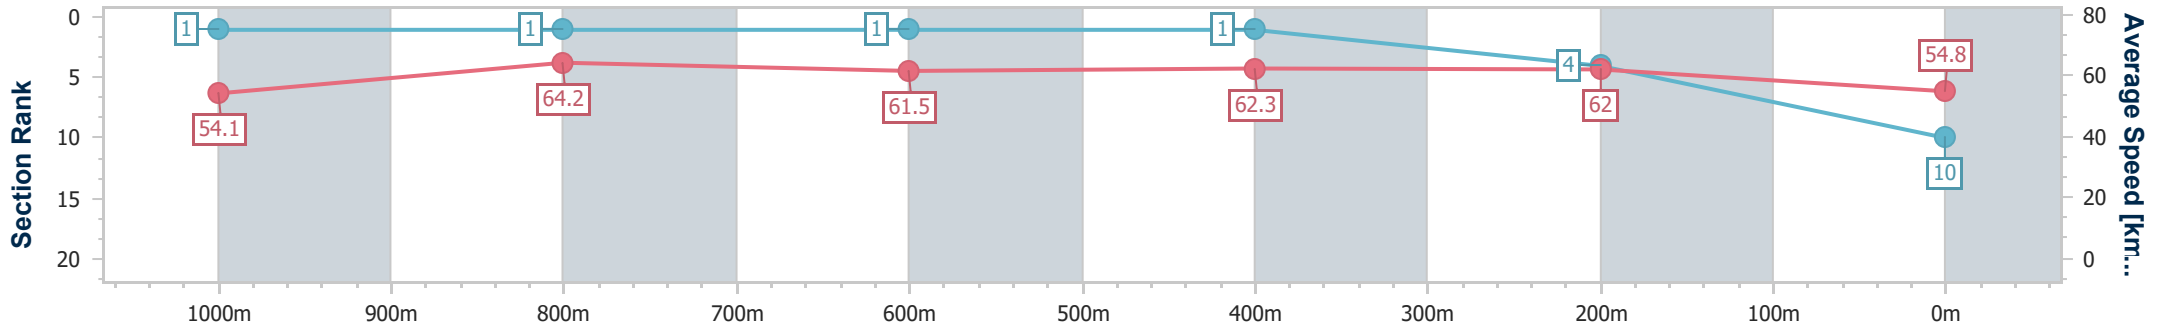

Horse/Jockey Name	Fire Kirin
Final Rank	10
Fastest Section Time (Section)	0:11.35 (1000m)
Top Speed [km/h] (Section)	67.5 (Overall)
Race State	Finished

Sunshine Coast QLD Professional
Race 8: TAB QTIS Three-Year-Old Class 2 Handicap - 1200m
26 February 2023 - 16:51
Track Rating: Soft 5, Weather: Fine, Rail Position: +9m Entire Course

Section	Overall	1000m	800m	600m	400m	200m
Section Times	1:13.13 [10] (0:13.31)	0:59.82 [1] (0:11.35)	0:48.47 [1] (0:11.91)	0:36.56 [1] (0:11.78)	0:24.78 [1] (0:11.63)	0:13.15 [4] (0:13.15)
Average Speed [km/h]	54.1	64.2	61.5	62.3	62.0	54.8
Top Speed [km/h]	67.5	67.5	62.5	63.4	63.2	60.3
Avg. Dist. to Rail [m]	7.5	4.1	3.2	3.4	5.9	4.5
Avg. Stride Freq. [Hz]	2.4	2.5	2.4	2.4	2.4	2.3
Avg. Stride Length [m]	6.1	7.1	7.2	7.0	7.1	6.5

- [ ] Ranking at each section and finish
- -.-.- No data available at this section
- NA No data available