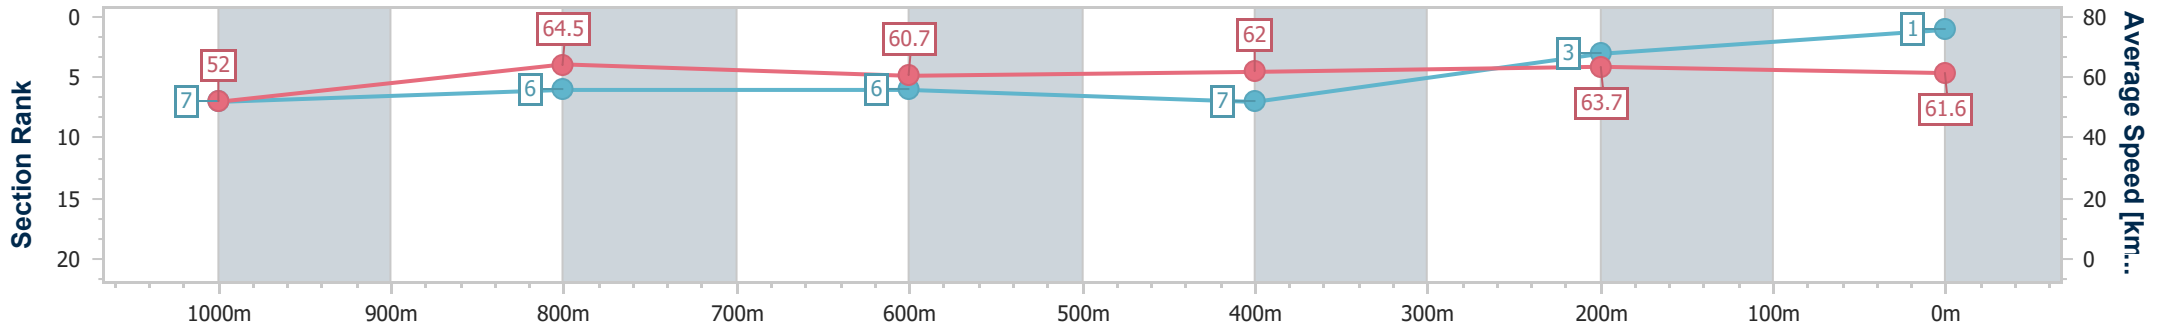

Horse/Jockey Name	Altar Boy
Final Rank	1
Fastest Section Time (Section)	0:11.23 (1000m)
Top Speed [km/h] (Section)	68.7 (1000m)
Race State	Finished

Sunshine Coast QLD Professional
Race 8: TAB QTIS Three-Year-Old Class 2 Handicap - 1200m
26 February 2023 - 16:51
Track Rating: Soft 5, Weather: Fine, Rail Position: +9m Entire Course

Section	Overall	1000m	800m	600m	400m	200m
Section Times	1:11.66 [1] (0:13.84)	0:57.82 [7] (0:11.23)	0:46.59 [6] (0:11.94)	0:34.65 [6] (0:11.67)	0:22.98 [7] (0:11.29)	0:11.69 [3] (0:11.69)
Average Speed [km/h]	52.0	64.5	60.7	62.0	63.7	61.6
Top Speed [km/h]	65.8	68.7	61.4	63.6	64.2	63.0
Avg. Dist. to Rail [m]	1.5	2.0	1.1	0.7	1.5	1.0
Avg. Stride Freq. [Hz]	2.2	2.3	2.2	2.3	2.3	2.3
Avg. Stride Length [m]	6.4	7.5	7.5	7.6	7.7	7.6

- [ ] Ranking at each section and finish
- -.-.- No data available at this section
- NA No data available