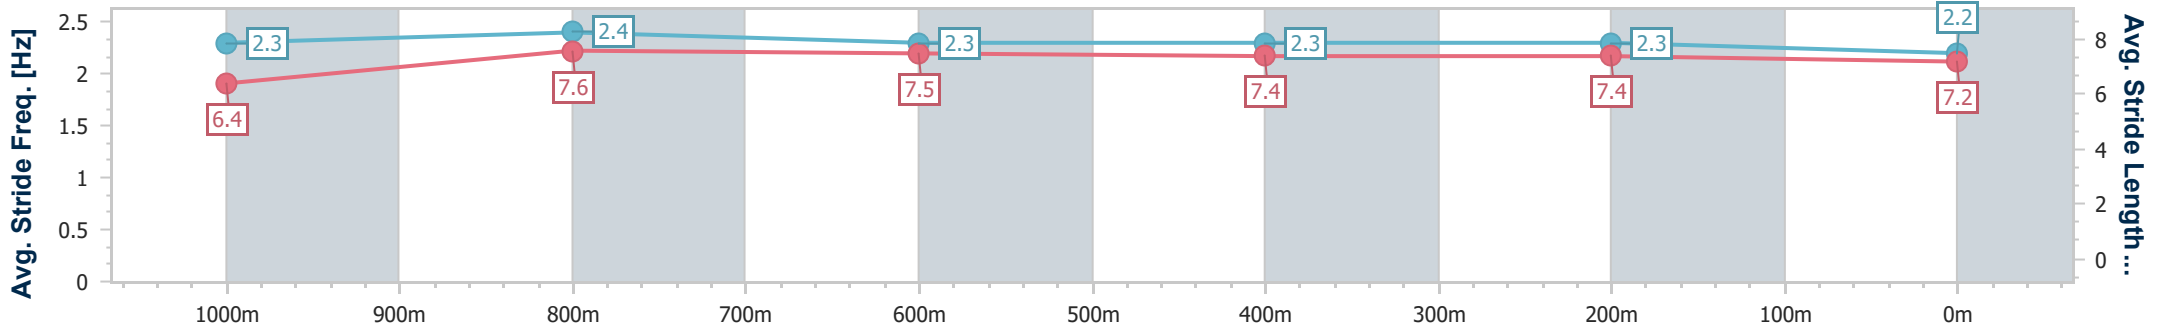

Horse/Jockey Name	Menari Magic
Final Rank	9
Fastest Section Time (Section)	0:11.16 (1000m)
Top Speed [km/h] (Section)	67.5 (Overall)
Race State	Finished

Sunshine Coast QLD Professional
Race 8: TAB QTIS Three-Year-Old Class 2 Handicap - 1200m
26 February 2023 - 16:51
Track Rating: Soft 5, Weather: Fine, Rail Position: +9m Entire Course

Section	Overall	1000m	800m	600m	400m	200m
Section Times	1:12.91 [9] (0:13.61)	0:59.30 [5] (0:11.16)	0:48.14 [3] (0:12.00)	0:36.14 [4] (0:11.88)	0:24.26 [6] (0:11.66)	0:12.60 [8] (0:12.60)
Average Speed [km/h]	52.9	65.0	61.1	61.4	61.7	57.2
Top Speed [km/h]	67.5	67.2	62.4	62.3	63.2	59.8
Avg. Dist. to Rail [m]	9.3	3.2	3.0	2.5	4.2	3.1
Avg. Stride Freq. [Hz]	2.3	2.4	2.3	2.3	2.3	2.2
Avg. Stride Length [m]	6.4	7.6	7.5	7.4	7.4	7.2

- [ ] Ranking at each section and finish
- -.-.- No data available at this section
- NA No data available