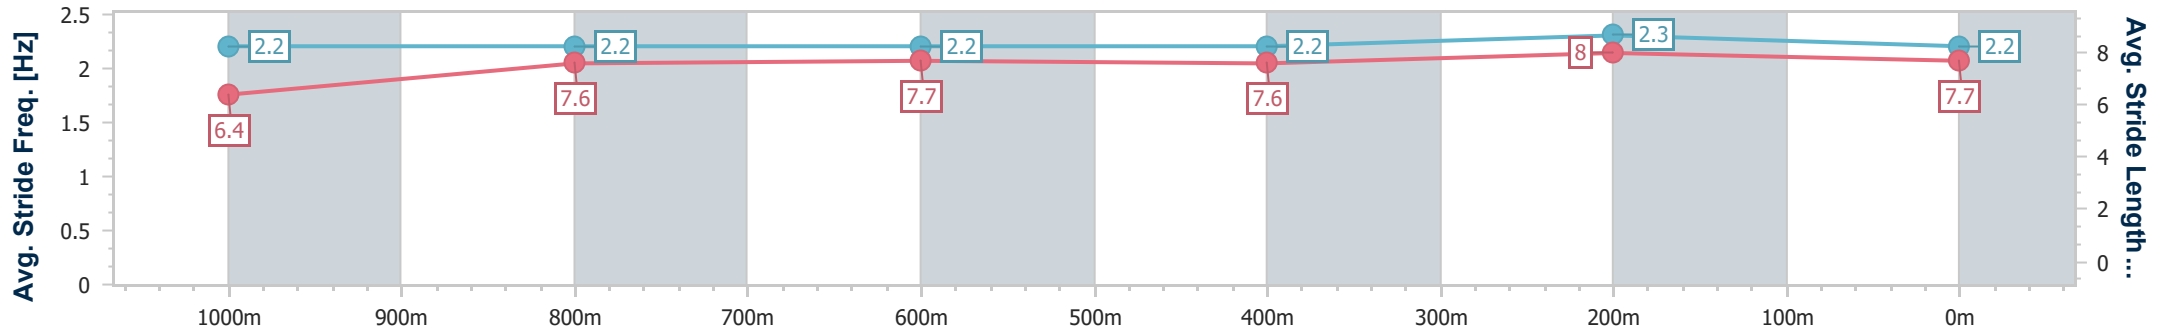

Horse/Jockey Name	Brookhaven
Final Rank	2
Fastest Section Time (Section)	0:11.02 (400m)
Top Speed [km/h] (Section)	66.1 (400m)
Race State	Finished

Sunshine Coast QLD Professional
Race 8: TAB QTIS Three-Year-Old Class 2 Handicap - 1200m
26 February 2023 - 16:51
Track Rating: Soft 5, Weather: Fine, Rail Position: +9m Entire Course

Section	Overall	1000m	800m	600m	400m	200m
Section Times	1:11.69 [2] (0:14.23)	0:57.46 [11] (0:11.43)	0:46.03 [11] (0:11.90)	0:34.13 [10] (0:11.51)	0:22.62 [9] (0:11.02)	0:11.60 [7] (0:11.60)
Average Speed [km/h]	50.8	63.3	60.6	62.7	65.3	62.1
Top Speed [km/h]	66.0	66.0	62.2	65.6	66.1	63.7
Avg. Dist. to Rail [m]	7.4	1.9	0.6	0.5	3.4	2.5
Avg. Stride Freq. [Hz]	2.2	2.2	2.2	2.2	2.3	2.2
Avg. Stride Length [m]	6.4	7.6	7.7	7.6	8.0	7.7

- [ ] Ranking at each section and finish
- -.-.- No data available at this section
- NA No data available