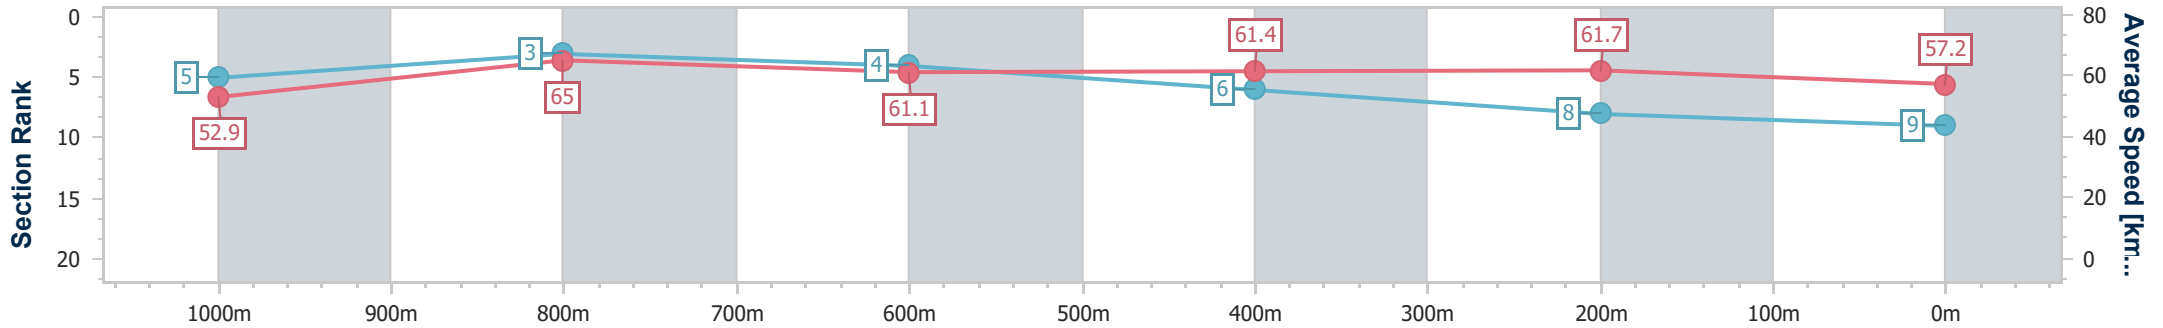

Horse/Jockey Name	Menari Magic
Final Rank	9
Fastest Section Time (Section)	0:11.16 (1000m)
Top Speed [km/h] (Section)	67.5 (Overall)
Race State	Finished

Sunshine Coast QLD Professional
Race 8: TAB QTIS Three-Year-Old Class 2 Handicap - 1200m
26 February 2023 - 16:51
Track Rating: Soft 5, Weather: Fine, Rail Position: +9m Entire Course

Section	Overall	1000m	800m	600m	400m	200m
Section Times	1:12.91 [9] (0:13.61)	0:59.30 [5] (0:11.16)	0:48.14 [3] (0:12.00)	0:36.14 [4] (0:11.88)	0:24.26 [6] (0:11.66)	0:12.60 [8] (0:12.60)
Average Speed [km/h]	52.9	65.0	61.1	61.4	61.7	57.2
Top Speed [km/h]	67.5	67.2	62.4	62.3	63.2	59.8
Avg. Dist. to Rail [m]	9.3	3.2	3.0	2.5	4.2	3.1
Avg. Stride Freq. [Hz]	2.3	2.4	2.3	2.3	2.3	2.2
Avg. Stride Length [m]	6.4	7.6	7.5	7.4	7.4	7.2

- [ ] Ranking at each section and finish
- -.-.- No data available at this section
- NA No data available