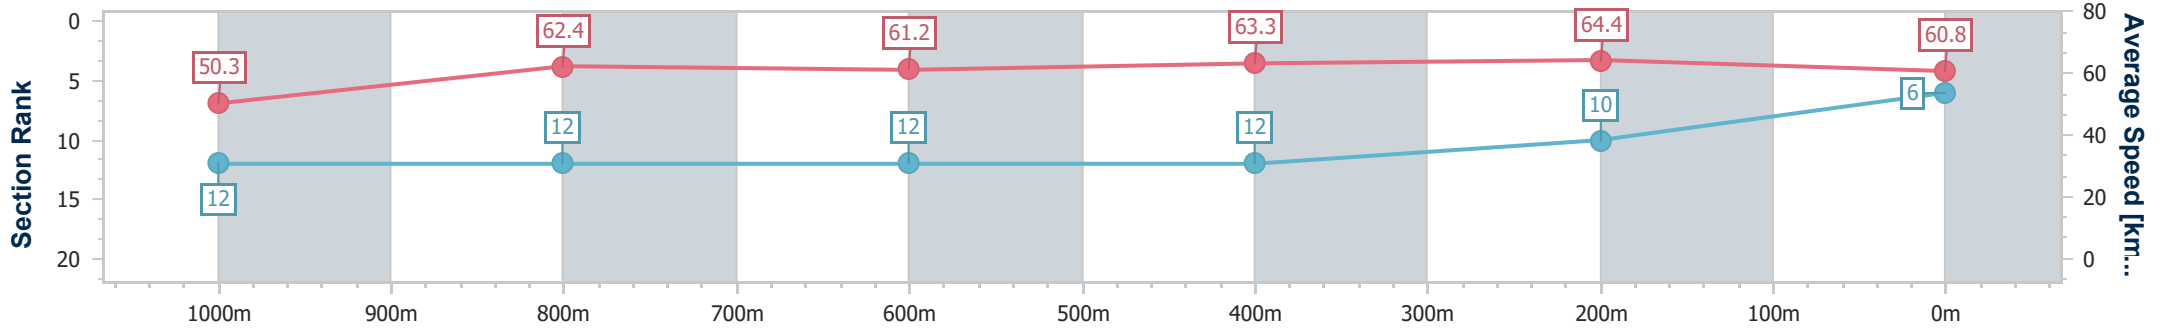

Horse/Jockey Name	Heroic Son
Final Rank	6
Fastest Section Time (Section)	0:11.17 (400m)
Top Speed [km/h] (Section)	66.3 (400m)
Race State	Finished

Sunshine Coast QLD Professional
Race 8: TAB QTIS Three-Year-Old Class 2 Handicap - 1200m
26 February 2023 - 16:51
Track Rating: Soft 5, Weather: Fine, Rail Position: +9m Entire Course

Section	Overall	1000m	800m	600m	400m	200m
Section Times	1:12.34 [6] (0:14.33)	0:58.01 [12] (0:11.63)	0:46.38 [12] (0:11.93)	0:34.45 [12] (0:11.42)	0:23.03 [12] (0:11.17)	0:11.86 [10] (0:11.86)
Average Speed [km/h]	50.3	62.4	61.2	63.3	64.4	60.8
Top Speed [km/h]	63.3	64.5	62.5	65.0	66.3	62.7
Avg. Dist. to Rail [m]	8.6	2.8	2.2	0.8	1.9	1.1
Avg. Stride Freq. [Hz]	2.3	2.4	2.3	2.4	2.4	2.3
Avg. Stride Length [m]	6.1	7.2	7.3	7.3	7.4	7.2

- [ ] Ranking at each section and finish
- -.-.- No data available at this section
- NA No data available