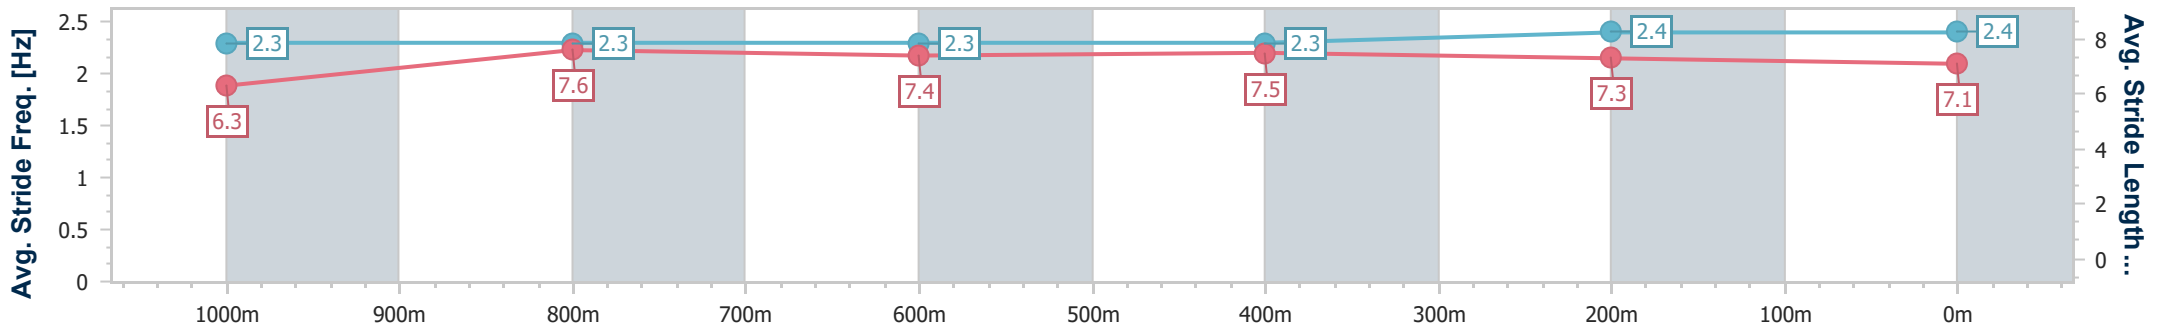

Horse/Jockey Name	Dealing's Done
Final Rank	3
Fastest Section Time (Section)	0:11.25 (400m)
Top Speed [km/h] (Section)	65.2 (Overall)
Race State	Finished

Sunshine Coast QLD Professional
Race 8: TAB QTIS Three-Year-Old Class 2 Handicap - 1200m
26 February 2023 - 16:51
Track Rating: Soft 5, Weather: Fine, Rail Position: +9m Entire Course

Section	Overall	1000m	800m	600m	400m	200m
Section Times	1:11.76 [3] (0:13.99)	0:57.77 [10] (0:11.38)	0:46.39 [8] (0:11.94)	0:34.45 [8] (0:11.51)	0:22.94 [8] (0:11.25)	0:11.69 [6] (0:11.69)
Average Speed [km/h]	51.4	63.7	60.5	62.6	64.1	61.6
Top Speed [km/h]	65.2	65.2	61.8	63.2	64.5	64.4
Avg. Dist. to Rail [m]	3.7	2.0	0.5	0.2	0.5	0.3
Avg. Stride Freq. [Hz]	2.3	2.3	2.3	2.3	2.4	2.4
Avg. Stride Length [m]	6.3	7.6	7.4	7.5	7.3	7.1

- [ ] Ranking at each section and finish
- -.-.- No data available at this section
- NA No data available