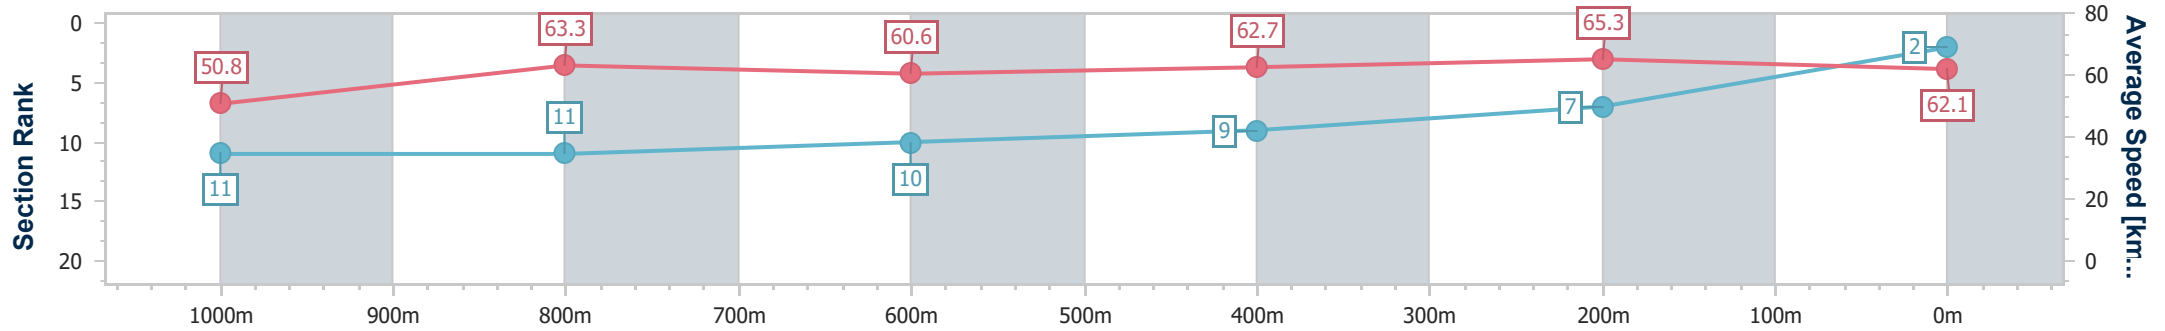

Horse/Jockey Name	Brookhaven
Final Rank	2
Fastest Section Time (Section)	0:11.02 (400m)
Top Speed [km/h] (Section)	66.1 (400m)
Race State	Finished

Sunshine Coast QLD Professional
Race 8: TAB QTIS Three-Year-Old Class 2 Handicap - 1200m
26 February 2023 - 16:51
Track Rating: Soft 5, Weather: Fine, Rail Position: +9m Entire Course

Section	Overall	1000m	800m	600m	400m	200m
Section Times	1:11.69 [2] (0:14.23)	0:57.46 [11] (0:11.43)	0:46.03 [11] (0:11.90)	0:34.13 [10] (0:11.51)	0:22.62 [9] (0:11.02)	0:11.60 [7] (0:11.60)
Average Speed [km/h]	50.8	63.3	60.6	62.7	65.3	62.1
Top Speed [km/h]	66.0	66.0	62.2	65.6	66.1	63.7
Avg. Dist. to Rail [m]	7.4	1.9	0.6	0.5	3.4	2.5
Avg. Stride Freq. [Hz]	2.2	2.2	2.2	2.2	2.3	2.2
Avg. Stride Length [m]	6.4	7.6	7.7	7.6	8.0	7.7

- [ ] Ranking at each section and finish
- -.-.- No data available at this section
- NA No data available