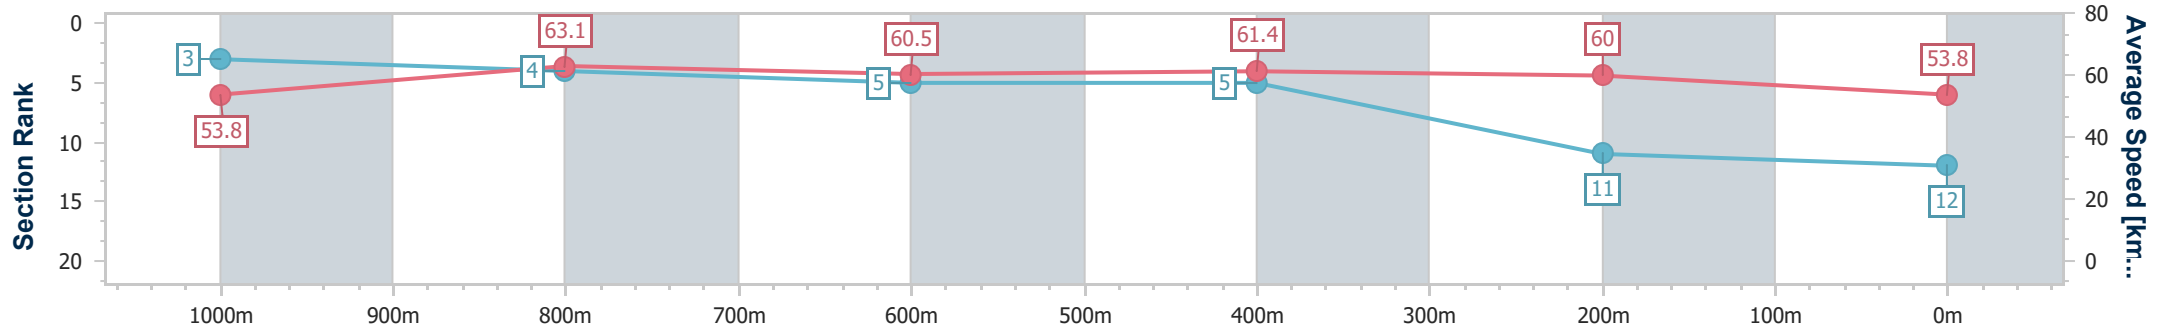

Horse/Jockey Name	Mishani Mistress
Final Rank	12
Fastest Section Time (Section)	0:11.44 (1000m)
Top Speed [km/h] (Section)	66.0 (Overall)
Race State	Finished

Sunshine Coast QLD Professional
Race 8: TAB QTIS Three-Year-Old Class 2 Handicap - 1200m
26 February 2023 - 16:51
Track Rating: Soft 5, Weather: Fine, Rail Position: +9m Entire Course

Section	Overall	1000m	800m	600m	400m	200m
Section Times	1:13.94 [12] (0:13.40)	1:00.54 [3] (0:11.44)	0:49.10 [4] (0:12.00)	0:37.10 [5] (0:11.74)	0:25.36 [5] (0:11.99)	0:13.37 [11] (0:13.37)
Average Speed [km/h]	53.8	63.1	60.5	61.4	60.0	53.8
Top Speed [km/h]	66.0	65.3	61.4	62.0	61.9	58.0
Avg. Dist. to Rail [m]	4.1	1.6	1.2	0.4	0.2	0.9
Avg. Stride Freq. [Hz]	2.4	2.5	2.4	2.4	2.3	2.2
Avg. Stride Length [m]	6.1	7.1	7.2	7.2	7.2	6.8

- [ ] Ranking at each section and finish
- -.-.- No data available at this section
- NA No data available