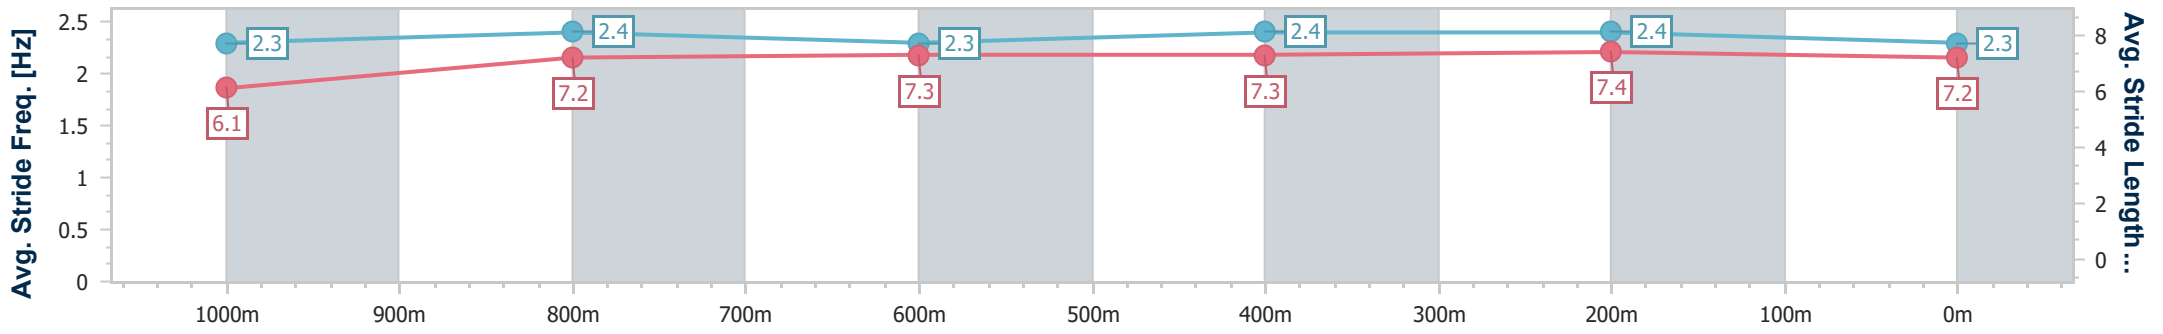

Horse/Jockey Name	Heroic Son
Final Rank	6
Fastest Section Time (Section)	0:11.17 (400m)
Top Speed [km/h] (Section)	66.3 (400m)
Race State	Finished

Sunshine Coast QLD Professional
Race 8: TAB QTIS Three-Year-Old Class 2 Handicap - 1200m
26 February 2023 - 16:51
Track Rating: Soft 5, Weather: Fine, Rail Position: +9m Entire Course

Section	Overall	1000m	800m	600m	400m	200m
Section Times	1:12.34 [6] (0:14.33)	0:58.01 [12] (0:11.63)	0:46.38 [12] (0:11.93)	0:34.45 [12] (0:11.42)	0:23.03 [12] (0:11.17)	0:11.86 [10] (0:11.86)
Average Speed [km/h]	50.3	62.4	61.2	63.3	64.4	60.8
Top Speed [km/h]	63.3	64.5	62.5	65.0	66.3	62.7
Avg. Dist. to Rail [m]	8.6	2.8	2.2	0.8	1.9	1.1
Avg. Stride Freq. [Hz]	2.3	2.4	2.3	2.4	2.4	2.3
Avg. Stride Length [m]	6.1	7.2	7.3	7.3	7.4	7.2

- [ ] Ranking at each section and finish
- -.-.- No data available at this section
- NA No data available