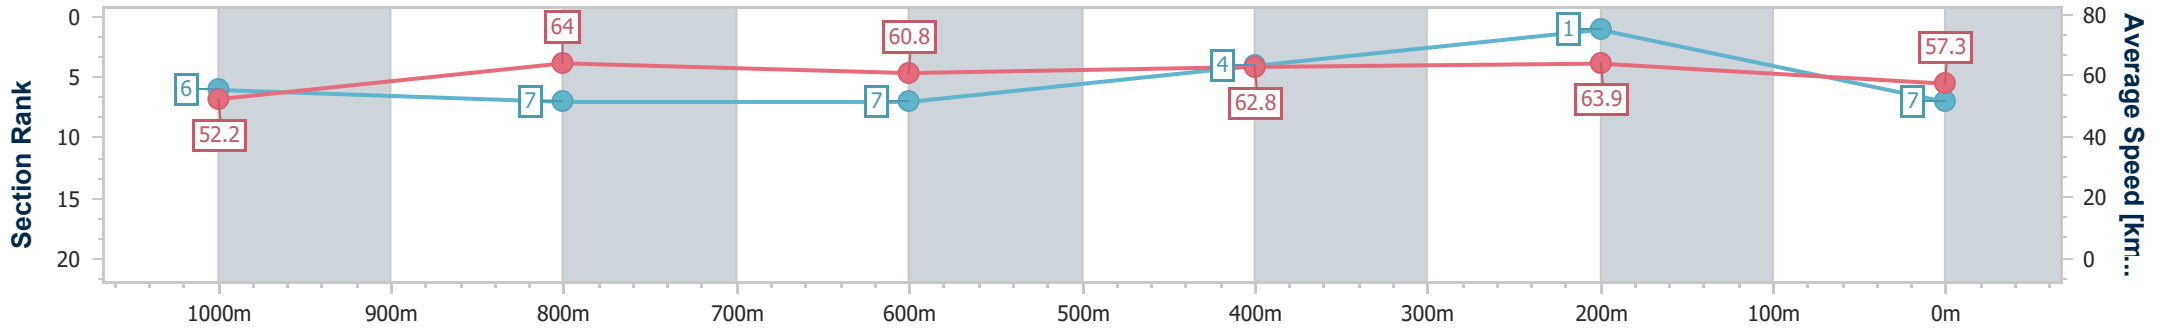

Horse/Jockey Name	Lost Media
Final Rank	7
Fastest Section Time (Section)	0:11.27 (400m)
Top Speed [km/h] (Section)	67.6 (Overall)
Race State	Finished

Sunshine Coast QLD Professional
Race 8: TAB QTIS Three-Year-Old Class 2 Handicap - 1200m
26 February 2023 - 16:51
Track Rating: Soft 5, Weather: Fine, Rail Position: +9m Entire Course

Section	Overall	1000m	800m	600m	400m	200m
Section Times	1:12.41 [7] (0:13.80)	0:58.61 [6] (0:11.32)	0:47.29 [7] (0:11.90)	0:35.39 [7] (0:11.56)	0:23.83 [4] (0:11.27)	0:12.56 [1] (0:12.56)
Average Speed [km/h]	52.2	64.0	60.8	62.8	63.9	57.3
Top Speed [km/h]	67.6	65.7	62.0	64.1	65.8	61.4
Avg. Dist. to Rail [m]	6.2	2.5	0.8	1.4	6.5	5.5
Avg. Stride Freq. [Hz]	2.3	2.4	2.3	2.3	2.4	2.3
Avg. Stride Length [m]	6.3	7.5	7.4	7.6	7.3	7.0

- [ ] Ranking at each section and finish
- -.-.- No data available at this section
- NA No data available