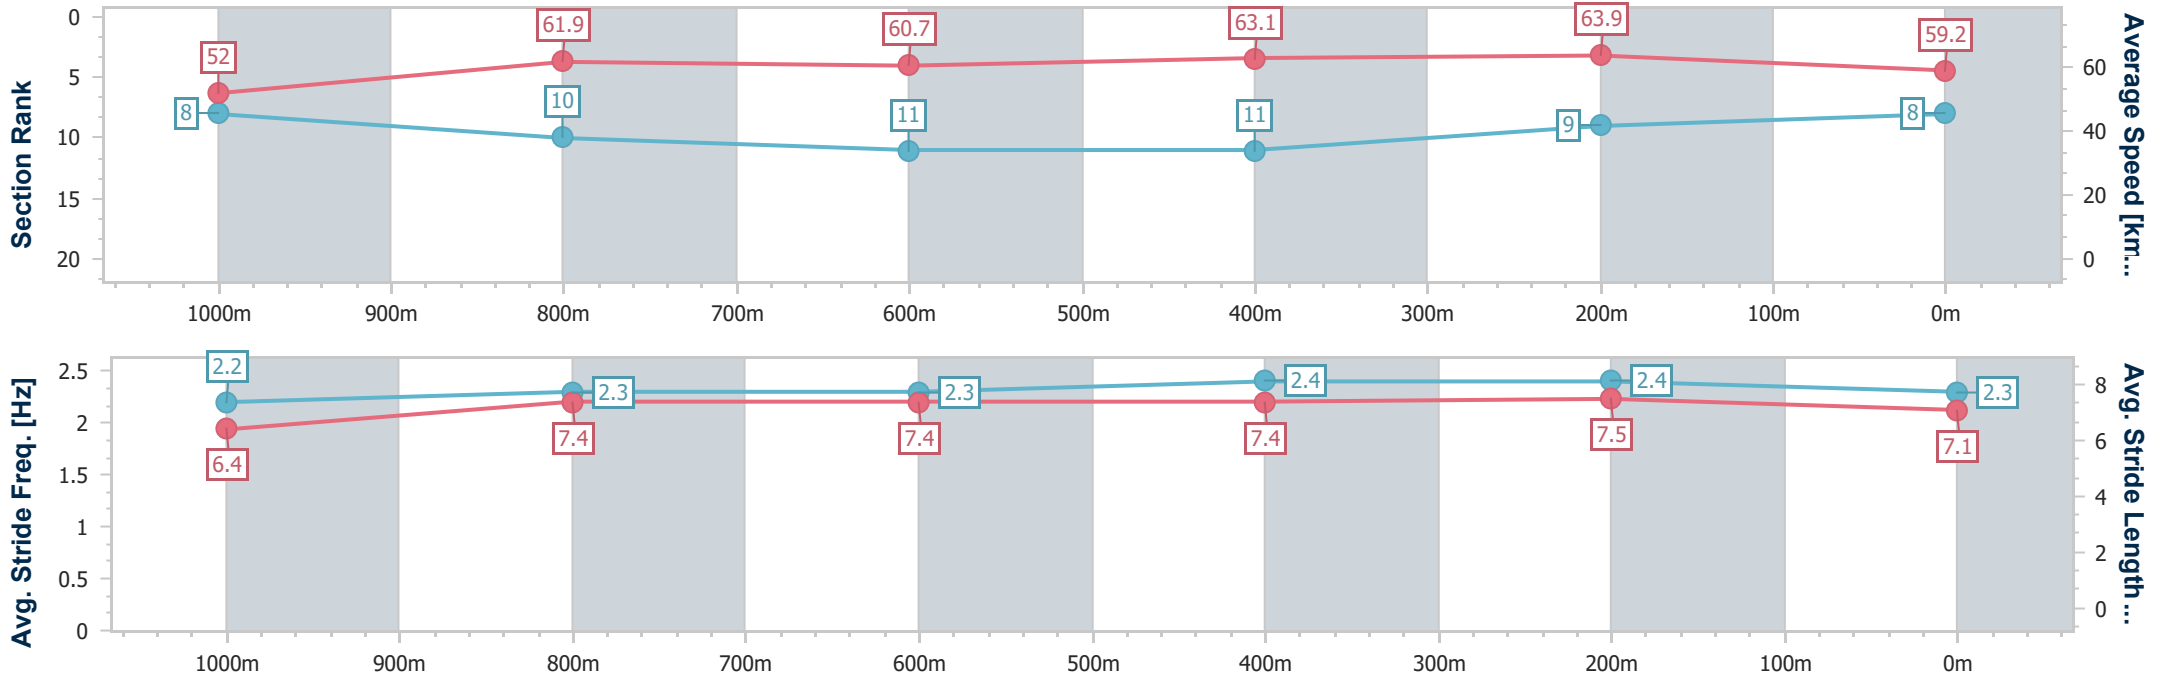

Horse/Jockey Name	Binding
Final Rank	8
Fastest Section Time (Section)	0:11.28 (400m)
Top Speed [km/h] (Section)	65.2 (400m)
Race State	Finished

Sunshine Coast QLD Professional
Race 8: TAB QTIS Three-Year-Old Class 2 Handicap - 1200m
26 February 2023 - 16:51
Track Rating: Soft 5, Weather: Fine, Rail Position: +9m Entire Course

Section	Overall	1000m	800m	600m	400m	200m
Section Times	1:12.60 [8] (0:13.85)	0:58.75 [8] (0:11.75)	0:47.00 [10] (0:12.03)	0:34.97 [11] (0:11.54)	0:23.43 [11] (0:11.28)	0:12.15 [9] (0:12.15)
Average Speed [km/h]	52.0	61.9	60.7	63.1	63.9	59.2
Top Speed [km/h]	64.6	62.7	61.9	64.7	65.2	62.5
Avg. Dist. to Rail [m]	8.3	3.3	2.6	2.1	5.3	6.2
Avg. Stride Freq. [Hz]	2.2	2.3	2.3	2.4	2.4	2.3
Avg. Stride Length [m]	6.4	7.4	7.4	7.4	7.5	7.1

- [ ] Ranking at each section and finish
- -.-.- No data available at this section
- NA No data available