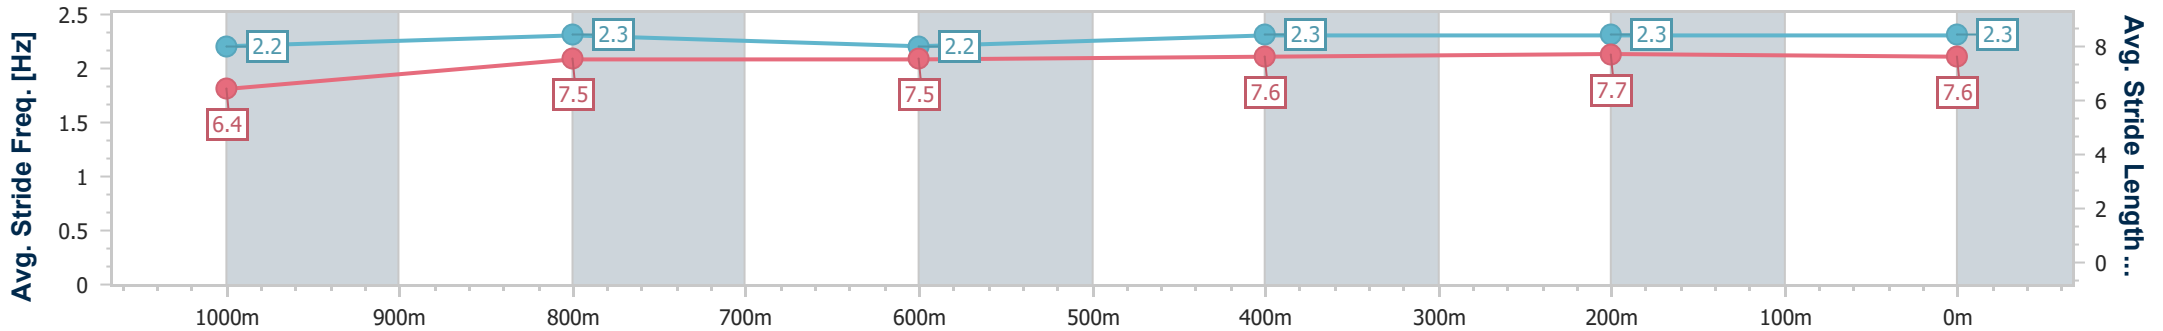

Horse/Jockey Name	Altar Boy
Final Rank	1
Fastest Section Time (Section)	0:11.23 (1000m)
Top Speed [km/h] (Section)	68.7 (1000m)
Race State	Finished

Sunshine Coast QLD Professional
Race 8: TAB QTIS Three-Year-Old Class 2 Handicap - 1200m
26 February 2023 - 16:51
Track Rating: Soft 5, Weather: Fine, Rail Position: +9m Entire Course

Section	Overall	1000m	800m	600m	400m	200m
Section Times	1:11.66 [1] (0:13.84)	0:57.82 [7] (0:11.23)	0:46.59 [6] (0:11.94)	0:34.65 [6] (0:11.67)	0:22.98 [7] (0:11.29)	0:11.69 [3] (0:11.69)
Average Speed [km/h]	52.0	64.5	60.7	62.0	63.7	61.6
Top Speed [km/h]	65.8	68.7	61.4	63.6	64.2	63.0
Avg. Dist. to Rail [m]	1.5	2.0	1.1	0.7	1.5	1.0
Avg. Stride Freq. [Hz]	2.2	2.3	2.2	2.3	2.3	2.3
Avg. Stride Length [m]	6.4	7.5	7.5	7.6	7.7	7.6

- [ ] Ranking at each section and finish
- -.-.- No data available at this section
- NA No data available