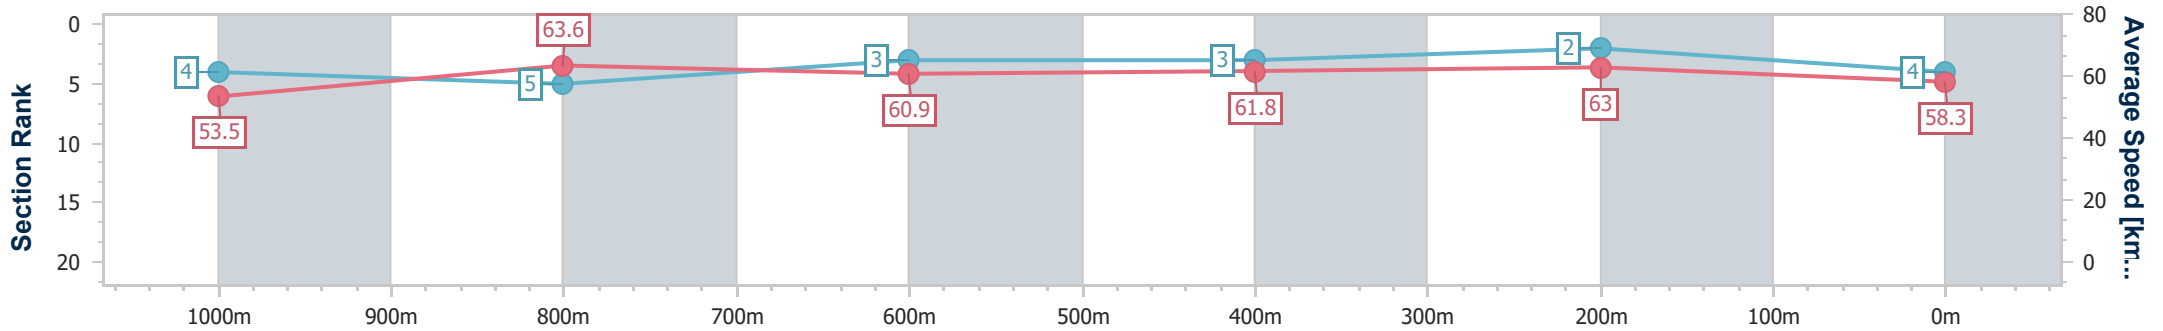

Horse/Jockey Name	Simply Better
Final Rank	4
Fastest Section Time (Section)	0:11.39 (1000m)
Top Speed [km/h] (Section)	65.8 (Overall)
Race State	Finished

Sunshine Coast QLD Professional
Race 8: TAB QTIS Three-Year-Old Class 2 Handicap - 1200m
26 February 2023 - 16:51
Track Rating: Soft 5, Weather: Fine, Rail Position: +9m Entire Course

Section	Overall	1000m	800m	600m	400m	200m
Section Times	1:12.24 [4] (0:13.45)	0:58.79 [4] (0:11.39)	0:47.40 [5] (0:11.92)	0:35.48 [3] (0:11.70)	0:23.78 [3] (0:11.44)	0:12.34 [2] (0:12.34)
Average Speed [km/h]	53.5	63.6	60.9	61.8	63.0	58.3
Top Speed [km/h]	65.8	65.5	62.3	63.3	64.5	62.4
Avg. Dist. to Rail [m]	4.8	2.0	1.4	1.1	4.4	4.9
Avg. Stride Freq. [Hz]	2.4	2.4	2.3	2.4	2.4	2.4
Avg. Stride Length [m]	6.3	7.4	7.3	7.3	7.2	6.9

- [ ] Ranking at each section and finish
- -.-.- No data available at this section
- NA No data available