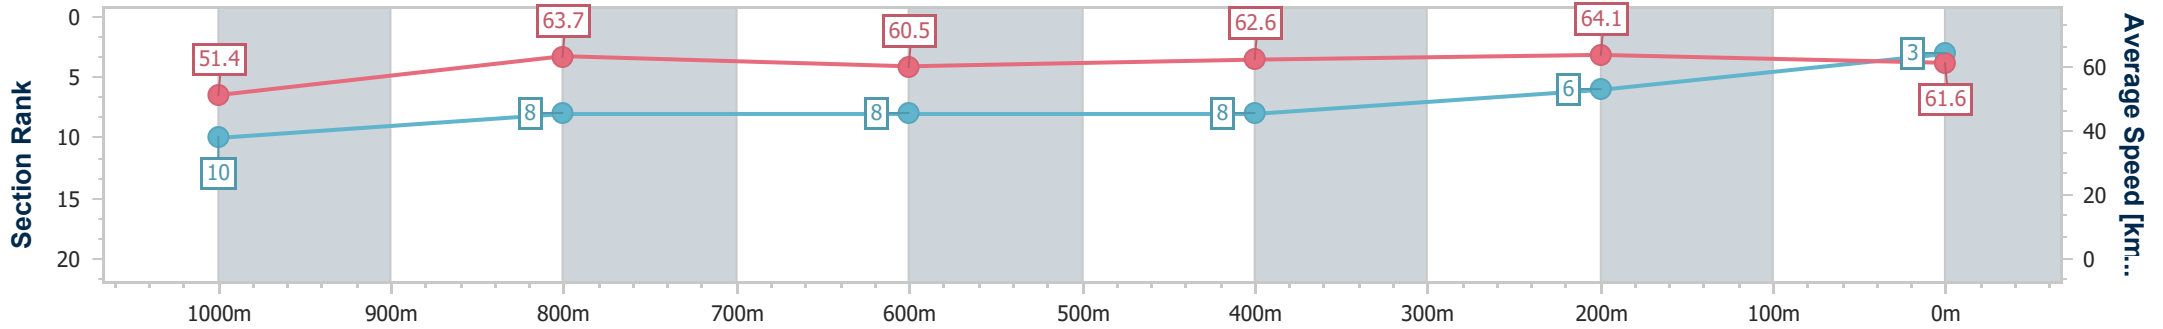

Horse/Jockey Name	Dealing's Done
Final Rank	3
Fastest Section Time (Section)	0:11.25 (400m)
Top Speed [km/h] (Section)	65.2 (Overall)
Race State	Finished

Sunshine Coast QLD Professional
Race 8: TAB QTIS Three-Year-Old Class 2 Handicap - 1200m
26 February 2023 - 16:51
Track Rating: Soft 5, Weather: Fine, Rail Position: +9m Entire Course

Section	Overall	1000m	800m	600m	400m	200m
Section Times	1:11.76 [3] (0:13.99)	0:57.77 [10] (0:11.38)	0:46.39 [8] (0:11.94)	0:34.45 [8] (0:11.51)	0:22.94 [8] (0:11.25)	0:11.69 [6] (0:11.69)
Average Speed [km/h]	51.4	63.7	60.5	62.6	64.1	61.6
Top Speed [km/h]	65.2	65.2	61.8	63.2	64.5	64.4
Avg. Dist. to Rail [m]	3.7	2.0	0.5	0.2	0.5	0.3
Avg. Stride Freq. [Hz]	2.3	2.3	2.3	2.3	2.4	2.4
Avg. Stride Length [m]	6.3	7.6	7.4	7.5	7.3	7.1

- [ ] Ranking at each section and finish
- -.-.- No data available at this section
- NA No data available