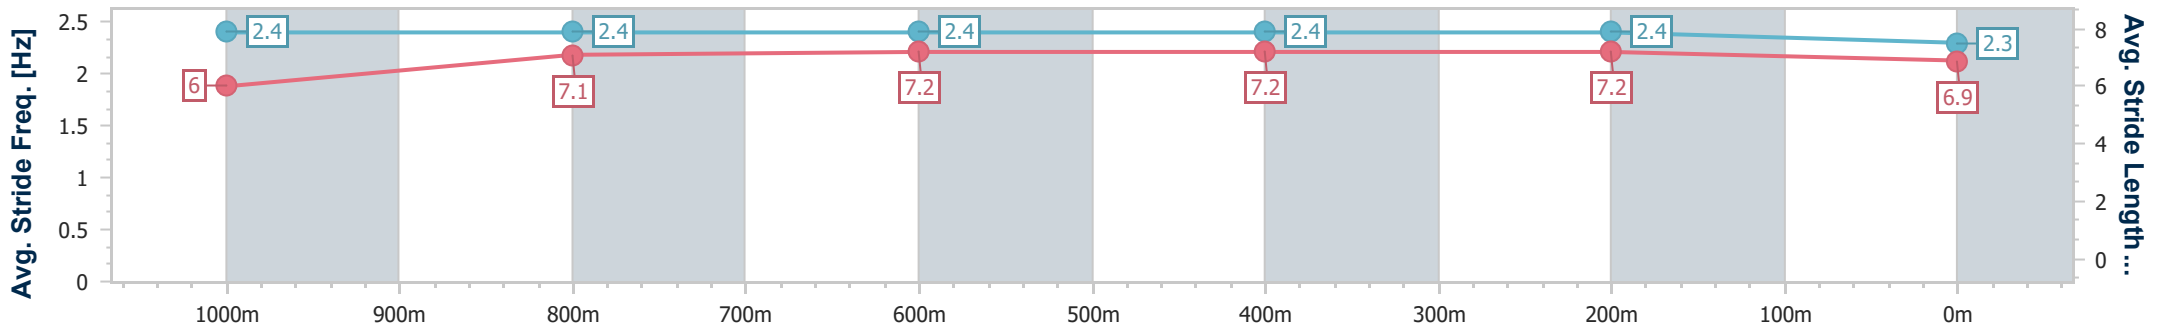

Horse/Jockey Name	Queen's Secret
Final Rank	11
Fastest Section Time (Section)	0:11.55 (400m)
Top Speed [km/h] (Section)	65.6 (Overall)
Race State	Finished

Sunshine Coast QLD Professional
Race 8: TAB QTIS Three-Year-Old Class 2 Handicap - 1200m
26 February 2023 - 16:51
Track Rating: Soft 5, Weather: Fine, Rail Position: +9m Entire Course

Section	Overall	1000m	800m	600m	400m	200m
Section Times	1:13.45 [11] (0:13.87)	0:59.58 [9] (0:11.56)	0:48.02 [9] (0:12.03)	0:35.99 [9] (0:11.69)	0:24.30 [10] (0:11.55)	0:12.75 [12] (0:12.75)
Average Speed [km/h]	51.9	62.9	60.6	61.9	62.5	56.4
Top Speed [km/h]	65.6	65.4	61.6	63.4	63.3	60.8
Avg. Dist. to Rail [m]	4.2	3.3	2.0	1.3	3.5	2.7
Avg. Stride Freq. [Hz]	2.4	2.4	2.4	2.4	2.4	2.3
Avg. Stride Length [m]	6.0	7.1	7.2	7.2	7.2	6.9

- [ ] Ranking at each section and finish
- -.-.- No data available at this section
- NA No data available