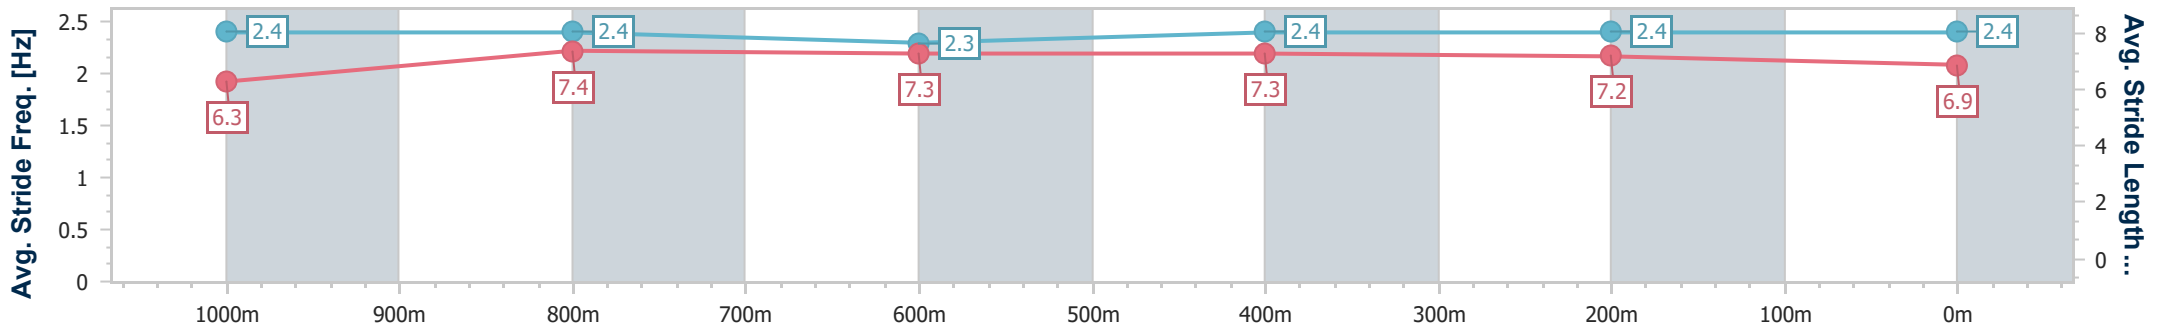

Horse/Jockey Name	Simply Better
Final Rank	4
Fastest Section Time (Section)	0:11.39 (1000m)
Top Speed [km/h] (Section)	65.8 (Overall)
Race State	Finished

Sunshine Coast QLD Professional
Race 8: TAB QTIS Three-Year-Old Class 2 Handicap - 1200m
26 February 2023 - 16:51
Track Rating: Soft 5, Weather: Fine, Rail Position: +9m Entire Course

Section	Overall	1000m	800m	600m	400m	200m
Section Times	1:12.24 [4] (0:13.45)	0:58.79 [4] (0:11.39)	0:47.40 [5] (0:11.92)	0:35.48 [3] (0:11.70)	0:23.78 [3] (0:11.44)	0:12.34 [2] (0:12.34)
Average Speed [km/h]	53.5	63.6	60.9	61.8	63.0	58.3
Top Speed [km/h]	65.8	65.5	62.3	63.3	64.5	62.4
Avg. Dist. to Rail [m]	4.8	2.0	1.4	1.1	4.4	4.9
Avg. Stride Freq. [Hz]	2.4	2.4	2.3	2.4	2.4	2.4
Avg. Stride Length [m]	6.3	7.4	7.3	7.3	7.2	6.9

- [ ] Ranking at each section and finish
- -.-.- No data available at this section
- NA No data available