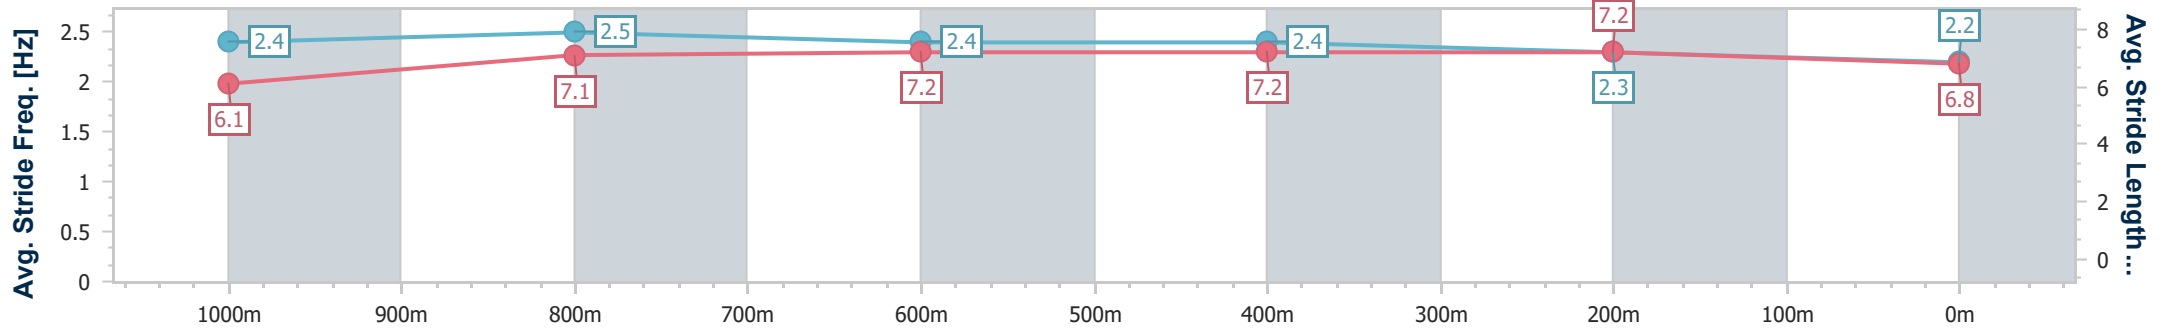

- [] Ranking at each section and finish
- .-.- No data available at this section
- NA No data available

Horse/Jockey Name	Mishani Mistress
Final Rank	12
Fastest Section Time (Section)	0:11.44 (1000m)
Top Speed [km/h] (Section)	66.0 (Overall)
Race State	Finished

- [] Ranking at each section and finish
- .-.- No data available at this section
- NA No data available