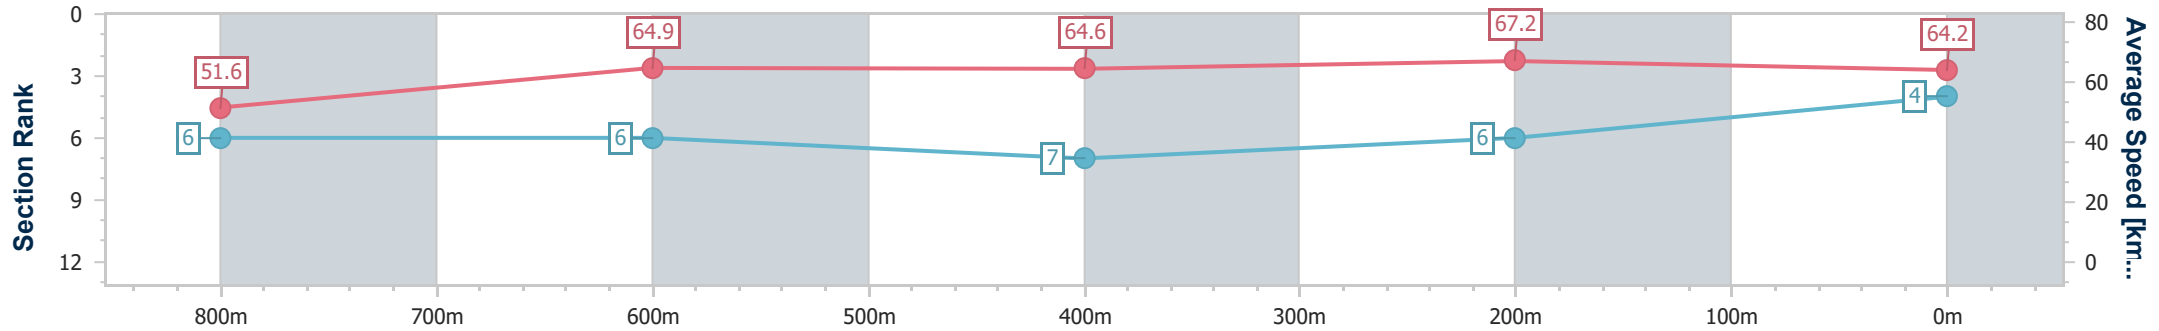

Horse/Jockey Name	Wegobam
Final Rank	4
Fastest Section Time (Section)	0:10.72 (400m)
Top Speed [km/h] (Section)	68.4 (400m)
Race State	Finished

Sunshine Coast QLD Professional
Race 6: RACE ZONE RACING SUPPLIES BENCHMARK 65
Handicap - 1000m

26 February 2023 - 15:25

Track Rating: Soft 5, Weather: Fine, Rail Position: +9m Entire Course

Section	Overall	800m	600m	400m	200m
Section Times	0:58.20 [4] (0:13.95)	0:44.25 [6] (0:11.13)	0:33.12 [6] (0:11.19)	0:21.93 [7] (0:10.72)	0:11.21 [6] (0:11.21)
Average Speed [km/h]	51.6	64.9	64.6	67.2	64.2
Top Speed [km/h]	66.0	66.5	66.8	68.4	66.7
Avg. Dist. to Rail [m]	2.3	1.1	0.6	0.6	2.6
Avg. Stride Freq. [Hz]	2.3	2.4	2.4	2.4	2.4
Avg. Stride Length [m]	6.3	7.6	7.6	7.7	7.5

- [ ] Ranking at each section and finish
- -.-.- No data available at this section
- NA No data available