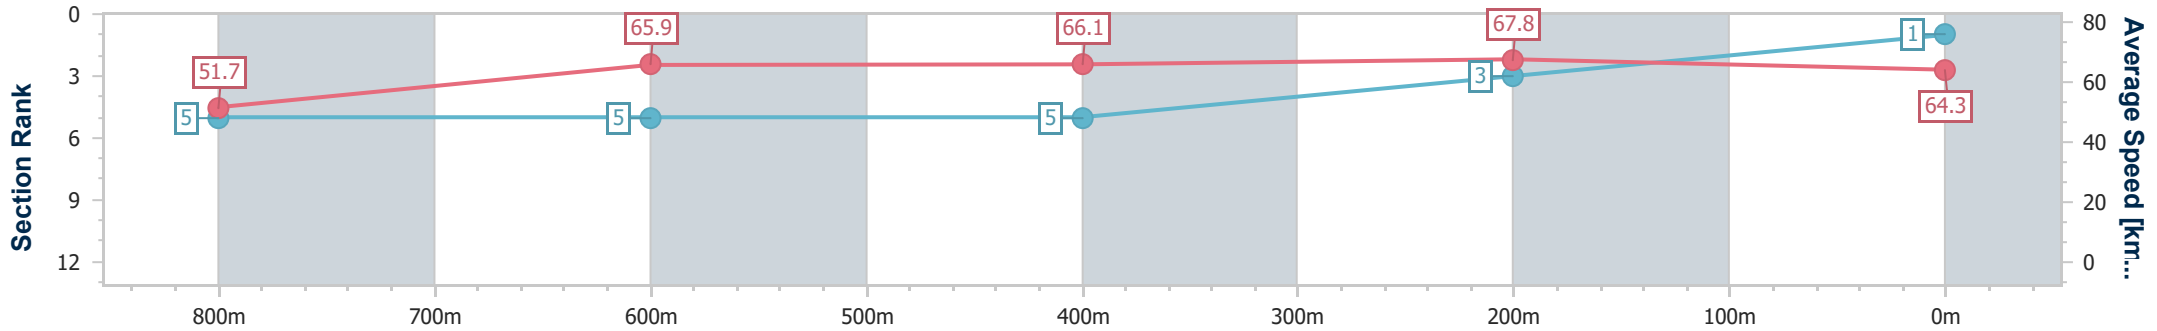

26 February 2023 - 15:25

Track Rating: Soft 5, Weather: Fine, Rail Position: +9m Entire Course

Section	Overall	800m	600m	400m	200m
Section Times	0:57.82 [1] (0:13.93)	0:43.89 [5] (0:11.00)	0:32.89 [5] (0:11.08)	0:21.81 [5] (0:10.61)	0:11.20 [3] (0:11.20)
Average Speed [km/h]	51.7	65.9	66.1	67.8	64.3
Top Speed [km/h]	66.0	66.8	67.4	69.0	68.3
Avg. Dist. to Rail [m]	1.8	1.8	2.8	2.3	2.2
Avg. Stride Freq. [Hz]	2.3	2.4	2.5	2.5	2.5
Avg. Stride Length [m]	6.2	7.5	7.4	7.2	7.3