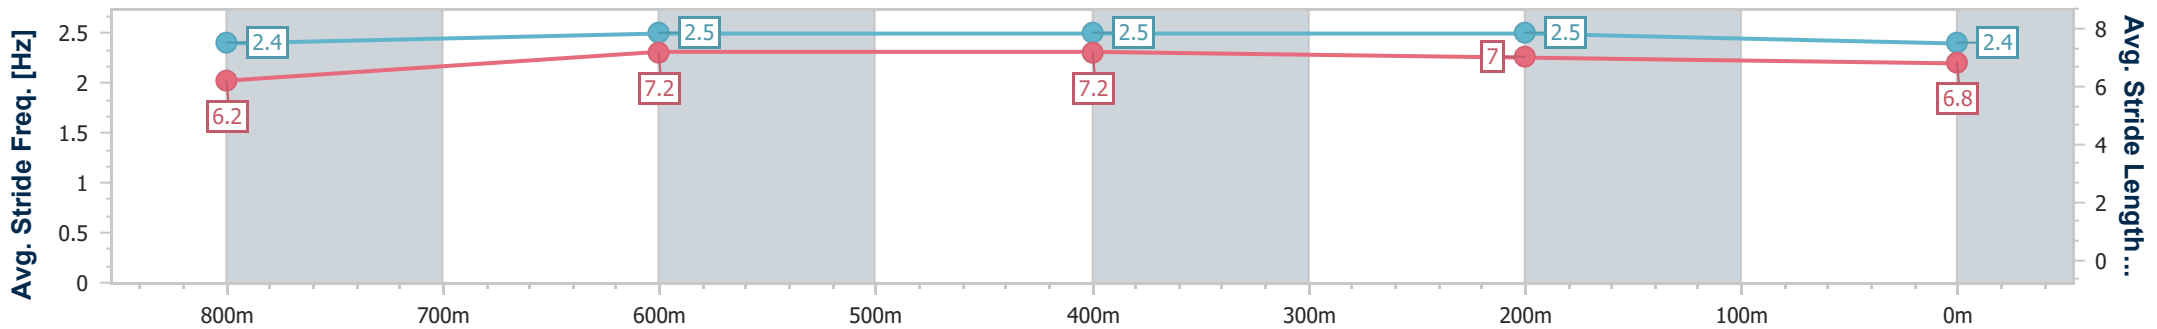

- [] Ranking at each section and finish
- .-.- No data available at this section
- NA No data available

Horse/Jockey Name	Go Deep
Final Rank	10
Fastest Section Time (Section)	0:11.12 (800m)
Top Speed [km/h] (Section)	66.3 (800m)
Race State	Finished

Sunshine Coast QLD Professional
 Race 6: RACE ZONE RACING SUPPLIES BENCHMARK 65
 Handicap - 1000m
 26 February 2023 - 15:25
 Track Rating: Soft 5, Weather: Fine, Rail Position: +9m Entire Course

Section	Overall	800m	600m	400m	200m
Section Times	0:59.33 [10] (0:13.41)	0:45.92 [1] (0:11.12)	0:34.80 [2] (0:11.21)	0:23.59 [2] (0:11.21)	0:12.38 [5] (0:12.38)
Average Speed [km/h]	53.7	65.5	65.0	64.2	58.1
Top Speed [km/h]	66.2	66.3	65.6	65.4	61.6
Avg. Dist. to Rail [m]	4.6	2.8	2.0	2.6	2.4
Avg. Stride Freq. [Hz]	2.4	2.5	2.5	2.5	2.4
Avg. Stride Length [m]	6.2	7.2	7.2	7.0	6.8

- [] Ranking at each section and finish
- .-.- No data available at this section
- NA No data available