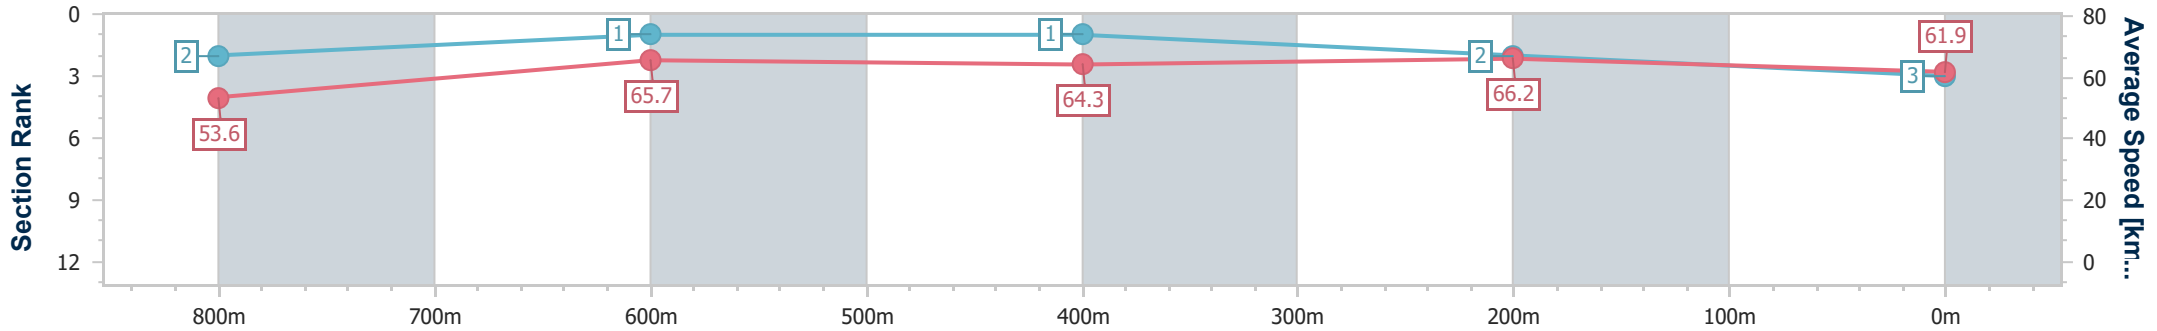

Horse/Jockey Name	Clairvue Star
Final Rank	3
Fastest Section Time (Section)	0:10.89 (400m)
Top Speed [km/h] (Section)	67.1 (400m)
Race State	Finished

Sunshine Coast QLD Professional
Race 6: RACE ZONE RACING SUPPLIES BENCHMARK 65
Handicap - 1000m
26 February 2023 - 15:25
Track Rating: Soft 5, Weather: Fine, Rail Position: +9m Entire Course

Section	Overall	800m	600m	400m	200m
Section Times	0:58.14 [3] (0:13.43)	0:44.71 [2] (0:11.00)	0:33.71 [1] (0:11.20)	0:22.51 [1] (0:10.89)	0:11.62 [2] (0:11.62)
Average Speed [km/h]	53.6	65.7	64.3	66.2	61.9
Top Speed [km/h]	66.8	66.4	65.4	67.1	65.0
Avg. Dist. to Rail [m]	1.4	0.6	0.2	0.7	2.0
Avg. Stride Freq. [Hz]	2.5	2.5	2.5	2.6	2.5
Avg. Stride Length [m]	6.0	7.2	7.2	7.1	6.9

- [ ] Ranking at each section and finish
- -.-.- No data available at this section
- NA No data available