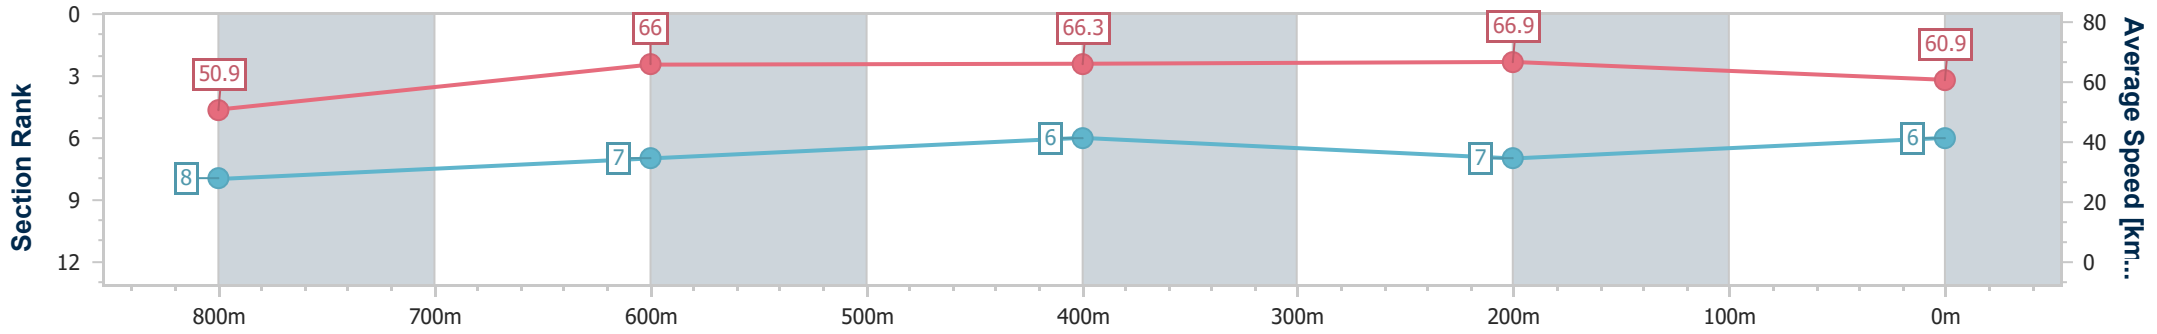

Horse/Jockey Name	Ruinart
Final Rank	6
Fastest Section Time (Section)	0:10.79 (400m)
Top Speed [km/h] (Section)	68.9 (400m)
Race State	Finished

Sunshine Coast QLD Professional
Race 6: RACE ZONE RACING SUPPLIES BENCHMARK 65
Handicap - 1000m

26 February 2023 - 15:25

Track Rating: Soft 5, Weather: Fine, Rail Position: +9m Entire Course

Section	Overall	800m	600m	400m	200m
Section Times	0:58.84 [6] (0:14.16)	0:44.68 [8] (0:11.04)	0:33.64 [7] (0:11.04)	0:22.60 [6] (0:10.79)	0:11.81 [7] (0:11.81)
Average Speed [km/h]	50.9	66.0	66.3	66.9	60.9
Top Speed [km/h]	65.1	67.8	68.5	68.9	65.1
Avg. Dist. to Rail [m]	6.5	2.9	3.3	5.4	7.0
Avg. Stride Freq. [Hz]	2.3	2.5	2.5	2.5	2.4
Avg. Stride Length [m]	5.9	7.3	7.4	7.3	6.9

- [ ] Ranking at each section and finish
- -.-.- No data available at this section
- NA No data available