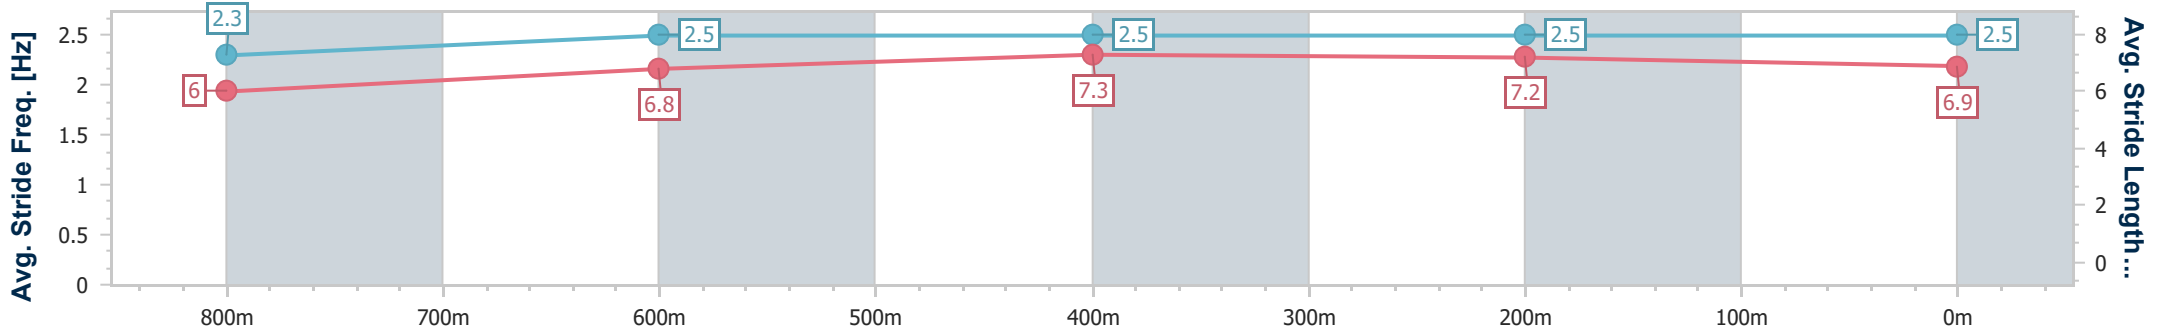

- [] Ranking at each section and finish
- .-.- No data available at this section
- NA No data available

Horse/Jockey Name	Bad Education
Final Rank	8
Fastest Section Time (Section)	0:10.83 (400m)
Top Speed [km/h] (Section)	67.7 (600m)
Race State	Finished

Sunshine Coast QLD Professional
 Race 6: RACE ZONE RACING SUPPLIES BENCHMARK 65
 Handicap - 1000m

26 February 2023 - 15:25
 Track Rating: Soft 5, Weather: Fine, Rail Position: +9m Entire Course

Section	Overall	800m	600m	400m	200m
Section Times	0:58.92 [8] (0:14.17)	0:44.75 [9] (0:11.25)	0:33.50 [9] (0:10.90)	0:22.60 [8] (0:10.83)	0:11.77 [8] (0:11.77)
Average Speed [km/h]	51.1	64.8	66.3	66.5	61.3
Top Speed [km/h]	65.3	65.6	67.7	67.2	65.4
Avg. Dist. to Rail [m]	7.4	3.4	0.9	4.8	8.1
Avg. Stride Freq. [Hz]	2.3	2.5	2.5	2.5	2.5
Avg. Stride Length [m]	6.0	6.8	7.3	7.2	6.9