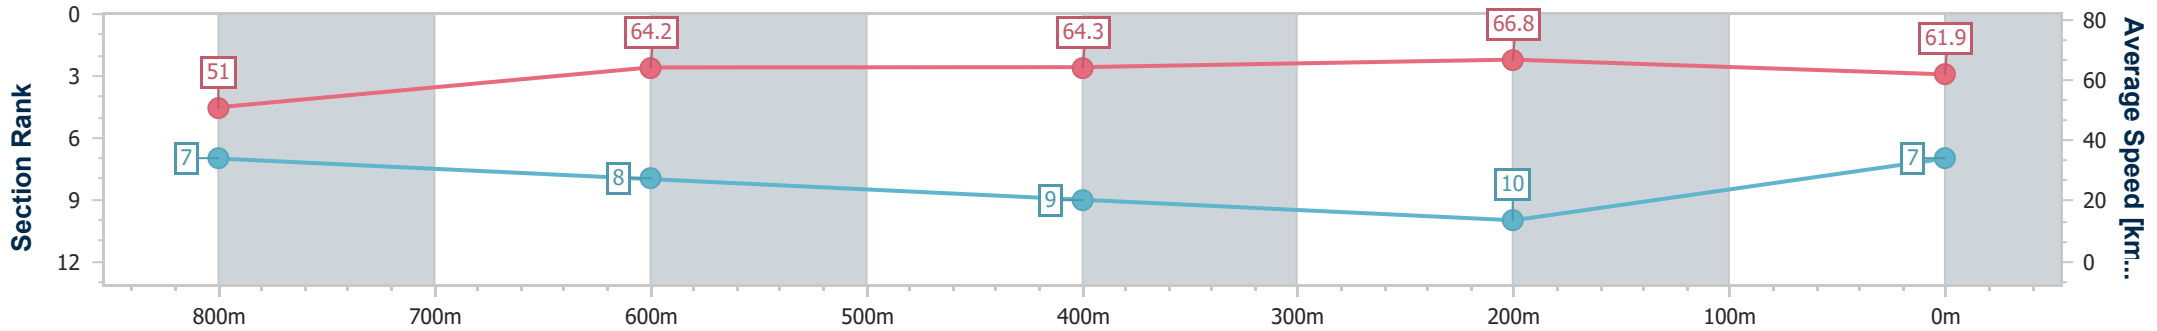

- [] Ranking at each section and finish
- .-.- No data available at this section
- NA No data available

Horse/Jockey Name	Groomed
Final Rank	7
Fastest Section Time (Section)	0:10.78 (400m)
Top Speed [km/h] (Section)	68.1 (400m)
Race State	Finished

Sunshine Coast QLD Professional
 Race 6: RACE ZONE RACING SUPPLIES BENCHMARK 65
 Handicap - 1000m
 26 February 2023 - 15:25
 Track Rating: Soft 5, Weather: Fine, Rail Position: +9m Entire Course

Section	Overall	800m	600m	400m	200m
Section Times	0:58.89 [7] (0:14.12)	0:44.77 [7] (0:11.17)	0:33.60 [8] (0:11.18)	0:22.42 [9] (0:10.78)	0:11.64 [10] (0:11.64)
Average Speed [km/h]	51.0	64.2	64.3	66.8	61.9
Top Speed [km/h]	65.6	65.6	66.2	68.1	66.0
Avg. Dist. to Rail [m]	2.1	1.1	0.7	3.7	6.0
Avg. Stride Freq. [Hz]	2.3	2.4	2.4	2.4	2.3
Avg. Stride Length [m]	6.2	7.5	7.5	7.7	7.4