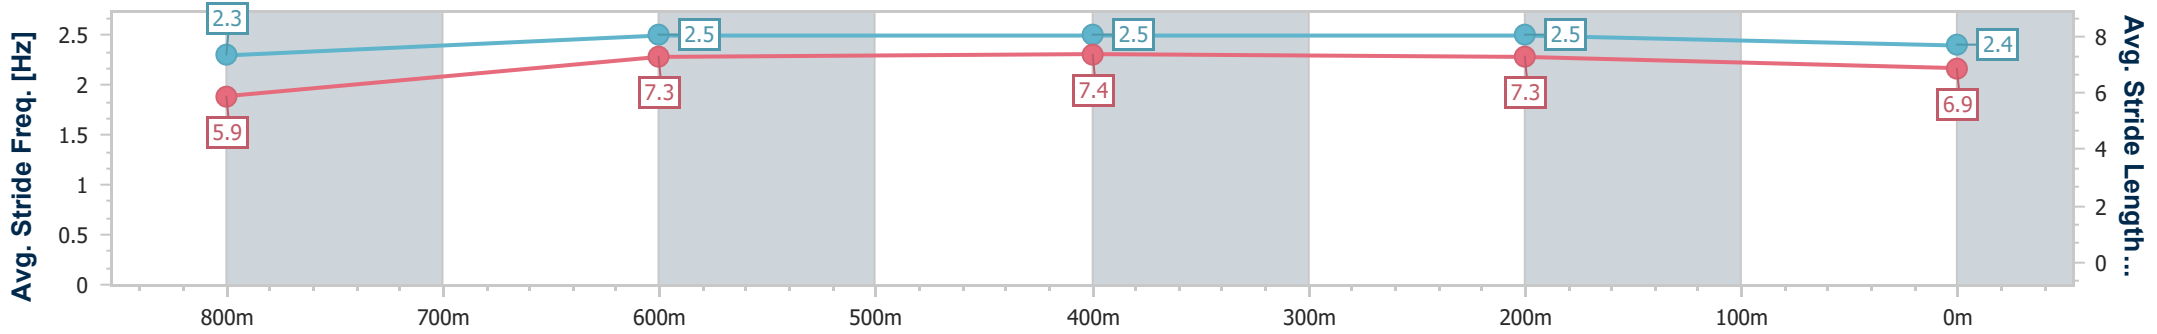

Horse/Jockey Name	Ruinart
Final Rank	6
Fastest Section Time (Section)	0:10.79 (400m)
Top Speed [km/h] (Section)	68.9 (400m)
Race State	Finished

Sunshine Coast QLD Professional
Race 6: RACE ZONE RACING SUPPLIES BENCHMARK 65
Handicap - 1000m

26 February 2023 - 15:25

Track Rating: Soft 5, Weather: Fine, Rail Position: +9m Entire Course

Section	Overall	800m	600m	400m	200m
Section Times	0:58.84 [6] (0:14.16)	0:44.68 [8] (0:11.04)	0:33.64 [7] (0:11.04)	0:22.60 [6] (0:10.79)	0:11.81 [7] (0:11.81)
Average Speed [km/h]	50.9	66.0	66.3	66.9	60.9
Top Speed [km/h]	65.1	67.8	68.5	68.9	65.1
Avg. Dist. to Rail [m]	6.5	2.9	3.3	5.4	7.0
Avg. Stride Freq. [Hz]	2.3	2.5	2.5	2.5	2.4
Avg. Stride Length [m]	5.9	7.3	7.4	7.3	6.9

- [ ] Ranking at each section and finish
- -.-.- No data available at this section
- NA No data available