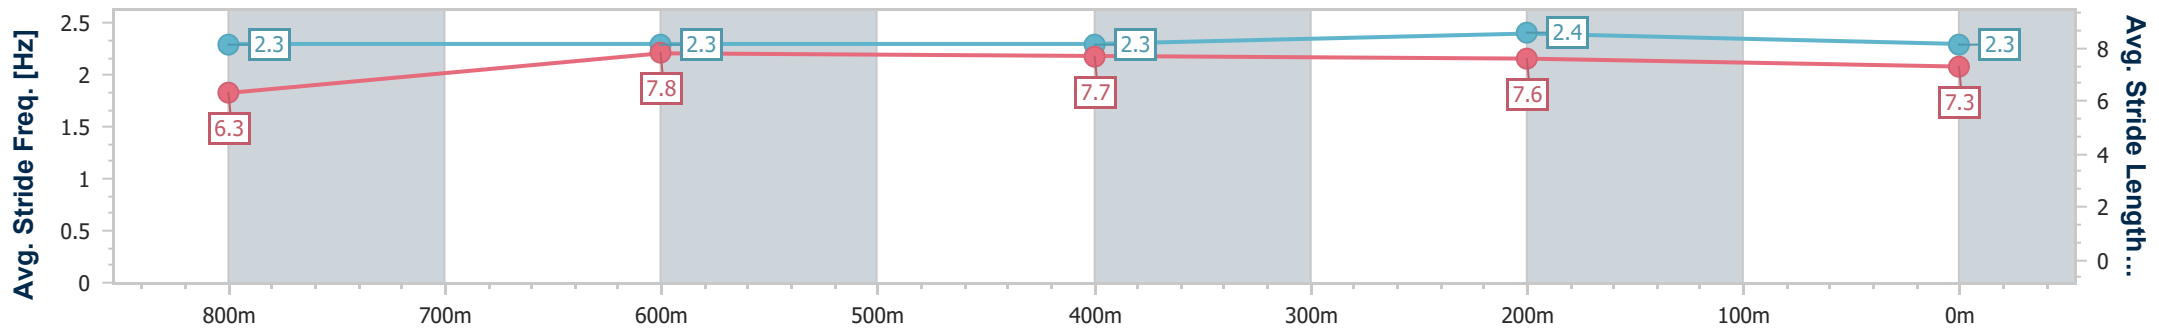

Sunshine Coast QLD Professional
Race 6: RACE ZONE RACING SUPPLIES BENCHMARK 65
Handicap - 1000m

26 February 2023 - 15:25

Track Rating: Soft 5, Weather: Fine, Rail Position: +9m Entire Course

Section	Overall	800m	600m	400m	200m
Section Times	0:58.63 [5] (0:13.67)	0:44.96 [4] (0:10.99)	0:33.97 [3] (0:11.18)	0:22.79 [3] (0:10.89)	0:11.90 [4] (0:11.90)
Average Speed [km/h]	52.6	66.2	65.2	66.1	60.5
Top Speed [km/h]	67.1	67.2	66.6	67.4	64.2
Avg. Dist. to Rail [m]	6.9	2.5	2.4	4.2	5.2
Avg. Stride Freq. [Hz]	2.3	2.3	2.3	2.4	2.3
Avg. Stride Length [m]	6.3	7.8	7.7	7.6	7.3