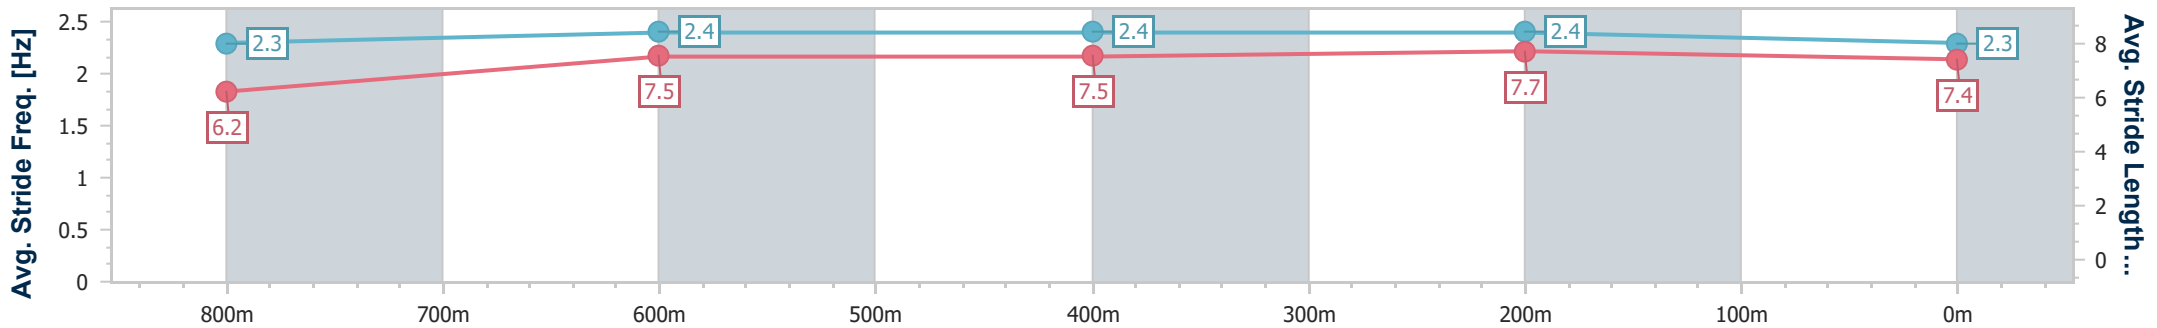

Horse/Jockey Name	Groomed
Final Rank	7
Fastest Section Time (Section)	0:10.78 (400m)
Top Speed [km/h] (Section)	68.1 (400m)
Race State	Finished

Sunshine Coast QLD Professional
Race 6: RACE ZONE RACING SUPPLIES BENCHMARK 65
Handicap - 1000m
26 February 2023 - 15:25
Track Rating: Soft 5, Weather: Fine, Rail Position: +9m Entire Course

Section	Overall	800m	600m	400m	200m
Section Times	0:58.89 [7] (0:14.12)	0:44.77 [7] (0:11.17)	0:33.60 [8] (0:11.18)	0:22.42 [9] (0:10.78)	0:11.64 [10] (0:11.64)
Average Speed [km/h]	51.0	64.2	64.3	66.8	61.9
Top Speed [km/h]	65.6	65.6	66.2	68.1	66.0
Avg. Dist. to Rail [m]	2.1	1.1	0.7	3.7	6.0
Avg. Stride Freq. [Hz]	2.3	2.4	2.4	2.4	2.3
Avg. Stride Length [m]	6.2	7.5	7.5	7.7	7.4

- [ ] Ranking at each section and finish
- -.-.- No data available at this section
- NA No data available