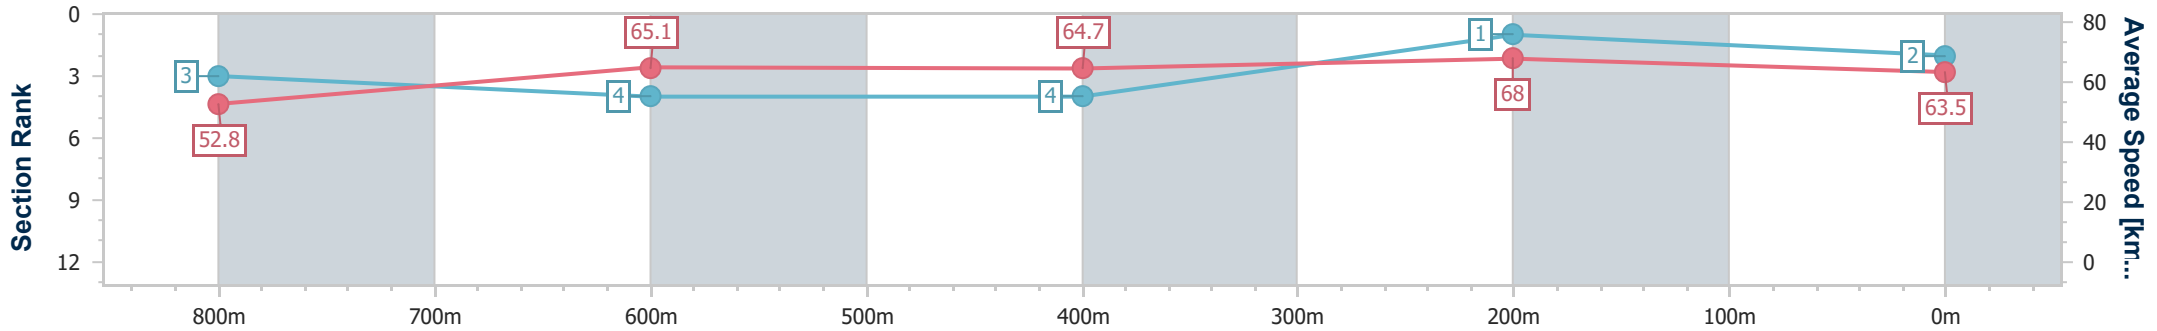

Horse/Jockey Name	Mishani Sniper
Final Rank	2
Fastest Section Time (Section)	0:10.61 (400m)
Top Speed [km/h] (Section)	68.8 (400m)
Race State	Finished

Sunshine Coast QLD Professional
Race 6: RACE ZONE RACING SUPPLIES BENCHMARK 65
Handicap - 1000m
26 February 2023 - 15:25
Track Rating: Soft 5, Weather: Fine, Rail Position: +9m Entire Course

Section	Overall	800m	600m	400m	200m
Section Times	0:57.84 [2] (0:13.65)	0:44.19 [3] (0:11.10)	0:33.09 [4] (0:11.13)	0:21.96 [4] (0:10.61)	0:11.35 [1] (0:11.35)
Average Speed [km/h]	52.8	65.1	64.7	68.0	63.5
Top Speed [km/h]	66.3	66.7	66.5	68.8	67.3
Avg. Dist. to Rail [m]	3.8	1.3	0.3	0.4	0.7
Avg. Stride Freq. [Hz]	2.3	2.4	2.4	2.5	2.4
Avg. Stride Length [m]	6.3	7.5	7.4	7.5	7.4

- [ ] Ranking at each section and finish
- -.-.- No data available at this section
- NA No data available