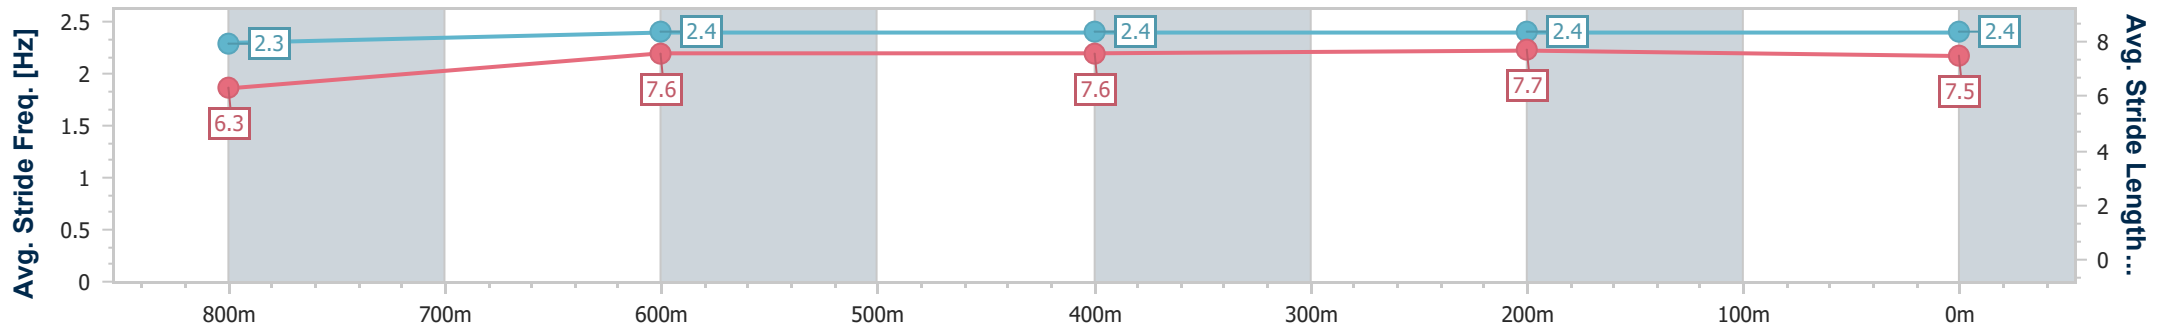

Horse/Jockey Name	Wegobam
Final Rank	4
Fastest Section Time (Section)	0:10.72 (400m)
Top Speed [km/h] (Section)	68.4 (400m)
Race State	Finished

Sunshine Coast QLD Professional
Race 6: RACE ZONE RACING SUPPLIES BENCHMARK 65
Handicap - 1000m

26 February 2023 - 15:25

Track Rating: Soft 5, Weather: Fine, Rail Position: +9m Entire Course

Section	Overall	800m	600m	400m	200m
Section Times	0:58.20 [4] (0:13.95)	0:44.25 [6] (0:11.13)	0:33.12 [6] (0:11.19)	0:21.93 [7] (0:10.72)	0:11.21 [6] (0:11.21)
Average Speed [km/h]	51.6	64.9	64.6	67.2	64.2
Top Speed [km/h]	66.0	66.5	66.8	68.4	66.7
Avg. Dist. to Rail [m]	2.3	1.1	0.6	0.6	2.6
Avg. Stride Freq. [Hz]	2.3	2.4	2.4	2.4	2.4
Avg. Stride Length [m]	6.3	7.6	7.6	7.7	7.5

- [ ] Ranking at each section and finish
- -.-.- No data available at this section
- NA No data available