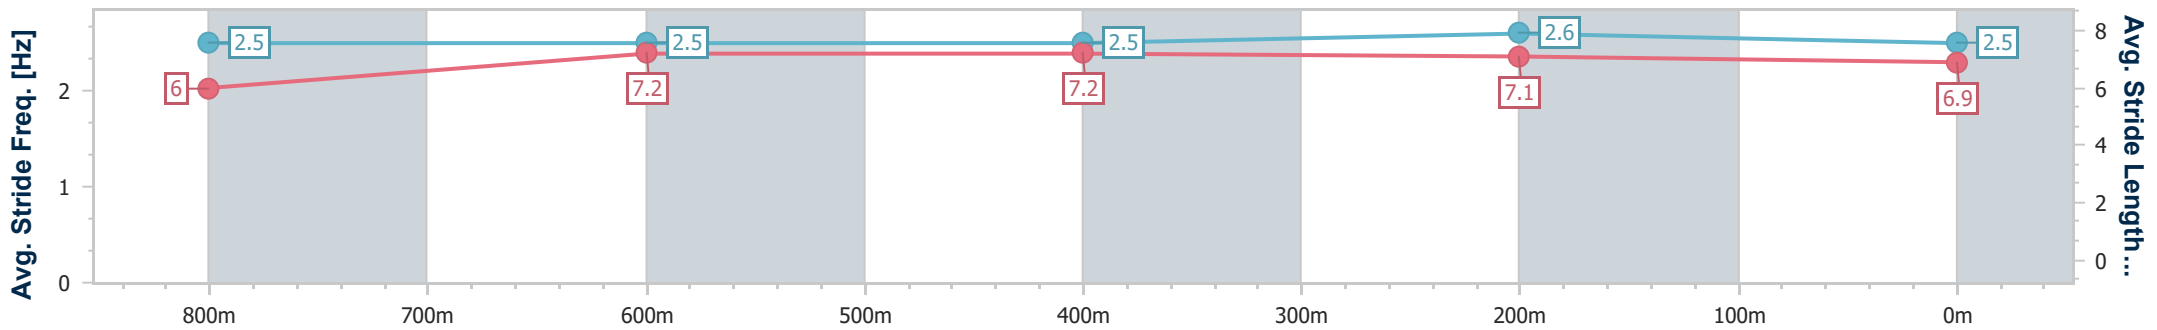

Horse/Jockey Name	Clairvue Star
Final Rank	3
Fastest Section Time (Section)	0:10.89 (400m)
Top Speed [km/h] (Section)	67.1 (400m)
Race State	Finished

Sunshine Coast QLD Professional
Race 6: RACE ZONE RACING SUPPLIES BENCHMARK 65
Handicap - 1000m
26 February 2023 - 15:25
Track Rating: Soft 5, Weather: Fine, Rail Position: +9m Entire Course

Section	Overall	800m	600m	400m	200m
Section Times	0:58.14 [3] (0:13.43)	0:44.71 [2] (0:11.00)	0:33.71 [1] (0:11.20)	0:22.51 [1] (0:10.89)	0:11.62 [2] (0:11.62)
Average Speed [km/h]	53.6	65.7	64.3	66.2	61.9
Top Speed [km/h]	66.8	66.4	65.4	67.1	65.0
Avg. Dist. to Rail [m]	1.4	0.6	0.2	0.7	2.0
Avg. Stride Freq. [Hz]	2.5	2.5	2.5	2.6	2.5
Avg. Stride Length [m]	6.0	7.2	7.2	7.1	6.9

- [ ] Ranking at each section and finish
- -.-.- No data available at this section
- NA No data available