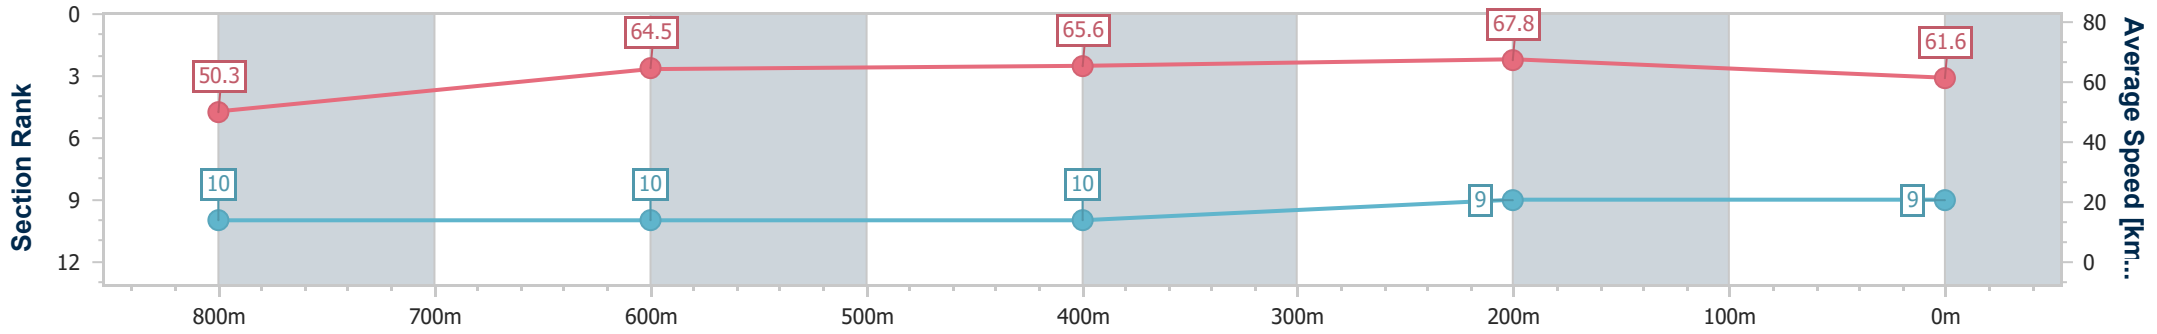

Sunshine Coast QLD Professional
 Race 6: RACE ZONE RACING SUPPLIES BENCHMARK 65
 Handicap - 1000m
 26 February 2023 - 15:25
 Track Rating: Soft 5, Weather: Fine, Rail Position: +9m Entire Course

Section	Overall	800m	600m	400m	200m
Section Times	0:58.93 [9] (0:14.31)	0:44.62 [10] (0:11.26)	0:33.36 [10] (0:11.05)	0:22.31 [10] (0:10.61)	0:11.70 [9] (0:11.70)
Average Speed [km/h]	50.3	64.5	65.6	67.8	61.6
Top Speed [km/h]	64.3	65.6	67.4	68.6	65.9
Avg. Dist. to Rail [m]	8.2	2.9	1.1	5.1	8.5
Avg. Stride Freq. [Hz]	2.2	2.3	2.3	2.5	2.4
Avg. Stride Length [m]	6.2	7.7	7.8	7.6	7.2