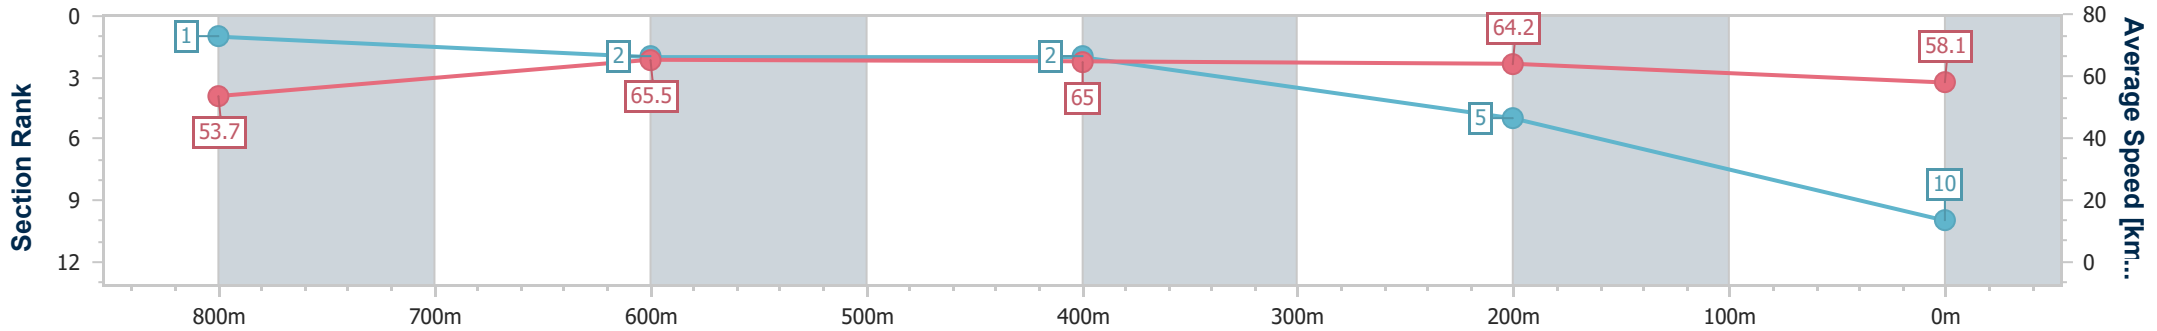

Sunshine Coast QLD Professional
 Race 6: RACE ZONE RACING SUPPLIES BENCHMARK 65
 Handicap - 1000m
 26 February 2023 - 15:25
 Track Rating: Soft 5, Weather: Fine, Rail Position: +9m Entire Course

Section	Overall	800m	600m	400m	200m
Section Times	0:58.93 [9] (0:14.31)	0:44.62 [10] (0:11.26)	0:33.36 [10] (0:11.05)	0:22.31 [10] (0:10.61)	0:11.70 [9] (0:11.70)
Average Speed [km/h]	50.3	64.5	65.6	67.8	61.6
Top Speed [km/h]	64.3	65.6	67.4	68.6	65.9
Avg. Dist. to Rail [m]	8.2	2.9	1.1	5.1	8.5
Avg. Stride Freq. [Hz]	2.2	2.3	2.3	2.5	2.4
Avg. Stride Length [m]	6.2	7.7	7.8	7.6	7.2

- [] Ranking at each section and finish
- .-.- No data available at this section
- NA No data available

Horse/Jockey Name	Go Deep
Final Rank	10
Fastest Section Time (Section)	0:11.12 (800m)
Top Speed [km/h] (Section)	66.3 (800m)
Race State	Finished

Sunshine Coast QLD Professional
 Race 6: RACE ZONE RACING SUPPLIES BENCHMARK 65
 Handicap - 1000m
 26 February 2023 - 15:25
 Track Rating: Soft 5, Weather: Fine, Rail Position: +9m Entire Course

Section	Overall	800m	600m	400m	200m
Section Times	0:59.33 [10] (0:13.41)	0:45.92 [1] (0:11.12)	0:34.80 [2] (0:11.21)	0:23.59 [2] (0:11.21)	0:12.38 [5] (0:12.38)
Average Speed [km/h]	53.7	65.5	65.0	64.2	58.1
Top Speed [km/h]	66.2	66.3	65.6	65.4	61.6
Avg. Dist. to Rail [m]	4.6	2.8	2.0	2.6	2.4
Avg. Stride Freq. [Hz]	2.4	2.5	2.5	2.5	2.4
Avg. Stride Length [m]	6.2	7.2	7.2	7.0	6.8