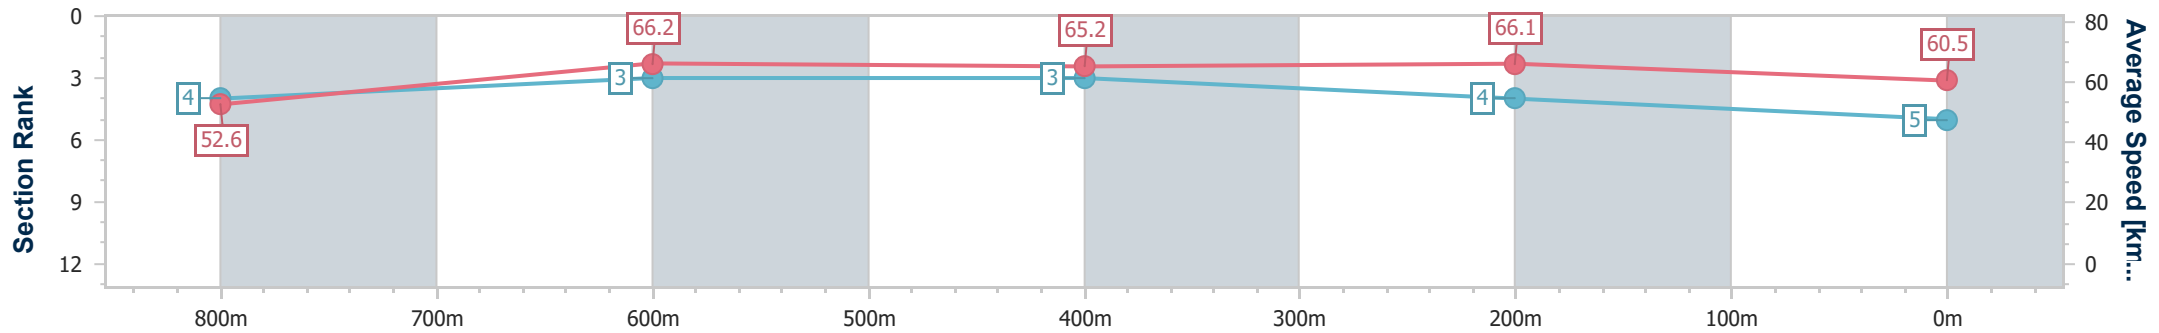

Sunshine Coast QLD Professional
Race 6: RACE ZONE RACING SUPPLIES BENCHMARK 65
Handicap - 1000m

26 February 2023 - 15:25

Track Rating: Soft 5, Weather: Fine, Rail Position: +9m Entire Course

Section	Overall	800m	600m	400m	200m
Section Times	0:58.63 [5] (0:13.67)	0:44.96 [4] (0:10.99)	0:33.97 [3] (0:11.18)	0:22.79 [3] (0:10.89)	0:11.90 [4] (0:11.90)
Average Speed [km/h]	52.6	66.2	65.2	66.1	60.5
Top Speed [km/h]	67.1	67.2	66.6	67.4	64.2
Avg. Dist. to Rail [m]	6.9	2.5	2.4	4.2	5.2
Avg. Stride Freq. [Hz]	2.3	2.3	2.3	2.4	2.3
Avg. Stride Length [m]	6.3	7.8	7.7	7.6	7.3