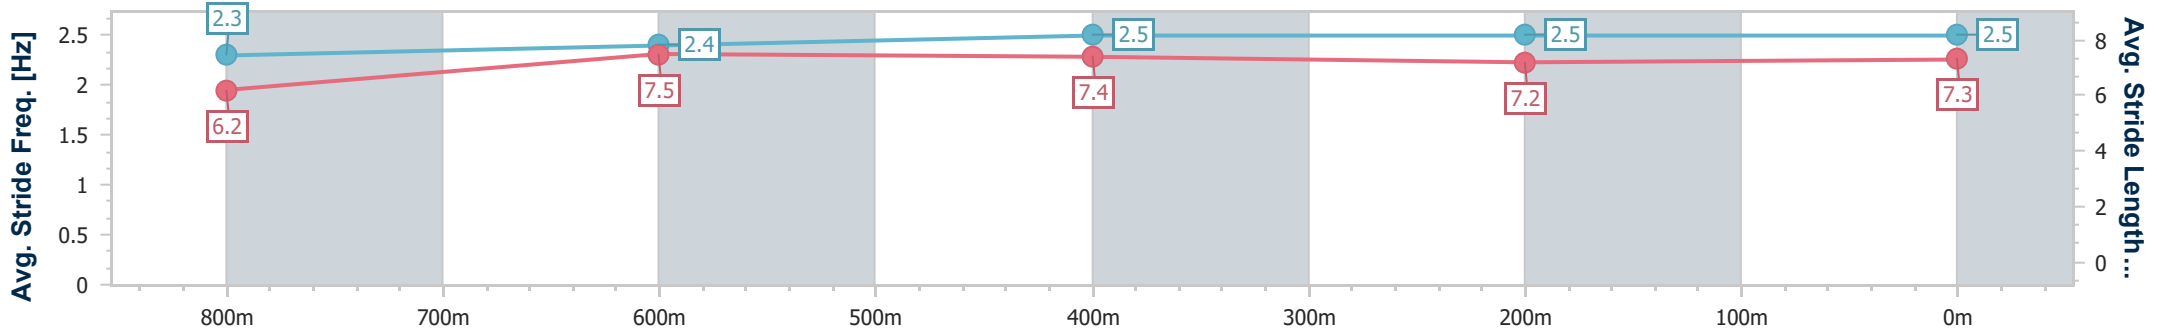

26 February 2023 - 15:25

Track Rating: Soft 5, Weather: Fine, Rail Position: +9m Entire Course

Section	Overall	800m	600m	400m	200m
Section Times	0:57.82 [1] (0:13.93)	0:43.89 [5] (0:11.00)	0:32.89 [5] (0:11.08)	0:21.81 [5] (0:10.61)	0:11.20 [3] (0:11.20)
Average Speed [km/h]	51.7	65.9	66.1	67.8	64.3
Top Speed [km/h]	66.0	66.8	67.4	69.0	68.3
Avg. Dist. to Rail [m]	1.8	1.8	2.8	2.3	2.2
Avg. Stride Freq. [Hz]	2.3	2.4	2.5	2.5	2.5
Avg. Stride Length [m]	6.2	7.5	7.4	7.2	7.3