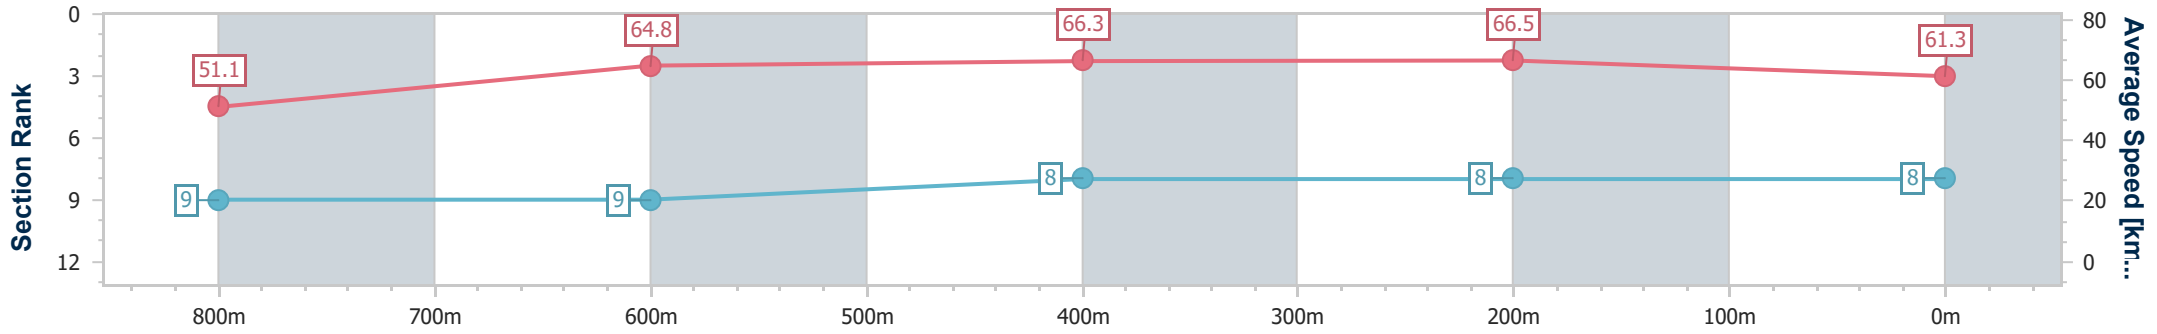

- [] Ranking at each section and finish
- .-.- No data available at this section
- NA No data available

Horse/Jockey Name	Bad Education
Final Rank	8
Fastest Section Time (Section)	0:10.83 (400m)
Top Speed [km/h] (Section)	67.7 (600m)
Race State	Finished

Sunshine Coast QLD Professional
 Race 6: RACE ZONE RACING SUPPLIES BENCHMARK 65
 Handicap - 1000m

26 February 2023 - 15:25
 Track Rating: Soft 5, Weather: Fine, Rail Position: +9m Entire Course

Section	Overall	800m	600m	400m	200m
Section Times	0:58.92 [8] (0:14.17)	0:44.75 [9] (0:11.25)	0:33.50 [9] (0:10.90)	0:22.60 [8] (0:10.83)	0:11.77 [8] (0:11.77)
Average Speed [km/h]	51.1	64.8	66.3	66.5	61.3
Top Speed [km/h]	65.3	65.6	67.7	67.2	65.4
Avg. Dist. to Rail [m]	7.4	3.4	0.9	4.8	8.1
Avg. Stride Freq. [Hz]	2.3	2.5	2.5	2.5	2.5
Avg. Stride Length [m]	6.0	6.8	7.3	7.2	6.9