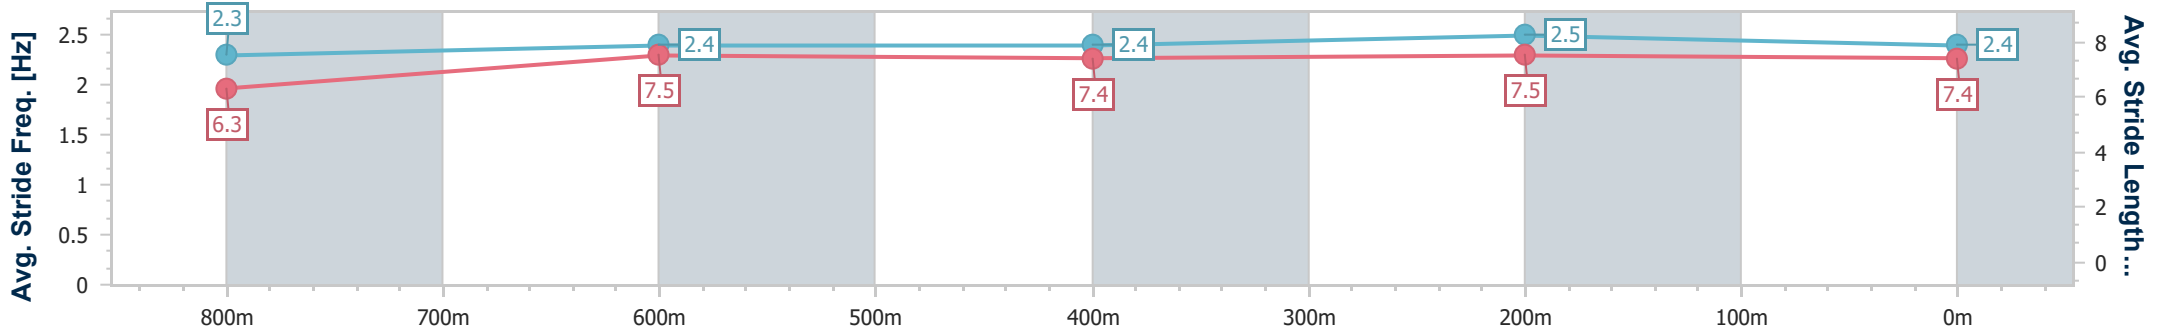

Horse/Jockey Name	Mishani Sniper
Final Rank	2
Fastest Section Time (Section)	0:10.61 (400m)
Top Speed [km/h] (Section)	68.8 (400m)
Race State	Finished

Sunshine Coast QLD Professional
Race 6: RACE ZONE RACING SUPPLIES BENCHMARK 65
Handicap - 1000m
26 February 2023 - 15:25
Track Rating: Soft 5, Weather: Fine, Rail Position: +9m Entire Course

Section	Overall	800m	600m	400m	200m
Section Times	0:57.84 [2] (0:13.65)	0:44.19 [3] (0:11.10)	0:33.09 [4] (0:11.13)	0:21.96 [4] (0:10.61)	0:11.35 [1] (0:11.35)
Average Speed [km/h]	52.8	65.1	64.7	68.0	63.5
Top Speed [km/h]	66.3	66.7	66.5	68.8	67.3
Avg. Dist. to Rail [m]	3.8	1.3	0.3	0.4	0.7
Avg. Stride Freq. [Hz]	2.3	2.4	2.4	2.5	2.4
Avg. Stride Length [m]	6.3	7.5	7.4	7.5	7.4

- [ ] Ranking at each section and finish
- -.-.- No data available at this section
- NA No data available