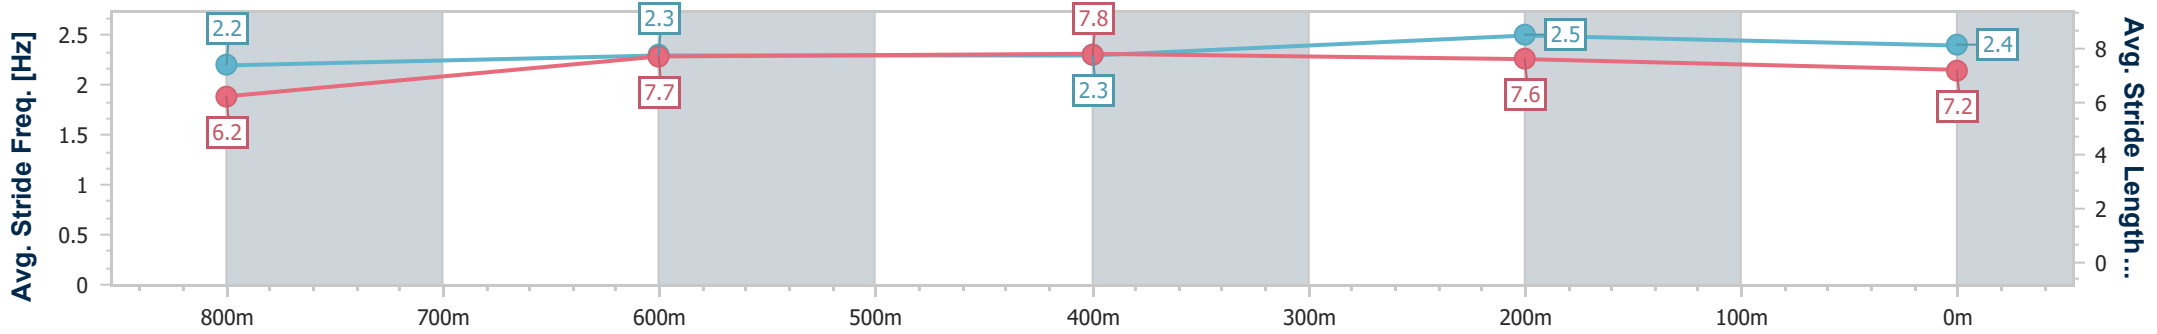

- [] Ranking at each section and finish
- .-.- No data available at this section
- NA No data available

Horse/Jockey Name	Adonisea
Final Rank	9
Fastest Section Time (Section)	0:10.61 (400m)
Top Speed [km/h] (Section)	68.6 (400m)
Race State	Finished

Sunshine Coast QLD Professional
 Race 6: RACE ZONE RACING SUPPLIES BENCHMARK 65
 Handicap - 1000m
 26 February 2023 - 15:25
 Track Rating: Soft 5, Weather: Fine, Rail Position: +9m Entire Course

Section	Overall	800m	600m	400m	200m
Section Times	0:58.93 [9] (0:14.31)	0:44.62 [10] (0:11.26)	0:33.36 [10] (0:11.05)	0:22.31 [10] (0:10.61)	0:11.70 [9] (0:11.70)
Average Speed [km/h]	50.3	64.5	65.6	67.8	61.6
Top Speed [km/h]	64.3	65.6	67.4	68.6	65.9
Avg. Dist. to Rail [m]	8.2	2.9	1.1	5.1	8.5
Avg. Stride Freq. [Hz]	2.2	2.3	2.3	2.5	2.4
Avg. Stride Length [m]	6.2	7.7	7.8	7.6	7.2