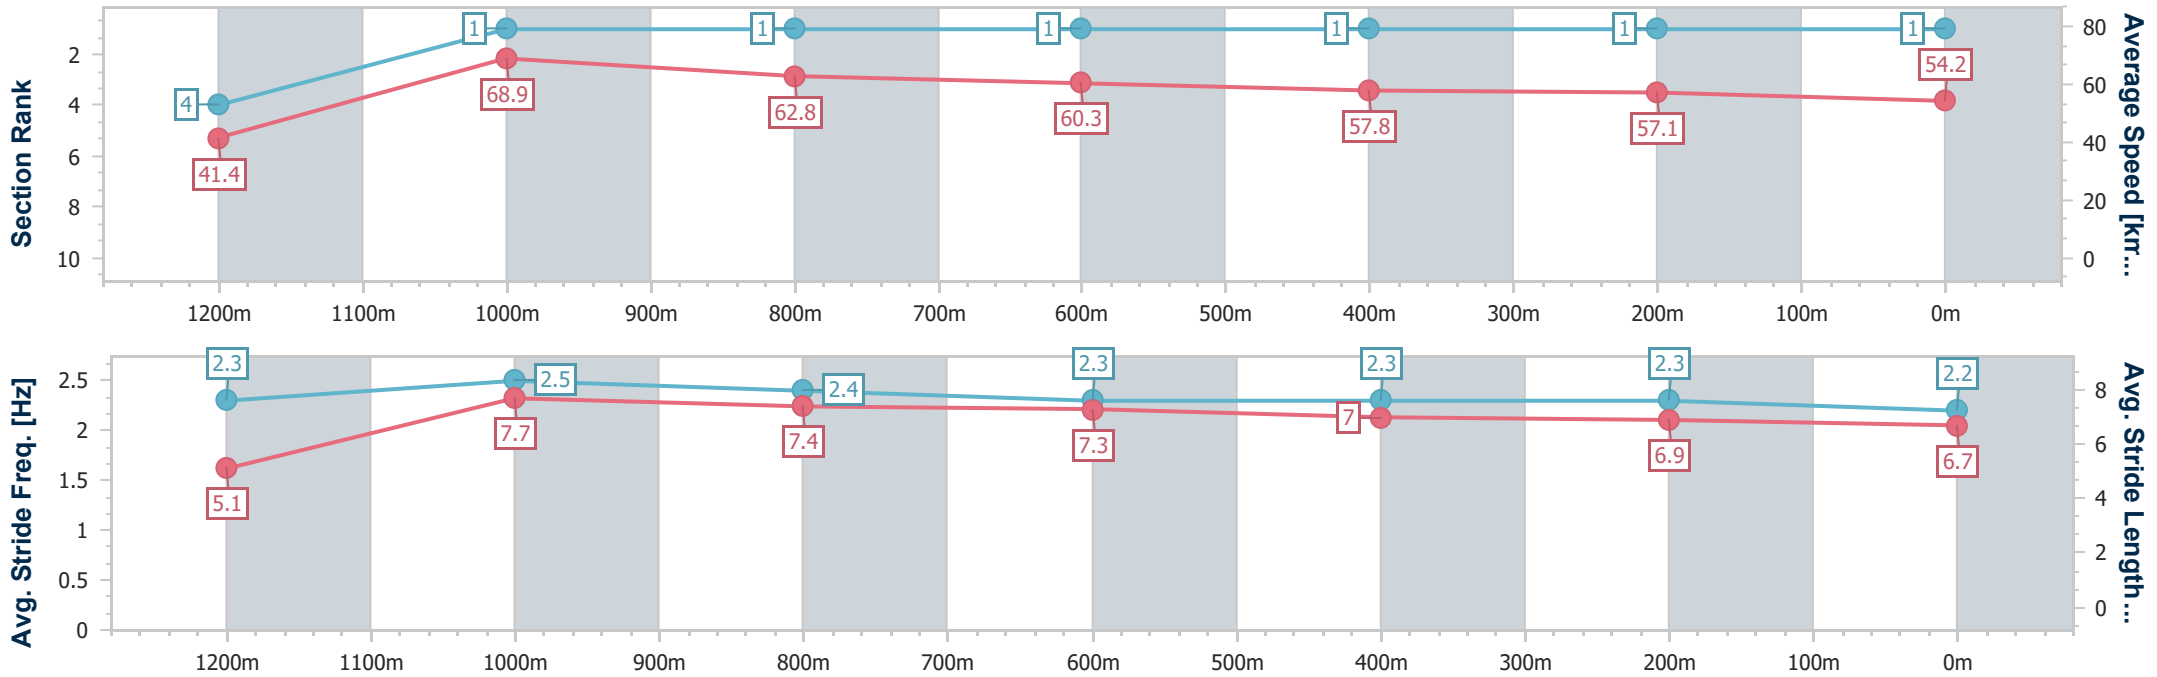

Section	Overall	1200m	1000m	800m	600m	400m	200m
Section Times	1:21.12 [1] (0:08.72)	1:12.40 [4] (0:10.47)	1:01.93 [1] (0:11.51)	0:50.42 [1] (0:11.98)	0:38.44 [1] (0:12.51)	0:25.93 [1] (0:12.66)	0:13.27 [1] (0:13.27)
Average Speed [km/h]	41.4	68.9	62.8	60.3	57.8	57.1	54.2
Top Speed [km/h]	69.0	71.3	66.9	61.3	60.5	58.0	56.0
Avg. Dist. to Rail [m]	9.7	3.8	1.0	1.3	0.7	1.6	1.9
Avg. Stride Freq. [Hz]	2.3	2.5	2.4	2.3	2.3	2.3	2.2
Avg. Stride Length [m]	5.1	7.7	7.4	7.3	7.0	6.9	6.7