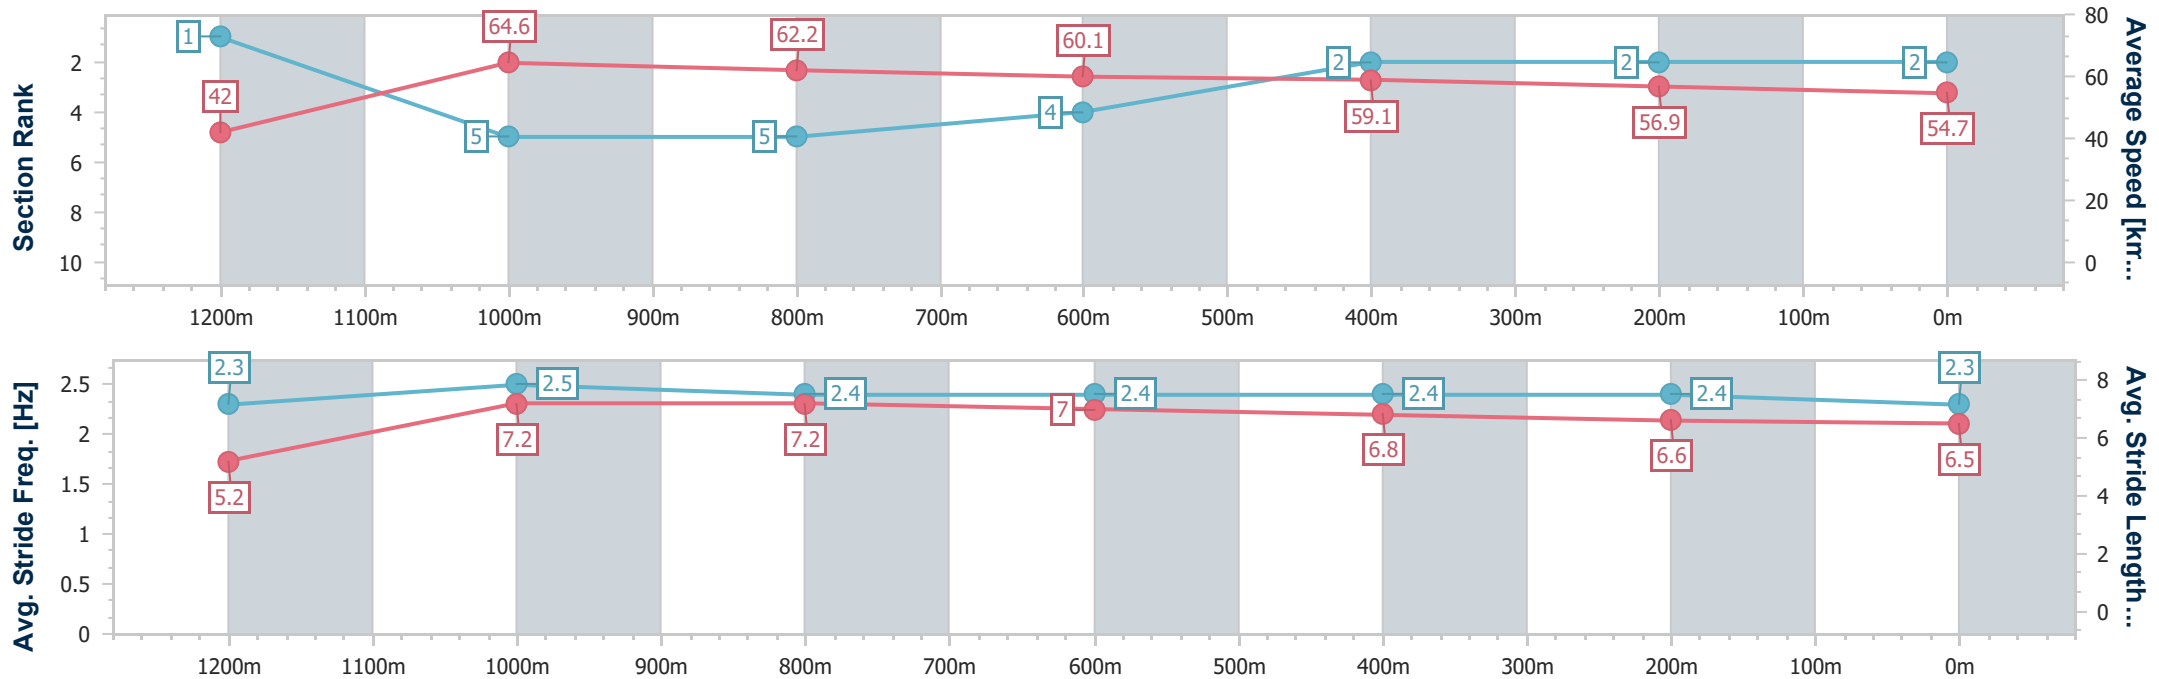

Toowoomba QLD Professional

Race 9: BARRIER REEF POOLS Maiden Handicap - 1300m

25 February 2023 - 20:59

Track Rating: Good 3, Weather: Fine, Rail Position: +2m Entire

Section	Overall	1200m	1000m	800m	600m	400m	200m
Section Times	1:21.60 [2] (0:08.54)	1:13.06 [1] (0:11.16)	1:01.90 [5] (0:11.62)	0:50.28 [5] (0:12.02)	0:38.26 [4] (0:12.37)	0:25.89 [2] (0:12.76)	0:13.13 [2] (0:13.13)
Average Speed [km/h]	42.0	64.6	62.2	60.1	59.1	56.9	54.7
Top Speed [km/h]	63.7	65.6	63.5	61.5	61.2	58.2	55.3
Avg. Dist. to Rail [m]	4.0	0.7	0.6	1.2	2.8	2.3	1.4
Avg. Stride Freq. [Hz]	2.3	2.5	2.4	2.4	2.4	2.4	2.3
Avg. Stride Length [m]	5.2	7.2	7.2	7.0	6.8	6.6	6.5