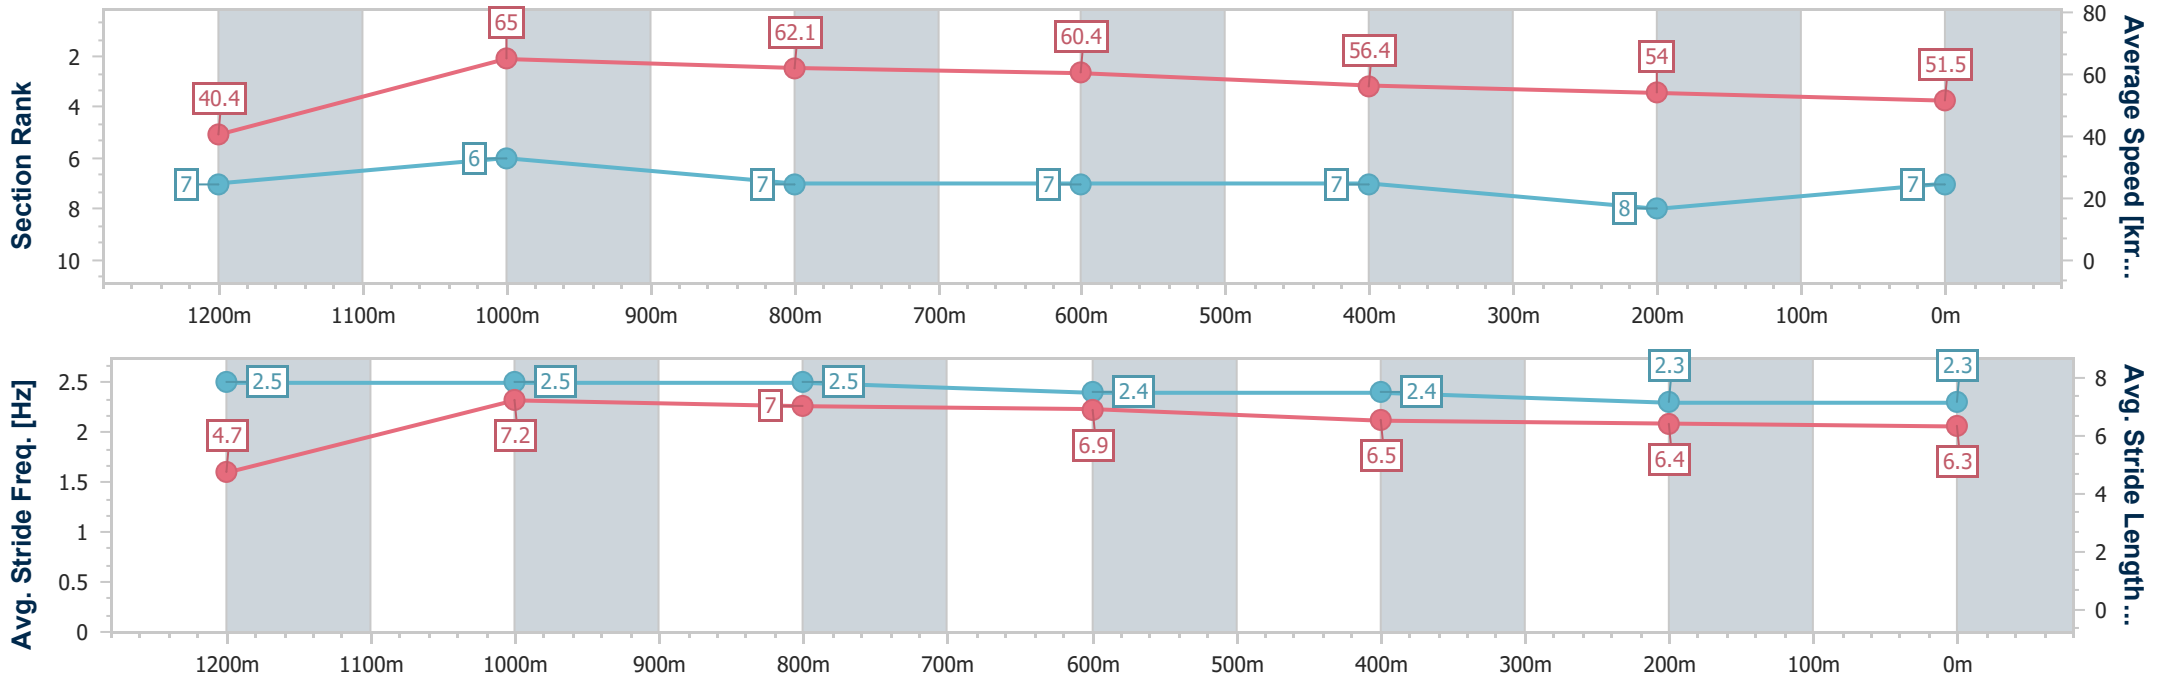

- [] Ranking at each section and finish
- .-.- No data available at this section
- NA No data available

Horse/Jockey Name	Bean Counter
Final Rank	7
Fastest Section Time (Section)	0:08.93 (Overall)
Top Speed [km/h] (Section)	66.8 (1200m)
Race State	Finished

Toowoomba QLD Professional

Race 9: BARRIER REEF POOLS Maiden Handicap - 1300m

25 February 2023 - 20:59

Track Rating: Good 3, Weather: Fine, Rail Position: +2m Entire

Section	Overall	1200m	1000m	800m	600m	400m	200m
Section Times	1:24.16 [7] (0:08.93)	1:15.23 [7] (0:11.09)	1:04.14 [6] (0:11.73)	0:52.41 [7] (0:12.07)	0:40.34 [7] (0:12.97)	0:27.37 [7] (0:13.44)	0:13.93 [8] (0:13.93)
Average Speed [km/h]	40.4	65.0	62.1	60.4	56.4	54.0	51.5
Top Speed [km/h]	64.9	66.8	63.1	61.9	59.5	55.3	54.3
Avg. Dist. to Rail [m]	6.1	2.1	2.8	3.5	3.1	2.4	3.5
Avg. Stride Freq. [Hz]	2.5	2.5	2.5	2.4	2.4	2.3	2.3
Avg. Stride Length [m]	4.7	7.2	7.0	6.9	6.5	6.4	6.3

- [] Ranking at each section and finish
- .-.- No data available at this section
- NA No data available

Horse/Jockey Name	Shooting Jet
Final Rank	8
Fastest Section Time (Section)	0:08.58 (Overall)
Top Speed [km/h] (Section)	67.7 (1200m)
Race State	Finished