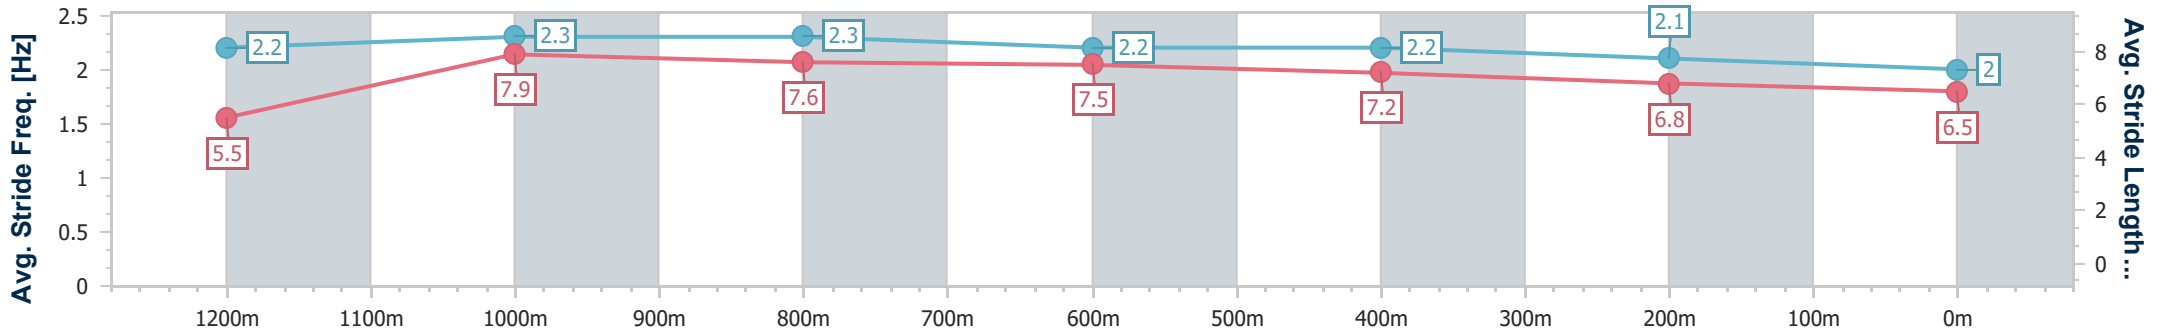

Toowoomba QLD Professional

Race 9: BARRIER REEF POOLS Maiden Handicap - 1300m

25 February 2023 - 20:59

Track Rating: Good 3, Weather: Fine, Rail Position: +2m Entire

Section	Overall	1200m	1000m	800m	600m	400m	200m
Section Times	1:24.16 [7] (0:08.93)	1:15.23 [7] (0:11.09)	1:04.14 [6] (0:11.73)	0:52.41 [7] (0:12.07)	0:40.34 [7] (0:12.97)	0:27.37 [7] (0:13.44)	0:13.93 [8] (0:13.93)
Average Speed [km/h]	40.4	65.0	62.1	60.4	56.4	54.0	51.5
Top Speed [km/h]	64.9	66.8	63.1	61.9	59.5	55.3	54.3
Avg. Dist. to Rail [m]	6.1	2.1	2.8	3.5	3.1	2.4	3.5
Avg. Stride Freq. [Hz]	2.5	2.5	2.5	2.4	2.4	2.3	2.3
Avg. Stride Length [m]	4.7	7.2	7.0	6.9	6.5	6.4	6.3

- [] Ranking at each section and finish
- .-.- No data available at this section
- NA No data available

Horse/Jockey Name	Shooting Jet
Final Rank	8
Fastest Section Time (Section)	0:08.58 (Overall)
Top Speed [km/h] (Section)	67.7 (1200m)
Race State	Finished

Toowoomba QLD Professional
 Race 9: BARRIER REEF POOLS Maiden Handicap - 1300m
 25 February 2023 - 20:59
 Track Rating: Good 3, Weather: Fine, Rail Position: +2m Entire

Section	Overall	1200m	1000m	800m	600m	400m	200m
Section Times	1:25.31 [8] (0:08.58)	1:16.73 [2] (0:10.93)	1:05.80 [2] (0:11.32)	0:54.48 [2] (0:12.10)	0:42.38 [2] (0:12.98)	0:29.40 [3] (0:14.14)	0:15.26 [6] (0:15.26)
Average Speed [km/h]	41.9	66.0	63.2	59.6	56.3	51.5	47.1
Top Speed [km/h]	66.0	67.7	65.3	60.8	59.2	54.4	48.9
Avg. Dist. to Rail [m]	4.0	1.1	1.7	0.8	2.7	3.1	2.2
Avg. Stride Freq. [Hz]	2.2	2.3	2.3	2.2	2.2	2.1	2.0
Avg. Stride Length [m]	5.5	7.9	7.6	7.5	7.2	6.8	6.5

- [] Ranking at each section and finish
- .-.- No data available at this section
- NA No data available

Horse/Jockey Name	Step Lively
Final Rank	9
Fastest Section Time (Section)	0:08.68 (Overall)
Top Speed [km/h] (Section)	67.6 (1200m)
Race State	Finished