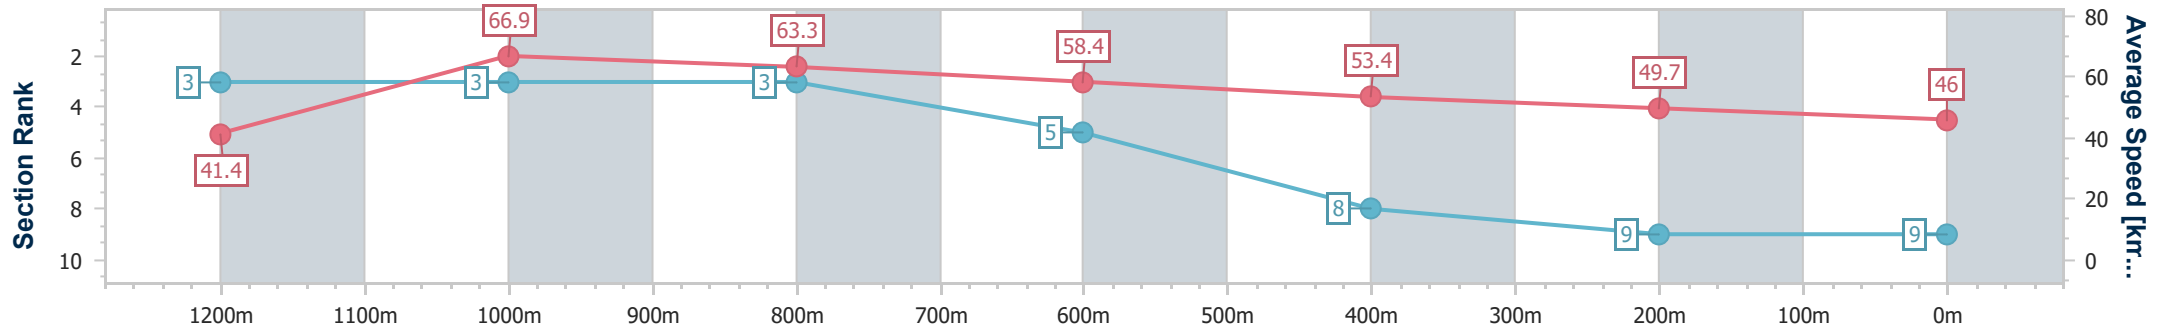

- [] Ranking at each section and finish
- .-.- No data available at this section
- NA No data available

Horse/Jockey Name	Step Lively
Final Rank	9
Fastest Section Time (Section)	0:08.68 (Overall)
Top Speed [km/h] (Section)	67.6 (1200m)
Race State	Finished

Toowoomba QLD Professional

Race 9: BARRIER REEF POOLS Maiden Handicap - 1300m

25 February 2023 - 20:59

Track Rating: Good 3, Weather: Fine, Rail Position: +2m Entire

Section	Overall	1200m	1000m	800m	600m	400m	200m
Section Times	1:27.10 [9] (0:08.68)	1:18.42 [3] (0:10.79)	1:07.63 [3] (0:11.45)	0:56.18 [3] (0:12.44)	0:43.74 [5] (0:13.64)	0:30.10 [8] (0:14.48)	0:15.62 [9] (0:15.62)
Average Speed [km/h]	41.4	66.9	63.3	58.4	53.4	49.7	46.0
Top Speed [km/h]	64.7	67.6	65.4	61.3	56.4	51.2	48.0
Avg. Dist. to Rail [m]	9.4	4.8	2.2	3.0	1.8	0.7	2.5
Avg. Stride Freq. [Hz]	2.4	2.4	2.5	2.4	2.3	2.2	2.1
Avg. Stride Length [m]	4.9	7.7	6.9	6.8	6.4	6.2	6.1

- [] Ranking at each section and finish
- .-.- No data available at this section
- NA No data available