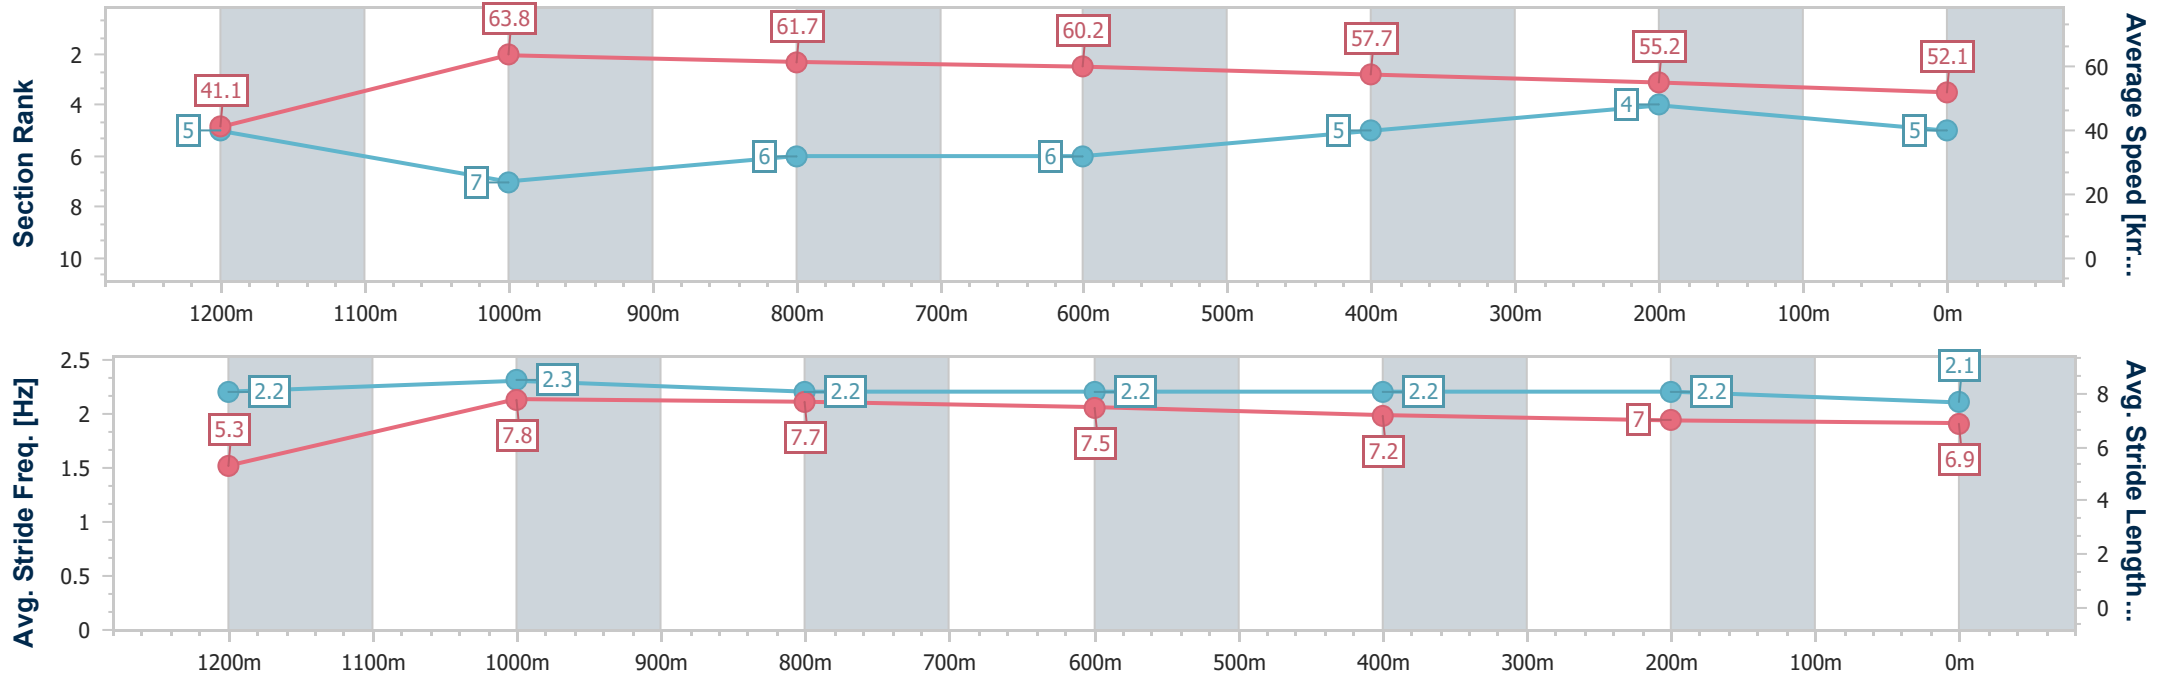

- [] Ranking at each section and finish
- .-.- No data available at this section
- NA No data available

Horse/Jockey Name	War Hope
Final Rank	5
Fastest Section Time (Section)	0:08.79 (Overall)
Top Speed [km/h] (Section)	65.3 (1200m)
Race State	Finished

Toowoomba QLD Professional

Race 9: BARRIER REEF POOLS Maiden Handicap - 1300m

25 February 2023 - 20:59

Track Rating: Good 3, Weather: Fine, Rail Position: +2m Entire

Section	Overall	1200m	1000m	800m	600m	400m	200m
Section Times	1:23.21 [5] (0:08.79)	1:14.42 [5] (0:11.29)	1:03.13 [7] (0:11.71)	0:51.42 [6] (0:11.98)	0:39.44 [6] (0:12.54)	0:26.90 [5] (0:13.12)	0:13.78 [4] (0:13.78)
Average Speed [km/h]	41.1	63.8	61.7	60.2	57.7	55.2	52.1
Top Speed [km/h]	63.0	65.3	62.4	60.9	60.0	56.4	53.8
Avg. Dist. to Rail [m]	2.8	0.5	0.7	1.3	0.8	1.9	3.2
Avg. Stride Freq. [Hz]	2.2	2.3	2.2	2.2	2.2	2.2	2.1
Avg. Stride Length [m]	5.3	7.8	7.7	7.5	7.2	7.0	6.9

- [] Ranking at each section and finish
- .-.- No data available at this section
- NA No data available

Horse/Jockey Name	Raging Water
Final Rank	6
Fastest Section Time (Section)	0:09.34 (Overall)
Top Speed [km/h] (Section)	63.2 (1000m)
Race State	Finished