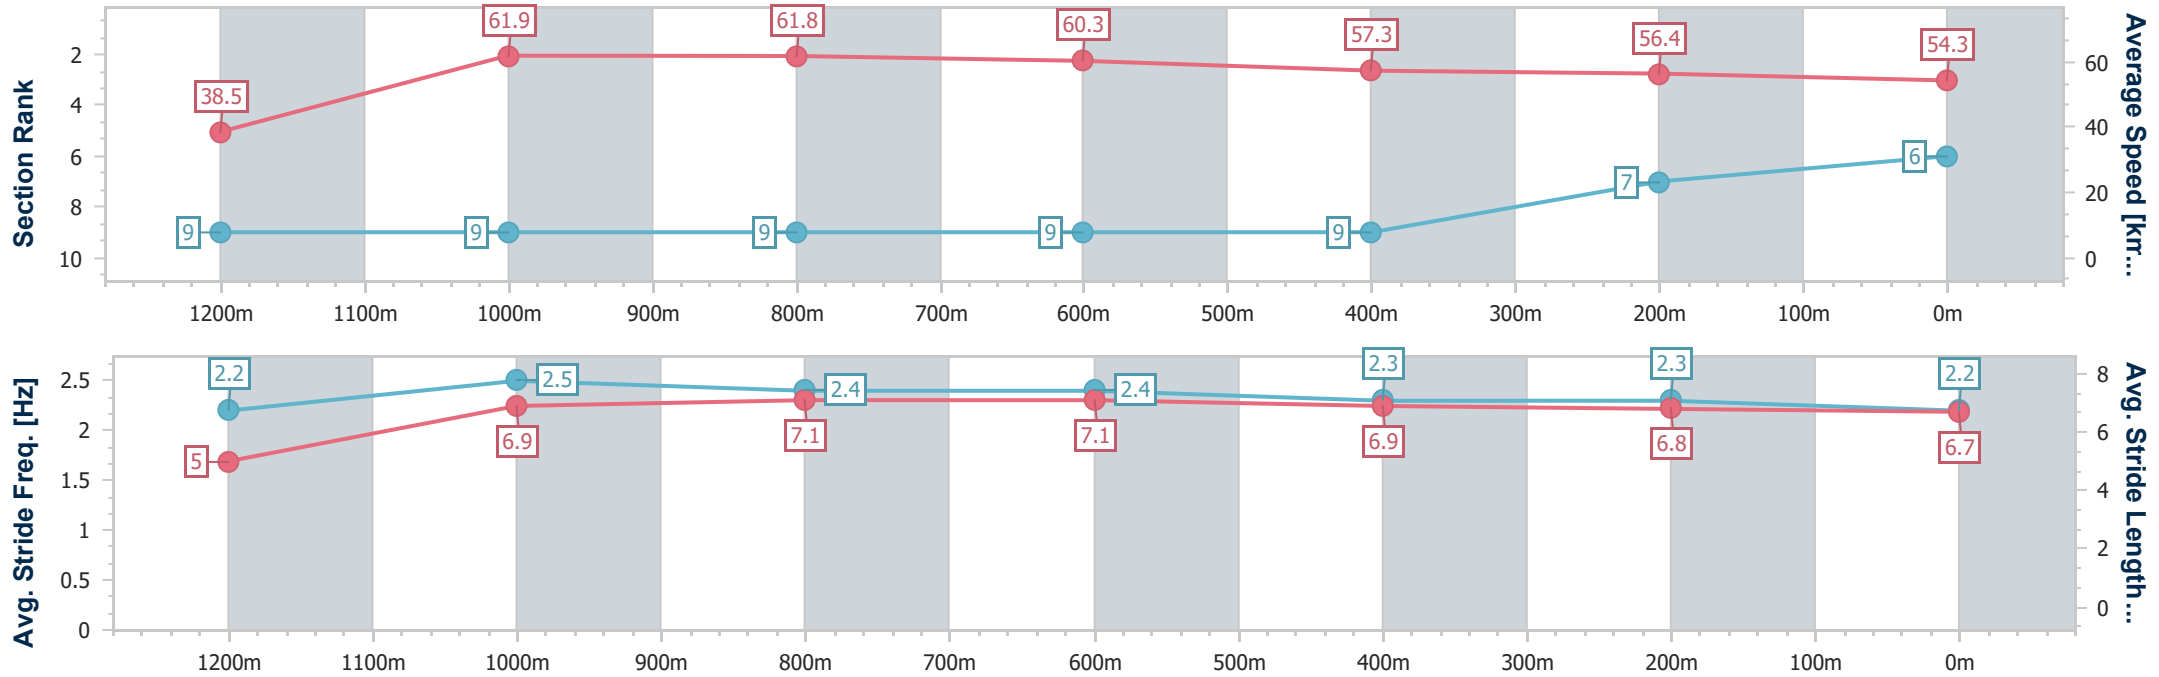

- [] Ranking at each section and finish
- .-.- No data available at this section
- NA No data available

Horse/Jockey Name	Raging Water
Final Rank	6
Fastest Section Time (Section)	0:09.34 (Overall)
Top Speed [km/h] (Section)	63.2 (1000m)
Race State	Finished

Toowoomba QLD Professional
 Race 9: BARRIER REEF POOLS Maiden Handicap - 1300m
 25 February 2023 - 20:59
 Track Rating: Good 3, Weather: Fine, Rail Position: +2m Entire

Section	Overall	1200m	1000m	800m	600m	400m	200m
Section Times	1:23.39 [6] (0:09.34)	1:14.05 [9] (0:11.64)	1:02.41 [9] (0:11.67)	0:50.74 [9] (0:11.96)	0:38.78 [9] (0:12.64)	0:26.14 [9] (0:12.89)	0:13.25 [7] (0:13.25)
Average Speed [km/h]	38.5	61.9	61.8	60.3	57.3	56.4	54.3
Top Speed [km/h]	58.4	62.9	63.2	61.2	60.0	57.8	55.6
Avg. Dist. to Rail [m]	2.6	1.4	0.6	1.2	0.9	3.3	4.8
Avg. Stride Freq. [Hz]	2.2	2.5	2.4	2.4	2.3	2.3	2.2
Avg. Stride Length [m]	5.0	6.9	7.1	7.1	6.9	6.8	6.7