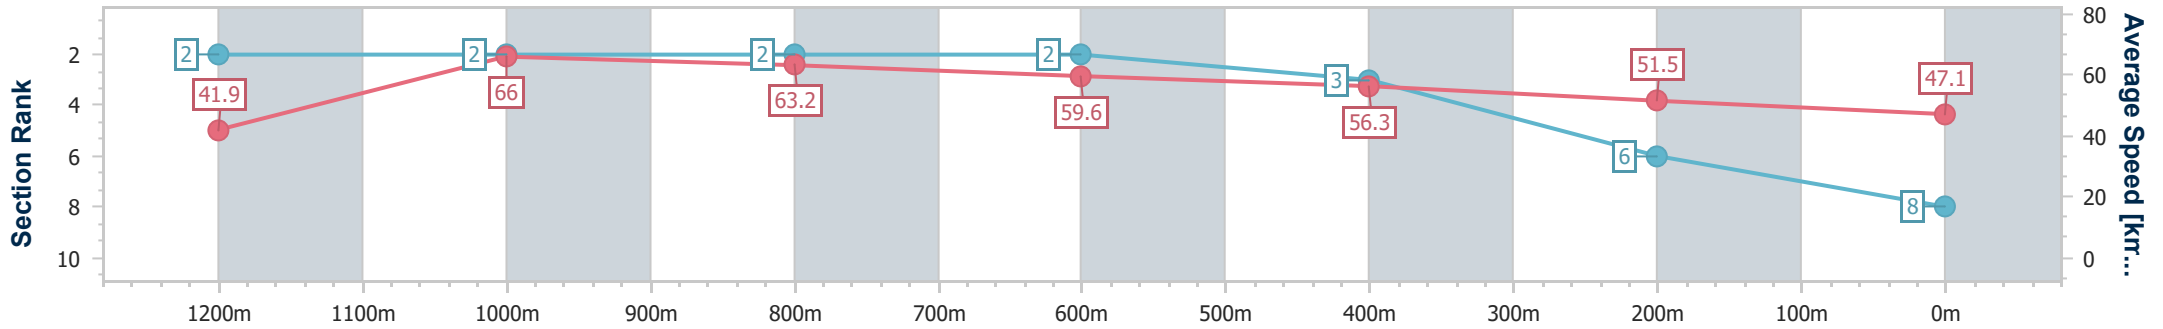

Toowoomba QLD Professional

Race 9: BARRIER REEF POOLS Maiden Handicap - 1300m

25 February 2023 - 20:59

Track Rating: Good 3, Weather: Fine, Rail Position: +2m Entire

Section	Overall	1200m	1000m	800m	600m	400m	200m
Section Times	1:24.16 [7] (0:08.93)	1:15.23 [7] (0:11.09)	1:04.14 [6] (0:11.73)	0:52.41 [7] (0:12.07)	0:40.34 [7] (0:12.97)	0:27.37 [7] (0:13.44)	0:13.93 [8] (0:13.93)
Average Speed [km/h]	40.4	65.0	62.1	60.4	56.4	54.0	51.5
Top Speed [km/h]	64.9	66.8	63.1	61.9	59.5	55.3	54.3
Avg. Dist. to Rail [m]	6.1	2.1	2.8	3.5	3.1	2.4	3.5
Avg. Stride Freq. [Hz]	2.5	2.5	2.5	2.4	2.4	2.3	2.3
Avg. Stride Length [m]	4.7	7.2	7.0	6.9	6.5	6.4	6.3

- [] Ranking at each section and finish
- .-.- No data available at this section
- NA No data available

Horse/Jockey Name	Shooting Jet
Final Rank	8
Fastest Section Time (Section)	0:08.58 (Overall)
Top Speed [km/h] (Section)	67.7 (1200m)
Race State	Finished

Toowoomba QLD Professional
 Race 9: BARRIER REEF POOLS Maiden Handicap - 1300m
 25 February 2023 - 20:59
 Track Rating: Good 3, Weather: Fine, Rail Position: +2m Entire

Section	Overall	1200m	1000m	800m	600m	400m	200m
Section Times	1:25.31 [8] (0:08.58)	1:16.73 [2] (0:10.93)	1:05.80 [2] (0:11.32)	0:54.48 [2] (0:12.10)	0:42.38 [2] (0:12.98)	0:29.40 [3] (0:14.14)	0:15.26 [6] (0:15.26)
Average Speed [km/h]	41.9	66.0	63.2	59.6	56.3	51.5	47.1
Top Speed [km/h]	66.0	67.7	65.3	60.8	59.2	54.4	48.9
Avg. Dist. to Rail [m]	4.0	1.1	1.7	0.8	2.7	3.1	2.2
Avg. Stride Freq. [Hz]	2.2	2.3	2.3	2.2	2.2	2.1	2.0
Avg. Stride Length [m]	5.5	7.9	7.6	7.5	7.2	6.8	6.5

- [] Ranking at each section and finish
- .-.- No data available at this section
- NA No data available

Horse/Jockey Name	Step Lively
Final Rank	9
Fastest Section Time (Section)	0:08.68 (Overall)
Top Speed [km/h] (Section)	67.6 (1200m)
Race State	Finished