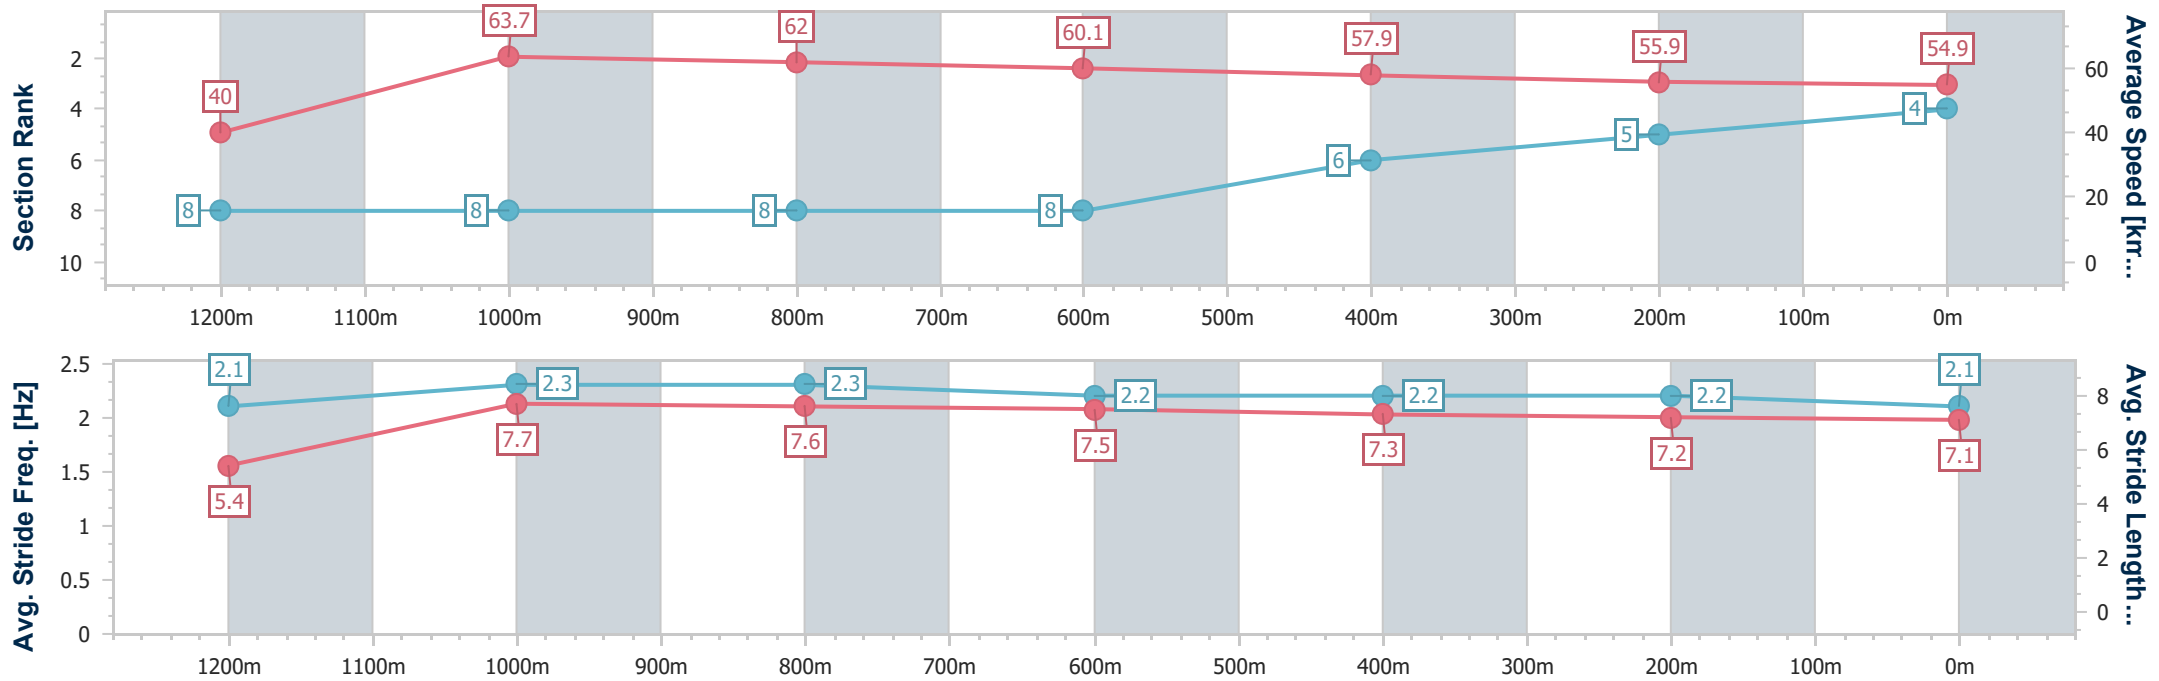

Toowoomba QLD Professional

Race 9: BARRIER REEF POOLS Maiden Handicap - 1300m

25 February 2023 - 20:59

Track Rating: Good 3, Weather: Fine, Rail Position: +2m Entire

Section	Overall	1200m	1000m	800m	600m	400m	200m
Section Times	1:22.80 [4] (0:09.00)	1:13.80 [8] (0:11.33)	1:02.47 [8] (0:11.67)	0:50.80 [8] (0:12.07)	0:38.73 [8] (0:12.63)	0:26.10 [6] (0:13.00)	0:13.10 [5] (0:13.10)
Average Speed [km/h]	40.0	63.7	62.0	60.1	57.9	55.9	54.9
Top Speed [km/h]	60.6	64.5	63.7	60.9	59.4	57.4	55.9
Avg. Dist. to Rail [m]	8.0	4.1	1.6	2.2	2.9	3.6	5.1
Avg. Stride Freq. [Hz]	2.1	2.3	2.3	2.2	2.2	2.2	2.1
Avg. Stride Length [m]	5.4	7.7	7.6	7.5	7.3	7.2	7.1

- [] Ranking at each section and finish
- .-.- No data available at this section
- NA No data available

Horse/Jockey Name	War Hope
Final Rank	5
Fastest Section Time (Section)	0:08.79 (Overall)
Top Speed [km/h] (Section)	65.3 (1200m)
Race State	Finished