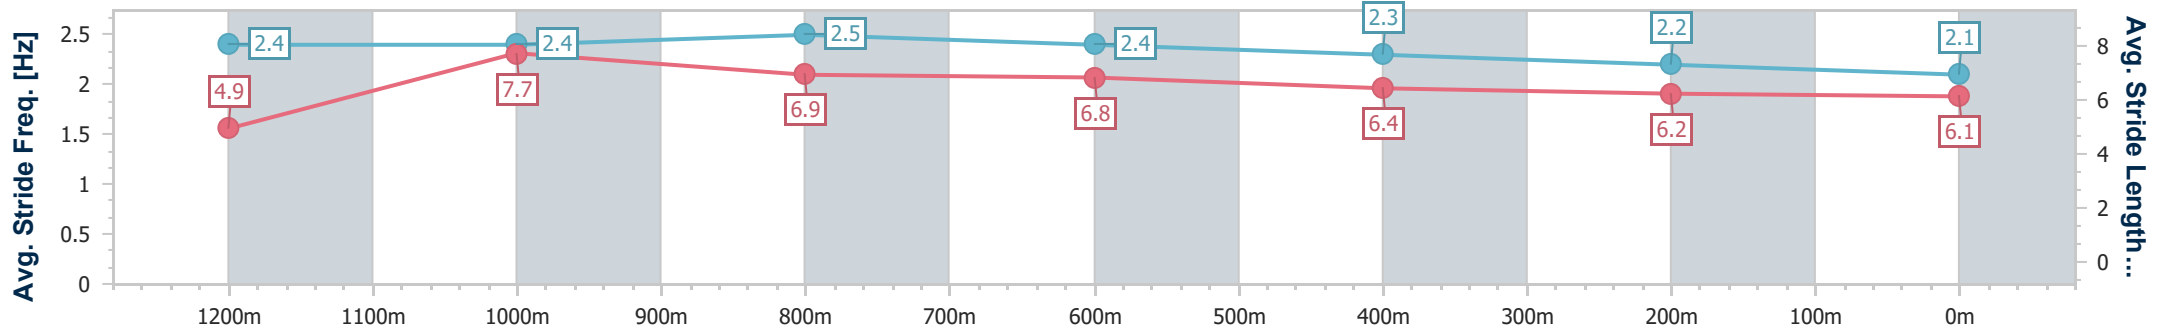

- [] Ranking at each section and finish
- .-.- No data available at this section
- NA No data available

Horse/Jockey Name	Step Lively
Final Rank	9
Fastest Section Time (Section)	0:08.68 (Overall)
Top Speed [km/h] (Section)	67.6 (1200m)
Race State	Finished

Toowoomba QLD Professional

Race 9: BARRIER REEF POOLS Maiden Handicap - 1300m

25 February 2023 - 20:59

Track Rating: Good 3, Weather: Fine, Rail Position: +2m Entire

Section	Overall	1200m	1000m	800m	600m	400m	200m
Section Times	1:27.10 [9] (0:08.68)	1:18.42 [3] (0:10.79)	1:07.63 [3] (0:11.45)	0:56.18 [3] (0:12.44)	0:43.74 [5] (0:13.64)	0:30.10 [8] (0:14.48)	0:15.62 [9] (0:15.62)
Average Speed [km/h]	41.4	66.9	63.3	58.4	53.4	49.7	46.0
Top Speed [km/h]	64.7	67.6	65.4	61.3	56.4	51.2	48.0
Avg. Dist. to Rail [m]	9.4	4.8	2.2	3.0	1.8	0.7	2.5
Avg. Stride Freq. [Hz]	2.4	2.4	2.5	2.4	2.3	2.2	2.1
Avg. Stride Length [m]	4.9	7.7	6.9	6.8	6.4	6.2	6.1

- [] Ranking at each section and finish
- .-.- No data available at this section
- NA No data available