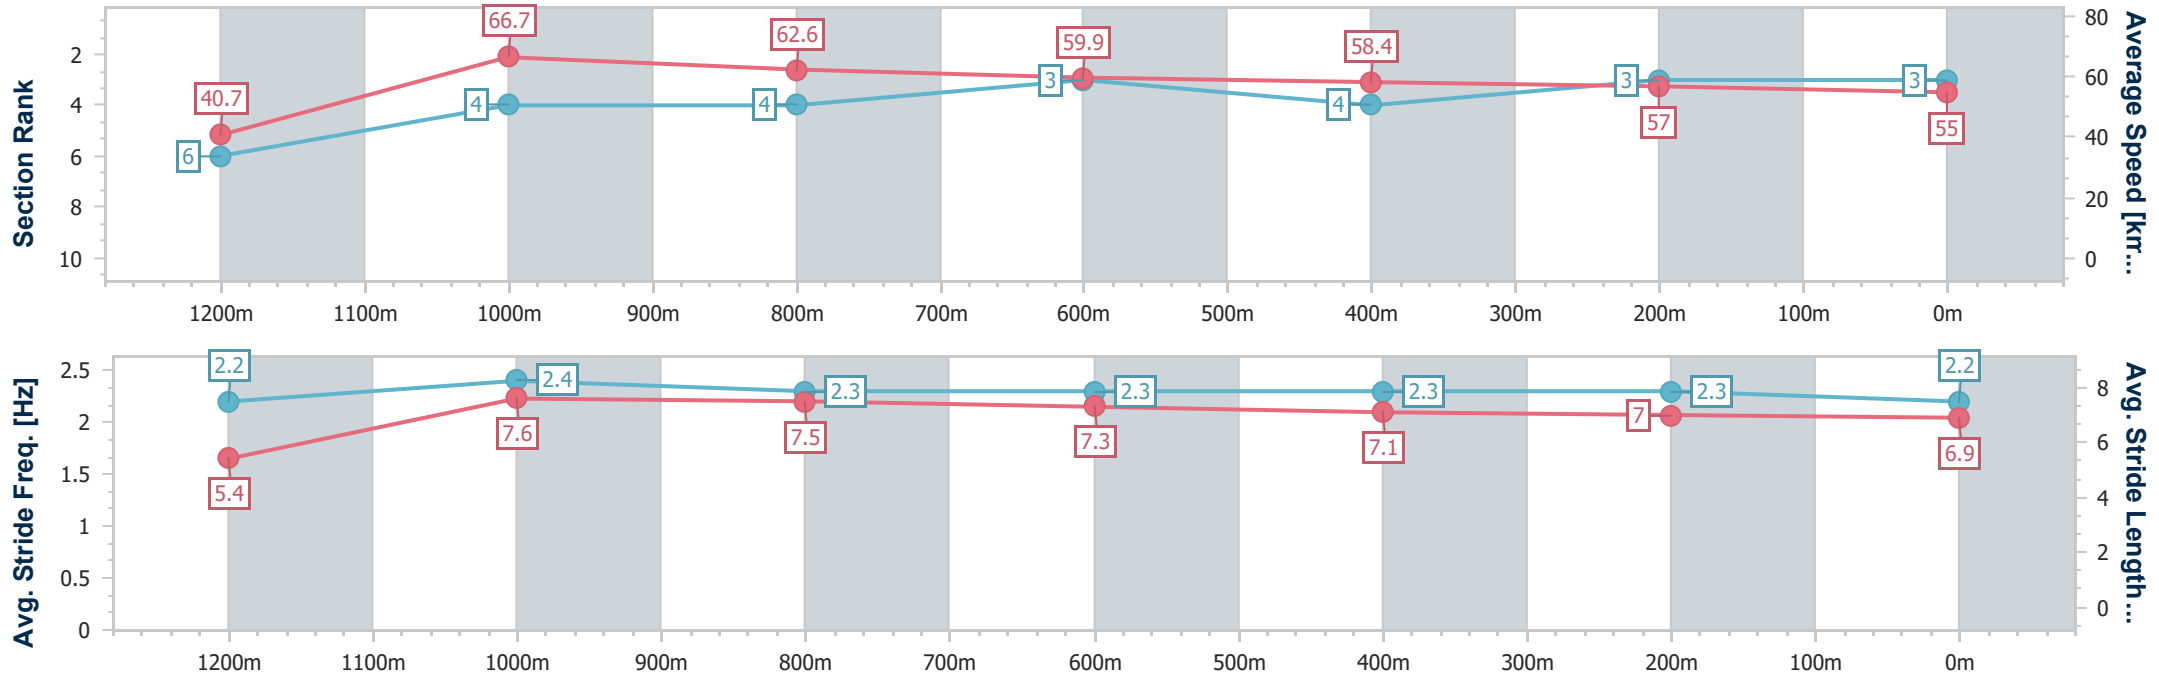

Toowoomba QLD Professional

Race 9: BARRIER REEF POOLS Maiden Handicap - 1300m

25 February 2023 - 20:59

Track Rating: Good 3, Weather: Fine, Rail Position: +2m Entire

Section	Overall	1200m	1000m	800m	600m	400m	200m
Section Times	1:21.69 [3] (0:08.83)	1:12.86 [6] (0:10.82)	1:02.04 [4] (0:11.58)	0:50.46 [4] (0:12.11)	0:38.35 [3] (0:12.60)	0:25.75 [4] (0:12.70)	0:13.05 [3] (0:13.05)
Average Speed [km/h]	40.7	66.7	62.6	59.9	58.4	57.0	55.0
Top Speed [km/h]	63.2	68.8	64.6	61.3	60.7	57.6	56.2
Avg. Dist. to Rail [m]	7.4	2.9	1.7	3.3	3.9	1.7	3.1
Avg. Stride Freq. [Hz]	2.2	2.4	2.3	2.3	2.3	2.3	2.2
Avg. Stride Length [m]	5.4	7.6	7.5	7.3	7.1	7.0	6.9