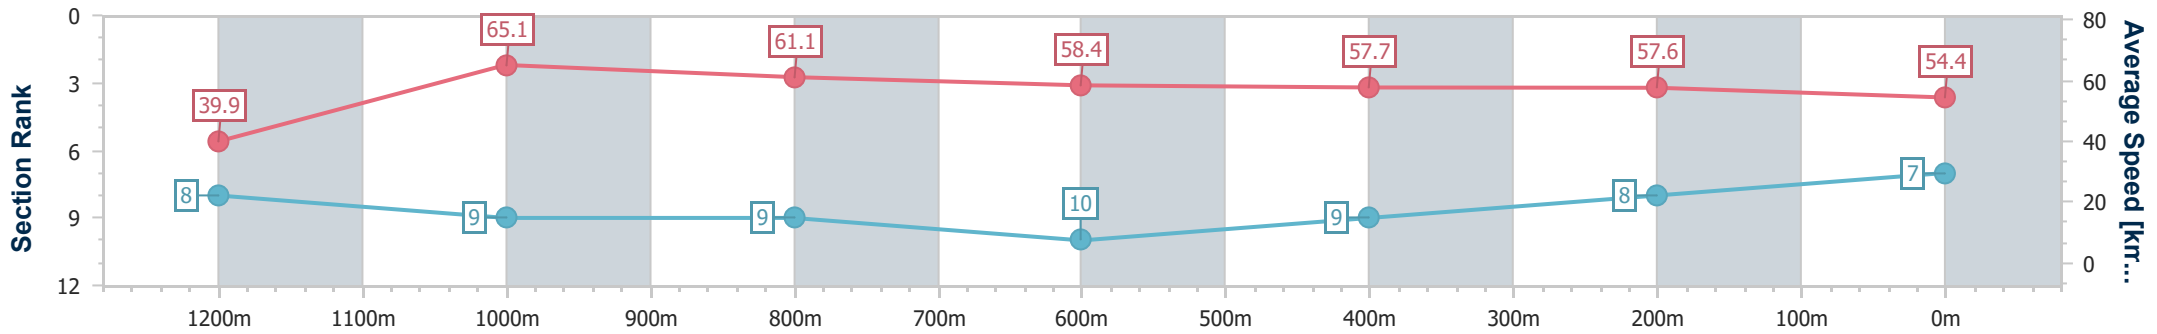

Horse/Jockey Name	Reg 'N' Kath
Final Rank	7
Fastest Section Time (Section)	0:09.00 (Overall)
Top Speed [km/h] (Section)	67.0 (1200m)
Race State	Finished

Toowoomba QLD Professional
Race 8: TAB - DOWNLOAD THE APP Maiden Handicap - 1300m
25 February 2023 - 20:25
Track Rating: Good 3, Weather: Fine, Rail Position: +2m Entire

Section	Overall	1200m	1000m	800m	600m	400m	200m
Section Times	1:22.82 [7] (0:09.00)	1:13.82 [8] (0:11.07)	1:02.75 [9] (0:11.82)	0:50.93 [9] (0:12.42)	0:38.51 [10] (0:12.65)	0:25.86 [9] (0:12.65)	0:13.21 [8] (0:13.21)
Average Speed [km/h]	39.9	65.1	61.1	58.4	57.7	57.6	54.4
Top Speed [km/h]	61.7	67.0	63.3	59.8	58.9	59.4	57.0
Avg. Dist. to Rail [m]	2.0	0.4	0.9	2.0	2.6	3.6	4.6
Avg. Stride Freq. [Hz]	2.1	2.5	2.4	2.4	2.4	2.4	2.3
Avg. Stride Length [m]	5.3	7.2	7.1	6.9	6.7	6.8	6.7

- [ ] Ranking at each section and finish
- -.-.- No data available at this section
- NA No data available