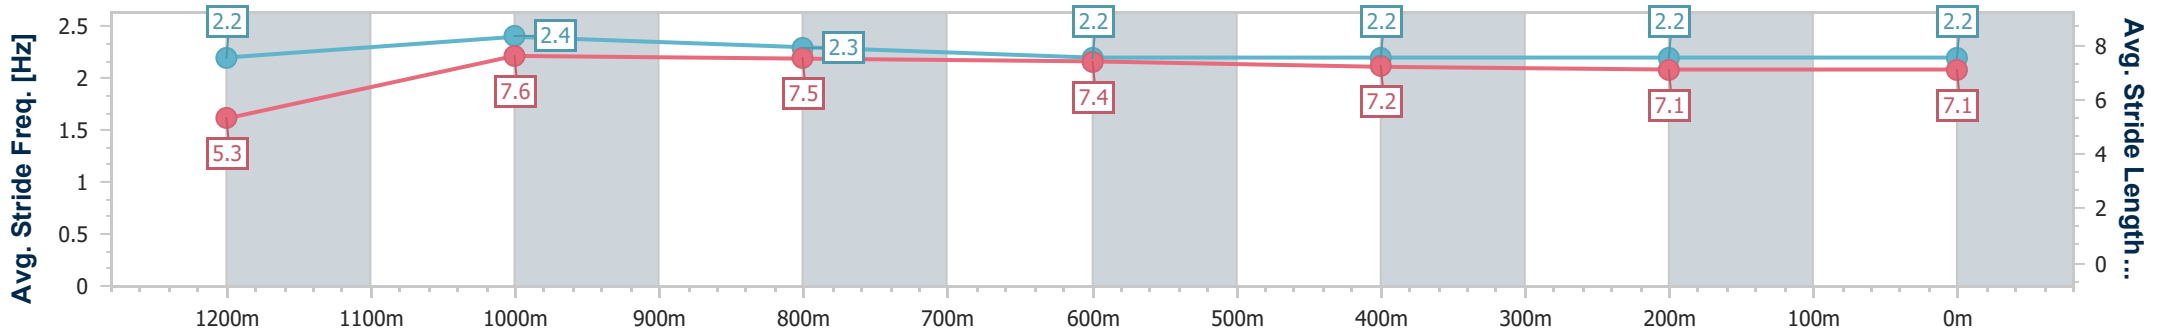

Horse/Jockey Name	My Whistleblower
Final Rank	5
Fastest Section Time (Section)	0:08.57 (Overall)
Top Speed [km/h] (Section)	67.5 (1200m)
Race State	Finished

Toowoomba QLD Professional
Race 8: TAB - DOWNLOAD THE APP Maiden Handicap - 1300m
25 February 2023 - 20:25
Track Rating: Good 3, Weather: Fine, Rail Position: +2m Entire

Section	Overall	1200m	1000m	800m	600m	400m	200m
Section Times	1:21.68 [5] (0:08.57)	1:13.11 [2] (0:10.85)	1:02.26 [3] (0:11.73)	0:50.53 [2] (0:12.33)	0:38.20 [2] (0:12.59)	0:25.61 [2] (0:12.62)	0:12.99 [3] (0:12.99)
Average Speed [km/h]	42.0	66.5	62.2	59.1	58.1	57.7	55.4
Top Speed [km/h]	64.9	67.5	65.8	59.8	58.9	59.2	57.1
Avg. Dist. to Rail [m]	6.1	2.4	2.9	3.8	3.0	3.1	0.7
Avg. Stride Freq. [Hz]	2.2	2.4	2.3	2.2	2.2	2.2	2.2
Avg. Stride Length [m]	5.3	7.6	7.5	7.4	7.2	7.1	7.1

- [ ] Ranking at each section and finish
- -.-.- No data available at this section
- NA No data available