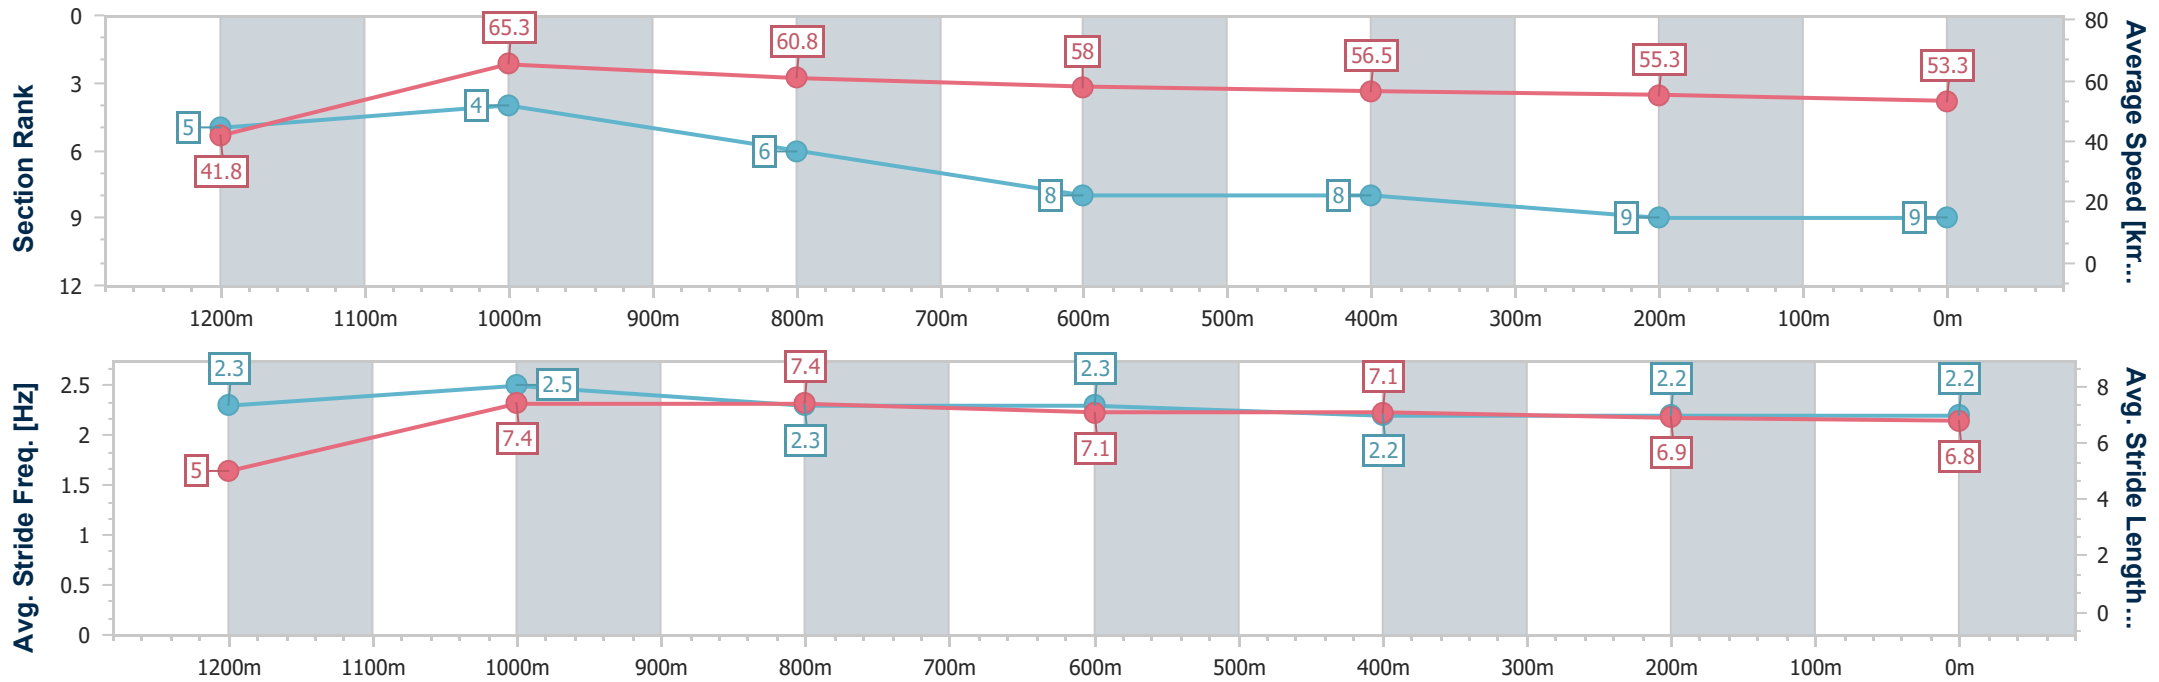

Toowoomba QLD Professional
 Race 8: TAB - DOWNLOAD THE APP Maiden Handicap - 1300m
 25 February 2023 - 20:25
 Track Rating: Good 3, Weather: Fine, Rail Position: +2m Entire

Section	Overall	1200m	1000m	800m	600m	400m	200m
Section Times	1:23.26 [8] (0:08.43)	1:14.83 [1] (0:10.96)	1:03.87 [2] (0:11.81)	0:52.06 [3] (0:12.50)	0:39.56 [3] (0:12.68)	0:26.88 [5] (0:13.02)	0:13.86 [6] (0:13.86)
Average Speed [km/h]	42.8	65.8	61.1	58.0	57.3	55.6	51.8
Top Speed [km/h]	66.1	66.7	64.7	58.6	58.6	57.6	53.2
Avg. Dist. to Rail [m]	4.8	0.5	0.8	2.6	1.7	1.5	0.8
Avg. Stride Freq. [Hz]	2.3	2.5	2.4	2.3	2.3	2.3	2.2
Avg. Stride Length [m]	5.2	7.3	7.1	7.1	6.8	6.7	6.5

- [] Ranking at each section and finish
- .-.- No data available at this section
- NA No data available

Horse/Jockey Name	Sir Johny
Final Rank	9
Fastest Section Time (Section)	0:08.62 (Overall)
Top Speed [km/h] (Section)	66.5 (1200m)
Race State	Finished

Toowoomba QLD Professional
 Race 8: TAB - DOWNLOAD THE APP Maiden Handicap - 1300m
 25 February 2023 - 20:25
 Track Rating: Good 3, Weather: Fine, Rail Position: +2m Entire

Section	Overall	1200m	1000m	800m	600m	400m	200m
Section Times	1:23.43 [9] (0:08.62)	1:14.81 [5] (0:11.05)	1:03.76 [4] (0:11.93)	0:51.83 [6] (0:12.52)	0:39.31 [8] (0:12.78)	0:26.53 [8] (0:13.04)	0:13.49 [9] (0:13.49)
Average Speed [km/h]	41.8	65.3	60.8	58.0	56.5	55.3	53.3
Top Speed [km/h]	64.4	66.5	63.7	59.4	57.9	56.4	54.7
Avg. Dist. to Rail [m]	6.8	3.4	2.2	2.0	1.0	0.6	1.6
Avg. Stride Freq. [Hz]	2.3	2.5	2.3	2.3	2.2	2.2	2.2
Avg. Stride Length [m]	5.0	7.4	7.4	7.1	7.1	6.9	6.8