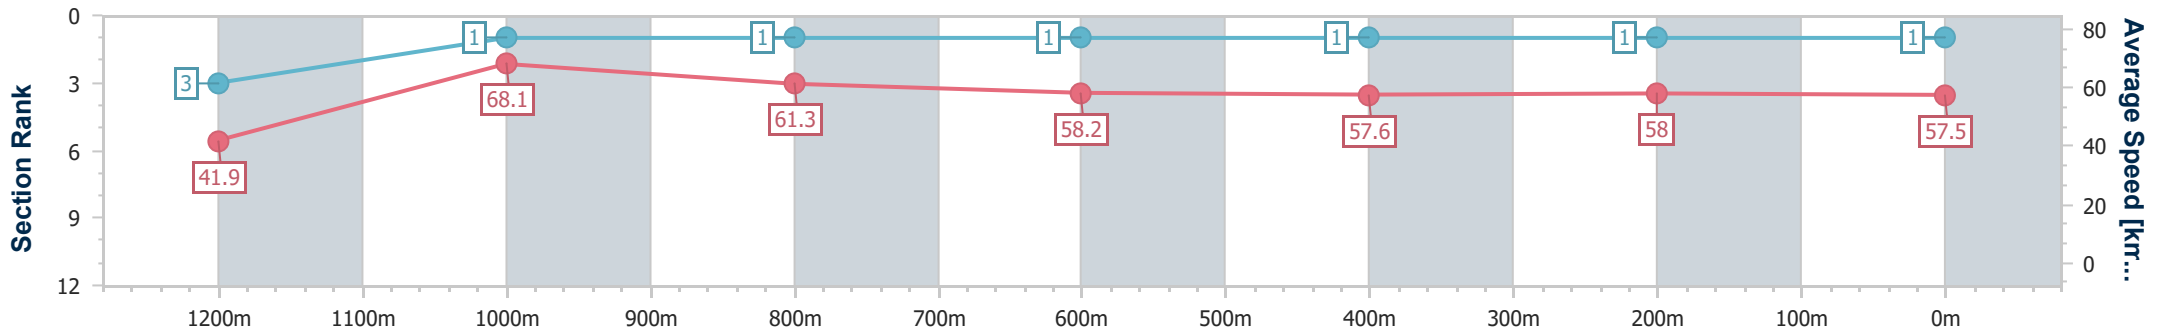

Horse/Jockey Name	It's A Mistake
Final Rank	1
Fastest Section Time (Section)	0:08.58 (Overall)
Top Speed [km/h] (Section)	69.5 (1200m)
Race State	Finished

Toowoomba QLD Professional
Race 8: TAB - DOWNLOAD THE APP Maiden Handicap - 1300m
25 February 2023 - 20:25
Track Rating: Good 3, Weather: Fine, Rail Position: +2m Entire

Section	Overall	1200m	1000m	800m	600m	400m	200m
Section Times	1:20.91 [1] (0:08.58)	1:12.33 [3] (0:10.63)	1:01.70 [1] (0:11.76)	0:49.94 [1] (0:12.39)	0:37.55 [1] (0:12.62)	0:24.93 [1] (0:12.43)	0:12.50 [1] (0:12.50)
Average Speed [km/h]	41.9	68.1	61.3	58.2	57.6	58.0	57.5
Top Speed [km/h]	66.2	69.5	65.8	58.9	58.3	58.6	58.5
Avg. Dist. to Rail [m]	9.3	3.2	0.5	1.3	1.5	0.5	0.9
Avg. Stride Freq. [Hz]	2.4	2.5	2.3	2.2	2.2	2.2	2.2
Avg. Stride Length [m]	5.0	7.7	7.4	7.3	7.2	7.2	7.1

- [ ] Ranking at each section and finish
- -.-.- No data available at this section
- NA No data available