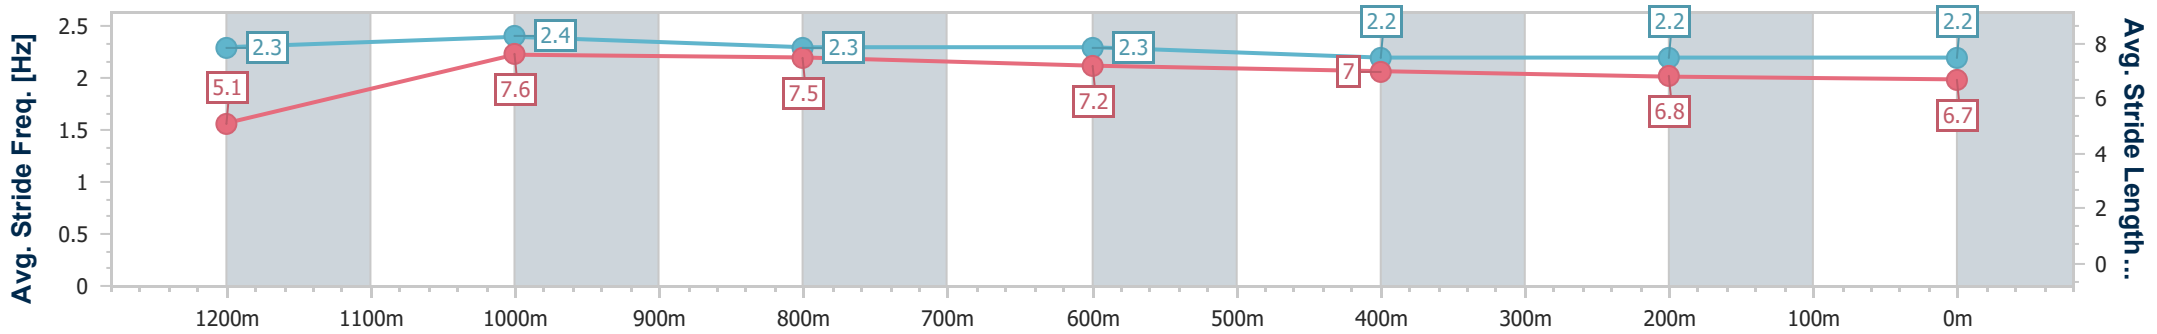

Horse/Jockey Name	Miss Mansfield
Final Rank	10
Fastest Section Time (Section)	0:08.81 (Overall)
Top Speed [km/h] (Section)	67.2 (1200m)
Race State	Finished

Toowoomba QLD Professional
Race 8: TAB - DOWNLOAD THE APP Maiden Handicap - 1300m
25 February 2023 - 20:25
Track Rating: Good 3, Weather: Fine, Rail Position: +2m Entire

Section	Overall	1200m	1000m	800m	600m	400m	200m
Section Times	1:23.99 [10] (0:08.81)	1:15.18 [6] (0:11.02)	1:04.16 [6] (0:11.76)	0:52.40 [5] (0:12.42)	0:39.98 [6] (0:13.01)	0:26.97 [10] (0:13.36)	0:13.61 [10] (0:13.61)
Average Speed [km/h]	40.9	65.4	61.5	58.4	56.1	54.1	52.7
Top Speed [km/h]	64.7	67.2	64.2	59.2	59.1	55.3	54.6
Avg. Dist. to Rail [m]	3.3	0.6	1.3	2.6	2.6	1.1	1.1
Avg. Stride Freq. [Hz]	2.3	2.4	2.3	2.3	2.2	2.2	2.2
Avg. Stride Length [m]	5.1	7.6	7.5	7.2	7.0	6.8	6.7

- [ ] Ranking at each section and finish
- -.-.- No data available at this section
- NA No data available