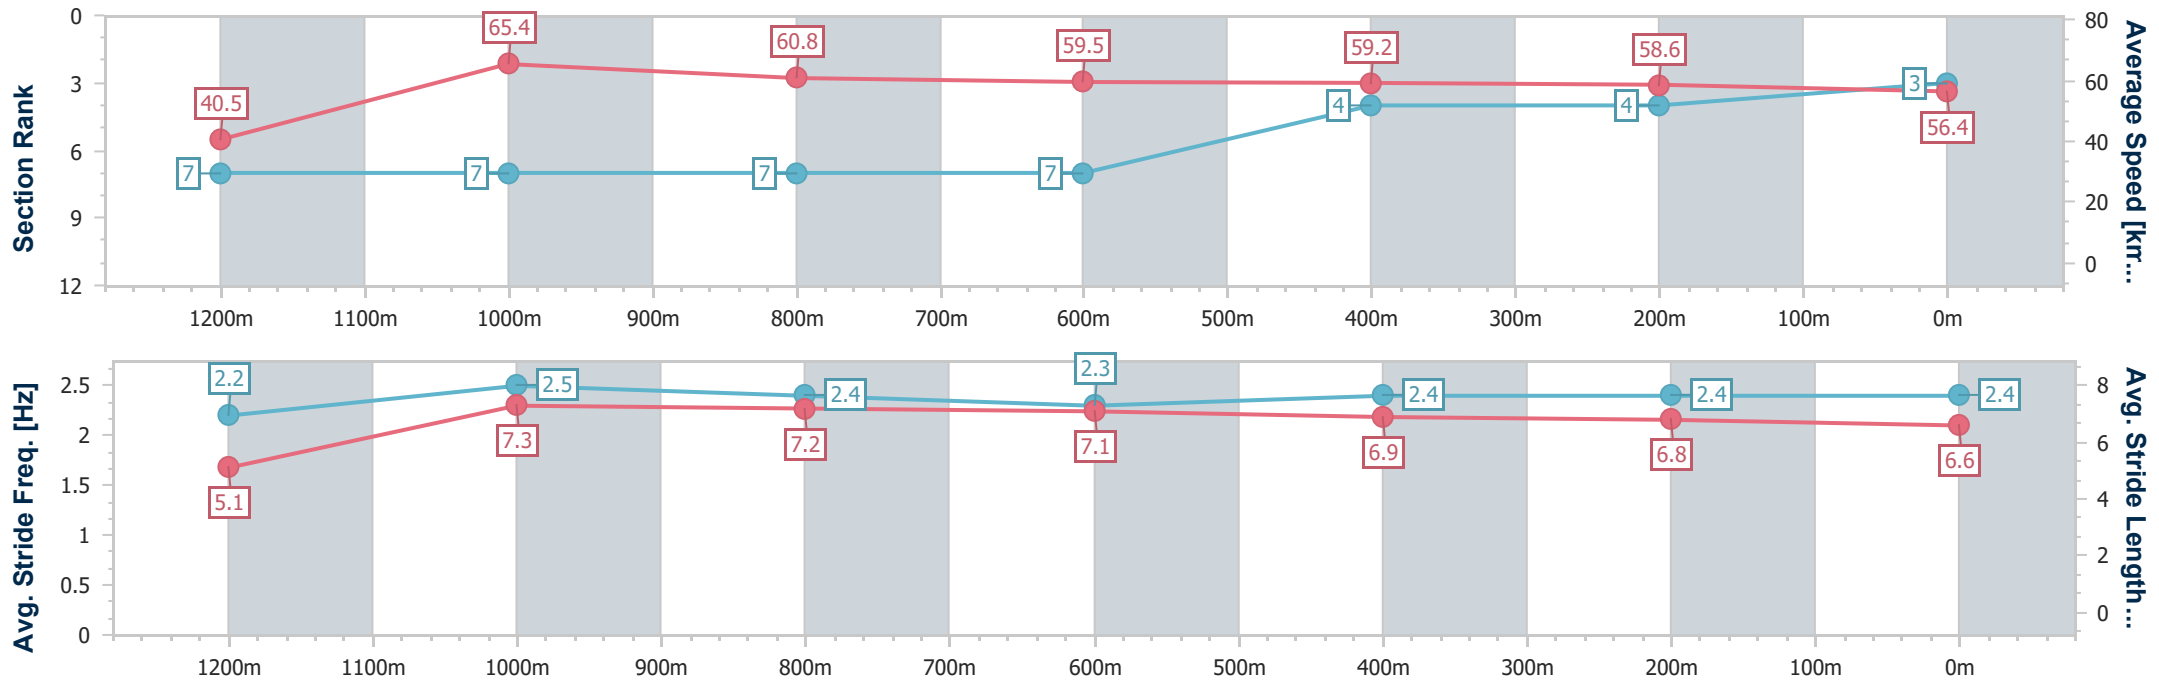

Horse/Jockey Name	Fletcher's Mutiny
Final Rank	3
Fastest Section Time (Section)	0:08.87 (Overall)
Top Speed [km/h] (Section)	67.1 (1200m)
Race State	Finished

Toowoomba QLD Professional
Race 8: TAB - DOWNLOAD THE APP Maiden Handicap - 1300m
25 February 2023 - 20:25
Track Rating: Good 3, Weather: Fine, Rail Position: +2m Entire

Section	Overall	1200m	1000m	800m	600m	400m	200m
Section Times	1:21.56 [3] (0:08.87)	1:12.69 [7] (0:11.06)	1:01.63 [7] (0:11.89)	0:49.74 [7] (0:12.21)	0:37.53 [7] (0:12.33)	0:25.20 [4] (0:12.47)	0:12.73 [4] (0:12.73)
Average Speed [km/h]	40.5	65.4	60.8	59.5	59.2	58.6	56.4
Top Speed [km/h]	62.1	67.1	63.5	60.5	60.3	59.9	58.4
Avg. Dist. to Rail [m]	8.7	3.3	1.3	2.8	2.9	4.3	3.8
Avg. Stride Freq. [Hz]	2.2	2.5	2.4	2.3	2.4	2.4	2.4
Avg. Stride Length [m]	5.1	7.3	7.2	7.1	6.9	6.8	6.6

- [ ] Ranking at each section and finish
- -.-.- No data available at this section
- NA No data available