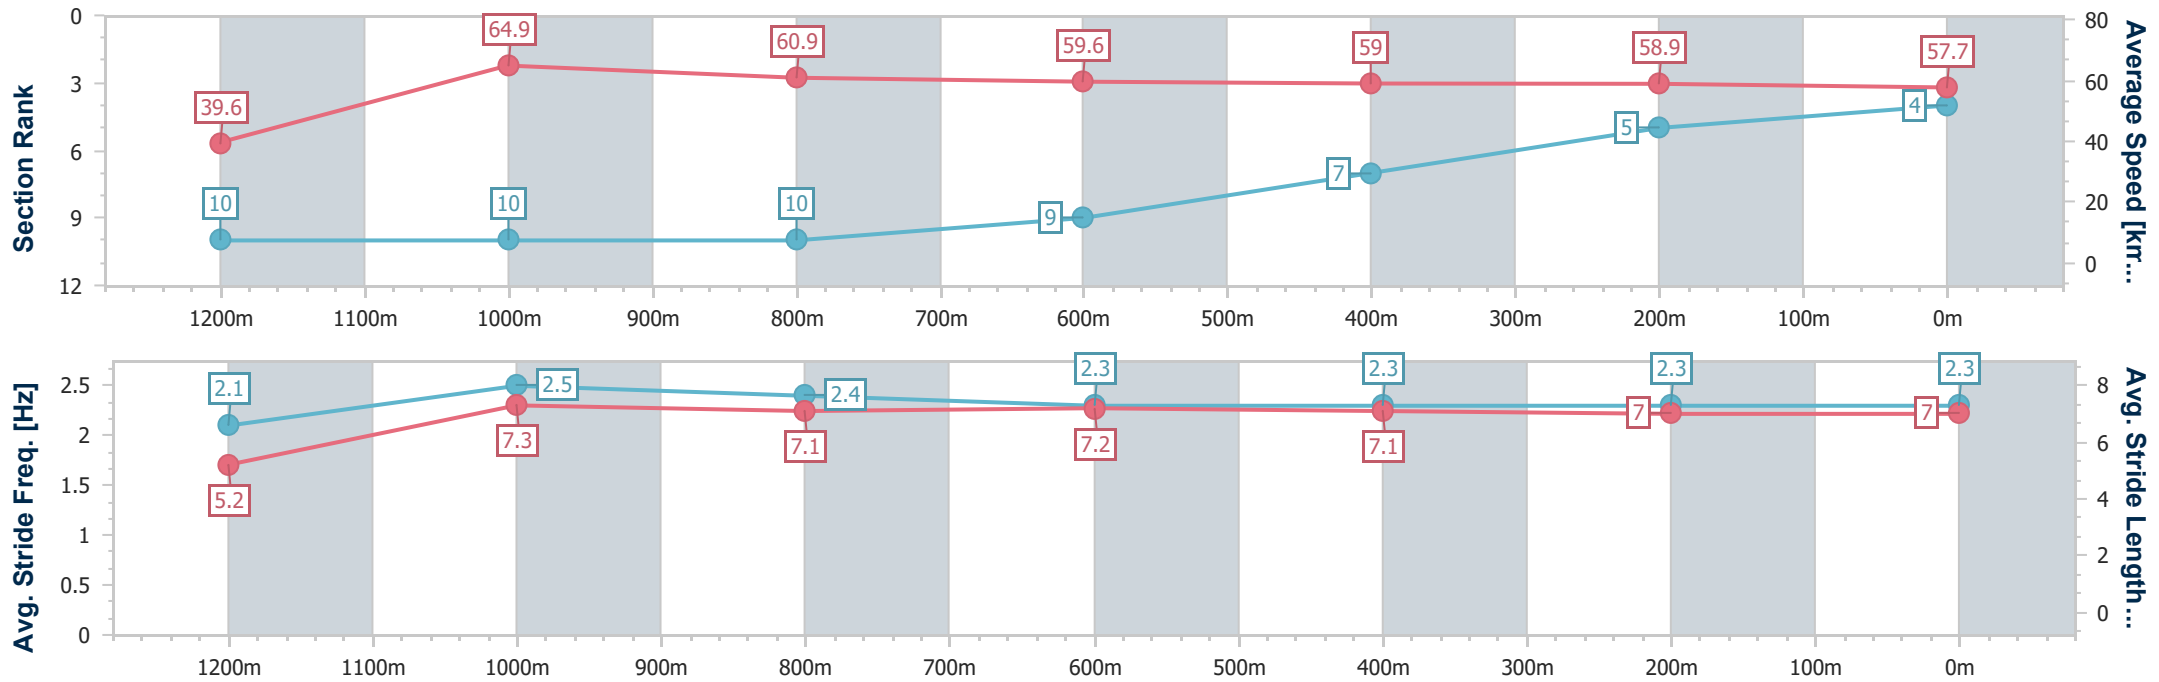

Toowoomba QLD Professional

Race 8: TAB - DOWNLOAD THE APP Maiden Handicap - 1300m

25 February 2023 - 20:25

Track Rating: Good 3, Weather: Fine, Rail Position: +2m Entire

Section	Overall	1200m	1000m	800m	600m	400m	200m
Section Times	1:21.60 [4] (0:09.10)	1:12.50 [10] (0:11.12)	1:01.38 [10] (0:11.90)	0:49.48 [10] (0:12.15)	0:37.33 [9] (0:12.43)	0:24.90 [7] (0:12.44)	0:12.46 [5]
Average Speed [km/h]	39.6	64.9	60.9	59.6	59.0	58.9	57.7
Top Speed [km/h]	62.0	67.1	63.3	62.0	60.8	59.9	59.1
Avg. Dist. to Rail [m]	9.2	1.7	0.6	2.6	4.1	3.6	1.8
Avg. Stride Freq. [Hz]	2.1	2.5	2.4	2.3	2.3	2.3	2.3
Avg. Stride Length [m]	5.2	7.3	7.1	7.2	7.1	7.0	7.0

- [] Ranking at each section and finish
- .-.- No data available at this section
- NA No data available

Horse/Jockey Name	My Whistleblower
Final Rank	5
Fastest Section Time (Section)	0:08.57 (Overall)
Top Speed [km/h] (Section)	67.5 (1200m)
Race State	Finished