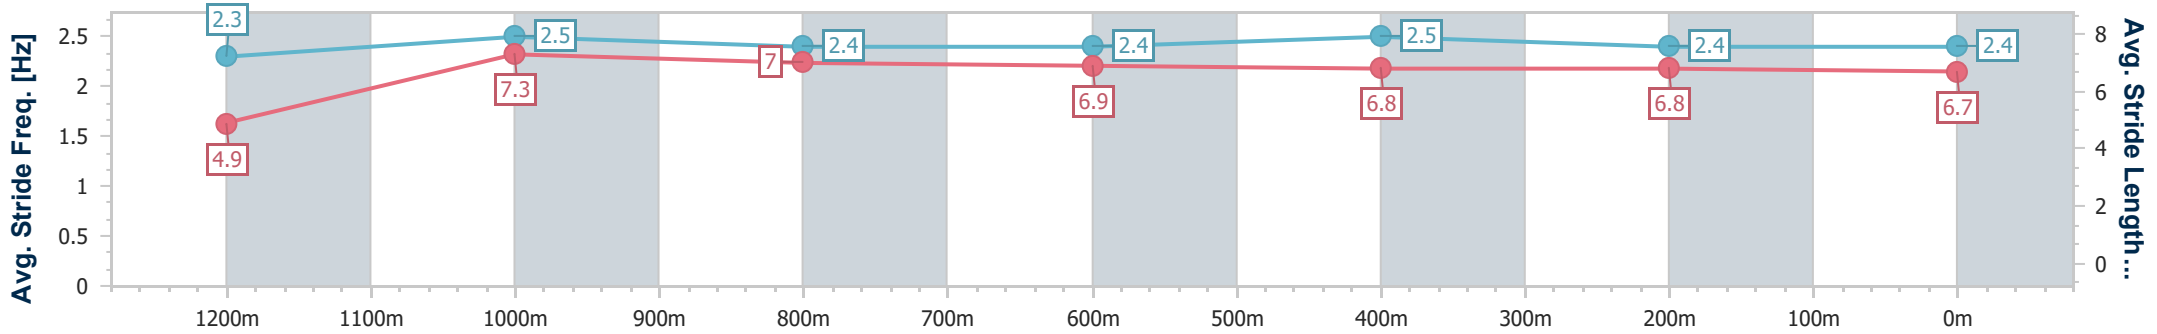

Toowoomba QLD Professional

Race 8: TAB - DOWNLOAD THE APP Maiden Handicap - 1300m

25 February 2023 - 20:25

Track Rating: Good 3, Weather: Fine, Rail Position: +2m Entire

Section	Overall	1200m	1000m	800m	600m	400m	200m
Section Times	1:21.17 [2] (0:09.02)	1:12.15 [9] (0:10.96)	1:01.19 [8] (0:11.85)	0:49.34 [8] (0:12.17)	0:37.17 [5] (0:12.26)	0:24.91 [3] (0:12.34)	0:12.57 [2] (0:12.57)
Average Speed [km/h]	40.0	65.9	61.1	59.9	60.0	59.1	57.1
Top Speed [km/h]	62.6	67.4	63.8	61.8	61.4	61.3	58.6
Avg. Dist. to Rail [m]	7.2	1.8	2.2	3.8	4.6	3.2	2.4
Avg. Stride Freq. [Hz]	2.3	2.5	2.4	2.4	2.5	2.4	2.4
Avg. Stride Length [m]	4.9	7.3	7.0	6.9	6.8	6.8	6.7