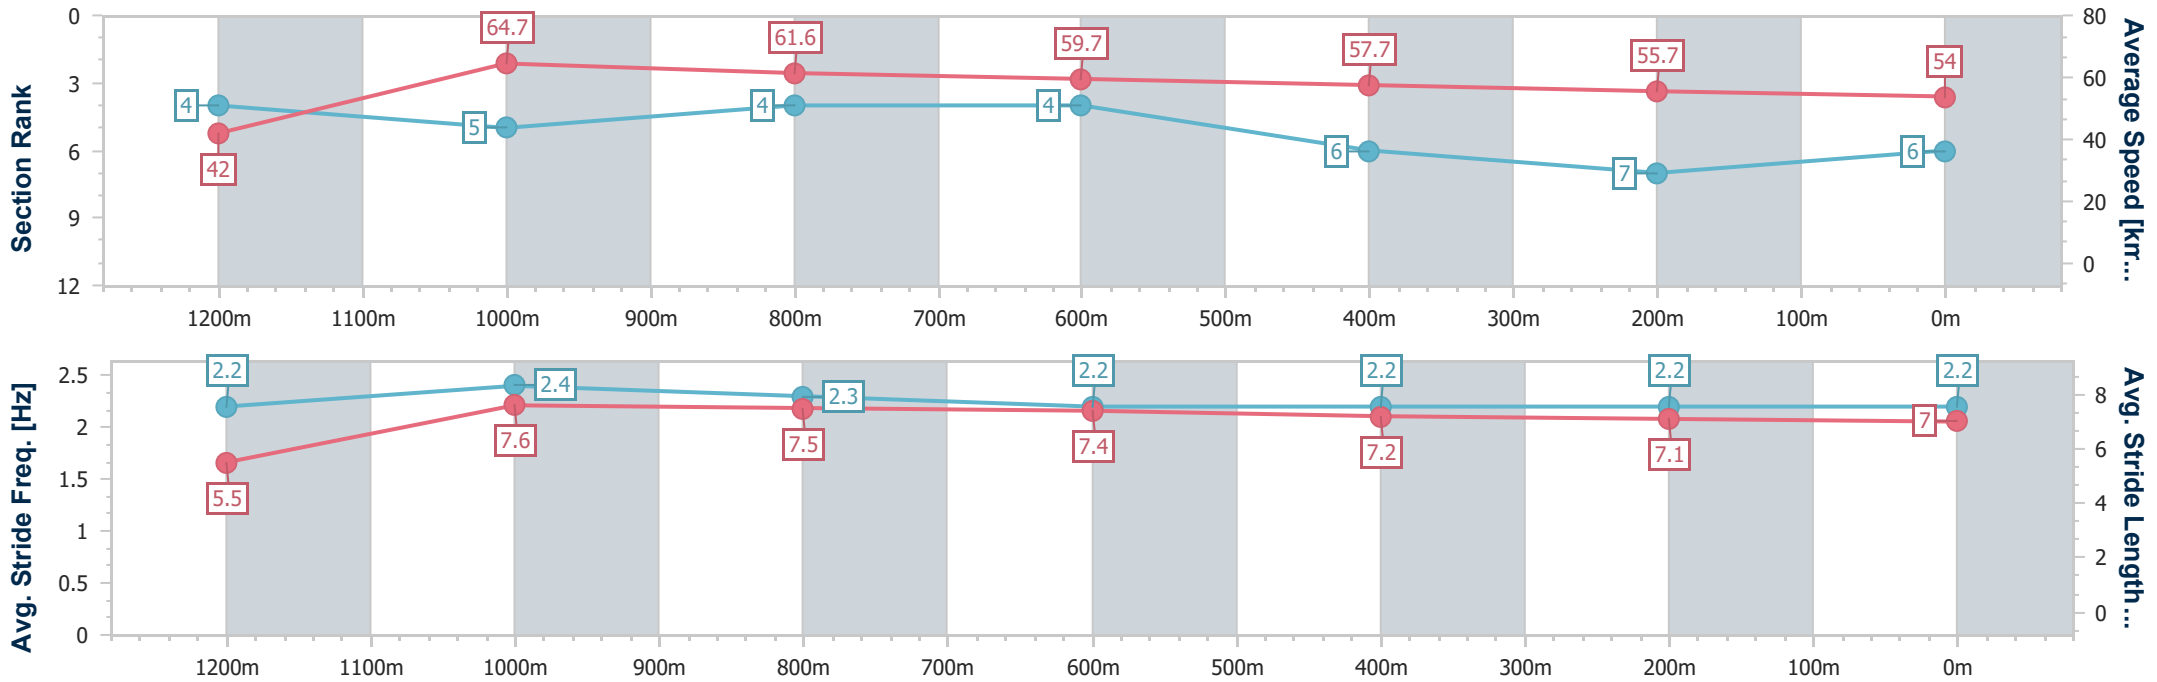

Horse/Jockey Name	Cometti
Final Rank	6
Fastest Section Time (Section)	0:08.60 (Overall)
Top Speed [km/h] (Section)	66.1 (1200m)
Race State	Finished

Toowoomba QLD Professional
Race 8: TAB - DOWNLOAD THE APP Maiden Handicap - 1300m
25 February 2023 - 20:25
Track Rating: Good 3, Weather: Fine, Rail Position: +2m Entire

Section	Overall	1200m	1000m	800m	600m	400m	200m
Section Times	1:22.81 [6] (0:08.60)	1:14.21 [4] (0:11.14)	1:03.07 [5] (0:11.80)	0:51.27 [4] (0:12.26)	0:39.01 [4] (0:12.67)	0:26.34 [6] (0:13.05)	0:13.29 [7] (0:13.29)
Average Speed [km/h]	42.0	64.7	61.6	59.7	57.7	55.7	54.0
Top Speed [km/h]	62.8	66.1	63.8	60.4	59.3	57.1	55.5
Avg. Dist. to Rail [m]	7.3	3.4	2.8	4.4	3.3	2.4	2.1
Avg. Stride Freq. [Hz]	2.2	2.4	2.3	2.2	2.2	2.2	2.2
Avg. Stride Length [m]	5.5	7.6	7.5	7.4	7.2	7.1	7.0

- [ ] Ranking at each section and finish
- -.-.- No data available at this section
- NA No data available