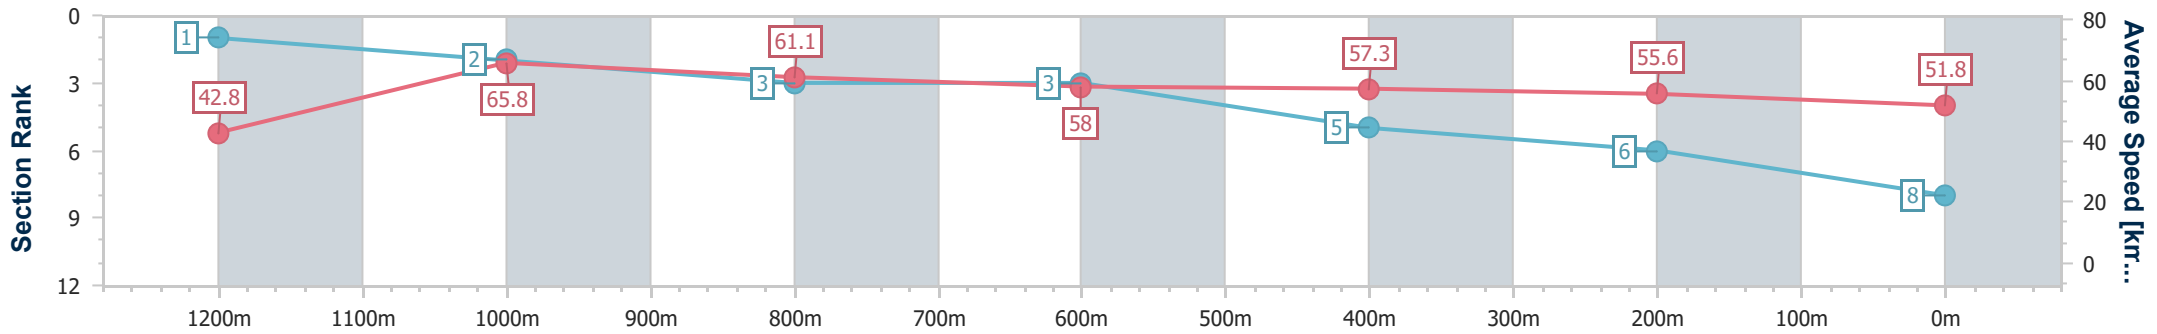

- [] Ranking at each section and finish
- .-.- No data available at this section
- NA No data available

Horse/Jockey Name	You Better You Bet
Final Rank	8
Fastest Section Time (Section)	0:08.43 (Overall)
Top Speed [km/h] (Section)	66.7 (1200m)
Race State	Finished

Toowoomba QLD Professional
 Race 8: TAB - DOWNLOAD THE APP Maiden Handicap - 1300m
 25 February 2023 - 20:25
 Track Rating: Good 3, Weather: Fine, Rail Position: +2m Entire

Section	Overall	1200m	1000m	800m	600m	400m	200m
Section Times	1:23.26 [8] (0:08.43)	1:14.83 [1] (0:10.96)	1:03.87 [2] (0:11.81)	0:52.06 [3] (0:12.50)	0:39.56 [3] (0:12.68)	0:26.88 [5] (0:13.02)	0:13.86 [6] (0:13.86)
Average Speed [km/h]	42.8	65.8	61.1	58.0	57.3	55.6	51.8
Top Speed [km/h]	66.1	66.7	64.7	58.6	58.6	57.6	53.2
Avg. Dist. to Rail [m]	4.8	0.5	0.8	2.6	1.7	1.5	0.8
Avg. Stride Freq. [Hz]	2.3	2.5	2.4	2.3	2.3	2.3	2.2
Avg. Stride Length [m]	5.2	7.3	7.1	7.1	6.8	6.7	6.5