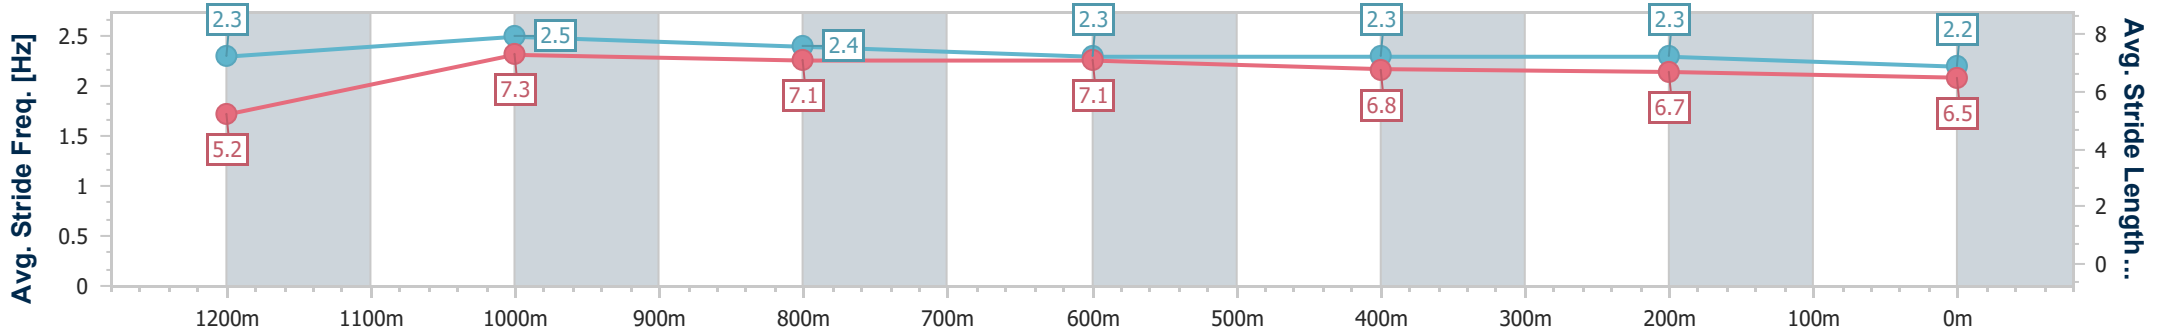

- [] Ranking at each section and finish
- .-.- No data available at this section
- NA No data available

Horse/Jockey Name	You Better You Bet
Final Rank	8
Fastest Section Time (Section)	0:08.43 (Overall)
Top Speed [km/h] (Section)	66.7 (1200m)
Race State	Finished

Toowoomba QLD Professional
 Race 8: TAB - DOWNLOAD THE APP Maiden Handicap - 1300m
 25 February 2023 - 20:25
 Track Rating: Good 3, Weather: Fine, Rail Position: +2m Entire

Section	Overall	1200m	1000m	800m	600m	400m	200m
Section Times	1:23.26 [8] (0:08.43)	1:14.83 [1] (0:10.96)	1:03.87 [2] (0:11.81)	0:52.06 [3] (0:12.50)	0:39.56 [3] (0:12.68)	0:26.88 [5] (0:13.02)	0:13.86 [6] (0:13.86)
Average Speed [km/h]	42.8	65.8	61.1	58.0	57.3	55.6	51.8
Top Speed [km/h]	66.1	66.7	64.7	58.6	58.6	57.6	53.2
Avg. Dist. to Rail [m]	4.8	0.5	0.8	2.6	1.7	1.5	0.8
Avg. Stride Freq. [Hz]	2.3	2.5	2.4	2.3	2.3	2.3	2.2
Avg. Stride Length [m]	5.2	7.3	7.1	7.1	6.8	6.7	6.5