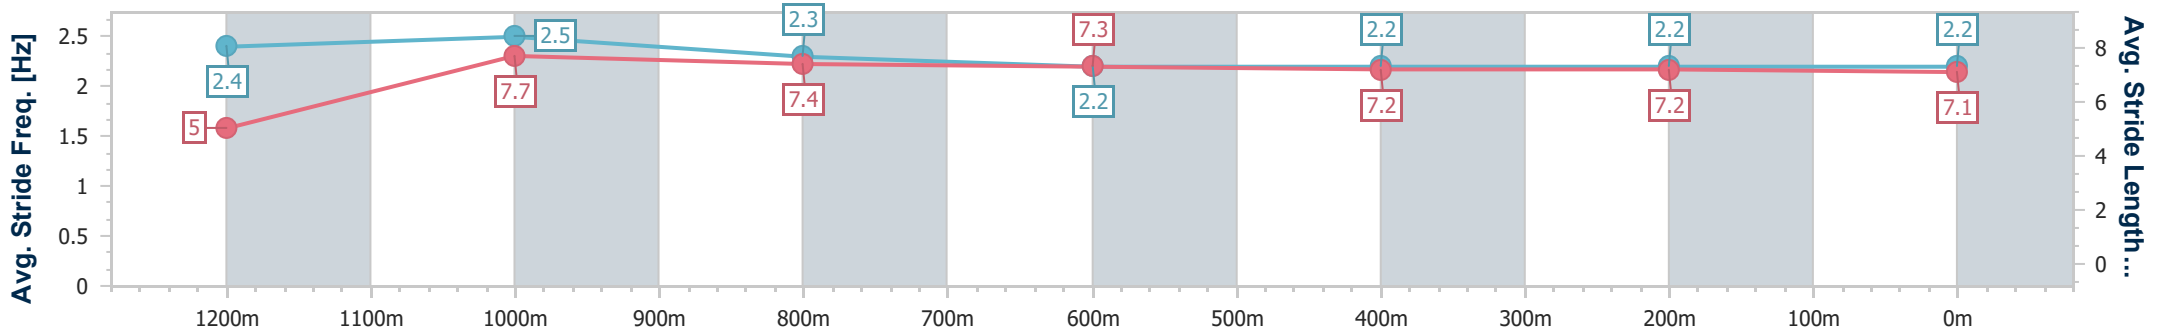

Horse/Jockey Name	It's A Mistake
Final Rank	1
Fastest Section Time (Section)	0:08.58 (Overall)
Top Speed [km/h] (Section)	69.5 (1200m)
Race State	Finished

Toowoomba QLD Professional
Race 8: TAB - DOWNLOAD THE APP Maiden Handicap - 1300m
25 February 2023 - 20:25
Track Rating: Good 3, Weather: Fine, Rail Position: +2m Entire

Section	Overall	1200m	1000m	800m	600m	400m	200m
Section Times	1:20.91 [1] (0:08.58)	1:12.33 [3] (0:10.63)	1:01.70 [1] (0:11.76)	0:49.94 [1] (0:12.39)	0:37.55 [1] (0:12.62)	0:24.93 [1] (0:12.43)	0:12.50 [1] (0:12.50)
Average Speed [km/h]	41.9	68.1	61.3	58.2	57.6	58.0	57.5
Top Speed [km/h]	66.2	69.5	65.8	58.9	58.3	58.6	58.5
Avg. Dist. to Rail [m]	9.3	3.2	0.5	1.3	1.5	0.5	0.9
Avg. Stride Freq. [Hz]	2.4	2.5	2.3	2.2	2.2	2.2	2.2
Avg. Stride Length [m]	5.0	7.7	7.4	7.3	7.2	7.2	7.1

- [ ] Ranking at each section and finish
- -.-.- No data available at this section
- NA No data available