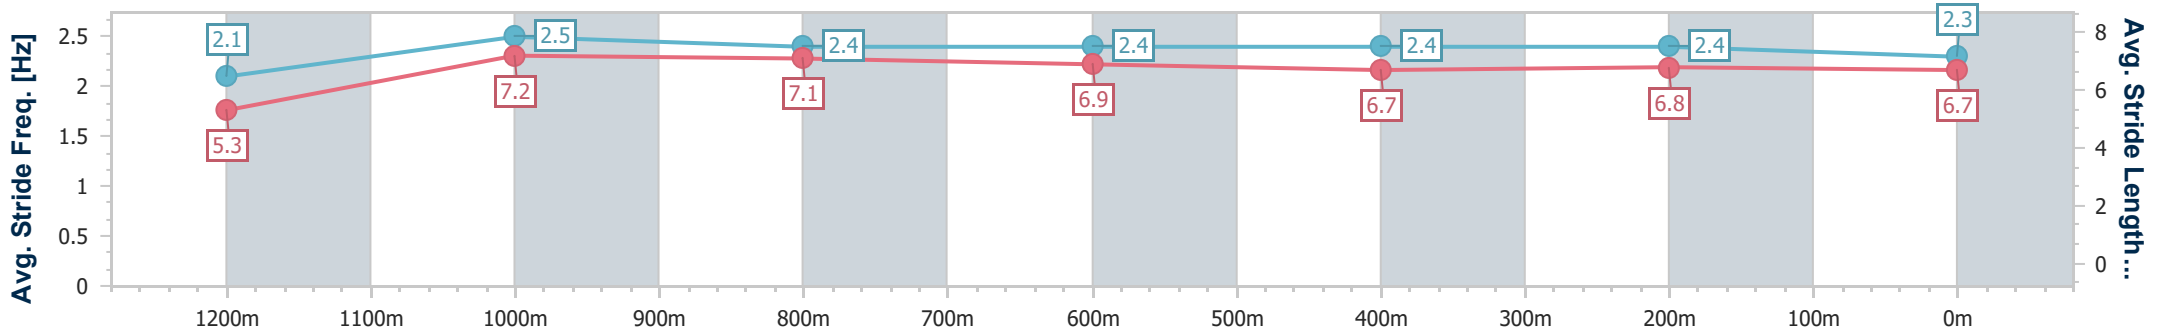

- [] Ranking at each section and finish
- .-.- No data available at this section
- NA No data available

Horse/Jockey Name	Reg 'N' Kath
Final Rank	7
Fastest Section Time (Section)	0:09.00 (Overall)
Top Speed [km/h] (Section)	67.0 (1200m)
Race State	Finished

Toowoomba QLD Professional
Race 8: TAB - DOWNLOAD THE APP Maiden Handicap - 1300m
 25 February 2023 - 20:25
 Track Rating: Good 3, Weather: Fine, Rail Position: +2m Entire

Section	Overall	1200m	1000m	800m	600m	400m	200m
Section Times	1:22.82 [7] (0:09.00)	1:13.82 [8] (0:11.07)	1:02.75 [9] (0:11.82)	0:50.93 [9] (0:12.42)	0:38.51 [10] (0:12.65)	0:25.86 [9] (0:12.65)	0:13.21 [8] (0:13.21)
Average Speed [km/h]	39.9	65.1	61.1	58.4	57.7	57.6	54.4
Top Speed [km/h]	61.7	67.0	63.3	59.8	58.9	59.4	57.0
Avg. Dist. to Rail [m]	2.0	0.4	0.9	2.0	2.6	3.6	4.6
Avg. Stride Freq. [Hz]	2.1	2.5	2.4	2.4	2.4	2.4	2.3
Avg. Stride Length [m]	5.3	7.2	7.1	6.9	6.7	6.8	6.7