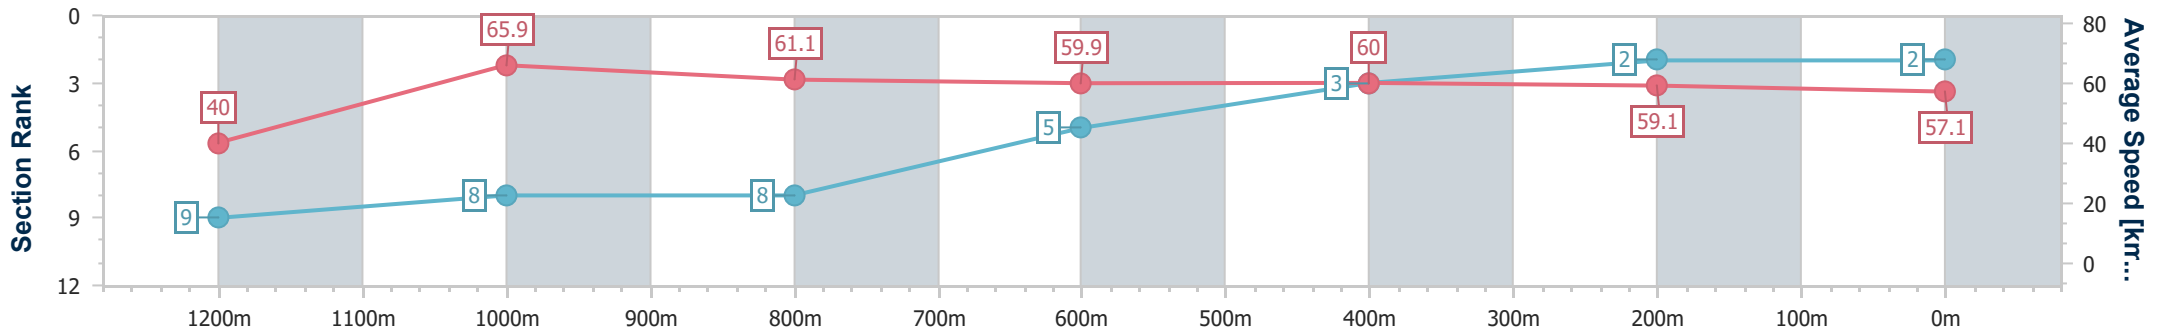

Toowoomba QLD Professional

Race 8: TAB - DOWNLOAD THE APP Maiden Handicap - 1300m

25 February 2023 - 20:25

Track Rating: Good 3, Weather: Fine, Rail Position: +2m Entire

Section	Overall	1200m	1000m	800m	600m	400m	200m
Section Times	1:21.17 [2] (0:09.02)	1:12.15 [9] (0:10.96)	1:01.19 [8] (0:11.85)	0:49.34 [8] (0:12.17)	0:37.17 [5] (0:12.26)	0:24.91 [3] (0:12.34)	0:12.57 [2] (0:12.57)
Average Speed [km/h]	40.0	65.9	61.1	59.9	60.0	59.1	57.1
Top Speed [km/h]	62.6	67.4	63.8	61.8	61.4	61.3	58.6
Avg. Dist. to Rail [m]	7.2	1.8	2.2	3.8	4.6	3.2	2.4
Avg. Stride Freq. [Hz]	2.3	2.5	2.4	2.4	2.5	2.4	2.4
Avg. Stride Length [m]	4.9	7.3	7.0	6.9	6.8	6.8	6.7