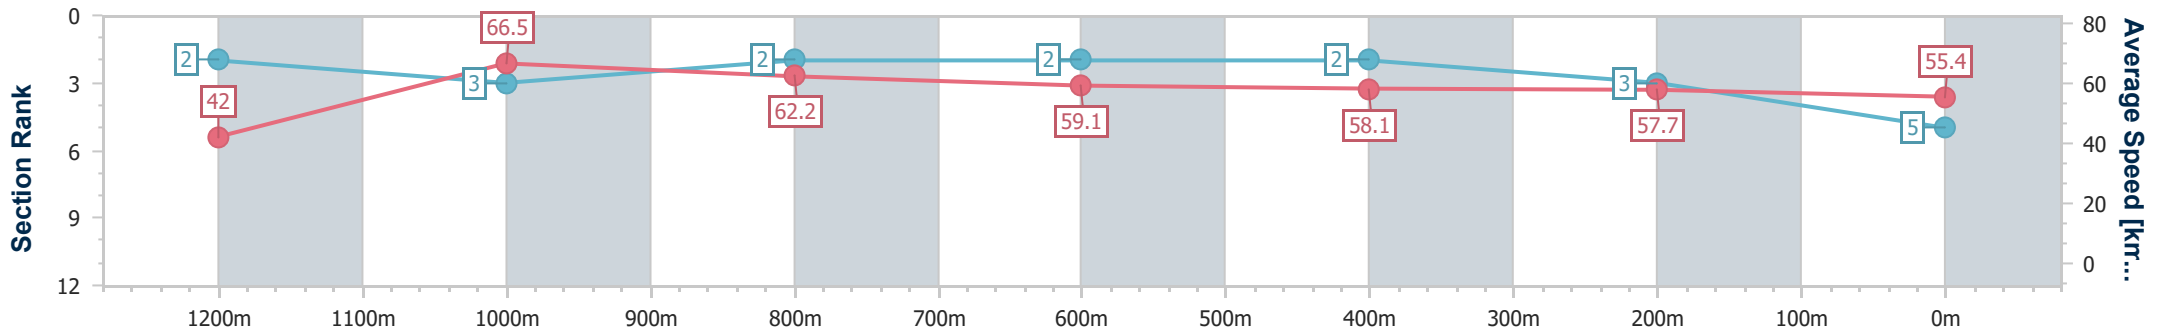

Horse/Jockey Name	My Whistleblower
Final Rank	5
Fastest Section Time (Section)	0:08.57 (Overall)
Top Speed [km/h] (Section)	67.5 (1200m)
Race State	Finished

Toowoomba QLD Professional
Race 8: TAB - DOWNLOAD THE APP Maiden Handicap - 1300m
25 February 2023 - 20:25
Track Rating: Good 3, Weather: Fine, Rail Position: +2m Entire

Section	Overall	1200m	1000m	800m	600m	400m	200m
Section Times	1:21.68 [5] (0:08.57)	1:13.11 [2] (0:10.85)	1:02.26 [3] (0:11.73)	0:50.53 [2] (0:12.33)	0:38.20 [2] (0:12.59)	0:25.61 [2] (0:12.62)	0:12.99 [3] (0:12.99)
Average Speed [km/h]	42.0	66.5	62.2	59.1	58.1	57.7	55.4
Top Speed [km/h]	64.9	67.5	65.8	59.8	58.9	59.2	57.1
Avg. Dist. to Rail [m]	6.1	2.4	2.9	3.8	3.0	3.1	0.7
Avg. Stride Freq. [Hz]	2.2	2.4	2.3	2.2	2.2	2.2	2.2
Avg. Stride Length [m]	5.3	7.6	7.5	7.4	7.2	7.1	7.1

- [ ] Ranking at each section and finish
- -.-.- No data available at this section
- NA No data available