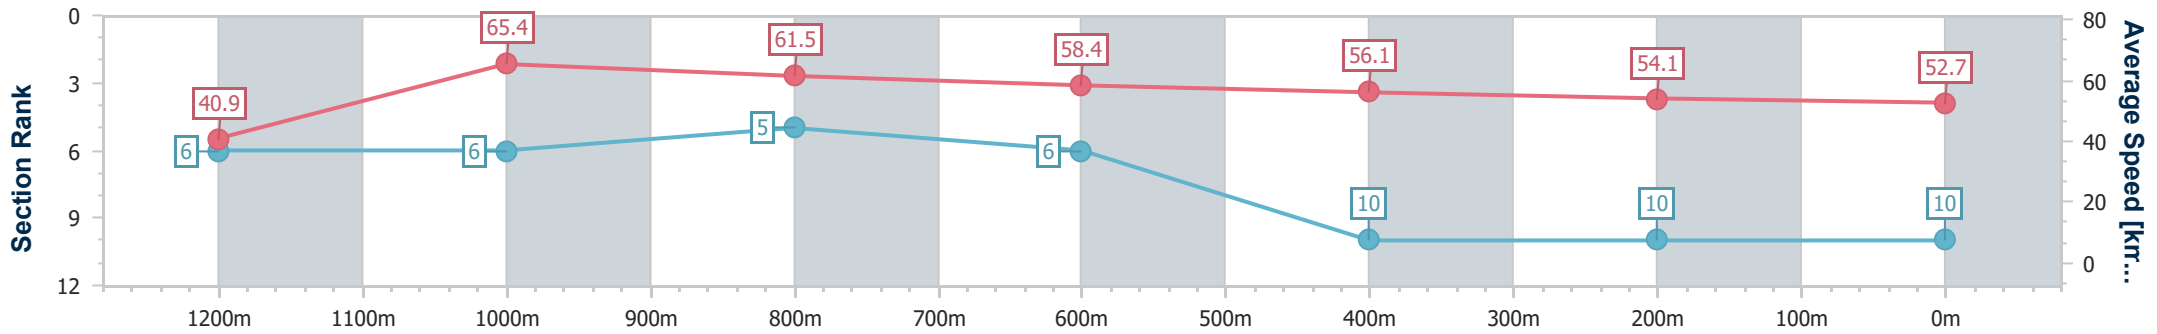

Horse/Jockey Name	Miss Mansfield
Final Rank	10
Fastest Section Time (Section)	0:08.81 (Overall)
Top Speed [km/h] (Section)	67.2 (1200m)
Race State	Finished

Toowoomba QLD Professional
Race 8: TAB - DOWNLOAD THE APP Maiden Handicap - 1300m
25 February 2023 - 20:25
Track Rating: Good 3, Weather: Fine, Rail Position: +2m Entire

Section	Overall	1200m	1000m	800m	600m	400m	200m
Section Times	1:23.99 [10] (0:08.81)	1:15.18 [6] (0:11.02)	1:04.16 [6] (0:11.76)	0:52.40 [5] (0:12.42)	0:39.98 [6] (0:13.01)	0:26.97 [10] (0:13.36)	0:13.61 [10] (0:13.61)
Average Speed [km/h]	40.9	65.4	61.5	58.4	56.1	54.1	52.7
Top Speed [km/h]	64.7	67.2	64.2	59.2	59.1	55.3	54.6
Avg. Dist. to Rail [m]	3.3	0.6	1.3	2.6	2.6	1.1	1.1
Avg. Stride Freq. [Hz]	2.3	2.4	2.3	2.3	2.2	2.2	2.2
Avg. Stride Length [m]	5.1	7.6	7.5	7.2	7.0	6.8	6.7

- [ ] Ranking at each section and finish
- -.-.- No data available at this section
- NA No data available