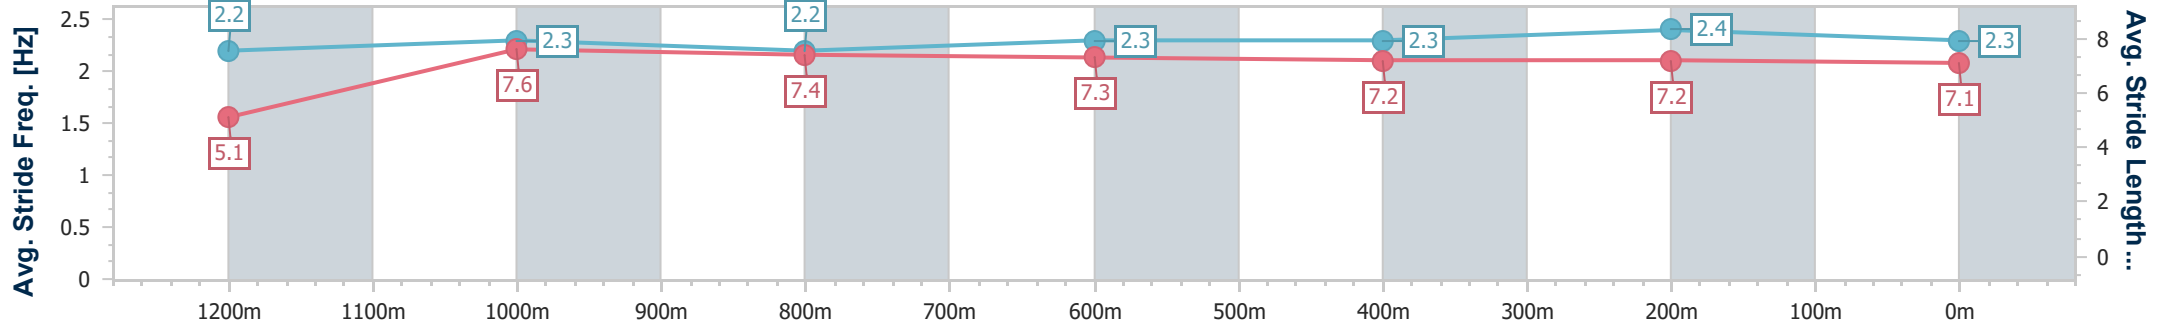

- [] Ranking at each section and finish
- .-.- No data available at this section
- NA No data available

Horse/Jockey Name	Enterprise Maximus
Final Rank	3
Fastest Section Time (Section)	0:09.08 (Overall)
Top Speed [km/h] (Section)	65.0 (1200m)
Race State	Finished

Toowoomba QLD Professional
Race 5: VALE KEITH WILLIAMS BENCHMARK 58 Handicap - 1300m

25 February 2023 - 18:38

Track Rating: Good 3, Weather: Fine, Rail Position: +2m Entire

Section	Overall	1200m	1000m	800m	600m	400m	200m
Section Times	1:20.71 [3] (0:09.08)	1:11.63 [6] (0:11.32)	1:00.31 [6] (0:12.09)	0:48.22 [5] (0:12.13)	0:36.09 [5] (0:12.14)	0:23.95 [5] (0:12.02)	0:11.93 [5] (0:11.93)
Average Speed [km/h]	39.7	63.6	59.6	59.5	59.8	60.7	60.3
Top Speed [km/h]	61.4	65.0	62.5	61.7	61.2	61.8	62.0
Avg. Dist. to Rail [m]	5.5	1.3	0.6	1.2	1.7	4.4	6.3
Avg. Stride Freq. [Hz]	2.2	2.3	2.2	2.3	2.3	2.4	2.3
Avg. Stride Length [m]	5.1	7.6	7.4	7.3	7.2	7.2	7.1