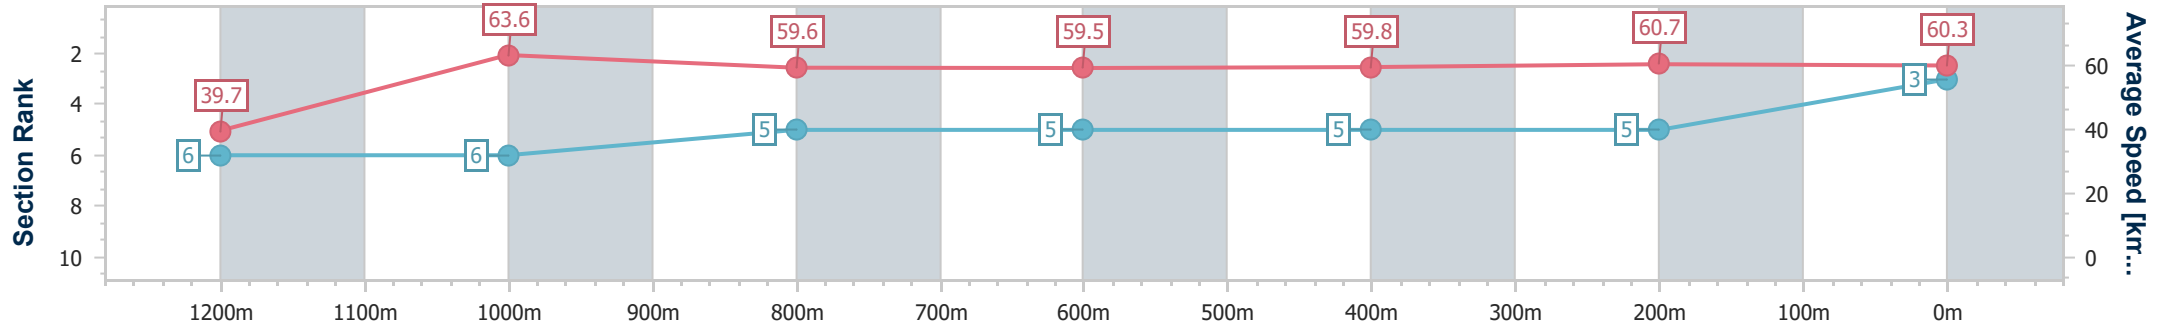

Horse/Jockey Name	Enterprise Maximus
Final Rank	3
Fastest Section Time (Section)	0:09.08 (Overall)
Top Speed [km/h] (Section)	65.0 (1200m)
Race State	Finished

Toowoomba QLD Professional
Race 5: VALE KEITH WILLIAMS BENCHMARK 58 Handicap - 1300m

25 February 2023 - 18:38

Track Rating: Good 3, Weather: Fine, Rail Position: +2m Entire

Section	Overall	1200m	1000m	800m	600m	400m	200m
Section Times	1:20.71 [3] (0:09.08)	1:11.63 [6] (0:11.32)	1:00.31 [6] (0:12.09)	0:48.22 [5] (0:12.13)	0:36.09 [5] (0:12.14)	0:23.95 [5] (0:12.02)	0:11.93 [5] (0:11.93)
Average Speed [km/h]	39.7	63.6	59.6	59.5	59.8	60.7	60.3
Top Speed [km/h]	61.4	65.0	62.5	61.7	61.2	61.8	62.0
Avg. Dist. to Rail [m]	5.5	1.3	0.6	1.2	1.7	4.4	6.3
Avg. Stride Freq. [Hz]	2.2	2.3	2.2	2.3	2.3	2.4	2.3
Avg. Stride Length [m]	5.1	7.6	7.4	7.3	7.2	7.2	7.1

- [ ] Ranking at each section and finish
- -.-.- No data available at this section
- NA No data available