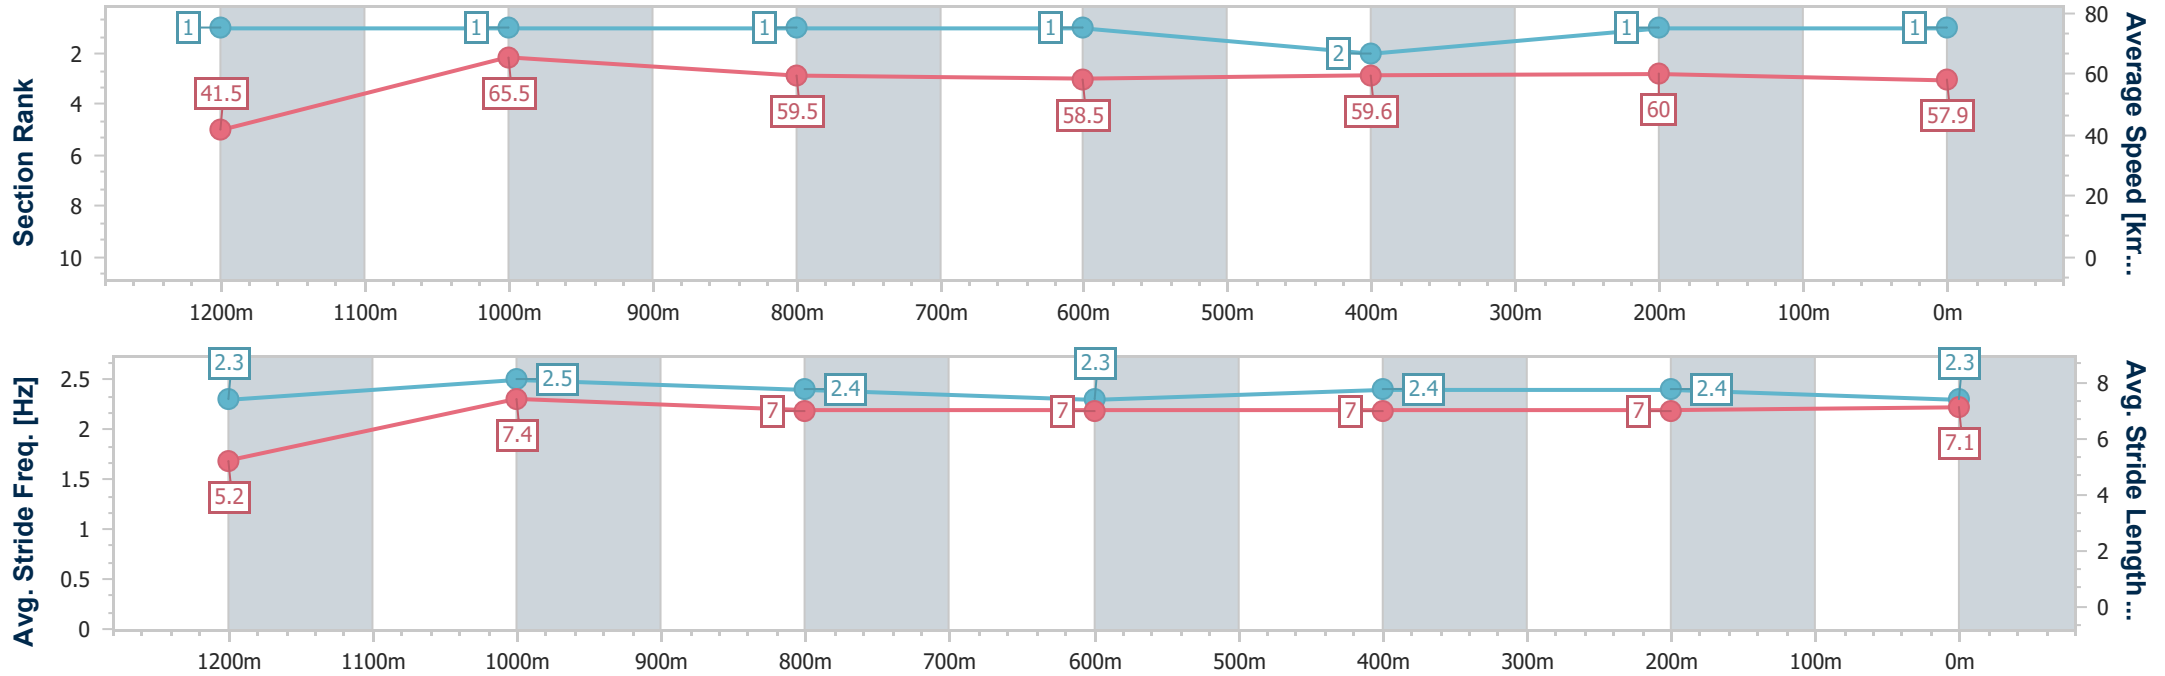

Horse/Jockey Name	Thunder Moon
Final Rank	1
Fastest Section Time (Section)	0:08.67 (Overall)
Top Speed [km/h] (Section)	67.8 (1200m)
Race State	Finished

Toowoomba QLD Professional
Race 5: VALE KEITH WILLIAMS BENCHMARK 58 Handicap - 1300m

25 February 2023 - 18:38

Track Rating: Good 3, Weather: Fine, Rail Position: +2m Entire

Section	Overall	1200m	1000m	800m	600m	400m	200m
Section Times	1:20.66 [1] (0:08.67)	1:11.99 [1] (0:11.02)	1:00.97 [1] (0:12.09)	0:48.88 [1] (0:12.29)	0:36.59 [1] (0:12.09)	0:24.50 [2] (0:12.10)	0:12.40 [1] (0:12.40)
Average Speed [km/h]	41.5	65.5	59.5	58.5	59.6	60.0	57.9
Top Speed [km/h]	62.8	67.8	62.6	60.7	60.2	60.8	59.5
Avg. Dist. to Rail [m]	3.8	0.9	0.2	0.2	0.4	2.4	2.5
Avg. Stride Freq. [Hz]	2.3	2.5	2.4	2.3	2.4	2.4	2.3
Avg. Stride Length [m]	5.2	7.4	7.0	7.0	7.0	7.0	7.1

- [ ] Ranking at each section and finish
- -.-.- No data available at this section
- NA No data available