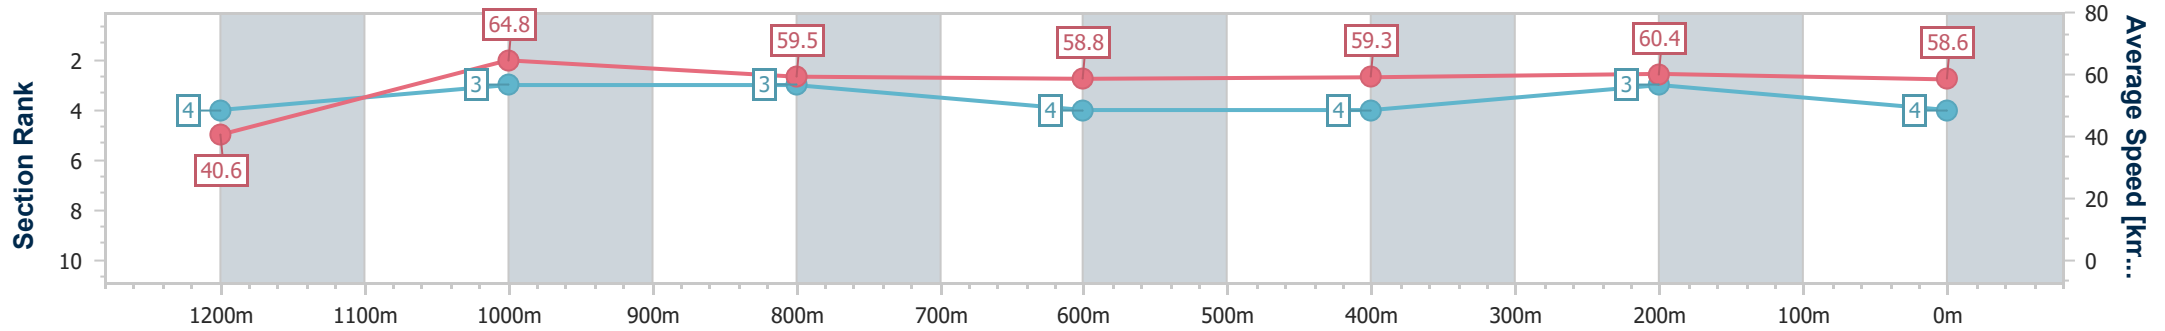

- [] Ranking at each section and finish
- .-.- No data available at this section
- NA No data available

Horse/Jockey Name	Dragon Pins
Final Rank	4
Fastest Section Time (Section)	0:08.87 (Overall)
Top Speed [km/h] (Section)	66.1 (1200m)
Race State	Finished

Toowoomba QLD Professional
Race 5: VALE KEITH WILLIAMS BENCHMARK 58 Handicap - 1300m

25 February 2023 - 18:38

Track Rating: Good 3, Weather: Fine, Rail Position: +2m Entire

Section	Overall	1200m	1000m	800m	600m	400m	200m
Section Times	1:20.72 [4] (0:08.87)	1:11.85 [4] (0:11.12)	1:00.73 [3] (0:12.11)	0:48.62 [3] (0:12.30)	0:36.32 [4] (0:12.11)	0:24.21 [4] (0:11.95)	0:12.26 [3] (0:12.26)
Average Speed [km/h]	40.6	64.8	59.5	58.8	59.3	60.4	58.6
Top Speed [km/h]	60.7	66.1	62.4	59.5	59.9	62.4	60.1
Avg. Dist. to Rail [m]	3.1	0.6	0.5	1.2	0.7	1.4	3.1
Avg. Stride Freq. [Hz]	2.3	2.4	2.2	2.3	2.3	2.4	2.3
Avg. Stride Length [m]	5.0	7.5	7.4	7.2	7.1	7.1	7.0