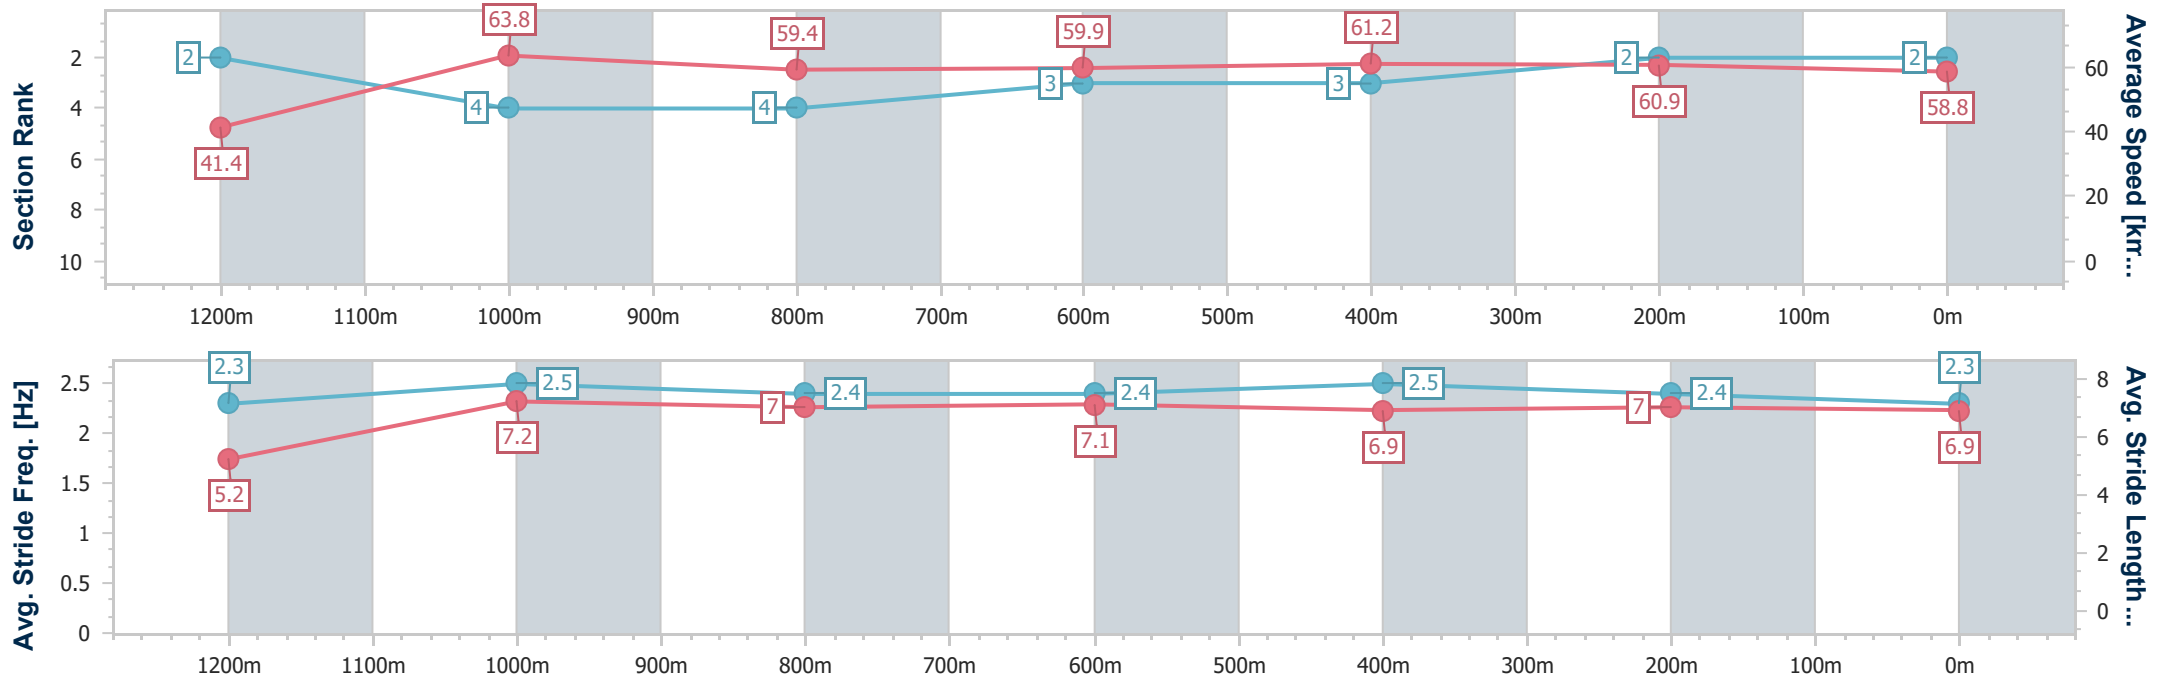

- [] Ranking at each section and finish
- .-.- No data available at this section
- NA No data available

Horse/Jockey Name	Eelloh
Final Rank	2
Fastest Section Time (Section)	0:08.70 (Overall)
Top Speed [km/h] (Section)	64.6 (1200m)
Race State	Finished

Toowoomba QLD Professional
Race 5: VALE KEITH WILLIAMS BENCHMARK 58 Handicap - 1300m

25 February 2023 - 18:38

Track Rating: Good 3, Weather: Fine, Rail Position: +2m Entire

Section	Overall	1200m	1000m	800m	600m	400m	200m
Section Times	1:20.69 [2] (0:08.70)	1:11.99 [2] (0:11.31)	1:00.68 [4] (0:12.22)	0:48.46 [4] (0:12.14)	0:36.32 [3] (0:12.07)	0:24.25 [3] (0:12.02)	0:12.23 [2] (0:12.23)
Average Speed [km/h]	41.4	63.8	59.4	59.9	61.2	60.9	58.8
Top Speed [km/h]	62.2	64.6	63.4	60.6	62.4	61.5	59.7
Avg. Dist. to Rail [m]	4.9	1.9	2.2	3.4	5.0	4.7	3.6
Avg. Stride Freq. [Hz]	2.3	2.5	2.4	2.4	2.5	2.4	2.3
Avg. Stride Length [m]	5.2	7.2	7.0	7.1	6.9	7.0	6.9