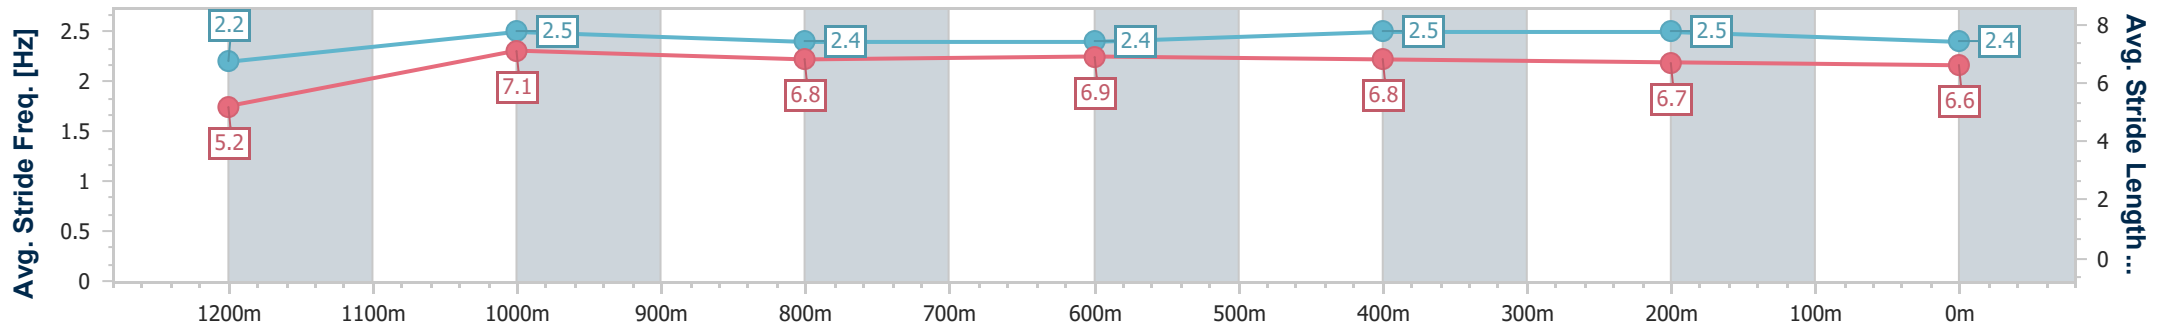

Toowoomba QLD Professional
Race 5: VALE KEITH WILLIAMS BENCHMARK 58 Handicap - 1300m

25 February 2023 - 18:38

Track Rating: Good 3, Weather: Fine, Rail Position: +2m Entire

Section	Overall	1200m	1000m	800m	600m	400m	200m
Section Times	1:20.72 [4] (0:08.87)	1:11.85 [4] (0:11.12)	1:00.73 [3] (0:12.11)	0:48.62 [3] (0:12.30)	0:36.32 [4] (0:12.11)	0:24.21 [4] (0:11.95)	0:12.26 [3] (0:12.26)
Average Speed [km/h]	40.6	64.8	59.5	58.8	59.3	60.4	58.6
Top Speed [km/h]	60.7	66.1	62.4	59.5	59.9	62.4	60.1
Avg. Dist. to Rail [m]	3.1	0.6	0.5	1.2	0.7	1.4	3.1
Avg. Stride Freq. [Hz]	2.3	2.4	2.2	2.3	2.3	2.4	2.3
Avg. Stride Length [m]	5.0	7.5	7.4	7.2	7.1	7.1	7.0

- [] Ranking at each section and finish
- .-.- No data available at this section
- NA No data available

Horse/Jockey Name	In Great Nic
Final Rank	5
Fastest Section Time (Section)	0:08.89 (Overall)
Top Speed [km/h] (Section)	65.0 (1200m)
Race State	Finished

Toowoomba QLD Professional
Race 5: VALE KEITH WILLIAMS BENCHMARK 58 Handicap - 1300m

25 February 2023 - 18:38

Track Rating: Good 3, Weather: Fine, Rail Position: +2m Entire

Section	Overall	1200m	1000m	800m	600m	400m	200m
Section Times	1:21.74 [5] (0:08.89)	1:12.85 [5] (0:11.34)	1:01.51 [5] (0:12.33)	0:49.18 [6] (0:12.16)	0:37.02 [6] (0:12.09)	0:24.93 [6] (0:12.31)	0:12.62 [6] (0:12.62)
Average Speed [km/h]	40.4	63.6	58.6	59.5	60.2	59.2	57.0
Top Speed [km/h]	63.8	65.0	61.8	61.0	61.5	59.7	58.9
Avg. Dist. to Rail [m]	7.8	2.3	1.0	1.1	2.0	3.7	4.5
Avg. Stride Freq. [Hz]	2.2	2.5	2.4	2.4	2.5	2.5	2.4
Avg. Stride Length [m]	5.2	7.1	6.8	6.9	6.8	6.7	6.6