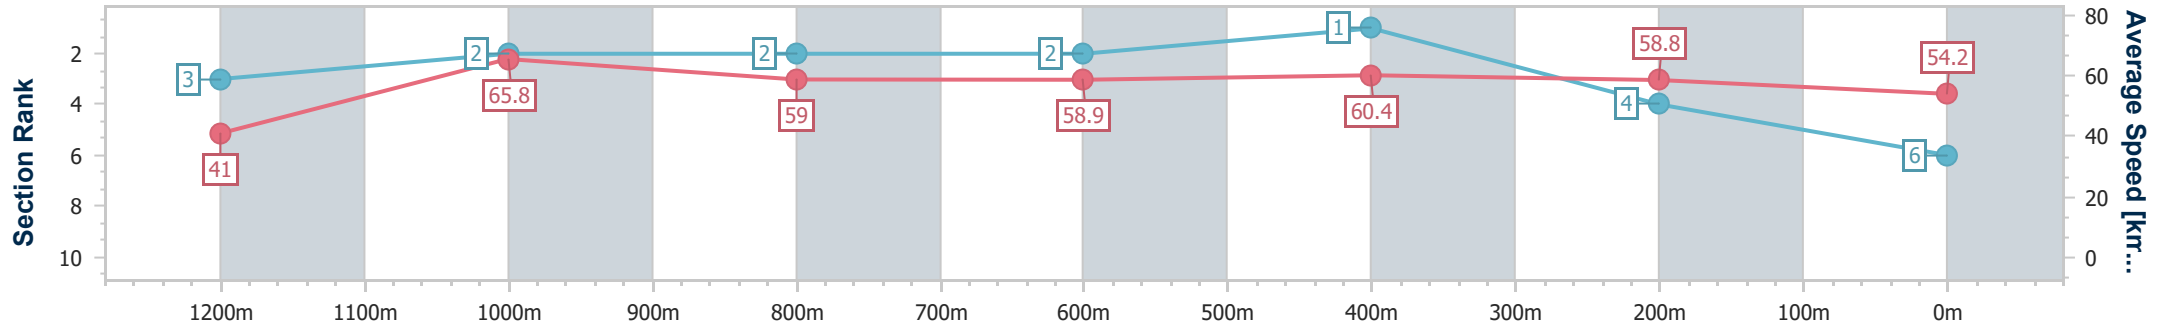

Toowoomba QLD Professional
Race 5: VALE KEITH WILLIAMS BENCHMARK 58 Handicap - 1300m

25 February 2023 - 18:38

Track Rating: Good 3, Weather: Fine, Rail Position: +2m Entire

Section	Overall	1200m	1000m	800m	600m	400m	200m
Section Times	1:21.74 [5] (0:08.89)	1:12.85 [5] (0:11.34)	1:01.51 [5] (0:12.33)	0:49.18 [6] (0:12.16)	0:37.02 [6] (0:12.09)	0:24.93 [6] (0:12.31)	0:12.62 [6] (0:12.62)
Average Speed [km/h]	40.4	63.6	58.6	59.5	60.2	59.2	57.0
Top Speed [km/h]	63.8	65.0	61.8	61.0	61.5	59.7	58.9
Avg. Dist. to Rail [m]	7.8	2.3	1.0	1.1	2.0	3.7	4.5
Avg. Stride Freq. [Hz]	2.2	2.5	2.4	2.4	2.5	2.5	2.4
Avg. Stride Length [m]	5.2	7.1	6.8	6.9	6.8	6.7	6.6

- [] Ranking at each section and finish
- .-.- No data available at this section
- NA No data available

Horse/Jockey Name	Zanazou
Final Rank	6
Fastest Section Time (Section)	0:08.79 (Overall)
Top Speed [km/h] (Section)	68.6 (1200m)
Race State	Finished

Toowoomba QLD Professional
 Race 5: VALE KEITH WILLIAMS BENCHMARK 58 Handicap - 1300m

25 February 2023 - 18:38

Track Rating: Good 3, Weather: Fine, Rail Position: +2m Entire

Section	Overall	1200m	1000m	800m	600m	400m	200m
Section Times	1:21.76 [6] (0:08.79)	1:12.97 [3] (0:10.97)	1:02.00 [2] (0:12.21)	0:49.79 [2] (0:12.27)	0:37.52 [2] (0:11.92)	0:25.60 [1] (0:12.33)	0:13.27 [4] (0:13.27)
Average Speed [km/h]	41.0	65.8	59.0	58.9	60.4	58.8	54.2
Top Speed [km/h]	66.2	68.6	61.8	60.4	61.8	60.2	57.3
Avg. Dist. to Rail [m]	7.2	1.1	0.4	1.3	0.4	2.2	3.6
Avg. Stride Freq. [Hz]	2.2	2.4	2.3	2.4	2.4	2.4	2.3
Avg. Stride Length [m]	5.2	7.5	7.1	6.9	7.0	6.8	6.6