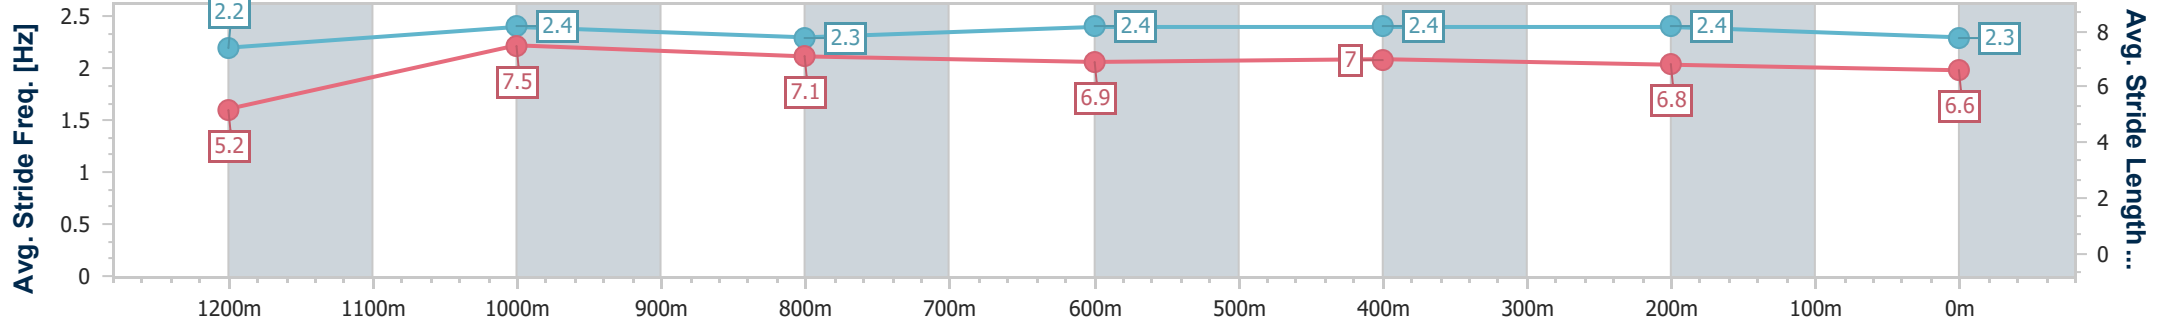

Toowoomba QLD Professional
Race 5: VALE KEITH WILLIAMS BENCHMARK 58 Handicap - 1300m

25 February 2023 - 18:38

Track Rating: Good 3, Weather: Fine, Rail Position: +2m Entire

Section	Overall	1200m	1000m	800m	600m	400m	200m
Section Times	1:21.74 [5] (0:08.89)	1:12.85 [5] (0:11.34)	1:01.51 [5] (0:12.33)	0:49.18 [6] (0:12.16)	0:37.02 [6] (0:12.09)	0:24.93 [6] (0:12.31)	0:12.62 [6] (0:12.62)
Average Speed [km/h]	40.4	63.6	58.6	59.5	60.2	59.2	57.0
Top Speed [km/h]	63.8	65.0	61.8	61.0	61.5	59.7	58.9
Avg. Dist. to Rail [m]	7.8	2.3	1.0	1.1	2.0	3.7	4.5
Avg. Stride Freq. [Hz]	2.2	2.5	2.4	2.4	2.5	2.5	2.4
Avg. Stride Length [m]	5.2	7.1	6.8	6.9	6.8	6.7	6.6

- [] Ranking at each section and finish
- .-.- No data available at this section
- NA No data available

Horse/Jockey Name	Zanazou
Final Rank	6
Fastest Section Time (Section)	0:08.79 (Overall)
Top Speed [km/h] (Section)	68.6 (1200m)
Race State	Finished

Toowoomba QLD Professional
 Race 5: VALE KEITH WILLIAMS BENCHMARK 58 Handicap - 1300m

25 February 2023 - 18:38

Track Rating: Good 3, Weather: Fine, Rail Position: +2m Entire

Section	Overall	1200m	1000m	800m	600m	400m	200m
Section Times	1:21.76 [6] (0:08.79)	1:12.97 [3] (0:10.97)	1:02.00 [2] (0:12.21)	0:49.79 [2] (0:12.27)	0:37.52 [2] (0:11.92)	0:25.60 [1] (0:12.33)	0:13.27 [4] (0:13.27)
Average Speed [km/h]	41.0	65.8	59.0	58.9	60.4	58.8	54.2
Top Speed [km/h]	66.2	68.6	61.8	60.4	61.8	60.2	57.3
Avg. Dist. to Rail [m]	7.2	1.1	0.4	1.3	0.4	2.2	3.6
Avg. Stride Freq. [Hz]	2.2	2.4	2.3	2.4	2.4	2.4	2.3
Avg. Stride Length [m]	5.2	7.5	7.1	6.9	7.0	6.8	6.6

- [] Ranking at each section and finish
- .-.- No data available at this section
- NA No data available