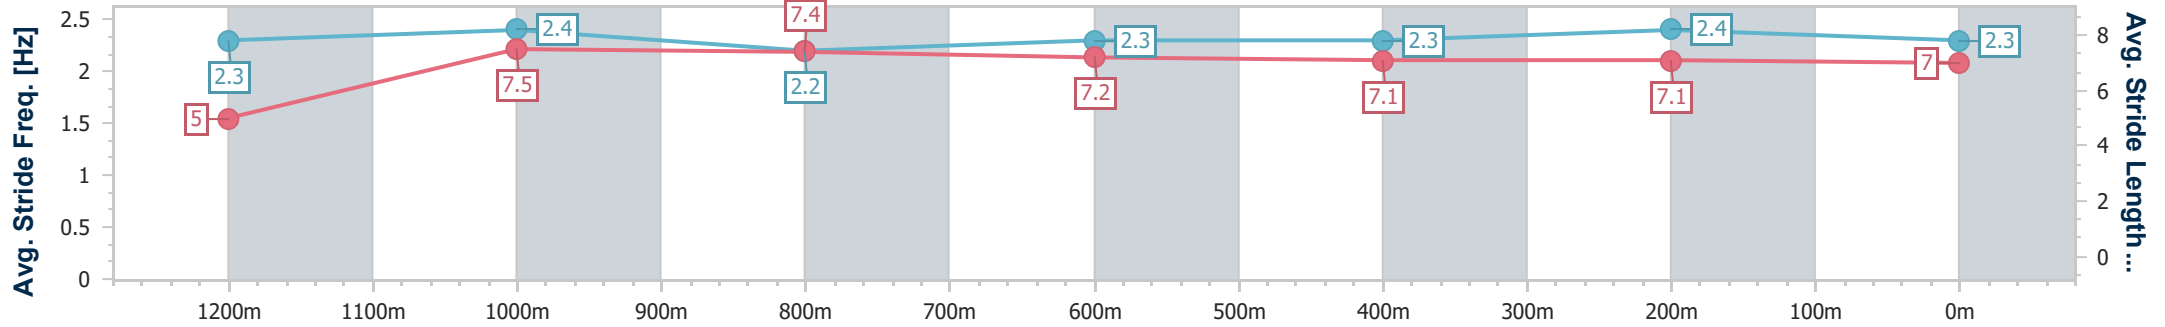

- [] Ranking at each section and finish
- .-.- No data available at this section
- NA No data available

Horse/Jockey Name	Dragon Pins
Final Rank	4
Fastest Section Time (Section)	0:08.87 (Overall)
Top Speed [km/h] (Section)	66.1 (1200m)
Race State	Finished

Toowoomba QLD Professional
Race 5: VALE KEITH WILLIAMS BENCHMARK 58 Handicap - 1300m

25 February 2023 - 18:38

Track Rating: Good 3, Weather: Fine, Rail Position: +2m Entire

Section	Overall	1200m	1000m	800m	600m	400m	200m
Section Times	1:20.72 [4] (0:08.87)	1:11.85 [4] (0:11.12)	1:00.73 [3] (0:12.11)	0:48.62 [3] (0:12.30)	0:36.32 [4] (0:12.11)	0:24.21 [4] (0:11.95)	0:12.26 [3] (0:12.26)
Average Speed [km/h]	40.6	64.8	59.5	58.8	59.3	60.4	58.6
Top Speed [km/h]	60.7	66.1	62.4	59.5	59.9	62.4	60.1
Avg. Dist. to Rail [m]	3.1	0.6	0.5	1.2	0.7	1.4	3.1
Avg. Stride Freq. [Hz]	2.3	2.4	2.2	2.3	2.3	2.4	2.3
Avg. Stride Length [m]	5.0	7.5	7.4	7.2	7.1	7.1	7.0