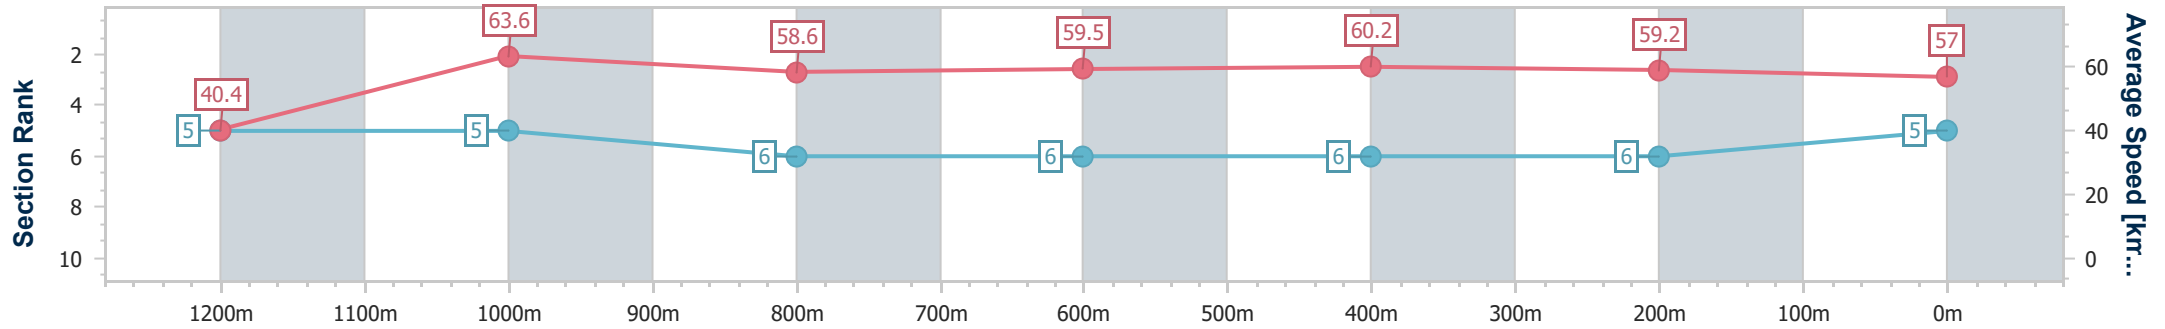

- [] Ranking at each section and finish
- .-.- No data available at this section
- NA No data available

Horse/Jockey Name	In Great Nic
Final Rank	5
Fastest Section Time (Section)	0:08.89 (Overall)
Top Speed [km/h] (Section)	65.0 (1200m)
Race State	Finished

Toowoomba QLD Professional
Race 5: VALE KEITH WILLIAMS BENCHMARK 58 Handicap - 1300m

25 February 2023 - 18:38

Track Rating: Good 3, Weather: Fine, Rail Position: +2m Entire

Section	Overall	1200m	1000m	800m	600m	400m	200m
Section Times	1:21.74 [5] (0:08.89)	1:12.85 [5] (0:11.34)	1:01.51 [5] (0:12.33)	0:49.18 [6] (0:12.16)	0:37.02 [6] (0:12.09)	0:24.93 [6] (0:12.31)	0:12.62 [6] (0:12.62)
Average Speed [km/h]	40.4	63.6	58.6	59.5	60.2	59.2	57.0
Top Speed [km/h]	63.8	65.0	61.8	61.0	61.5	59.7	58.9
Avg. Dist. to Rail [m]	7.8	2.3	1.0	1.1	2.0	3.7	4.5
Avg. Stride Freq. [Hz]	2.2	2.5	2.4	2.4	2.5	2.5	2.4
Avg. Stride Length [m]	5.2	7.1	6.8	6.9	6.8	6.7	6.6