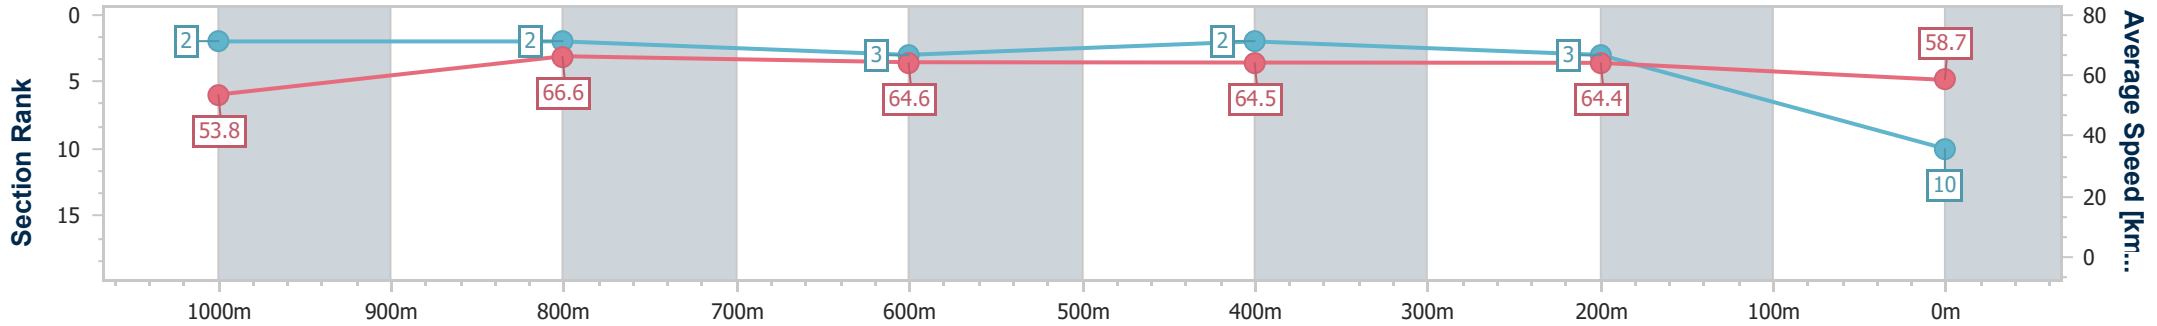

Horse/Jockey Name	Mort Doyle
Final Rank	10
Fastest Section Time (Section)	0:10.86 (1000m)
Top Speed [km/h] (Section)	68.5 (1000m)
Race State	Finished

Doomben QLD Professional
Race 6: STRADBROKE SEASON ON SALE NOW Colts,
Geldings & Entire No Metro Wins Handicap - 1200m
25 February 2023 - 15:08
Track Rating: Good 3, Weather: Fine, Rail Position: +3m Entire
Course

BRISBANE
RACING CLUB

Section	Overall	1000m	800m	600m	400m	200m
Section Times	1:09.96 [10] (0:13.37)	0:56.59 [2] (0:10.86)	0:45.73 [2] (0:11.15)	0:34.58 [3] (0:11.14)	0:23.44 [2] (0:11.18)	0:12.26 [3] (0:12.26)
Average Speed [km/h]	53.8	66.6	64.6	64.5	64.4	58.7
Top Speed [km/h]	68.5	68.5	66.5	66.5	66.0	63.2
Avg. Dist. to Rail [m]	4.9	1.2	0.2	0.4	0.5	0.6
Avg. Stride Freq. [Hz]	2.2	2.1	2.4	2.3	2.4	2.3
Avg. Stride Length [m]	6.7	8.6	7.6	7.9	7.3	7.0

- [ ] Ranking at each section and finish
- -.-.- No data available at this section
- NA No data available