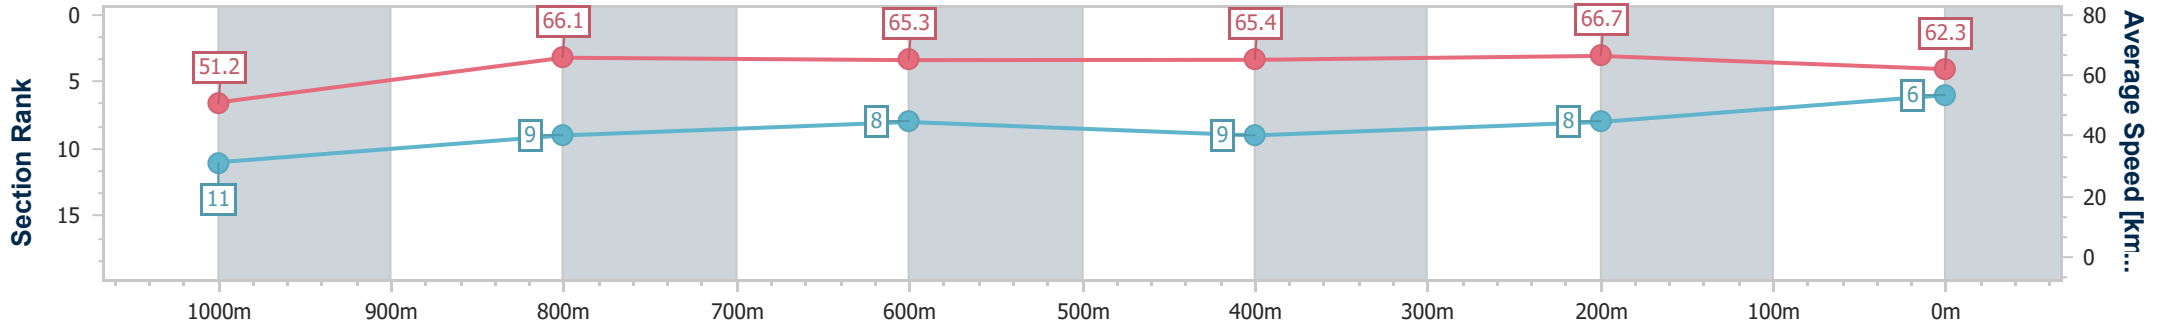

Horse/Jockey Name	Festival Prince
Final Rank	6
Fastest Section Time (Section)	0:10.83 (400m)
Top Speed [km/h] (Section)	68.6 (400m)
Race State	Finished

Doomben QLD Professional
Race 6: STRADBROKE SEASON ON SALE NOW Colts,
Geldings & Entires No Metro Wins Handicap - 1200m
25 February 2023 - 15:08
Track Rating: Good 3, Weather: Fine, Rail Position: +3m Entire
Course

BRISBANE
RACING CLUB

Section	Overall	1000m	800m	600m	400m	200m
Section Times	1:09.45 [6] (0:14.06)	0:55.39 [11] (0:10.92)	0:44.47 [9] (0:11.03)	0:33.44 [8] (0:11.04)	0:22.40 [9] (0:10.83)	0:11.57 [8] (0:11.57)
Average Speed [km/h]	51.2	66.1	65.3	65.4	66.7	62.3
Top Speed [km/h]	64.9	66.6	66.8	66.8	68.6	66.0
Avg. Dist. to Rail [m]	4.2	0.6	0.6	0.7	3.3	5.4
Avg. Stride Freq. [Hz]	2.3	2.3	2.3	2.3	2.3	2.3
Avg. Stride Length [m]	6.2	7.9	7.9	7.9	8.0	7.6

- [ ] Ranking at each section and finish
- -.-.- No data available at this section
- NA No data available