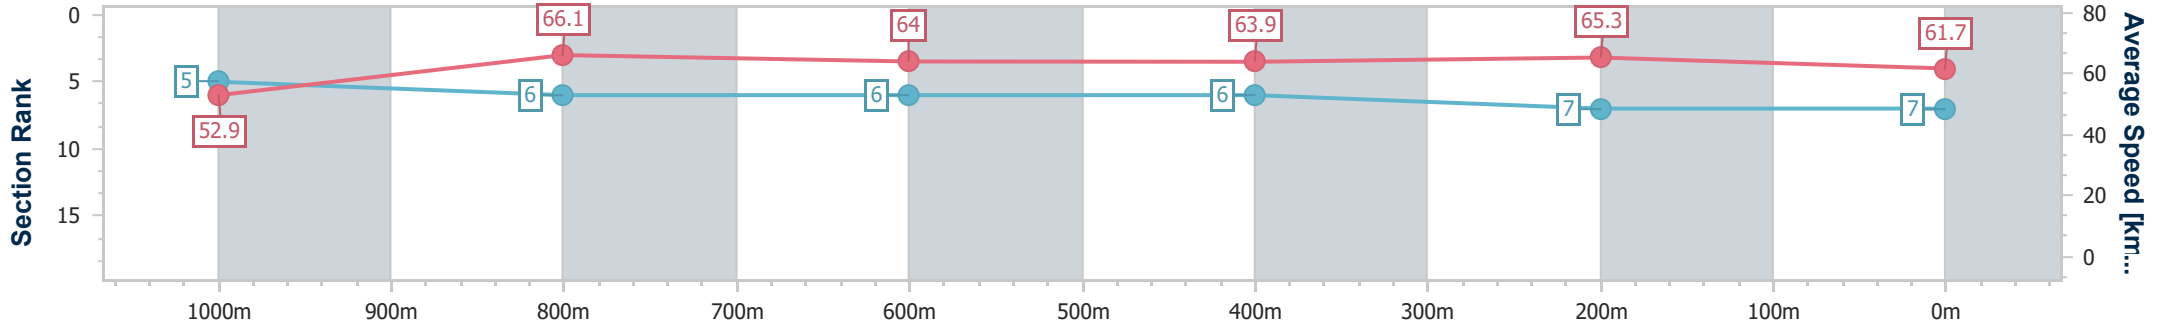

Horse/Jockey Name	Gentle Prince
Final Rank	7
Fastest Section Time (Section)	0:10.89 (1000m)
Top Speed [km/h] (Section)	67.7 (1000m)
Race State	Finished

Doomben QLD Professional
Race 6: STRADBROKE SEASON ON SALE NOW Colts,
Geldings & Entires No Metro Wins Handicap - 1200m
25 February 2023 - 15:08
Track Rating: Good 3, Weather: Fine, Rail Position: +3m Entire
Course

BRISBANE
RACING CLUB

Section	Overall	1000m	800m	600m	400m	200m
Section Times	1:09.51 [7] (0:13.62)	0:55.89 [5] (0:10.89)	0:45.00 [6] (0:11.23)	0:33.77 [6] (0:11.13)	0:22.64 [6] (0:10.96)	0:11.68 [7] (0:11.68)
Average Speed [km/h]	52.9	66.1	64.0	63.9	65.3	61.7
Top Speed [km/h]	66.9	67.7	66.6	65.5	65.9	65.6
Avg. Dist. to Rail [m]	1.7	0.6	0.5	2.2	2.6	2.4
Avg. Stride Freq. [Hz]	2.2	2.4	2.3	2.3	2.3	2.4
Avg. Stride Length [m]	6.5	7.7	7.5	7.6	8.0	7.2

- [ ] Ranking at each section and finish
- -.-.- No data available at this section
- NA No data available