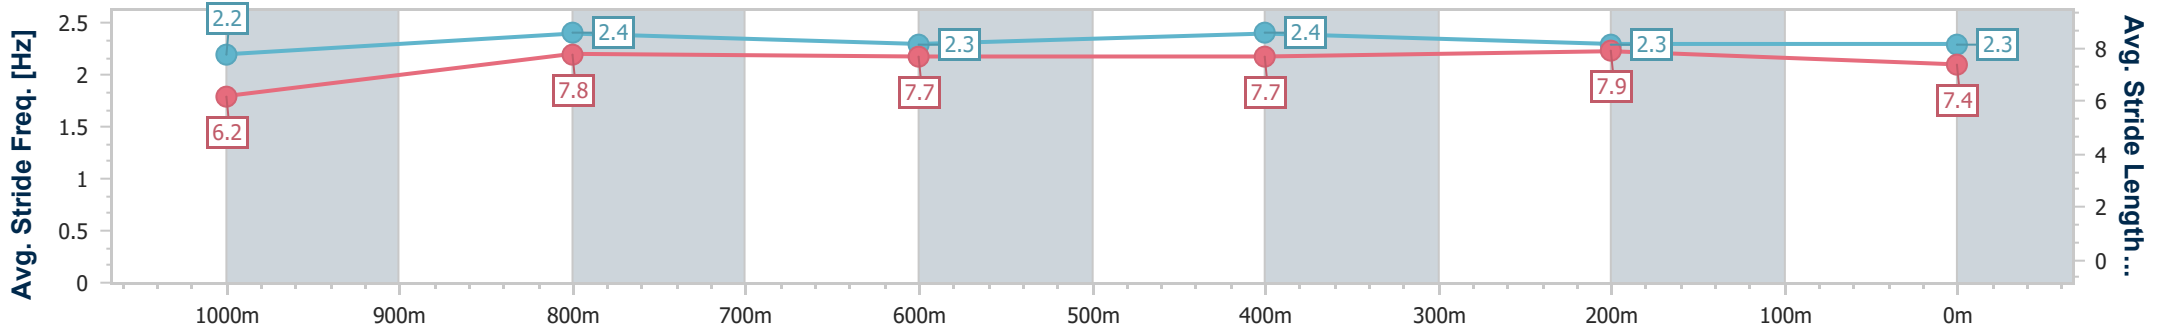

Horse/Jockey Name	Overseas
Final Rank	9
Fastest Section Time (Section)	0:10.62 (1000m)
Top Speed [km/h] (Section)	69.8 (1000m)
Race State	Finished

Doomben QLD Professional
Race 6: STRADBROKE SEASON ON SALE NOW Colts,
Geldings & Entires No Metro Wins Handicap - 1200m
25 February 2023 - 15:08
Track Rating: Good 3, Weather: Fine, Rail Position: +3m Entire
Course

BRISBANE
RACING CLUB

Section	Overall	1000m	800m	600m	400m	200m
Section Times	1:09.73 [9] (0:14.66)	0:55.07 [13] (0:10.62)	0:44.45 [12] (0:11.00)	0:33.45 [11] (0:10.96)	0:22.49 [10] (0:10.91)	0:11.58 [10] (0:11.58)
Average Speed [km/h]	49.2	67.7	65.3	65.3	65.9	62.2
Top Speed [km/h]	69.8	69.8	66.6	67.3	67.2	65.0
Avg. Dist. to Rail [m]	5.9	0.3	0.6	0.8	1.6	4.9
Avg. Stride Freq. [Hz]	2.2	2.4	2.3	2.4	2.3	2.3
Avg. Stride Length [m]	6.2	7.8	7.7	7.7	7.9	7.4

- [ ] Ranking at each section and finish
- -.-.- No data available at this section
- NA No data available