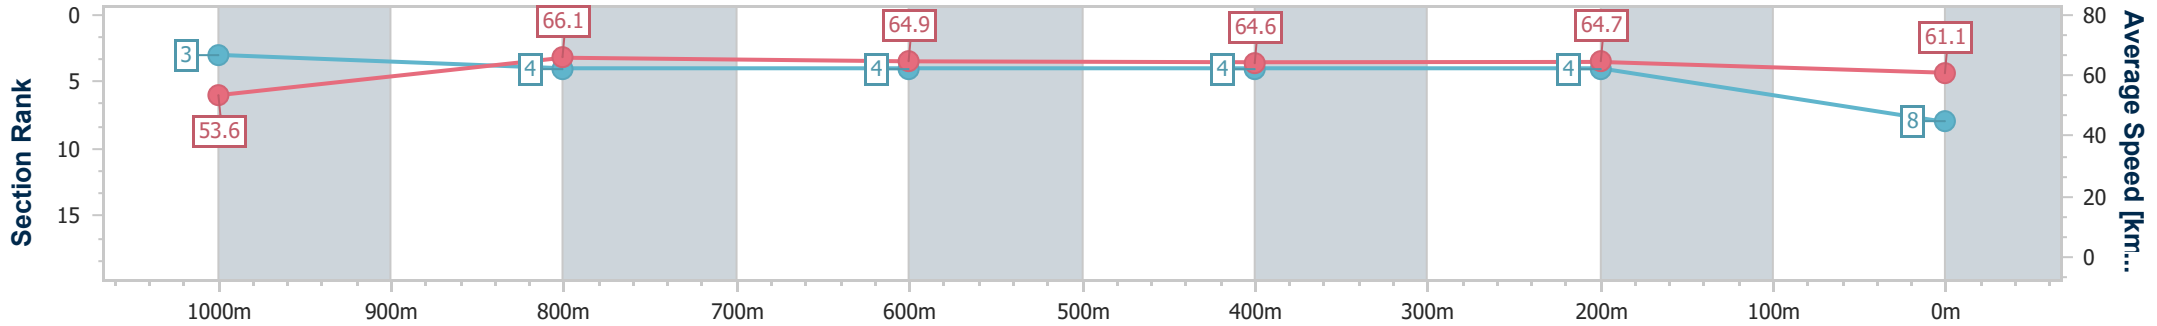

Horse/Jockey Name	Vast Kama
Final Rank	8
Fastest Section Time (Section)	0:10.93 (1000m)
Top Speed [km/h] (Section)	68.7 (Overall)
Race State	Finished

Doomben QLD Professional
Race 6: STRADBROKE SEASON ON SALE NOW Colts,
Geldings & Entires No Metro Wins Handicap - 1200m
25 February 2023 - 15:08
Track Rating: Good 3, Weather: Fine, Rail Position: +3m Entire
Course

BRISBANE
RACING CLUB

Section	Overall	1000m	800m	600m	400m	200m								
Section Times	1:09.58 [8] (0:13.44)	0:56.14 [3] (0:10.93)	0:45.21 [4] (0:11.13)	0:34.08 [4] (0:11.17)	0:22.91 [4] (0:11.12)	0:11.79 [4] (0:11.79)								
Average Speed [km/h]	53.6	66.1	64.9	64.6	64.7	61.1								
Top Speed [km/h]	68.7	68.2	65.6	65.4	65.7	63.9								
Avg. Dist. to Rail [m]	7.5	1.4	0.9	0.4	0.8	2.6								
Avg. Stride Freq. [Hz]	2.3	2.5	2.4	2.3	2.3	2.3								
Avg. Stride Length [m]	6.5	7.5	7.6	7.7	7.7	7.4								

- [ ] Ranking at each section and finish
- -.-.- No data available at this section
- NA No data available