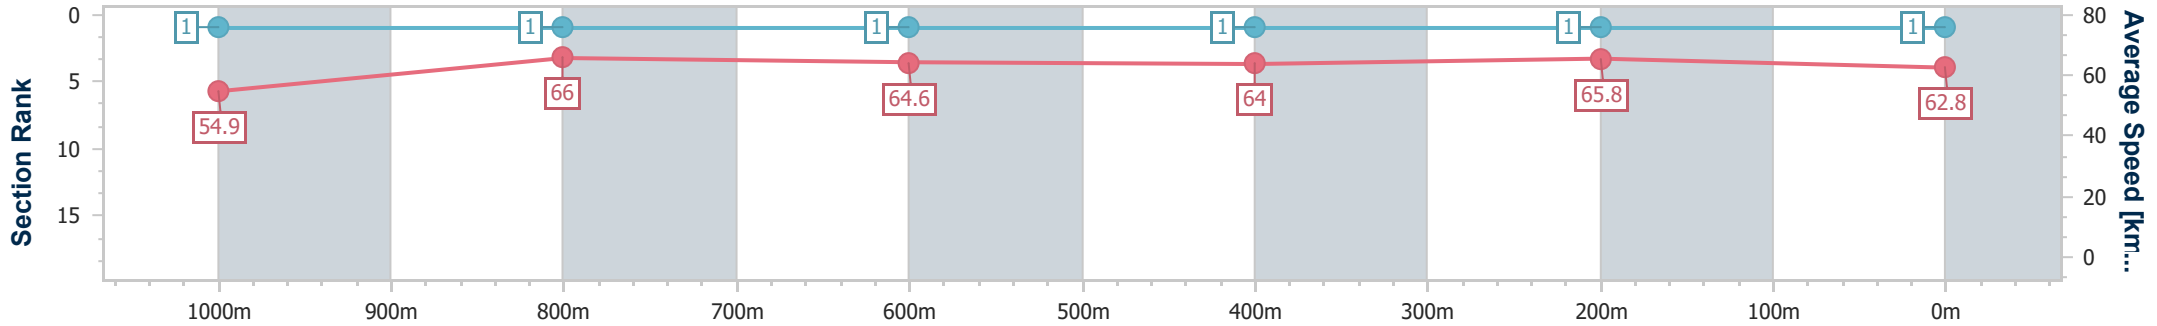

Horse/Jockey Name	Situation Room
Final Rank	1
Fastest Section Time (Section)	0:10.88 (400m)
Top Speed [km/h] (Section)	68.8 (Overall)
Race State	Finished

Doomben QLD Professional
Race 6: STRADBROKE SEASON ON SALE NOW Colts,
Geldings & Entires No Metro Wins Handicap - 1200m
25 February 2023 - 15:08
Track Rating: Good 3, Weather: Fine, Rail Position: +3m Entire
Course

BRISBANE
RACING CLUB

Section	Overall	1000m	800m	600m	400m	200m
Section Times	1:08.68 [1] (0:13.17)	0:55.51 [1] (0:10.91)	0:44.60 [1] (0:11.12)	0:33.48 [1] (0:11.12)	0:22.36 [1] (0:10.88)	0:11.48 [1] (0:11.48)
Average Speed [km/h]	54.9	66.0	64.6	64.0	65.8	62.8
Top Speed [km/h]	68.8	68.1	65.5	65.5	66.6	65.6
Avg. Dist. to Rail [m]	8.2	0.5	0.5	1.8	2.4	1.2
Avg. Stride Freq. [Hz]	2.5	2.2	2.2	2.4	2.5	2.5
Avg. Stride Length [m]	6.1	8.4	8.1	7.3	7.3	6.9

- [ ] Ranking at each section and finish
- -.-.- No data available at this section
- NA No data available