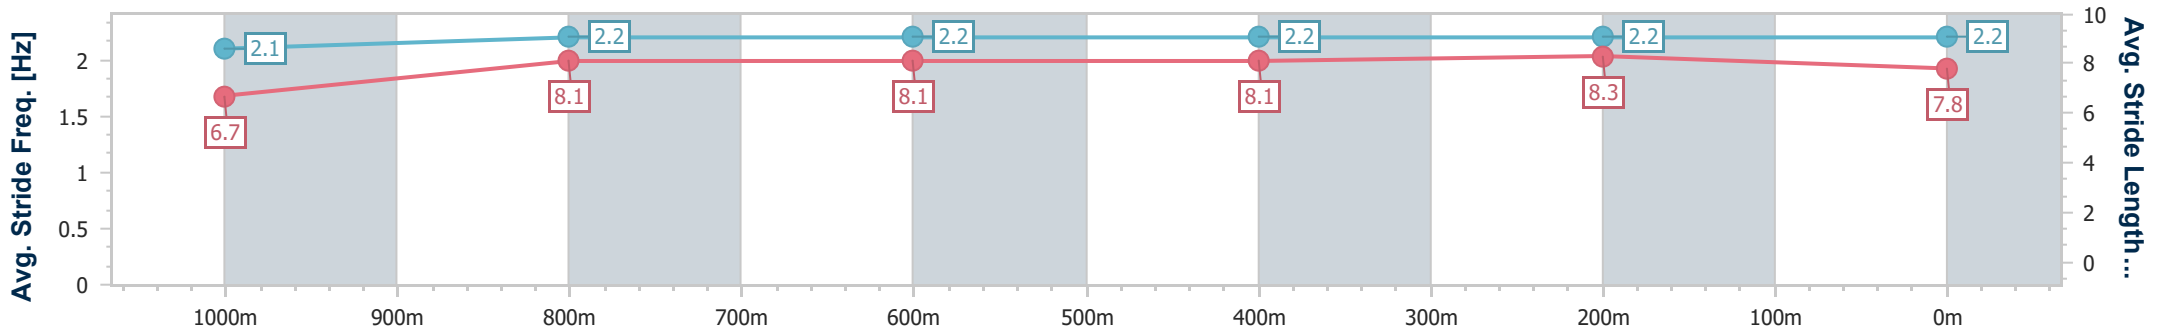

Horse/Jockey Name	Why We Drink
Final Rank	3
Fastest Section Time (Section)	0:10.85 (1000m)
Top Speed [km/h] (Section)	67.3 (1000m)
Race State	Finished

Doomben QLD Professional
Race 6: STRADBROKE SEASON ON SALE NOW Colts,
Geldings & Entires No Metro Wins Handicap - 1200m
25 February 2023 - 15:08
Track Rating: Good 3, Weather: Fine, Rail Position: +3m Entire
Course

BRISBANE
RACING CLUB

Section	Overall	1000m	800m	600m	400m	200m								
Section Times	1:09.31 [3] (0:13.66)	0:55.65 [6] (0:10.85)	0:44.80 [5] (0:11.14)	0:33.66 [5] (0:11.17)	0:22.49 [5] (0:10.99)	0:11.50 [5] (0:11.50)								
Average Speed [km/h]	52.7	66.5	64.9	64.2	65.3	62.7								
Top Speed [km/h]	65.7	67.3	65.8	65.7	66.5	64.8								
Avg. Dist. to Rail [m]	5.9	1.4	0.5	0.7	1.1	2.1								
Avg. Stride Freq. [Hz]	2.1	2.2	2.2	2.2	2.2	2.2								
Avg. Stride Length [m]	6.7	8.1	8.1	8.1	8.3	7.8								

- [ ] Ranking at each section and finish
- -.-.- No data available at this section
- NA No data available