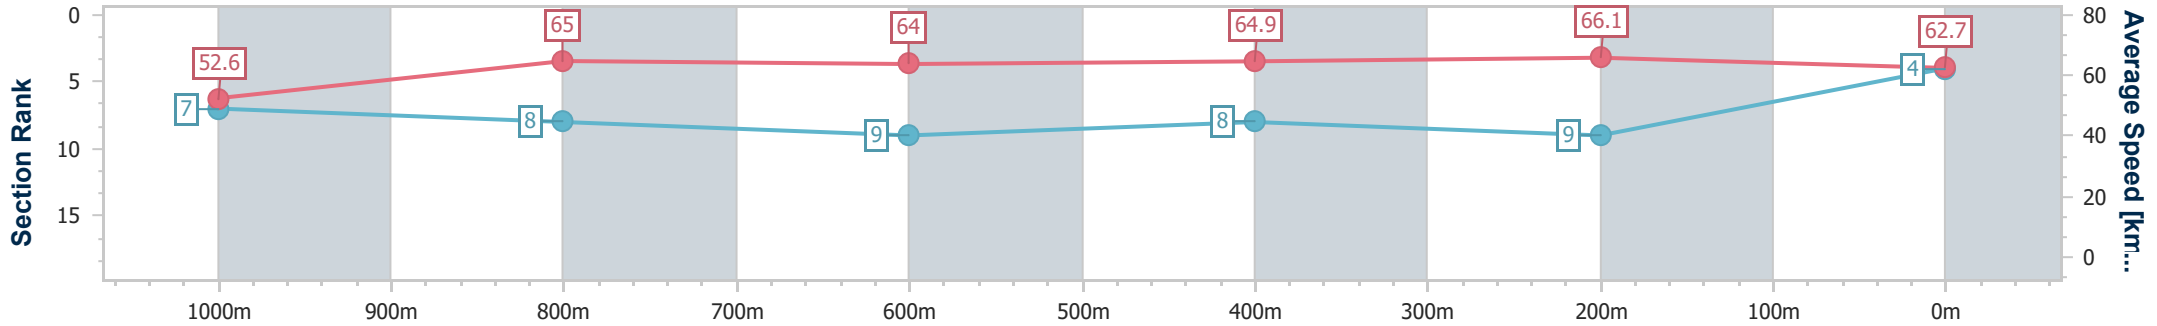

Horse/Jockey Name	Brocky
Final Rank	4
Fastest Section Time (Section)	0:10.86 (400m)
Top Speed [km/h] (Section)	68.5 (Overall)
Race State	Finished

Doomben QLD Professional
Race 6: STRADBROKE SEASON ON SALE NOW Colts,
Geldings & Entires No Metro Wins Handicap - 1200m
25 February 2023 - 15:08
Track Rating: Good 3, Weather: Fine, Rail Position: +3m Entire
Course

BRISBANE
RACING CLUB

Section	Overall	1000m	800m	600m	400m	200m
Section Times	1:09.39 [4] (0:13.70)	0:55.69 [7] (0:11.10)	0:44.59 [8] (0:11.21)	0:33.38 [9] (0:11.03)	0:22.35 [8] (0:10.86)	0:11.49 [9] (0:11.49)
Average Speed [km/h]	52.6	65.0	64.0	64.9	66.1	62.7
Top Speed [km/h]	68.5	66.1	66.9	66.9	67.1	65.8
Avg. Dist. to Rail [m]	1.6	0.2	0.4	1.1	0.9	1.4
Avg. Stride Freq. [Hz]	2.4	2.4	2.4	2.4	2.4	2.4
Avg. Stride Length [m]	6.1	7.5	7.5	7.5	7.6	7.2

- [ ] Ranking at each section and finish
- -.-.- No data available at this section
- NA No data available