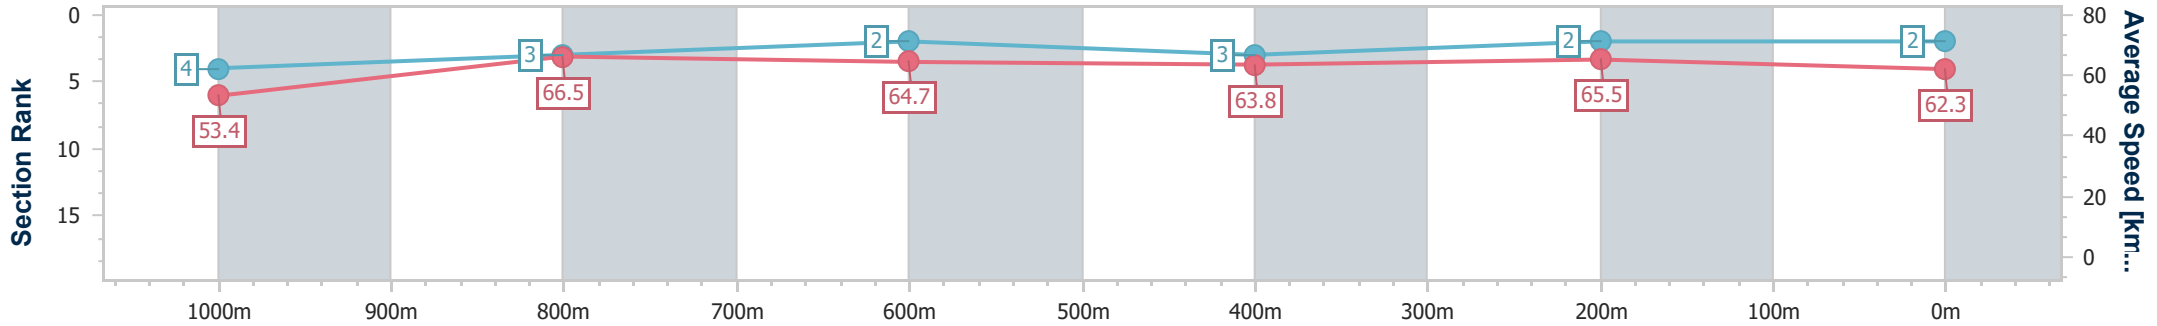

Horse/Jockey Name	Buying Time
Final Rank	2
Fastest Section Time (Section)	0:10.81 (1000m)
Top Speed [km/h] (Section)	68.6 (1000m)
Race State	Finished

Doomben QLD Professional
Race 6: STRADBROKE SEASON ON SALE NOW Colts,
Geldings & Entires No Metro Wins Handicap - 1200m
25 February 2023 - 15:08
Track Rating: Good 3, Weather: Fine, Rail Position: +3m Entire
Course

BRISBANE
RACING CLUB

Section	Overall	1000m	800m	600m	400m	200m
Section Times	1:09.02 [2] (0:13.50)	0:55.52 [4] (0:10.81)	0:44.71 [3] (0:11.06)	0:33.65 [2] (0:11.16)	0:22.49 [3] (0:10.95)	0:11.54 [2] (0:11.54)
Average Speed [km/h]	53.4	66.5	64.7	63.8	65.5	62.3
Top Speed [km/h]	68.4	68.6	66.0	65.2	66.5	64.9
Avg. Dist. to Rail [m]	0.5	0.3	1.3	2.0	1.5	0.5
Avg. Stride Freq. [Hz]	2.4	2.4	2.4	2.4	2.4	2.4
Avg. Stride Length [m]	6.2	7.6	7.6	7.5	7.6	7.3

- [ ] Ranking at each section and finish
- -.-.- No data available at this section
- NA No data available