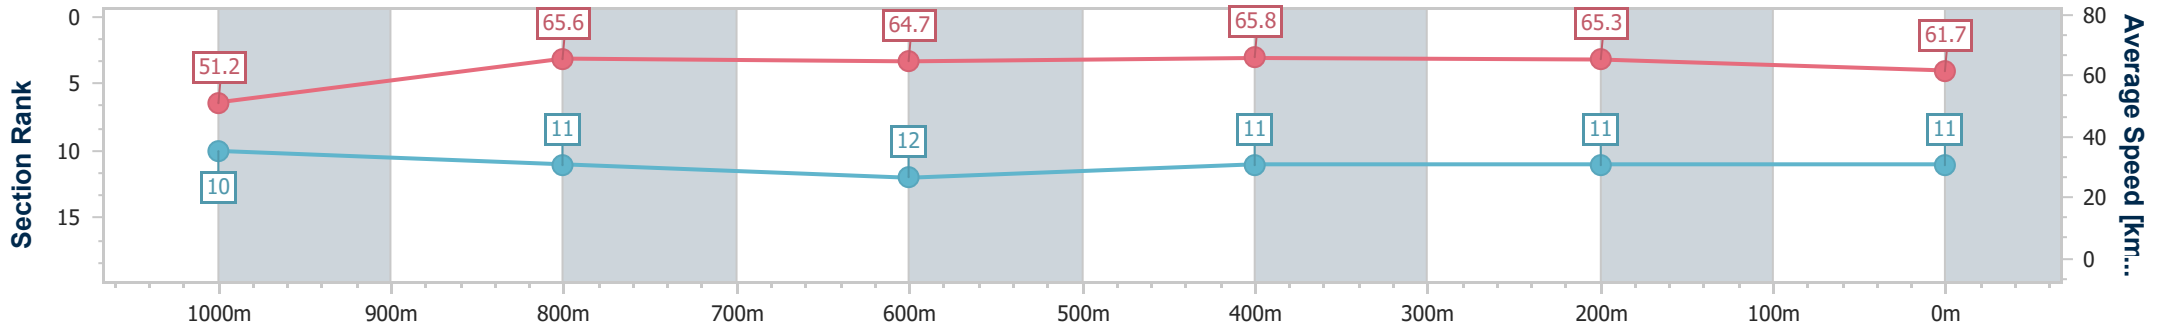

Horse/Jockey Name	Fastling
Final Rank	11
Fastest Section Time (Section)	0:10.98 (600m)
Top Speed [km/h] (Section)	67.4 (1000m)
Race State	Finished

Doomben QLD Professional
Race 6: STRADBROKE SEASON ON SALE NOW Colts,
Geldings & Entires No Metro Wins Handicap - 1200m
25 February 2023 - 15:08
Track Rating: Good 3, Weather: Fine, Rail Position: +3m Entire
Course

BRISBANE
RACING CLUB

Section	Overall	1000m	800m	600m	400m	200m
Section Times	1:09.98 [11] (0:14.05)	0:55.93 [10] (0:11.03)	0:44.90 [11] (0:11.21)	0:33.69 [12] (0:10.98)	0:22.71 [11] (0:11.04)	0:11.67 [11] (0:11.67)
Average Speed [km/h]	51.2	65.6	64.7	65.8	65.3	61.7
Top Speed [km/h]	67.4	67.4	66.0	66.7	66.4	64.3
Avg. Dist. to Rail [m]	7.0	2.6	1.1	0.6	2.6	3.3
Avg. Stride Freq. [Hz]	2.3	2.4	2.3	2.4	2.3	2.3
Avg. Stride Length [m]	6.3	7.6	7.7	7.8	7.8	7.5

- [ ] Ranking at each section and finish
- -.-.- No data available at this section
- NA No data available