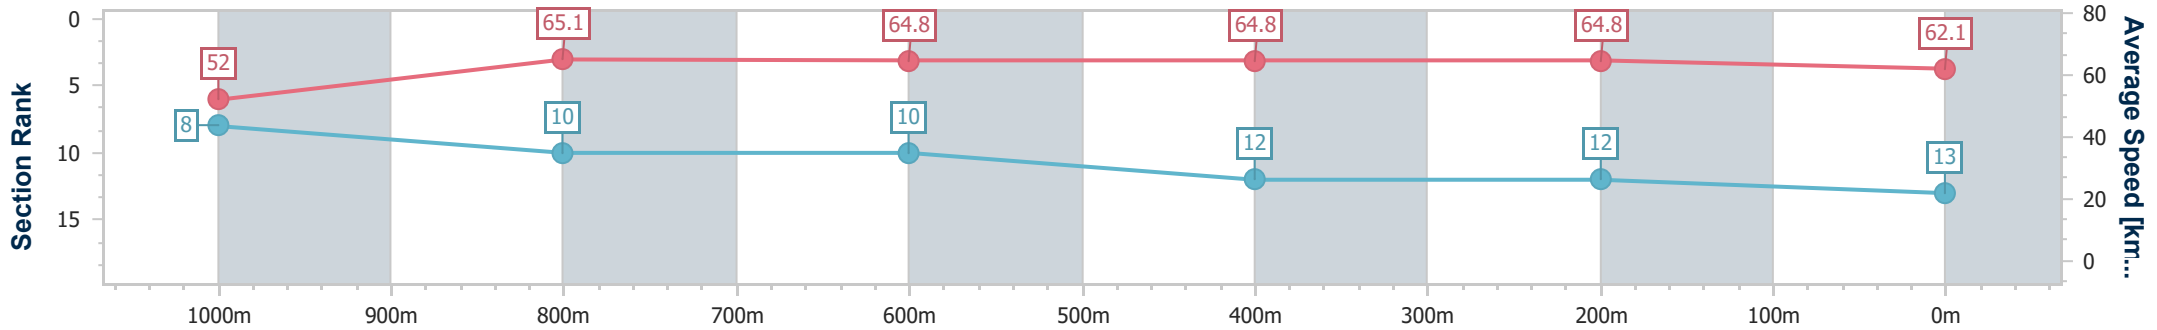

Horse/Jockey Name	Fire King
Final Rank	13
Fastest Section Time (Section)	0:11.12 (1000m)
Top Speed [km/h] (Section)	66.5 (1000m)
Race State	Finished

Doomben QLD Professional
Race 6: STRADBROKE SEASON ON SALE NOW Colts,
Geldings & Entires No Metro Wins Handicap - 1200m
25 February 2023 - 15:08
Track Rating: Good 3, Weather: Fine, Rail Position: +3m Entire
Course

BRISBANE
RACING CLUB

Section	Overall	1000m	800m	600m	400m	200m
Section Times	1:10.15 [13] (0:13.87)	0:56.28 [8] (0:11.12)	0:45.16 [10] (0:11.21)	0:33.95 [10] (0:11.19)	0:22.76 [12] (0:11.14)	0:11.62 [12] (0:11.62)
Average Speed [km/h]	52.0	65.1	64.8	64.8	64.8	62.1
Top Speed [km/h]	66.1	66.5	65.5	66.0	65.6	65.2
Avg. Dist. to Rail [m]	4.0	2.6	1.7	1.3	2.0	2.9
Avg. Stride Freq. [Hz]	2.3	2.4	2.4	2.4	2.3	2.4
Avg. Stride Length [m]	6.2	7.7	7.6	7.6	7.6	7.4

- [ ] Ranking at each section and finish
- -.-.- No data available at this section
- NA No data available