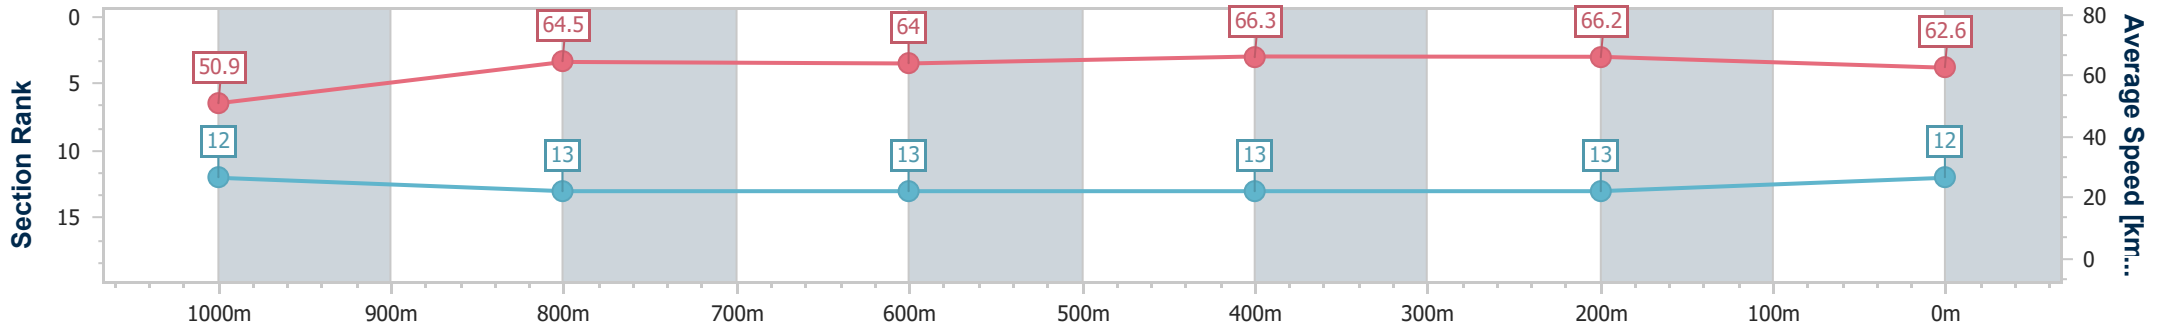

Horse/Jockey Name	Bundyandcoke
Final Rank	12
Fastest Section Time (Section)	0:10.91 (600m)
Top Speed [km/h] (Section)	67.6 (600m)
Race State	Finished

Doomben QLD Professional
Race 6: STRADBROKE SEASON ON SALE NOW Colts,
Geldings & Entires No Metro Wins Handicap - 1200m
25 February 2023 - 15:08
Track Rating: Good 3, Weather: Fine, Rail Position: +3m Entire
Course

BRISBANE
RACING CLUB

Section	Overall	1000m	800m	600m	400m	200m							
Section Times	1:10.03 [12] (0:14.16)	0:55.87 [12] (0:11.18)	0:44.69 [13] (0:11.34)	0:33.35 [13] (0:10.91)	0:22.44 [13] (0:10.95)	0:11.49 [13] (0:11.49)							
Average Speed [km/h]	50.9	64.5	64.0	66.3	66.2	62.6							
Top Speed [km/h]	65.4	66.0	65.3	67.6	67.0	65.5							
Avg. Dist. to Rail [m]	4.8	2.0	1.1	0.8	5.0	8.1							
Avg. Stride Freq. [Hz]	2.4	2.5	2.5	2.5	2.5	2.4							
Avg. Stride Length [m]	5.9	7.2	7.3	7.4	7.4	7.2							

- [ ] Ranking at each section and finish
- -.-.- No data available at this section
- NA No data available