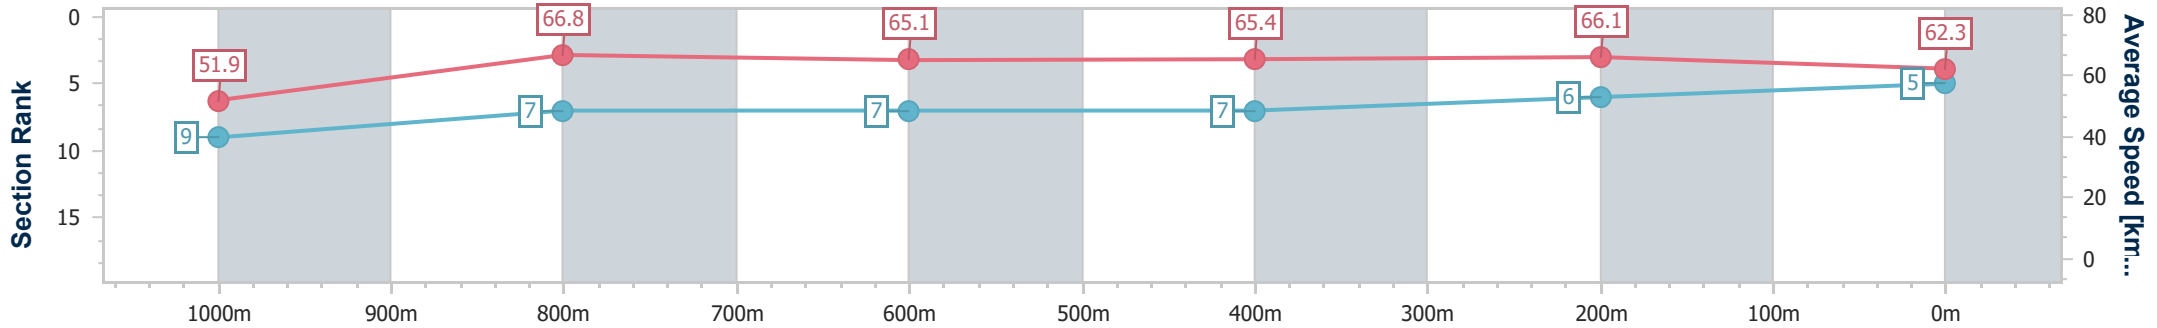

Horse/Jockey Name	Lord Markel
Final Rank	5
Fastest Section Time (Section)	0:10.79 (1000m)
Top Speed [km/h] (Section)	67.9 (1000m)
Race State	Finished

Doomben QLD Professional
Race 6: STRADBROKE SEASON ON SALE NOW Colts,
Geldings & Entires No Metro Wins Handicap - 1200m
25 February 2023 - 15:08
Track Rating: Good 3, Weather: Fine, Rail Position: +3m Entire
Course

BRISBANE
RACING CLUB

Section	Overall	1000m	800m	600m	400m	200m
Section Times	1:09.40 [5] (0:13.87)	0:55.53 [9] (0:10.79)	0:44.74 [7] (0:11.17)	0:33.57 [7] (0:11.08)	0:22.49 [7] (0:10.92)	0:11.57 [6] (0:11.57)
Average Speed [km/h]	51.9	66.8	65.1	65.4	66.1	62.3
Top Speed [km/h]	66.8	67.9	66.8	66.9	67.4	66.5
Avg. Dist. to Rail [m]	2.5	1.4	1.7	1.3	2.5	4.6
Avg. Stride Freq. [Hz]	2.3	2.4	2.4	2.4	2.4	2.4
Avg. Stride Length [m]	6.1	7.6	7.6	7.6	7.6	7.3

- [ ] Ranking at each section and finish
- -.-.- No data available at this section
- NA No data available