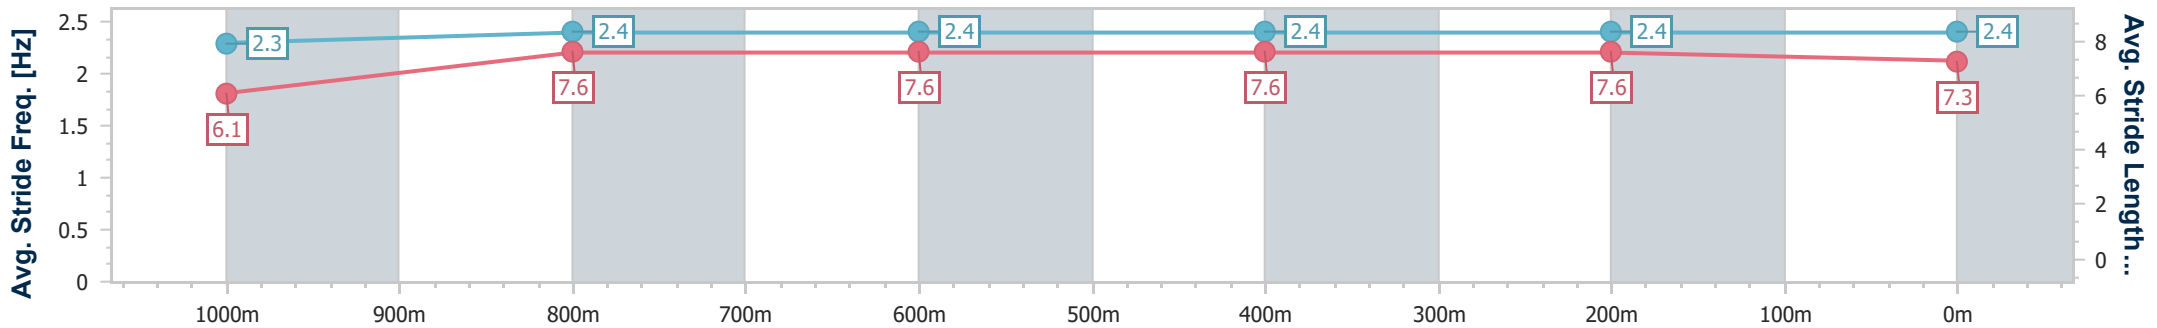

Horse/Jockey Name	Lord Markel
Final Rank	5
Fastest Section Time (Section)	0:10.79 (1000m)
Top Speed [km/h] (Section)	67.9 (1000m)
Race State	Finished

Doomben QLD Professional
Race 6: STRADBROKE SEASON ON SALE NOW Colts,
Geldings & Entires No Metro Wins Handicap - 1200m
25 February 2023 - 15:08
Track Rating: Good 3, Weather: Fine, Rail Position: +3m Entire
Course

BRISBANE
RACING CLUB

Section	Overall	1000m	800m	600m	400m	200m
Section Times	1:09.40 [5] (0:13.87)	0:55.53 [9] (0:10.79)	0:44.74 [7] (0:11.17)	0:33.57 [7] (0:11.08)	0:22.49 [7] (0:10.92)	0:11.57 [6] (0:11.57)
Average Speed [km/h]	51.9	66.8	65.1	65.4	66.1	62.3
Top Speed [km/h]	66.8	67.9	66.8	66.9	67.4	66.5
Avg. Dist. to Rail [m]	2.5	1.4	1.7	1.3	2.5	4.6
Avg. Stride Freq. [Hz]	2.3	2.4	2.4	2.4	2.4	2.4
Avg. Stride Length [m]	6.1	7.6	7.6	7.6	7.6	7.3

- [ ] Ranking at each section and finish
- -.-.- No data available at this section
- NA No data available