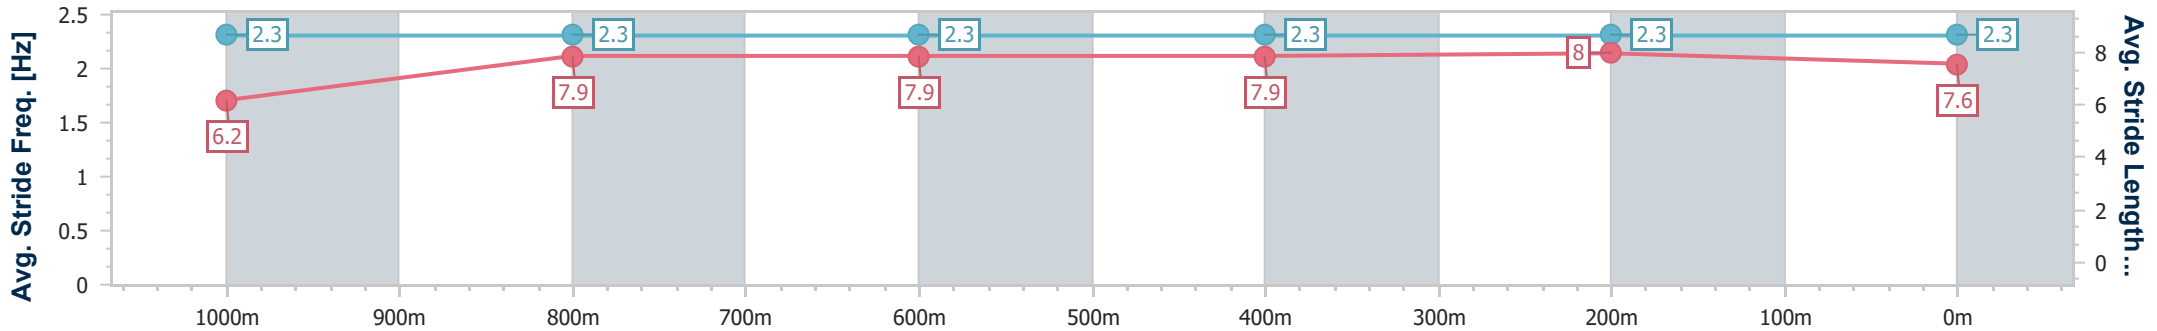

Horse/Jockey Name	Festival Prince
Final Rank	6
Fastest Section Time (Section)	0:10.83 (400m)
Top Speed [km/h] (Section)	68.6 (400m)
Race State	Finished

Doomben QLD Professional
Race 6: STRADBROKE SEASON ON SALE NOW Colts,
Geldings & Entires No Metro Wins Handicap - 1200m
25 February 2023 - 15:08
Track Rating: Good 3, Weather: Fine, Rail Position: +3m Entire
Course

BRISBANE
RACING CLUB

Section	Overall	1000m	800m	600m	400m	200m
Section Times	1:09.45 [6] (0:14.06)	0:55.39 [11] (0:10.92)	0:44.47 [9] (0:11.03)	0:33.44 [8] (0:11.04)	0:22.40 [9] (0:10.83)	0:11.57 [8] (0:11.57)
Average Speed [km/h]	51.2	66.1	65.3	65.4	66.7	62.3
Top Speed [km/h]	64.9	66.6	66.8	66.8	68.6	66.0
Avg. Dist. to Rail [m]	4.2	0.6	0.6	0.7	3.3	5.4
Avg. Stride Freq. [Hz]	2.3	2.3	2.3	2.3	2.3	2.3
Avg. Stride Length [m]	6.2	7.9	7.9	7.9	8.0	7.6

- [ ] Ranking at each section and finish
- -.-.- No data available at this section
- NA No data available