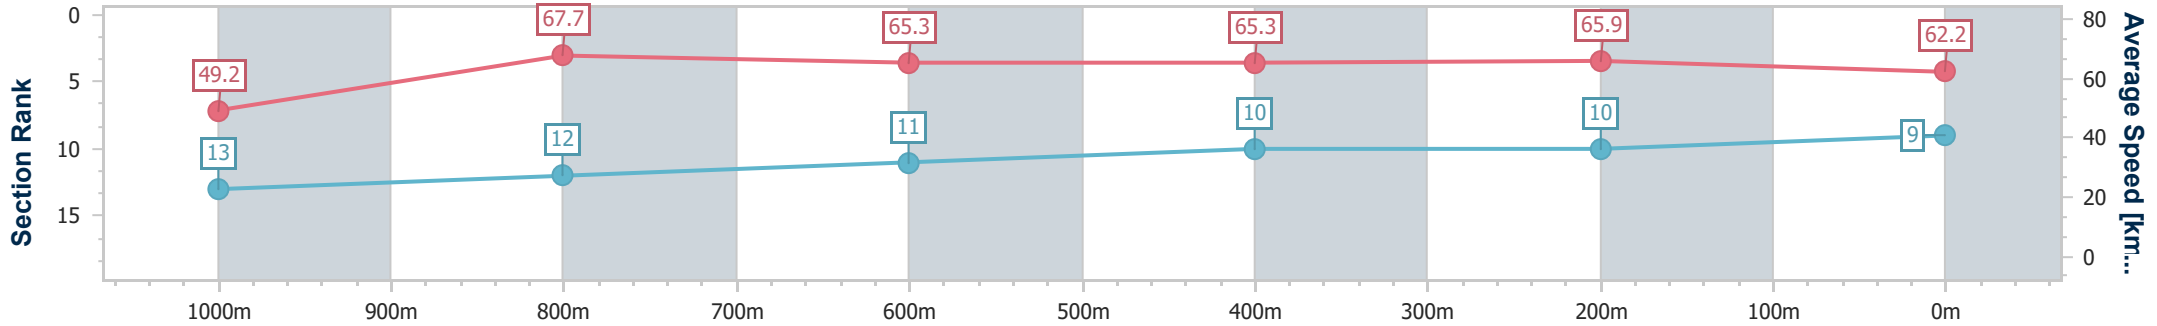

Horse/Jockey Name	Overseas
Final Rank	9
Fastest Section Time (Section)	0:10.62 (1000m)
Top Speed [km/h] (Section)	69.8 (1000m)
Race State	Finished

Doomben QLD Professional
Race 6: STRADBROKE SEASON ON SALE NOW Colts,
Geldings & Entires No Metro Wins Handicap - 1200m
25 February 2023 - 15:08
Track Rating: Good 3, Weather: Fine, Rail Position: +3m Entire
Course

BRISBANE
RACING CLUB

Section	Overall	1000m	800m	600m	400m	200m
Section Times	1:09.73 [9] (0:14.66)	0:55.07 [13] (0:10.62)	0:44.45 [12] (0:11.00)	0:33.45 [11] (0:10.96)	0:22.49 [10] (0:10.91)	0:11.58 [10] (0:11.58)
Average Speed [km/h]	49.2	67.7	65.3	65.3	65.9	62.2
Top Speed [km/h]	69.8	69.8	66.6	67.3	67.2	65.0
Avg. Dist. to Rail [m]	5.9	0.3	0.6	0.8	1.6	4.9
Avg. Stride Freq. [Hz]	2.2	2.4	2.3	2.4	2.3	2.3
Avg. Stride Length [m]	6.2	7.8	7.7	7.7	7.9	7.4

- [ ] Ranking at each section and finish
- -.-.- No data available at this section
- NA No data available