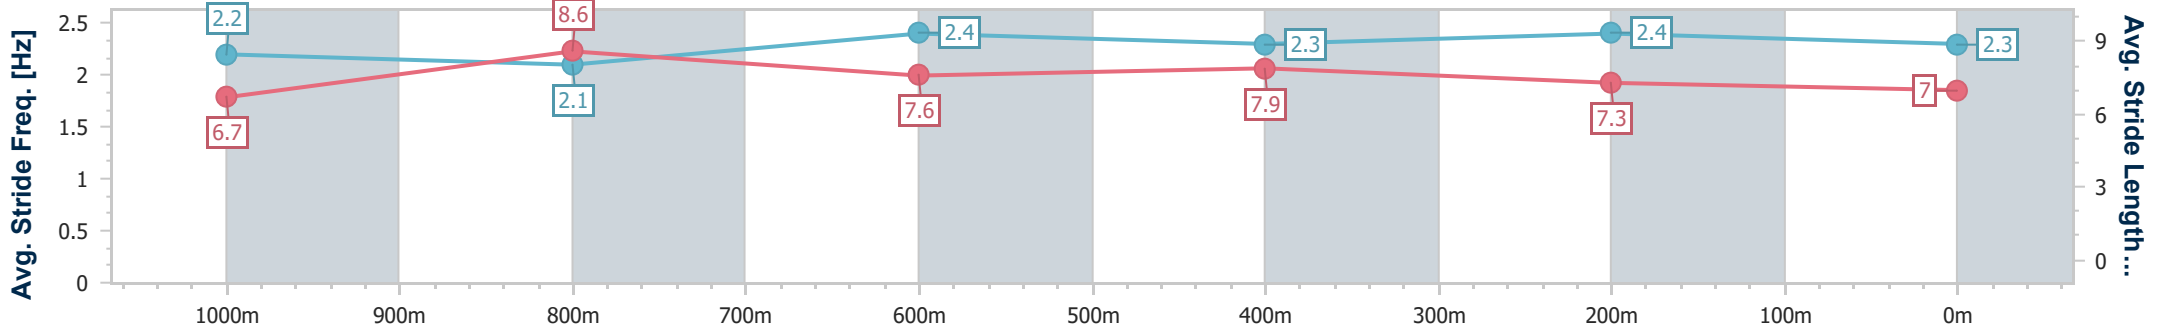

Horse/Jockey Name	Mort Doyle
Final Rank	10
Fastest Section Time (Section)	0:10.86 (1000m)
Top Speed [km/h] (Section)	68.5 (1000m)
Race State	Finished

Doomben QLD Professional
Race 6: STRADBROKE SEASON ON SALE NOW Colts,
Geldings & Entire No Metro Wins Handicap - 1200m
25 February 2023 - 15:08
Track Rating: Good 3, Weather: Fine, Rail Position: +3m Entire
Course

BRISBANE
RACING CLUB

Section	Overall	1000m	800m	600m	400m	200m
Section Times	1:09.96 [10] (0:13.37)	0:56.59 [2] (0:10.86)	0:45.73 [2] (0:11.15)	0:34.58 [3] (0:11.14)	0:23.44 [2] (0:11.18)	0:12.26 [3] (0:12.26)
Average Speed [km/h]	53.8	66.6	64.6	64.5	64.4	58.7
Top Speed [km/h]	68.5	68.5	66.5	66.5	66.0	63.2
Avg. Dist. to Rail [m]	4.9	1.2	0.2	0.4	0.5	0.6
Avg. Stride Freq. [Hz]	2.2	2.1	2.4	2.3	2.4	2.3
Avg. Stride Length [m]	6.7	8.6	7.6	7.9	7.3	7.0

- [ ] Ranking at each section and finish
- -.-.- No data available at this section
- NA No data available