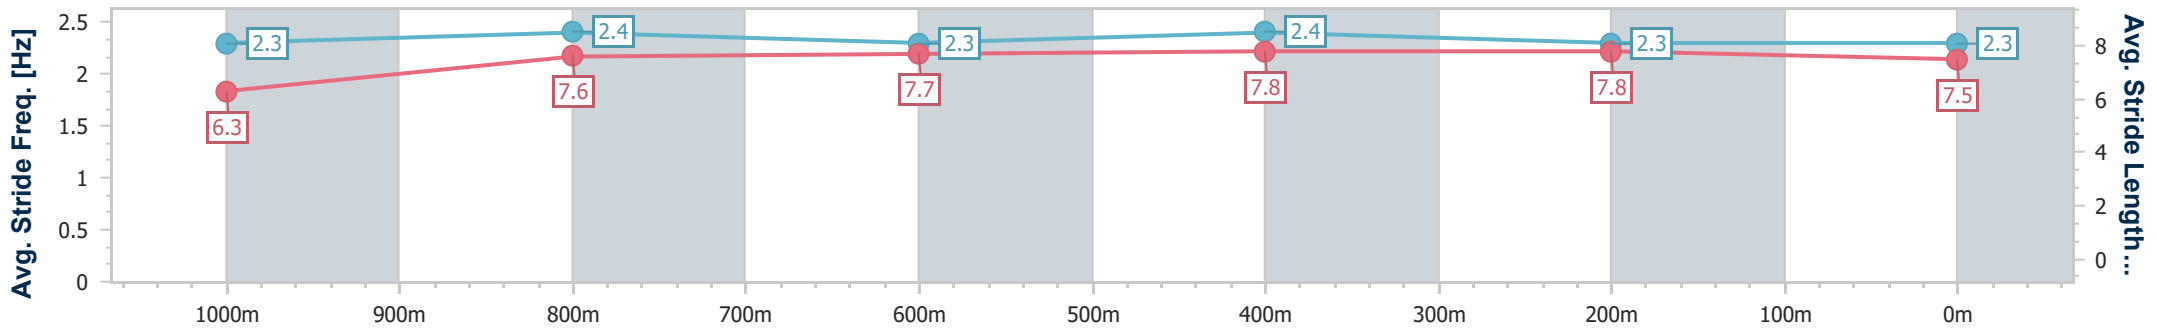

Horse/Jockey Name	Fastling
Final Rank	11
Fastest Section Time (Section)	0:10.98 (600m)
Top Speed [km/h] (Section)	67.4 (1000m)
Race State	Finished

Doomben QLD Professional
Race 6: STRADBROKE SEASON ON SALE NOW Colts,
Geldings & Entires No Metro Wins Handicap - 1200m
25 February 2023 - 15:08
Track Rating: Good 3, Weather: Fine, Rail Position: +3m Entire
Course

BRISBANE
RACING CLUB

Section	Overall	1000m	800m	600m	400m	200m
Section Times	1:09.98 [11] (0:14.05)	0:55.93 [10] (0:11.03)	0:44.90 [11] (0:11.21)	0:33.69 [12] (0:10.98)	0:22.71 [11] (0:11.04)	0:11.67 [11] (0:11.67)
Average Speed [km/h]	51.2	65.6	64.7	65.8	65.3	61.7
Top Speed [km/h]	67.4	67.4	66.0	66.7	66.4	64.3
Avg. Dist. to Rail [m]	7.0	2.6	1.1	0.6	2.6	3.3
Avg. Stride Freq. [Hz]	2.3	2.4	2.3	2.4	2.3	2.3
Avg. Stride Length [m]	6.3	7.6	7.7	7.8	7.8	7.5

- [ ] Ranking at each section and finish
- -.-.- No data available at this section
- NA No data available