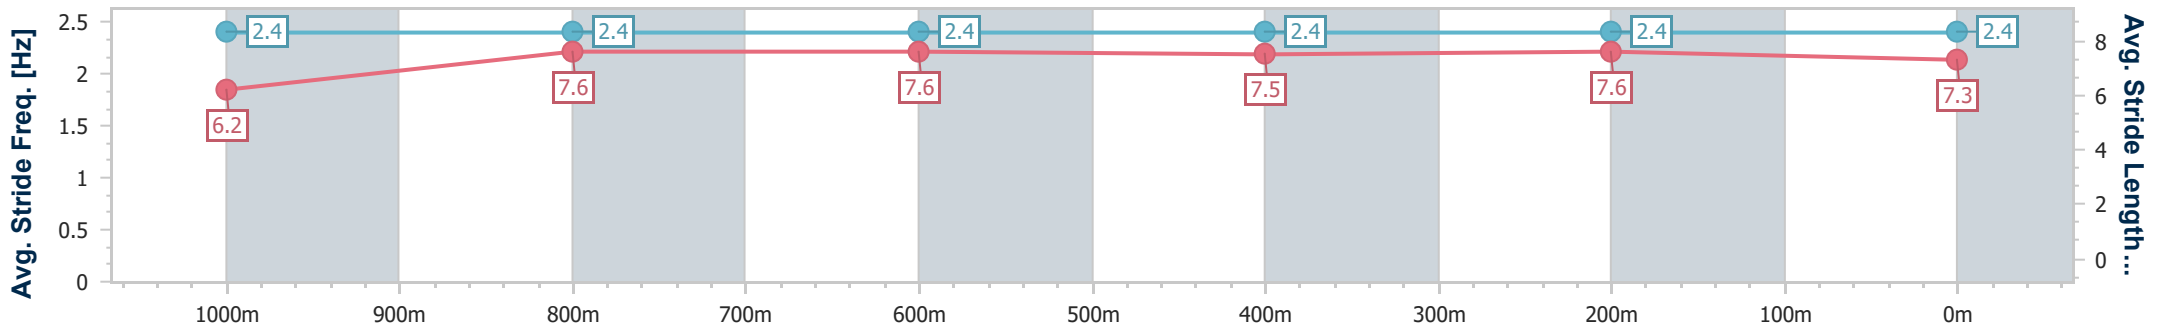

Horse/Jockey Name	Buying Time
Final Rank	2
Fastest Section Time (Section)	0:10.81 (1000m)
Top Speed [km/h] (Section)	68.6 (1000m)
Race State	Finished

Doomben QLD Professional
Race 6: STRADBROKE SEASON ON SALE NOW Colts,
Geldings & Entires No Metro Wins Handicap - 1200m
25 February 2023 - 15:08
Track Rating: Good 3, Weather: Fine, Rail Position: +3m Entire
Course

BRISBANE
RACING CLUB

Section	Overall	1000m	800m	600m	400m	200m
Section Times	1:09.02 [2] (0:13.50)	0:55.52 [4] (0:10.81)	0:44.71 [3] (0:11.06)	0:33.65 [2] (0:11.16)	0:22.49 [3] (0:10.95)	0:11.54 [2] (0:11.54)
Average Speed [km/h]	53.4	66.5	64.7	63.8	65.5	62.3
Top Speed [km/h]	68.4	68.6	66.0	65.2	66.5	64.9
Avg. Dist. to Rail [m]	0.5	0.3	1.3	2.0	1.5	0.5
Avg. Stride Freq. [Hz]	2.4	2.4	2.4	2.4	2.4	2.4
Avg. Stride Length [m]	6.2	7.6	7.6	7.5	7.6	7.3

- [ ] Ranking at each section and finish
- -.-.- No data available at this section
- NA No data available