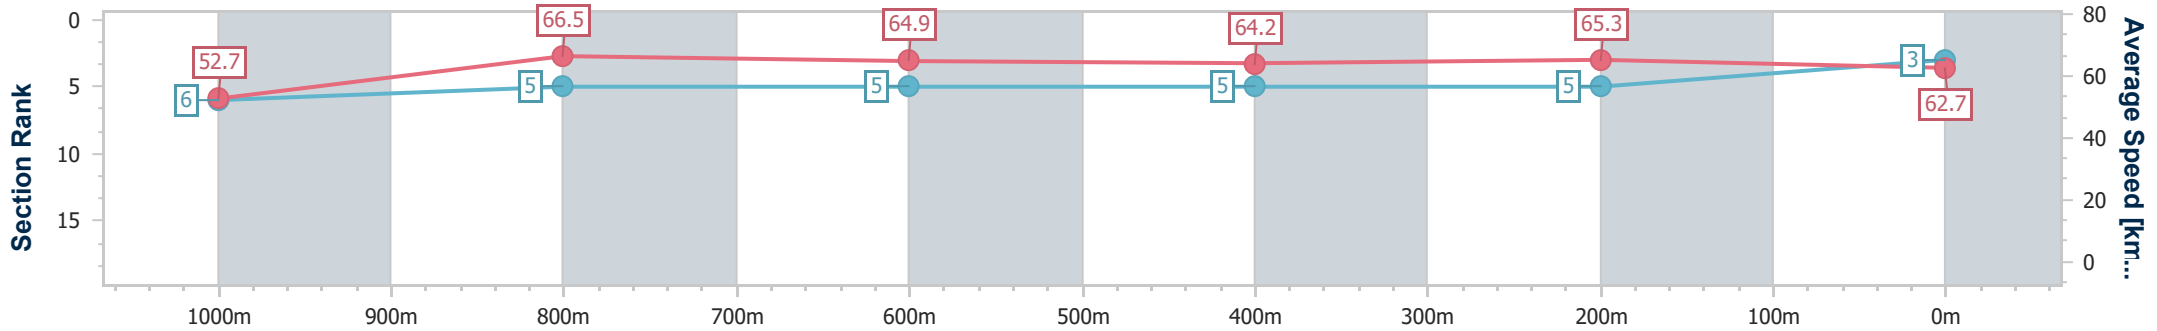

Horse/Jockey Name	Why We Drink
Final Rank	3
Fastest Section Time (Section)	0:10.85 (1000m)
Top Speed [km/h] (Section)	67.3 (1000m)
Race State	Finished

Doomben QLD Professional
Race 6: STRADBROKE SEASON ON SALE NOW Colts,
Geldings & Entires No Metro Wins Handicap - 1200m
25 February 2023 - 15:08
Track Rating: Good 3, Weather: Fine, Rail Position: +3m Entire
Course

BRISBANE
RACING CLUB

Section	Overall	1000m	800m	600m	400m	200m								
Section Times	1:09.31 [3] (0:13.66)	0:55.65 [6] (0:10.85)	0:44.80 [5] (0:11.14)	0:33.66 [5] (0:11.17)	0:22.49 [5] (0:10.99)	0:11.50 [5] (0:11.50)								
Average Speed [km/h]	52.7	66.5	64.9	64.2	65.3	62.7								
Top Speed [km/h]	65.7	67.3	65.8	65.7	66.5	64.8								
Avg. Dist. to Rail [m]	5.9	1.4	0.5	0.7	1.1	2.1								
Avg. Stride Freq. [Hz]	2.1	2.2	2.2	2.2	2.2	2.2								
Avg. Stride Length [m]	6.7	8.1	8.1	8.1	8.3	7.8								

- [ ] Ranking at each section and finish
- -.-.- No data available at this section
- NA No data available