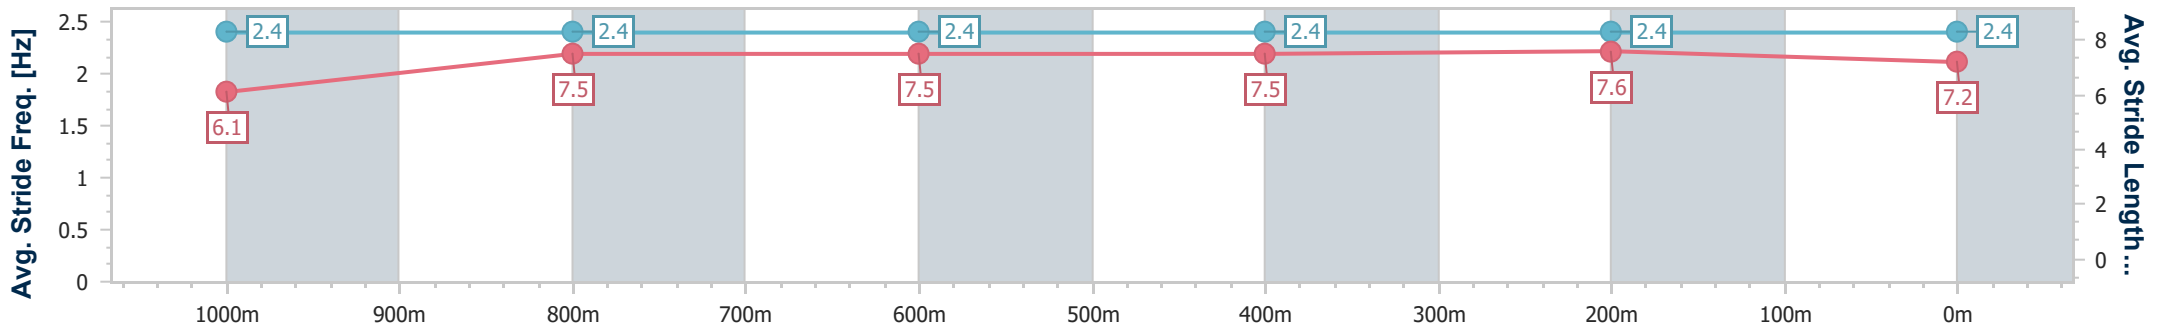

Horse/Jockey Name	Brocky
Final Rank	4
Fastest Section Time (Section)	0:10.86 (400m)
Top Speed [km/h] (Section)	68.5 (Overall)
Race State	Finished

Doomben QLD Professional
Race 6: STRADBROKE SEASON ON SALE NOW Colts,
Geldings & Entires No Metro Wins Handicap - 1200m
25 February 2023 - 15:08
Track Rating: Good 3, Weather: Fine, Rail Position: +3m Entire
Course

BRISBANE
RACING CLUB

Section	Overall	1000m	800m	600m	400m	200m
Section Times	1:09.39 [4] (0:13.70)	0:55.69 [7] (0:11.10)	0:44.59 [8] (0:11.21)	0:33.38 [9] (0:11.03)	0:22.35 [8] (0:10.86)	0:11.49 [9] (0:11.49)
Average Speed [km/h]	52.6	65.0	64.0	64.9	66.1	62.7
Top Speed [km/h]	68.5	66.1	66.9	66.9	67.1	65.8
Avg. Dist. to Rail [m]	1.6	0.2	0.4	1.1	0.9	1.4
Avg. Stride Freq. [Hz]	2.4	2.4	2.4	2.4	2.4	2.4
Avg. Stride Length [m]	6.1	7.5	7.5	7.5	7.6	7.2

- [ ] Ranking at each section and finish
- -.-.- No data available at this section
- NA No data available