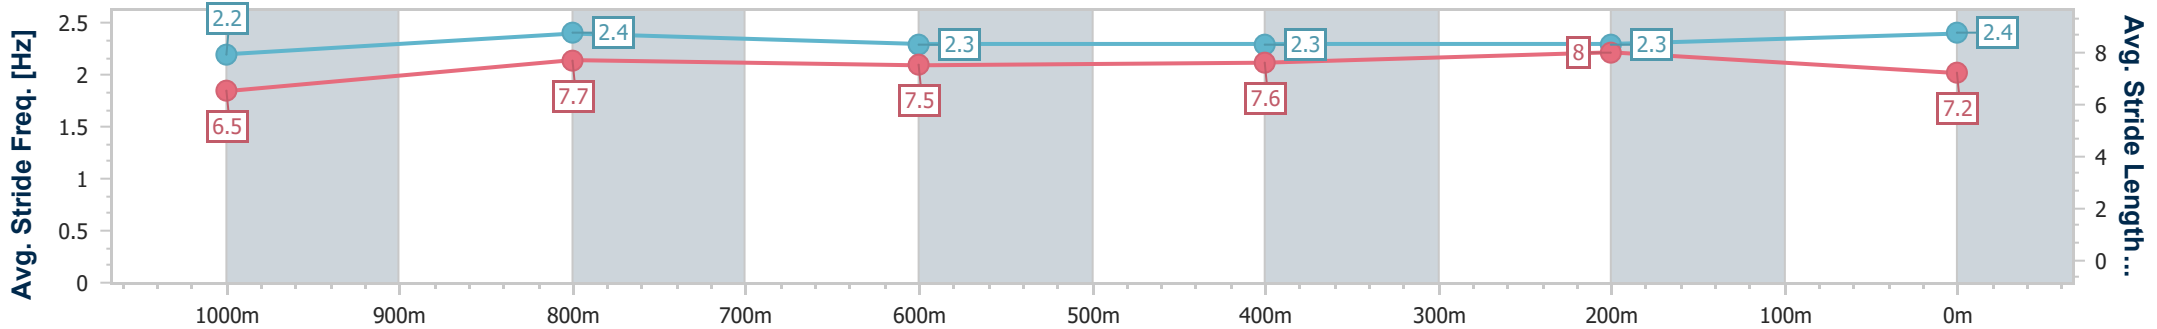

Horse/Jockey Name	Gentle Prince
Final Rank	7
Fastest Section Time (Section)	0:10.89 (1000m)
Top Speed [km/h] (Section)	67.7 (1000m)
Race State	Finished

Doomben QLD Professional
Race 6: STRADBROKE SEASON ON SALE NOW Colts,
Geldings & Entires No Metro Wins Handicap - 1200m
25 February 2023 - 15:08
Track Rating: Good 3, Weather: Fine, Rail Position: +3m Entire
Course

BRISBANE
RACING CLUB

Section	Overall	1000m	800m	600m	400m	200m
Section Times	1:09.51 [7] (0:13.62)	0:55.89 [5] (0:10.89)	0:45.00 [6] (0:11.23)	0:33.77 [6] (0:11.13)	0:22.64 [6] (0:10.96)	0:11.68 [7] (0:11.68)
Average Speed [km/h]	52.9	66.1	64.0	63.9	65.3	61.7
Top Speed [km/h]	66.9	67.7	66.6	65.5	65.9	65.6
Avg. Dist. to Rail [m]	1.7	0.6	0.5	2.2	2.6	2.4
Avg. Stride Freq. [Hz]	2.2	2.4	2.3	2.3	2.3	2.4
Avg. Stride Length [m]	6.5	7.7	7.5	7.6	8.0	7.2

- [ ] Ranking at each section and finish
- -.-.- No data available at this section
- NA No data available