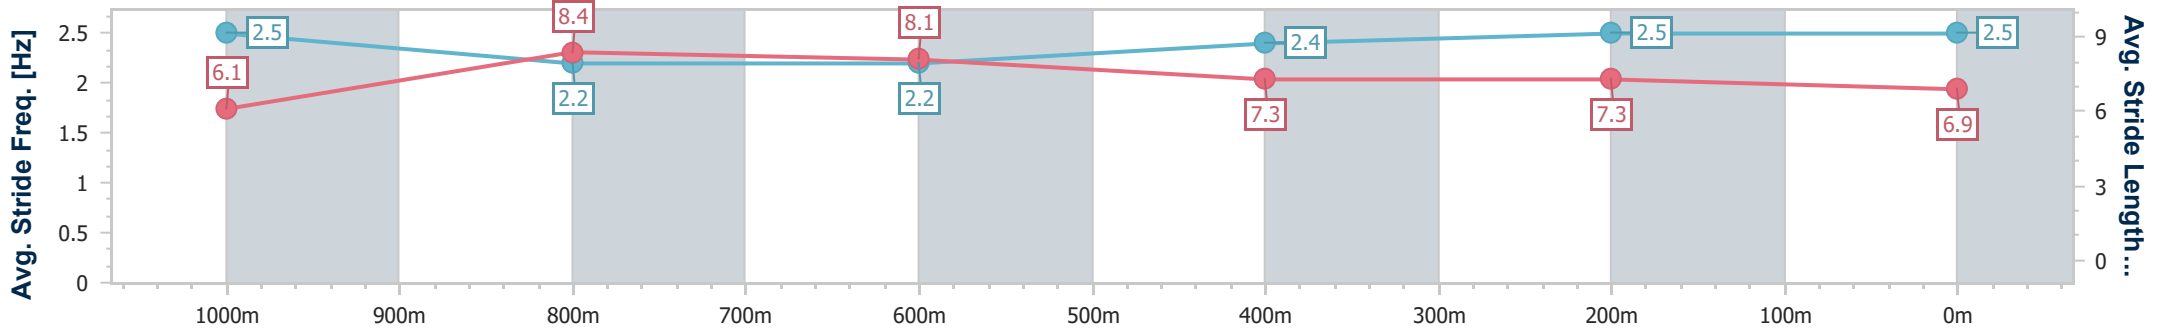

Horse/Jockey Name	Situation Room
Final Rank	1
Fastest Section Time (Section)	0:10.88 (400m)
Top Speed [km/h] (Section)	68.8 (Overall)
Race State	Finished

Doomben QLD Professional
Race 6: STRADBROKE SEASON ON SALE NOW Colts,
Geldings & Entires No Metro Wins Handicap - 1200m
25 February 2023 - 15:08
Track Rating: Good 3, Weather: Fine, Rail Position: +3m Entire
Course

BRISBANE
RACING CLUB

Section	Overall	1000m	800m	600m	400m	200m
Section Times	1:08.68 [1] (0:13.17)	0:55.51 [1] (0:10.91)	0:44.60 [1] (0:11.12)	0:33.48 [1] (0:11.12)	0:22.36 [1] (0:10.88)	0:11.48 [1] (0:11.48)
Average Speed [km/h]	54.9	66.0	64.6	64.0	65.8	62.8
Top Speed [km/h]	68.8	68.1	65.5	65.5	66.6	65.6
Avg. Dist. to Rail [m]	8.2	0.5	0.5	1.8	2.4	1.2
Avg. Stride Freq. [Hz]	2.5	2.2	2.2	2.4	2.5	2.5
Avg. Stride Length [m]	6.1	8.4	8.1	7.3	7.3	6.9

- [ ] Ranking at each section and finish
- -.-.- No data available at this section
- NA No data available