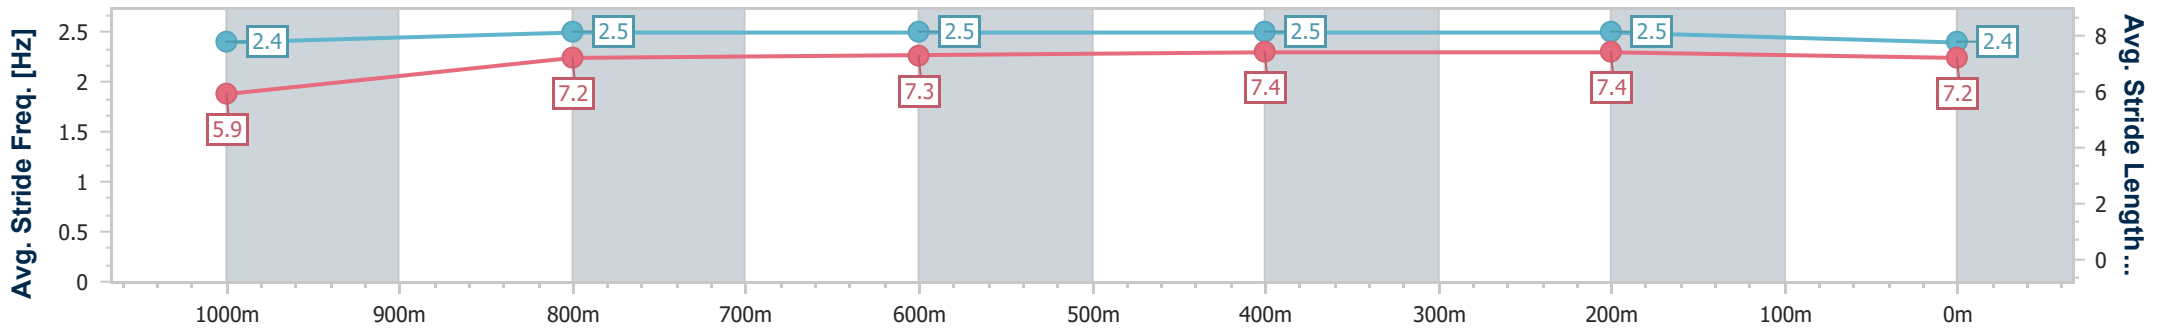

Horse/Jockey Name	Bundyandcoke
Final Rank	12
Fastest Section Time (Section)	0:10.91 (600m)
Top Speed [km/h] (Section)	67.6 (600m)
Race State	Finished

Doomben QLD Professional
Race 6: STRADBROKE SEASON ON SALE NOW Colts,
Geldings & Entires No Metro Wins Handicap - 1200m
25 February 2023 - 15:08
Track Rating: Good 3, Weather: Fine, Rail Position: +3m Entire
Course

BRISBANE
RACING CLUB

Section	Overall	1000m	800m	600m	400m	200m							
Section Times	1:10.03 [12] (0:14.16)	0:55.87 [12] (0:11.18)	0:44.69 [13] (0:11.34)	0:33.35 [13] (0:10.91)	0:22.44 [13] (0:10.95)	0:11.49 [13] (0:11.49)							
Average Speed [km/h]	50.9	64.5	64.0	66.3	66.2	62.6							
Top Speed [km/h]	65.4	66.0	65.3	67.6	67.0	65.5							
Avg. Dist. to Rail [m]	4.8	2.0	1.1	0.8	5.0	8.1							
Avg. Stride Freq. [Hz]	2.4	2.5	2.5	2.5	2.5	2.4							
Avg. Stride Length [m]	5.9	7.2	7.3	7.4	7.4	7.2							

- [ ] Ranking at each section and finish
- -.-.- No data available at this section
- NA No data available