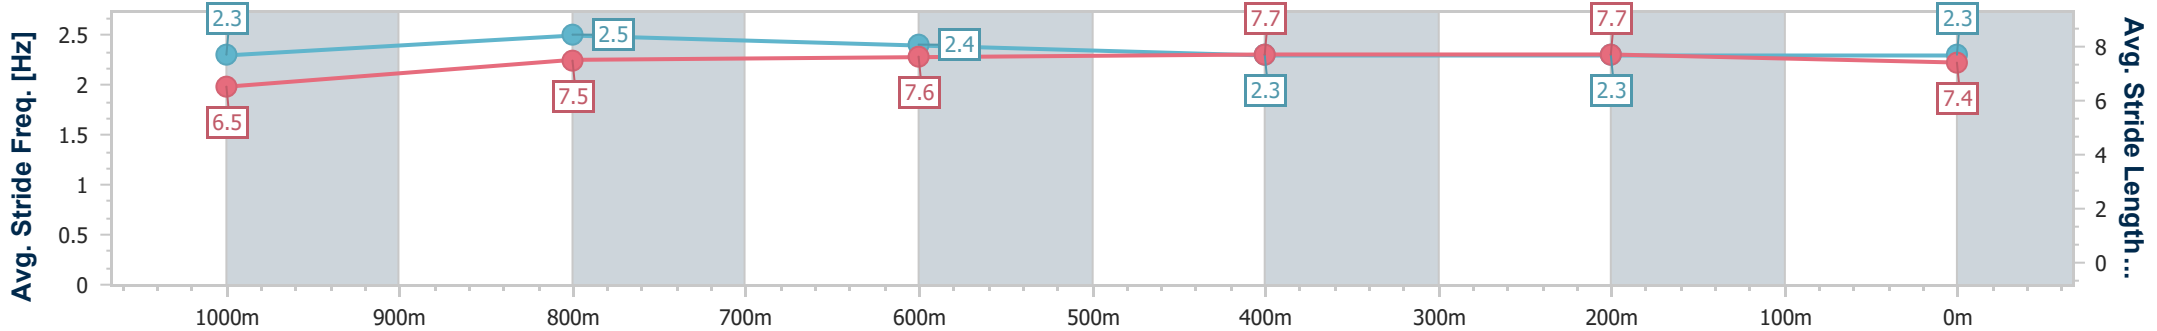

Horse/Jockey Name	Vast Kama
Final Rank	8
Fastest Section Time (Section)	0:10.93 (1000m)
Top Speed [km/h] (Section)	68.7 (Overall)
Race State	Finished

Doomben QLD Professional
Race 6: STRADBROKE SEASON ON SALE NOW Colts,
Geldings & Entires No Metro Wins Handicap - 1200m
25 February 2023 - 15:08
Track Rating: Good 3, Weather: Fine, Rail Position: +3m Entire
Course

BRISBANE
RACING CLUB

Section	Overall	1000m	800m	600m	400m	200m								
Section Times	1:09.58 [8] (0:13.44)	0:56.14 [3] (0:10.93)	0:45.21 [4] (0:11.13)	0:34.08 [4] (0:11.17)	0:22.91 [4] (0:11.12)	0:11.79 [4] (0:11.79)								
Average Speed [km/h]	53.6	66.1	64.9	64.6	64.7	61.1								
Top Speed [km/h]	68.7	68.2	65.6	65.4	65.7	63.9								
Avg. Dist. to Rail [m]	7.5	1.4	0.9	0.4	0.8	2.6								
Avg. Stride Freq. [Hz]	2.3	2.5	2.4	2.3	2.3	2.3								
Avg. Stride Length [m]	6.5	7.5	7.6	7.7	7.7	7.4								

- [ ] Ranking at each section and finish
- -.-.- No data available at this section
- NA No data available