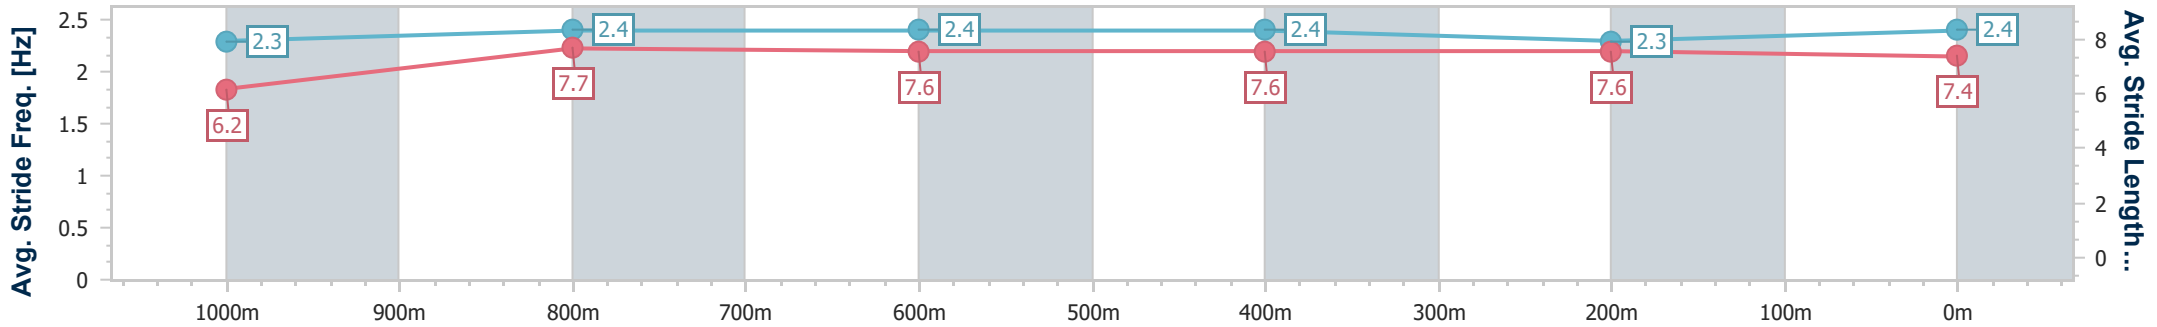

Horse/Jockey Name	Fire King
Final Rank	13
Fastest Section Time (Section)	0:11.12 (1000m)
Top Speed [km/h] (Section)	66.5 (1000m)
Race State	Finished

Doomben QLD Professional
Race 6: STRADBROKE SEASON ON SALE NOW Colts,
Geldings & Entires No Metro Wins Handicap - 1200m
25 February 2023 - 15:08
Track Rating: Good 3, Weather: Fine, Rail Position: +3m Entire
Course

BRISBANE
RACING CLUB

Section	Overall	1000m	800m	600m	400m	200m
Section Times	1:10.15 [13] (0:13.87)	0:56.28 [8] (0:11.12)	0:45.16 [10] (0:11.21)	0:33.95 [10] (0:11.19)	0:22.76 [12] (0:11.14)	0:11.62 [12] (0:11.62)
Average Speed [km/h]	52.0	65.1	64.8	64.8	64.8	62.1
Top Speed [km/h]	66.1	66.5	65.5	66.0	65.6	65.2
Avg. Dist. to Rail [m]	4.0	2.6	1.7	1.3	2.0	2.9
Avg. Stride Freq. [Hz]	2.3	2.4	2.4	2.4	2.3	2.4
Avg. Stride Length [m]	6.2	7.7	7.6	7.6	7.6	7.4

- [ ] Ranking at each section and finish
- -.-.- No data available at this section
- NA No data available