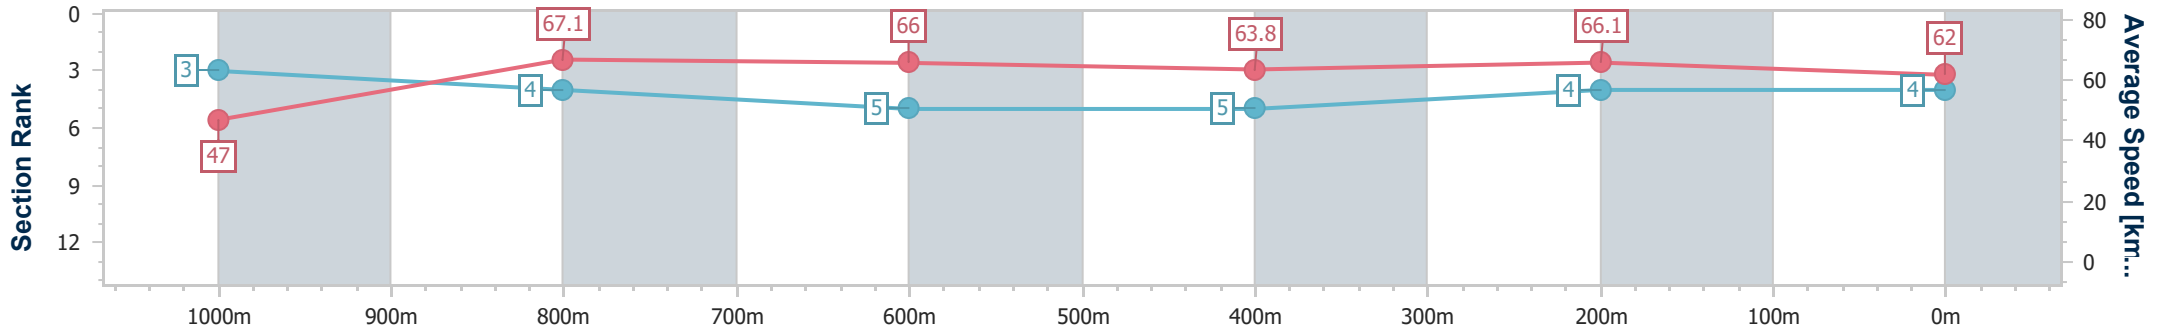

Section	Overall	1000m	800m	600m	400m	200m
Section Times	1:03.78 [4] (0:08.41)	0:55.37 [3] (0:10.76)	0:44.61 [4] (0:10.86)	0:33.75 [5] (0:11.31)	0:22.44 [5] (0:10.85)	0:11.59 [4] (0:11.59)
Average Speed [km/h]	47.0	67.1	66.0	63.8	66.1	62.0
Top Speed [km/h]	66.0	68.0	68.2	66.2	66.8	65.2
Avg. Dist. to Rail [m]	2.5	1.0	0.4	0.9	1.0	1.5
Avg. Stride Freq. [Hz]	2.3	2.5	2.4	2.4	2.4	2.4
Avg. Stride Length [m]	5.5	7.5	7.6	7.4	7.5	7.2