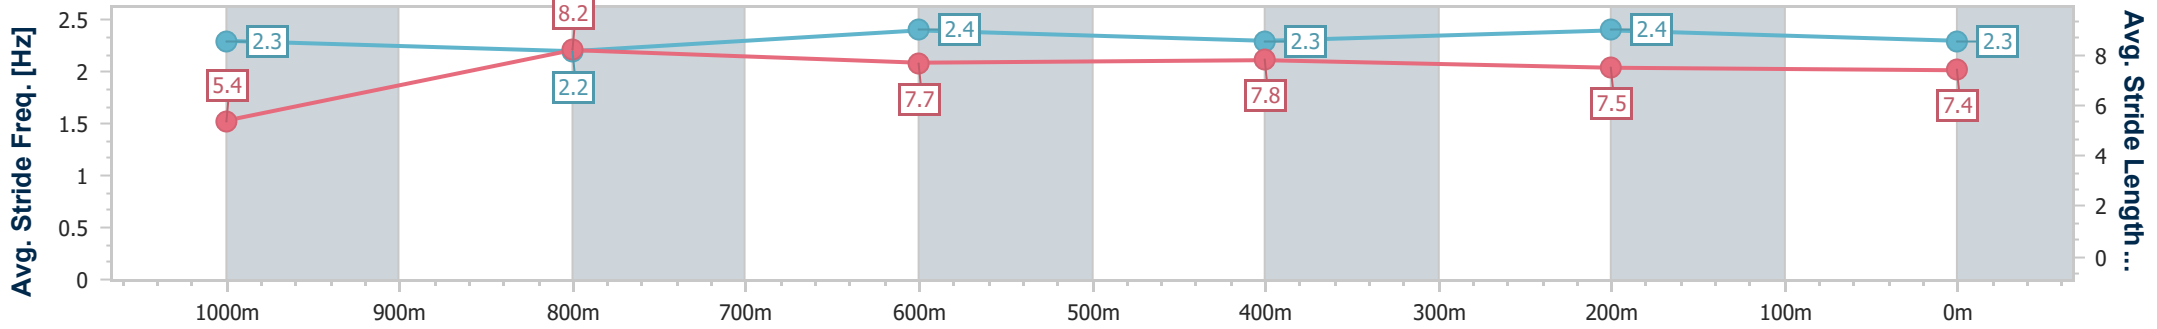

Horse/Jockey Name	Rock Lobster
Final Rank	8
Fastest Section Time (Section)	0:08.53 (Overall)
Top Speed [km/h] (Section)	67.9 (400m)
Race State	Finished

Doomben QLD Professional
Race 4: SKY RACING QTIS Three-Year-Old Handicap - 1110m
25 February 2023 - 13:50
Track Rating: Good 4, Weather: Fine, Rail Position: +3m Entire Course

BRISBANE
RACING CLUB

Section	Overall	1000m	800m	600m	400m	200m
Section Times	1:04.41 [8] (0:08.53)	0:55.88 [5] (0:10.99)	0:44.89 [9] (0:10.95)	0:33.94 [10] (0:11.28)	0:22.66 [11] (0:11.02)	0:11.64 [10] (0:11.64)
Average Speed [km/h]	46.3	65.9	65.5	64.1	65.6	62.0
Top Speed [km/h]	64.3	66.8	67.6	65.3	67.9	64.2
Avg. Dist. to Rail [m]	4.0	1.1	0.2	0.6	2.8	4.7
Avg. Stride Freq. [Hz]	2.3	2.2	2.4	2.3	2.4	2.3
Avg. Stride Length [m]	5.4	8.2	7.7	7.8	7.5	7.4

- [ ] Ranking at each section and finish
- -.-.- No data available at this section
- NA No data available