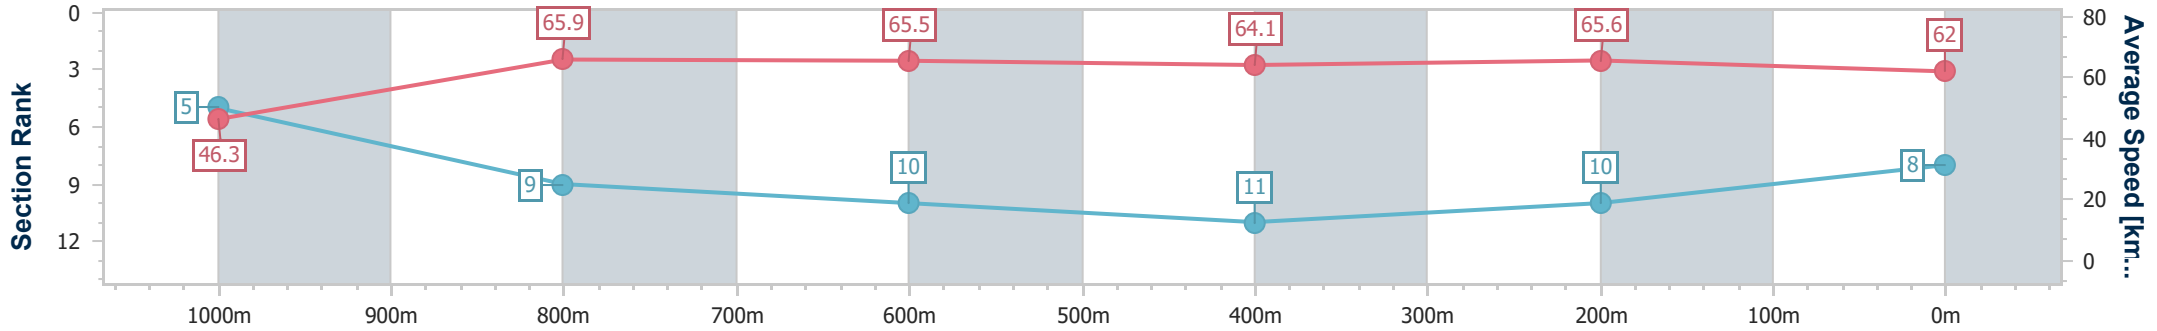

Horse/Jockey Name	Rock Lobster
Final Rank	8
Fastest Section Time (Section)	0:08.53 (Overall)
Top Speed [km/h] (Section)	67.9 (400m)
Race State	Finished

Doomben QLD Professional
Race 4: SKY RACING QTIS Three-Year-Old Handicap - 1110m
25 February 2023 - 13:50
Track Rating: Good 4, Weather: Fine, Rail Position: +3m Entire Course

BRISBANE
RACING CLUB

Section	Overall	1000m	800m	600m	400m	200m
Section Times	1:04.41 [8] (0:08.53)	0:55.88 [5] (0:10.99)	0:44.89 [9] (0:10.95)	0:33.94 [10] (0:11.28)	0:22.66 [11] (0:11.02)	0:11.64 [10] (0:11.64)
Average Speed [km/h]	46.3	65.9	65.5	64.1	65.6	62.0
Top Speed [km/h]	64.3	66.8	67.6	65.3	67.9	64.2
Avg. Dist. to Rail [m]	4.0	1.1	0.2	0.6	2.8	4.7
Avg. Stride Freq. [Hz]	2.3	2.2	2.4	2.3	2.4	2.3
Avg. Stride Length [m]	5.4	8.2	7.7	7.8	7.5	7.4

- [ ] Ranking at each section and finish
- -.-.- No data available at this section
- NA No data available