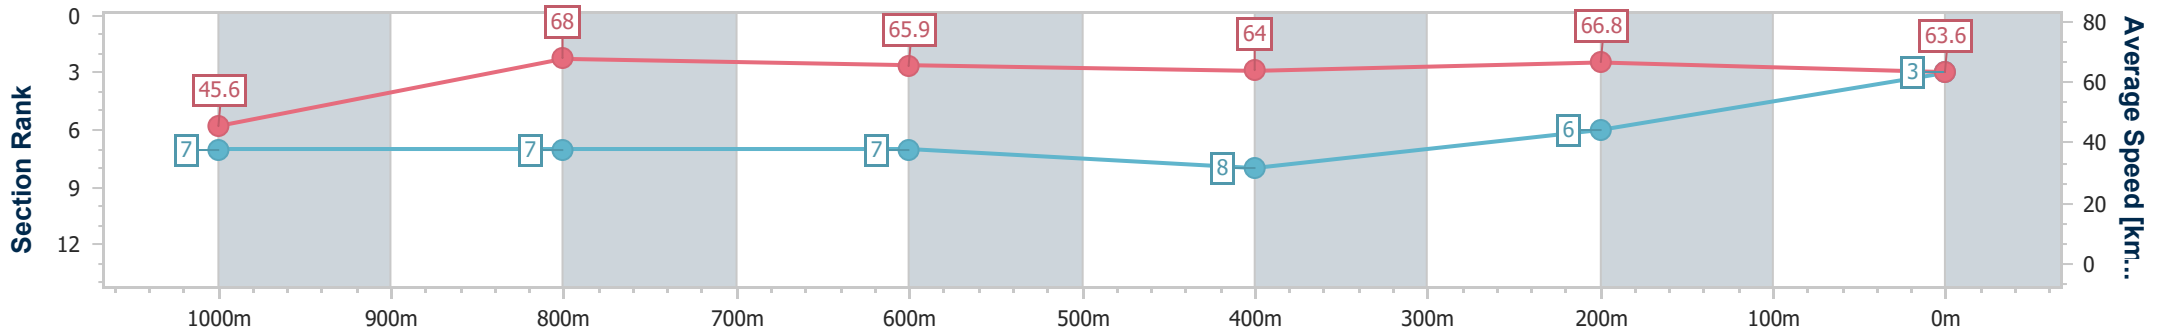

Horse/Jockey Name	Corfe Castle
Final Rank	3
Fastest Section Time (Section)	0:08.66 (Overall)
Top Speed [km/h] (Section)	68.9 (1000m)
Race State	Finished

Doomben QLD Professional
Race 4: SKY RACING QTIS Three-Year-Old Handicap - 1110m

25 February 2023 - 13:50
Track Rating: Good 4, Weather: Fine, Rail Position: +3m Entire Course

BRISBANE RACING CLUB

Section	Overall	1000m	800m	600m	400m	200m
Section Times	1:03.68 [3] (0:08.66)	0:55.02 [7] (0:10.64)	0:44.38 [7] (0:10.98)	0:33.40 [7] (0:11.31)	0:22.09 [8] (0:10.77)	0:11.32 [6] (0:11.32)
Average Speed [km/h]	45.6	68.0	65.9	64.0	66.8	63.6
Top Speed [km/h]	66.1	68.9	66.9	65.5	67.6	66.1
Avg. Dist. to Rail [m]	5.6	1.9	1.1	1.0	1.4	4.5
Avg. Stride Freq. [Hz]	2.3	2.4	2.3	2.3	2.3	2.3
Avg. Stride Length [m]	5.5	7.8	8.0	7.9	7.9	7.8

- [ ] Ranking at each section and finish
- -.-.- No data available at this section
- NA No data available