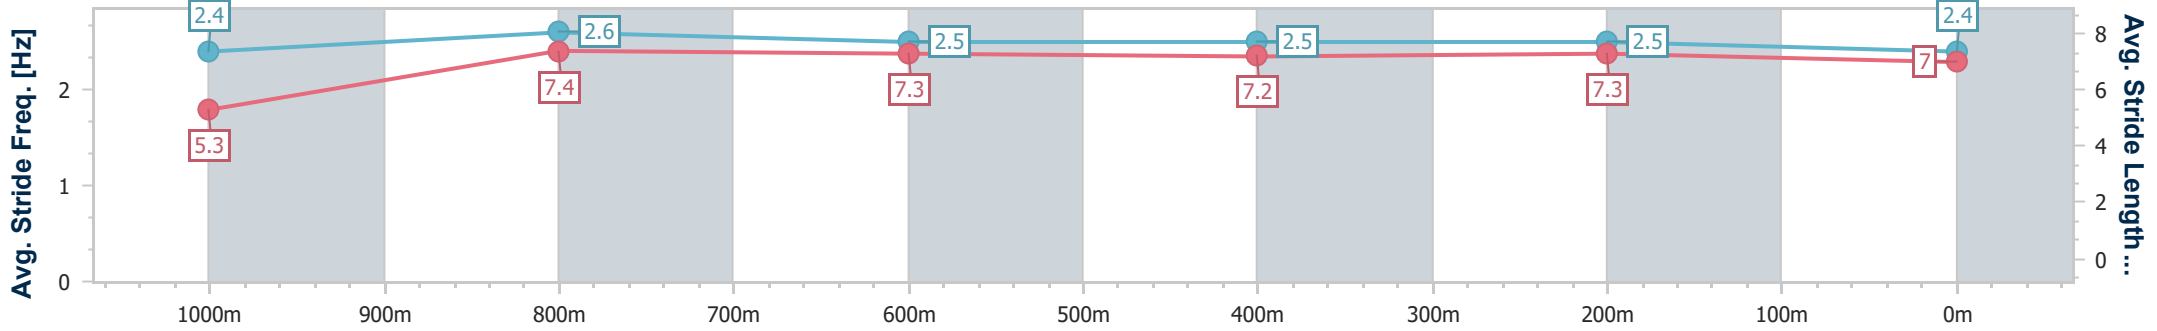

Doomben QLD Professional

Race 4: SKY RACING QTIS Three-Year-Old Handicap - 1110m

25 February 2023 - 13:50

Track Rating: Good 4, Weather: Fine, Rail Position: +3m Entire Course

BRISBANE RACING CLUB

Section	Overall	1000m	800m	600m	400m	200m
Section Times	1:03.48 [2] (0:08.47)	0:55.01 [4] (0:10.43)	0:44.58 [2] (0:10.91)	0:33.67 [1] (0:11.16)	0:22.51 [1] (0:10.85)	0:11.66 [1] (0:11.66)
Average Speed [km/h]	46.7	69.2	66.3	64.2	66.3	61.8
Top Speed [km/h]	67.5	70.6	68.7	65.6	66.9	65.5
Avg. Dist. to Rail [m]	0.8	0.4	0.8	0.6	0.7	2.0
Avg. Stride Freq. [Hz]	2.4	2.6	2.5	2.5	2.5	2.4
Avg. Stride Length [m]	5.3	7.4	7.3	7.2	7.3	7.0