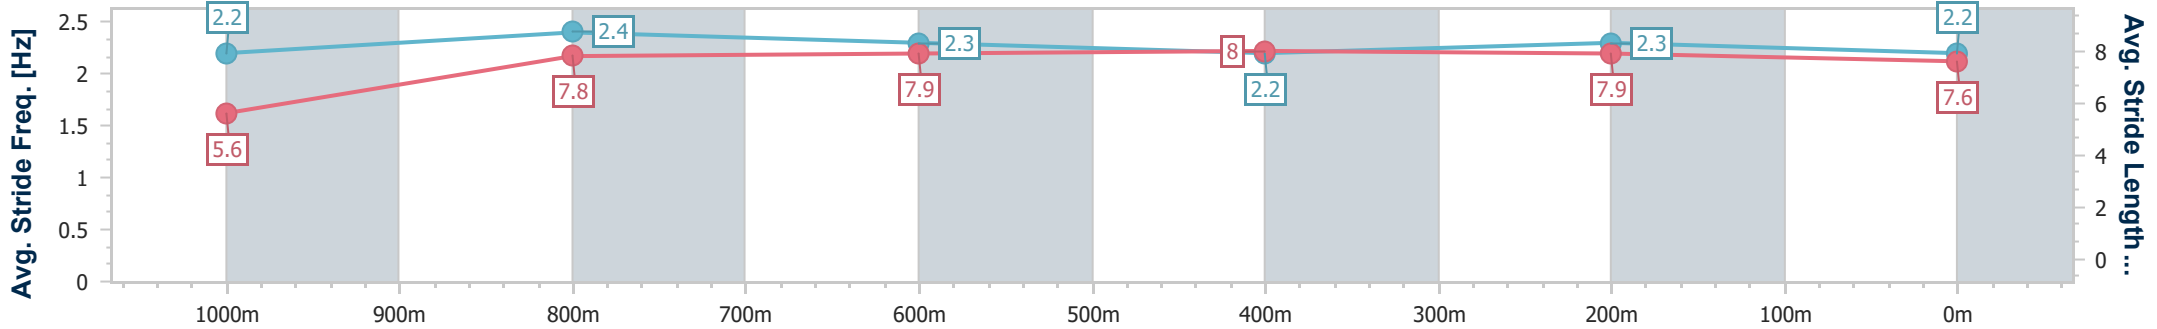

- [ ] Ranking at each section and finish
- .-.- No data available at this section
- NA No data available

Horse/Jockey Name	Even Now
Final Rank	10
Fastest Section Time (Section)	0:08.80 (Overall)
Top Speed [km/h] (Section)	70.0 (1000m)
Race State	Finished

Doomben QLD Professional

Race 4: SKY RACING QTIS Three-Year-Old Handicap - 1110m

25 February 2023 - 13:50

Track Rating: Good 4, Weather: Fine, Rail Position: +3m Entire Course

BRISBANE RACING CLUB

Section	Overall	1000m	800m	600m	400m	200m
Section Times	1:04.46 [10] (0:08.80)	0:55.66 [10] (0:10.75)	0:44.91 [10] (0:10.86)	0:34.05 [9] (0:11.30)	0:22.75 [10] (0:11.07)	0:11.68 [11] (0:11.68)
Average Speed [km/h]	45.0	67.5	67.0	64.5	65.3	61.7
Top Speed [km/h]	62.1	70.0	68.0	66.3	66.8	64.4
Avg. Dist. to Rail [m]	8.8	2.7	2.3	2.2	2.6	2.7
Avg. Stride Freq. [Hz]	2.2	2.4	2.3	2.2	2.3	2.2
Avg. Stride Length [m]	5.6	7.8	7.9	8.0	7.9	7.6