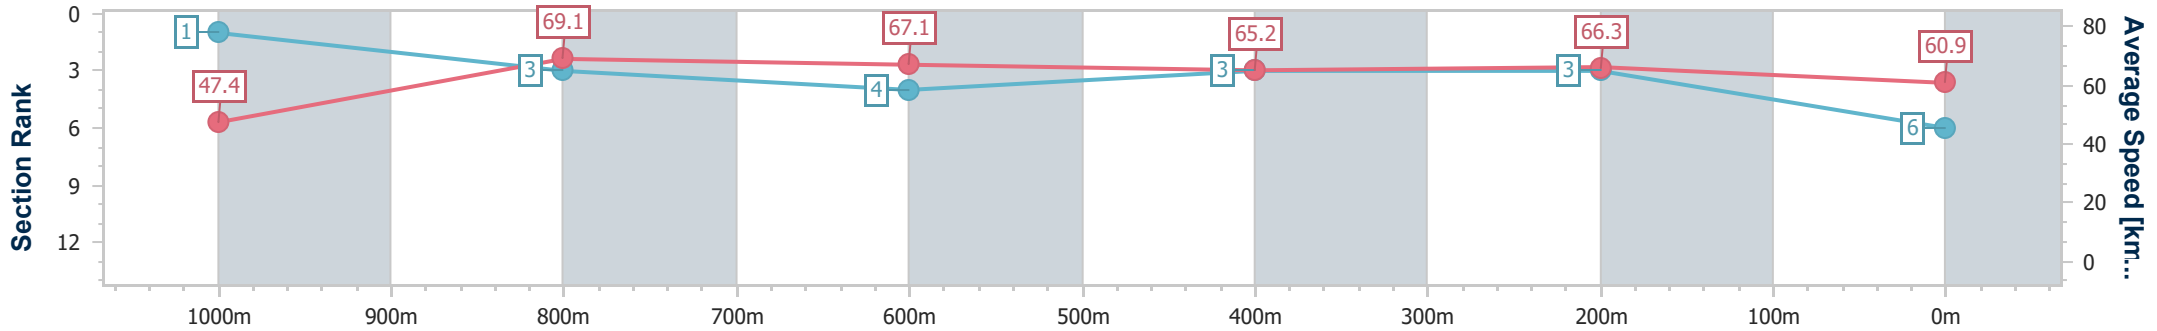

Horse/Jockey Name	She'sgottheboom
Final Rank	6
Fastest Section Time (Section)	0:08.40 (Overall)
Top Speed [km/h] (Section)	70.5 (1000m)
Race State	Finished

Doomben QLD Professional
Race 4: SKY RACING QTIS Three-Year-Old Handicap - 1110m
25 February 2023 - 13:50
Track Rating: Good 4, Weather: Fine, Rail Position: +3m Entire Course

BRISBANE
RACING CLUB

Section	Overall	1000m	800m	600m	400m	200m
Section Times	1:03.91 [6] (0:08.40)	0:55.51 [1] (0:10.54)	0:44.97 [3] (0:11.01)	0:33.96 [4] (0:11.24)	0:22.72 [3] (0:10.89)	0:11.83 [3] (0:11.83)
Average Speed [km/h]	47.4	69.1	67.1	65.2	66.3	60.9
Top Speed [km/h]	67.2	70.5	68.1	67.1	67.9	64.0
Avg. Dist. to Rail [m]	9.2	5.0	4.7	3.5	0.8	3.1
Avg. Stride Freq. [Hz]	2.5	2.6	2.5	2.5	2.5	2.4
Avg. Stride Length [m]	5.2	7.2	7.4	7.2	7.1	7.0

- [ ] Ranking at each section and finish
- -.-.- No data available at this section
- NA No data available