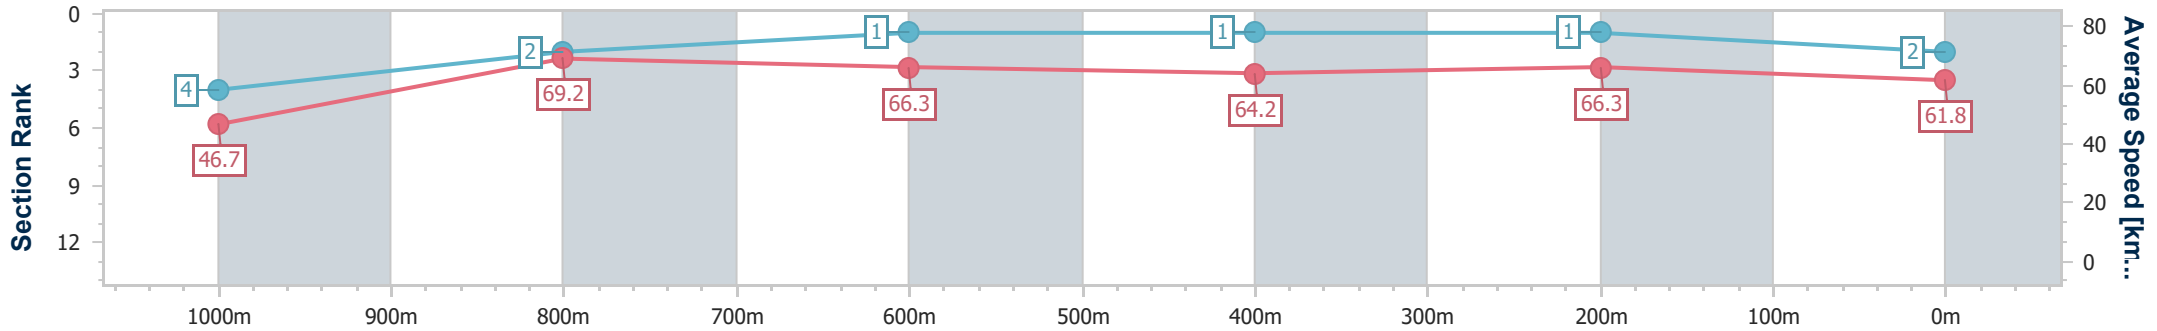

Doomben QLD Professional

Race 4: SKY RACING QTIS Three-Year-Old Handicap - 1110m

25 February 2023 - 13:50

Track Rating: Good 4, Weather: Fine, Rail Position: +3m Entire Course

BRISBANE RACING CLUB

Section	Overall	1000m	800m	600m	400m	200m
Section Times	1:03.48 [2] (0:08.47)	0:55.01 [4] (0:10.43)	0:44.58 [2] (0:10.91)	0:33.67 [1] (0:11.16)	0:22.51 [1] (0:10.85)	0:11.66 [1] (0:11.66)
Average Speed [km/h]	46.7	69.2	66.3	64.2	66.3	61.8
Top Speed [km/h]	67.5	70.6	68.7	65.6	66.9	65.5
Avg. Dist. to Rail [m]	0.8	0.4	0.8	0.6	0.7	2.0
Avg. Stride Freq. [Hz]	2.4	2.6	2.5	2.5	2.5	2.4
Avg. Stride Length [m]	5.3	7.4	7.3	7.2	7.3	7.0