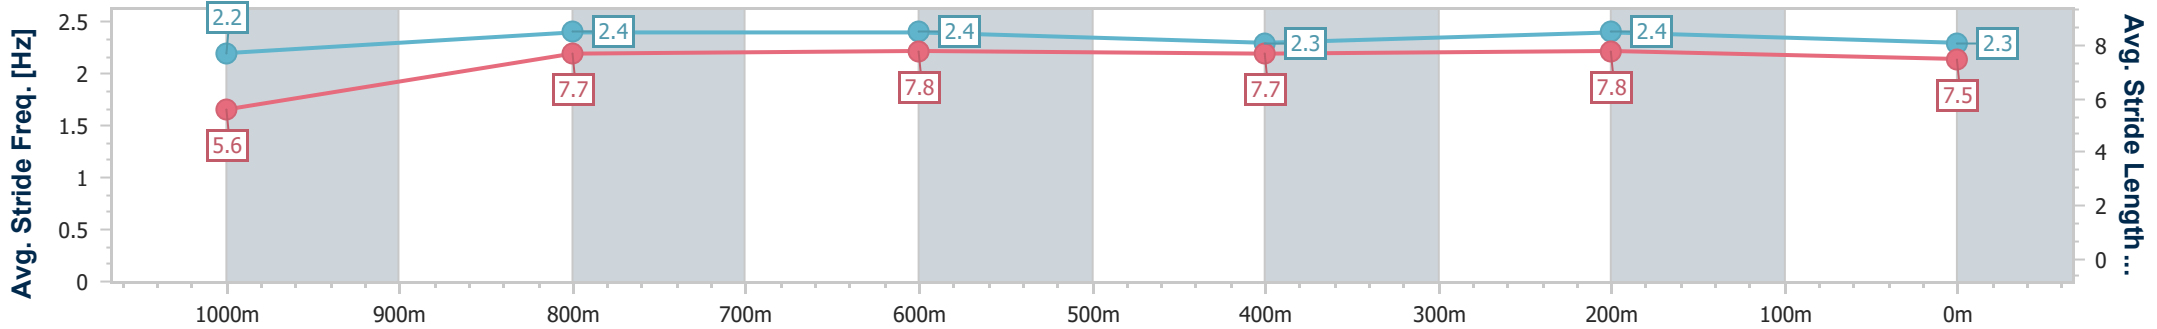

Horse/Jockey Name	Spanish Angels
Final Rank	7
Fastest Section Time (Section)	0:08.77 (Overall)
Top Speed [km/h] (Section)	68.2 (1000m)
Race State	Finished

Doomben QLD Professional
Race 4: SKY RACING QTIS Three-Year-Old Handicap - 1110m
25 February 2023 - 13:50
Track Rating: Good 4, Weather: Fine, Rail Position: +3m Entire Course

BRISBANE
RACING CLUB

Section	Overall	1000m	800m	600m	400m	200m
Section Times	1:04.02 [7] (0:08.77)	0:55.25 [9] (0:10.91)	0:44.34 [11] (0:10.89)	0:33.45 [11] (0:11.13)	0:22.32 [9] (0:10.77)	0:11.55 [8] (0:11.55)
Average Speed [km/h]	45.3	66.1	66.3	64.6	66.6	62.4
Top Speed [km/h]	65.3	68.2	68.0	66.8	68.1	65.2
Avg. Dist. to Rail [m]	3.9	1.0	0.5	0.4	1.1	3.7
Avg. Stride Freq. [Hz]	2.2	2.4	2.4	2.3	2.4	2.3
Avg. Stride Length [m]	5.6	7.7	7.8	7.7	7.8	7.5

- [ ] Ranking at each section and finish
- -.-.- No data available at this section
- NA No data available