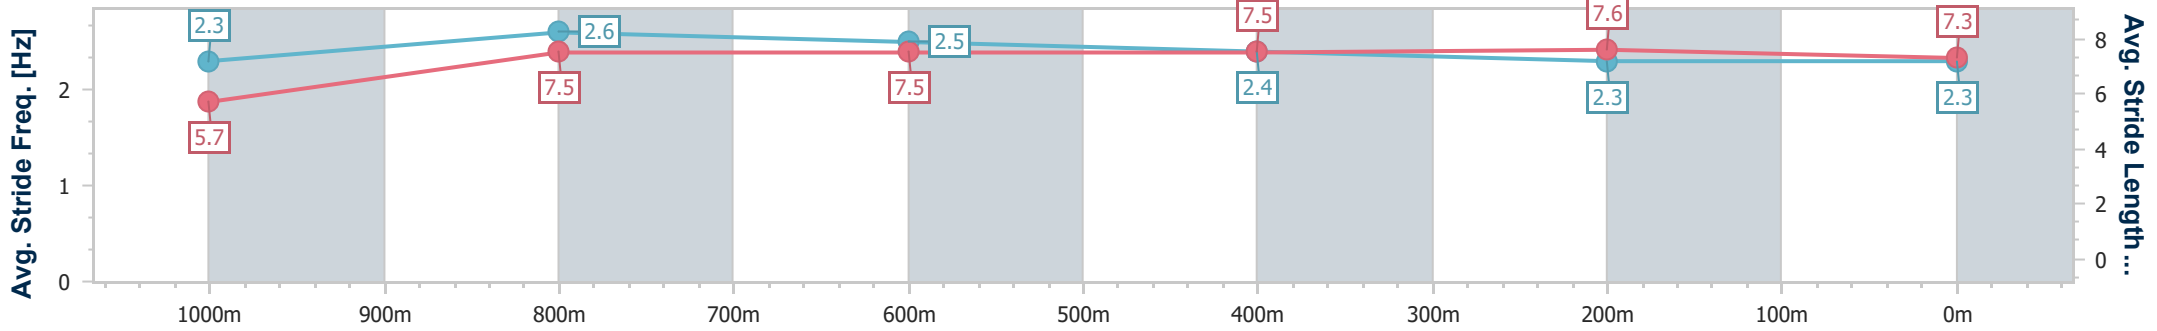

Horse/Jockey Name	Kwinern
Final Rank	11
Fastest Section Time (Section)	0:08.41 (Overall)
Top Speed [km/h] (Section)	69.7 (1000m)
Race State	Finished

Doomben QLD Professional
Race 4: SKY RACING QTIS Three-Year-Old Handicap - 1110m
25 February 2023 - 13:50
Track Rating: Good 4, Weather: Fine, Rail Position: +3m Entire Course

BRISBANE
RACING CLUB

Section	Overall	1000m	800m	600m	400m	200m
Section Times	1:04.59 [11] (0:08.41)	0:56.18 [2] (0:10.46)	0:45.72 [1] (0:10.95)	0:34.77 [2] (0:11.29)	0:23.48 [2] (0:11.27)	0:12.21 [7] (0:12.21)
Average Speed [km/h]	47.1	69.1	66.3	63.9	63.8	58.9
Top Speed [km/h]	67.8	69.7	67.9	65.4	64.7	63.0
Avg. Dist. to Rail [m]	4.9	1.5	1.6	0.7	0.7	0.9
Avg. Stride Freq. [Hz]	2.3	2.6	2.5	2.4	2.3	2.3
Avg. Stride Length [m]	5.7	7.5	7.5	7.5	7.6	7.3

- [ ] Ranking at each section and finish
- -.-.- No data available at this section
- NA No data available