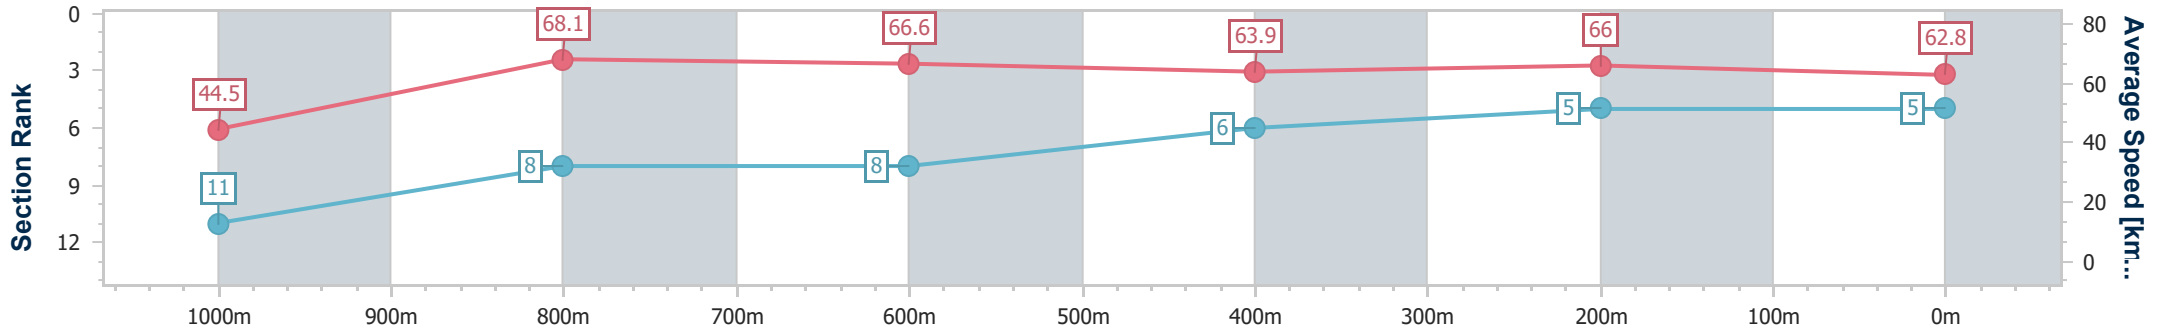

Horse/Jockey Name	Polarising
Final Rank	5
Fastest Section Time (Section)	0:08.88 (Overall)
Top Speed [km/h] (Section)	69.6 (1000m)
Race State	Finished

Doomben QLD Professional
Race 4: SKY RACING QTIS Three-Year-Old Handicap - 1110m
25 February 2023 - 13:50
Track Rating: Good 4, Weather: Fine, Rail Position: +3m Entire Course

BRISBANE
RACING CLUB

Section	Overall	1000m	800m	600m	400m	200m
Section Times	1:03.79 [5] (0:08.88)	0:54.91 [11] (0:10.61)	0:44.30 [8] (0:10.85)	0:33.45 [8] (0:11.17)	0:22.28 [6] (0:10.83)	0:11.45 [5] (0:11.45)
Average Speed [km/h]	44.5	68.1	66.6	63.9	66.0	62.8
Top Speed [km/h]	68.8	69.6	67.7	66.6	68.1	66.6
Avg. Dist. to Rail [m]	4.7	0.3	0.5	1.4	4.4	4.3
Avg. Stride Freq. [Hz]	2.1	2.5	2.4	2.4	2.4	2.4
Avg. Stride Length [m]	5.7	7.4	7.6	7.4	7.5	7.3

- [ ] Ranking at each section and finish
- -.-.- No data available at this section
- NA No data available