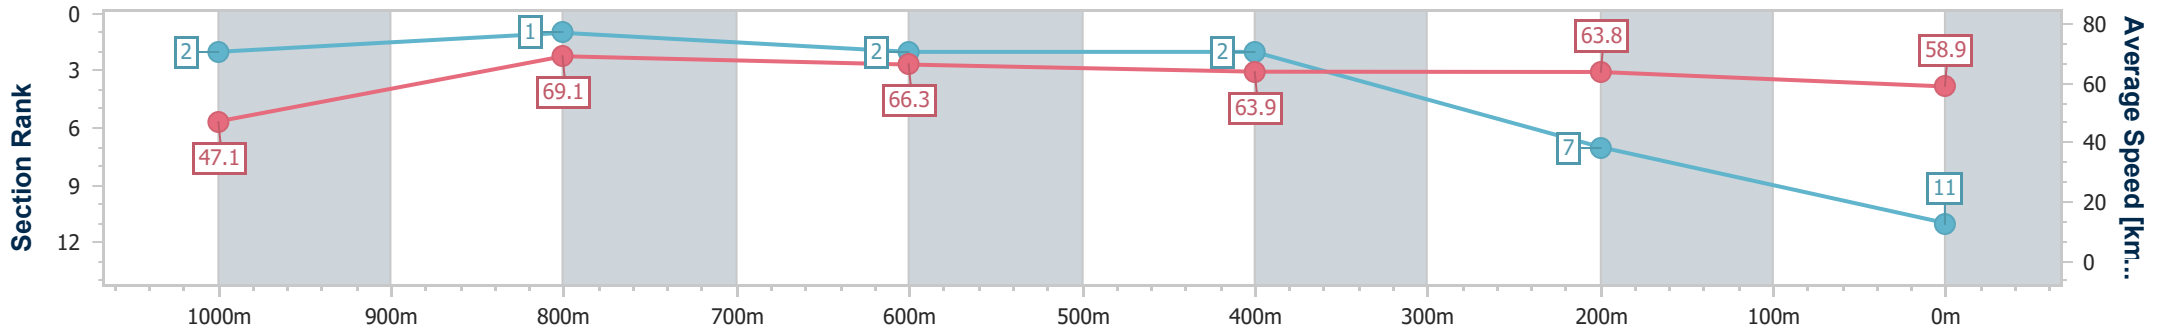

Horse/Jockey Name	Kwinern
Final Rank	11
Fastest Section Time (Section)	0:08.41 (Overall)
Top Speed [km/h] (Section)	69.7 (1000m)
Race State	Finished

Doomben QLD Professional
Race 4: SKY RACING QTIS Three-Year-Old Handicap - 1110m
25 February 2023 - 13:50
Track Rating: Good 4, Weather: Fine, Rail Position: +3m Entire Course

BRISBANE
RACING CLUB

Section	Overall	1000m	800m	600m	400m	200m
Section Times	1:04.59 [11] (0:08.41)	0:56.18 [2] (0:10.46)	0:45.72 [1] (0:10.95)	0:34.77 [2] (0:11.29)	0:23.48 [2] (0:11.27)	0:12.21 [7] (0:12.21)
Average Speed [km/h]	47.1	69.1	66.3	63.9	63.8	58.9
Top Speed [km/h]	67.8	69.7	67.9	65.4	64.7	63.0
Avg. Dist. to Rail [m]	4.9	1.5	1.6	0.7	0.7	0.9
Avg. Stride Freq. [Hz]	2.3	2.6	2.5	2.4	2.3	2.3
Avg. Stride Length [m]	5.7	7.5	7.5	7.5	7.6	7.3

- [ ] Ranking at each section and finish
- -.-.- No data available at this section
- NA No data available