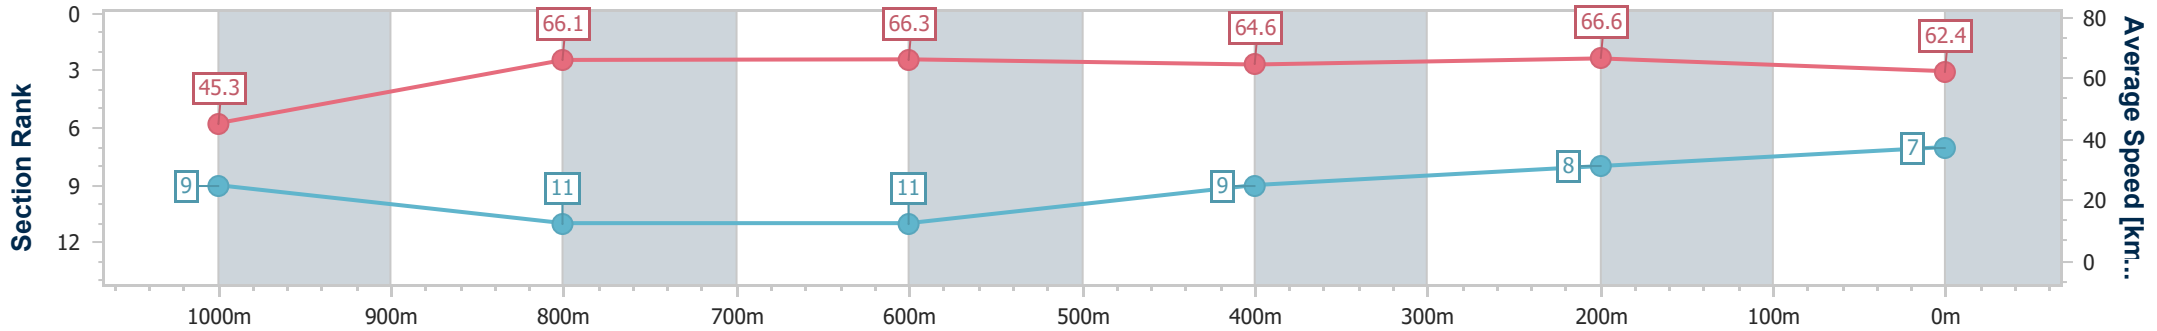

Horse/Jockey Name	Spanish Angels
Final Rank	7
Fastest Section Time (Section)	0:08.77 (Overall)
Top Speed [km/h] (Section)	68.2 (1000m)
Race State	Finished

Doomben QLD Professional
Race 4: SKY RACING QTIS Three-Year-Old Handicap - 1110m
25 February 2023 - 13:50
Track Rating: Good 4, Weather: Fine, Rail Position: +3m Entire Course

BRISBANE
RACING CLUB

Section	Overall	1000m	800m	600m	400m	200m
Section Times	1:04.02 [7] (0:08.77)	0:55.25 [9] (0:10.91)	0:44.34 [11] (0:10.89)	0:33.45 [11] (0:11.13)	0:22.32 [9] (0:10.77)	0:11.55 [8] (0:11.55)
Average Speed [km/h]	45.3	66.1	66.3	64.6	66.6	62.4
Top Speed [km/h]	65.3	68.2	68.0	66.8	68.1	65.2
Avg. Dist. to Rail [m]	3.9	1.0	0.5	0.4	1.1	3.7
Avg. Stride Freq. [Hz]	2.2	2.4	2.4	2.3	2.4	2.3
Avg. Stride Length [m]	5.6	7.7	7.8	7.7	7.8	7.5

- [ ] Ranking at each section and finish
- -.-.- No data available at this section
- NA No data available