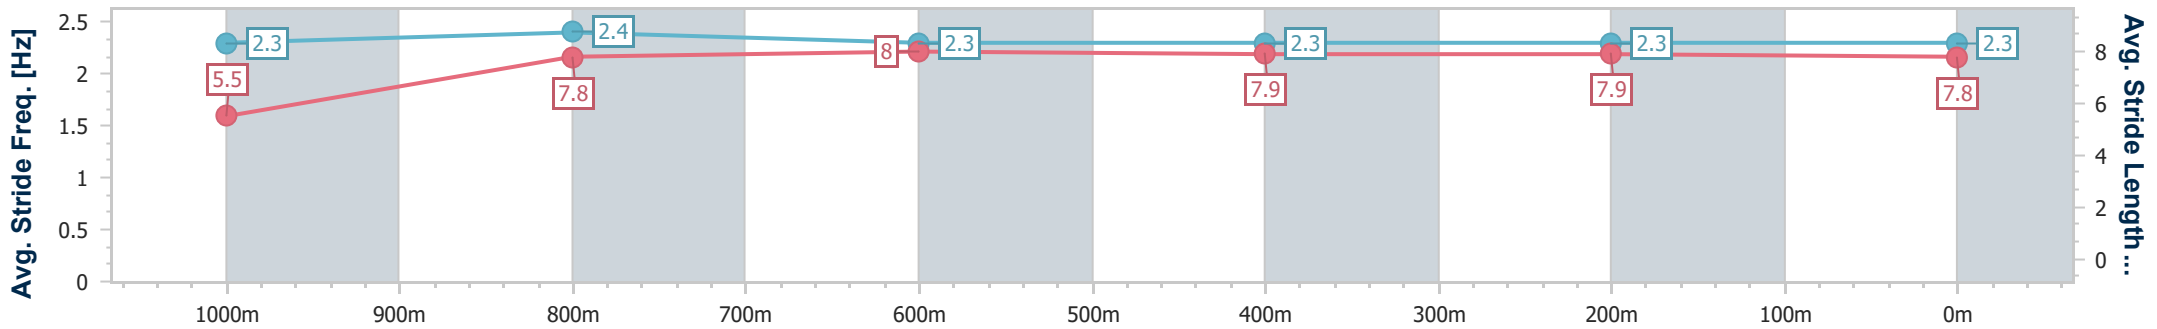

Horse/Jockey Name	Corfe Castle
Final Rank	3
Fastest Section Time (Section)	0:08.66 (Overall)
Top Speed [km/h] (Section)	68.9 (1000m)
Race State	Finished

Doomben QLD Professional
Race 4: SKY RACING QTIS Three-Year-Old Handicap - 1110m

25 February 2023 - 13:50
Track Rating: Good 4, Weather: Fine, Rail Position: +3m Entire Course

BRISBANE RACING CLUB

Section	Overall	1000m	800m	600m	400m	200m
Section Times	1:03.68 [3] (0:08.66)	0:55.02 [7] (0:10.64)	0:44.38 [7] (0:10.98)	0:33.40 [7] (0:11.31)	0:22.09 [8] (0:10.77)	0:11.32 [6] (0:11.32)
Average Speed [km/h]	45.6	68.0	65.9	64.0	66.8	63.6
Top Speed [km/h]	66.1	68.9	66.9	65.5	67.6	66.1
Avg. Dist. to Rail [m]	5.6	1.9	1.1	1.0	1.4	4.5
Avg. Stride Freq. [Hz]	2.3	2.4	2.3	2.3	2.3	2.3
Avg. Stride Length [m]	5.5	7.8	8.0	7.9	7.9	7.8

- [ ] Ranking at each section and finish
- -.-.- No data available at this section
- NA No data available