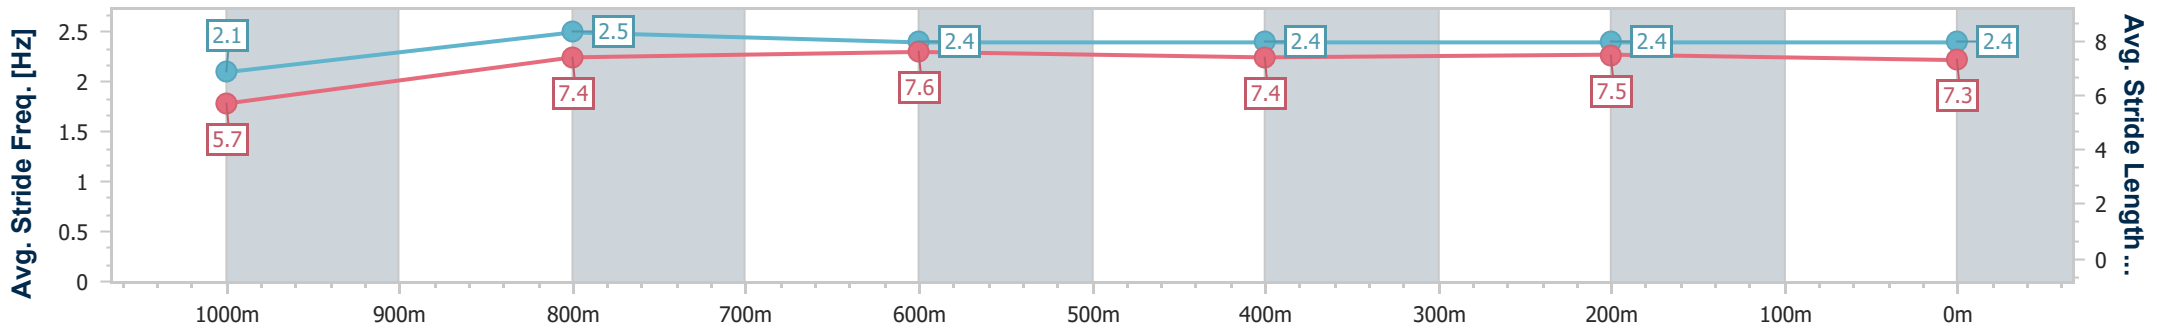

Horse/Jockey Name	Polarising
Final Rank	5
Fastest Section Time (Section)	0:08.88 (Overall)
Top Speed [km/h] (Section)	69.6 (1000m)
Race State	Finished

Doomben QLD Professional
Race 4: SKY RACING QTIS Three-Year-Old Handicap - 1110m
25 February 2023 - 13:50
Track Rating: Good 4, Weather: Fine, Rail Position: +3m Entire Course

BRISBANE
RACING CLUB

Section	Overall	1000m	800m	600m	400m	200m
Section Times	1:03.79 [5] (0:08.88)	0:54.91 [11] (0:10.61)	0:44.30 [8] (0:10.85)	0:33.45 [8] (0:11.17)	0:22.28 [6] (0:10.83)	0:11.45 [5] (0:11.45)
Average Speed [km/h]	44.5	68.1	66.6	63.9	66.0	62.8
Top Speed [km/h]	68.8	69.6	67.7	66.6	68.1	66.6
Avg. Dist. to Rail [m]	4.7	0.3	0.5	1.4	4.4	4.3
Avg. Stride Freq. [Hz]	2.1	2.5	2.4	2.4	2.4	2.4
Avg. Stride Length [m]	5.7	7.4	7.6	7.4	7.5	7.3

- [ ] Ranking at each section and finish
- -.-.- No data available at this section
- NA No data available