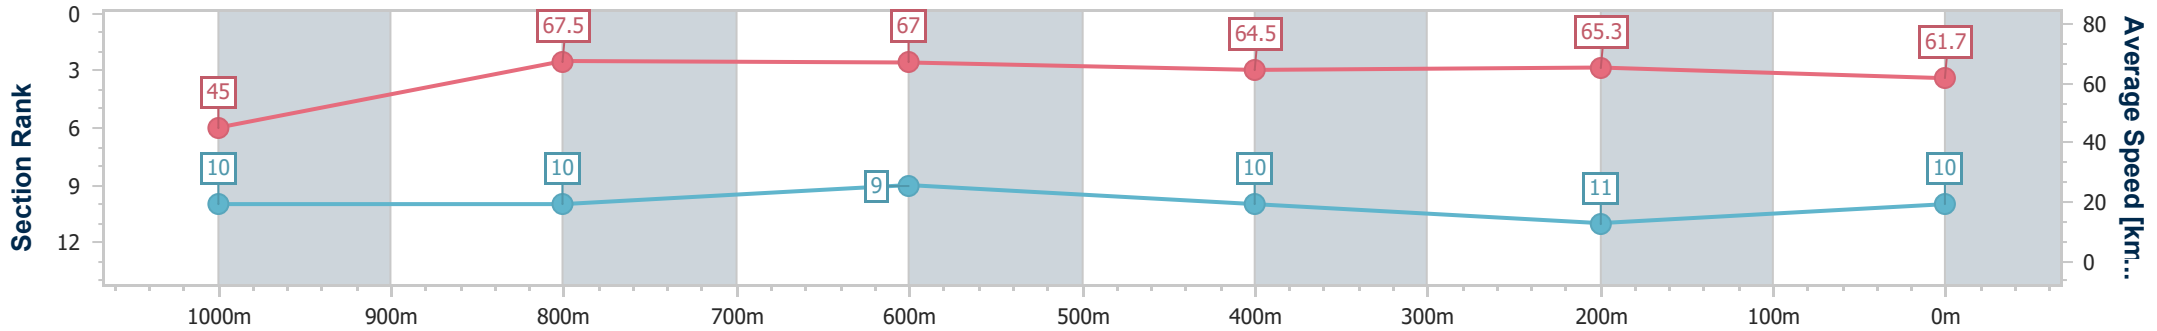

- [ ] Ranking at each section and finish
- .-.- No data available at this section
- NA No data available

Horse/Jockey Name	Even Now
Final Rank	10
Fastest Section Time (Section)	0:08.80 (Overall)
Top Speed [km/h] (Section)	70.0 (1000m)
Race State	Finished

Doomben QLD Professional

Race 4: SKY RACING QTIS Three-Year-Old Handicap - 1110m

25 February 2023 - 13:50

Track Rating: Good 4, Weather: Fine, Rail Position: +3m Entire Course

BRISBANE RACING CLUB

Section	Overall	1000m	800m	600m	400m	200m
Section Times	1:04.46 [10] (0:08.80)	0:55.66 [10] (0:10.75)	0:44.91 [10] (0:10.86)	0:34.05 [9] (0:11.30)	0:22.75 [10] (0:11.07)	0:11.68 [11] (0:11.68)
Average Speed [km/h]	45.0	67.5	67.0	64.5	65.3	61.7
Top Speed [km/h]	62.1	70.0	68.0	66.3	66.8	64.4
Avg. Dist. to Rail [m]	8.8	2.7	2.3	2.2	2.6	2.7
Avg. Stride Freq. [Hz]	2.2	2.4	2.3	2.2	2.3	2.2
Avg. Stride Length [m]	5.6	7.8	7.9	8.0	7.9	7.6