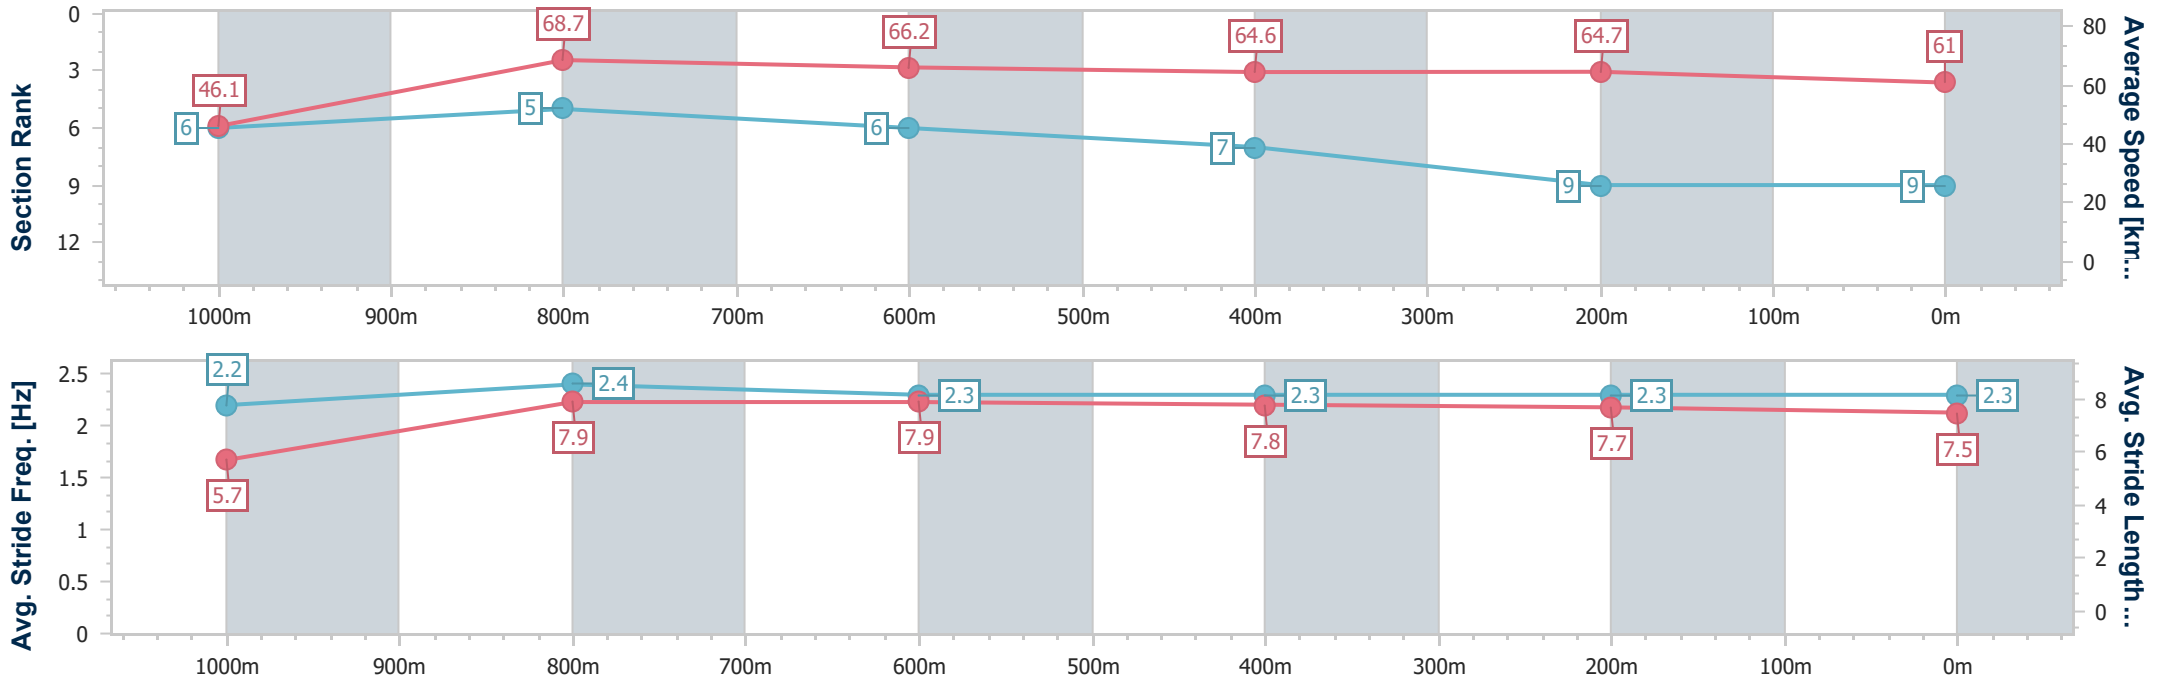

Horse/Jockey Name	En Pointe
Final Rank	9
Fastest Section Time (Section)	0:08.60 (Overall)
Top Speed [km/h] (Section)	70.8 (1000m)
Race State	Finished

Doomben QLD Professional
Race 4: SKY RACING QTIS Three-Year-Old Handicap - 1110m
25 February 2023 - 13:50
Track Rating: Good 4, Weather: Fine, Rail Position: +3m Entire Course

BRISBANE
RACING CLUB

Section	Overall	1000m	800m	600m	400m	200m
Section Times	1:04.43 [9] (0:08.60)	0:55.83 [6] (0:10.58)	0:45.25 [5] (0:11.06)	0:34.19 [6] (0:11.27)	0:22.92 [7] (0:11.13)	0:11.79 [9] (0:11.79)
Average Speed [km/h]	46.1	68.7	66.2	64.6	64.7	61.0
Top Speed [km/h]	66.3	70.8	68.2	65.7	66.1	63.5
Avg. Dist. to Rail [m]	7.9	4.2	3.2	1.8	1.4	4.0
Avg. Stride Freq. [Hz]	2.2	2.4	2.3	2.3	2.3	2.3
Avg. Stride Length [m]	5.7	7.9	7.9	7.8	7.7	7.5

- [ ] Ranking at each section and finish
- -.-.- No data available at this section
- NA No data available