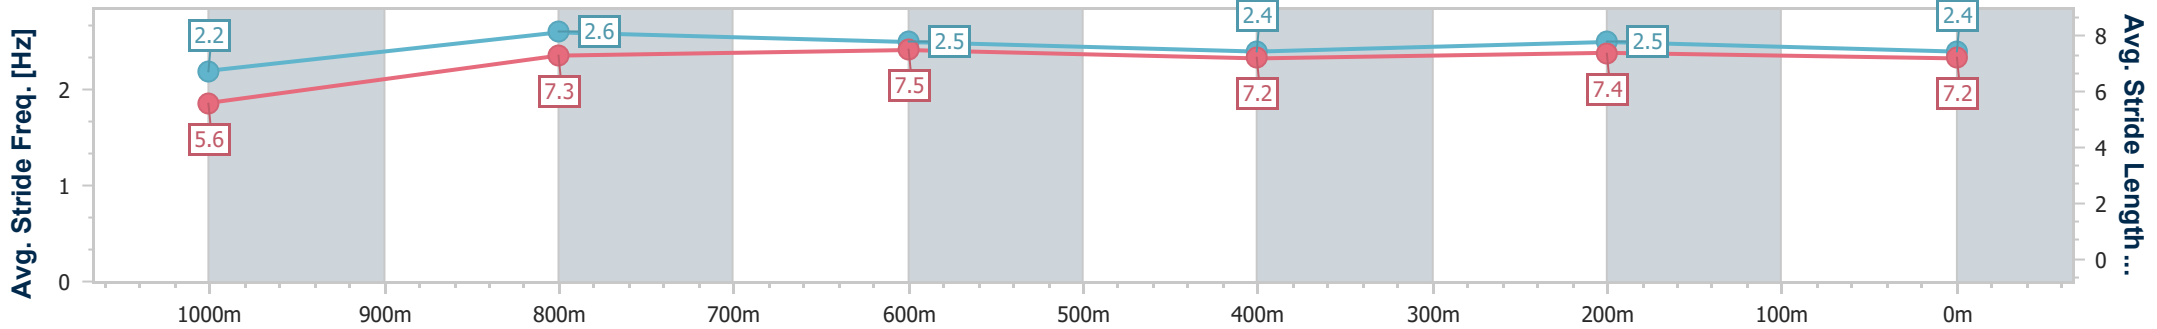

**BRISBANE**  
 RACING CLUB

Section	Overall	1000m	800m	600m	400m	200m
Section Times	1:03.43 [1] (0:08.67)	0:54.76 [8] (0:10.60)	0:44.16 [6] (0:10.63)	0:33.53 [3] (0:11.34)	0:22.19 [4] (0:10.80)	0:11.39 [2] (0:11.39)
Average Speed [km/h]	45.7	67.9	68.0	63.8	66.2	63.3
Top Speed [km/h]	65.8	69.1	70.6	67.1	67.8	65.5
Avg. Dist. to Rail [m]	1.7	0.3	0.8	1.5	3.0	0.5
Avg. Stride Freq. [Hz]	2.2	2.6	2.5	2.4	2.5	2.4
Avg. Stride Length [m]	5.6	7.3	7.5	7.2	7.4	7.2