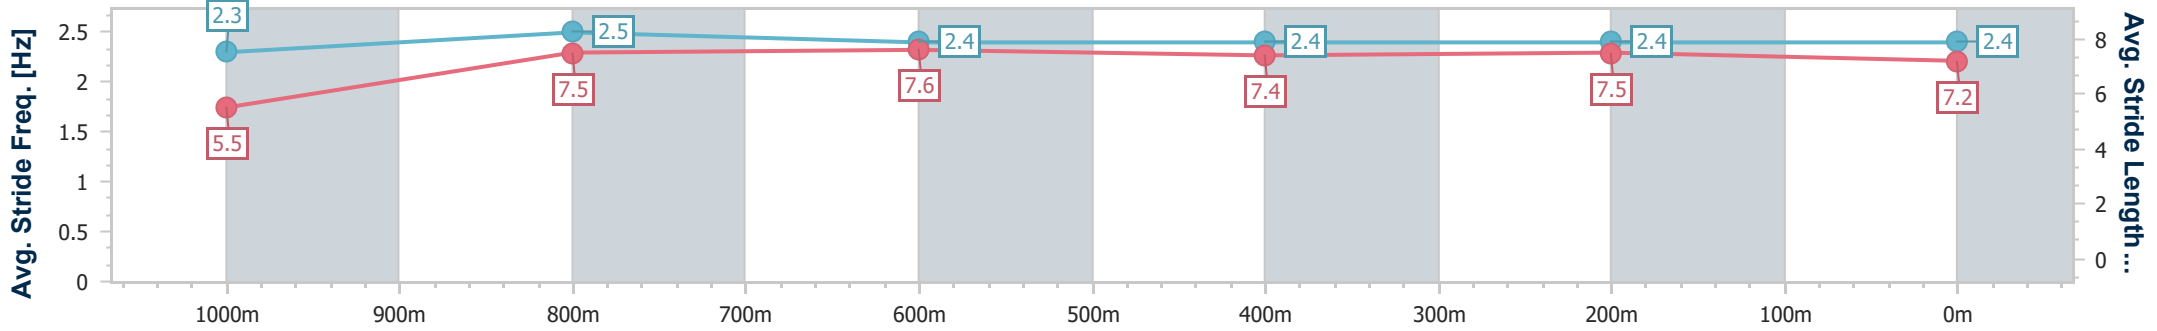

Horse/Jockey Name	Cripps Tonite
Final Rank	4
Fastest Section Time (Section)	0:08.41 (Overall)
Top Speed [km/h] (Section)	68.2 (800m)
Race State	Finished

Doomben QLD Professional
Race 4: SKY RACING QTIS Three-Year-Old Handicap - 1110m
25 February 2023 - 13:50
Track Rating: Good 4, Weather: Fine, Rail Position: +3m Entire Course

BRISBANE
RACING CLUB

Section	Overall	1000m	800m	600m	400m	200m
Section Times	1:03.78 [4] (0:08.41)	0:55.37 [3] (0:10.76)	0:44.61 [4] (0:10.86)	0:33.75 [5] (0:11.31)	0:22.44 [5] (0:10.85)	0:11.59 [4] (0:11.59)
Average Speed [km/h]	47.0	67.1	66.0	63.8	66.1	62.0
Top Speed [km/h]	66.0	68.0	68.2	66.2	66.8	65.2
Avg. Dist. to Rail [m]	2.5	1.0	0.4	0.9	1.0	1.5
Avg. Stride Freq. [Hz]	2.3	2.5	2.4	2.4	2.4	2.4
Avg. Stride Length [m]	5.5	7.5	7.6	7.4	7.5	7.2

- [ ] Ranking at each section and finish
- -.-.- No data available at this section
- NA No data available