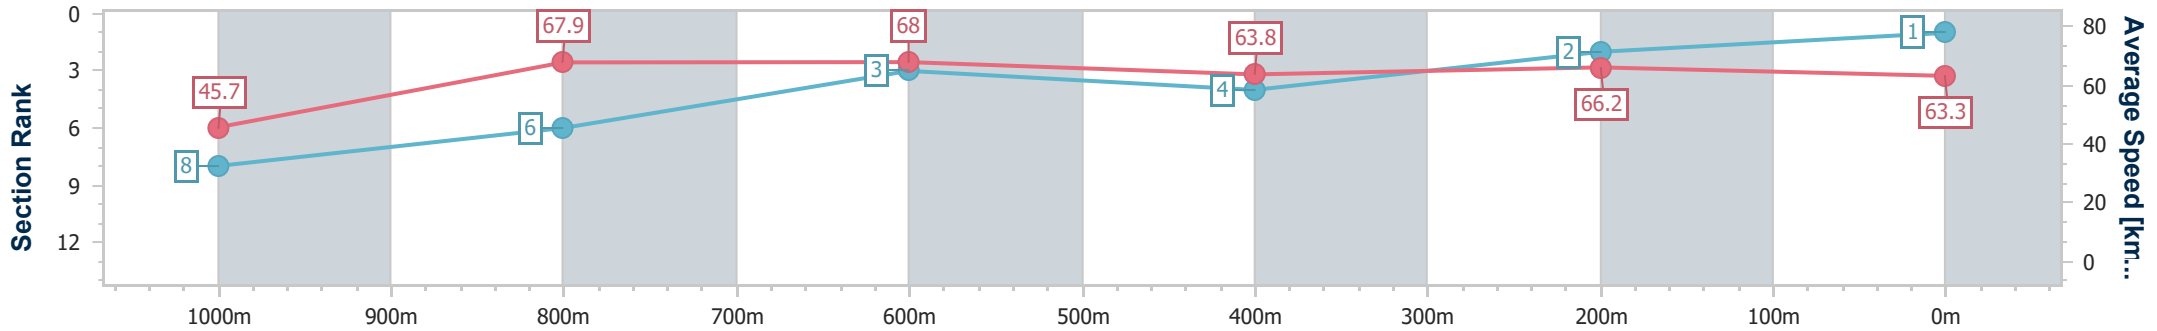

**BRISBANE**  
 RACING CLUB

Section	Overall	1000m	800m	600m	400m	200m
Section Times	1:03.43 [1] (0:08.67)	0:54.76 [8] (0:10.60)	0:44.16 [6] (0:10.63)	0:33.53 [3] (0:11.34)	0:22.19 [4] (0:10.80)	0:11.39 [2] (0:11.39)
Average Speed [km/h]	45.7	67.9	68.0	63.8	66.2	63.3
Top Speed [km/h]	65.8	69.1	70.6	67.1	67.8	65.5
Avg. Dist. to Rail [m]	1.7	0.3	0.8	1.5	3.0	0.5
Avg. Stride Freq. [Hz]	2.2	2.6	2.5	2.4	2.5	2.4
Avg. Stride Length [m]	5.6	7.3	7.5	7.2	7.4	7.2