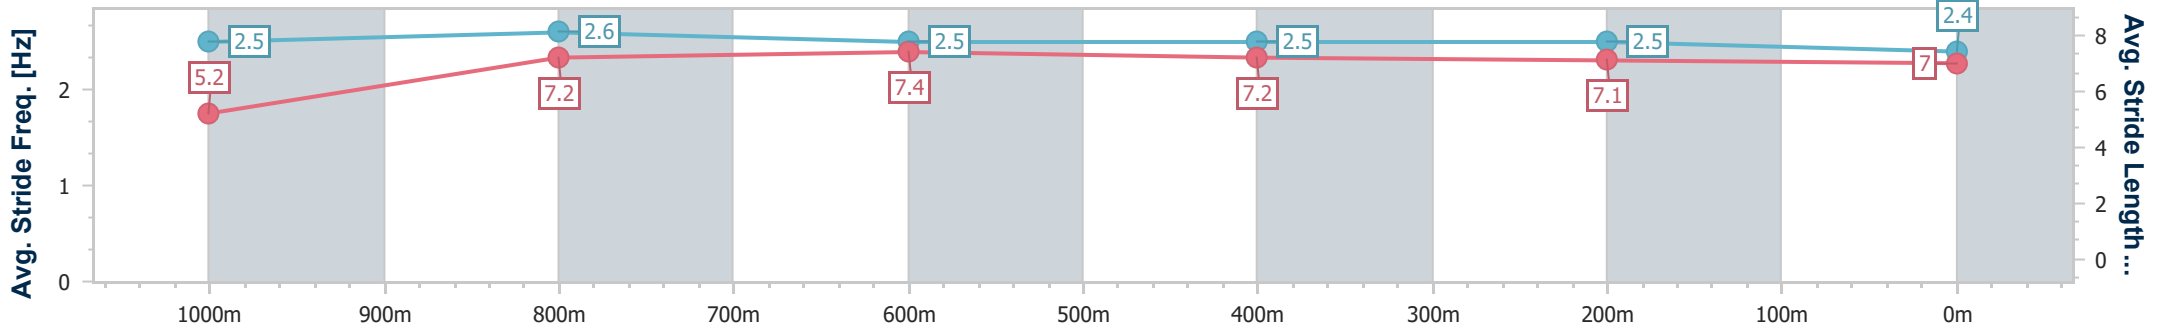

Horse/Jockey Name	She'sgottheboom
Final Rank	6
Fastest Section Time (Section)	0:08.40 (Overall)
Top Speed [km/h] (Section)	70.5 (1000m)
Race State	Finished

Doomben QLD Professional
Race 4: SKY RACING QTIS Three-Year-Old Handicap - 1110m
25 February 2023 - 13:50
Track Rating: Good 4, Weather: Fine, Rail Position: +3m Entire Course

BRISBANE
RACING CLUB

Section	Overall	1000m	800m	600m	400m	200m
Section Times	1:03.91 [6] (0:08.40)	0:55.51 [1] (0:10.54)	0:44.97 [3] (0:11.01)	0:33.96 [4] (0:11.24)	0:22.72 [3] (0:10.89)	0:11.83 [3] (0:11.83)
Average Speed [km/h]	47.4	69.1	67.1	65.2	66.3	60.9
Top Speed [km/h]	67.2	70.5	68.1	67.1	67.9	64.0
Avg. Dist. to Rail [m]	9.2	5.0	4.7	3.5	0.8	3.1
Avg. Stride Freq. [Hz]	2.5	2.6	2.5	2.5	2.5	2.4
Avg. Stride Length [m]	5.2	7.2	7.4	7.2	7.1	7.0

- [ ] Ranking at each section and finish
- -.-.- No data available at this section
- NA No data available