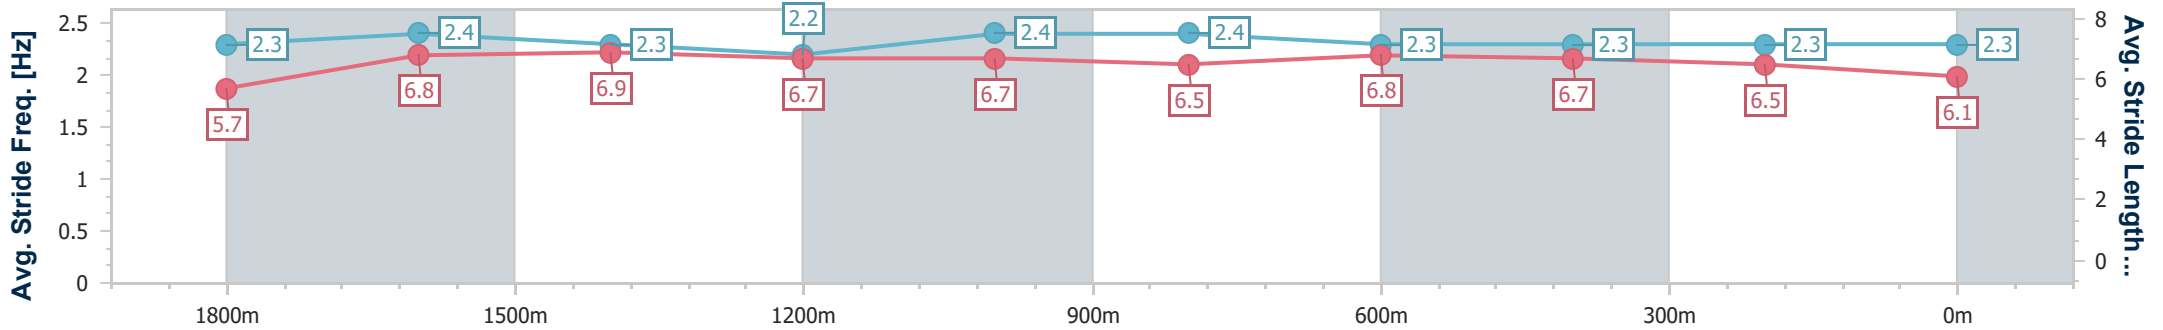

- [] Ranking at each section and finish
- .-.- No data available at this section
- NA No data available

Horse/Jockey Name	River Park
Final Rank	7
Fastest Section Time (Section)	0:12.13 (1800m)
Top Speed [km/h] (Section)	64.2 (Overall)
Race State	Finished

Aquis Park Gold Coast Poly QLD Professional
 Race 4: HAPPY BIRTHDAY MICHELLE Maiden Plate - 2000m

25 February 2023 - 14:51

Track Rating: Synthetic, Weather: Overcast, Rail Position: True

Section	Overall	1800m	1600m	1400m	1200m	1000m	800m	600m	400m	200m
Section Times	2:12.18 [7] (0:14.84)	1:57.34 [9] (0:12.13)	1:45.21 [9] (0:12.62)	1:32.59 [9] (0:13.45)	1:19.14 [9] (0:12.33)	1:06.81 [4] (0:12.77)	0:54.04 [5] (0:12.73)	0:41.31 [6] (0:13.18)	0:28.13 [7] (0:13.61)	0:14.52 [6] (0:14.52)
Average Speed [km/h]	48.5	59.8	57.5	54.2	58.4	56.8	57.4	55.7	53.5	49.5
Top Speed [km/h]	64.2	61.3	58.7	56.2	60.0	57.3	58.2	58.1	54.4	54.0
Avg. Dist. to Rail [m]	2.3	2.2	2.5	1.6	2.8	2.4	2.7	3.5	5.9	6.0
Avg. Stride Freq. [Hz]	2.3	2.4	2.3	2.2	2.4	2.4	2.3	2.3	2.3	2.3
Avg. Stride Length [m]	5.7	6.8	6.9	6.7	6.7	6.5	6.8	6.7	6.5	6.1