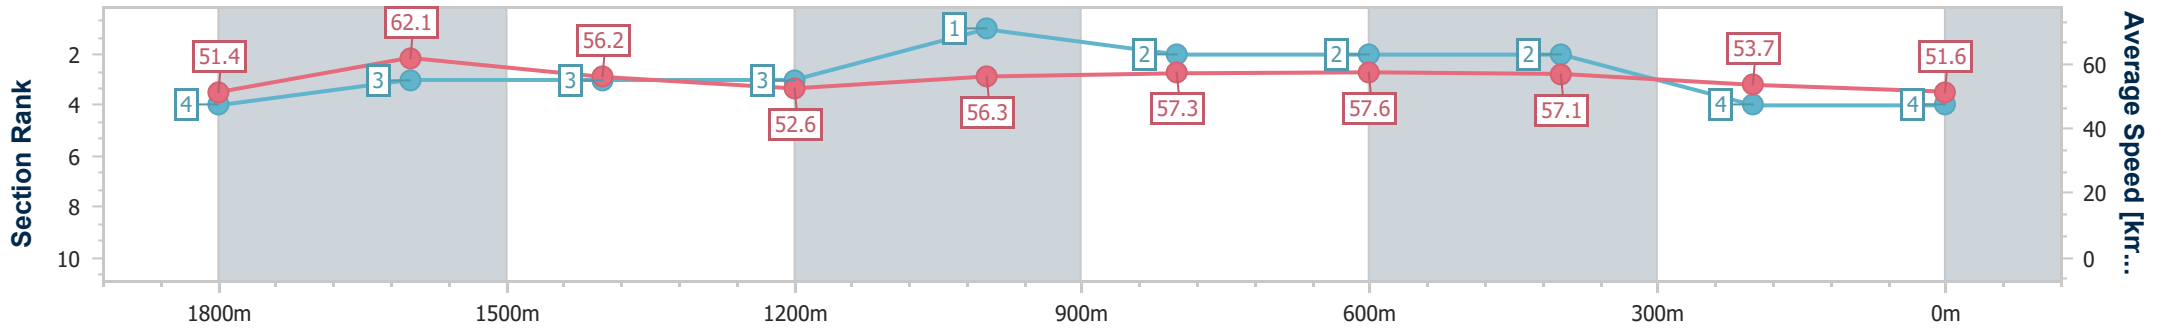

Horse/Jockey Name	In Close Reach
Final Rank	4
Fastest Section Time (Section)	0:11.68 (1800m)
Top Speed [km/h] (Section)	63.8 (1800m)
Race State	Finished

Aquis Park Gold Coast Poly QLD Professional
Race 4: HAPPY BIRTHDAY MICHELLE Maiden Plate - 2000m
25 February 2023 - 14:51
Track Rating: Synthetic, Weather: Overcast, Rail Position: True

Section	Overall	1800m	1600m	1400m	1200m	1000m	800m	600m	400m	200m
Section Times	2:10.55 [4] (0:14.03)	1:56.52 [4] (0:11.68)	1:44.84 [3] (0:12.88)	1:31.96 [3] (0:13.76)	1:18.20 [3] (0:12.79)	1:05.41 [1] (0:12.61)	0:52.80 [2] (0:12.60)	0:40.20 [2] (0:12.71)	0:27.49 [2] (0:13.49)	0:14.00 [4] (0:14.00)
Average Speed [km/h]	51.4	62.1	56.2	52.6	56.3	57.3	57.6	57.1	53.7	51.6
Top Speed [km/h]	63.3	63.8	59.0	53.5	58.2	58.0	58.3	58.7	54.6	54.3
Avg. Dist. to Rail [m]	8.0	3.7	1.2	0.8	2.2	1.8	1.4	1.6	3.4	3.4
Avg. Stride Freq. [Hz]	2.1	2.2	2.1	2.0	2.0	2.0	2.1	2.1	2.1	2.0
Avg. Stride Length [m]	6.8	7.9	7.6	7.4	7.5	7.6	7.4	7.4	7.1	7.1

- [ ] Ranking at each section and finish
- -.-.- No data available at this section
- NA No data available