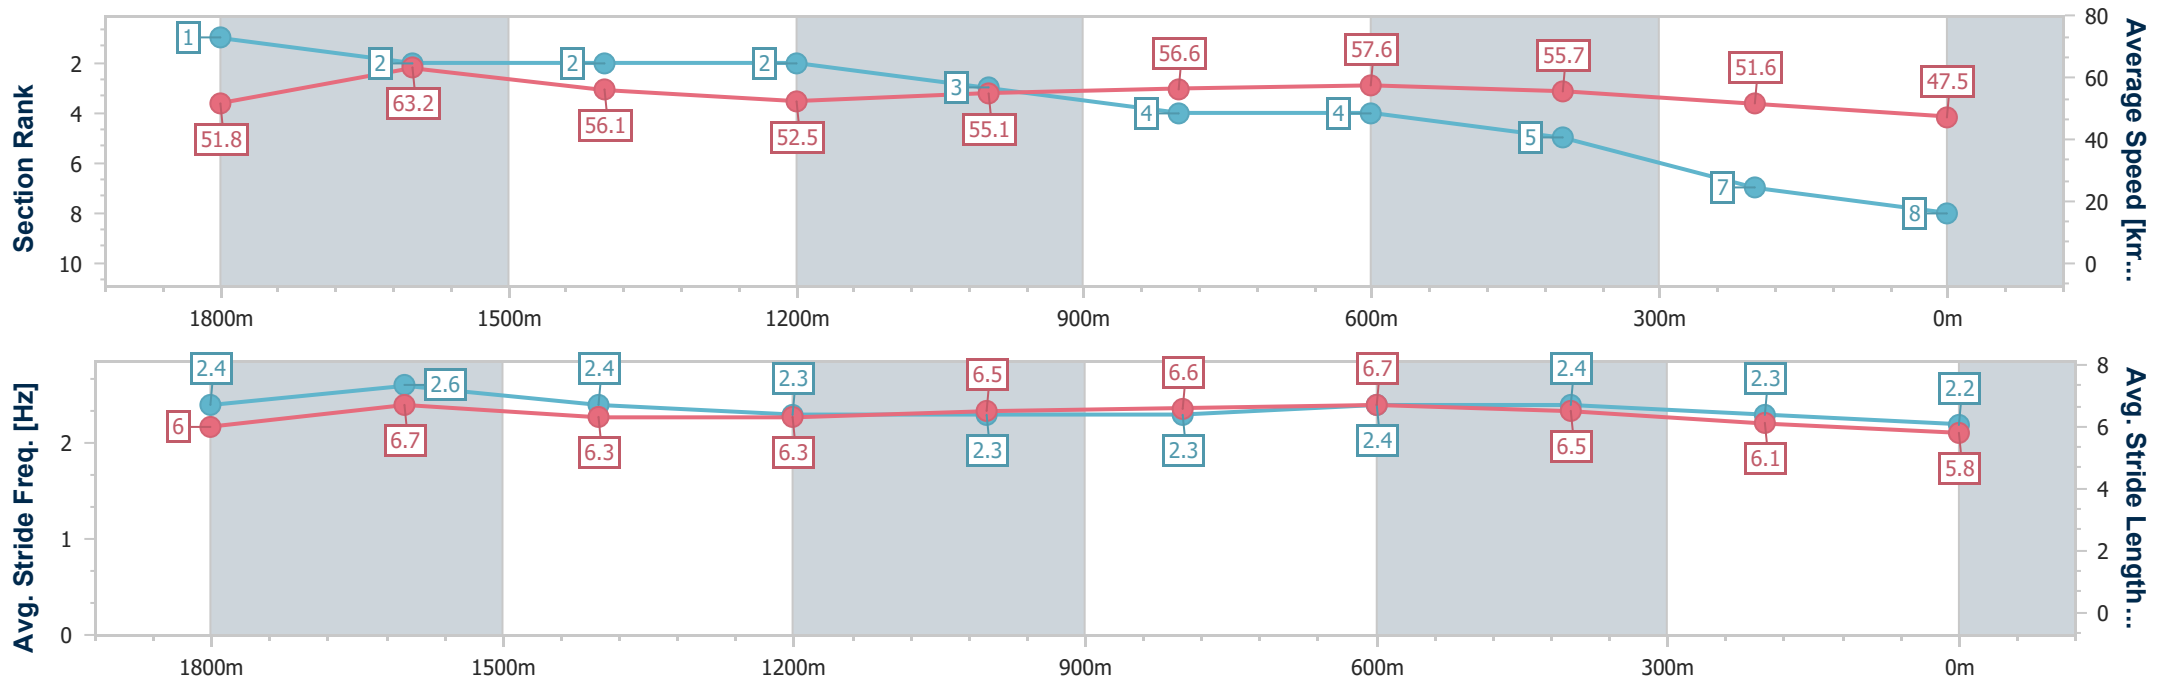

- [] Ranking at each section and finish
- .-.- No data available at this section
- NA No data available

Horse/Jockey Name	Shake My Hand
Final Rank	8
Fastest Section Time (Section)	0:11.49 (1800m)
Top Speed [km/h] (Section)	65.6 (1800m)
Race State	Finished

Aquis Park Gold Coast Poly QLD Professional
Race 4: HAPPY BIRTHDAY MICHELLE Maiden Plate - 2000m

25 February 2023 - 14:51

Track Rating: Synthetic, Weather: Overcast, Rail Position: True

Section	Overall	1800m	1600m	1400m	1200m	1000m	800m	600m	400m	200m
Section Times	2:13.04 [8] (0:13.90)	1:59.14 [1] (0:11.49)	1:47.65 [2] (0:12.93)	1:34.72 [2] (0:13.87)	1:20.85 [2] (0:13.07)	1:07.78 [3] (0:12.79)	0:54.99 [4] (0:12.65)	0:42.34 [4] (0:13.05)	0:29.29 [5] (0:14.09)	0:15.20 [7] (0:15.20)
Average Speed [km/h]	51.8	63.2	56.1	52.5	55.1	56.6	57.6	55.7	51.6	47.5
Top Speed [km/h]	65.5	65.6	58.5	53.7	57.4	57.7	59.3	59.8	53.3	49.6
Avg. Dist. to Rail [m]	4.0	2.8	2.0	1.6	1.6	1.6	2.2	2.4	4.6	6.1
Avg. Stride Freq. [Hz]	2.4	2.6	2.4	2.3	2.3	2.3	2.4	2.4	2.3	2.2
Avg. Stride Length [m]	6.0	6.7	6.3	6.3	6.5	6.6	6.7	6.5	6.1	5.8