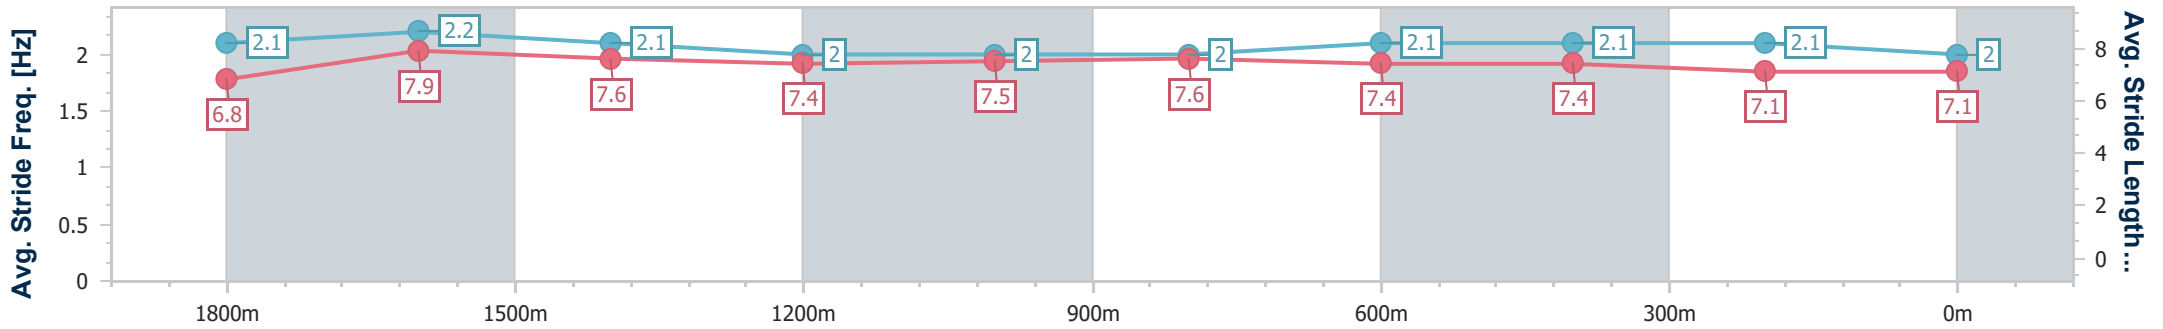

Horse/Jockey Name	In Close Reach
Final Rank	4
Fastest Section Time (Section)	0:11.68 (1800m)
Top Speed [km/h] (Section)	63.8 (1800m)
Race State	Finished

Aquis Park Gold Coast Poly QLD Professional
Race 4: HAPPY BIRTHDAY MICHELLE Maiden Plate - 2000m
25 February 2023 - 14:51
Track Rating: Synthetic, Weather: Overcast, Rail Position: True

Section	Overall	1800m	1600m	1400m	1200m	1000m	800m	600m	400m	200m
Section Times	2:10.55 [4] (0:14.03)	1:56.52 [4] (0:11.68)	1:44.84 [3] (0:12.88)	1:31.96 [3] (0:13.76)	1:18.20 [3] (0:12.79)	1:05.41 [1] (0:12.61)	0:52.80 [2] (0:12.60)	0:40.20 [2] (0:12.71)	0:27.49 [2] (0:13.49)	0:14.00 [4] (0:14.00)
Average Speed [km/h]	51.4	62.1	56.2	52.6	56.3	57.3	57.6	57.1	53.7	51.6
Top Speed [km/h]	63.3	63.8	59.0	53.5	58.2	58.0	58.3	58.7	54.6	54.3
Avg. Dist. to Rail [m]	8.0	3.7	1.2	0.8	2.2	1.8	1.4	1.6	3.4	3.4
Avg. Stride Freq. [Hz]	2.1	2.2	2.1	2.0	2.0	2.0	2.1	2.1	2.1	2.0
Avg. Stride Length [m]	6.8	7.9	7.6	7.4	7.5	7.6	7.4	7.4	7.1	7.1

- [ ] Ranking at each section and finish
- -.-.- No data available at this section
- NA No data available