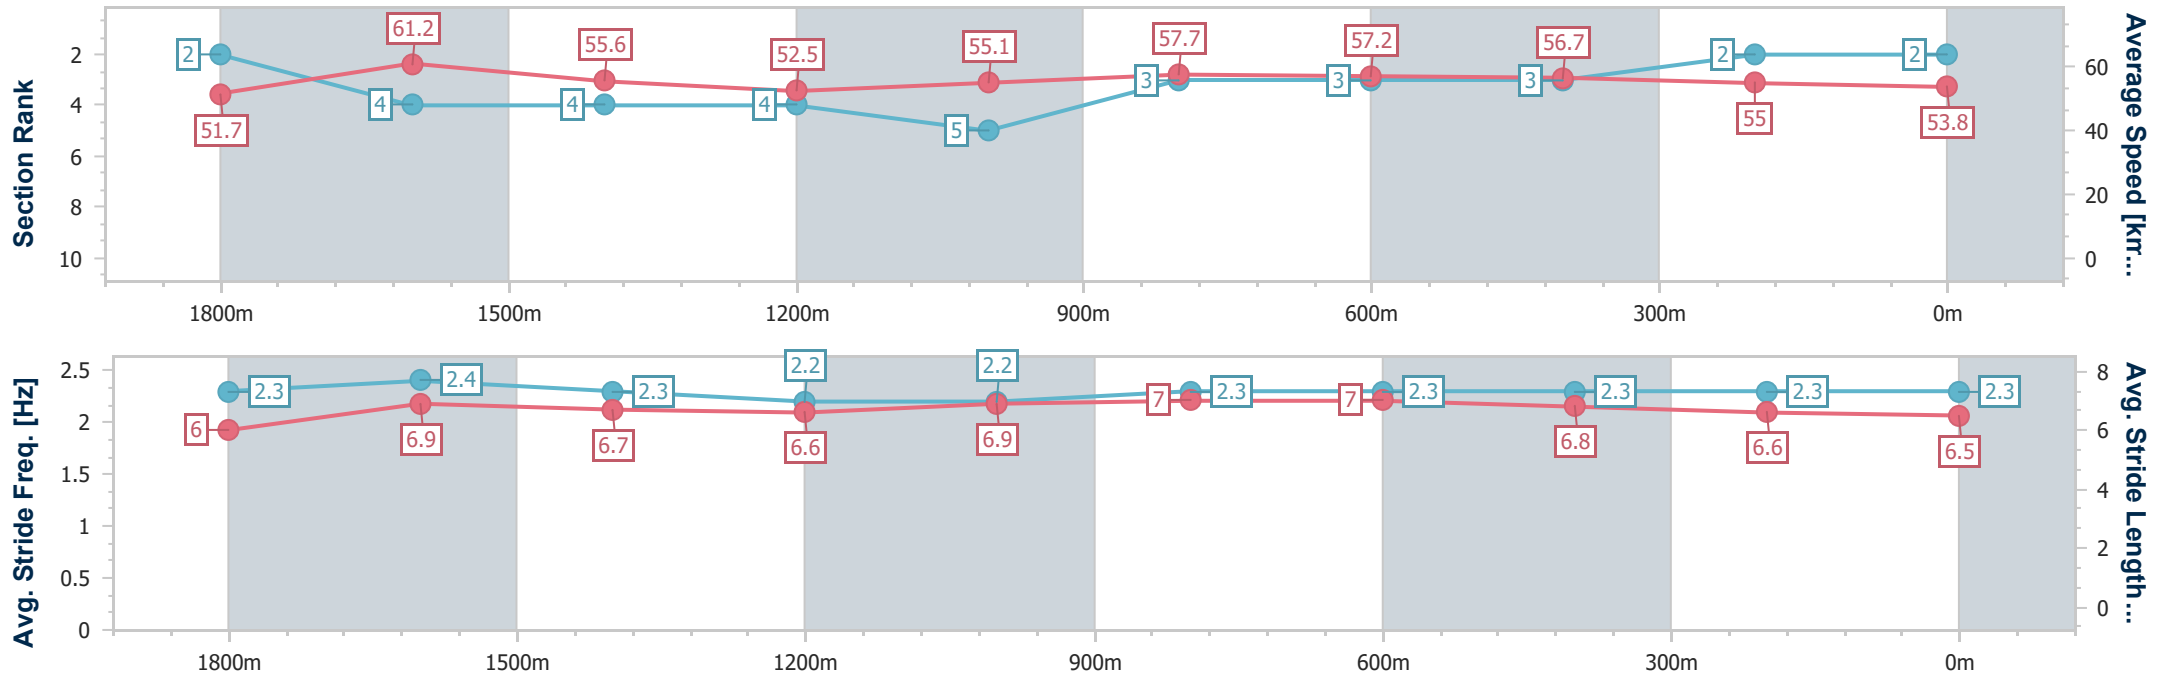

Horse/Jockey Name	Is That You Ethel
Final Rank	2
Fastest Section Time (Section)	0:11.80 (1800m)
Top Speed [km/h] (Section)	64.9 (Overall)
Race State	Finished

Aquis Park Gold Coast Poly QLD Professional
Race 4: HAPPY BIRTHDAY MICHELLE Maiden Plate - 2000m

25 February 2023 - 14:51

Track Rating: Synthetic, Weather: Overcast, Rail Position: True

Section	Overall	1800m	1600m	1400m	1200m	1000m	800m	600m	400m	200m
Section Times	2:09.76 [2] (0:13.93)	1:55.83 [2] (0:11.80)	1:44.03 [4] (0:12.96)	1:31.07 [4] (0:13.75)	1:17.32 [4] (0:13.04)	1:04.28 [5] (0:12.48)	0:51.80 [3] (0:12.52)	0:39.28 [3] (0:12.69)	0:26.59 [3] (0:13.17)	0:13.42 [2] (0:13.42)
Average Speed [km/h]	51.7	61.2	55.6	52.5	55.1	57.7	57.2	56.7	55.0	53.8
Top Speed [km/h]	64.9	63.5	58.1	53.7	58.4	58.2	58.9	59.0	56.3	56.0
Avg. Dist. to Rail [m]	1.2	1.1	1.0	0.2	0.3	0.3	0.7	0.4	2.0	2.7
Avg. Stride Freq. [Hz]	2.3	2.4	2.3	2.2	2.2	2.3	2.3	2.3	2.3	2.3
Avg. Stride Length [m]	6.0	6.9	6.7	6.6	6.9	7.0	7.0	6.8	6.6	6.5

- [ ] Ranking at each section and finish
- -.-.- No data available at this section
- NA No data available