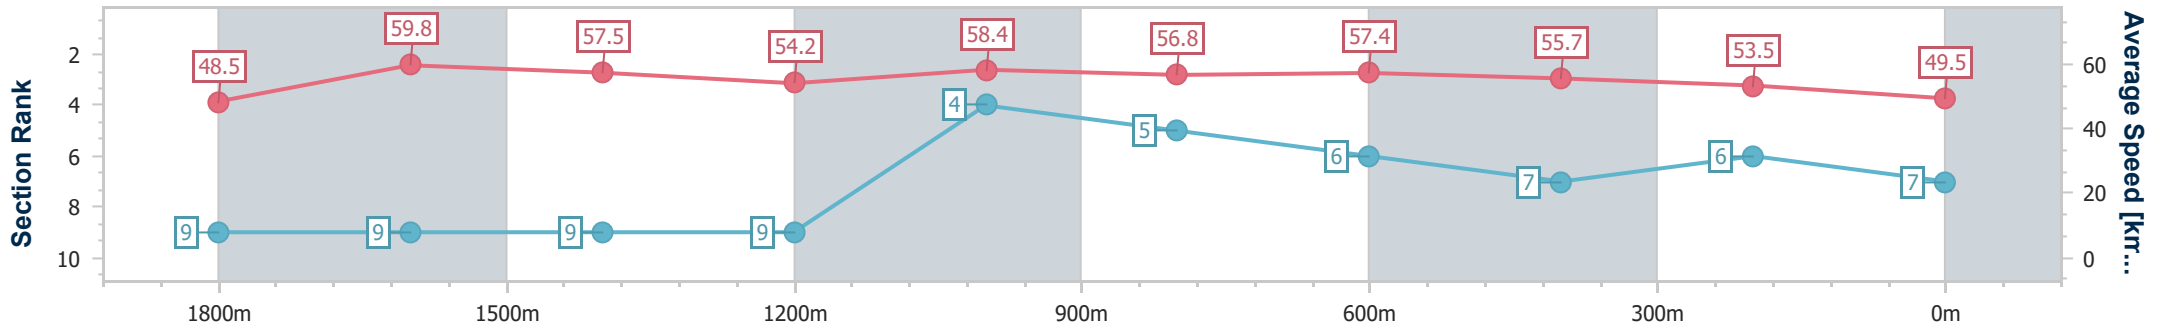

Horse/Jockey Name	River Park
Final Rank	7
Fastest Section Time (Section)	0:12.13 (1800m)
Top Speed [km/h] (Section)	64.2 (Overall)
Race State	Finished

Aquis Park Gold Coast Poly QLD Professional
Race 4: HAPPY BIRTHDAY MICHELLE Maiden Plate - 2000m

25 February 2023 - 14:51

Track Rating: Synthetic, Weather: Overcast, Rail Position: True

Section	Overall	1800m	1600m	1400m	1200m	1000m	800m	600m	400m	200m
Section Times	2:12.18 [7] (0:14.84)	1:57.34 [9] (0:12.13)	1:45.21 [9] (0:12.62)	1:32.59 [9] (0:13.45)	1:19.14 [9] (0:12.33)	1:06.81 [4] (0:12.77)	0:54.04 [5] (0:12.73)	0:41.31 [6] (0:13.18)	0:28.13 [7] (0:13.61)	0:14.52 [6] (0:14.52)
Average Speed [km/h]	48.5	59.8	57.5	54.2	58.4	56.8	57.4	55.7	53.5	49.5
Top Speed [km/h]	64.2	61.3	58.7	56.2	60.0	57.3	58.2	58.1	54.4	54.0
Avg. Dist. to Rail [m]	2.3	2.2	2.5	1.6	2.8	2.4	2.7	3.5	5.9	6.0
Avg. Stride Freq. [Hz]	2.3	2.4	2.3	2.2	2.4	2.4	2.3	2.3	2.3	2.3
Avg. Stride Length [m]	5.7	6.8	6.9	6.7	6.7	6.5	6.8	6.7	6.5	6.1

- [ ] Ranking at each section and finish
- -.-.- No data available at this section
- NA No data available