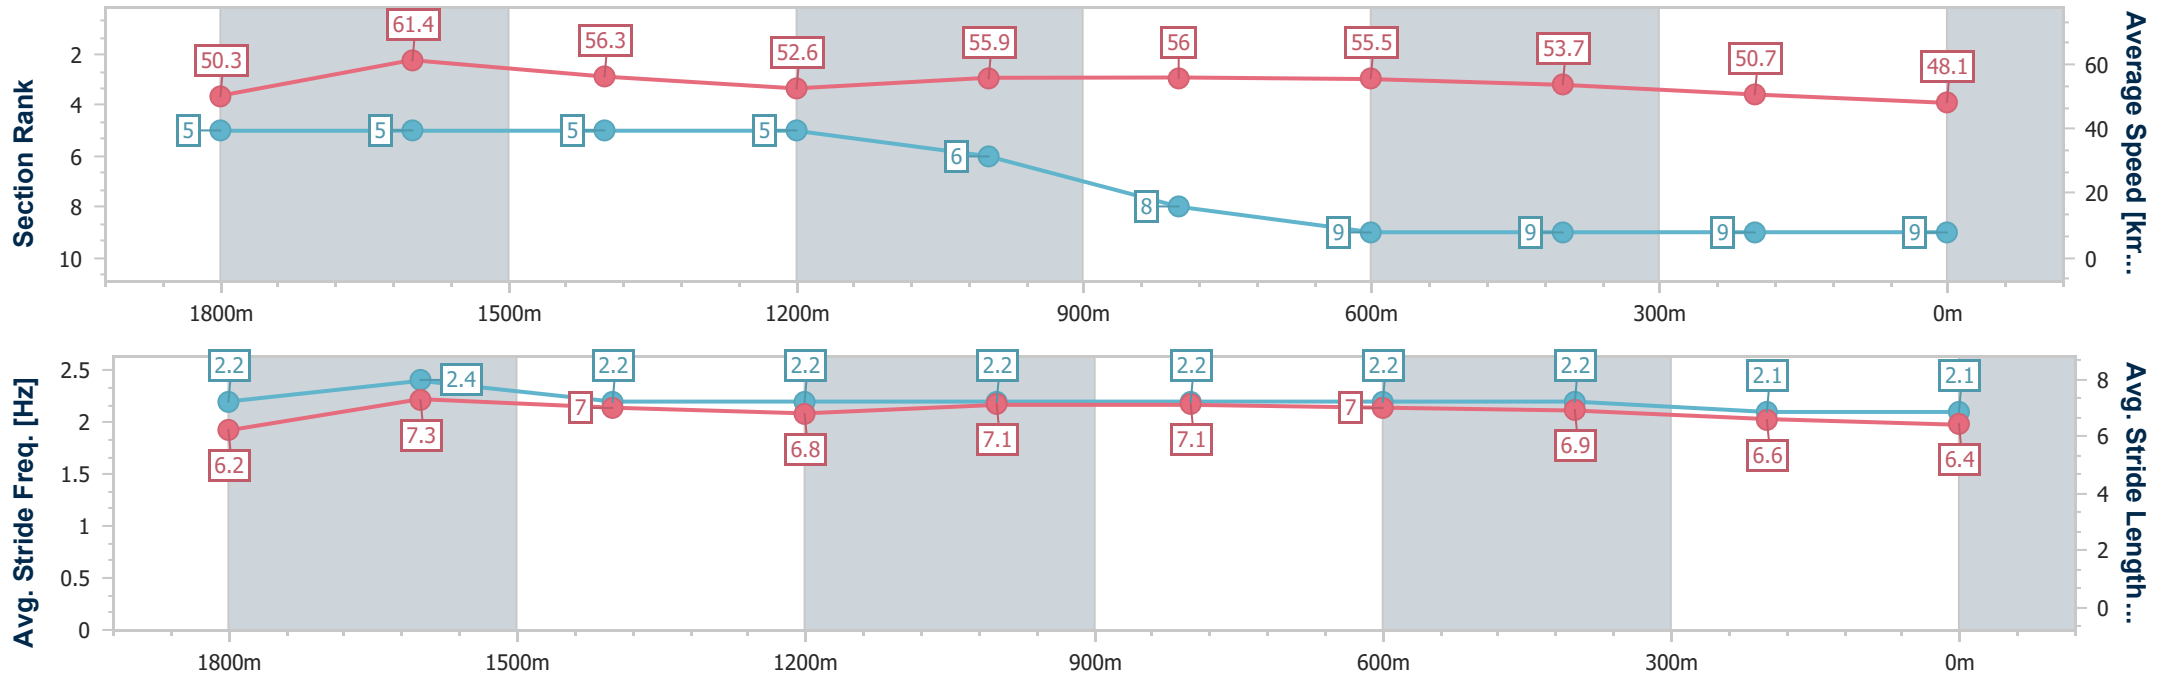

Aquis Park Gold Coast Poly QLD Professional
Race 4: HAPPY BIRTHDAY MICHELLE Maiden Plate - 2000m

25 February 2023 - 14:51

Track Rating: Synthetic, Weather: Overcast, Rail Position: True

Section	Overall	1800m	1600m	1400m	1200m	1000m	800m	600m	400m	200m
Section Times	2:13.04 [8] (0:13.90)	1:59.14 [1] (0:11.49)	1:47.65 [2] (0:12.93)	1:34.72 [2] (0:13.87)	1:20.85 [2] (0:13.07)	1:07.78 [3] (0:12.79)	0:54.99 [4] (0:12.65)	0:42.34 [4] (0:13.05)	0:29.29 [5] (0:14.09)	0:15.20 [7] (0:15.20)
Average Speed [km/h]	51.8	63.2	56.1	52.5	55.1	56.6	57.6	55.7	51.6	47.5
Top Speed [km/h]	65.5	65.6	58.5	53.7	57.4	57.7	59.3	59.8	53.3	49.6
Avg. Dist. to Rail [m]	4.0	2.8	2.0	1.6	1.6	1.6	2.2	2.4	4.6	6.1
Avg. Stride Freq. [Hz]	2.4	2.6	2.4	2.3	2.3	2.3	2.4	2.4	2.3	2.2
Avg. Stride Length [m]	6.0	6.7	6.3	6.3	6.5	6.6	6.7	6.5	6.1	5.8

- [] Ranking at each section and finish
- .-.- No data available at this section
- NA No data available

Horse/Jockey Name	Deltasphere
Final Rank	9
Fastest Section Time (Section)	0:11.75 (1800m)
Top Speed [km/h] (Section)	64.4 (1800m)
Race State	Finished

Aquis Park Gold Coast Poly QLD Professional
Race 4: HAPPY BIRTHDAY MICHELLE Maiden Plate - 2000m

25 February 2023 - 14:51

Track Rating: Synthetic, Weather: Overcast, Rail Position: True

Section	Overall	1800m	1600m	1400m	1200m	1000m	800m	600m	400m	200m
Section Times	2:14.55 [9] (0:14.30)	2:00.25 [5] (0:11.75)	1:48.50 [5] (0:12.80)	1:35.70 [5] (0:13.82)	1:21.88 [5] (0:12.87)	1:09.01 [6] (0:12.95)	0:56.06 [8] (0:13.15)	0:42.91 [9] (0:13.58)	0:29.33 [9] (0:14.32)	0:15.01 [9] (0:15.01)
Average Speed [km/h]	50.3	61.4	56.3	52.6	55.9	56.0	55.5	53.7	50.7	48.1
Top Speed [km/h]	63.9	64.4	58.0	53.7	57.8	57.2	56.3	55.6	52.4	50.0
Avg. Dist. to Rail [m]	1.5	0.7	0.8	0.9	2.1	1.9	2.4	2.7	3.4	4.2
Avg. Stride Freq. [Hz]	2.2	2.4	2.2	2.2	2.2	2.2	2.2	2.2	2.1	2.1
Avg. Stride Length [m]	6.2	7.3	7.0	6.8	7.1	7.1	7.0	6.9	6.6	6.4

- [] Ranking at each section and finish
- .-.- No data available at this section
- NA No data available