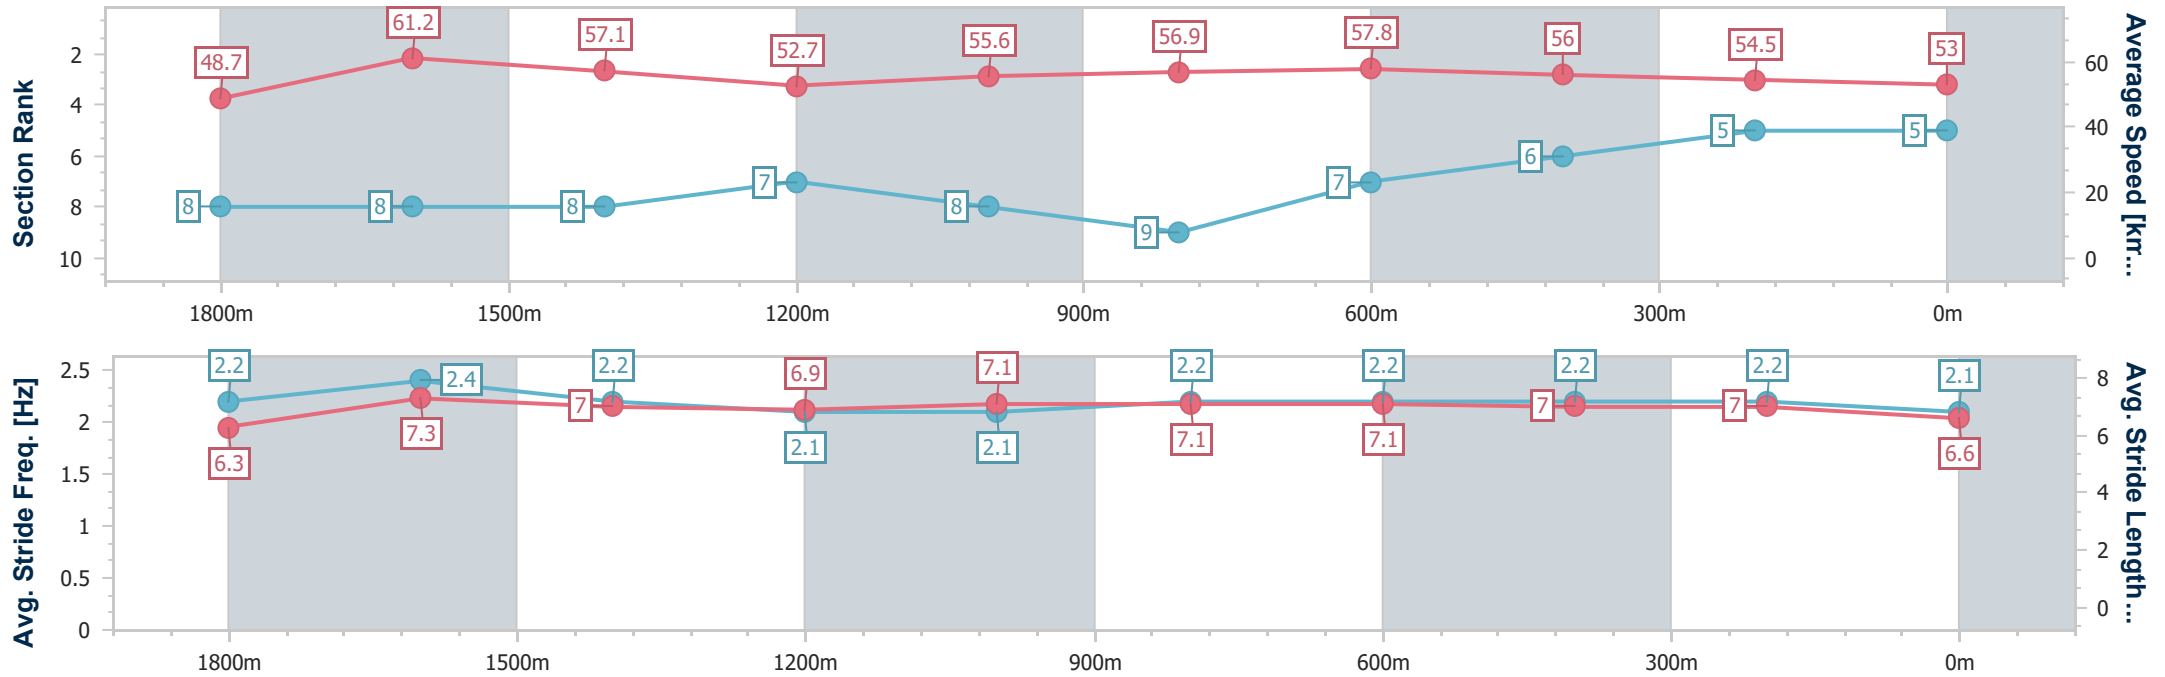

Horse/Jockey Name	Zoucan Toucan
Final Rank	5
Fastest Section Time (Section)	0:11.82 (1800m)
Top Speed [km/h] (Section)	63.2 (1800m)
Race State	Finished

Aquis Park Gold Coast Poly QLD Professional
Race 4: HAPPY BIRTHDAY MICHELLE Maiden Plate - 2000m
25 February 2023 - 14:51
Track Rating: Synthetic, Weather: Overcast, Rail Position: True

Section	Overall	1800m	1600m	1400m	1200m	1000m	800m	600m	400m	200m
Section Times	2:10.88 [5] (0:14.80)	1:56.08 [8] (0:11.82)	1:44.26 [8] (0:12.62)	1:31.64 [8] (0:13.62)	1:18.02 [7] (0:12.95)	1:05.07 [8] (0:12.69)	0:52.38 [9] (0:12.52)	0:39.86 [7] (0:12.96)	0:26.90 [6] (0:13.27)	0:13.63 [5] (0:13.63)
Average Speed [km/h]	48.7	61.2	57.1	52.7	55.6	56.9	57.8	56.0	54.5	53.0
Top Speed [km/h]	61.8	63.2	58.9	54.0	58.1	58.0	58.3	57.7	55.1	55.1
Avg. Dist. to Rail [m]	7.3	2.4	0.5	0.5	1.6	1.2	1.3	1.9	3.2	4.8
Avg. Stride Freq. [Hz]	2.2	2.4	2.2	2.1	2.1	2.2	2.2	2.2	2.2	2.1
Avg. Stride Length [m]	6.3	7.3	7.0	6.9	7.1	7.1	7.1	7.0	7.0	6.6

- [ ] Ranking at each section and finish
- -.-.- No data available at this section
- NA No data available