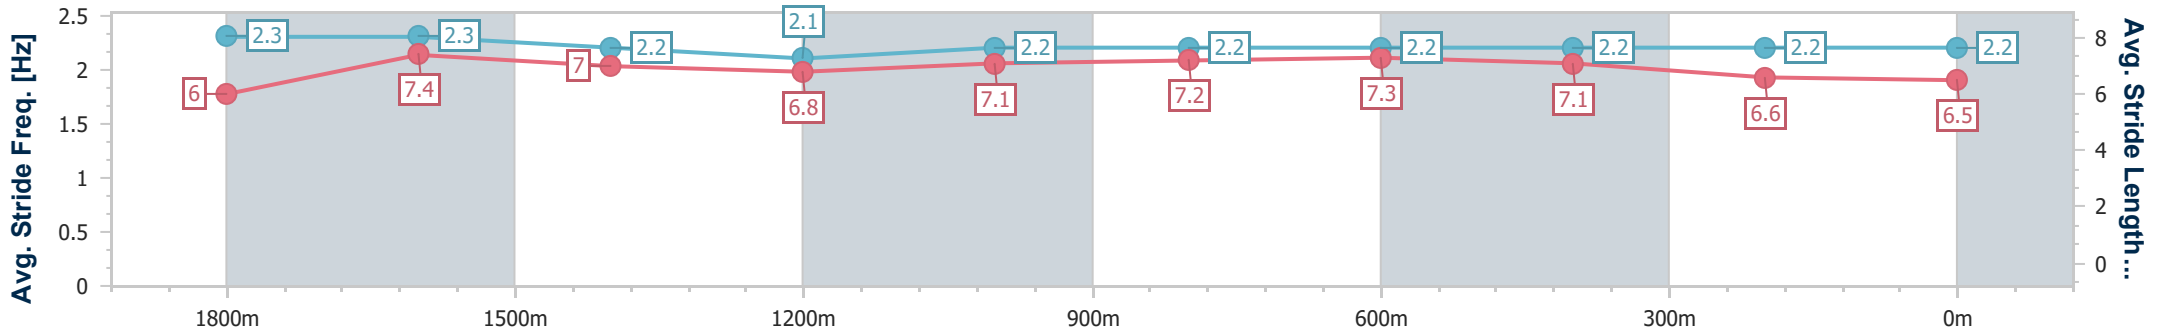

Horse/Jockey Name	Lucielle
Final Rank	3
Fastest Section Time (Section)	0:11.79 (1800m)
Top Speed [km/h] (Section)	63.1 (Overall)
Race State	Finished

Aquis Park Gold Coast Poly QLD Professional
Race 4: HAPPY BIRTHDAY MICHELLE Maiden Plate - 2000m
25 February 2023 - 14:51
Track Rating: Synthetic, Weather: Overcast, Rail Position: True

Section	Overall	1800m	1600m	1400m	1200m	1000m	800m	600m	400m	200m
Section Times	2:09.85 [3] (0:14.68)	1:55.17 [7] (0:11.79)	1:43.38 [7] (0:12.62)	1:30.76 [7] (0:13.69)	1:17.07 [6] (0:13.07)	1:04.00 [9] (0:12.57)	0:51.43 [6] (0:12.41)	0:39.02 [5] (0:12.67)	0:26.35 [4] (0:13.02)	0:13.33 [3] (0:13.33)
Average Speed [km/h]	49.1	60.8	56.5	52.2	55.1	57.2	57.6	56.8	55.6	54.2
Top Speed [km/h]	63.1	62.9	58.4	53.3	57.6	57.8	58.4	57.8	56.1	55.2
Avg. Dist. to Rail [m]	5.2	1.3	1.6	0.9	0.1	0.3	1.1	0.4	4.1	5.6
Avg. Stride Freq. [Hz]	2.3	2.3	2.2	2.1	2.2	2.2	2.2	2.2	2.2	2.2
Avg. Stride Length [m]	6.0	7.4	7.0	6.8	7.1	7.2	7.3	7.1	6.6	6.5

- [ ] Ranking at each section and finish
- -.-.- No data available at this section
- NA No data available