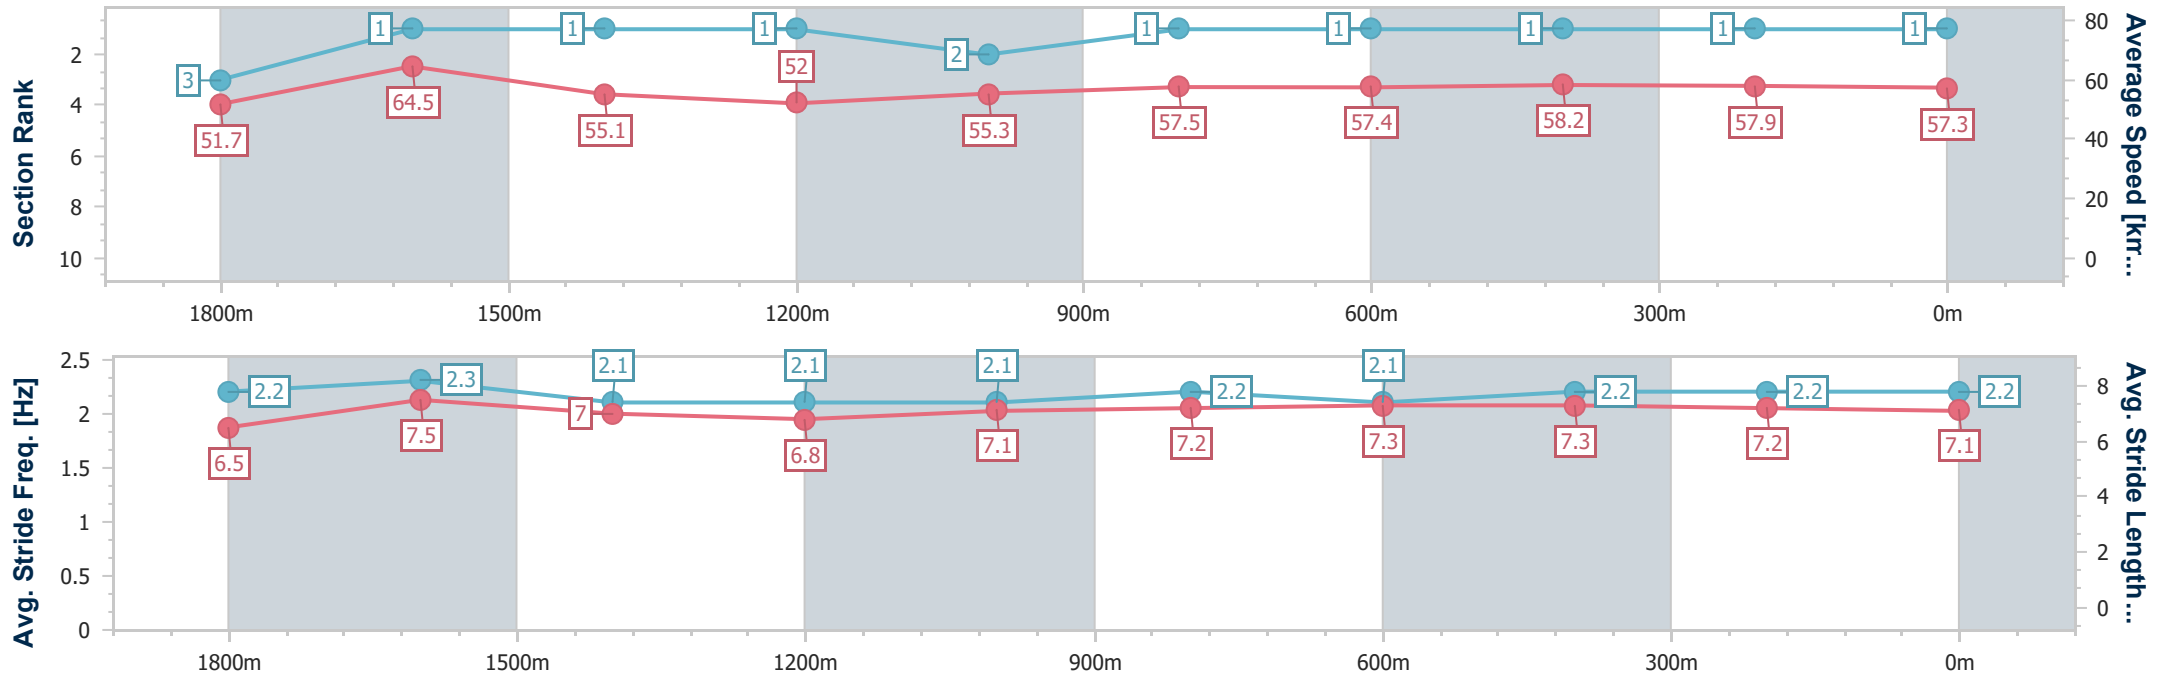

25 February 2023 - 14:51

Track Rating: Synthetic, Weather: Overcast, Rail Position: True

Section	Overall	1800m	1600m	1400m	1200m	1000m	800m	600m	400m	200m
Section Times	2:07.70 [1] (0:13.96)	1:53.74 [3] (0:11.21)	1:42.53 [1] (0:13.08)	1:29.45 [1] (0:13.90)	1:15.55 [1] (0:13.02)	1:02.53 [2] (0:12.55)	0:49.98 [1] (0:12.58)	0:37.40 [1] (0:12.39)	0:25.01 [1] (0:12.44)	0:12.57 [1] (0:12.57)
Average Speed [km/h]	51.7	64.5	55.1	52.0	55.3	57.5	57.4	58.2	57.9	57.3
Top Speed [km/h]	67.1	69.3	57.1	53.4	58.2	58.3	58.6	58.8	58.6	58.6
Avg. Dist. to Rail [m]	4.1	2.2	0.8	0.4	0.7	0.8	0.5	0.6	0.7	1.7
Avg. Stride Freq. [Hz]	2.2	2.3	2.1	2.1	2.1	2.2	2.1	2.2	2.2	2.2
Avg. Stride Length [m]	6.5	7.5	7.0	6.8	7.1	7.2	7.3	7.3	7.2	7.1