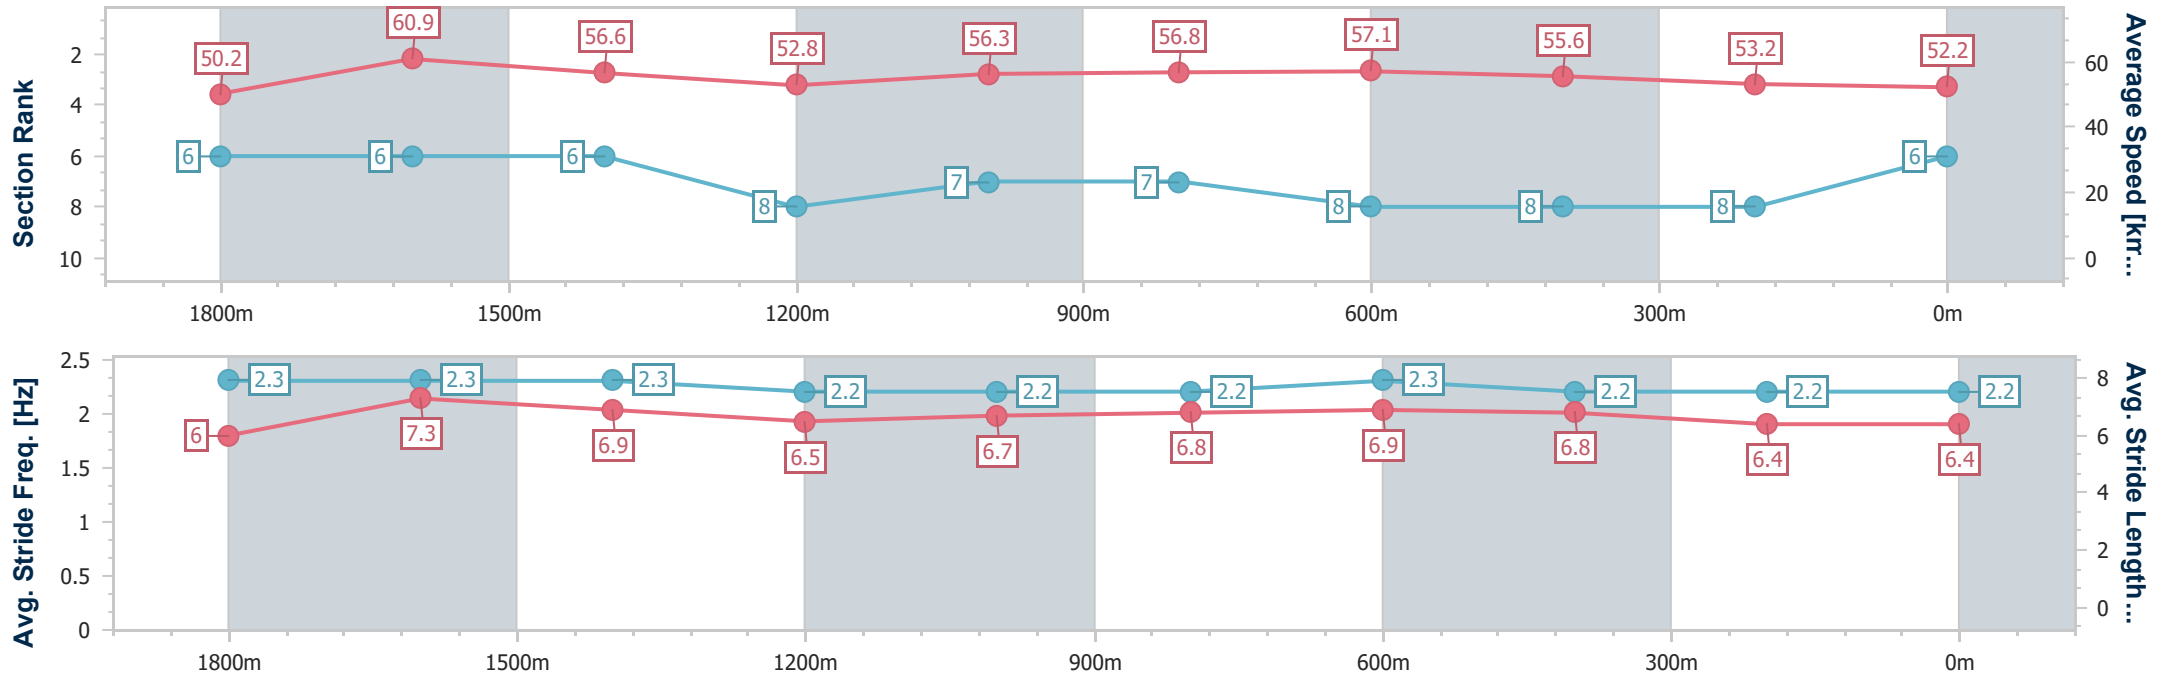

Horse/Jockey Name	Bantamweight
Final Rank	6
Fastest Section Time (Section)	0:11.93 (1800m)
Top Speed [km/h] (Section)	63.0 (Overall)
Race State	Finished

Aquis Park Gold Coast Poly QLD Professional
Race 4: HAPPY BIRTHDAY MICHELLE Maiden Plate - 2000m
25 February 2023 - 14:51
Track Rating: Synthetic, Weather: Overcast, Rail Position: True

Section	Overall	1800m	1600m	1400m	1200m	1000m	800m	600m	400m	200m
Section Times	2:11.95 [6] (0:14.35)	1:57.60 [6] (0:11.93)	1:45.67 [6] (0:12.80)	1:32.87 [6] (0:13.83)	1:19.04 [8] (0:12.78)	1:06.26 [7] (0:12.77)	0:53.49 [7] (0:12.82)	0:40.67 [8] (0:13.18)	0:27.49 [8] (0:13.67)	0:13.82 [8] (0:13.82)
Average Speed [km/h]	50.2	60.9	56.6	52.8	56.3	56.8	57.1	55.6	53.2	52.2
Top Speed [km/h]	63.0	62.9	59.1	54.0	57.4	57.4	57.7	57.8	54.1	53.2
Avg. Dist. to Rail [m]	5.5	2.8	1.6	1.9	2.8	2.5	3.0	3.6	4.2	3.7
Avg. Stride Freq. [Hz]	2.3	2.3	2.3	2.2	2.2	2.2	2.3	2.2	2.2	2.2
Avg. Stride Length [m]	6.0	7.3	6.9	6.5	6.7	6.8	6.9	6.8	6.4	6.4

- [ ] Ranking at each section and finish
- -.-.- No data available at this section
- NA No data available