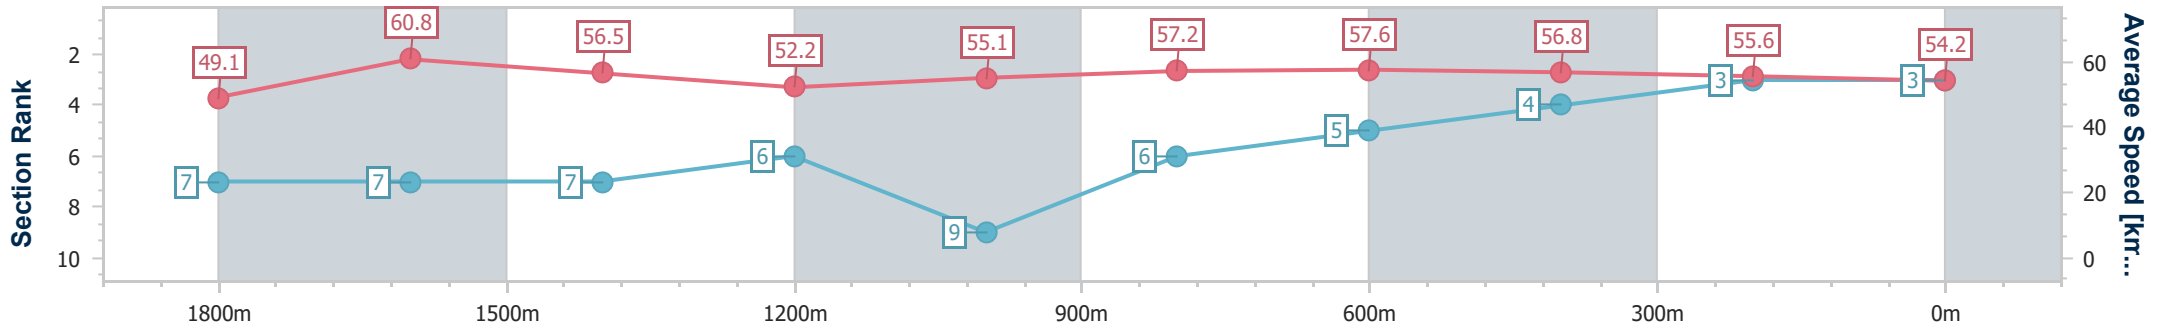

Horse/Jockey Name	Lucielle
Final Rank	3
Fastest Section Time (Section)	0:11.79 (1800m)
Top Speed [km/h] (Section)	63.1 (Overall)
Race State	Finished

Aquis Park Gold Coast Poly QLD Professional
Race 4: HAPPY BIRTHDAY MICHELLE Maiden Plate - 2000m
25 February 2023 - 14:51
Track Rating: Synthetic, Weather: Overcast, Rail Position: True

Section	Overall	1800m	1600m	1400m	1200m	1000m	800m	600m	400m	200m
Section Times	2:09.85 [3] (0:14.68)	1:55.17 [7] (0:11.79)	1:43.38 [7] (0:12.62)	1:30.76 [7] (0:13.69)	1:17.07 [6] (0:13.07)	1:04.00 [9] (0:12.57)	0:51.43 [6] (0:12.41)	0:39.02 [5] (0:12.67)	0:26.35 [4] (0:13.02)	0:13.33 [3] (0:13.33)
Average Speed [km/h]	49.1	60.8	56.5	52.2	55.1	57.2	57.6	56.8	55.6	54.2
Top Speed [km/h]	63.1	62.9	58.4	53.3	57.6	57.8	58.4	57.8	56.1	55.2
Avg. Dist. to Rail [m]	5.2	1.3	1.6	0.9	0.1	0.3	1.1	0.4	4.1	5.6
Avg. Stride Freq. [Hz]	2.3	2.3	2.2	2.1	2.2	2.2	2.2	2.2	2.2	2.2
Avg. Stride Length [m]	6.0	7.4	7.0	6.8	7.1	7.2	7.3	7.1	6.6	6.5

- [ ] Ranking at each section and finish
- -.-.- No data available at this section
- NA No data available