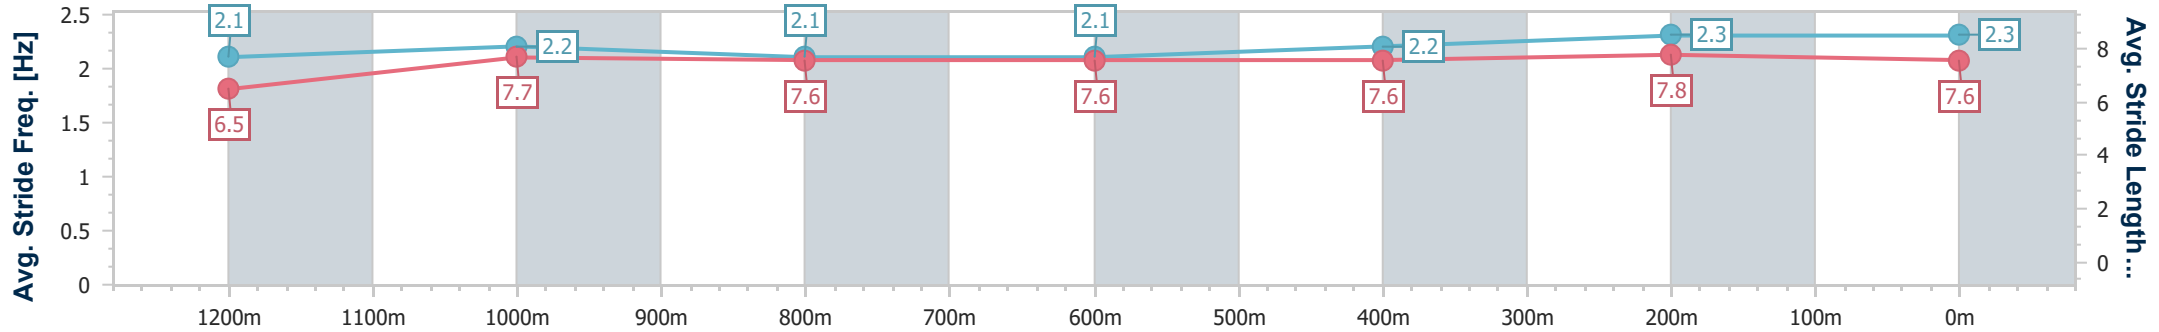

Horse/Jockey Name	Security Advisor
Final Rank	2
Fastest Section Time (Section)	0:10.99 (400m)
Top Speed [km/h] (Section)	66.3 (400m)
Race State	Finished

Eagle Farm QLD Professional
Race 8: STRADBROKE SEASON ON SALE NOW Class 1
Handicap - 1400m
22 February 2023 - 17:46
Track Rating: Good 4, Weather: Overcast, Rail Position: +10m
Entire

BRISBANE
RACING CLUB

Section	Overall	1200m	1000m	800m	600m	400m	200m						
Section Times	1:25.64 [2] (0:14.86)	1:10.78 [6] (0:11.85)	0:58.93 [7] (0:12.32)	0:46.61 [6] (0:12.36)	0:34.25 [5] (0:11.74)	0:22.51 [6] (0:10.99)	0:11.52 [6] (0:11.52)						
Average Speed [km/h]	48.4	60.9	58.3	58.2	61.3	65.5	62.5						
Top Speed [km/h]	60.5	61.9	59.5	58.9	64.7	66.3	64.7						
Avg. Dist. to Rail [m]	1.6	1.3	0.2	0.2	0.4	3.1	4.5						
Avg. Stride Freq. [Hz]	2.1	2.2	2.1	2.1	2.2	2.3	2.3						
Avg. Stride Length [m]	6.5	7.7	7.6	7.6	7.6	7.8	7.6						

- [ ] Ranking at each section and finish
- -.-.- No data available at this section
- NA No data available