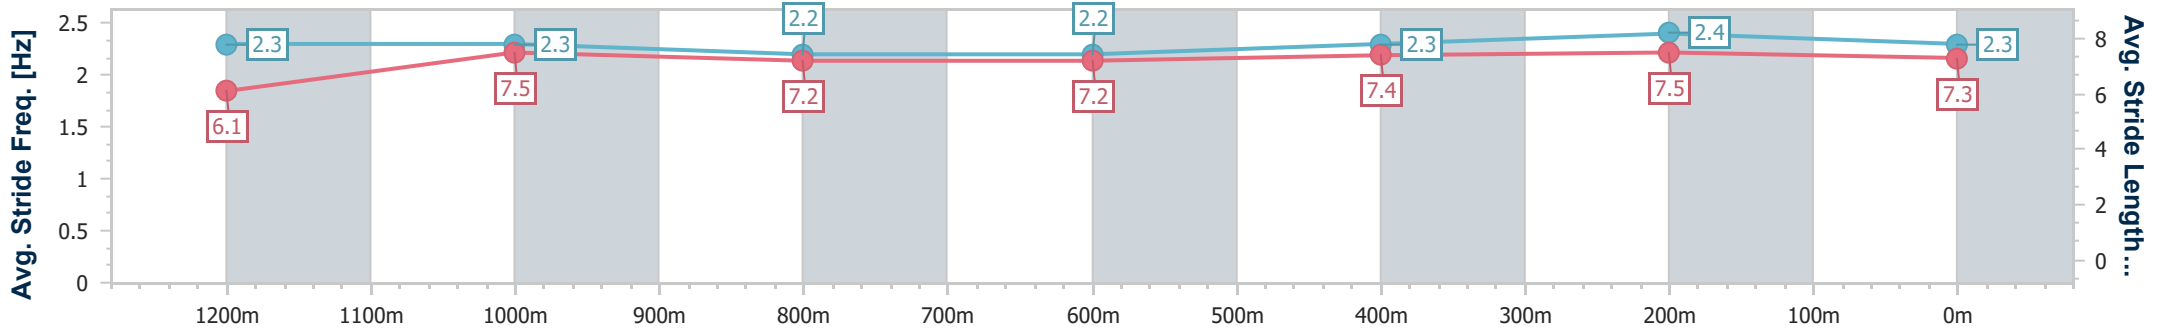

BRISBANE  
 RACING CLUB

Section	Overall	1200m	1000m	800m	600m	400m	200m
Section Times	1:25.56 [1] (0:14.22)	1:11.34 [1] (0:11.69)	0:59.65 [1] (0:12.43)	0:47.22 [1] (0:12.53)	0:34.69 [1] (0:11.74)	0:22.95 [1] (0:11.09)	0:11.86 [1] (0:11.86)
Average Speed [km/h]	50.8	61.8	58.1	57.6	61.1	64.9	60.8
Top Speed [km/h]	61.9	62.8	59.4	58.2	64.8	65.7	63.9
Avg. Dist. to Rail [m]	6.0	1.6	0.5	0.5	0.6	0.4	0.6
Avg. Stride Freq. [Hz]	2.3	2.3	2.2	2.2	2.3	2.4	2.3
Avg. Stride Length [m]	6.1	7.5	7.2	7.2	7.4	7.5	7.3