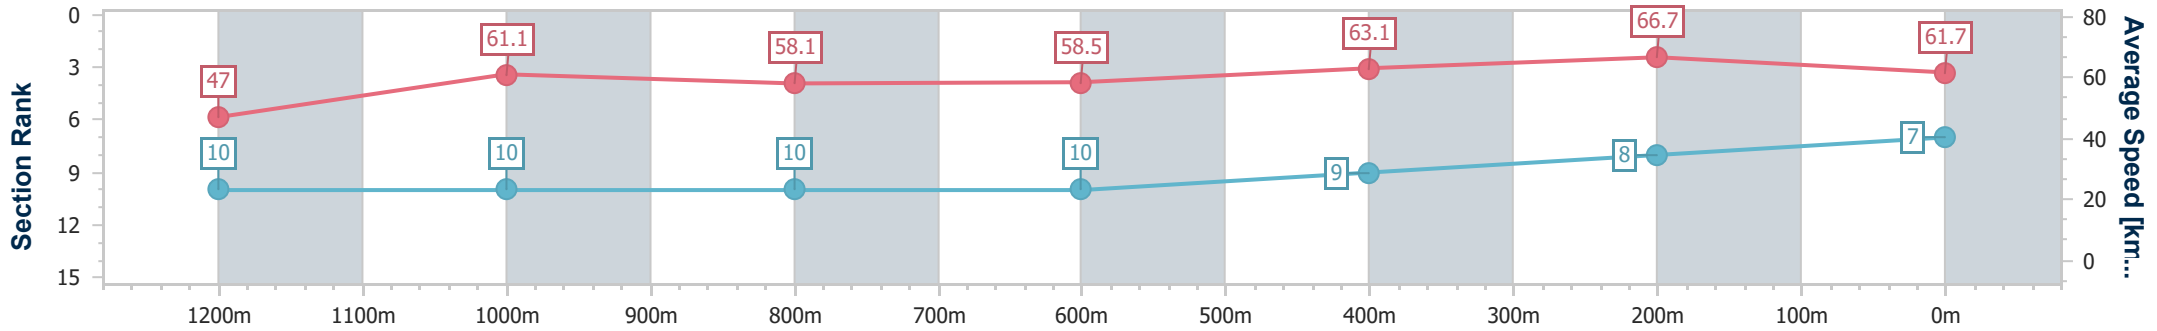

Horse/Jockey Name	Nippa's Nightcap
Final Rank	7
Fastest Section Time (Section)	0:10.80 (400m)
Top Speed [km/h] (Section)	67.5 (400m)
Race State	Finished

Eagle Farm QLD Professional
Race 8: STRADBROKE SEASON ON SALE NOW Class 1
Handicap - 1400m
22 February 2023 - 17:46
Track Rating: Good 4, Weather: Overcast, Rail Position: +10m
Entire

BRISBANE
RACING CLUB

Section	Overall	1200m	1000m	800m	600m	400m	200m
Section Times	1:25.88 [7] (0:15.39)	1:10.49 [10] (0:11.78)	0:58.71 [10] (0:12.45)	0:46.26 [10] (0:12.35)	0:33.91 [10] (0:11.45)	0:22.46 [9] (0:10.80)	0:11.66 [8] (0:11.66)
Average Speed [km/h]	47.0	61.1	58.1	58.5	63.1	66.7	61.7
Top Speed [km/h]	59.8	62.5	59.2	59.3	66.9	67.5	66.1
Avg. Dist. to Rail [m]	6.4	1.4	0.7	0.9	0.9	0.8	1.6
Avg. Stride Freq. [Hz]	2.2	1.9	2.2	2.2	2.3	2.4	2.3
Avg. Stride Length [m]	6.0	9.1	7.3	7.4	7.6	7.7	7.4

- [ ] Ranking at each section and finish
- -.-.- No data available at this section
- NA No data available