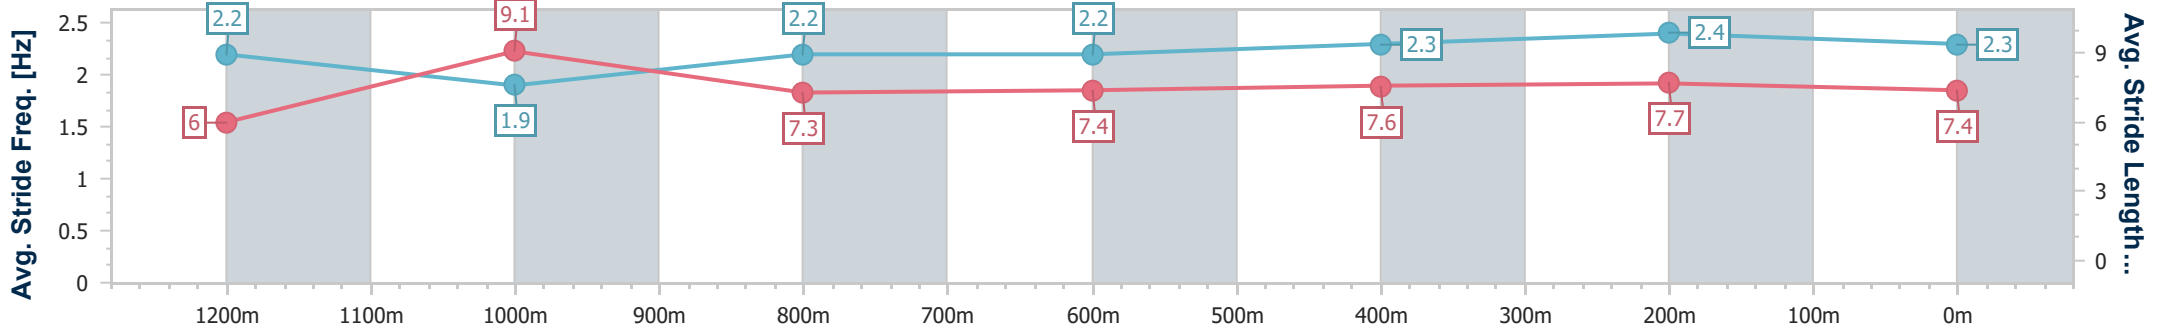

Horse/Jockey Name	Nippa's Nightcap
Final Rank	7
Fastest Section Time (Section)	0:10.80 (400m)
Top Speed [km/h] (Section)	67.5 (400m)
Race State	Finished

Eagle Farm QLD Professional
Race 8: STRADBROKE SEASON ON SALE NOW Class 1
Handicap - 1400m
22 February 2023 - 17:46
Track Rating: Good 4, Weather: Overcast, Rail Position: +10m
Entire

BRISBANE
RACING CLUB

Section	Overall	1200m	1000m	800m	600m	400m	200m
Section Times	1:25.88 [7] (0:15.39)	1:10.49 [10] (0:11.78)	0:58.71 [10] (0:12.45)	0:46.26 [10] (0:12.35)	0:33.91 [10] (0:11.45)	0:22.46 [9] (0:10.80)	0:11.66 [8] (0:11.66)
Average Speed [km/h]	47.0	61.1	58.1	58.5	63.1	66.7	61.7
Top Speed [km/h]	59.8	62.5	59.2	59.3	66.9	67.5	66.1
Avg. Dist. to Rail [m]	6.4	1.4	0.7	0.9	0.9	0.8	1.6
Avg. Stride Freq. [Hz]	2.2	1.9	2.2	2.2	2.3	2.4	2.3
Avg. Stride Length [m]	6.0	9.1	7.3	7.4	7.6	7.7	7.4

- [ ] Ranking at each section and finish
- -.-.- No data available at this section
- NA No data available