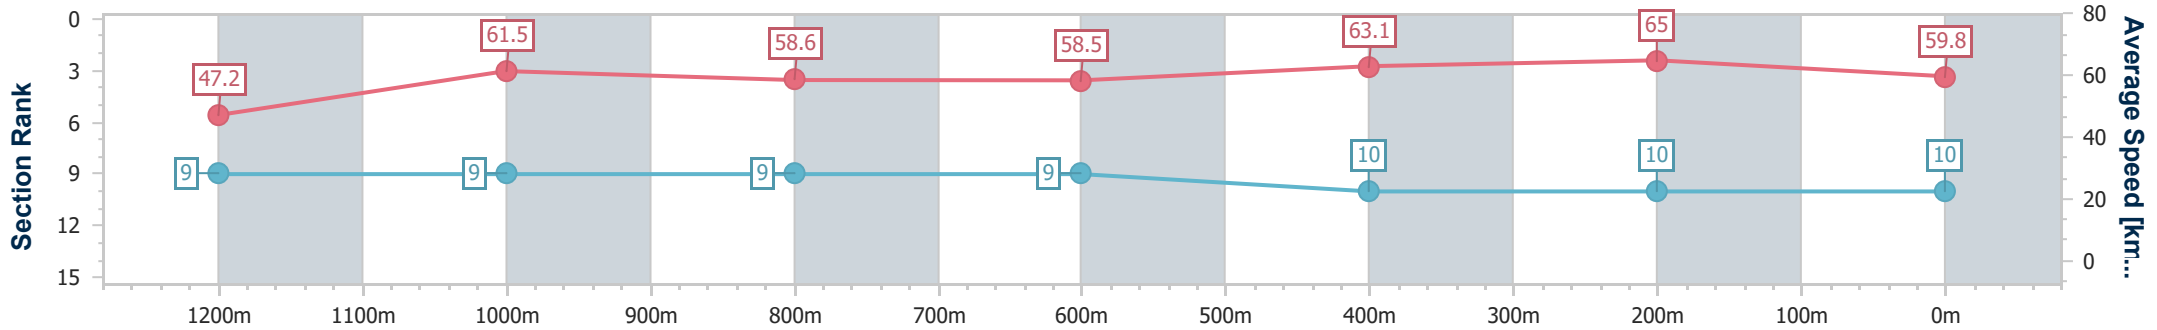

Horse/Jockey Name	Maple Door
Final Rank	10
Fastest Section Time (Section)	0:11.09 (400m)
Top Speed [km/h] (Section)	65.9 (400m)
Race State	Finished

Eagle Farm QLD Professional
Race 8: STRADBROKE SEASON ON SALE NOW Class 1
Handicap - 1400m
22 February 2023 - 17:46
Track Rating: Good 4, Weather: Overcast, Rail Position: +10m
Entire

BRISBANE
RACING CLUB

Section	Overall	1200m	1000m	800m	600m	400m	200m
Section Times	1:26.60 [10] (0:15.32)	1:11.28 [9] (0:11.74)	0:59.54 [9] (0:12.40)	0:47.14 [9] (0:12.48)	0:34.66 [9] (0:11.54)	0:23.12 [10] (0:11.09)	0:12.03 [10] (0:12.03)
Average Speed [km/h]	47.2	61.5	58.6	58.5	63.1	65.0	59.8
Top Speed [km/h]	60.9	63.1	61.5	59.4	65.7	65.9	62.9
Avg. Dist. to Rail [m]	7.8	2.4	2.2	3.1	2.3	4.5	5.6
Avg. Stride Freq. [Hz]	2.3	2.4	2.3	2.3	2.5	2.5	2.5
Avg. Stride Length [m]	5.8	7.3	7.2	7.1	7.2	7.1	6.8

- [ ] Ranking at each section and finish
- -.-.- No data available at this section
- NA No data available