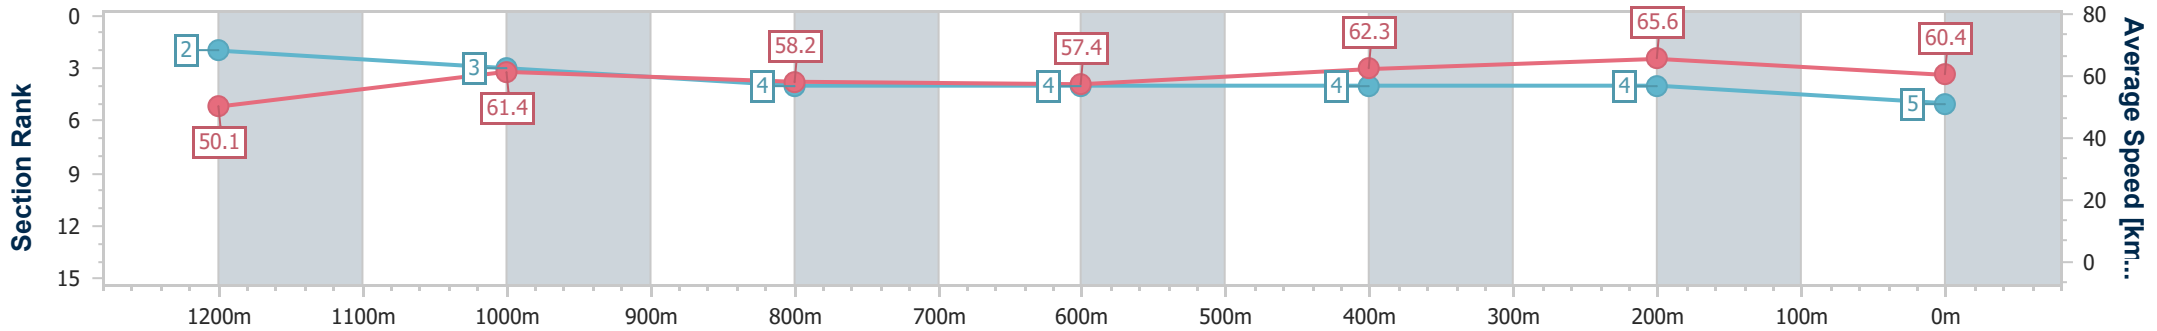

Horse/Jockey Name	The Lions' Gate
Final Rank	5
Fastest Section Time (Section)	0:10.97 (400m)
Top Speed [km/h] (Section)	66.6 (400m)
Race State	Finished

Eagle Farm QLD Professional
Race 8: STRADBROKE SEASON ON SALE NOW Class 1
Handicap - 1400m
22 February 2023 - 17:46
Track Rating: Good 4, Weather: Overcast, Rail Position: +10m
Entire

BRISBANE
RACING CLUB

Section	Overall	1200m	1000m	800m	600m	400m	200m
Section Times	1:25.75 [5] (0:14.41)	1:11.34 [2] (0:11.74)	0:59.60 [3] (0:12.43)	0:47.17 [4] (0:12.69)	0:34.48 [4] (0:11.60)	0:22.88 [4] (0:10.97)	0:11.91 [4] (0:11.91)
Average Speed [km/h]	50.1	61.4	58.2	57.4	62.3	65.6	60.4
Top Speed [km/h]	61.7	62.5	60.1	59.4	65.9	66.6	64.3
Avg. Dist. to Rail [m]	4.1	1.6	1.3	2.5	0.7	1.2	1.7
Avg. Stride Freq. [Hz]	2.2	2.3	2.2	2.1	2.2	2.3	2.3
Avg. Stride Length [m]	6.4	7.5	7.4	7.4	7.8	7.7	7.4

- [ ] Ranking at each section and finish
- -.-.- No data available at this section
- NA No data available