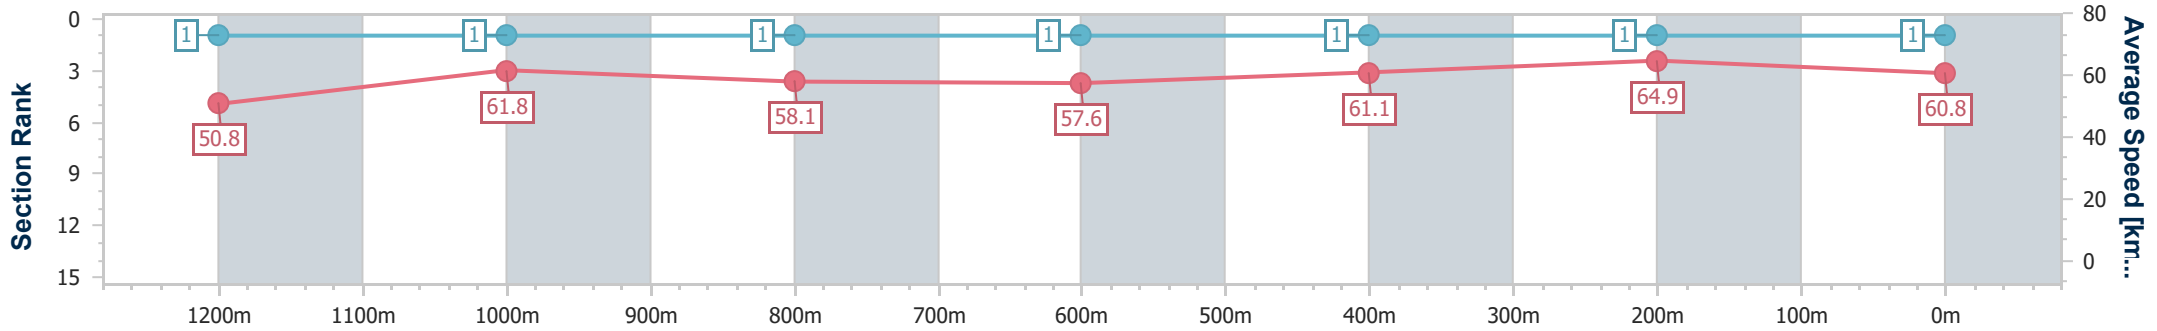

BRISBANE  
 RACING CLUB

Section	Overall	1200m	1000m	800m	600m	400m	200m
Section Times	1:25.56 [1] (0:14.22)	1:11.34 [1] (0:11.69)	0:59.65 [1] (0:12.43)	0:47.22 [1] (0:12.53)	0:34.69 [1] (0:11.74)	0:22.95 [1] (0:11.09)	0:11.86 [1] (0:11.86)
Average Speed [km/h]	50.8	61.8	58.1	57.6	61.1	64.9	60.8
Top Speed [km/h]	61.9	62.8	59.4	58.2	64.8	65.7	63.9
Avg. Dist. to Rail [m]	6.0	1.6	0.5	0.5	0.6	0.4	0.6
Avg. Stride Freq. [Hz]	2.3	2.3	2.2	2.2	2.3	2.4	2.3
Avg. Stride Length [m]	6.1	7.5	7.2	7.2	7.4	7.5	7.3