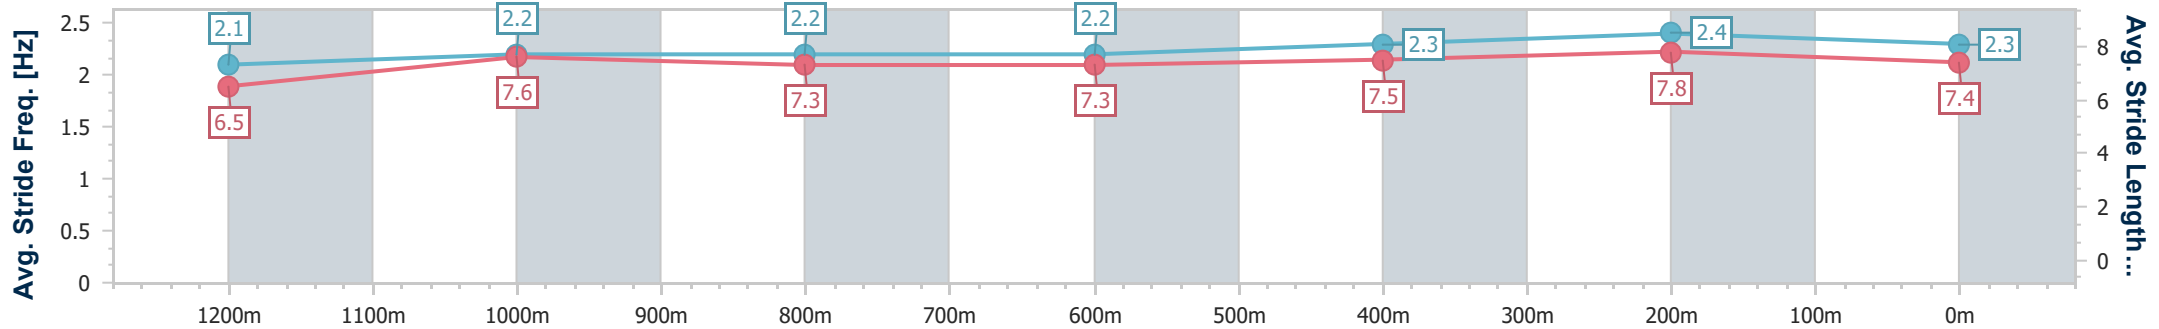

Horse/Jockey Name	Sea Ripple
Final Rank	4
Fastest Section Time (Section)	0:10.93 (400m)
Top Speed [km/h] (Section)	67.5 (400m)
Race State	Finished

Eagle Farm QLD Professional
Race 8: STRADBROKE SEASON ON SALE NOW Class 1
Handicap - 1400m
22 February 2023 - 17:46
Track Rating: Good 4, Weather: Overcast, Rail Position: +10m
Entire

BRISBANE
RACING CLUB

Section	Overall	1200m	1000m	800m	600m	400m	200m
Section Times	1:25.70 [4] (0:14.55)	1:11.15 [3] (0:11.70)	0:59.45 [4] (0:12.27)	0:47.18 [2] (0:12.56)	0:34.62 [3] (0:11.76)	0:22.86 [3] (0:10.93)	0:11.93 [2] (0:11.93)
Average Speed [km/h]	49.6	61.6	58.7	57.6	61.2	65.9	60.4
Top Speed [km/h]	60.7	62.3	59.8	58.2	66.0	67.5	65.0
Avg. Dist. to Rail [m]	2.7	1.1	0.2	0.9	0.5	0.5	2.2
Avg. Stride Freq. [Hz]	2.1	2.2	2.2	2.2	2.3	2.4	2.3
Avg. Stride Length [m]	6.5	7.6	7.3	7.3	7.5	7.8	7.4

- [ ] Ranking at each section and finish
- -.-.- No data available at this section
- NA No data available