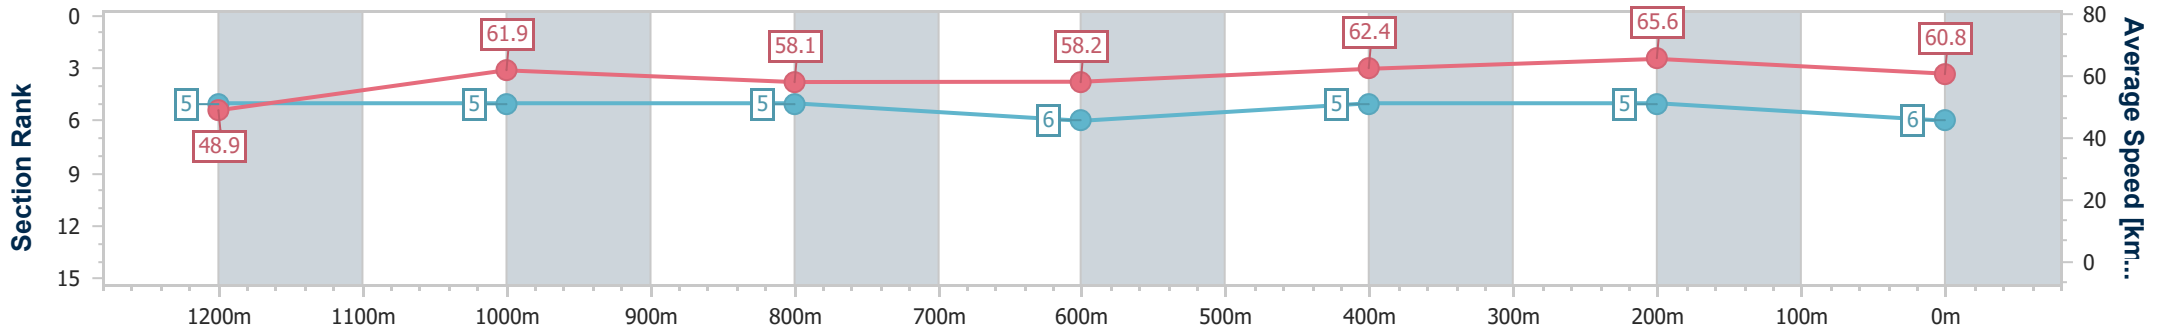

Horse/Jockey Name	Mista Omega
Final Rank	6
Fastest Section Time (Section)	0:10.97 (400m)
Top Speed [km/h] (Section)	66.6 (400m)
Race State	Finished

Eagle Farm QLD Professional
Race 8: STRADBROKE SEASON ON SALE NOW Class 1
Handicap - 1400m
22 February 2023 - 17:46
Track Rating: Good 4, Weather: Overcast, Rail Position: +10m
Entire

BRISBANE
RACING CLUB

Section	Overall	1200m	1000m	800m	600m	400m	200m
Section Times	1:25.84 [6] (0:14.77)	1:11.07 [5] (0:11.66)	0:59.41 [5] (0:12.53)	0:46.88 [5] (0:12.48)	0:34.40 [6] (0:11.59)	0:22.81 [5] (0:10.97)	0:11.84 [5] (0:11.84)
Average Speed [km/h]	48.9	61.9	58.1	58.2	62.4	65.6	60.8
Top Speed [km/h]	62.1	62.8	61.2	58.9	66.1	66.6	64.6
Avg. Dist. to Rail [m]	3.9	2.9	2.1	1.7	1.4	3.8	5.1
Avg. Stride Freq. [Hz]	2.1	2.2	2.2	2.2	2.3	2.4	2.3
Avg. Stride Length [m]	6.2	7.3	7.0	7.1	7.2	7.2	7.0

- [ ] Ranking at each section and finish
- -.-.- No data available at this section
- NA No data available