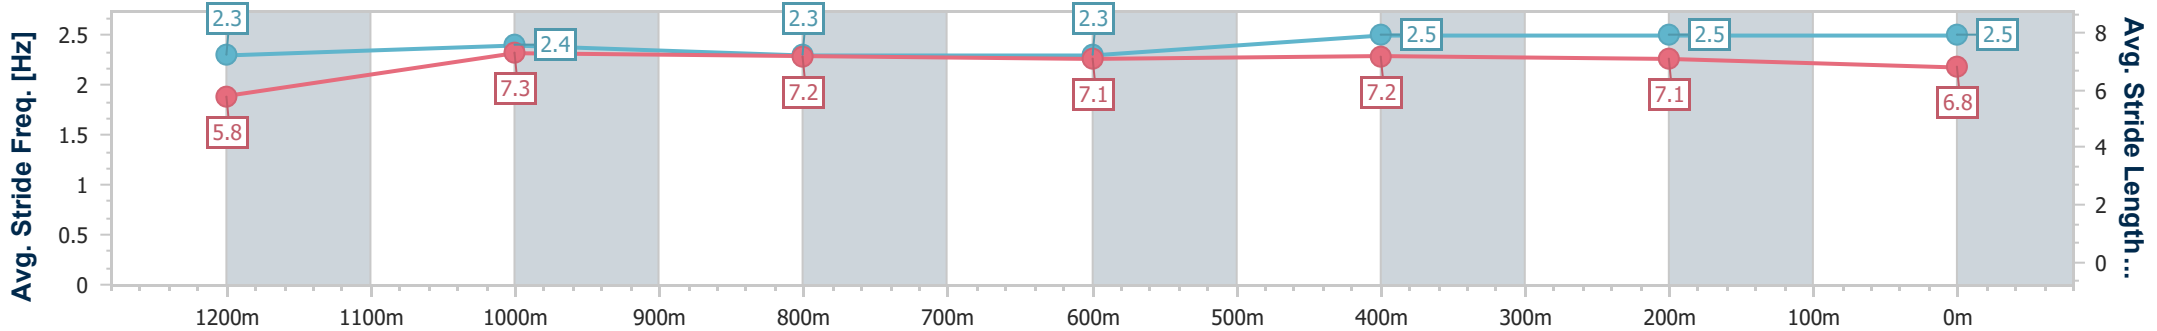

Horse/Jockey Name	Maple Door
Final Rank	10
Fastest Section Time (Section)	0:11.09 (400m)
Top Speed [km/h] (Section)	65.9 (400m)
Race State	Finished

Eagle Farm QLD Professional
Race 8: STRADBROKE SEASON ON SALE NOW Class 1
Handicap - 1400m
22 February 2023 - 17:46
Track Rating: Good 4, Weather: Overcast, Rail Position: +10m
Entire

BRISBANE
RACING CLUB

Section	Overall	1200m	1000m	800m	600m	400m	200m
Section Times	1:26.60 [10] (0:15.32)	1:11.28 [9] (0:11.74)	0:59.54 [9] (0:12.40)	0:47.14 [9] (0:12.48)	0:34.66 [9] (0:11.54)	0:23.12 [10] (0:11.09)	0:12.03 [10] (0:12.03)
Average Speed [km/h]	47.2	61.5	58.6	58.5	63.1	65.0	59.8
Top Speed [km/h]	60.9	63.1	61.5	59.4	65.7	65.9	62.9
Avg. Dist. to Rail [m]	7.8	2.4	2.2	3.1	2.3	4.5	5.6
Avg. Stride Freq. [Hz]	2.3	2.4	2.3	2.3	2.5	2.5	2.5
Avg. Stride Length [m]	5.8	7.3	7.2	7.1	7.2	7.1	6.8

- [ ] Ranking at each section and finish
- -.-.- No data available at this section
- NA No data available