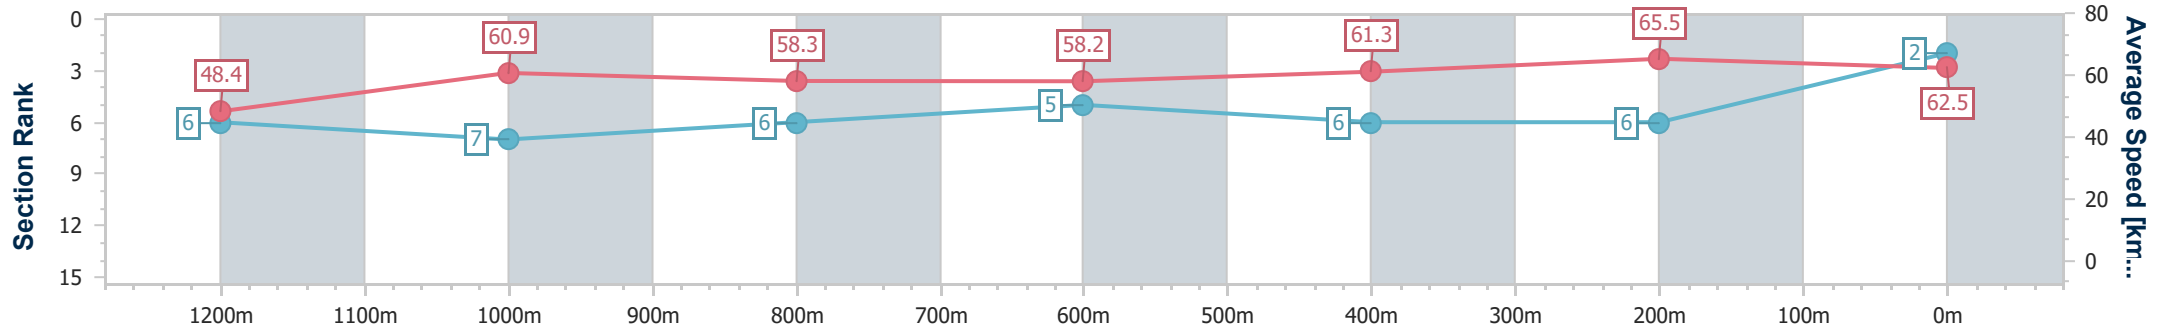

Horse/Jockey Name	Security Advisor
Final Rank	2
Fastest Section Time (Section)	0:10.99 (400m)
Top Speed [km/h] (Section)	66.3 (400m)
Race State	Finished

Eagle Farm QLD Professional
Race 8: STRADBROKE SEASON ON SALE NOW Class 1
Handicap - 1400m
22 February 2023 - 17:46
Track Rating: Good 4, Weather: Overcast, Rail Position: +10m
Entire

BRISBANE
RACING CLUB

Section	Overall	1200m	1000m	800m	600m	400m	200m						
Section Times	1:25.64 [2] (0:14.86)	1:10.78 [6] (0:11.85)	0:58.93 [7] (0:12.32)	0:46.61 [6] (0:12.36)	0:34.25 [5] (0:11.74)	0:22.51 [6] (0:10.99)	0:11.52 [6] (0:11.52)						
Average Speed [km/h]	48.4	60.9	58.3	58.2	61.3	65.5	62.5						
Top Speed [km/h]	60.5	61.9	59.5	58.9	64.7	66.3	64.7						
Avg. Dist. to Rail [m]	1.6	1.3	0.2	0.2	0.4	3.1	4.5						
Avg. Stride Freq. [Hz]	2.1	2.2	2.1	2.1	2.2	2.3	2.3						
Avg. Stride Length [m]	6.5	7.7	7.6	7.6	7.6	7.8	7.6						

- [ ] Ranking at each section and finish
- -.-.- No data available at this section
- NA No data available