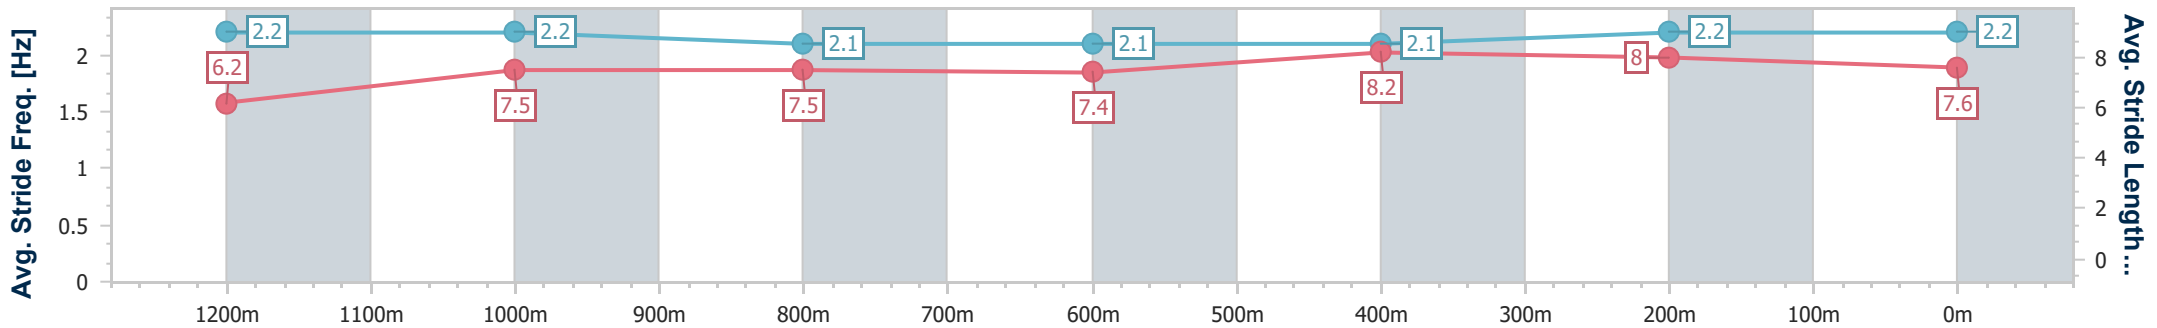

Horse/Jockey Name	Make It Flashy
Final Rank	3
Fastest Section Time (Section)	0:11.11 (400m)
Top Speed [km/h] (Section)	66.3 (400m)
Race State	Finished

Eagle Farm QLD Professional
Race 8: STRADBROKE SEASON ON SALE NOW Class 1
Handicap - 1400m
22 February 2023 - 17:46
Track Rating: Good 4, Weather: Overcast, Rail Position: +10m
Entire

BRISBANE
RACING CLUB

Section	Overall	1200m	1000m	800m	600m	400m	200m
Section Times	1:25.66 [3] (0:14.59)	1:11.07 [4] (0:11.54)	0:59.53 [2] (0:12.42)	0:47.11 [3] (0:12.49)	0:34.62 [2] (0:11.69)	0:22.93 [2] (0:11.11)	0:11.82 [3] (0:11.82)
Average Speed [km/h]	49.5	62.5	58.5	58.0	61.6	64.8	60.9
Top Speed [km/h]	62.8	65.3	59.8	59.2	63.8	66.3	63.4
Avg. Dist. to Rail [m]	4.9	3.4	1.7	1.4	0.5	1.7	2.2
Avg. Stride Freq. [Hz]	2.2	2.2	2.1	2.1	2.1	2.2	2.2
Avg. Stride Length [m]	6.2	7.5	7.5	7.4	8.2	8.0	7.6

- [ ] Ranking at each section and finish
- -.-.- No data available at this section
- NA No data available