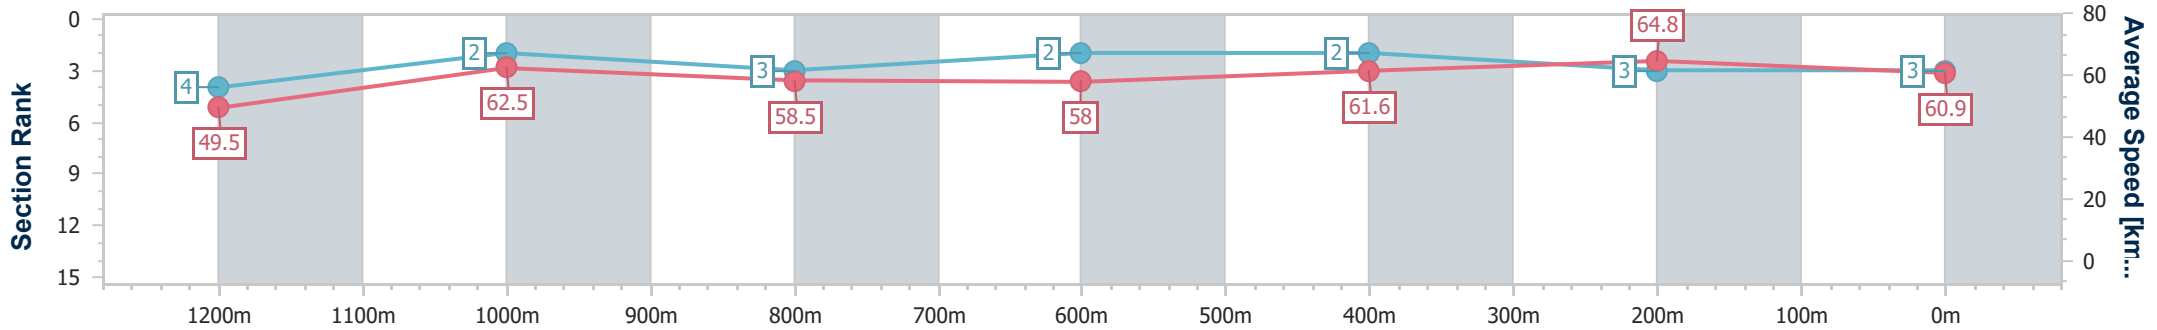

Horse/Jockey Name	Make It Flashy
Final Rank	3
Fastest Section Time (Section)	0:11.11 (400m)
Top Speed [km/h] (Section)	66.3 (400m)
Race State	Finished

Eagle Farm QLD Professional
Race 8: STRADBROKE SEASON ON SALE NOW Class 1
Handicap - 1400m
22 February 2023 - 17:46
Track Rating: Good 4, Weather: Overcast, Rail Position: +10m
Entire

BRISBANE
RACING CLUB

Section	Overall	1200m	1000m	800m	600m	400m	200m
Section Times	1:25.66 [3] (0:14.59)	1:11.07 [4] (0:11.54)	0:59.53 [2] (0:12.42)	0:47.11 [3] (0:12.49)	0:34.62 [2] (0:11.69)	0:22.93 [2] (0:11.11)	0:11.82 [3] (0:11.82)
Average Speed [km/h]	49.5	62.5	58.5	58.0	61.6	64.8	60.9
Top Speed [km/h]	62.8	65.3	59.8	59.2	63.8	66.3	63.4
Avg. Dist. to Rail [m]	4.9	3.4	1.7	1.4	0.5	1.7	2.2
Avg. Stride Freq. [Hz]	2.2	2.2	2.1	2.1	2.1	2.2	2.2
Avg. Stride Length [m]	6.2	7.5	7.5	7.4	8.2	8.0	7.6

- [ ] Ranking at each section and finish
- -.-.- No data available at this section
- NA No data available