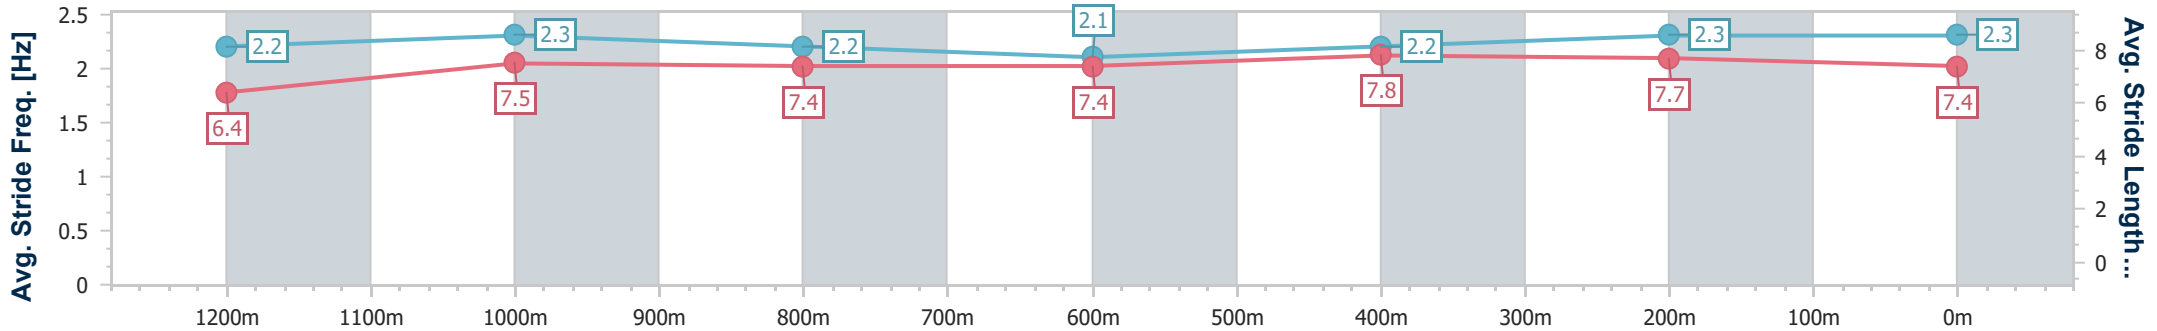

Horse/Jockey Name	The Lions' Gate
Final Rank	5
Fastest Section Time (Section)	0:10.97 (400m)
Top Speed [km/h] (Section)	66.6 (400m)
Race State	Finished

Eagle Farm QLD Professional
Race 8: STRADBROKE SEASON ON SALE NOW Class 1
Handicap - 1400m
22 February 2023 - 17:46
Track Rating: Good 4, Weather: Overcast, Rail Position: +10m
Entire

BRISBANE
RACING CLUB

Section	Overall	1200m	1000m	800m	600m	400m	200m
Section Times	1:25.75 [5] (0:14.41)	1:11.34 [2] (0:11.74)	0:59.60 [3] (0:12.43)	0:47.17 [4] (0:12.69)	0:34.48 [4] (0:11.60)	0:22.88 [4] (0:10.97)	0:11.91 [4] (0:11.91)
Average Speed [km/h]	50.1	61.4	58.2	57.4	62.3	65.6	60.4
Top Speed [km/h]	61.7	62.5	60.1	59.4	65.9	66.6	64.3
Avg. Dist. to Rail [m]	4.1	1.6	1.3	2.5	0.7	1.2	1.7
Avg. Stride Freq. [Hz]	2.2	2.3	2.2	2.1	2.2	2.3	2.3
Avg. Stride Length [m]	6.4	7.5	7.4	7.4	7.8	7.7	7.4

- [ ] Ranking at each section and finish
- -.-.- No data available at this section
- NA No data available