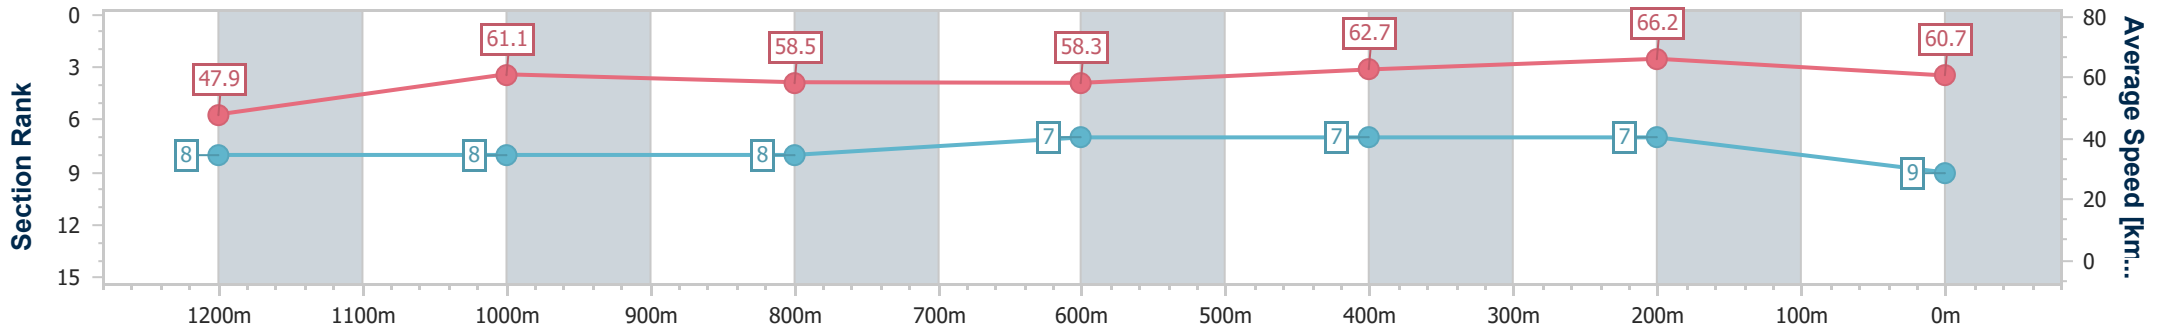

Horse/Jockey Name	Habeebati
Final Rank	9
Fastest Section Time (Section)	0:10.87 (400m)
Top Speed [km/h] (Section)	67.8 (400m)
Race State	Finished

Eagle Farm QLD Professional
Race 8: STRADBROKE SEASON ON SALE NOW Class 1
Handicap - 1400m
22 February 2023 - 17:46
Track Rating: Good 4, Weather: Overcast, Rail Position: +10m
Entire

BRISBANE
RACING CLUB

Section	Overall	1200m	1000m	800m	600m	400m	200m						
Section Times	1:26.08 [9] (0:15.06)	1:11.02 [8] (0:11.80)	0:59.22 [8] (0:12.42)	0:46.80 [8] (0:12.48)	0:34.32 [7] (0:11.58)	0:22.74 [7] (0:10.87)	0:11.87 [7] (0:11.87)						
Average Speed [km/h]	47.9	61.1	58.5	58.3	62.7	66.2	60.7						
Top Speed [km/h]	61.5	62.6	59.7	59.1	66.9	67.8	63.7						
Avg. Dist. to Rail [m]	2.5	1.3	2.1	2.5	1.9	4.3	3.1						
Avg. Stride Freq. [Hz]	2.2	2.3	2.3	2.3	2.4	2.5	2.4						
Avg. Stride Length [m]	6.0	7.3	7.1	7.1	7.3	7.5	7.1						

- [ ] Ranking at each section and finish
- -.-.- No data available at this section
- NA No data available