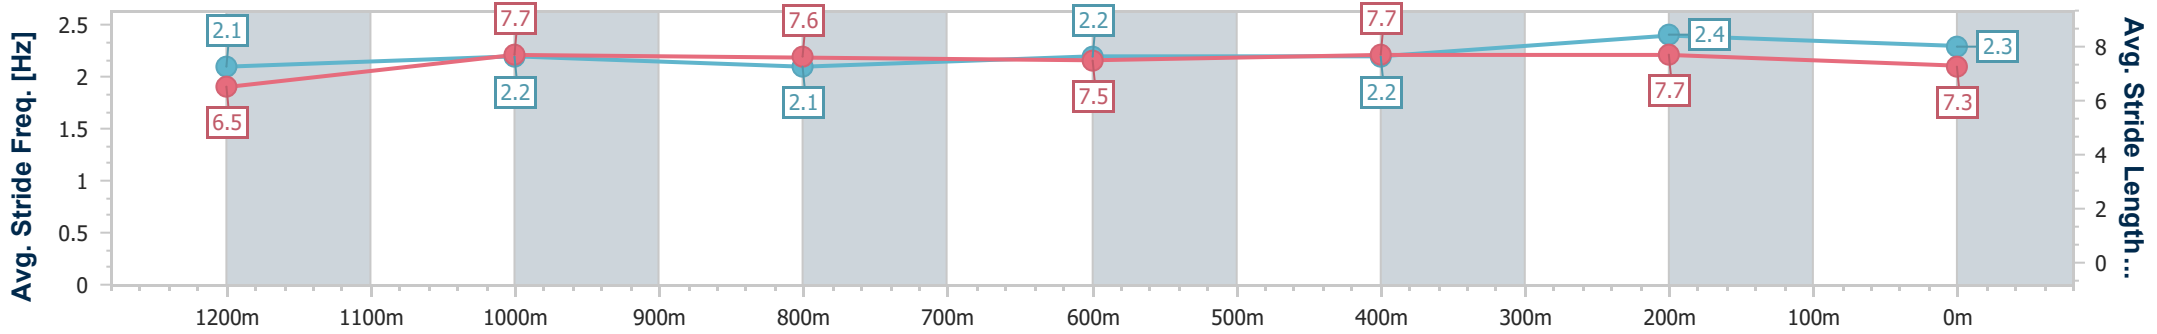

Horse/Jockey Name	Virtuosity
Final Rank	8
Fastest Section Time (Section)	0:10.93 (400m)
Top Speed [km/h] (Section)	66.7 (400m)
Race State	Finished

Eagle Farm QLD Professional
Race 8: STRADBROKE SEASON ON SALE NOW Class 1
Handicap - 1400m
22 February 2023 - 17:46
Track Rating: Good 4, Weather: Overcast, Rail Position: +10m
Entire

BRISBANE
RACING CLUB

Section	Overall	1200m	1000m	800m	600m	400m	200m						
Section Times	1:26.07 [8] (0:14.99)	1:11.08 [7] (0:11.63)	0:59.45 [6] (0:12.39)	0:47.06 [7] (0:12.57)	0:34.49 [8] (0:11.59)	0:22.90 [8] (0:10.93)	0:11.97 [9] (0:11.97)						
Average Speed [km/h]	48.2	62.0	58.7	58.3	62.8	65.9	60.2						
Top Speed [km/h]	60.4	63.2	60.5	58.8	66.6	66.7	64.0						
Avg. Dist. to Rail [m]	5.3	2.0	2.1	3.8	2.3	4.2	4.7						
Avg. Stride Freq. [Hz]	2.1	2.2	2.1	2.2	2.2	2.4	2.3						
Avg. Stride Length [m]	6.5	7.7	7.6	7.5	7.7	7.7	7.3						

- [ ] Ranking at each section and finish
- -.-.- No data available at this section
- NA No data available