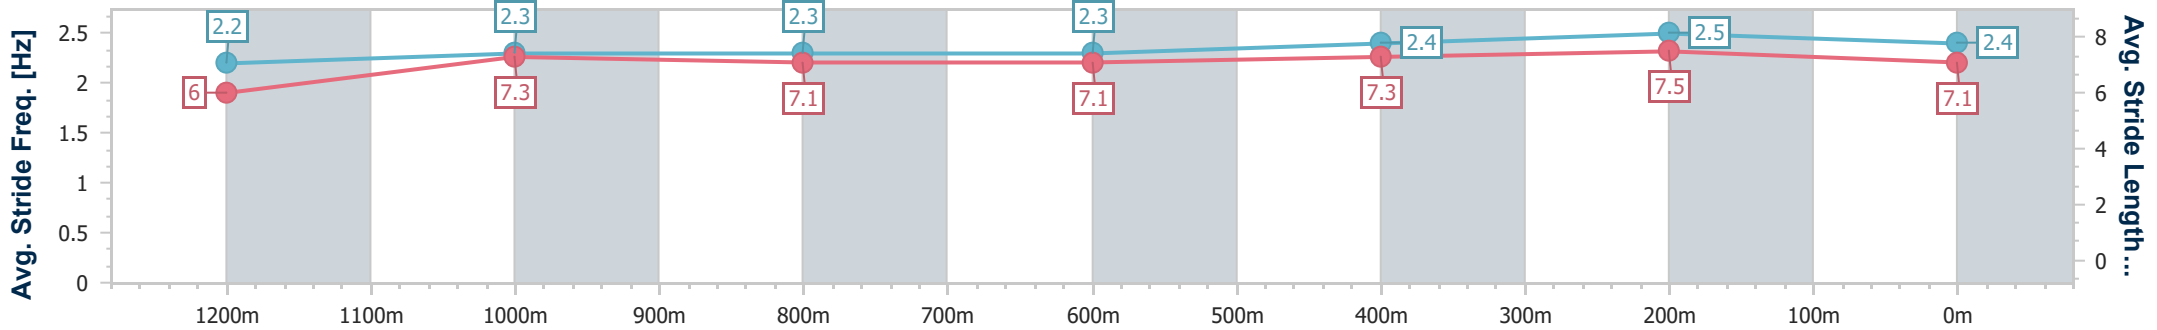

Horse/Jockey Name	Habeebati
Final Rank	9
Fastest Section Time (Section)	0:10.87 (400m)
Top Speed [km/h] (Section)	67.8 (400m)
Race State	Finished

Eagle Farm QLD Professional
Race 8: STRADBROKE SEASON ON SALE NOW Class 1
Handicap - 1400m
22 February 2023 - 17:46
Track Rating: Good 4, Weather: Overcast, Rail Position: +10m
Entire

BRISBANE
RACING CLUB

Section	Overall	1200m	1000m	800m	600m	400m	200m						
Section Times	1:26.08 [9] (0:15.06)	1:11.02 [8] (0:11.80)	0:59.22 [8] (0:12.42)	0:46.80 [8] (0:12.48)	0:34.32 [7] (0:11.58)	0:22.74 [7] (0:10.87)	0:11.87 [7] (0:11.87)						
Average Speed [km/h]	47.9	61.1	58.5	58.3	62.7	66.2	60.7						
Top Speed [km/h]	61.5	62.6	59.7	59.1	66.9	67.8	63.7						
Avg. Dist. to Rail [m]	2.5	1.3	2.1	2.5	1.9	4.3	3.1						
Avg. Stride Freq. [Hz]	2.2	2.3	2.3	2.3	2.4	2.5	2.4						
Avg. Stride Length [m]	6.0	7.3	7.1	7.1	7.3	7.5	7.1						

- [ ] Ranking at each section and finish
- -.-.- No data available at this section
- NA No data available