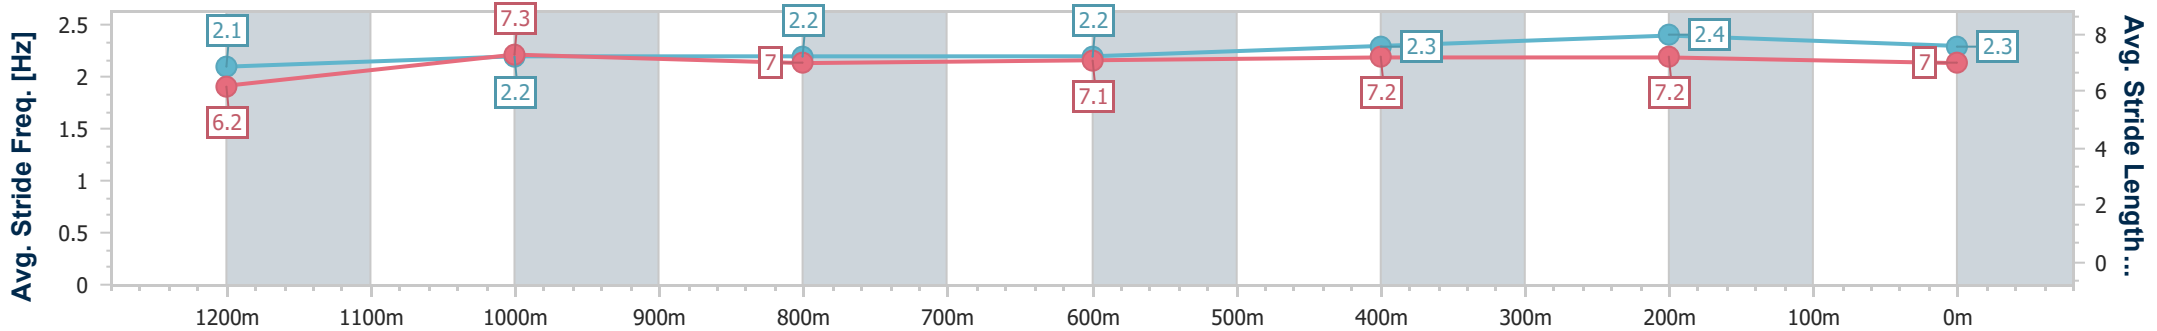

Horse/Jockey Name	Mista Omega
Final Rank	6
Fastest Section Time (Section)	0:10.97 (400m)
Top Speed [km/h] (Section)	66.6 (400m)
Race State	Finished

Eagle Farm QLD Professional
Race 8: STRADBROKE SEASON ON SALE NOW Class 1
Handicap - 1400m
22 February 2023 - 17:46
Track Rating: Good 4, Weather: Overcast, Rail Position: +10m
Entire

BRISBANE
RACING CLUB

Section	Overall	1200m	1000m	800m	600m	400m	200m
Section Times	1:25.84 [6] (0:14.77)	1:11.07 [5] (0:11.66)	0:59.41 [5] (0:12.53)	0:46.88 [5] (0:12.48)	0:34.40 [6] (0:11.59)	0:22.81 [5] (0:10.97)	0:11.84 [5] (0:11.84)
Average Speed [km/h]	48.9	61.9	58.1	58.2	62.4	65.6	60.8
Top Speed [km/h]	62.1	62.8	61.2	58.9	66.1	66.6	64.6
Avg. Dist. to Rail [m]	3.9	2.9	2.1	1.7	1.4	3.8	5.1
Avg. Stride Freq. [Hz]	2.1	2.2	2.2	2.2	2.3	2.4	2.3
Avg. Stride Length [m]	6.2	7.3	7.0	7.1	7.2	7.2	7.0

- [ ] Ranking at each section and finish
- -.-.- No data available at this section
- NA No data available