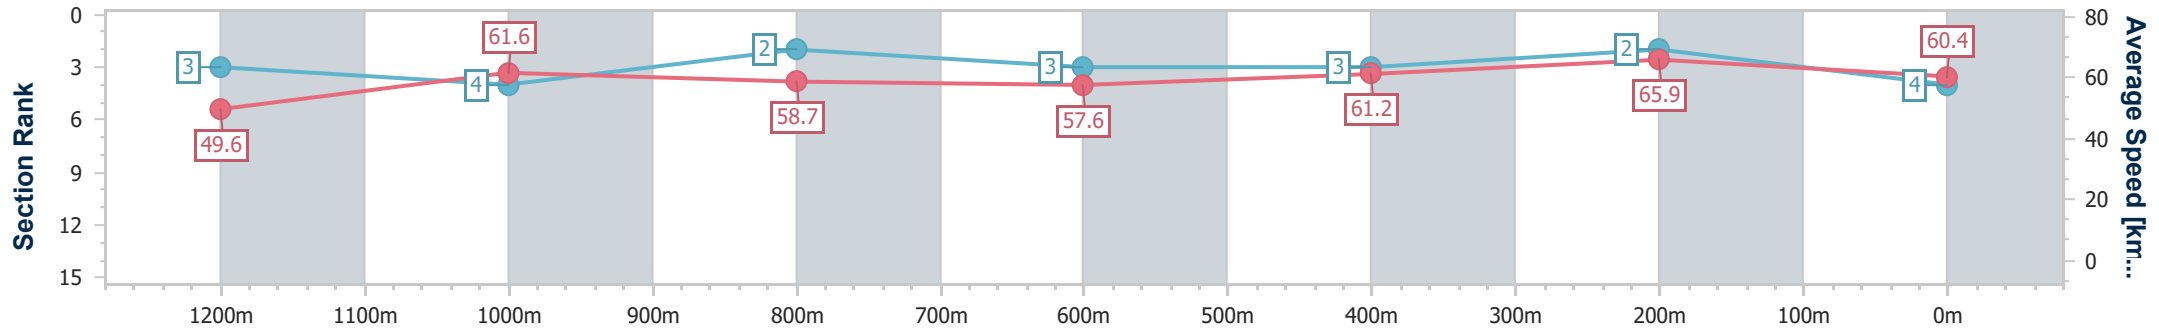

Horse/Jockey Name	Sea Ripple
Final Rank	4
Fastest Section Time (Section)	0:10.93 (400m)
Top Speed [km/h] (Section)	67.5 (400m)
Race State	Finished

Eagle Farm QLD Professional
Race 8: STRADBROKE SEASON ON SALE NOW Class 1
Handicap - 1400m
22 February 2023 - 17:46
Track Rating: Good 4, Weather: Overcast, Rail Position: +10m
Entire

BRISBANE
RACING CLUB

Section	Overall	1200m	1000m	800m	600m	400m	200m
Section Times	1:25.70 [4] (0:14.55)	1:11.15 [3] (0:11.70)	0:59.45 [4] (0:12.27)	0:47.18 [2] (0:12.56)	0:34.62 [3] (0:11.76)	0:22.86 [3] (0:10.93)	0:11.93 [2] (0:11.93)
Average Speed [km/h]	49.6	61.6	58.7	57.6	61.2	65.9	60.4
Top Speed [km/h]	60.7	62.3	59.8	58.2	66.0	67.5	65.0
Avg. Dist. to Rail [m]	2.7	1.1	0.2	0.9	0.5	0.5	2.2
Avg. Stride Freq. [Hz]	2.1	2.2	2.2	2.2	2.3	2.4	2.3
Avg. Stride Length [m]	6.5	7.6	7.3	7.3	7.5	7.8	7.4

- [ ] Ranking at each section and finish
- -.-.- No data available at this section
- NA No data available