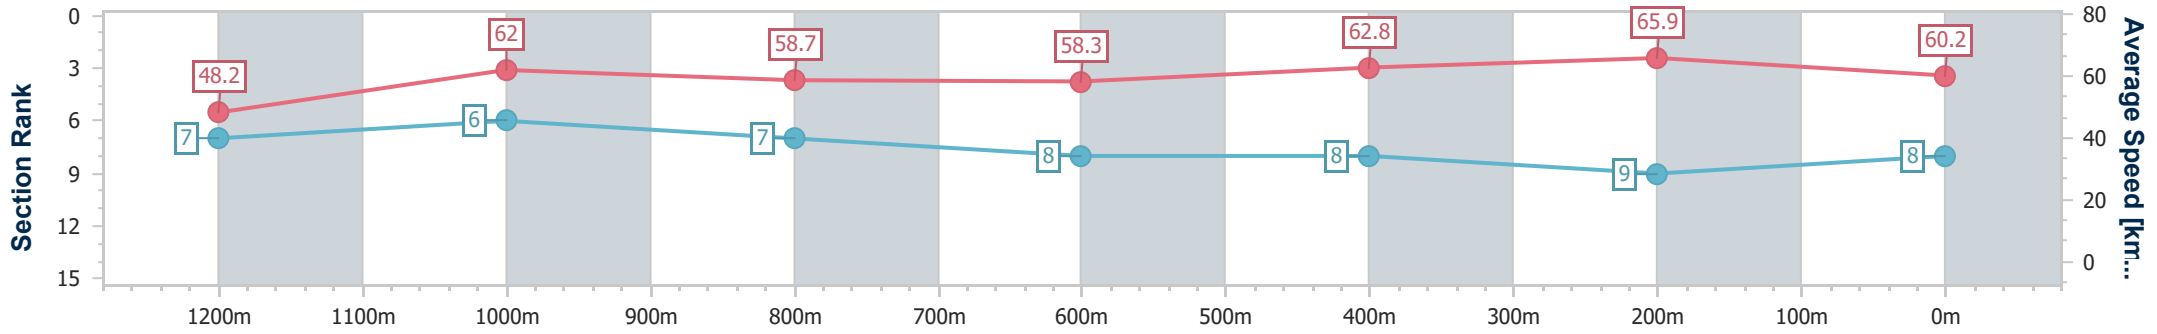

Horse/Jockey Name	Virtuosity
Final Rank	8
Fastest Section Time (Section)	0:10.93 (400m)
Top Speed [km/h] (Section)	66.7 (400m)
Race State	Finished

Eagle Farm QLD Professional
Race 8: STRADBROKE SEASON ON SALE NOW Class 1
Handicap - 1400m
22 February 2023 - 17:46
Track Rating: Good 4, Weather: Overcast, Rail Position: +10m
Entire

BRISBANE
RACING CLUB

Section	Overall	1200m	1000m	800m	600m	400m	200m						
Section Times	1:26.07 [8] (0:14.99)	1:11.08 [7] (0:11.63)	0:59.45 [6] (0:12.39)	0:47.06 [7] (0:12.57)	0:34.49 [8] (0:11.59)	0:22.90 [8] (0:10.93)	0:11.97 [9] (0:11.97)						
Average Speed [km/h]	48.2	62.0	58.7	58.3	62.8	65.9	60.2						
Top Speed [km/h]	60.4	63.2	60.5	58.8	66.6	66.7	64.0						
Avg. Dist. to Rail [m]	5.3	2.0	2.1	3.8	2.3	4.2	4.7						
Avg. Stride Freq. [Hz]	2.1	2.2	2.1	2.2	2.2	2.4	2.3						
Avg. Stride Length [m]	6.5	7.7	7.6	7.5	7.7	7.7	7.3						

- [ ] Ranking at each section and finish
- -.-.- No data available at this section
- NA No data available