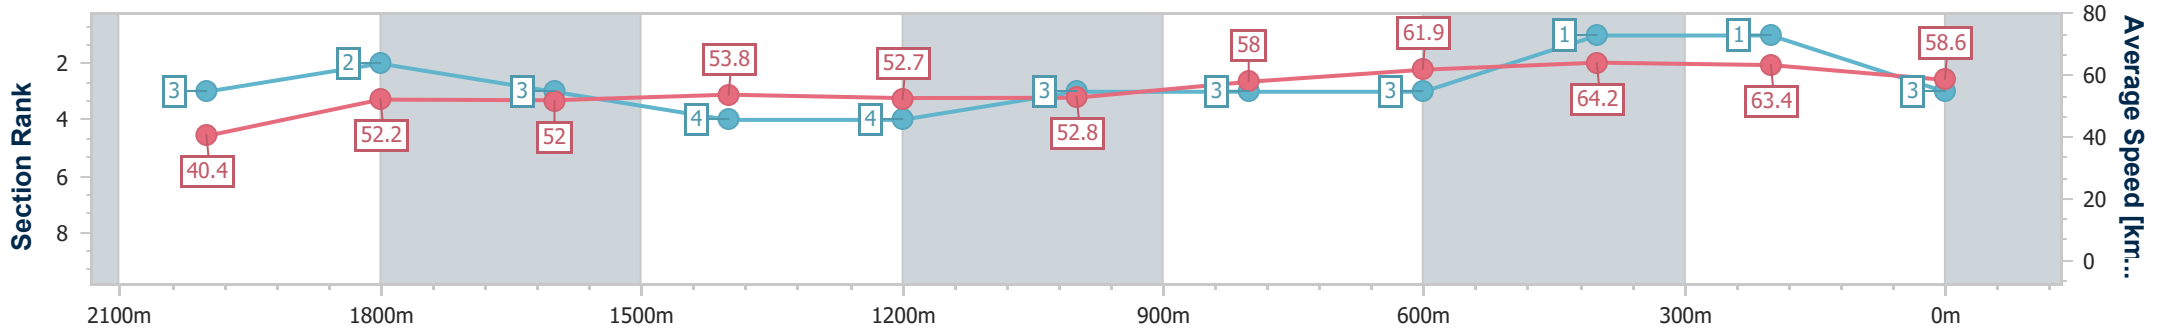

Eagle Farm QLD Professional

Race 3: SKY RACING BENCHMARK 68 Handicap - 2225m

22 February 2023 - 14:44

Track Rating: Good 4, Weather: Overcast, Rail Position: +10m Entire

BRISBANE RACING CLUB

Section	Overall	2000m	1800m	1600m	1400m	1200m	1000m	800m	600m	400m	200m
Section Times	2:27.80 [3] (0:20.02)	2:07.78 [3] (0:13.77)	1:54.01 [2] (0:13.93)	1:40.08 [3] (0:13.47)	1:26.61 [4] (0:13.69)	1:12.92 [4] (0:13.68)	0:59.24 [3] (0:12.55)	0:46.69 [3] (0:11.73)	0:34.96 [3] (0:11.29)	0:23.67 [1] (0:11.34)	0:12.33 [1] (0:12.33)
Average Speed [km/h]	40.4	52.2	52.0	53.8	52.7	52.8	58.0	61.9	64.2	63.4	58.6
Top Speed [km/h]	53.7	53.4	53.2	54.7	53.5	54.0	60.6	63.3	65.6	65.6	61.2
Avg. Dist. to Rail [m]	5.3	0.9	1.3	2.2	2.3	2.6	2.3	1.8	1.4	4.5	7.2
Avg. Stride Freq. [Hz]	2.0	2.0	2.0	2.0	2.0	2.0	2.1	2.2	2.2	2.2	2.2
Avg. Stride Length [m]	5.6	7.2	7.2	7.4	7.1	7.1	7.7	7.9	8.0	7.9	7.5