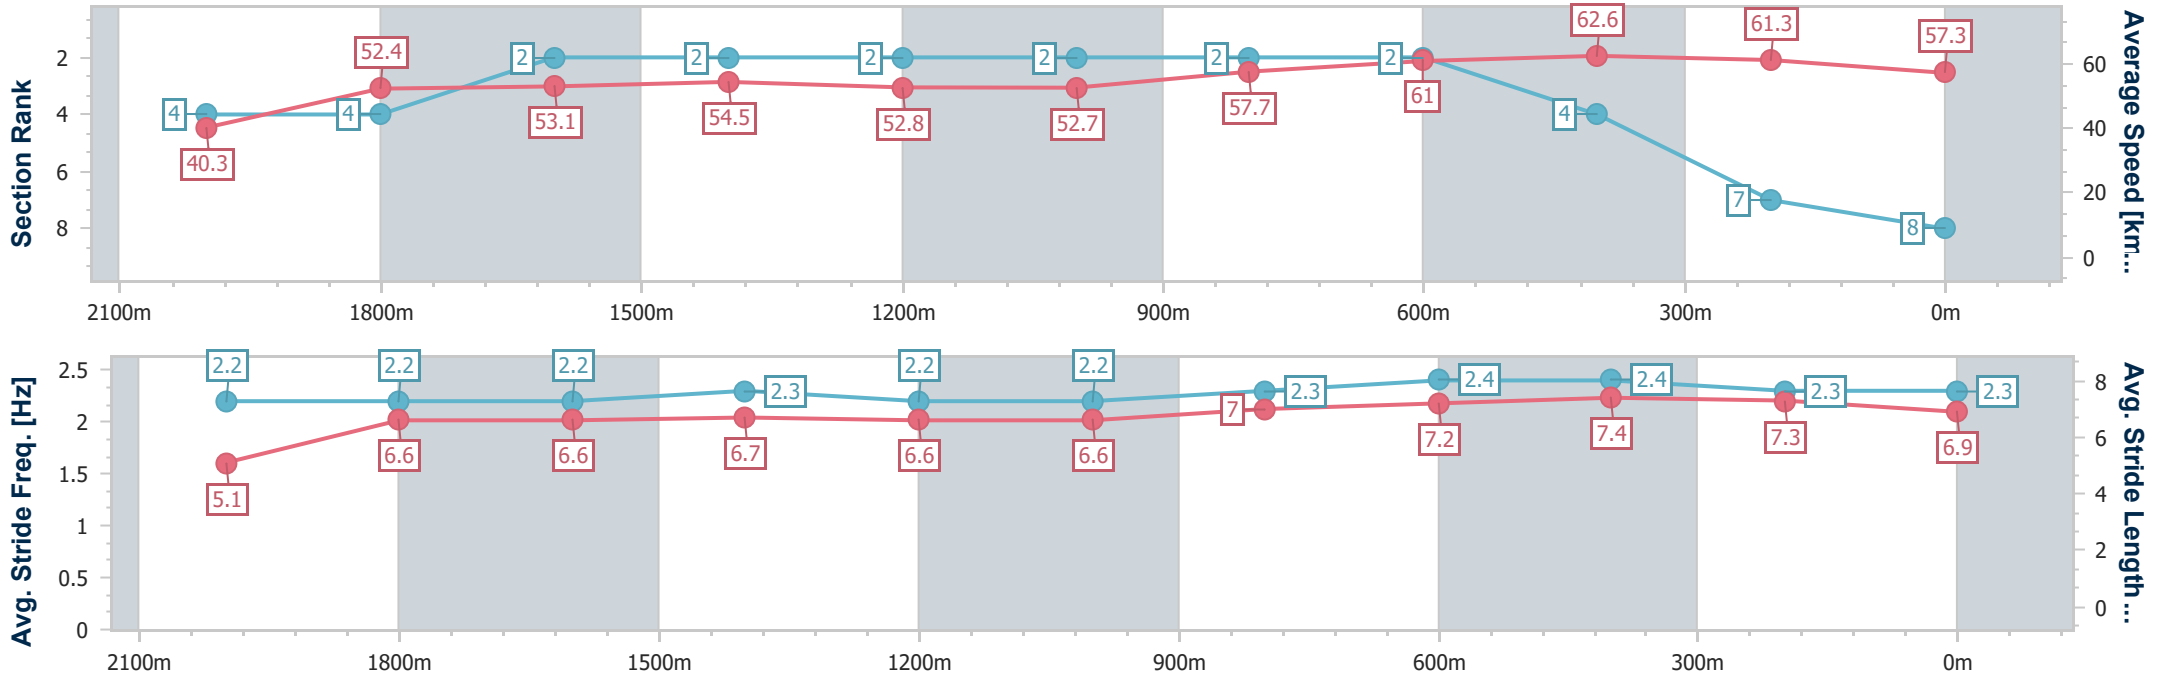

- [ ] Ranking at each section and finish
- .-.- No data available at this section
- NA No data available

Horse/Jockey Name	Valley's Sister
Final Rank	8
Fastest Section Time (Section)	0:11.59 (600m)
Top Speed [km/h] (Section)	64.1 (400m)
Race State	Finished

### Eagle Farm QLD Professional

Race 3: SKY RACING BENCHMARK 68 Handicap - 2225m

22 February 2023 - 14:44

Track Rating: Good 4, Weather: Overcast, Rail Position: +10m Entire

BRISBANE RACING CLUB

Section	Overall	2000m	1800m	1600m	1400m	1200m	1000m	800m	600m	400m	200m
Section Times	2:28.76 [8] (0:20.16)	2:08.60 [4] (0:13.79)	1:54.81 [4] (0:13.67)	1:41.14 [2] (0:13.32)	1:27.82 [2] (0:13.68)	1:14.14 [2] (0:13.70)	1:00.44 [2] (0:12.63)	0:47.81 [2] (0:11.90)	0:35.91 [2] (0:11.59)	0:24.32 [4] (0:11.73)	0:12.59 [7] (0:12.59)
Average Speed [km/h]	40.3	52.4	53.1	54.5	52.8	52.7	57.7	61.0	62.6	61.3	57.3
Top Speed [km/h]	54.3	53.7	56.0	56.1	54.1	53.2	60.5	62.1	63.5	64.1	59.0
Avg. Dist. to Rail [m]	6.4	0.5	1.9	2.6	2.6	2.7	2.3	1.8	1.8	4.3	3.3
Avg. Stride Freq. [Hz]	2.2	2.2	2.2	2.3	2.2	2.2	2.3	2.4	2.4	2.3	2.3
Avg. Stride Length [m]	5.1	6.6	6.6	6.7	6.6	6.6	7.0	7.2	7.4	7.3	6.9

- [ ] Ranking at each section and finish
- .-.-.- No data available at this section
- NA No data available