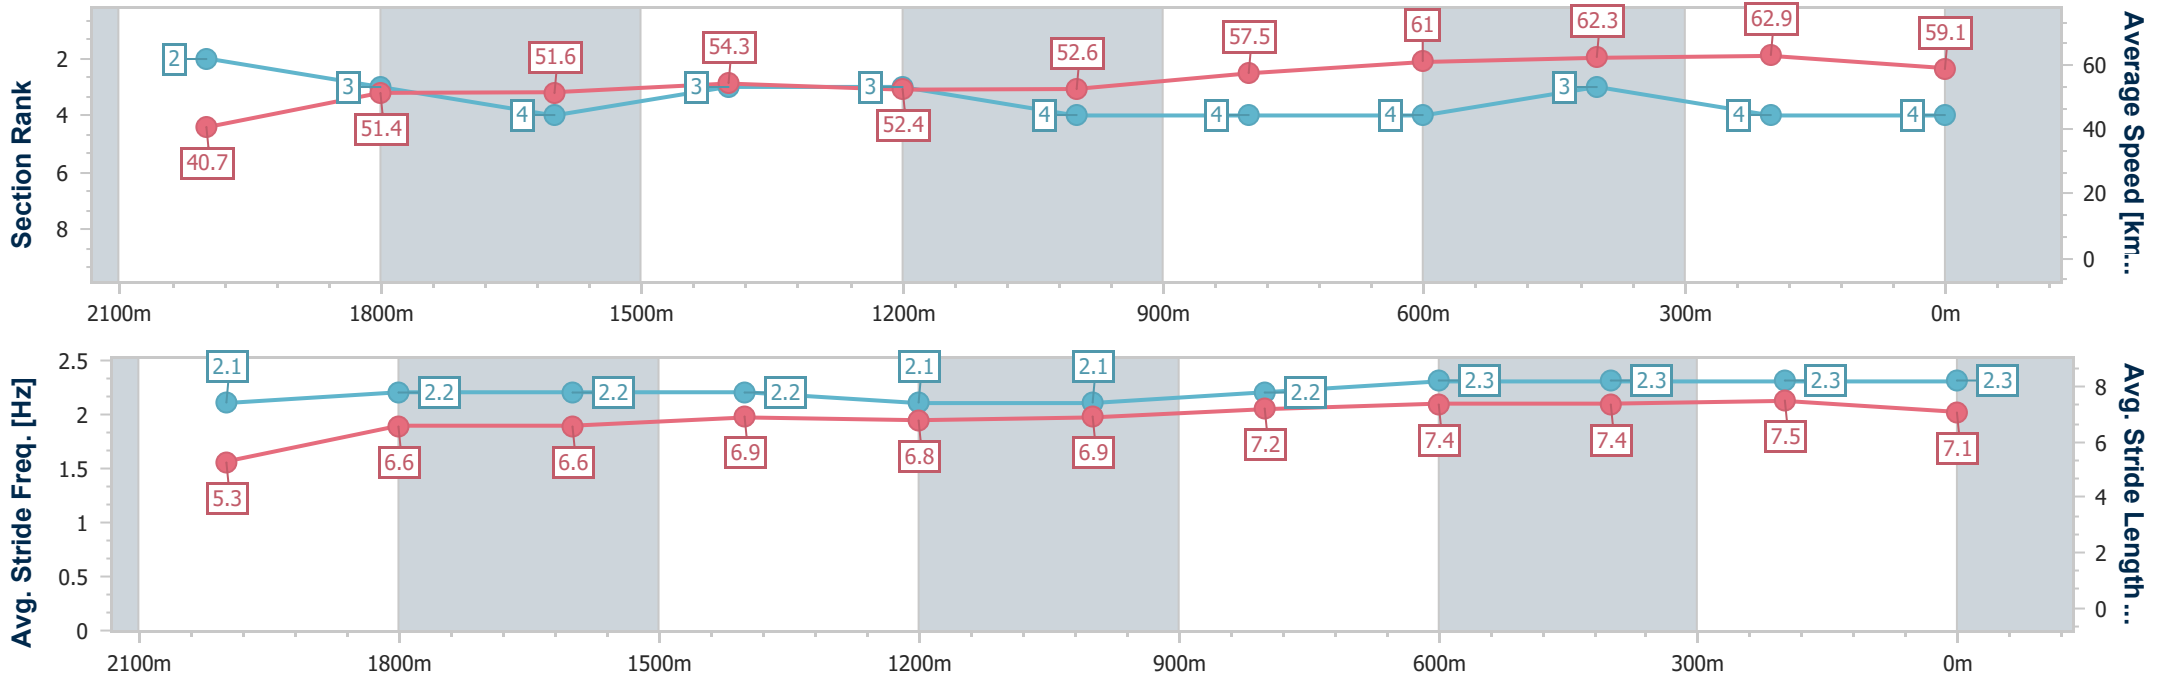

Eagle Farm QLD Professional

Race 3: SKY RACING BENCHMARK 68 Handicap - 2225m

22 February 2023 - 14:44

Track Rating: Good 4, Weather: Overcast, Rail Position: +10m Entire

BRISBANE RACING CLUB

Section	Overall	2000m	1800m	1600m	1400m	1200m	1000m	800m	600m	400m	200m
Section Times	2:28.07 [4] (0:19.88)	2:08.19 [2] (0:13.94)	1:54.25 [3] (0:13.98)	1:40.27 [4] (0:13.33)	1:26.94 [3] (0:13.76)	1:13.18 [3] (0:13.73)	0:59.45 [4] (0:12.55)	0:46.90 [4] (0:11.77)	0:35.13 [4] (0:11.48)	0:23.65 [3] (0:11.45)	0:12.20 [4] (0:12.20)
Average Speed [km/h]	40.7	51.4	51.6	54.3	52.4	52.6	57.5	61.0	62.3	62.9	59.1
Top Speed [km/h]	54.3	53.2	52.6	55.9	53.3	53.2	60.2	61.8	64.0	64.1	62.4
Avg. Dist. to Rail [m]	5.5	1.0	0.7	1.8	2.1	2.3	0.7	0.6	1.2	0.5	1.6
Avg. Stride Freq. [Hz]	2.1	2.2	2.2	2.2	2.1	2.1	2.2	2.3	2.3	2.3	2.3
Avg. Stride Length [m]	5.3	6.6	6.6	6.9	6.8	6.9	7.2	7.4	7.4	7.5	7.1

- [ ] Ranking at each section and finish
- .-.- No data available at this section
- NA No data available

Horse/Jockey Name	Bold Contender
Final Rank	5
Fastest Section Time (Section)	0:11.28 (600m)
Top Speed [km/h] (Section)	65.3 (600m)
Race State	Finished