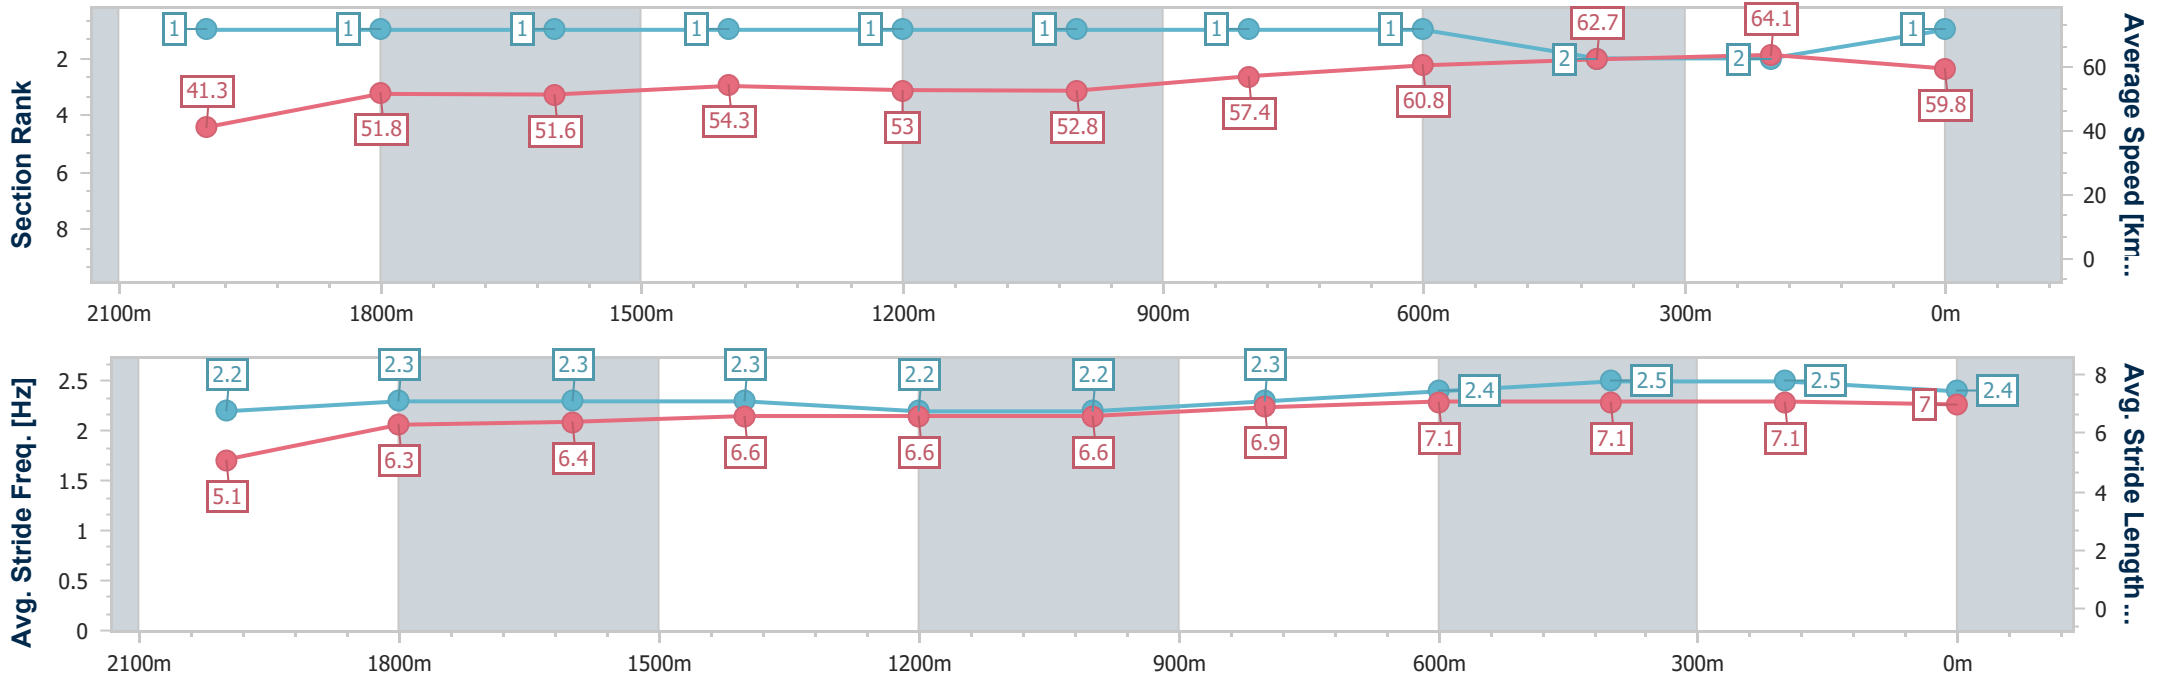

Eagle Farm QLD Professional

Race 3: SKY RACING BENCHMARK 68 Handicap - 2225m

22 February 2023 - 14:44

Track Rating: Good 4, Weather: Overcast, Rail Position: +10m Entire

BRISBANE RACING CLUB

Section	Overall	2000m	1800m	1600m	1400m	1200m	1000m	800m	600m	400m	200m
Section Times	2:27.56 [1] (0:19.65)	2:07.91 [1] (0:13.82)	1:54.09 [1] (0:13.97)	1:40.12 [1] (0:13.29)	1:26.83 [1] (0:13.64)	1:13.19 [1] (0:13.65)	0:59.54 [1] (0:12.66)	0:46.88 [1] (0:11.98)	0:34.90 [1] (0:11.58)	0:23.32 [2] (0:11.24)	0:12.08 [2] (0:12.08)
Average Speed [km/h]	41.3	51.8	51.6	54.3	53.0	52.8	57.4	60.8	62.7	64.1	59.8
Top Speed [km/h]	56.3	52.7	52.9	55.7	53.6	53.6	61.6	62.1	63.6	65.5	61.8
Avg. Dist. to Rail [m]	6.9	1.0	0.5	1.3	1.5	1.7	1.8	2.4	1.9	3.6	5.1
Avg. Stride Freq. [Hz]	2.2	2.3	2.3	2.3	2.2	2.2	2.3	2.4	2.5	2.5	2.4
Avg. Stride Length [m]	5.1	6.3	6.4	6.6	6.6	6.6	6.9	7.1	7.1	7.1	7.0