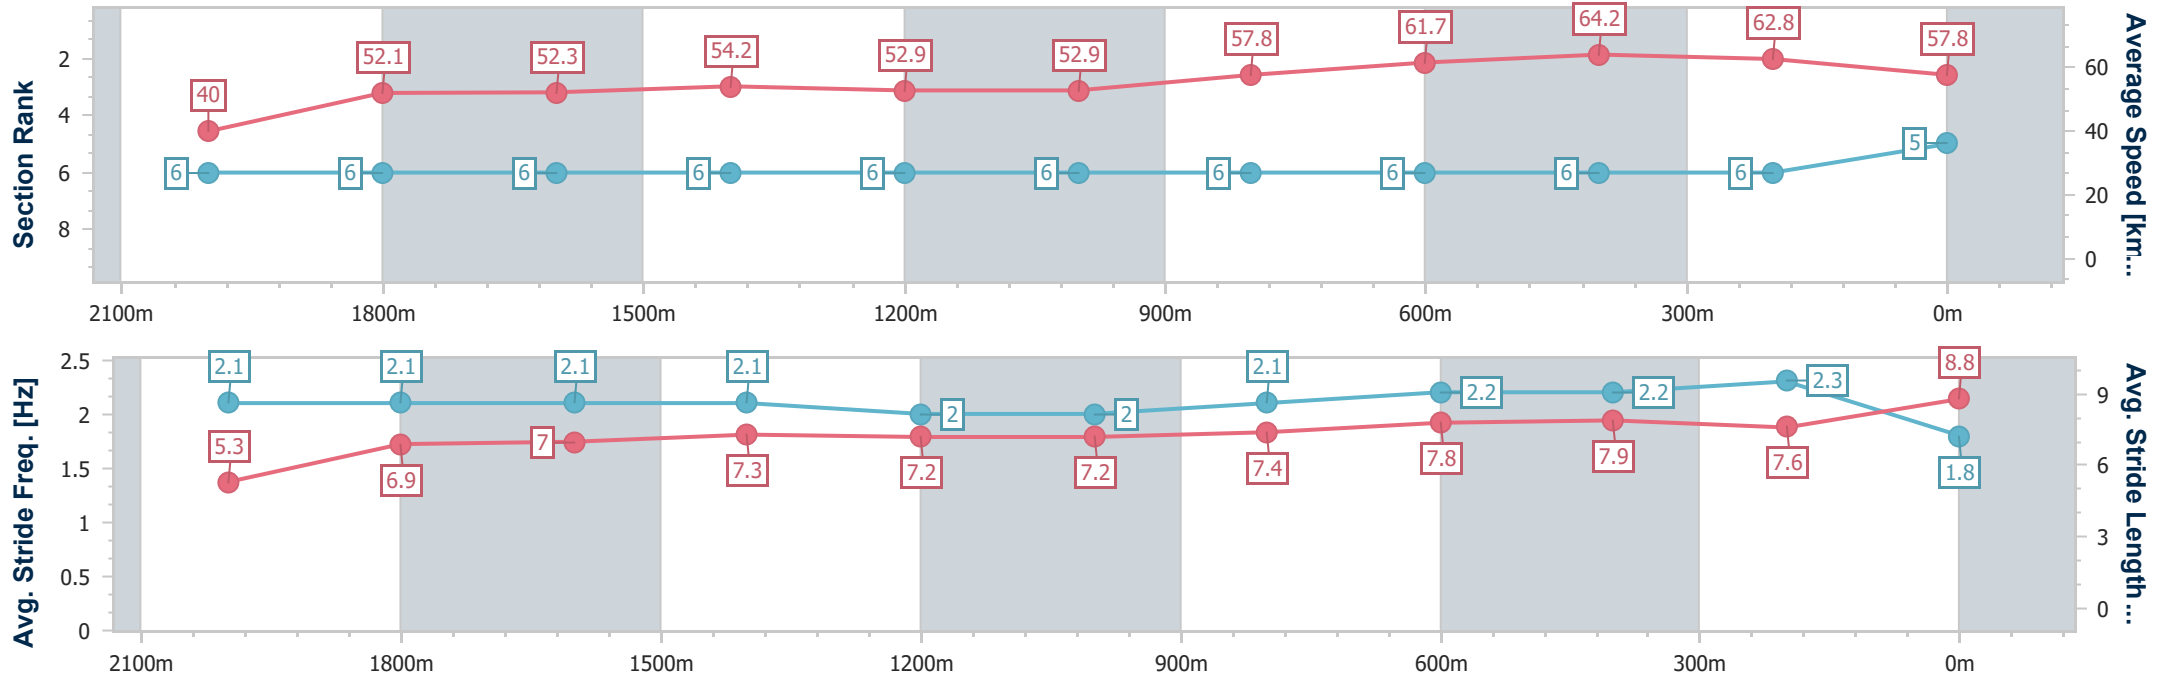

- [ ] Ranking at each section and finish
- .-.- No data available at this section
- NA No data available

Horse/Jockey Name	Bold Contender
Final Rank	5
Fastest Section Time (Section)	0:11.28 (600m)
Top Speed [km/h] (Section)	65.3 (600m)
Race State	Finished

### Eagle Farm QLD Professional

Race 3: SKY RACING BENCHMARK 68 Handicap - 2225m

22 February 2023 - 14:44

Track Rating: Good 4, Weather: Overcast, Rail Position: +10m Entire

BRISBANE RACING CLUB

Section	Overall	2000m	1800m	1600m	1400m	1200m	1000m	800m	600m	400m	200m
Section Times	2:28.36 [5] (0:20.27)	2:08.09 [6] (0:13.85)	1:54.24 [6] (0:13.95)	1:40.29 [6] (0:13.39)	1:26.90 [6] (0:13.66)	1:13.24 [6] (0:13.66)	0:59.58 [6] (0:12.59)	0:46.99 [6] (0:11.76)	0:35.23 [6] (0:11.28)	0:23.95 [6] (0:11.47)	0:12.48 [6] (0:12.48)
Average Speed [km/h]	40.0	52.1	52.3	54.2	52.9	52.9	57.8	61.7	64.2	62.8	57.8
Top Speed [km/h]	54.4	53.6	53.6	55.4	53.8	53.7	61.3	63.4	65.3	64.2	60.7
Avg. Dist. to Rail [m]	5.2	0.8	2.6	2.6	2.5	2.5	2.2	1.7	1.4	4.8	6.4
Avg. Stride Freq. [Hz]	2.1	2.1	2.1	2.1	2.0	2.0	2.1	2.2	2.2	2.3	1.8
Avg. Stride Length [m]	5.3	6.9	7.0	7.3	7.2	7.2	7.4	7.8	7.9	7.6	8.8

- [ ] Ranking at each section and finish
- .-.- No data available at this section
- NA No data available

Horse/Jockey Name	Scilago
Final Rank	6
Fastest Section Time (Section)	0:11.43 (600m)
Top Speed [km/h] (Section)	65.8 (600m)
Race State	Finished