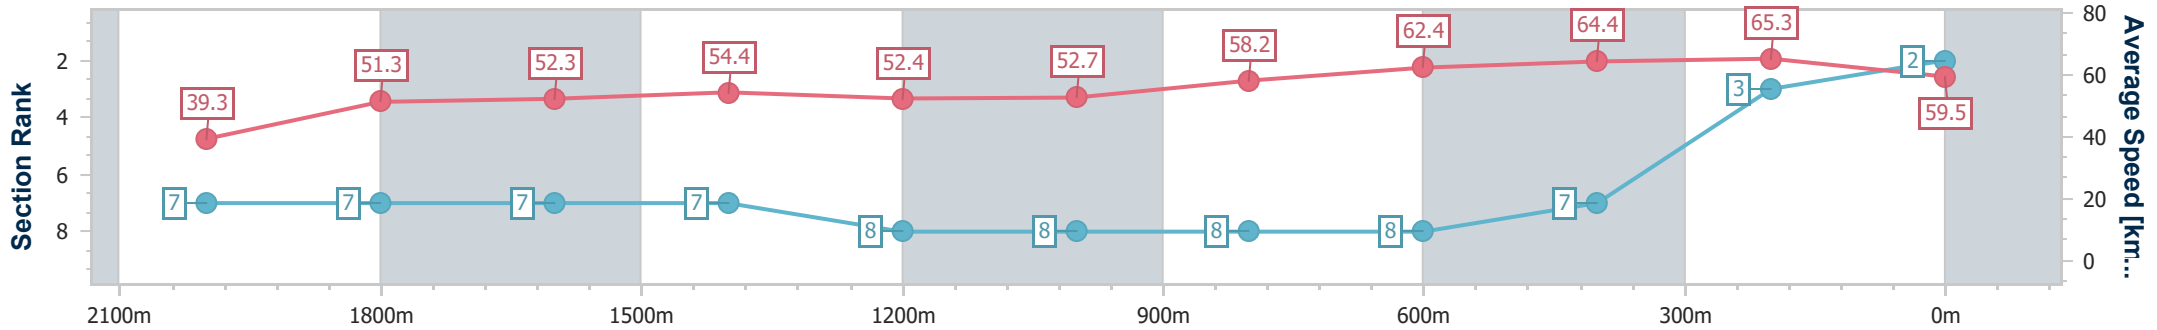

### Eagle Farm QLD Professional

Race 3: SKY RACING BENCHMARK 68 Handicap - 2225m

22 February 2023 - 14:44

Track Rating: Good 4, Weather: Overcast, Rail Position: +10m Entire

BRISBANE RACING CLUB

Section	Overall	2000m	1800m	1600m	1400m	1200m	1000m	800m	600m	400m	200m
Section Times	2:27.72 [2] (0:20.55)	2:07.17 [7] (0:13.94)	1:53.23 [7] (0:13.84)	1:39.39 [7] (0:13.30)	1:26.09 [7] (0:13.77)	1:12.32 [8] (0:13.70)	0:58.62 [8] (0:12.53)	0:46.09 [8] (0:11.64)	0:34.45 [8] (0:11.27)	0:23.18 [7] (0:11.03)	0:12.15 [3] (0:12.15)
Average Speed [km/h]	39.3	51.3	52.3	54.4	52.4	52.7	58.2	62.4	64.4	65.3	59.5
Top Speed [km/h]	54.6	53.0	54.1	55.7	53.4	53.7	62.7	64.1	66.8	66.9	63.0
Avg. Dist. to Rail [m]	5.7	1.7	1.1	1.9	2.3	2.4	2.7	1.7	2.1	5.9	7.8
Avg. Stride Freq. [Hz]	2.1	2.1	2.2	2.2	2.1	2.1	2.2	2.2	2.1	2.4	2.3
Avg. Stride Length [m]	5.2	6.7	6.8	7.0	7.0	7.1	7.4	7.8	8.4	7.6	7.3