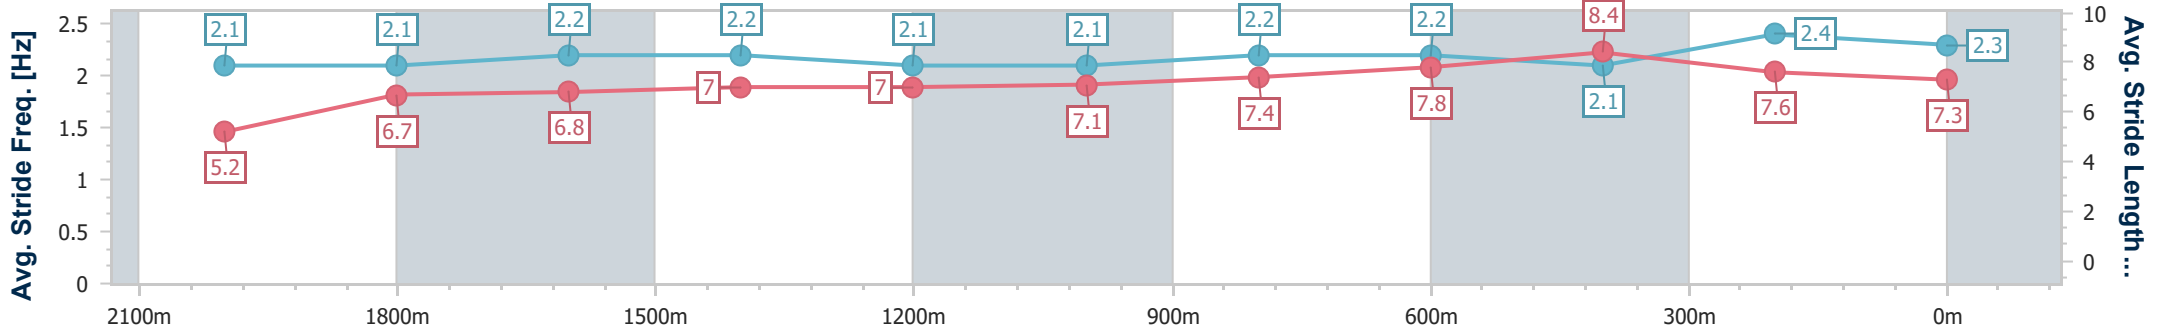

### Eagle Farm QLD Professional

Race 3: SKY RACING BENCHMARK 68 Handicap - 2225m

22 February 2023 - 14:44

Track Rating: Good 4, Weather: Overcast, Rail Position: +10m Entire

BRISBANE RACING CLUB

Section	Overall	2000m	1800m	1600m	1400m	1200m	1000m	800m	600m	400m	200m
Section Times	2:27.72 [2] (0:20.55)	2:07.17 [7] (0:13.94)	1:53.23 [7] (0:13.84)	1:39.39 [7] (0:13.30)	1:26.09 [7] (0:13.77)	1:12.32 [8] (0:13.70)	0:58.62 [8] (0:12.53)	0:46.09 [8] (0:11.64)	0:34.45 [8] (0:11.27)	0:23.18 [7] (0:11.03)	0:12.15 [3] (0:12.15)
Average Speed [km/h]	39.3	51.3	52.3	54.4	52.4	52.7	58.2	62.4	64.4	65.3	59.5
Top Speed [km/h]	54.6	53.0	54.1	55.7	53.4	53.7	62.7	64.1	66.8	66.9	63.0
Avg. Dist. to Rail [m]	5.7	1.7	1.1	1.9	2.3	2.4	2.7	1.7	2.1	5.9	7.8
Avg. Stride Freq. [Hz]	2.1	2.1	2.2	2.2	2.1	2.1	2.2	2.2	2.1	2.4	2.3
Avg. Stride Length [m]	5.2	6.7	6.8	7.0	7.0	7.1	7.4	7.8	8.4	7.6	7.3