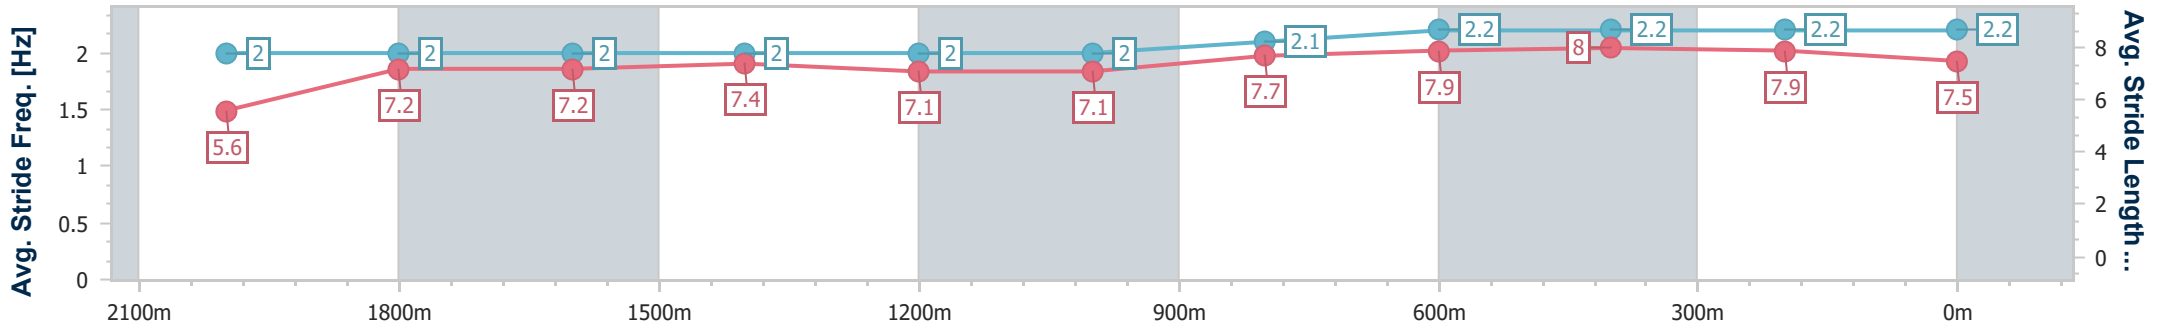

Eagle Farm QLD Professional

Race 3: SKY RACING BENCHMARK 68 Handicap - 2225m

22 February 2023 - 14:44

Track Rating: Good 4, Weather: Overcast, Rail Position: +10m Entire

BRISBANE RACING CLUB

Section	Overall	2000m	1800m	1600m	1400m	1200m	1000m	800m	600m	400m	200m
Section Times	2:27.80 [3] (0:20.02)	2:07.78 [3] (0:13.77)	1:54.01 [2] (0:13.93)	1:40.08 [3] (0:13.47)	1:26.61 [4] (0:13.69)	1:12.92 [4] (0:13.68)	0:59.24 [3] (0:12.55)	0:46.69 [3] (0:11.73)	0:34.96 [3] (0:11.29)	0:23.67 [1] (0:11.34)	0:12.33 [1] (0:12.33)
Average Speed [km/h]	40.4	52.2	52.0	53.8	52.7	52.8	58.0	61.9	64.2	63.4	58.6
Top Speed [km/h]	53.7	53.4	53.2	54.7	53.5	54.0	60.6	63.3	65.6	65.6	61.2
Avg. Dist. to Rail [m]	5.3	0.9	1.3	2.2	2.3	2.6	2.3	1.8	1.4	4.5	7.2
Avg. Stride Freq. [Hz]	2.0	2.0	2.0	2.0	2.0	2.0	2.1	2.2	2.2	2.2	2.2
Avg. Stride Length [m]	5.6	7.2	7.2	7.4	7.1	7.1	7.7	7.9	8.0	7.9	7.5