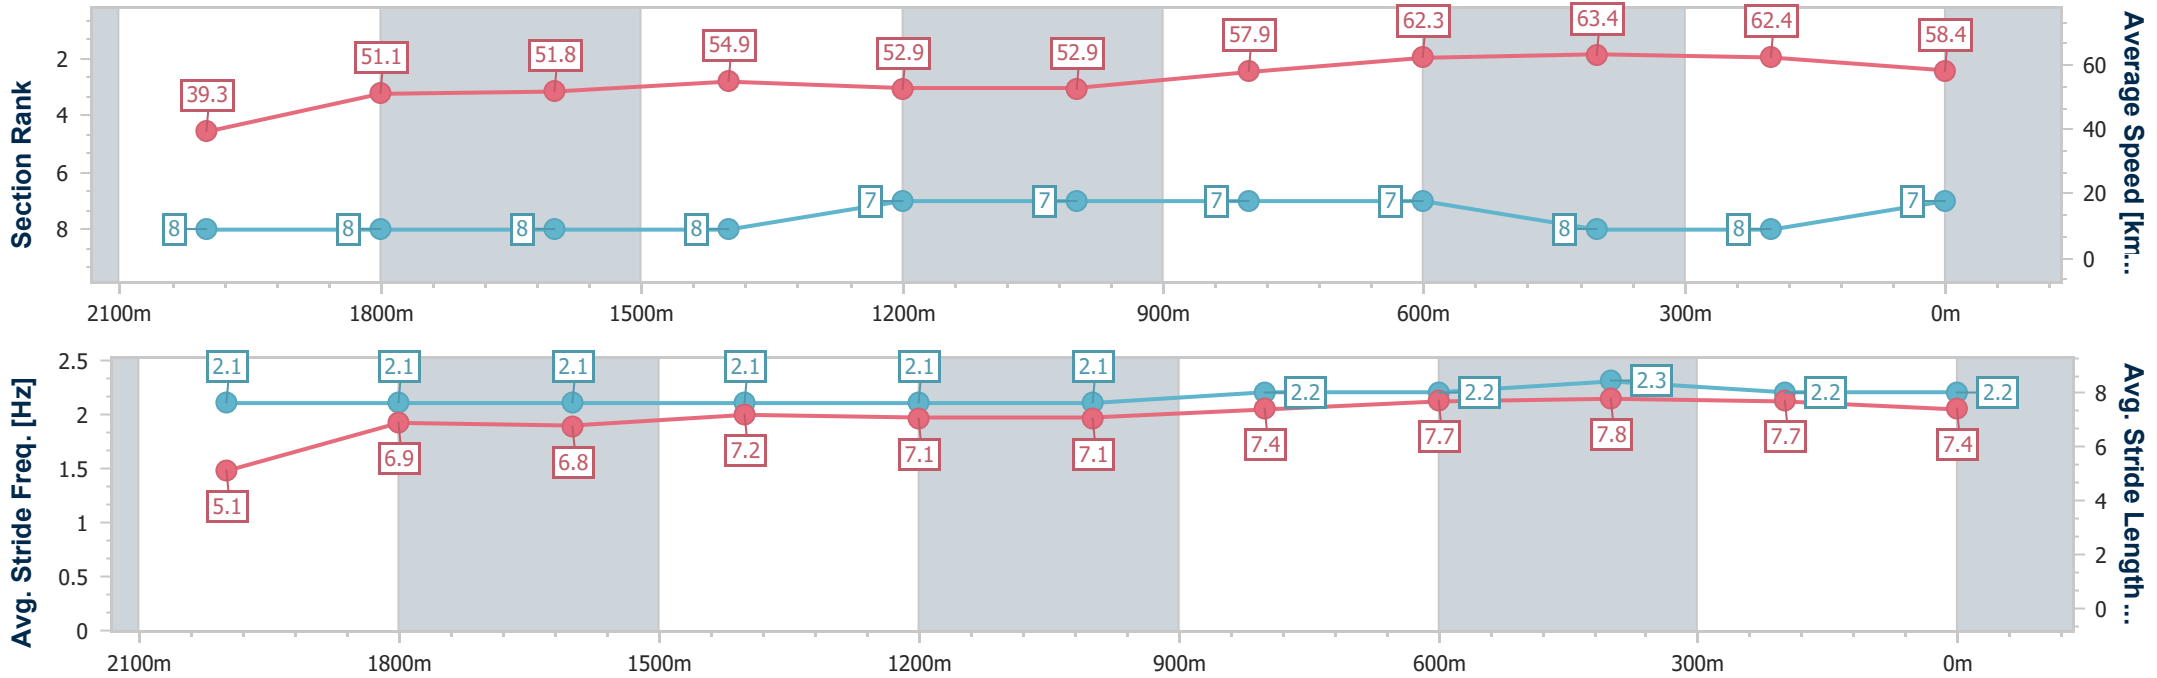

- [ ] Ranking at each section and finish
- .-.- No data available at this section
- NA No data available

Horse/Jockey Name	Contribution
Final Rank	7
Fastest Section Time (Section)	0:11.47 (600m)
Top Speed [km/h] (Section)	64.4 (600m)
Race State	Finished

### Eagle Farm QLD Professional

Race 3: SKY RACING BENCHMARK 68 Handicap - 2225m

22 February 2023 - 14:44

Track Rating: Good 4, Weather: Overcast, Rail Position: +10m Entire

BRISBANE RACING CLUB

Section	Overall	2000m	1800m	1600m	1400m	1200m	1000m	800m	600m	400m	200m
Section Times	2:28.71 [7] (0:20.63)	2:08.08 [8] (0:14.04)	1:54.04 [8] (0:13.93)	1:40.11 [8] (0:13.18)	1:26.93 [8] (0:13.63)	1:13.30 [7] (0:13.64)	0:59.66 [7] (0:12.57)	0:47.09 [7] (0:11.72)	0:35.37 [7] (0:11.47)	0:23.90 [8] (0:11.54)	0:12.36 [8] (0:12.36)
Average Speed [km/h]	39.3	51.1	51.8	54.9	52.9	52.9	57.9	62.3	63.4	62.4	58.4
Top Speed [km/h]	54.4	52.0	52.8	56.2	53.9	53.7	62.7	62.9	64.4	63.2	61.2
Avg. Dist. to Rail [m]	5.9	0.8	0.9	2.0	1.6	1.8	2.2	3.1	2.5	6.0	4.6
Avg. Stride Freq. [Hz]	2.1	2.1	2.1	2.1	2.1	2.1	2.2	2.2	2.3	2.2	2.2
Avg. Stride Length [m]	5.1	6.9	6.8	7.2	7.1	7.1	7.4	7.7	7.8	7.7	7.4

- [ ] Ranking at each section and finish
- .-.- No data available at this section
- NA No data available

Horse/Jockey Name	Valley's Sister
Final Rank	8
Fastest Section Time (Section)	0:11.59 (600m)
Top Speed [km/h] (Section)	64.1 (400m)
Race State	Finished