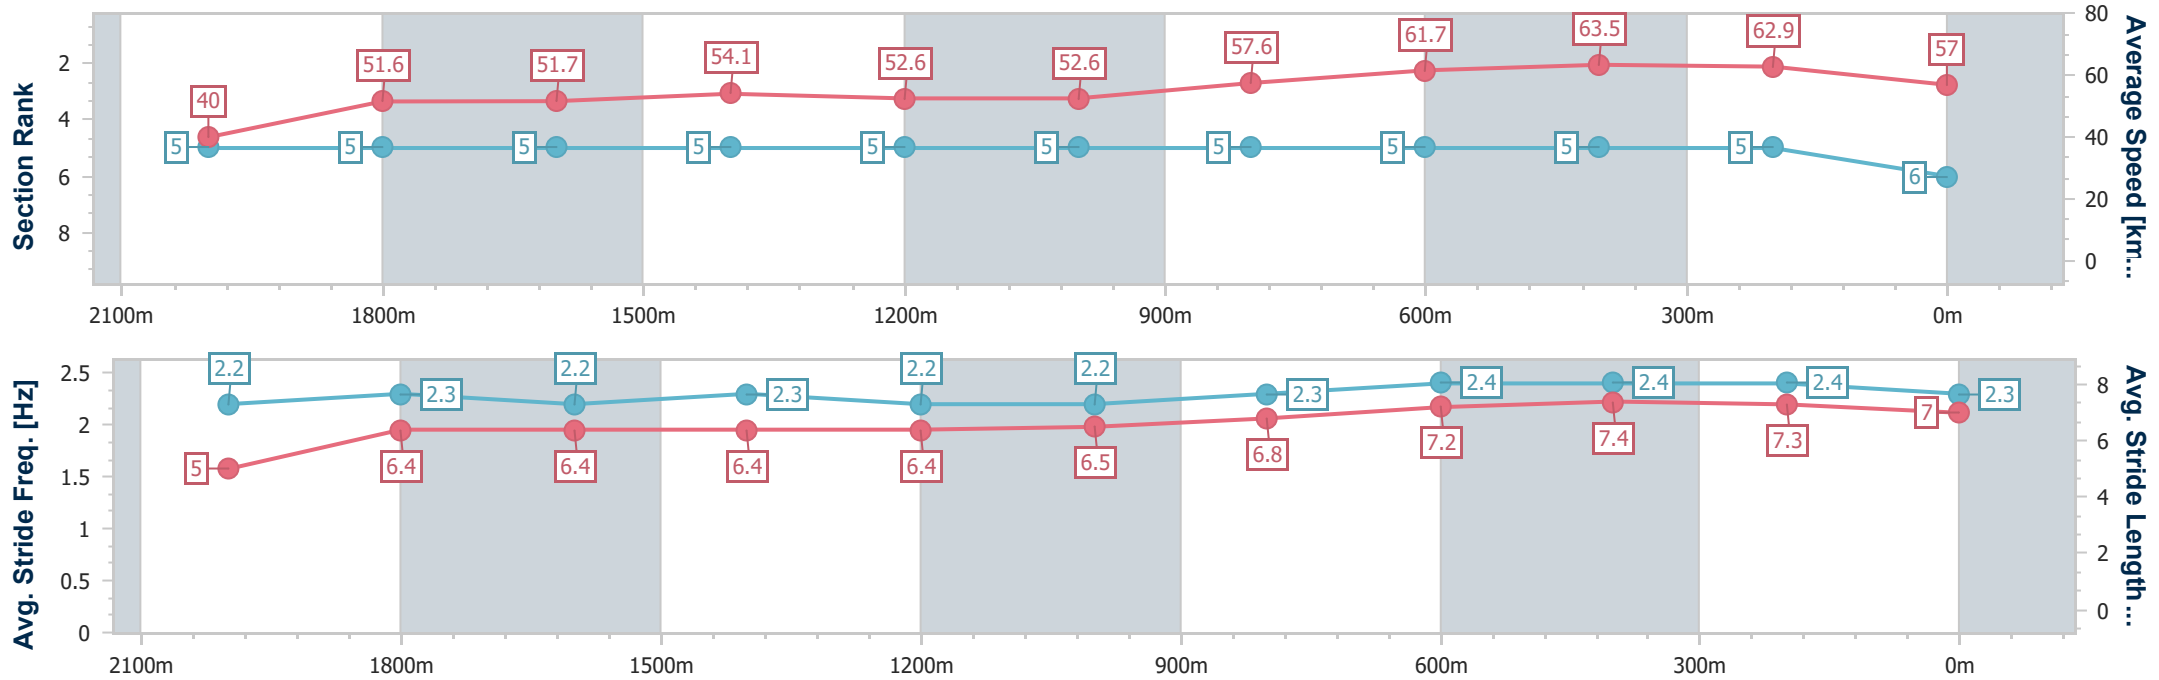

- [ ] Ranking at each section and finish
- .-.- No data available at this section
- NA No data available

Horse/Jockey Name	Scilago
Final Rank	6
Fastest Section Time (Section)	0:11.43 (600m)
Top Speed [km/h] (Section)	65.8 (600m)
Race State	Finished

Eagle Farm QLD Professional

Race 3: SKY RACING BENCHMARK 68 Handicap - 2225m

22 February 2023 - 14:44

Track Rating: Good 4, Weather: Overcast, Rail Position: +10m Entire

BRISBANE RACING CLUB

Section	Overall	2000m	1800m	1600m	1400m	1200m	1000m	800m	600m	400m	200m
Section Times	2:28.60 [6] (0:20.22)	2:08.38 [5] (0:13.84)	1:54.54 [5] (0:13.93)	1:40.61 [5] (0:13.37)	1:27.24 [5] (0:13.70)	1:13.54 [5] (0:13.71)	0:59.83 [5] (0:12.56)	0:47.27 [5] (0:11.74)	0:35.53 [5] (0:11.43)	0:24.10 [5] (0:11.45)	0:12.65 [5] (0:12.65)
Average Speed [km/h]	40.0	51.6	51.7	54.1	52.6	52.6	57.6	61.7	63.5	62.9	57.0
Top Speed [km/h]	54.7	53.2	52.4	55.8	53.4	53.6	61.3	63.3	65.8	65.2	60.5
Avg. Dist. to Rail [m]	5.9	1.3	0.7	1.2	1.4	1.6	1.3	1.1	2.1	4.8	5.8
Avg. Stride Freq. [Hz]	2.2	2.3	2.2	2.3	2.2	2.2	2.3	2.4	2.4	2.4	2.3
Avg. Stride Length [m]	5.0	6.4	6.4	6.4	6.4	6.4	6.5	6.8	7.2	7.4	7.0

- [ ] Ranking at each section and finish
- .-.- No data available at this section
- NA No data available

Horse/Jockey Name	Contribution
Final Rank	7
Fastest Section Time (Section)	0:11.47 (600m)
Top Speed [km/h] (Section)	64.4 (600m)
Race State	Finished