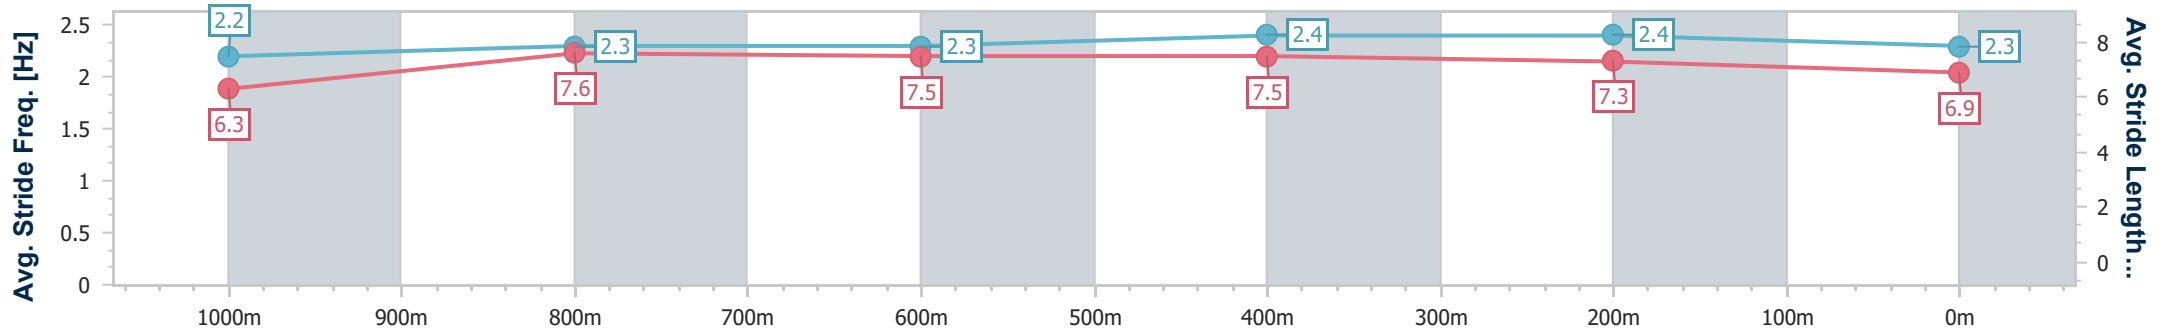

Horse/Jockey Name	Revitup Charlie
Final Rank	5
Fastest Section Time (Section)	0:11.17 (400m)
Top Speed [km/h] (Section)	66.0 (400m)
Race State	Finished

Eagle Farm QLD Professional
Race 1: GIRLS DAY OUT 4 MARCH QTIS Two-Year-Old Maiden
Plate - 1200m
22 February 2023 - 13:34
Track Rating: Good 4, Weather: Overcast, Rail Position: +10m
Entire

BRISBANE
RACING CLUB

Section	Overall	1000m	800m	600m	400m	200m
Section Times	1:13.10 [5] (0:14.43)	0:58.67 [5] (0:11.72)	0:46.95 [5] (0:11.83)	0:35.12 [6] (0:11.43)	0:23.69 [6] (0:11.17)	0:12.52 [5] (0:12.52)
Average Speed [km/h]	50.1	62.2	61.1	63.5	64.6	57.4
Top Speed [km/h]	61.8	63.3	61.9	65.8	66.0	61.5
Avg. Dist. to Rail [m]	2.3	2.4	1.5	1.7	4.1	5.9
Avg. Stride Freq. [Hz]	2.2	2.3	2.3	2.4	2.4	2.3
Avg. Stride Length [m]	6.3	7.6	7.5	7.5	7.3	6.9

- [ ] Ranking at each section and finish
- -.-.- No data available at this section
- NA No data available