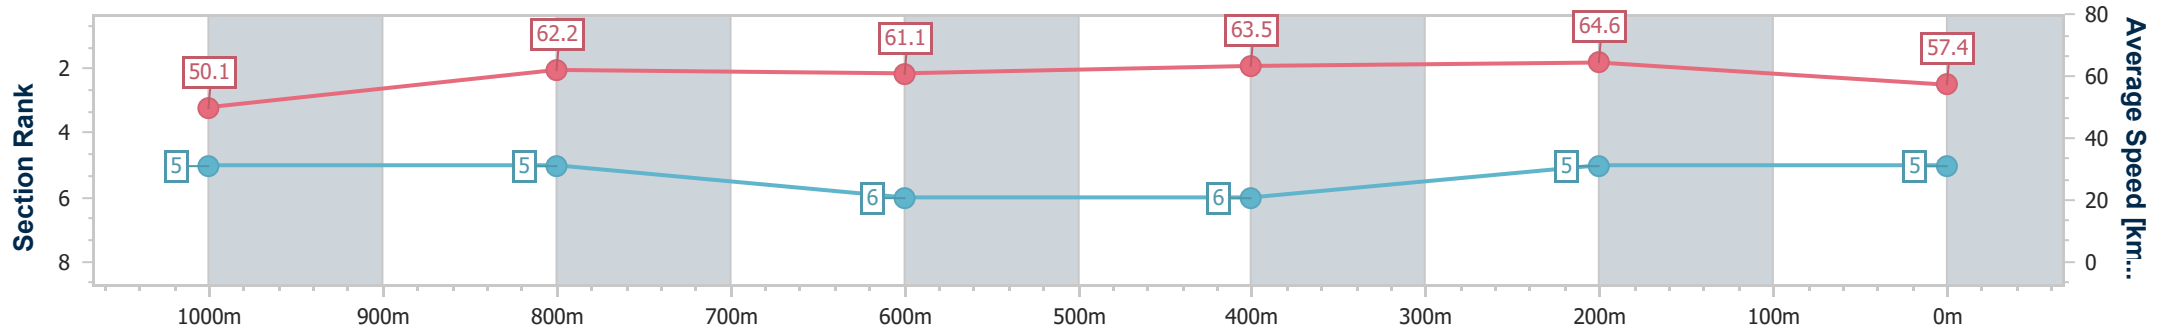

Horse/Jockey Name	Revitup Charlie
Final Rank	5
Fastest Section Time (Section)	0:11.17 (400m)
Top Speed [km/h] (Section)	66.0 (400m)
Race State	Finished

Eagle Farm QLD Professional
Race 1: GIRLS DAY OUT 4 MARCH QTIS Two-Year-Old Maiden
Plate - 1200m
22 February 2023 - 13:34
Track Rating: Good 4, Weather: Overcast, Rail Position: +10m
Entire

BRISBANE
RACING CLUB

Section	Overall	1000m	800m	600m	400m	200m
Section Times	1:13.10 [5] (0:14.43)	0:58.67 [5] (0:11.72)	0:46.95 [5] (0:11.83)	0:35.12 [6] (0:11.43)	0:23.69 [6] (0:11.17)	0:12.52 [5] (0:12.52)
Average Speed [km/h]	50.1	62.2	61.1	63.5	64.6	57.4
Top Speed [km/h]	61.8	63.3	61.9	65.8	66.0	61.5
Avg. Dist. to Rail [m]	2.3	2.4	1.5	1.7	4.1	5.9
Avg. Stride Freq. [Hz]	2.2	2.3	2.3	2.4	2.4	2.3
Avg. Stride Length [m]	6.3	7.6	7.5	7.5	7.3	6.9

- [ ] Ranking at each section and finish
- -.-.- No data available at this section
- NA No data available