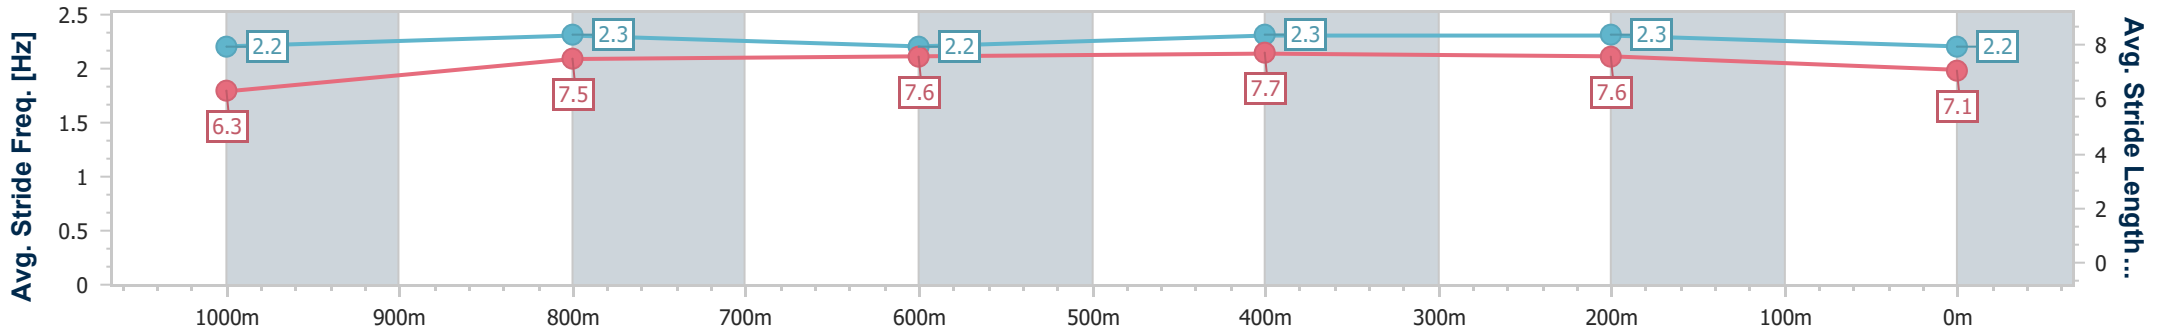

Horse/Jockey Name	Ser Joh
Final Rank	3
Fastest Section Time (Section)	0:11.30 (400m)
Top Speed [km/h] (Section)	64.9 (600m)
Race State	Finished

Eagle Farm QLD Professional
Race 1: GIRLS DAY OUT 4 MARCH QTIS Two-Year-Old Maiden
Plate - 1200m
22 February 2023 - 13:34
Track Rating: Good 4, Weather: Overcast, Rail Position: +10m
Entire

BRISBANE
RACING CLUB

Section	Overall	1000m	800m	600m	400m	200m
Section Times	1:13.01 [3] (0:14.21)	0:58.80 [4] (0:11.60)	0:47.20 [4] (0:11.79)	0:35.41 [4] (0:11.52)	0:23.89 [3] (0:11.30)	0:12.59 [3] (0:12.59)
Average Speed [km/h]	50.9	62.6	61.2	63.1	63.7	57.2
Top Speed [km/h]	62.2	63.0	62.3	64.9	64.9	61.3
Avg. Dist. to Rail [m]	2.5	1.7	0.6	2.0	3.3	3.5
Avg. Stride Freq. [Hz]	2.2	2.3	2.2	2.3	2.3	2.2
Avg. Stride Length [m]	6.3	7.5	7.6	7.7	7.6	7.1

- [ ] Ranking at each section and finish
- -.-.- No data available at this section
- NA No data available