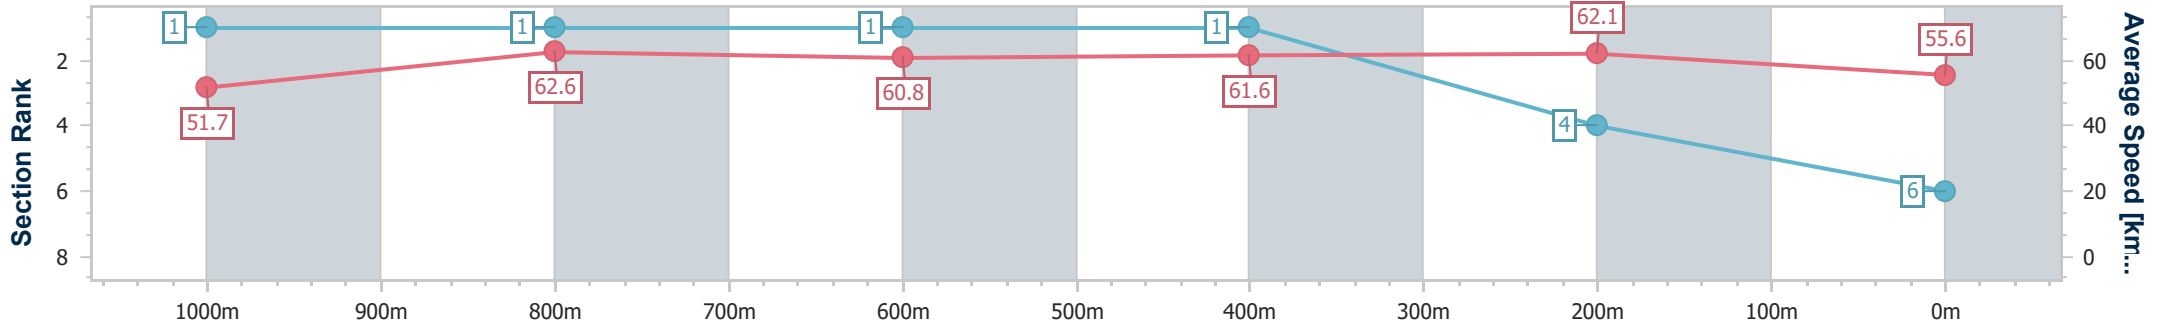

Horse/Jockey Name	Approval
Final Rank	6
Fastest Section Time (Section)	0:11.50 (1000m)
Top Speed [km/h] (Section)	63.5 (400m)
Race State	Finished

Eagle Farm QLD Professional
Race 1: GIRLS DAY OUT 4 MARCH QTIS Two-Year-Old Maiden
Plate - 1200m
22 February 2023 - 13:34
Track Rating: Good 4, Weather: Overcast, Rail Position: +10m
Entire

BRISBANE
RACING CLUB

Section	Overall	1000m	800m	600m	400m	200m								
Section Times	1:13.54 [6] (0:13.95)	0:59.59 [1] (0:11.50)	0:48.09 [1] (0:11.82)	0:36.27 [1] (0:11.72)	0:24.55 [1] (0:11.58)	0:12.97 [4] (0:12.97)								
Average Speed [km/h]	51.7	62.6	60.8	61.6	62.1	55.6								
Top Speed [km/h]	63.0	63.5	62.1	62.8	63.5	60.0								
Avg. Dist. to Rail [m]	1.5	0.5	0.4	0.5	0.7	2.9								
Avg. Stride Freq. [Hz]	2.3	2.2	2.2	2.2	2.3	2.1								
Avg. Stride Length [m]	6.4	7.8	7.6	7.6	7.6	7.2								

- [ ] Ranking at each section and finish
- -.-.- No data available at this section
- NA No data available