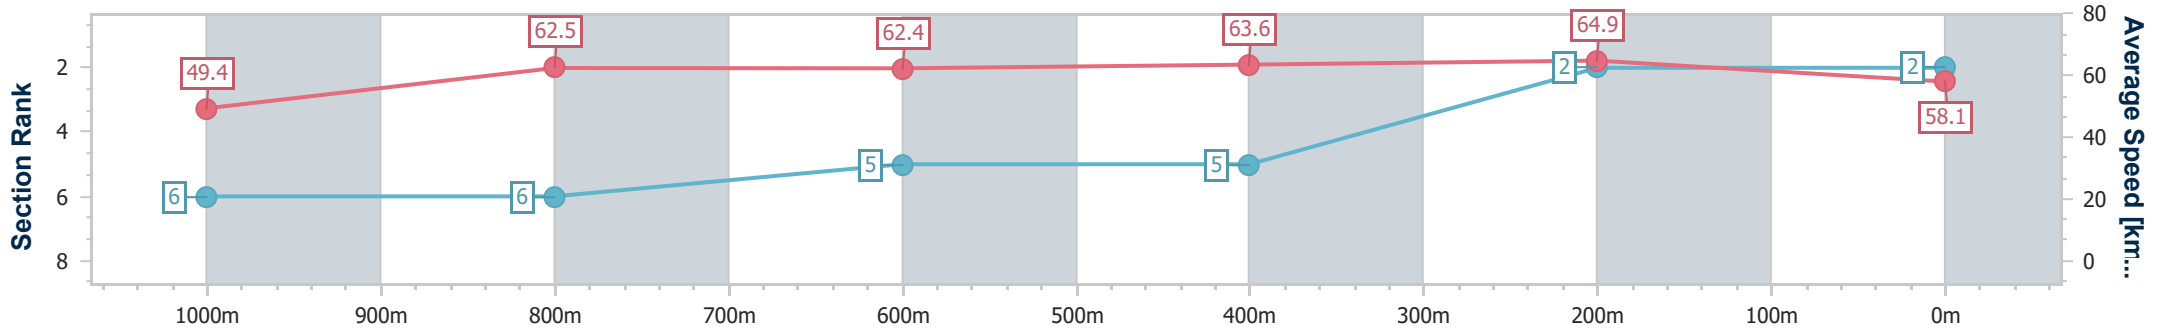

Horse/Jockey Name	Mishani Ambitious
Final Rank	2
Fastest Section Time (Section)	0:11.11 (400m)
Top Speed [km/h] (Section)	65.8 (400m)
Race State	Finished

Eagle Farm QLD Professional
Race 1: GIRLS DAY OUT 4 MARCH QTIS Two-Year-Old Maiden
Plate - 1200m
22 February 2023 - 13:34
Track Rating: Good 4, Weather: Overcast, Rail Position: +10m
Entire

BRISBANE
RACING CLUB

Section	Overall	1000m	800m	600m	400m	200m								
Section Times	1:12.88 [2] (0:14.63)	0:58.25 [6] (0:11.70)	0:46.55 [6] (0:11.57)	0:34.98 [5] (0:11.49)	0:23.49 [5] (0:11.11)	0:12.38 [2] (0:12.38)								
Average Speed [km/h]	49.4	62.5	62.4	63.6	64.9	58.1								
Top Speed [km/h]	62.7	64.0	64.8	65.4	65.8	64.1								
Avg. Dist. to Rail [m]	4.2	3.0	0.5	3.4	6.0	4.9								
Avg. Stride Freq. [Hz]	2.2	2.4	2.4	2.4	2.5	2.4								
Avg. Stride Length [m]	6.3	7.2	7.2	7.2	7.1	6.8								

- [ ] Ranking at each section and finish
- -.-.- No data available at this section
- NA No data available