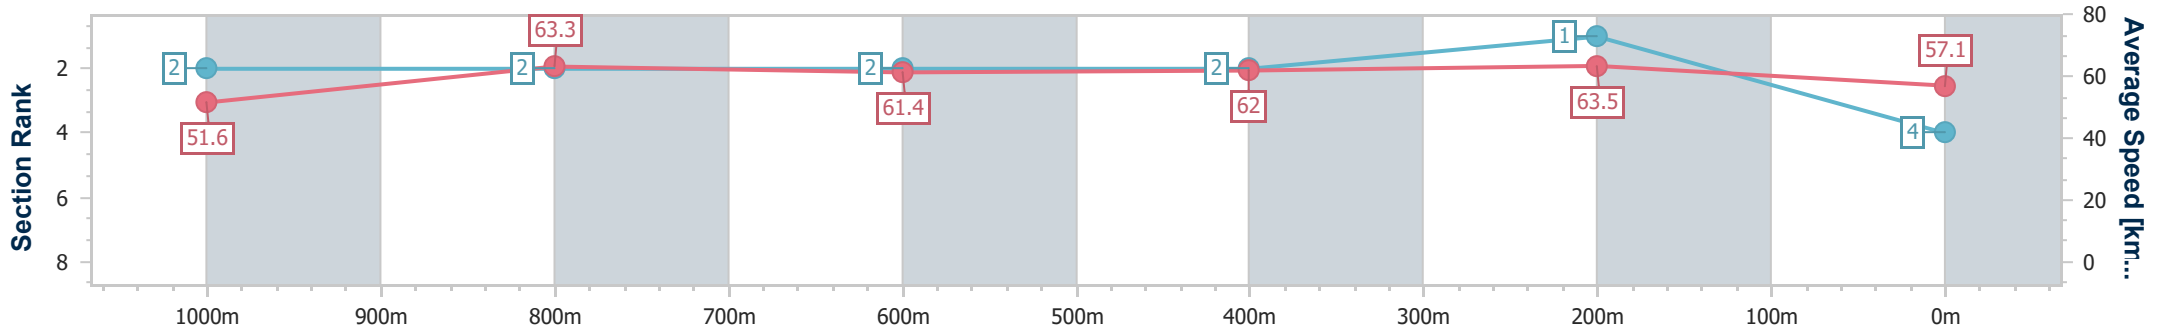

Horse/Jockey Name	Big Boy Ben
Final Rank	4
Fastest Section Time (Section)	0:11.37 (400m)
Top Speed [km/h] (Section)	65.9 (1000m)
Race State	Finished

Eagle Farm QLD Professional
Race 1: GIRLS DAY OUT 4 MARCH QTIS Two-Year-Old Maiden
Plate - 1200m
22 February 2023 - 13:34
Track Rating: Good 4, Weather: Overcast, Rail Position: +10m
Entire

BRISBANE
RACING CLUB

Section	Overall	1000m	800m	600m	400m	200m									
Section Times	1:13.02 [4] (0:14.00)	0:59.02 [2] (0:11.46)	0:47.56 [2] (0:11.84)	0:35.72 [2] (0:11.77)	0:23.95 [2] (0:11.37)	0:12.58 [1] (0:12.58)									
Average Speed [km/h]	51.6	63.3	61.4	62.0	63.5	57.1									
Top Speed [km/h]	63.2	65.9	62.7	64.9	64.8	60.9									
Avg. Dist. to Rail [m]	3.5	1.8	2.0	3.3	3.2	0.7									
Avg. Stride Freq. [Hz]	2.3	2.4	2.3	2.4	2.4	2.3									
Avg. Stride Length [m]	6.3	7.4	7.3	7.4	7.3	7.0									

- [ ] Ranking at each section and finish
- -.-.- No data available at this section
- NA No data available