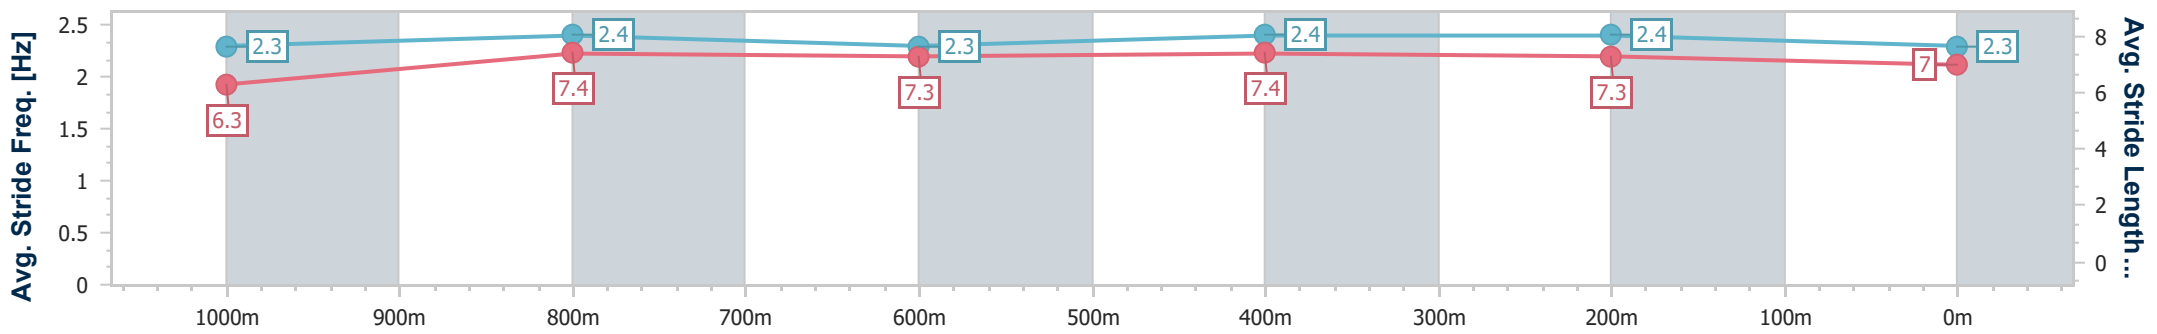

Horse/Jockey Name	Big Boy Ben
Final Rank	4
Fastest Section Time (Section)	0:11.37 (400m)
Top Speed [km/h] (Section)	65.9 (1000m)
Race State	Finished

Eagle Farm QLD Professional
Race 1: GIRLS DAY OUT 4 MARCH QTIS Two-Year-Old Maiden
Plate - 1200m
22 February 2023 - 13:34
Track Rating: Good 4, Weather: Overcast, Rail Position: +10m
Entire

BRISBANE
RACING CLUB

Section	Overall	1000m	800m	600m	400m	200m									
Section Times	1:13.02 [4] (0:14.00)	0:59.02 [2] (0:11.46)	0:47.56 [2] (0:11.84)	0:35.72 [2] (0:11.77)	0:23.95 [2] (0:11.37)	0:12.58 [1] (0:12.58)									
Average Speed [km/h]	51.6	63.3	61.4	62.0	63.5	57.1									
Top Speed [km/h]	63.2	65.9	62.7	64.9	64.8	60.9									
Avg. Dist. to Rail [m]	3.5	1.8	2.0	3.3	3.2	0.7									
Avg. Stride Freq. [Hz]	2.3	2.4	2.3	2.4	2.4	2.3									
Avg. Stride Length [m]	6.3	7.4	7.3	7.4	7.3	7.0									

- [ ] Ranking at each section and finish
- -.-.- No data available at this section
- NA No data available