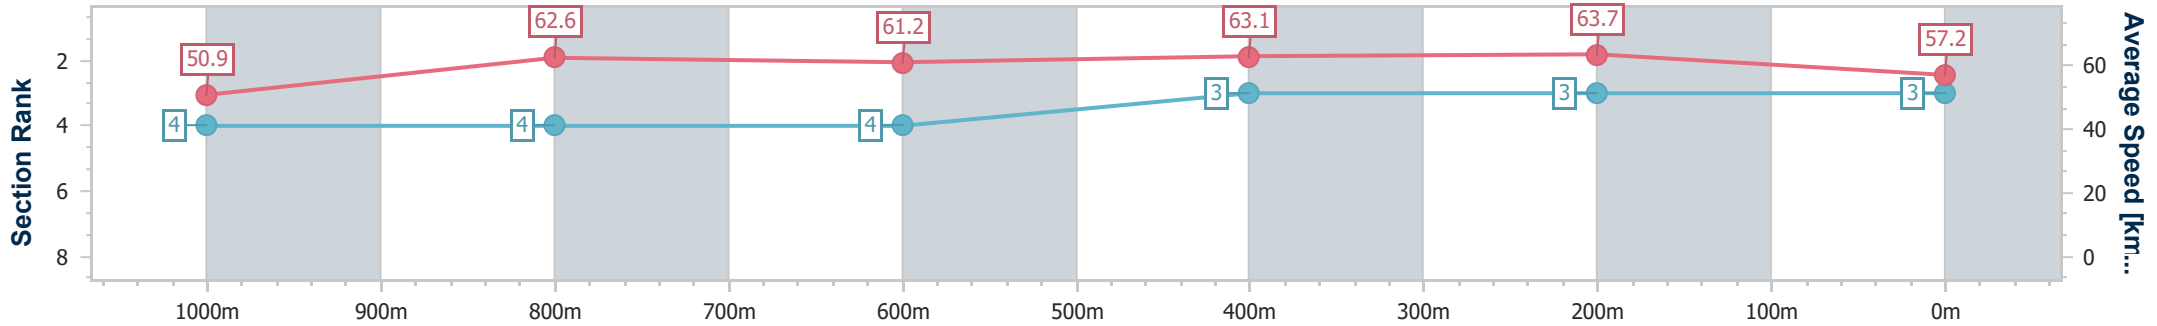

Horse/Jockey Name	Ser Joh
Final Rank	3
Fastest Section Time (Section)	0:11.30 (400m)
Top Speed [km/h] (Section)	64.9 (600m)
Race State	Finished

Eagle Farm QLD Professional
Race 1: GIRLS DAY OUT 4 MARCH QTIS Two-Year-Old Maiden
Plate - 1200m
22 February 2023 - 13:34
Track Rating: Good 4, Weather: Overcast, Rail Position: +10m
Entire

BRISBANE
RACING CLUB

Section	Overall	1000m	800m	600m	400m	200m
Section Times	1:13.01 [3] (0:14.21)	0:58.80 [4] (0:11.60)	0:47.20 [4] (0:11.79)	0:35.41 [4] (0:11.52)	0:23.89 [3] (0:11.30)	0:12.59 [3] (0:12.59)
Average Speed [km/h]	50.9	62.6	61.2	63.1	63.7	57.2
Top Speed [km/h]	62.2	63.0	62.3	64.9	64.9	61.3
Avg. Dist. to Rail [m]	2.5	1.7	0.6	2.0	3.3	3.5
Avg. Stride Freq. [Hz]	2.2	2.3	2.2	2.3	2.3	2.2
Avg. Stride Length [m]	6.3	7.5	7.6	7.7	7.6	7.1

- [ ] Ranking at each section and finish
- -.-.- No data available at this section
- NA No data available