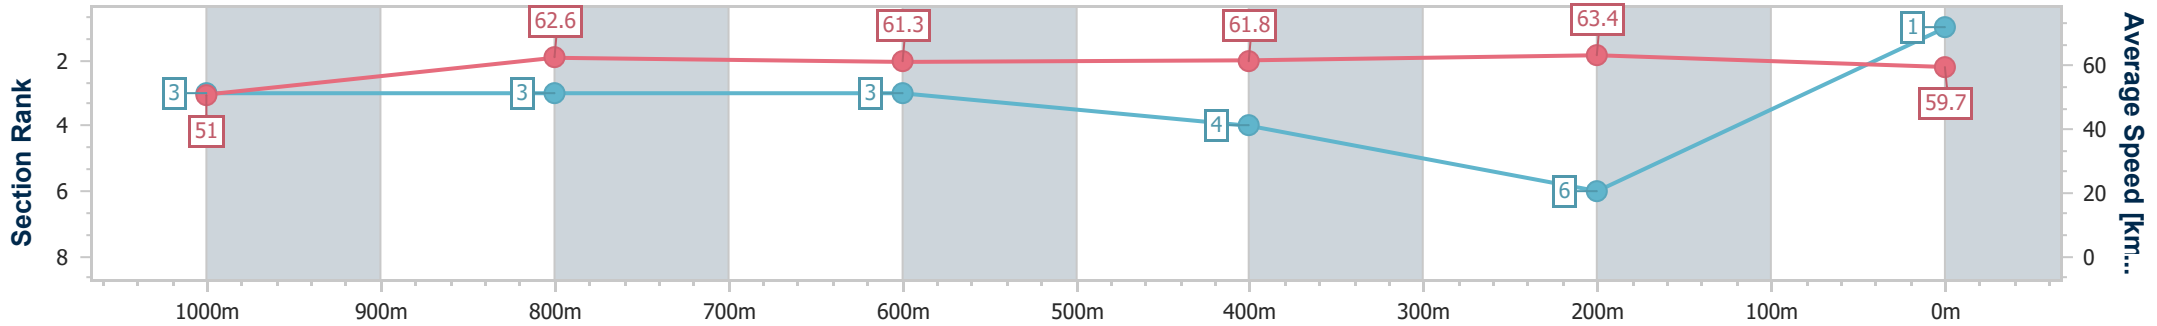

BRISBANE
 RACING CLUB

Section	Overall	1000m	800m	600m	400m	200m
Section Times	1:12.63 [1] (0:14.15)	0:58.48 [3] (0:11.62)	0:46.86 [3] (0:11.76)	0:35.10 [3] (0:11.69)	0:23.41 [4] (0:11.35)	0:12.06 [6] (0:12.06)
Average Speed [km/h]	51.0	62.6	61.3	61.8	63.4	59.7
Top Speed [km/h]	62.9	63.8	62.4	63.2	64.7	63.0
Avg. Dist. to Rail [m]	0.9	1.8	0.8	0.4	1.9	1.6
Avg. Stride Freq. [Hz]	2.2	2.3	2.2	2.2	2.3	2.2
Avg. Stride Length [m]	6.5	7.7	7.7	7.6	7.7	7.4