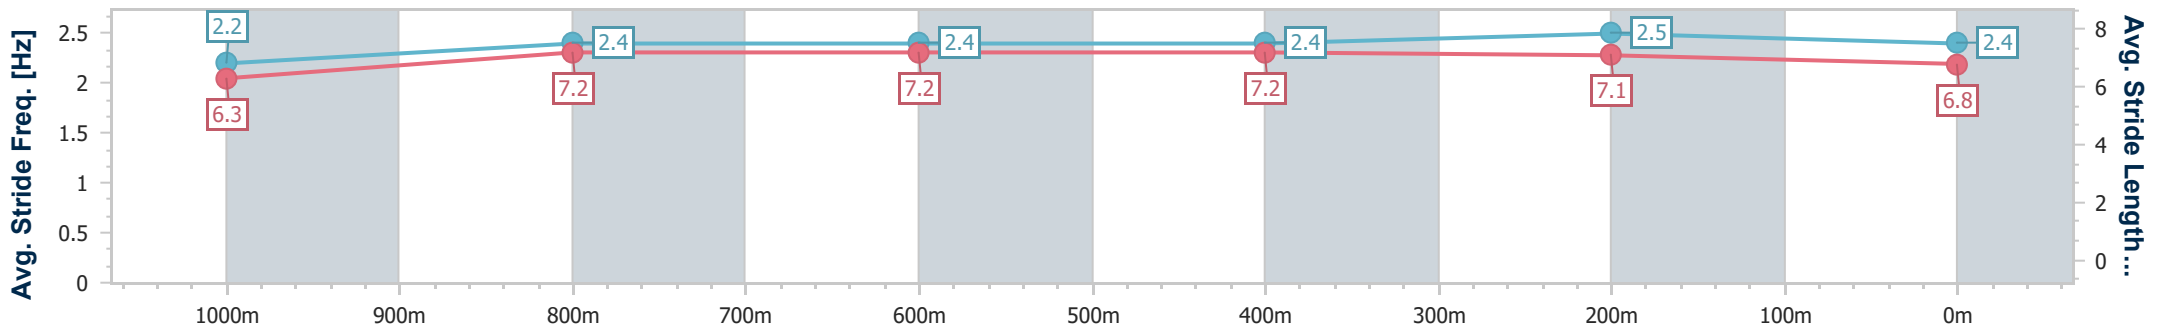

Horse/Jockey Name	Mishani Ambitious
Final Rank	2
Fastest Section Time (Section)	0:11.11 (400m)
Top Speed [km/h] (Section)	65.8 (400m)
Race State	Finished

Eagle Farm QLD Professional
Race 1: GIRLS DAY OUT 4 MARCH QTIS Two-Year-Old Maiden
Plate - 1200m
22 February 2023 - 13:34
Track Rating: Good 4, Weather: Overcast, Rail Position: +10m
Entire

BRISBANE
RACING CLUB

Section	Overall	1000m	800m	600m	400m	200m								
Section Times	1:12.88 [2] (0:14.63)	0:58.25 [6] (0:11.70)	0:46.55 [6] (0:11.57)	0:34.98 [5] (0:11.49)	0:23.49 [5] (0:11.11)	0:12.38 [2] (0:12.38)								
Average Speed [km/h]	49.4	62.5	62.4	63.6	64.9	58.1								
Top Speed [km/h]	62.7	64.0	64.8	65.4	65.8	64.1								
Avg. Dist. to Rail [m]	4.2	3.0	0.5	3.4	6.0	4.9								
Avg. Stride Freq. [Hz]	2.2	2.4	2.4	2.4	2.5	2.4								
Avg. Stride Length [m]	6.3	7.2	7.2	7.2	7.1	6.8								

- [ ] Ranking at each section and finish
- -.-.- No data available at this section
- NA No data available