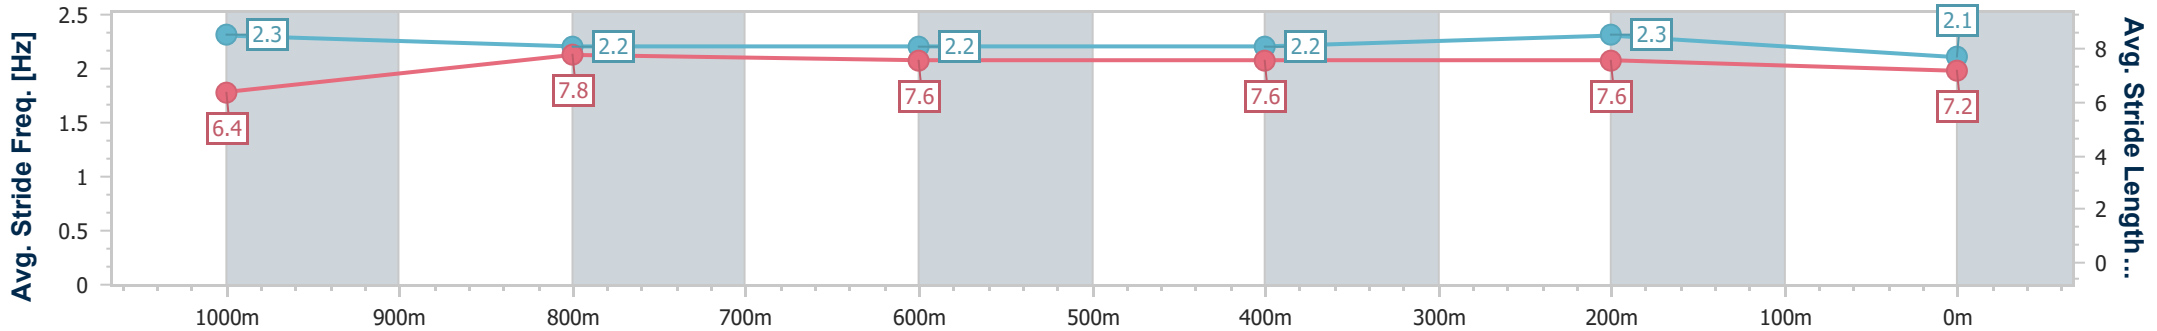

Horse/Jockey Name	Approval
Final Rank	6
Fastest Section Time (Section)	0:11.50 (1000m)
Top Speed [km/h] (Section)	63.5 (400m)
Race State	Finished

Eagle Farm QLD Professional
Race 1: GIRLS DAY OUT 4 MARCH QTIS Two-Year-Old Maiden
Plate - 1200m
22 February 2023 - 13:34
Track Rating: Good 4, Weather: Overcast, Rail Position: +10m
Entire

BRISBANE
RACING CLUB

Section	Overall	1000m	800m	600m	400m	200m								
Section Times	1:13.54 [6] (0:13.95)	0:59.59 [1] (0:11.50)	0:48.09 [1] (0:11.82)	0:36.27 [1] (0:11.72)	0:24.55 [1] (0:11.58)	0:12.97 [4] (0:12.97)								
Average Speed [km/h]	51.7	62.6	60.8	61.6	62.1	55.6								
Top Speed [km/h]	63.0	63.5	62.1	62.8	63.5	60.0								
Avg. Dist. to Rail [m]	1.5	0.5	0.4	0.5	0.7	2.9								
Avg. Stride Freq. [Hz]	2.3	2.2	2.2	2.2	2.3	2.1								
Avg. Stride Length [m]	6.4	7.8	7.6	7.6	7.6	7.2								

- [ ] Ranking at each section and finish
- -.-.- No data available at this section
- NA No data available