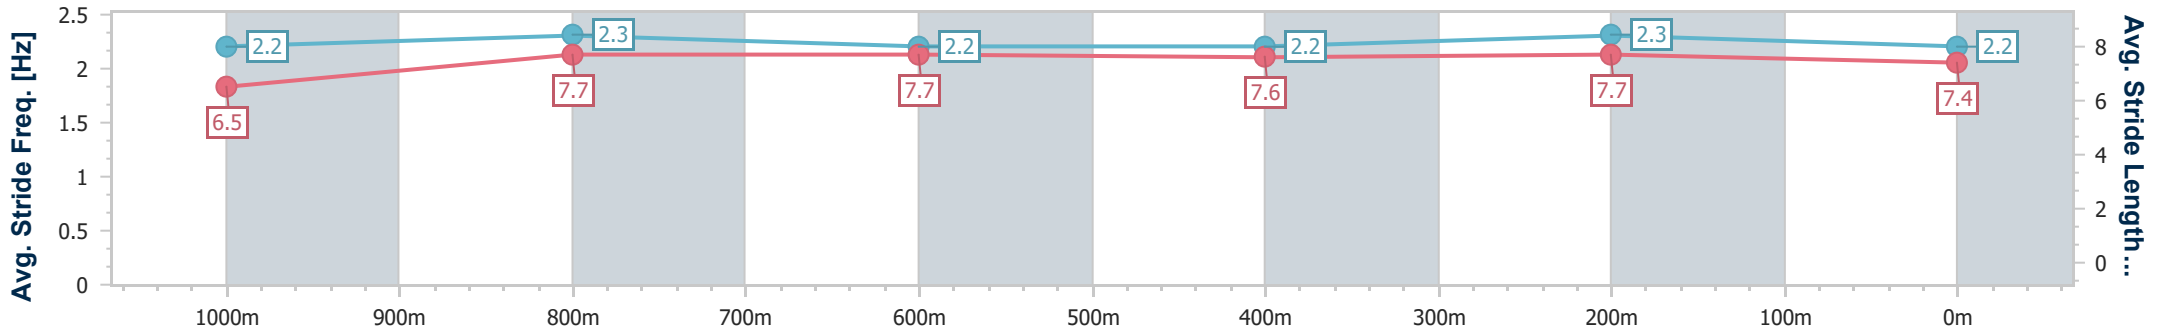

BRISBANE
 RACING CLUB

Section	Overall	1000m	800m	600m	400m	200m
Section Times	1:12.63 [1] (0:14.15)	0:58.48 [3] (0:11.62)	0:46.86 [3] (0:11.76)	0:35.10 [3] (0:11.69)	0:23.41 [4] (0:11.35)	0:12.06 [6] (0:12.06)
Average Speed [km/h]	51.0	62.6	61.3	61.8	63.4	59.7
Top Speed [km/h]	62.9	63.8	62.4	63.2	64.7	63.0
Avg. Dist. to Rail [m]	0.9	1.8	0.8	0.4	1.9	1.6
Avg. Stride Freq. [Hz]	2.2	2.3	2.2	2.2	2.3	2.2
Avg. Stride Length [m]	6.5	7.7	7.7	7.6	7.7	7.4