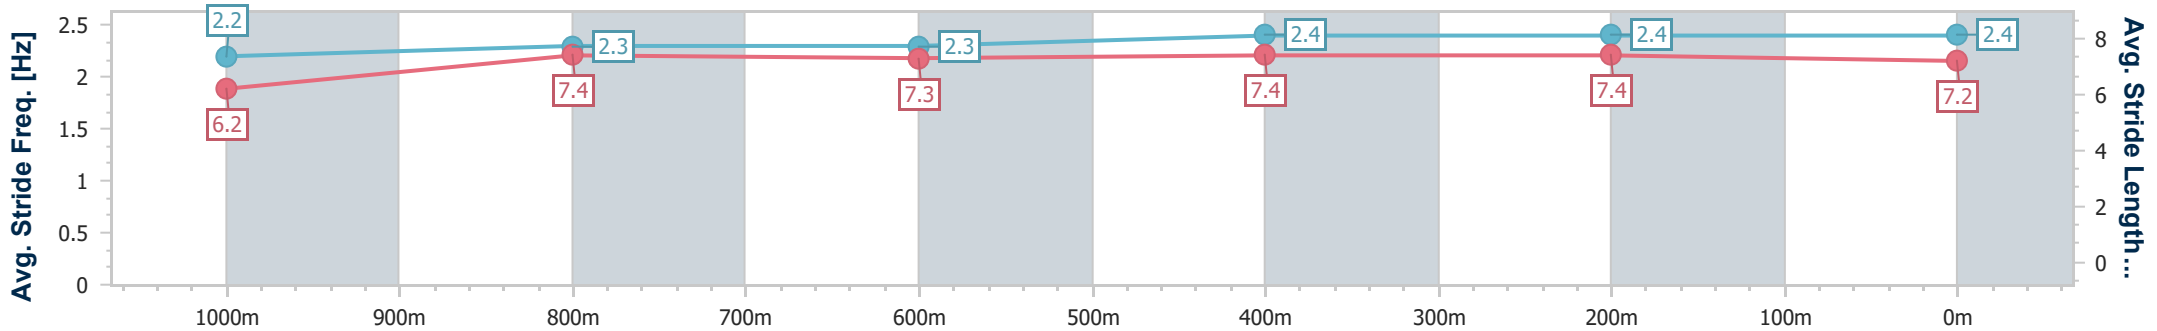

BRISBANE RACING CLUB

Section	Overall	1000m	800m	600m	400m	200m
Section Times	1:12.39 [1] (0:14.66)	0:57.73 [6] (0:11.97)	0:45.76 [6] (0:11.94)	0:33.82 [6] (0:11.47)	0:22.35 [4] (0:10.81)	0:11.54 [2] (0:11.54)
Average Speed [km/h]	49.3	61.2	61.0	63.7	66.7	62.4
Top Speed [km/h]	61.1	62.0	61.8	66.9	67.8	66.6
Avg. Dist. to Rail [m]	4.4	3.3	2.6	3.0	3.2	0.6
Avg. Stride Freq. [Hz]	2.2	2.3	2.3	2.4	2.4	2.4
Avg. Stride Length [m]	6.2	7.4	7.3	7.4	7.4	7.2