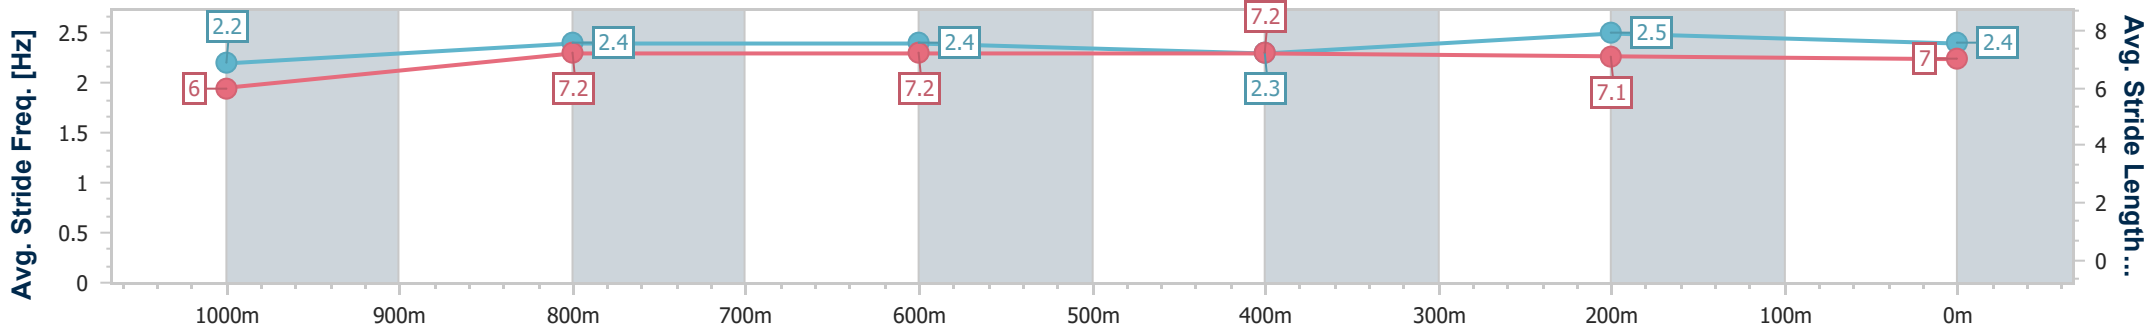

Horse/Jockey Name	Flying Maple
Final Rank	7
Fastest Section Time (Section)	0:11.15 (400m)
Top Speed [km/h] (Section)	65.9 (400m)
Race State	Finished

Eagle Farm QLD Professional
Race 1: BRC MEMBERSHIP QTIS Two-Year-Old Handicap - 1200m
18 February 2023 - 12:02
Track Rating: Good 4, Weather: Fine, Rail Position: +2m Entire Course

BRISBANE RACING CLUB

Section	Overall	1000m	800m	600m	400m	200m								
Section Times	1:13.61 [7] (0:15.03)	0:58.58 [8] (0:11.87)	0:46.71 [8] (0:11.85)	0:34.86 [7] (0:11.92)	0:22.94 [8] (0:11.15)	0:11.79 [8] (0:11.79)								
Average Speed [km/h]	48.0	61.0	61.1	60.8	64.6	61.1								
Top Speed [km/h]	60.8	63.1	63.0	63.2	65.9	63.5								
Avg. Dist. to Rail [m]	2.3	1.1	1.0	1.5	3.5	3.1								
Avg. Stride Freq. [Hz]	2.2	2.4	2.4	2.3	2.5	2.4								
Avg. Stride Length [m]	6.0	7.2	7.2	7.2	7.1	7.0								

- [ ] Ranking at each section and finish
- -.-.- No data available at this section
- NA No data available