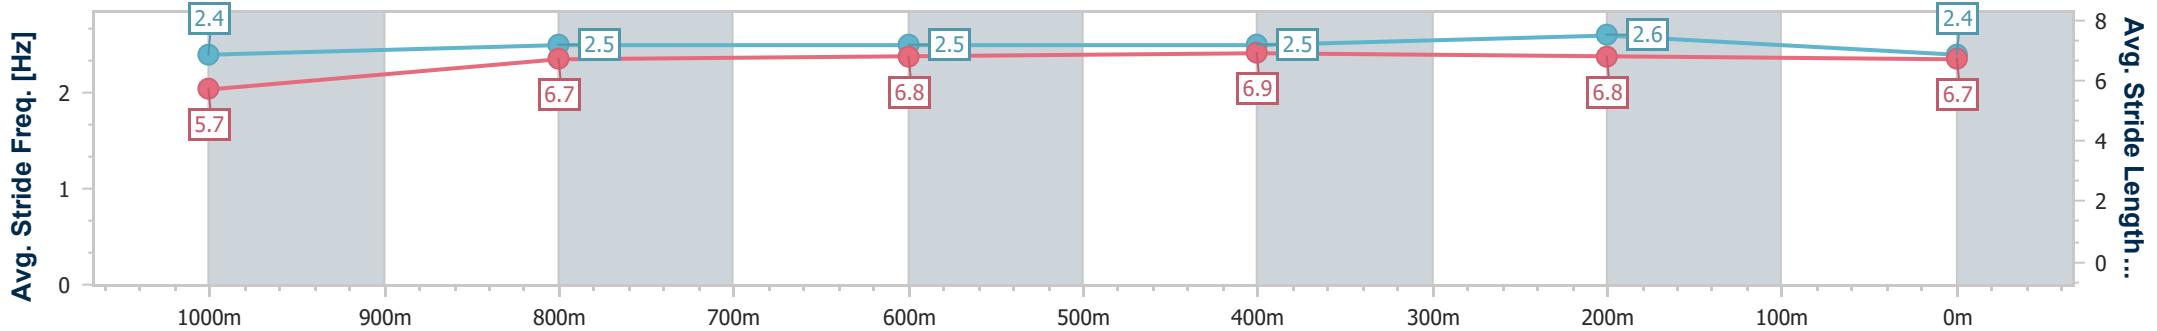

Horse/Jockey Name	Ashigaru
Final Rank	6
Fastest Section Time (Section)	0:11.29 (400m)
Top Speed [km/h] (Section)	64.8 (400m)
Race State	Finished

Eagle Farm QLD Professional
Race 1: BRC MEMBERSHIP QTIS Two-Year-Old Handicap - 1200m
18 February 2023 - 12:02
Track Rating: Good 4, Weather: Fine, Rail Position: +2m Entire Course

BRISBANE RACING CLUB

Section	Overall	1000m	800m	600m	400m	200m								
Section Times	1:13.35 [6] (0:14.30)	0:59.05 [2] (0:11.84)	0:47.21 [2] (0:11.90)	0:35.31 [1] (0:11.77)	0:23.54 [1] (0:11.29)	0:12.25 [5] (0:12.25)								
Average Speed [km/h]	50.4	61.7	60.9	61.4	63.9	58.7								
Top Speed [km/h]	63.5	63.0	61.1	63.4	64.8	61.2								
Avg. Dist. to Rail [m]	2.7	2.8	1.4	1.0	1.6	1.7								
Avg. Stride Freq. [Hz]	2.4	2.5	2.5	2.5	2.6	2.4								
Avg. Stride Length [m]	5.7	6.7	6.8	6.9	6.8	6.7								

- [ ] Ranking at each section and finish
- -.-.- No data available at this section
- NA No data available