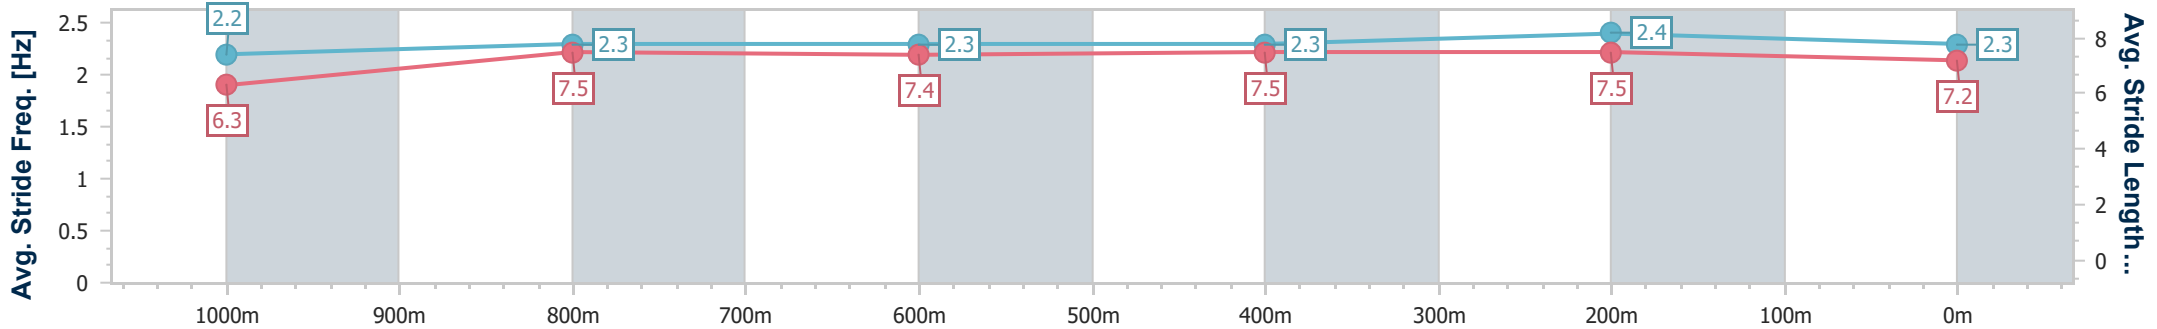

Horse/Jockey Name	Guchi Diva
Final Rank	3
Fastest Section Time (Section)	0:10.97 (400m)
Top Speed [km/h] (Section)	68.0 (400m)
Race State	Finished

Eagle Farm QLD Professional
Race 1: BRC MEMBERSHIP QTIS Two-Year-Old Handicap - 1200m
18 February 2023 - 12:02
Track Rating: Good 4, Weather: Fine, Rail Position: +2m Entire Course

BRISBANE RACING CLUB

Section	Overall	1000m	800m	600m	400m	200m
Section Times	1:12.76 [3] (0:14.42)	0:58.34 [3] (0:11.86)	0:46.48 [3] (0:11.93)	0:34.55 [3] (0:11.76)	0:22.79 [3] (0:10.97)	0:11.82 [3] (0:11.82)
Average Speed [km/h]	49.9	61.3	60.6	61.6	65.6	60.9
Top Speed [km/h]	61.3	61.8	61.6	64.2	68.0	65.0
Avg. Dist. to Rail [m]	0.9	1.8	1.1	1.0	2.9	5.8
Avg. Stride Freq. [Hz]	2.2	2.3	2.3	2.3	2.4	2.3
Avg. Stride Length [m]	6.3	7.5	7.4	7.5	7.5	7.2

- [ ] Ranking at each section and finish
- -.-.- No data available at this section
- NA No data available