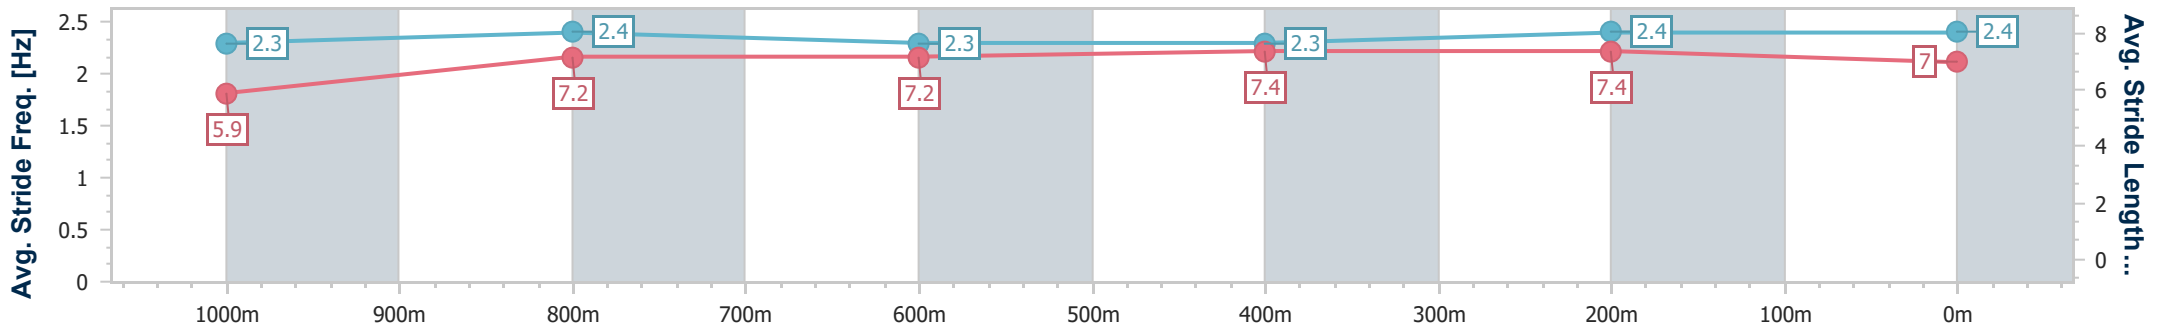

Horse/Jockey Name	Alloutatime
Final Rank	8
Fastest Section Time (Section)	0:11.19 (400m)
Top Speed [km/h] (Section)	64.9 (400m)
Race State	Finished

Eagle Farm QLD Professional
Race 1: BRC MEMBERSHIP QTIS Two-Year-Old Handicap - 1200m
18 February 2023 - 12:02
Track Rating: Good 4, Weather: Fine, Rail Position: +2m Entire Course

BRISBANE RACING CLUB

Section	Overall	1000m	800m	600m	400m	200m
Section Times	1:13.62 [8] (0:14.80)	0:58.82 [7] (0:11.81)	0:47.01 [5] (0:11.94)	0:35.07 [5] (0:11.89)	0:23.18 [6] (0:11.19)	0:11.99 [7] (0:11.99)
Average Speed [km/h]	48.7	61.2	60.7	61.3	64.3	60.1
Top Speed [km/h]	61.2	62.0	61.2	64.2	64.9	63.5
Avg. Dist. to Rail [m]	1.9	0.8	1.4	2.5	3.5	1.4
Avg. Stride Freq. [Hz]	2.3	2.4	2.3	2.3	2.4	2.4
Avg. Stride Length [m]	5.9	7.2	7.2	7.4	7.4	7.0

- [ ] Ranking at each section and finish
- -.-.- No data available at this section
- NA No data available