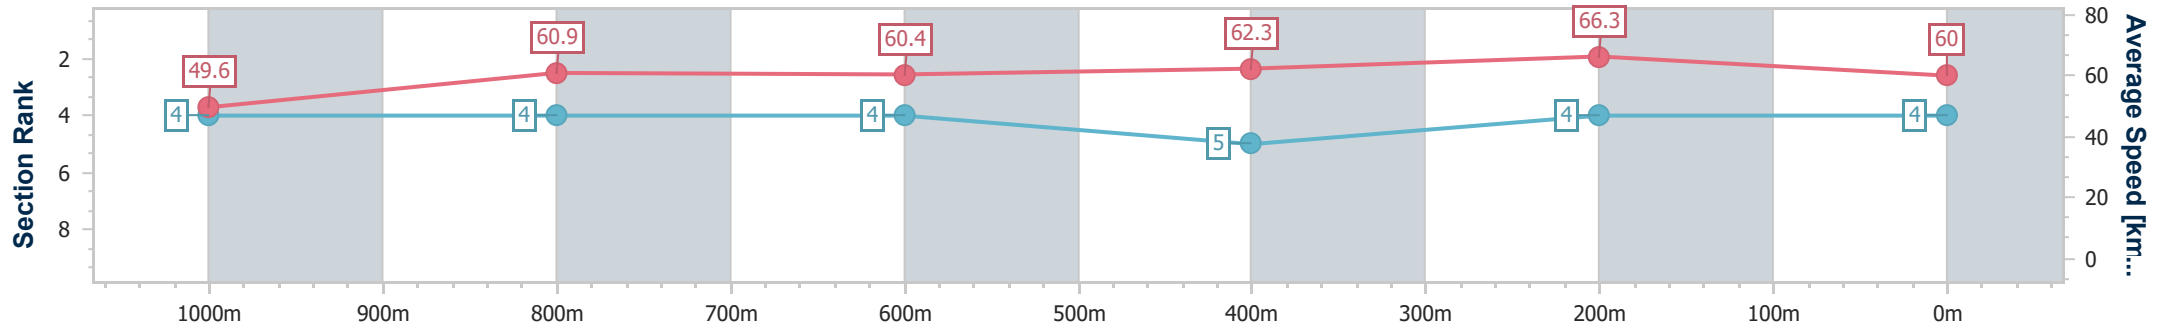

Horse/Jockey Name	Smart Recognition
Final Rank	4
Fastest Section Time (Section)	0:10.85 (400m)
Top Speed [km/h] (Section)	67.6 (400m)
Race State	Finished

Eagle Farm QLD Professional
Race 1: BRC MEMBERSHIP QTIS Two-Year-Old Handicap - 1200m
18 February 2023 - 12:02
Track Rating: Good 4, Weather: Fine, Rail Position: +2m Entire Course

BRISBANE RACING CLUB

Section	Overall	1000m	800m	600m	400m	200m
Section Times	1:13.02 [4] (0:14.53)	0:58.49 [4] (0:11.91)	0:46.58 [4] (0:12.03)	0:34.55 [4] (0:11.71)	0:22.84 [5] (0:10.85)	0:11.99 [4] (0:11.99)
Average Speed [km/h]	49.6	60.9	60.4	62.3	66.3	60.0
Top Speed [km/h]	61.6	62.1	61.4	65.9	67.6	64.0
Avg. Dist. to Rail [m]	0.7	1.6	1.7	2.7	4.7	5.3
Avg. Stride Freq. [Hz]	2.2	2.3	2.3	2.3	2.4	2.3
Avg. Stride Length [m]	6.2	7.4	7.5	7.6	7.6	7.2

- [ ] Ranking at each section and finish
- -.-.- No data available at this section
- NA No data available