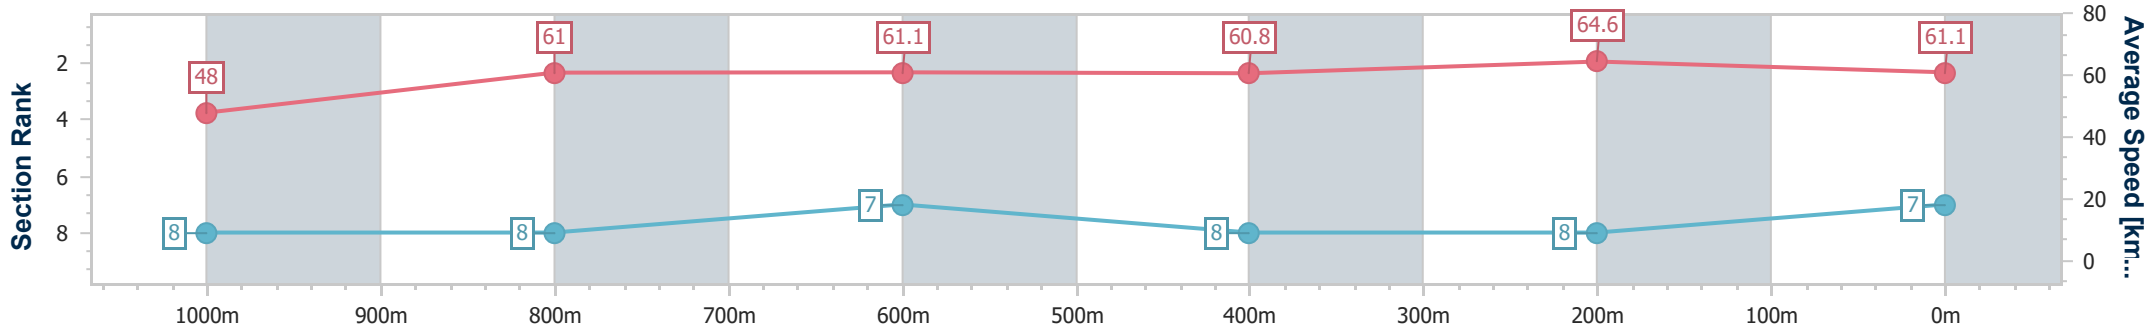

Horse/Jockey Name	Flying Maple
Final Rank	7
Fastest Section Time (Section)	0:11.15 (400m)
Top Speed [km/h] (Section)	65.9 (400m)
Race State	Finished

Eagle Farm QLD Professional
Race 1: BRC MEMBERSHIP QTIS Two-Year-Old Handicap - 1200m
18 February 2023 - 12:02
Track Rating: Good 4, Weather: Fine, Rail Position: +2m Entire Course

BRISBANE RACING CLUB

Section	Overall	1000m	800m	600m	400m	200m								
Section Times	1:13.61 [7] (0:15.03)	0:58.58 [8] (0:11.87)	0:46.71 [8] (0:11.85)	0:34.86 [7] (0:11.92)	0:22.94 [8] (0:11.15)	0:11.79 [8] (0:11.79)								
Average Speed [km/h]	48.0	61.0	61.1	60.8	64.6	61.1								
Top Speed [km/h]	60.8	63.1	63.0	63.2	65.9	63.5								
Avg. Dist. to Rail [m]	2.3	1.1	1.0	1.5	3.5	3.1								
Avg. Stride Freq. [Hz]	2.2	2.4	2.4	2.3	2.5	2.4								
Avg. Stride Length [m]	6.0	7.2	7.2	7.2	7.1	7.0								

- [ ] Ranking at each section and finish
- -.-.- No data available at this section
- NA No data available