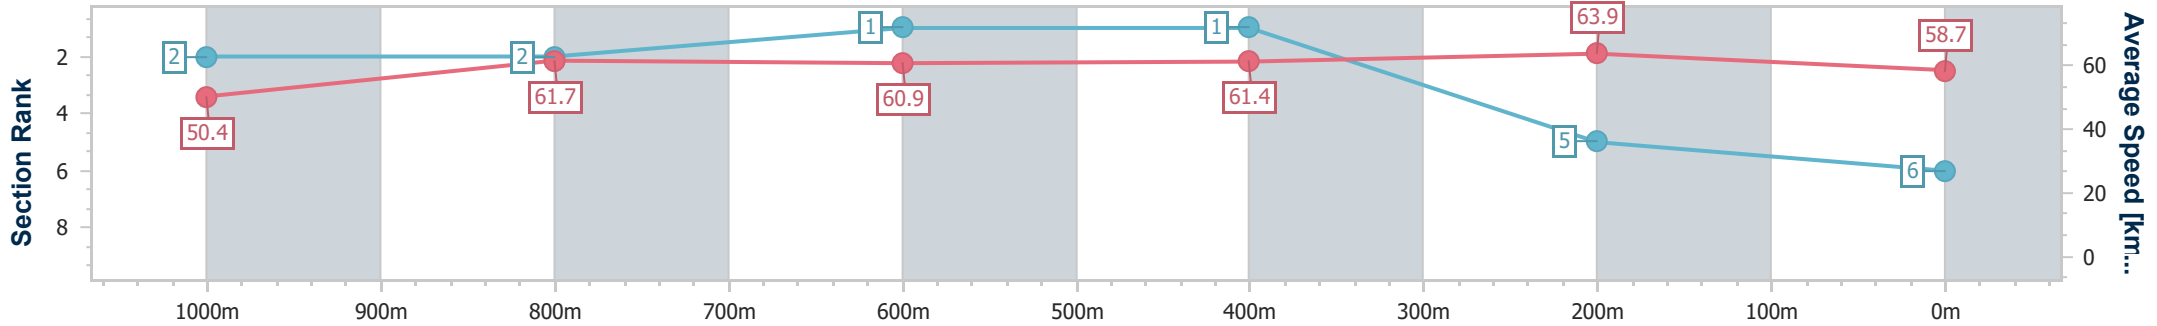

Horse/Jockey Name	Ashigaru
Final Rank	6
Fastest Section Time (Section)	0:11.29 (400m)
Top Speed [km/h] (Section)	64.8 (400m)
Race State	Finished

Eagle Farm QLD Professional
Race 1: BRC MEMBERSHIP QTIS Two-Year-Old Handicap - 1200m
18 February 2023 - 12:02
Track Rating: Good 4, Weather: Fine, Rail Position: +2m Entire Course

BRISBANE RACING CLUB

Section	Overall	1000m	800m	600m	400m	200m								
Section Times	1:13.35 [6] (0:14.30)	0:59.05 [2] (0:11.84)	0:47.21 [2] (0:11.90)	0:35.31 [1] (0:11.77)	0:23.54 [1] (0:11.29)	0:12.25 [5] (0:12.25)								
Average Speed [km/h]	50.4	61.7	60.9	61.4	63.9	58.7								
Top Speed [km/h]	63.5	63.0	61.1	63.4	64.8	61.2								
Avg. Dist. to Rail [m]	2.7	2.8	1.4	1.0	1.6	1.7								
Avg. Stride Freq. [Hz]	2.4	2.5	2.5	2.5	2.6	2.4								
Avg. Stride Length [m]	5.7	6.7	6.8	6.9	6.8	6.7								

- [ ] Ranking at each section and finish
- -.-.- No data available at this section
- NA No data available