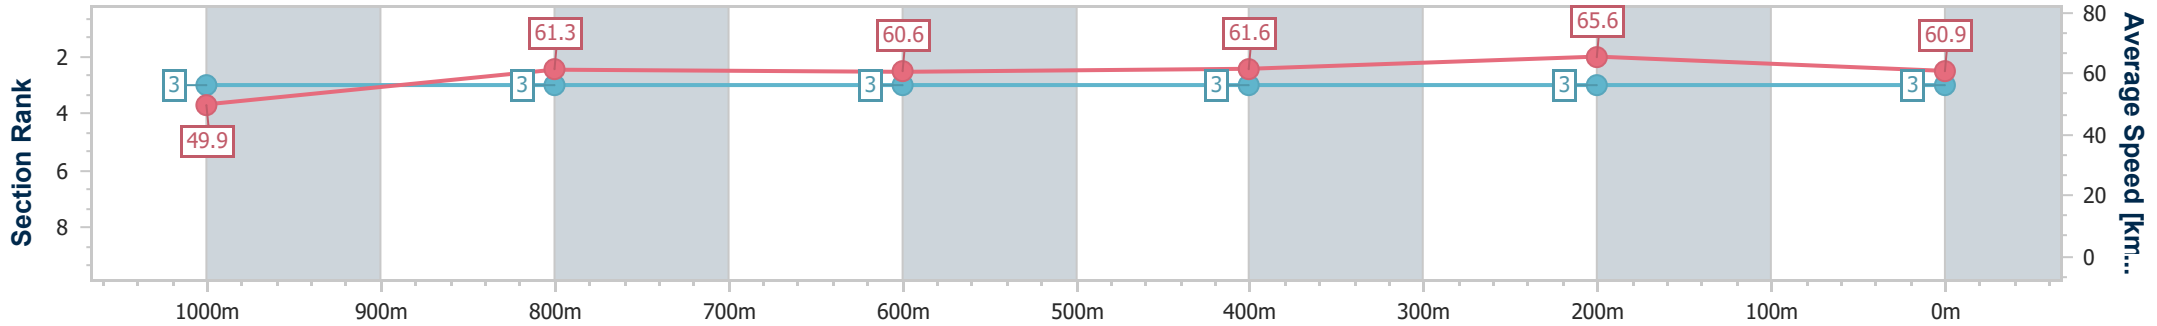

Horse/Jockey Name	Guchi Diva
Final Rank	3
Fastest Section Time (Section)	0:10.97 (400m)
Top Speed [km/h] (Section)	68.0 (400m)
Race State	Finished

Eagle Farm QLD Professional
Race 1: BRC MEMBERSHIP QTIS Two-Year-Old Handicap - 1200m
18 February 2023 - 12:02
Track Rating: Good 4, Weather: Fine, Rail Position: +2m Entire Course

BRISBANE RACING CLUB

Section	Overall	1000m	800m	600m	400m	200m
Section Times	1:12.76 [3] (0:14.42)	0:58.34 [3] (0:11.86)	0:46.48 [3] (0:11.93)	0:34.55 [3] (0:11.76)	0:22.79 [3] (0:10.97)	0:11.82 [3] (0:11.82)
Average Speed [km/h]	49.9	61.3	60.6	61.6	65.6	60.9
Top Speed [km/h]	61.3	61.8	61.6	64.2	68.0	65.0
Avg. Dist. to Rail [m]	0.9	1.8	1.1	1.0	2.9	5.8
Avg. Stride Freq. [Hz]	2.2	2.3	2.3	2.3	2.4	2.3
Avg. Stride Length [m]	6.3	7.5	7.4	7.5	7.5	7.2

- [ ] Ranking at each section and finish
- -.-.- No data available at this section
- NA No data available