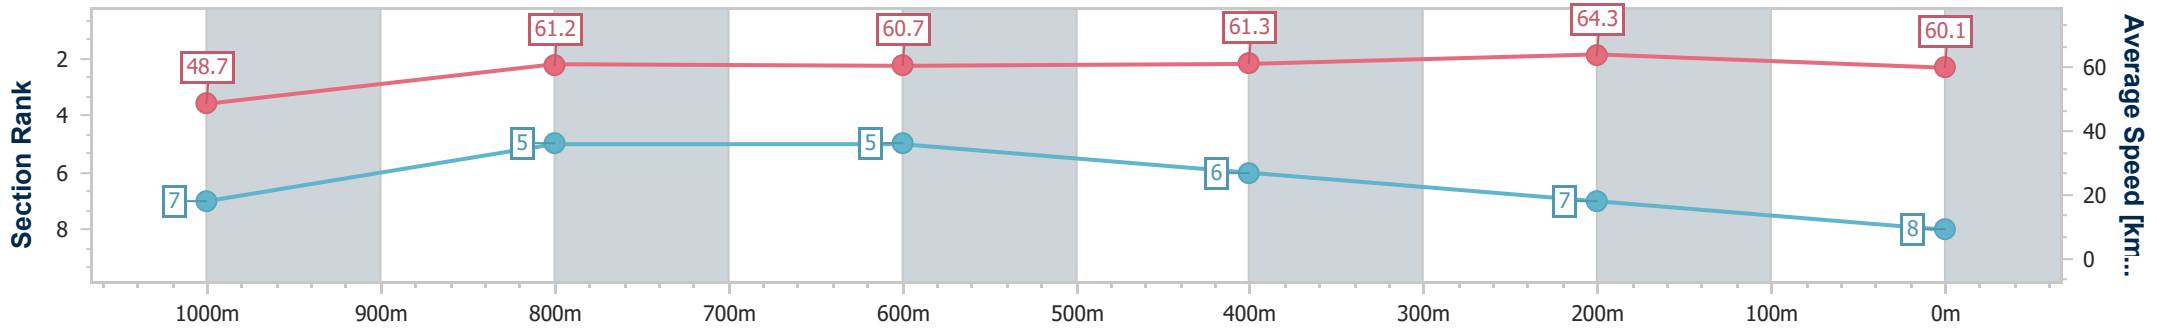

Horse/Jockey Name	Alloutatime
Final Rank	8
Fastest Section Time (Section)	0:11.19 (400m)
Top Speed [km/h] (Section)	64.9 (400m)
Race State	Finished

Eagle Farm QLD Professional
Race 1: BRC MEMBERSHIP QTIS Two-Year-Old Handicap - 1200m
18 February 2023 - 12:02
Track Rating: Good 4, Weather: Fine, Rail Position: +2m Entire Course

BRISBANE RACING CLUB

Section	Overall	1000m	800m	600m	400m	200m
Section Times	1:13.62 [8] (0:14.80)	0:58.82 [7] (0:11.81)	0:47.01 [5] (0:11.94)	0:35.07 [5] (0:11.89)	0:23.18 [6] (0:11.19)	0:11.99 [7] (0:11.99)
Average Speed [km/h]	48.7	61.2	60.7	61.3	64.3	60.1
Top Speed [km/h]	61.2	62.0	61.2	64.2	64.9	63.5
Avg. Dist. to Rail [m]	1.9	0.8	1.4	2.5	3.5	1.4
Avg. Stride Freq. [Hz]	2.3	2.4	2.3	2.3	2.4	2.4
Avg. Stride Length [m]	5.9	7.2	7.2	7.4	7.4	7.0

- [ ] Ranking at each section and finish
- -.-.- No data available at this section
- NA No data available