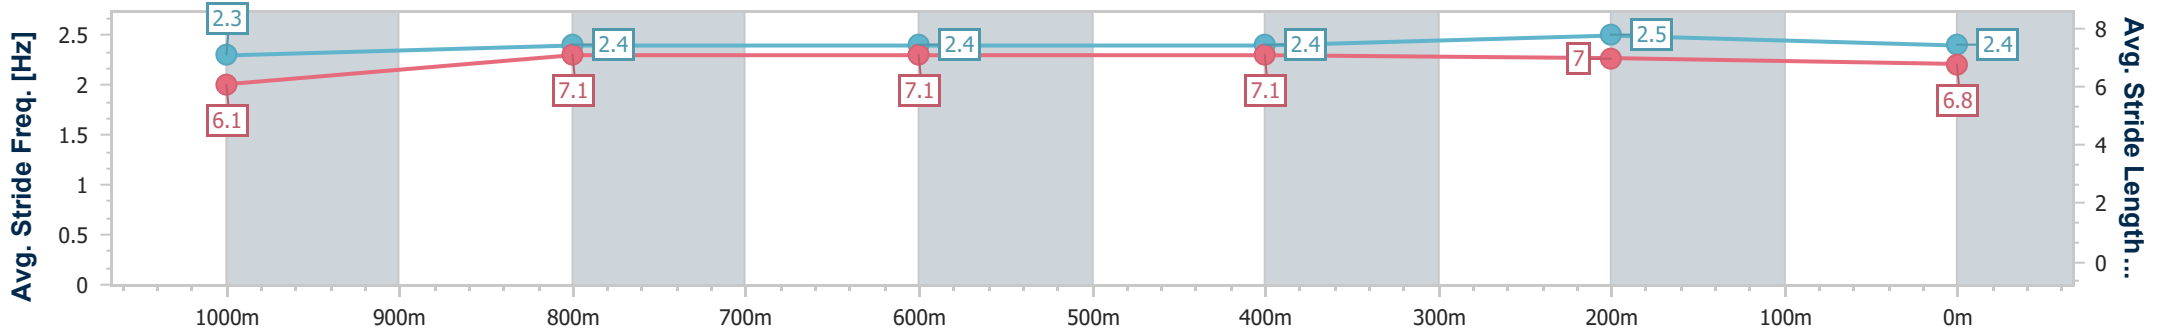

Horse/Jockey Name	Nazorian
Final Rank	2
Fastest Section Time (Section)	0:10.83 (400m)
Top Speed [km/h] (Section)	67.9 (400m)
Race State	Finished

Eagle Farm QLD Professional
Race 1: BRC MEMBERSHIP QTIS Two-Year-Old Handicap - 1200m
18 February 2023 - 12:02
Track Rating: Good 4, Weather: Fine, Rail Position: +2m Entire Course

BRISBANE
RACING CLUB

Section	Overall	1000m	800m	600m	400m	200m
Section Times	1:12.66 [2] (0:14.12)	0:58.54 [1] (0:11.94)	0:46.60 [1] (0:11.99)	0:34.61 [2] (0:11.77)	0:22.84 [2] (0:10.83)	0:12.01 [1] (0:12.01)
Average Speed [km/h]	51.1	60.9	60.5	61.6	66.5	59.9
Top Speed [km/h]	61.7	61.8	61.5	65.9	67.9	64.3
Avg. Dist. to Rail [m]	1.0	2.0	1.3	1.5	1.9	1.0
Avg. Stride Freq. [Hz]	2.3	2.4	2.4	2.4	2.5	2.4
Avg. Stride Length [m]	6.1	7.1	7.1	7.1	7.0	6.8

- [ ] Ranking at each section and finish
- -.-.- No data available at this section
- NA No data available