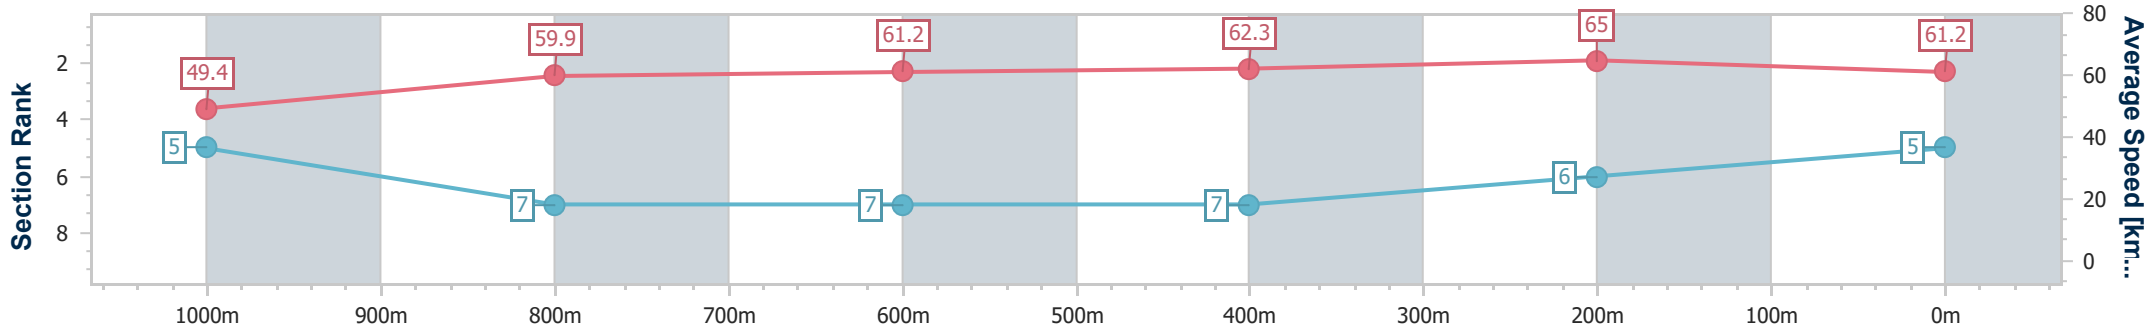

Horse/Jockey Name	Cryptic Sound
Final Rank	5
Fastest Section Time (Section)	0:11.06 (400m)
Top Speed [km/h] (Section)	66.4 (400m)
Race State	Finished

Eagle Farm QLD Professional
Race 1: BRC MEMBERSHIP QTIS Two-Year-Old Handicap - 1200m
18 February 2023 - 12:02
Track Rating: Good 4, Weather: Fine, Rail Position: +2m Entire Course

BRISBANE RACING CLUB

Section	Overall	1000m	800m	600m	400m	200m								
Section Times	1:13.32 [5] (0:14.60)	0:58.72 [5] (0:12.24)	0:46.48 [7] (0:11.91)	0:34.57 [7] (0:11.74)	0:22.83 [7] (0:11.06)	0:11.77 [6] (0:11.77)								
Average Speed [km/h]	49.4	59.9	61.2	62.3	65.0	61.2								
Top Speed [km/h]	60.2	62.1	62.5	64.8	66.4	63.6								
Avg. Dist. to Rail [m]	5.5	3.6	2.6	3.1	5.6	5.4								
Avg. Stride Freq. [Hz]	2.3	2.3	2.3	2.3	2.3	2.2								
Avg. Stride Length [m]	6.0	7.1	7.4	7.4	7.5	7.6								

- [ ] Ranking at each section and finish
- -.-.-.- No data available at this section
- NA No data available