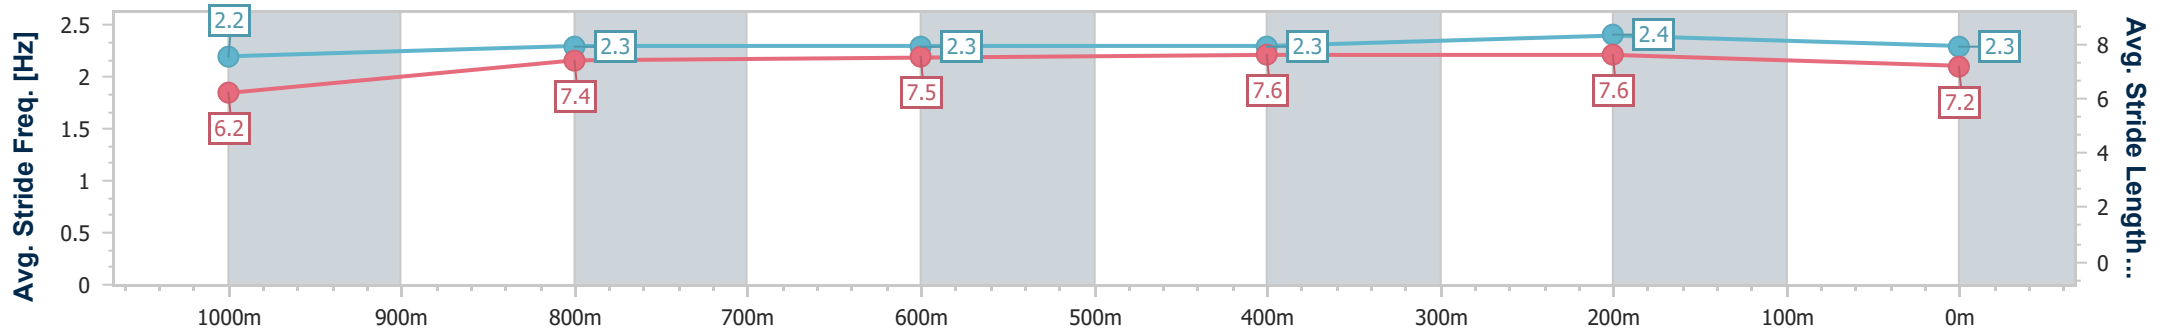

Horse/Jockey Name	Smart Recognition
Final Rank	4
Fastest Section Time (Section)	0:10.85 (400m)
Top Speed [km/h] (Section)	67.6 (400m)
Race State	Finished

Eagle Farm QLD Professional
Race 1: BRC MEMBERSHIP QTIS Two-Year-Old Handicap - 1200m
18 February 2023 - 12:02
Track Rating: Good 4, Weather: Fine, Rail Position: +2m Entire Course

BRISBANE RACING CLUB

Section	Overall	1000m	800m	600m	400m	200m
Section Times	1:13.02 [4] (0:14.53)	0:58.49 [4] (0:11.91)	0:46.58 [4] (0:12.03)	0:34.55 [4] (0:11.71)	0:22.84 [5] (0:10.85)	0:11.99 [4] (0:11.99)
Average Speed [km/h]	49.6	60.9	60.4	62.3	66.3	60.0
Top Speed [km/h]	61.6	62.1	61.4	65.9	67.6	64.0
Avg. Dist. to Rail [m]	0.7	1.6	1.7	2.7	4.7	5.3
Avg. Stride Freq. [Hz]	2.2	2.3	2.3	2.3	2.4	2.3
Avg. Stride Length [m]	6.2	7.4	7.5	7.6	7.6	7.2

- [ ] Ranking at each section and finish
- -.-.- No data available at this section
- NA No data available