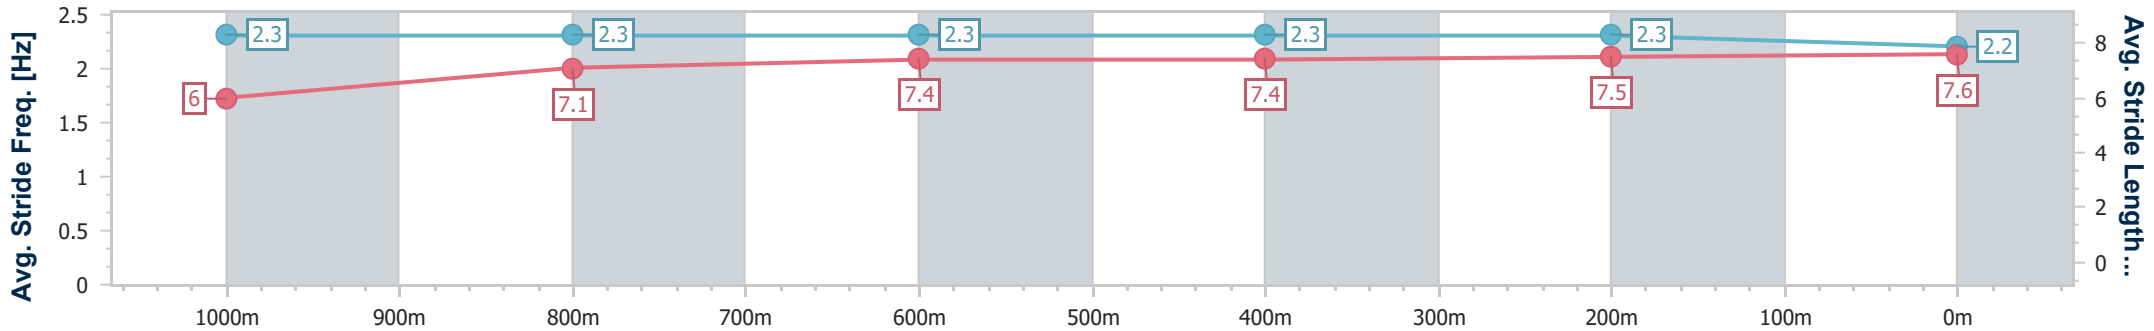

Horse/Jockey Name	Cryptic Sound
Final Rank	5
Fastest Section Time (Section)	0:11.06 (400m)
Top Speed [km/h] (Section)	66.4 (400m)
Race State	Finished

Eagle Farm QLD Professional
Race 1: BRC MEMBERSHIP QTIS Two-Year-Old Handicap - 1200m
18 February 2023 - 12:02
Track Rating: Good 4, Weather: Fine, Rail Position: +2m Entire Course

BRISBANE RACING CLUB

Section	Overall	1000m	800m	600m	400m	200m								
Section Times	1:13.32 [5] (0:14.60)	0:58.72 [5] (0:12.24)	0:46.48 [7] (0:11.91)	0:34.57 [7] (0:11.74)	0:22.83 [7] (0:11.06)	0:11.77 [6] (0:11.77)								
Average Speed [km/h]	49.4	59.9	61.2	62.3	65.0	61.2								
Top Speed [km/h]	60.2	62.1	62.5	64.8	66.4	63.6								
Avg. Dist. to Rail [m]	5.5	3.6	2.6	3.1	5.6	5.4								
Avg. Stride Freq. [Hz]	2.3	2.3	2.3	2.3	2.3	2.2								
Avg. Stride Length [m]	6.0	7.1	7.4	7.4	7.5	7.6								

- [ ] Ranking at each section and finish
- -.-.-.- No data available at this section
- NA No data available