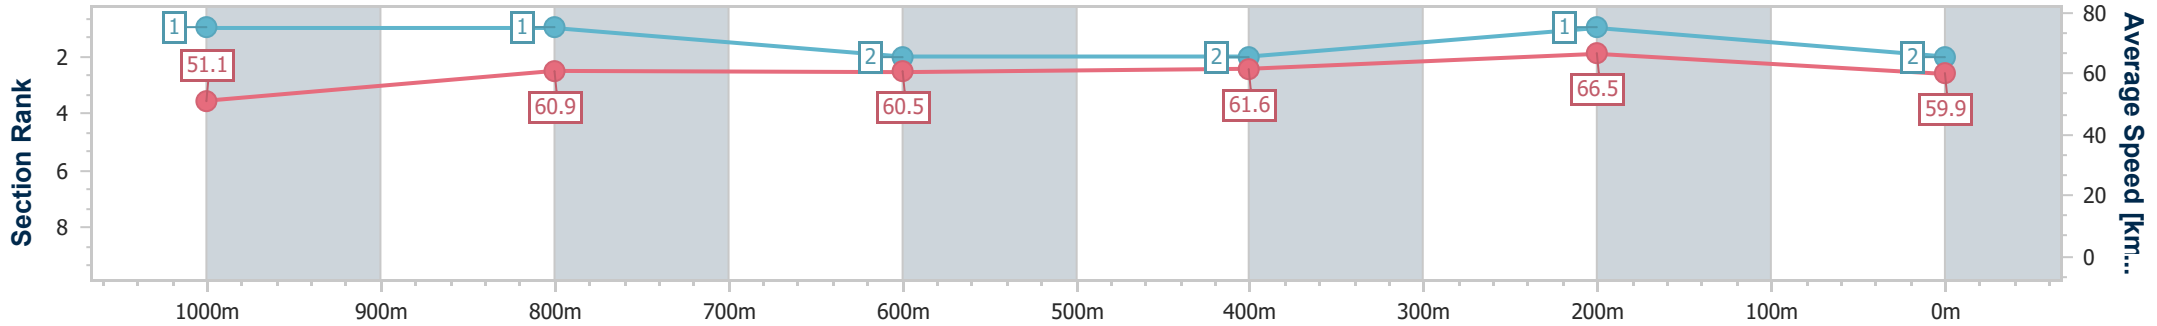

Horse/Jockey Name	Nazorian
Final Rank	2
Fastest Section Time (Section)	0:10.83 (400m)
Top Speed [km/h] (Section)	67.9 (400m)
Race State	Finished

Eagle Farm QLD Professional
Race 1: BRC MEMBERSHIP QTIS Two-Year-Old Handicap - 1200m
18 February 2023 - 12:02
Track Rating: Good 4, Weather: Fine, Rail Position: +2m Entire Course

BRISBANE
RACING CLUB

Section	Overall	1000m	800m	600m	400m	200m
Section Times	1:12.66 [2] (0:14.12)	0:58.54 [1] (0:11.94)	0:46.60 [1] (0:11.99)	0:34.61 [2] (0:11.77)	0:22.84 [2] (0:10.83)	0:12.01 [1] (0:12.01)
Average Speed [km/h]	51.1	60.9	60.5	61.6	66.5	59.9
Top Speed [km/h]	61.7	61.8	61.5	65.9	67.9	64.3
Avg. Dist. to Rail [m]	1.0	2.0	1.3	1.5	1.9	1.0
Avg. Stride Freq. [Hz]	2.3	2.4	2.4	2.4	2.5	2.4
Avg. Stride Length [m]	6.1	7.1	7.1	7.1	7.0	6.8

- [ ] Ranking at each section and finish
- -.-.- No data available at this section
- NA No data available