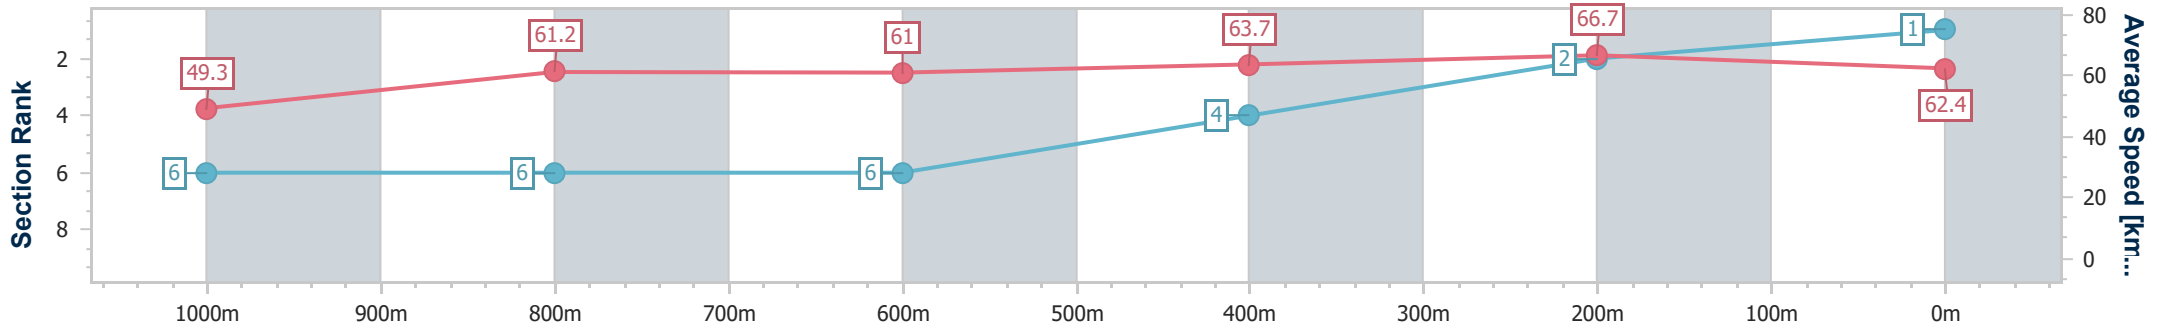

BRISBANE RACING CLUB

Section	Overall	1000m	800m	600m	400m	200m
Section Times	1:12.39 [1] (0:14.66)	0:57.73 [6] (0:11.97)	0:45.76 [6] (0:11.94)	0:33.82 [6] (0:11.47)	0:22.35 [4] (0:10.81)	0:11.54 [2] (0:11.54)
Average Speed [km/h]	49.3	61.2	61.0	63.7	66.7	62.4
Top Speed [km/h]	61.1	62.0	61.8	66.9	67.8	66.6
Avg. Dist. to Rail [m]	4.4	3.3	2.6	3.0	3.2	0.6
Avg. Stride Freq. [Hz]	2.2	2.3	2.3	2.4	2.4	2.4
Avg. Stride Length [m]	6.2	7.4	7.3	7.4	7.4	7.2