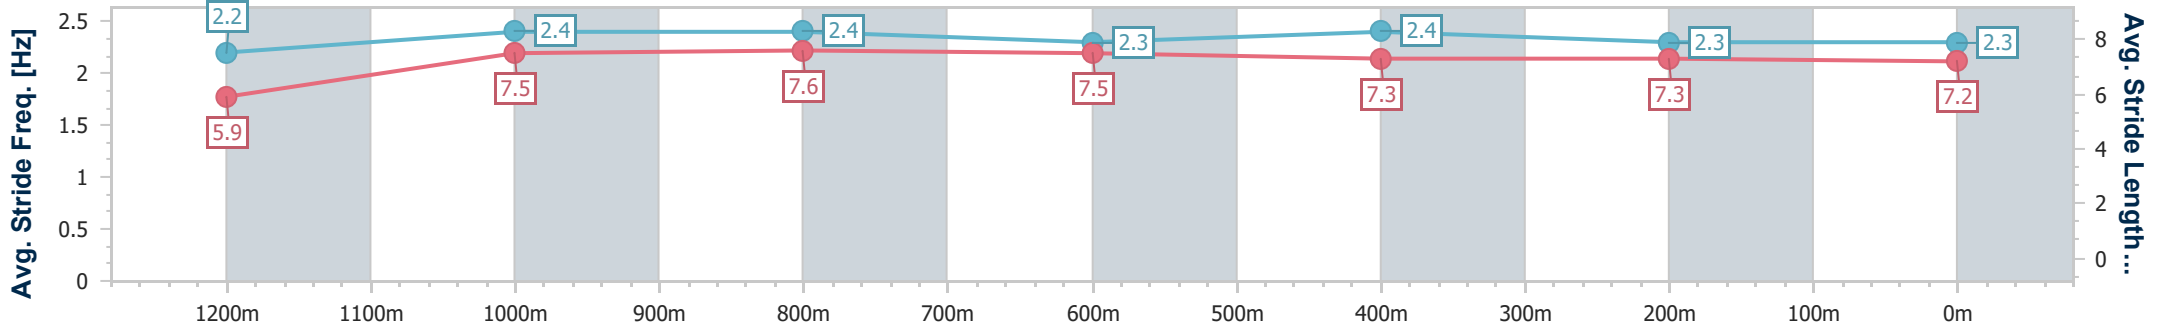

Horse/Jockey Name	Expensive To Keep
Final Rank	2
Fastest Section Time (Section)	0:11.01 (1200m)
Top Speed [km/h] (Section)	67.6 (1200m)
Race State	Finished

Ipswich QLD Professional
Race 9: SCHWEPPE'S RATINGS BAND 0 - 58 Handicap - 1350m

16 February 2023 - 17:40

Track Rating: Good 3, Weather: fine, Rail Position: +4m Entire

Section	Overall	1200m	1000m	800m	600m	400m	200m
Section Times	1:20.05 [2] (0:11.46)	1:08.59 [7] (0:11.01)	0:57.58 [7] (0:11.04)	0:46.54 [8] (0:11.35)	0:35.19 [8] (0:11.47)	0:23.72 [8] (0:11.82)	0:11.90 [6] (0:11.90)
Average Speed [km/h]	47.2	65.2	65.0	63.2	62.3	60.6	60.6
Top Speed [km/h]	63.5	67.6	66.3	64.1	64.1	61.2	60.8
Avg. Dist. to Rail [m]	2.5	0.8	0.8	1.3	1.6	1.3	2.3
Avg. Stride Freq. [Hz]	2.2	2.4	2.4	2.3	2.4	2.3	2.3
Avg. Stride Length [m]	5.9	7.5	7.6	7.5	7.3	7.3	7.2

- [ ] Ranking at each section and finish
- -.-.- No data available at this section
- NA No data available