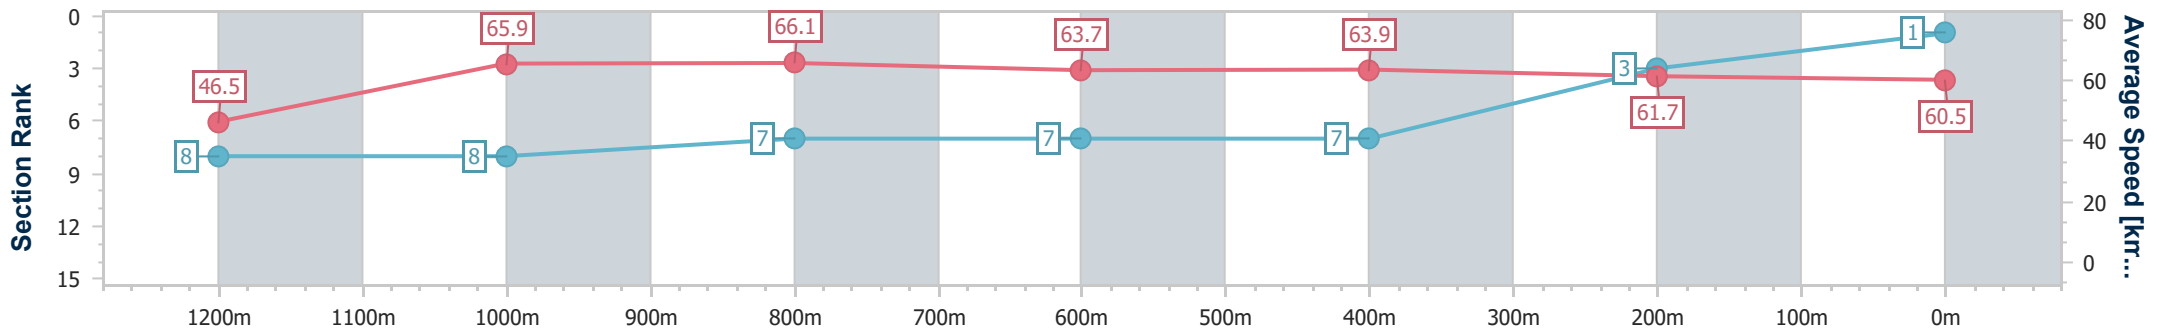

Ipswich QLD Professional

Race 9: SCHWEPPE'S RATINGS BAND 0 - 58 Handicap - 1350m

16 February 2023 - 17:40

Track Rating: Good 3, Weather: fine, Rail Position: +4m Entire

Section	Overall	1200m	1000m	800m	600m	400m	200m
Section Times	1:19.66 [1] (0:11.63)	1:08.03 [8] (0:10.92)	0:57.11 [8] (0:10.89)	0:46.22 [7] (0:11.29)	0:34.93 [7] (0:11.28)	0:23.65 [7] (0:11.74)	0:11.91 [3] (0:11.91)
Average Speed [km/h]	46.5	65.9	66.1	63.7	63.9	61.7	60.5
Top Speed [km/h]	63.1	68.2	67.7	64.5	65.1	62.7	61.9
Avg. Dist. to Rail [m]	5.0	0.8	0.4	0.3	0.3	2.2	3.0
Avg. Stride Freq. [Hz]	2.3	2.4	2.4	2.3	2.4	2.3	2.3
Avg. Stride Length [m]	5.7	7.7	7.6	7.6	7.3	7.2	7.2