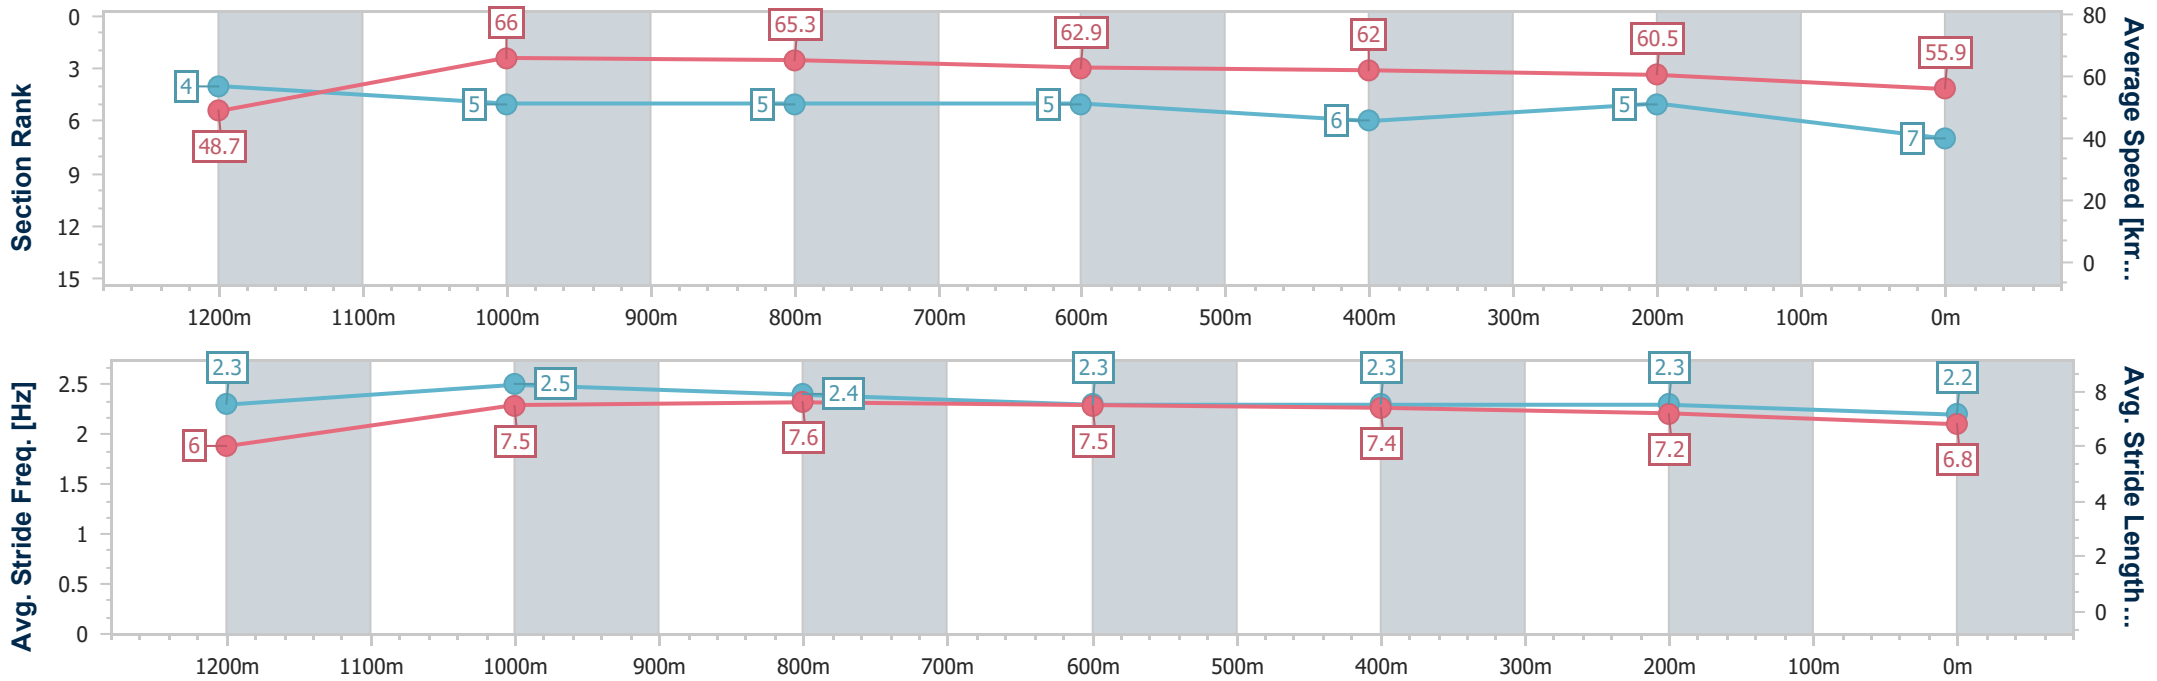

- [] Ranking at each section and finish
- .-.- No data available at this section
- NA No data available

Horse/Jockey Name	Grey Noise
Final Rank	7
Fastest Section Time (Section)	0:10.89 (1200m)
Top Speed [km/h] (Section)	67.0 (1200m)
Race State	Finished

Ipswich QLD Professional
 Race 9: SCHWEPPE'S RATINGS BAND 0 - 58 Handicap - 1350m
 16 February 2023 - 17:40
 Track Rating: Good 3, Weather: fine, Rail Position: +4m Entire

Section	Overall	1200m	1000m	800m	600m	400m	200m
Section Times	1:20.70 [7] (0:11.11)	1:09.59 [4] (0:10.89)	0:58.70 [5] (0:11.00)	0:47.70 [5] (0:11.38)	0:36.32 [5] (0:11.55)	0:24.77 [6] (0:11.89)	0:12.88 [5] (0:12.88)
Average Speed [km/h]	48.7	66.0	65.3	62.9	62.0	60.5	55.9
Top Speed [km/h]	64.1	67.0	66.2	63.7	63.6	62.1	58.9
Avg. Dist. to Rail [m]	4.0	0.3	0.8	1.0	1.2	0.4	1.0
Avg. Stride Freq. [Hz]	2.3	2.5	2.4	2.3	2.3	2.3	2.2
Avg. Stride Length [m]	6.0	7.5	7.6	7.5	7.4	7.2	6.8