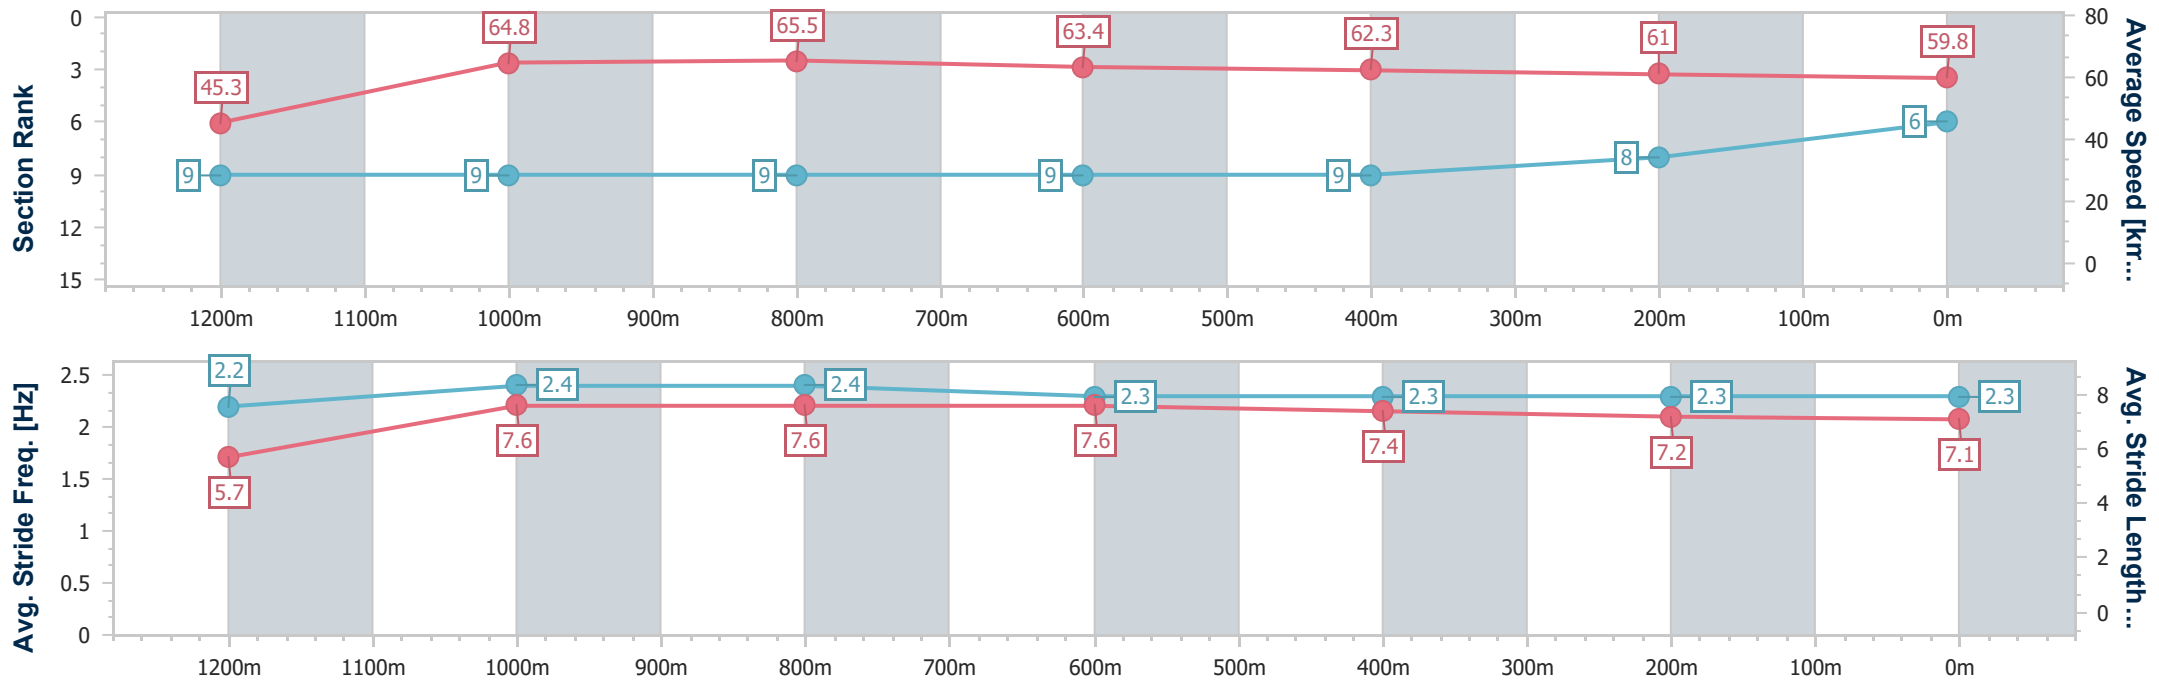

Ipswich QLD Professional

Race 9: SCHWEPPE'S RATINGS BAND 0 - 58 Handicap - 1350m

16 February 2023 - 17:40

Track Rating: Good 3, Weather: fine, Rail Position: +4m Entire

Section	Overall	1200m	1000m	800m	600m	400m	200m
Section Times	1:20.54 [6] (0:11.95)	1:08.59 [9] (0:11.09)	0:57.50 [9] (0:10.96)	0:46.54 [9] (0:11.29)	0:35.25 [9] (0:11.46)	0:23.79 [9] (0:11.74)	0:12.05 [8] (0:12.05)
Average Speed [km/h]	45.3	64.8	65.5	63.4	62.3	61.0	59.8
Top Speed [km/h]	63.0	65.9	66.5	65.2	63.3	61.7	61.6
Avg. Dist. to Rail [m]	1.5	0.9	1.4	1.3	1.7	1.2	1.3
Avg. Stride Freq. [Hz]	2.2	2.4	2.4	2.3	2.3	2.3	2.3
Avg. Stride Length [m]	5.7	7.6	7.6	7.6	7.4	7.2	7.1