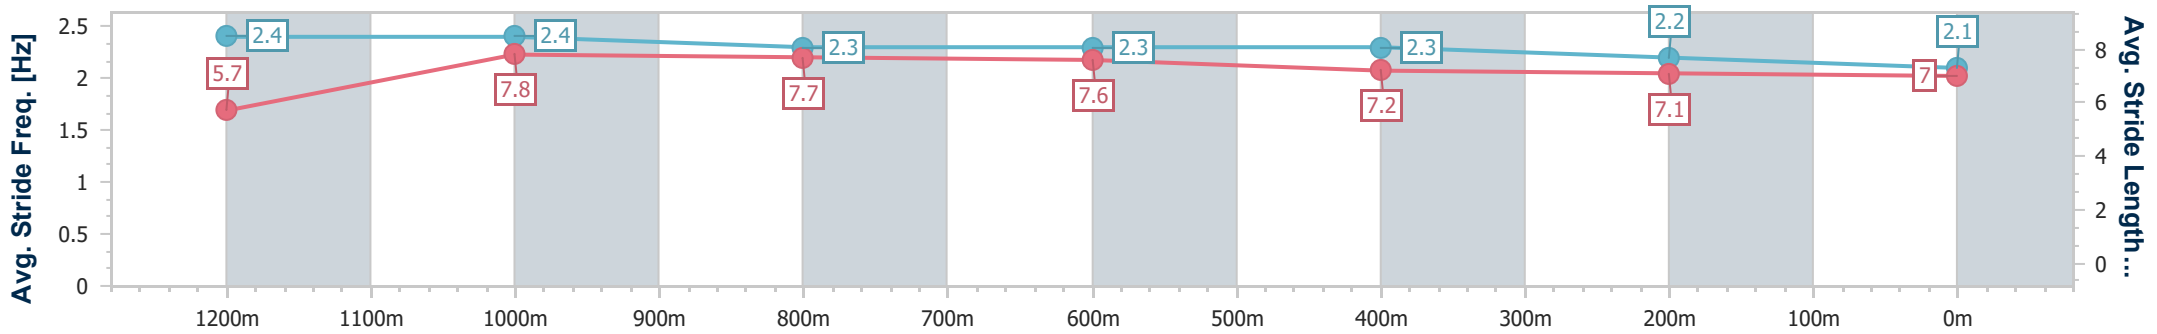

Ipswich QLD Professional

Race 9: SCHWEPPES RATINGS BAND 0 - 58 Handicap - 1350m

16 February 2023 - 17:40

Track Rating: Good 3, Weather: fine, Rail Position: +4m Entire

Section	Overall	1200m	1000m	800m	600m	400m	200m
Section Times	1:21.78 [8] (0:10.98)	1:10.80 [2] (0:10.70)	1:00.10 [3] (0:11.07)	0:49.03 [3] (0:11.38)	0:37.65 [3] (0:11.65)	0:26.00 [5] (0:12.64)	0:13.36 [9] (0:13.36)
Average Speed [km/h]	49.2	67.3	64.7	63.0	61.5	56.7	53.9
Top Speed [km/h]	67.7	68.1	66.0	64.1	63.0	59.9	56.3
Avg. Dist. to Rail [m]	5.4	1.4	1.5	1.3	1.0	0.8	0.8
Avg. Stride Freq. [Hz]	2.4	2.4	2.3	2.3	2.3	2.2	2.1
Avg. Stride Length [m]	5.7	7.8	7.7	7.6	7.2	7.1	7.0

- [] Ranking at each section and finish
- .-.- No data available at this section
- NA No data available

Horse/Jockey Name	Enterprise Maximus
Final Rank	9
Fastest Section Time (Section)	0:10.45 (1200m)
Top Speed [km/h] (Section)	69.6 (1200m)
Race State	Finished