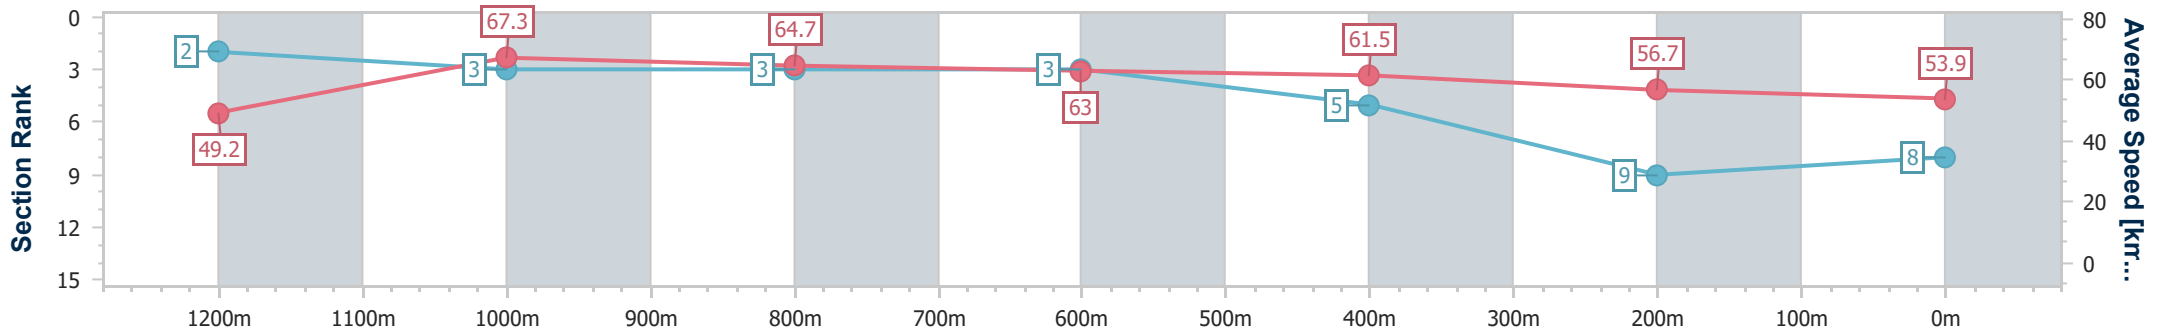

Ipswich QLD Professional

Race 9: SCHWEPPES RATINGS BAND 0 - 58 Handicap - 1350m

16 February 2023 - 17:40

Track Rating: Good 3, Weather: fine, Rail Position: +4m Entire

Section	Overall	1200m	1000m	800m	600m	400m	200m
Section Times	1:21.78 [8] (0:10.98)	1:10.80 [2] (0:10.70)	1:00.10 [3] (0:11.07)	0:49.03 [3] (0:11.38)	0:37.65 [3] (0:11.65)	0:26.00 [5] (0:12.64)	0:13.36 [9] (0:13.36)
Average Speed [km/h]	49.2	67.3	64.7	63.0	61.5	56.7	53.9
Top Speed [km/h]	67.7	68.1	66.0	64.1	63.0	59.9	56.3
Avg. Dist. to Rail [m]	5.4	1.4	1.5	1.3	1.0	0.8	0.8
Avg. Stride Freq. [Hz]	2.4	2.4	2.3	2.3	2.3	2.2	2.1
Avg. Stride Length [m]	5.7	7.8	7.7	7.6	7.2	7.1	7.0

- [] Ranking at each section and finish
- .-.- No data available at this section
- NA No data available

Horse/Jockey Name	Enterprise Maximus
Final Rank	9
Fastest Section Time (Section)	0:10.45 (1200m)
Top Speed [km/h] (Section)	69.6 (1200m)
Race State	Finished