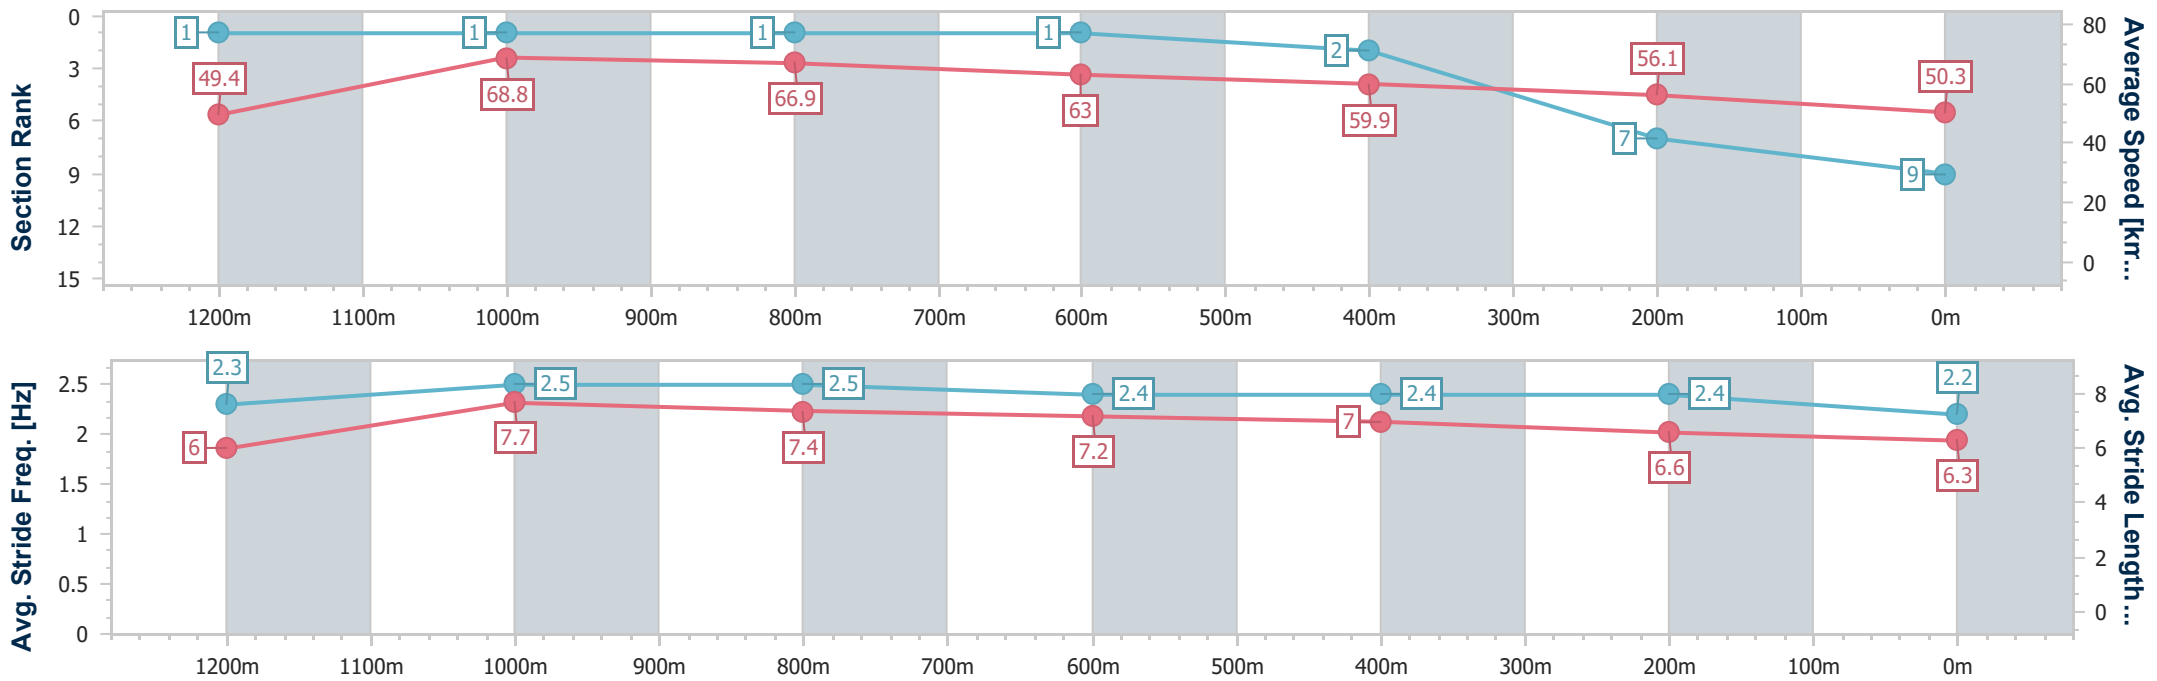

Ipswich QLD Professional

Race 9: SCHWEPPES RATINGS BAND 0 - 58 Handicap - 1350m

16 February 2023 - 17:40

Track Rating: Good 3, Weather: fine, Rail Position: +4m Entire

Section	Overall	1200m	1000m	800m	600m	400m	200m
Section Times	1:21.78 [8] (0:10.98)	1:10.80 [2] (0:10.70)	1:00.10 [3] (0:11.07)	0:49.03 [3] (0:11.38)	0:37.65 [3] (0:11.65)	0:26.00 [5] (0:12.64)	0:13.36 [9] (0:13.36)
Average Speed [km/h]	49.2	67.3	64.7	63.0	61.5	56.7	53.9
Top Speed [km/h]	67.7	68.1	66.0	64.1	63.0	59.9	56.3
Avg. Dist. to Rail [m]	5.4	1.4	1.5	1.3	1.0	0.8	0.8
Avg. Stride Freq. [Hz]	2.4	2.4	2.3	2.3	2.3	2.2	2.1
Avg. Stride Length [m]	5.7	7.8	7.7	7.6	7.2	7.1	7.0

- [] Ranking at each section and finish
- .-.- No data available at this section
- NA No data available

Horse/Jockey Name	Enterprise Maximus
Final Rank	9
Fastest Section Time (Section)	0:10.45 (1200m)
Top Speed [km/h] (Section)	69.6 (1200m)
Race State	Finished

Ipswich QLD Professional
 Race 9: SCHWEPPE'S RATINGS BAND 0 - 58 Handicap - 1350m
 16 February 2023 - 17:40
 Track Rating: Good 3, Weather: fine, Rail Position: +4m Entire

Section	Overall	1200m	1000m	800m	600m	400m	200m
Section Times	1:22.48 [9] (0:10.92)	1:11.56 [1] (0:10.45)	1:01.11 [1] (0:10.74)	0:50.37 [1] (0:11.35)	0:39.02 [1] (0:11.94)	0:27.08 [2] (0:12.76)	0:14.32 [7] (0:14.32)
Average Speed [km/h]	49.4	68.8	66.9	63.0	59.9	56.1	50.3
Top Speed [km/h]	66.7	69.6	68.8	64.8	61.9	58.7	54.3
Avg. Dist. to Rail [m]	1.4	0.7	1.0	1.7	1.7	1.6	1.7
Avg. Stride Freq. [Hz]	2.3	2.5	2.5	2.4	2.4	2.4	2.2
Avg. Stride Length [m]	6.0	7.7	7.4	7.2	7.0	6.6	6.3

- [] Ranking at each section and finish
- .-.- No data available at this section
- NA No data available