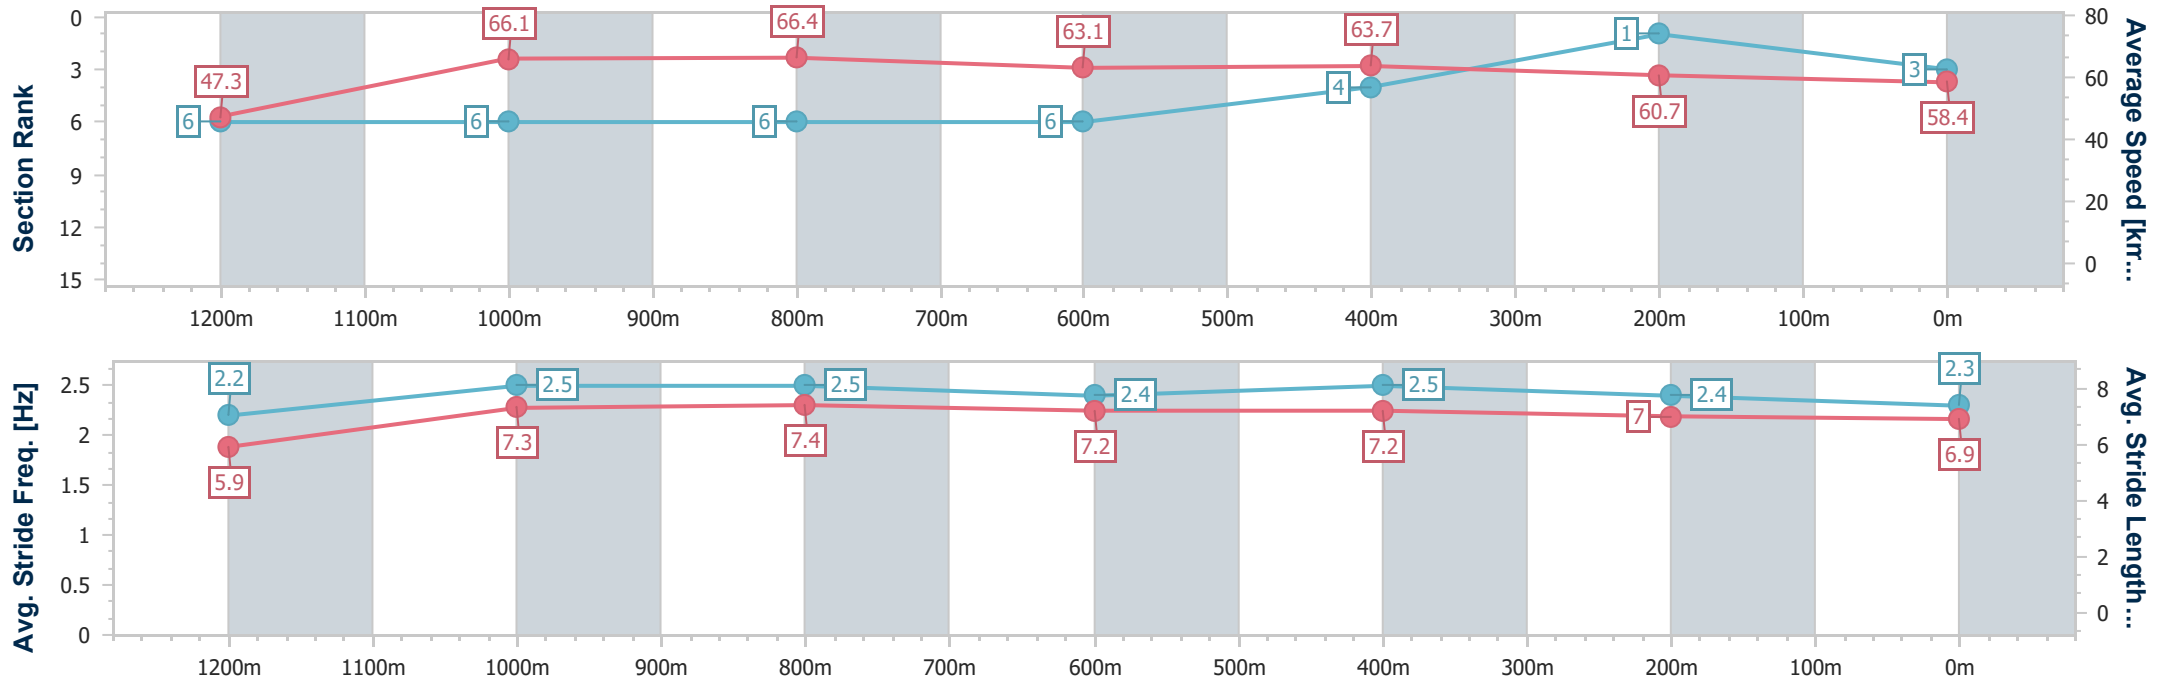

Ipswich QLD Professional

Race 9: SCHWEPPES RATINGS BAND 0 - 58 Handicap - 1350m

16 February 2023 - 17:40

Track Rating: Good 3, Weather: fine, Rail Position: +4m Entire

Section	Overall	1200m	1000m	800m	600m	400m	200m
Section Times	1:20.05 [3] (0:11.42)	1:08.63 [6] (0:10.90)	0:57.73 [6] (0:10.87)	0:46.86 [6] (0:11.40)	0:35.46 [6] (0:11.30)	0:24.16 [4] (0:11.85)	0:12.31 [1] (0:12.31)
Average Speed [km/h]	47.3	66.1	66.4	63.1	63.7	60.7	58.4
Top Speed [km/h]	64.6	67.2	67.3	64.6	64.7	63.5	59.7
Avg. Dist. to Rail [m]	4.2	1.2	0.6	0.4	0.3	1.2	3.2
Avg. Stride Freq. [Hz]	2.2	2.5	2.5	2.4	2.5	2.4	2.3
Avg. Stride Length [m]	5.9	7.3	7.4	7.2	7.2	7.0	6.9

- [] Ranking at each section and finish
- .-.- No data available at this section
- NA No data available

Horse/Jockey Name	Marcada
Final Rank	4
Fastest Section Time (Section)	0:10.77 (1200m)
Top Speed [km/h] (Section)	67.1 (1200m)
Race State	Finished