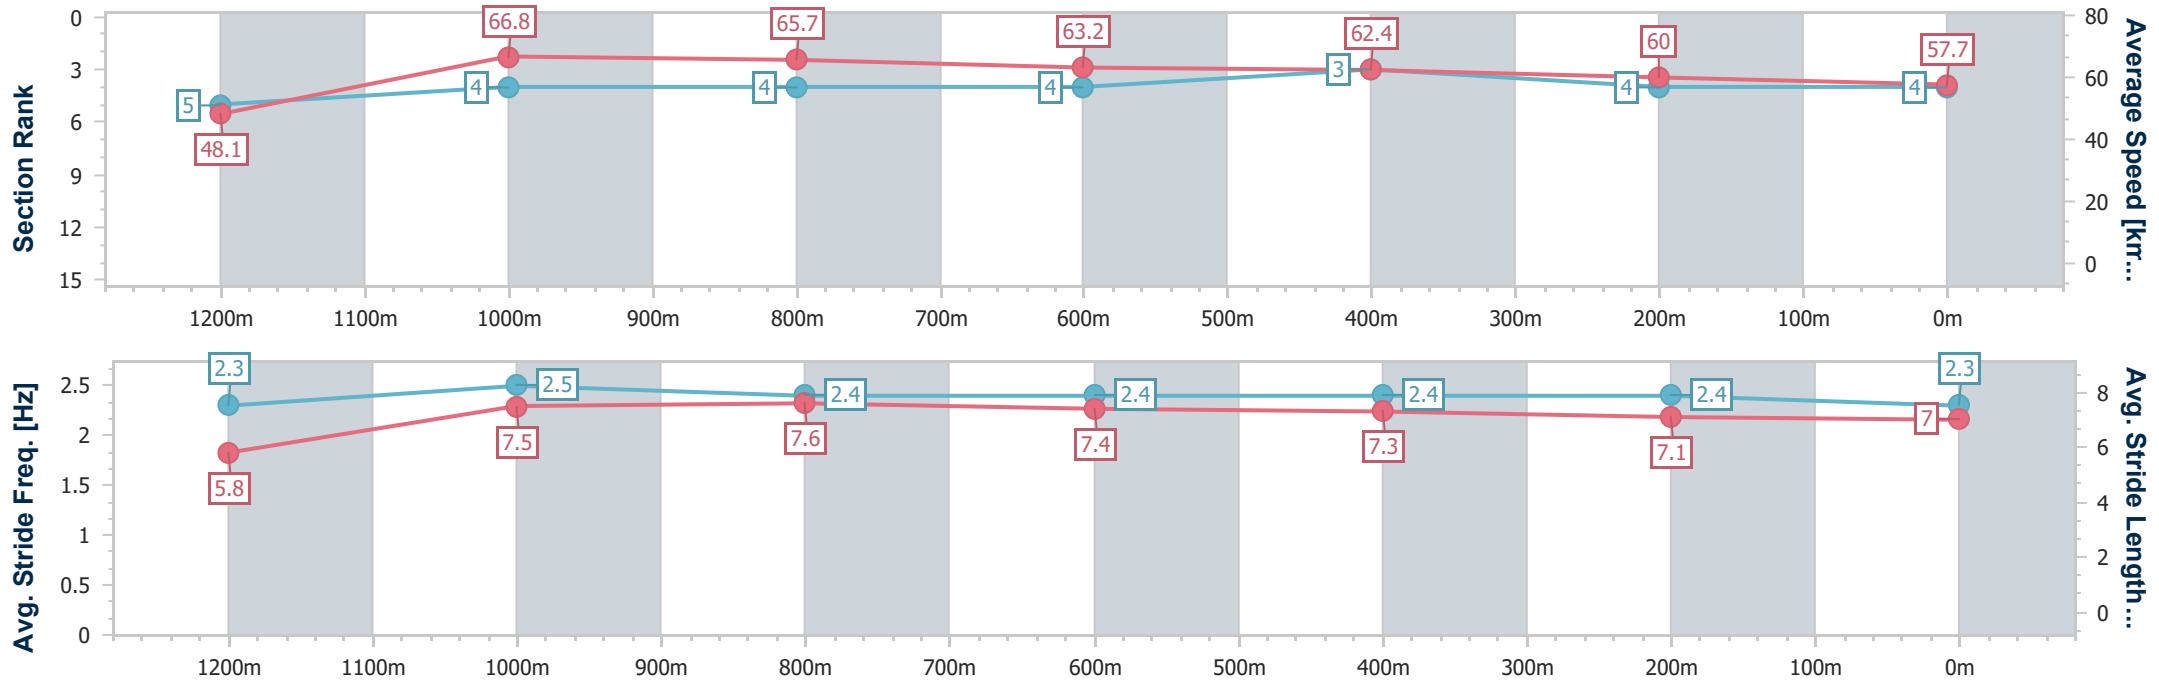

Horse/Jockey Name	Marcada
Final Rank	4
Fastest Section Time (Section)	0:10.77 (1200m)
Top Speed [km/h] (Section)	67.1 (1200m)
Race State	Finished

Ipswich QLD Professional
Race 9: SCHWEPPE'S RATINGS BAND 0 - 58 Handicap - 1350m
16 February 2023 - 17:40
Track Rating: Good 3, Weather: fine, Rail Position: +4m Entire

Section	Overall	1200m	1000m	800m	600m	400m	200m
Section Times	1:20.31 [4] (0:11.23)	1:09.08 [5] (0:10.77)	0:58.31 [4] (0:10.94)	0:47.37 [4] (0:11.35)	0:36.02 [4] (0:11.53)	0:24.49 [3] (0:12.01)	0:12.48 [4] (0:12.48)
Average Speed [km/h]	48.1	66.8	65.7	63.2	62.4	60.0	57.7
Top Speed [km/h]	65.9	67.1	66.9	64.5	63.2	62.1	59.7
Avg. Dist. to Rail [m]	8.2	0.9	0.7	0.7	0.4	0.6	1.5
Avg. Stride Freq. [Hz]	2.3	2.5	2.4	2.4	2.4	2.4	2.3
Avg. Stride Length [m]	5.8	7.5	7.6	7.4	7.3	7.1	7.0

- [ ] Ranking at each section and finish
- -.-.- No data available at this section
- NA No data available