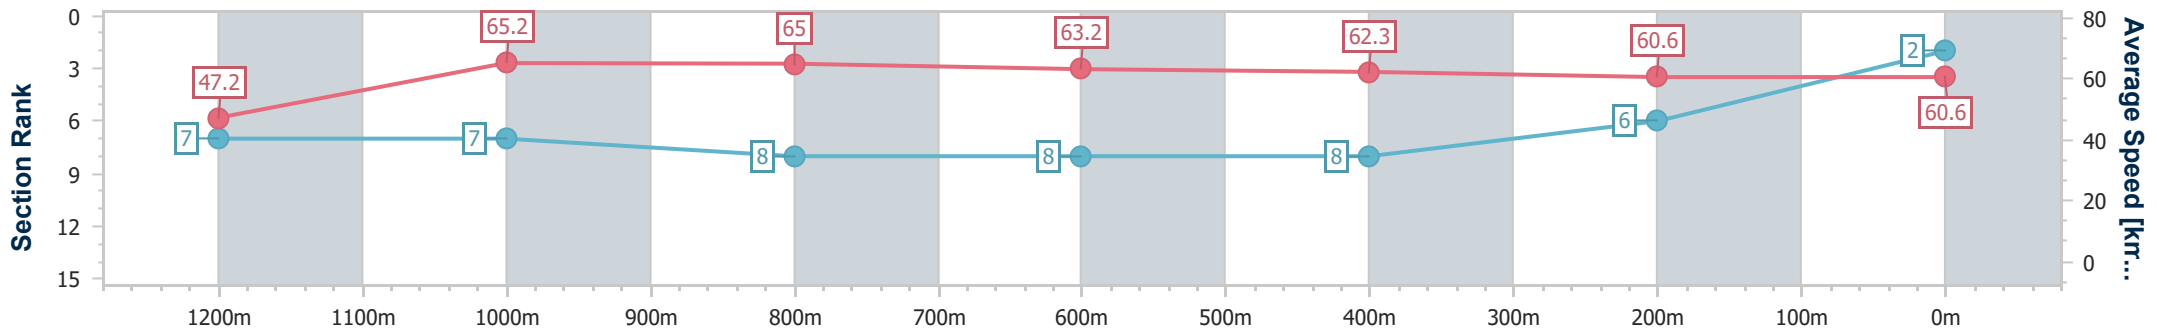

Horse/Jockey Name	Expensive To Keep
Final Rank	2
Fastest Section Time (Section)	0:11.01 (1200m)
Top Speed [km/h] (Section)	67.6 (1200m)
Race State	Finished

Ipswich QLD Professional
Race 9: SCHWEPPE'S RATINGS BAND 0 - 58 Handicap - 1350m

16 February 2023 - 17:40

Track Rating: Good 3, Weather: fine, Rail Position: +4m Entire

Section	Overall	1200m	1000m	800m	600m	400m	200m
Section Times	1:20.05 [2] (0:11.46)	1:08.59 [7] (0:11.01)	0:57.58 [7] (0:11.04)	0:46.54 [8] (0:11.35)	0:35.19 [8] (0:11.47)	0:23.72 [8] (0:11.82)	0:11.90 [6] (0:11.90)
Average Speed [km/h]	47.2	65.2	65.0	63.2	62.3	60.6	60.6
Top Speed [km/h]	63.5	67.6	66.3	64.1	64.1	61.2	60.8
Avg. Dist. to Rail [m]	2.5	0.8	0.8	1.3	1.6	1.3	2.3
Avg. Stride Freq. [Hz]	2.2	2.4	2.4	2.3	2.4	2.3	2.3
Avg. Stride Length [m]	5.9	7.5	7.6	7.5	7.3	7.3	7.2

- [ ] Ranking at each section and finish
- -.-.- No data available at this section
- NA No data available