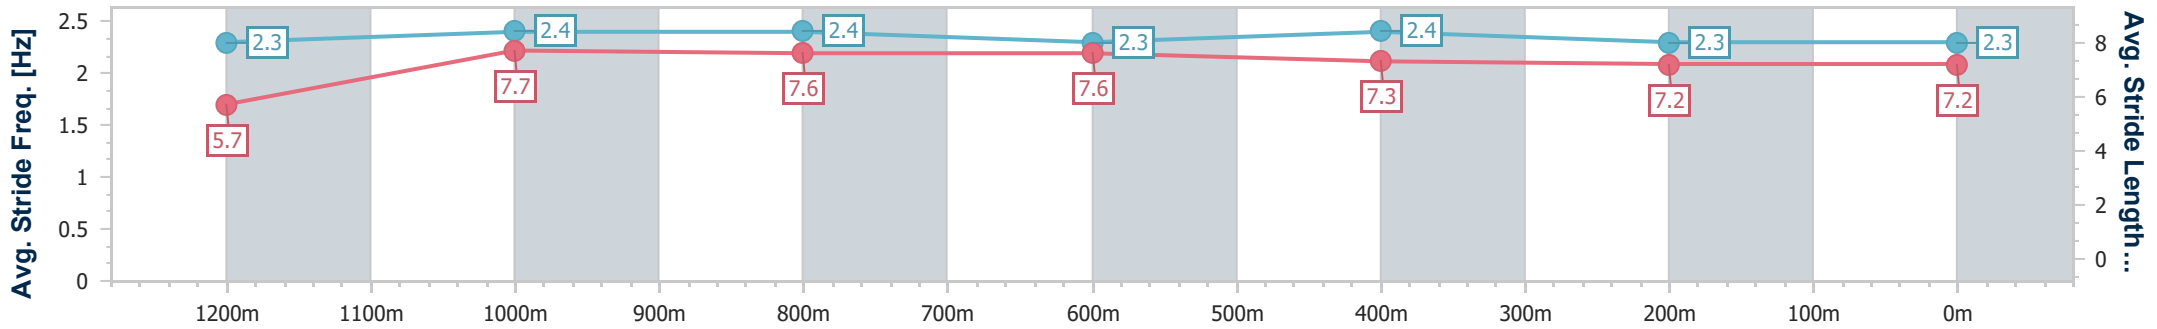

Ipswich QLD Professional

Race 9: SCHWEPPE'S RATINGS BAND 0 - 58 Handicap - 1350m

16 February 2023 - 17:40

Track Rating: Good 3, Weather: fine, Rail Position: +4m Entire

Section	Overall	1200m	1000m	800m	600m	400m	200m
Section Times	1:19.66 [1] (0:11.63)	1:08.03 [8] (0:10.92)	0:57.11 [8] (0:10.89)	0:46.22 [7] (0:11.29)	0:34.93 [7] (0:11.28)	0:23.65 [7] (0:11.74)	0:11.91 [3] (0:11.91)
Average Speed [km/h]	46.5	65.9	66.1	63.7	63.9	61.7	60.5
Top Speed [km/h]	63.1	68.2	67.7	64.5	65.1	62.7	61.9
Avg. Dist. to Rail [m]	5.0	0.8	0.4	0.3	0.3	2.2	3.0
Avg. Stride Freq. [Hz]	2.3	2.4	2.4	2.3	2.4	2.3	2.3
Avg. Stride Length [m]	5.7	7.7	7.6	7.6	7.3	7.2	7.2