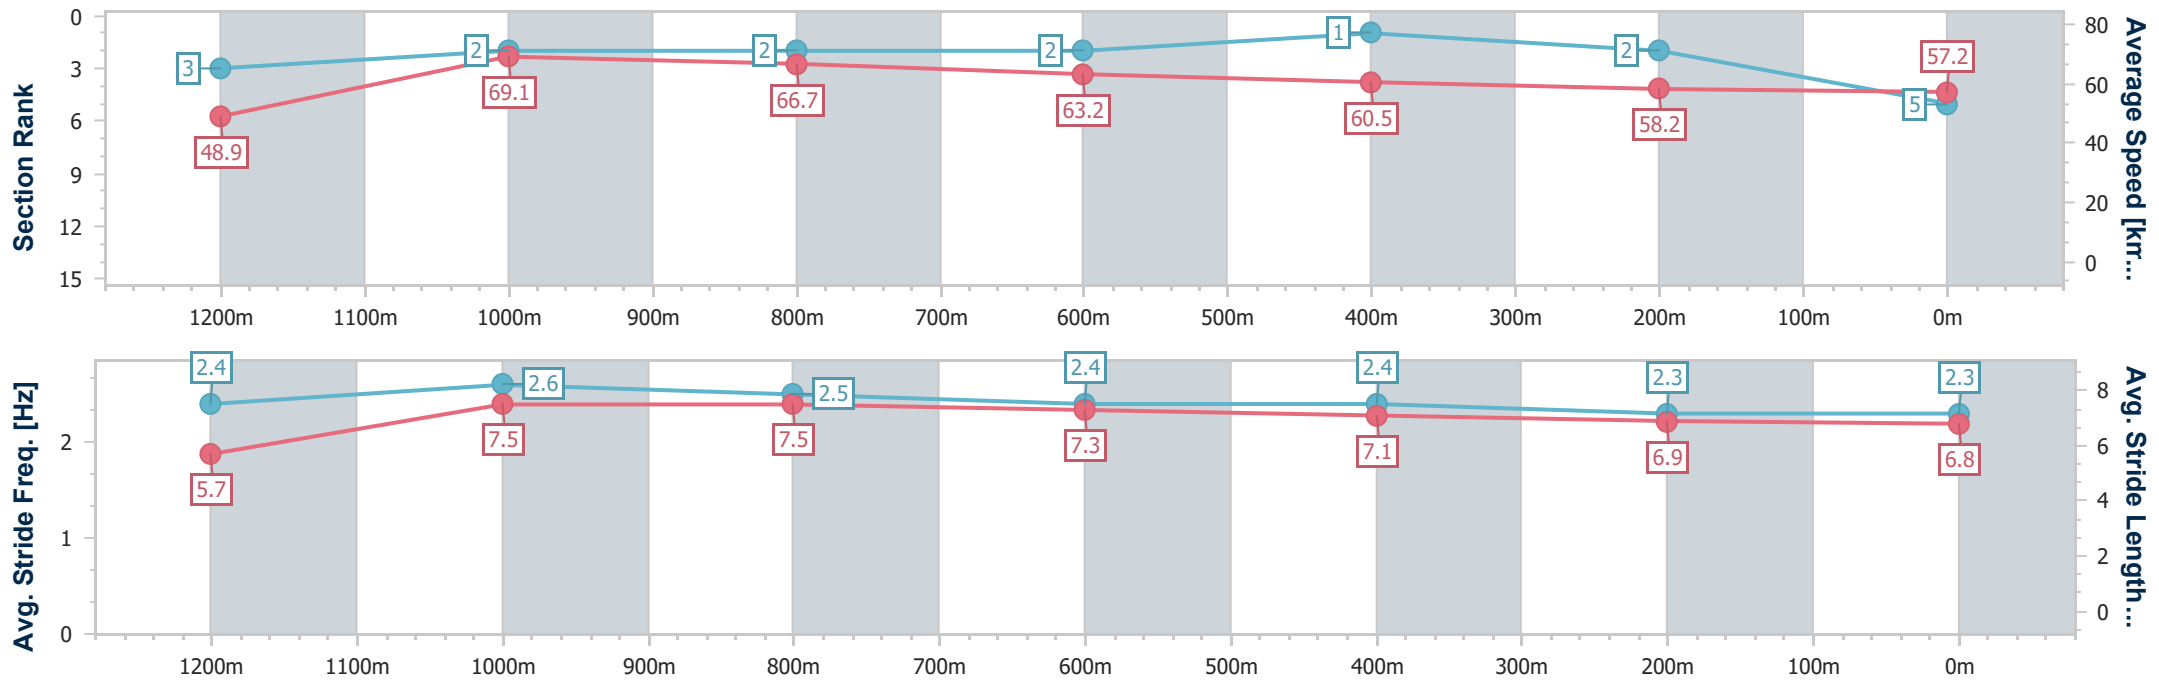

- [] Ranking at each section and finish
- .-.- No data available at this section
- NA No data available

Horse/Jockey Name	Stormtrooper
Final Rank	5
Fastest Section Time (Section)	0:10.43 (1200m)
Top Speed [km/h] (Section)	69.8 (1200m)
Race State	Finished

Ipswich QLD Professional

Race 9: SCHWEPPE'S RATINGS BAND 0 - 58 Handicap - 1350m

16 February 2023 - 17:40

Track Rating: Good 3, Weather: fine, Rail Position: +4m Entire

Section	Overall	1200m	1000m	800m	600m	400m	200m
Section Times	1:20.37 [5] (0:11.06)	1:09.31 [3] (0:10.43)	0:58.88 [2] (0:10.78)	0:48.10 [2] (0:11.34)	0:36.76 [2] (0:11.83)	0:24.93 [1] (0:12.34)	0:12.59 [2]
Average Speed [km/h]	48.9	69.1	66.7	63.2	60.5	58.2	57.2
Top Speed [km/h]	68.3	69.8	68.3	65.7	62.3	59.1	57.7
Avg. Dist. to Rail [m]	7.3	2.8	0.7	1.2	1.3	0.7	0.6
Avg. Stride Freq. [Hz]	2.4	2.6	2.5	2.4	2.4	2.3	2.3
Avg. Stride Length [m]	5.7	7.5	7.5	7.3	7.1	6.9	6.8

- [] Ranking at each section and finish
- .-.- No data available at this section
- NA No data available

Horse/Jockey Name	Coronel
Final Rank	6
Fastest Section Time (Section)	0:10.96 (1000m)
Top Speed [km/h] (Section)	66.5 (1000m)
Race State	Finished