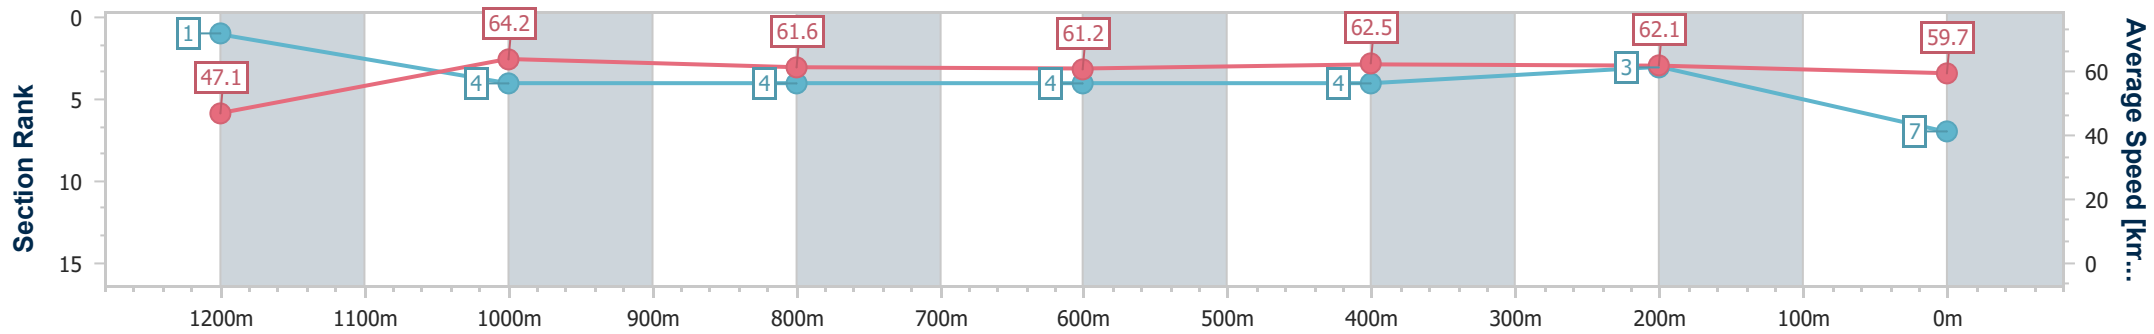

### Ipswich QLD Professional

Race 7: SIRROMET Maiden Plate - 1350m

16 February 2023 - 16:24

Track Rating: Good 3, Weather: fine, Rail Position: +4m Entire

Section	Overall	1200m	1000m	800m	600m	400m	200m
Section Times	1:20.87 [7] (0:11.49)	1:09.38 [1] (0:11.17)	0:58.21 [4] (0:11.59)	0:46.62 [4] (0:11.61)	0:35.01 [4] (0:11.41)	0:23.60 [4] (0:11.56)	0:12.04 [3] (0:12.04)
Average Speed [km/h]	47.1	64.2	61.6	61.2	62.5	62.1	59.7
Top Speed [km/h]	63.8	65.1	63.7	62.1	63.3	62.6	61.4
Avg. Dist. to Rail [m]	5.2	1.1	2.9	3.5	2.4	0.8	1.3
Avg. Stride Freq. [Hz]	2.1	2.3	2.2	2.2	2.3	2.3	2.2
Avg. Stride Length [m]	6.3	7.7	7.6	7.6	7.7	7.6	7.5