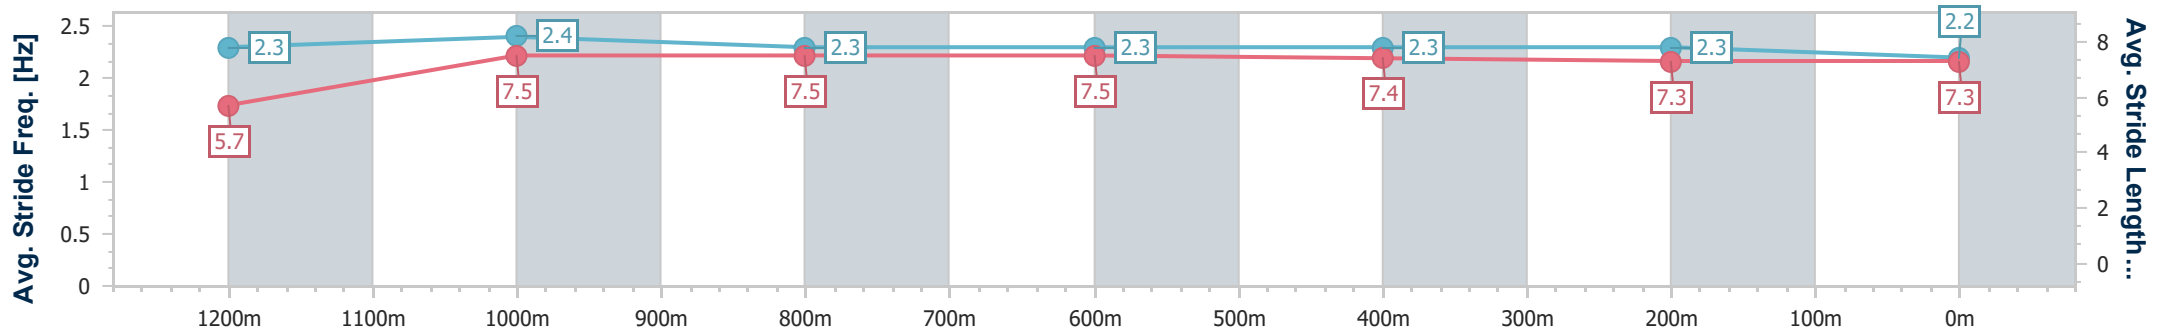

### Ipswich QLD Professional

Race 7: SIRROMET Maiden Plate - 1350m

16 February 2023 - 16:24

Track Rating: Good 3, Weather: fine, Rail Position: +4m Entire

Section	Overall	1200m	1000m	800m	600m	400m	200m
Section Times	1:21.60 [11] (0:11.89)	1:09.71 [6] (0:11.10)	0:58.61 [7] (0:11.42)	0:47.19 [7] (0:11.61)	0:35.58 [5] (0:11.62)	0:23.96 [8] (0:11.81)	0:12.15 [11] (0:12.15)
Average Speed [km/h]	45.5	64.6	62.5	61.2	61.6	61.3	59.2
Top Speed [km/h]	64.4	65.2	64.3	62.2	62.6	61.8	61.1
Avg. Dist. to Rail [m]	1.4	1.5	3.4	3.4	1.5	1.9	3.9
Avg. Stride Freq. [Hz]	2.3	2.4	2.3	2.3	2.3	2.3	2.2
Avg. Stride Length [m]	5.7	7.5	7.5	7.5	7.4	7.3	7.3