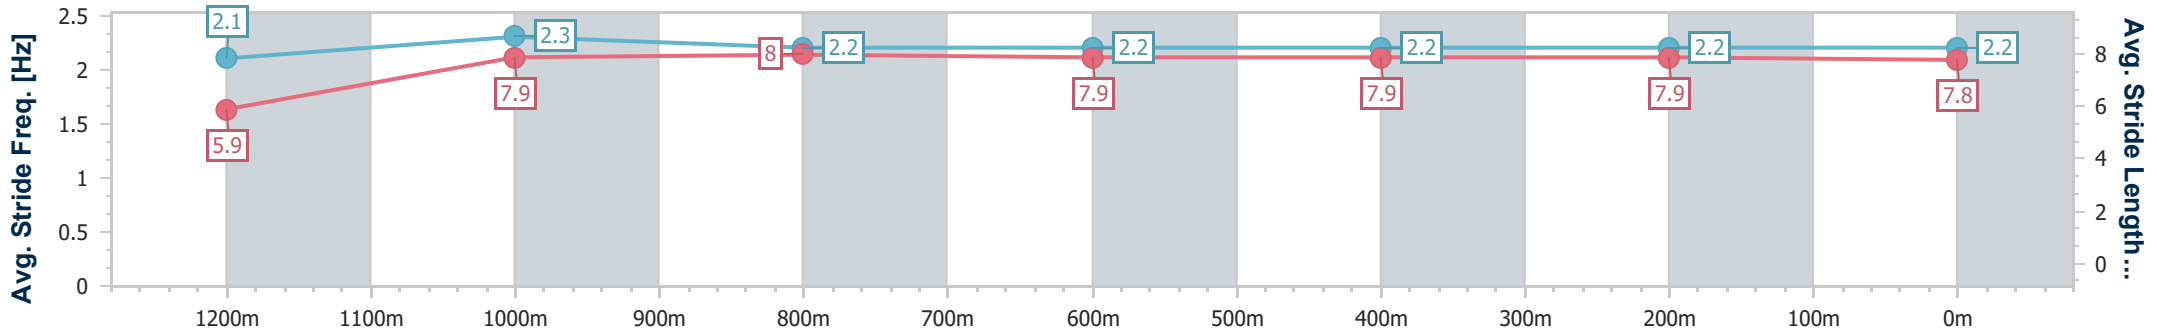

### Ipswich QLD Professional

Race 7: SIRROMET Maiden Plate - 1350m

16 February 2023 - 16:24

Track Rating: Good 3, Weather: fine, Rail Position: +4m Entire

Section	Overall	1200m	1000m	800m	600m	400m	200m
Section Times	1:20.81 [5] (0:12.51)	1:08.30 [13] (0:11.19)	0:57.11 [12] (0:11.39)	0:45.72 [12] (0:11.60)	0:34.12 [12] (0:11.22)	0:22.90 [11] (0:11.41)	0:11.49 [9]
Average Speed [km/h]	43.2	64.1	63.0	61.7	64.5	63.8	62.7
Top Speed [km/h]	61.9	65.1	64.1	63.3	66.4	64.7	65.1
Avg. Dist. to Rail [m]	4.6	0.7	1.6	1.6	1.1	3.5	4.6
Avg. Stride Freq. [Hz]	2.1	2.3	2.2	2.2	2.2	2.2	2.2
Avg. Stride Length [m]	5.9	7.9	8.0	7.9	7.9	7.9	7.8