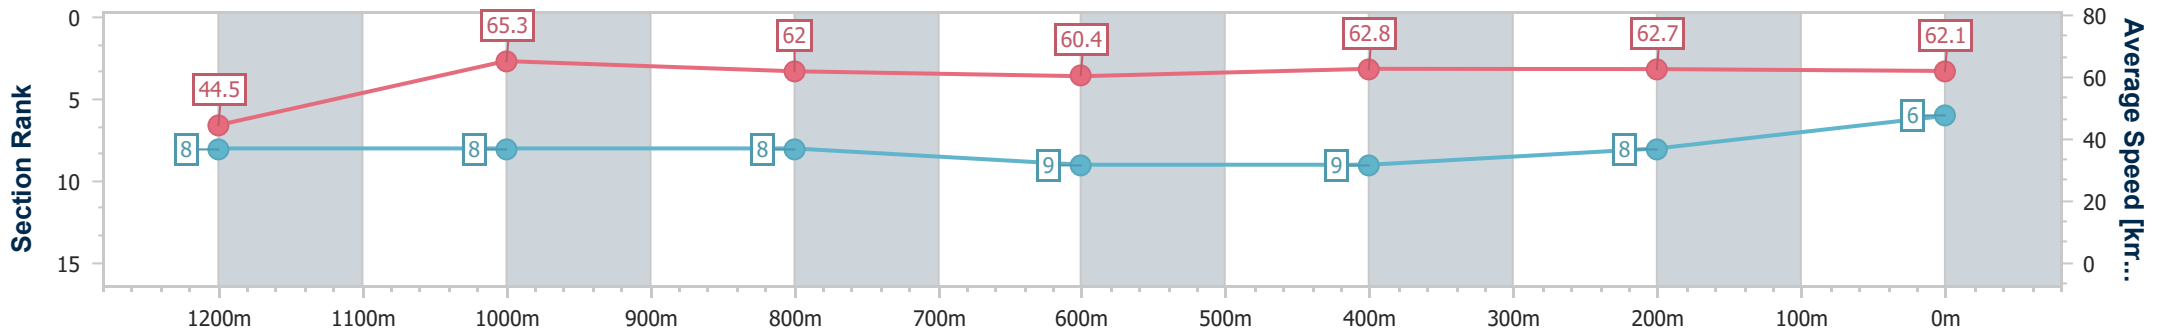

### Ipswich QLD Professional

Race 7: SIRROMET Maiden Plate - 1350m

16 February 2023 - 16:24

Track Rating: Good 3, Weather: fine, Rail Position: +4m Entire

Section	Overall	1200m	1000m	800m	600m	400m	200m
Section Times	1:20.82 [6] (0:12.17)	1:08.65 [8] (0:10.95)	0:57.70 [8] (0:11.50)	0:46.20 [8] (0:11.76)	0:34.44 [9] (0:11.38)	0:23.06 [9] (0:11.48)	0:11.58 [8] (0:11.58)
Average Speed [km/h]	44.5	65.3	62.0	60.4	62.8	62.7	62.1
Top Speed [km/h]	63.5	66.8	62.9	62.6	63.5	64.7	64.9
Avg. Dist. to Rail [m]	6.0	3.3	4.2	3.8	2.3	1.7	3.4
Avg. Stride Freq. [Hz]	2.1	2.2	2.1	2.1	2.2	2.2	2.2
Avg. Stride Length [m]	6.2	8.1	8.0	7.9	7.9	7.8	7.9