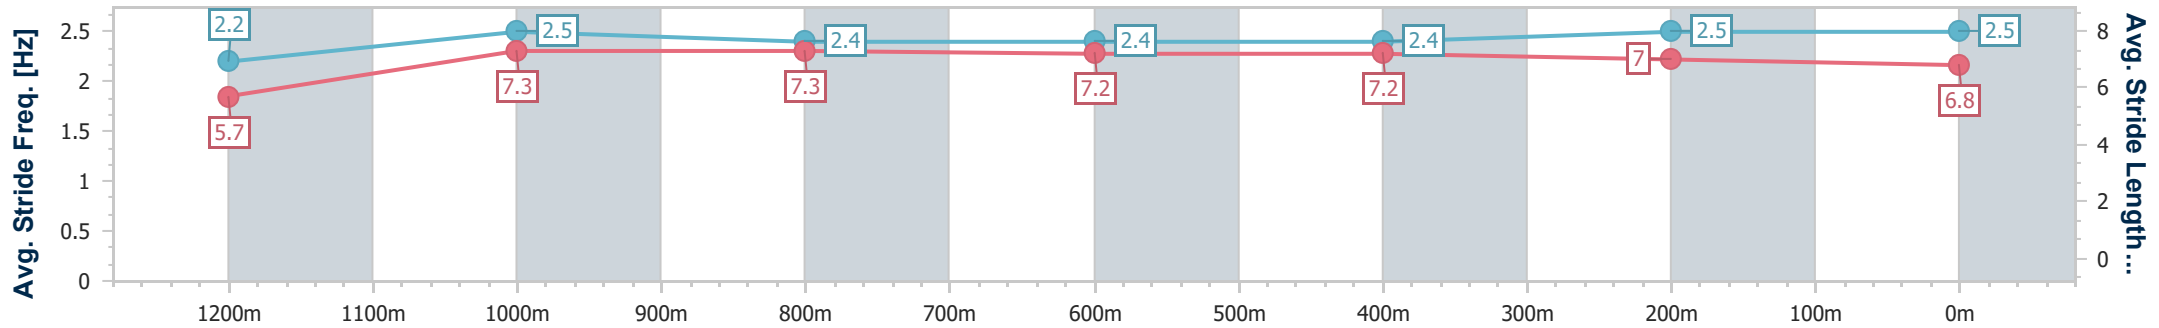

### Ipswich QLD Professional

Race 7: SIRROMET Maiden Plate - 1350m

16 February 2023 - 16:24

Track Rating: Good 3, Weather: fine, Rail Position: +4m Entire

Section	Overall	1200m	1000m	800m	600m	400m	200m
Section Times	1:20.68 [3] (0:12.39)	1:08.29 [9] (0:11.06)	0:57.23 [9] (0:11.22)	0:46.01 [9] (0:11.52)	0:34.49 [8] (0:11.24)	0:23.25 [6] (0:11.47)	0:11.78 [4] (0:11.78)
Average Speed [km/h]	43.6	65.2	64.0	62.1	63.8	63.5	61.1
Top Speed [km/h]	62.2	66.9	66.0	63.4	65.0	64.3	62.8
Avg. Dist. to Rail [m]	8.0	1.6	1.6	1.9	0.9	4.1	5.9
Avg. Stride Freq. [Hz]	2.2	2.5	2.4	2.4	2.4	2.5	2.5
Avg. Stride Length [m]	5.7	7.3	7.3	7.2	7.2	7.0	6.8