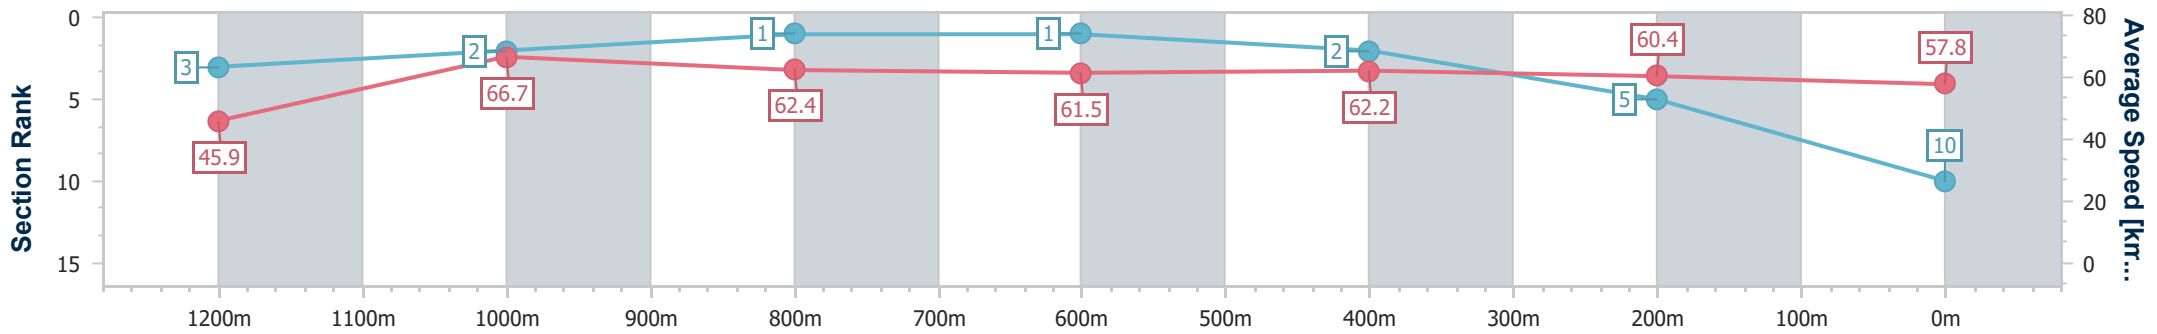

- [ ] Ranking at each section and finish
- .-.- No data available at this section
- NA No data available

Horse/Jockey Name	The Bronx Bull
Final Rank	10
Fastest Section Time (Section)	0:10.79 (1200m)
Top Speed [km/h] (Section)	67.2 (1200m)
Race State	Finished

### Ipswich QLD Professional

Race 7: SIRROMET Maiden Plate - 1350m

16 February 2023 - 16:24

Track Rating: Good 3, Weather: fine, Rail Position: +4m Entire

Section	Overall	1200m	1000m	800m	600m	400m	200m
Section Times	1:21.47 [10] (0:11.77)	1:09.70 [3] (0:10.79)	0:58.91 [2] (0:11.45)	0:47.46 [1] (0:11.55)	0:35.91 [1] (0:11.52)	0:24.39 [2] (0:11.93)	0:12.46 [5] (0:12.46)
Average Speed [km/h]	45.9	66.7	62.4	61.5	62.2	60.4	57.8
Top Speed [km/h]	64.8	67.2	65.9	61.8	62.6	61.6	59.6
Avg. Dist. to Rail [m]	3.2	1.2	2.8	3.2	1.4	1.1	2.7
Avg. Stride Freq. [Hz]	2.2	2.3	2.2	2.2	2.2	2.2	2.2
Avg. Stride Length [m]	6.0	7.8	7.8	7.7	7.7	7.5	7.1