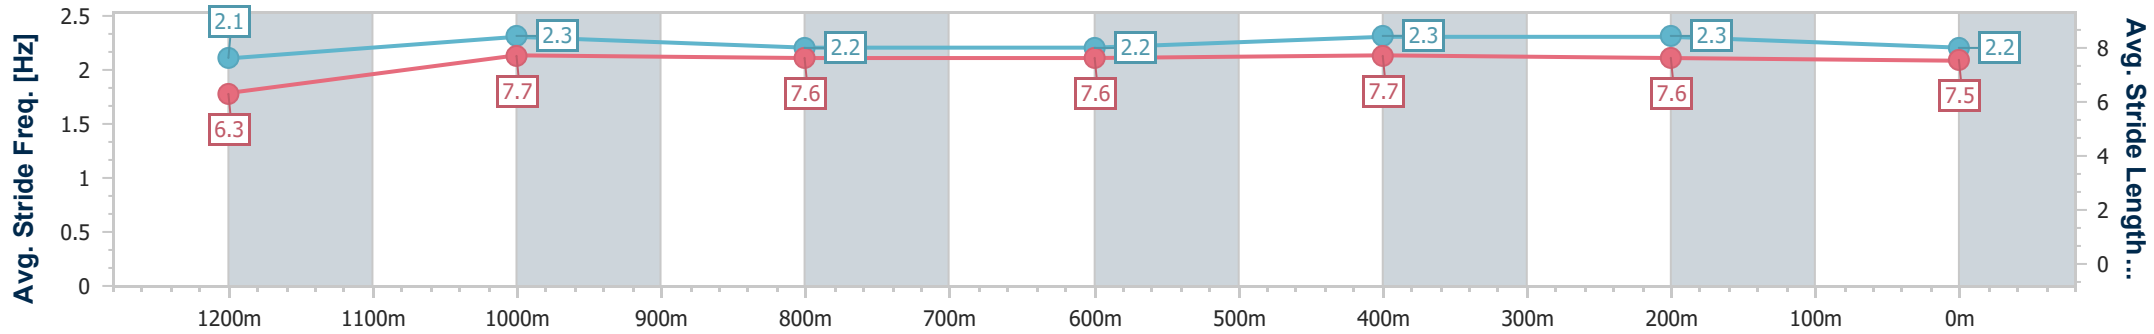

### Ipswich QLD Professional

Race 7: SIRROMET Maiden Plate - 1350m

16 February 2023 - 16:24

Track Rating: Good 3, Weather: fine, Rail Position: +4m Entire

Section	Overall	1200m	1000m	800m	600m	400m	200m
Section Times	1:20.87 [7] (0:11.49)	1:09.38 [1] (0:11.17)	0:58.21 [4] (0:11.59)	0:46.62 [4] (0:11.61)	0:35.01 [4] (0:11.41)	0:23.60 [4] (0:11.56)	0:12.04 [3] (0:12.04)
Average Speed [km/h]	47.1	64.2	61.6	61.2	62.5	62.1	59.7
Top Speed [km/h]	63.8	65.1	63.7	62.1	63.3	62.6	61.4
Avg. Dist. to Rail [m]	5.2	1.1	2.9	3.5	2.4	0.8	1.3
Avg. Stride Freq. [Hz]	2.1	2.3	2.2	2.2	2.3	2.3	2.2
Avg. Stride Length [m]	6.3	7.7	7.6	7.6	7.7	7.6	7.5