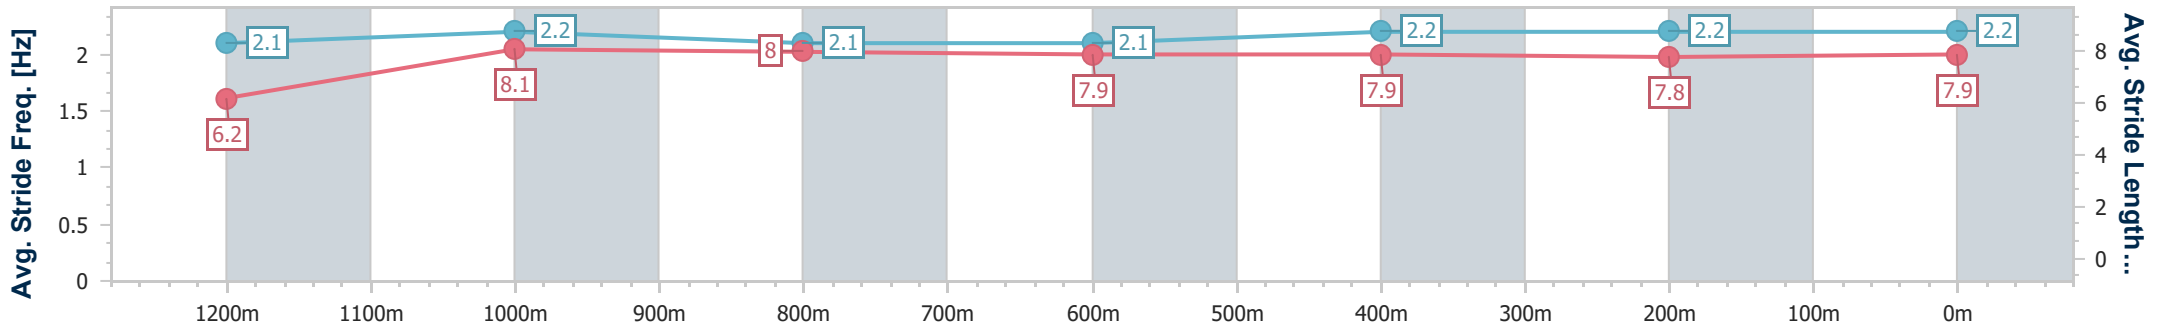

### Ipswich QLD Professional

Race 7: SIRROMET Maiden Plate - 1350m

16 February 2023 - 16:24

Track Rating: Good 3, Weather: fine, Rail Position: +4m Entire

Section	Overall	1200m	1000m	800m	600m	400m	200m
Section Times	1:20.82 [6] (0:12.17)	1:08.65 [8] (0:10.95)	0:57.70 [8] (0:11.50)	0:46.20 [8] (0:11.76)	0:34.44 [9] (0:11.38)	0:23.06 [9] (0:11.48)	0:11.58 [8] (0:11.58)
Average Speed [km/h]	44.5	65.3	62.0	60.4	62.8	62.7	62.1
Top Speed [km/h]	63.5	66.8	62.9	62.6	63.5	64.7	64.9
Avg. Dist. to Rail [m]	6.0	3.3	4.2	3.8	2.3	1.7	3.4
Avg. Stride Freq. [Hz]	2.1	2.2	2.1	2.1	2.2	2.2	2.2
Avg. Stride Length [m]	6.2	8.1	8.0	7.9	7.9	7.8	7.9