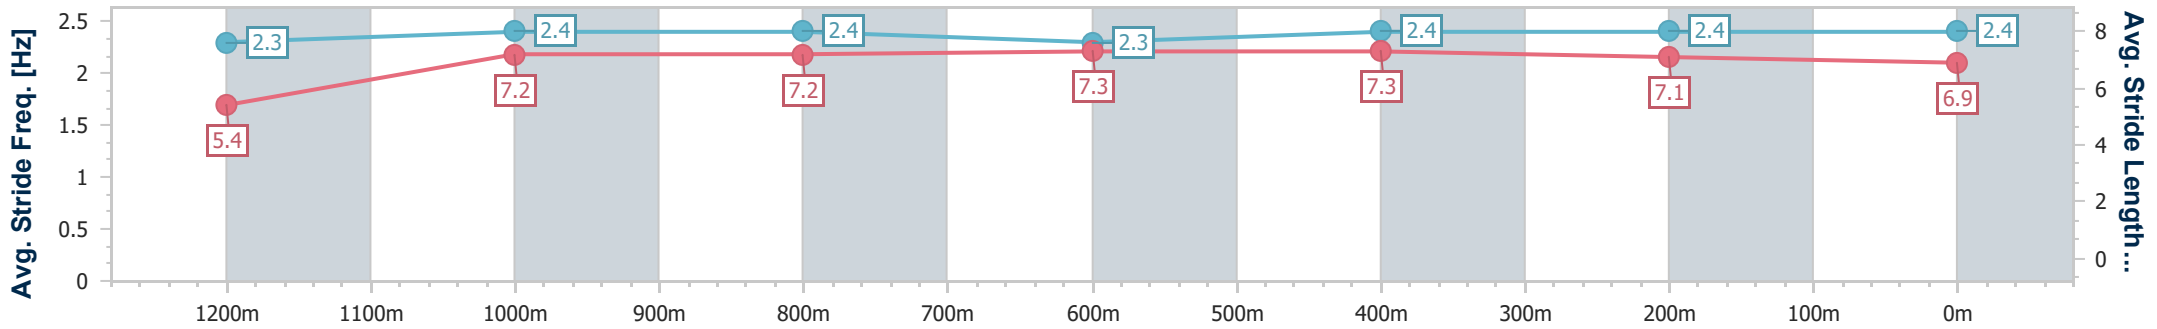

- [ ] Ranking at each section and finish
- .-.- No data available at this section
- NA No data available

Horse/Jockey Name	Taucity
Final Rank	14
Fastest Section Time (Section)	0:11.36 (1200m)
Top Speed [km/h] (Section)	63.9 (1200m)
Race State	Finished

### Ipswich QLD Professional

Race 7: SIRROMET Maiden Plate - 1350m

16 February 2023 - 16:24

Track Rating: Good 3, Weather: fine, Rail Position: +4m Entire

Section	Overall	1200m	1000m	800m	600m	400m	200m
Section Times	1:22.28 [14] (0:12.43)	1:09.85 [12] (0:11.36)	0:58.49 [13] (0:11.53)	0:46.96 [14] (0:11.61)	0:35.35 [14] (0:11.62)	0:23.73 [14] (0:11.67)	0:12.06 [14] (0:12.06)
Average Speed [km/h]	43.6	63.6	62.2	61.7	61.7	61.6	59.7
Top Speed [km/h]	61.5	63.9	63.5	63.1	62.3	63.0	60.6
Avg. Dist. to Rail [m]	10.8	3.2	0.9	1.5	0.7	0.6	0.8
Avg. Stride Freq. [Hz]	2.3	2.4	2.4	2.3	2.4	2.4	2.4
Avg. Stride Length [m]	5.4	7.2	7.2	7.3	7.3	7.1	6.9

- [ ] Ranking at each section and finish
- .-.- No data available at this section
- NA No data available