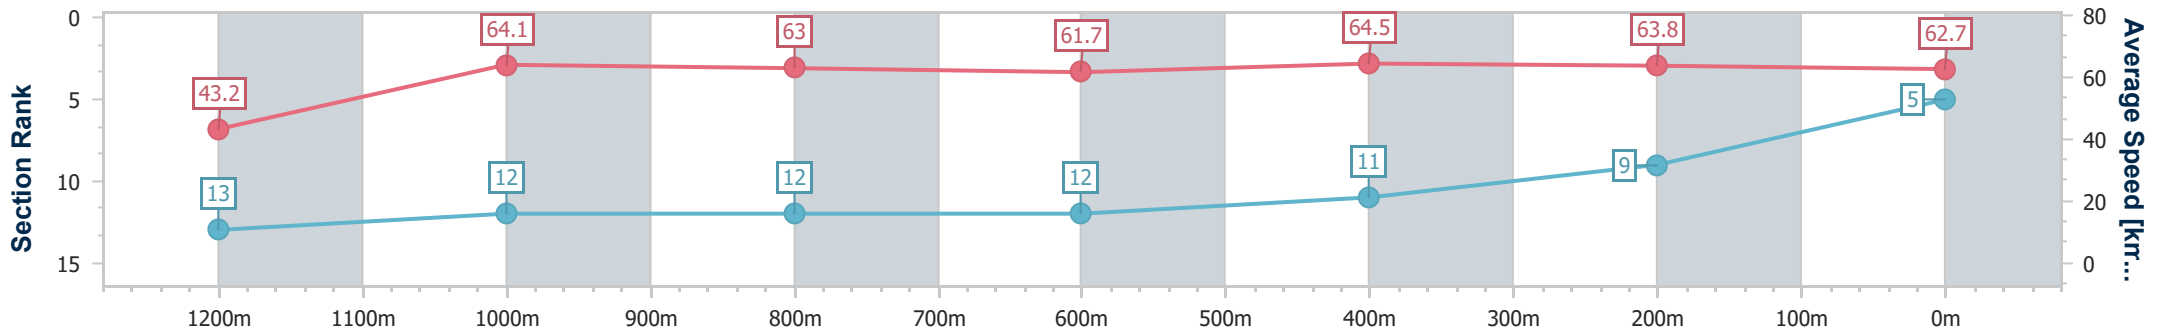

### Ipswich QLD Professional

Race 7: SIRROMET Maiden Plate - 1350m

16 February 2023 - 16:24

Track Rating: Good 3, Weather: fine, Rail Position: +4m Entire

Section	Overall	1200m	1000m	800m	600m	400m	200m
Section Times	1:20.81 [5] (0:12.51)	1:08.30 [13] (0:11.19)	0:57.11 [12] (0:11.39)	0:45.72 [12] (0:11.60)	0:34.12 [12] (0:11.22)	0:22.90 [11] (0:11.41)	0:11.49 [9]
Average Speed [km/h]	43.2	64.1	63.0	61.7	64.5	63.8	62.7
Top Speed [km/h]	61.9	65.1	64.1	63.3	66.4	64.7	65.1
Avg. Dist. to Rail [m]	4.6	0.7	1.6	1.6	1.1	3.5	4.6
Avg. Stride Freq. [Hz]	2.1	2.3	2.2	2.2	2.2	2.2	2.2
Avg. Stride Length [m]	5.9	7.9	8.0	7.9	7.9	7.9	7.8