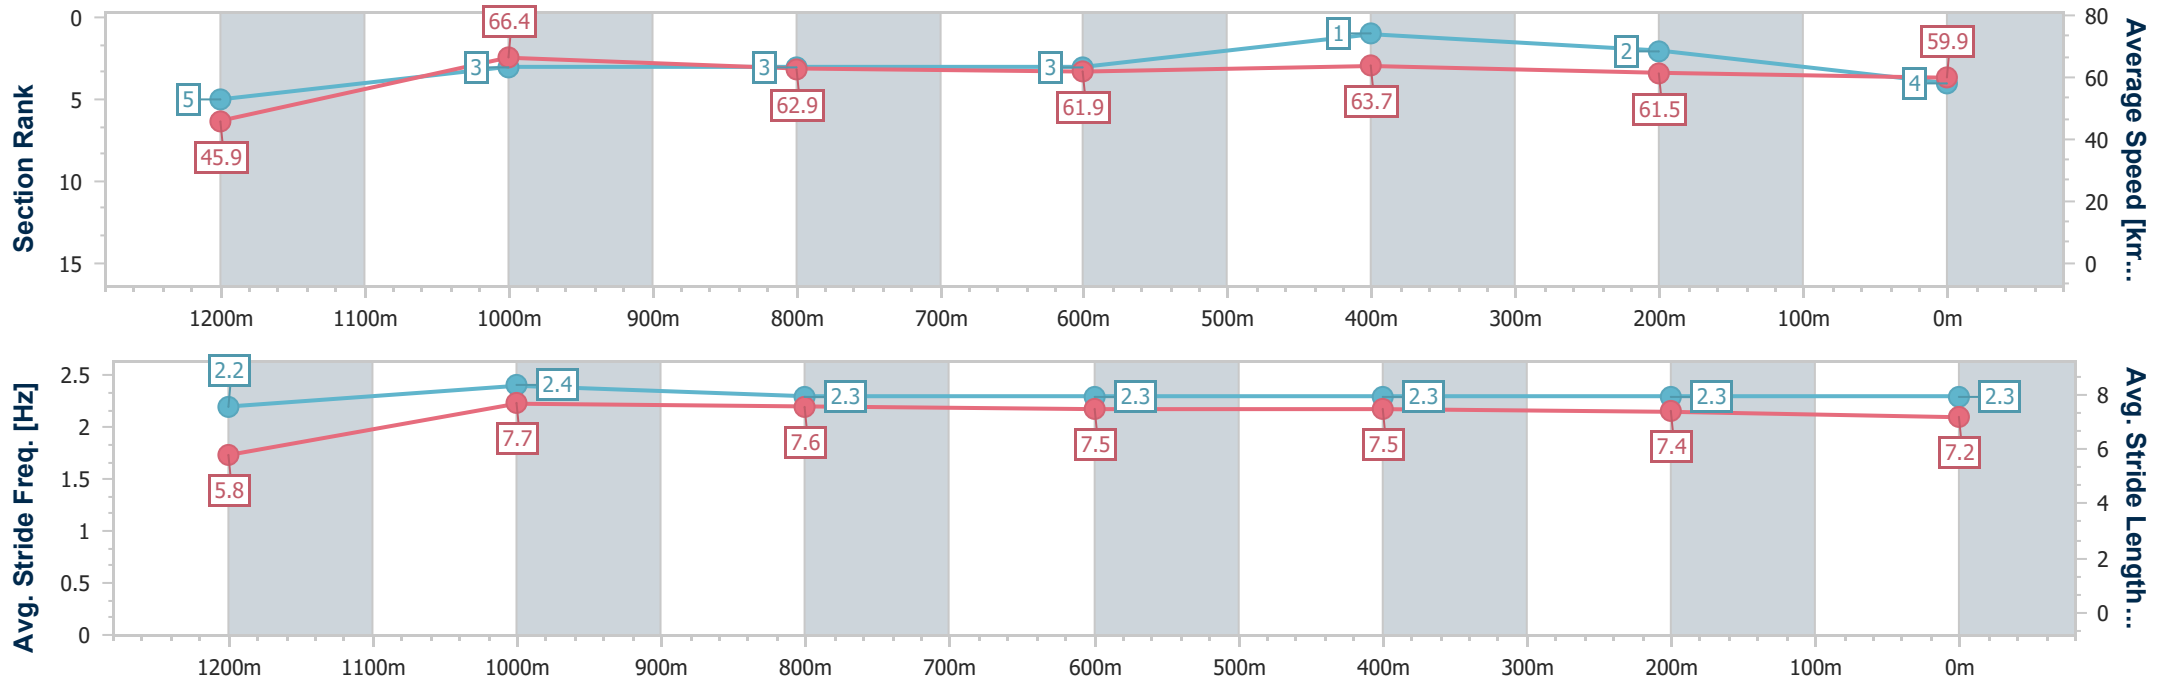

### Ipswich QLD Professional

Race 7: SIRROMET Maiden Plate - 1350m

16 February 2023 - 16:24

Track Rating: Good 3, Weather: fine, Rail Position: +4m Entire

Section	Overall	1200m	1000m	800m	600m	400m	200m
Section Times	1:20.78 [4] (0:11.79)	1:08.99 [5] (0:10.87)	0:58.12 [3] (0:11.44)	0:46.68 [3] (0:11.60)	0:35.08 [3] (0:11.30)	0:23.78 [1] (0:11.75)	0:12.03 [2] (0:12.03)
Average Speed [km/h]	45.9	66.4	62.9	61.9	63.7	61.5	59.9
Top Speed [km/h]	63.7	67.0	66.6	62.4	64.4	63.4	60.9
Avg. Dist. to Rail [m]	8.8	2.6	0.5	0.8	0.4	1.4	2.4
Avg. Stride Freq. [Hz]	2.2	2.4	2.3	2.3	2.3	2.3	2.3
Avg. Stride Length [m]	5.8	7.7	7.6	7.5	7.5	7.4	7.2