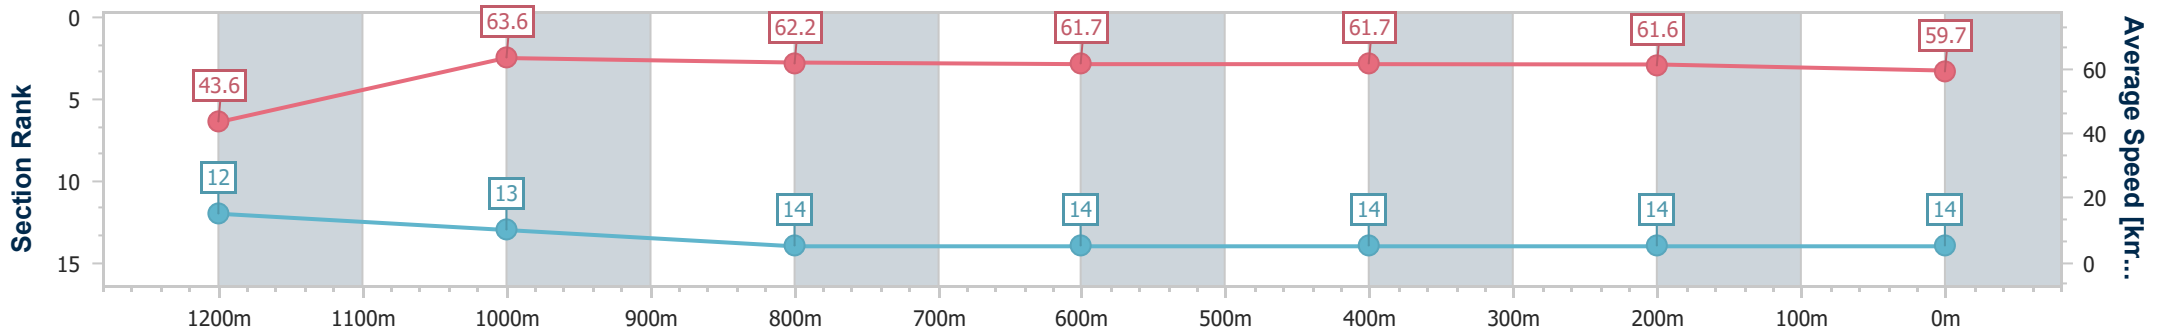

- [ ] Ranking at each section and finish
- .-.- No data available at this section
- NA No data available

Horse/Jockey Name	Taucity
Final Rank	14
Fastest Section Time (Section)	0:11.36 (1200m)
Top Speed [km/h] (Section)	63.9 (1200m)
Race State	Finished

### Ipswich QLD Professional

Race 7: SIRROMET Maiden Plate - 1350m

16 February 2023 - 16:24

Track Rating: Good 3, Weather: fine, Rail Position: +4m Entire

Section	Overall	1200m	1000m	800m	600m	400m	200m
Section Times	1:22.28 [14] (0:12.43)	1:09.85 [12] (0:11.36)	0:58.49 [13] (0:11.53)	0:46.96 [14] (0:11.61)	0:35.35 [14] (0:11.62)	0:23.73 [14] (0:11.67)	0:12.06 [14] (0:12.06)
Average Speed [km/h]	43.6	63.6	62.2	61.7	61.7	61.6	59.7
Top Speed [km/h]	61.5	63.9	63.5	63.1	62.3	63.0	60.6
Avg. Dist. to Rail [m]	10.8	3.2	0.9	1.5	0.7	0.6	0.8
Avg. Stride Freq. [Hz]	2.3	2.4	2.4	2.3	2.4	2.4	2.4
Avg. Stride Length [m]	5.4	7.2	7.2	7.3	7.3	7.1	6.9

- [ ] Ranking at each section and finish
- .-.- No data available at this section
- NA No data available