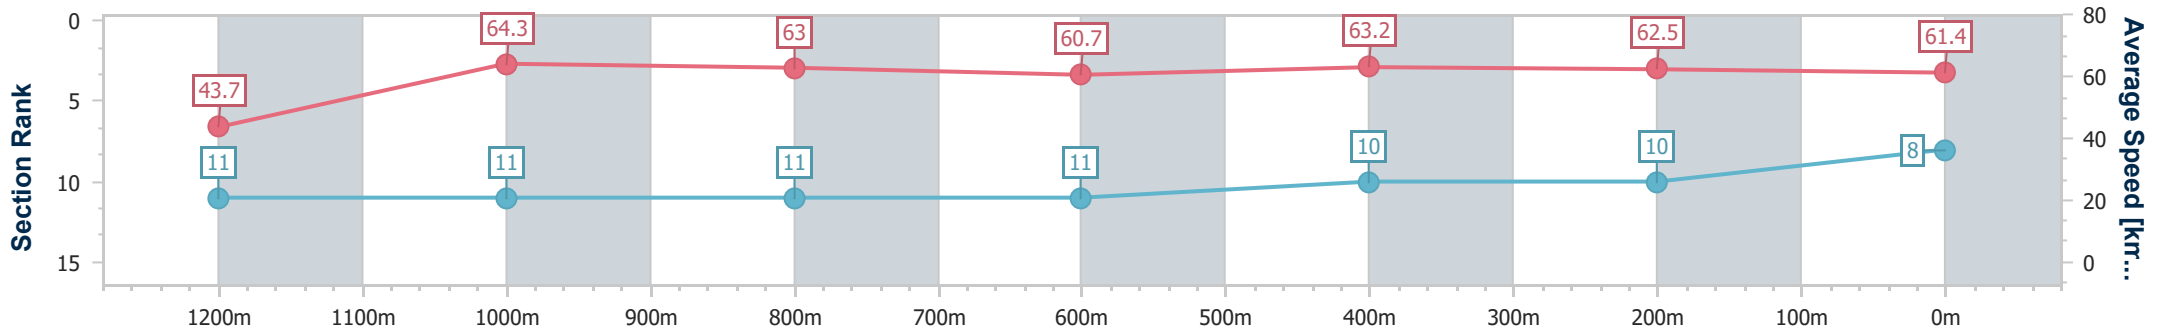

### Ipswich QLD Professional

Race 7: SIRROMET Maiden Plate - 1350m

16 February 2023 - 16:24

Track Rating: Good 3, Weather: fine, Rail Position: +4m Entire

Section	Overall	1200m	1000m	800m	600m	400m	200m
Section Times	1:21.11 [8] (0:12.41)	1:08.70 [11] (0:11.13)	0:57.57 [11] (0:11.34)	0:46.23 [11] (0:11.71)	0:34.52 [11] (0:11.30)	0:23.22 [10] (0:11.49)	0:11.73 [10] (0:11.73)
Average Speed [km/h]	43.7	64.3	63.0	60.7	63.2	62.5	61.4
Top Speed [km/h]	61.5	65.6	64.1	61.8	63.5	63.8	63.0
Avg. Dist. to Rail [m]	3.8	2.0	3.3	3.3	2.0	0.7	2.9
Avg. Stride Freq. [Hz]	2.1	2.2	2.2	2.1	2.2	2.2	2.2
Avg. Stride Length [m]	5.8	7.9	8.0	7.8	7.9	7.7	7.8