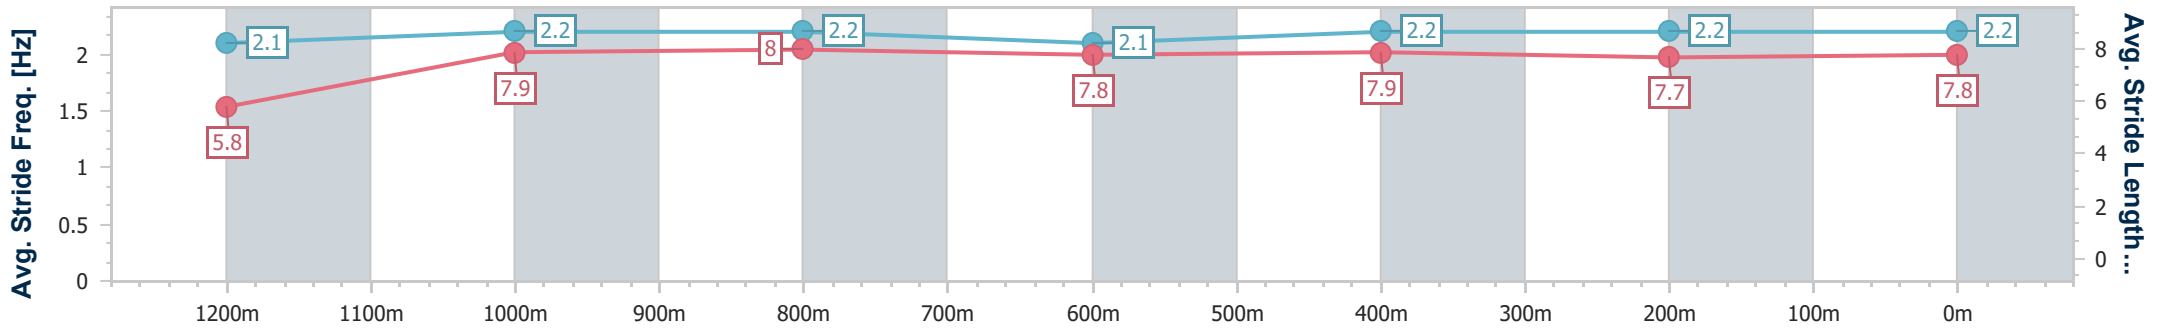

### Ipswich QLD Professional

Race 7: SIRROMET Maiden Plate - 1350m

16 February 2023 - 16:24

Track Rating: Good 3, Weather: fine, Rail Position: +4m Entire

Section	Overall	1200m	1000m	800m	600m	400m	200m
Section Times	1:21.11 [8] (0:12.41)	1:08.70 [11] (0:11.13)	0:57.57 [11] (0:11.34)	0:46.23 [11] (0:11.71)	0:34.52 [11] (0:11.30)	0:23.22 [10] (0:11.49)	0:11.73 [10] (0:11.73)
Average Speed [km/h]	43.7	64.3	63.0	60.7	63.2	62.5	61.4
Top Speed [km/h]	61.5	65.6	64.1	61.8	63.5	63.8	63.0
Avg. Dist. to Rail [m]	3.8	2.0	3.3	3.3	2.0	0.7	2.9
Avg. Stride Freq. [Hz]	2.1	2.2	2.2	2.1	2.2	2.2	2.2
Avg. Stride Length [m]	5.8	7.9	8.0	7.8	7.9	7.7	7.8