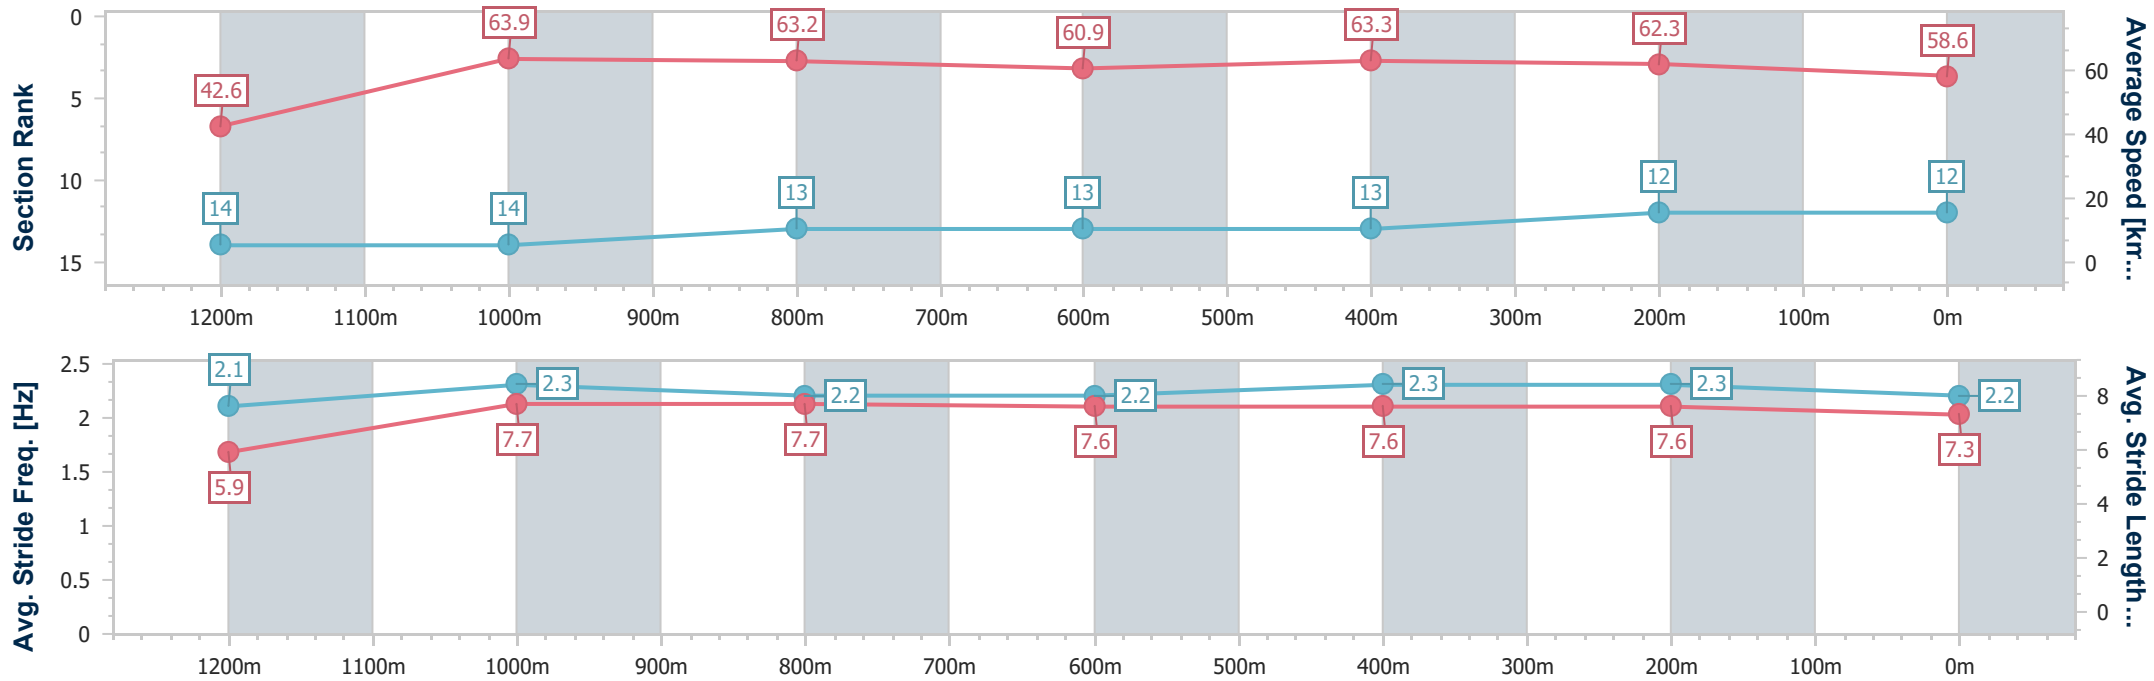

### Ipswich QLD Professional

Race 7: SIRROMET Maiden Plate - 1350m

16 February 2023 - 16:24

Track Rating: Good 3, Weather: fine, Rail Position: +4m Entire

Section	Overall	1200m	1000m	800m	600m	400m	200m
Section Times	1:22.14 [12] (0:12.69)	1:09.45 [14] (0:11.22)	0:58.23 [14] (0:11.29)	0:46.94 [13] (0:11.69)	0:35.25 [13] (0:11.34)	0:23.91 [13] (0:11.65)	0:12.26 [12] (0:12.26)
Average Speed [km/h]	42.6	63.9	63.2	60.9	63.3	62.3	58.6
Top Speed [km/h]	61.8	65.4	64.5	62.2	63.5	62.8	61.4
Avg. Dist. to Rail [m]	3.6	1.5	3.0	3.1	1.0	3.2	6.6
Avg. Stride Freq. [Hz]	2.1	2.3	2.2	2.2	2.3	2.3	2.2
Avg. Stride Length [m]	5.9	7.7	7.7	7.6	7.6	7.6	7.3

- [ ] Ranking at each section and finish
- .-.- No data available at this section
- NA No data available

Horse/Jockey Name	Angel's Chorus
Final Rank	13
Fastest Section Time (Section)	0:11.14 (1200m)
Top Speed [km/h] (Section)	65.1 (1200m)
Race State	Finished