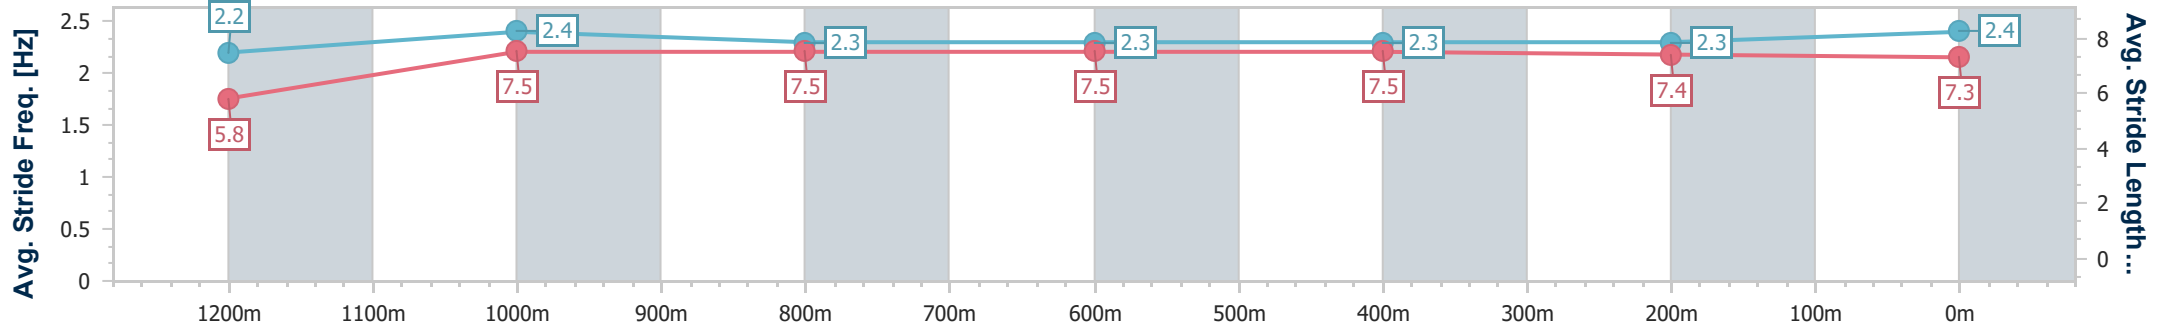

### Ipswich QLD Professional

Race 7: SIRROMET Maiden Plate - 1350m

16 February 2023 - 16:24

Track Rating: Good 3, Weather: fine, Rail Position: +4m Entire

Section	Overall	1200m	1000m	800m	600m	400m	200m
Section Times	1:20.56 [2] (0:11.94)	1:08.62 [7] (0:10.94)	0:57.68 [6] (0:11.51)	0:46.17 [6] (0:11.66)	0:34.51 [6] (0:11.53)	0:22.98 [7] (0:11.53)	0:11.45 [6] (0:11.45)
Average Speed [km/h]	45.3	65.4	62.1	61.1	62.3	62.9	62.8
Top Speed [km/h]	64.6	66.7	65.2	62.3	63.5	64.7	64.7
Avg. Dist. to Rail [m]	1.7	2.2	3.2	2.5	0.9	2.9	5.0
Avg. Stride Freq. [Hz]	2.2	2.4	2.3	2.3	2.3	2.3	2.4
Avg. Stride Length [m]	5.8	7.5	7.5	7.5	7.5	7.4	7.3