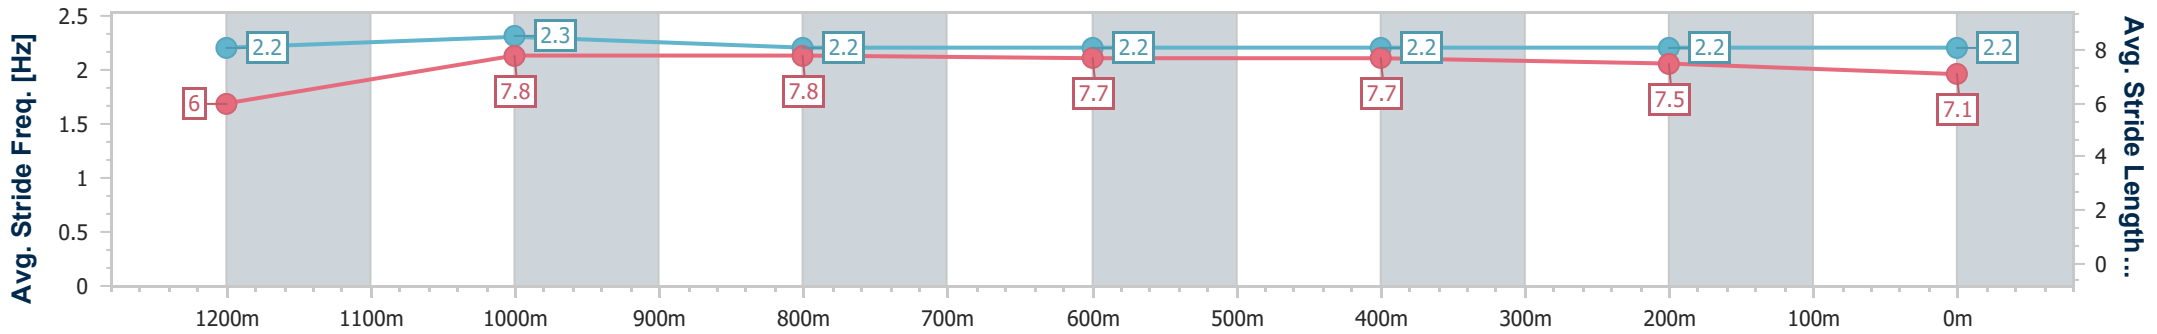

- [ ] Ranking at each section and finish
- .-.- No data available at this section
- NA No data available

Horse/Jockey Name	The Bronx Bull
Final Rank	10
Fastest Section Time (Section)	0:10.79 (1200m)
Top Speed [km/h] (Section)	67.2 (1200m)
Race State	Finished

### Ipswich QLD Professional

Race 7: SIRROMET Maiden Plate - 1350m

16 February 2023 - 16:24

Track Rating: Good 3, Weather: fine, Rail Position: +4m Entire

Section	Overall	1200m	1000m	800m	600m	400m	200m
Section Times	1:21.47 [10] (0:11.77)	1:09.70 [3] (0:10.79)	0:58.91 [2] (0:11.45)	0:47.46 [1] (0:11.55)	0:35.91 [1] (0:11.52)	0:24.39 [2] (0:11.93)	0:12.46 [5] (0:12.46)
Average Speed [km/h]	45.9	66.7	62.4	61.5	62.2	60.4	57.8
Top Speed [km/h]	64.8	67.2	65.9	61.8	62.6	61.6	59.6
Avg. Dist. to Rail [m]	3.2	1.2	2.8	3.2	1.4	1.1	2.7
Avg. Stride Freq. [Hz]	2.2	2.3	2.2	2.2	2.2	2.2	2.2
Avg. Stride Length [m]	6.0	7.8	7.8	7.7	7.7	7.5	7.1