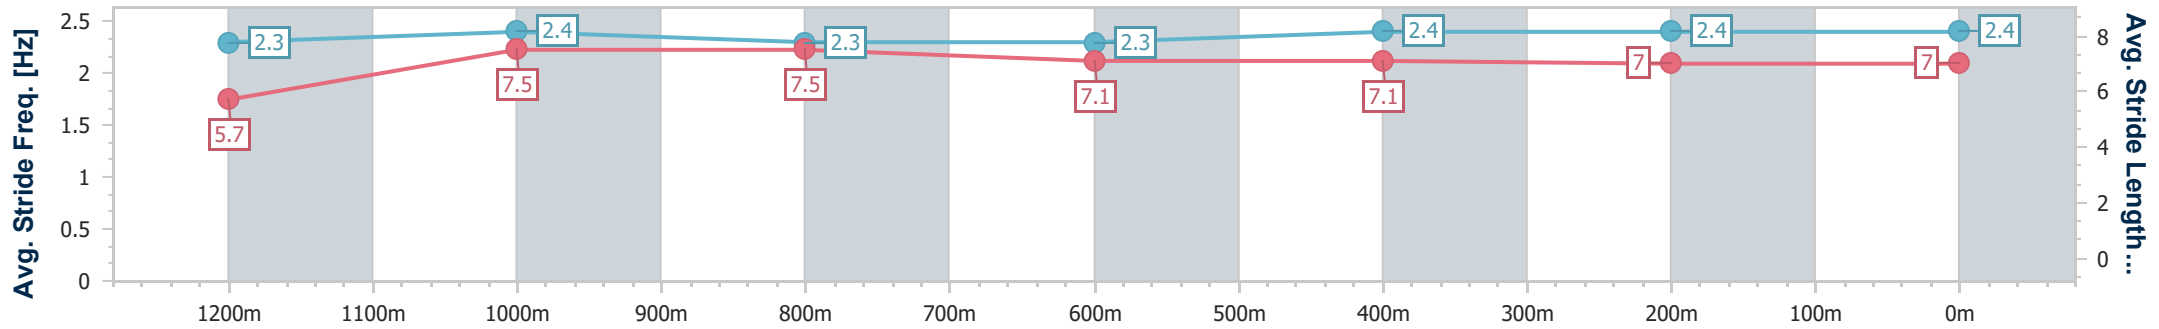

### Ipswich QLD Professional

Race 7: SIRROMET Maiden Plate - 1350m

16 February 2023 - 16:24

Track Rating: Good 3, Weather: fine, Rail Position: +4m Entire

Section	Overall	1200m	1000m	800m	600m	400m	200m
Section Times	1:21.13 [9] (0:11.79)	1:09.34 [4] (0:10.98)	0:58.36 [5] (0:11.61)	0:46.75 [5] (0:11.72)	0:35.03 [7] (0:11.30)	0:23.73 [5] (0:11.74)	0:11.99 [7] (0:11.99)
Average Speed [km/h]	45.8	65.5	61.6	60.7	63.1	61.1	60.1
Top Speed [km/h]	65.4	66.6	63.0	62.2	63.4	62.8	61.4
Avg. Dist. to Rail [m]	0.9	1.0	2.1	2.7	2.3	1.0	0.4
Avg. Stride Freq. [Hz]	2.3	2.4	2.3	2.3	2.4	2.4	2.4
Avg. Stride Length [m]	5.7	7.5	7.5	7.1	7.1	7.0	7.0

- [ ] Ranking at each section and finish
- .-.- No data available at this section
- NA No data available

Horse/Jockey Name	The Bronx Bull
Final Rank	10
Fastest Section Time (Section)	0:10.79 (1200m)
Top Speed [km/h] (Section)	67.2 (1200m)
Race State	Finished