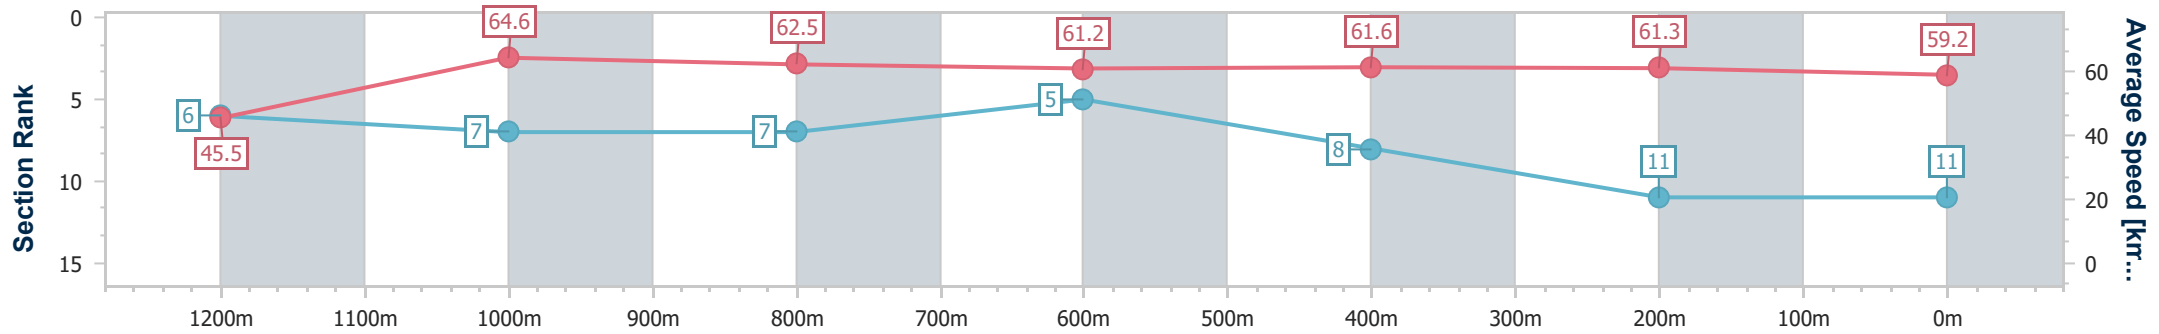

### Ipswich QLD Professional

Race 7: SIRROMET Maiden Plate - 1350m

16 February 2023 - 16:24

Track Rating: Good 3, Weather: fine, Rail Position: +4m Entire

Section	Overall	1200m	1000m	800m	600m	400m	200m
Section Times	1:21.60 [11] (0:11.89)	1:09.71 [6] (0:11.10)	0:58.61 [7] (0:11.42)	0:47.19 [7] (0:11.61)	0:35.58 [5] (0:11.62)	0:23.96 [8] (0:11.81)	0:12.15 [11] (0:12.15)
Average Speed [km/h]	45.5	64.6	62.5	61.2	61.6	61.3	59.2
Top Speed [km/h]	64.4	65.2	64.3	62.2	62.6	61.8	61.1
Avg. Dist. to Rail [m]	1.4	1.5	3.4	3.4	1.5	1.9	3.9
Avg. Stride Freq. [Hz]	2.3	2.4	2.3	2.3	2.3	2.3	2.2
Avg. Stride Length [m]	5.7	7.5	7.5	7.5	7.4	7.3	7.3