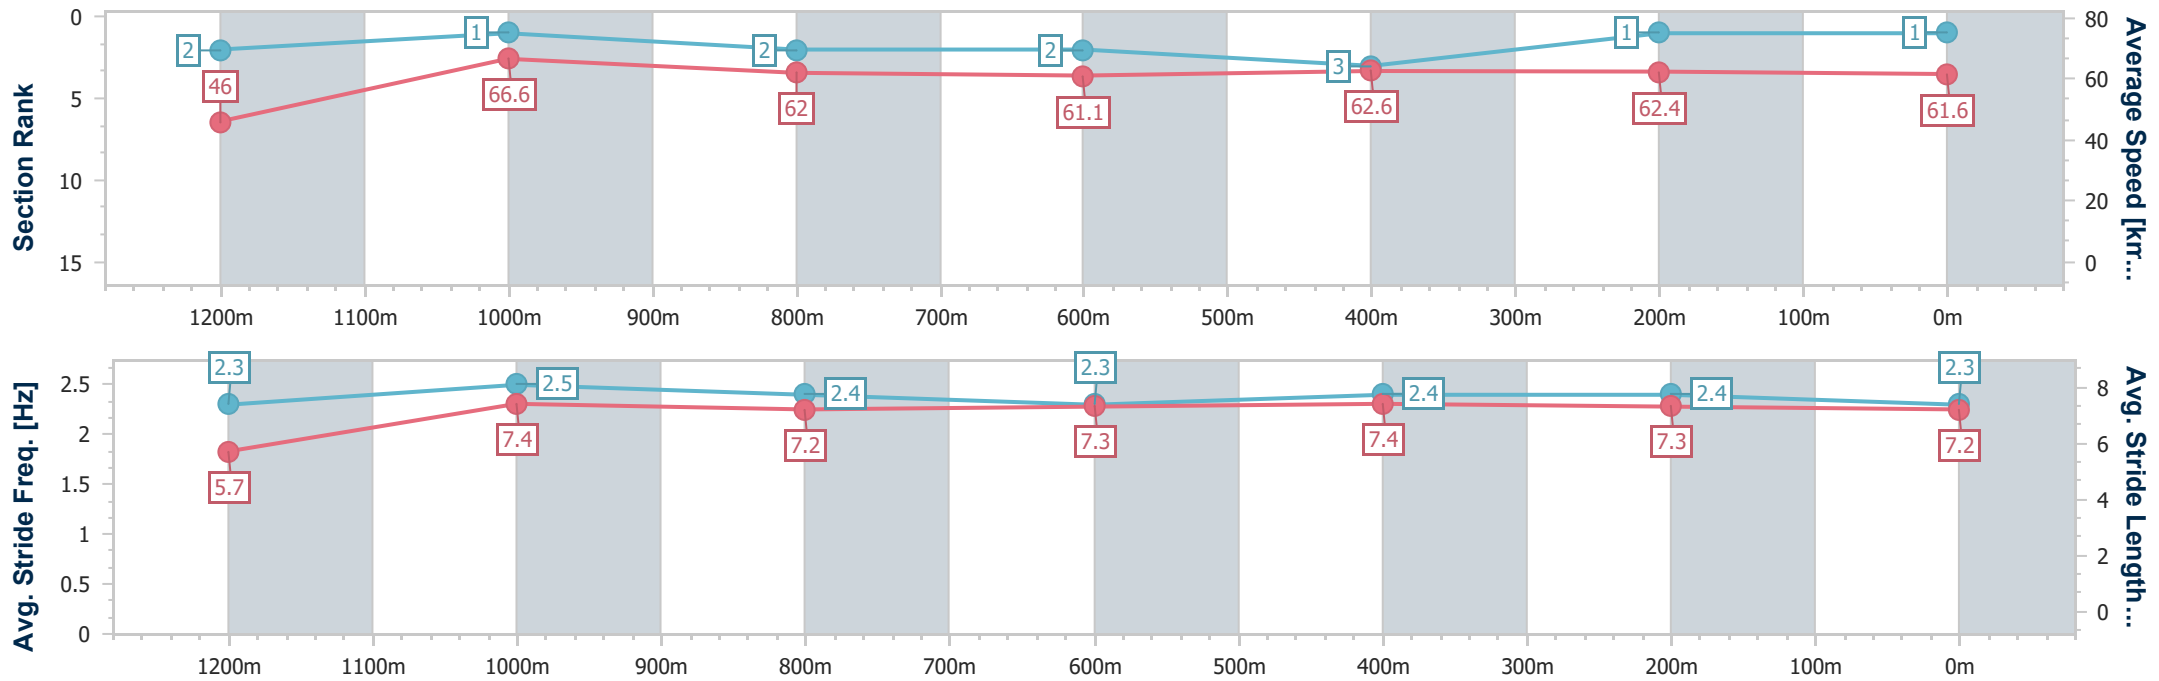

### Ipswich QLD Professional

Race 7: SIRROMET Maiden Plate - 1350m

16 February 2023 - 16:24

Track Rating: Good 3, Weather: fine, Rail Position: +4m Entire

Section	Overall	1200m	1000m	800m	600m	400m	200m
Section Times	1:20.32 [1] (0:11.75)	1:08.57 [2] (0:10.79)	0:57.78 [1] (0:11.51)	0:46.27 [2] (0:11.64)	0:34.63 [2] (0:11.43)	0:23.20 [3] (0:11.53)	0:11.67 [1] (0:11.67)
Average Speed [km/h]	46.0	66.6	62.0	61.1	62.6	62.4	61.6
Top Speed [km/h]	66.0	67.8	64.8	62.0	63.2	62.9	62.7
Avg. Dist. to Rail [m]	4.4	1.9	3.2	3.4	1.9	0.4	0.8
Avg. Stride Freq. [Hz]	2.3	2.5	2.4	2.3	2.4	2.4	2.3
Avg. Stride Length [m]	5.7	7.4	7.2	7.3	7.4	7.3	7.2

- [ ] Ranking at each section and finish
- .-.- No data available at this section
- NA No data available

Horse/Jockey Name	Loose Unit
Final Rank	2
Fastest Section Time (Section)	0:10.94 (1200m)
Top Speed [km/h] (Section)	66.7 (1200m)
Race State	Finished