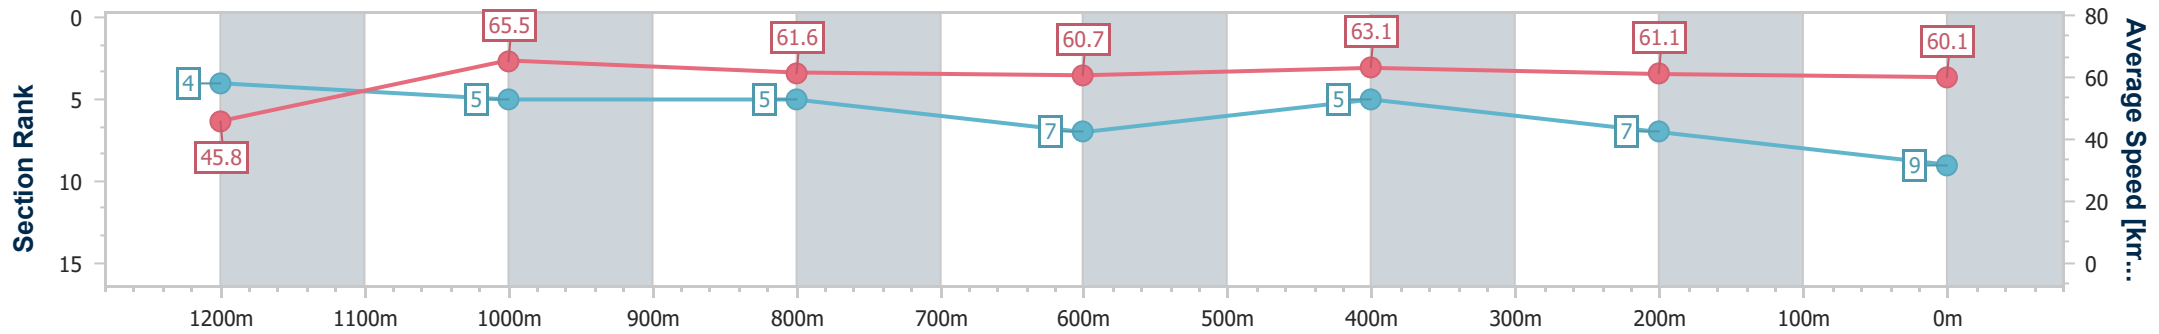

### Ipswich QLD Professional

Race 7: SIRROMET Maiden Plate - 1350m

16 February 2023 - 16:24

Track Rating: Good 3, Weather: fine, Rail Position: +4m Entire

Section	Overall	1200m	1000m	800m	600m	400m	200m
Section Times	1:21.13 [9] (0:11.79)	1:09.34 [4] (0:10.98)	0:58.36 [5] (0:11.61)	0:46.75 [5] (0:11.72)	0:35.03 [7] (0:11.30)	0:23.73 [5] (0:11.74)	0:11.99 [7] (0:11.99)
Average Speed [km/h]	45.8	65.5	61.6	60.7	63.1	61.1	60.1
Top Speed [km/h]	65.4	66.6	63.0	62.2	63.4	62.8	61.4
Avg. Dist. to Rail [m]	0.9	1.0	2.1	2.7	2.3	1.0	0.4
Avg. Stride Freq. [Hz]	2.3	2.4	2.3	2.3	2.4	2.4	2.4
Avg. Stride Length [m]	5.7	7.5	7.5	7.1	7.1	7.0	7.0

- [ ] Ranking at each section and finish
- .-.- No data available at this section
- NA No data available

Horse/Jockey Name	The Bronx Bull
Final Rank	10
Fastest Section Time (Section)	0:10.79 (1200m)
Top Speed [km/h] (Section)	67.2 (1200m)
Race State	Finished