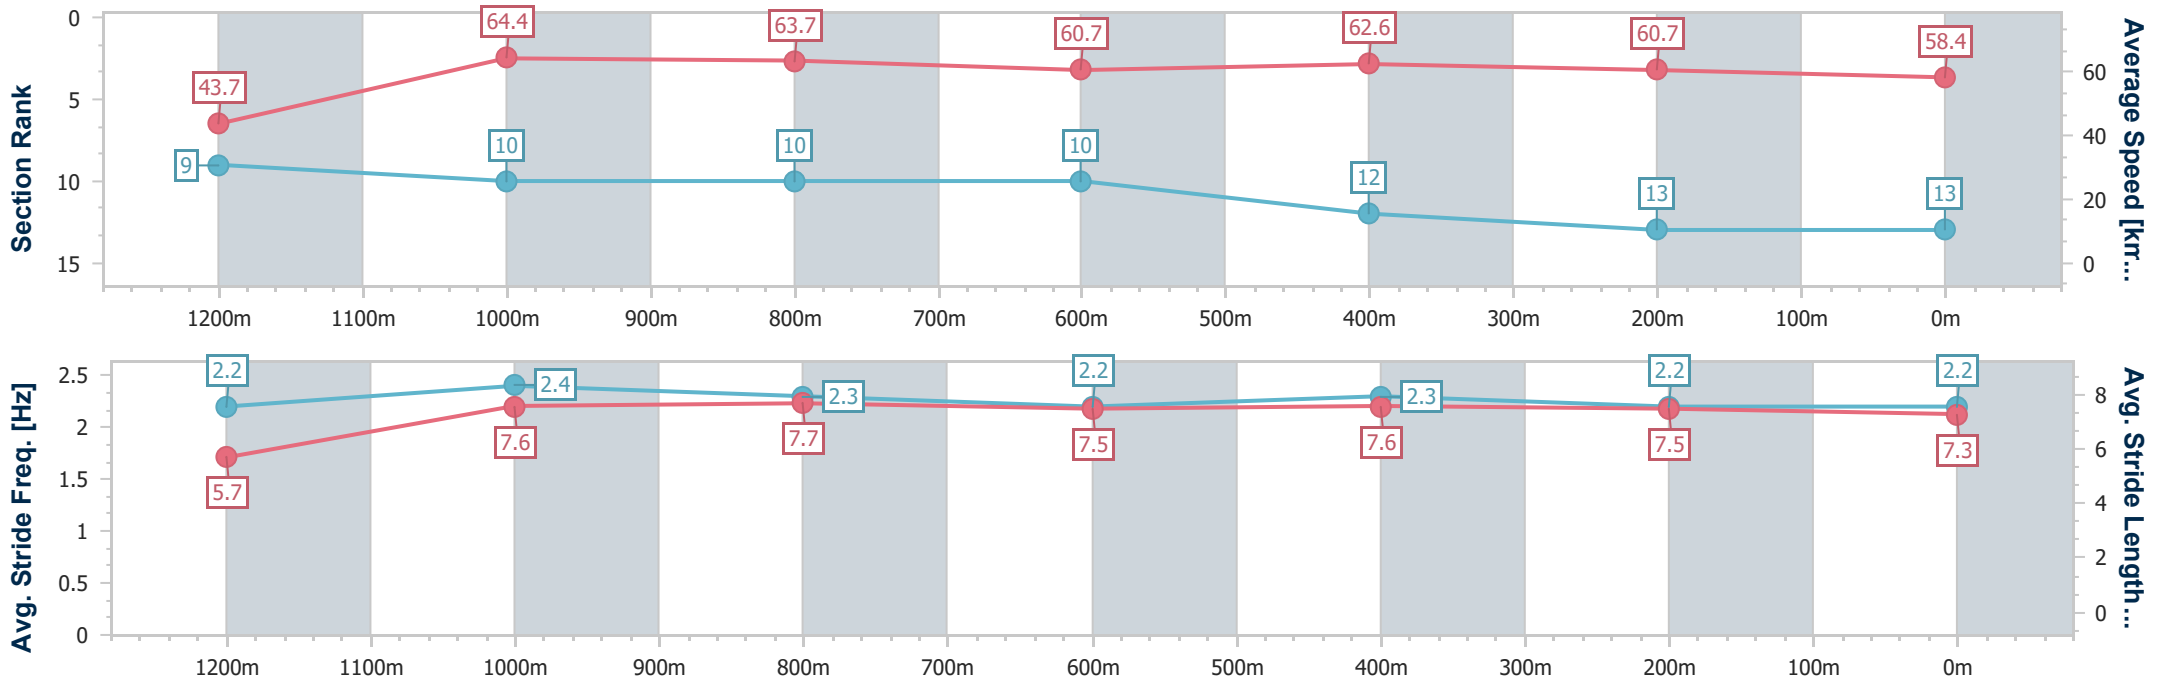

- [ ] Ranking at each section and finish
- .-.- No data available at this section
- NA No data available

Horse/Jockey Name	Angel's Chorus
Final Rank	13
Fastest Section Time (Section)	0:11.14 (1200m)
Top Speed [km/h] (Section)	65.1 (1200m)
Race State	Finished

### Ipswich QLD Professional

Race 7: SIRROMET Maiden Plate - 1350m

16 February 2023 - 16:24

Track Rating: Good 3, Weather: fine, Rail Position: +4m Entire

Section	Overall	1200m	1000m	800m	600m	400m	200m
Section Times	1:22.23 [13] (0:12.39)	1:09.84 [9] (0:11.14)	0:58.70 [10] (0:11.22)	0:47.48 [10] (0:11.73)	0:35.75 [10] (0:11.47)	0:24.28 [12] (0:11.95)	0:12.33 [13] (0:12.33)
Average Speed [km/h]	43.7	64.4	63.7	60.7	62.6	60.7	58.4
Top Speed [km/h]	62.9	65.1	65.0	62.1	63.4	61.5	59.6
Avg. Dist. to Rail [m]	5.7	0.8	3.1	2.9	1.4	2.8	5.2
Avg. Stride Freq. [Hz]	2.2	2.4	2.3	2.2	2.3	2.2	2.2
Avg. Stride Length [m]	5.7	7.6	7.7	7.5	7.6	7.5	7.3

- [ ] Ranking at each section and finish
- .-.- No data available at this section
- NA No data available

Horse/Jockey Name	Taucity
Final Rank	14
Fastest Section Time (Section)	0:11.36 (1200m)
Top Speed [km/h] (Section)	63.9 (1200m)
Race State	Finished