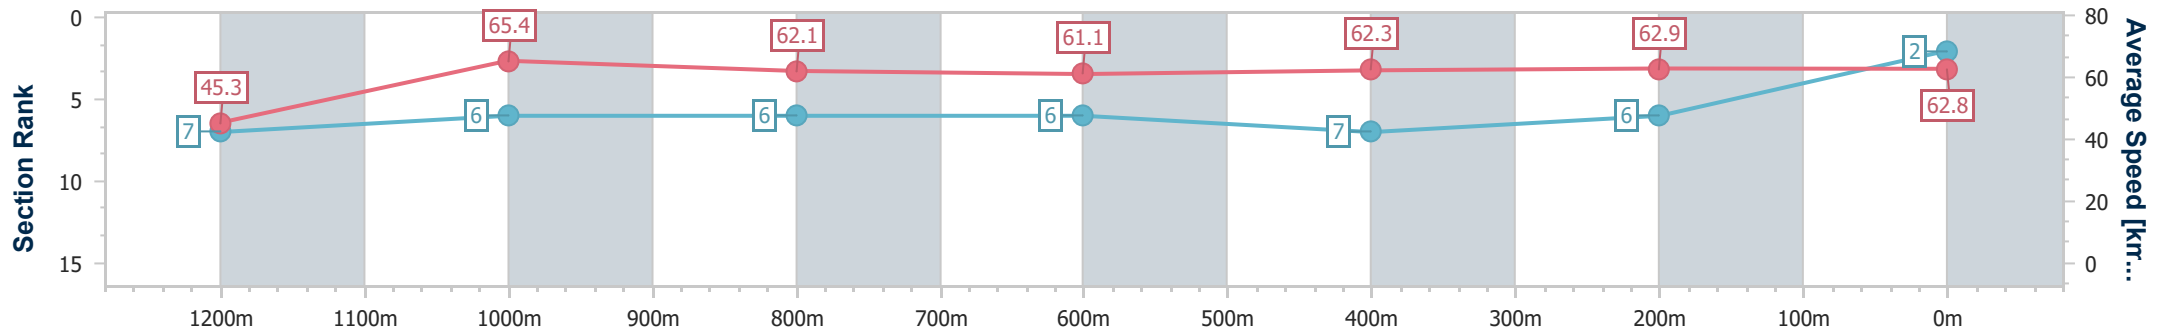

### Ipswich QLD Professional

Race 7: SIRROMET Maiden Plate - 1350m

16 February 2023 - 16:24

Track Rating: Good 3, Weather: fine, Rail Position: +4m Entire

Section	Overall	1200m	1000m	800m	600m	400m	200m
Section Times	1:20.56 [2] (0:11.94)	1:08.62 [7] (0:10.94)	0:57.68 [6] (0:11.51)	0:46.17 [6] (0:11.66)	0:34.51 [6] (0:11.53)	0:22.98 [7] (0:11.53)	0:11.45 [6] (0:11.45)
Average Speed [km/h]	45.3	65.4	62.1	61.1	62.3	62.9	62.8
Top Speed [km/h]	64.6	66.7	65.2	62.3	63.5	64.7	64.7
Avg. Dist. to Rail [m]	1.7	2.2	3.2	2.5	0.9	2.9	5.0
Avg. Stride Freq. [Hz]	2.2	2.4	2.3	2.3	2.3	2.3	2.4
Avg. Stride Length [m]	5.8	7.5	7.5	7.5	7.5	7.4	7.3