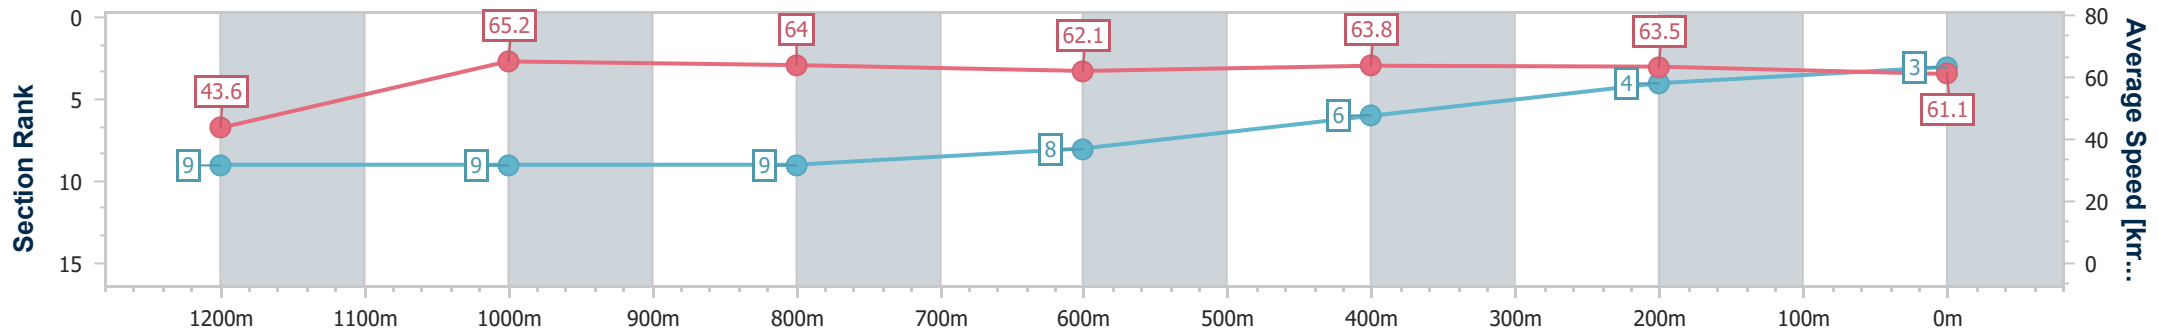

### Ipswich QLD Professional

Race 7: SIRROMET Maiden Plate - 1350m

16 February 2023 - 16:24

Track Rating: Good 3, Weather: fine, Rail Position: +4m Entire

Section	Overall	1200m	1000m	800m	600m	400m	200m
Section Times	1:20.68 [3] (0:12.39)	1:08.29 [9] (0:11.06)	0:57.23 [9] (0:11.22)	0:46.01 [9] (0:11.52)	0:34.49 [8] (0:11.24)	0:23.25 [6] (0:11.47)	0:11.78 [4] (0:11.78)
Average Speed [km/h]	43.6	65.2	64.0	62.1	63.8	63.5	61.1
Top Speed [km/h]	62.2	66.9	66.0	63.4	65.0	64.3	62.8
Avg. Dist. to Rail [m]	8.0	1.6	1.6	1.9	0.9	4.1	5.9
Avg. Stride Freq. [Hz]	2.2	2.5	2.4	2.4	2.4	2.5	2.5
Avg. Stride Length [m]	5.7	7.3	7.3	7.2	7.2	7.0	6.8