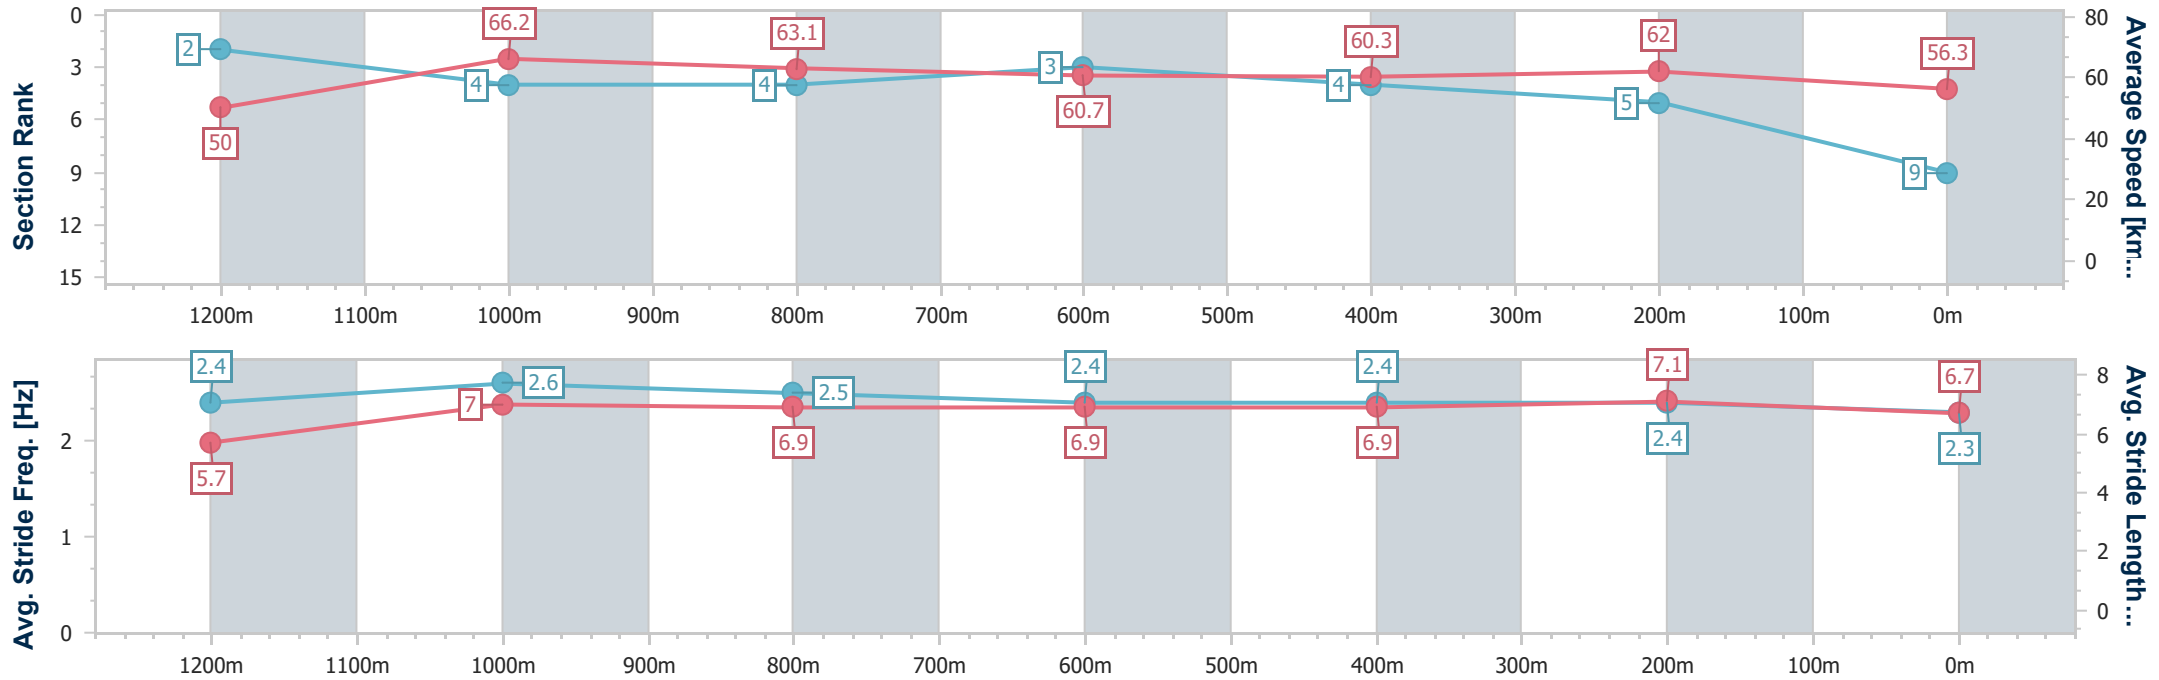

Horse/Jockey Name	Lolarosie
Final Rank	9
Fastest Section Time (Section)	0:10.82 (Overall)
Top Speed [km/h] (Section)	67.5 (1200m)
Race State	Finished

Doomben QLD Professional
Race 7: GIRLS DAY OUT 4 MARCH RATINGS BAND 0 - 68
Handicap - 1350m
15 February 2023 - 17:11
Track Rating: Soft 5, Weather: Overcast, Rail Position: +6m Entire Course

BRISBANE
RACING CLUB

Section	Overall	1200m	1000m	800m	600m	400m	200m
Section Times	1:21.24 [9] (0:10.82)	1:10.42 [2] (0:10.88)	0:59.54 [4] (0:11.42)	0:48.12 [4] (0:11.87)	0:36.25 [3] (0:11.90)	0:24.35 [4] (0:11.56)	0:12.79 [5] (0:12.79)
Average Speed [km/h]	50.0	66.2	63.1	60.7	60.3	62.0	56.3
Top Speed [km/h]	67.1	67.5	65.5	62.4	61.3	63.3	60.4
Avg. Dist. to Rail [m]	1.7	0.3	0.9	0.2	0.8	0.8	2.0
Avg. Stride Freq. [Hz]	2.4	2.6	2.5	2.4	2.4	2.4	2.3
Avg. Stride Length [m]	5.7	7.0	6.9	6.9	6.9	7.1	6.7

- [ ] Ranking at each section and finish
- -.-.- No data available at this section
- NA No data available