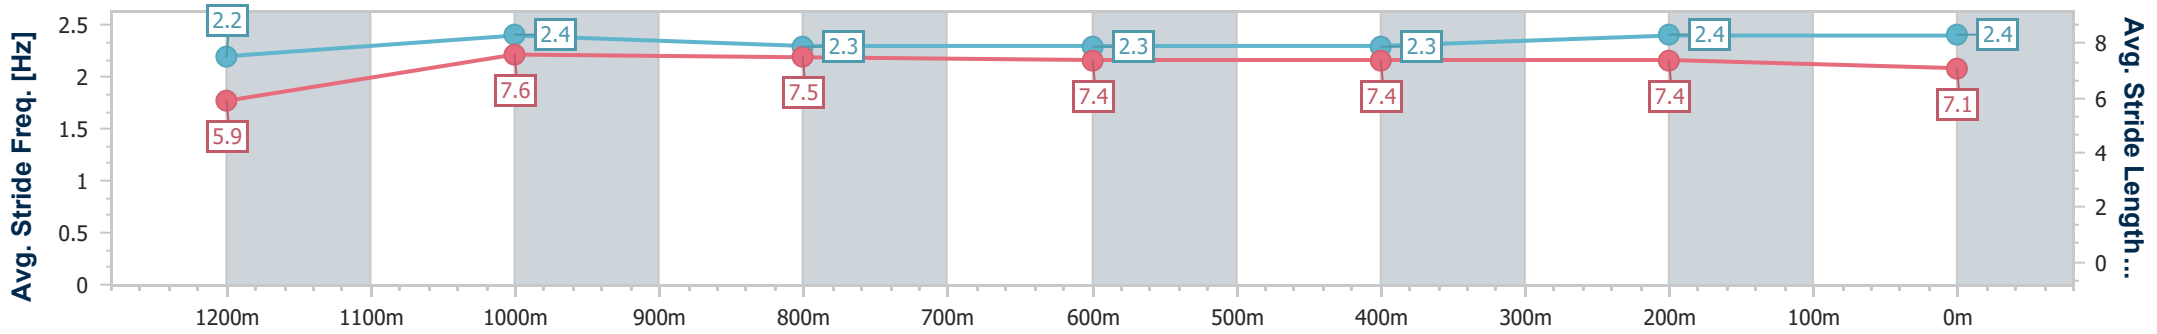

Horse/Jockey Name	Amore Primus
Final Rank	2
Fastest Section Time (Section)	0:10.92 (1200m)
Top Speed [km/h] (Section)	66.9 (1200m)
Race State	Finished

Doomben QLD Professional
Race 7: GIRLS DAY OUT 4 MARCH RATINGS BAND 0 - 68
Handicap - 1350m
15 February 2023 - 17:11
Track Rating: Soft 5, Weather: Overcast, Rail Position: +6m Entire Course

BRISBANE
RACING CLUB

Section	Overall	1200m	1000m	800m	600m	400m	200m								
Section Times	1:20.34 [2] (0:11.35)	1:08.99 [7] (0:10.92)	0:58.07 [7] (0:11.46)	0:46.61 [7] (0:11.81)	0:34.80 [7] (0:11.67)	0:23.13 [6] (0:11.29)	0:11.84 [4] (0:11.84)								
Average Speed [km/h]	47.5	66.1	62.9	61.2	61.9	63.8	60.8								
Top Speed [km/h]	66.0	66.9	65.1	62.5	63.7	65.7	63.1								
Avg. Dist. to Rail [m]	3.1	2.0	1.6	0.8	0.6	2.3	5.1								
Avg. Stride Freq. [Hz]	2.2	2.4	2.3	2.3	2.3	2.4	2.4								
Avg. Stride Length [m]	5.9	7.6	7.5	7.4	7.4	7.4	7.1								

- [ ] Ranking at each section and finish
- -.-.- No data available at this section
- NA No data available