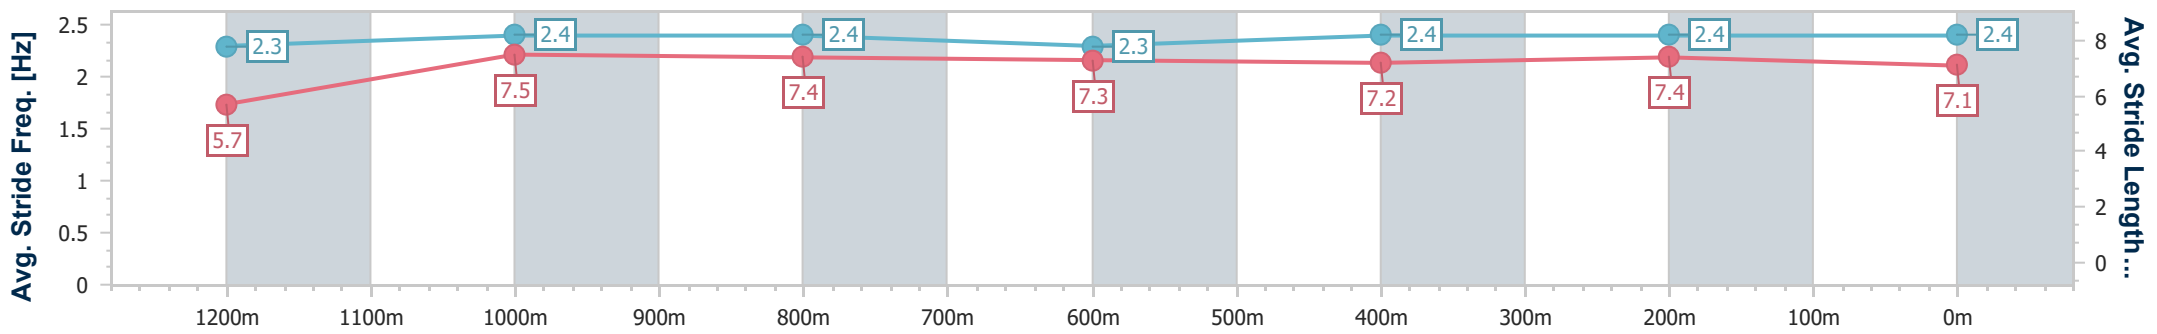

Horse/Jockey Name	Blinding Light
Final Rank	4
Fastest Section Time (Section)	0:10.91 (1200m)
Top Speed [km/h] (Section)	66.8 (1200m)
Race State	Finished

Doomben QLD Professional
Race 7: GIRLS DAY OUT 4 MARCH RATINGS BAND 0 - 68
Handicap - 1350m
15 February 2023 - 17:11
Track Rating: Soft 5, Weather: Overcast, Rail Position: +6m Entire Course

BRISBANE
RACING CLUB

Section	Overall	1200m	1000m	800m	600m	400m	200m
Section Times	1:20.37 [4] (0:11.52)	1:08.85 [9] (0:10.91)	0:57.94 [9] (0:11.48)	0:46.46 [9] (0:11.86)	0:34.60 [9] (0:11.66)	0:22.94 [8] (0:11.21)	0:11.73 [8] (0:11.73)
Average Speed [km/h]	46.9	66.0	62.9	61.0	62.0	64.3	61.4
Top Speed [km/h]	64.0	66.8	64.9	62.2	62.8	65.1	63.4
Avg. Dist. to Rail [m]	6.1	1.9	1.2	1.1	0.8	1.9	5.5
Avg. Stride Freq. [Hz]	2.3	2.4	2.4	2.3	2.4	2.4	2.4
Avg. Stride Length [m]	5.7	7.5	7.4	7.3	7.2	7.4	7.1

- [ ] Ranking at each section and finish
- -.-.- No data available at this section
- NA No data available