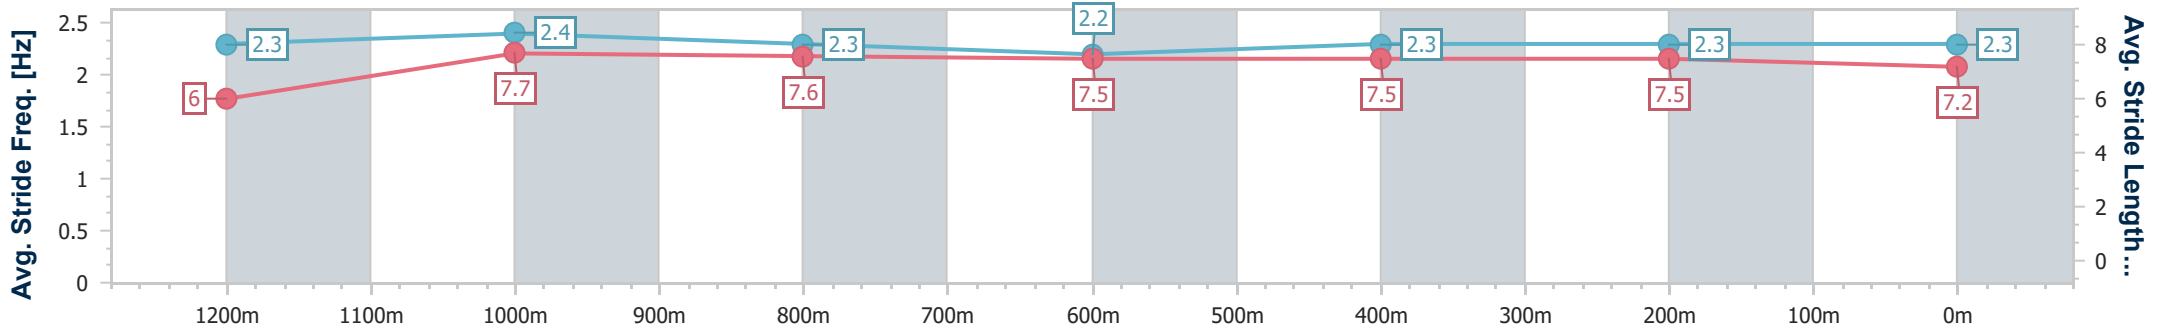

Horse/Jockey Name	Michigan
Final Rank	5
Fastest Section Time (Section)	0:10.82 (Overall)
Top Speed [km/h] (Section)	67.7 (1200m)
Race State	Finished

Doomben QLD Professional
Race 7: GIRLS DAY OUT 4 MARCH RATINGS BAND 0 - 68
Handicap - 1350m
15 February 2023 - 17:11
Track Rating: Soft 5, Weather: Overcast, Rail Position: +6m Entire Course

BRISBANE
RACING CLUB

Section	Overall	1200m	1000m	800m	600m	400m	200m
Section Times	1:20.37 [5] (0:10.82)	1:09.55 [1] (0:10.85)	0:58.70 [3] (0:11.37)	0:47.33 [3] (0:11.97)	0:35.36 [4] (0:11.84)	0:23.52 [3] (0:11.44)	0:12.08 [3] (0:12.08)
Average Speed [km/h]	49.9	66.4	63.5	60.7	61.4	63.0	59.6
Top Speed [km/h]	66.7	67.7	66.5	61.3	62.2	63.8	62.3
Avg. Dist. to Rail [m]	3.6	1.6	1.2	1.8	1.6	0.6	1.2
Avg. Stride Freq. [Hz]	2.3	2.4	2.3	2.2	2.3	2.3	2.3
Avg. Stride Length [m]	6.0	7.7	7.6	7.5	7.5	7.5	7.2

- [ ] Ranking at each section and finish
- -.-.- No data available at this section
- NA No data available