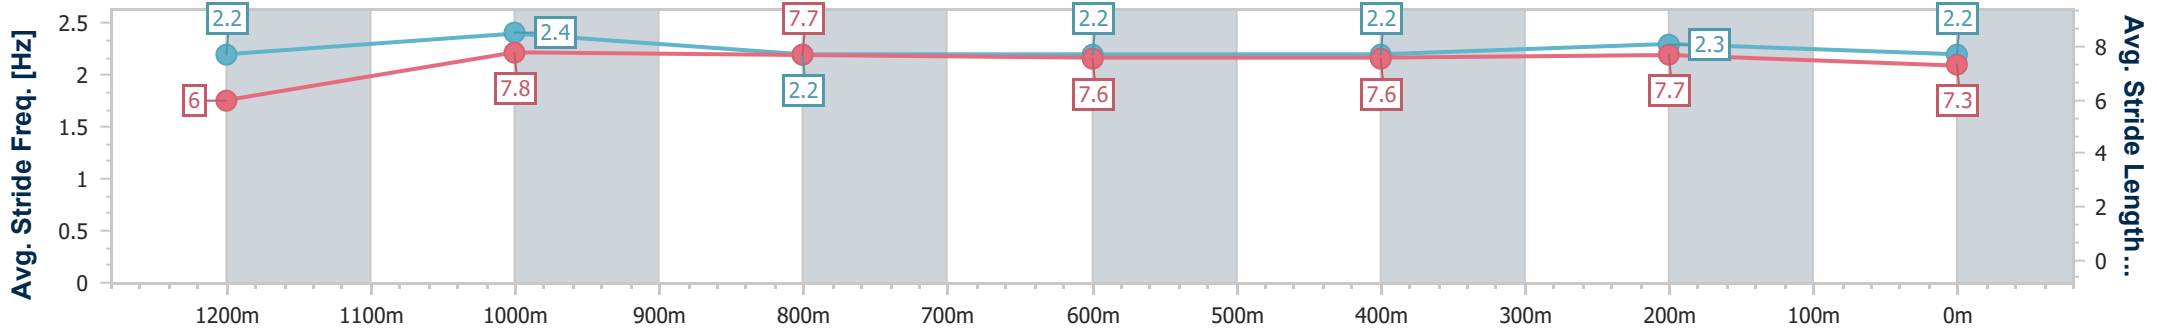

Horse/Jockey Name	Roadhouse
Final Rank	6
Fastest Section Time (Section)	0:10.65 (1200m)
Top Speed [km/h] (Section)	70.4 (1200m)
Race State	Finished

Doomben QLD Professional
Race 7: GIRLS DAY OUT 4 MARCH RATINGS BAND 0 - 68
Handicap - 1350m
15 February 2023 - 17:11
Track Rating: Soft 5, Weather: Overcast, Rail Position: +6m Entire Course

BRISBANE
RACING CLUB

Section	Overall	1200m	1000m	800m	600m	400m	200m
Section Times	1:20.80 [6] (0:11.37)	1:09.43 [8] (0:10.65)	0:58.78 [6] (0:11.38)	0:47.40 [5] (0:11.89)	0:35.51 [6] (0:11.75)	0:23.76 [5] (0:11.49)	0:12.27 [7] (0:12.27)
Average Speed [km/h]	47.6	67.6	63.4	60.7	61.4	62.8	58.7
Top Speed [km/h]	67.6	70.4	65.5	62.2	63.0	63.9	61.9
Avg. Dist. to Rail [m]	5.2	1.3	0.4	1.0	0.8	1.1	1.5
Avg. Stride Freq. [Hz]	2.2	2.4	2.2	2.2	2.2	2.3	2.2
Avg. Stride Length [m]	6.0	7.8	7.7	7.6	7.6	7.7	7.3

- [ ] Ranking at each section and finish
- -.-.- No data available at this section
- NA No data available