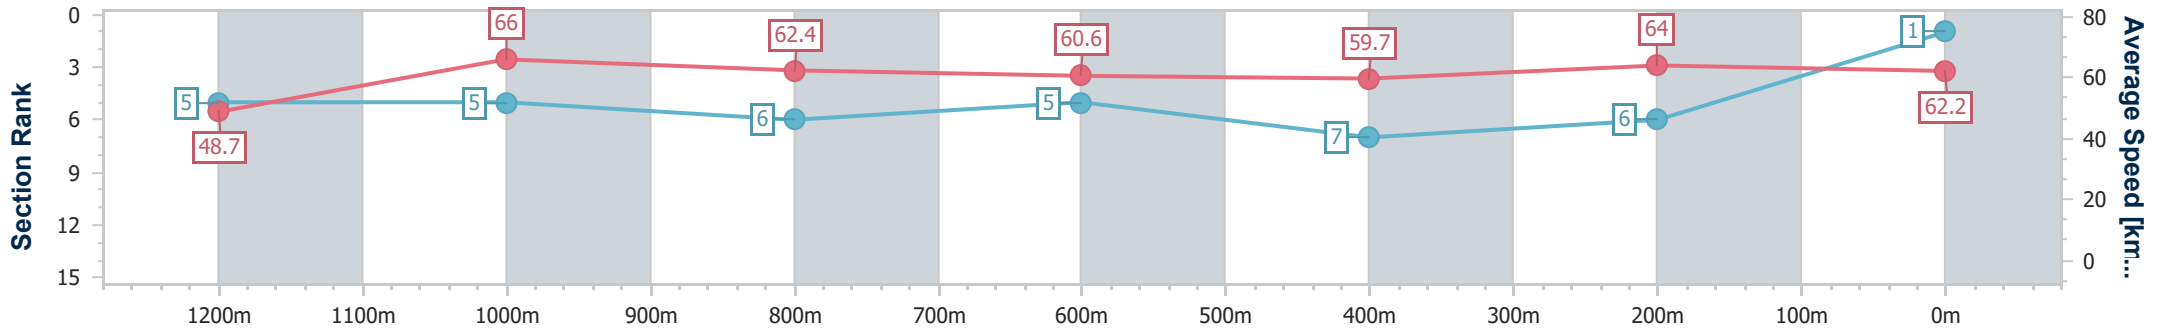

| Section | Overall | 1200m | 1000m | 800m | 600m | 400m | 200m |
|------------------------|--------------------------|--------------------------|--------------------------|--------------------------|--------------------------|--------------------------|--------------------------|
| Section Times | 1:20.12 [1] (0:11.07) | 1:09.05 [5] (0:10.91) | 0:58.14 [5] (0:11.52) | 0:46.62 [6] (0:11.81) | 0:34.81 [5] (0:12.02) | 0:22.79 [7] (0:11.21) | 0:11.58 [6] (0:11.58) |
| Average Speed [km/h] | 48.7 | 66.0 | 62.4 | 60.6 | 59.7 | 64.0 | 62.2 |
| Top Speed [km/h] | 67.0 | 67.5 | 64.1 | 61.5 | 60.8 | 65.9 | 64.9 |
| Avg. Dist. to Rail [m] | 4.1 | 0.5 | 0.5 | 1.0 | 0.7 | 1.4 | 3.0 |
| Avg. Stride Freq. [Hz] | 2.3 | 2.5 | 2.4 | 2.4 | 2.3 | 2.4 | 2.1 |
| Avg. Stride Length [m] | 5.9 | 7.2 | 7.3 | 7.1 | 7.2 | 7.3 | 8.1 |