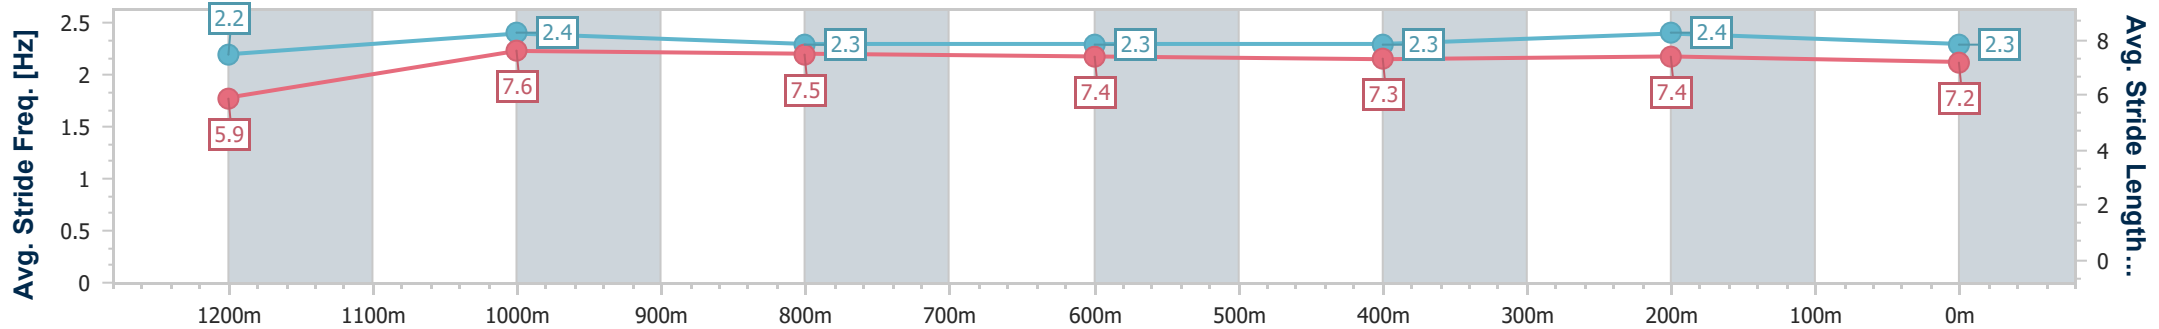

Horse/Jockey Name	Danawi
Final Rank	8
Fastest Section Time (Section)	0:11.08 (1200m)
Top Speed [km/h] (Section)	66.3 (1200m)
Race State	Finished

Doomben QLD Professional
Race 7: GIRLS DAY OUT 4 MARCH RATINGS BAND 0 - 68
Handicap - 1350m
15 February 2023 - 17:11
Track Rating: Soft 5, Weather: Overcast, Rail Position: +6m Entire Course

BRISBANE
RACING CLUB

Section	Overall	1200m	1000m	800m	600m	400m	200m
Section Times	1:21.04 [8] (0:11.24)	1:09.80 [6] (0:11.08)	0:58.72 [8] (0:11.58)	0:47.14 [8] (0:11.83)	0:35.31 [8] (0:11.77)	0:23.54 [9] (0:11.40)	0:12.14 [9] (0:12.14)
Average Speed [km/h]	48.2	64.9	62.2	60.7	61.1	63.0	59.3
Top Speed [km/h]	65.0	66.3	64.3	61.9	62.7	64.5	62.9
Avg. Dist. to Rail [m]	1.9	0.6	0.5	0.3	0.6	0.9	2.5
Avg. Stride Freq. [Hz]	2.2	2.4	2.3	2.3	2.3	2.4	2.3
Avg. Stride Length [m]	5.9	7.6	7.5	7.4	7.3	7.4	7.2

- [ ] Ranking at each section and finish
- -.-.- No data available at this section
- NA No data available