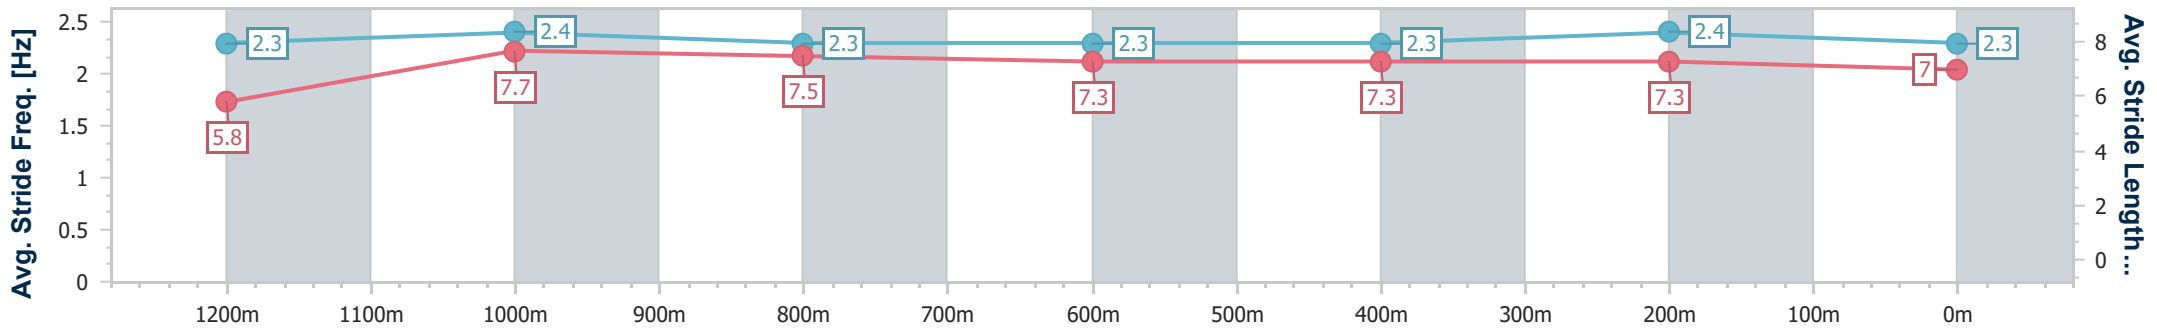

Horse/Jockey Name	Alpha Go
Final Rank	7
Fastest Section Time (Section)	0:10.64 (1200m)
Top Speed [km/h] (Section)	68.5 (1200m)
Race State	Finished

Doomben QLD Professional
Race 7: GIRLS DAY OUT 4 MARCH RATINGS BAND 0 - 68
Handicap - 1350m
15 February 2023 - 17:11
Track Rating: Soft 5, Weather: Overcast, Rail Position: +6m Entire Course

BRISBANE
RACING CLUB

Section	Overall	1200m	1000m	800m	600m	400m	200m
Section Times	1:20.87 [7] (0:10.83)	1:10.04 [3] (0:10.64)	0:59.40 [1] (0:11.37)	0:48.03 [1] (0:11.89)	0:36.14 [1] (0:11.91)	0:24.23 [1] (0:11.55)	0:12.68 [1] (0:12.68)
Average Speed [km/h]	49.9	67.8	63.5	60.6	60.0	62.1	56.7
Top Speed [km/h]	68.1	68.5	66.9	61.1	61.1	63.5	60.2
Avg. Dist. to Rail [m]	7.8	4.1	1.2	0.3	1.1	1.7	1.3
Avg. Stride Freq. [Hz]	2.3	2.4	2.3	2.3	2.3	2.4	2.3
Avg. Stride Length [m]	5.8	7.7	7.5	7.3	7.3	7.3	7.0

- [ ] Ranking at each section and finish
- -.-.- No data available at this section
- NA No data available