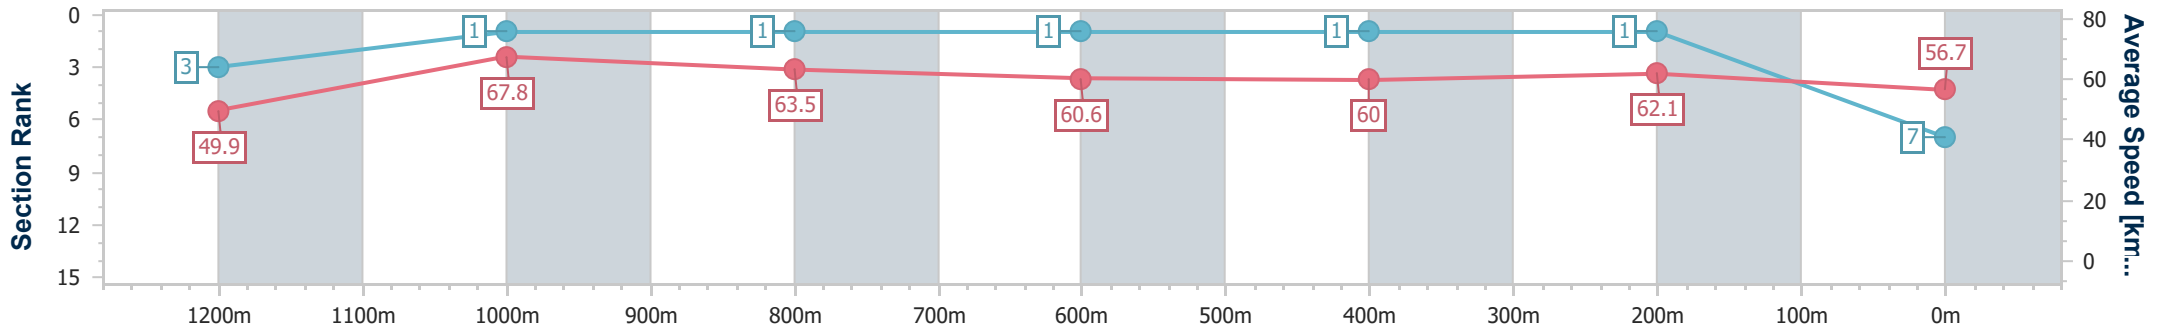

Horse/Jockey Name	Alpha Go
Final Rank	7
Fastest Section Time (Section)	0:10.64 (1200m)
Top Speed [km/h] (Section)	68.5 (1200m)
Race State	Finished

Doomben QLD Professional
Race 7: GIRLS DAY OUT 4 MARCH RATINGS BAND 0 - 68
Handicap - 1350m
15 February 2023 - 17:11
Track Rating: Soft 5, Weather: Overcast, Rail Position: +6m Entire Course

BRISBANE
RACING CLUB

Section	Overall	1200m	1000m	800m	600m	400m	200m
Section Times	1:20.87 [7] (0:10.83)	1:10.04 [3] (0:10.64)	0:59.40 [1] (0:11.37)	0:48.03 [1] (0:11.89)	0:36.14 [1] (0:11.91)	0:24.23 [1] (0:11.55)	0:12.68 [1] (0:12.68)
Average Speed [km/h]	49.9	67.8	63.5	60.6	60.0	62.1	56.7
Top Speed [km/h]	68.1	68.5	66.9	61.1	61.1	63.5	60.2
Avg. Dist. to Rail [m]	7.8	4.1	1.2	0.3	1.1	1.7	1.3
Avg. Stride Freq. [Hz]	2.3	2.4	2.3	2.3	2.3	2.4	2.3
Avg. Stride Length [m]	5.8	7.7	7.5	7.3	7.3	7.3	7.0

- [ ] Ranking at each section and finish
- -.-.- No data available at this section
- NA No data available