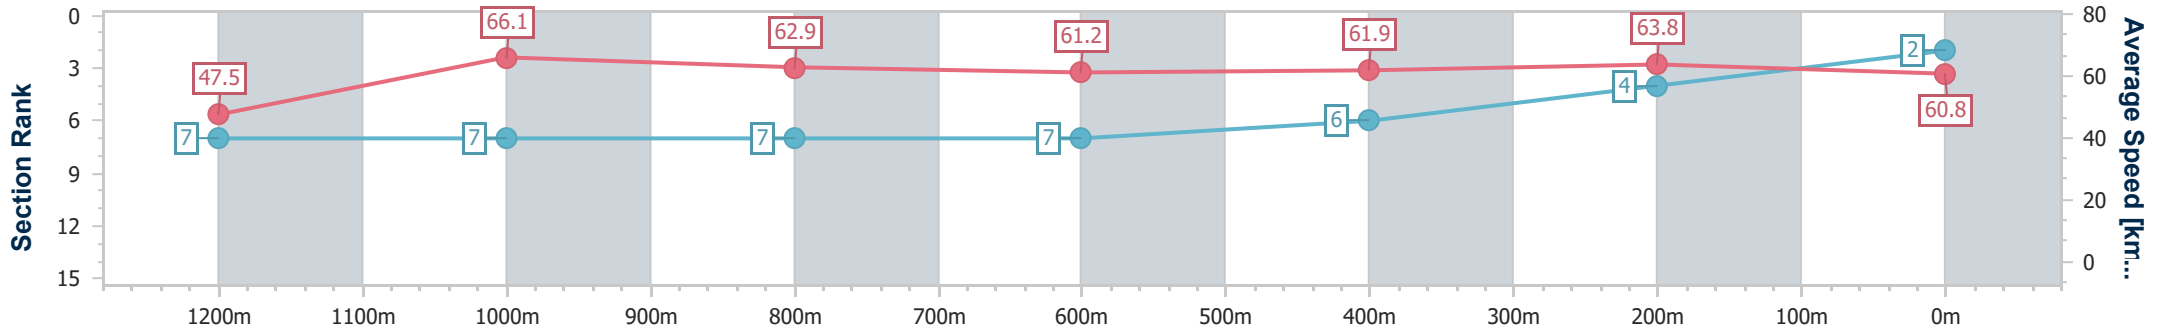

Horse/Jockey Name	Amore Primus
Final Rank	2
Fastest Section Time (Section)	0:10.92 (1200m)
Top Speed [km/h] (Section)	66.9 (1200m)
Race State	Finished

Doomben QLD Professional
Race 7: GIRLS DAY OUT 4 MARCH RATINGS BAND 0 - 68
Handicap - 1350m
15 February 2023 - 17:11
Track Rating: Soft 5, Weather: Overcast, Rail Position: +6m Entire Course

BRISBANE
RACING CLUB

Section	Overall	1200m	1000m	800m	600m	400m	200m								
Section Times	1:20.34 [2] (0:11.35)	1:08.99 [7] (0:10.92)	0:58.07 [7] (0:11.46)	0:46.61 [7] (0:11.81)	0:34.80 [7] (0:11.67)	0:23.13 [6] (0:11.29)	0:11.84 [4] (0:11.84)								
Average Speed [km/h]	47.5	66.1	62.9	61.2	61.9	63.8	60.8								
Top Speed [km/h]	66.0	66.9	65.1	62.5	63.7	65.7	63.1								
Avg. Dist. to Rail [m]	3.1	2.0	1.6	0.8	0.6	2.3	5.1								
Avg. Stride Freq. [Hz]	2.2	2.4	2.3	2.3	2.3	2.4	2.4								
Avg. Stride Length [m]	5.9	7.6	7.5	7.4	7.4	7.4	7.1								

- [ ] Ranking at each section and finish
- -.-.- No data available at this section
- NA No data available