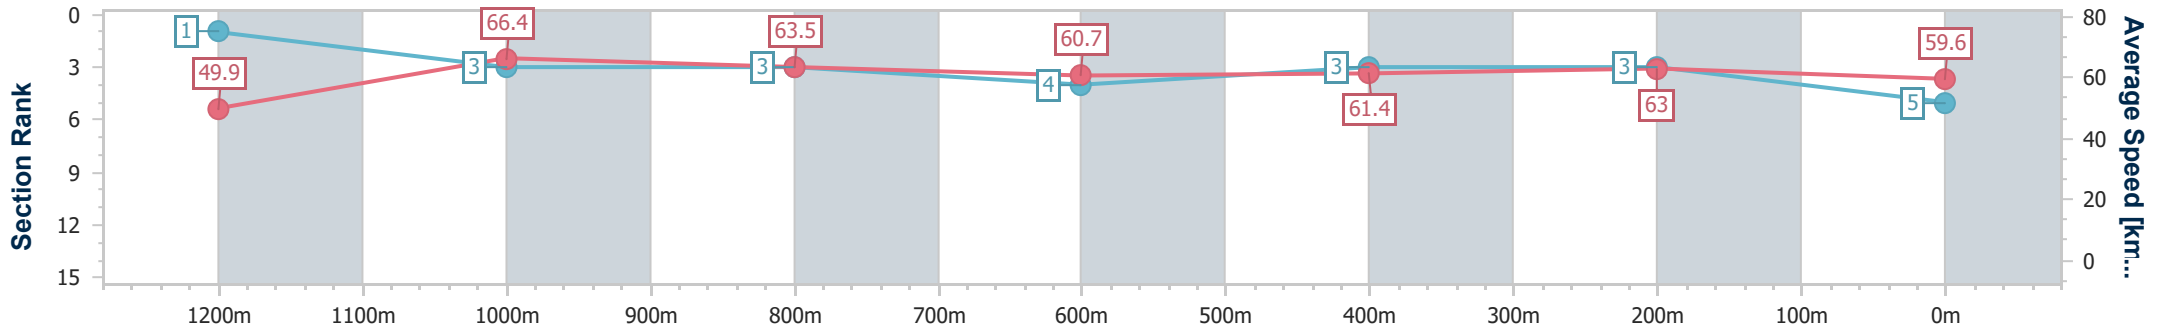

Horse/Jockey Name	Michigan
Final Rank	5
Fastest Section Time (Section)	0:10.82 (Overall)
Top Speed [km/h] (Section)	67.7 (1200m)
Race State	Finished

Doomben QLD Professional
Race 7: GIRLS DAY OUT 4 MARCH RATINGS BAND 0 - 68
Handicap - 1350m
15 February 2023 - 17:11
Track Rating: Soft 5, Weather: Overcast, Rail Position: +6m Entire Course

BRISBANE
RACING CLUB

Section	Overall	1200m	1000m	800m	600m	400m	200m
Section Times	1:20.37 [5] (0:10.82)	1:09.55 [1] (0:10.85)	0:58.70 [3] (0:11.37)	0:47.33 [3] (0:11.97)	0:35.36 [4] (0:11.84)	0:23.52 [3] (0:11.44)	0:12.08 [3] (0:12.08)
Average Speed [km/h]	49.9	66.4	63.5	60.7	61.4	63.0	59.6
Top Speed [km/h]	66.7	67.7	66.5	61.3	62.2	63.8	62.3
Avg. Dist. to Rail [m]	3.6	1.6	1.2	1.8	1.6	0.6	1.2
Avg. Stride Freq. [Hz]	2.3	2.4	2.3	2.2	2.3	2.3	2.3
Avg. Stride Length [m]	6.0	7.7	7.6	7.5	7.5	7.5	7.2

- [ ] Ranking at each section and finish
- -.-.- No data available at this section
- NA No data available