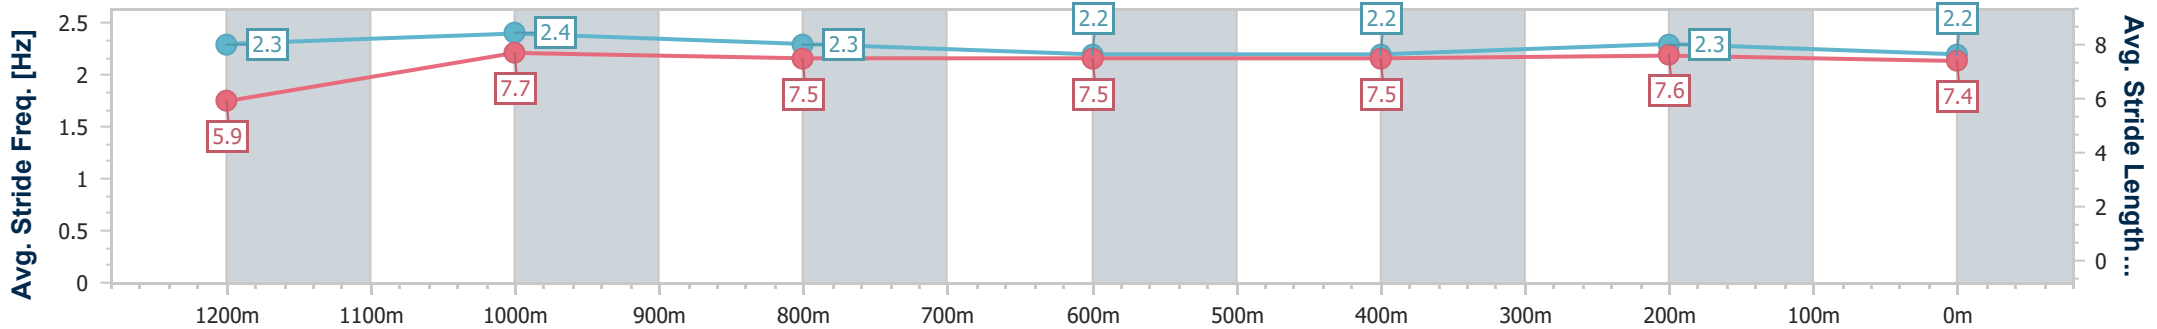

Horse/Jockey Name	Preach
Final Rank	3
Fastest Section Time (Section)	0:10.65 (1200m)
Top Speed [km/h] (Section)	69.0 (1200m)
Race State	Finished

Doomben QLD Professional
Race 7: GIRLS DAY OUT 4 MARCH RATINGS BAND 0 - 68
Handicap - 1350m
15 February 2023 - 17:11
Track Rating: Soft 5, Weather: Overcast, Rail Position: +6m Entire Course

BRISBANE
RACING CLUB

Section	Overall	1200m	1000m	800m	600m	400m	200m
Section Times	1:20.34 [3] (0:10.87)	1:09.47 [4] (0:10.65)	0:58.82 [2] (0:11.47)	0:47.35 [2] (0:11.89)	0:35.46 [2] (0:11.92)	0:23.54 [2] (0:11.46)	0:12.08 [2] (0:12.08)
Average Speed [km/h]	49.8	67.6	63.1	60.9	60.3	62.7	59.6
Top Speed [km/h]	68.2	69.0	66.2	61.8	61.4	63.6	62.0
Avg. Dist. to Rail [m]	9.5	5.8	2.2	1.0	0.6	0.7	0.4
Avg. Stride Freq. [Hz]	2.3	2.4	2.3	2.2	2.2	2.3	2.2
Avg. Stride Length [m]	5.9	7.7	7.5	7.5	7.5	7.6	7.4

- [ ] Ranking at each section and finish
- -.-.- No data available at this section
- NA No data available