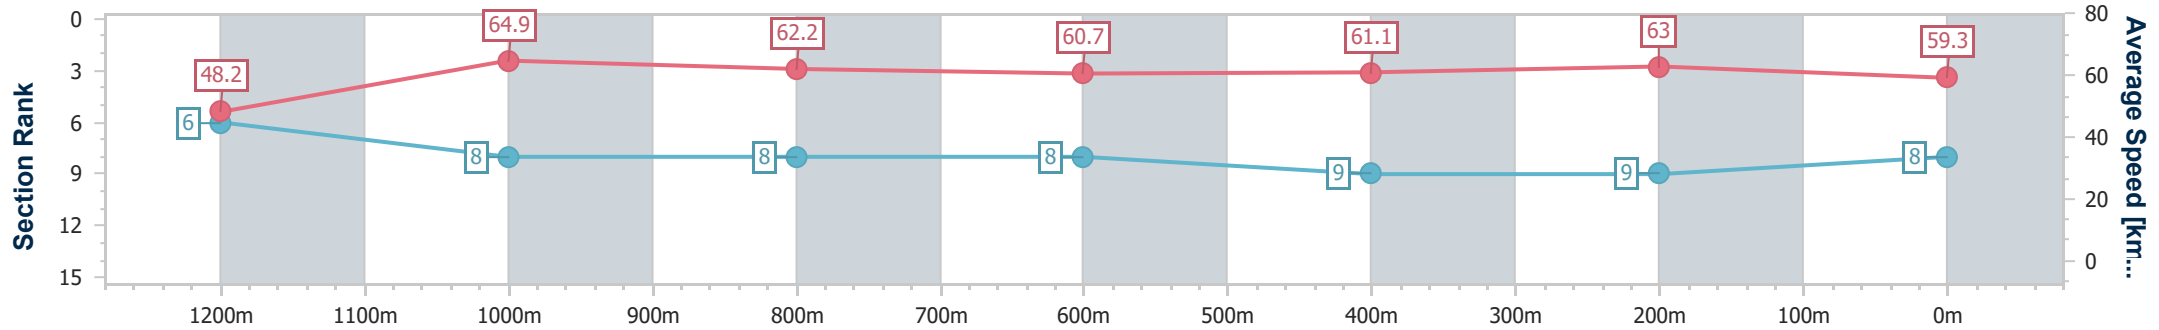

Horse/Jockey Name	Danawi
Final Rank	8
Fastest Section Time (Section)	0:11.08 (1200m)
Top Speed [km/h] (Section)	66.3 (1200m)
Race State	Finished

Doomben QLD Professional
Race 7: GIRLS DAY OUT 4 MARCH RATINGS BAND 0 - 68
Handicap - 1350m
15 February 2023 - 17:11
Track Rating: Soft 5, Weather: Overcast, Rail Position: +6m Entire Course

BRISBANE
RACING CLUB

Section	Overall	1200m	1000m	800m	600m	400m	200m
Section Times	1:21.04 [8] (0:11.24)	1:09.80 [6] (0:11.08)	0:58.72 [8] (0:11.58)	0:47.14 [8] (0:11.83)	0:35.31 [8] (0:11.77)	0:23.54 [9] (0:11.40)	0:12.14 [9] (0:12.14)
Average Speed [km/h]	48.2	64.9	62.2	60.7	61.1	63.0	59.3
Top Speed [km/h]	65.0	66.3	64.3	61.9	62.7	64.5	62.9
Avg. Dist. to Rail [m]	1.9	0.6	0.5	0.3	0.6	0.9	2.5
Avg. Stride Freq. [Hz]	2.2	2.4	2.3	2.3	2.3	2.4	2.3
Avg. Stride Length [m]	5.9	7.6	7.5	7.4	7.3	7.4	7.2

- [ ] Ranking at each section and finish
- -.-.- No data available at this section
- NA No data available