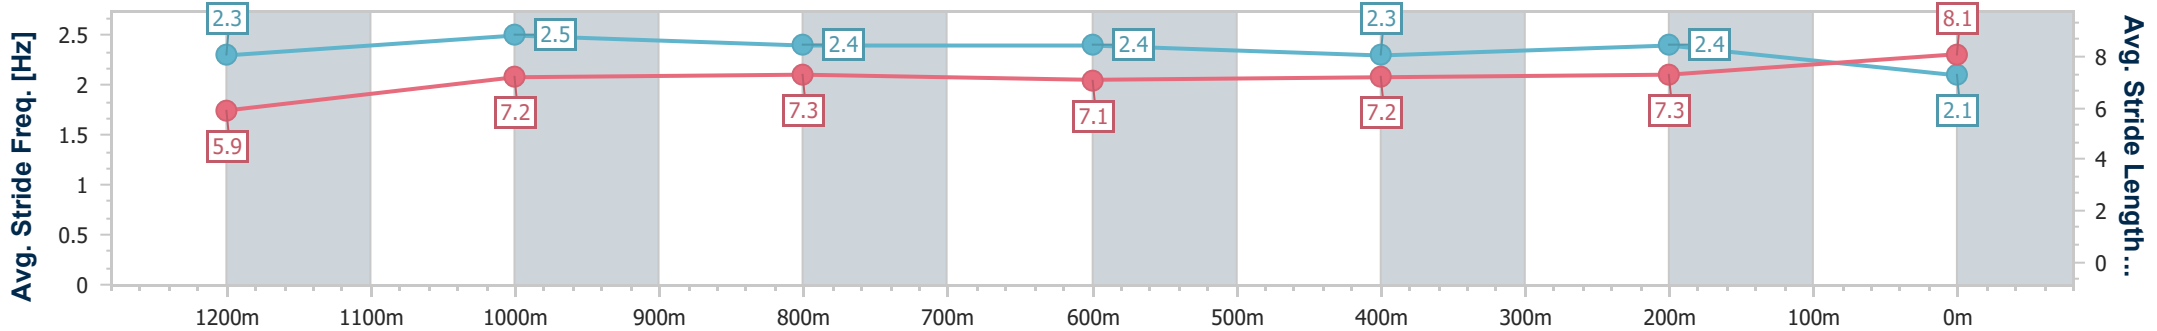

| Section | Overall | 1200m | 1000m | 800m | 600m | 400m | 200m |
|------------------------|--------------------------|--------------------------|--------------------------|--------------------------|--------------------------|--------------------------|--------------------------|
| Section Times | 1:20.12 [1] (0:11.07) | 1:09.05 [5] (0:10.91) | 0:58.14 [5] (0:11.52) | 0:46.62 [6] (0:11.81) | 0:34.81 [5] (0:12.02) | 0:22.79 [7] (0:11.21) | 0:11.58 [6] (0:11.58) |
| Average Speed [km/h] | 48.7 | 66.0 | 62.4 | 60.6 | 59.7 | 64.0 | 62.2 |
| Top Speed [km/h] | 67.0 | 67.5 | 64.1 | 61.5 | 60.8 | 65.9 | 64.9 |
| Avg. Dist. to Rail [m] | 4.1 | 0.5 | 0.5 | 1.0 | 0.7 | 1.4 | 3.0 |
| Avg. Stride Freq. [Hz] | 2.3 | 2.5 | 2.4 | 2.4 | 2.3 | 2.4 | 2.1 |
| Avg. Stride Length [m] | 5.9 | 7.2 | 7.3 | 7.1 | 7.2 | 7.3 | 8.1 |