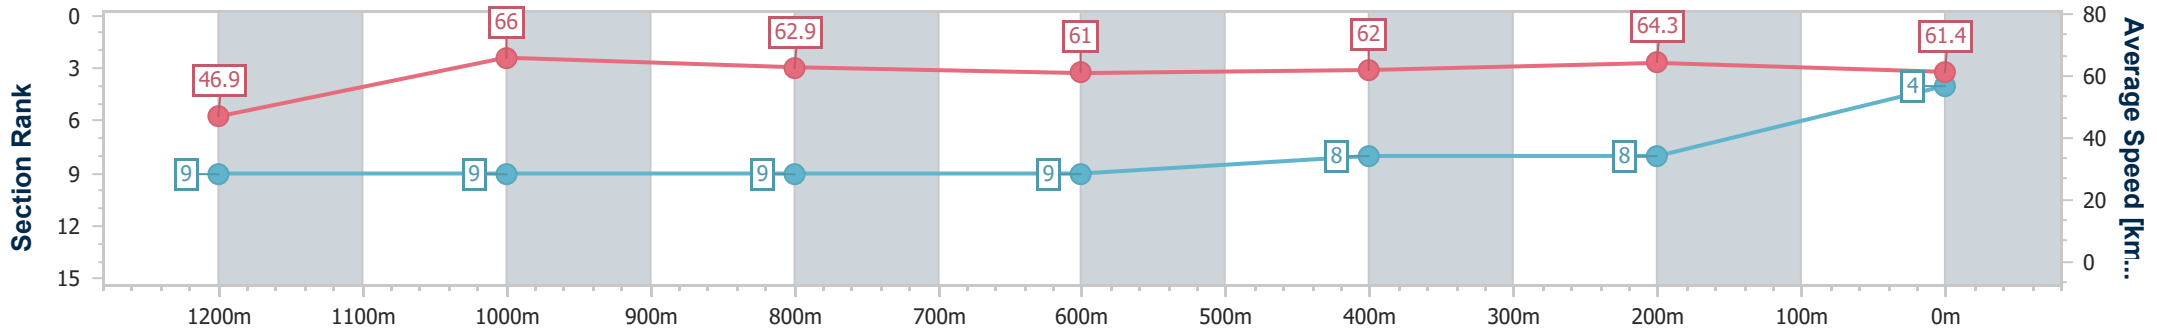

Horse/Jockey Name	Blinding Light
Final Rank	4
Fastest Section Time (Section)	0:10.91 (1200m)
Top Speed [km/h] (Section)	66.8 (1200m)
Race State	Finished

Doomben QLD Professional
Race 7: GIRLS DAY OUT 4 MARCH RATINGS BAND 0 - 68
Handicap - 1350m
15 February 2023 - 17:11
Track Rating: Soft 5, Weather: Overcast, Rail Position: +6m Entire Course

BRISBANE
RACING CLUB

Section	Overall	1200m	1000m	800m	600m	400m	200m
Section Times	1:20.37 [4] (0:11.52)	1:08.85 [9] (0:10.91)	0:57.94 [9] (0:11.48)	0:46.46 [9] (0:11.86)	0:34.60 [9] (0:11.66)	0:22.94 [8] (0:11.21)	0:11.73 [8] (0:11.73)
Average Speed [km/h]	46.9	66.0	62.9	61.0	62.0	64.3	61.4
Top Speed [km/h]	64.0	66.8	64.9	62.2	62.8	65.1	63.4
Avg. Dist. to Rail [m]	6.1	1.9	1.2	1.1	0.8	1.9	5.5
Avg. Stride Freq. [Hz]	2.3	2.4	2.4	2.3	2.4	2.4	2.4
Avg. Stride Length [m]	5.7	7.5	7.4	7.3	7.2	7.4	7.1

- [ ] Ranking at each section and finish
- -.-.- No data available at this section
- NA No data available