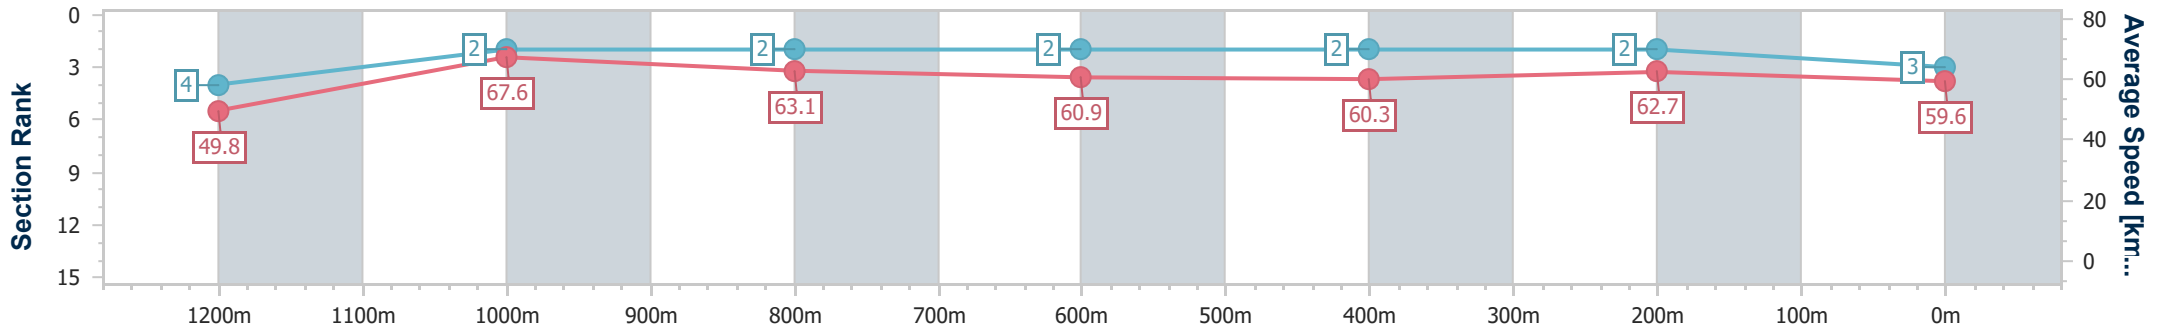

Horse/Jockey Name	Preach
Final Rank	3
Fastest Section Time (Section)	0:10.65 (1200m)
Top Speed [km/h] (Section)	69.0 (1200m)
Race State	Finished

Doomben QLD Professional
Race 7: GIRLS DAY OUT 4 MARCH RATINGS BAND 0 - 68
Handicap - 1350m
15 February 2023 - 17:11
Track Rating: Soft 5, Weather: Overcast, Rail Position: +6m Entire Course

BRISBANE
RACING CLUB

Section	Overall	1200m	1000m	800m	600m	400m	200m
Section Times	1:20.34 [3] (0:10.87)	1:09.47 [4] (0:10.65)	0:58.82 [2] (0:11.47)	0:47.35 [2] (0:11.89)	0:35.46 [2] (0:11.92)	0:23.54 [2] (0:11.46)	0:12.08 [2] (0:12.08)
Average Speed [km/h]	49.8	67.6	63.1	60.9	60.3	62.7	59.6
Top Speed [km/h]	68.2	69.0	66.2	61.8	61.4	63.6	62.0
Avg. Dist. to Rail [m]	9.5	5.8	2.2	1.0	0.6	0.7	0.4
Avg. Stride Freq. [Hz]	2.3	2.4	2.3	2.2	2.2	2.3	2.2
Avg. Stride Length [m]	5.9	7.7	7.5	7.5	7.5	7.6	7.4

- [ ] Ranking at each section and finish
- -.-.- No data available at this section
- NA No data available