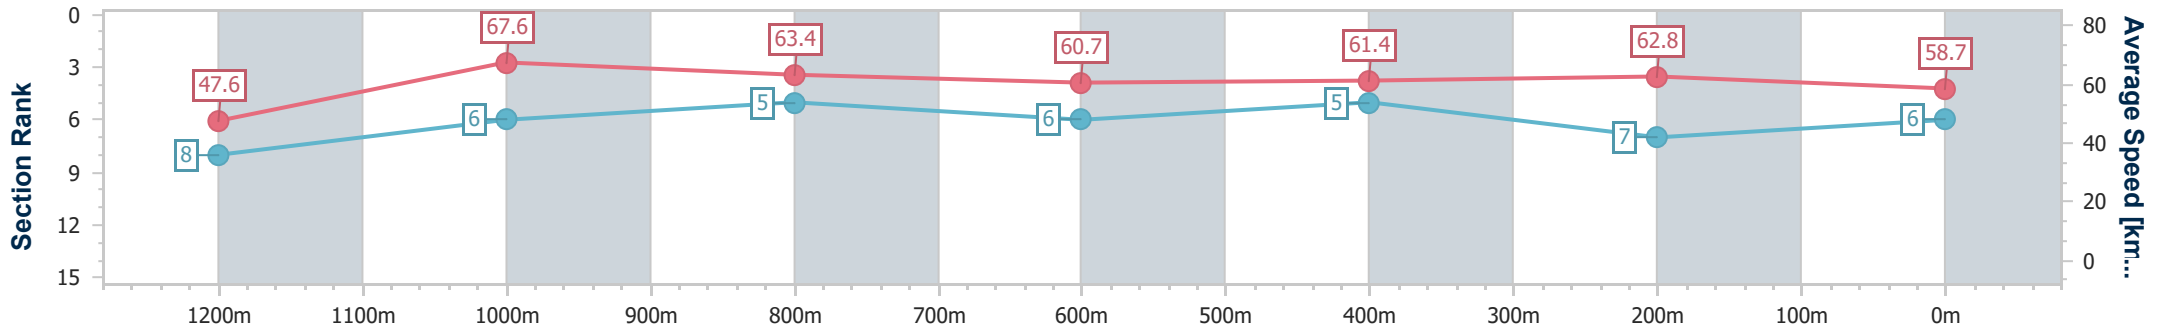

Horse/Jockey Name	Roadhouse
Final Rank	6
Fastest Section Time (Section)	0:10.65 (1200m)
Top Speed [km/h] (Section)	70.4 (1200m)
Race State	Finished

Doomben QLD Professional
Race 7: GIRLS DAY OUT 4 MARCH RATINGS BAND 0 - 68
Handicap - 1350m
15 February 2023 - 17:11
Track Rating: Soft 5, Weather: Overcast, Rail Position: +6m Entire Course

BRISBANE
RACING CLUB

Section	Overall	1200m	1000m	800m	600m	400m	200m
Section Times	1:20.80 [6] (0:11.37)	1:09.43 [8] (0:10.65)	0:58.78 [6] (0:11.38)	0:47.40 [5] (0:11.89)	0:35.51 [6] (0:11.75)	0:23.76 [5] (0:11.49)	0:12.27 [7] (0:12.27)
Average Speed [km/h]	47.6	67.6	63.4	60.7	61.4	62.8	58.7
Top Speed [km/h]	67.6	70.4	65.5	62.2	63.0	63.9	61.9
Avg. Dist. to Rail [m]	5.2	1.3	0.4	1.0	0.8	1.1	1.5
Avg. Stride Freq. [Hz]	2.2	2.4	2.2	2.2	2.2	2.3	2.2
Avg. Stride Length [m]	6.0	7.8	7.7	7.6	7.6	7.7	7.3

- [ ] Ranking at each section and finish
- -.-.- No data available at this section
- NA No data available