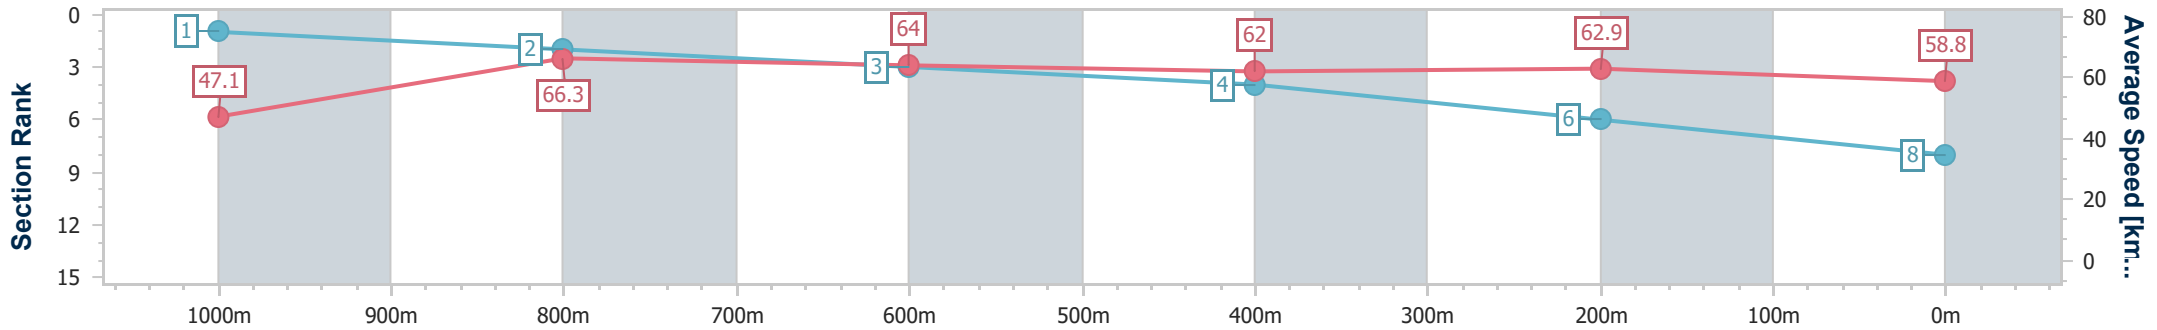

- [ ] Ranking at each section and finish
- .-.- No data available at this section
- NA No data available

Horse/Jockey Name	Groovin' The Moo
Final Rank	8
Fastest Section Time (Section)	0:08.46 (Overall)
Top Speed [km/h] (Section)	67.9 (Overall)
Race State	Finished

Doomben QLD Professional

Race 6: LADBROKE IT! BENCHMARK 65 Handicap - 1110m

15 February 2023 - 16:33

Track Rating: Soft 5, Weather: Overcast, Rail Position: +6m Entire Course

BRISBANE RACING CLUB

Section	Overall	1000m	800m	600m	400m	200m
Section Times	1:05.98 [8] (0:08.46)	0:57.52 [1] (0:10.91)	0:46.61 [2] (0:11.28)	0:35.33 [3] (0:11.63)	0:23.70 [4] (0:11.44)	0:12.26 [6] (0:12.26)
Average Speed [km/h]	47.1	66.3	64.0	62.0	62.9	58.8
Top Speed [km/h]	67.9	67.4	65.3	63.4	64.2	62.2
Avg. Dist. to Rail [m]	6.3	2.7	0.9	0.4	0.8	2.1
Avg. Stride Freq. [Hz]	2.3	2.6	2.5	2.4	2.5	2.4
Avg. Stride Length [m]	5.5	7.1	7.1	7.0	7.0	6.8

- [ ] Ranking at each section and finish
- .-.- No data available at this section
- NA No data available