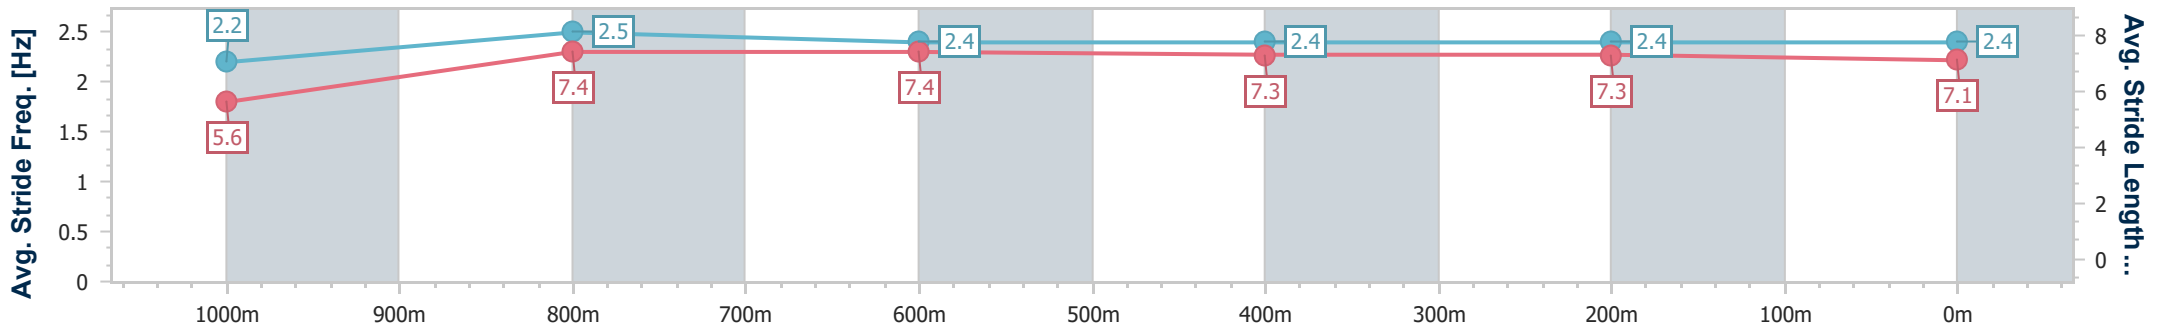

Horse/Jockey Name	Zumikon
Final Rank	4
Fastest Section Time (Section)	0:08.84 (Overall)
Top Speed [km/h] (Section)	68.6 (1000m)
Race State	Finished

Doomben QLD Professional
Race 6: LADBROKE IT! BENCHMARK 65 Handicap - 1110m
15 February 2023 - 16:33
Track Rating: Soft 5, Weather: Overcast, Rail Position: +6m Entire Course

BRISBANE RACING CLUB

Section	Overall	1000m	800m	600m	400m	200m
Section Times	1:05.51 [4] (0:08.84)	0:56.67 [7] (0:10.89)	0:45.78 [6] (0:11.23)	0:34.55 [6] (0:11.51)	0:23.04 [6] (0:11.16)	0:11.88 [5] (0:11.88)
Average Speed [km/h]	44.9	66.2	64.3	62.5	64.4	60.7
Top Speed [km/h]	64.1	68.6	66.0	63.9	65.3	63.6
Avg. Dist. to Rail [m]	0.8	0.5	0.6	0.6	0.9	1.1
Avg. Stride Freq. [Hz]	2.2	2.5	2.4	2.4	2.4	2.4
Avg. Stride Length [m]	5.6	7.4	7.4	7.3	7.3	7.1

- [ ] Ranking at each section and finish
- -:-:- No data available at this section
- NA No data available