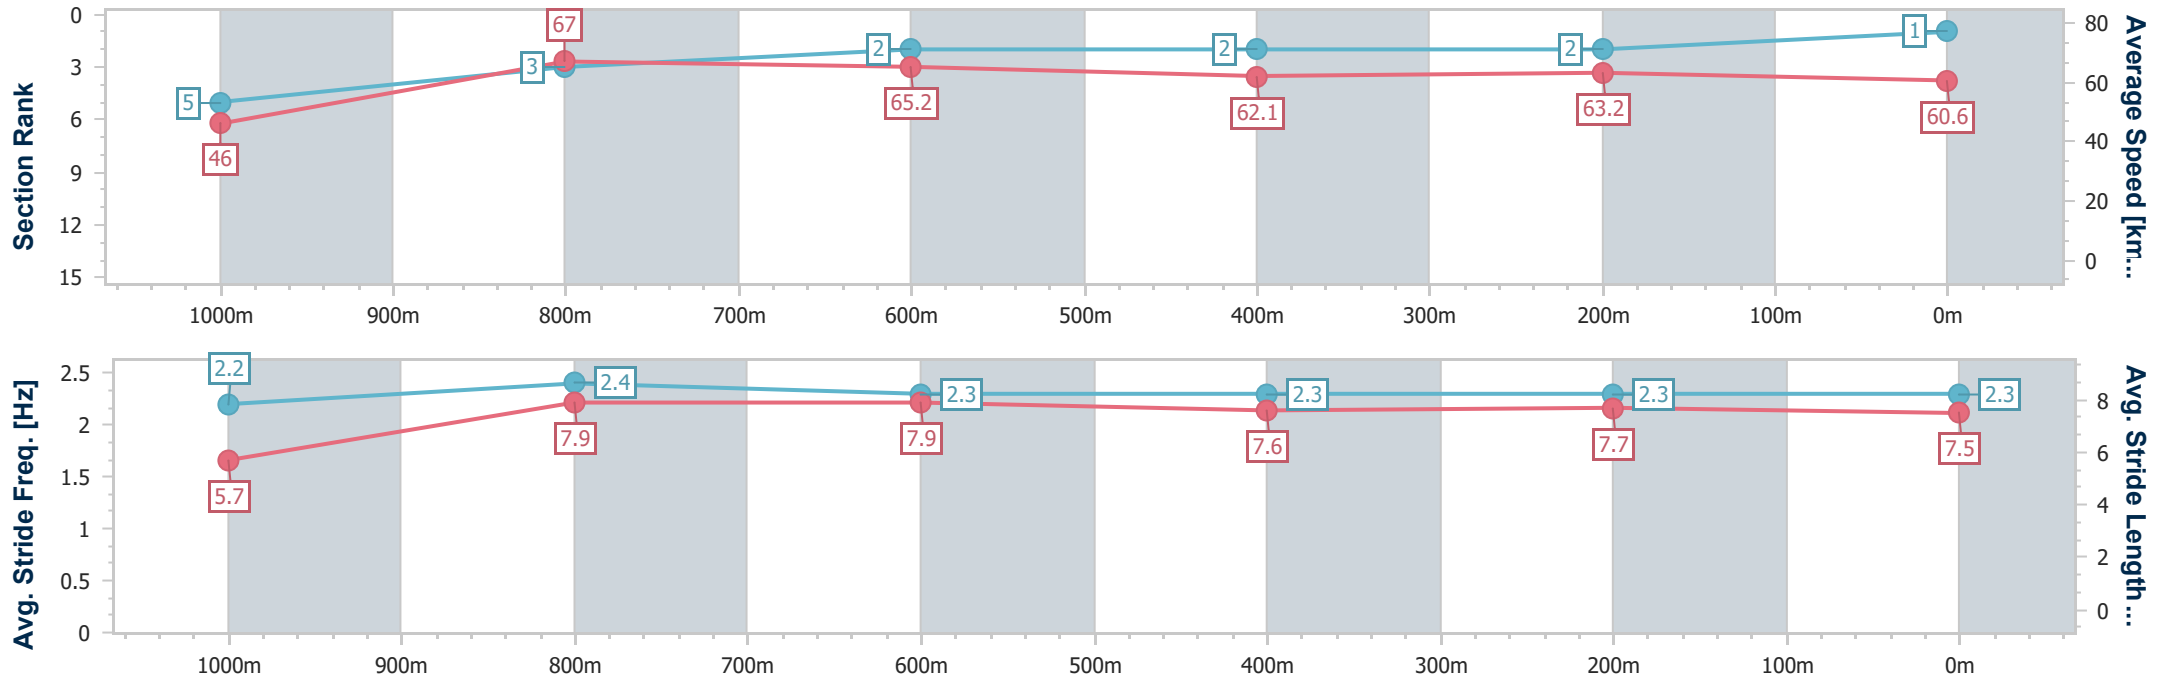

Doomben QLD Professional

Race 6: LADBROKE IT! BENCHMARK 65 Handicap - 1110m

15 February 2023 - 16:33

Track Rating: Soft 5, Weather: Overcast, Rail Position: +6m Entire Course

BRISBANE RACING CLUB

Section	Overall	1000m	800m	600m	400m	200m
Section Times	1:05.28 [1] (0:08.64)	0:56.64 [5] (0:10.79)	0:45.85 [3] (0:11.12)	0:34.73 [2] (0:11.51)	0:23.22 [2] (0:11.34)	0:11.88 [2] (0:11.88)
Average Speed [km/h]	46.0	67.0	65.2	62.1	63.2	60.6
Top Speed [km/h]	63.2	69.2	67.5	63.9	64.8	62.8
Avg. Dist. to Rail [m]	3.9	2.5	1.4	1.2	1.8	0.6
Avg. Stride Freq. [Hz]	2.2	2.4	2.3	2.3	2.3	2.3
Avg. Stride Length [m]	5.7	7.9	7.9	7.6	7.7	7.5