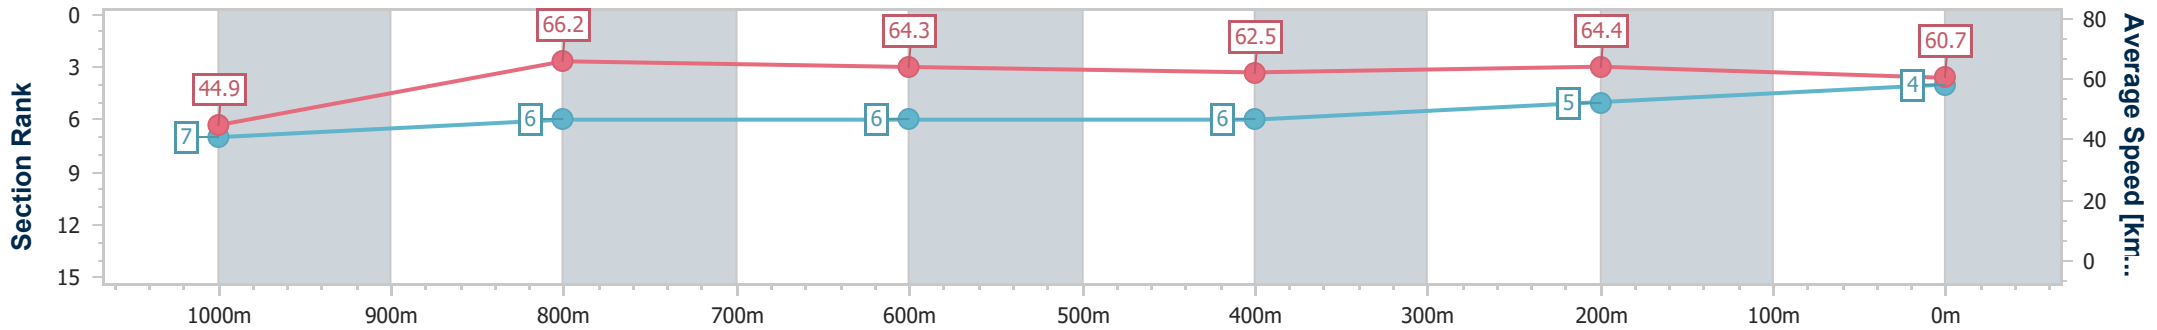

Horse/Jockey Name	Zumikon
Final Rank	4
Fastest Section Time (Section)	0:08.84 (Overall)
Top Speed [km/h] (Section)	68.6 (1000m)
Race State	Finished

Doomben QLD Professional
Race 6: LADBROKE IT! BENCHMARK 65 Handicap - 1110m
15 February 2023 - 16:33
Track Rating: Soft 5, Weather: Overcast, Rail Position: +6m Entire Course

BRISBANE RACING CLUB

Section	Overall	1000m	800m	600m	400m	200m
Section Times	1:05.51 [4] (0:08.84)	0:56.67 [7] (0:10.89)	0:45.78 [6] (0:11.23)	0:34.55 [6] (0:11.51)	0:23.04 [6] (0:11.16)	0:11.88 [5] (0:11.88)
Average Speed [km/h]	44.9	66.2	64.3	62.5	64.4	60.7
Top Speed [km/h]	64.1	68.6	66.0	63.9	65.3	63.6
Avg. Dist. to Rail [m]	0.8	0.5	0.6	0.6	0.9	1.1
Avg. Stride Freq. [Hz]	2.2	2.5	2.4	2.4	2.4	2.4
Avg. Stride Length [m]	5.6	7.4	7.4	7.3	7.3	7.1

- [ ] Ranking at each section and finish
- -:-:- No data available at this section
- NA No data available