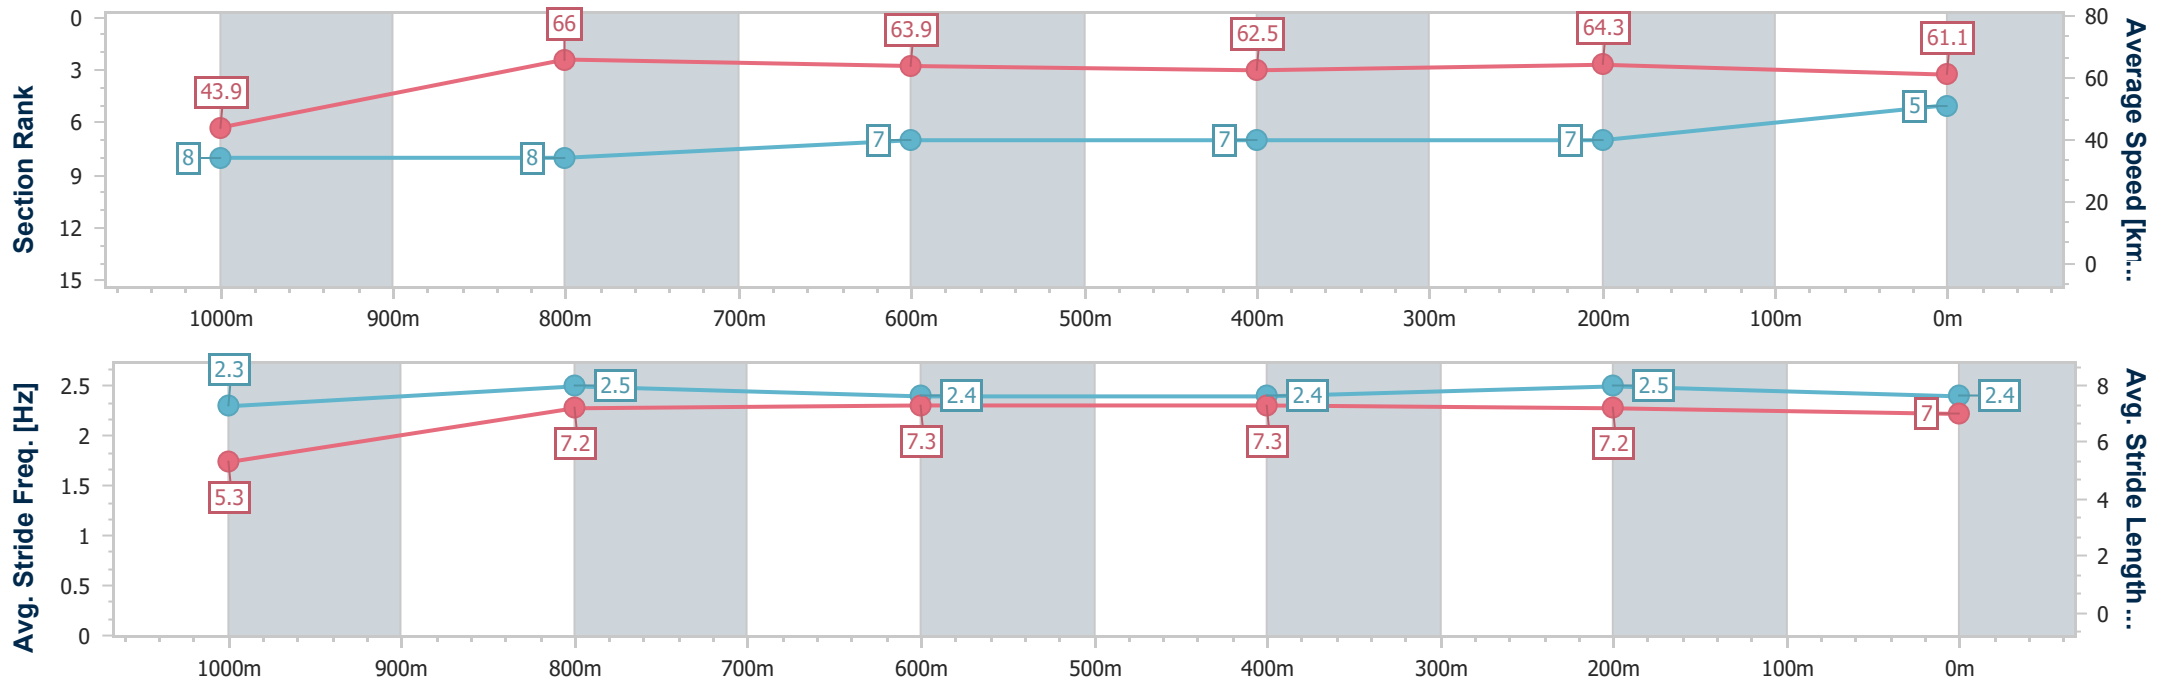

Doomben QLD Professional

Race 6: LADBROKE IT! BENCHMARK 65 Handicap - 1110m

15 February 2023 - 16:33

Track Rating: Soft 5, Weather: Overcast, Rail Position: +6m Entire Course

BRISBANE RACING CLUB

Section	Overall	1000m	800m	600m	400m	200m
Section Times	1:05.60 [5] (0:09.00)	0:56.60 [8] (0:10.93)	0:45.67 [8] (0:11.24)	0:34.43 [7] (0:11.49)	0:22.94 [7] (0:11.16)	0:11.78 [7] (0:11.78)
Average Speed [km/h]	43.9	66.0	63.9	62.5	64.3	61.1
Top Speed [km/h]	65.0	66.5	66.0	63.2	65.5	63.2
Avg. Dist. to Rail [m]	5.9	1.0	0.2	0.8	1.9	1.8
Avg. Stride Freq. [Hz]	2.3	2.5	2.4	2.4	2.5	2.4
Avg. Stride Length [m]	5.3	7.2	7.3	7.3	7.2	7.0

- [ ] Ranking at each section and finish
- .-.- No data available at this section
- NA No data available

Horse/Jockey Name	Secret Cash
Final Rank	6
Fastest Section Time (Section)	0:08.75 (Overall)
Top Speed [km/h] (Section)	67.7 (1000m)
Race State	Finished