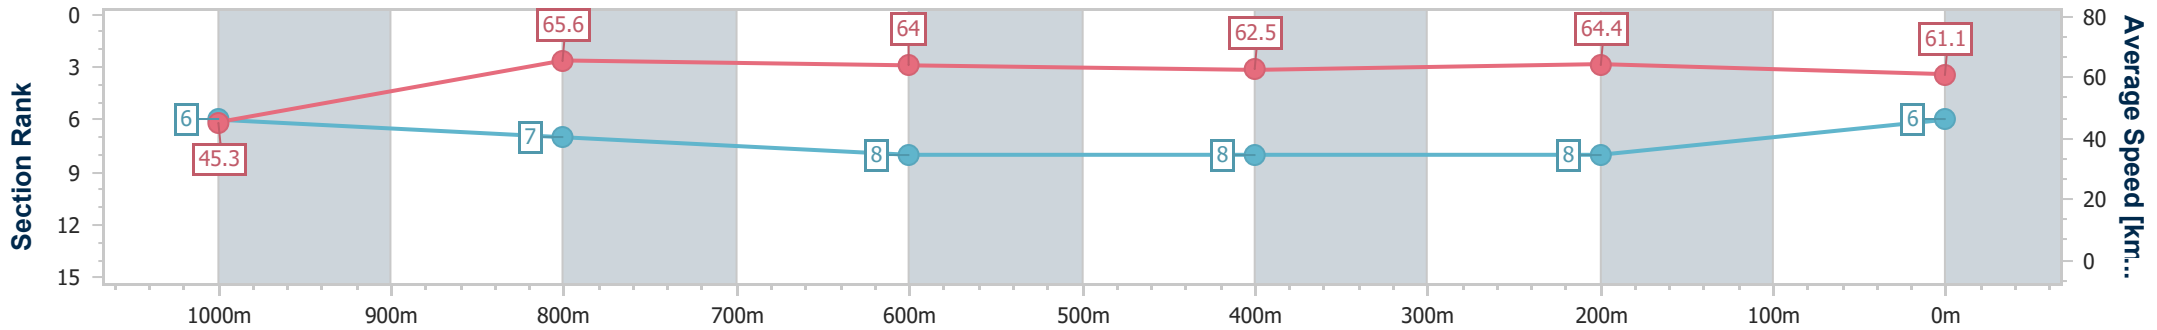

Horse/Jockey Name	Secret Cash
Final Rank	6
Fastest Section Time (Section)	0:08.75 (Overall)
Top Speed [km/h] (Section)	67.7 (1000m)
Race State	Finished

Doomben QLD Professional
Race 6: LADBROKE IT! BENCHMARK 65 Handicap - 1110m
15 February 2023 - 16:33
Track Rating: Soft 5, Weather: Overcast, Rail Position: +6m Entire Course

BRISBANE
RACING CLUB

Section	Overall	1000m	800m	600m	400m	200m
Section Times	1:05.68 [6] (0:08.75)	0:56.93 [6] (0:11.03)	0:45.90 [7] (0:11.41)	0:34.49 [8] (0:11.52)	0:22.97 [8] (0:11.17)	0:11.80 [8] (0:11.80)
Average Speed [km/h]	45.3	65.6	64.0	62.5	64.4	61.1
Top Speed [km/h]	62.7	67.7	65.8	63.4	65.8	63.6
Avg. Dist. to Rail [m]	3.3	2.5	2.4	1.0	1.6	4.5
Avg. Stride Freq. [Hz]	2.4	2.5	2.5	2.5	2.5	2.5
Avg. Stride Length [m]	5.2	7.2	7.1	7.1	7.1	6.9

- [ ] Ranking at each section and finish
- -.-.- No data available at this section
- NA No data available