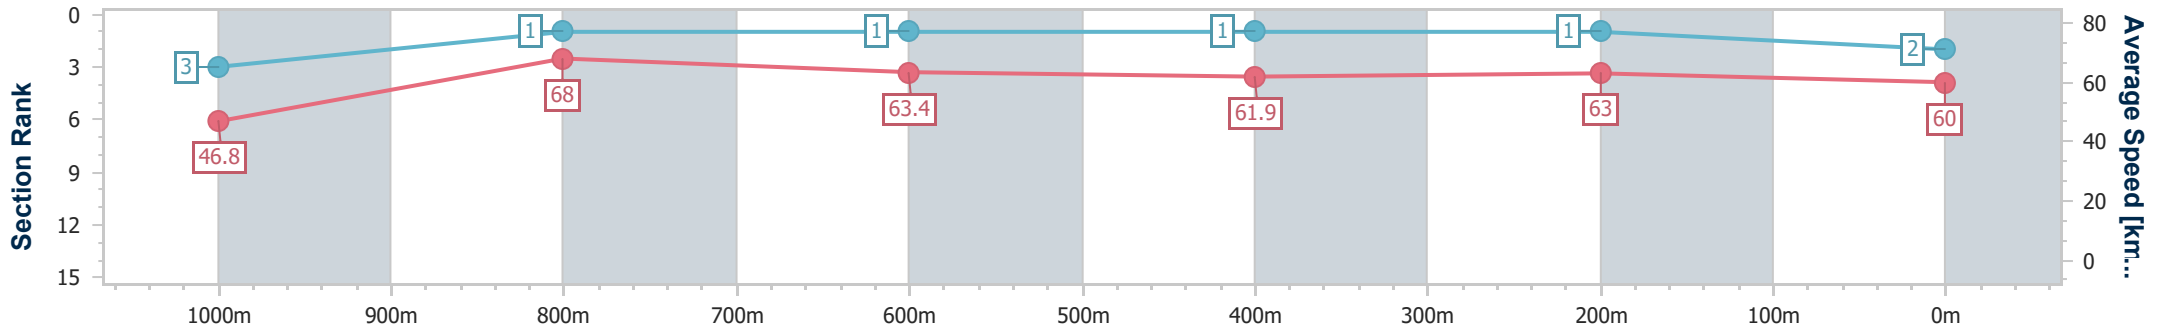

Doomben QLD Professional

Race 6: LADBROKE IT! BENCHMARK 65 Handicap - 1110m

15 February 2023 - 16:33

Track Rating: Soft 5, Weather: Overcast, Rail Position: +6m Entire Course

BRISBANE RACING CLUB

Section	Overall	1000m	800m	600m	400m	200m
Section Times	1:05.38 [2] (0:08.51)	0:56.87 [3] (0:10.60)	0:46.27 [1] (0:11.34)	0:34.93 [1] (0:11.57)	0:23.36 [1] (0:11.35)	0:12.01 [1] (0:12.01)
Average Speed [km/h]	46.8	68.0	63.4	61.9	63.0	60.0
Top Speed [km/h]	68.7	69.5	65.6	63.0	64.0	62.6
Avg. Dist. to Rail [m]	7.8	2.8	0.2	1.2	1.6	0.8
Avg. Stride Freq. [Hz]	2.3	2.6	2.4	2.4	2.4	2.4
Avg. Stride Length [m]	5.5	7.0	7.0	6.9	6.8	7.0