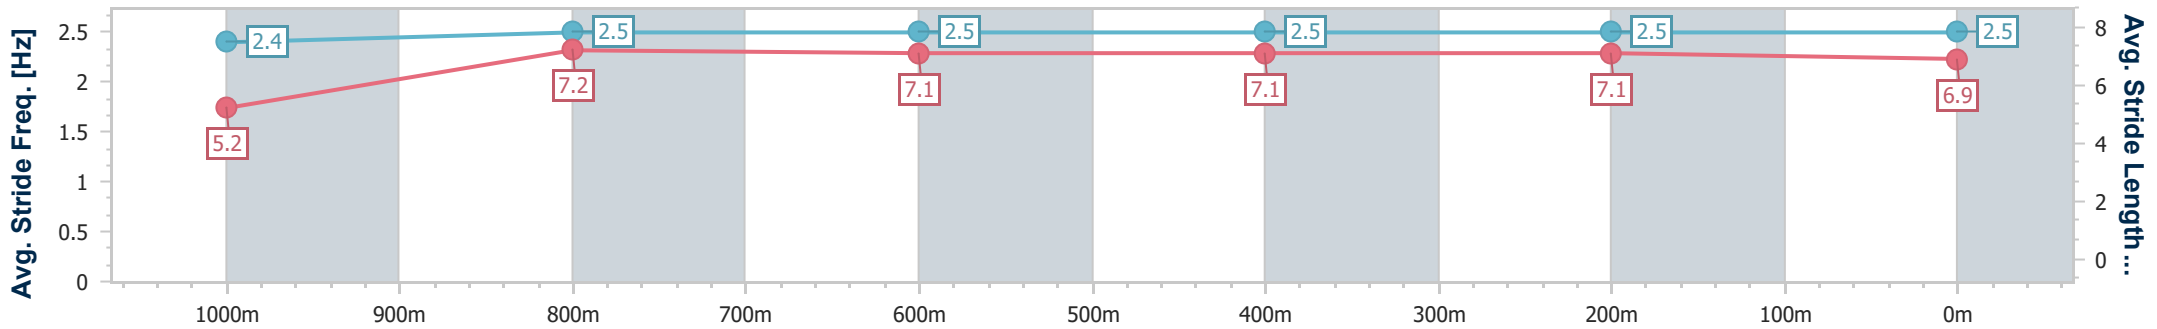

Horse/Jockey Name	Secret Cash
Final Rank	6
Fastest Section Time (Section)	0:08.75 (Overall)
Top Speed [km/h] (Section)	67.7 (1000m)
Race State	Finished

Doomben QLD Professional
Race 6: LADBROKE IT! BENCHMARK 65 Handicap - 1110m
15 February 2023 - 16:33
Track Rating: Soft 5, Weather: Overcast, Rail Position: +6m Entire Course

BRISBANE
RACING CLUB

Section	Overall	1000m	800m	600m	400m	200m
Section Times	1:05.68 [6] (0:08.75)	0:56.93 [6] (0:11.03)	0:45.90 [7] (0:11.41)	0:34.49 [8] (0:11.52)	0:22.97 [8] (0:11.17)	0:11.80 [8] (0:11.80)
Average Speed [km/h]	45.3	65.6	64.0	62.5	64.4	61.1
Top Speed [km/h]	62.7	67.7	65.8	63.4	65.8	63.6
Avg. Dist. to Rail [m]	3.3	2.5	2.4	1.0	1.6	4.5
Avg. Stride Freq. [Hz]	2.4	2.5	2.5	2.5	2.5	2.5
Avg. Stride Length [m]	5.2	7.2	7.1	7.1	7.1	6.9

- [ ] Ranking at each section and finish
- -.-.- No data available at this section
- NA No data available