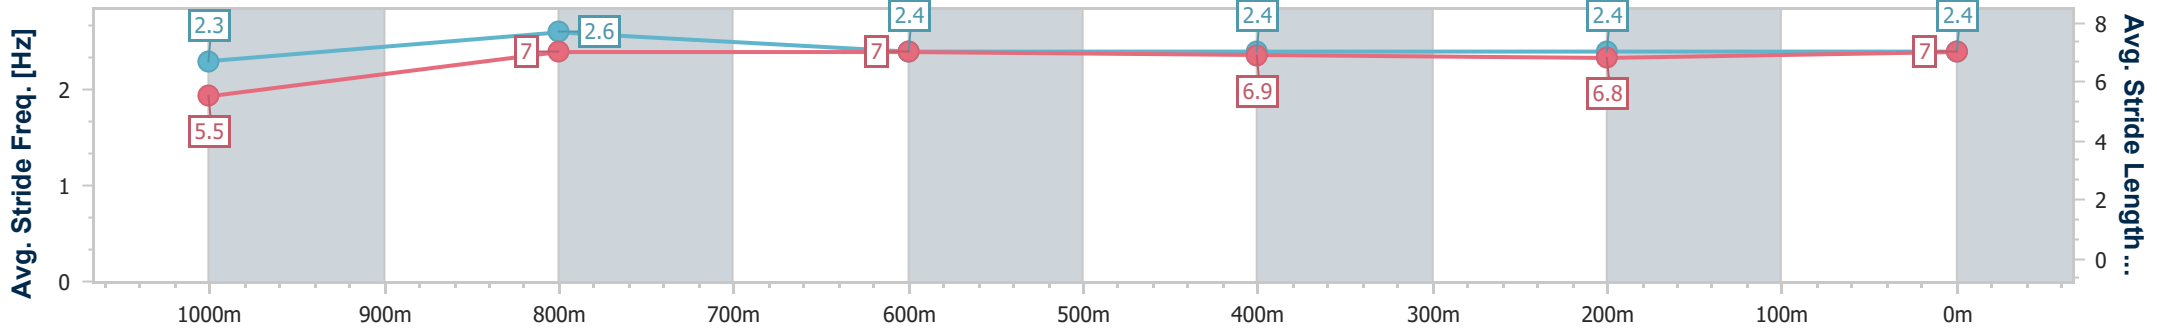

Doomben QLD Professional

Race 6: LADBROKE IT! BENCHMARK 65 Handicap - 1110m

15 February 2023 - 16:33

Track Rating: Soft 5, Weather: Overcast, Rail Position: +6m Entire Course

BRISBANE RACING CLUB

Section	Overall	1000m	800m	600m	400m	200m
Section Times	1:05.38 [2] (0:08.51)	0:56.87 [3] (0:10.60)	0:46.27 [1] (0:11.34)	0:34.93 [1] (0:11.57)	0:23.36 [1] (0:11.35)	0:12.01 [1] (0:12.01)
Average Speed [km/h]	46.8	68.0	63.4	61.9	63.0	60.0
Top Speed [km/h]	68.7	69.5	65.6	63.0	64.0	62.6
Avg. Dist. to Rail [m]	7.8	2.8	0.2	1.2	1.6	0.8
Avg. Stride Freq. [Hz]	2.3	2.6	2.4	2.4	2.4	2.4
Avg. Stride Length [m]	5.5	7.0	7.0	6.9	6.8	7.0