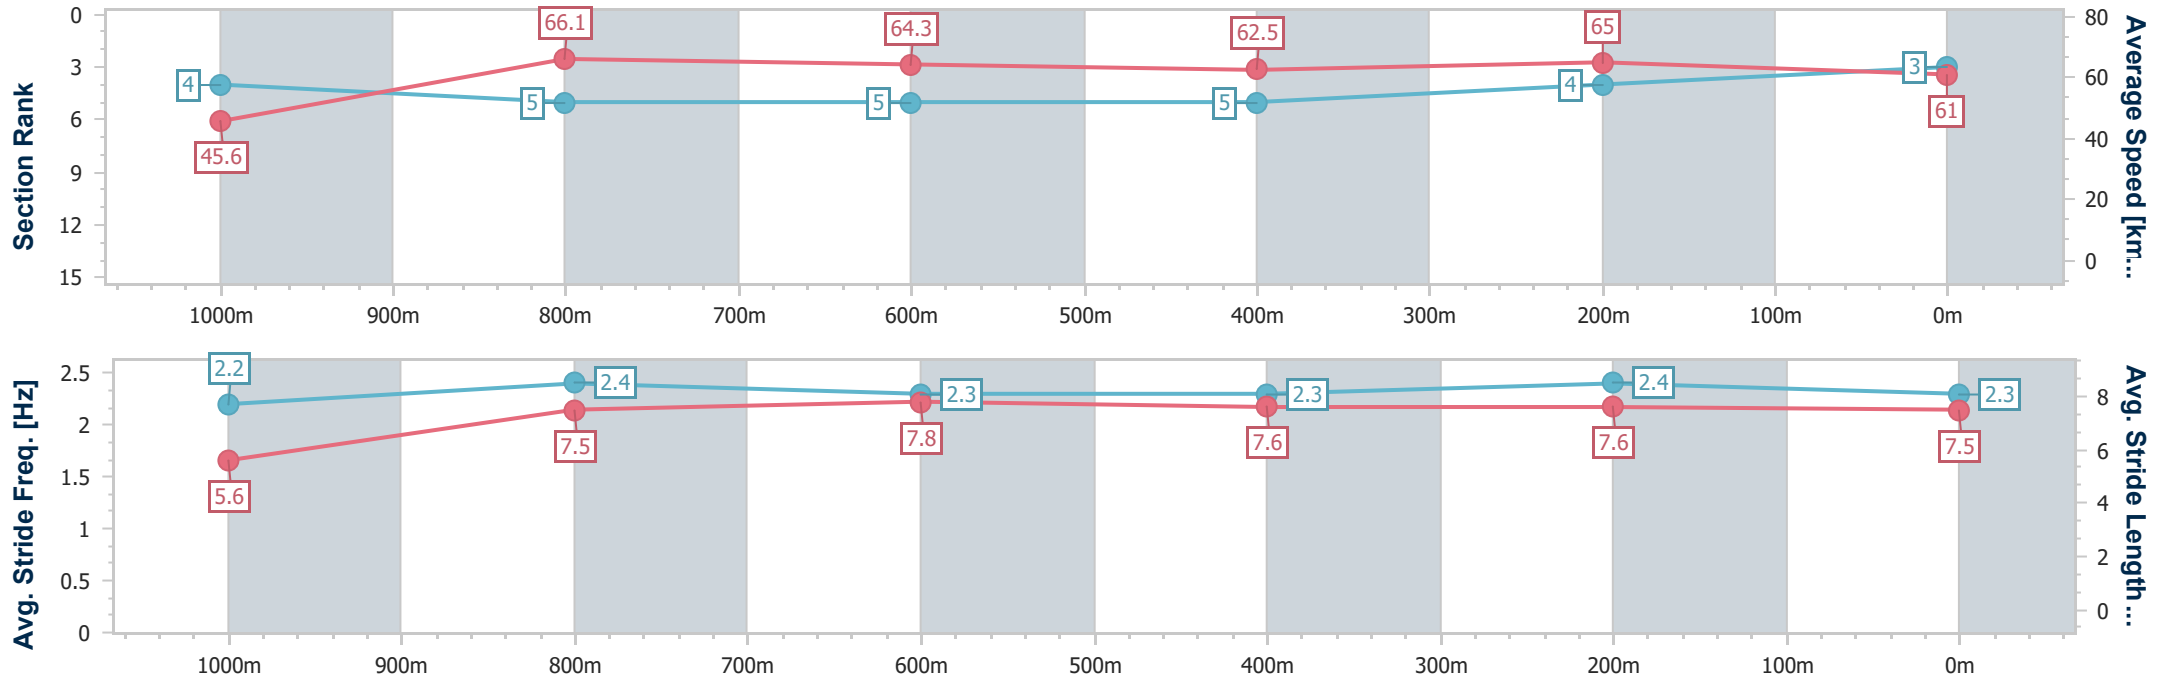

Doomben QLD Professional

Race 6: LADBROKE IT! BENCHMARK 65 Handicap - 1110m

15 February 2023 - 16:33

Track Rating: Soft 5, Weather: Overcast, Rail Position: +6m Entire Course

BRISBANE RACING CLUB

Section	Overall	1000m	800m	600m	400m	200m
Section Times	1:05.38 [3] (0:08.62)	0:56.76 [4] (0:10.99)	0:45.77 [5] (0:11.30)	0:34.47 [5] (0:11.55)	0:22.92 [5] (0:11.12)	0:11.80 [4] (0:11.80)
Average Speed [km/h]	45.6	66.1	64.3	62.5	65.0	61.0
Top Speed [km/h]	67.2	67.4	66.5	63.3	66.9	63.8
Avg. Dist. to Rail [m]	1.8	1.9	1.9	0.7	2.2	3.0
Avg. Stride Freq. [Hz]	2.2	2.4	2.3	2.3	2.4	2.3
Avg. Stride Length [m]	5.6	7.5	7.8	7.6	7.6	7.5