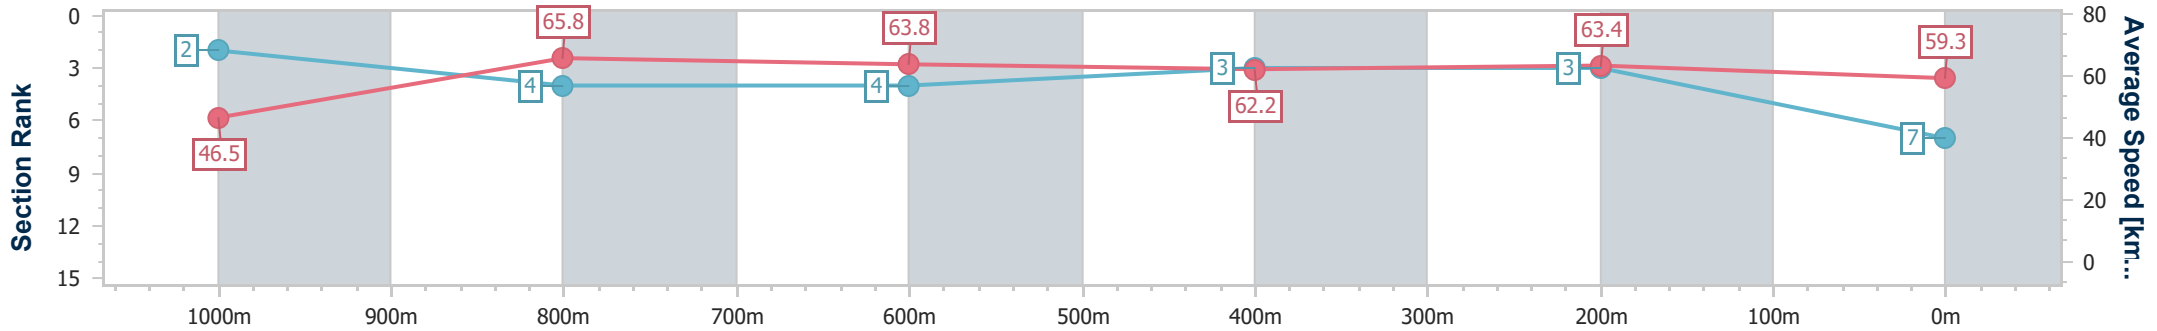

Doomben QLD Professional

Race 6: LADBROKE IT! BENCHMARK 65 Handicap - 1110m

15 February 2023 - 16:33

Track Rating: Soft 5, Weather: Overcast, Rail Position: +6m Entire Course

BRISBANE RACING CLUB

Section	Overall	1000m	800m	600m	400m	200m
Section Times	1:05.69 [7] (0:08.51)	0:57.18 [2] (0:10.96)	0:46.22 [4] (0:11.27)	0:34.95 [4] (0:11.47)	0:23.48 [3] (0:11.35)	0:12.13 [3] (0:12.13)
Average Speed [km/h]	46.5	65.8	63.8	62.2	63.4	59.3
Top Speed [km/h]	65.2	67.0	66.0	63.3	65.1	62.3
Avg. Dist. to Rail [m]	4.9	1.1	0.3	1.2	0.4	1.4
Avg. Stride Freq. [Hz]	2.3	2.4	2.3	2.3	2.4	2.3
Avg. Stride Length [m]	5.6	7.5	7.6	7.5	7.5	7.2

- [ ] Ranking at each section and finish
- .-.- No data available at this section
- NA No data available

Horse/Jockey Name	Groovin' The Moo
Final Rank	8
Fastest Section Time (Section)	0:08.46 (Overall)
Top Speed [km/h] (Section)	67.9 (Overall)
Race State	Finished