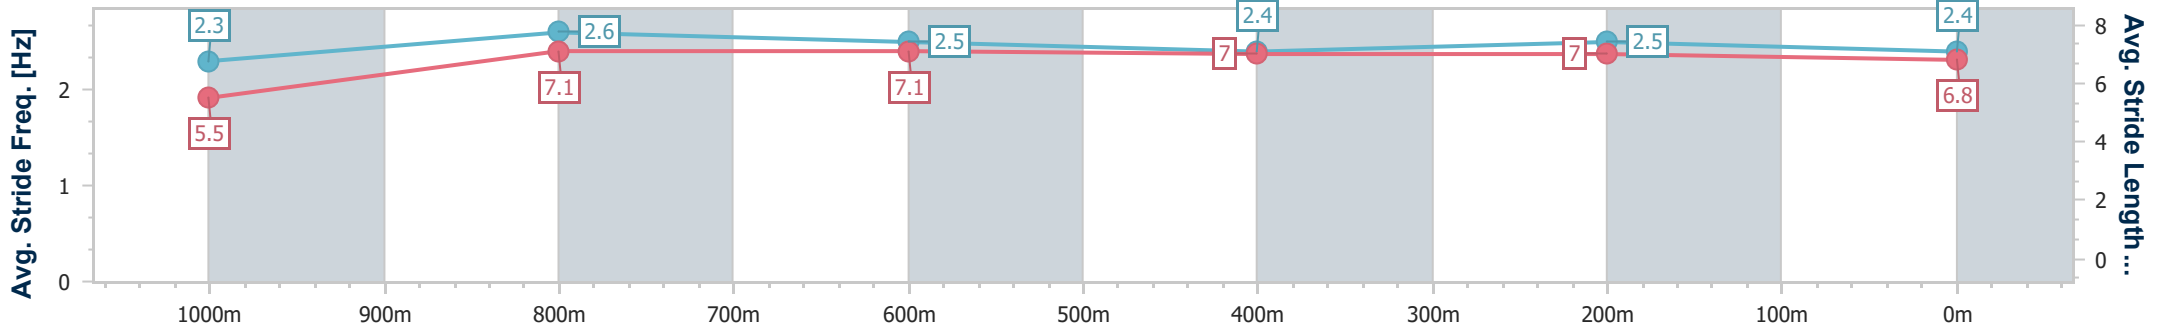

- [ ] Ranking at each section and finish
- .-.- No data available at this section
- NA No data available

Horse/Jockey Name	Groovin' The Moo
Final Rank	8
Fastest Section Time (Section)	0:08.46 (Overall)
Top Speed [km/h] (Section)	67.9 (Overall)
Race State	Finished

Doomben QLD Professional

Race 6: LADBROKE IT! BENCHMARK 65 Handicap - 1110m

15 February 2023 - 16:33

Track Rating: Soft 5, Weather: Overcast, Rail Position: +6m Entire Course

BRISBANE RACING CLUB

Section	Overall	1000m	800m	600m	400m	200m
Section Times	1:05.98 [8] (0:08.46)	0:57.52 [1] (0:10.91)	0:46.61 [2] (0:11.28)	0:35.33 [3] (0:11.63)	0:23.70 [4] (0:11.44)	0:12.26 [6] (0:12.26)
Average Speed [km/h]	47.1	66.3	64.0	62.0	62.9	58.8
Top Speed [km/h]	67.9	67.4	65.3	63.4	64.2	62.2
Avg. Dist. to Rail [m]	6.3	2.7	0.9	0.4	0.8	2.1
Avg. Stride Freq. [Hz]	2.3	2.6	2.5	2.4	2.5	2.4
Avg. Stride Length [m]	5.5	7.1	7.1	7.0	7.0	6.8

- [ ] Ranking at each section and finish
- .-.- No data available at this section
- NA No data available