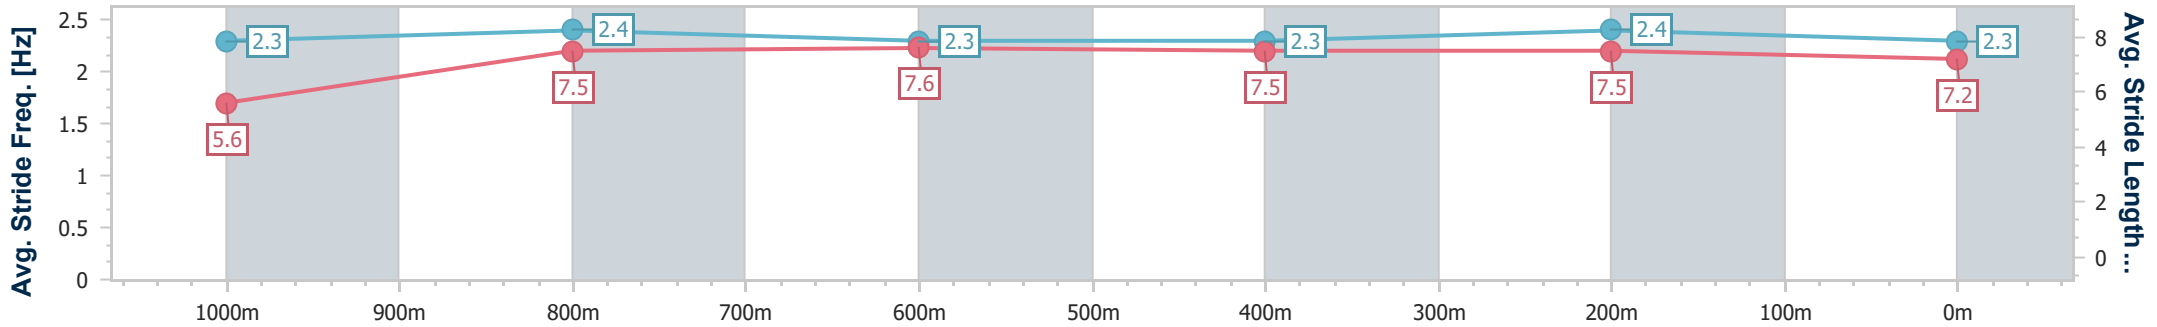

Doomben QLD Professional

Race 6: LADBROKE IT! BENCHMARK 65 Handicap - 1110m

15 February 2023 - 16:33

Track Rating: Soft 5, Weather: Overcast, Rail Position: +6m Entire Course

BRISBANE RACING CLUB

Section	Overall	1000m	800m	600m	400m	200m
Section Times	1:05.69 [7] (0:08.51)	0:57.18 [2] (0:10.96)	0:46.22 [4] (0:11.27)	0:34.95 [4] (0:11.47)	0:23.48 [3] (0:11.35)	0:12.13 [3] (0:12.13)
Average Speed [km/h]	46.5	65.8	63.8	62.2	63.4	59.3
Top Speed [km/h]	65.2	67.0	66.0	63.3	65.1	62.3
Avg. Dist. to Rail [m]	4.9	1.1	0.3	1.2	0.4	1.4
Avg. Stride Freq. [Hz]	2.3	2.4	2.3	2.3	2.4	2.3
Avg. Stride Length [m]	5.6	7.5	7.6	7.5	7.5	7.2

- [ ] Ranking at each section and finish
- .-.- No data available at this section
- NA No data available

Horse/Jockey Name	Groovin' The Moo
Final Rank	8
Fastest Section Time (Section)	0:08.46 (Overall)
Top Speed [km/h] (Section)	67.9 (Overall)
Race State	Finished