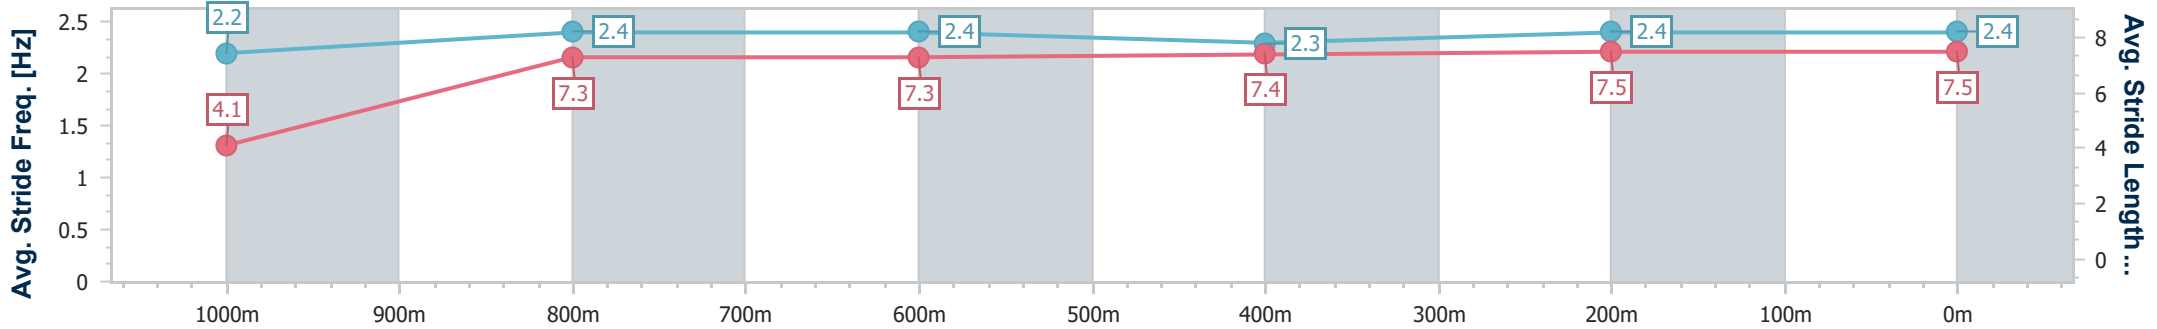

Horse/Jockey Name	Point Break
Final Rank	4
Fastest Section Time (Section)	0:05.56 (Overall)
Top Speed [km/h] (Section)	67.4 (400m)
Race State	Finished

Doomben QLD Professional
Race 1: SKY RACING Maiden Plate - 1050m
15 February 2023 - 13:39
Track Rating: Soft 6, Weather: Overcast, Rail Position: +6m Entire Course

BRISBANE
RACING CLUB

Section	Overall	1000m	800m	600m	400m	200m
Section Times	1:02.33 [4] (0:05.56)	0:56.77 [8] (0:11.43)	0:45.34 [7] (0:11.42)	0:33.92 [8] (0:11.59)	0:22.33 [8] (0:10.99)	0:11.34 [6] (0:11.34)
Average Speed [km/h]	32.4	62.9	62.8	61.8	65.3	63.5
Top Speed [km/h]	54.9	64.7	64.4	63.0	67.4	66.2
Avg. Dist. to Rail [m]	3.1	0.8	0.7	1.0	2.3	1.7
Avg. Stride Freq. [Hz]	2.2	2.4	2.4	2.3	2.4	2.4
Avg. Stride Length [m]	4.1	7.3	7.3	7.4	7.5	7.5

- [ ] Ranking at each section and finish
- -.-.- No data available at this section
- NA No data available