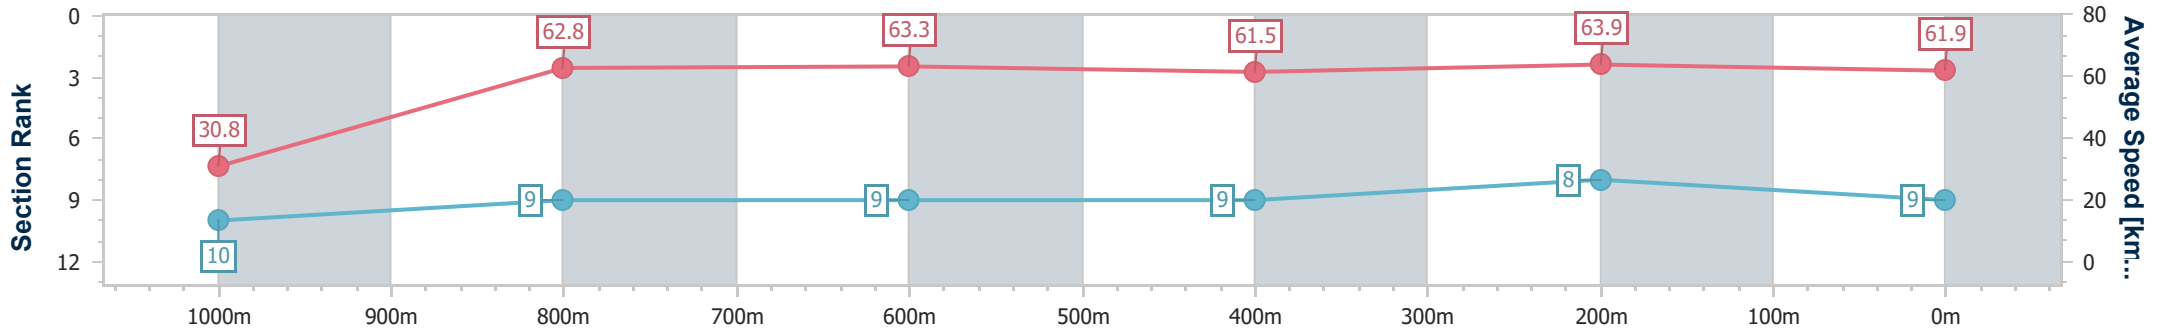

Horse/Jockey Name	Tikitiboo
Final Rank	9
Fastest Section Time (Section)	0:05.85 (Overall)
Top Speed [km/h] (Section)	66.4 (400m)
Race State	Finished

Doomben QLD Professional
Race 1: SKY RACING Maiden Plate - 1050m
15 February 2023 - 13:39
Track Rating: Soft 6, Weather: Overcast, Rail Position: +6m Entire Course

BRISBANE
RACING CLUB

Section	Overall	1000m	800m	600m	400m	200m
Section Times	1:03.03 [9] (0:05.85)	0:57.18 [10] (0:11.44)	0:45.74 [9] (0:11.32)	0:34.42 [9] (0:11.56)	0:22.86 [9] (0:11.22)	0:11.64 [8] (0:11.64)
Average Speed [km/h]	30.8	62.8	63.3	61.5	63.9	61.9
Top Speed [km/h]	53.7	65.7	64.6	62.5	66.4	64.3
Avg. Dist. to Rail [m]	6.5	1.1	1.3	1.9	0.9	1.3
Avg. Stride Freq. [Hz]	2.1	2.4	2.4	2.3	2.4	2.4
Avg. Stride Length [m]	4.2	7.3	7.4	7.4	7.4	7.3

- [ ] Ranking at each section and finish
- -.-.- No data available at this section
- NA No data available