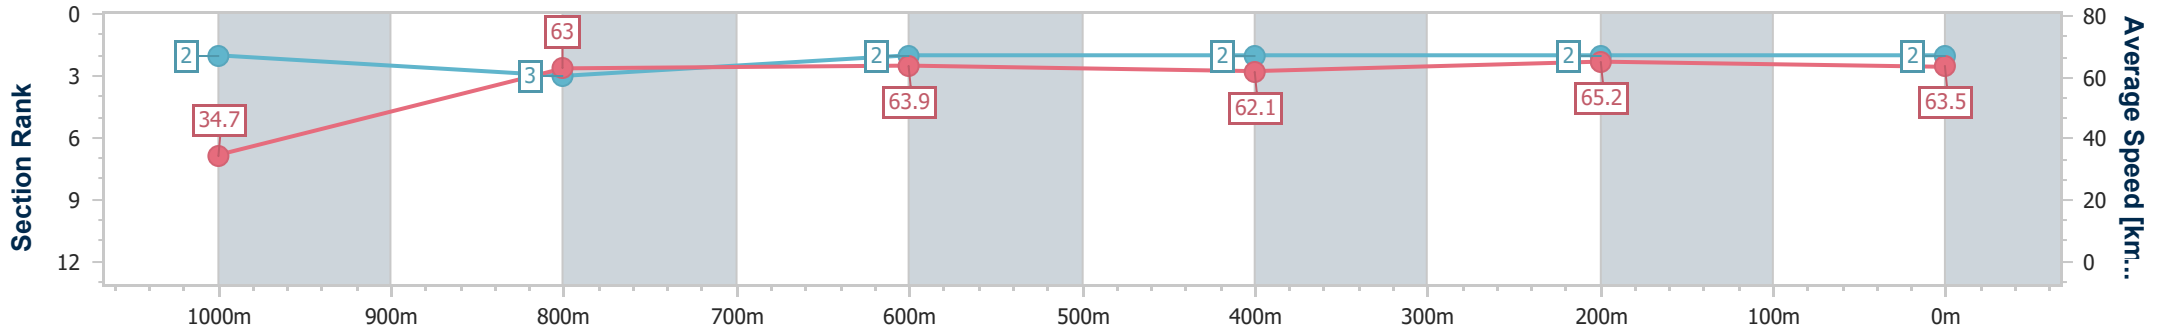

Horse/Jockey Name	Maid To Fit
Final Rank	2
Fastest Section Time (Section)	0:05.21 (Overall)
Top Speed [km/h] (Section)	66.9 (400m)
Race State	Finished

Doomben QLD Professional
Race 1: SKY RACING Maiden Plate - 1050m
15 February 2023 - 13:39
Track Rating: Soft 6, Weather: Overcast, Rail Position: +6m Entire Course

BRISBANE
RACING CLUB

Section	Overall	1000m	800m	600m	400m	200m
Section Times	1:02.05 [2] (0:05.21)	0:56.84 [2] (0:11.49)	0:45.35 [3] (0:11.37)	0:33.98 [2] (0:11.61)	0:22.37 [2] (0:11.03)	0:11.34 [2] (0:11.34)
Average Speed [km/h]	34.7	63.0	63.9	62.1	65.2	63.5
Top Speed [km/h]	56.5	65.6	65.5	63.3	66.9	65.6
Avg. Dist. to Rail [m]	2.5	2.2	1.6	0.9	0.3	0.6
Avg. Stride Freq. [Hz]	2.1	1.9	1.7	2.0	1.8	2.2
Avg. Stride Length [m]	4.5	9.2	10.2	8.8	9.8	8.1

- [ ] Ranking at each section and finish
- -.-.- No data available at this section
- NA No data available