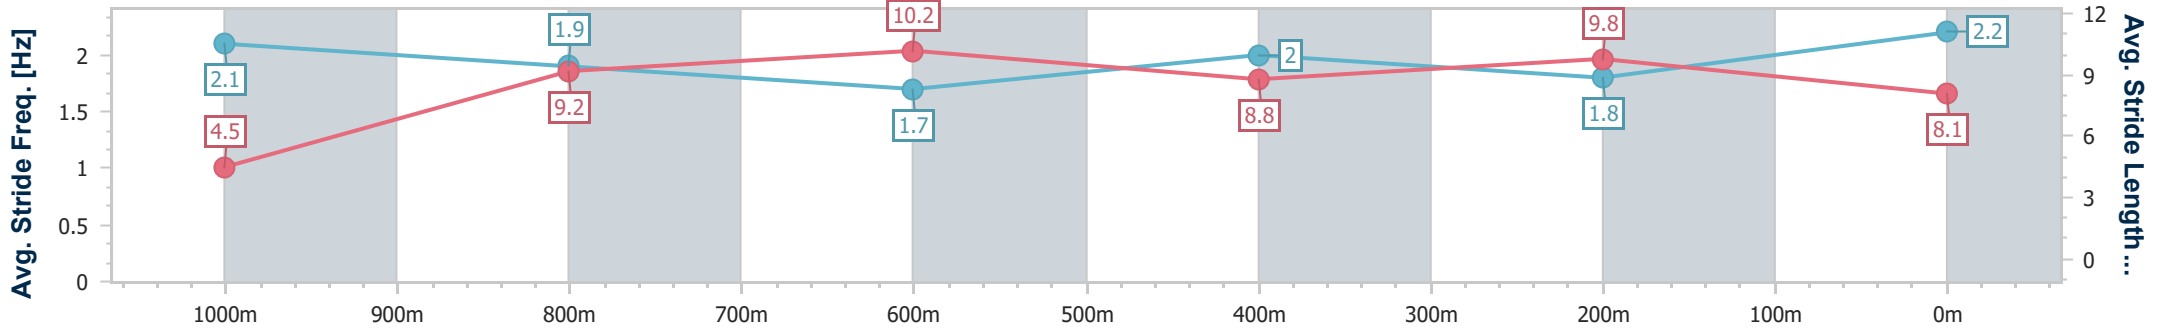

Horse/Jockey Name	Maid To Fit
Final Rank	2
Fastest Section Time (Section)	0:05.21 (Overall)
Top Speed [km/h] (Section)	66.9 (400m)
Race State	Finished

Doomben QLD Professional
Race 1: SKY RACING Maiden Plate - 1050m
15 February 2023 - 13:39
Track Rating: Soft 6, Weather: Overcast, Rail Position: +6m Entire Course

BRISBANE
RACING CLUB

Section	Overall	1000m	800m	600m	400m	200m
Section Times	1:02.05 [2] (0:05.21)	0:56.84 [2] (0:11.49)	0:45.35 [3] (0:11.37)	0:33.98 [2] (0:11.61)	0:22.37 [2] (0:11.03)	0:11.34 [2] (0:11.34)
Average Speed [km/h]	34.7	63.0	63.9	62.1	65.2	63.5
Top Speed [km/h]	56.5	65.6	65.5	63.3	66.9	65.6
Avg. Dist. to Rail [m]	2.5	2.2	1.6	0.9	0.3	0.6
Avg. Stride Freq. [Hz]	2.1	1.9	1.7	2.0	1.8	2.2
Avg. Stride Length [m]	4.5	9.2	10.2	8.8	9.8	8.1

- [ ] Ranking at each section and finish
- -.-.- No data available at this section
- NA No data available