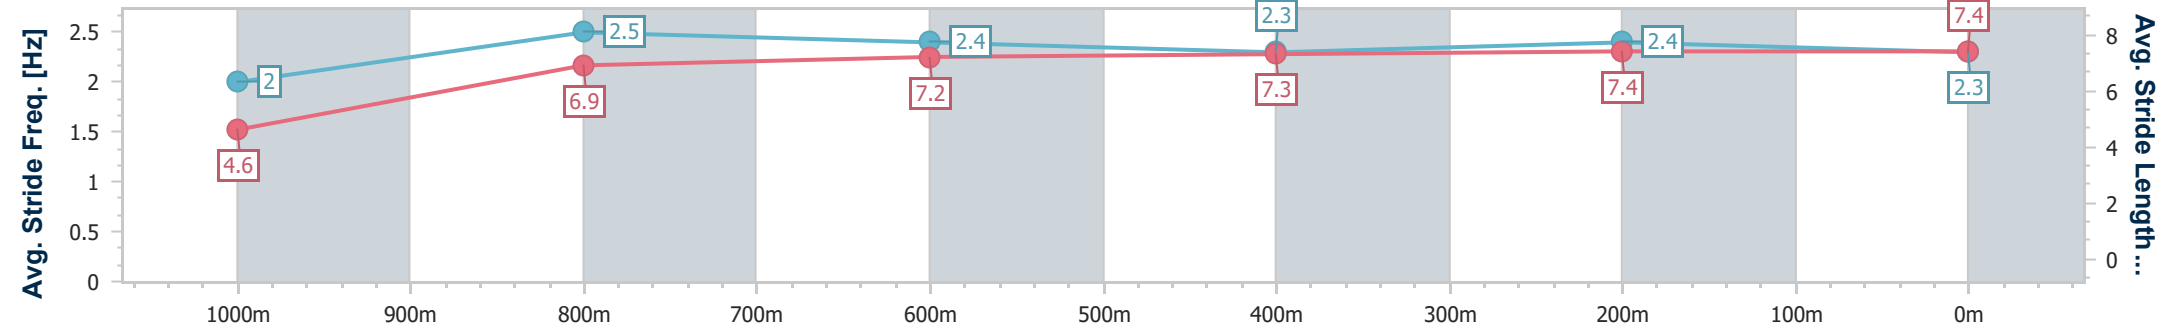

Doomben QLD Professional
Race 1: SKY RACING Maiden Plate - 1050m
 15 February 2023 - 13:39
 Track Rating: Soft 6, Weather: Overcast, Rail Position: +6m Entire Course

BRISBANE
RACING CLUB

Section	Overall	1000m	800m	600m	400m	200m
Section Times	1:02.89 [6] (0:05.66)	0:57.23 [9] (0:11.66)	0:45.57 [10] (0:11.43)	0:34.14 [10] (0:11.57)	0:22.57 [10] (0:11.09)	0:11.48 [8] (0:11.48)
Average Speed [km/h]	31.9	62.0	63.7	62.3	64.7	62.8
Top Speed [km/h]	52.5	64.7	64.8	63.2	66.3	64.7
Avg. Dist. to Rail [m]	7.8	2.0	2.0	0.8	1.0	3.6
Avg. Stride Freq. [Hz]	2.1	2.6	2.5	2.4	2.4	2.5
Avg. Stride Length [m]	4.1	6.8	7.1	7.2	7.4	7.1

- [] Ranking at each section and finish
- .-.- No data available at this section
- NA No data available

Horse/Jockey Name	Milton Road
Final Rank	7
Fastest Section Time (Section)	0:05.41 (Overall)
Top Speed [km/h] (Section)	66.0 (400m)
Race State	Finished

Doomben QLD Professional
Race 1: SKY RACING Maiden Plate - 1050m
 15 February 2023 - 13:39
 Track Rating: Soft 6, Weather: Overcast, Rail Position: +6m Entire Course

BRISBANE
RACING CLUB

Section	Overall	1000m	800m	600m	400m	200m
Section Times	1:02.94 [7] (0:05.41)	0:57.53 [6] (0:11.35)	0:46.18 [6] (0:11.39)	0:34.79 [3] (0:11.64)	0:23.15 [3] (0:11.21)	0:11.94 [5] (0:11.94)
Average Speed [km/h]	33.4	63.5	63.3	62.2	64.3	60.4
Top Speed [km/h]	57.1	65.3	65.3	63.5	66.0	63.8
Avg. Dist. to Rail [m]	3.8	1.1	0.4	0.9	1.5	1.4
Avg. Stride Freq. [Hz]	2.0	2.5	2.4	2.3	2.4	2.3
Avg. Stride Length [m]	4.6	6.9	7.2	7.3	7.4	7.4