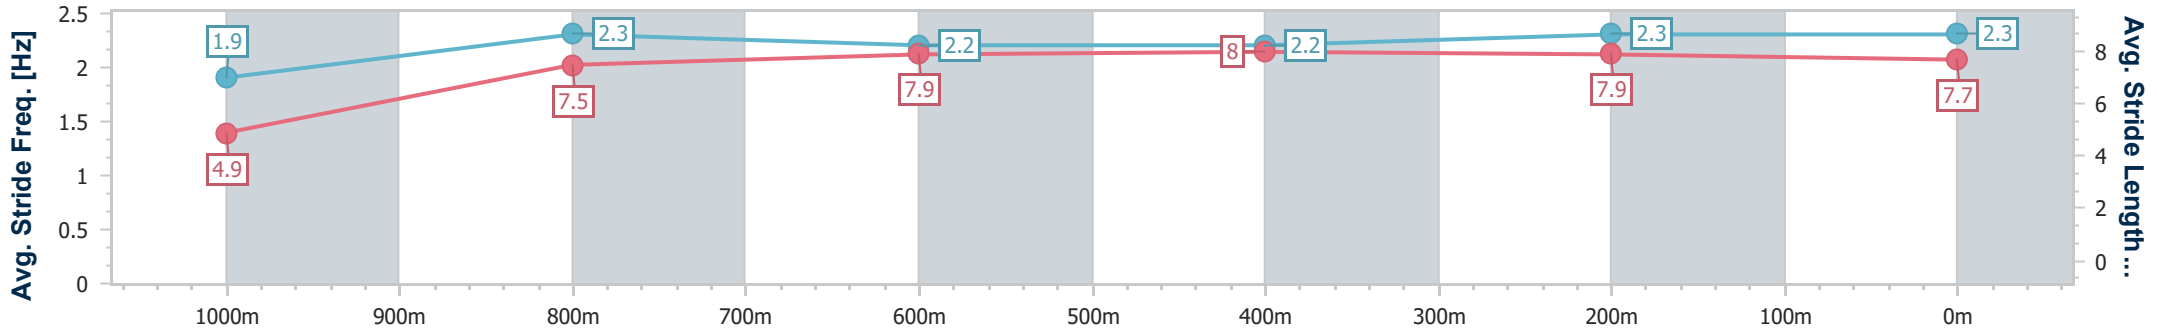

Doomben QLD Professional
Race 1: SKY RACING Maiden Plate - 1050m
 15 February 2023 - 13:39
 Track Rating: Soft 6, Weather: Overcast, Rail Position: +6m Entire Course

BRISBANE
RACING CLUB

Section	Overall	1000m	800m	600m	400m	200m
Section Times	1:02.25 [3] (0:05.36)	0:56.89 [3] (0:11.69)	0:45.20 [8] (0:11.42)	0:33.78 [7] (0:11.61)	0:22.17 [6] (0:10.96)	0:11.21 [4] (0:11.21)
Average Speed [km/h]	33.5	62.1	63.3	62.1	65.7	64.2
Top Speed [km/h]	56.1	64.1	63.8	62.9	67.5	67.5
Avg. Dist. to Rail [m]	5.2	3.0	0.7	0.4	2.1	4.2
Avg. Stride Freq. [Hz]	1.9	2.3	2.2	2.2	2.3	2.3
Avg. Stride Length [m]	4.9	7.5	7.9	8.0	7.9	7.7