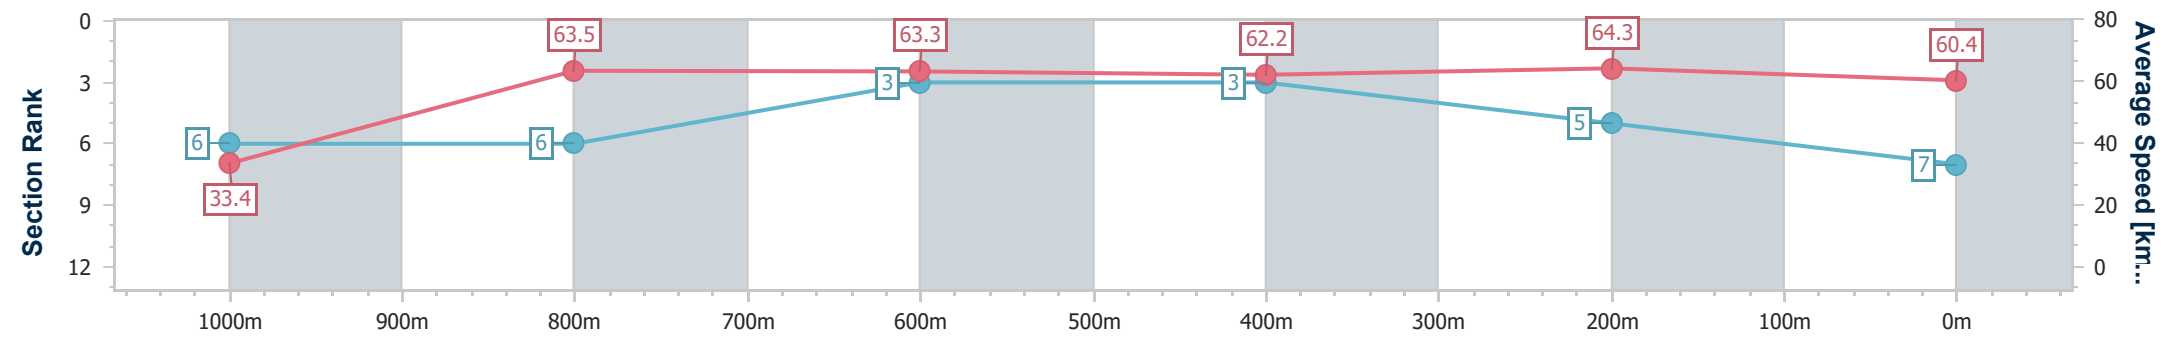

- [] Ranking at each section and finish
- .-.- No data available at this section
- NA No data available

Horse/Jockey Name	Milton Road
Final Rank	7
Fastest Section Time (Section)	0:05.41 (Overall)
Top Speed [km/h] (Section)	66.0 (400m)
Race State	Finished

Doomben QLD Professional
Race 1: SKY RACING Maiden Plate - 1050m
 15 February 2023 - 13:39
 Track Rating: Soft 6, Weather: Overcast, Rail Position: +6m Entire Course

BRISBANE
RACING CLUB

Section	Overall	1000m	800m	600m	400m	200m
Section Times	1:02.94 [7] (0:05.41)	0:57.53 [6] (0:11.35)	0:46.18 [6] (0:11.39)	0:34.79 [3] (0:11.64)	0:23.15 [3] (0:11.21)	0:11.94 [5] (0:11.94)
Average Speed [km/h]	33.4	63.5	63.3	62.2	64.3	60.4
Top Speed [km/h]	57.1	65.3	65.3	63.5	66.0	63.8
Avg. Dist. to Rail [m]	3.8	1.1	0.4	0.9	1.5	1.4
Avg. Stride Freq. [Hz]	2.0	2.5	2.4	2.3	2.4	2.3
Avg. Stride Length [m]	4.6	6.9	7.2	7.3	7.4	7.4