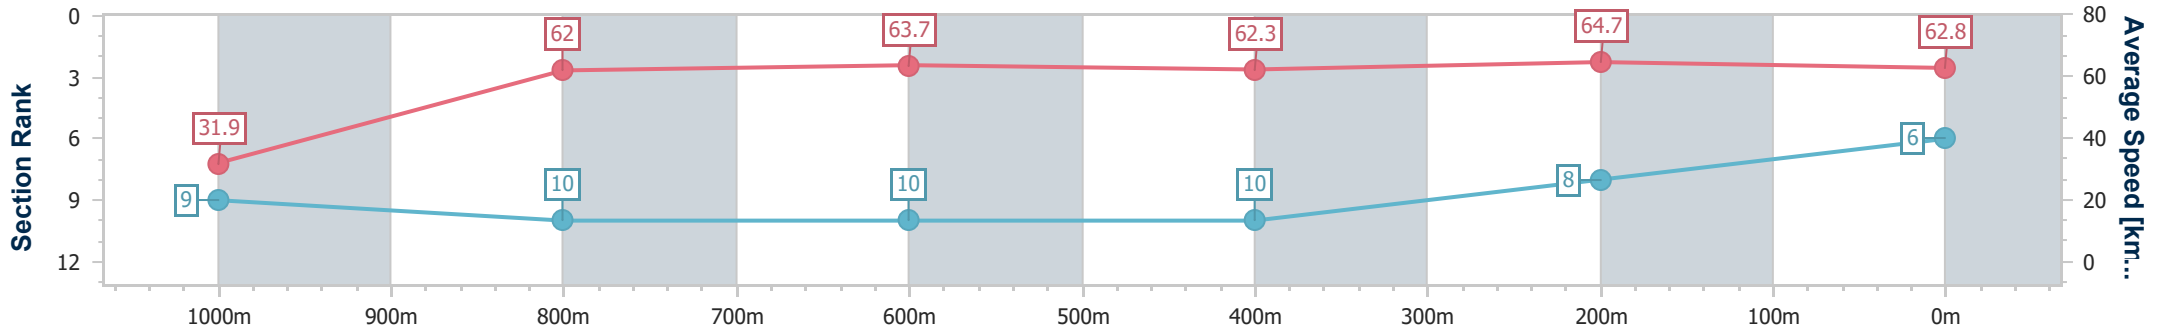

Horse/Jockey Name	Amalfi Queen
Final Rank	6
Fastest Section Time (Section)	0:05.66 (Overall)
Top Speed [km/h] (Section)	66.3 (400m)
Race State	Finished

Doomben QLD Professional
Race 1: SKY RACING Maiden Plate - 1050m
15 February 2023 - 13:39
Track Rating: Soft 6, Weather: Overcast, Rail Position: +6m Entire Course

BRISBANE
RACING CLUB

Section	Overall	1000m	800m	600m	400m	200m
Section Times	1:02.89 [6] (0:05.66)	0:57.23 [9] (0:11.66)	0:45.57 [10] (0:11.43)	0:34.14 [10] (0:11.57)	0:22.57 [10] (0:11.09)	0:11.48 [8] (0:11.48)
Average Speed [km/h]	31.9	62.0	63.7	62.3	64.7	62.8
Top Speed [km/h]	52.5	64.7	64.8	63.2	66.3	64.7
Avg. Dist. to Rail [m]	7.8	2.0	2.0	0.8	1.0	3.6
Avg. Stride Freq. [Hz]	2.1	2.6	2.5	2.4	2.4	2.5
Avg. Stride Length [m]	4.1	6.8	7.1	7.2	7.4	7.1

- [ ] Ranking at each section and finish
- -.-.- No data available at this section
- NA No data available