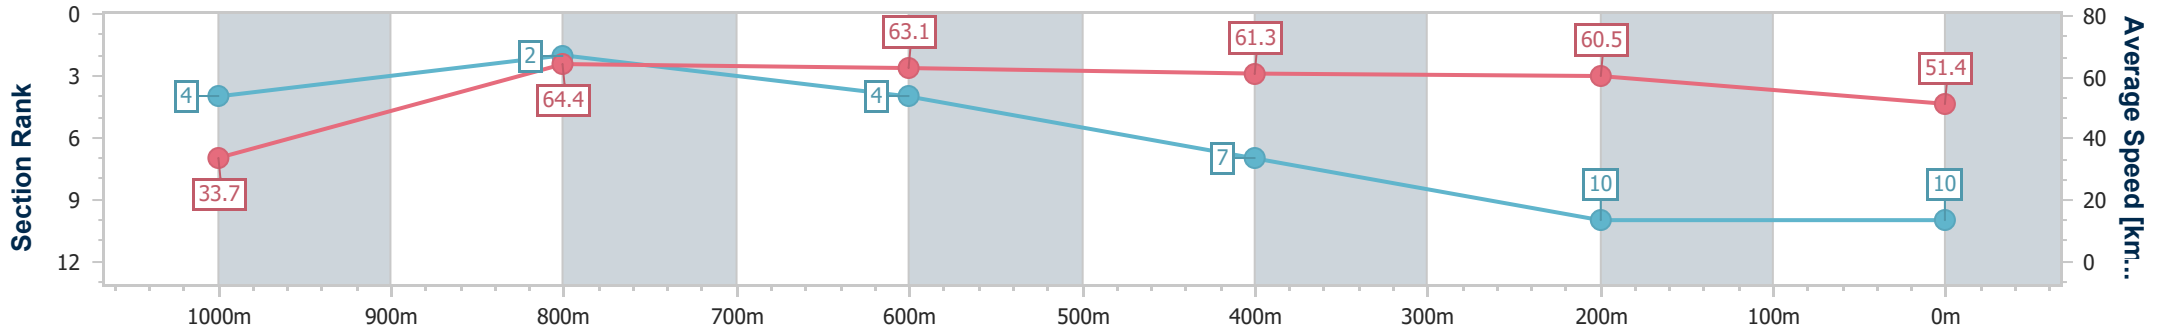

Horse/Jockey Name	Pride Of Passion
Final Rank	10
Fastest Section Time (Section)	0:05.37 (Overall)
Top Speed [km/h] (Section)	67.2 (1000m)
Race State	Finished

Doomben QLD Professional
Race 1: SKY RACING Maiden Plate - 1050m
15 February 2023 - 13:39
Track Rating: Soft 6, Weather: Overcast, Rail Position: +6m Entire Course

BRISBANE
RACING CLUB

Section	Overall	1000m	800m	600m	400m	200m
Section Times	1:06.03 [10] (0:05.37)	1:00.66 [4] (0:11.29)	0:49.37 [2] (0:11.56)	0:37.81 [4] (0:11.86)	0:25.95 [7] (0:11.95)	0:14.00 [10] (0:14.00)
Average Speed [km/h]	33.7	64.4	63.1	61.3	60.5	51.4
Top Speed [km/h]	55.7	67.2	64.8	62.4	62.7	57.5
Avg. Dist. to Rail [m]	6.8	3.9	2.5	1.7	2.5	2.7
Avg. Stride Freq. [Hz]	2.0	2.5	2.4	2.3	2.2	2.1
Avg. Stride Length [m]	4.6	7.2	7.3	7.3	7.5	6.9

- [ ] Ranking at each section and finish
- -.-.- No data available at this section
- NA No data available