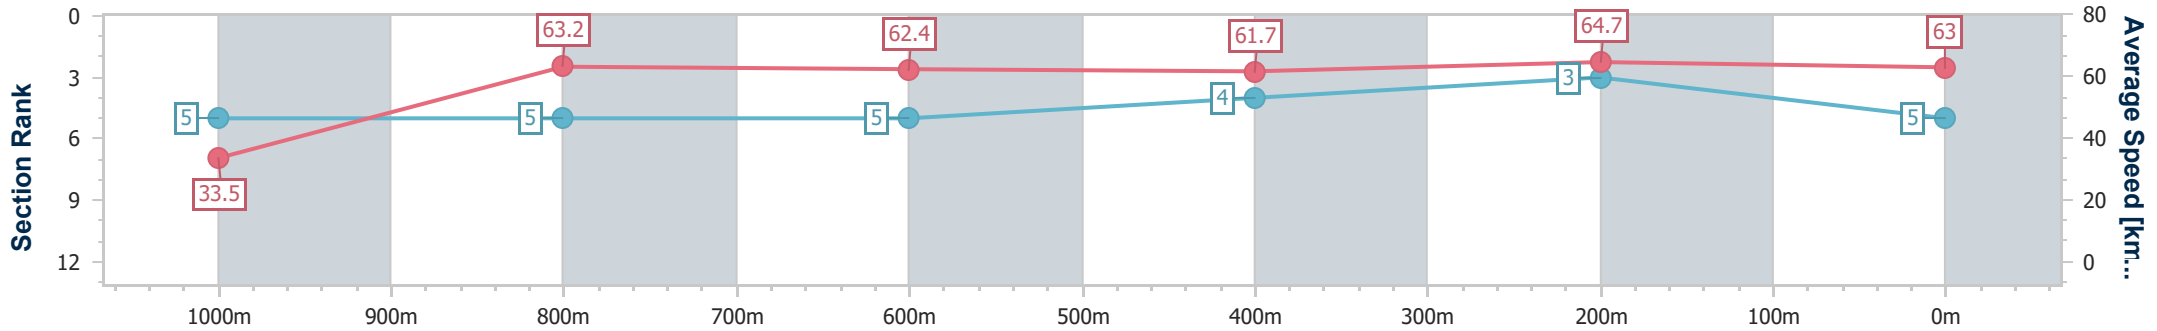

Horse/Jockey Name	Our Armistice
Final Rank	5
Fastest Section Time (Section)	0:05.38 (Overall)
Top Speed [km/h] (Section)	65.8 (400m)
Race State	Finished

Doomben QLD Professional
Race 1: SKY RACING Maiden Plate - 1050m
15 February 2023 - 13:39
Track Rating: Soft 6, Weather: Overcast, Rail Position: +6m Entire Course

BRISBANE
RACING CLUB

Section	Overall	1000m	800m	600m	400m	200m
Section Times	1:02.43 [5] (0:05.38)	0:57.05 [5] (0:11.40)	0:45.65 [5] (0:11.52)	0:34.13 [5] (0:11.60)	0:22.53 [4] (0:11.11)	0:11.42 [3] (0:11.42)
Average Speed [km/h]	33.5	63.2	62.4	61.7	64.7	63.0
Top Speed [km/h]	54.6	65.0	64.5	64.1	65.8	65.3
Avg. Dist. to Rail [m]	2.8	0.9	0.4	0.9	0.6	1.0
Avg. Stride Freq. [Hz]	2.0	2.5	2.2	2.1	2.4	2.4
Avg. Stride Length [m]	4.6	7.1	8.0	8.0	7.4	7.2

- [ ] Ranking at each section and finish
- -.-.- No data available at this section
- NA No data available