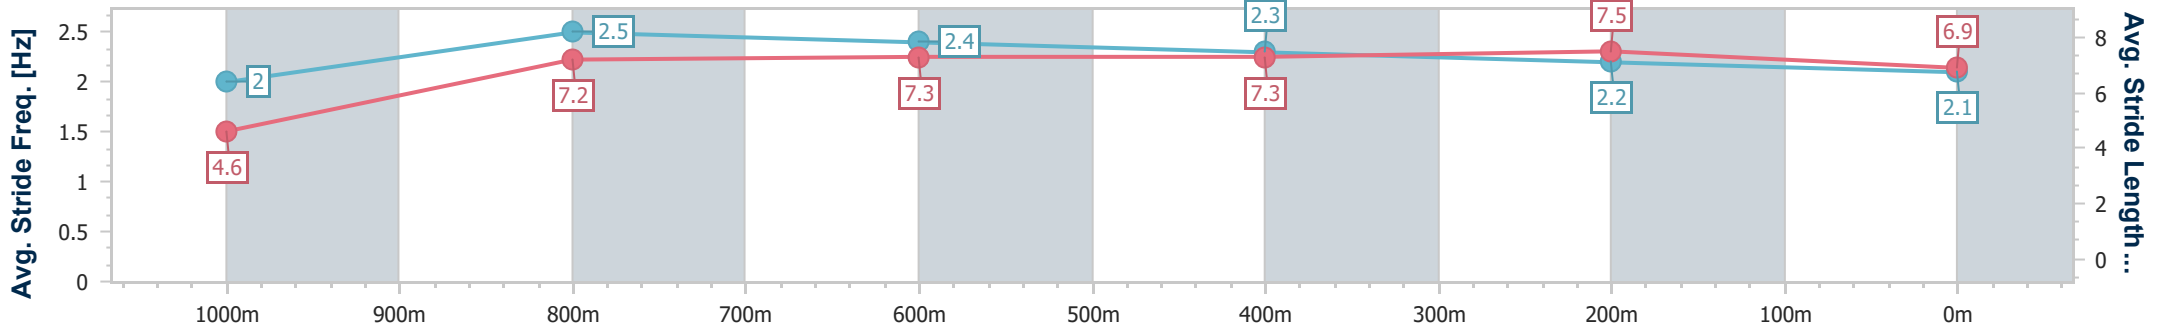

Doomben QLD Professional
Race 1: SKY RACING Maiden Plate - 1050m
 15 February 2023 - 13:39
 Track Rating: Soft 6, Weather: Overcast, Rail Position: +6m Entire Course

BRISBANE
RACING CLUB

Section	Overall	1000m	800m	600m	400m	200m
Section Times	1:03.03 [9] (0:05.85)	0:57.18 [10] (0:11.44)	0:45.74 [9] (0:11.32)	0:34.42 [9] (0:11.56)	0:22.86 [9] (0:11.22)	0:11.64 [8] (0:11.64)
Average Speed [km/h]	30.8	62.8	63.3	61.5	63.9	61.9
Top Speed [km/h]	53.7	65.7	64.6	62.5	66.4	64.3
Avg. Dist. to Rail [m]	6.5	1.1	1.3	1.9	0.9	1.3
Avg. Stride Freq. [Hz]	2.1	2.4	2.4	2.3	2.4	2.4
Avg. Stride Length [m]	4.2	7.3	7.4	7.4	7.4	7.3

- [] Ranking at each section and finish
- .-.- No data available at this section
- NA No data available

Horse/Jockey Name	Pride Of Passion
Final Rank	10
Fastest Section Time (Section)	0:05.37 (Overall)
Top Speed [km/h] (Section)	67.2 (1000m)
Race State	Finished

Doomben QLD Professional
Race 1: SKY RACING Maiden Plate - 1050m
 15 February 2023 - 13:39
 Track Rating: Soft 6, Weather: Overcast, Rail Position: +6m Entire Course

BRISBANE
RACING CLUB

Section	Overall	1000m	800m	600m	400m	200m
Section Times	1:06.03 [10] (0:05.37)	1:00.66 [4] (0:11.29)	0:49.37 [2] (0:11.56)	0:37.81 [4] (0:11.86)	0:25.95 [7] (0:11.95)	0:14.00 [10] (0:14.00)
Average Speed [km/h]	33.7	64.4	63.1	61.3	60.5	51.4
Top Speed [km/h]	55.7	67.2	64.8	62.4	62.7	57.5
Avg. Dist. to Rail [m]	6.8	3.9	2.5	1.7	2.5	2.7
Avg. Stride Freq. [Hz]	2.0	2.5	2.4	2.3	2.2	2.1
Avg. Stride Length [m]	4.6	7.2	7.3	7.3	7.5	6.9