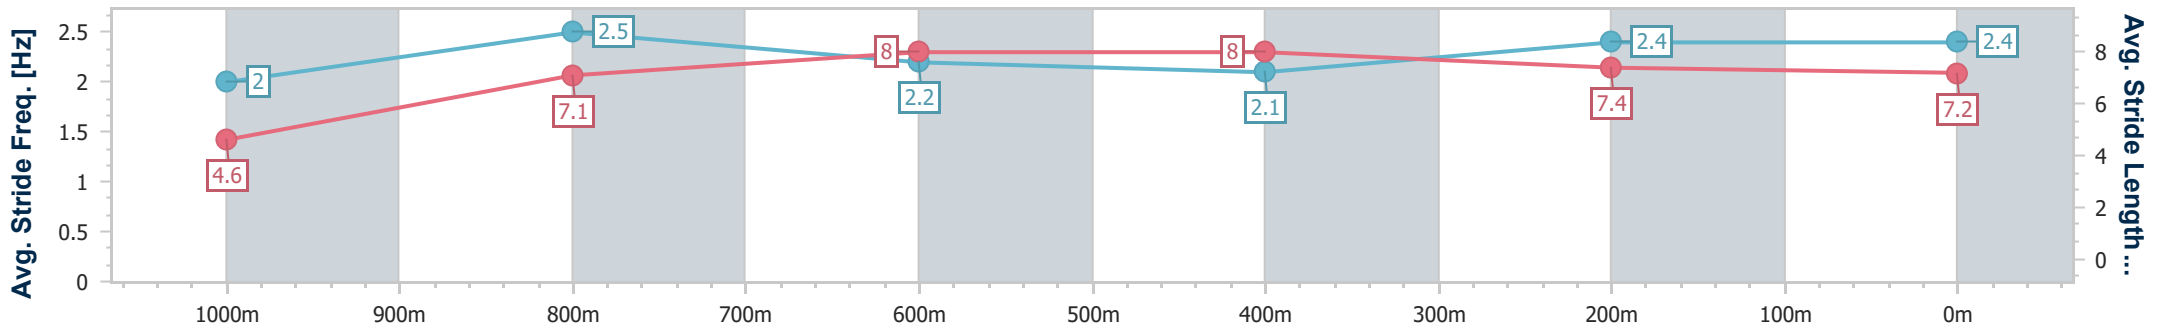

Horse/Jockey Name	Our Armistice
Final Rank	5
Fastest Section Time (Section)	0:05.38 (Overall)
Top Speed [km/h] (Section)	65.8 (400m)
Race State	Finished

Doomben QLD Professional
Race 1: SKY RACING Maiden Plate - 1050m
15 February 2023 - 13:39
Track Rating: Soft 6, Weather: Overcast, Rail Position: +6m Entire Course

BRISBANE
RACING CLUB

Section	Overall	1000m	800m	600m	400m	200m
Section Times	1:02.43 [5] (0:05.38)	0:57.05 [5] (0:11.40)	0:45.65 [5] (0:11.52)	0:34.13 [5] (0:11.60)	0:22.53 [4] (0:11.11)	0:11.42 [3] (0:11.42)
Average Speed [km/h]	33.5	63.2	62.4	61.7	64.7	63.0
Top Speed [km/h]	54.6	65.0	64.5	64.1	65.8	65.3
Avg. Dist. to Rail [m]	2.8	0.9	0.4	0.9	0.6	1.0
Avg. Stride Freq. [Hz]	2.0	2.5	2.2	2.1	2.4	2.4
Avg. Stride Length [m]	4.6	7.1	8.0	8.0	7.4	7.2

- [ ] Ranking at each section and finish
- -.-.- No data available at this section
- NA No data available