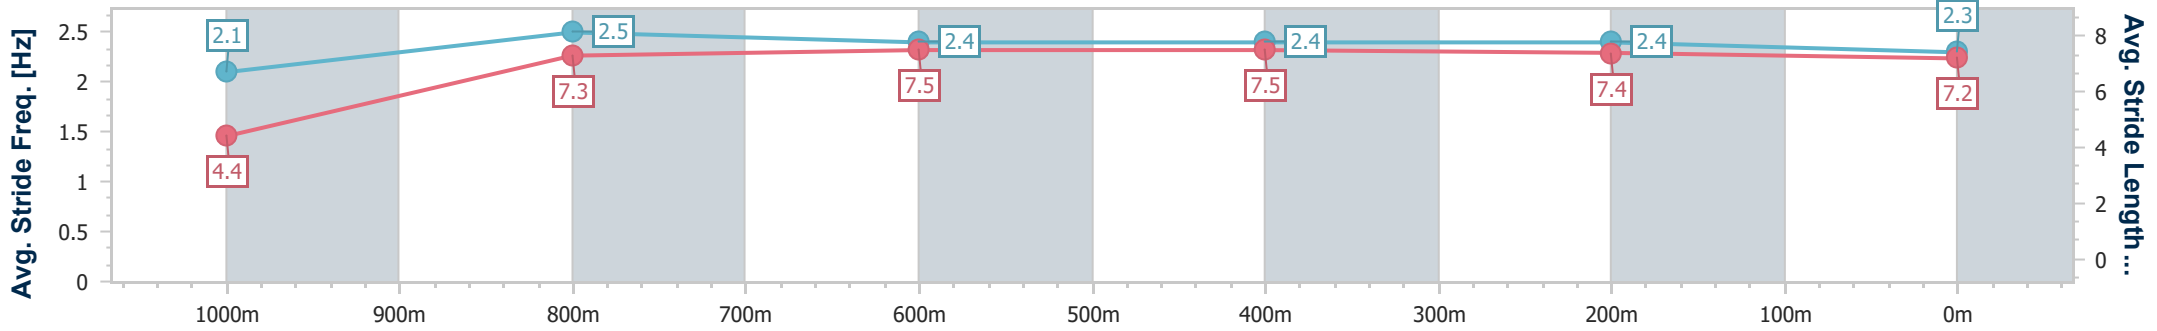

Doomben QLD Professional
Race 1: SKY RACING Maiden Plate - 1050m
 15 February 2023 - 13:39
 Track Rating: Soft 6, Weather: Overcast, Rail Position: +6m Entire Course

BRISBANE
RACING CLUB

Section	Overall	1000m	800m	600m	400m	200m
Section Times	1:02.94 [7] (0:05.41)	0:57.53 [6] (0:11.35)	0:46.18 [6] (0:11.39)	0:34.79 [3] (0:11.64)	0:23.15 [3] (0:11.21)	0:11.94 [5] (0:11.94)
Average Speed [km/h]	33.4	63.5	63.3	62.2	64.3	60.4
Top Speed [km/h]	57.1	65.3	65.3	63.5	66.0	63.8
Avg. Dist. to Rail [m]	3.8	1.1	0.4	0.9	1.5	1.4
Avg. Stride Freq. [Hz]	2.0	2.5	2.4	2.3	2.4	2.3
Avg. Stride Length [m]	4.6	6.9	7.2	7.3	7.4	7.4

- [] Ranking at each section and finish
- .-.- No data available at this section
- NA No data available

Horse/Jockey Name	Hallside Martini
Final Rank	8
Fastest Section Time (Section)	0:05.44 (Overall)
Top Speed [km/h] (Section)	66.7 (1000m)
Race State	Finished

Doomben QLD Professional
Race 1: SKY RACING Maiden Plate - 1050m
 15 February 2023 - 13:39
 Track Rating: Soft 6, Weather: Overcast, Rail Position: +6m Entire Course

BRISBANE
RACING CLUB

Section	Overall	1000m	800m	600m	400m	200m
Section Times	1:02.98 [8] (0:05.44)	0:57.54 [7] (0:11.30)	0:46.24 [4] (0:11.56)	0:34.68 [6] (0:11.55)	0:23.13 [5] (0:11.23)	0:11.90 [7] (0:11.90)
Average Speed [km/h]	33.2	64.5	63.4	63.6	64.4	60.5
Top Speed [km/h]	56.4	66.7	64.8	64.5	66.1	63.8
Avg. Dist. to Rail [m]	9.2	5.3	3.8	3.6	2.3	3.4
Avg. Stride Freq. [Hz]	2.1	2.5	2.4	2.4	2.4	2.3
Avg. Stride Length [m]	4.4	7.3	7.5	7.5	7.4	7.2