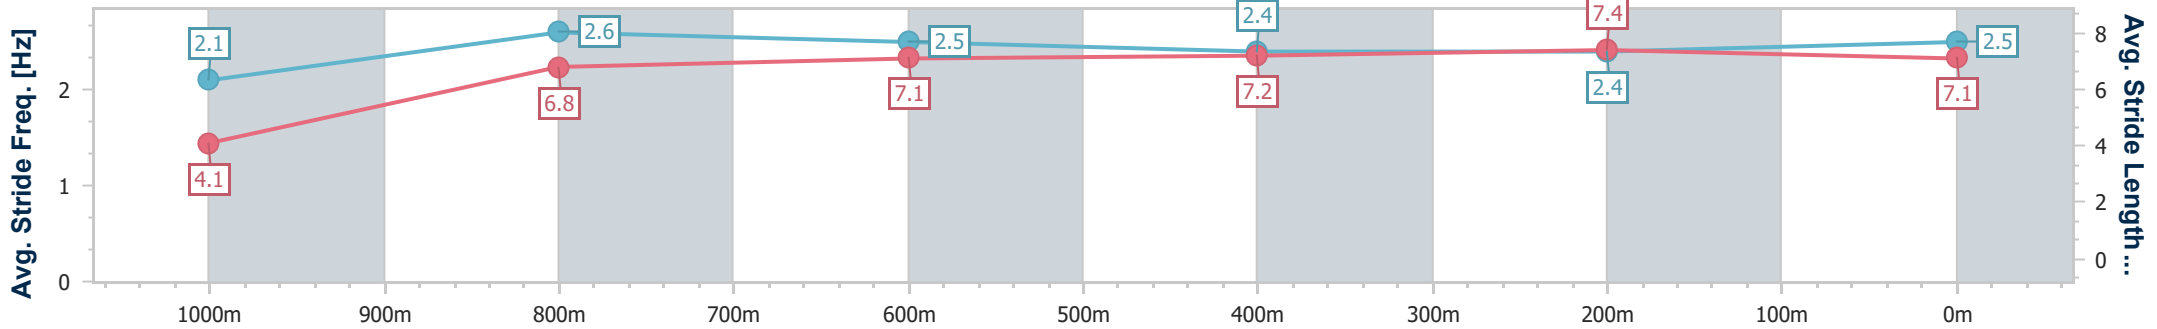

Horse/Jockey Name	Amalfi Queen
Final Rank	6
Fastest Section Time (Section)	0:05.66 (Overall)
Top Speed [km/h] (Section)	66.3 (400m)
Race State	Finished

Doomben QLD Professional
Race 1: SKY RACING Maiden Plate - 1050m
15 February 2023 - 13:39
Track Rating: Soft 6, Weather: Overcast, Rail Position: +6m Entire Course

BRISBANE
RACING CLUB

Section	Overall	1000m	800m	600m	400m	200m
Section Times	1:02.89 [6] (0:05.66)	0:57.23 [9] (0:11.66)	0:45.57 [10] (0:11.43)	0:34.14 [10] (0:11.57)	0:22.57 [10] (0:11.09)	0:11.48 [8] (0:11.48)
Average Speed [km/h]	31.9	62.0	63.7	62.3	64.7	62.8
Top Speed [km/h]	52.5	64.7	64.8	63.2	66.3	64.7
Avg. Dist. to Rail [m]	7.8	2.0	2.0	0.8	1.0	3.6
Avg. Stride Freq. [Hz]	2.1	2.6	2.5	2.4	2.4	2.5
Avg. Stride Length [m]	4.1	6.8	7.1	7.2	7.4	7.1

- [ ] Ranking at each section and finish
- -.-.- No data available at this section
- NA No data available