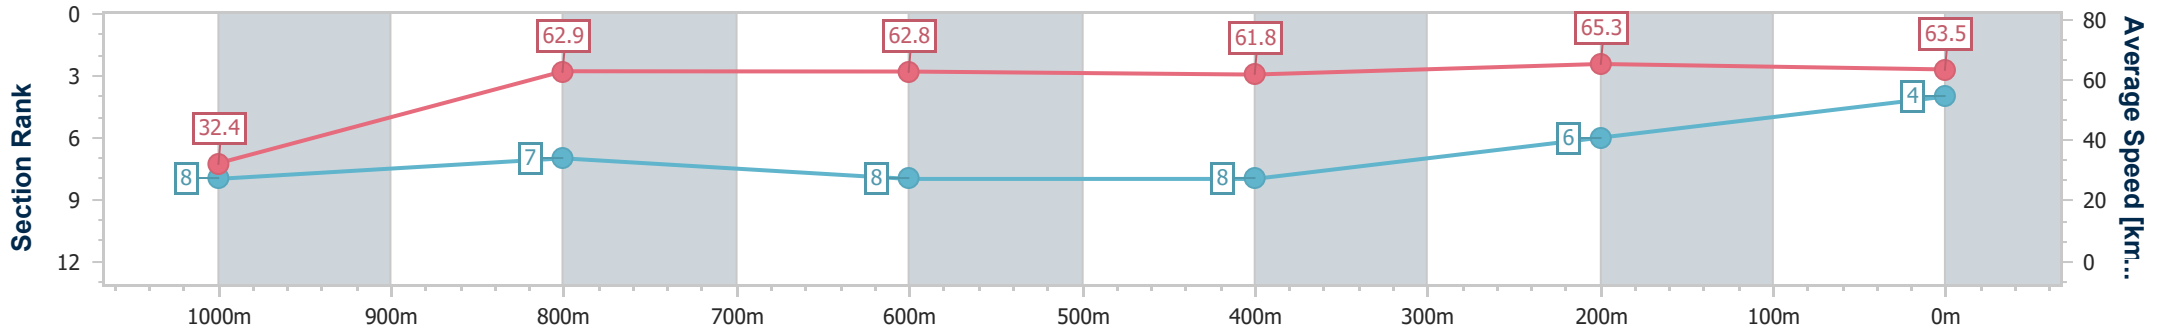

Horse/Jockey Name	Point Break
Final Rank	4
Fastest Section Time (Section)	0:05.56 (Overall)
Top Speed [km/h] (Section)	67.4 (400m)
Race State	Finished

Doomben QLD Professional
Race 1: SKY RACING Maiden Plate - 1050m
15 February 2023 - 13:39
Track Rating: Soft 6, Weather: Overcast, Rail Position: +6m Entire Course

BRISBANE
RACING CLUB

Section	Overall	1000m	800m	600m	400m	200m
Section Times	1:02.33 [4] (0:05.56)	0:56.77 [8] (0:11.43)	0:45.34 [7] (0:11.42)	0:33.92 [8] (0:11.59)	0:22.33 [8] (0:10.99)	0:11.34 [6] (0:11.34)
Average Speed [km/h]	32.4	62.9	62.8	61.8	65.3	63.5
Top Speed [km/h]	54.9	64.7	64.4	63.0	67.4	66.2
Avg. Dist. to Rail [m]	3.1	0.8	0.7	1.0	2.3	1.7
Avg. Stride Freq. [Hz]	2.2	2.4	2.4	2.3	2.4	2.4
Avg. Stride Length [m]	4.1	7.3	7.3	7.4	7.5	7.5

- [ ] Ranking at each section and finish
- -.-.- No data available at this section
- NA No data available