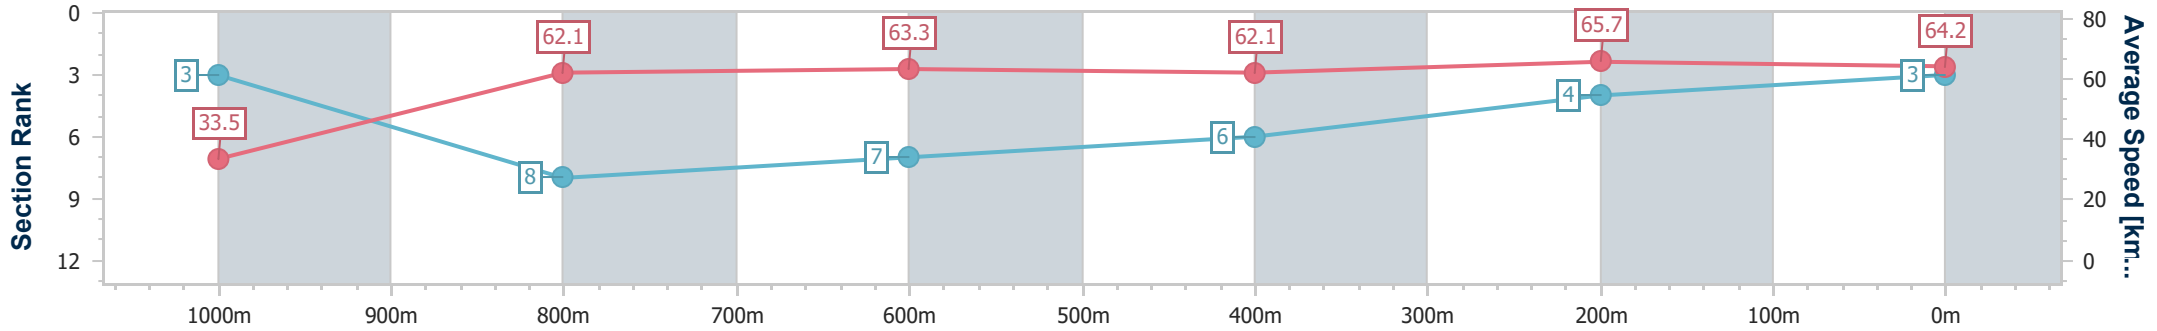

Horse/Jockey Name	Tersane
Final Rank	3
Fastest Section Time (Section)	0:05.36 (Overall)
Top Speed [km/h] (Section)	67.5 (400m)
Race State	Finished

Doomben QLD Professional
Race 1: SKY RACING Maiden Plate - 1050m
15 February 2023 - 13:39
Track Rating: Soft 6, Weather: Overcast, Rail Position: +6m Entire Course

BRISBANE
RACING CLUB

Section	Overall	1000m	800m	600m	400m	200m
Section Times	1:02.25 [3] (0:05.36)	0:56.89 [3] (0:11.69)	0:45.20 [8] (0:11.42)	0:33.78 [7] (0:11.61)	0:22.17 [6] (0:10.96)	0:11.21 [4] (0:11.21)
Average Speed [km/h]	33.5	62.1	63.3	62.1	65.7	64.2
Top Speed [km/h]	56.1	64.1	63.8	62.9	67.5	67.5
Avg. Dist. to Rail [m]	5.2	3.0	0.7	0.4	2.1	4.2
Avg. Stride Freq. [Hz]	1.9	2.3	2.2	2.2	2.3	2.3
Avg. Stride Length [m]	4.9	7.5	7.9	8.0	7.9	7.7

- [ ] Ranking at each section and finish
- -.-.- No data available at this section
- NA No data available