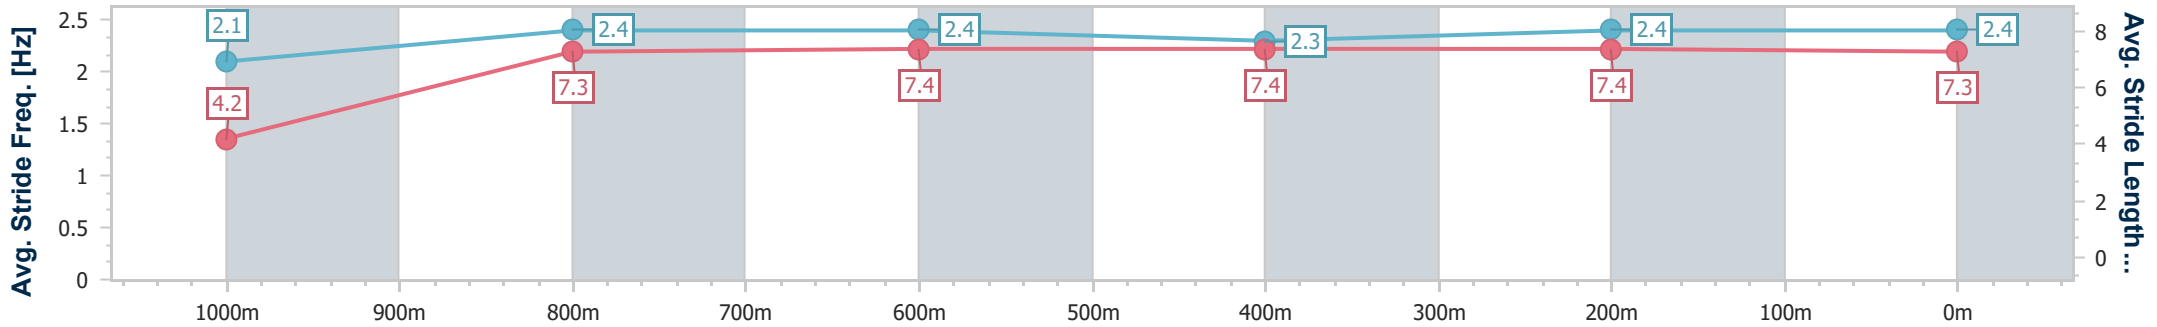

Doomben QLD Professional
Race 1: SKY RACING Maiden Plate - 1050m
 15 February 2023 - 13:39
 Track Rating: Soft 6, Weather: Overcast, Rail Position: +6m Entire Course

BRISBANE
RACING CLUB

Section	Overall	1000m	800m	600m	400m	200m
Section Times	1:02.98 [8] (0:05.44)	0:57.54 [7] (0:11.30)	0:46.24 [4] (0:11.56)	0:34.68 [6] (0:11.55)	0:23.13 [5] (0:11.23)	0:11.90 [7] (0:11.90)
Average Speed [km/h]	33.2	64.5	63.4	63.6	64.4	60.5
Top Speed [km/h]	56.4	66.7	64.8	64.5	66.1	63.8
Avg. Dist. to Rail [m]	9.2	5.3	3.8	3.6	2.3	3.4
Avg. Stride Freq. [Hz]	2.1	2.5	2.4	2.4	2.4	2.3
Avg. Stride Length [m]	4.4	7.3	7.5	7.5	7.4	7.2

- [] Ranking at each section and finish
- .-.- No data available at this section
- NA No data available

Horse/Jockey Name	Tikitiboo
Final Rank	9
Fastest Section Time (Section)	0:05.85 (Overall)
Top Speed [km/h] (Section)	66.4 (400m)
Race State	Finished

Doomben QLD Professional
Race 1: SKY RACING Maiden Plate - 1050m
 15 February 2023 - 13:39
 Track Rating: Soft 6, Weather: Overcast, Rail Position: +6m Entire Course

BRISBANE
RACING CLUB

Section	Overall	1000m	800m	600m	400m	200m
Section Times	1:03.03 [9] (0:05.85)	0:57.18 [10] (0:11.44)	0:45.74 [9] (0:11.32)	0:34.42 [9] (0:11.56)	0:22.86 [9] (0:11.22)	0:11.64 [8] (0:11.64)
Average Speed [km/h]	30.8	62.8	63.3	61.5	63.9	61.9
Top Speed [km/h]	53.7	65.7	64.6	62.5	66.4	64.3
Avg. Dist. to Rail [m]	6.5	1.1	1.3	1.9	0.9	1.3
Avg. Stride Freq. [Hz]	2.1	2.4	2.4	2.3	2.4	2.4
Avg. Stride Length [m]	4.2	7.3	7.4	7.4	7.4	7.3