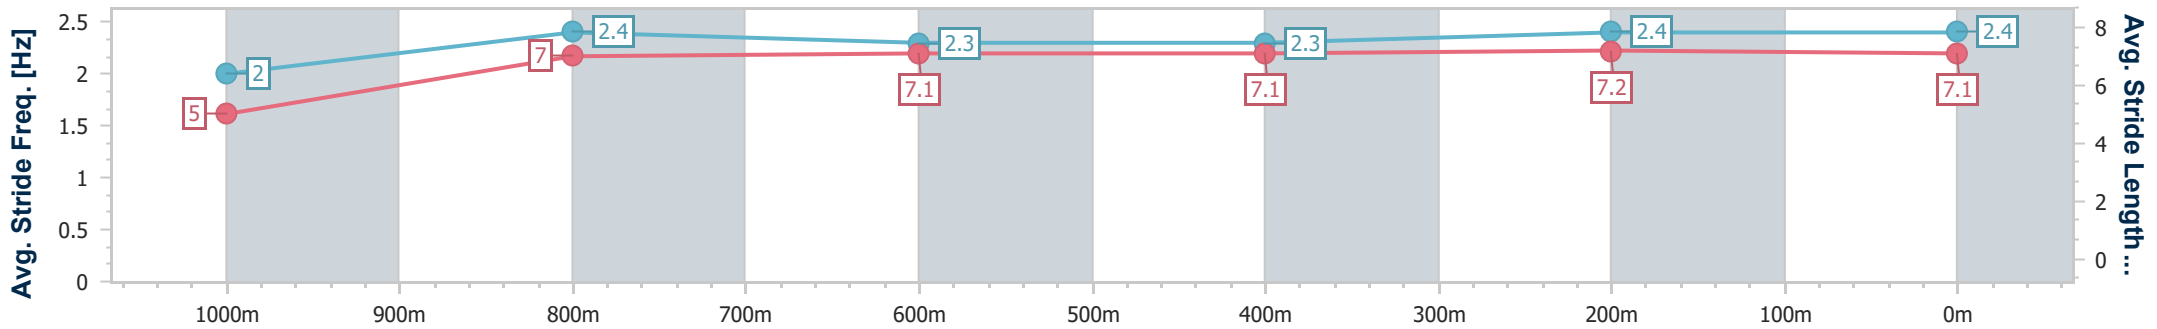

Horse/Jockey Name	Set To Shine
Final Rank	1
Fastest Section Time (Section)	0:05.16 (Overall)
Top Speed [km/h] (Section)	66.1 (400m)
Race State	Finished

Doomben QLD Professional
Race 1: SKY RACING Maiden Plate - 1050m
15 February 2023 - 13:39
Track Rating: Soft 6, Weather: Overcast, Rail Position: +6m Entire Course

BRISBANE
RACING CLUB

Section	Overall	1000m	800m	600m	400m	200m
Section Times	1:02.05 [1] (0:05.16)	0:56.89 [1] (0:11.44)	0:45.45 [1] (0:11.41)	0:34.04 [1] (0:11.58)	0:22.46 [1] (0:11.09)	0:11.37 [1] (0:11.37)
Average Speed [km/h]	35.1	62.8	63.2	61.7	64.7	63.4
Top Speed [km/h]	56.4	65.1	64.1	62.6	66.1	65.3
Avg. Dist. to Rail [m]	1.4	0.6	0.2	1.0	1.9	1.1
Avg. Stride Freq. [Hz]	2.0	2.4	2.3	2.3	2.4	2.4
Avg. Stride Length [m]	5.0	7.0	7.1	7.1	7.2	7.1

- [ ] Ranking at each section and finish
- -.-.- No data available at this section
- NA No data available