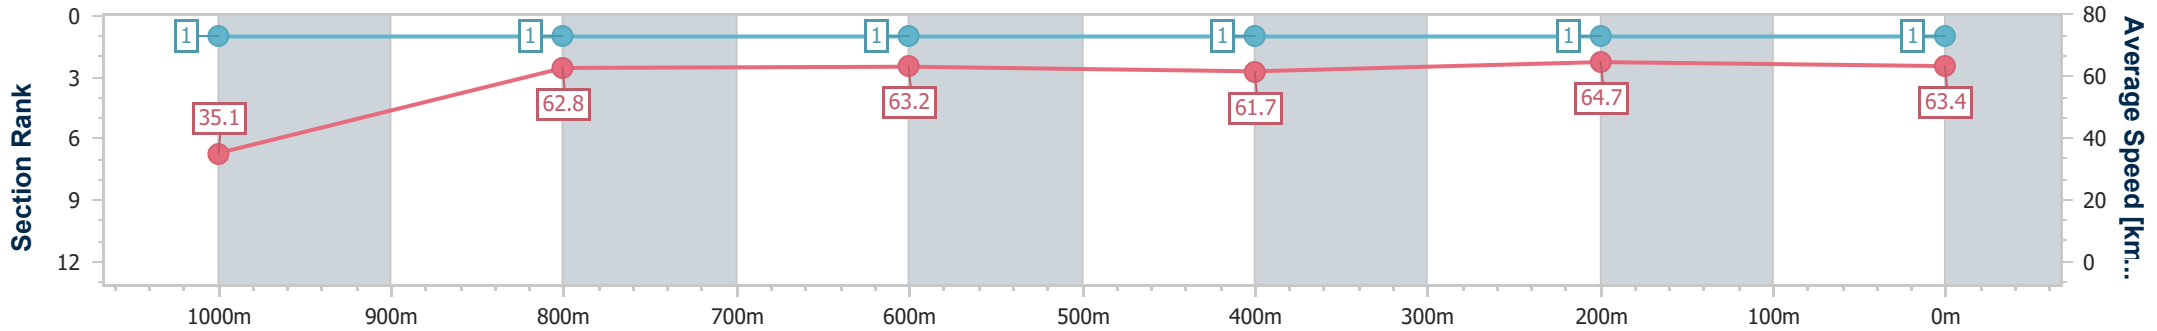

Horse/Jockey Name	Set To Shine
Final Rank	1
Fastest Section Time (Section)	0:05.16 (Overall)
Top Speed [km/h] (Section)	66.1 (400m)
Race State	Finished

Doomben QLD Professional
Race 1: SKY RACING Maiden Plate - 1050m
15 February 2023 - 13:39
Track Rating: Soft 6, Weather: Overcast, Rail Position: +6m Entire Course

BRISBANE
RACING CLUB

Section	Overall	1000m	800m	600m	400m	200m
Section Times	1:02.05 [1] (0:05.16)	0:56.89 [1] (0:11.44)	0:45.45 [1] (0:11.41)	0:34.04 [1] (0:11.58)	0:22.46 [1] (0:11.09)	0:11.37 [1] (0:11.37)
Average Speed [km/h]	35.1	62.8	63.2	61.7	64.7	63.4
Top Speed [km/h]	56.4	65.1	64.1	62.6	66.1	65.3
Avg. Dist. to Rail [m]	1.4	0.6	0.2	1.0	1.9	1.1
Avg. Stride Freq. [Hz]	2.0	2.4	2.3	2.3	2.4	2.4
Avg. Stride Length [m]	5.0	7.0	7.1	7.1	7.2	7.1

- [ ] Ranking at each section and finish
- -.-.- No data available at this section
- NA No data available