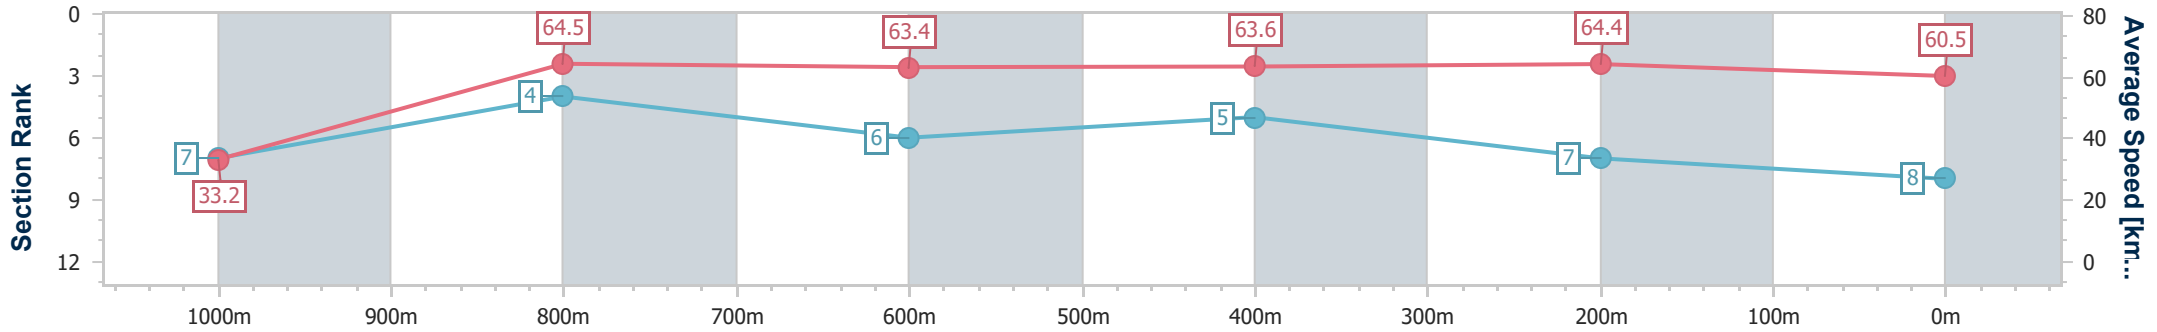

- [] Ranking at each section and finish
- .-.- No data available at this section
- NA No data available

Horse/Jockey Name	Hallside Martini
Final Rank	8
Fastest Section Time (Section)	0:05.44 (Overall)
Top Speed [km/h] (Section)	66.7 (1000m)
Race State	Finished

Doomben QLD Professional
Race 1: SKY RACING Maiden Plate - 1050m
 15 February 2023 - 13:39
 Track Rating: Soft 6, Weather: Overcast, Rail Position: +6m Entire Course

BRISBANE
RACING CLUB

Section	Overall	1000m	800m	600m	400m	200m
Section Times	1:02.98 [8] (0:05.44)	0:57.54 [7] (0:11.30)	0:46.24 [4] (0:11.56)	0:34.68 [6] (0:11.55)	0:23.13 [5] (0:11.23)	0:11.90 [7] (0:11.90)
Average Speed [km/h]	33.2	64.5	63.4	63.6	64.4	60.5
Top Speed [km/h]	56.4	66.7	64.8	64.5	66.1	63.8
Avg. Dist. to Rail [m]	9.2	5.3	3.8	3.6	2.3	3.4
Avg. Stride Freq. [Hz]	2.1	2.5	2.4	2.4	2.4	2.3
Avg. Stride Length [m]	4.4	7.3	7.5	7.5	7.4	7.2