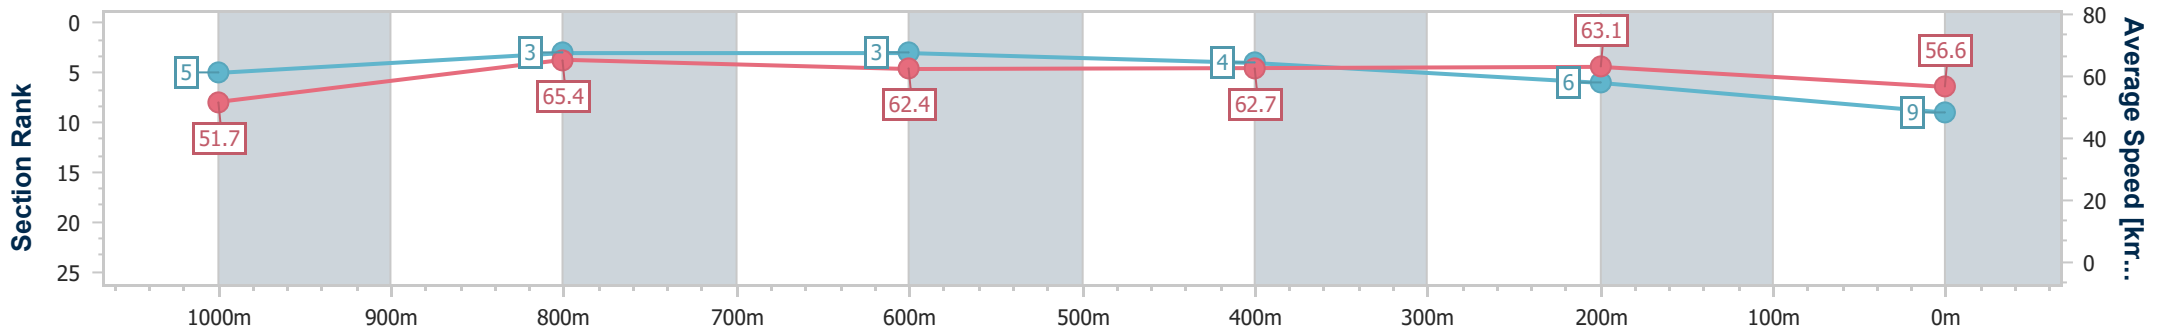

Sunshine Coast QLD Professional

Race 6: ESPRIT RACING Maiden Plate - 1200m

12 February 2023 - 15:26

Track Rating: Good 4, Weather: Fine, Rail Position: +5m Entire

| Section | Overall | 1000m | 800m | 600m | 400m | 200m |
|------------------------|--------------------------|--------------------------|--------------------------|--------------------------|--------------------------|--------------------------|
| Section Times | 1:12.37 [9] (0:13.93) | 0:58.44 [5] (0:11.07) | 0:47.37 [3] (0:11.65) | 0:35.72 [3] (0:11.59) | 0:24.13 [4] (0:11.41) | 0:12.72 [6] (0:12.72) |
| Average Speed [km/h] | 51.7 | 65.4 | 62.4 | 62.7 | 63.1 | 56.6 |
| Top Speed [km/h] | 65.8 | 66.7 | 64.5 | 64.1 | 64.8 | 61.0 |
| Avg. Dist. to Rail [m] | 3.8 | 2.5 | 1.6 | 1.6 | 3.7 | 4.5 |
| Avg. Stride Freq. [Hz] | 2.3 | 2.4 | 2.3 | 2.3 | 2.4 | 2.3 |
| Avg. Stride Length [m] | 6.1 | 7.5 | 7.5 | 7.6 | 7.3 | 7.0 |