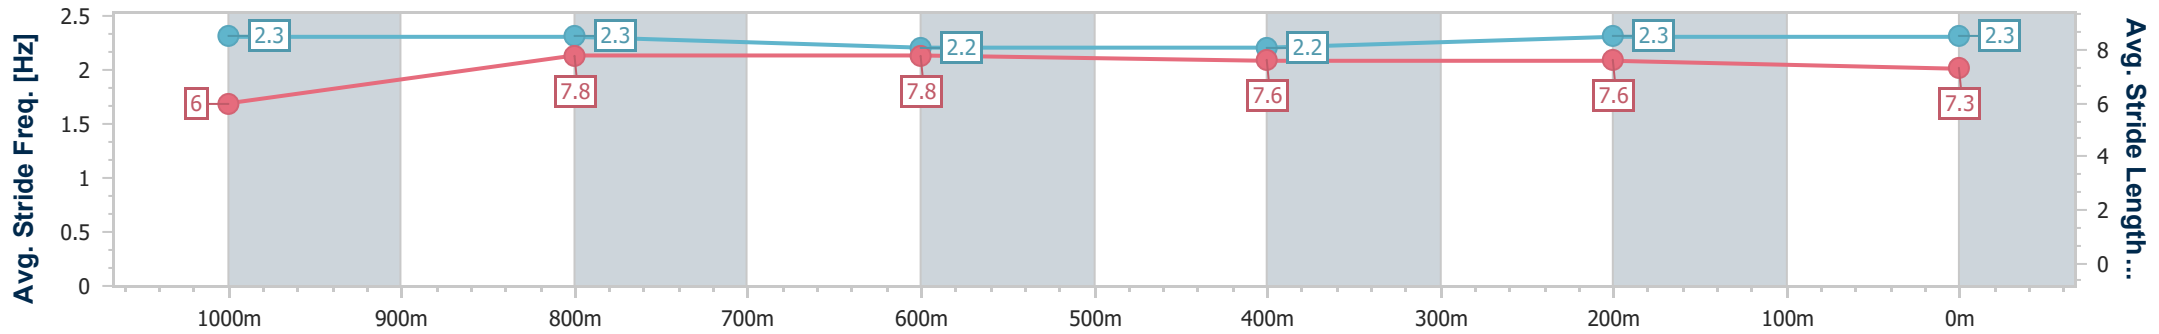

Sunshine Coast QLD Professional

Race 6: ESPRIT RACING Maiden Plate - 1200m

12 February 2023 - 15:26

Track Rating: Good 4, Weather: Fine, Rail Position: +5m Entire

| Section | Overall | 1000m | 800m | 600m | 400m | 200m |
|------------------------|--------------------------|---------------------------|--------------------------|--------------------------|--------------------------|--------------------------|
| Section Times | 1:11.98 [5] (0:14.28) | 0:57.70 [10] (0:11.34) | 0:46.36 [9] (0:11.59) | 0:34.77 [9] (0:11.52) | 0:23.25 [9] (0:11.26) | 0:11.99 [9] (0:11.99) |
| Average Speed [km/h] | 50.4 | 63.6 | 62.3 | 62.3 | 63.9 | 60.0 |
| Top Speed [km/h] | 64.1 | 64.3 | 64.6 | 63.7 | 65.0 | 63.1 |
| Avg. Dist. to Rail [m] | 7.3 | 1.3 | 0.4 | 0.6 | 0.3 | 0.5 |
| Avg. Stride Freq. [Hz] | 2.3 | 2.3 | 2.2 | 2.2 | 2.3 | 2.3 |
| Avg. Stride Length [m] | 6.0 | 7.8 | 7.8 | 7.6 | 7.6 | 7.3 |