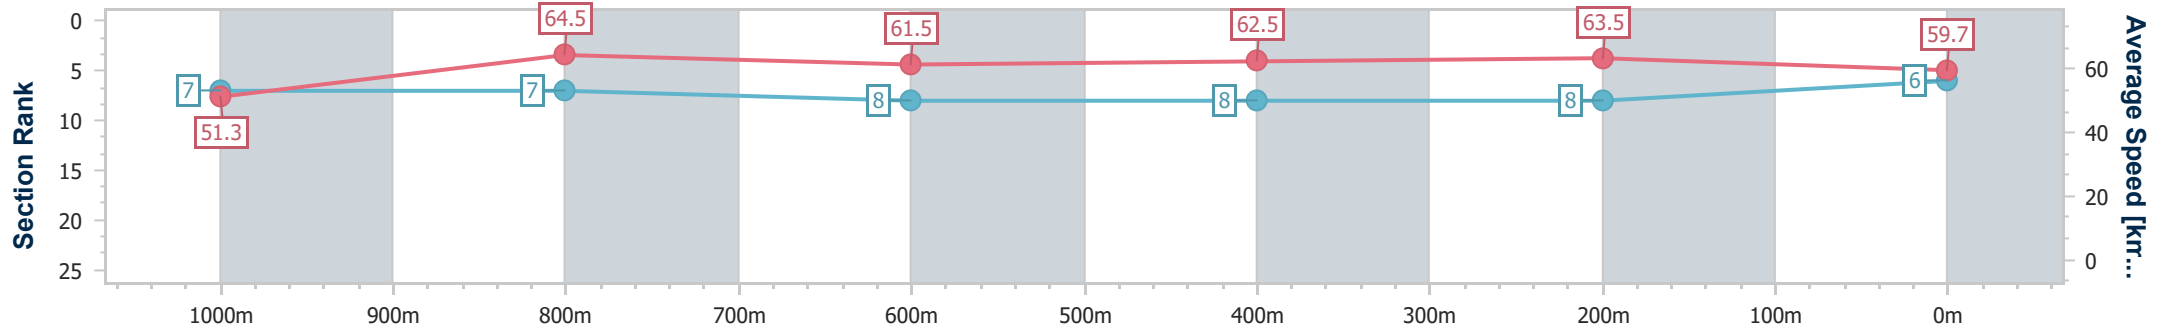

Sunshine Coast QLD Professional

Race 6: ESPRIT RACING Maiden Plate - 1200m

12 February 2023 - 15:26

Track Rating: Good 4, Weather: Fine, Rail Position: +5m Entire

| Section | Overall | 1000m | 800m | 600m | 400m | 200m |
|------------------------|--------------------------|--------------------------|--------------------------|--------------------------|--------------------------|--------------------------|
| Section Times | 1:12.06 [6] (0:14.03) | 0:58.03 [7] (0:11.23) | 0:46.80 [7] (0:11.82) | 0:34.98 [8] (0:11.58) | 0:23.40 [8] (0:11.33) | 0:12.07 [8] (0:12.07) |
| Average Speed [km/h] | 51.3 | 64.5 | 61.5 | 62.5 | 63.5 | 59.7 |
| Top Speed [km/h] | 64.9 | 64.8 | 64.1 | 63.9 | 64.1 | 63.0 |
| Avg. Dist. to Rail [m] | 6.9 | 2.8 | 1.4 | 1.1 | 2.5 | 2.2 |
| Avg. Stride Freq. [Hz] | 2.1 | 2.2 | 2.2 | 2.2 | 2.2 | 2.2 |
| Avg. Stride Length [m] | 6.6 | 7.9 | 7.7 | 7.8 | 7.9 | 7.6 |