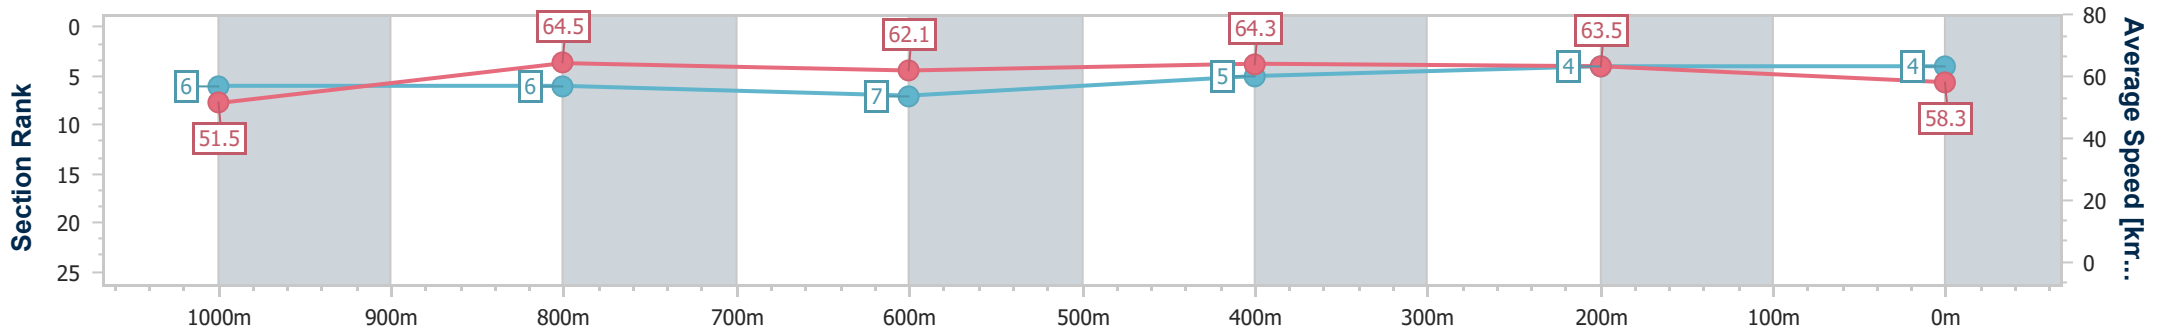

Sunshine Coast QLD Professional

Race 6: ESPRIT RACING Maiden Plate - 1200m

12 February 2023 - 15:26

Track Rating: Good 4, Weather: Fine, Rail Position: +5m Entire

| Section | Overall | 1000m | 800m | 600m | 400m | 200m |
|------------------------|--------------------------|--------------------------|--------------------------|--------------------------|--------------------------|--------------------------|
| Section Times | 1:11.97 [4] (0:13.97) | 0:58.00 [6] (0:11.25) | 0:46.75 [6] (0:11.75) | 0:35.00 [7] (0:11.30) | 0:23.70 [5] (0:11.34) | 0:12.36 [4] (0:12.36) |
| Average Speed [km/h] | 51.5 | 64.5 | 62.1 | 64.3 | 63.5 | 58.3 |
| Top Speed [km/h] | 65.8 | 65.6 | 63.7 | 65.7 | 64.3 | 62.0 |
| Avg. Dist. to Rail [m] | 7.9 | 3.2 | 2.2 | 1.6 | 4.2 | 6.3 |
| Avg. Stride Freq. [Hz] | 2.1 | 2.3 | 2.2 | 2.3 | 2.3 | 2.2 |
| Avg. Stride Length [m] | 6.6 | 7.8 | 7.8 | 7.8 | 7.7 | 7.4 |