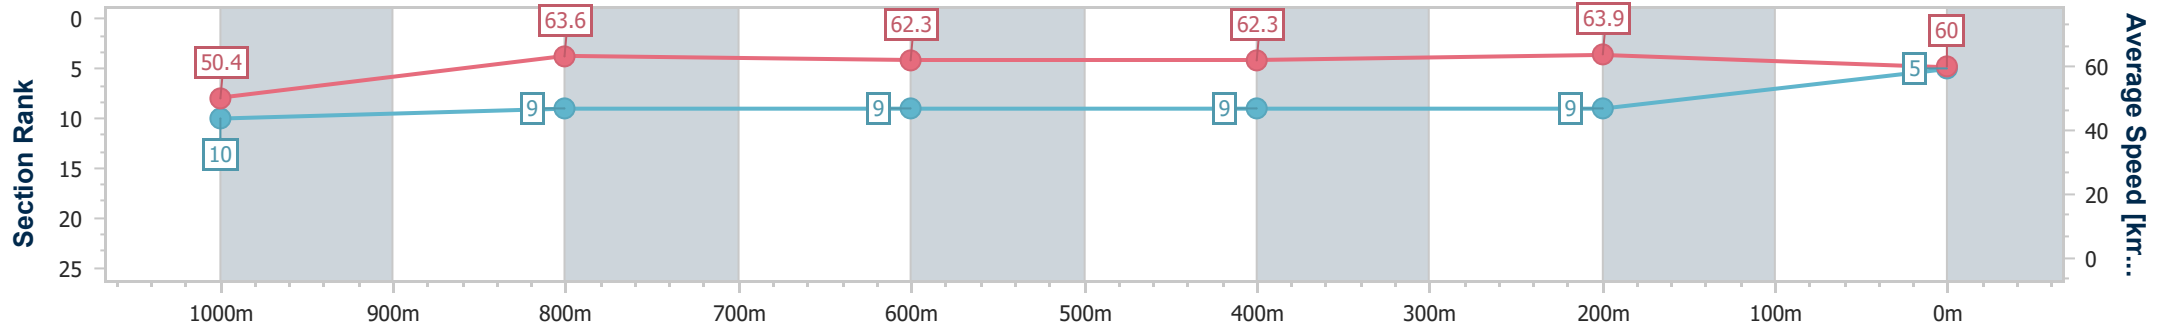

Sunshine Coast QLD Professional

Race 6: ESPRIT RACING Maiden Plate - 1200m

12 February 2023 - 15:26

Track Rating: Good 4, Weather: Fine, Rail Position: +5m Entire

| Section | Overall | 1000m | 800m | 600m | 400m | 200m |
|------------------------|--------------------------|---------------------------|--------------------------|--------------------------|--------------------------|--------------------------|
| Section Times | 1:11.98 [5] (0:14.28) | 0:57.70 [10] (0:11.34) | 0:46.36 [9] (0:11.59) | 0:34.77 [9] (0:11.52) | 0:23.25 [9] (0:11.26) | 0:11.99 [9] (0:11.99) |
| Average Speed [km/h] | 50.4 | 63.6 | 62.3 | 62.3 | 63.9 | 60.0 |
| Top Speed [km/h] | 64.1 | 64.3 | 64.6 | 63.7 | 65.0 | 63.1 |
| Avg. Dist. to Rail [m] | 7.3 | 1.3 | 0.4 | 0.6 | 0.3 | 0.5 |
| Avg. Stride Freq. [Hz] | 2.3 | 2.3 | 2.2 | 2.2 | 2.3 | 2.3 |
| Avg. Stride Length [m] | 6.0 | 7.8 | 7.8 | 7.6 | 7.6 | 7.3 |