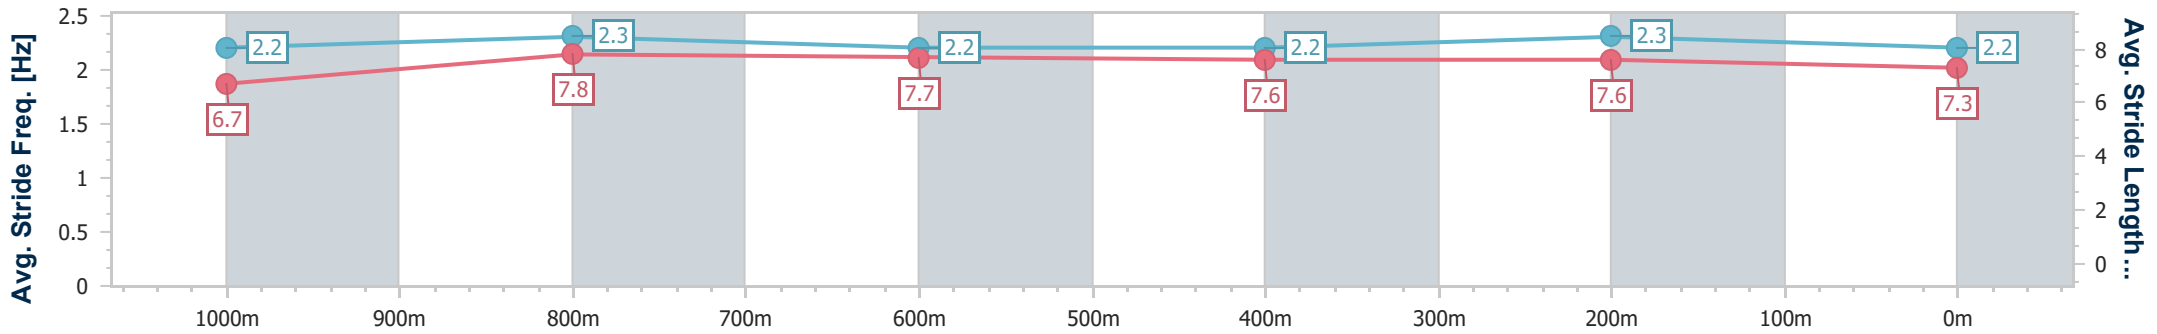

Sunshine Coast QLD Professional

Race 6: ESPRIT RACING Maiden Plate - 1200m

12 February 2023 - 15:26

Track Rating: Good 4, Weather: Fine, Rail Position: +5m Entire

| Section | Overall | 1000m | 800m | 600m | 400m | 200m |
|------------------------|--------------------------|--------------------------|--------------------------|--------------------------|--------------------------|--------------------------|
| Section Times | 1:12.08 [7] (0:13.77) | 0:58.31 [2] (0:11.03) | 0:47.28 [2] (0:11.72) | 0:35.56 [2] (0:11.57) | 0:23.99 [3] (0:11.50) | 0:12.49 [5] (0:12.49) |
| Average Speed [km/h] | 52.3 | 66.0 | 62.2 | 62.4 | 62.5 | 57.7 |
| Top Speed [km/h] | 67.8 | 67.9 | 63.5 | 62.9 | 63.5 | 61.2 |
| Avg. Dist. to Rail [m] | 5.2 | 4.2 | 2.1 | 0.5 | 1.5 | 3.0 |
| Avg. Stride Freq. [Hz] | 2.2 | 2.3 | 2.2 | 2.2 | 2.3 | 2.2 |
| Avg. Stride Length [m] | 6.7 | 7.8 | 7.7 | 7.6 | 7.6 | 7.3 |

- [] Ranking at each section and finish
- .-.- No data available at this section
- NA No data available

| | |
|--------------------------------|-----------------|
| Horse/Jockey Name | Fighting Idol |
| Final Rank | 8 |
| Fastest Section Time (Section) | 0:11.24 (1000m) |
| Top Speed [km/h] (Section) | 66.4 (Overall) |
| Race State | Finished |