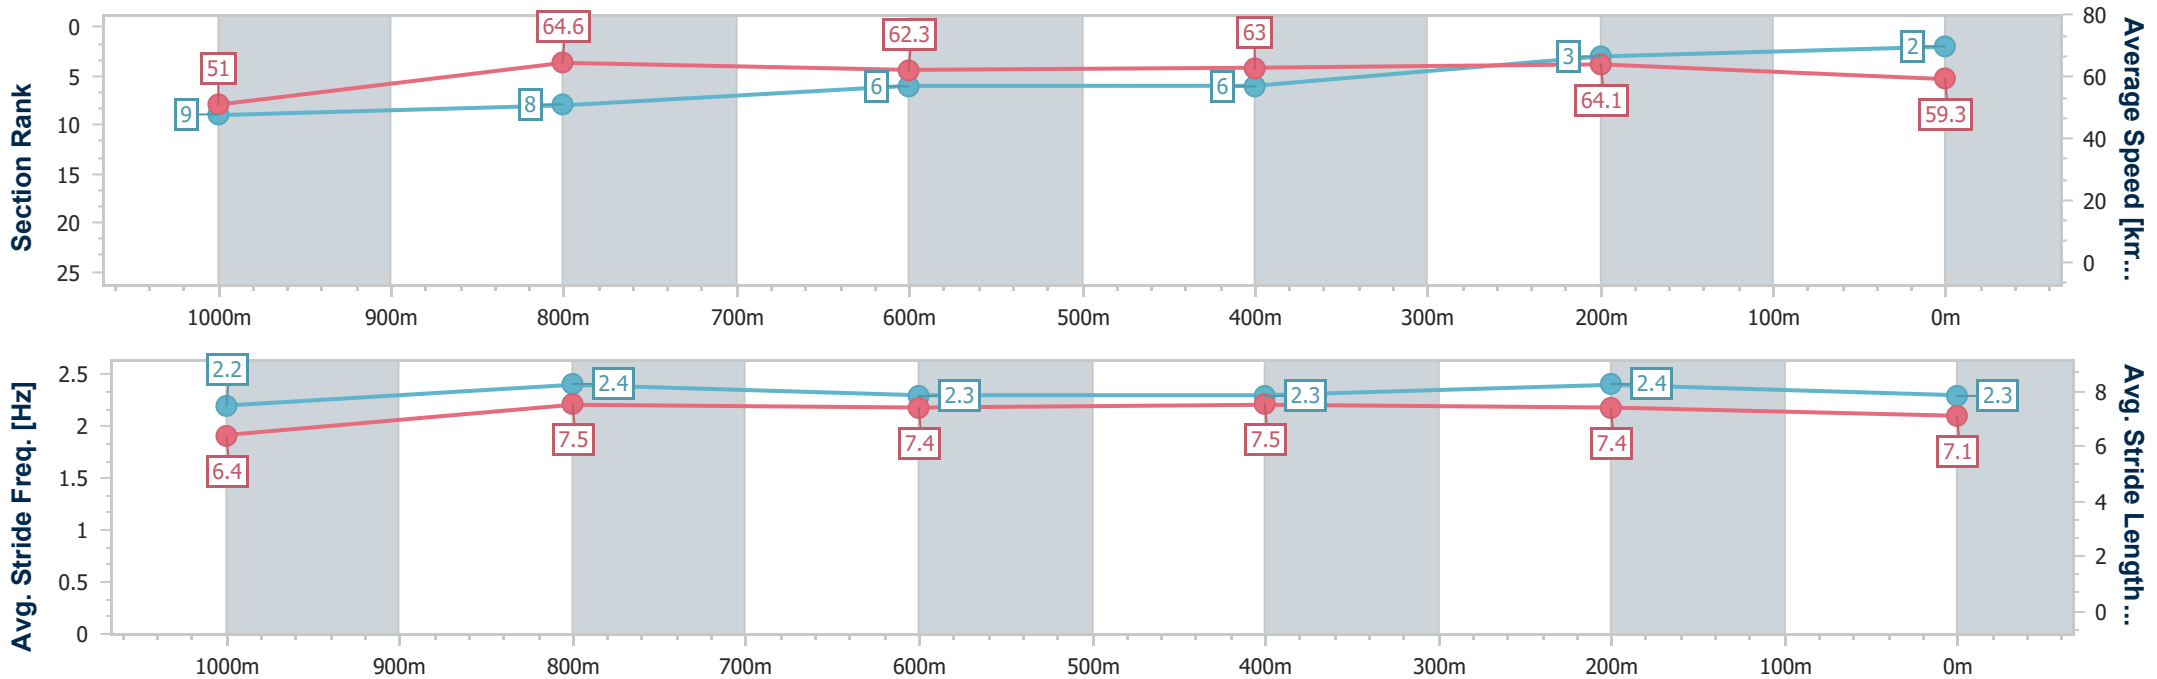

Sunshine Coast QLD Professional

Race 6: ESPRIT RACING Maiden Plate - 1200m

12 February 2023 - 15:26

Track Rating: Good 4, Weather: Fine, Rail Position: +5m Entire

| Section | Overall | 1000m | 800m | 600m | 400m | 200m |
|------------------------|--------------------------|--------------------------|--------------------------|--------------------------|--------------------------|--------------------------|
| Section Times | 1:11.70 [2] (0:14.11) | 0:57.59 [9] (0:11.18) | 0:46.41 [8] (0:11.58) | 0:34.83 [6] (0:11.47) | 0:23.36 [6] (0:11.25) | 0:12.11 [3] (0:12.11) |
| Average Speed [km/h] | 51.0 | 64.6 | 62.3 | 63.0 | 64.1 | 59.3 |
| Top Speed [km/h] | 66.2 | 65.7 | 64.8 | 64.8 | 65.3 | 62.9 |
| Avg. Dist. to Rail [m] | 2.3 | 1.1 | 0.5 | 0.5 | 1.2 | 1.5 |
| Avg. Stride Freq. [Hz] | 2.2 | 2.4 | 2.3 | 2.3 | 2.4 | 2.3 |
| Avg. Stride Length [m] | 6.4 | 7.5 | 7.4 | 7.5 | 7.4 | 7.1 |