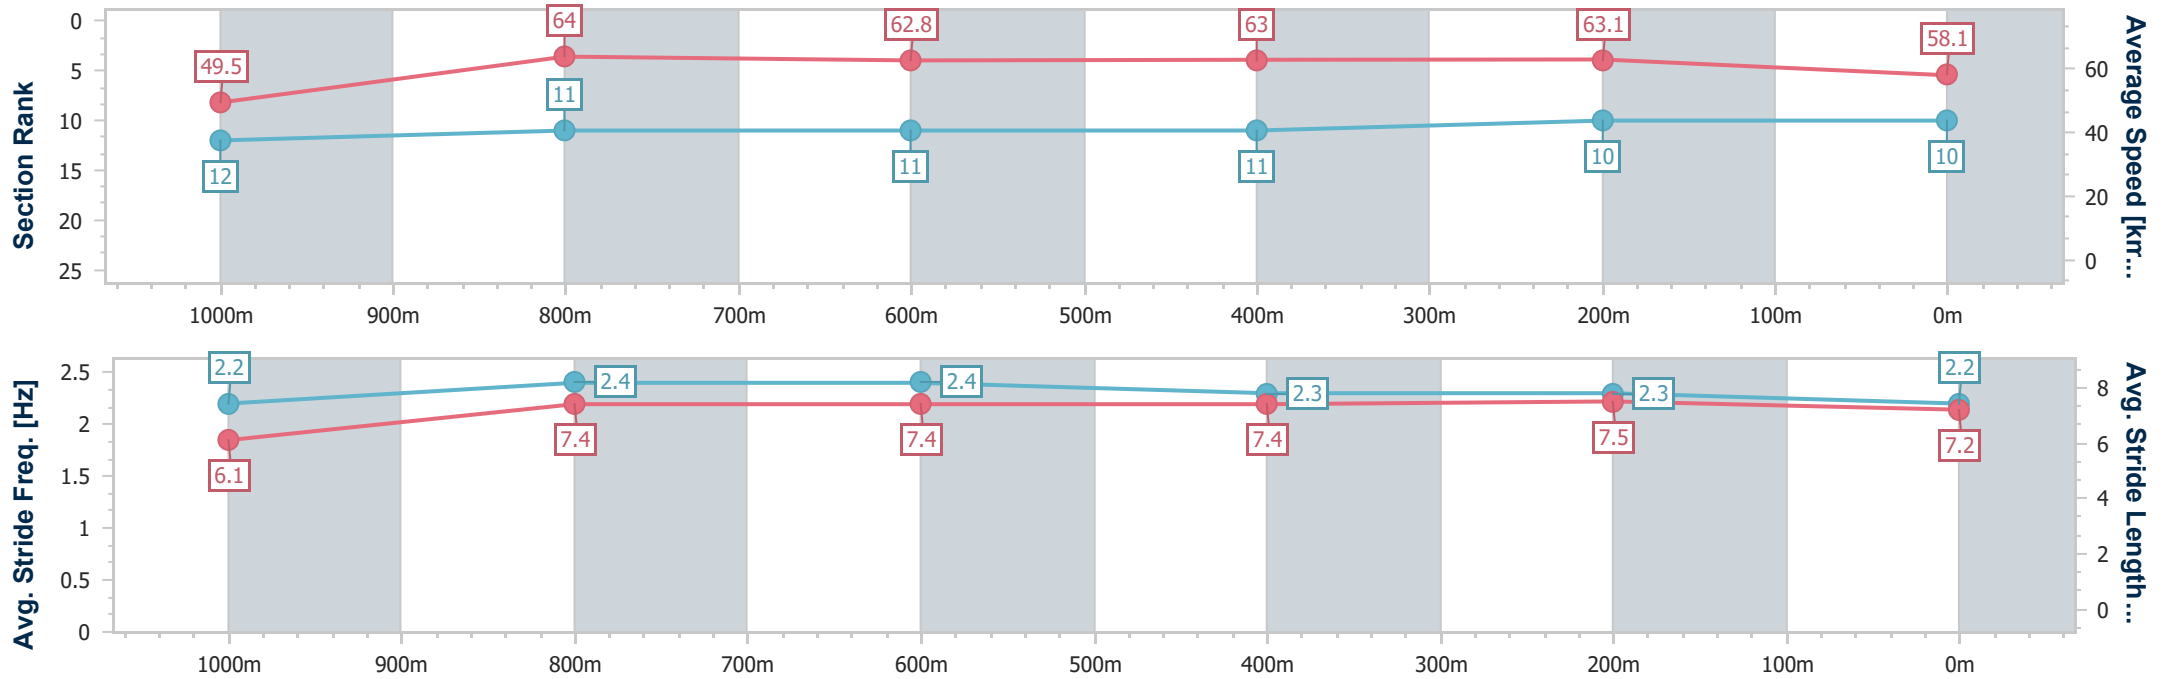

Sunshine Coast QLD Professional

Race 6: ESPRIT RACING Maiden Plate - 1200m

12 February 2023 - 15:26

Track Rating: Good 4, Weather: Fine, Rail Position: +5m Entire

| Section | Overall | 1000m | 800m | 600m | 400m | 200m |
|------------------------|---------------------------|---------------------------|---------------------------|---------------------------|---------------------------|---------------------------|
| Section Times | 1:12.90 [10] (0:14.56) | 0:58.34 [12] (0:11.33) | 0:47.01 [11] (0:11.61) | 0:35.40 [11] (0:11.58) | 0:23.82 [11] (0:11.43) | 0:12.39 [10] (0:12.39) |
| Average Speed [km/h] | 49.5 | 64.0 | 62.8 | 63.0 | 63.1 | 58.1 |
| Top Speed [km/h] | 62.8 | 65.1 | 64.6 | 65.2 | 64.5 | 60.9 |
| Avg. Dist. to Rail [m] | 12.0 | 3.4 | 2.3 | 2.2 | 4.1 | 3.2 |
| Avg. Stride Freq. [Hz] | 2.2 | 2.4 | 2.4 | 2.3 | 2.3 | 2.2 |
| Avg. Stride Length [m] | 6.1 | 7.4 | 7.4 | 7.4 | 7.5 | 7.2 |

- [] Ranking at each section and finish
- .-.- No data available at this section
- NA No data available

| | |
|--------------------------------|-------------------|
| Horse/Jockey Name | Daulat Tamakahgao |
| Final Rank | 11 |
| Fastest Section Time (Section) | 0:11.48 (1000m) |
| Top Speed [km/h] (Section) | 64.2 (1000m) |
| Race State | Finished |