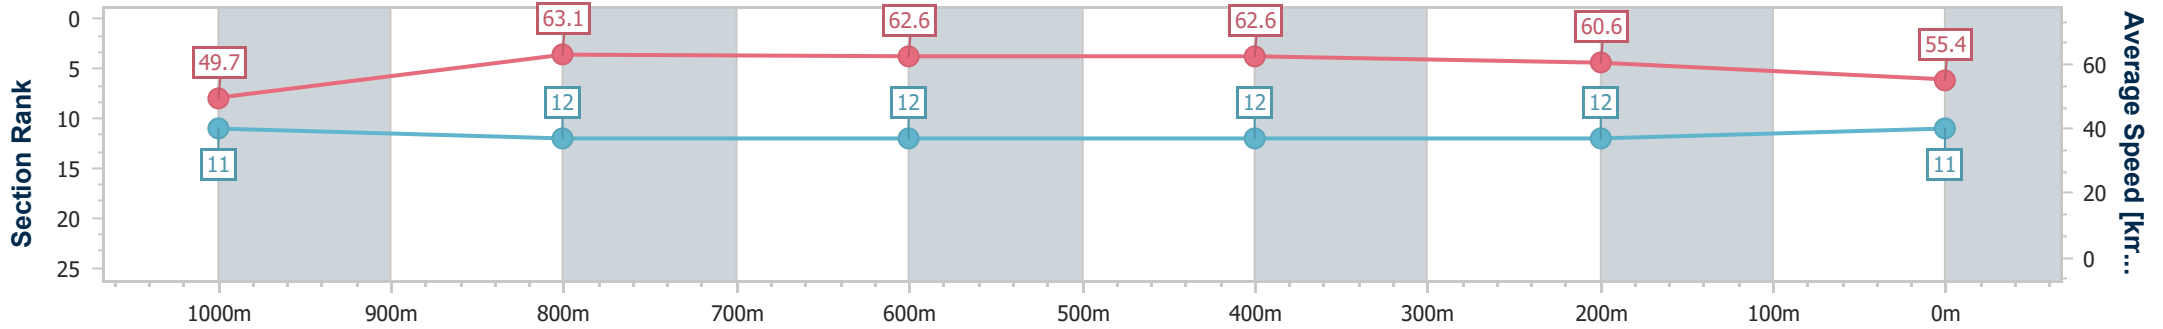

Sunshine Coast QLD Professional

Race 6: ESPRIT RACING Maiden Plate - 1200m

12 February 2023 - 15:26

Track Rating: Good 4, Weather: Fine, Rail Position: +5m Entire

| Section | Overall | 1000m | 800m | 600m | 400m | 200m |
|------------------------|---------------------------|---------------------------|---------------------------|---------------------------|---------------------------|---------------------------|
| Section Times | 1:14.06 [11] (0:14.51) | 0:59.55 [11] (0:11.48) | 0:48.07 [12] (0:11.63) | 0:36.44 [12] (0:11.55) | 0:24.89 [12] (0:11.88) | 0:13.01 [12] (0:13.01) |
| Average Speed [km/h] | 49.7 | 63.1 | 62.6 | 62.6 | 60.6 | 55.4 |
| Top Speed [km/h] | 63.6 | 64.2 | 64.1 | 63.0 | 62.7 | 57.9 |
| Avg. Dist. to Rail [m] | 10.0 | 2.2 | 1.5 | 0.7 | 1.0 | 1.9 |
| Avg. Stride Freq. [Hz] | 2.2 | 2.3 | 2.3 | 2.3 | 2.2 | 2.1 |
| Avg. Stride Length [m] | 6.3 | 7.4 | 7.2 | 7.2 | 7.2 | 7.0 |

- [] Ranking at each section and finish
- .-.-.- No data available at this section
- NA No data available

| | |
|--------------------------------|----------------|
| Horse/Jockey Name | Glengarry |
| Final Rank | 12 |
| Fastest Section Time (Section) | 0:11.57 (800m) |
| Top Speed [km/h] (Section) | 64.1 (Overall) |
| Race State | Finished |