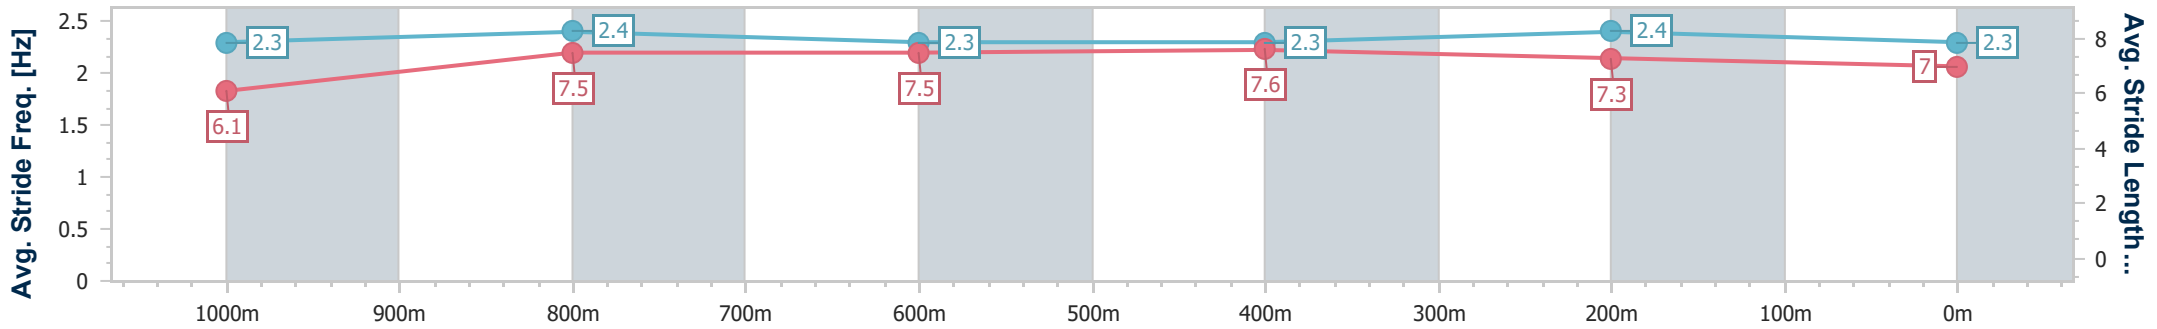

Sunshine Coast QLD Professional

Race 6: ESPRIT RACING Maiden Plate - 1200m

12 February 2023 - 15:26

Track Rating: Good 4, Weather: Fine, Rail Position: +5m Entire

| Section | Overall | 1000m | 800m | 600m | 400m | 200m |
|------------------------|--------------------------|--------------------------|--------------------------|--------------------------|--------------------------|--------------------------|
| Section Times | 1:12.37 [9] (0:13.93) | 0:58.44 [5] (0:11.07) | 0:47.37 [3] (0:11.65) | 0:35.72 [3] (0:11.59) | 0:24.13 [4] (0:11.41) | 0:12.72 [6] (0:12.72) |
| Average Speed [km/h] | 51.7 | 65.4 | 62.4 | 62.7 | 63.1 | 56.6 |
| Top Speed [km/h] | 65.8 | 66.7 | 64.5 | 64.1 | 64.8 | 61.0 |
| Avg. Dist. to Rail [m] | 3.8 | 2.5 | 1.6 | 1.6 | 3.7 | 4.5 |
| Avg. Stride Freq. [Hz] | 2.3 | 2.4 | 2.3 | 2.3 | 2.4 | 2.3 |
| Avg. Stride Length [m] | 6.1 | 7.5 | 7.5 | 7.6 | 7.3 | 7.0 |