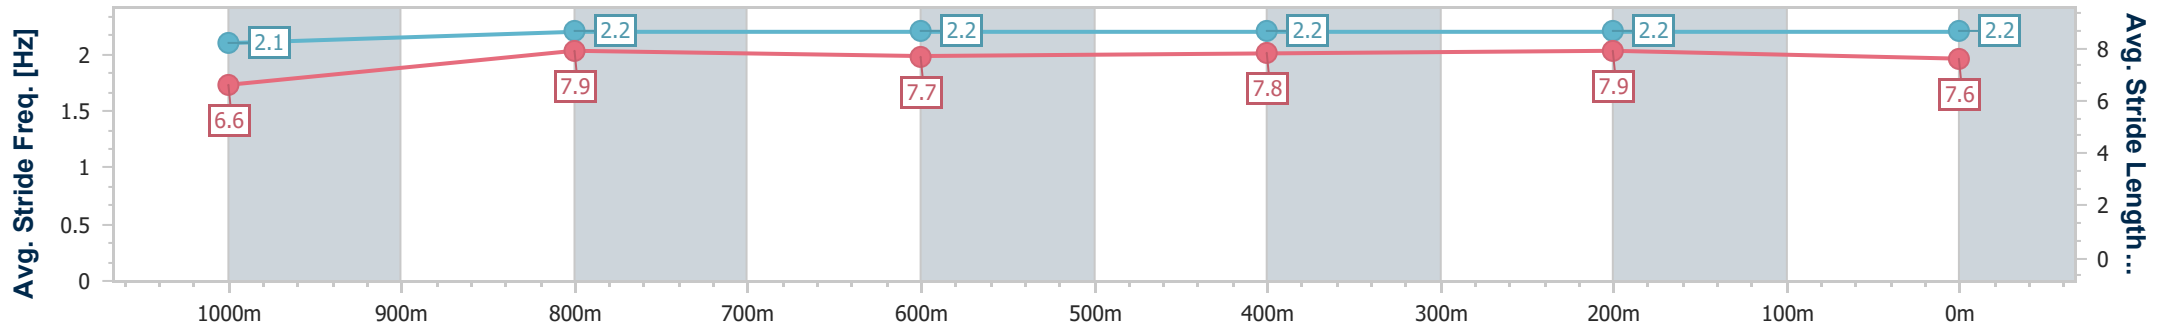

Sunshine Coast QLD Professional

Race 6: ESPRIT RACING Maiden Plate - 1200m

12 February 2023 - 15:26

Track Rating: Good 4, Weather: Fine, Rail Position: +5m Entire

| Section | Overall | 1000m | 800m | 600m | 400m | 200m |
|------------------------|--------------------------|--------------------------|--------------------------|--------------------------|--------------------------|--------------------------|
| Section Times | 1:12.06 [6] (0:14.03) | 0:58.03 [7] (0:11.23) | 0:46.80 [7] (0:11.82) | 0:34.98 [8] (0:11.58) | 0:23.40 [8] (0:11.33) | 0:12.07 [8] (0:12.07) |
| Average Speed [km/h] | 51.3 | 64.5 | 61.5 | 62.5 | 63.5 | 59.7 |
| Top Speed [km/h] | 64.9 | 64.8 | 64.1 | 63.9 | 64.1 | 63.0 |
| Avg. Dist. to Rail [m] | 6.9 | 2.8 | 1.4 | 1.1 | 2.5 | 2.2 |
| Avg. Stride Freq. [Hz] | 2.1 | 2.2 | 2.2 | 2.2 | 2.2 | 2.2 |
| Avg. Stride Length [m] | 6.6 | 7.9 | 7.7 | 7.8 | 7.9 | 7.6 |