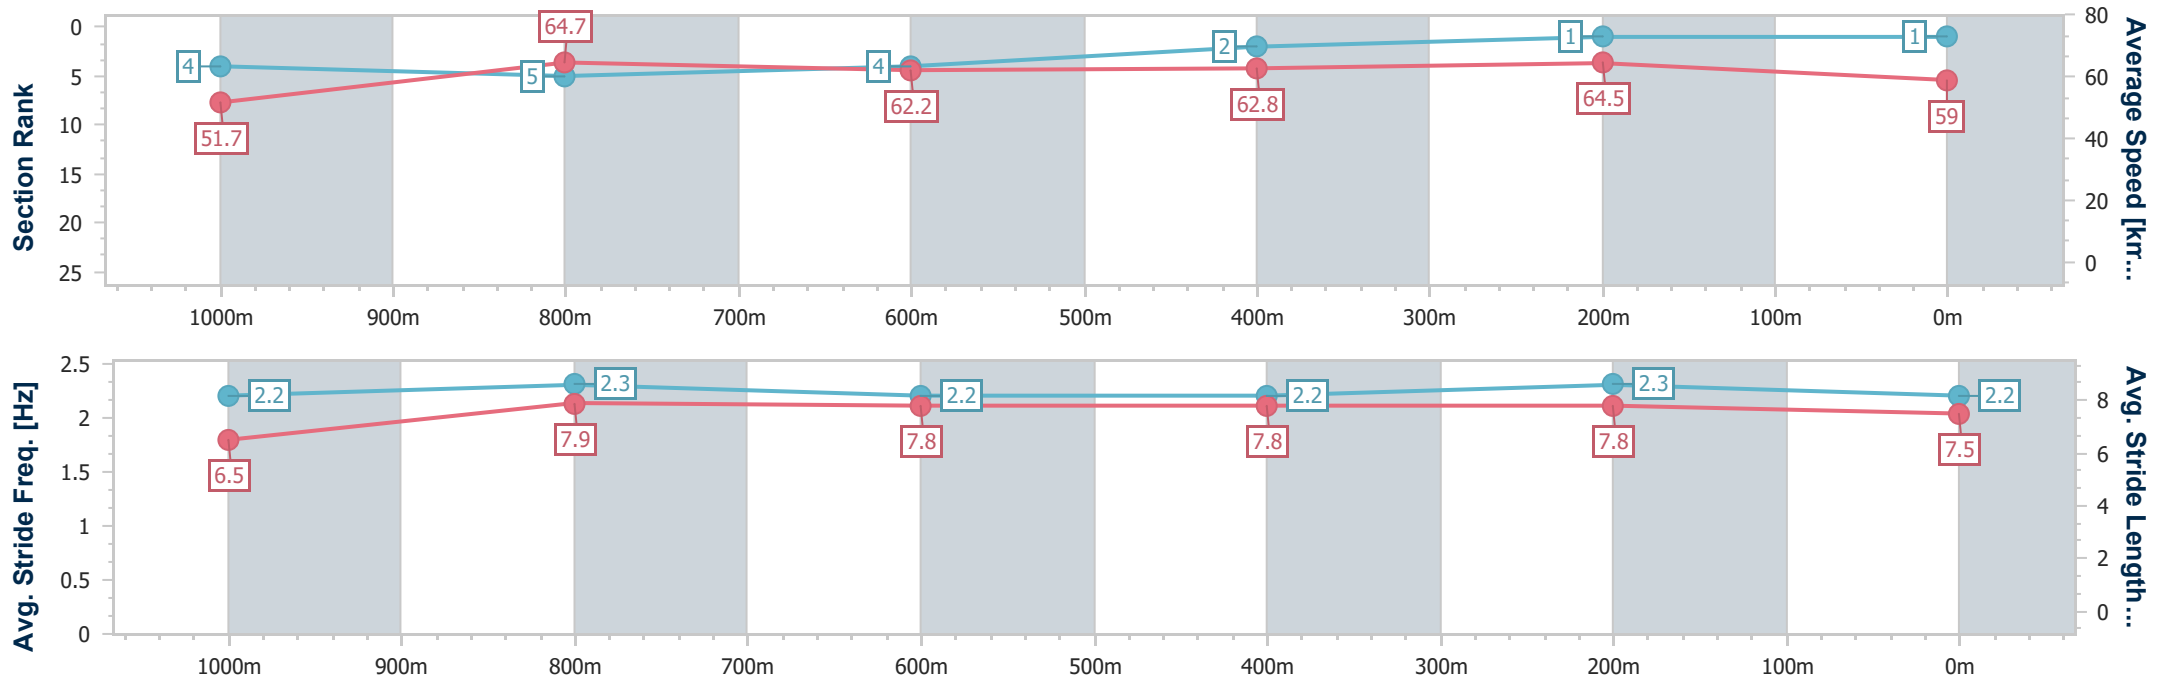

Sunshine Coast QLD Professional

Race 6: ESPRIT RACING Maiden Plate - 1200m

12 February 2023 - 15:26

Track Rating: Good 4, Weather: Fine, Rail Position: +5m Entire

| Section | Overall | 1000m | 800m | 600m | 400m | 200m |
|------------------------|--------------------------|--------------------------|--------------------------|--------------------------|--------------------------|--------------------------|
| Section Times | 1:11.49 [1] (0:13.92) | 0:57.57 [4] (0:11.17) | 0:46.40 [5] (0:11.60) | 0:34.80 [4] (0:11.46) | 0:23.34 [2] (0:11.15) | 0:12.19 [1] (0:12.19) |
| Average Speed [km/h] | 51.7 | 64.7 | 62.2 | 62.8 | 64.5 | 59.0 |
| Top Speed [km/h] | 65.8 | 65.6 | 64.0 | 63.7 | 65.1 | 63.5 |
| Avg. Dist. to Rail [m] | 2.6 | 1.8 | 0.5 | 0.4 | 0.6 | 1.1 |
| Avg. Stride Freq. [Hz] | 2.2 | 2.3 | 2.2 | 2.2 | 2.3 | 2.2 |
| Avg. Stride Length [m] | 6.5 | 7.9 | 7.8 | 7.8 | 7.8 | 7.5 |