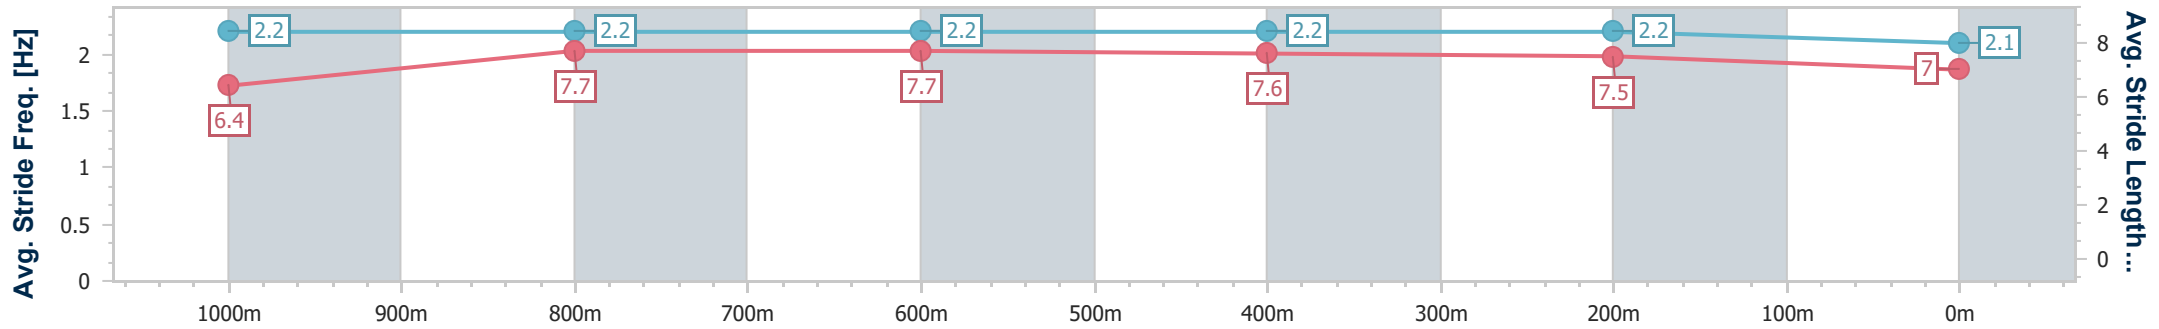

- [] Ranking at each section and finish
- .-.-.- No data available at this section
- NA No data available

| | |
|--------------------------------|----------------|
| Horse/Jockey Name | Glengarry |
| Final Rank | 12 |
| Fastest Section Time (Section) | 0:11.57 (800m) |
| Top Speed [km/h] (Section) | 64.1 (Overall) |
| Race State | Finished |

Sunshine Coast QLD Professional

Race 6: ESPRIT RACING Maiden Plate - 1200m

12 February 2023 - 15:26

Track Rating: Good 4, Weather: Fine, Rail Position: +5m Entire

| Section | Overall | 1000m | 800m | 600m | 400m | 200m |
|------------------------|---------------------------|--------------------------|---------------------------|---------------------------|---------------------------|--------------|
| Section Times | 1:14.41 [12] (0:14.09) | 1:00.32 [8] (0:11.59) | 0:48.73 [10] (0:11.57) | 0:37.16 [10] (0:11.68) | 0:25.48 [10] (0:11.95) | 0:13.53 [11] |
| Average Speed [km/h] | 51.2 | 62.5 | 62.7 | 62.0 | 60.2 | 53.3 |
| Top Speed [km/h] | 64.1 | 64.1 | 63.9 | 62.5 | 62.0 | 57.4 |
| Avg. Dist. to Rail [m] | 10.5 | 4.1 | 1.1 | 1.0 | 2.2 | 3.0 |
| Avg. Stride Freq. [Hz] | 2.2 | 2.2 | 2.2 | 2.2 | 2.2 | 2.1 |
| Avg. Stride Length [m] | 6.4 | 7.7 | 7.7 | 7.6 | 7.5 | 7.0 |

- [] Ranking at each section and finish
- .-.- No data available at this section
- NA No data available