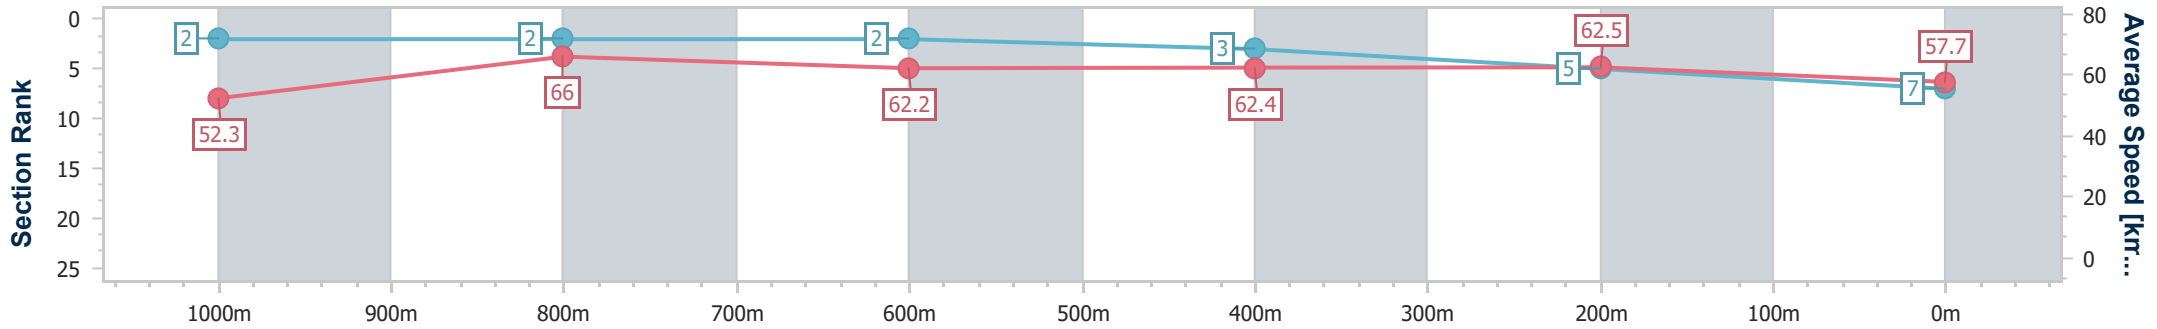

Sunshine Coast QLD Professional

Race 6: ESPRIT RACING Maiden Plate - 1200m

12 February 2023 - 15:26

Track Rating: Good 4, Weather: Fine, Rail Position: +5m Entire

| Section | Overall | 1000m | 800m | 600m | 400m | 200m |
|------------------------|--------------------------|--------------------------|--------------------------|--------------------------|--------------------------|--------------------------|
| Section Times | 1:12.08 [7] (0:13.77) | 0:58.31 [2] (0:11.03) | 0:47.28 [2] (0:11.72) | 0:35.56 [2] (0:11.57) | 0:23.99 [3] (0:11.50) | 0:12.49 [5] (0:12.49) |
| Average Speed [km/h] | 52.3 | 66.0 | 62.2 | 62.4 | 62.5 | 57.7 |
| Top Speed [km/h] | 67.8 | 67.9 | 63.5 | 62.9 | 63.5 | 61.2 |
| Avg. Dist. to Rail [m] | 5.2 | 4.2 | 2.1 | 0.5 | 1.5 | 3.0 |
| Avg. Stride Freq. [Hz] | 2.2 | 2.3 | 2.2 | 2.2 | 2.3 | 2.2 |
| Avg. Stride Length [m] | 6.7 | 7.8 | 7.7 | 7.6 | 7.6 | 7.3 |

- [] Ranking at each section and finish
- .-.- No data available at this section
- NA No data available

| | |
|--------------------------------|-----------------|
| Horse/Jockey Name | Fighting Idol |
| Final Rank | 8 |
| Fastest Section Time (Section) | 0:11.24 (1000m) |
| Top Speed [km/h] (Section) | 66.4 (Overall) |
| Race State | Finished |