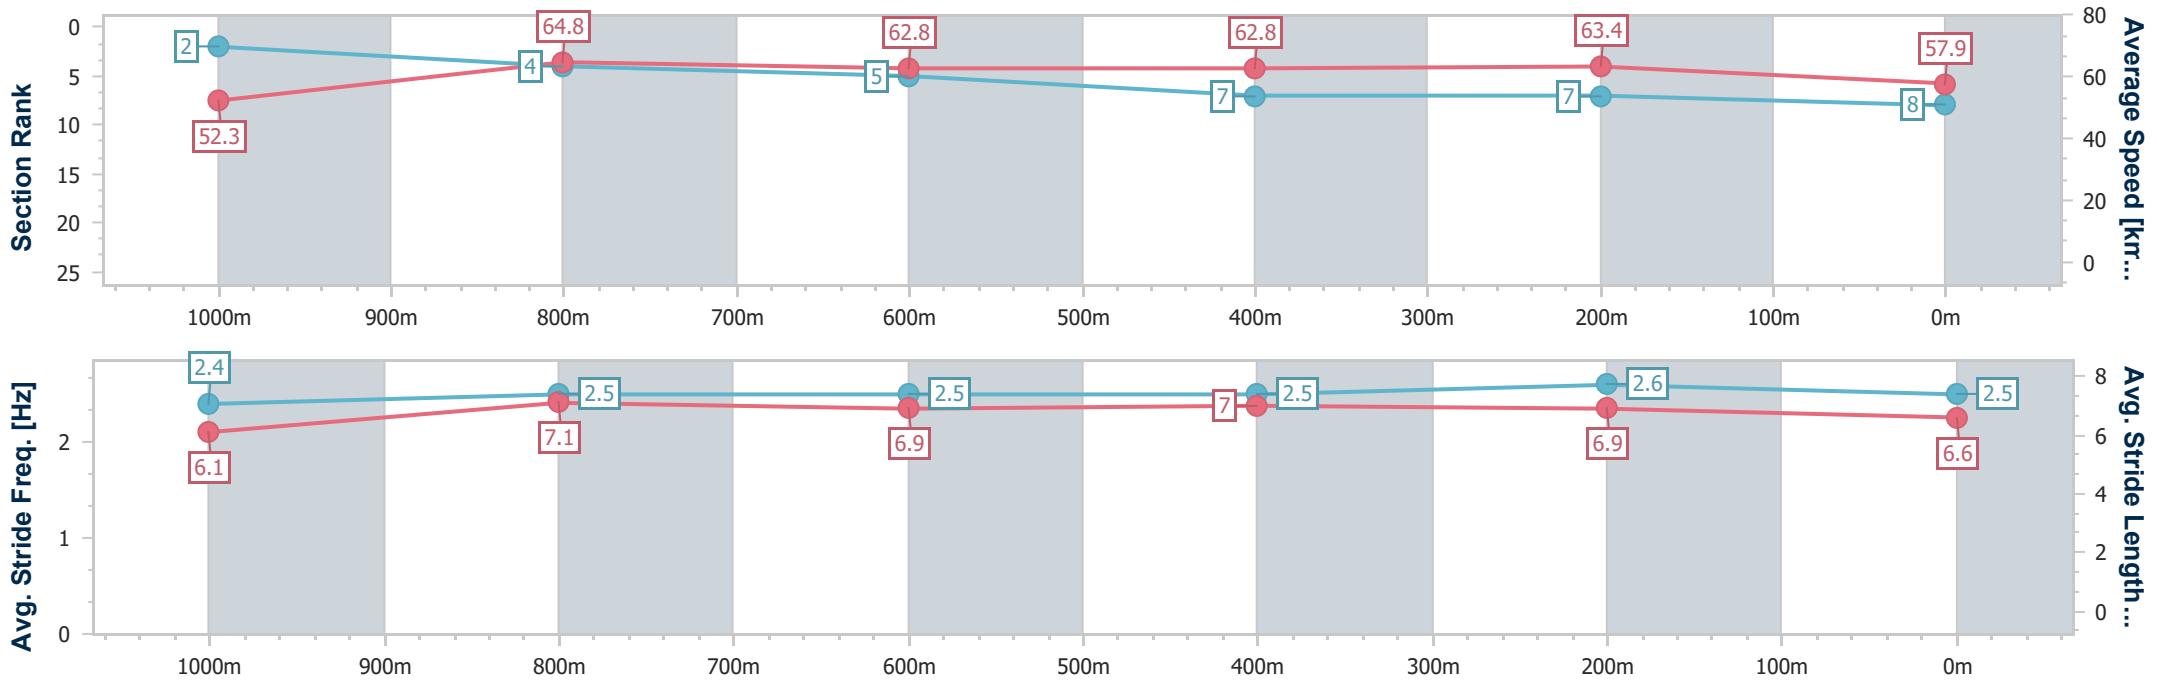

Sunshine Coast QLD Professional

Race 6: ESPRIT RACING Maiden Plate - 1200m

12 February 2023 - 15:26

Track Rating: Good 4, Weather: Fine, Rail Position: +5m Entire

| Section | Overall | 1000m | 800m | 600m | 400m | 200m |
|------------------------|--------------------------|--------------------------|--------------------------|--------------------------|--------------------------|--------------------------|
| Section Times | 1:12.11 [8] (0:13.77) | 0:58.34 [2] (0:11.24) | 0:47.10 [4] (0:11.71) | 0:35.39 [5] (0:11.59) | 0:23.80 [7] (0:11.36) | 0:12.44 [7] (0:12.44) |
| Average Speed [km/h] | 52.3 | 64.8 | 62.8 | 62.8 | 63.4 | 57.9 |
| Top Speed [km/h] | 66.4 | 65.8 | 63.9 | 63.5 | 65.3 | 62.0 |
| Avg. Dist. to Rail [m] | 6.6 | 4.8 | 3.4 | 2.0 | 4.8 | 5.8 |
| Avg. Stride Freq. [Hz] | 2.4 | 2.5 | 2.5 | 2.5 | 2.6 | 2.5 |
| Avg. Stride Length [m] | 6.1 | 7.1 | 6.9 | 7.0 | 6.9 | 6.6 |