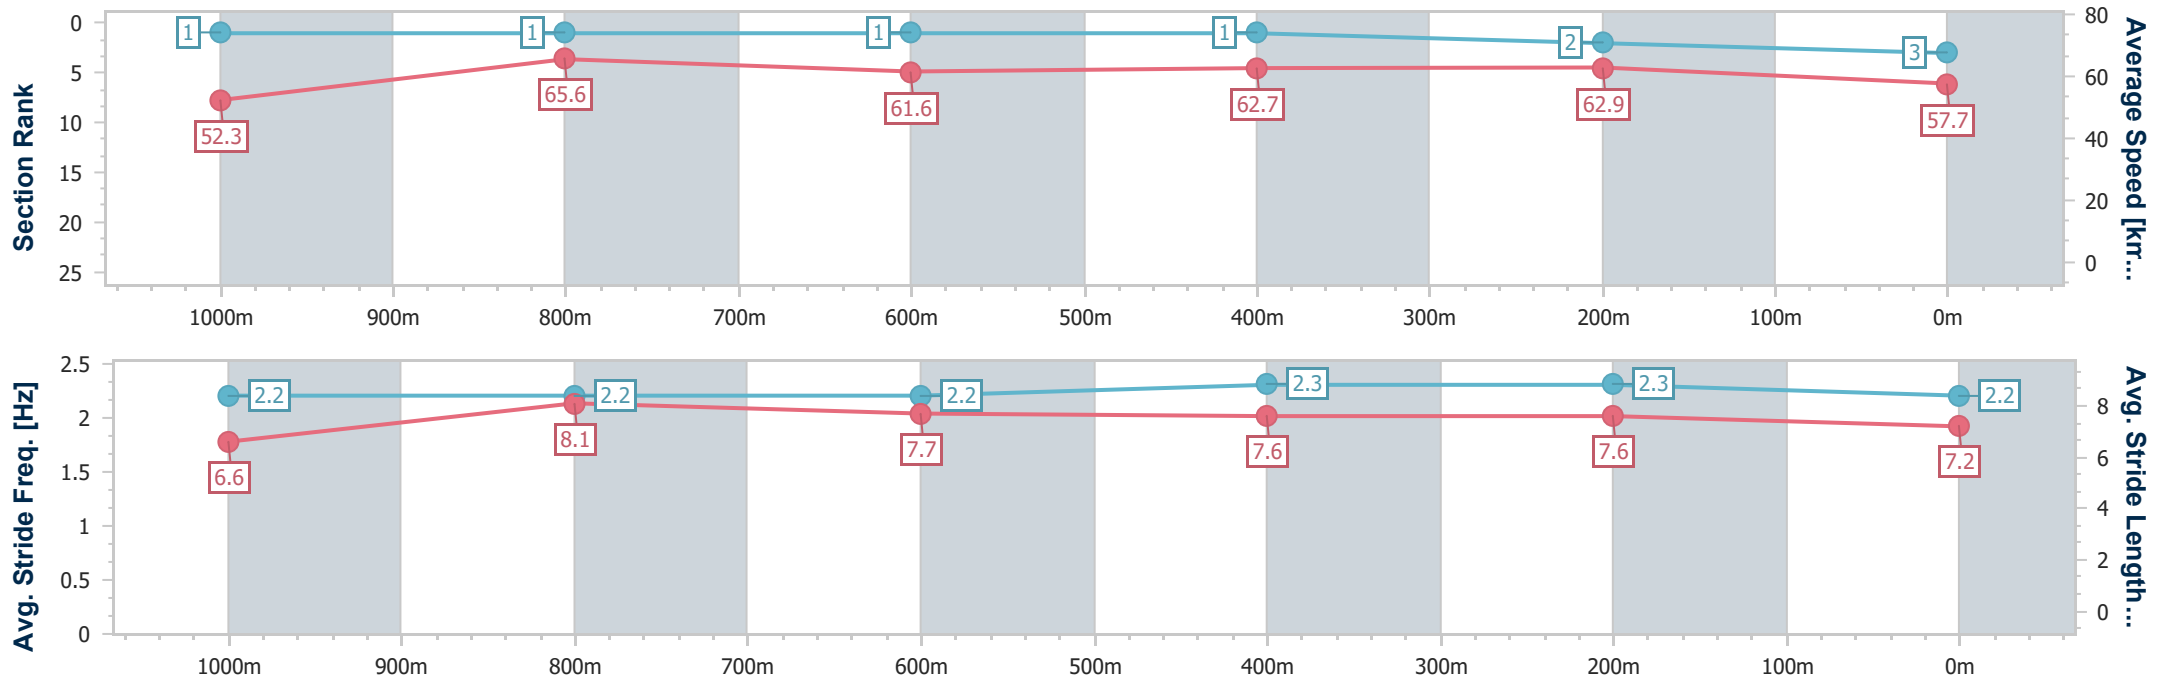

Sunshine Coast QLD Professional

Race 6: ESPRIT RACING Maiden Plate - 1200m

12 February 2023 - 15:26

Track Rating: Good 4, Weather: Fine, Rail Position: +5m Entire

| Section | Overall | 1000m | 800m | 600m | 400m | 200m |
|------------------------|--------------------------|--------------------------|--------------------------|--------------------------|--------------------------|--------------------------|
| Section Times | 1:11.85 [3] (0:13.75) | 0:58.10 [1] (0:11.03) | 0:47.07 [1] (0:11.73) | 0:35.34 [1] (0:11.40) | 0:23.94 [1] (0:11.46) | 0:12.48 [2] (0:12.48) |
| Average Speed [km/h] | 52.3 | 65.6 | 61.6 | 62.7 | 62.9 | 57.7 |
| Top Speed [km/h] | 65.5 | 66.7 | 63.3 | 63.6 | 64.1 | 61.4 |
| Avg. Dist. to Rail [m] | 3.8 | 2.5 | 0.8 | 1.3 | 0.7 | 2.3 |
| Avg. Stride Freq. [Hz] | 2.2 | 2.2 | 2.2 | 2.3 | 2.3 | 2.2 |
| Avg. Stride Length [m] | 6.6 | 8.1 | 7.7 | 7.6 | 7.6 | 7.2 |