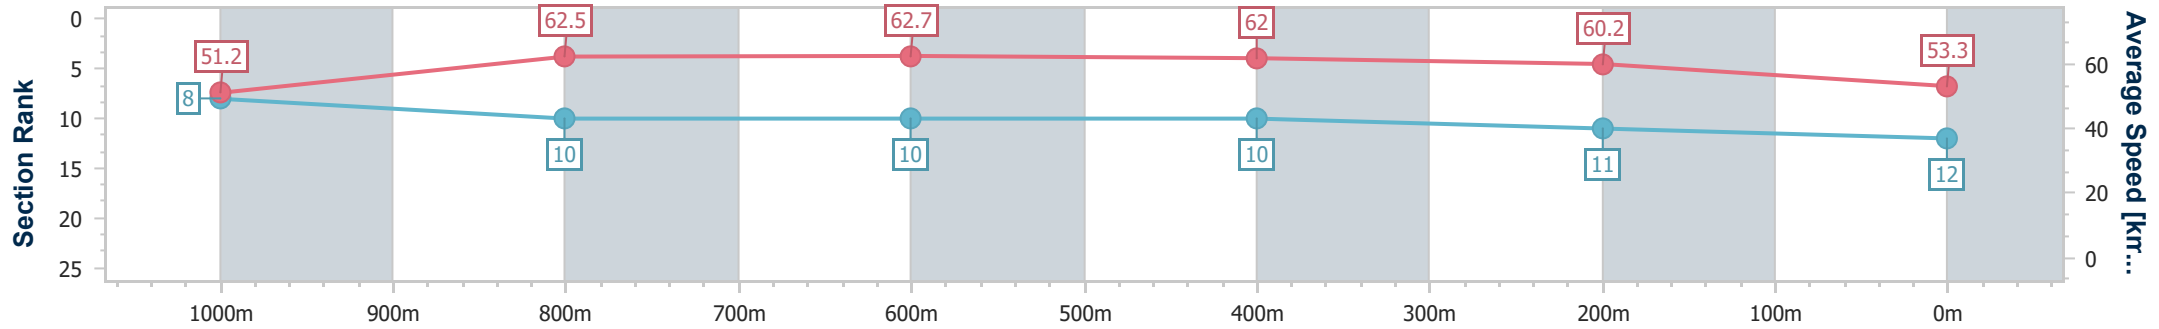

- [] Ranking at each section and finish
- .-.-.- No data available at this section
- NA No data available

| | |
|--------------------------------|----------------|
| Horse/Jockey Name | Glengarry |
| Final Rank | 12 |
| Fastest Section Time (Section) | 0:11.57 (800m) |
| Top Speed [km/h] (Section) | 64.1 (Overall) |
| Race State | Finished |

Sunshine Coast QLD Professional

Race 6: ESPRIT RACING Maiden Plate - 1200m

12 February 2023 - 15:26

Track Rating: Good 4, Weather: Fine, Rail Position: +5m Entire

| Section | Overall | 1000m | 800m | 600m | 400m | 200m |
|------------------------|---------------------------|--------------------------|---------------------------|---------------------------|---------------------------|--------------|
| Section Times | 1:14.41 [12] (0:14.09) | 1:00.32 [8] (0:11.59) | 0:48.73 [10] (0:11.57) | 0:37.16 [10] (0:11.68) | 0:25.48 [10] (0:11.95) | 0:13.53 [11] |
| Average Speed [km/h] | 51.2 | 62.5 | 62.7 | 62.0 | 60.2 | 53.3 |
| Top Speed [km/h] | 64.1 | 64.1 | 63.9 | 62.5 | 62.0 | 57.4 |
| Avg. Dist. to Rail [m] | 10.5 | 4.1 | 1.1 | 1.0 | 2.2 | 3.0 |
| Avg. Stride Freq. [Hz] | 2.2 | 2.2 | 2.2 | 2.2 | 2.2 | 2.1 |
| Avg. Stride Length [m] | 6.4 | 7.7 | 7.7 | 7.6 | 7.5 | 7.0 |

- [] Ranking at each section and finish
- .-.- No data available at this section
- NA No data available