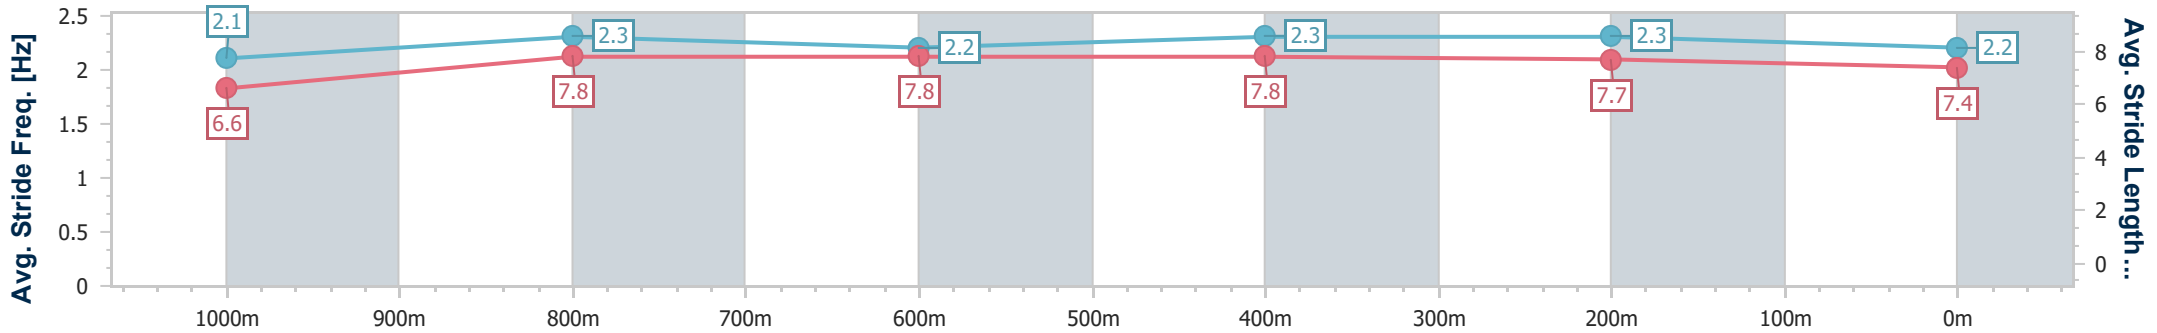

Sunshine Coast QLD Professional

Race 6: ESPRIT RACING Maiden Plate - 1200m

12 February 2023 - 15:26

Track Rating: Good 4, Weather: Fine, Rail Position: +5m Entire

| Section | Overall | 1000m | 800m | 600m | 400m | 200m |
|------------------------|--------------------------|--------------------------|--------------------------|--------------------------|--------------------------|--------------------------|
| Section Times | 1:11.97 [4] (0:13.97) | 0:58.00 [6] (0:11.25) | 0:46.75 [6] (0:11.75) | 0:35.00 [7] (0:11.30) | 0:23.70 [5] (0:11.34) | 0:12.36 [4] (0:12.36) |
| Average Speed [km/h] | 51.5 | 64.5 | 62.1 | 64.3 | 63.5 | 58.3 |
| Top Speed [km/h] | 65.8 | 65.6 | 63.7 | 65.7 | 64.3 | 62.0 |
| Avg. Dist. to Rail [m] | 7.9 | 3.2 | 2.2 | 1.6 | 4.2 | 6.3 |
| Avg. Stride Freq. [Hz] | 2.1 | 2.3 | 2.2 | 2.3 | 2.3 | 2.2 |
| Avg. Stride Length [m] | 6.6 | 7.8 | 7.8 | 7.8 | 7.7 | 7.4 |