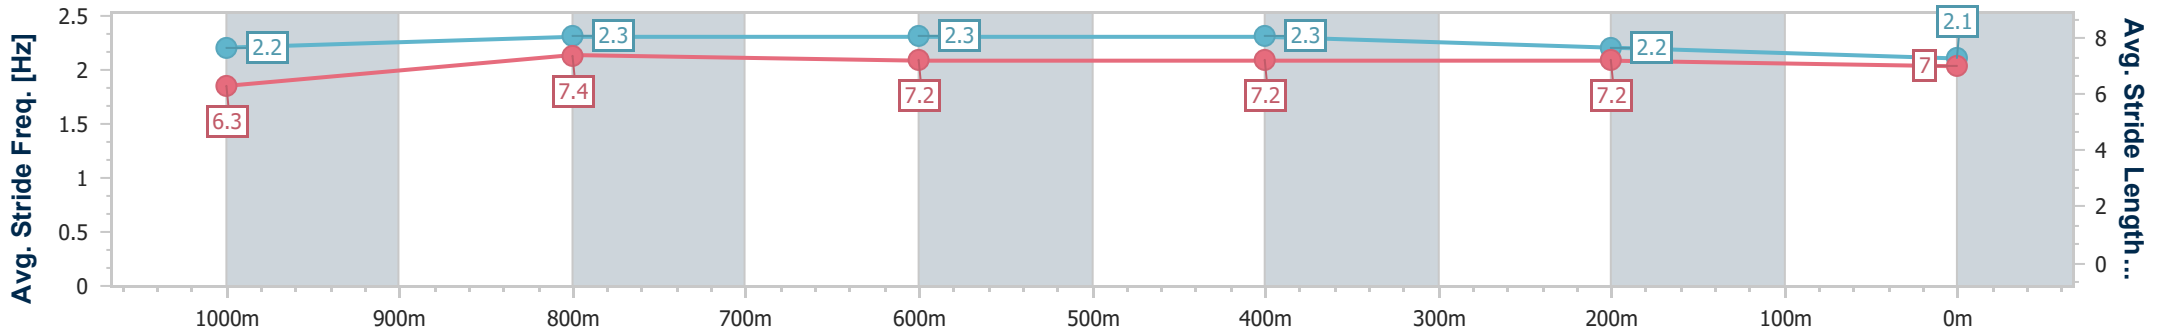

Sunshine Coast QLD Professional

Race 6: ESPRIT RACING Maiden Plate - 1200m

12 February 2023 - 15:26

Track Rating: Good 4, Weather: Fine, Rail Position: +5m Entire

| Section | Overall | 1000m | 800m | 600m | 400m | 200m |
|------------------------|---------------------------|---------------------------|---------------------------|---------------------------|---------------------------|---------------------------|
| Section Times | 1:14.06 [11] (0:14.51) | 0:59.55 [11] (0:11.48) | 0:48.07 [12] (0:11.63) | 0:36.44 [12] (0:11.55) | 0:24.89 [12] (0:11.88) | 0:13.01 [12] (0:13.01) |
| Average Speed [km/h] | 49.7 | 63.1 | 62.6 | 62.6 | 60.6 | 55.4 |
| Top Speed [km/h] | 63.6 | 64.2 | 64.1 | 63.0 | 62.7 | 57.9 |
| Avg. Dist. to Rail [m] | 10.0 | 2.2 | 1.5 | 0.7 | 1.0 | 1.9 |
| Avg. Stride Freq. [Hz] | 2.2 | 2.3 | 2.3 | 2.3 | 2.2 | 2.1 |
| Avg. Stride Length [m] | 6.3 | 7.4 | 7.2 | 7.2 | 7.2 | 7.0 |

- [] Ranking at each section and finish
- .-.-.- No data available at this section
- NA No data available

| | |
|--------------------------------|----------------|
| Horse/Jockey Name | Glengarry |
| Final Rank | 12 |
| Fastest Section Time (Section) | 0:11.57 (800m) |
| Top Speed [km/h] (Section) | 64.1 (Overall) |
| Race State | Finished |