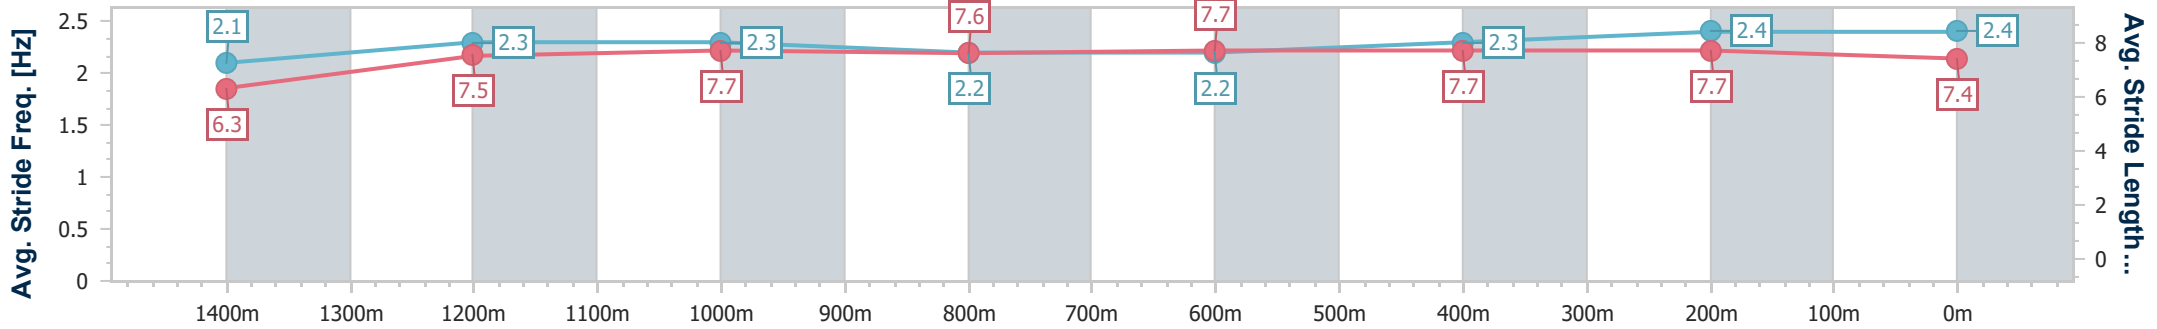

Doomben QLD Professional

Race 4: SKY RACING QTIS Class 6 Plate - 1600m

11 February 2023 - 14:33

Track Rating: Good 4, Weather: Fine, Rail Position: True Entire

BRISBANE RACING CLUB

Section	Overall	1400m	1200m	1000m	800m	600m	400m	200m
Section Times	1:34.94 [3] (0:14.77)	1:20.17 [9] (0:11.58)	1:08.59 [9] (0:11.37)	0:57.22 [8] (0:12.04)	0:45.18 [8] (0:11.62)	0:33.56 [8] (0:11.23)	0:22.33 [7] (0:10.87)	0:11.46 [6] (0:11.46)
Average Speed [km/h]	48.7	61.7	63.3	59.9	61.7	63.5	66.0	62.8
Top Speed [km/h]	64.5	64.3	64.3	61.5	64.4	64.6	68.3	66.2
Avg. Dist. to Rail [m]	2.6	1.1	0.3	0.7	0.8	1.4	2.2	1.7
Avg. Stride Freq. [Hz]	2.1	2.3	2.3	2.2	2.2	2.3	2.4	2.4
Avg. Stride Length [m]	6.3	7.5	7.7	7.6	7.7	7.7	7.7	7.4