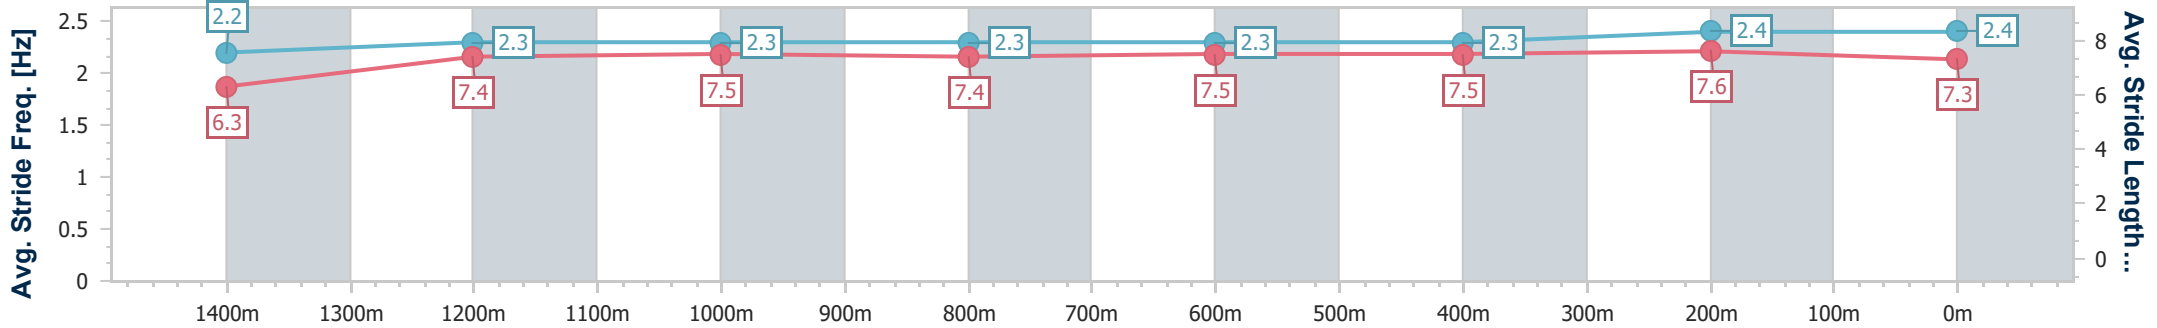

Doomben QLD Professional

Race 4: SKY RACING QTIS Class 6 Plate - 1600m

11 February 2023 - 14:33

Track Rating: Good 4, Weather: Fine, Rail Position: True Entire

BRISBANE RACING CLUB

Section	Overall	1400m	1200m	1000m	800m	600m	400m	200m
Section Times	1:34.71 [1] (0:13.99)	1:20.72 [3] (0:11.63)	1:09.09 [4] (0:11.45)	0:57.64 [3] (0:11.92)	0:45.72 [3] (0:11.71)	0:34.01 [3] (0:11.43)	0:22.58 [3] (0:11.05)	0:11.53 [4] (0:11.53)
Average Speed [km/h]	51.5	61.7	62.9	60.4	61.6	63.4	64.9	62.5
Top Speed [km/h]	64.8	63.0	65.1	61.7	64.1	65.5	67.1	64.9
Avg. Dist. to Rail [m]	0.9	0.8	1.7	1.0	0.5	0.9	1.1	1.4
Avg. Stride Freq. [Hz]	2.2	2.3	2.3	2.3	2.3	2.3	2.4	2.4
Avg. Stride Length [m]	6.3	7.4	7.5	7.4	7.5	7.5	7.6	7.3