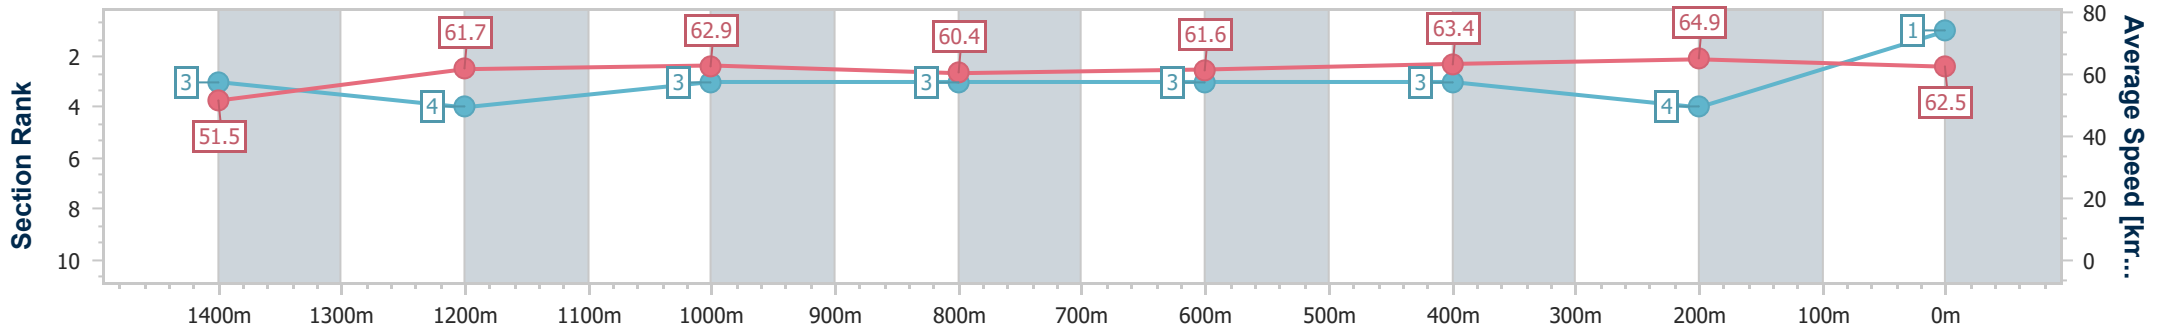

Doomben QLD Professional

Race 4: SKY RACING QTIS Class 6 Plate - 1600m

11 February 2023 - 14:33

Track Rating: Good 4, Weather: Fine, Rail Position: True Entire

BRISBANE RACING CLUB

Section	Overall	1400m	1200m	1000m	800m	600m	400m	200m
Section Times	1:34.71 [1] (0:13.99)	1:20.72 [3] (0:11.63)	1:09.09 [4] (0:11.45)	0:57.64 [3] (0:11.92)	0:45.72 [3] (0:11.71)	0:34.01 [3] (0:11.43)	0:22.58 [3] (0:11.05)	0:11.53 [4] (0:11.53)
Average Speed [km/h]	51.5	61.7	62.9	60.4	61.6	63.4	64.9	62.5
Top Speed [km/h]	64.8	63.0	65.1	61.7	64.1	65.5	67.1	64.9
Avg. Dist. to Rail [m]	0.9	0.8	1.7	1.0	0.5	0.9	1.1	1.4
Avg. Stride Freq. [Hz]	2.2	2.3	2.3	2.3	2.3	2.3	2.4	2.4
Avg. Stride Length [m]	6.3	7.4	7.5	7.4	7.5	7.5	7.6	7.3