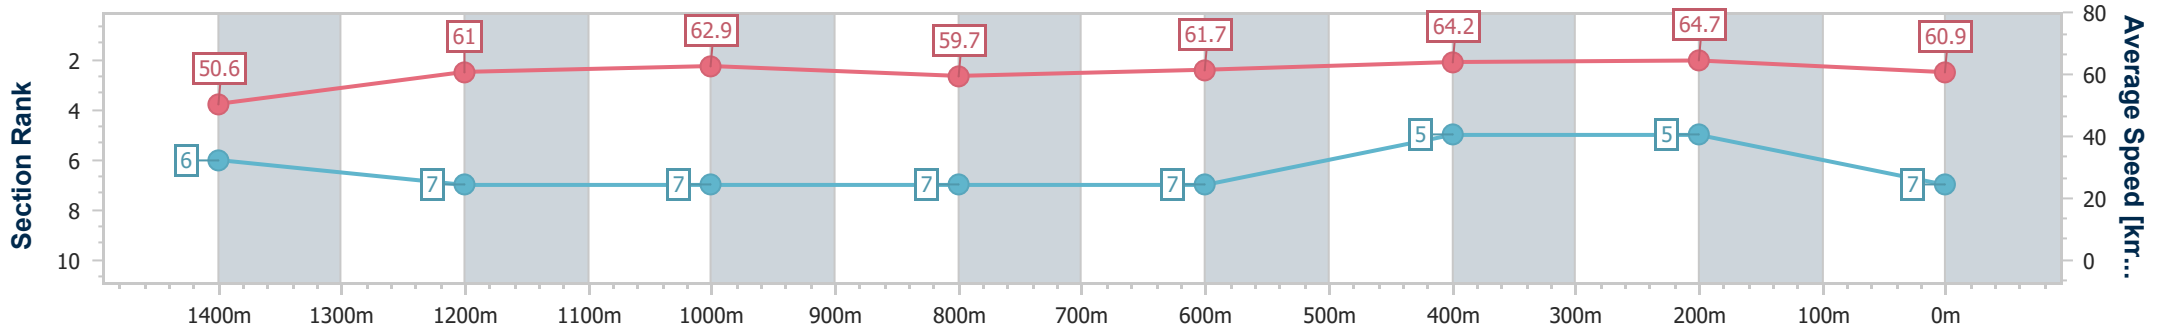

Doomben QLD Professional

Race 4: SKY RACING QTIS Class 6 Plate - 1600m

11 February 2023 - 14:33

Track Rating: Good 4, Weather: Fine, Rail Position: True Entire

BRISBANE RACING CLUB

Section	Overall	1400m	1200m	1000m	800m	600m	400m	200m
Section Times	1:35.28 [7] (0:14.25)	1:21.03 [6] (0:11.79)	1:09.24 [7] (0:11.44)	0:57.80 [7] (0:12.08)	0:45.72 [7] (0:11.66)	0:34.06 [7] (0:11.13)	0:22.93 [5] (0:11.09)	0:11.84 [5] (0:11.84)
Average Speed [km/h]	50.6	61.0	62.9	59.7	61.7	64.2	64.7	60.9
Top Speed [km/h]	62.8	63.4	64.5	61.5	65.2	65.5	66.0	64.4
Avg. Dist. to Rail [m]	3.5	0.3	0.9	0.9	0.3	1.2	1.3	3.4
Avg. Stride Freq. [Hz]	2.3	2.3	2.3	2.3	2.3	2.4	2.4	2.3
Avg. Stride Length [m]	6.1	7.2	7.5	7.3	7.3	7.4	7.4	7.4

- [] Ranking at each section and finish
- .-.- No data available at this section
- NA No data available

Horse/Jockey Name	Relucent
Final Rank	8
Fastest Section Time (Section)	0:11.13 (400m)
Top Speed [km/h] (Section)	66.6 (Overall)
Race State	Finished