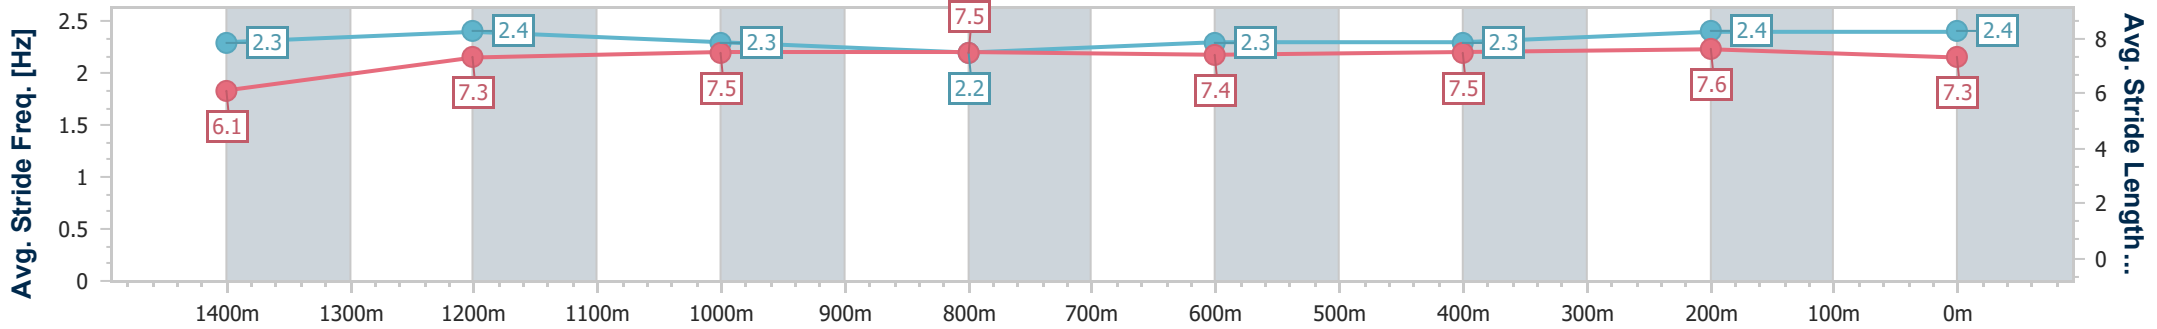

Doomben QLD Professional

Race 4: SKY RACING QTIS Class 6 Plate - 1600m

11 February 2023 - 14:33

Track Rating: Good 4, Weather: Fine, Rail Position: True Entire

BRISBANE RACING CLUB

Section	Overall	1400m	1200m	1000m	800m	600m	400m	200m
Section Times	1:34.77 [2] (0:14.05)	1:20.72 [5] (0:11.51)	1:09.21 [3] (0:11.56)	0:57.65 [4] (0:12.00)	0:45.65 [4] (0:11.70)	0:33.95 [4] (0:11.33)	0:22.62 [4] (0:10.94)	0:11.68 [2] (0:11.68)
Average Speed [km/h]	51.2	63.1	62.3	60.0	61.2	63.3	65.7	61.7
Top Speed [km/h]	65.5	64.1	64.0	61.3	62.6	65.0	67.1	64.7
Avg. Dist. to Rail [m]	5.3	1.2	0.9	0.5	0.9	0.8	0.6	2.0
Avg. Stride Freq. [Hz]	2.3	2.4	2.3	2.2	2.3	2.3	2.4	2.4
Avg. Stride Length [m]	6.1	7.3	7.5	7.5	7.4	7.5	7.6	7.3