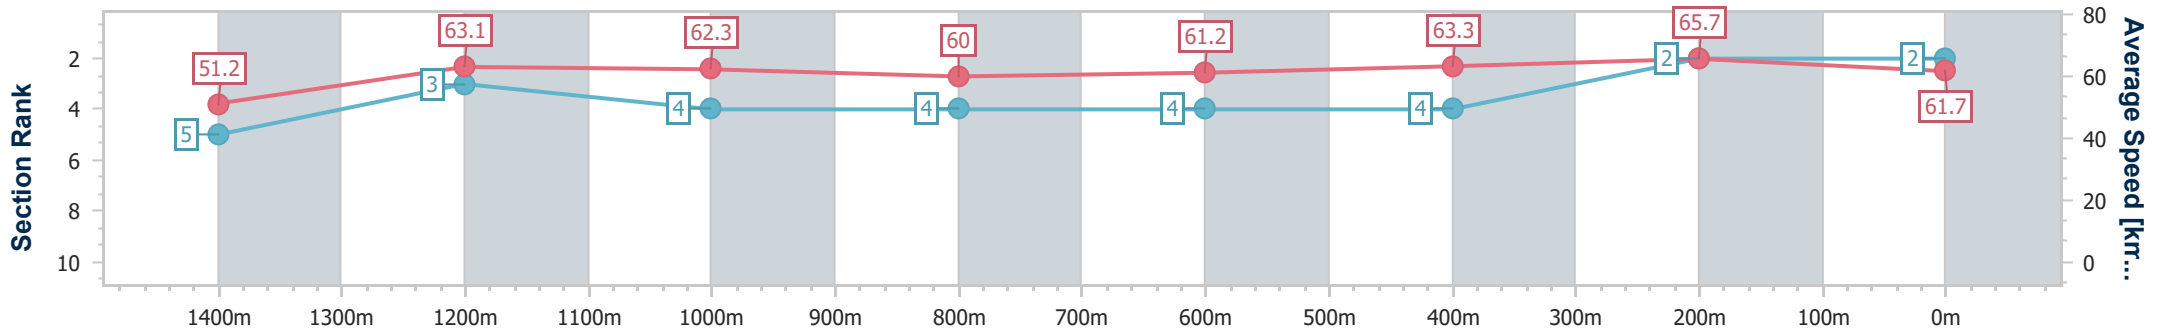

Doomben QLD Professional

Race 4: SKY RACING QTIS Class 6 Plate - 1600m

11 February 2023 - 14:33

Track Rating: Good 4, Weather: Fine, Rail Position: True Entire

BRISBANE RACING CLUB

Section	Overall	1400m	1200m	1000m	800m	600m	400m	200m
Section Times	1:34.77 [2] (0:14.05)	1:20.72 [5] (0:11.51)	1:09.21 [3] (0:11.56)	0:57.65 [4] (0:12.00)	0:45.65 [4] (0:11.70)	0:33.95 [4] (0:11.33)	0:22.62 [4] (0:10.94)	0:11.68 [2] (0:11.68)
Average Speed [km/h]	51.2	63.1	62.3	60.0	61.2	63.3	65.7	61.7
Top Speed [km/h]	65.5	64.1	64.0	61.3	62.6	65.0	67.1	64.7
Avg. Dist. to Rail [m]	5.3	1.2	0.9	0.5	0.9	0.8	0.6	2.0
Avg. Stride Freq. [Hz]	2.3	2.4	2.3	2.2	2.3	2.3	2.4	2.4
Avg. Stride Length [m]	6.1	7.3	7.5	7.5	7.4	7.5	7.6	7.3