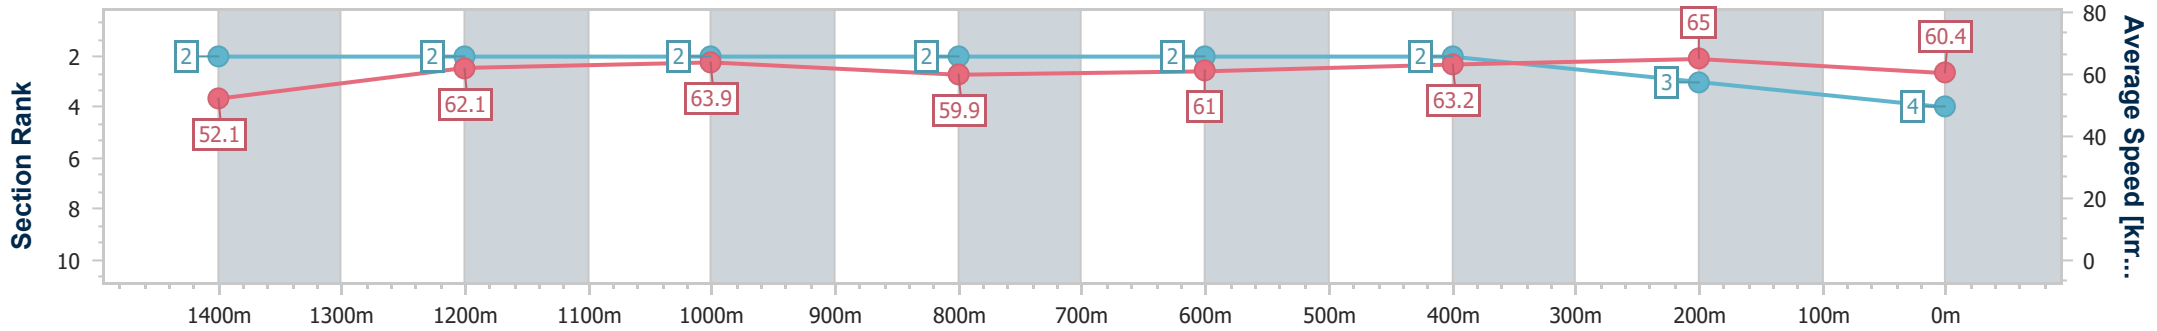

Doomben QLD Professional

Race 4: SKY RACING QTIS Class 6 Plate - 1600m

11 February 2023 - 14:33

Track Rating: Good 4, Weather: Fine, Rail Position: True Entire

BRISBANE RACING CLUB

Section	Overall	1400m	1200m	1000m	800m	600m	400m	200m
Section Times	1:35.06 [4] (0:13.84)	1:21.22 [2] (0:11.65)	1:09.57 [2] (0:11.28)	0:58.29 [2] (0:12.06)	0:46.23 [2] (0:11.84)	0:34.39 [2] (0:11.40)	0:22.99 [2] (0:11.07)	0:11.92 [3] (0:11.92)
Average Speed [km/h]	52.1	62.1	63.9	59.9	61.0	63.2	65.0	60.4
Top Speed [km/h]	65.9	64.6	66.6	60.8	63.6	64.4	66.7	63.2
Avg. Dist. to Rail [m]	3.4	0.8	2.8	2.0	0.4	0.4	0.6	2.1
Avg. Stride Freq. [Hz]	2.2	2.4	2.4	2.3	2.3	2.4	2.5	2.4
Avg. Stride Length [m]	6.4	7.3	7.3	7.3	7.3	7.3	7.1	7.1