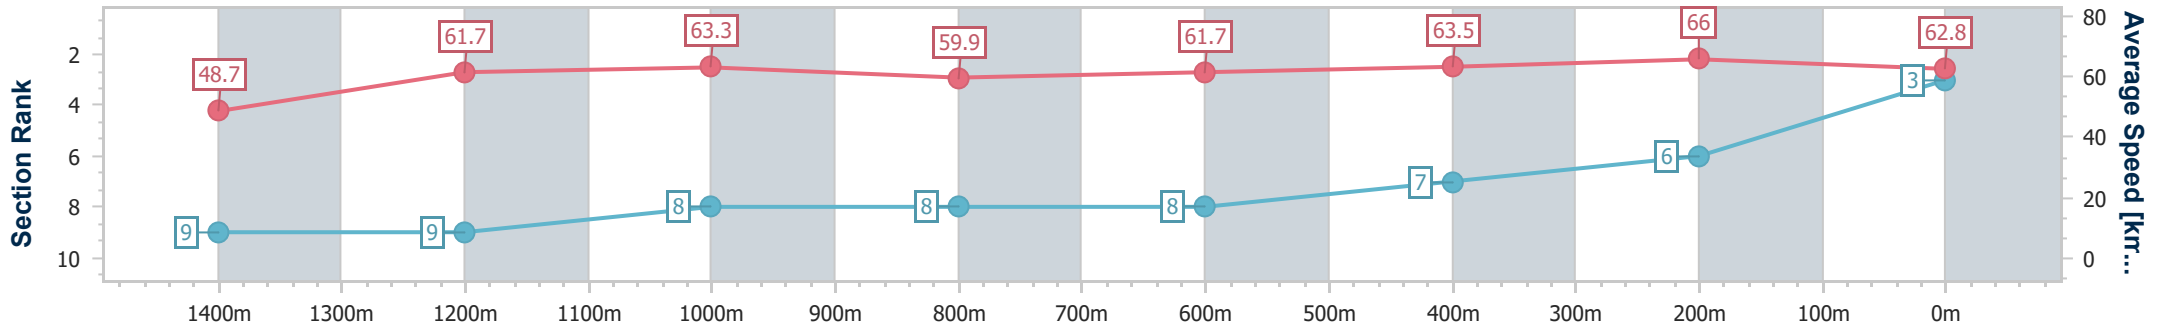

Doomben QLD Professional

Race 4: SKY RACING QTIS Class 6 Plate - 1600m

11 February 2023 - 14:33

Track Rating: Good 4, Weather: Fine, Rail Position: True Entire

BRISBANE RACING CLUB

Section	Overall	1400m	1200m	1000m	800m	600m	400m	200m
Section Times	1:34.94 [3] (0:14.77)	1:20.17 [9] (0:11.58)	1:08.59 [9] (0:11.37)	0:57.22 [8] (0:12.04)	0:45.18 [8] (0:11.62)	0:33.56 [8] (0:11.23)	0:22.33 [7] (0:10.87)	0:11.46 [6] (0:11.46)
Average Speed [km/h]	48.7	61.7	63.3	59.9	61.7	63.5	66.0	62.8
Top Speed [km/h]	64.5	64.3	64.3	61.5	64.4	64.6	68.3	66.2
Avg. Dist. to Rail [m]	2.6	1.1	0.3	0.7	0.8	1.4	2.2	1.7
Avg. Stride Freq. [Hz]	2.1	2.3	2.3	2.2	2.2	2.3	2.4	2.4
Avg. Stride Length [m]	6.3	7.5	7.7	7.6	7.7	7.7	7.7	7.4