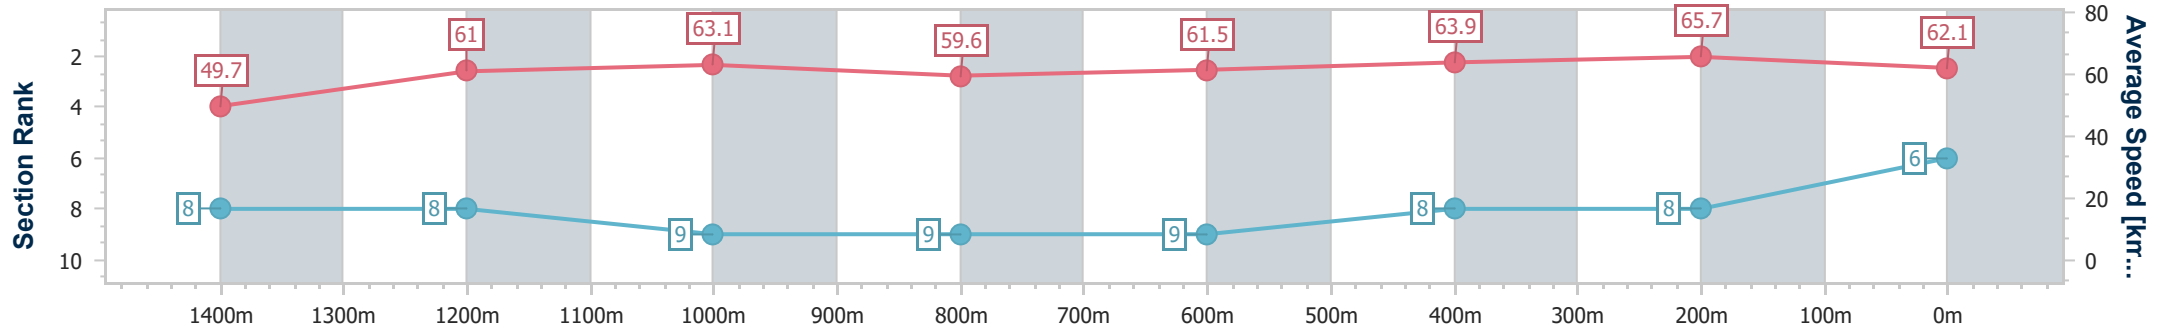

- [] Ranking at each section and finish
- .-.- No data available at this section
- NA No data available

Horse/Jockey Name	Way Beyond
Final Rank	6
Fastest Section Time (Section)	0:10.94 (400m)
Top Speed [km/h] (Section)	66.6 (400m)
Race State	Finished

Doomben QLD Professional

Race 4: SKY RACING QTIS Class 6 Plate - 1600m

11 February 2023 - 14:33

Track Rating: Good 4, Weather: Fine, Rail Position: True Entire

BRISBANE RACING CLUB

Section	Overall	1400m	1200m	1000m	800m	600m	400m	200m
Section Times	1:35.18 [6] (0:14.51)	1:20.67 [8] (0:11.82)	1:08.85 [8] (0:11.42)	0:57.43 [9] (0:12.09)	0:45.34 [9] (0:11.66)	0:33.68 [9] (0:11.18)	0:22.50 [8] (0:10.94)	0:11.56 [8] (0:11.56)
Average Speed [km/h]	49.7	61.0	63.1	59.6	61.5	63.9	65.7	62.1
Top Speed [km/h]	63.2	63.3	64.3	62.3	63.9	65.0	66.6	64.8
Avg. Dist. to Rail [m]	2.4	0.3	0.5	0.4	0.8	1.2	1.4	3.3
Avg. Stride Freq. [Hz]	2.2	2.2	2.3	2.2	2.2	2.3	2.3	2.3
Avg. Stride Length [m]	6.2	7.7	7.7	7.7	7.7	7.7	7.9	7.6

- [] Ranking at each section and finish
- .-.- No data available at this section
- NA No data available

Horse/Jockey Name	Wairere Falls
Final Rank	7
Fastest Section Time (Section)	0:11.09 (400m)
Top Speed [km/h] (Section)	66.0 (400m)
Race State	Finished