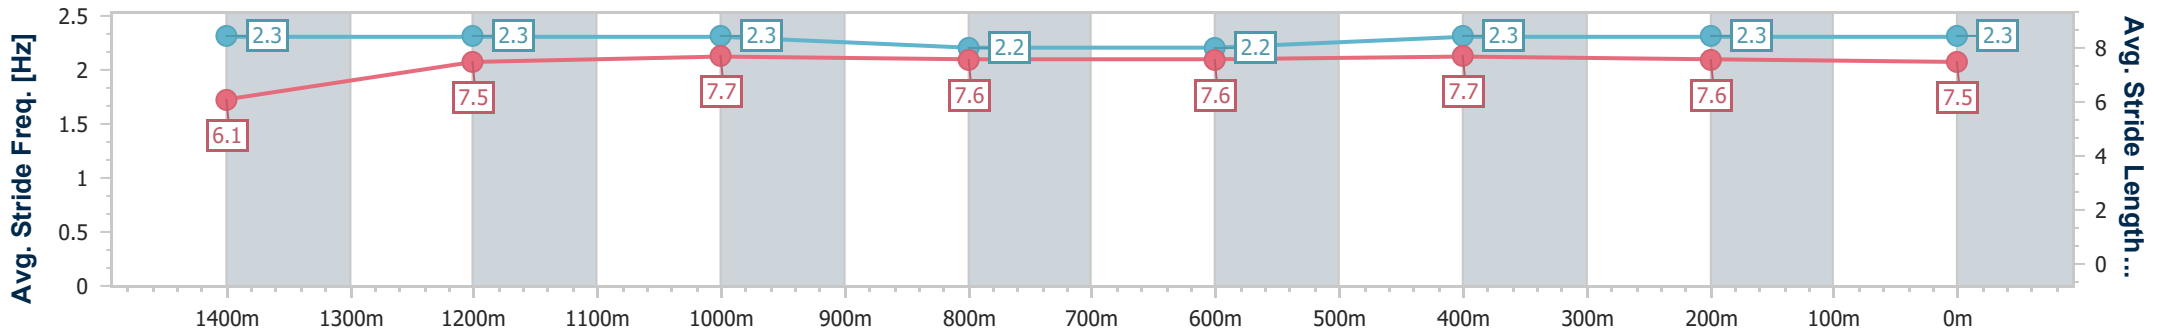

- [] Ranking at each section and finish
- .-.- No data available at this section
- NA No data available

Horse/Jockey Name	Relucent
Final Rank	8
Fastest Section Time (Section)	0:11.13 (400m)
Top Speed [km/h] (Section)	66.6 (Overall)
Race State	Finished

Doomben QLD Professional

Race 4: SKY RACING QTIS Class 6 Plate - 1600m

11 February 2023 - 14:33

Track Rating: Good 4, Weather: Fine, Rail Position: True Entire

BRISBANE RACING CLUB

Section	Overall	1400m	1200m	1000m	800m	600m	400m	200m
Section Times	1:35.39 [8] (0:14.37)	1:21.02 [7] (0:11.60)	1:09.42 [6] (0:11.45)	0:57.97 [6] (0:11.90)	0:46.07 [6] (0:11.69)	0:34.38 [5] (0:11.36)	0:23.02 [6] (0:11.13)	0:11.89 [7] (0:11.89)
Average Speed [km/h]	50.1	61.3	63.1	60.5	61.6	63.6	64.6	60.6
Top Speed [km/h]	66.6	64.5	64.6	62.4	63.5	65.2	65.5	64.1
Avg. Dist. to Rail [m]	1.1	1.4	1.1	0.9	0.3	0.4	1.1	2.3
Avg. Stride Freq. [Hz]	2.3	2.3	2.3	2.2	2.2	2.3	2.3	2.3
Avg. Stride Length [m]	6.1	7.5	7.7	7.6	7.6	7.7	7.6	7.5

- [] Ranking at each section and finish
- .-.- No data available at this section
- NA No data available

Horse/Jockey Name	General Dubai
Final Rank	9
Fastest Section Time (Section)	0:11.56 (1200m)
Top Speed [km/h] (Section)	64.6 (Overall)
Race State	Finished