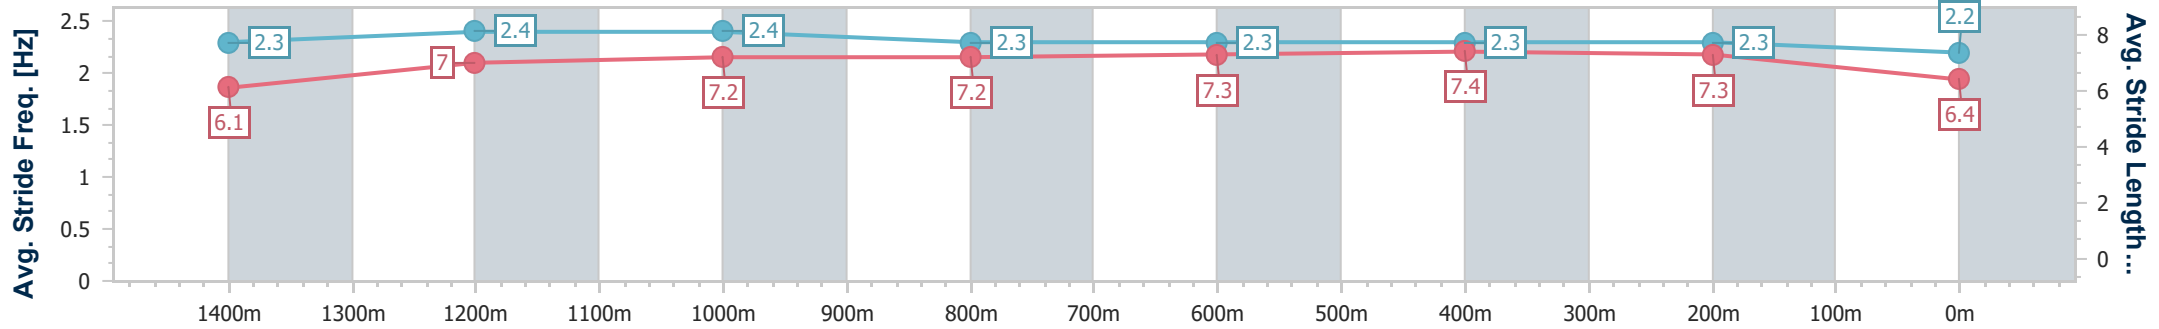

Doomben QLD Professional

Race 4: SKY RACING QTIS Class 6 Plate - 1600m

11 February 2023 - 14:33

Track Rating: Good 4, Weather: Fine, Rail Position: True Entire

BRISBANE RACING CLUB

Section	Overall	1400m	1200m	1000m	800m	600m	400m	200m
Section Times	1:38.82 [9] (0:14.02)	1:24.80 [4] (0:11.67)	1:13.13 [5] (0:11.56)	1:01.57 [5] (0:12.06)	0:49.51 [5] (0:11.80)	0:37.71 [6] (0:11.61)	0:26.10 [9] (0:11.77)	0:14.33 [9] (0:14.33)
Average Speed [km/h]	51.3	61.7	62.3	59.8	61.0	61.8	60.9	50.3
Top Speed [km/h]	64.6	63.7	63.5	61.4	62.6	62.4	62.2	57.8
Avg. Dist. to Rail [m]	2.2	0.2	1.1	0.8	0.2	0.8	0.9	1.9
Avg. Stride Freq. [Hz]	2.3	2.4	2.4	2.3	2.3	2.3	2.3	2.2
Avg. Stride Length [m]	6.1	7.0	7.2	7.2	7.3	7.4	7.3	6.4

- [] Ranking at each section and finish
- .-.- No data available at this section
- NA No data available