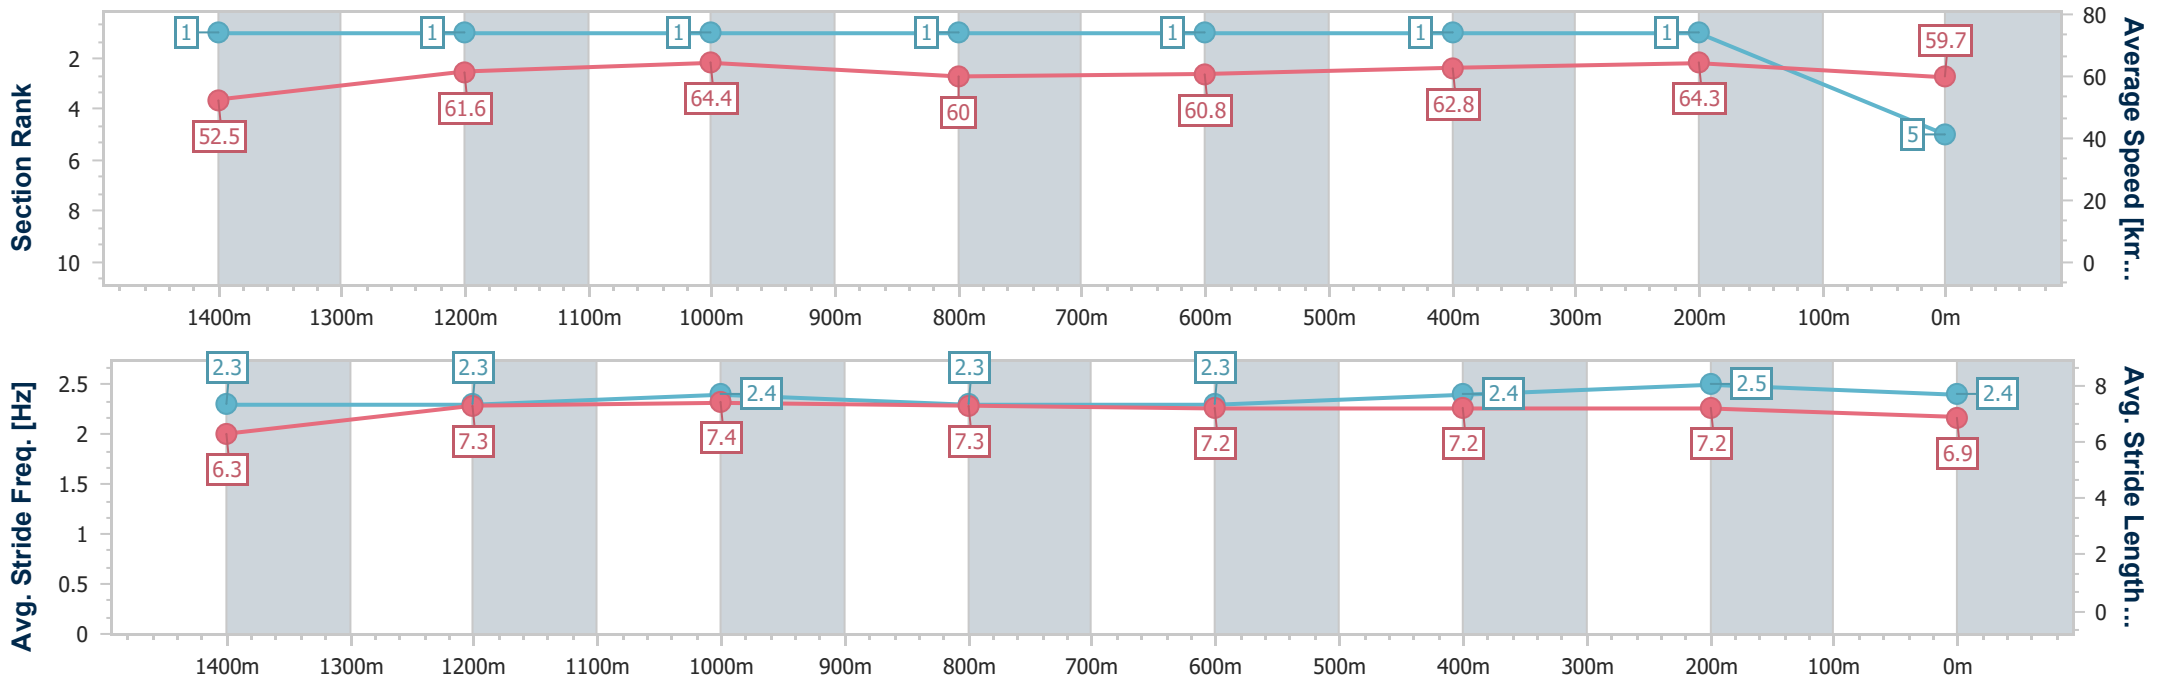

Doomben QLD Professional

Race 4: SKY RACING QTIS Class 6 Plate - 1600m

11 February 2023 - 14:33

Track Rating: Good 4, Weather: Fine, Rail Position: True Entire

BRISBANE RACING CLUB

Section	Overall	1400m	1200m	1000m	800m	600m	400m	200m
Section Times	1:35.06 [5] (0:13.73)	1:21.33 [1] (0:11.68)	1:09.65 [1] (0:11.17)	0:58.48 [1] (0:12.03)	0:46.45 [1] (0:11.86)	0:34.59 [1] (0:11.37)	0:23.22 [1] (0:11.16)	0:12.06 [1] (0:12.06)
Average Speed [km/h]	52.5	61.6	64.4	60.0	60.8	62.8	64.3	59.7
Top Speed [km/h]	64.8	64.6	66.6	61.5	62.8	64.3	65.1	63.5
Avg. Dist. to Rail [m]	2.4	0.4	0.4	0.6	0.2	1.1	1.1	0.2
Avg. Stride Freq. [Hz]	2.3	2.3	2.4	2.3	2.3	2.4	2.5	2.4
Avg. Stride Length [m]	6.3	7.3	7.4	7.3	7.2	7.2	7.2	6.9

- [] Ranking at each section and finish
- .-.- No data available at this section
- NA No data available

Horse/Jockey Name	Way Beyond
Final Rank	6
Fastest Section Time (Section)	0:10.94 (400m)
Top Speed [km/h] (Section)	66.6 (400m)
Race State	Finished