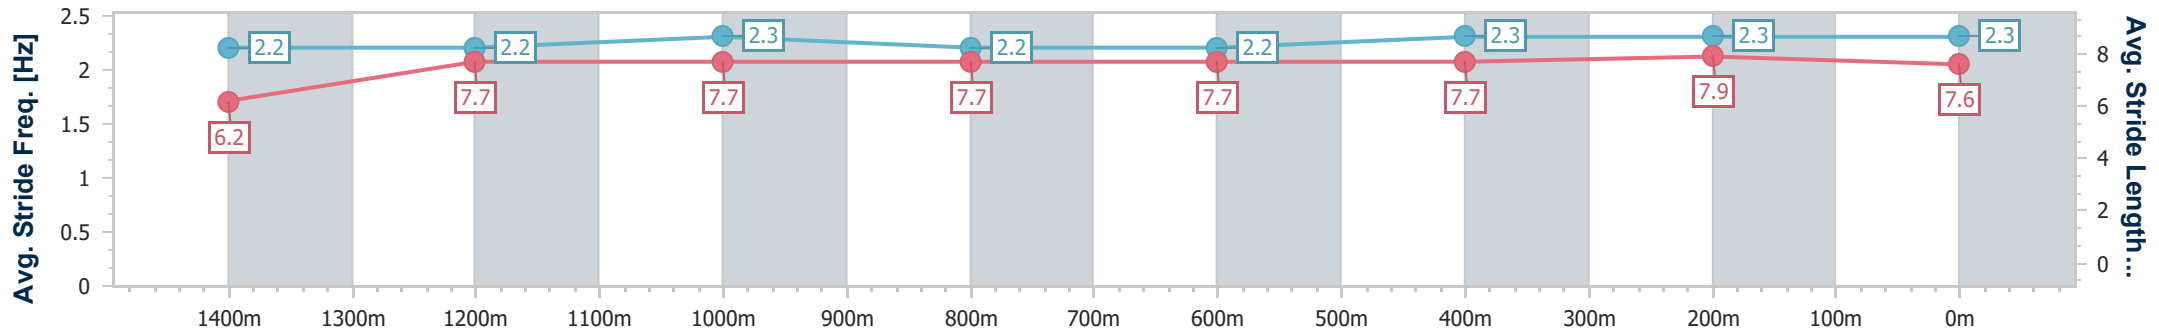

- [] Ranking at each section and finish
- .-.- No data available at this section
- NA No data available

Horse/Jockey Name	Way Beyond
Final Rank	6
Fastest Section Time (Section)	0:10.94 (400m)
Top Speed [km/h] (Section)	66.6 (400m)
Race State	Finished

Doomben QLD Professional

Race 4: SKY RACING QTIS Class 6 Plate - 1600m

11 February 2023 - 14:33

Track Rating: Good 4, Weather: Fine, Rail Position: True Entire

BRISBANE RACING CLUB

Section	Overall	1400m	1200m	1000m	800m	600m	400m	200m
Section Times	1:35.18 [6] (0:14.51)	1:20.67 [8] (0:11.82)	1:08.85 [8] (0:11.42)	0:57.43 [9] (0:12.09)	0:45.34 [9] (0:11.66)	0:33.68 [9] (0:11.18)	0:22.50 [8] (0:10.94)	0:11.56 [8] (0:11.56)
Average Speed [km/h]	49.7	61.0	63.1	59.6	61.5	63.9	65.7	62.1
Top Speed [km/h]	63.2	63.3	64.3	62.3	63.9	65.0	66.6	64.8
Avg. Dist. to Rail [m]	2.4	0.3	0.5	0.4	0.8	1.2	1.4	3.3
Avg. Stride Freq. [Hz]	2.2	2.2	2.3	2.2	2.2	2.3	2.3	2.3
Avg. Stride Length [m]	6.2	7.7	7.7	7.7	7.7	7.7	7.9	7.6