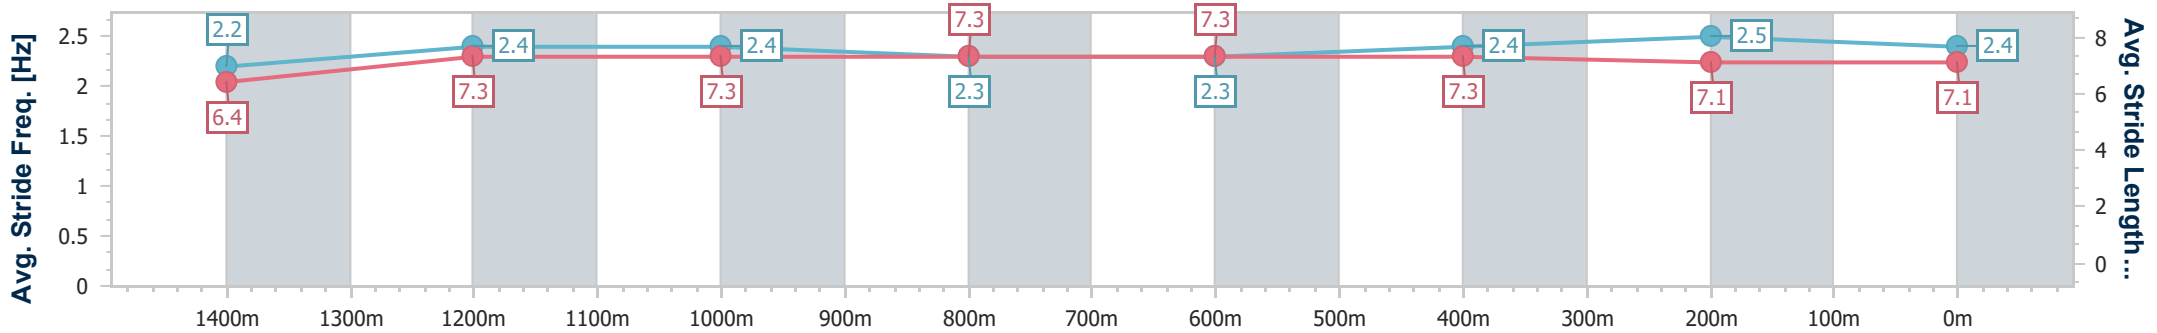

Doomben QLD Professional

Race 4: SKY RACING QTIS Class 6 Plate - 1600m

11 February 2023 - 14:33

Track Rating: Good 4, Weather: Fine, Rail Position: True Entire

BRISBANE RACING CLUB

Section	Overall	1400m	1200m	1000m	800m	600m	400m	200m
Section Times	1:35.06 [4] (0:13.84)	1:21.22 [2] (0:11.65)	1:09.57 [2] (0:11.28)	0:58.29 [2] (0:12.06)	0:46.23 [2] (0:11.84)	0:34.39 [2] (0:11.40)	0:22.99 [2] (0:11.07)	0:11.92 [3] (0:11.92)
Average Speed [km/h]	52.1	62.1	63.9	59.9	61.0	63.2	65.0	60.4
Top Speed [km/h]	65.9	64.6	66.6	60.8	63.6	64.4	66.7	63.2
Avg. Dist. to Rail [m]	3.4	0.8	2.8	2.0	0.4	0.4	0.6	2.1
Avg. Stride Freq. [Hz]	2.2	2.4	2.4	2.3	2.3	2.4	2.5	2.4
Avg. Stride Length [m]	6.4	7.3	7.3	7.3	7.3	7.3	7.1	7.1