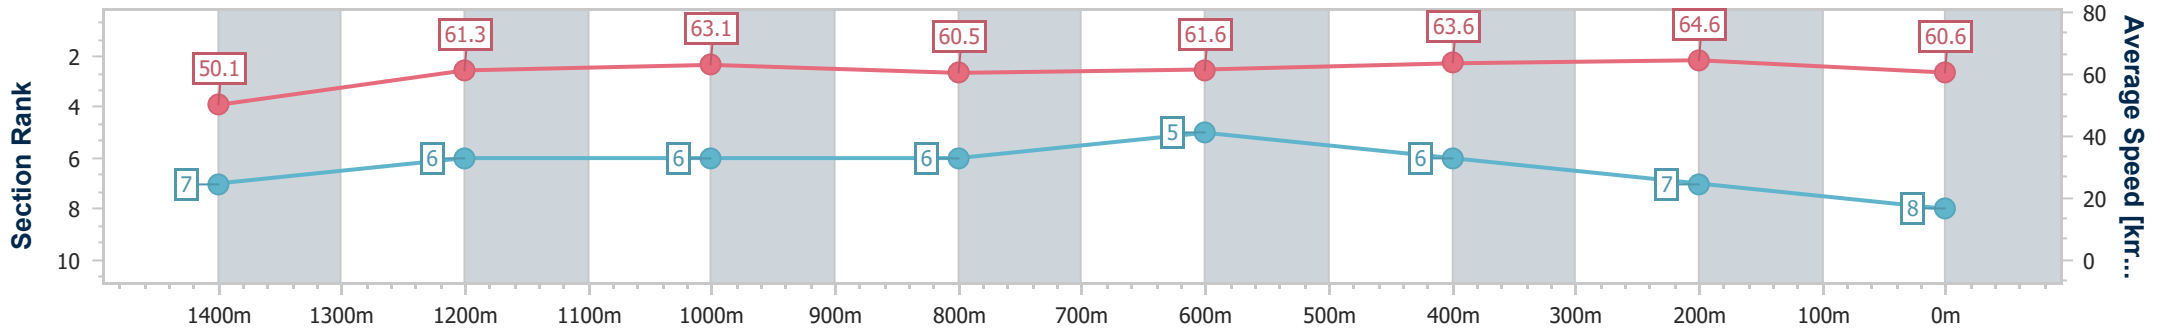

- [] Ranking at each section and finish
- .-.- No data available at this section
- NA No data available

Horse/Jockey Name	Relucent
Final Rank	8
Fastest Section Time (Section)	0:11.13 (400m)
Top Speed [km/h] (Section)	66.6 (Overall)
Race State	Finished

Doomben QLD Professional

Race 4: SKY RACING QTIS Class 6 Plate - 1600m

11 February 2023 - 14:33

Track Rating: Good 4, Weather: Fine, Rail Position: True Entire

BRISBANE RACING CLUB

Section	Overall	1400m	1200m	1000m	800m	600m	400m	200m
Section Times	1:35.39 [8] (0:14.37)	1:21.02 [7] (0:11.60)	1:09.42 [6] (0:11.45)	0:57.97 [6] (0:11.90)	0:46.07 [6] (0:11.69)	0:34.38 [5] (0:11.36)	0:23.02 [6] (0:11.13)	0:11.89 [7] (0:11.89)
Average Speed [km/h]	50.1	61.3	63.1	60.5	61.6	63.6	64.6	60.6
Top Speed [km/h]	66.6	64.5	64.6	62.4	63.5	65.2	65.5	64.1
Avg. Dist. to Rail [m]	1.1	1.4	1.1	0.9	0.3	0.4	1.1	2.3
Avg. Stride Freq. [Hz]	2.3	2.3	2.3	2.2	2.2	2.3	2.3	2.3
Avg. Stride Length [m]	6.1	7.5	7.7	7.6	7.6	7.7	7.6	7.5

- [] Ranking at each section and finish
- .-.- No data available at this section
- NA No data available

Horse/Jockey Name	General Dubai
Final Rank	9
Fastest Section Time (Section)	0:11.56 (1200m)
Top Speed [km/h] (Section)	64.6 (Overall)
Race State	Finished