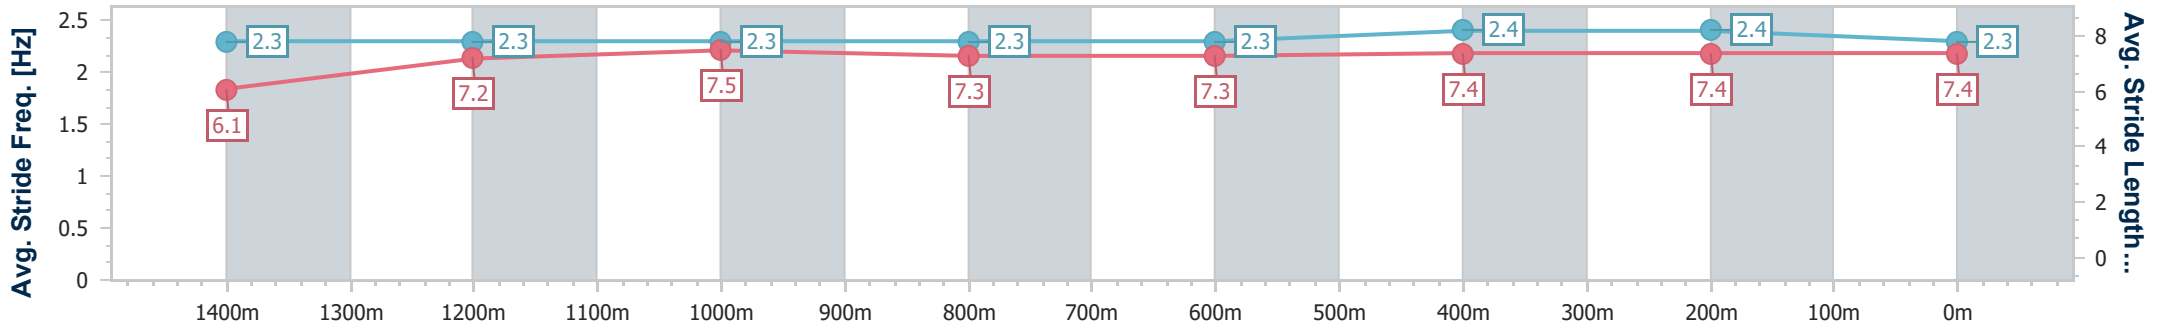

Doomben QLD Professional

Race 4: SKY RACING QTIS Class 6 Plate - 1600m

11 February 2023 - 14:33

Track Rating: Good 4, Weather: Fine, Rail Position: True Entire

BRISBANE RACING CLUB

Section	Overall	1400m	1200m	1000m	800m	600m	400m	200m
Section Times	1:35.28 [7] (0:14.25)	1:21.03 [6] (0:11.79)	1:09.24 [7] (0:11.44)	0:57.80 [7] (0:12.08)	0:45.72 [7] (0:11.66)	0:34.06 [7] (0:11.13)	0:22.93 [5] (0:11.09)	0:11.84 [5] (0:11.84)
Average Speed [km/h]	50.6	61.0	62.9	59.7	61.7	64.2	64.7	60.9
Top Speed [km/h]	62.8	63.4	64.5	61.5	65.2	65.5	66.0	64.4
Avg. Dist. to Rail [m]	3.5	0.3	0.9	0.9	0.3	1.2	1.3	3.4
Avg. Stride Freq. [Hz]	2.3	2.3	2.3	2.3	2.3	2.4	2.4	2.3
Avg. Stride Length [m]	6.1	7.2	7.5	7.3	7.3	7.4	7.4	7.4

- [] Ranking at each section and finish
- .-.- No data available at this section
- NA No data available

Horse/Jockey Name	Relucent
Final Rank	8
Fastest Section Time (Section)	0:11.13 (400m)
Top Speed [km/h] (Section)	66.6 (Overall)
Race State	Finished