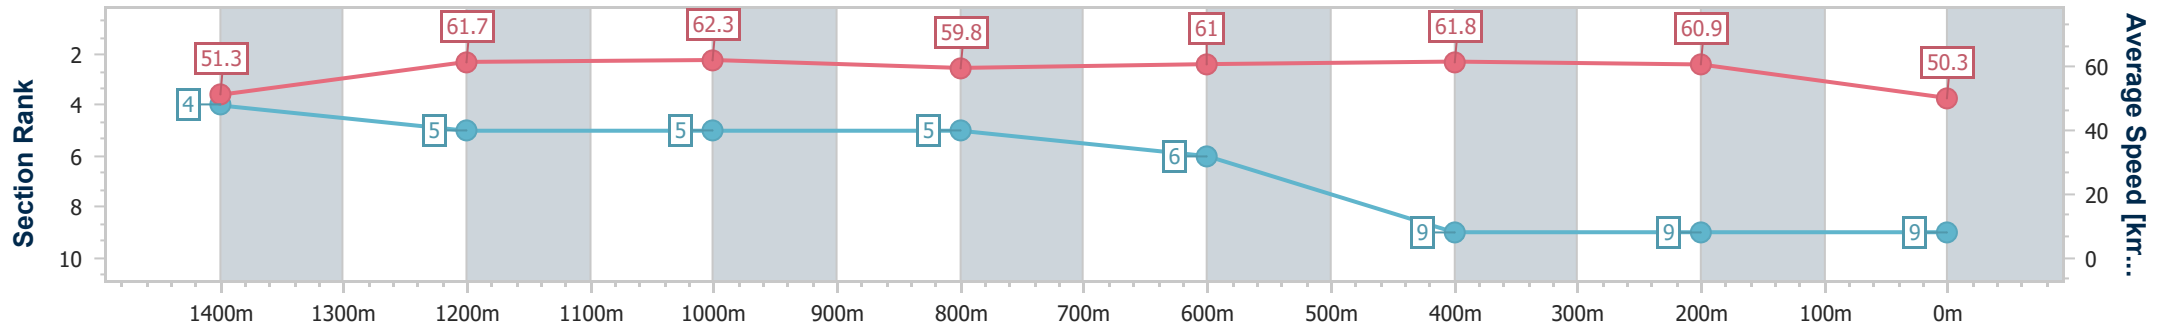

Doomben QLD Professional

Race 4: SKY RACING QTIS Class 6 Plate - 1600m

11 February 2023 - 14:33

Track Rating: Good 4, Weather: Fine, Rail Position: True Entire

BRISBANE RACING CLUB

Section	Overall	1400m	1200m	1000m	800m	600m	400m	200m
Section Times	1:38.82 [9] (0:14.02)	1:24.80 [4] (0:11.67)	1:13.13 [5] (0:11.56)	1:01.57 [5] (0:12.06)	0:49.51 [5] (0:11.80)	0:37.71 [6] (0:11.61)	0:26.10 [9] (0:11.77)	0:14.33 [9] (0:14.33)
Average Speed [km/h]	51.3	61.7	62.3	59.8	61.0	61.8	60.9	50.3
Top Speed [km/h]	64.6	63.7	63.5	61.4	62.6	62.4	62.2	57.8
Avg. Dist. to Rail [m]	2.2	0.2	1.1	0.8	0.2	0.8	0.9	1.9
Avg. Stride Freq. [Hz]	2.3	2.4	2.4	2.3	2.3	2.3	2.3	2.2
Avg. Stride Length [m]	6.1	7.0	7.2	7.2	7.3	7.4	7.3	6.4

- [] Ranking at each section and finish
- .-.- No data available at this section
- NA No data available