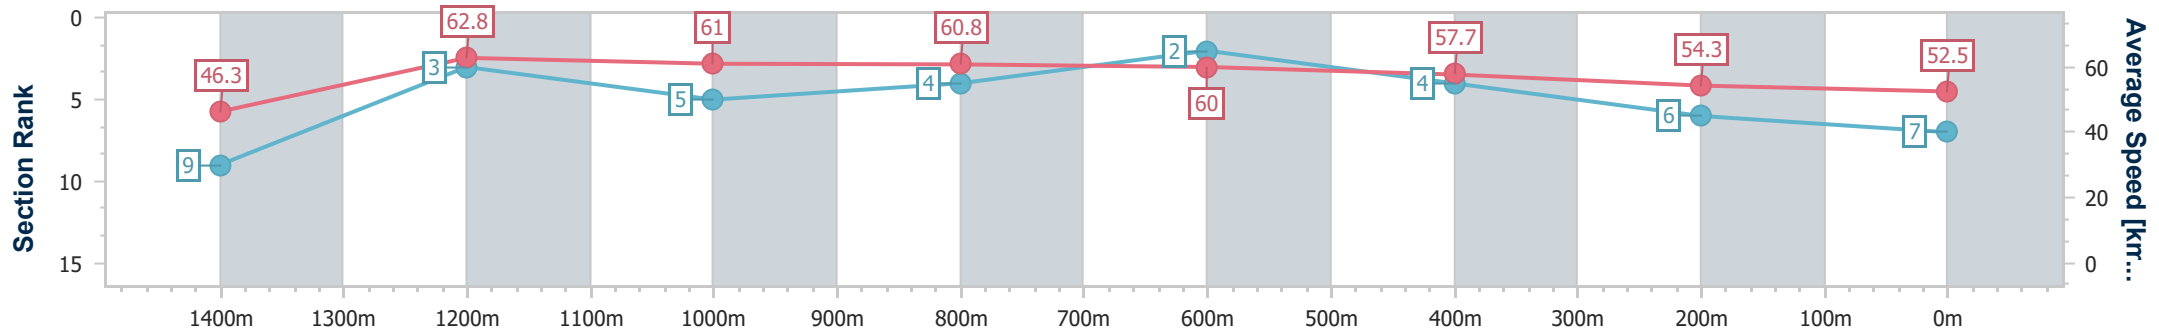

Horse/Jockey Name	Lexi's Choice
Final Rank	7
Fastest Section Time (Section)	0:10.88 (Overall)
Top Speed [km/h] (Section)	63.6 (1400m)
Race State	Finished

Aquis Park Gold Coast Poly QLD Professional
Race 7: VALE ROSS TINNISWOOD RATINGS BAND 0 - 58
Handicap - 1540m

11 February 2023 - 16:46

Track Rating: Synthetic , Weather: Fine, Rail Position: True

Section	Overall	1400m	1200m	1000m	800m	600m	400m	200m
Section Times	1:37.57 [7] (0:10.88)	1:26.69 [9] (0:11.46)	1:15.23 [3] (0:11.79)	1:03.44 [5] (0:11.84)	0:51.60 [4] (0:12.03)	0:39.57 [2] (0:12.52)	0:27.05 [4] (0:13.29)	0:13.76 [6] (0:13.76)
Average Speed [km/h]	46.3	62.8	61.0	60.8	60.0	57.7	54.3	52.5
Top Speed [km/h]	62.6	63.6	62.6	61.3	60.7	60.0	55.7	53.8
Avg. Dist. to Rail [m]	3.4	0.4	0.7	0.4	0.4	0.5	1.8	4.6
Avg. Stride Freq. [Hz]	2.1	2.4	2.3	2.3	2.3	2.3	2.3	2.2
Avg. Stride Length [m]	6.0	7.2	7.1	7.1	7.1	6.8	6.5	6.4

- [ ] Ranking at each section and finish
- -.-.- No data available at this section
- NA No data available