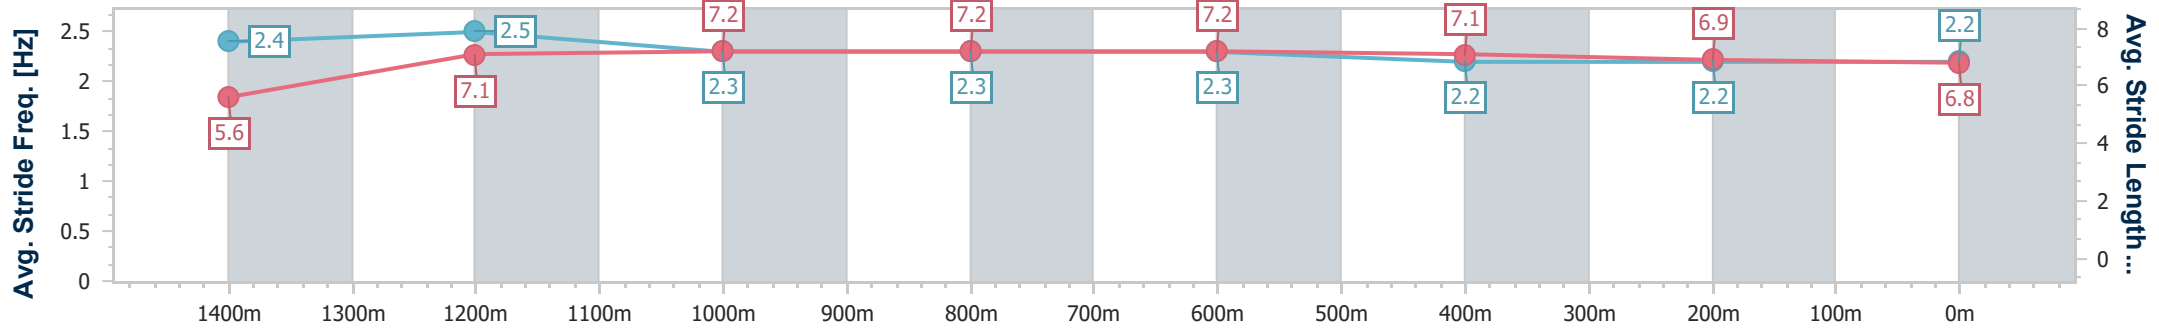

Horse/Jockey Name	Dedors Lad
Final Rank	8
Fastest Section Time (Section)	0:10.36 (Overall)
Top Speed [km/h] (Section)	63.8 (1400m)
Race State	Finished

Aquis Park Gold Coast Poly QLD Professional
Race 7: VALE ROSS TINNISWOOD RATINGS BAND 0 - 58
Handicap - 1540m

11 February 2023 - 16:46

Track Rating: Synthetic , Weather: Fine, Rail Position: True

Section	Overall	1400m	1200m	1000m	800m	600m	400m	200m
Section Times	1:37.75 [8] (0:10.36)	1:27.39 [1] (0:11.80)	1:15.59 [2] (0:11.89)	1:03.70 [3] (0:12.03)	0:51.67 [6] (0:12.22)	0:39.45 [7] (0:12.74)	0:26.71 [8] (0:13.21)	0:13.50 [8] (0:13.50)
Average Speed [km/h]	48.8	62.1	60.5	60.0	59.0	56.8	54.9	53.6
Top Speed [km/h]	63.5	63.8	61.5	61.1	59.8	59.4	55.6	54.4
Avg. Dist. to Rail [m]	9.4	2.3	1.5	1.1	0.5	0.9	3.1	3.3
Avg. Stride Freq. [Hz]	2.4	2.5	2.3	2.3	2.3	2.2	2.2	2.2
Avg. Stride Length [m]	5.6	7.1	7.2	7.2	7.2	7.1	6.9	6.8

- [ ] Ranking at each section and finish
- -.-.- No data available at this section
- NA No data available