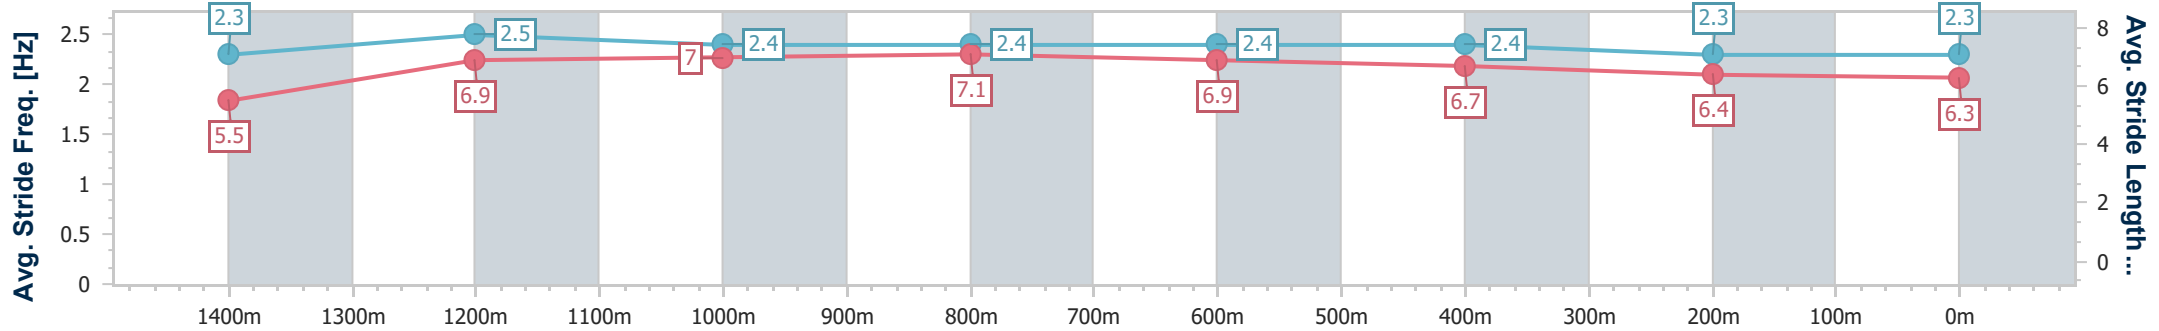

Horse/Jockey Name	Sizzling Diamond
Final Rank	9
Fastest Section Time (Section)	0:10.88 (Overall)
Top Speed [km/h] (Section)	62.8 (1400m)
Race State	Finished

Aquis Park Gold Coast Poly QLD Professional
Race 7: VALE ROSS TINNISWOOD RATINGS BAND 0 - 58
Handicap - 1540m

11 February 2023 - 16:46

Track Rating: Synthetic , Weather: Fine, Rail Position: True

Section	Overall	1400m	1200m	1000m	800m	600m	400m	200m
Section Times	1:38.35 [9] (0:10.88)	1:27.47 [10] (0:11.78)	1:15.69 [6] (0:11.76)	1:03.93 [9] (0:11.90)	0:52.03 [9] (0:12.20)	0:39.83 [9] (0:12.69)	0:27.14 [9] (0:13.36)	0:13.78 [10] (0:13.78)
Average Speed [km/h]	46.4	61.9	61.3	60.6	59.3	56.8	54.0	52.4
Top Speed [km/h]	61.3	62.8	62.3	61.2	60.6	59.8	55.4	53.4
Avg. Dist. to Rail [m]	4.7	1.6	1.4	1.0	1.0	0.4	2.3	3.7
Avg. Stride Freq. [Hz]	2.3	2.5	2.4	2.4	2.4	2.4	2.3	2.3
Avg. Stride Length [m]	5.5	6.9	7.0	7.1	6.9	6.7	6.4	6.3

- [ ] Ranking at each section and finish
- -.-.- No data available at this section
- NA No data available