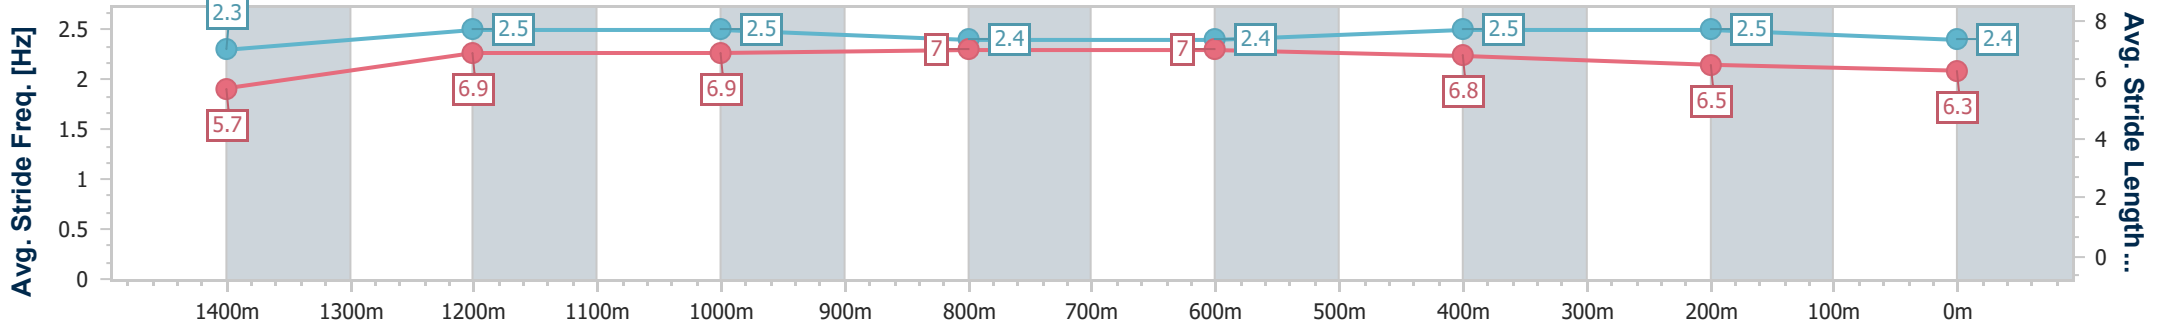

Horse/Jockey Name	Art Heist
Final Rank	2
Fastest Section Time (Section)	0:10.62 (Overall)
Top Speed [km/h] (Section)	63.4 (Overall)
Race State	Finished

Aquis Park Gold Coast Poly QLD Professional
Race 7: VALE ROSS TINNISWOOD RATINGS BAND 0 - 58
Handicap - 1540m

11 February 2023 - 16:46

Track Rating: Synthetic , Weather: Fine, Rail Position: True

Section	Overall	1400m	1200m	1000m	800m	600m	400m	200m
Section Times	1:36.16 [2] (0:10.62)	1:25.54 [5] (0:12.01)	1:13.53 [7] (0:11.69)	1:01.84 [8] (0:11.91)	0:49.93 [8] (0:12.04)	0:37.89 [8] (0:12.18)	0:25.71 [5] (0:12.56)	0:13.15 [3] (0:13.15)
Average Speed [km/h]	47.5	61.4	61.6	61.1	60.9	60.6	58.0	54.9
Top Speed [km/h]	63.4	63.2	63.3	61.7	62.1	62.7	58.6	57.1
Avg. Dist. to Rail [m]	7.1	3.1	4.3	3.8	3.7	5.0	6.7	8.4
Avg. Stride Freq. [Hz]	2.3	2.5	2.5	2.4	2.4	2.5	2.5	2.4
Avg. Stride Length [m]	5.7	6.9	6.9	7.0	7.0	6.8	6.5	6.3

- [ ] Ranking at each section and finish
- -.-.- No data available at this section
- NA No data available