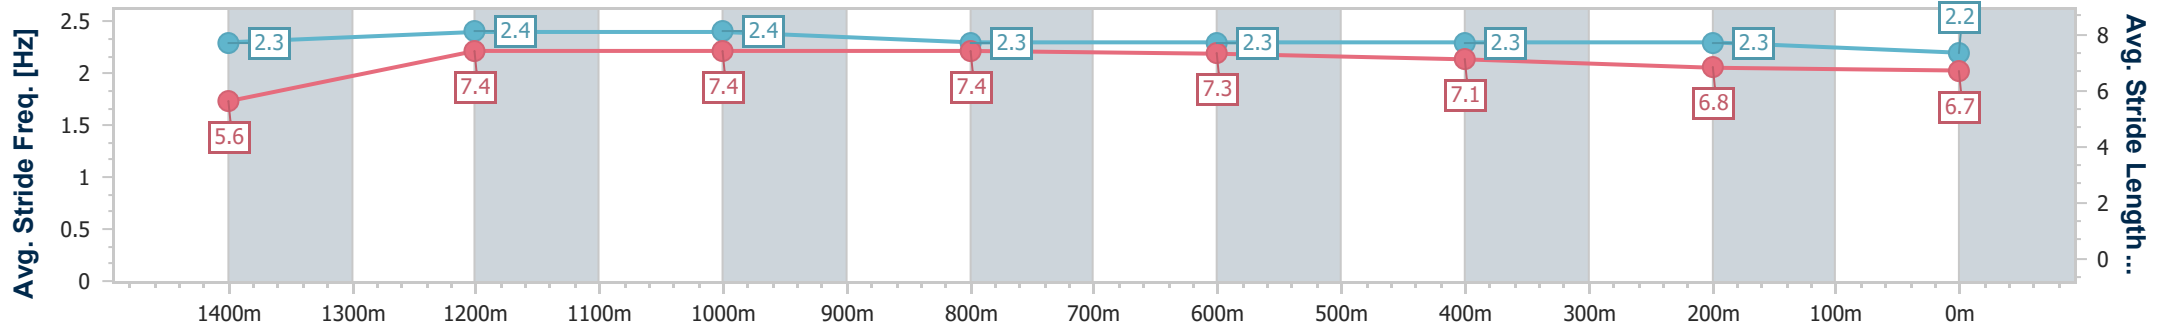

Horse/Jockey Name	Capiteel
Final Rank	5
Fastest Section Time (Section)	0:10.79 (Overall)
Top Speed [km/h] (Section)	65.5 (1200m)
Race State	Finished

Aquis Park Gold Coast Poly QLD Professional
Race 7: VALE ROSS TINNISWOOD RATINGS BAND 0 - 58
Handicap - 1540m

11 February 2023 - 16:46

Track Rating: Synthetic , Weather: Fine, Rail Position: True

Section	Overall	1400m	1200m	1000m	800m	600m	400m	200m
Section Times	1:36.98 [5] (0:10.79)	1:26.19 [8] (0:11.94)	1:14.25 [9] (0:11.16)	1:03.09 [2] (0:11.85)	0:51.24 [2] (0:12.15)	0:39.09 [4] (0:12.46)	0:26.63 [3] (0:13.17)	0:13.46 [5] (0:13.46)
Average Speed [km/h]	46.8	63.1	64.5	61.4	60.2	58.4	55.0	53.6
Top Speed [km/h]	62.7	64.0	65.5	63.1	60.7	60.4	55.8	54.5
Avg. Dist. to Rail [m]	11.5	5.9	7.8	3.5	2.9	2.4	3.0	3.9
Avg. Stride Freq. [Hz]	2.3	2.4	2.4	2.3	2.3	2.3	2.3	2.2
Avg. Stride Length [m]	5.6	7.4	7.4	7.4	7.3	7.1	6.8	6.7

- [ ] Ranking at each section and finish
- -.-.-.- No data available at this section
- NA No data available