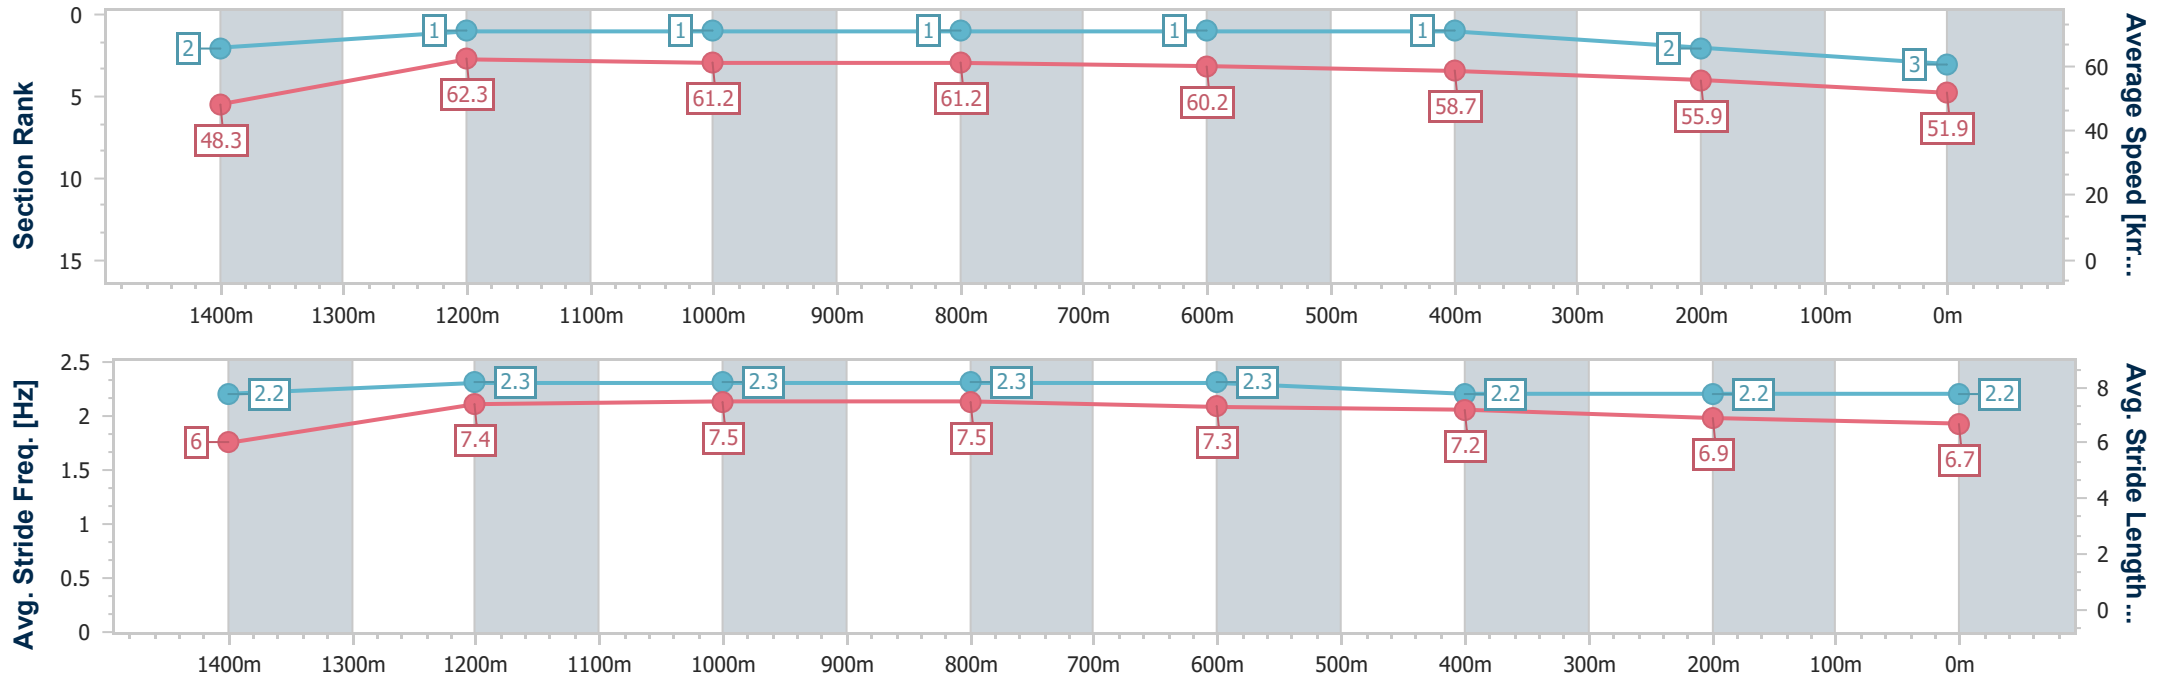

Horse/Jockey Name	Waylaid
Final Rank	3
Fastest Section Time (Section)	0:10.44 (Overall)
Top Speed [km/h] (Section)	64.0 (Overall)
Race State	Finished

Aquis Park Gold Coast Poly QLD Professional
Race 7: VALE ROSS TINNISWOOD RATINGS BAND 0 - 58
Handicap - 1540m

11 February 2023 - 16:46

Track Rating: Synthetic , Weather: Fine, Rail Position: True

Section	Overall	1400m	1200m	1000m	800m	600m	400m	200m
Section Times	1:36.76 [3] (0:10.44)	1:26.32 [2] (0:11.57)	1:14.75 [1] (0:11.78)	1:02.97 [1] (0:11.77)	0:51.20 [1] (0:12.09)	0:39.11 [1] (0:12.35)	0:26.76 [1] (0:12.90)	0:13.86 [2] (0:13.86)
Average Speed [km/h]	48.3	62.3	61.2	61.2	60.2	58.7	55.9	51.9
Top Speed [km/h]	64.0	63.4	62.3	62.4	60.9	60.4	57.2	54.7
Avg. Dist. to Rail [m]	3.4	0.6	1.5	1.1	1.6	1.7	2.2	4.1
Avg. Stride Freq. [Hz]	2.2	2.3	2.3	2.3	2.3	2.2	2.2	2.2
Avg. Stride Length [m]	6.0	7.4	7.5	7.5	7.3	7.2	6.9	6.7

- [ ] Ranking at each section and finish
- -.-.- No data available at this section
- NA No data available