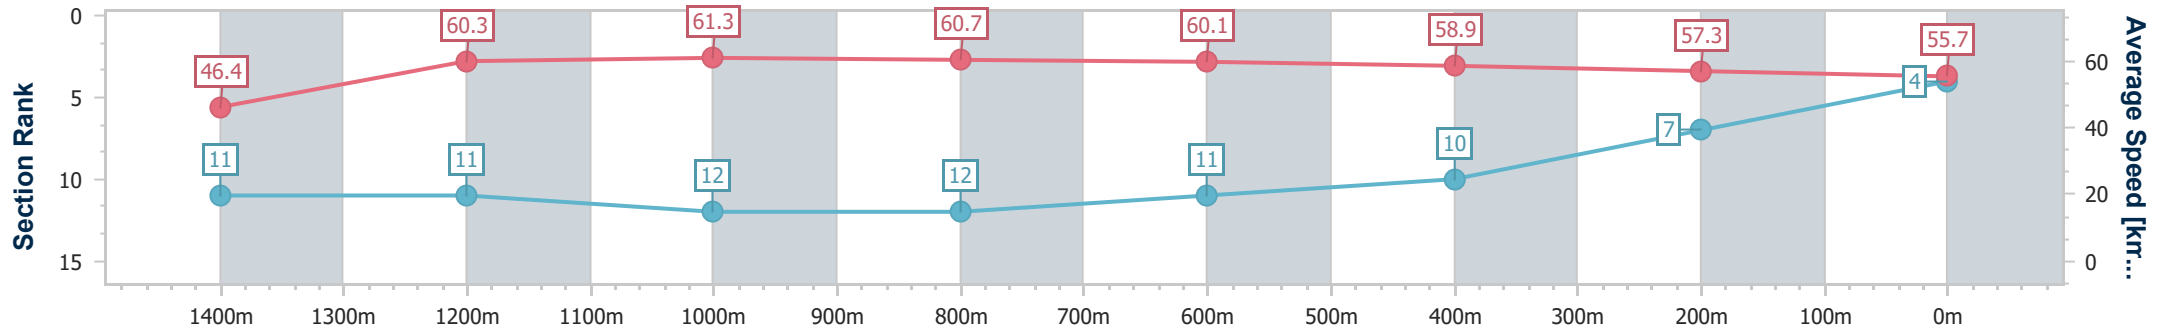

Horse/Jockey Name	Seeress
Final Rank	4
Fastest Section Time (Section)	0:10.89 (Overall)
Top Speed [km/h] (Section)	62.2 (1200m)
Race State	Finished

Aquis Park Gold Coast Poly QLD Professional
Race 7: VALE ROSS TINNISWOOD RATINGS BAND 0 - 58
Handicap - 1540m

11 February 2023 - 16:46

Track Rating: Synthetic , Weather: Fine, Rail Position: True

Section	Overall	1400m	1200m	1000m	800m	600m	400m	200m
Section Times	1:36.88 [4] (0:10.89)	1:25.99 [11] (0:12.11)	1:13.88 [11] (0:11.74)	1:02.14 [12] (0:11.90)	0:50.24 [12] (0:12.11)	0:38.13 [11] (0:12.45)	0:25.68 [10] (0:12.73)	0:12.95 [7] (0:12.95)
Average Speed [km/h]	46.4	60.3	61.3	60.7	60.1	58.9	57.3	55.7
Top Speed [km/h]	60.0	61.5	62.2	61.4	60.8	61.3	58.2	56.5
Avg. Dist. to Rail [m]	5.9	2.0	1.9	1.3	1.8	3.8	5.8	8.1
Avg. Stride Freq. [Hz]	2.3	2.4	2.3	2.3	2.3	2.3	2.3	2.3
Avg. Stride Length [m]	5.5	7.1	7.4	7.4	7.3	7.1	6.9	6.8

- [ ] Ranking at each section and finish
- -.-.- No data available at this section
- NA No data available