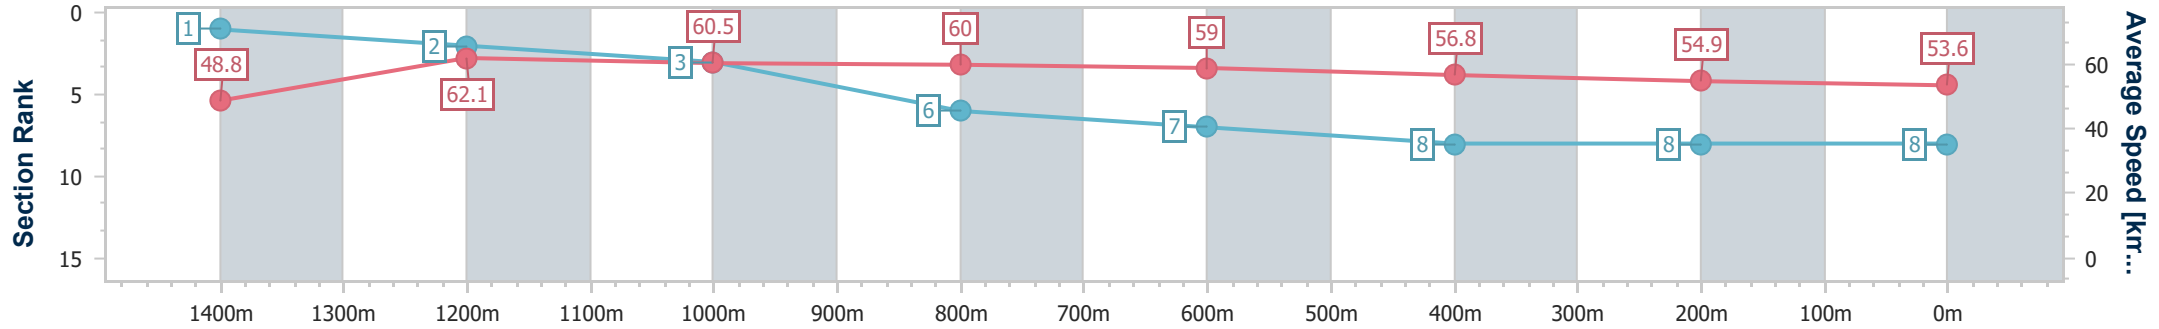

Horse/Jockey Name	Dedors Lad
Final Rank	8
Fastest Section Time (Section)	0:10.36 (Overall)
Top Speed [km/h] (Section)	63.8 (1400m)
Race State	Finished

Aquis Park Gold Coast Poly QLD Professional
Race 7: VALE ROSS TINNISWOOD RATINGS BAND 0 - 58
Handicap - 1540m

11 February 2023 - 16:46

Track Rating: Synthetic , Weather: Fine, Rail Position: True

Section	Overall	1400m	1200m	1000m	800m	600m	400m	200m
Section Times	1:37.75 [8] (0:10.36)	1:27.39 [1] (0:11.80)	1:15.59 [2] (0:11.89)	1:03.70 [3] (0:12.03)	0:51.67 [6] (0:12.22)	0:39.45 [7] (0:12.74)	0:26.71 [8] (0:13.21)	0:13.50 [8] (0:13.50)
Average Speed [km/h]	48.8	62.1	60.5	60.0	59.0	56.8	54.9	53.6
Top Speed [km/h]	63.5	63.8	61.5	61.1	59.8	59.4	55.6	54.4
Avg. Dist. to Rail [m]	9.4	2.3	1.5	1.1	0.5	0.9	3.1	3.3
Avg. Stride Freq. [Hz]	2.4	2.5	2.3	2.3	2.3	2.2	2.2	2.2
Avg. Stride Length [m]	5.6	7.1	7.2	7.2	7.2	7.1	6.9	6.8

- [ ] Ranking at each section and finish
- -.-.- No data available at this section
- NA No data available