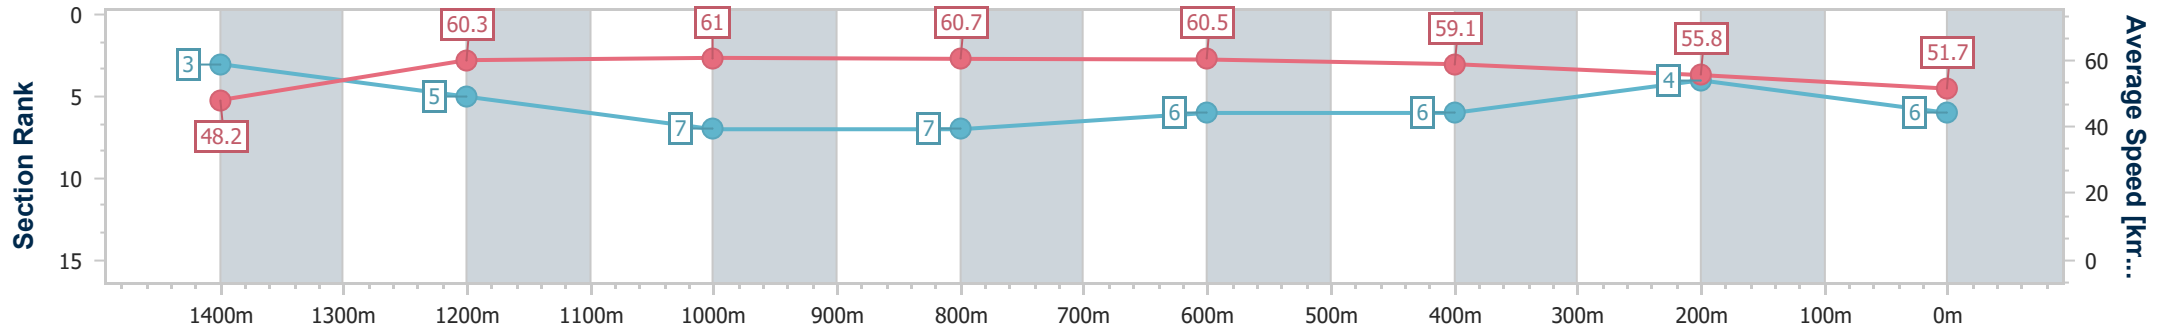

Horse/Jockey Name	Knowitall Jack
Final Rank	6
Fastest Section Time (Section)	0:10.46 (Overall)
Top Speed [km/h] (Section)	62.6 (1200m)
Race State	Finished

Aquis Park Gold Coast Poly QLD Professional
Race 7: VALE ROSS TINNISWOOD RATINGS BAND 0 - 58
Handicap - 1540m

11 February 2023 - 16:46

Track Rating: Synthetic , Weather: Fine, Rail Position: True

Section	Overall	1400m	1200m	1000m	800m	600m	400m	200m
Section Times	1:37.53 [6] (0:10.46)	1:27.07 [3] (0:11.98)	1:15.09 [5] (0:11.81)	1:03.28 [7] (0:11.93)	0:51.35 [7] (0:12.04)	0:39.31 [6] (0:12.33)	0:26.98 [6] (0:13.00)	0:13.98 [4] (0:13.98)
Average Speed [km/h]	48.2	60.3	61.0	60.7	60.5	59.1	55.8	51.7
Top Speed [km/h]	62.3	62.3	62.6	61.5	61.1	61.0	57.1	54.5
Avg. Dist. to Rail [m]	8.0	0.6	1.6	1.8	2.2	2.4	4.7	6.0
Avg. Stride Freq. [Hz]	2.4	2.4	2.3	2.3	2.3	2.3	2.3	2.2
Avg. Stride Length [m]	5.5	7.0	7.1	7.0	7.1	7.1	6.8	6.6

- [ ] Ranking at each section and finish
- -.-.- No data available at this section
- NA No data available