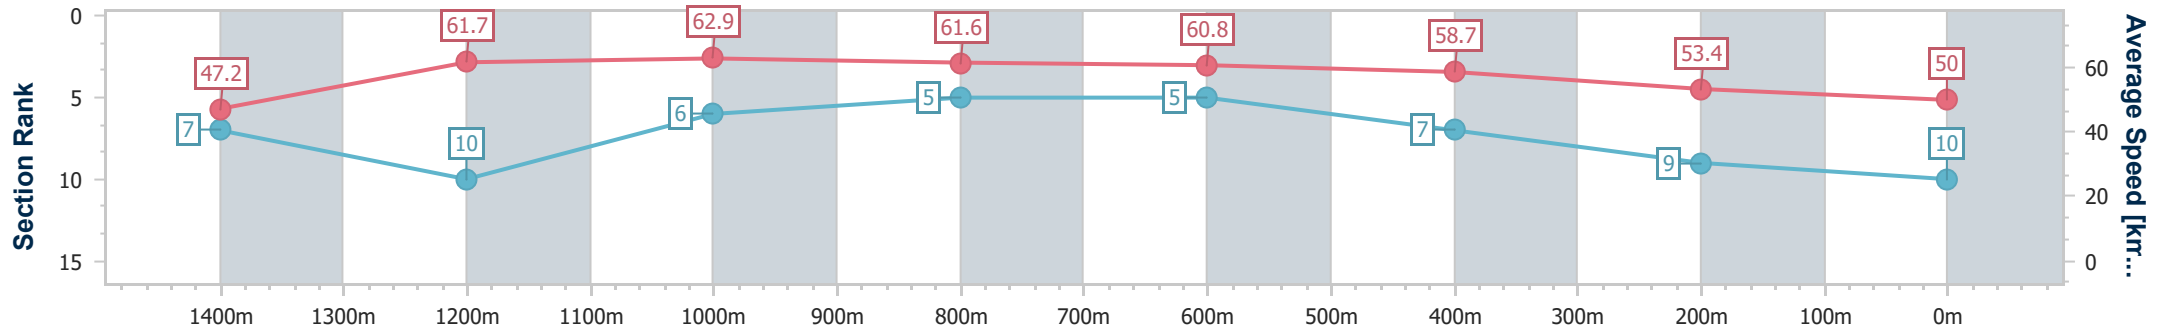

Horse/Jockey Name	Miss Antarctica
Final Rank	10
Fastest Section Time (Section)	0:10.68 (Overall)
Top Speed [km/h] (Section)	63.8 (1200m)
Race State	Finished

Aquis Park Gold Coast Poly QLD Professional
Race 7: VALE ROSS TINNISWOOD RATINGS BAND 0 - 58
Handicap - 1540m

11 February 2023 - 16:46

Track Rating: Synthetic , Weather: Fine, Rail Position: True

Section	Overall	1400m	1200m	1000m	800m	600m	400m	200m
Section Times	1:38.73 [10] (0:10.68)	1:28.05 [7] (0:12.10)	1:15.95 [10] (0:11.45)	1:04.50 [6] (0:11.81)	0:52.69 [5] (0:12.15)	0:40.54 [5] (0:12.51)	0:28.03 [7] (0:13.61)	0:14.42 [9] (0:14.42)
Average Speed [km/h]	47.2	61.7	62.9	61.6	60.8	58.7	53.4	50.0
Top Speed [km/h]	62.0	63.0	63.8	63.1	62.2	61.7	56.2	52.4
Avg. Dist. to Rail [m]	8.2	4.7	6.1	4.2	4.1	4.5	4.3	5.4
Avg. Stride Freq. [Hz]	2.2	2.4	2.4	2.3	2.4	2.3	2.2	2.2
Avg. Stride Length [m]	5.8	7.2	7.3	7.4	7.2	7.0	6.7	6.4

- [ ] Ranking at each section and finish
- -.-.- No data available at this section
- NA No data available