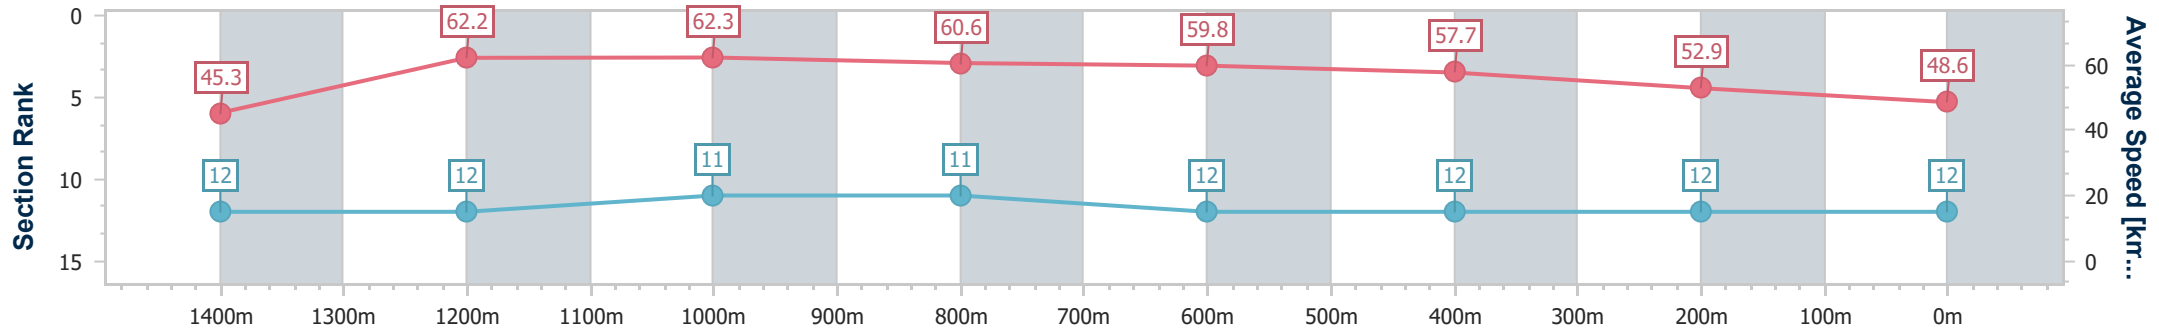

- [] Ranking at each section and finish
- .-.- No data available at this section
- NA No data available

Horse/Jockey Name	Papas Dream
Final Rank	12
Fastest Section Time (Section)	0:11.14 (Overall)
Top Speed [km/h] (Section)	63.6 (1200m)
Race State	Finished

Aquis Park Gold Coast Poly QLD Professional
Race 7: VALE ROSS TINNISWOOD RATINGS BAND 0 - 58
Handicap - 1540m

11 February 2023 - 16:46

Track Rating: Synthetic , Weather: Fine, Rail Position: True

Section	Overall	1400m	1200m	1000m	800m	600m	400m	200m
Section Times	1:40.15 [12] (0:11.14)	1:29.01 [12] (0:11.87)	1:17.14 [12] (0:11.56)	1:05.58 [11] (0:12.00)	0:53.58 [11] (0:12.28)	0:41.30 [12] (0:12.76)	0:28.54 [12] (0:13.73)	0:14.81 [12] (0:14.81)
Average Speed [km/h]	45.3	62.2	62.3	60.6	59.8	57.7	52.9	48.6
Top Speed [km/h]	60.9	63.2	63.6	60.9	60.4	59.4	55.7	50.9
Avg. Dist. to Rail [m]	7.2	3.5	4.0	3.5	4.1	4.6	4.1	4.5
Avg. Stride Freq. [Hz]	2.2	2.3	2.3	2.3	2.3	2.3	2.2	2.1
Avg. Stride Length [m]	5.9	7.4	7.6	7.1	7.2	6.9	6.6	6.4