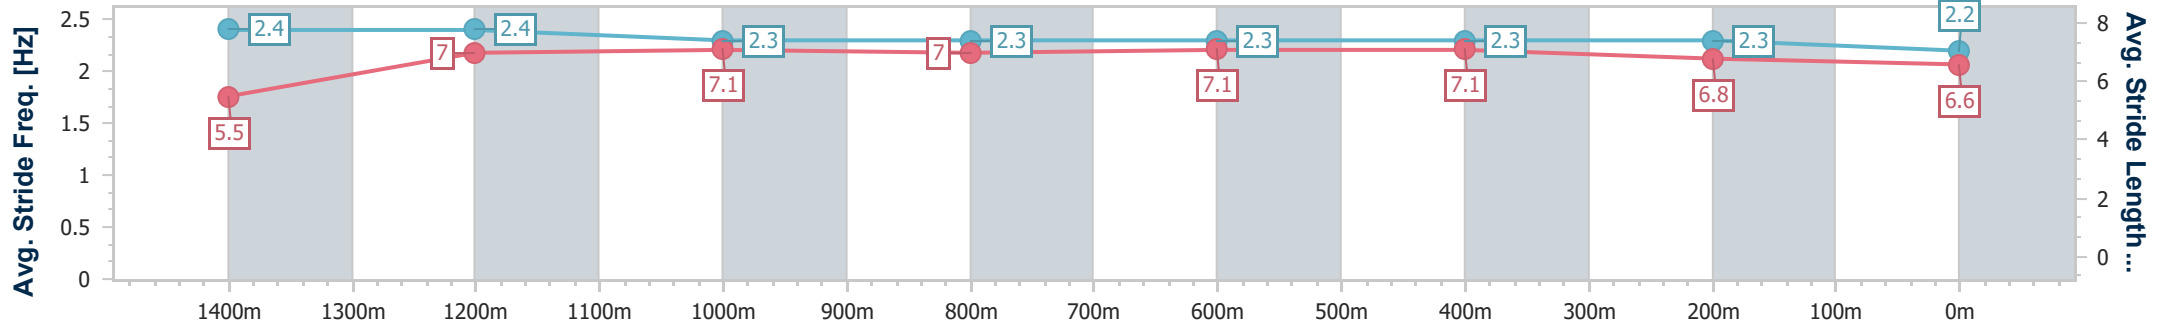

Horse/Jockey Name	Knowitall Jack
Final Rank	6
Fastest Section Time (Section)	0:10.46 (Overall)
Top Speed [km/h] (Section)	62.6 (1200m)
Race State	Finished

Aquis Park Gold Coast Poly QLD Professional
Race 7: VALE ROSS TINNISWOOD RATINGS BAND 0 - 58
Handicap - 1540m

11 February 2023 - 16:46

Track Rating: Synthetic , Weather: Fine, Rail Position: True

Section	Overall	1400m	1200m	1000m	800m	600m	400m	200m
Section Times	1:37.53 [6] (0:10.46)	1:27.07 [3] (0:11.98)	1:15.09 [5] (0:11.81)	1:03.28 [7] (0:11.93)	0:51.35 [7] (0:12.04)	0:39.31 [6] (0:12.33)	0:26.98 [6] (0:13.00)	0:13.98 [4] (0:13.98)
Average Speed [km/h]	48.2	60.3	61.0	60.7	60.5	59.1	55.8	51.7
Top Speed [km/h]	62.3	62.3	62.6	61.5	61.1	61.0	57.1	54.5
Avg. Dist. to Rail [m]	8.0	0.6	1.6	1.8	2.2	2.4	4.7	6.0
Avg. Stride Freq. [Hz]	2.4	2.4	2.3	2.3	2.3	2.3	2.3	2.2
Avg. Stride Length [m]	5.5	7.0	7.1	7.0	7.1	7.1	6.8	6.6

- [ ] Ranking at each section and finish
- -.-.- No data available at this section
- NA No data available