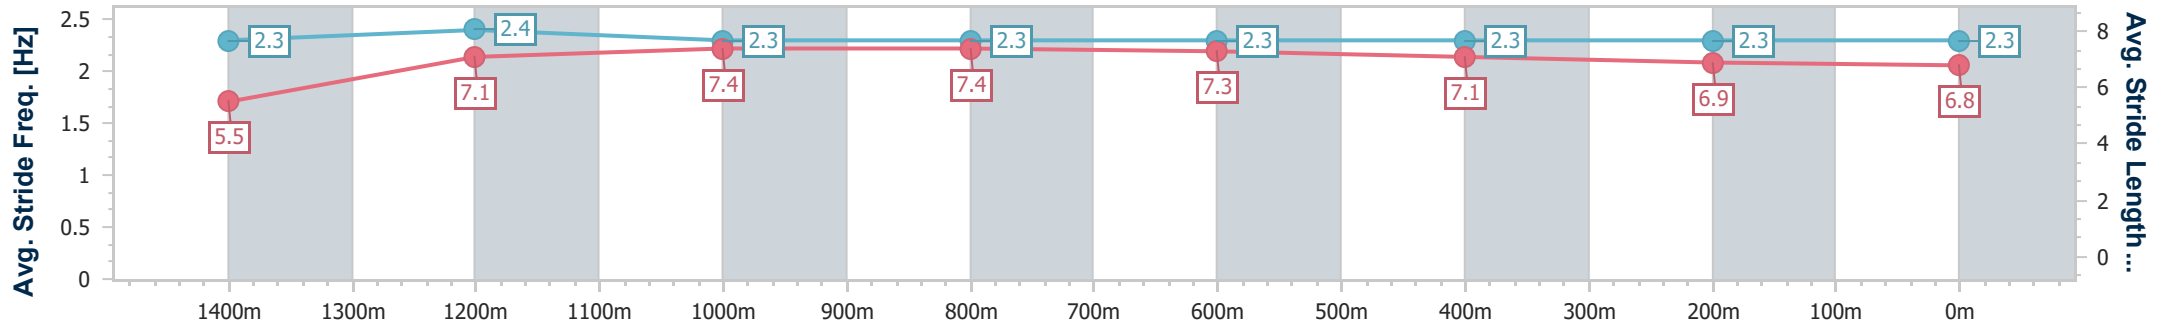

Horse/Jockey Name	Seeress
Final Rank	4
Fastest Section Time (Section)	0:10.89 (Overall)
Top Speed [km/h] (Section)	62.2 (1200m)
Race State	Finished

Aquis Park Gold Coast Poly QLD Professional
Race 7: VALE ROSS TINNISWOOD RATINGS BAND 0 - 58
Handicap - 1540m

11 February 2023 - 16:46

Track Rating: Synthetic , Weather: Fine, Rail Position: True

Section	Overall	1400m	1200m	1000m	800m	600m	400m	200m
Section Times	1:36.88 [4] (0:10.89)	1:25.99 [11] (0:12.11)	1:13.88 [11] (0:11.74)	1:02.14 [12] (0:11.90)	0:50.24 [12] (0:12.11)	0:38.13 [11] (0:12.45)	0:25.68 [10] (0:12.73)	0:12.95 [7] (0:12.95)
Average Speed [km/h]	46.4	60.3	61.3	60.7	60.1	58.9	57.3	55.7
Top Speed [km/h]	60.0	61.5	62.2	61.4	60.8	61.3	58.2	56.5
Avg. Dist. to Rail [m]	5.9	2.0	1.9	1.3	1.8	3.8	5.8	8.1
Avg. Stride Freq. [Hz]	2.3	2.4	2.3	2.3	2.3	2.3	2.3	2.3
Avg. Stride Length [m]	5.5	7.1	7.4	7.4	7.3	7.1	6.9	6.8

- [ ] Ranking at each section and finish
- -.-.- No data available at this section
- NA No data available