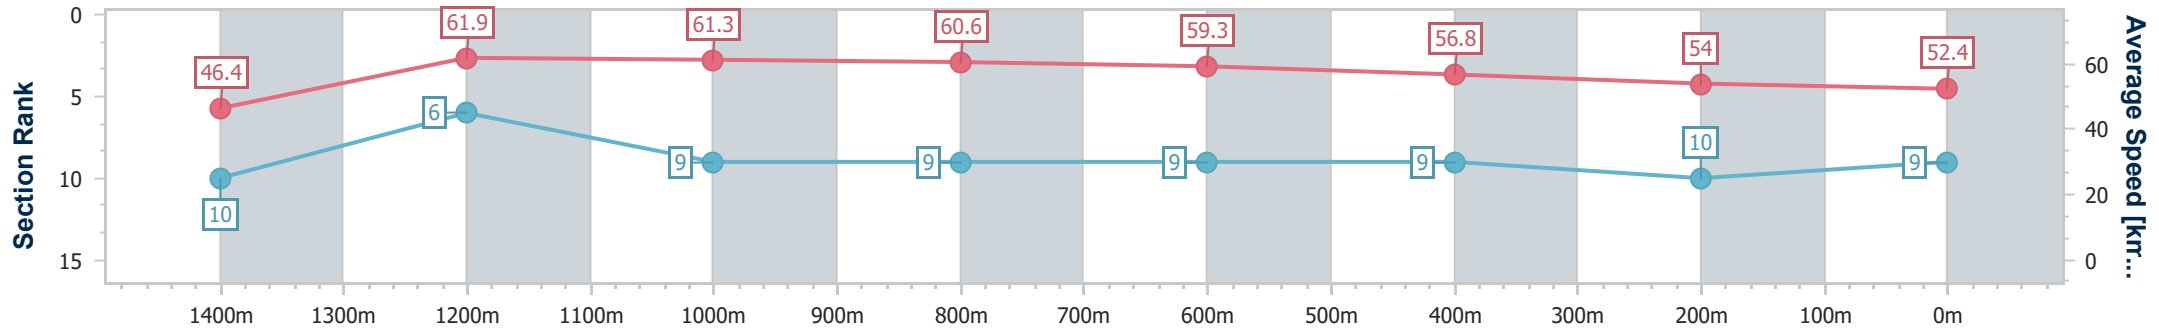

Horse/Jockey Name	Sizzling Diamond
Final Rank	9
Fastest Section Time (Section)	0:10.88 (Overall)
Top Speed [km/h] (Section)	62.8 (1400m)
Race State	Finished

Aquis Park Gold Coast Poly QLD Professional
Race 7: VALE ROSS TINNISWOOD RATINGS BAND 0 - 58
Handicap - 1540m

11 February 2023 - 16:46

Track Rating: Synthetic , Weather: Fine, Rail Position: True

Section	Overall	1400m	1200m	1000m	800m	600m	400m	200m
Section Times	1:38.35 [9] (0:10.88)	1:27.47 [10] (0:11.78)	1:15.69 [6] (0:11.76)	1:03.93 [9] (0:11.90)	0:52.03 [9] (0:12.20)	0:39.83 [9] (0:12.69)	0:27.14 [9] (0:13.36)	0:13.78 [10] (0:13.78)
Average Speed [km/h]	46.4	61.9	61.3	60.6	59.3	56.8	54.0	52.4
Top Speed [km/h]	61.3	62.8	62.3	61.2	60.6	59.8	55.4	53.4
Avg. Dist. to Rail [m]	4.7	1.6	1.4	1.0	1.0	0.4	2.3	3.7
Avg. Stride Freq. [Hz]	2.3	2.5	2.4	2.4	2.4	2.4	2.3	2.3
Avg. Stride Length [m]	5.5	6.9	7.0	7.1	6.9	6.7	6.4	6.3

- [ ] Ranking at each section and finish
- -.-.- No data available at this section
- NA No data available