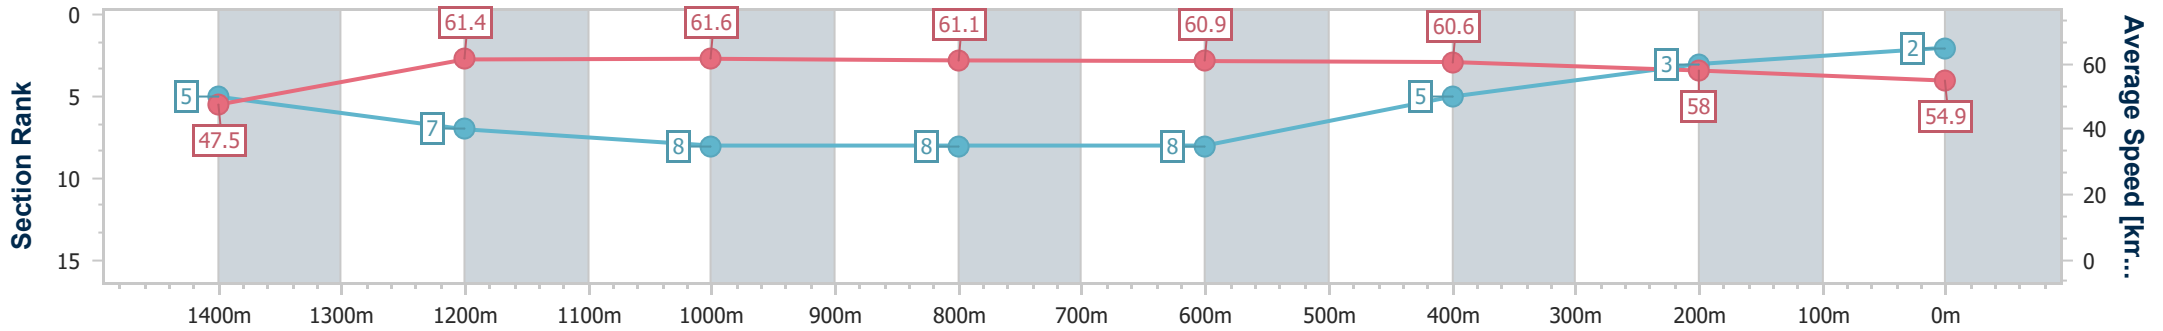

Horse/Jockey Name	Art Heist
Final Rank	2
Fastest Section Time (Section)	0:10.62 (Overall)
Top Speed [km/h] (Section)	63.4 (Overall)
Race State	Finished

Aquis Park Gold Coast Poly QLD Professional
Race 7: VALE ROSS TINNISWOOD RATINGS BAND 0 - 58
Handicap - 1540m

11 February 2023 - 16:46

Track Rating: Synthetic , Weather: Fine, Rail Position: True

Section	Overall	1400m	1200m	1000m	800m	600m	400m	200m
Section Times	1:36.16 [2] (0:10.62)	1:25.54 [5] (0:12.01)	1:13.53 [7] (0:11.69)	1:01.84 [8] (0:11.91)	0:49.93 [8] (0:12.04)	0:37.89 [8] (0:12.18)	0:25.71 [5] (0:12.56)	0:13.15 [3] (0:13.15)
Average Speed [km/h]	47.5	61.4	61.6	61.1	60.9	60.6	58.0	54.9
Top Speed [km/h]	63.4	63.2	63.3	61.7	62.1	62.7	58.6	57.1
Avg. Dist. to Rail [m]	7.1	3.1	4.3	3.8	3.7	5.0	6.7	8.4
Avg. Stride Freq. [Hz]	2.3	2.5	2.5	2.4	2.4	2.5	2.5	2.4
Avg. Stride Length [m]	5.7	6.9	6.9	7.0	7.0	6.8	6.5	6.3

- [ ] Ranking at each section and finish
- -.-.- No data available at this section
- NA No data available