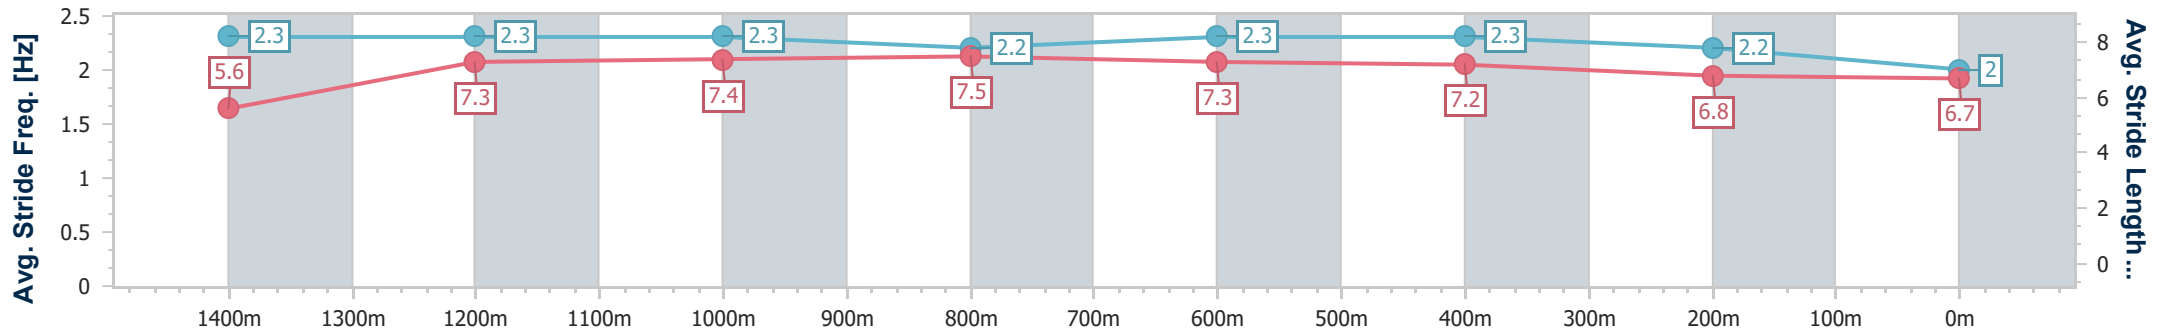

- [] Ranking at each section and finish
- .-.- No data available at this section
- NA No data available

Horse/Jockey Name	Lexington Lad
Final Rank	11
Fastest Section Time (Section)	0:10.66 (Overall)
Top Speed [km/h] (Section)	62.7 (1200m)
Race State	Finished

Aquis Park Gold Coast Poly QLD Professional
 Race 7: VALE ROSS TINNISWOOD RATINGS BAND 0 - 58
 Handicap - 1540m

11 February 2023 - 16:46

Track Rating: Synthetic , Weather: Fine, Rail Position: True

Section	Overall	1400m	1200m	1000m	800m	600m	400m	200m
Section Times	1:39.67 [11] (0:10.66)	1:29.01 [6] (0:12.04)	1:16.97 [8] (0:11.79)	1:05.18 [10] (0:12.05)	0:53.13 [10] (0:12.26)	0:40.87 [10] (0:12.66)	0:28.21 [11] (0:13.54)	0:14.67 [11] (0:14.67)
Average Speed [km/h]	47.3	60.9	61.0	60.1	59.5	58.0	53.7	49.3
Top Speed [km/h]	62.0	61.5	62.7	61.2	60.1	60.4	56.2	51.0
Avg. Dist. to Rail [m]	5.1	2.1	3.7	2.6	2.7	4.3	5.0	6.4
Avg. Stride Freq. [Hz]	2.3	2.3	2.3	2.2	2.3	2.3	2.2	2.0
Avg. Stride Length [m]	5.6	7.3	7.4	7.5	7.3	7.2	6.8	6.7