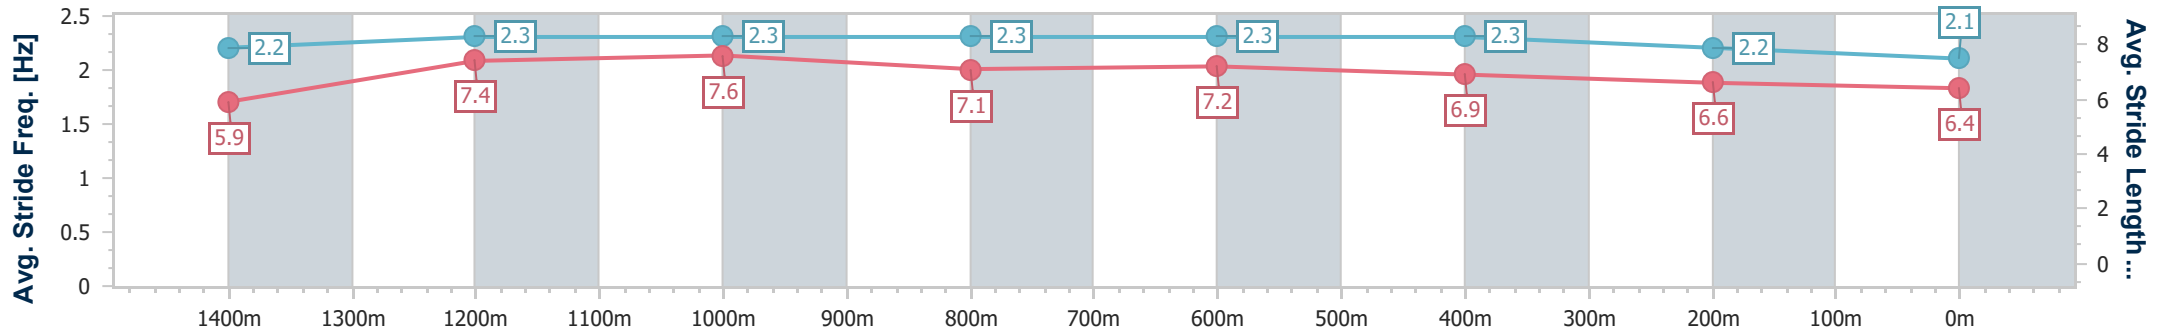

- [] Ranking at each section and finish
- .-.- No data available at this section
- NA No data available

Horse/Jockey Name	Papas Dream
Final Rank	12
Fastest Section Time (Section)	0:11.14 (Overall)
Top Speed [km/h] (Section)	63.6 (1200m)
Race State	Finished

Aquis Park Gold Coast Poly QLD Professional
Race 7: VALE ROSS TINNISWOOD RATINGS BAND 0 - 58
Handicap - 1540m

11 February 2023 - 16:46

Track Rating: Synthetic , Weather: Fine, Rail Position: True

Section	Overall	1400m	1200m	1000m	800m	600m	400m	200m
Section Times	1:40.15 [12] (0:11.14)	1:29.01 [12] (0:11.87)	1:17.14 [12] (0:11.56)	1:05.58 [11] (0:12.00)	0:53.58 [11] (0:12.28)	0:41.30 [12] (0:12.76)	0:28.54 [12] (0:13.73)	0:14.81 [12] (0:14.81)
Average Speed [km/h]	45.3	62.2	62.3	60.6	59.8	57.7	52.9	48.6
Top Speed [km/h]	60.9	63.2	63.6	60.9	60.4	59.4	55.7	50.9
Avg. Dist. to Rail [m]	7.2	3.5	4.0	3.5	4.1	4.6	4.1	4.5
Avg. Stride Freq. [Hz]	2.2	2.3	2.3	2.3	2.3	2.3	2.2	2.1
Avg. Stride Length [m]	5.9	7.4	7.6	7.1	7.2	6.9	6.6	6.4

- [] Ranking at each section and finish
- .-.- No data available at this section
- NA No data available