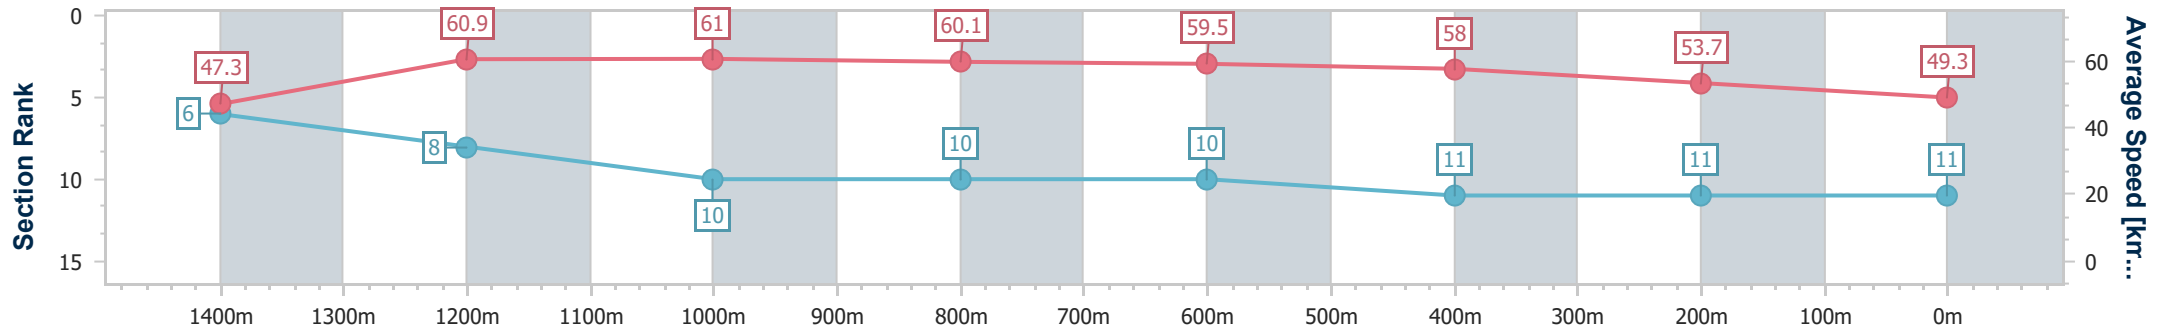

Horse/Jockey Name	Lexington Lad
Final Rank	11
Fastest Section Time (Section)	0:10.66 (Overall)
Top Speed [km/h] (Section)	62.7 (1200m)
Race State	Finished

Aquis Park Gold Coast Poly QLD Professional
Race 7: VALE ROSS TINNISWOOD RATINGS BAND 0 - 58
Handicap - 1540m

11 February 2023 - 16:46

Track Rating: Synthetic , Weather: Fine, Rail Position: True

Section	Overall	1400m	1200m	1000m	800m	600m	400m	200m
Section Times	1:39.67 [11] (0:10.66)	1:29.01 [6] (0:12.04)	1:16.97 [8] (0:11.79)	1:05.18 [10] (0:12.05)	0:53.13 [10] (0:12.26)	0:40.87 [10] (0:12.66)	0:28.21 [11] (0:13.54)	0:14.67 [11] (0:14.67)
Average Speed [km/h]	47.3	60.9	61.0	60.1	59.5	58.0	53.7	49.3
Top Speed [km/h]	62.0	61.5	62.7	61.2	60.1	60.4	56.2	51.0
Avg. Dist. to Rail [m]	5.1	2.1	3.7	2.6	2.7	4.3	5.0	6.4
Avg. Stride Freq. [Hz]	2.3	2.3	2.3	2.2	2.3	2.3	2.2	2.0
Avg. Stride Length [m]	5.6	7.3	7.4	7.5	7.3	7.2	6.8	6.7

- [ ] Ranking at each section and finish
- -.-.- No data available at this section
- NA No data available