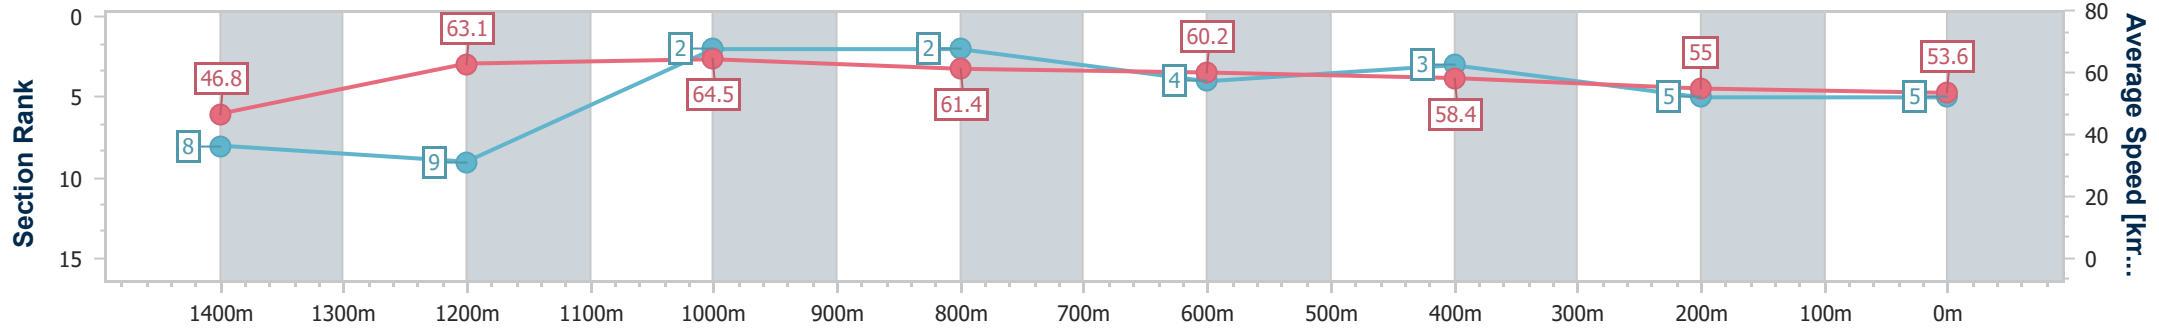

Horse/Jockey Name	Capiteel
Final Rank	5
Fastest Section Time (Section)	0:10.79 (Overall)
Top Speed [km/h] (Section)	65.5 (1200m)
Race State	Finished

Aquis Park Gold Coast Poly QLD Professional
Race 7: VALE ROSS TINNISWOOD RATINGS BAND 0 - 58
Handicap - 1540m

11 February 2023 - 16:46

Track Rating: Synthetic , Weather: Fine, Rail Position: True

Section	Overall	1400m	1200m	1000m	800m	600m	400m	200m
Section Times	1:36.98 [5] (0:10.79)	1:26.19 [8] (0:11.94)	1:14.25 [9] (0:11.16)	1:03.09 [2] (0:11.85)	0:51.24 [2] (0:12.15)	0:39.09 [4] (0:12.46)	0:26.63 [3] (0:13.17)	0:13.46 [5] (0:13.46)
Average Speed [km/h]	46.8	63.1	64.5	61.4	60.2	58.4	55.0	53.6
Top Speed [km/h]	62.7	64.0	65.5	63.1	60.7	60.4	55.8	54.5
Avg. Dist. to Rail [m]	11.5	5.9	7.8	3.5	2.9	2.4	3.0	3.9
Avg. Stride Freq. [Hz]	2.3	2.4	2.4	2.3	2.3	2.3	2.3	2.2
Avg. Stride Length [m]	5.6	7.4	7.4	7.4	7.3	7.1	6.8	6.7

- [ ] Ranking at each section and finish
- -.-.-.- No data available at this section
- NA No data available