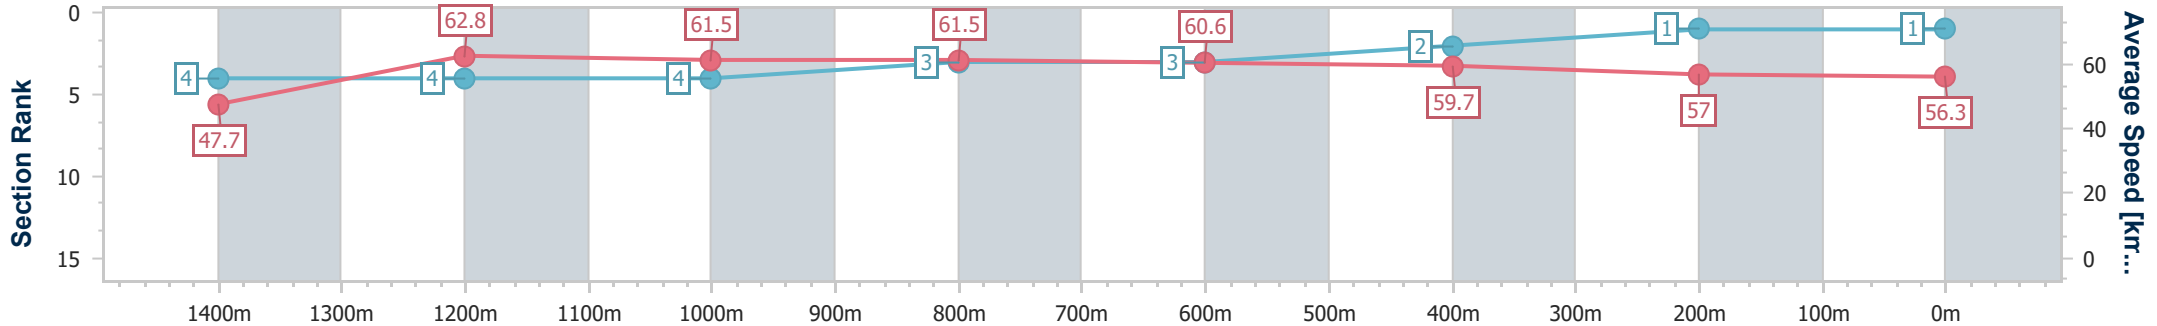

Horse/Jockey Name	Wowit's Willywonka
Final Rank	1
Fastest Section Time (Section)	0:10.57 (Overall)
Top Speed [km/h] (Section)	63.7 (1400m)
Race State	Finished

Aquis Park Gold Coast Poly QLD Professional
Race 7: VALE ROSS TINNISWOOD RATINGS BAND 0 - 58
Handicap - 1540m

11 February 2023 - 16:46

Track Rating: Synthetic , Weather: Fine, Rail Position: True

Section	Overall	1400m	1200m	1000m	800m	600m	400m	200m
Section Times	1:35.75 [1] (0:10.57)	1:25.18 [4] (0:11.78)	1:13.40 [4] (0:11.71)	1:01.69 [4] (0:11.78)	0:49.91 [3] (0:12.11)	0:37.80 [3] (0:12.25)	0:25.55 [2] (0:12.71)	0:12.84 [1] (0:12.84)
Average Speed [km/h]	47.7	62.8	61.5	61.5	60.6	59.7	57.0	56.3
Top Speed [km/h]	62.7	63.7	62.8	62.5	61.1	61.1	58.3	57.3
Avg. Dist. to Rail [m]	10.9	3.4	2.4	2.2	3.4	3.7	3.9	4.6
Avg. Stride Freq. [Hz]	2.3	2.3	2.3	2.2	2.2	2.2	2.2	2.1
Avg. Stride Length [m]	5.8	7.5	7.6	7.6	7.5	7.5	7.3	7.2

- [ ] Ranking at each section and finish
- -.-.- No data available at this section
- NA No data available