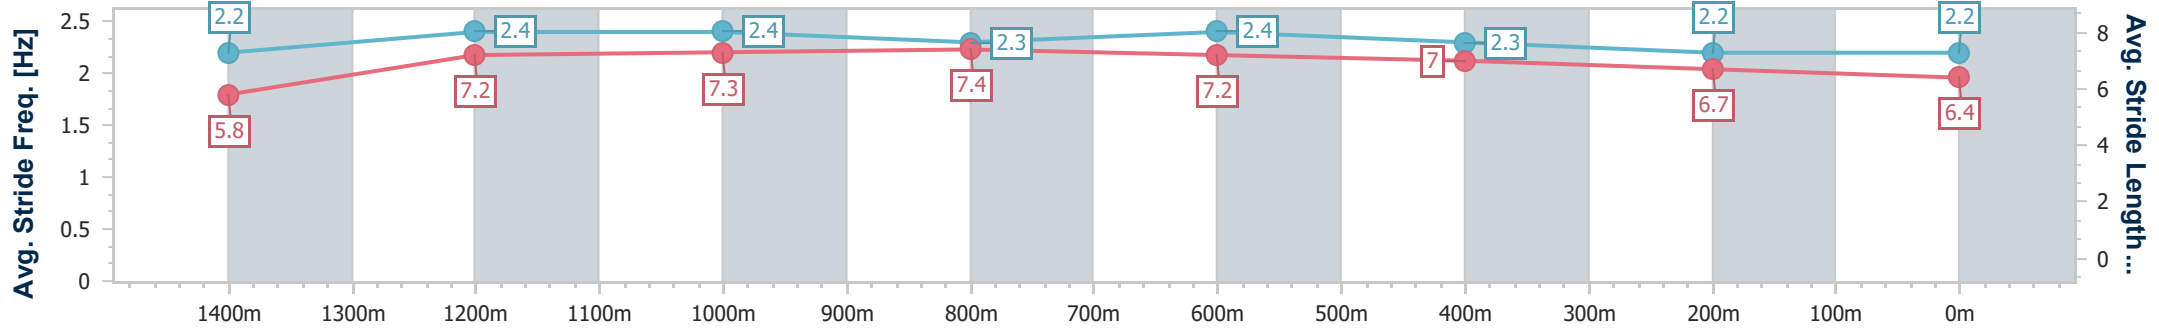

Horse/Jockey Name	Miss Antarctica
Final Rank	10
Fastest Section Time (Section)	0:10.68 (Overall)
Top Speed [km/h] (Section)	63.8 (1200m)
Race State	Finished

Aquis Park Gold Coast Poly QLD Professional
Race 7: VALE ROSS TINNISWOOD RATINGS BAND 0 - 58
Handicap - 1540m

11 February 2023 - 16:46

Track Rating: Synthetic , Weather: Fine, Rail Position: True

Section	Overall	1400m	1200m	1000m	800m	600m	400m	200m
Section Times	1:38.73 [10] (0:10.68)	1:28.05 [7] (0:12.10)	1:15.95 [10] (0:11.45)	1:04.50 [6] (0:11.81)	0:52.69 [5] (0:12.15)	0:40.54 [5] (0:12.51)	0:28.03 [7] (0:13.61)	0:14.42 [9] (0:14.42)
Average Speed [km/h]	47.2	61.7	62.9	61.6	60.8	58.7	53.4	50.0
Top Speed [km/h]	62.0	63.0	63.8	63.1	62.2	61.7	56.2	52.4
Avg. Dist. to Rail [m]	8.2	4.7	6.1	4.2	4.1	4.5	4.3	5.4
Avg. Stride Freq. [Hz]	2.2	2.4	2.4	2.3	2.4	2.3	2.2	2.2
Avg. Stride Length [m]	5.8	7.2	7.3	7.4	7.2	7.0	6.7	6.4

- [ ] Ranking at each section and finish
- -.-.- No data available at this section
- NA No data available