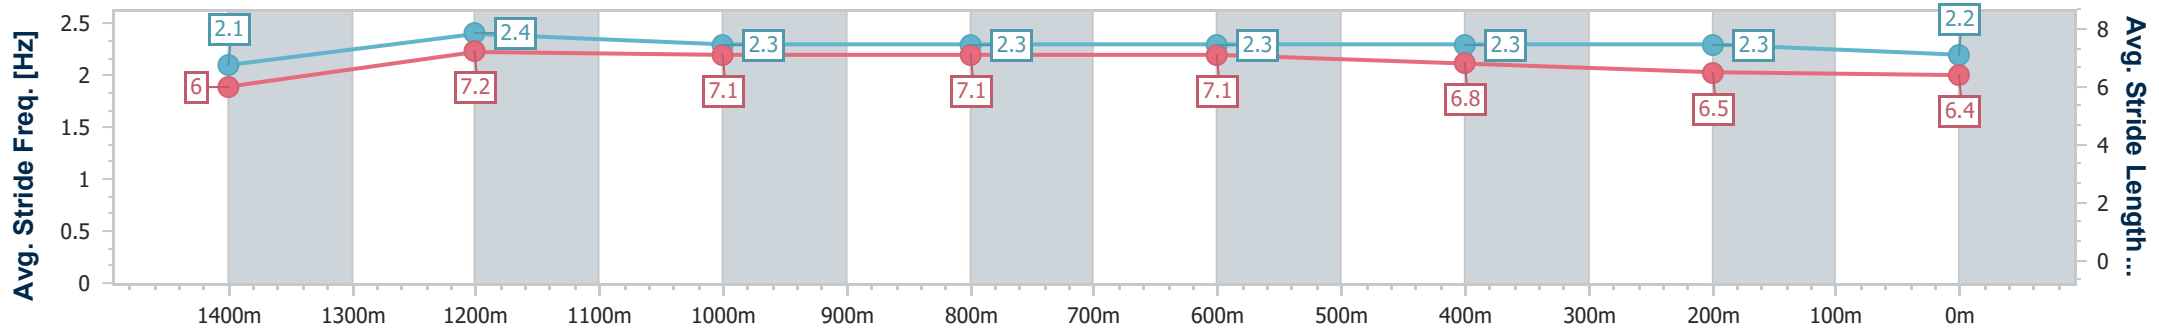

Horse/Jockey Name	Lexi's Choice
Final Rank	7
Fastest Section Time (Section)	0:10.88 (Overall)
Top Speed [km/h] (Section)	63.6 (1400m)
Race State	Finished

Aquis Park Gold Coast Poly QLD Professional
Race 7: VALE ROSS TINNISWOOD RATINGS BAND 0 - 58
Handicap - 1540m

11 February 2023 - 16:46

Track Rating: Synthetic , Weather: Fine, Rail Position: True

Section	Overall	1400m	1200m	1000m	800m	600m	400m	200m
Section Times	1:37.57 [7] (0:10.88)	1:26.69 [9] (0:11.46)	1:15.23 [3] (0:11.79)	1:03.44 [5] (0:11.84)	0:51.60 [4] (0:12.03)	0:39.57 [2] (0:12.52)	0:27.05 [4] (0:13.29)	0:13.76 [6] (0:13.76)
Average Speed [km/h]	46.3	62.8	61.0	60.8	60.0	57.7	54.3	52.5
Top Speed [km/h]	62.6	63.6	62.6	61.3	60.7	60.0	55.7	53.8
Avg. Dist. to Rail [m]	3.4	0.4	0.7	0.4	0.4	0.5	1.8	4.6
Avg. Stride Freq. [Hz]	2.1	2.4	2.3	2.3	2.3	2.3	2.3	2.2
Avg. Stride Length [m]	6.0	7.2	7.1	7.1	7.1	6.8	6.5	6.4

- [ ] Ranking at each section and finish
- -.-.- No data available at this section
- NA No data available