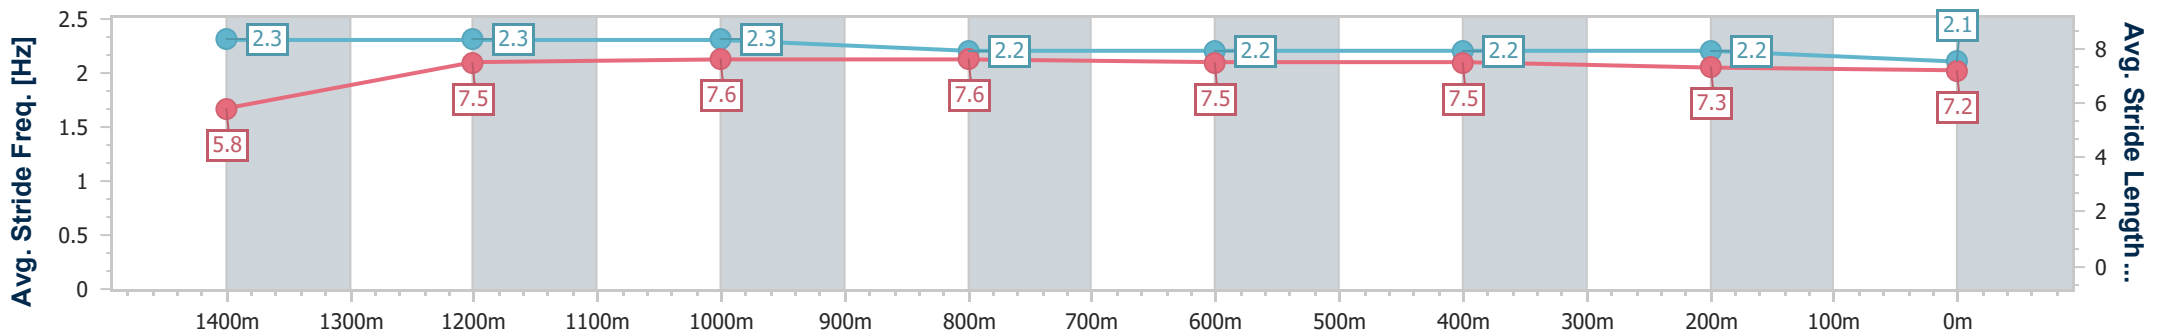

Horse/Jockey Name	Wowit's Willywonka
Final Rank	1
Fastest Section Time (Section)	0:10.57 (Overall)
Top Speed [km/h] (Section)	63.7 (1400m)
Race State	Finished

Aquis Park Gold Coast Poly QLD Professional
Race 7: VALE ROSS TINNISWOOD RATINGS BAND 0 - 58
Handicap - 1540m

11 February 2023 - 16:46

Track Rating: Synthetic , Weather: Fine, Rail Position: True

Section	Overall	1400m	1200m	1000m	800m	600m	400m	200m
Section Times	1:35.75 [1] (0:10.57)	1:25.18 [4] (0:11.78)	1:13.40 [4] (0:11.71)	1:01.69 [4] (0:11.78)	0:49.91 [3] (0:12.11)	0:37.80 [3] (0:12.25)	0:25.55 [2] (0:12.71)	0:12.84 [1] (0:12.84)
Average Speed [km/h]	47.7	62.8	61.5	61.5	60.6	59.7	57.0	56.3
Top Speed [km/h]	62.7	63.7	62.8	62.5	61.1	61.1	58.3	57.3
Avg. Dist. to Rail [m]	10.9	3.4	2.4	2.2	3.4	3.7	3.9	4.6
Avg. Stride Freq. [Hz]	2.3	2.3	2.3	2.2	2.2	2.2	2.2	2.1
Avg. Stride Length [m]	5.8	7.5	7.6	7.6	7.5	7.5	7.3	7.2

- [ ] Ranking at each section and finish
- -.-.- No data available at this section
- NA No data available