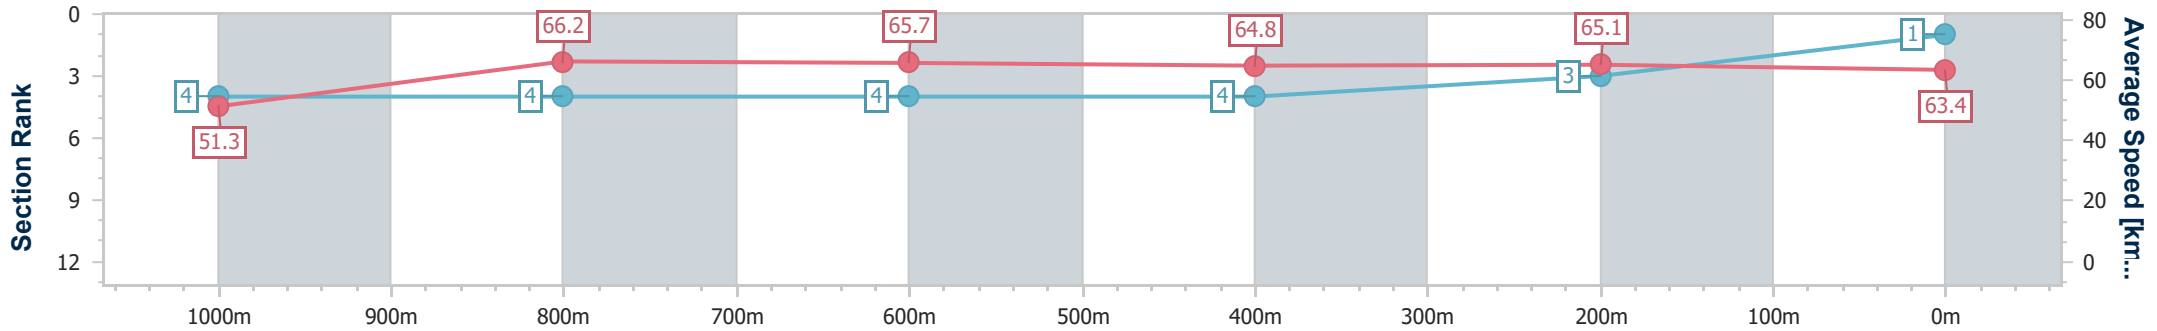

Horse/Jockey Name	Sabalenka
Final Rank	1
Fastest Section Time (Section)	0:10.83 (1000m)
Top Speed [km/h] (Section)	67.3 (1000m)
Race State	Finished

Ipswich QLD Professional
Race 7: ST PATRICK'S RACES 18 MARCH Class 2 Handicap - 1200m

09 February 2023 - 17:31

Track Rating: Good 3, Weather: overcast, Rail Position: +2m Entire

Section	Overall	1000m	800m	600m	400m	200m
Section Times	1:09.22 [1] (0:14.04)	0:55.18 [4] (0:10.83)	0:44.35 [4] (0:10.88)	0:33.47 [4] (0:11.07)	0:22.40 [4] (0:11.06)	0:11.34 [3] (0:11.34)
Average Speed [km/h]	51.3	66.2	65.7	64.8	65.1	63.4
Top Speed [km/h]	67.3	67.3	66.5	66.3	66.0	66.4
Avg. Dist. to Rail [m]	3.1	1.9	1.7	0.9	0.2	0.7
Avg. Stride Freq. [Hz]	2.4	2.4	2.4	2.4	2.4	2.4
Avg. Stride Length [m]	5.9	7.2	7.4	7.3	7.3	7.3

- [ ] Ranking at each section and finish
- -.-.- No data available at this section
- NA No data available