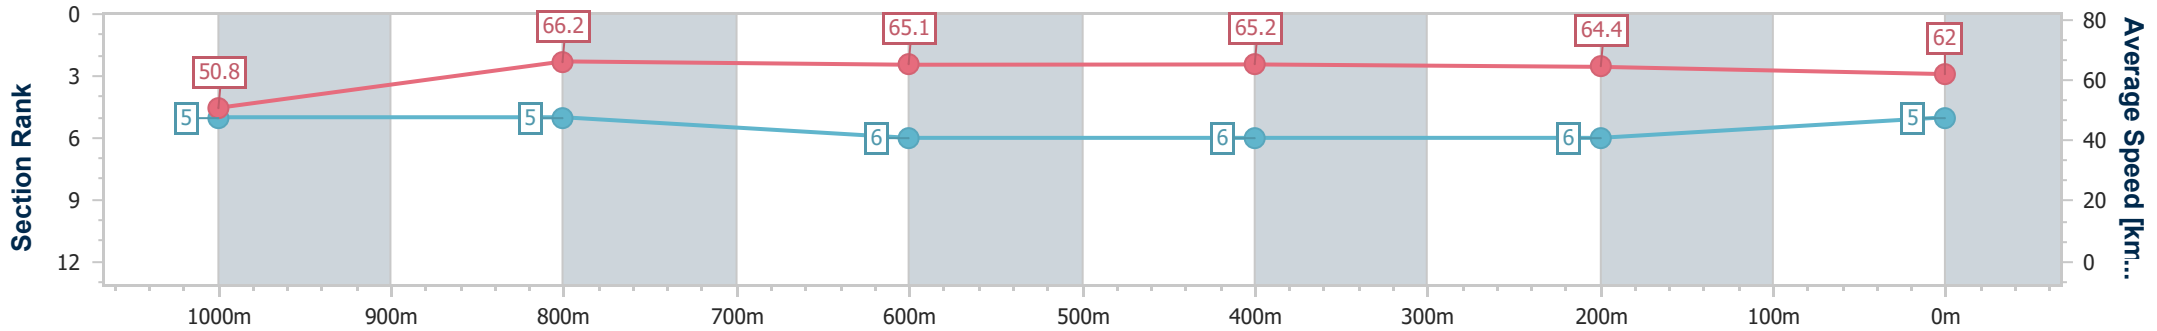

Horse/Jockey Name	Jungle Beat
Final Rank	5
Fastest Section Time (Section)	0:10.85 (1000m)
Top Speed [km/h] (Section)	67.7 (Overall)
Race State	Finished

Ipswich QLD Professional
Race 7: ST PATRICK'S RACES 18 MARCH Class 2 Handicap - 1200m

09 February 2023 - 17:31

Track Rating: Good 3, Weather: overcast, Rail Position: +2m Entire

Section	Overall	1000m	800m	600m	400m	200m
Section Times	1:09.92 [5] (0:14.17)	0:55.75 [5] (0:10.85)	0:44.90 [5] (0:10.99)	0:33.91 [6] (0:11.05)	0:22.86 [6] (0:11.26)	0:11.60 [6] (0:11.60)
Average Speed [km/h]	50.8	66.2	65.1	65.2	64.4	62.0
Top Speed [km/h]	67.7	67.6	66.2	66.0	64.9	63.8
Avg. Dist. to Rail [m]	5.0	1.0	1.4	0.5	3.4	8.2
Avg. Stride Freq. [Hz]	2.2	2.3	2.2	2.3	2.2	2.2
Avg. Stride Length [m]	6.5	8.0	8.1	8.1	7.9	7.7

- [ ] Ranking at each section and finish
- -.-.- No data available at this section
- NA No data available