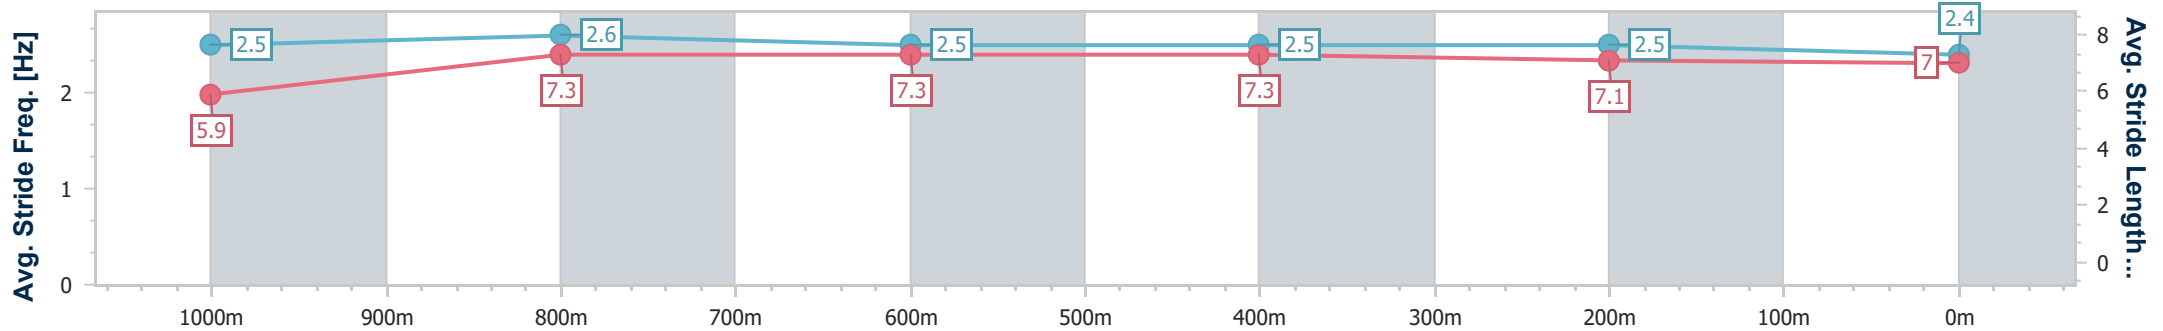

Horse/Jockey Name	Xtra Gear
Final Rank	3
Fastest Section Time (Section)	0:10.54 (1000m)
Top Speed [km/h] (Section)	68.7 (Overall)
Race State	Finished

Ipswich QLD Professional
Race 7: ST PATRICK'S RACES 18 MARCH Class 2 Handicap - 1200m

09 February 2023 - 17:31

Track Rating: Good 3, Weather: overcast, Rail Position: +2m Entire

Section	Overall	1000m	800m	600m	400m	200m
Section Times	1:09.69 [3] (0:13.88)	0:55.81 [1] (0:10.54)	0:45.27 [1] (0:10.88)	0:34.39 [1] (0:11.08)	0:23.31 [1] (0:11.34)	0:11.97 [2] (0:11.97)
Average Speed [km/h]	51.9	67.8	65.4	64.6	63.6	60.2
Top Speed [km/h]	68.7	68.4	67.6	65.2	64.3	62.4
Avg. Dist. to Rail [m]	0.8	2.7	3.0	1.0	1.4	3.6
Avg. Stride Freq. [Hz]	2.5	2.6	2.5	2.5	2.5	2.4
Avg. Stride Length [m]	5.9	7.3	7.3	7.3	7.1	7.0

- [ ] Ranking at each section and finish
- -.-.- No data available at this section
- NA No data available