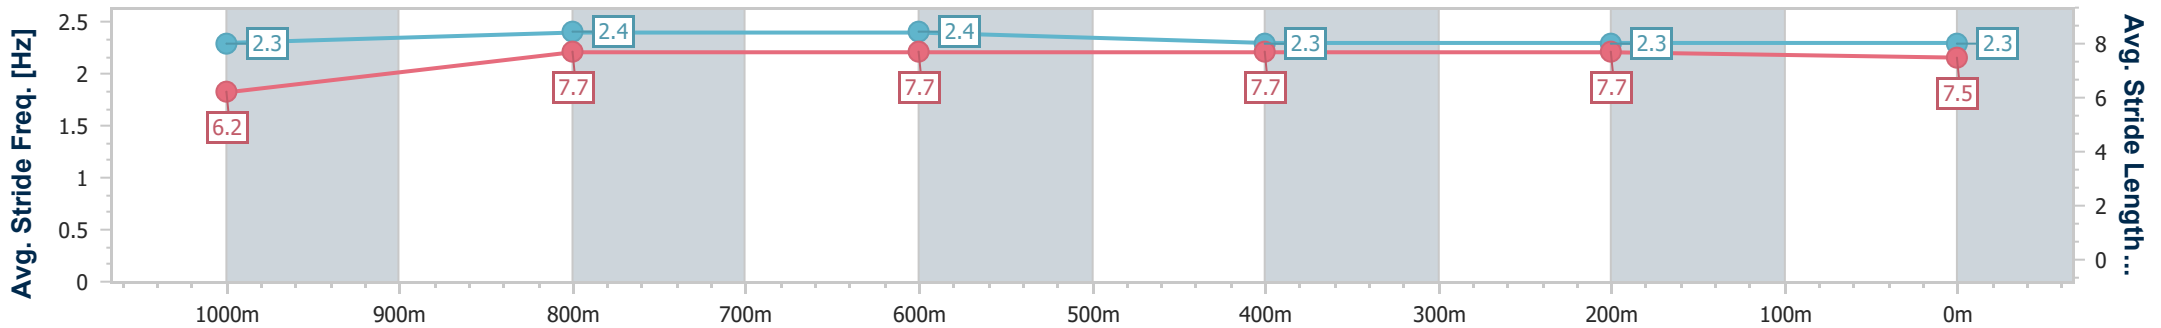

Horse/Jockey Name	Millward
Final Rank	4
Fastest Section Time (Section)	0:10.78 (800m)
Top Speed [km/h] (Section)	67.6 (1000m)
Race State	Finished

Ipswich QLD Professional
Race 7: ST PATRICK'S RACES 18 MARCH Class 2 Handicap - 1200m

09 February 2023 - 17:31

Track Rating: Good 3, Weather: overcast, Rail Position: +2m Entire

Section	Overall	1000m	800m	600m	400m	200m
Section Times	1:09.86 [4] (0:14.48)	0:55.38 [6] (0:10.85)	0:44.53 [6] (0:10.78)	0:33.75 [5] (0:11.00)	0:22.75 [5] (0:11.23)	0:11.52 [5] (0:11.52)
Average Speed [km/h]	49.8	66.0	66.1	65.1	64.9	62.3
Top Speed [km/h]	67.3	67.6	67.1	66.3	66.2	64.5
Avg. Dist. to Rail [m]	3.8	1.8	2.9	1.4	4.1	9.1
Avg. Stride Freq. [Hz]	2.3	2.4	2.4	2.3	2.3	2.3
Avg. Stride Length [m]	6.2	7.7	7.7	7.7	7.7	7.5

- [ ] Ranking at each section and finish
- -.-.- No data available at this section
- NA No data available