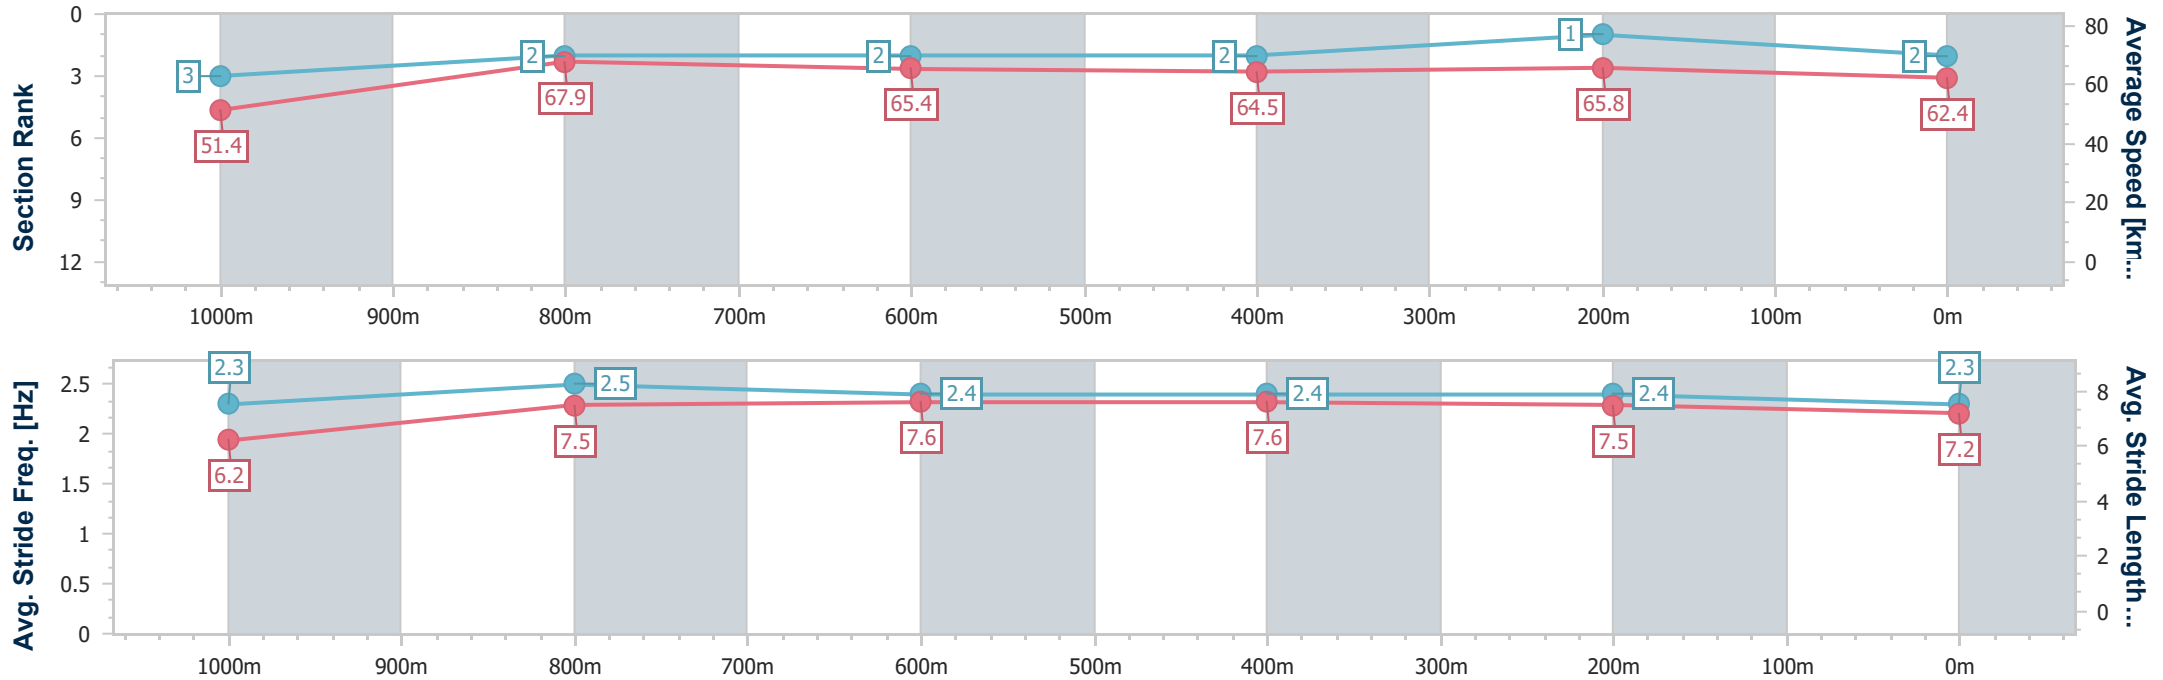

Horse/Jockey Name	Greek Star
Final Rank	2
Fastest Section Time (Section)	0:10.60 (1000m)
Top Speed [km/h] (Section)	69.2 (1000m)
Race State	Finished

Ipswich QLD Professional
Race 7: ST PATRICK'S RACES 18 MARCH Class 2 Handicap - 1200m

09 February 2023 - 17:31

Track Rating: Good 3, Weather: overcast, Rail Position: +2m Entire

Section	Overall	1000m	800m	600m	400m	200m
Section Times	1:09.39 [2] (0:14.01)	0:55.38 [3] (0:10.60)	0:44.78 [2] (0:11.02)	0:33.76 [2] (0:11.19)	0:22.57 [2] (0:11.04)	0:11.53 [1] (0:11.53)
Average Speed [km/h]	51.4	67.9	65.4	64.5	65.8	62.4
Top Speed [km/h]	68.6	69.2	66.4	65.8	67.2	64.5
Avg. Dist. to Rail [m]	6.6	0.9	0.5	1.2	3.8	6.3
Avg. Stride Freq. [Hz]	2.3	2.5	2.4	2.4	2.4	2.3
Avg. Stride Length [m]	6.2	7.5	7.6	7.6	7.5	7.2

- [ ] Ranking at each section and finish
- -.-.- No data available at this section
- NA No data available