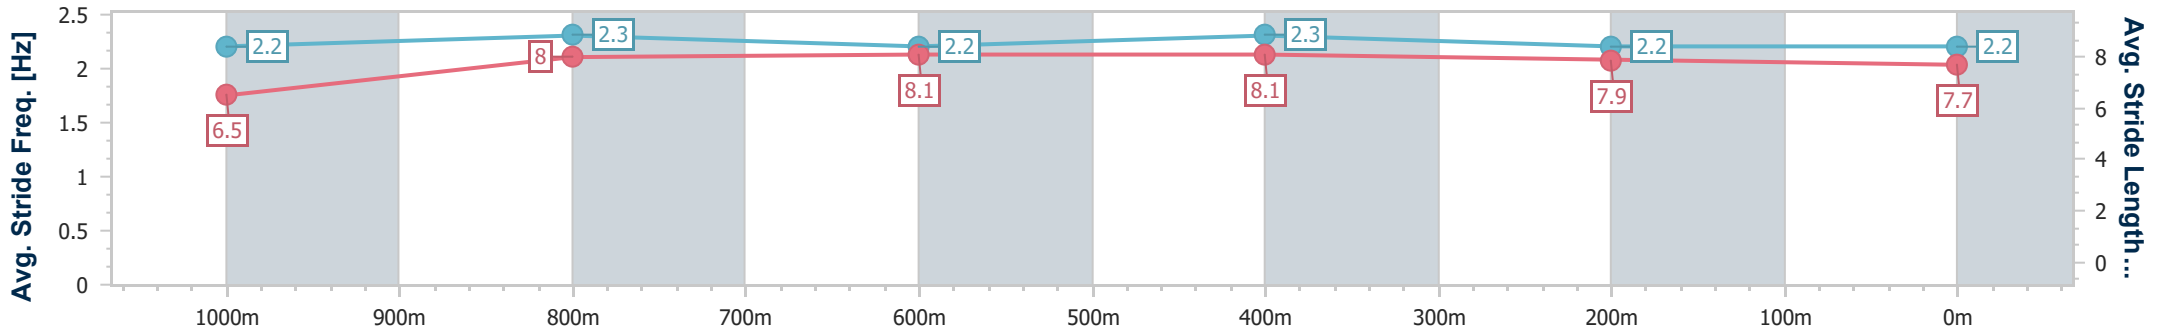

Horse/Jockey Name	Jungle Beat
Final Rank	5
Fastest Section Time (Section)	0:10.85 (1000m)
Top Speed [km/h] (Section)	67.7 (Overall)
Race State	Finished

Ipswich QLD Professional
Race 7: ST PATRICK'S RACES 18 MARCH Class 2 Handicap - 1200m

09 February 2023 - 17:31

Track Rating: Good 3, Weather: overcast, Rail Position: +2m Entire

Section	Overall	1000m	800m	600m	400m	200m
Section Times	1:09.92 [5] (0:14.17)	0:55.75 [5] (0:10.85)	0:44.90 [5] (0:10.99)	0:33.91 [6] (0:11.05)	0:22.86 [6] (0:11.26)	0:11.60 [6] (0:11.60)
Average Speed [km/h]	50.8	66.2	65.1	65.2	64.4	62.0
Top Speed [km/h]	67.7	67.6	66.2	66.0	64.9	63.8
Avg. Dist. to Rail [m]	5.0	1.0	1.4	0.5	3.4	8.2
Avg. Stride Freq. [Hz]	2.2	2.3	2.2	2.3	2.2	2.2
Avg. Stride Length [m]	6.5	8.0	8.1	8.1	7.9	7.7

- [ ] Ranking at each section and finish
- -.-.- No data available at this section
- NA No data available