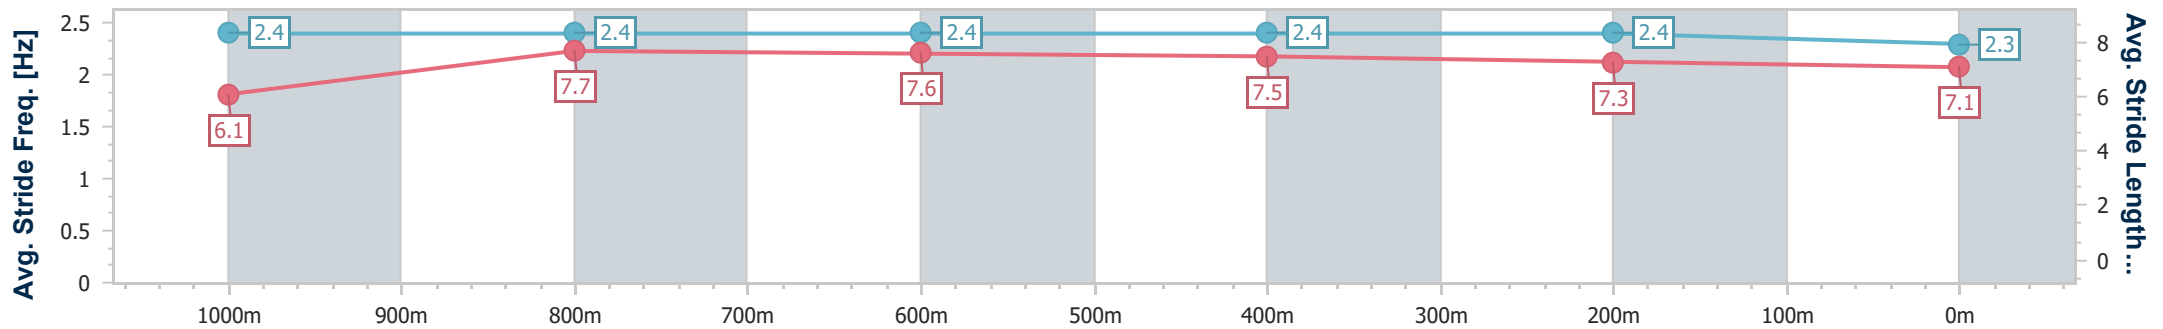

- [] Ranking at each section and finish
- .-.- No data available at this section
- NA No data available

Horse/Jockey Name	Torun
Final Rank	6
Fastest Section Time (Section)	0:10.75 (1000m)
Top Speed [km/h] (Section)	67.3 (1000m)
Race State	Finished

- [] Ranking at each section and finish
- .-.- No data available at this section
- NA No data available