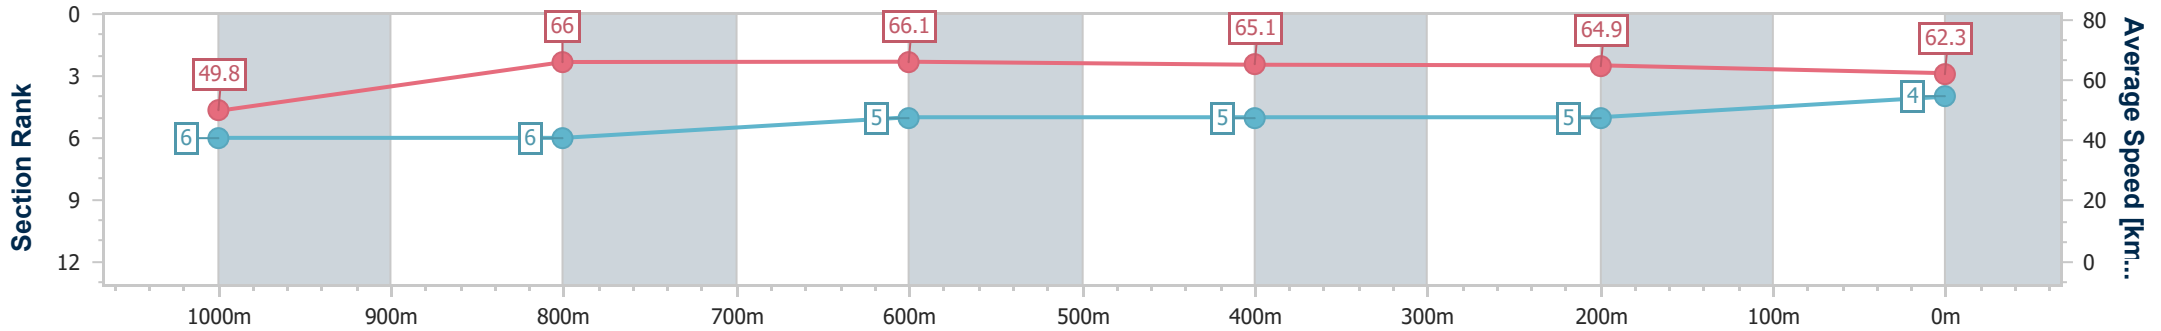

Horse/Jockey Name	Millward
Final Rank	4
Fastest Section Time (Section)	0:10.78 (800m)
Top Speed [km/h] (Section)	67.6 (1000m)
Race State	Finished

Ipswich QLD Professional
Race 7: ST PATRICK'S RACES 18 MARCH Class 2 Handicap - 1200m

09 February 2023 - 17:31

Track Rating: Good 3, Weather: overcast, Rail Position: +2m Entire

Section	Overall	1000m	800m	600m	400m	200m
Section Times	1:09.86 [4] (0:14.48)	0:55.38 [6] (0:10.85)	0:44.53 [6] (0:10.78)	0:33.75 [5] (0:11.00)	0:22.75 [5] (0:11.23)	0:11.52 [5] (0:11.52)
Average Speed [km/h]	49.8	66.0	66.1	65.1	64.9	62.3
Top Speed [km/h]	67.3	67.6	67.1	66.3	66.2	64.5
Avg. Dist. to Rail [m]	3.8	1.8	2.9	1.4	4.1	9.1
Avg. Stride Freq. [Hz]	2.3	2.4	2.4	2.3	2.3	2.3
Avg. Stride Length [m]	6.2	7.7	7.7	7.7	7.7	7.5

- [ ] Ranking at each section and finish
- -.-.- No data available at this section
- NA No data available