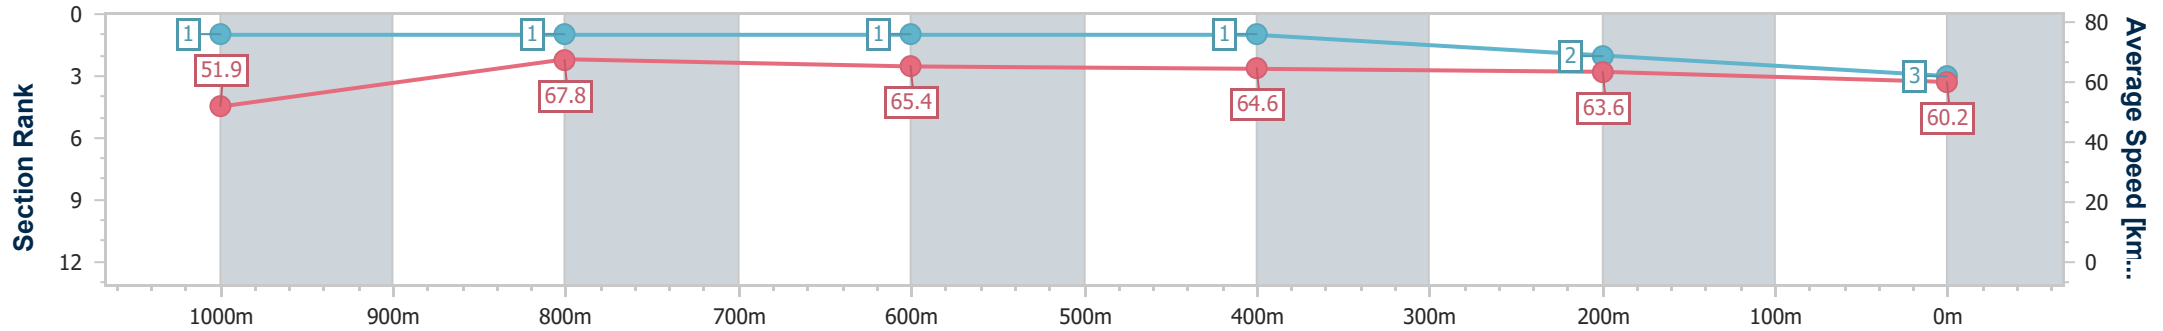

Horse/Jockey Name	Xtra Gear
Final Rank	3
Fastest Section Time (Section)	0:10.54 (1000m)
Top Speed [km/h] (Section)	68.7 (Overall)
Race State	Finished

Ipswich QLD Professional
Race 7: ST PATRICK'S RACES 18 MARCH Class 2 Handicap - 1200m

09 February 2023 - 17:31

Track Rating: Good 3, Weather: overcast, Rail Position: +2m Entire

Section	Overall	1000m	800m	600m	400m	200m
Section Times	1:09.69 [3] (0:13.88)	0:55.81 [1] (0:10.54)	0:45.27 [1] (0:10.88)	0:34.39 [1] (0:11.08)	0:23.31 [1] (0:11.34)	0:11.97 [2] (0:11.97)
Average Speed [km/h]	51.9	67.8	65.4	64.6	63.6	60.2
Top Speed [km/h]	68.7	68.4	67.6	65.2	64.3	62.4
Avg. Dist. to Rail [m]	0.8	2.7	3.0	1.0	1.4	3.6
Avg. Stride Freq. [Hz]	2.5	2.6	2.5	2.5	2.5	2.4
Avg. Stride Length [m]	5.9	7.3	7.3	7.3	7.1	7.0

- [ ] Ranking at each section and finish
- -.-.- No data available at this section
- NA No data available