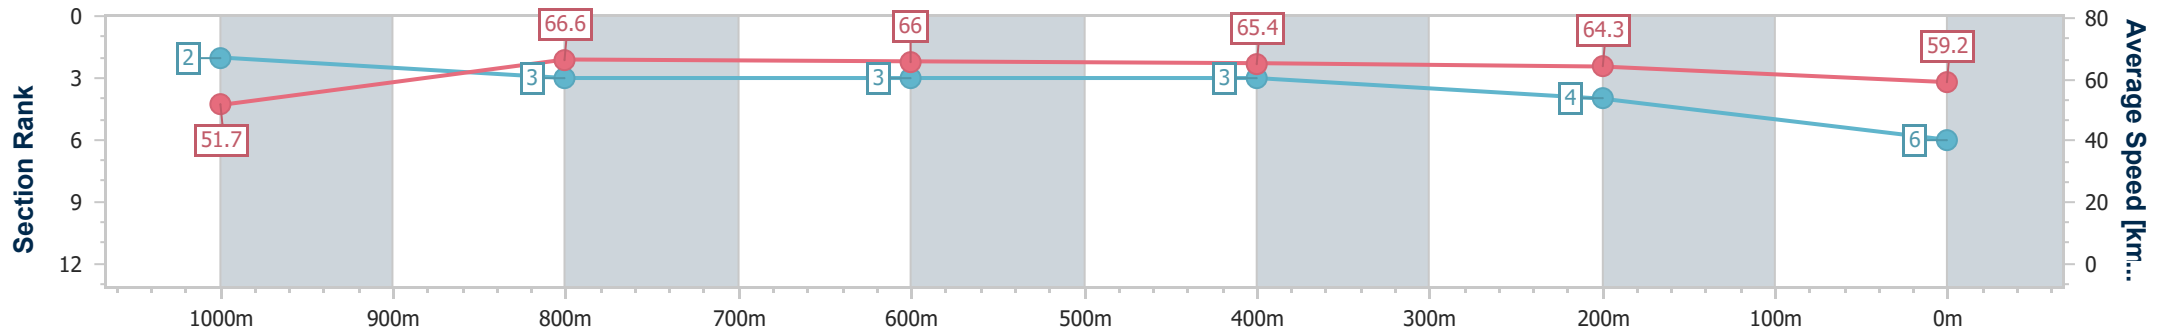

- [] Ranking at each section and finish
- .-.- No data available at this section
- NA No data available

Horse/Jockey Name	Torun
Final Rank	6
Fastest Section Time (Section)	0:10.75 (1000m)
Top Speed [km/h] (Section)	67.3 (1000m)
Race State	Finished

- [] Ranking at each section and finish
- .-.- No data available at this section
- NA No data available