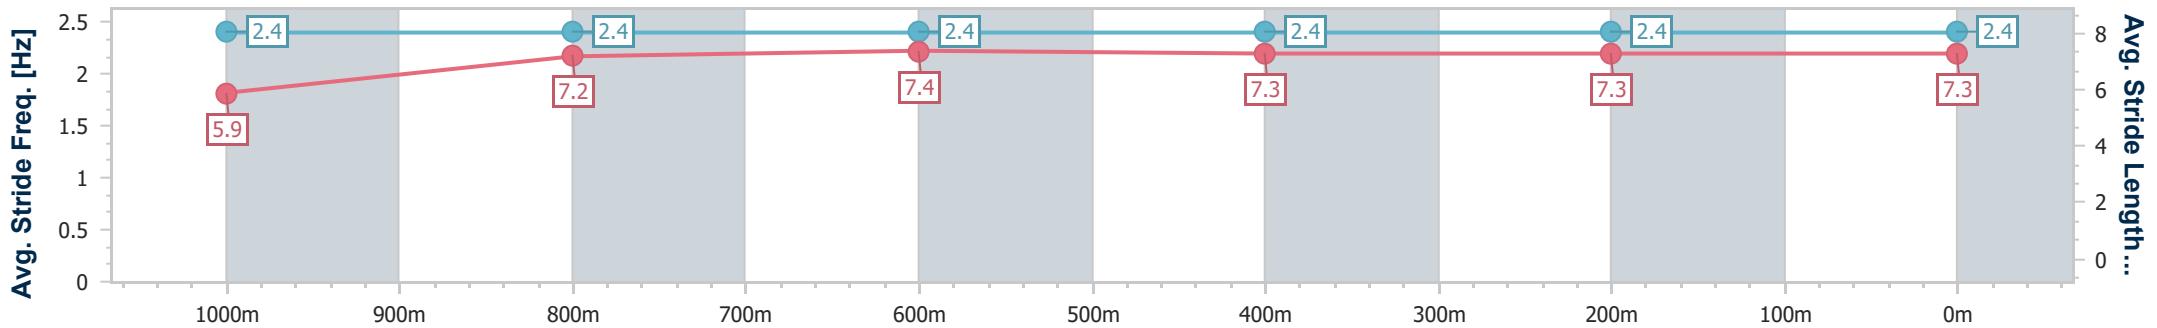

Horse/Jockey Name	Sabalenka
Final Rank	1
Fastest Section Time (Section)	0:10.83 (1000m)
Top Speed [km/h] (Section)	67.3 (1000m)
Race State	Finished

Ipswich QLD Professional
Race 7: ST PATRICK'S RACES 18 MARCH Class 2 Handicap - 1200m

09 February 2023 - 17:31

Track Rating: Good 3, Weather: overcast, Rail Position: +2m Entire

Section	Overall	1000m	800m	600m	400m	200m
Section Times	1:09.22 [1] (0:14.04)	0:55.18 [4] (0:10.83)	0:44.35 [4] (0:10.88)	0:33.47 [4] (0:11.07)	0:22.40 [4] (0:11.06)	0:11.34 [3] (0:11.34)
Average Speed [km/h]	51.3	66.2	65.7	64.8	65.1	63.4
Top Speed [km/h]	67.3	67.3	66.5	66.3	66.0	66.4
Avg. Dist. to Rail [m]	3.1	1.9	1.7	0.9	0.2	0.7
Avg. Stride Freq. [Hz]	2.4	2.4	2.4	2.4	2.4	2.4
Avg. Stride Length [m]	5.9	7.2	7.4	7.3	7.3	7.3

- [ ] Ranking at each section and finish
- -.-.- No data available at this section
- NA No data available