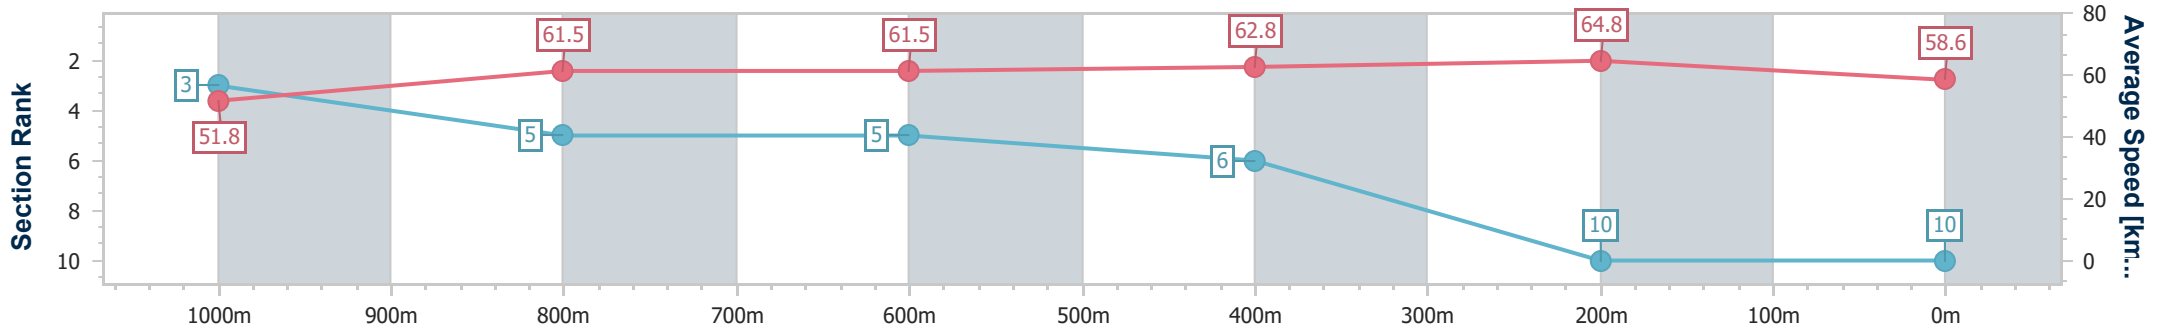

- [] Ranking at each section and finish
- .-.- No data available at this section
- NA No data available

Horse/Jockey Name	Rhythmic Pulse
Final Rank	10
Fastest Section Time (Section)	0:11.13 (400m)
Top Speed [km/h] (Section)	65.7 (400m)
Race State	Finished

Eagle Farm QLD Professional

Race 7: LADBROKE IT! Class 6 Handicap - 1200m

04 February 2023 - 16:32

Track Rating: Good 4, Weather: Fine, Rail Position: True Entire Course

BRISBANE RACING CLUB

Section	Overall	1000m	800m	600m	400m	200m
Section Times	1:12.09 [10] (0:13.90)	0:58.19 [3] (0:11.74)	0:46.45 [5] (0:11.69)	0:34.76 [5] (0:11.36)	0:23.40 [6] (0:11.13)	0:12.27 [10] (0:12.27)
Average Speed [km/h]	51.8	61.5	61.5	62.8	64.8	58.6
Top Speed [km/h]	63.0	63.3	62.3	64.3	65.7	62.3
Avg. Dist. to Rail [m]	0.9	0.5	0.4	1.4	1.1	2.2
Avg. Stride Freq. [Hz]	2.3	2.4	2.4	2.4	2.5	2.3
Avg. Stride Length [m]	6.4	7.3	7.2	7.2	7.2	7.0

- [] Ranking at each section and finish
- .-.- No data available at this section
- NA No data available