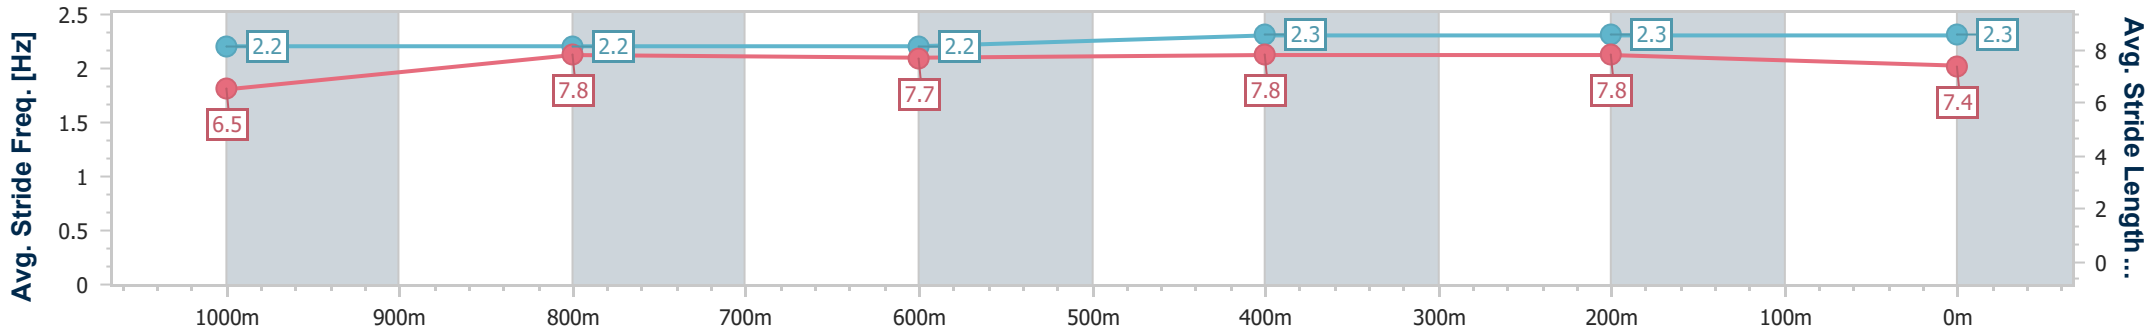

Eagle Farm QLD Professional

Race 7: LADBROKE IT! Class 6 Handicap - 1200m

04 February 2023 - 16:32

Track Rating: Good 4, Weather: Fine, Rail Position: True Entire Course

BRISBANE RACING CLUB

Section	Overall	1000m	800m	600m	400m	200m
Section Times	1:11.37 [4] (0:13.81)	0:57.56 [2] (0:11.65)	0:45.91 [2] (0:11.66)	0:34.25 [2] (0:11.39)	0:22.86 [2] (0:11.09)	0:11.77 [4] (0:11.77)
Average Speed [km/h]	52.2	62.8	62.2	63.6	64.8	61.2
Top Speed [km/h]	64.3	63.9	62.6	64.1	65.5	63.7
Avg. Dist. to Rail [m]	5.8	2.9	1.9	0.9	5.1	5.4
Avg. Stride Freq. [Hz]	2.2	2.2	2.2	2.3	2.3	2.3
Avg. Stride Length [m]	6.5	7.8	7.7	7.8	7.8	7.4

- [] Ranking at each section and finish
- .-.-.- No data available at this section
- NA No data available

Horse/Jockey Name	Stuttering
Final Rank	5
Fastest Section Time (Section)	0:11.02 (400m)
Top Speed [km/h] (Section)	66.6 (400m)
Race State	Finished