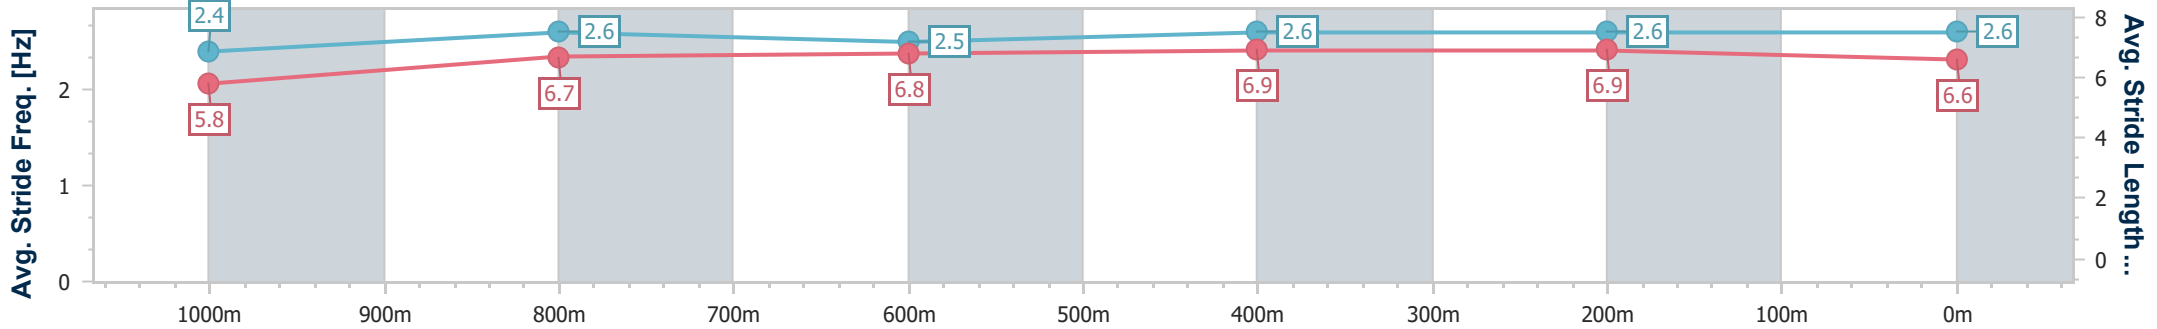

- [] Ranking at each section and finish
- .-.- No data available at this section
- NA No data available

Horse/Jockey Name	Majestic Shot
Final Rank	6
Fastest Section Time (Section)	0:10.92 (400m)
Top Speed [km/h] (Section)	67.2 (400m)
Race State	Finished

Eagle Farm QLD Professional

Race 7: LADBROKE IT! Class 6 Handicap - 1200m

04 February 2023 - 16:32

Track Rating: Good 4, Weather: Fine, Rail Position: True Entire Course

BRISBANE RACING CLUB

Section	Overall	1000m	800m	600m	400m	200m
Section Times	1:11.61 [6] (0:14.30)	0:57.31 [9] (0:11.71)	0:45.60 [9] (0:11.64)	0:33.96 [10] (0:11.17)	0:22.79 [9] (0:10.92)	0:11.87 [5] (0:11.87)
Average Speed [km/h]	50.3	62.9	62.9	64.9	65.9	60.7
Top Speed [km/h]	63.4	63.8	63.1	66.7	67.2	64.0
Avg. Dist. to Rail [m]	3.7	4.4	3.5	1.3	5.9	8.6
Avg. Stride Freq. [Hz]	2.4	2.6	2.5	2.6	2.6	2.6
Avg. Stride Length [m]	5.8	6.7	6.8	6.9	6.9	6.6