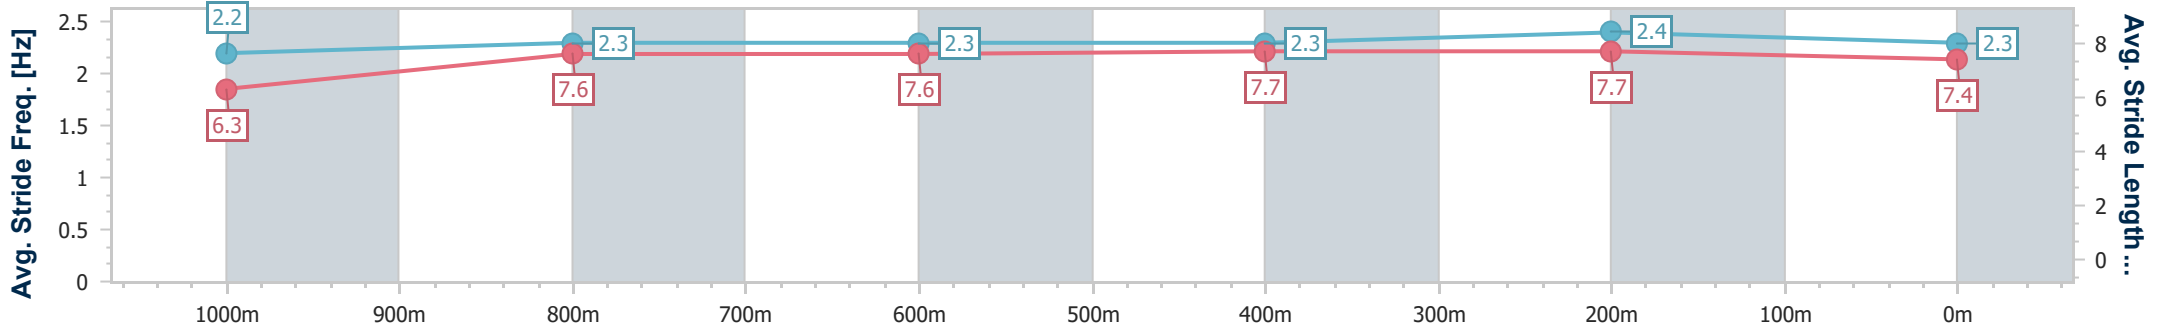

Eagle Farm QLD Professional

Race 7: LADBROKE IT! Class 6 Handicap - 1200m

04 February 2023 - 16:32

Track Rating: Good 4, Weather: Fine, Rail Position: True Entire Course

BRISBANE RACING CLUB

Section	Overall	1000m	800m	600m	400m	200m
Section Times	1:11.32 [3] (0:14.60)	0:56.72 [10] (0:11.46)	0:45.26 [10] (0:11.52)	0:33.74 [9] (0:11.43)	0:22.31 [10] (0:10.78)	0:11.53 [7] (0:11.53)
Average Speed [km/h]	49.4	62.5	62.1	63.4	66.8	62.5
Top Speed [km/h]	63.2	63.1	63.7	65.8	68.1	66.3
Avg. Dist. to Rail [m]	1.3	1.3	1.5	1.3	7.9	10.3
Avg. Stride Freq. [Hz]	2.2	2.3	2.3	2.3	2.4	2.3
Avg. Stride Length [m]	6.3	7.6	7.6	7.7	7.7	7.4