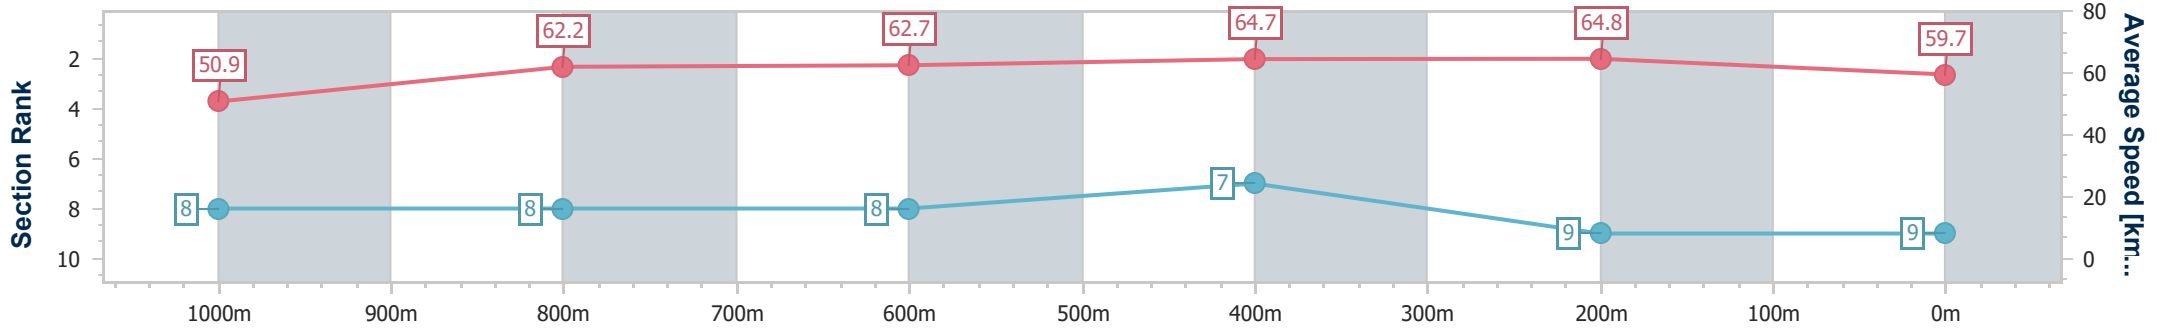

Eagle Farm QLD Professional

Race 7: LADBROKE IT! Class 6 Handicap - 1200m

04 February 2023 - 16:32

Track Rating: Good 4, Weather: Fine, Rail Position: True Entire Course

BRISBANE RACING CLUB

Section	Overall	1000m	800m	600m	400m	200m
Section Times	1:11.88 [9] (0:14.15)	0:57.73 [8] (0:11.74)	0:45.99 [8] (0:11.56)	0:34.43 [8] (0:11.26)	0:23.17 [7] (0:11.09)	0:12.08 [9] (0:12.08)
Average Speed [km/h]	50.9	62.2	62.7	64.7	64.8	59.7
Top Speed [km/h]	63.3	63.3	63.4	66.3	66.4	62.6
Avg. Dist. to Rail [m]	2.3	2.6	1.6	2.1	5.7	7.2
Avg. Stride Freq. [Hz]	2.3	2.2	2.3	2.3	2.4	2.3
Avg. Stride Length [m]	6.3	7.6	7.7	7.7	7.6	7.3

- [] Ranking at each section and finish
- .-.- No data available at this section
- NA No data available

Horse/Jockey Name	Rhythmic Pulse
Final Rank	10
Fastest Section Time (Section)	0:11.13 (400m)
Top Speed [km/h] (Section)	65.7 (400m)
Race State	Finished