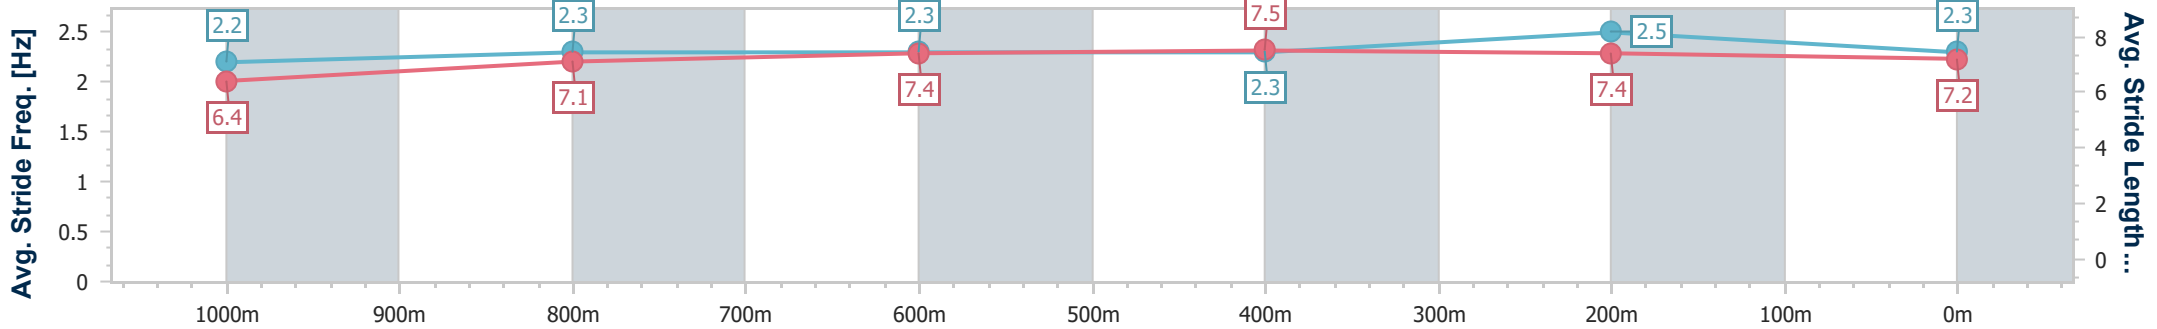

Eagle Farm QLD Professional

Race 7: LADBROKE IT! Class 6 Handicap - 1200m

04 February 2023 - 16:32

Track Rating: Good 4, Weather: Fine, Rail Position: True Entire Course

BRISBANE RACING CLUB

Section	Overall	1000m	800m	600m	400m	200m
Section Times	1:11.70 [7] (0:14.07)	0:57.63 [5] (0:11.70)	0:45.93 [7] (0:11.62)	0:34.31 [7] (0:11.38)	0:22.93 [8] (0:11.03)	0:11.90 [8] (0:11.90)
Average Speed [km/h]	51.1	62.0	62.3	63.3	65.2	60.5
Top Speed [km/h]	63.6	63.1	62.9	65.8	66.3	64.6
Avg. Dist. to Rail [m]	0.7	1.7	0.8	0.2	1.1	1.3
Avg. Stride Freq. [Hz]	2.2	2.3	2.3	2.3	2.5	2.3
Avg. Stride Length [m]	6.4	7.1	7.4	7.5	7.4	7.2