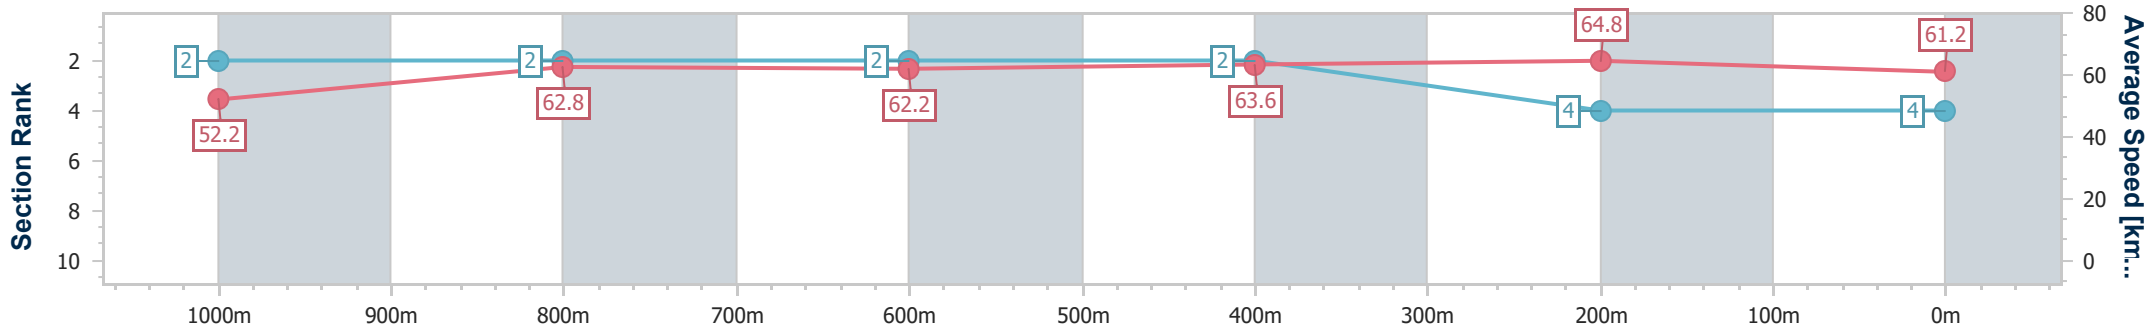

Eagle Farm QLD Professional

Race 7: LADBROKE IT! Class 6 Handicap - 1200m

04 February 2023 - 16:32

Track Rating: Good 4, Weather: Fine, Rail Position: True Entire Course

BRISBANE RACING CLUB

Section	Overall	1000m	800m	600m	400m	200m
Section Times	1:11.37 [4] (0:13.81)	0:57.56 [2] (0:11.65)	0:45.91 [2] (0:11.66)	0:34.25 [2] (0:11.39)	0:22.86 [2] (0:11.09)	0:11.77 [4] (0:11.77)
Average Speed [km/h]	52.2	62.8	62.2	63.6	64.8	61.2
Top Speed [km/h]	64.3	63.9	62.6	64.1	65.5	63.7
Avg. Dist. to Rail [m]	5.8	2.9	1.9	0.9	5.1	5.4
Avg. Stride Freq. [Hz]	2.2	2.2	2.2	2.3	2.3	2.3
Avg. Stride Length [m]	6.5	7.8	7.7	7.8	7.8	7.4

- [] Ranking at each section and finish
- .-.-.- No data available at this section
- NA No data available

Horse/Jockey Name	Stuttering
Final Rank	5
Fastest Section Time (Section)	0:11.02 (400m)
Top Speed [km/h] (Section)	66.6 (400m)
Race State	Finished