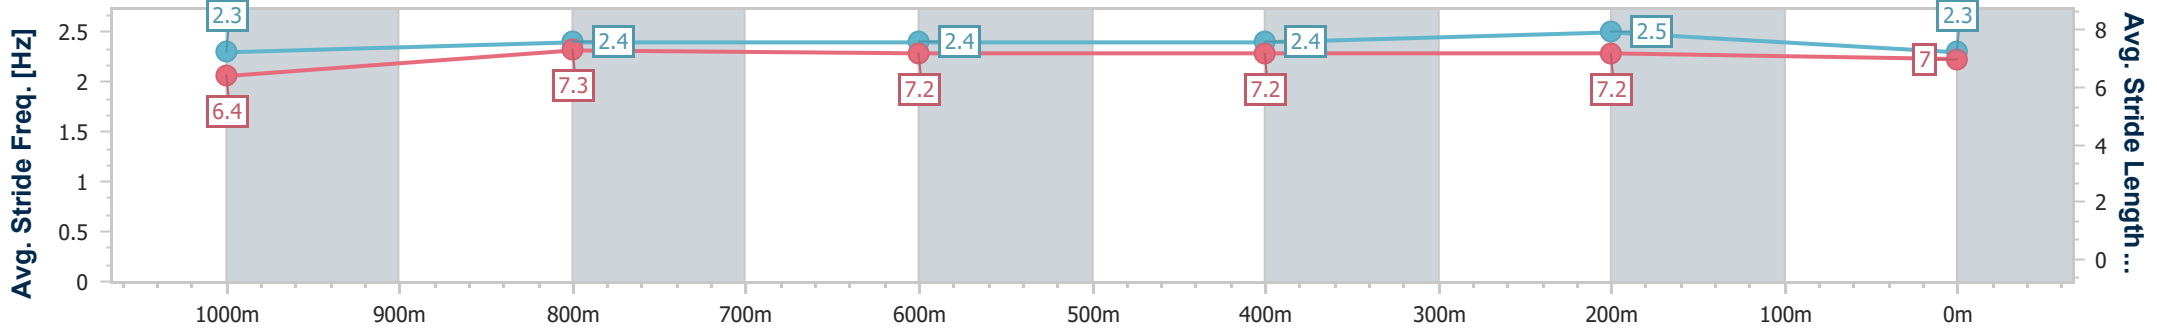

- [] Ranking at each section and finish
- .-.- No data available at this section
- NA No data available

Horse/Jockey Name	Rhythmic Pulse
Final Rank	10
Fastest Section Time (Section)	0:11.13 (400m)
Top Speed [km/h] (Section)	65.7 (400m)
Race State	Finished

Eagle Farm QLD Professional

Race 7: LADBROKE IT! Class 6 Handicap - 1200m

04 February 2023 - 16:32

Track Rating: Good 4, Weather: Fine, Rail Position: True Entire Course

BRISBANE RACING CLUB

Section	Overall	1000m	800m	600m	400m	200m
Section Times	1:12.09 [10] (0:13.90)	0:58.19 [3] (0:11.74)	0:46.45 [5] (0:11.69)	0:34.76 [5] (0:11.36)	0:23.40 [6] (0:11.13)	0:12.27 [10] (0:12.27)
Average Speed [km/h]	51.8	61.5	61.5	62.8	64.8	58.6
Top Speed [km/h]	63.0	63.3	62.3	64.3	65.7	62.3
Avg. Dist. to Rail [m]	0.9	0.5	0.4	1.4	1.1	2.2
Avg. Stride Freq. [Hz]	2.3	2.4	2.4	2.4	2.5	2.3
Avg. Stride Length [m]	6.4	7.3	7.2	7.2	7.2	7.0

- [] Ranking at each section and finish
- .-.- No data available at this section
- NA No data available