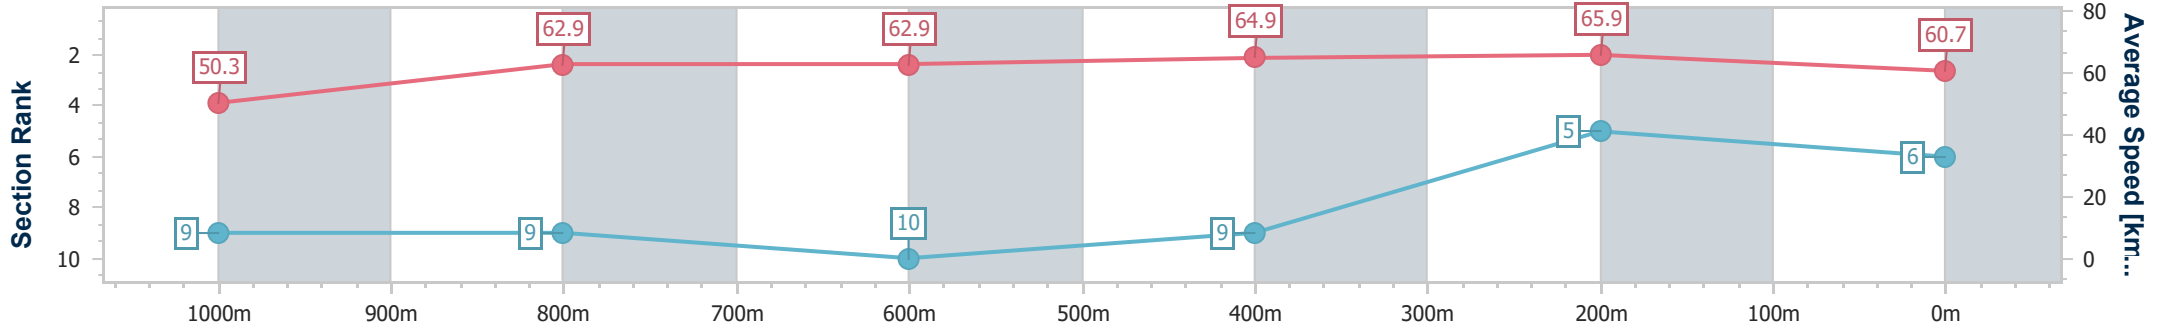

- [] Ranking at each section and finish
- .-.- No data available at this section
- NA No data available

Horse/Jockey Name	Majestic Shot
Final Rank	6
Fastest Section Time (Section)	0:10.92 (400m)
Top Speed [km/h] (Section)	67.2 (400m)
Race State	Finished

Eagle Farm QLD Professional

Race 7: LADBROKE IT! Class 6 Handicap - 1200m

04 February 2023 - 16:32

Track Rating: Good 4, Weather: Fine, Rail Position: True Entire Course

BRISBANE RACING CLUB

Section	Overall	1000m	800m	600m	400m	200m
Section Times	1:11.61 [6] (0:14.30)	0:57.31 [9] (0:11.71)	0:45.60 [9] (0:11.64)	0:33.96 [10] (0:11.17)	0:22.79 [9] (0:10.92)	0:11.87 [5] (0:11.87)
Average Speed [km/h]	50.3	62.9	62.9	64.9	65.9	60.7
Top Speed [km/h]	63.4	63.8	63.1	66.7	67.2	64.0
Avg. Dist. to Rail [m]	3.7	4.4	3.5	1.3	5.9	8.6
Avg. Stride Freq. [Hz]	2.4	2.6	2.5	2.6	2.6	2.6
Avg. Stride Length [m]	5.8	6.7	6.8	6.9	6.9	6.6