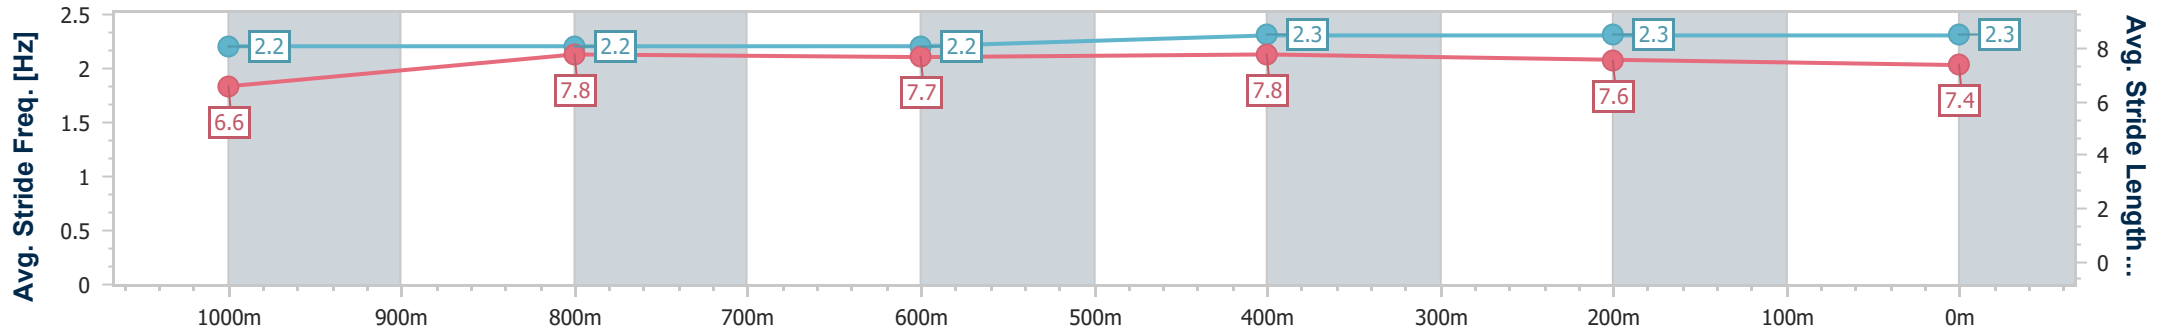

Eagle Farm QLD Professional

Race 7: LADBROKE IT! Class 6 Handicap - 1200m

04 February 2023 - 16:32

Track Rating: Good 4, Weather: Fine, Rail Position: True Entire Course

BRISBANE RACING CLUB

Section	Overall	1000m	800m	600m	400m	200m
Section Times	1:11.76 [8] (0:13.95)	0:57.81 [4] (0:11.66)	0:46.15 [4] (0:11.62)	0:34.53 [4] (0:11.38)	0:23.15 [4] (0:11.17)	0:11.98 [6] (0:11.98)
Average Speed [km/h]	51.7	62.7	62.6	63.7	64.6	59.9
Top Speed [km/h]	64.2	63.5	63.0	64.7	66.0	63.2
Avg. Dist. to Rail [m]	1.2	2.7	2.3	1.4	4.5	4.4
Avg. Stride Freq. [Hz]	2.2	2.2	2.2	2.3	2.3	2.3
Avg. Stride Length [m]	6.6	7.8	7.7	7.8	7.6	7.4