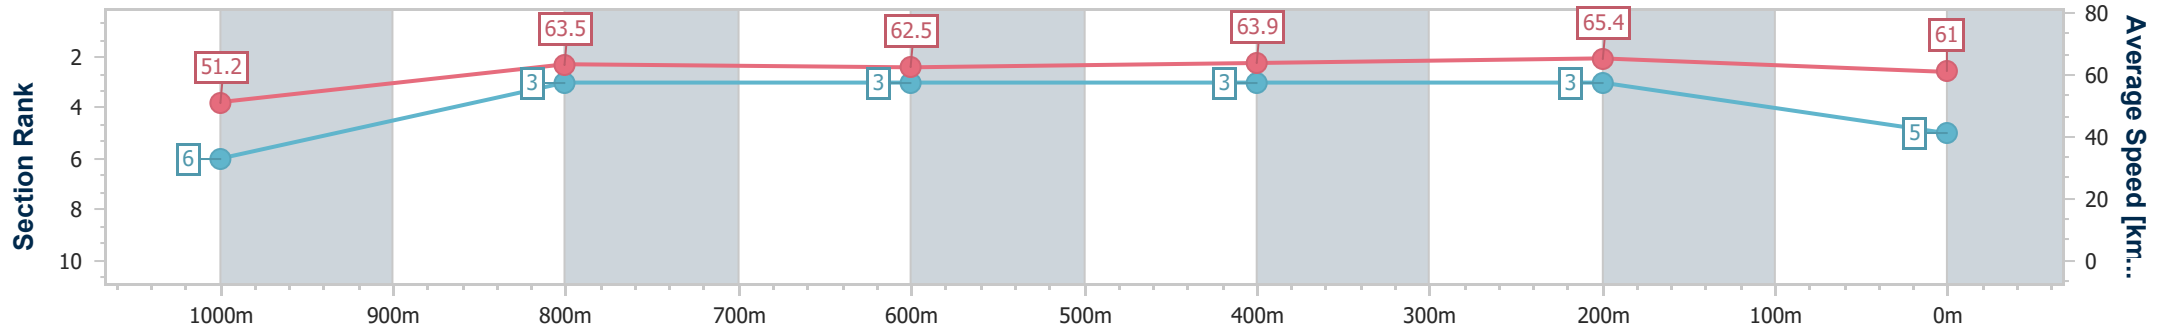

Eagle Farm QLD Professional

Race 7: LADBROKE IT! Class 6 Handicap - 1200m

04 February 2023 - 16:32

Track Rating: Good 4, Weather: Fine, Rail Position: True Entire Course

BRISBANE RACING CLUB

Section	Overall	1000m	800m	600m	400m	200m
Section Times	1:11.39 [5] (0:14.07)	0:57.32 [6] (0:11.51)	0:45.81 [3] (0:11.63)	0:34.18 [3] (0:11.36)	0:22.82 [3] (0:11.02)	0:11.80 [3] (0:11.80)
Average Speed [km/h]	51.2	63.5	62.5	63.9	65.4	61.0
Top Speed [km/h]	63.8	64.9	63.4	64.8	66.6	63.9
Avg. Dist. to Rail [m]	2.6	3.2	2.0	1.4	5.3	5.9
Avg. Stride Freq. [Hz]	2.3	2.4	2.4	2.4	2.5	2.4
Avg. Stride Length [m]	6.2	7.4	7.4	7.3	7.2	6.9

- [] Ranking at each section and finish
- .-.- No data available at this section
- NA No data available

Horse/Jockey Name	Majestic Shot
Final Rank	6
Fastest Section Time (Section)	0:10.92 (400m)
Top Speed [km/h] (Section)	67.2 (400m)
Race State	Finished