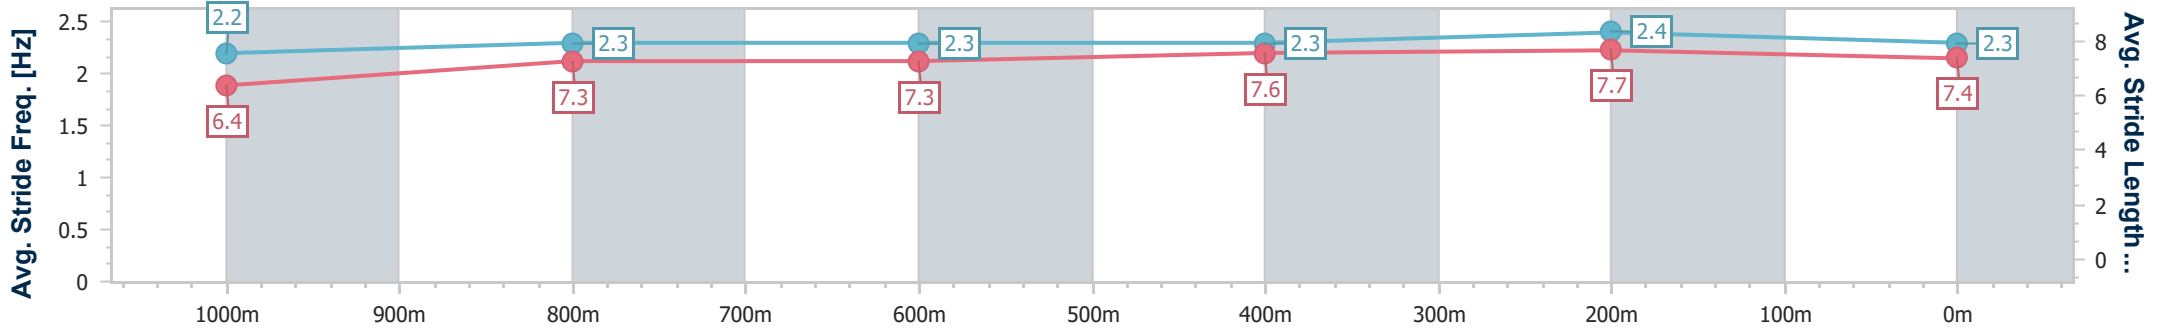

04 February 2023 - 16:32

Track Rating: Good 4, Weather: Fine, Rail Position: True Entire Course

BRISBANE RACING CLUB

Section	Overall	1000m	800m	600m	400m	200m
Section Times	1:10.62 [1] (0:13.66)	0:56.96 [1] (0:11.61)	0:45.35 [1] (0:11.59)	0:33.76 [1] (0:11.42)	0:22.34 [1] (0:10.89)	0:11.45 [1] (0:11.45)
Average Speed [km/h]	53.1	62.7	62.4	63.2	66.2	62.9
Top Speed [km/h]	64.2	64.0	63.0	64.3	67.1	66.2
Avg. Dist. to Rail [m]	4.7	2.1	1.0	0.8	3.6	4.0
Avg. Stride Freq. [Hz]	2.2	2.3	2.3	2.3	2.4	2.3
Avg. Stride Length [m]	6.4	7.3	7.3	7.6	7.7	7.4