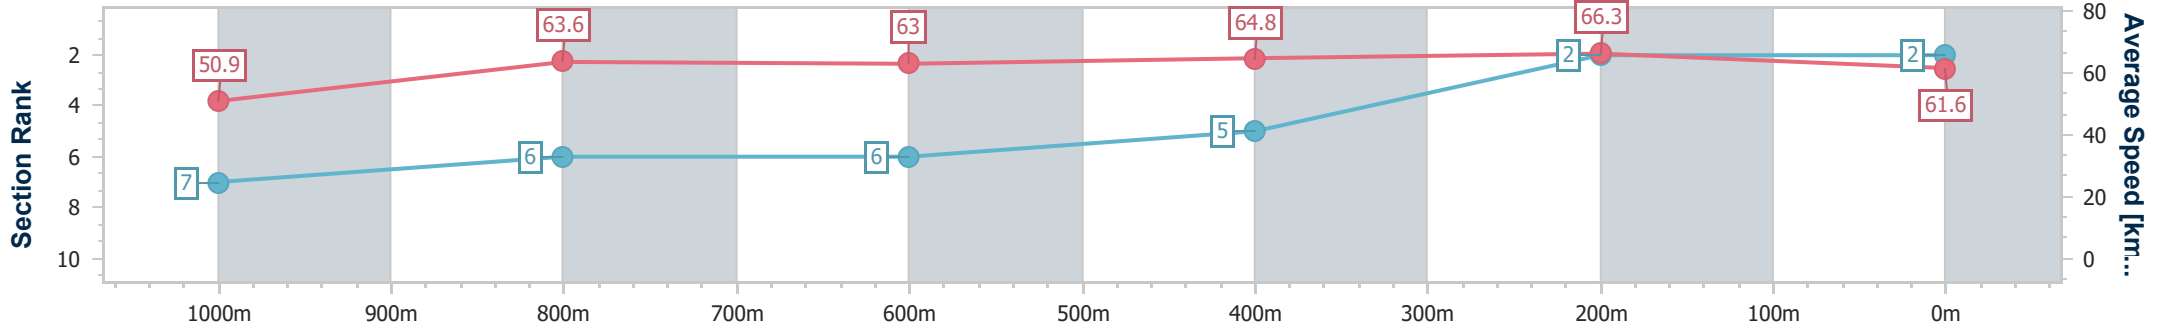

Eagle Farm QLD Professional

Race 7: LADBROKE IT! Class 6 Handicap - 1200m

04 February 2023 - 16:32

Track Rating: Good 4, Weather: Fine, Rail Position: True Entire Course

BRISBANE RACING CLUB

Section	Overall	1000m	800m	600m	400m	200m
Section Times	1:11.21 [2] (0:14.14)	0:57.07 [7] (0:11.63)	0:45.44 [6] (0:11.61)	0:33.83 [6] (0:11.27)	0:22.56 [5] (0:10.87)	0:11.69 [2] (0:11.69)
Average Speed [km/h]	50.9	63.6	63.0	64.8	66.3	61.6
Top Speed [km/h]	63.8	64.1	63.8	66.5	67.0	65.7
Avg. Dist. to Rail [m]	5.9	4.9	3.6	3.1	8.1	9.1
Avg. Stride Freq. [Hz]	2.1	2.2	2.2	2.3	2.4	2.3
Avg. Stride Length [m]	6.7	7.9	7.8	7.8	7.8	7.4