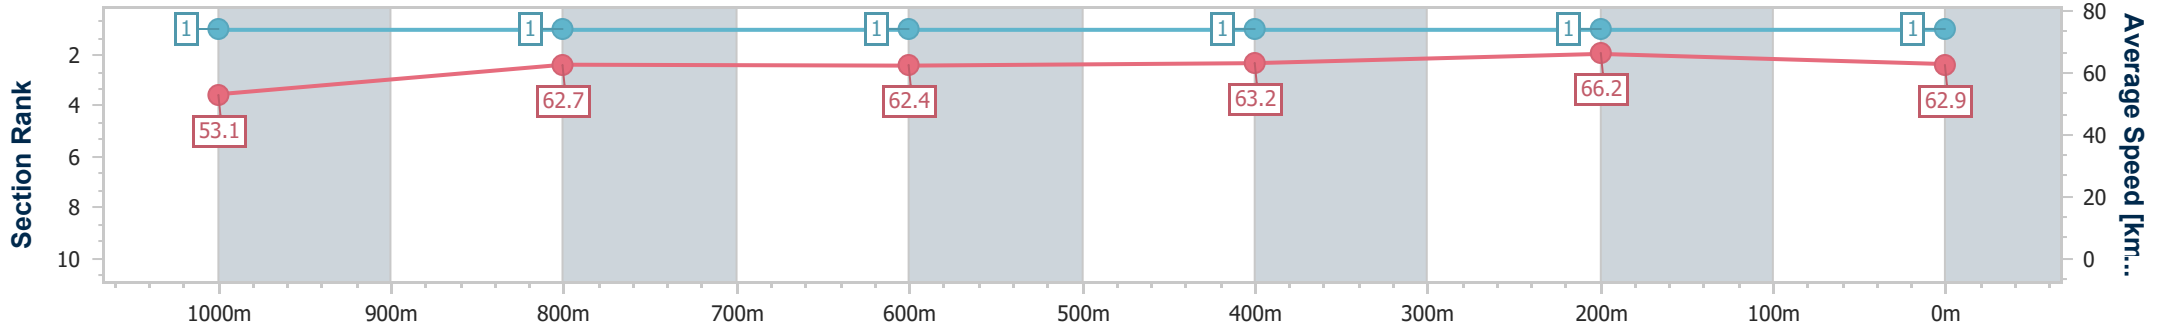

04 February 2023 - 16:32

Track Rating: Good 4, Weather: Fine, Rail Position: True Entire Course

BRISBANE RACING CLUB

Section	Overall	1000m	800m	600m	400m	200m
Section Times	1:10.62 [1] (0:13.66)	0:56.96 [1] (0:11.61)	0:45.35 [1] (0:11.59)	0:33.76 [1] (0:11.42)	0:22.34 [1] (0:10.89)	0:11.45 [1] (0:11.45)
Average Speed [km/h]	53.1	62.7	62.4	63.2	66.2	62.9
Top Speed [km/h]	64.2	64.0	63.0	64.3	67.1	66.2
Avg. Dist. to Rail [m]	4.7	2.1	1.0	0.8	3.6	4.0
Avg. Stride Freq. [Hz]	2.2	2.3	2.3	2.3	2.4	2.3
Avg. Stride Length [m]	6.4	7.3	7.3	7.6	7.7	7.4