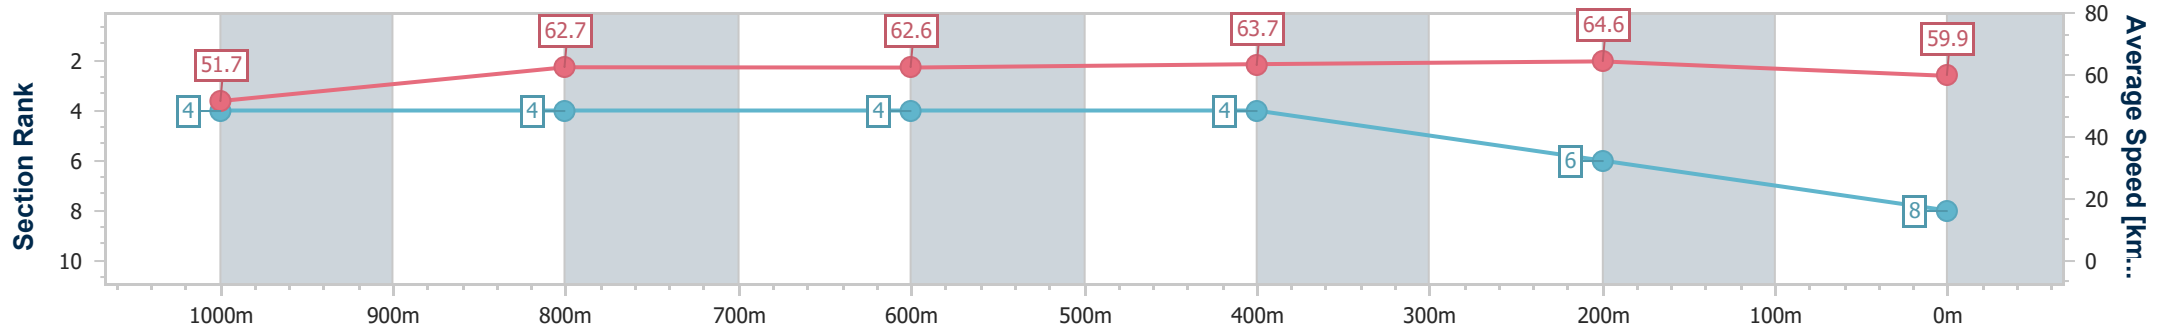

Eagle Farm QLD Professional

Race 7: LADBROKE IT! Class 6 Handicap - 1200m

04 February 2023 - 16:32

Track Rating: Good 4, Weather: Fine, Rail Position: True Entire Course

BRISBANE RACING CLUB

Section	Overall	1000m	800m	600m	400m	200m
Section Times	1:11.76 [8] (0:13.95)	0:57.81 [4] (0:11.66)	0:46.15 [4] (0:11.62)	0:34.53 [4] (0:11.38)	0:23.15 [4] (0:11.17)	0:11.98 [6] (0:11.98)
Average Speed [km/h]	51.7	62.7	62.6	63.7	64.6	59.9
Top Speed [km/h]	64.2	63.5	63.0	64.7	66.0	63.2
Avg. Dist. to Rail [m]	1.2	2.7	2.3	1.4	4.5	4.4
Avg. Stride Freq. [Hz]	2.2	2.2	2.2	2.3	2.3	2.3
Avg. Stride Length [m]	6.6	7.8	7.7	7.8	7.6	7.4