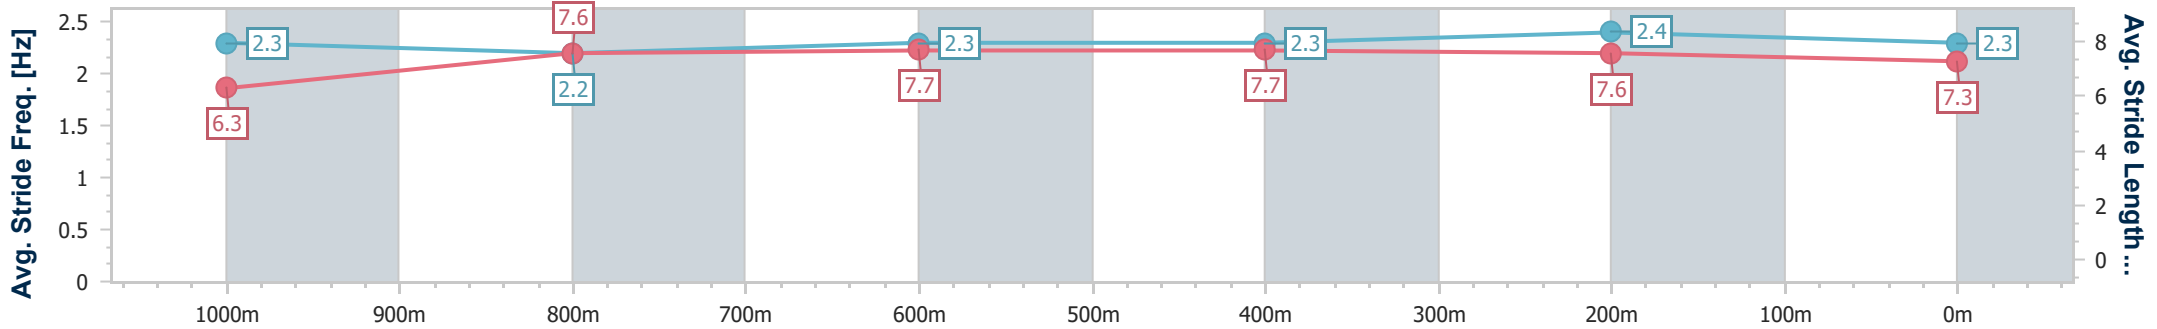

Eagle Farm QLD Professional

Race 7: LADBROKE IT! Class 6 Handicap - 1200m

04 February 2023 - 16:32

Track Rating: Good 4, Weather: Fine, Rail Position: True Entire Course

BRISBANE RACING CLUB

Section	Overall	1000m	800m	600m	400m	200m
Section Times	1:11.88 [9] (0:14.15)	0:57.73 [8] (0:11.74)	0:45.99 [8] (0:11.56)	0:34.43 [8] (0:11.26)	0:23.17 [7] (0:11.09)	0:12.08 [9] (0:12.08)
Average Speed [km/h]	50.9	62.2	62.7	64.7	64.8	59.7
Top Speed [km/h]	63.3	63.3	63.4	66.3	66.4	62.6
Avg. Dist. to Rail [m]	2.3	2.6	1.6	2.1	5.7	7.2
Avg. Stride Freq. [Hz]	2.3	2.2	2.3	2.3	2.4	2.3
Avg. Stride Length [m]	6.3	7.6	7.7	7.7	7.6	7.3

- [] Ranking at each section and finish
- .-.- No data available at this section
- NA No data available

Horse/Jockey Name	Rhythmic Pulse
Final Rank	10
Fastest Section Time (Section)	0:11.13 (400m)
Top Speed [km/h] (Section)	65.7 (400m)
Race State	Finished