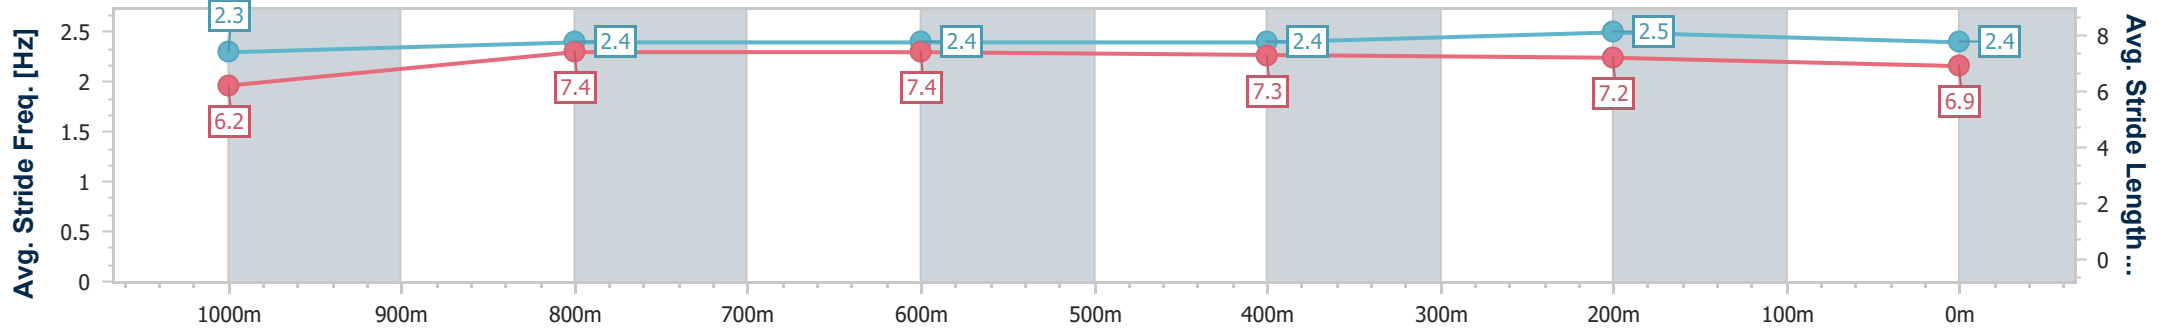

Eagle Farm QLD Professional

Race 7: LADBROKE IT! Class 6 Handicap - 1200m

04 February 2023 - 16:32

Track Rating: Good 4, Weather: Fine, Rail Position: True Entire Course

BRISBANE RACING CLUB

Section	Overall	1000m	800m	600m	400m	200m
Section Times	1:11.39 [5] (0:14.07)	0:57.32 [6] (0:11.51)	0:45.81 [3] (0:11.63)	0:34.18 [3] (0:11.36)	0:22.82 [3] (0:11.02)	0:11.80 [3] (0:11.80)
Average Speed [km/h]	51.2	63.5	62.5	63.9	65.4	61.0
Top Speed [km/h]	63.8	64.9	63.4	64.8	66.6	63.9
Avg. Dist. to Rail [m]	2.6	3.2	2.0	1.4	5.3	5.9
Avg. Stride Freq. [Hz]	2.3	2.4	2.4	2.4	2.5	2.4
Avg. Stride Length [m]	6.2	7.4	7.4	7.3	7.2	6.9

- [] Ranking at each section and finish
- .-.- No data available at this section
- NA No data available

Horse/Jockey Name	Majestic Shot
Final Rank	6
Fastest Section Time (Section)	0:10.92 (400m)
Top Speed [km/h] (Section)	67.2 (400m)
Race State	Finished