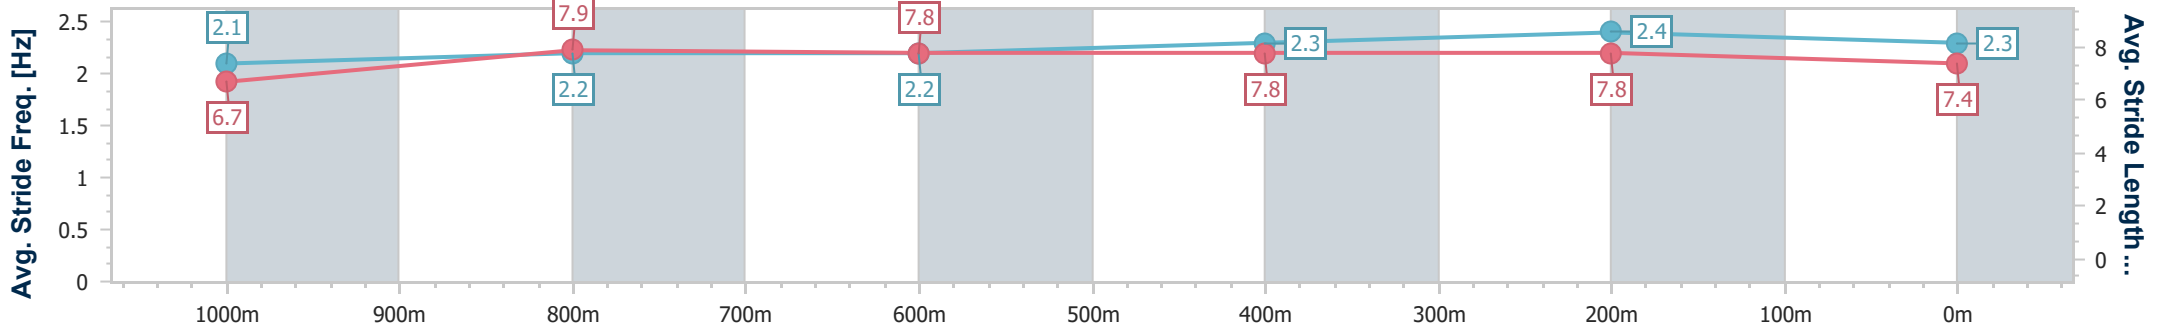

Eagle Farm QLD Professional

Race 7: LADBROKE IT! Class 6 Handicap - 1200m

04 February 2023 - 16:32

Track Rating: Good 4, Weather: Fine, Rail Position: True Entire Course

BRISBANE RACING CLUB

Section	Overall	1000m	800m	600m	400m	200m
Section Times	1:11.21 [2] (0:14.14)	0:57.07 [7] (0:11.63)	0:45.44 [6] (0:11.61)	0:33.83 [6] (0:11.27)	0:22.56 [5] (0:10.87)	0:11.69 [2] (0:11.69)
Average Speed [km/h]	50.9	63.6	63.0	64.8	66.3	61.6
Top Speed [km/h]	63.8	64.1	63.8	66.5	67.0	65.7
Avg. Dist. to Rail [m]	5.9	4.9	3.6	3.1	8.1	9.1
Avg. Stride Freq. [Hz]	2.1	2.2	2.2	2.3	2.4	2.3
Avg. Stride Length [m]	6.7	7.9	7.8	7.8	7.8	7.4