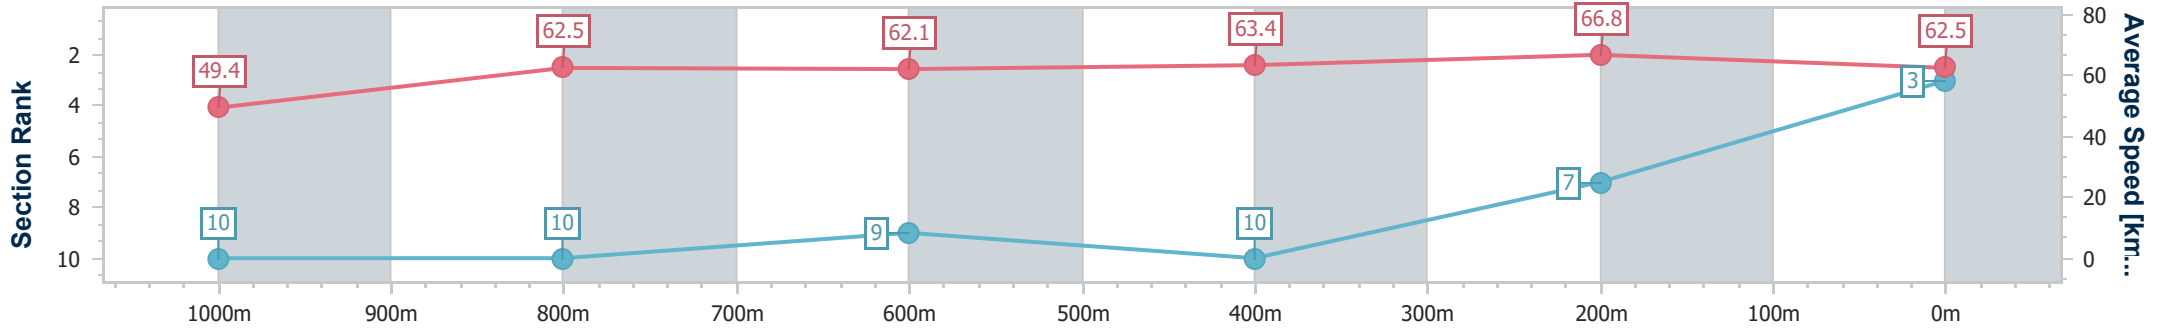

Eagle Farm QLD Professional

Race 7: LADBROKE IT! Class 6 Handicap - 1200m

04 February 2023 - 16:32

Track Rating: Good 4, Weather: Fine, Rail Position: True Entire Course

BRISBANE RACING CLUB

Section	Overall	1000m	800m	600m	400m	200m
Section Times	1:11.32 [3] (0:14.60)	0:56.72 [10] (0:11.46)	0:45.26 [10] (0:11.52)	0:33.74 [9] (0:11.43)	0:22.31 [10] (0:10.78)	0:11.53 [7] (0:11.53)
Average Speed [km/h]	49.4	62.5	62.1	63.4	66.8	62.5
Top Speed [km/h]	63.2	63.1	63.7	65.8	68.1	66.3
Avg. Dist. to Rail [m]	1.3	1.3	1.5	1.3	7.9	10.3
Avg. Stride Freq. [Hz]	2.2	2.3	2.3	2.3	2.4	2.3
Avg. Stride Length [m]	6.3	7.6	7.6	7.7	7.7	7.4