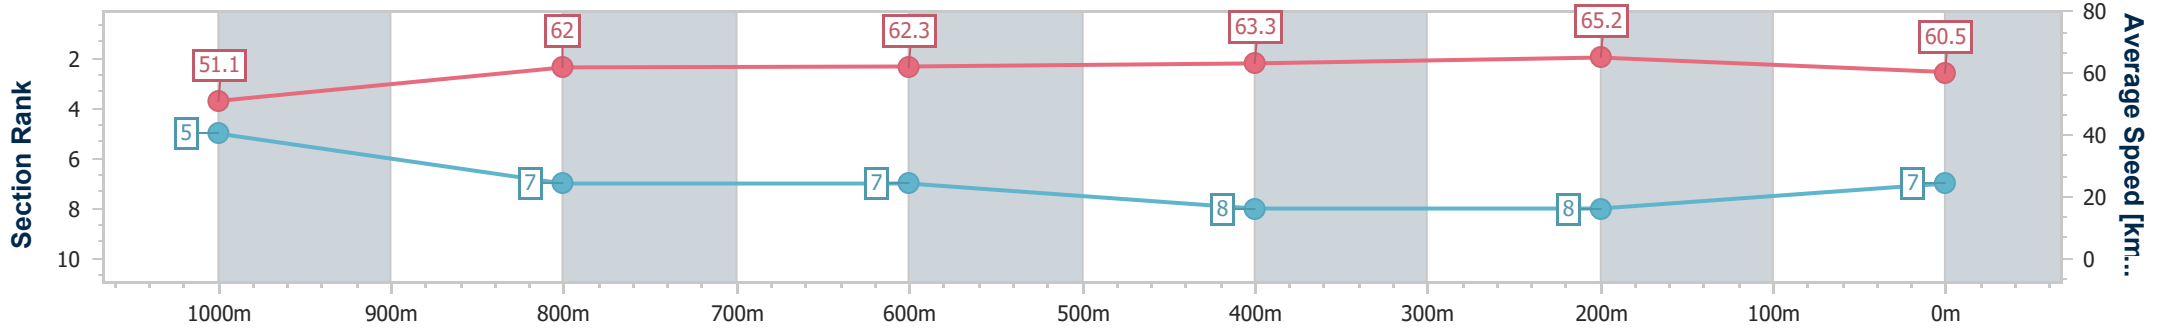

Eagle Farm QLD Professional

Race 7: LADBROKE IT! Class 6 Handicap - 1200m

04 February 2023 - 16:32

Track Rating: Good 4, Weather: Fine, Rail Position: True Entire Course

BRISBANE RACING CLUB

Section	Overall	1000m	800m	600m	400m	200m
Section Times	1:11.70 [7] (0:14.07)	0:57.63 [5] (0:11.70)	0:45.93 [7] (0:11.62)	0:34.31 [7] (0:11.38)	0:22.93 [8] (0:11.03)	0:11.90 [8] (0:11.90)
Average Speed [km/h]	51.1	62.0	62.3	63.3	65.2	60.5
Top Speed [km/h]	63.6	63.1	62.9	65.8	66.3	64.6
Avg. Dist. to Rail [m]	0.7	1.7	0.8	0.2	1.1	1.3
Avg. Stride Freq. [Hz]	2.2	2.3	2.3	2.3	2.5	2.3
Avg. Stride Length [m]	6.4	7.1	7.4	7.5	7.4	7.2