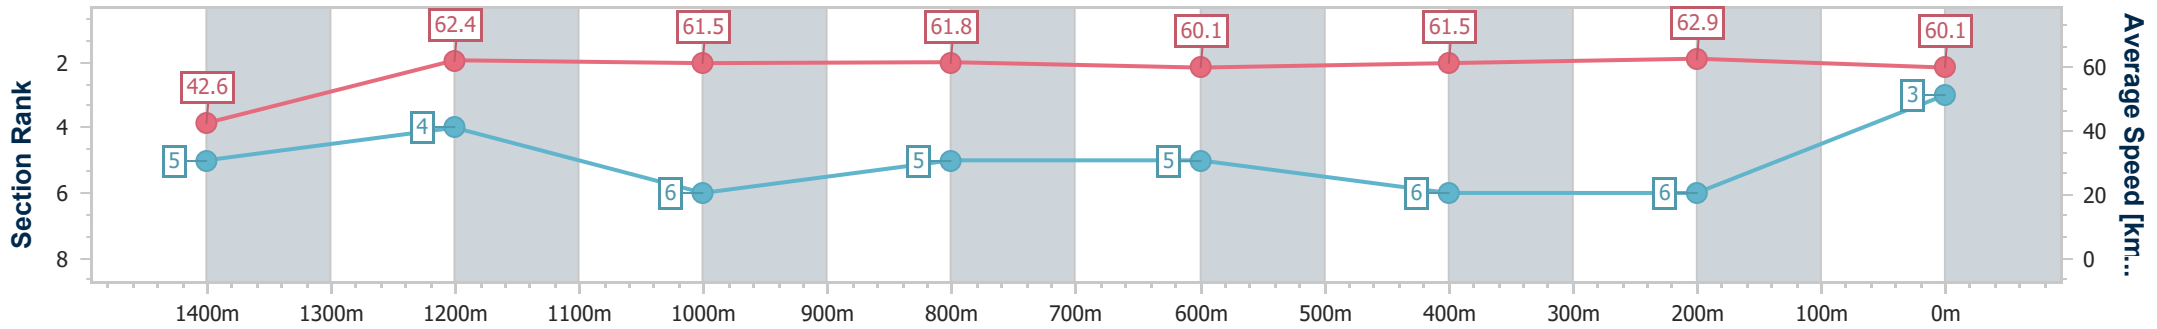

Eagle Farm QLD Professional

Race 4: SKY RACING BENCHMARK 85 Handicap - 1500m

04 February 2023 - 14:32

Track Rating: Good 4, Weather: Fine, Rail Position: True Entire Course

BRISBANE RACING CLUB

Section	Overall	1400m	1200m	1000m	800m	600m	400m	200m
Section Times	1:30.84 [3] (0:08.53)	1:22.31 [5] (0:11.57)	1:10.74 [4] (0:11.72)	0:59.02 [6] (0:11.88)	0:47.14 [5] (0:12.01)	0:35.13 [5] (0:11.71)	0:23.42 [6] (0:11.44)	0:11.98 [6] (0:11.98)
Average Speed [km/h]	42.6	62.4	61.5	61.8	60.1	61.5	62.9	60.1
Top Speed [km/h]	60.6	63.6	65.1	62.8	61.6	63.4	63.6	62.1
Avg. Dist. to Rail [m]	10.6	2.4	4.2	3.7	0.8	1.0	4.5	5.5
Avg. Stride Freq. [Hz]	2.2	2.3	2.3	2.2	2.2	2.2	2.3	2.3
Avg. Stride Length [m]	6.1	7.6	7.5	7.7	7.7	7.7	7.6	7.3

- [ ] Ranking at each section and finish
- .-.- No data available at this section
- NA No data available

Horse/Jockey Name	The Cullinan
Final Rank	4
Fastest Section Time (Section)	0:08.62 (Overall)
Top Speed [km/h] (Section)	65.2 (1400m)
Race State	Finished