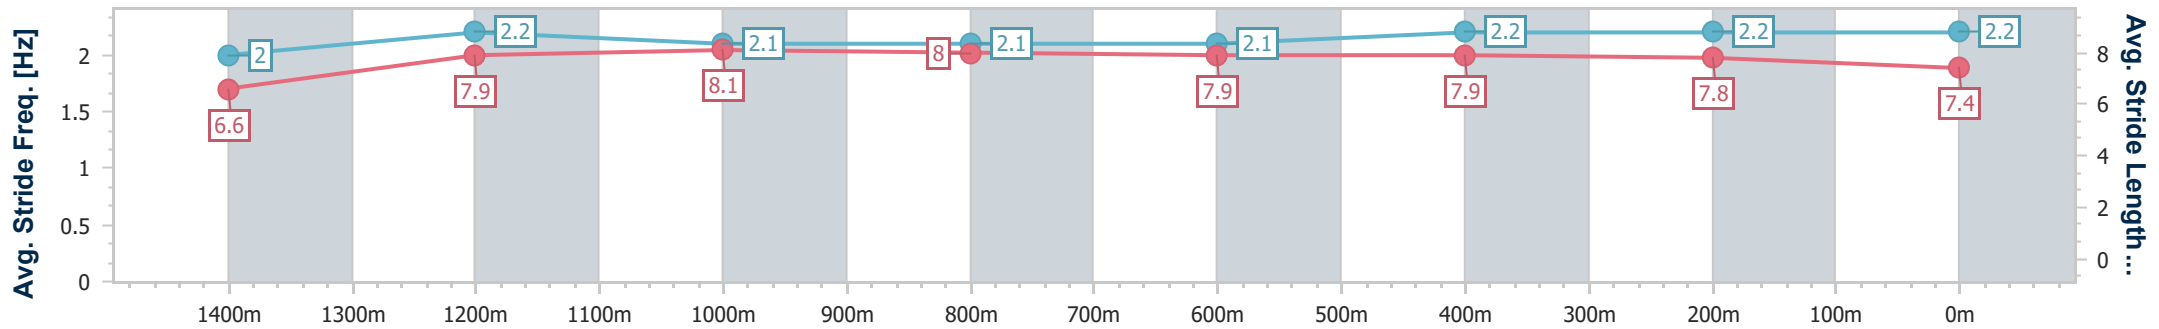

- [ ] Ranking at each section and finish
- .-.- No data available at this section
- NA No data available

Horse/Jockey Name	The Cullinan
Final Rank	4
Fastest Section Time (Section)	0:08.62 (Overall)
Top Speed [km/h] (Section)	65.2 (1400m)
Race State	Finished

Eagle Farm QLD Professional

Race 4: SKY RACING BENCHMARK 85 Handicap - 1500m

04 February 2023 - 14:32

Track Rating: Good 4, Weather: Fine, Rail Position: True Entire Course

BRISBANE RACING CLUB

Section	Overall	1400m	1200m	1000m	800m	600m	400m	200m
Section Times	1:30.91 [4] (0:08.62)	1:22.29 [6] (0:11.54)	1:10.75 [6] (0:11.53)	0:59.22 [4] (0:11.88)	0:47.34 [4] (0:11.94)	0:35.40 [3] (0:11.66)	0:23.74 [3] (0:11.51)	0:12.23 [3] (0:12.23)
Average Speed [km/h]	42.4	62.5	62.6	61.4	60.2	61.7	62.6	58.9
Top Speed [km/h]	58.6	65.2	63.7	62.6	61.4	63.5	63.3	61.7
Avg. Dist. to Rail [m]	12.0	3.6	3.2	2.3	0.5	0.9	3.1	3.8
Avg. Stride Freq. [Hz]	2.0	2.2	2.1	2.1	2.1	2.2	2.2	2.2
Avg. Stride Length [m]	6.6	7.9	8.1	8.0	7.9	7.9	7.8	7.4