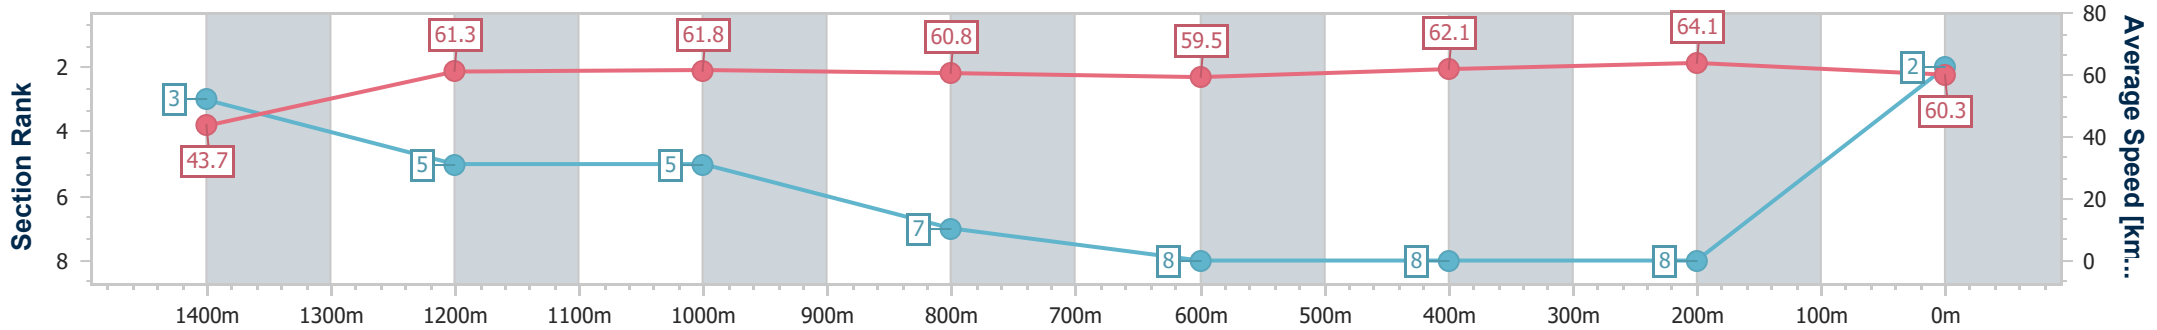

Eagle Farm QLD Professional

Race 4: SKY RACING BENCHMARK 85 Handicap - 1500m

04 February 2023 - 14:32

Track Rating: Good 4, Weather: Fine, Rail Position: True Entire Course

BRISBANE RACING CLUB

Section	Overall	1400m	1200m	1000m	800m	600m	400m	200m
Section Times	1:30.81 [2] (0:08.29)	1:22.52 [3] (0:11.79)	1:10.73 [5] (0:11.66)	0:59.07 [5] (0:12.06)	0:47.01 [7] (0:12.25)	0:34.76 [8] (0:11.57)	0:23.19 [8] (0:11.25)	0:11.94 [8] (0:11.94)
Average Speed [km/h]	43.7	61.3	61.8	60.8	59.5	62.1	64.1	60.3
Top Speed [km/h]	57.3	63.1	63.2	61.7	61.8	64.5	65.5	63.4
Avg. Dist. to Rail [m]	7.4	1.4	2.6	3.8	2.4	0.7	3.2	5.4
Avg. Stride Freq. [Hz]	2.2	2.3	2.3	2.3	2.2	2.3	2.4	2.3
Avg. Stride Length [m]	6.3	7.3	7.4	7.4	7.4	7.5	7.4	7.3