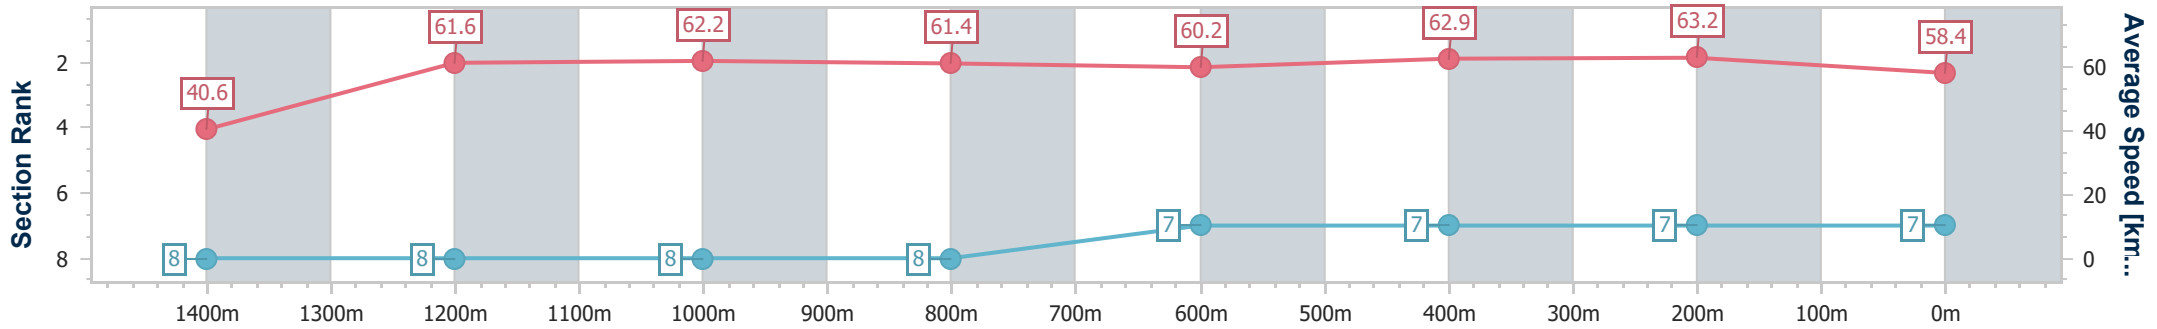

Eagle Farm QLD Professional

Race 4: SKY RACING BENCHMARK 85 Handicap - 1500m

04 February 2023 - 14:32

Track Rating: Good 4, Weather: Fine, Rail Position: True Entire Course

BRISBANE RACING CLUB

Section	Overall	1400m	1200m	1000m	800m	600m	400m	200m						
Section Times	1:31.32 [7] (0:09.00)	1:22.32 [8] (0:11.73)	1:10.59 [8] (0:11.57)	0:59.02 [8] (0:11.89)	0:47.13 [8] (0:11.94)	0:35.19 [7] (0:11.48)	0:23.71 [7] (0:11.41)	0:12.30 [7] (0:12.30)						
Average Speed [km/h]	40.6	61.6	62.2	61.4	60.2	62.9	63.2	58.4						
Top Speed [km/h]	59.0	64.9	64.2	62.5	62.8	64.8	65.0	61.9						
Avg. Dist. to Rail [m]	15.4	3.6	2.5	2.2	0.7	1.5	7.4	8.9						
Avg. Stride Freq. [Hz]	2.1	2.3	2.3	2.3	2.3	2.4	2.5	2.4						
Avg. Stride Length [m]	5.9	7.2	7.4	7.4	7.3	7.2	7.1	6.8						

- [ ] Ranking at each section and finish
- .-.-.- No data available at this section
- NA No data available

Horse/Jockey Name	The Tyler
Final Rank	8
Fastest Section Time (Section)	0:08.01 (Overall)
Top Speed [km/h] (Section)	65.4 (1200m)
Race State	Finished