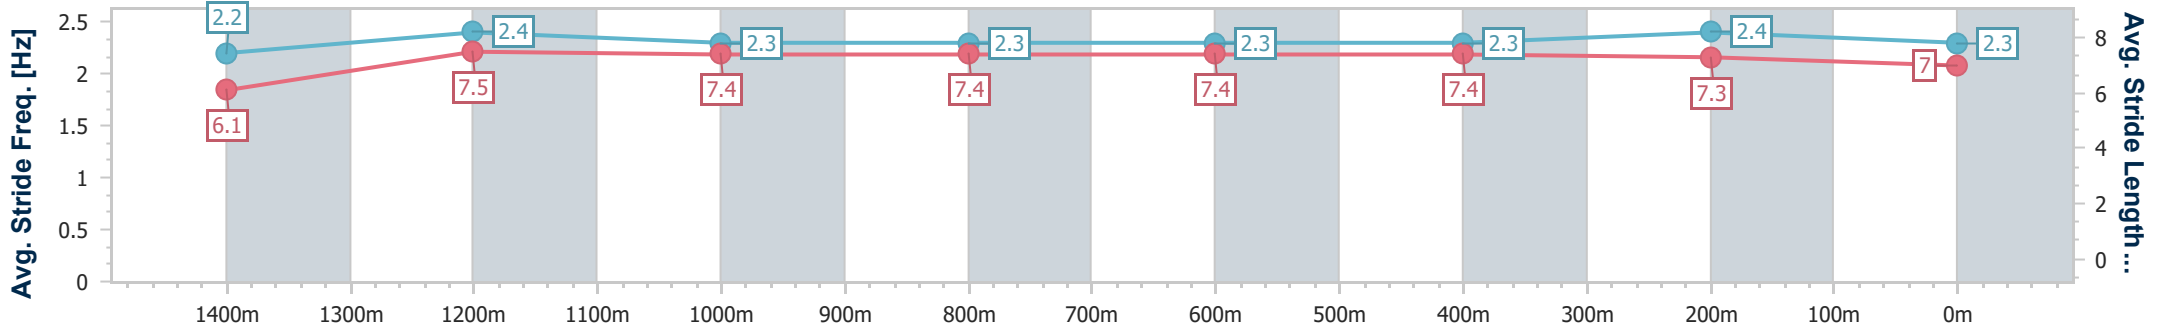

### Eagle Farm QLD Professional

Race 4: SKY RACING BENCHMARK 85 Handicap - 1500m

04 February 2023 - 14:32

Track Rating: Good 4, Weather: Fine, Rail Position: True Entire Course

BRISBANE RACING CLUB

Section	Overall	1400m	1200m	1000m	800m	600m	400m	200m
Section Times	1:30.93 [6] (0:08.21)	1:22.72 [2] (0:11.37)	1:11.35 [2] (0:11.74)	0:59.61 [3] (0:12.21)	0:47.40 [3] (0:12.07)	0:35.33 [4] (0:11.67)	0:23.66 [4] (0:11.49)	0:12.17 [5] (0:12.17)
Average Speed [km/h]	44.3	64.1	61.5	61.1	60.1	61.3	62.7	59.1
Top Speed [km/h]	67.9	67.9	63.5	62.5	61.2	62.6	64.0	61.3
Avg. Dist. to Rail [m]	14.5	10.1	8.7	6.6	1.9	1.2	0.5	0.5
Avg. Stride Freq. [Hz]	2.2	2.4	2.3	2.3	2.3	2.3	2.4	2.3
Avg. Stride Length [m]	6.1	7.5	7.4	7.4	7.4	7.4	7.3	7.0