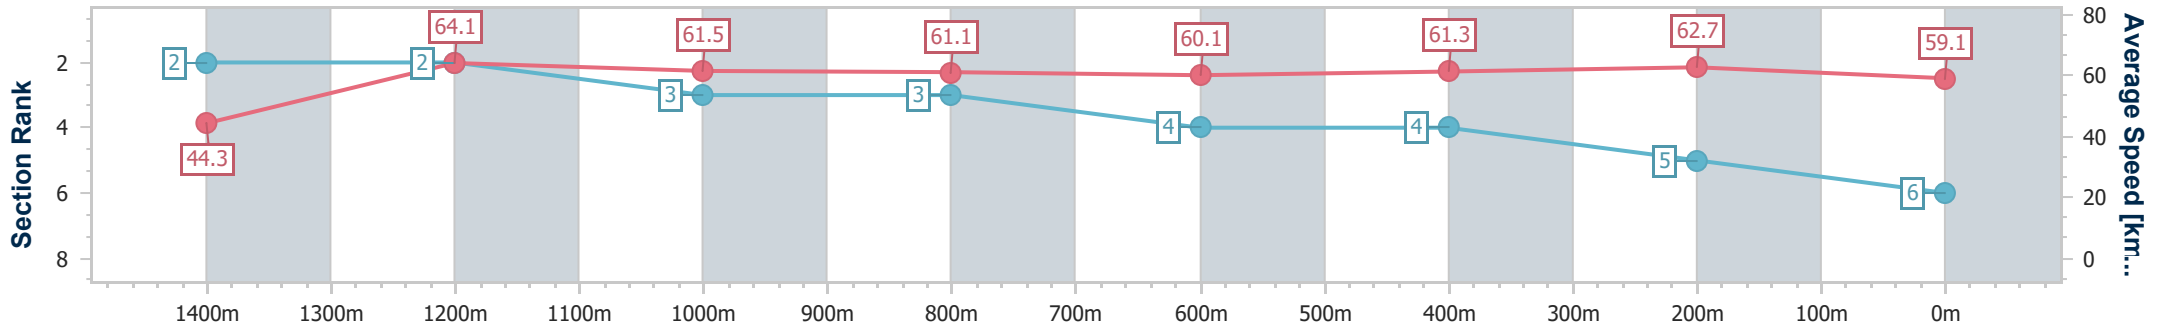

### Eagle Farm QLD Professional

Race 4: SKY RACING BENCHMARK 85 Handicap - 1500m

04 February 2023 - 14:32

Track Rating: Good 4, Weather: Fine, Rail Position: True Entire Course

BRISBANE RACING CLUB

Section	Overall	1400m	1200m	1000m	800m	600m	400m	200m
Section Times	1:30.93 [6] (0:08.21)	1:22.72 [2] (0:11.37)	1:11.35 [2] (0:11.74)	0:59.61 [3] (0:12.21)	0:47.40 [3] (0:12.07)	0:35.33 [4] (0:11.67)	0:23.66 [4] (0:11.49)	0:12.17 [5] (0:12.17)
Average Speed [km/h]	44.3	64.1	61.5	61.1	60.1	61.3	62.7	59.1
Top Speed [km/h]	67.9	67.9	63.5	62.5	61.2	62.6	64.0	61.3
Avg. Dist. to Rail [m]	14.5	10.1	8.7	6.6	1.9	1.2	0.5	0.5
Avg. Stride Freq. [Hz]	2.2	2.4	2.3	2.3	2.3	2.3	2.4	2.3
Avg. Stride Length [m]	6.1	7.5	7.4	7.4	7.4	7.4	7.3	7.0

- [ ] Ranking at each section and finish
- .-.- No data available at this section
- NA No data available

Horse/Jockey Name	Wairere Falls
Final Rank	7
Fastest Section Time (Section)	0:09.00 (Overall)
Top Speed [km/h] (Section)	65.0 (400m)
Race State	Finished