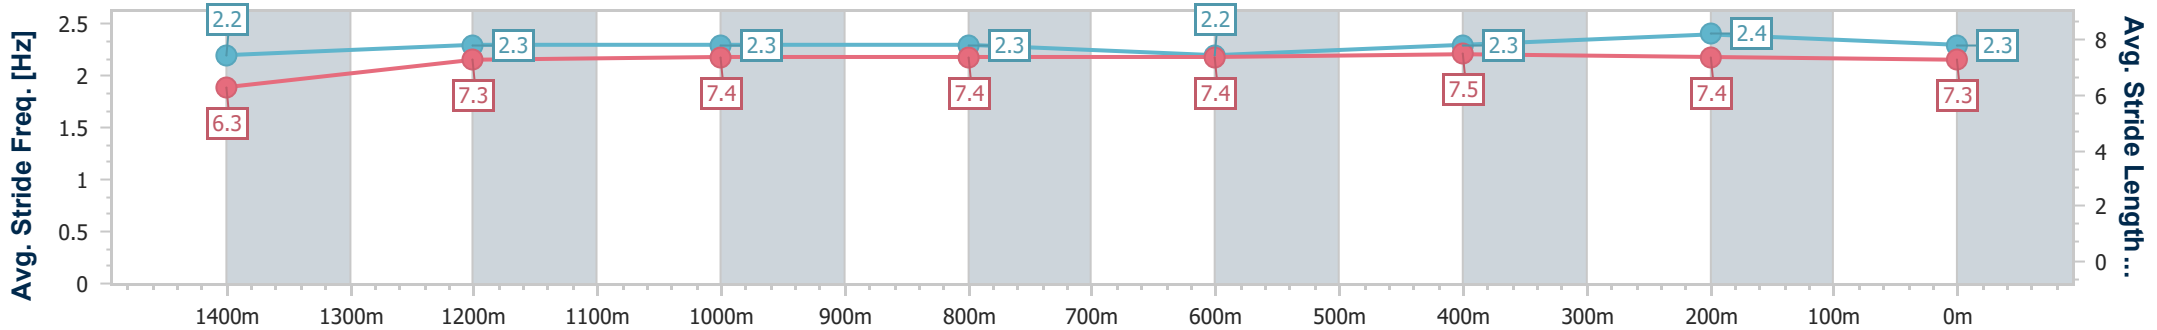

Eagle Farm QLD Professional

Race 4: SKY RACING BENCHMARK 85 Handicap - 1500m

04 February 2023 - 14:32

Track Rating: Good 4, Weather: Fine, Rail Position: True Entire Course

BRISBANE RACING CLUB

Section	Overall	1400m	1200m	1000m	800m	600m	400m	200m
Section Times	1:30.81 [2] (0:08.29)	1:22.52 [3] (0:11.79)	1:10.73 [5] (0:11.66)	0:59.07 [5] (0:12.06)	0:47.01 [7] (0:12.25)	0:34.76 [8] (0:11.57)	0:23.19 [8] (0:11.25)	0:11.94 [8] (0:11.94)
Average Speed [km/h]	43.7	61.3	61.8	60.8	59.5	62.1	64.1	60.3
Top Speed [km/h]	57.3	63.1	63.2	61.7	61.8	64.5	65.5	63.4
Avg. Dist. to Rail [m]	7.4	1.4	2.6	3.8	2.4	0.7	3.2	5.4
Avg. Stride Freq. [Hz]	2.2	2.3	2.3	2.3	2.2	2.3	2.4	2.3
Avg. Stride Length [m]	6.3	7.3	7.4	7.4	7.4	7.5	7.4	7.3

- [ ] Ranking at each section and finish
- .-.- No data available at this section
- NA No data available

Horse/Jockey Name	Animate
Final Rank	3
Fastest Section Time (Section)	0:08.53 (Overall)
Top Speed [km/h] (Section)	65.1 (1200m)
Race State	Finished