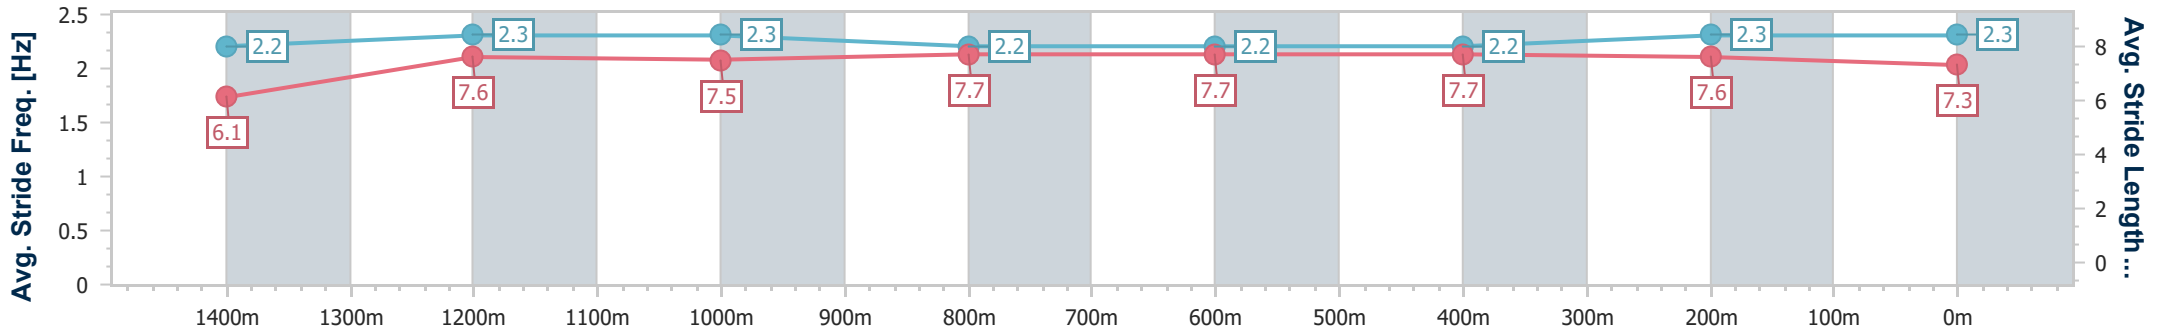

Eagle Farm QLD Professional

Race 4: SKY RACING BENCHMARK 85 Handicap - 1500m

04 February 2023 - 14:32

Track Rating: Good 4, Weather: Fine, Rail Position: True Entire Course

BRISBANE RACING CLUB

Section	Overall	1400m	1200m	1000m	800m	600m	400m	200m
Section Times	1:30.84 [3] (0:08.53)	1:22.31 [5] (0:11.57)	1:10.74 [4] (0:11.72)	0:59.02 [6] (0:11.88)	0:47.14 [5] (0:12.01)	0:35.13 [5] (0:11.71)	0:23.42 [6] (0:11.44)	0:11.98 [6] (0:11.98)
Average Speed [km/h]	42.6	62.4	61.5	61.8	60.1	61.5	62.9	60.1
Top Speed [km/h]	60.6	63.6	65.1	62.8	61.6	63.4	63.6	62.1
Avg. Dist. to Rail [m]	10.6	2.4	4.2	3.7	0.8	1.0	4.5	5.5
Avg. Stride Freq. [Hz]	2.2	2.3	2.3	2.2	2.2	2.2	2.3	2.3
Avg. Stride Length [m]	6.1	7.6	7.5	7.7	7.7	7.7	7.6	7.3

- [ ] Ranking at each section and finish
- .-.- No data available at this section
- NA No data available

Horse/Jockey Name	The Cullinan
Final Rank	4
Fastest Section Time (Section)	0:08.62 (Overall)
Top Speed [km/h] (Section)	65.2 (1400m)
Race State	Finished