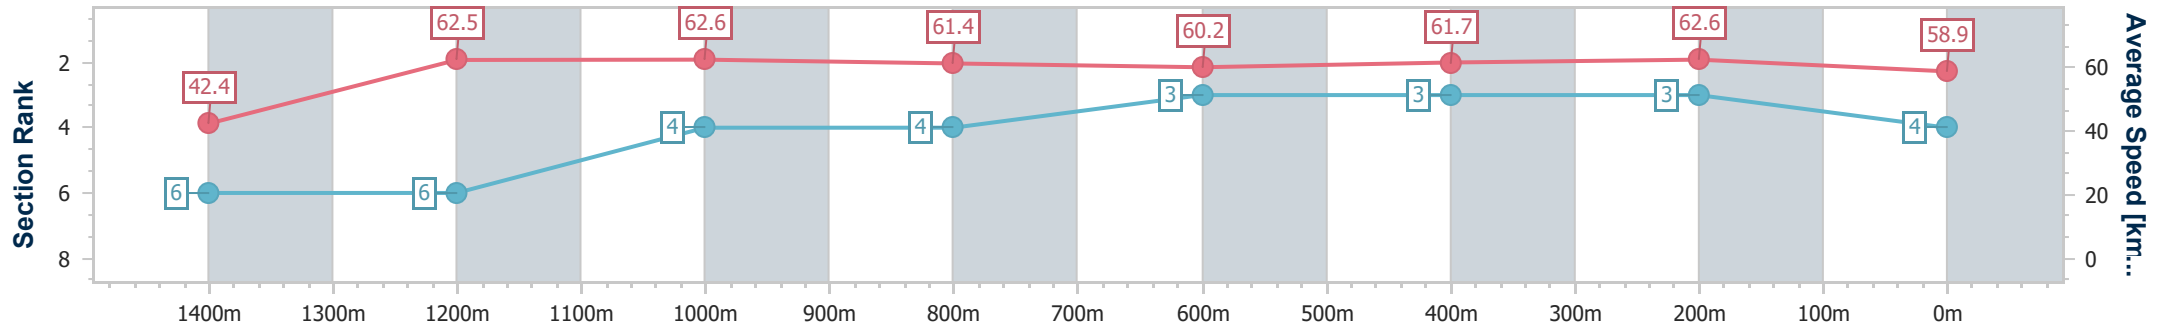

Eagle Farm QLD Professional

Race 4: SKY RACING BENCHMARK 85 Handicap - 1500m

04 February 2023 - 14:32

Track Rating: Good 4, Weather: Fine, Rail Position: True Entire Course

BRISBANE RACING CLUB

Section	Overall	1400m	1200m	1000m	800m	600m	400m	200m
Section Times	1:30.91 [4] (0:08.62)	1:22.29 [6] (0:11.54)	1:10.75 [6] (0:11.53)	0:59.22 [4] (0:11.88)	0:47.34 [4] (0:11.94)	0:35.40 [3] (0:11.66)	0:23.74 [3] (0:11.51)	0:12.23 [3] (0:12.23)
Average Speed [km/h]	42.4	62.5	62.6	61.4	60.2	61.7	62.6	58.9
Top Speed [km/h]	58.6	65.2	63.7	62.6	61.4	63.5	63.3	61.7
Avg. Dist. to Rail [m]	12.0	3.6	3.2	2.3	0.5	0.9	3.1	3.8
Avg. Stride Freq. [Hz]	2.0	2.2	2.1	2.1	2.1	2.2	2.2	2.2
Avg. Stride Length [m]	6.6	7.9	8.1	8.0	7.9	7.9	7.8	7.4