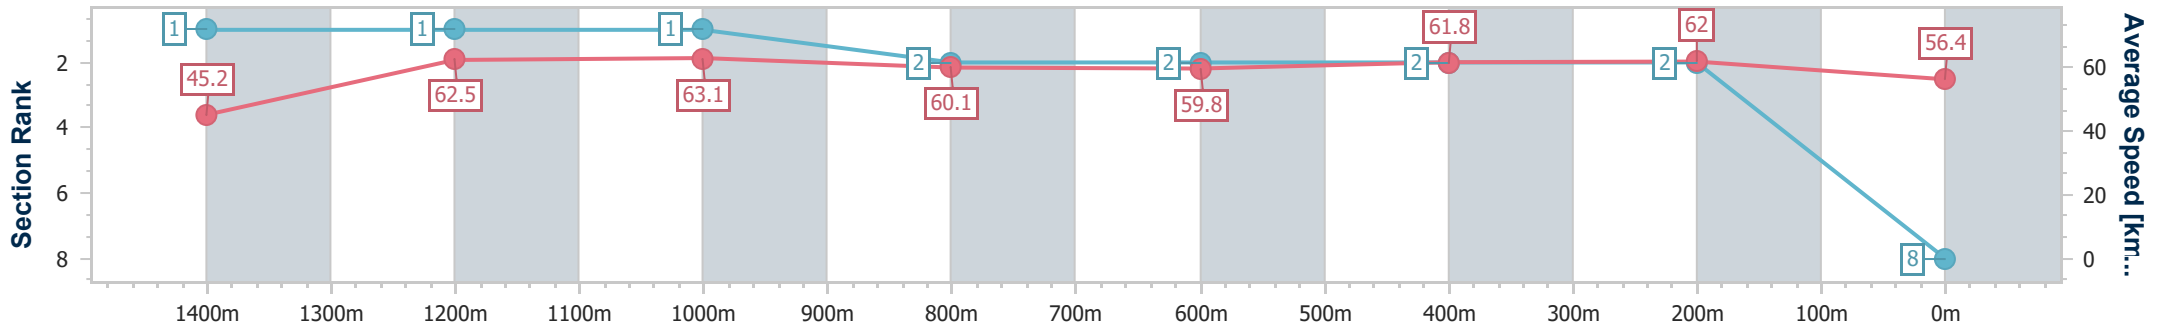

Eagle Farm QLD Professional

Race 4: SKY RACING BENCHMARK 85 Handicap - 1500m

04 February 2023 - 14:32

Track Rating: Good 4, Weather: Fine, Rail Position: True Entire Course

BRISBANE RACING CLUB

Section	Overall	1400m	1200m	1000m	800m	600m	400m	200m
Section Times	1:31.38 [8] (0:08.01)	1:23.37 [1] (0:11.53)	1:11.84 [1] (0:11.44)	1:00.40 [1] (0:12.16)	0:48.24 [2] (0:12.15)	0:36.09 [2] (0:11.71)	0:24.38 [2] (0:11.62)	0:12.76 [2] (0:12.76)
Average Speed [km/h]	45.2	62.5	63.1	60.1	59.8	61.8	62.0	56.4
Top Speed [km/h]	58.6	64.3	65.4	62.1	61.8	63.8	63.3	60.3
Avg. Dist. to Rail [m]	7.2	1.0	0.7	2.6	2.4	0.8	1.9	2.3
Avg. Stride Freq. [Hz]	2.1	2.4	2.4	2.4	2.3	2.4	2.4	2.3
Avg. Stride Length [m]	6.8	6.9	7.3	7.1	7.1	7.2	7.1	6.8

- [ ] Ranking at each section and finish
- .-.- No data available at this section
- NA No data available