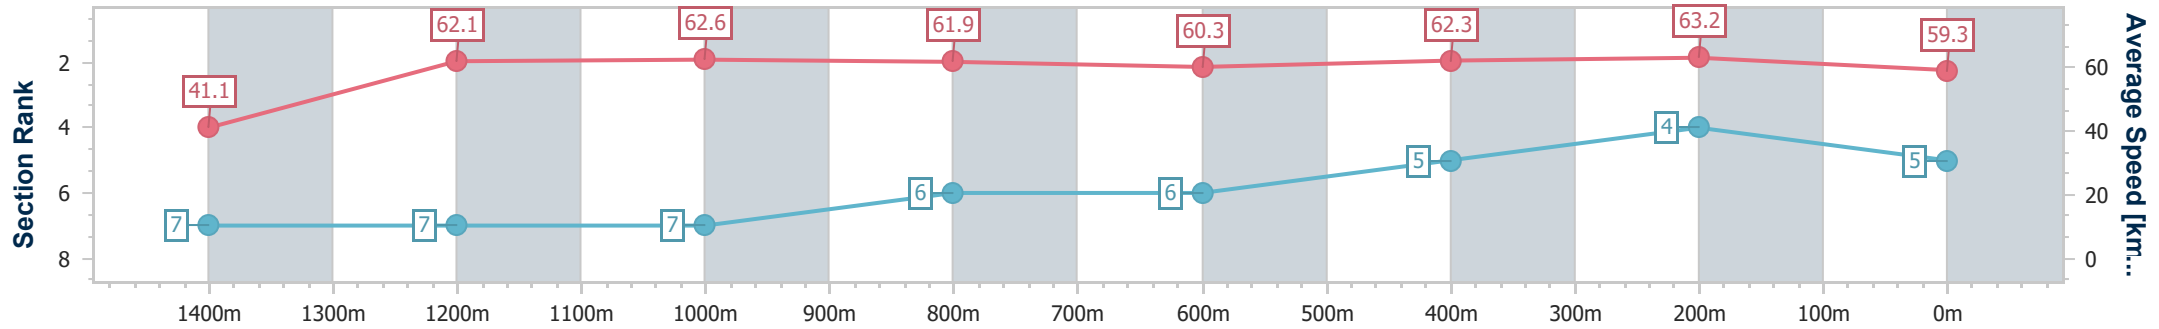

Eagle Farm QLD Professional

Race 4: SKY RACING BENCHMARK 85 Handicap - 1500m

04 February 2023 - 14:32

Track Rating: Good 4, Weather: Fine, Rail Position: True Entire Course

BRISBANE RACING CLUB

Section	Overall	1400m	1200m	1000m	800m	600m	400m	200m
Section Times	1:30.91 [5] (0:08.85)	1:22.06 [7] (0:11.65)	1:10.41 [7] (0:11.52)	0:58.89 [7] (0:11.79)	0:47.10 [6] (0:11.98)	0:35.12 [6] (0:11.59)	0:23.53 [5] (0:11.39)	0:12.14 [4] (0:12.14)
Average Speed [km/h]	41.1	62.1	62.6	61.9	60.3	62.3	63.2	59.3
Top Speed [km/h]	61.6	62.9	63.6	62.6	61.9	64.4	64.8	61.7
Avg. Dist. to Rail [m]	11.6	3.3	3.2	2.4	0.6	0.8	4.5	5.7
Avg. Stride Freq. [Hz]	2.2	2.3	2.2	2.2	2.2	2.3	2.3	2.3
Avg. Stride Length [m]	5.9	7.6	7.8	7.7	7.6	7.7	7.5	7.2