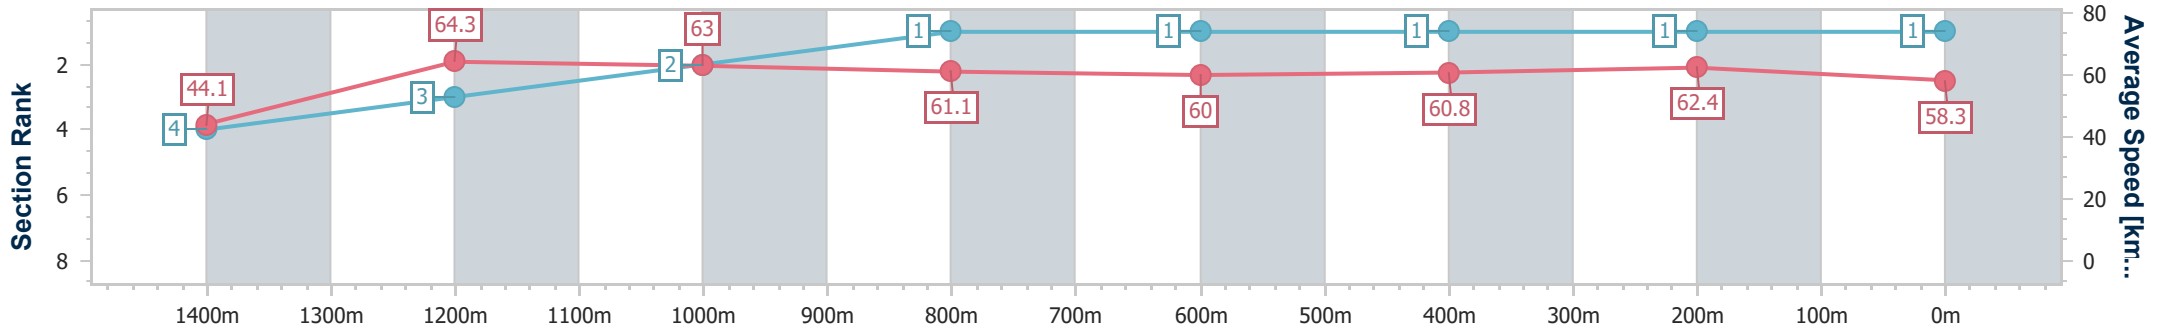

04 February 2023 - 14:32

Track Rating: Good 4, Weather: Fine, Rail Position: True Entire Course

BRISBANE RACING CLUB

Section	Overall	1400m	1200m	1000m	800m	600m	400m	200m
Section Times	1:30.71 [1] (0:08.29)	1:22.42 [4] (0:11.27)	1:11.15 [3] (0:11.43)	0:59.72 [2] (0:11.96)	0:47.76 [1] (0:12.08)	0:35.68 [1] (0:11.81)	0:23.87 [1] (0:11.53)	0:12.34 [1] (0:12.34)
Average Speed [km/h]	44.1	64.3	63.0	61.1	60.0	60.8	62.4	58.3
Top Speed [km/h]	61.4	65.4	64.3	67.1	60.8	64.1	64.6	61.2
Avg. Dist. to Rail [m]	15.4	4.5	2.1	3.1	1.8	0.8	1.4	2.6
Avg. Stride Freq. [Hz]	2.3	2.3	2.3	2.3	2.2	2.3	2.4	2.3
Avg. Stride Length [m]	5.9	7.7	7.5	7.3	7.4	7.4	7.3	7.0