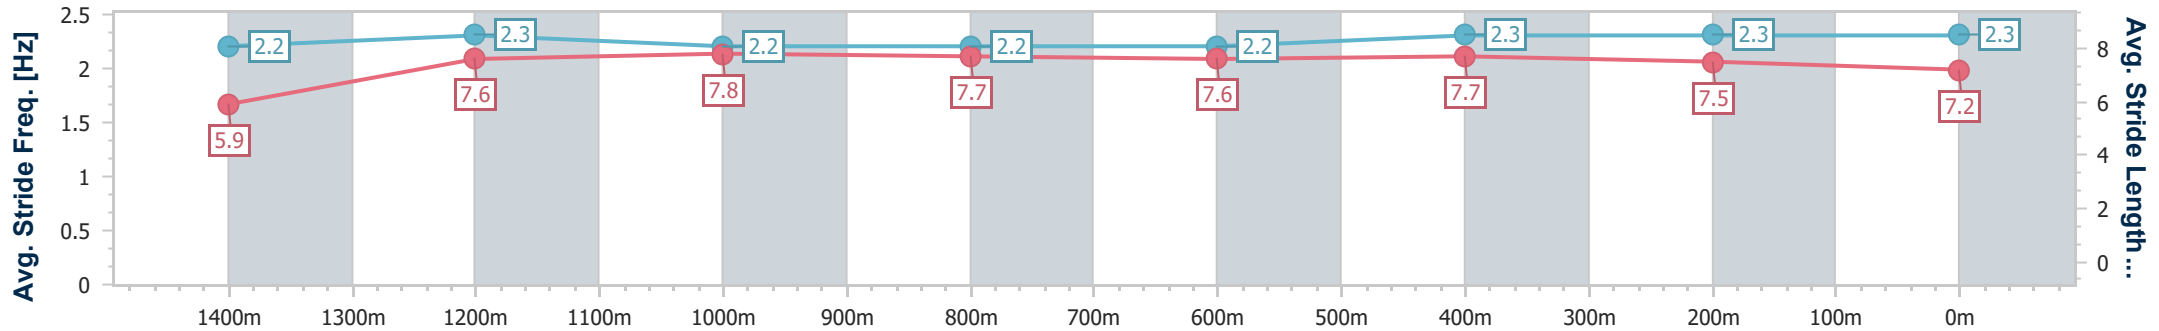

Eagle Farm QLD Professional

Race 4: SKY RACING BENCHMARK 85 Handicap - 1500m

04 February 2023 - 14:32

Track Rating: Good 4, Weather: Fine, Rail Position: True Entire Course

BRISBANE RACING CLUB

Section	Overall	1400m	1200m	1000m	800m	600m	400m	200m
Section Times	1:30.91 [5] (0:08.85)	1:22.06 [7] (0:11.65)	1:10.41 [7] (0:11.52)	0:58.89 [7] (0:11.79)	0:47.10 [6] (0:11.98)	0:35.12 [6] (0:11.59)	0:23.53 [5] (0:11.39)	0:12.14 [4] (0:12.14)
Average Speed [km/h]	41.1	62.1	62.6	61.9	60.3	62.3	63.2	59.3
Top Speed [km/h]	61.6	62.9	63.6	62.6	61.9	64.4	64.8	61.7
Avg. Dist. to Rail [m]	11.6	3.3	3.2	2.4	0.6	0.8	4.5	5.7
Avg. Stride Freq. [Hz]	2.2	2.3	2.2	2.2	2.2	2.3	2.3	2.3
Avg. Stride Length [m]	5.9	7.6	7.8	7.7	7.6	7.7	7.5	7.2