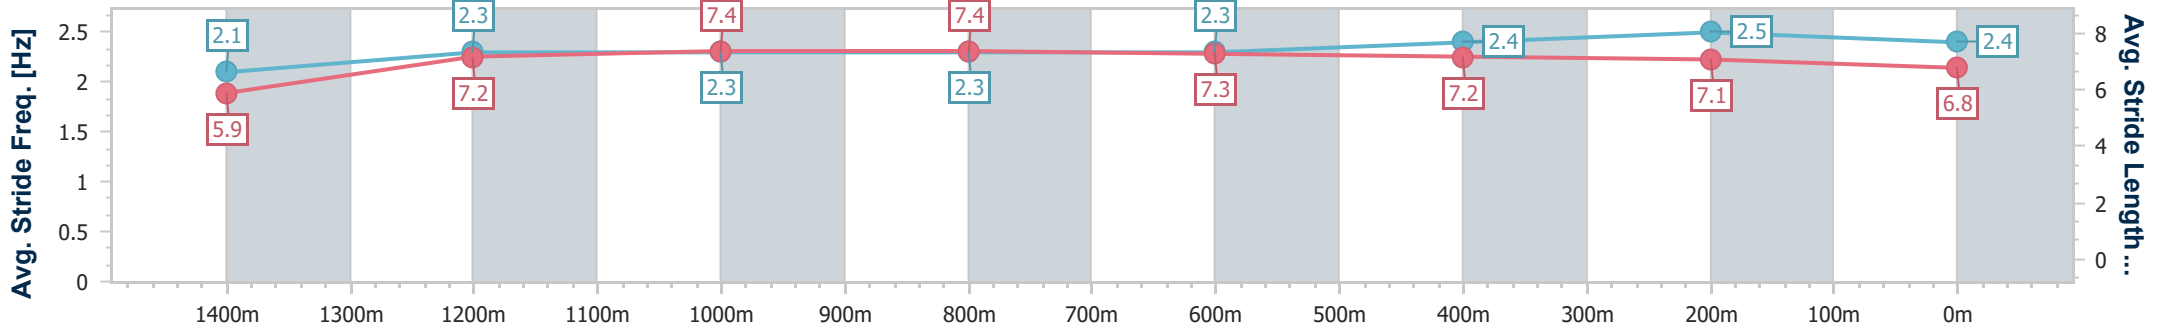

Eagle Farm QLD Professional

Race 4: SKY RACING BENCHMARK 85 Handicap - 1500m

04 February 2023 - 14:32

Track Rating: Good 4, Weather: Fine, Rail Position: True Entire Course

BRISBANE RACING CLUB

Section	Overall	1400m	1200m	1000m	800m	600m	400m	200m						
Section Times	1:31.32 [7] (0:09.00)	1:22.32 [8] (0:11.73)	1:10.59 [8] (0:11.57)	0:59.02 [8] (0:11.89)	0:47.13 [8] (0:11.94)	0:35.19 [7] (0:11.48)	0:23.71 [7] (0:11.41)	0:12.30 [7] (0:12.30)						
Average Speed [km/h]	40.6	61.6	62.2	61.4	60.2	62.9	63.2	58.4						
Top Speed [km/h]	59.0	64.9	64.2	62.5	62.8	64.8	65.0	61.9						
Avg. Dist. to Rail [m]	15.4	3.6	2.5	2.2	0.7	1.5	7.4	8.9						
Avg. Stride Freq. [Hz]	2.1	2.3	2.3	2.3	2.3	2.4	2.5	2.4						
Avg. Stride Length [m]	5.9	7.2	7.4	7.4	7.3	7.2	7.1	6.8						

- [ ] Ranking at each section and finish
- .-.-.- No data available at this section
- NA No data available

Horse/Jockey Name	The Tyler
Final Rank	8
Fastest Section Time (Section)	0:08.01 (Overall)
Top Speed [km/h] (Section)	65.4 (1200m)
Race State	Finished