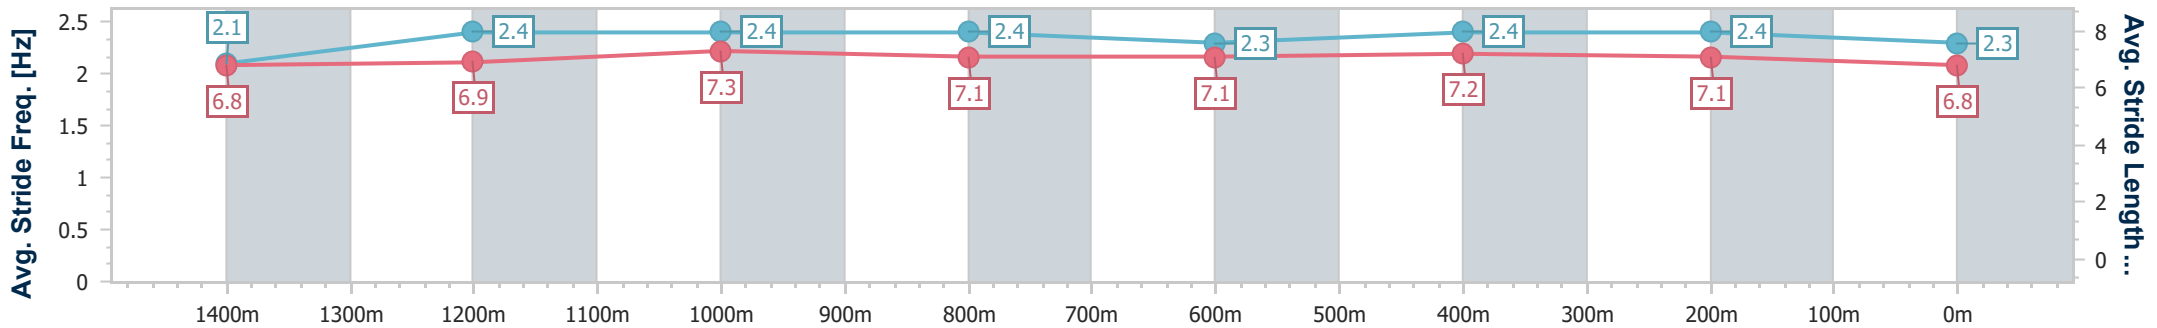

- [ ] Ranking at each section and finish
- .-.-.- No data available at this section
- NA No data available

Horse/Jockey Name	The Tyler
Final Rank	8
Fastest Section Time (Section)	0:08.01 (Overall)
Top Speed [km/h] (Section)	65.4 (1200m)
Race State	Finished

Eagle Farm QLD Professional

Race 4: SKY RACING BENCHMARK 85 Handicap - 1500m

04 February 2023 - 14:32

Track Rating: Good 4, Weather: Fine, Rail Position: True Entire Course

BRISBANE RACING CLUB

Section	Overall	1400m	1200m	1000m	800m	600m	400m	200m
Section Times	1:31.38 [8] (0:08.01)	1:23.37 [1] (0:11.53)	1:11.84 [1] (0:11.44)	1:00.40 [1] (0:12.16)	0:48.24 [2] (0:12.15)	0:36.09 [2] (0:11.71)	0:24.38 [2] (0:11.62)	0:12.76 [2] (0:12.76)
Average Speed [km/h]	45.2	62.5	63.1	60.1	59.8	61.8	62.0	56.4
Top Speed [km/h]	58.6	64.3	65.4	62.1	61.8	63.8	63.3	60.3
Avg. Dist. to Rail [m]	7.2	1.0	0.7	2.6	2.4	0.8	1.9	2.3
Avg. Stride Freq. [Hz]	2.1	2.4	2.4	2.4	2.3	2.4	2.4	2.3
Avg. Stride Length [m]	6.8	6.9	7.3	7.1	7.1	7.2	7.1	6.8

- [ ] Ranking at each section and finish
- .-.- No data available at this section
- NA No data available