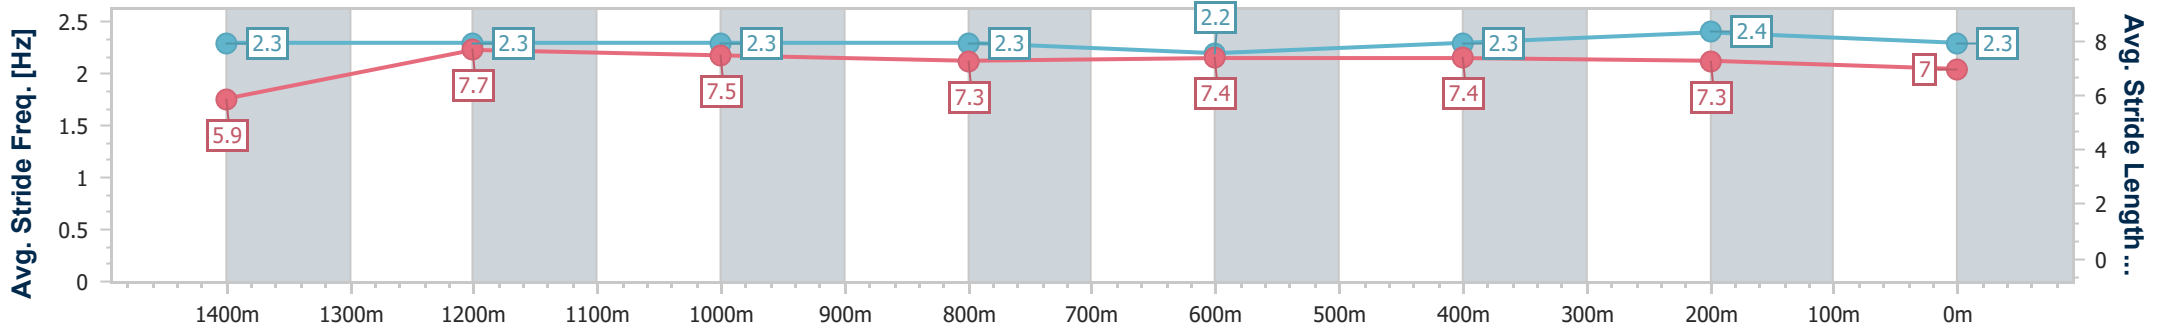

04 February 2023 - 14:32

Track Rating: Good 4, Weather: Fine, Rail Position: True Entire Course

BRISBANE RACING CLUB

Section	Overall	1400m	1200m	1000m	800m	600m	400m	200m
Section Times	1:30.71 [1] (0:08.29)	1:22.42 [4] (0:11.27)	1:11.15 [3] (0:11.43)	0:59.72 [2] (0:11.96)	0:47.76 [1] (0:12.08)	0:35.68 [1] (0:11.81)	0:23.87 [1] (0:11.53)	0:12.34 [1] (0:12.34)
Average Speed [km/h]	44.1	64.3	63.0	61.1	60.0	60.8	62.4	58.3
Top Speed [km/h]	61.4	65.4	64.3	67.1	60.8	64.1	64.6	61.2
Avg. Dist. to Rail [m]	15.4	4.5	2.1	3.1	1.8	0.8	1.4	2.6
Avg. Stride Freq. [Hz]	2.3	2.3	2.3	2.3	2.2	2.3	2.4	2.3
Avg. Stride Length [m]	5.9	7.7	7.5	7.3	7.4	7.4	7.3	7.0