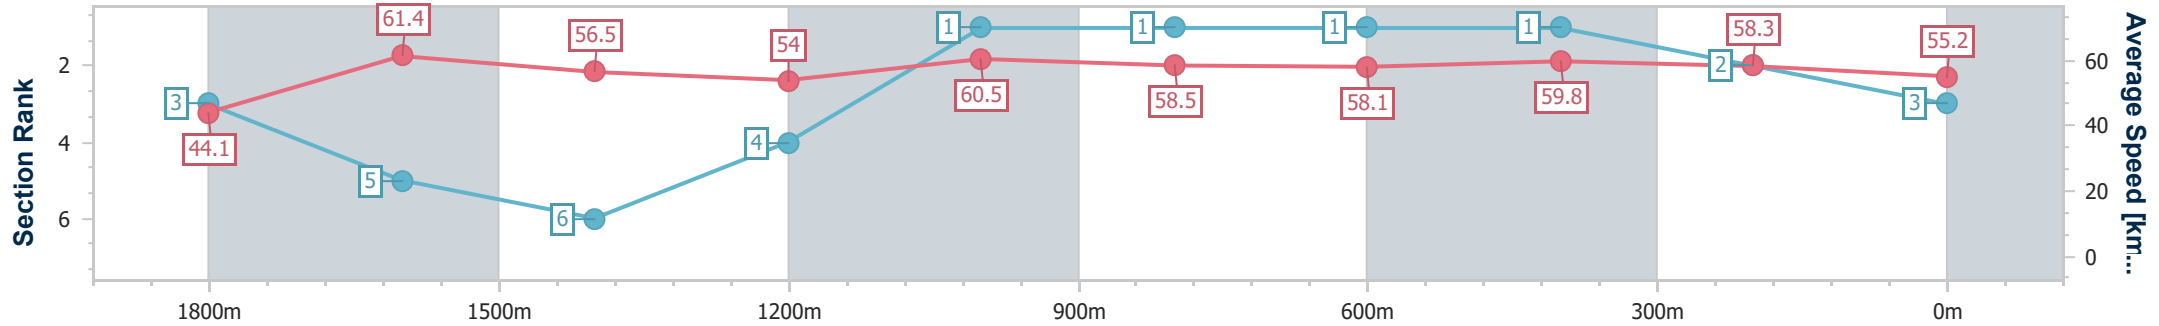

Section	Overall	1800m	1600m	1400m	1200m	1000m	800m	600m	400m	200m			
Section Times	2:00.16 [2] (0:08.10)	1:52.06 [1] (0:11.62)	1:40.44 [2] (0:12.90)	1:27.54 [1] (0:13.64)	1:13.90 [2] (0:12.21)	1:01.69 [2] (0:12.30)	0:49.39 [2] (0:12.45)	0:36.94 [2] (0:12.16)	0:24.78 [2] (0:12.12)	0:12.66 [1] (0:12.66)			
Average Speed [km/h]	44.4	62.2	56.0	53.1	58.9	58.9	58.5	59.8	59.6	57.1			
Top Speed [km/h]	62.5	64.3	58.5	54.6	61.5	60.8	60.6	60.4	61.2	58.6			
Avg. Dist. to Rail [m]	7.3	3.1	1.0	1.1	1.7	1.7	2.1	1.9	2.7	4.7			
Avg. Stride Freq. [Hz]	2.4	2.5	2.3	2.2	2.3	2.3	2.3	2.4	2.5	2.4			
Avg. Stride Length [m]	5.1	7.0	6.8	6.6	7.0	7.2	7.0	7.0	6.7	6.6			

- [] Ranking at each section and finish
- .-.- No data available at this section
- NA No data available

Horse/Jockey Name	Renault
Final Rank	3
Fastest Section Time (Section)	0:08.17 (Overall)
Top Speed [km/h] (Section)	63.3 (1800m)
Race State	Finished

Section	Overall	1800m	1600m	1400m	1200m	1000m	800m	600m	400m	200m			
Section Times	2:00.65 [3] (0:08.17)	1:52.48 [3] (0:11.86)	1:40.62 [5] (0:12.90)	1:27.72 [6] (0:13.49)	1:14.23 [4] (0:11.89)	1:02.34 [1] (0:12.34)	0:50.00 [1] (0:12.44)	0:37.56 [1] (0:12.11)	0:25.45 [1] (0:12.36)	0:13.09 [2] (0:13.09)			
Average Speed [km/h]	44.1	61.4	56.5	54.0	60.5	58.5	58.1	59.8	58.3	55.2			
Top Speed [km/h]	60.8	63.3	57.5	59.6	61.2	59.4	59.3	60.5	60.2	57.7			
Avg. Dist. to Rail [m]	5.9	4.0	2.3	1.4	2.0	0.2	0.8	1.2	1.0	2.4			
Avg. Stride Freq. [Hz]	2.2	2.4	2.2	2.2	2.3	2.2	2.3	2.3	2.4	2.3			
Avg. Stride Length [m]	5.5	7.2	7.1	6.9	7.3	7.3	7.1	7.1	6.9	6.7			