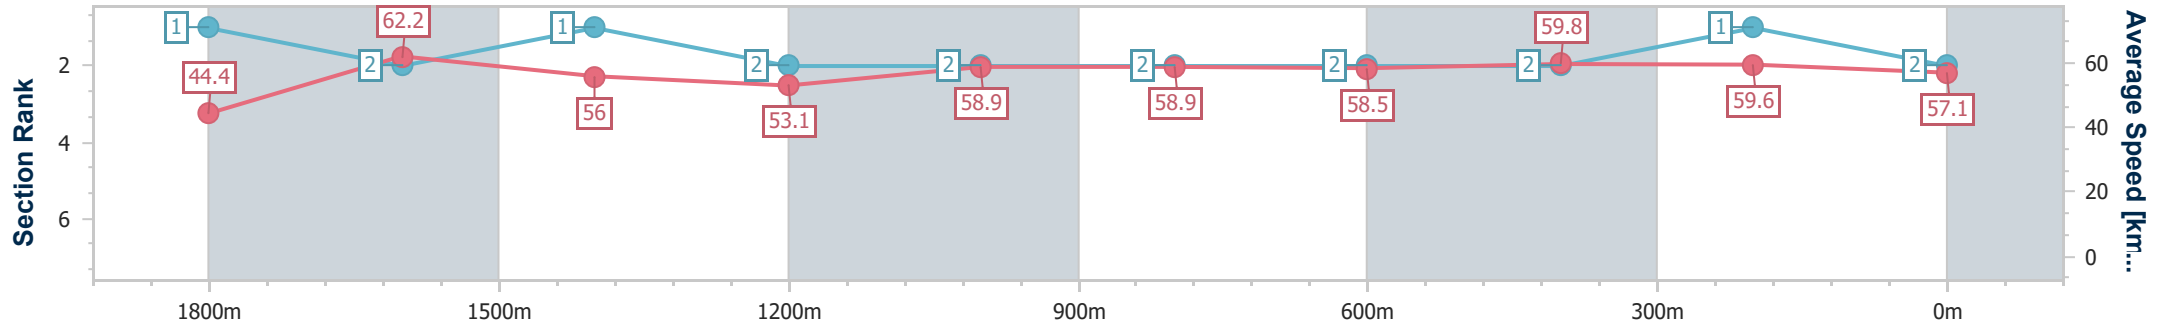

Horse/Jockey Name	Apataki
Final Rank	2
Fastest Section Time (Section)	0:08.10 (Overall)
Top Speed [km/h] (Section)	64.3 (1800m)
Race State	Finished

Aquis Park Gold Coast Poly QLD Professional
Race 2: RITCHIE BROTHERS AUCTIONEERS Class 2 Handicap - 1900m

04 February 2023 - 14:09

Track Rating: Synthetic , Weather: Overcast, Rail Position: True
Entire Course

Section	Overall	1800m	1600m	1400m	1200m	1000m	800m	600m	400m	200m			
Section Times	2:00.16 [2] (0:08.10)	1:52.06 [1] (0:11.62)	1:40.44 [2] (0:12.90)	1:27.54 [1] (0:13.64)	1:13.90 [2] (0:12.21)	1:01.69 [2] (0:12.30)	0:49.39 [2] (0:12.45)	0:36.94 [2] (0:12.16)	0:24.78 [2] (0:12.12)	0:12.66 [1] (0:12.66)			
Average Speed [km/h]	44.4	62.2	56.0	53.1	58.9	58.9	58.5	59.8	59.6	57.1			
Top Speed [km/h]	62.5	64.3	58.5	54.6	61.5	60.8	60.6	60.4	61.2	58.6			
Avg. Dist. to Rail [m]	7.3	3.1	1.0	1.1	1.7	1.7	2.1	1.9	2.7	4.7			
Avg. Stride Freq. [Hz]	2.4	2.5	2.3	2.2	2.3	2.3	2.3	2.4	2.5	2.4			
Avg. Stride Length [m]	5.1	7.0	6.8	6.6	7.0	7.2	7.0	7.0	6.7	6.6			

- [ ] Ranking at each section and finish
- -.-.- No data available at this section
- NA No data available