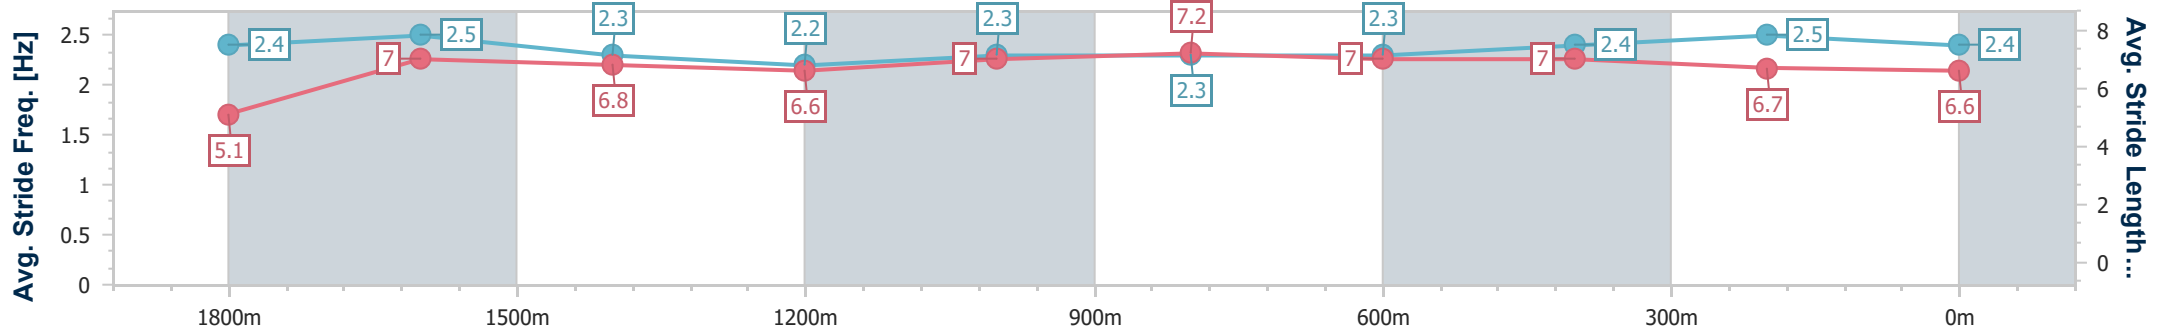

Horse/Jockey Name	Apataki
Final Rank	2
Fastest Section Time (Section)	0:08.10 (Overall)
Top Speed [km/h] (Section)	64.3 (1800m)
Race State	Finished

Aquis Park Gold Coast Poly QLD Professional
Race 2: RITCHIE BROTHERS AUCTIONEERS Class 2 Handicap - 1900m

04 February 2023 - 14:09

Track Rating: Synthetic , Weather: Overcast, Rail Position: True
Entire Course

Section	Overall	1800m	1600m	1400m	1200m	1000m	800m	600m	400m	200m			
Section Times	2:00.16 [2] (0:08.10)	1:52.06 [1] (0:11.62)	1:40.44 [2] (0:12.90)	1:27.54 [1] (0:13.64)	1:13.90 [2] (0:12.21)	1:01.69 [2] (0:12.30)	0:49.39 [2] (0:12.45)	0:36.94 [2] (0:12.16)	0:24.78 [2] (0:12.12)	0:12.66 [1] (0:12.66)			
Average Speed [km/h]	44.4	62.2	56.0	53.1	58.9	58.9	58.5	59.8	59.6	57.1			
Top Speed [km/h]	62.5	64.3	58.5	54.6	61.5	60.8	60.6	60.4	61.2	58.6			
Avg. Dist. to Rail [m]	7.3	3.1	1.0	1.1	1.7	1.7	2.1	1.9	2.7	4.7			
Avg. Stride Freq. [Hz]	2.4	2.5	2.3	2.2	2.3	2.3	2.3	2.4	2.5	2.4			
Avg. Stride Length [m]	5.1	7.0	6.8	6.6	7.0	7.2	7.0	7.0	6.7	6.6			

- [ ] Ranking at each section and finish
- -.-.- No data available at this section
- NA No data available