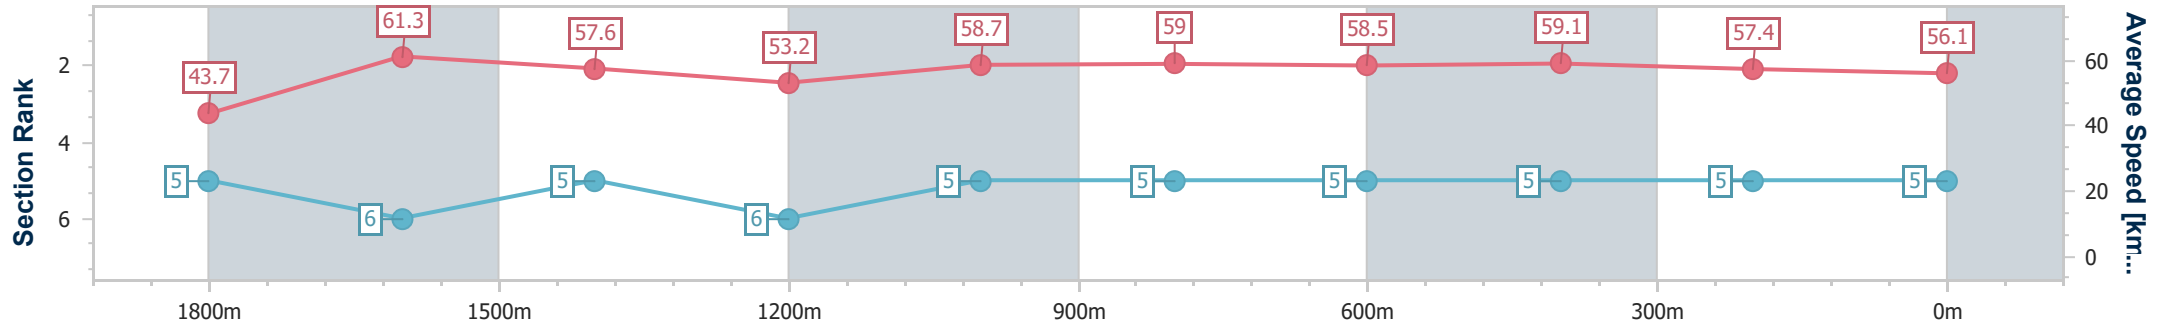

Horse/Jockey Name	Zippy Power
Final Rank	5
Fastest Section Time (Section)	0:08.24 (Overall)
Top Speed [km/h] (Section)	62.9 (1800m)
Race State	Finished

Aquis Park Gold Coast Poly QLD Professional
Race 2: RITCHIE BROTHERS AUCTIONEERS Class 2 Handicap - 1900m

04 February 2023 - 14:09

Track Rating: Synthetic , Weather: Overcast, Rail Position: True
Entire Course

Section	Overall	1800m	1600m	1400m	1200m	1000m	800m	600m	400m	200m
Section Times	2:01.36 [5] (0:08.24)	1:53.12 [5] (0:11.92)	1:41.20 [6] (0:12.73)	1:28.47 [5] (0:13.65)	1:14.82 [6] (0:12.29)	1:02.53 [5] (0:12.30)	0:50.23 [5] (0:12.45)	0:37.78 [5] (0:12.29)	0:25.49 [5] (0:12.61)	0:12.88 [5] (0:12.88)
Average Speed [km/h]	43.7	61.3	57.6	53.2	58.7	59.0	58.5	59.1	57.4	56.1
Top Speed [km/h]	59.5	62.9	58.9	56.0	61.6	61.4	59.9	60.4	58.6	57.2
Avg. Dist. to Rail [m]	6.6	4.6	2.9	1.4	2.4	2.4	2.2	2.0	2.4	1.8
Avg. Stride Freq. [Hz]	2.3	2.4	2.3	2.2	2.2	2.2	2.2	2.2	2.2	2.2
Avg. Stride Length [m]	5.3	7.2	6.8	6.6	7.2	7.3	7.3	7.4	7.1	7.0

- [ ] Ranking at each section and finish
- -.-.- No data available at this section
- NA No data available