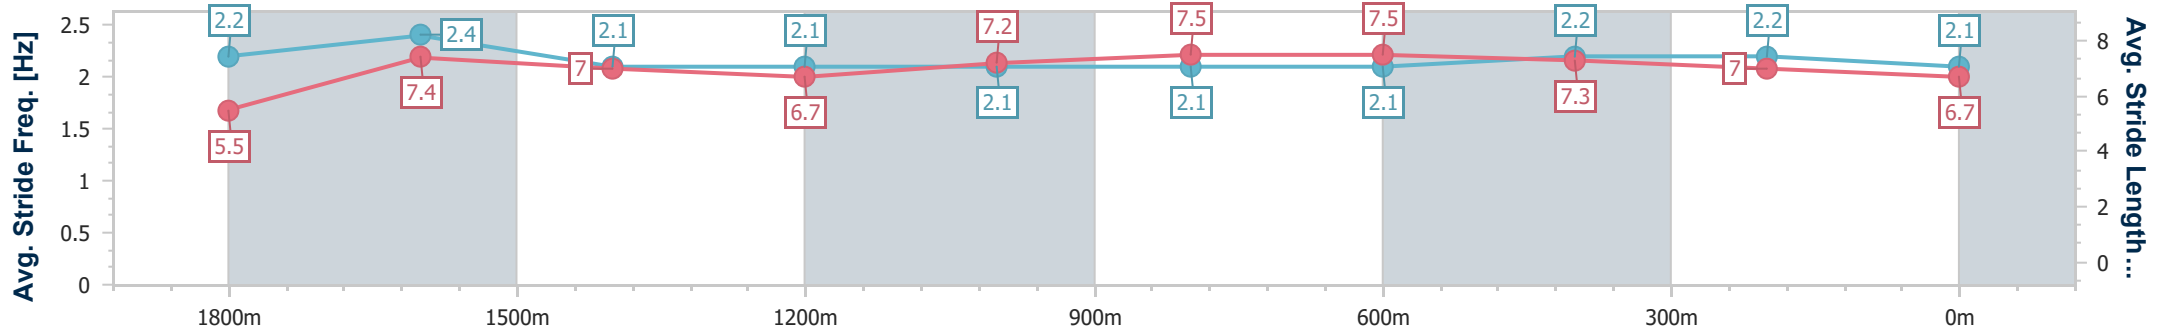

Horse/Jockey Name	Harbelle
Final Rank	6
Fastest Section Time (Section)	0:08.40 (Overall)
Top Speed [km/h] (Section)	65.9 (1800m)
Race State	Finished

Aquis Park Gold Coast Poly QLD Professional
Race 2: RITCHIE BROTHERS AUCTIONEERS Class 2 Handicap - 1900m

04 February 2023 - 14:09

Track Rating: Synthetic , Weather: Overcast, Rail Position: True
Entire Course

Section	Overall	1800m	1600m	1400m	1200m	1000m	800m	600m	400m	200m
Section Times	2:02.13 [6] (0:08.40)	1:53.73 [6] (0:11.41)	1:42.32 [3] (0:13.02)	1:29.30 [4] (0:13.68)	1:15.62 [5] (0:12.39)	1:03.23 [6] (0:12.34)	0:50.89 [6] (0:12.37)	0:38.52 [6] (0:12.36)	0:26.16 [6] (0:12.72)	0:13.44 [6] (0:13.44)
Average Speed [km/h]	43.0	63.1	55.5	52.8	58.1	58.4	58.3	58.6	56.6	53.7
Top Speed [km/h]	62.3	65.9	57.5	54.7	61.1	61.0	59.7	60.1	57.7	55.9
Avg. Dist. to Rail [m]	2.9	0.9	0.6	0.5	0.6	0.5	0.5	0.9	1.3	1.1
Avg. Stride Freq. [Hz]	2.2	2.4	2.1	2.1	2.1	2.1	2.1	2.2	2.2	2.1
Avg. Stride Length [m]	5.5	7.4	7.0	6.7	7.2	7.5	7.5	7.3	7.0	6.7

- [ ] Ranking at each section and finish
- -.-.- No data available at this section
- NA No data available