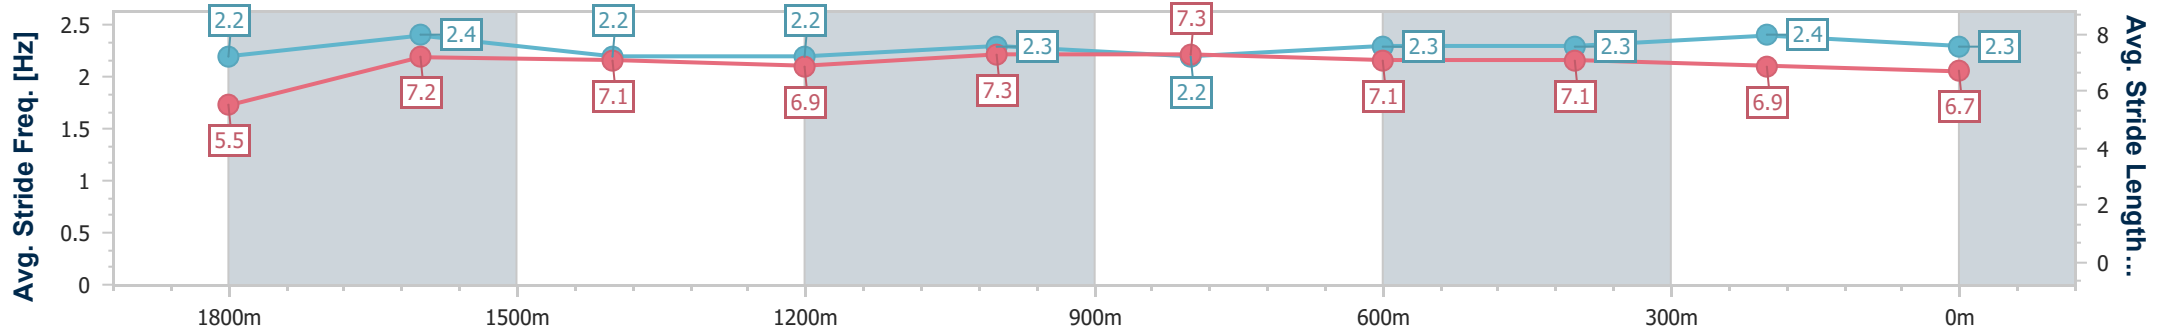

Horse/Jockey Name	Renault
Final Rank	3
Fastest Section Time (Section)	0:08.17 (Overall)
Top Speed [km/h] (Section)	63.3 (1800m)
Race State	Finished

Aquis Park Gold Coast Poly QLD Professional
Race 2: RITCHIE BROTHERS AUCTIONEERS Class 2 Handicap - 1900m

04 February 2023 - 14:09

Track Rating: Synthetic , Weather: Overcast, Rail Position: True
Entire Course

Section	Overall	1800m	1600m	1400m	1200m	1000m	800m	600m	400m	200m			
Section Times	2:00.65 [3] (0:08.17)	1:52.48 [3] (0:11.86)	1:40.62 [5] (0:12.90)	1:27.72 [6] (0:13.49)	1:14.23 [4] (0:11.89)	1:02.34 [1] (0:12.34)	0:50.00 [1] (0:12.44)	0:37.56 [1] (0:12.11)	0:25.45 [1] (0:12.36)	0:13.09 [2] (0:13.09)			
Average Speed [km/h]	44.1	61.4	56.5	54.0	60.5	58.5	58.1	59.8	58.3	55.2			
Top Speed [km/h]	60.8	63.3	57.5	59.6	61.2	59.4	59.3	60.5	60.2	57.7			
Avg. Dist. to Rail [m]	5.9	4.0	2.3	1.4	2.0	0.2	0.8	1.2	1.0	2.4			
Avg. Stride Freq. [Hz]	2.2	2.4	2.2	2.2	2.3	2.2	2.3	2.3	2.4	2.3			
Avg. Stride Length [m]	5.5	7.2	7.1	6.9	7.3	7.3	7.1	7.1	6.9	6.7			

- [ ] Ranking at each section and finish
- -.-.- No data available at this section
- NA No data available