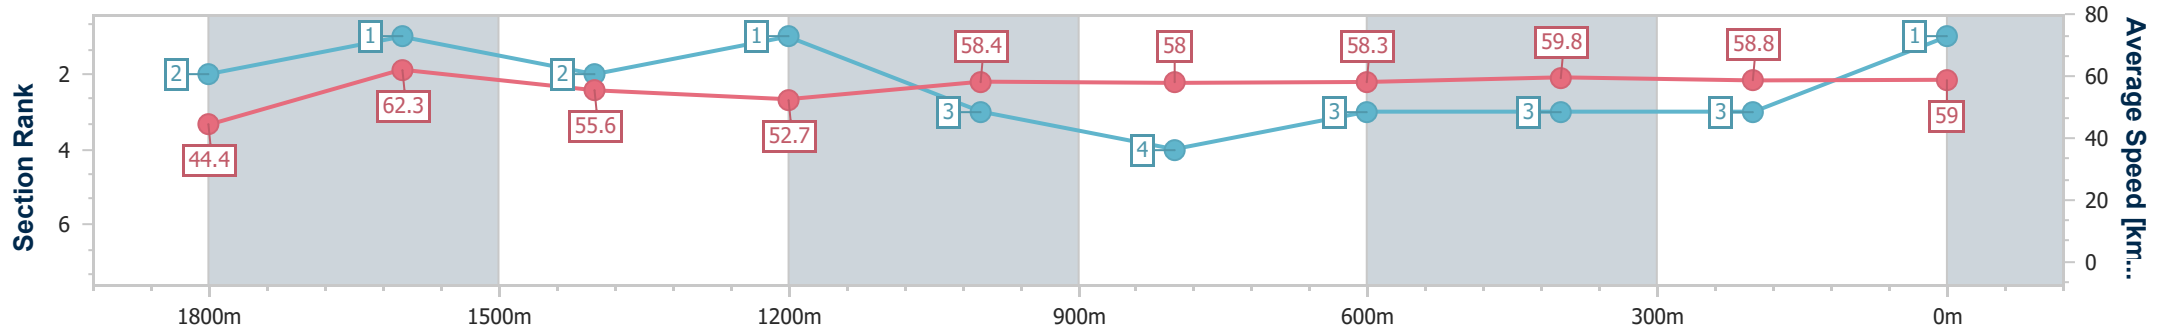

Horse/Jockey Name	Shadyvale Storm
Final Rank	1
Fastest Section Time (Section)	0:08.12 (Overall)
Top Speed [km/h] (Section)	65.7 (1800m)
Race State	Finished

Aquis Park Gold Coast Poly QLD Professional
Race 2: RITCHIE BROTHERS AUCTIONEERS Class 2 Handicap - 1900m

04 February 2023 - 14:09

Track Rating: Synthetic , Weather: Overcast, Rail Position: True
Entire Course

Section	Overall	1800m	1600m	1400m	1200m	1000m	800m	600m	400m	200m
Section Times	1:59.92 [1] (0:08.12)	1:51.80 [2] (0:11.54)	1:40.26 [1] (0:12.98)	1:27.28 [2] (0:13.60)	1:13.68 [1] (0:12.33)	1:01.35 [3] (0:12.38)	0:48.97 [4] (0:12.33)	0:36.64 [3] (0:12.15)	0:24.49 [3] (0:12.30)	0:12.19 [3] (0:12.19)
Average Speed [km/h]	44.4	62.3	55.6	52.7	58.4	58.0	58.3	59.8	58.8	59.0
Top Speed [km/h]	60.3	65.7	57.9	54.2	60.2	58.6	59.5	60.5	60.8	59.9
Avg. Dist. to Rail [m]	2.5	1.4	0.4	0.5	0.9	1.1	0.8	1.4	3.6	6.9
Avg. Stride Freq. [Hz]	2.2	2.4	2.2	2.1	2.2	2.2	2.2	2.2	2.3	2.3
Avg. Stride Length [m]	5.5	7.2	7.1	7.0	7.3	7.4	7.4	7.4	7.1	7.1

- [ ] Ranking at each section and finish
- -.-.- No data available at this section
- NA No data available