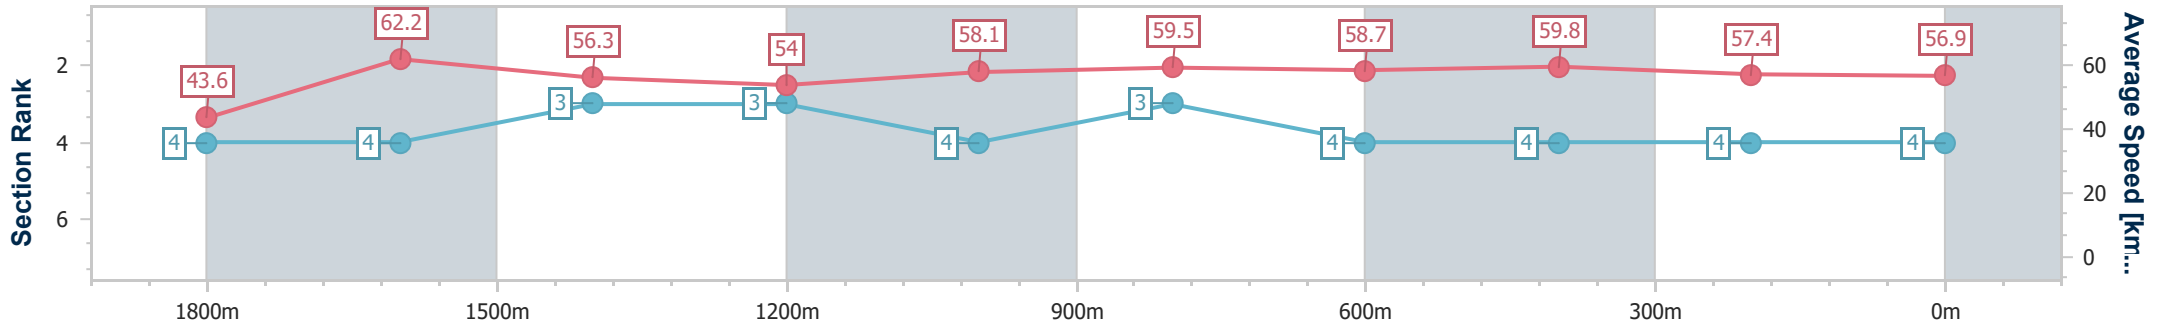

Section	Overall	1800m	1600m	1400m	1200m	1000m	800m	600m	400m	200m			
Section Times	2:00.65 [3] (0:08.17)	1:52.48 [3] (0:11.86)	1:40.62 [5] (0:12.90)	1:27.72 [6] (0:13.49)	1:14.23 [4] (0:11.89)	1:02.34 [1] (0:12.34)	0:50.00 [1] (0:12.44)	0:37.56 [1] (0:12.11)	0:25.45 [1] (0:12.36)	0:13.09 [2] (0:13.09)			
Average Speed [km/h]	44.1	61.4	56.5	54.0	60.5	58.5	58.1	59.8	58.3	55.2			
Top Speed [km/h]	60.8	63.3	57.5	59.6	61.2	59.4	59.3	60.5	60.2	57.7			
Avg. Dist. to Rail [m]	5.9	4.0	2.3	1.4	2.0	0.2	0.8	1.2	1.0	2.4			
Avg. Stride Freq. [Hz]	2.2	2.4	2.2	2.2	2.3	2.2	2.3	2.3	2.4	2.3			
Avg. Stride Length [m]	5.5	7.2	7.1	6.9	7.3	7.3	7.1	7.1	6.9	6.7			

- [] Ranking at each section and finish
- .-.- No data available at this section
- NA No data available

Horse/Jockey Name	He's Viral
Final Rank	4
Fastest Section Time (Section)	0:08.24 (Overall)
Top Speed [km/h] (Section)	65.1 (1800m)
Race State	Finished

Section	Overall	1800m	1600m	1400m	1200m	1000m	800m	600m	400m	200m
Section Times	2:00.98 [4] (0:08.24)	1:52.74 [4] (0:11.66)	1:41.08 [4] (0:12.93)	1:28.15 [3] (0:13.56)	1:14.59 [3] (0:12.40)	1:02.19 [4] (0:12.18)	0:50.01 [3] (0:12.46)	0:37.55 [4] (0:12.22)	0:25.33 [4] (0:12.65)	0:12.68 [4] (0:12.68)
Average Speed [km/h]	43.6	62.2	56.3	54.0	58.1	59.5	58.7	59.8	57.4	56.9
Top Speed [km/h]	59.3	65.1	58.6	55.3	61.0	61.2	60.4	60.7	58.5	57.1
Avg. Dist. to Rail [m]	4.1	2.1	2.8	2.3	3.0	2.7	2.7	3.2	3.8	3.4
Avg. Stride Freq. [Hz]	2.2	2.4	2.3	2.2	2.3	2.3	2.3	2.3	2.3	2.2
Avg. Stride Length [m]	5.5	7.2	6.9	6.8	7.2	7.3	7.2	7.3	7.0	7.0