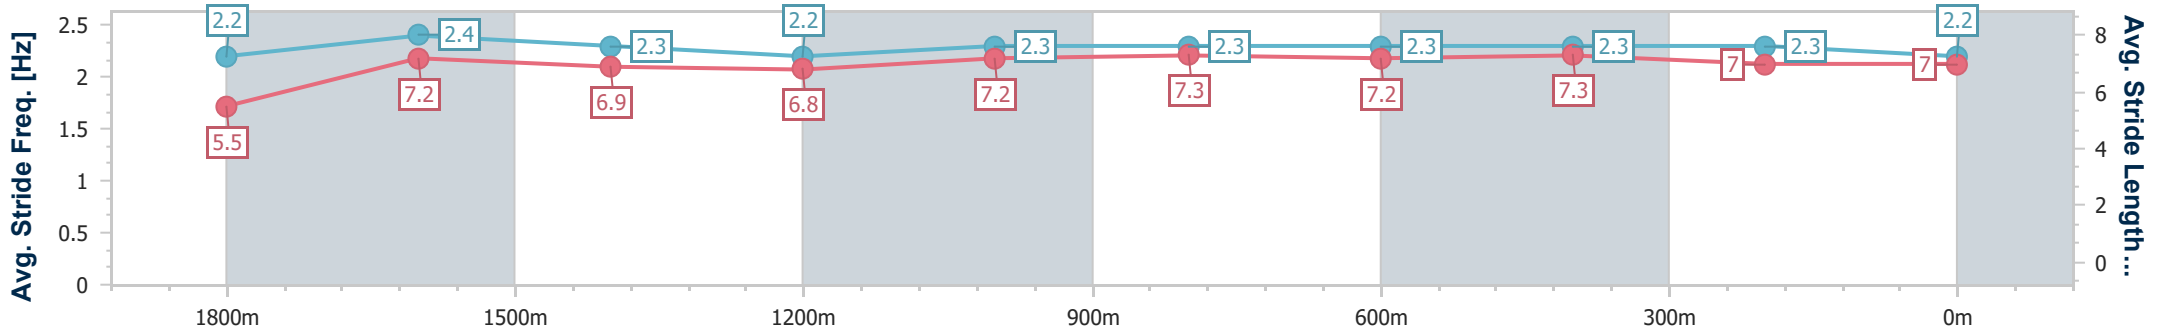

Horse/Jockey Name	He's Viral
Final Rank	4
Fastest Section Time (Section)	0:08.24 (Overall)
Top Speed [km/h] (Section)	65.1 (1800m)
Race State	Finished

Aquis Park Gold Coast Poly QLD Professional
Race 2: RITCHIE BROTHERS AUCTIONEERS Class 2 Handicap - 1900m

04 February 2023 - 14:09

Track Rating: Synthetic , Weather: Overcast, Rail Position: True
Entire Course

Section	Overall	1800m	1600m	1400m	1200m	1000m	800m	600m	400m	200m
Section Times	2:00.98 [4] (0:08.24)	1:52.74 [4] (0:11.66)	1:41.08 [4] (0:12.93)	1:28.15 [3] (0:13.56)	1:14.59 [3] (0:12.40)	1:02.19 [4] (0:12.18)	0:50.01 [3] (0:12.46)	0:37.55 [4] (0:12.22)	0:25.33 [4] (0:12.65)	0:12.68 [4] (0:12.68)
Average Speed [km/h]	43.6	62.2	56.3	54.0	58.1	59.5	58.7	59.8	57.4	56.9
Top Speed [km/h]	59.3	65.1	58.6	55.3	61.0	61.2	60.4	60.7	58.5	57.1
Avg. Dist. to Rail [m]	4.1	2.1	2.8	2.3	3.0	2.7	2.7	3.2	3.8	3.4
Avg. Stride Freq. [Hz]	2.2	2.4	2.3	2.2	2.3	2.3	2.3	2.3	2.3	2.2
Avg. Stride Length [m]	5.5	7.2	6.9	6.8	7.2	7.3	7.2	7.3	7.0	7.0

- [ ] Ranking at each section and finish
- -.-.- No data available at this section
- NA No data available