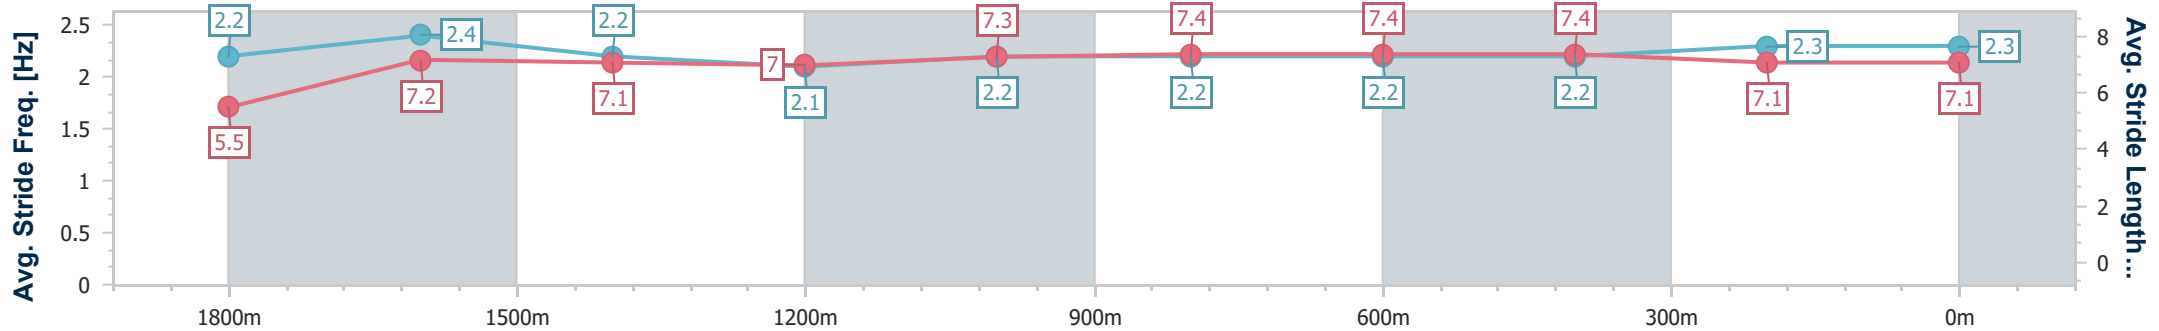

Horse/Jockey Name	Shadyvale Storm
Final Rank	1
Fastest Section Time (Section)	0:08.12 (Overall)
Top Speed [km/h] (Section)	65.7 (1800m)
Race State	Finished

Aquis Park Gold Coast Poly QLD Professional
Race 2: RITCHIE BROTHERS AUCTIONEERS Class 2 Handicap - 1900m

04 February 2023 - 14:09

Track Rating: Synthetic , Weather: Overcast, Rail Position: True
Entire Course

Section	Overall	1800m	1600m	1400m	1200m	1000m	800m	600m	400m	200m
Section Times	1:59.92 [1] (0:08.12)	1:51.80 [2] (0:11.54)	1:40.26 [1] (0:12.98)	1:27.28 [2] (0:13.60)	1:13.68 [1] (0:12.33)	1:01.35 [3] (0:12.38)	0:48.97 [4] (0:12.33)	0:36.64 [3] (0:12.15)	0:24.49 [3] (0:12.30)	0:12.19 [3] (0:12.19)
Average Speed [km/h]	44.4	62.3	55.6	52.7	58.4	58.0	58.3	59.8	58.8	59.0
Top Speed [km/h]	60.3	65.7	57.9	54.2	60.2	58.6	59.5	60.5	60.8	59.9
Avg. Dist. to Rail [m]	2.5	1.4	0.4	0.5	0.9	1.1	0.8	1.4	3.6	6.9
Avg. Stride Freq. [Hz]	2.2	2.4	2.2	2.1	2.2	2.2	2.2	2.2	2.3	2.3
Avg. Stride Length [m]	5.5	7.2	7.1	7.0	7.3	7.4	7.4	7.4	7.1	7.1

- [ ] Ranking at each section and finish
- -.-.- No data available at this section
- NA No data available