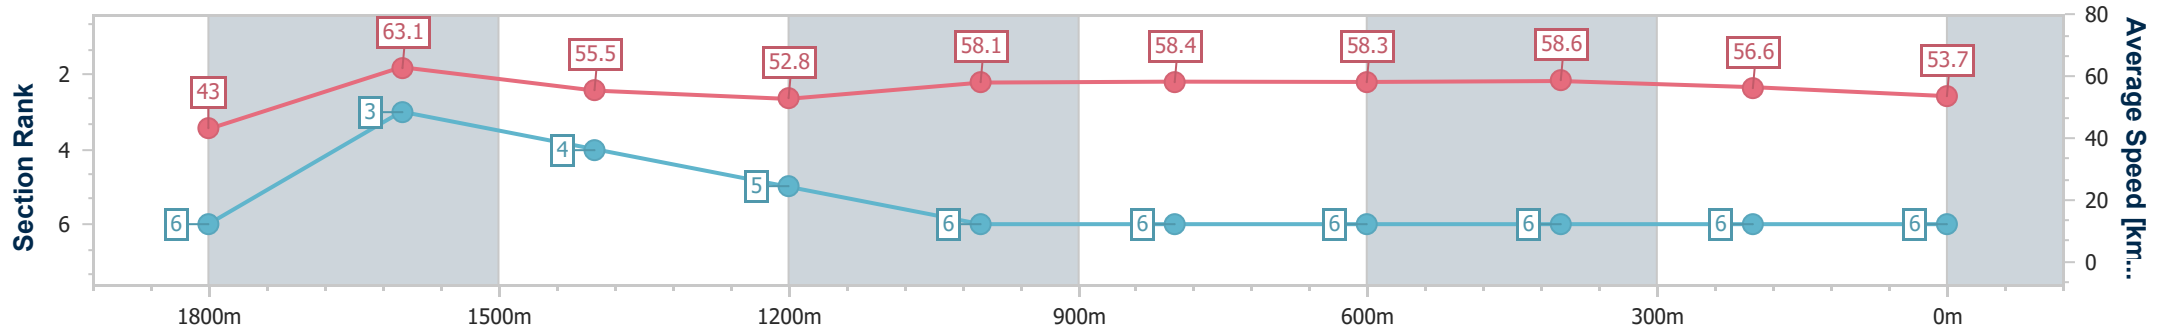

Horse/Jockey Name	Harbelle
Final Rank	6
Fastest Section Time (Section)	0:08.40 (Overall)
Top Speed [km/h] (Section)	65.9 (1800m)
Race State	Finished

Aquis Park Gold Coast Poly QLD Professional
Race 2: RITCHIE BROTHERS AUCTIONEERS Class 2 Handicap - 1900m

04 February 2023 - 14:09

Track Rating: Synthetic , Weather: Overcast, Rail Position: True
Entire Course

Section	Overall	1800m	1600m	1400m	1200m	1000m	800m	600m	400m	200m
Section Times	2:02.13 [6] (0:08.40)	1:53.73 [6] (0:11.41)	1:42.32 [3] (0:13.02)	1:29.30 [4] (0:13.68)	1:15.62 [5] (0:12.39)	1:03.23 [6] (0:12.34)	0:50.89 [6] (0:12.37)	0:38.52 [6] (0:12.36)	0:26.16 [6] (0:12.72)	0:13.44 [6] (0:13.44)
Average Speed [km/h]	43.0	63.1	55.5	52.8	58.1	58.4	58.3	58.6	56.6	53.7
Top Speed [km/h]	62.3	65.9	57.5	54.7	61.1	61.0	59.7	60.1	57.7	55.9
Avg. Dist. to Rail [m]	2.9	0.9	0.6	0.5	0.6	0.5	0.5	0.9	1.3	1.1
Avg. Stride Freq. [Hz]	2.2	2.4	2.1	2.1	2.1	2.1	2.1	2.2	2.2	2.1
Avg. Stride Length [m]	5.5	7.4	7.0	6.7	7.2	7.5	7.5	7.3	7.0	6.7

- [ ] Ranking at each section and finish
- -.-.- No data available at this section
- NA No data available