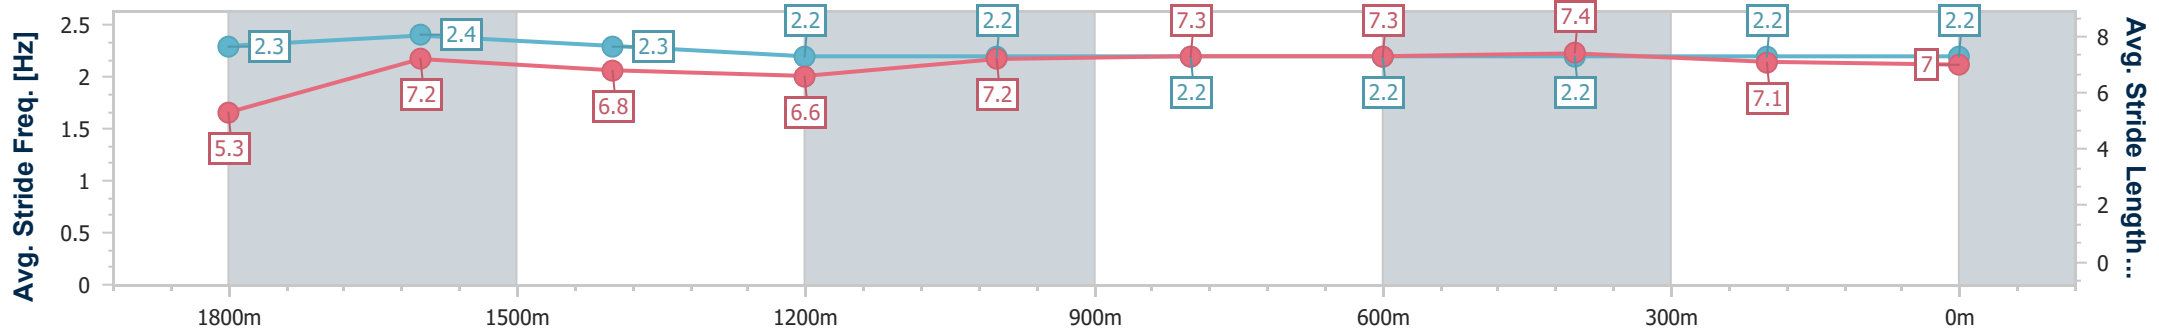

Section	Overall	1800m	1600m	1400m	1200m	1000m	800m	600m	400m	200m
Section Times	2:00.98 [4] (0:08.24)	1:52.74 [4] (0:11.66)	1:41.08 [4] (0:12.93)	1:28.15 [3] (0:13.56)	1:14.59 [3] (0:12.40)	1:02.19 [4] (0:12.18)	0:50.01 [3] (0:12.46)	0:37.55 [4] (0:12.22)	0:25.33 [4] (0:12.65)	0:12.68 [4] (0:12.68)
Average Speed [km/h]	43.6	62.2	56.3	54.0	58.1	59.5	58.7	59.8	57.4	56.9
Top Speed [km/h]	59.3	65.1	58.6	55.3	61.0	61.2	60.4	60.7	58.5	57.1
Avg. Dist. to Rail [m]	4.1	2.1	2.8	2.3	3.0	2.7	2.7	3.2	3.8	3.4
Avg. Stride Freq. [Hz]	2.2	2.4	2.3	2.2	2.3	2.3	2.3	2.3	2.3	2.2
Avg. Stride Length [m]	5.5	7.2	6.9	6.8	7.2	7.3	7.2	7.3	7.0	7.0

- [] Ranking at each section and finish
- .-.- No data available at this section
- NA No data available

Horse/Jockey Name	Zippy Power
Final Rank	5
Fastest Section Time (Section)	0:08.24 (Overall)
Top Speed [km/h] (Section)	62.9 (1800m)
Race State	Finished

Section	Overall	1800m	1600m	1400m	1200m	1000m	800m	600m	400m	200m
Section Times	2:01.36 [5] (0:08.24)	1:53.12 [5] (0:11.92)	1:41.20 [6] (0:12.73)	1:28.47 [5] (0:13.65)	1:14.82 [6] (0:12.29)	1:02.53 [5] (0:12.30)	0:50.23 [5] (0:12.45)	0:37.78 [5] (0:12.29)	0:25.49 [5] (0:12.61)	0:12.88 [5] (0:12.88)
Average Speed [km/h]	43.7	61.3	57.6	53.2	58.7	59.0	58.5	59.1	57.4	56.1
Top Speed [km/h]	59.5	62.9	58.9	56.0	61.6	61.4	59.9	60.4	58.6	57.2
Avg. Dist. to Rail [m]	6.6	4.6	2.9	1.4	2.4	2.4	2.2	2.0	2.4	1.8
Avg. Stride Freq. [Hz]	2.3	2.4	2.3	2.2	2.2	2.2	2.2	2.2	2.2	2.2
Avg. Stride Length [m]	5.3	7.2	6.8	6.6	7.2	7.3	7.3	7.4	7.1	7.0