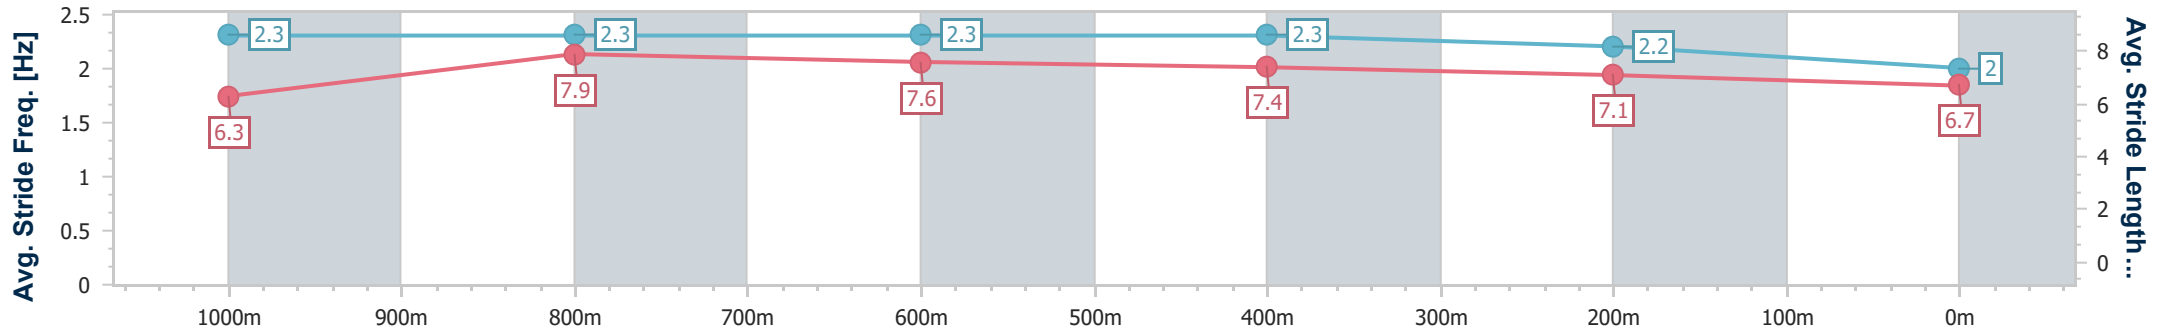

Horse/Jockey Name	Never Been Better
Final Rank	6
Fastest Section Time (Section)	0:10.75 (1000m)
Top Speed [km/h] (Section)	68.7 (1000m)
Race State	Finished

Aquis Park Gold Coast Poly QLD Professional
Race 1: KPI QTIS Three-Year-Old BENCHMARK 65 Handicap - 1200m

04 February 2023 - 13:29

Track Rating: Synthetic , Weather: Overcast, Rail Position: True
Entire Course

Section	Overall	1000m	800m	600m	400m	200m								
Section Times	1:15.08 [6] (0:13.54)	1:01.54 [6] (0:10.75)	0:50.79 [5] (0:11.42)	0:39.37 [4] (0:11.75)	0:27.62 [4] (0:12.79)	0:14.83 [5] (0:14.83)								
Average Speed [km/h]	53.1	66.8	62.9	61.4	56.4	48.5								
Top Speed [km/h]	68.2	68.7	64.1	63.3	59.2	52.0								
Avg. Dist. to Rail [m]	0.7	1.1	0.4	0.5	0.6	1.6								
Avg. Stride Freq. [Hz]	2.3	2.3	2.3	2.3	2.2	2.0								
Avg. Stride Length [m]	6.3	7.9	7.6	7.4	7.1	6.7								

- [ ] Ranking at each section and finish
- -.-.- No data available at this section
- NA No data available