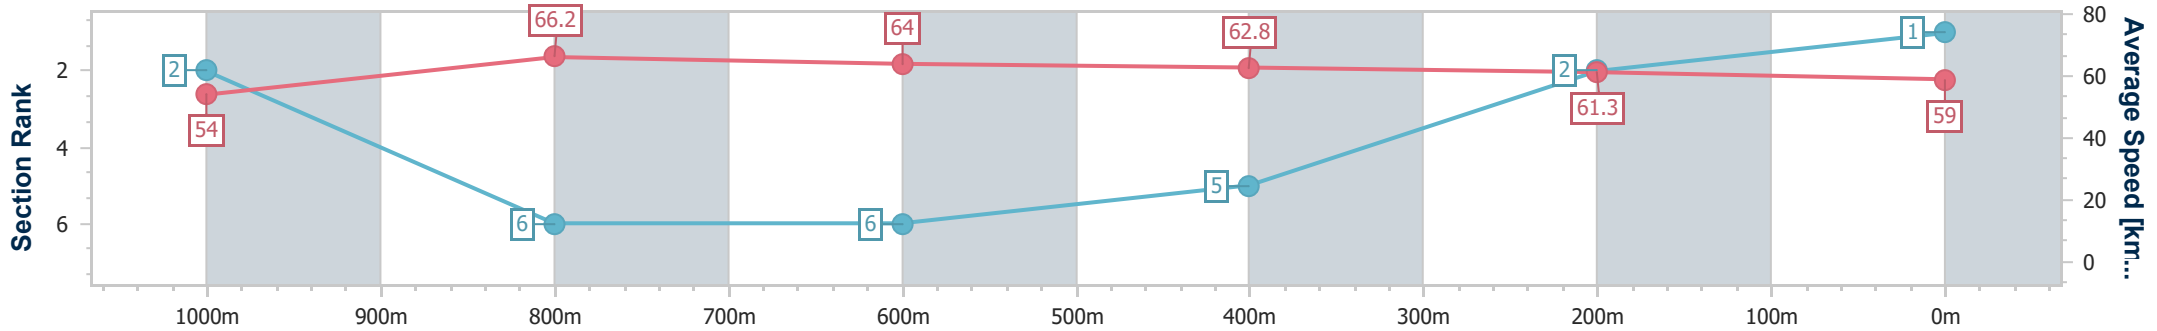

04 February 2023 - 13:29

Track Rating: Synthetic , Weather: Overcast, Rail Position: True  
Entire Course

Section	Overall	1000m	800m	600m	400m	200m									
Section Times	1:11.63 [1] (0:13.32)	0:58.31 [2] (0:11.01)	0:47.30 [6] (0:11.56)	0:35.74 [6] (0:11.65)	0:24.09 [5] (0:11.84)	0:12.25 [2] (0:12.25)									
Average Speed [km/h]	54.0	66.2	64.0	62.8	61.3	59.0									
Top Speed [km/h]	66.7	67.2	65.8	63.6	63.4	61.4									
Avg. Dist. to Rail [m]	5.6	3.9	4.9	3.4	3.9	4.0									
Avg. Stride Freq. [Hz]	2.3	2.5	2.4	2.4	2.5	2.4									
Avg. Stride Length [m]	6.4	7.5	7.5	7.3	6.9	6.7									