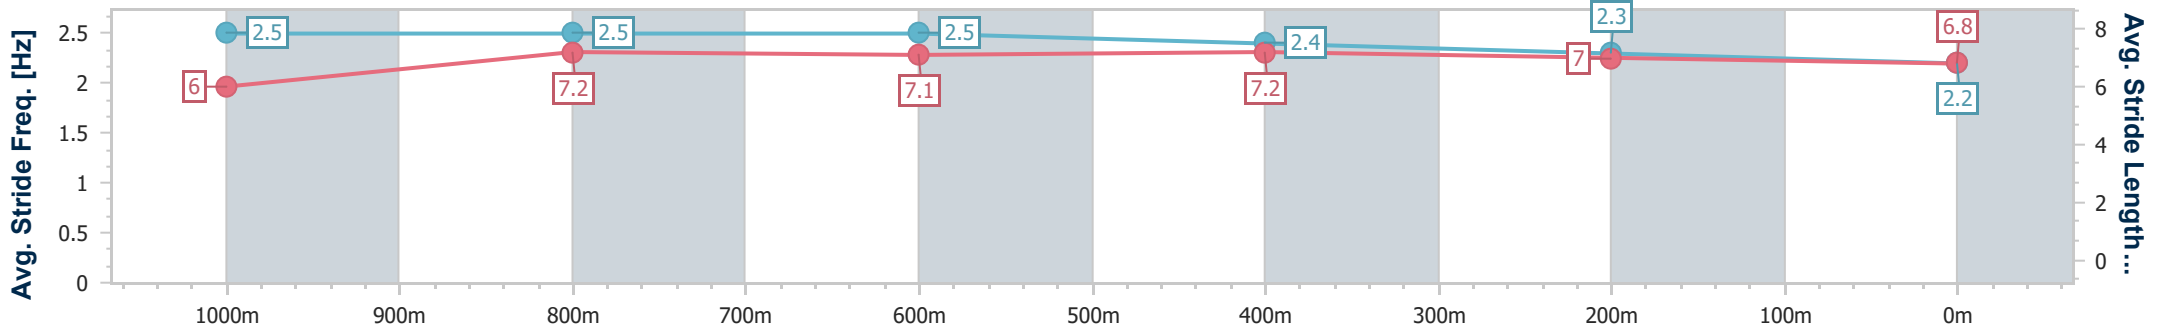

Horse/Jockey Name	Mishani Mistress
Final Rank	3
Fastest Section Time (Section)	0:10.82 (1000m)
Top Speed [km/h] (Section)	68.5 (Overall)
Race State	Finished

Aquis Park Gold Coast Poly QLD Professional
Race 1: KPI QTIS Three-Year-Old BENCHMARK 65 Handicap - 1200m

04 February 2023 - 13:29

Track Rating: Synthetic , Weather: Overcast, Rail Position: True
Entire Course

Section	Overall	1000m	800m	600m	400m	200m
Section Times	1:12.80 [3] (0:13.42)	0:59.38 [4] (0:10.82)	0:48.56 [2] (0:11.33)	0:37.23 [2] (0:11.58)	0:25.65 [1] (0:12.31)	0:13.34 [3] (0:13.34)
Average Speed [km/h]	53.7	67.0	63.8	62.5	58.7	54.1
Top Speed [km/h]	68.5	68.5	66.5	63.7	60.5	56.9
Avg. Dist. to Rail [m]	3.2	1.6	0.9	1.0	1.1	0.5
Avg. Stride Freq. [Hz]	2.5	2.5	2.5	2.4	2.3	2.2
Avg. Stride Length [m]	6.0	7.2	7.1	7.2	7.0	6.8

- [ ] Ranking at each section and finish
- -.-.- No data available at this section
- NA No data available