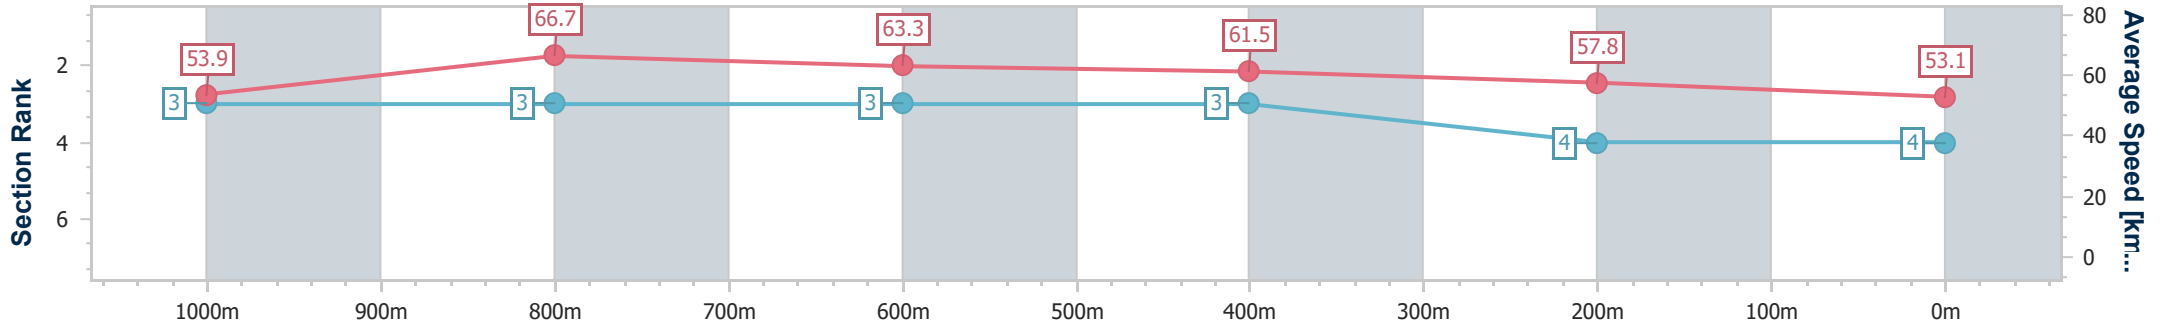

Horse/Jockey Name	Prince Of Marakesh
Final Rank	4
Fastest Section Time (Section)	0:10.84 (1000m)
Top Speed [km/h] (Section)	68.7 (1000m)
Race State	Finished

Aquis Park Gold Coast Poly QLD Professional
Race 1: KPI QTIS Three-Year-Old BENCHMARK 65 Handicap - 1200m

04 February 2023 - 13:29

Track Rating: Synthetic , Weather: Overcast, Rail Position: True
Entire Course

Section	Overall	1000m	800m	600m	400m	200m								
Section Times	1:13.55 [4] (0:13.35)	1:00.20 [3] (0:10.84)	0:49.36 [3] (0:11.43)	0:37.93 [3] (0:11.78)	0:26.15 [3] (0:12.53)	0:13.62 [4] (0:13.62)								
Average Speed [km/h]	53.9	66.7	63.3	61.5	57.8	53.1								
Top Speed [km/h]	68.4	68.7	65.1	64.4	60.0	55.8								
Avg. Dist. to Rail [m]	3.7	1.1	1.3	1.3	2.4	3.2								
Avg. Stride Freq. [Hz]	2.4	2.4	2.4	2.4	2.4	2.3								
Avg. Stride Length [m]	6.3	7.7	7.4	7.1	6.8	6.5								

- [ ] Ranking at each section and finish
- -.-.- No data available at this section
- NA No data available