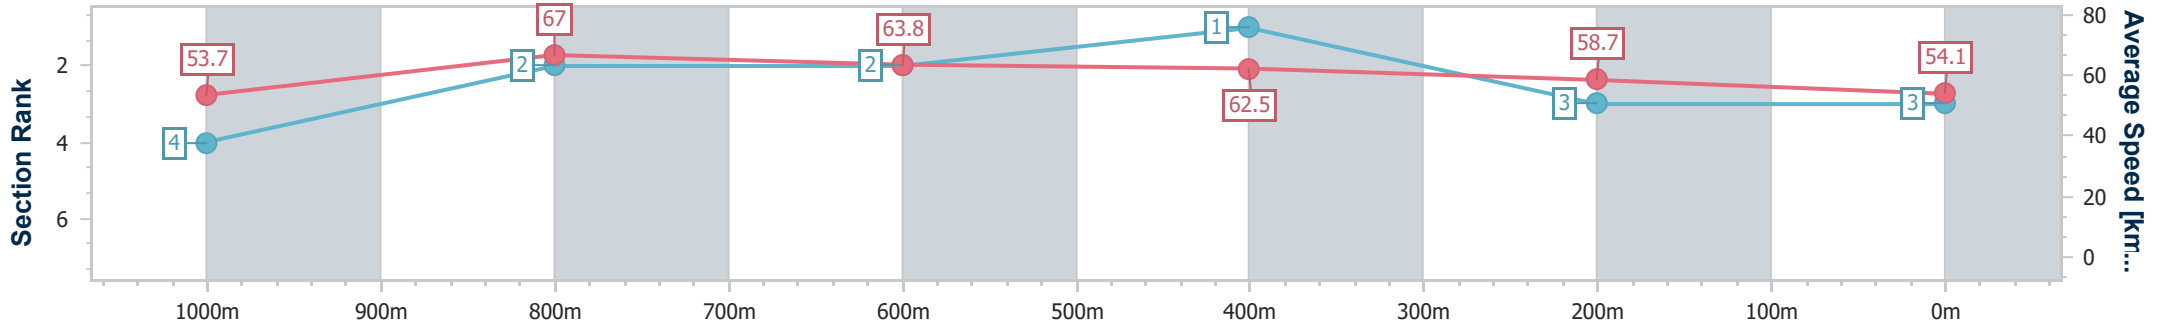

Horse/Jockey Name	Mishani Mistress
Final Rank	3
Fastest Section Time (Section)	0:10.82 (1000m)
Top Speed [km/h] (Section)	68.5 (Overall)
Race State	Finished

Aquis Park Gold Coast Poly QLD Professional
Race 1: KPI QTIS Three-Year-Old BENCHMARK 65 Handicap - 1200m

04 February 2023 - 13:29

Track Rating: Synthetic , Weather: Overcast, Rail Position: True
Entire Course

Section	Overall	1000m	800m	600m	400m	200m
Section Times	1:12.80 [3] (0:13.42)	0:59.38 [4] (0:10.82)	0:48.56 [2] (0:11.33)	0:37.23 [2] (0:11.58)	0:25.65 [1] (0:12.31)	0:13.34 [3] (0:13.34)
Average Speed [km/h]	53.7	67.0	63.8	62.5	58.7	54.1
Top Speed [km/h]	68.5	68.5	66.5	63.7	60.5	56.9
Avg. Dist. to Rail [m]	3.2	1.6	0.9	1.0	1.1	0.5
Avg. Stride Freq. [Hz]	2.5	2.5	2.5	2.4	2.3	2.2
Avg. Stride Length [m]	6.0	7.2	7.1	7.2	7.0	6.8

- [ ] Ranking at each section and finish
- -.-.- No data available at this section
- NA No data available