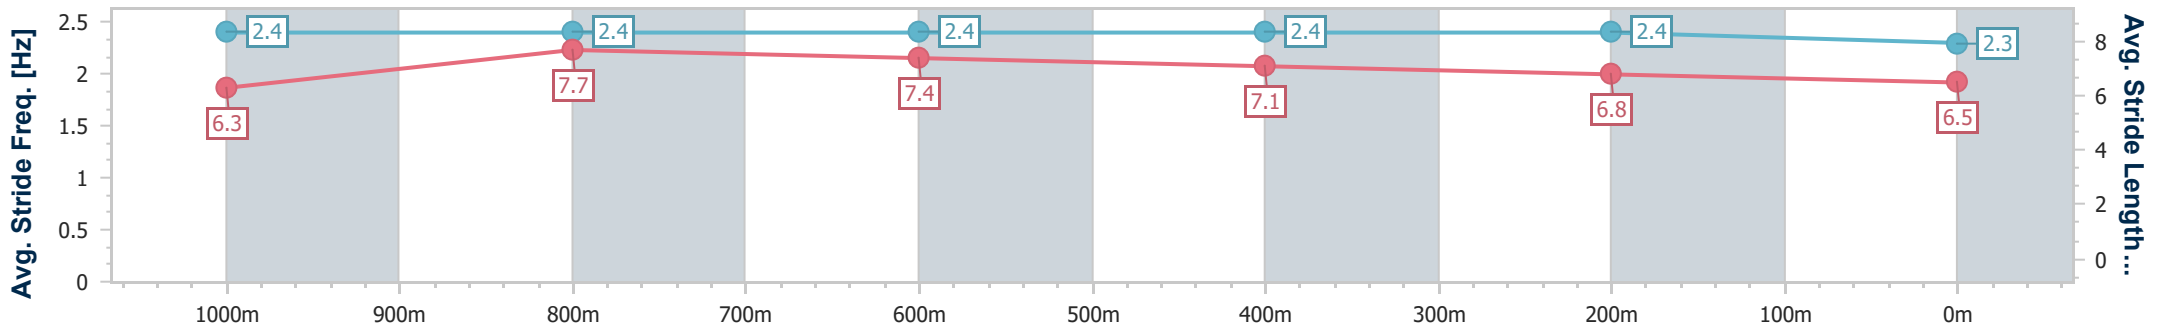

Horse/Jockey Name	Prince Of Marakesh
Final Rank	4
Fastest Section Time (Section)	0:10.84 (1000m)
Top Speed [km/h] (Section)	68.7 (1000m)
Race State	Finished

Aquis Park Gold Coast Poly QLD Professional
Race 1: KPI QTIS Three-Year-Old BENCHMARK 65 Handicap - 1200m

04 February 2023 - 13:29

Track Rating: Synthetic , Weather: Overcast, Rail Position: True
Entire Course

Section	Overall	1000m	800m	600m	400m	200m								
Section Times	1:13.55 [4] (0:13.35)	1:00.20 [3] (0:10.84)	0:49.36 [3] (0:11.43)	0:37.93 [3] (0:11.78)	0:26.15 [3] (0:12.53)	0:13.62 [4] (0:13.62)								
Average Speed [km/h]	53.9	66.7	63.3	61.5	57.8	53.1								
Top Speed [km/h]	68.4	68.7	65.1	64.4	60.0	55.8								
Avg. Dist. to Rail [m]	3.7	1.1	1.3	1.3	2.4	3.2								
Avg. Stride Freq. [Hz]	2.4	2.4	2.4	2.4	2.4	2.3								
Avg. Stride Length [m]	6.3	7.7	7.4	7.1	6.8	6.5								

- [ ] Ranking at each section and finish
- -.-.- No data available at this section
- NA No data available