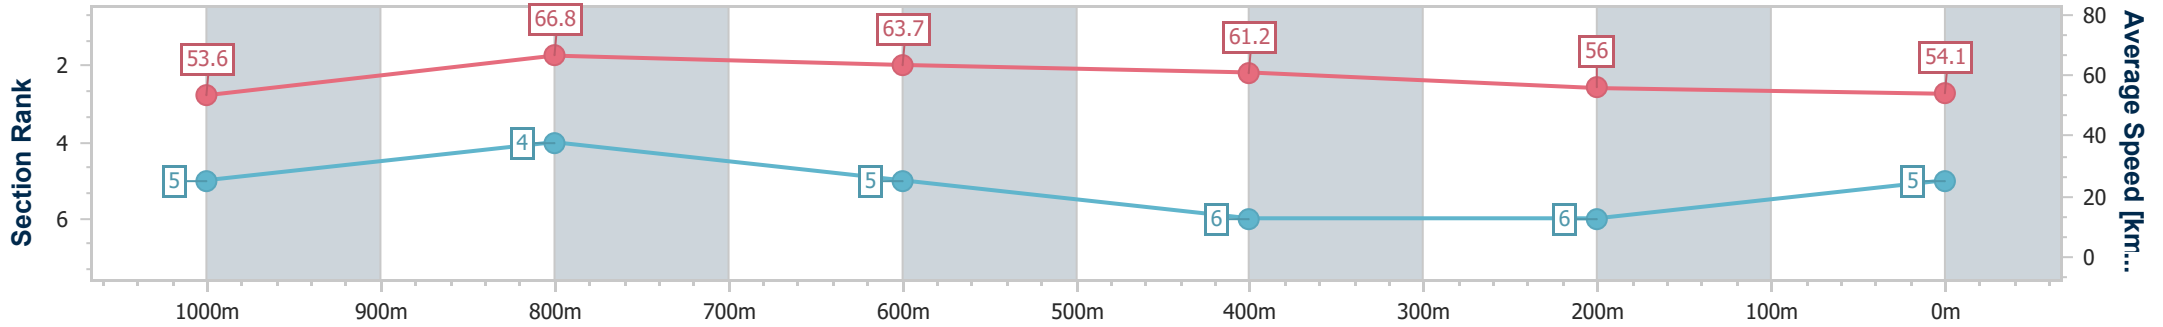

Horse/Jockey Name	Where's Tekay Now
Final Rank	5
Fastest Section Time (Section)	0:10.82 (1000m)
Top Speed [km/h] (Section)	69.1 (Overall)
Race State	Finished

Aquis Park Gold Coast Poly QLD Professional
Race 1: KPI QTIS Three-Year-Old BENCHMARK 65 Handicap - 1200m

04 February 2023 - 13:29

Track Rating: Synthetic , Weather: Overcast, Rail Position: True
Entire Course

Section	Overall	1000m	800m	600m	400m	200m								
Section Times	1:13.88 [5] (0:13.44)	1:00.44 [5] (0:10.82)	0:49.62 [4] (0:11.48)	0:38.14 [5] (0:11.92)	0:26.22 [6] (0:12.93)	0:13.29 [6] (0:13.29)								
Average Speed [km/h]	53.6	66.8	63.7	61.2	56.0	54.1								
Top Speed [km/h]	69.1	68.9	66.1	63.6	59.8	55.6								
Avg. Dist. to Rail [m]	1.5	1.1	2.9	3.3	3.9	6.5								
Avg. Stride Freq. [Hz]	2.4	2.4	2.3	2.3	2.2	2.2								
Avg. Stride Length [m]	6.2	7.8	7.6	7.4	7.1	6.9								

- [ ] Ranking at each section and finish
- -.-.- No data available at this section
- NA No data available