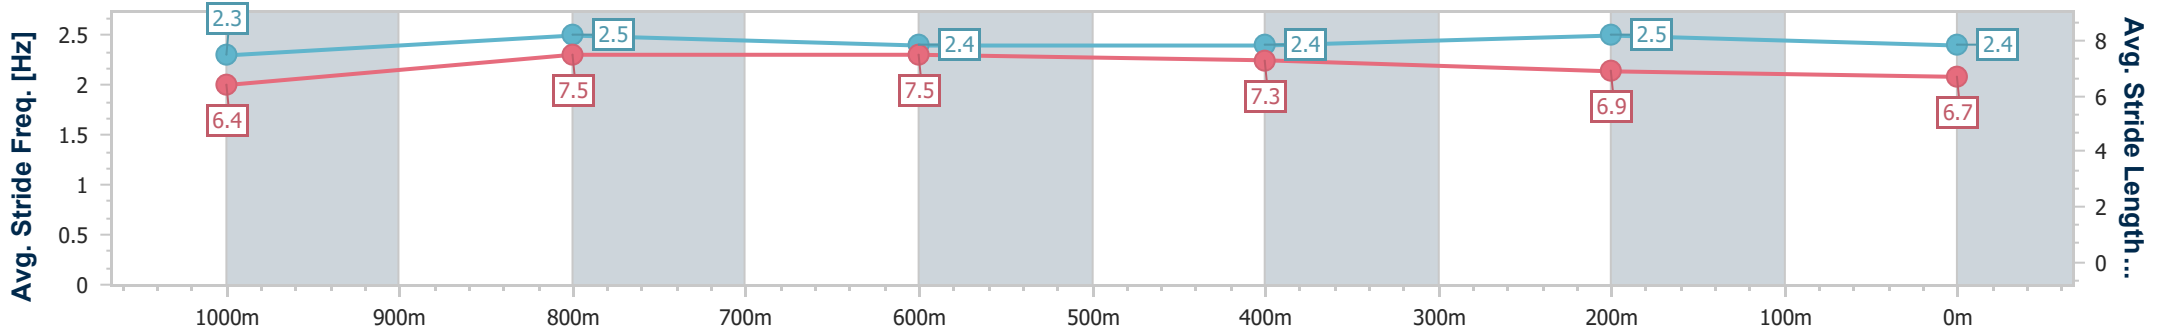

04 February 2023 - 13:29

Track Rating: Synthetic , Weather: Overcast, Rail Position: True  
Entire Course

Section	Overall	1000m	800m	600m	400m	200m									
Section Times	1:11.63 [1] (0:13.32)	0:58.31 [2] (0:11.01)	0:47.30 [6] (0:11.56)	0:35.74 [6] (0:11.65)	0:24.09 [5] (0:11.84)	0:12.25 [2] (0:12.25)									
Average Speed [km/h]	54.0	66.2	64.0	62.8	61.3	59.0									
Top Speed [km/h]	66.7	67.2	65.8	63.6	63.4	61.4									
Avg. Dist. to Rail [m]	5.6	3.9	4.9	3.4	3.9	4.0									
Avg. Stride Freq. [Hz]	2.3	2.5	2.4	2.4	2.5	2.4									
Avg. Stride Length [m]	6.4	7.5	7.5	7.3	6.9	6.7									