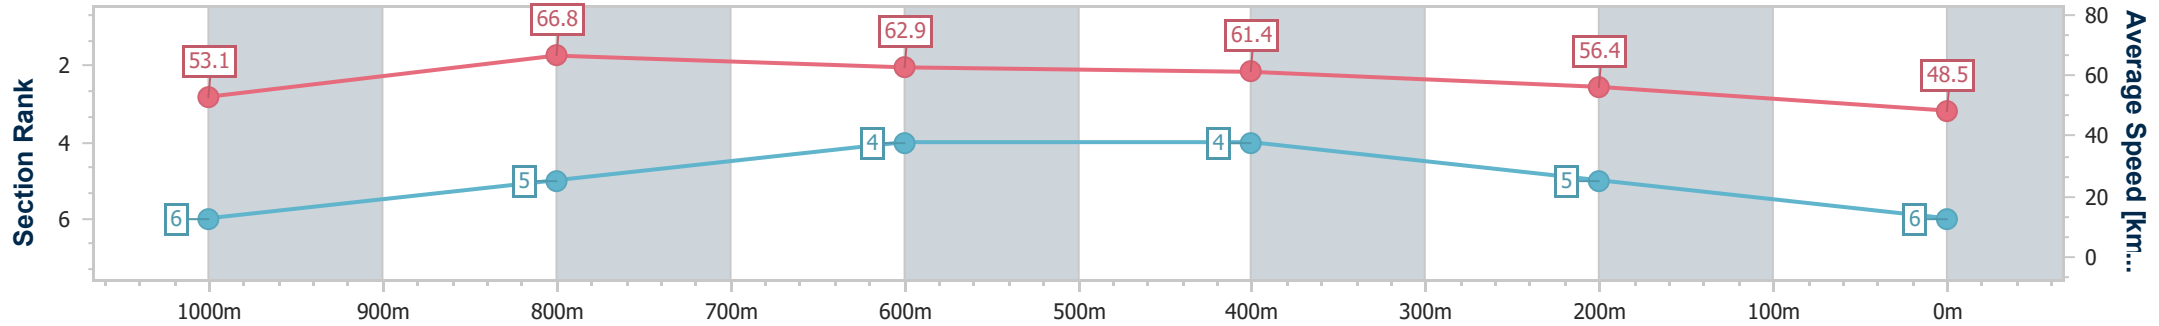

Horse/Jockey Name	Never Been Better
Final Rank	6
Fastest Section Time (Section)	0:10.75 (1000m)
Top Speed [km/h] (Section)	68.7 (1000m)
Race State	Finished

Aquis Park Gold Coast Poly QLD Professional
Race 1: KPI QTIS Three-Year-Old BENCHMARK 65 Handicap - 1200m

04 February 2023 - 13:29

Track Rating: Synthetic , Weather: Overcast, Rail Position: True
Entire Course

Section	Overall	1000m	800m	600m	400m	200m								
Section Times	1:15.08 [6] (0:13.54)	1:01.54 [6] (0:10.75)	0:50.79 [5] (0:11.42)	0:39.37 [4] (0:11.75)	0:27.62 [4] (0:12.79)	0:14.83 [5] (0:14.83)								
Average Speed [km/h]	53.1	66.8	62.9	61.4	56.4	48.5								
Top Speed [km/h]	68.2	68.7	64.1	63.3	59.2	52.0								
Avg. Dist. to Rail [m]	0.7	1.1	0.4	0.5	0.6	1.6								
Avg. Stride Freq. [Hz]	2.3	2.3	2.3	2.3	2.2	2.0								
Avg. Stride Length [m]	6.3	7.9	7.6	7.4	7.1	6.7								

- [ ] Ranking at each section and finish
- -.-.- No data available at this section
- NA No data available