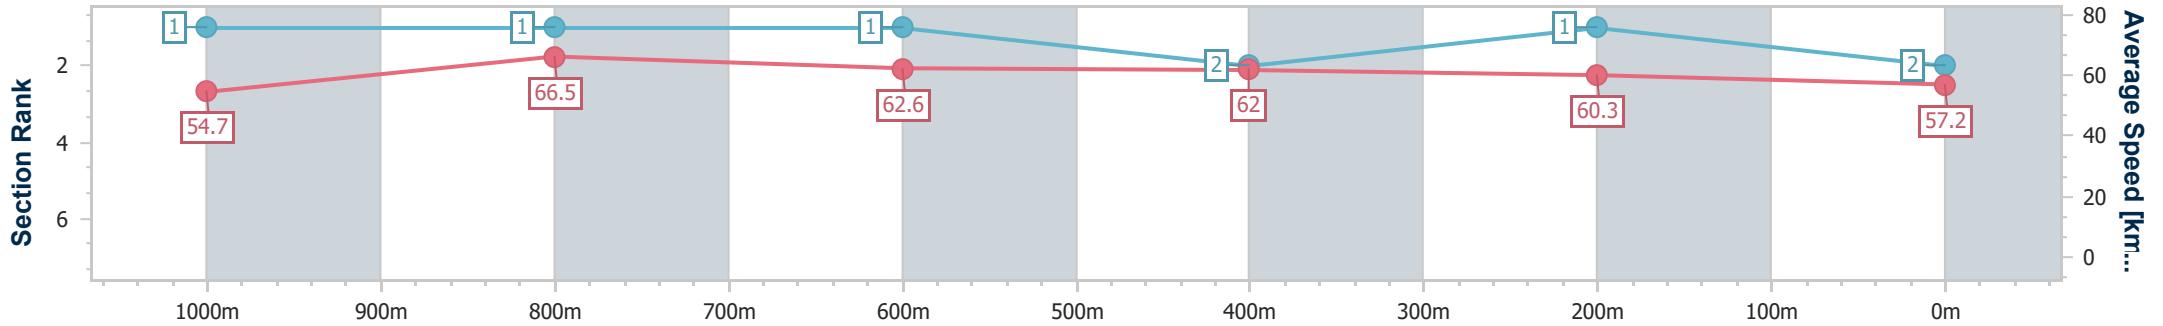

Horse/Jockey Name	Clover's Prince
Final Rank	2
Fastest Section Time (Section)	0:10.78 (1000m)
Top Speed [km/h] (Section)	68.3 (Overall)
Race State	Finished

Aquis Park Gold Coast Poly QLD Professional
Race 1: KPI QTIS Three-Year-Old BENCHMARK 65 Handicap - 1200m

04 February 2023 - 13:29

Track Rating: Synthetic , Weather: Overcast, Rail Position: True
Entire Course

Section	Overall	1000m	800m	600m	400m	200m
Section Times	1:11.68 [2] (0:13.18)	0:58.50 [1] (0:10.78)	0:47.72 [1] (0:11.50)	0:36.22 [1] (0:11.65)	0:24.57 [2] (0:11.95)	0:12.62 [1] (0:12.62)
Average Speed [km/h]	54.7	66.5	62.6	62.0	60.3	57.2
Top Speed [km/h]	68.3	68.0	65.0	63.4	61.8	60.0
Avg. Dist. to Rail [m]	1.5	1.5	0.9	0.6	1.9	3.2
Avg. Stride Freq. [Hz]	2.4	2.5	2.4	2.4	2.4	2.3
Avg. Stride Length [m]	6.2	7.4	7.2	7.2	6.9	6.7

- [ ] Ranking at each section and finish
- -.-.- No data available at this section
- NA No data available