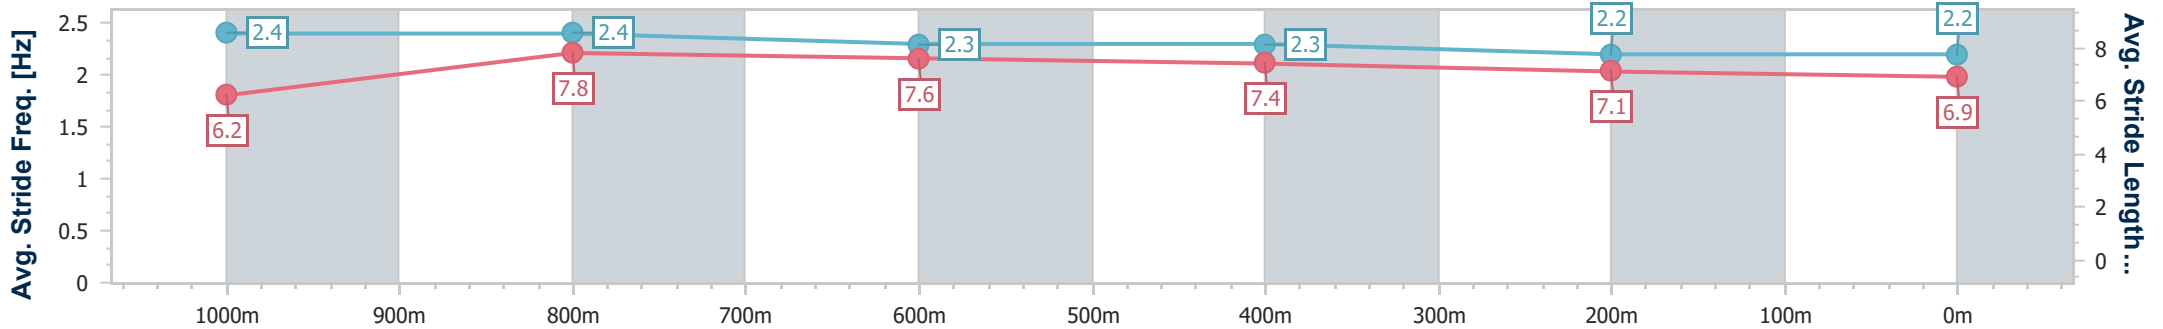

Horse/Jockey Name	Where's Tekay Now
Final Rank	5
Fastest Section Time (Section)	0:10.82 (1000m)
Top Speed [km/h] (Section)	69.1 (Overall)
Race State	Finished

Aquis Park Gold Coast Poly QLD Professional
Race 1: KPI QTIS Three-Year-Old BENCHMARK 65 Handicap - 1200m

04 February 2023 - 13:29

Track Rating: Synthetic , Weather: Overcast, Rail Position: True
Entire Course

Section	Overall	1000m	800m	600m	400m	200m								
Section Times	1:13.88 [5] (0:13.44)	1:00.44 [5] (0:10.82)	0:49.62 [4] (0:11.48)	0:38.14 [5] (0:11.92)	0:26.22 [6] (0:12.93)	0:13.29 [6] (0:13.29)								
Average Speed [km/h]	53.6	66.8	63.7	61.2	56.0	54.1								
Top Speed [km/h]	69.1	68.9	66.1	63.6	59.8	55.6								
Avg. Dist. to Rail [m]	1.5	1.1	2.9	3.3	3.9	6.5								
Avg. Stride Freq. [Hz]	2.4	2.4	2.3	2.3	2.2	2.2								
Avg. Stride Length [m]	6.2	7.8	7.6	7.4	7.1	6.9								

- [ ] Ranking at each section and finish
- -.-.- No data available at this section
- NA No data available