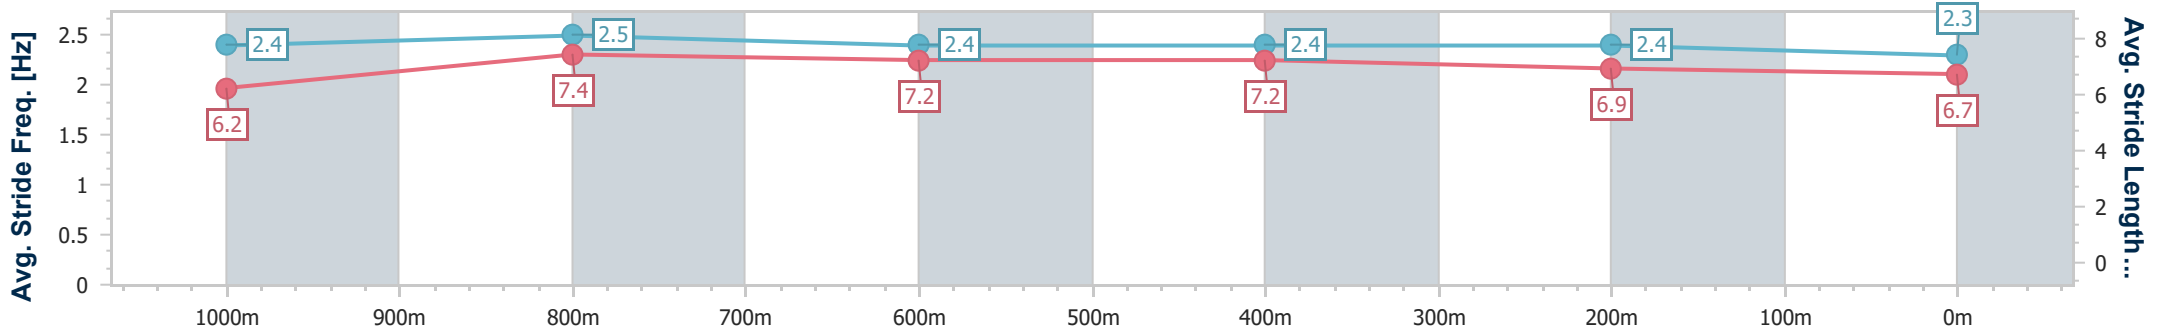

Horse/Jockey Name	Clover's Prince
Final Rank	2
Fastest Section Time (Section)	0:10.78 (1000m)
Top Speed [km/h] (Section)	68.3 (Overall)
Race State	Finished

Aquis Park Gold Coast Poly QLD Professional
Race 1: KPI QTIS Three-Year-Old BENCHMARK 65 Handicap - 1200m

04 February 2023 - 13:29

Track Rating: Synthetic , Weather: Overcast, Rail Position: True
Entire Course

Section	Overall	1000m	800m	600m	400m	200m
Section Times	1:11.68 [2] (0:13.18)	0:58.50 [1] (0:10.78)	0:47.72 [1] (0:11.50)	0:36.22 [1] (0:11.65)	0:24.57 [2] (0:11.95)	0:12.62 [1] (0:12.62)
Average Speed [km/h]	54.7	66.5	62.6	62.0	60.3	57.2
Top Speed [km/h]	68.3	68.0	65.0	63.4	61.8	60.0
Avg. Dist. to Rail [m]	1.5	1.5	0.9	0.6	1.9	3.2
Avg. Stride Freq. [Hz]	2.4	2.5	2.4	2.4	2.4	2.3
Avg. Stride Length [m]	6.2	7.4	7.2	7.2	6.9	6.7

- [ ] Ranking at each section and finish
- -.-.- No data available at this section
- NA No data available