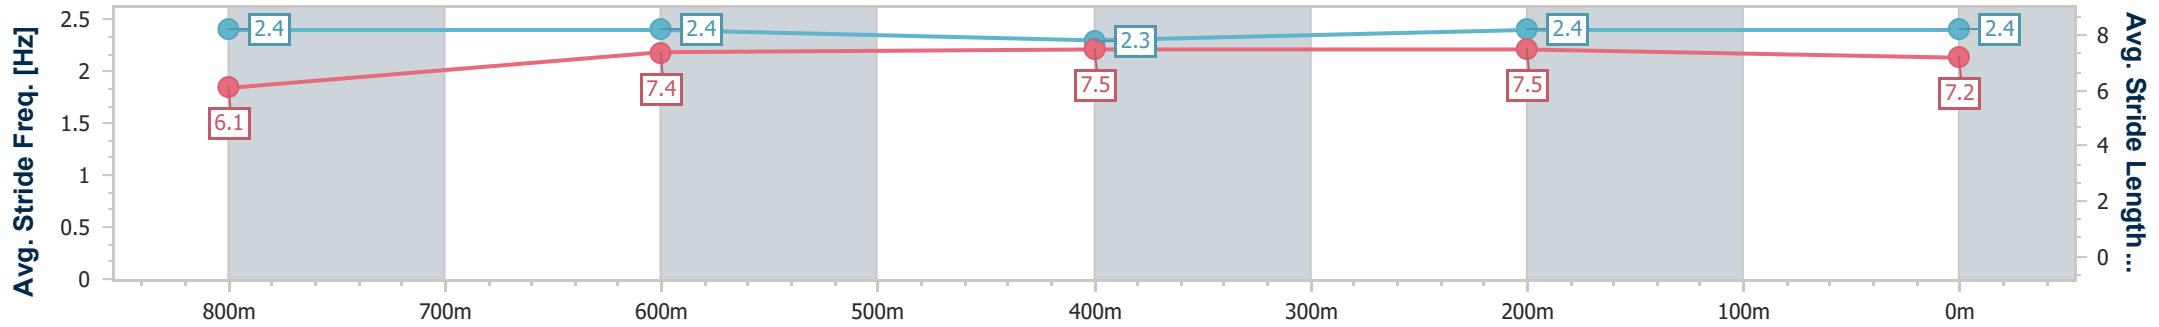

Horse/Jockey Name	Barnes
Final Rank	3
Fastest Section Time (Section)	0:11.19 (800m)
Top Speed [km/h] (Section)	66.6 (800m)
Race State	Finished

Sunshine Coast QLD Professional
Race 1: CREATIVE STONE Colts, Geldings and Entires Maiden Handicap - 1000m

03 February 2023 - 18:09

Track Rating: Good 4, Weather: Fine, Rail Position: +2m

Section	Overall	800m	600m	400m	200m
Section Times	0:59.15 [3] (0:13.57)	0:45.58 [6] (0:11.19)	0:34.39 [8] (0:11.38)	0:23.01 [9] (0:11.25)	0:11.76 [8] (0:11.76)
Average Speed [km/h]	53.2	64.2	63.3	64.1	61.2
Top Speed [km/h]	66.5	66.6	64.1	66.2	62.8
Avg. Dist. to Rail [m]	2.2	0.9	0.2	0.8	1.5
Avg. Stride Freq. [Hz]	2.4	2.4	2.3	2.4	2.4
Avg. Stride Length [m]	6.1	7.4	7.5	7.5	7.2

- [ ] Ranking at each section and finish
- -.-.- No data available at this section
- NA No data available