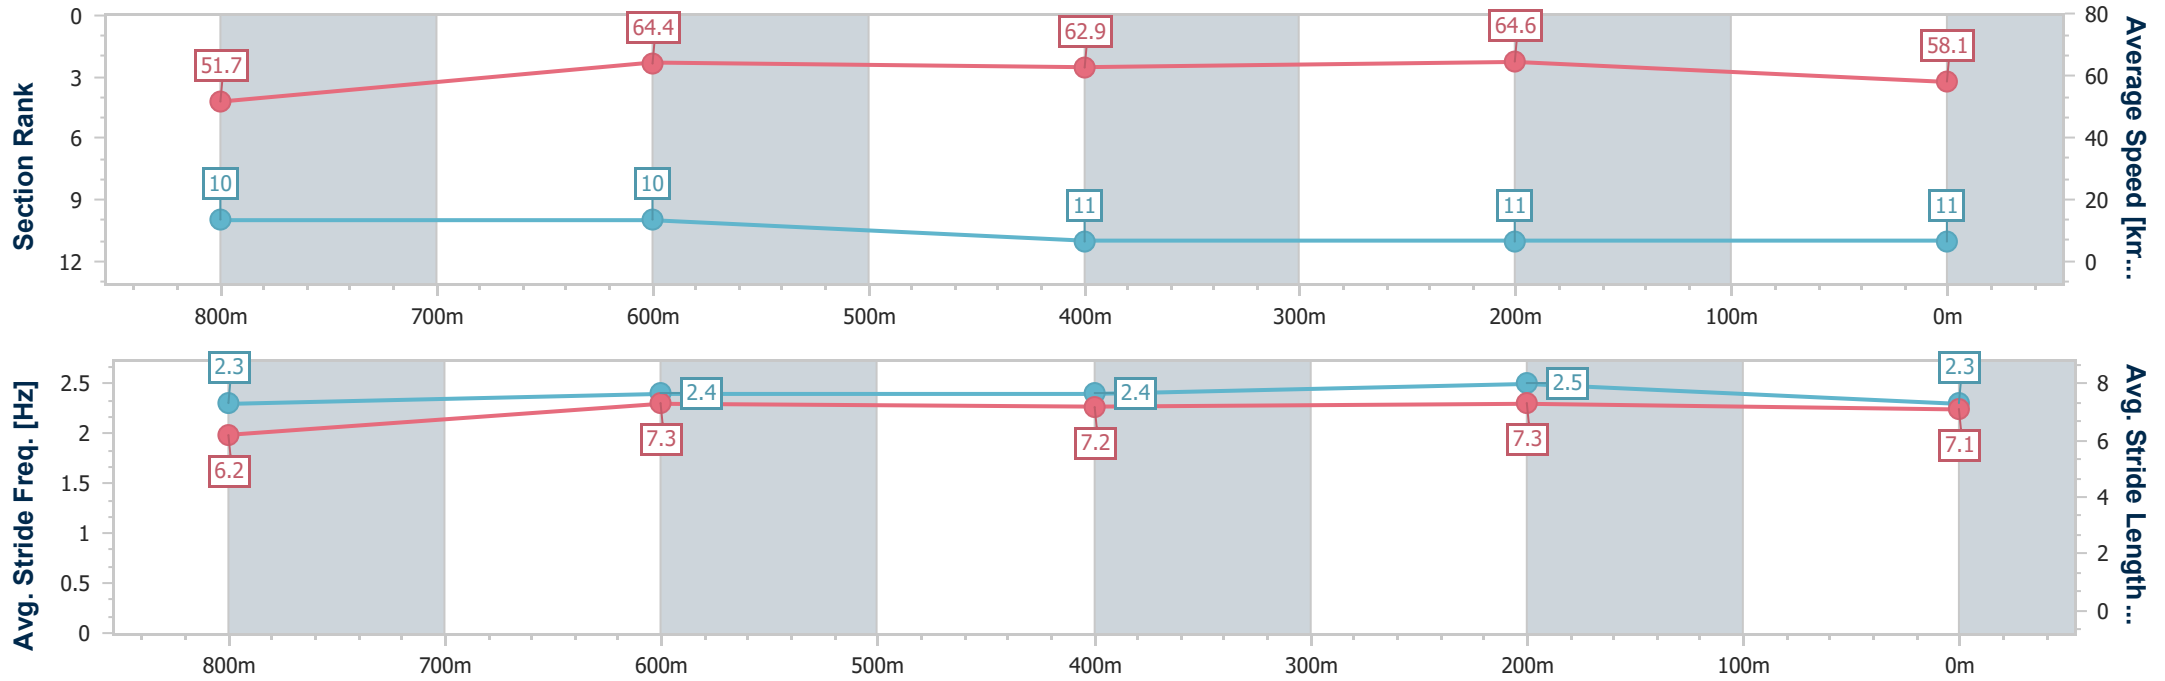

- [ ] Ranking at each section and finish
- .-.- No data available at this section
- NA No data available

Horse/Jockey Name	Chance With Wolves
Final Rank	11
Fastest Section Time (Section)	0:11.13 (400m)
Top Speed [km/h] (Section)	65.6 (400m)
Race State	Finished

Sunshine Coast QLD Professional  
Race 1: CREATIVE STONE Colts, Geldings and Entires Maiden Handicap - 1000m

03 February 2023 - 18:09

Track Rating: Good 4, Weather: Fine, Rail Position: +2m

Section	Overall	800m	600m	400m	200m
Section Times	1:00.39 [11] (0:13.96)	0:46.43 [10] (0:11.26)	0:35.17 [10] (0:11.64)	0:23.53 [11] (0:11.13)	0:12.40 [11] (0:12.40)
Average Speed [km/h]	51.7	64.4	62.9	64.6	58.1
Top Speed [km/h]	64.7	65.5	65.1	65.6	63.3
Avg. Dist. to Rail [m]	3.5	2.0	2.6	2.6	0.8
Avg. Stride Freq. [Hz]	2.3	2.4	2.4	2.5	2.3
Avg. Stride Length [m]	6.2	7.3	7.2	7.3	7.1

- [ ] Ranking at each section and finish
- .-.- No data available at this section
- NA No data available