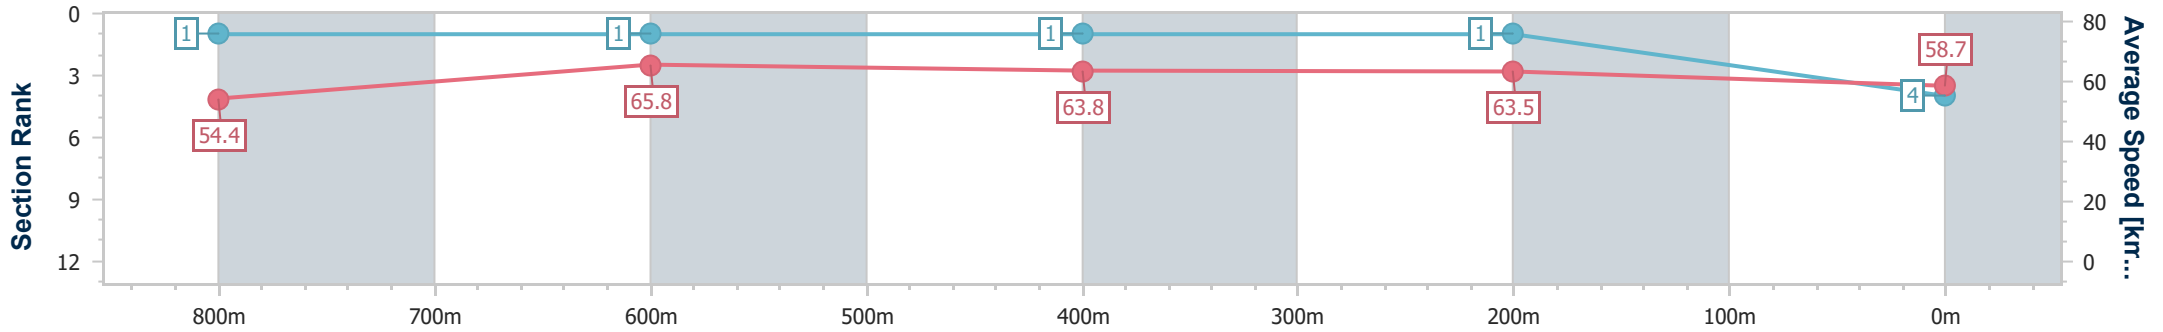

Horse/Jockey Name	Bon's Better
Final Rank	4
Fastest Section Time (Section)	0:10.98 (800m)
Top Speed [km/h] (Section)	68.8 (Overall)
Race State	Finished

Sunshine Coast QLD Professional
Race 1: CREATIVE STONE Colts, Geldings and Entires Maiden Handicap - 1000m

03 February 2023 - 18:09

Track Rating: Good 4, Weather: Fine, Rail Position: +2m

Section	Overall	800m	600m	400m	200m
Section Times	0:59.27 [4] (0:13.26)	0:46.01 [1] (0:10.98)	0:35.03 [1] (0:11.42)	0:23.61 [1] (0:11.34)	0:12.27 [1] (0:12.27)
Average Speed [km/h]	54.4	65.8	63.8	63.5	58.7
Top Speed [km/h]	68.8	66.7	64.6	64.9	62.4
Avg. Dist. to Rail [m]	5.1	1.7	2.1	2.6	2.1
Avg. Stride Freq. [Hz]	2.4	2.5	2.4	2.5	2.5
Avg. Stride Length [m]	6.1	7.3	7.2	7.0	6.6

- [ ] Ranking at each section and finish
- -.-.- No data available at this section
- NA No data available