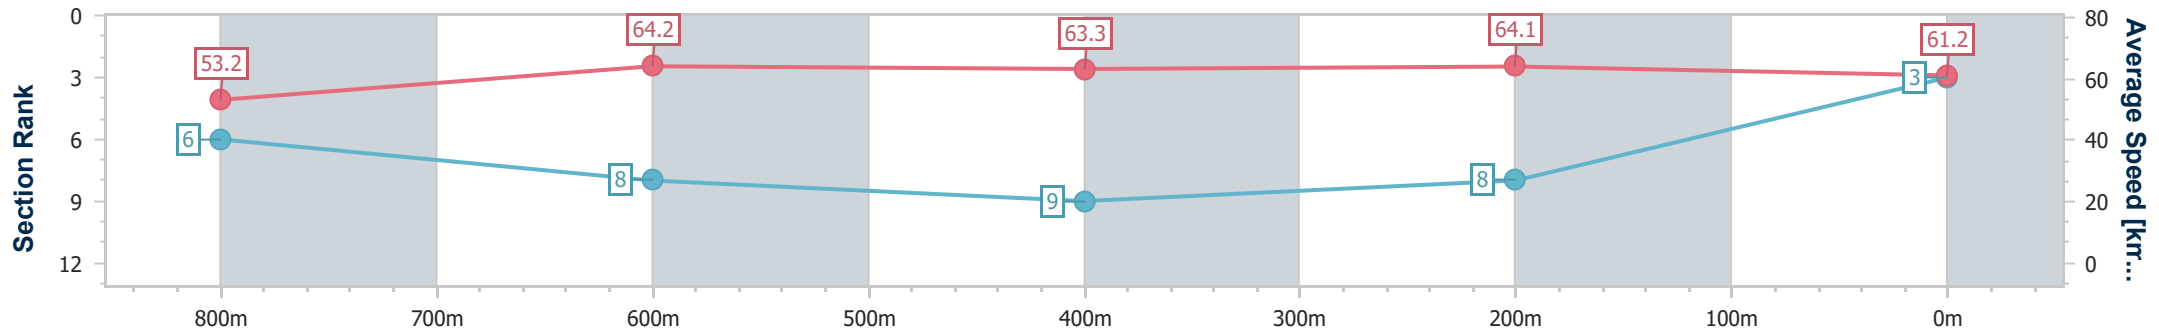

Horse/Jockey Name	Barnes
Final Rank	3
Fastest Section Time (Section)	0:11.19 (800m)
Top Speed [km/h] (Section)	66.6 (800m)
Race State	Finished

Sunshine Coast QLD Professional
Race 1: CREATIVE STONE Colts, Geldings and Entires Maiden Handicap - 1000m

03 February 2023 - 18:09

Track Rating: Good 4, Weather: Fine, Rail Position: +2m

Section	Overall	800m	600m	400m	200m
Section Times	0:59.15 [3] (0:13.57)	0:45.58 [6] (0:11.19)	0:34.39 [8] (0:11.38)	0:23.01 [9] (0:11.25)	0:11.76 [8] (0:11.76)
Average Speed [km/h]	53.2	64.2	63.3	64.1	61.2
Top Speed [km/h]	66.5	66.6	64.1	66.2	62.8
Avg. Dist. to Rail [m]	2.2	0.9	0.2	0.8	1.5
Avg. Stride Freq. [Hz]	2.4	2.4	2.3	2.4	2.4
Avg. Stride Length [m]	6.1	7.4	7.5	7.5	7.2

- [ ] Ranking at each section and finish
- -.-.- No data available at this section
- NA No data available