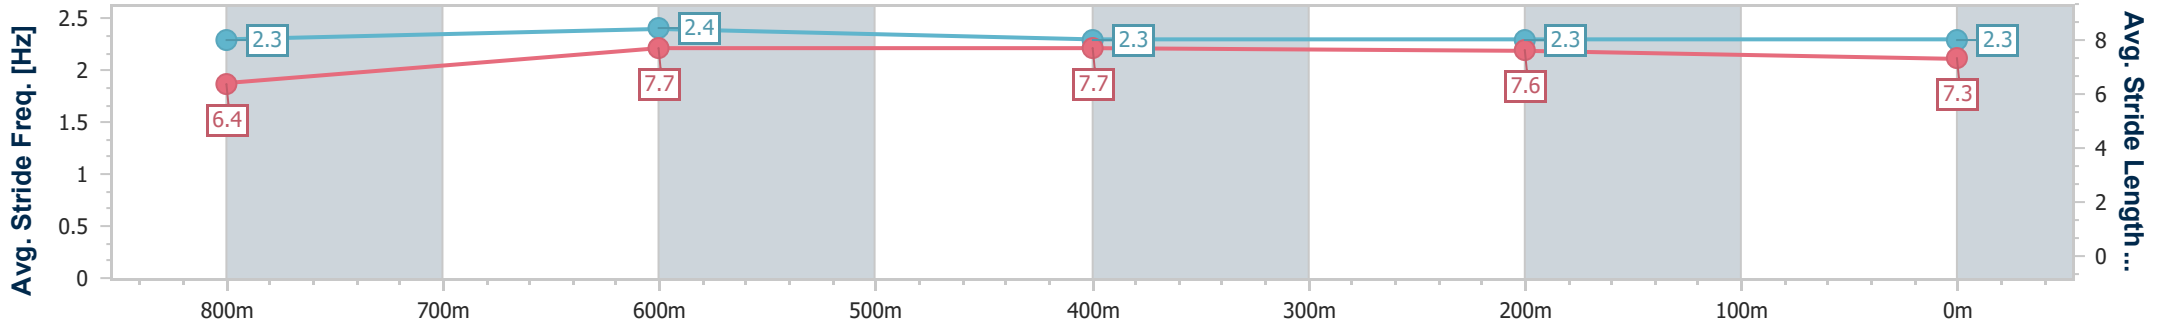

Horse/Jockey Name	Earlston
Final Rank	6
Fastest Section Time (Section)	0:11.08 (800m)
Top Speed [km/h] (Section)	67.8 (800m)
Race State	Finished

Sunshine Coast QLD Professional
Race 1: CREATIVE STONE Colts, Geldings and Entires Maiden Handicap - 1000m

03 February 2023 - 18:09

Track Rating: Good 4, Weather: Fine, Rail Position: +2m

Section	Overall	800m	600m	400m	200m
Section Times	0:59.33 [6] (0:13.58)	0:45.75 [7] (0:11.08)	0:34.67 [5] (0:11.39)	0:23.28 [6] (0:11.25)	0:12.03 [6] (0:12.03)
Average Speed [km/h]	53.1	65.5	63.6	63.9	59.9
Top Speed [km/h]	67.7	67.8	64.1	65.2	62.4
Avg. Dist. to Rail [m]	4.9	2.7	0.9	1.5	2.2
Avg. Stride Freq. [Hz]	2.3	2.4	2.3	2.3	2.3
Avg. Stride Length [m]	6.4	7.7	7.7	7.6	7.3

- [ ] Ranking at each section and finish
- -.-.- No data available at this section
- NA No data available