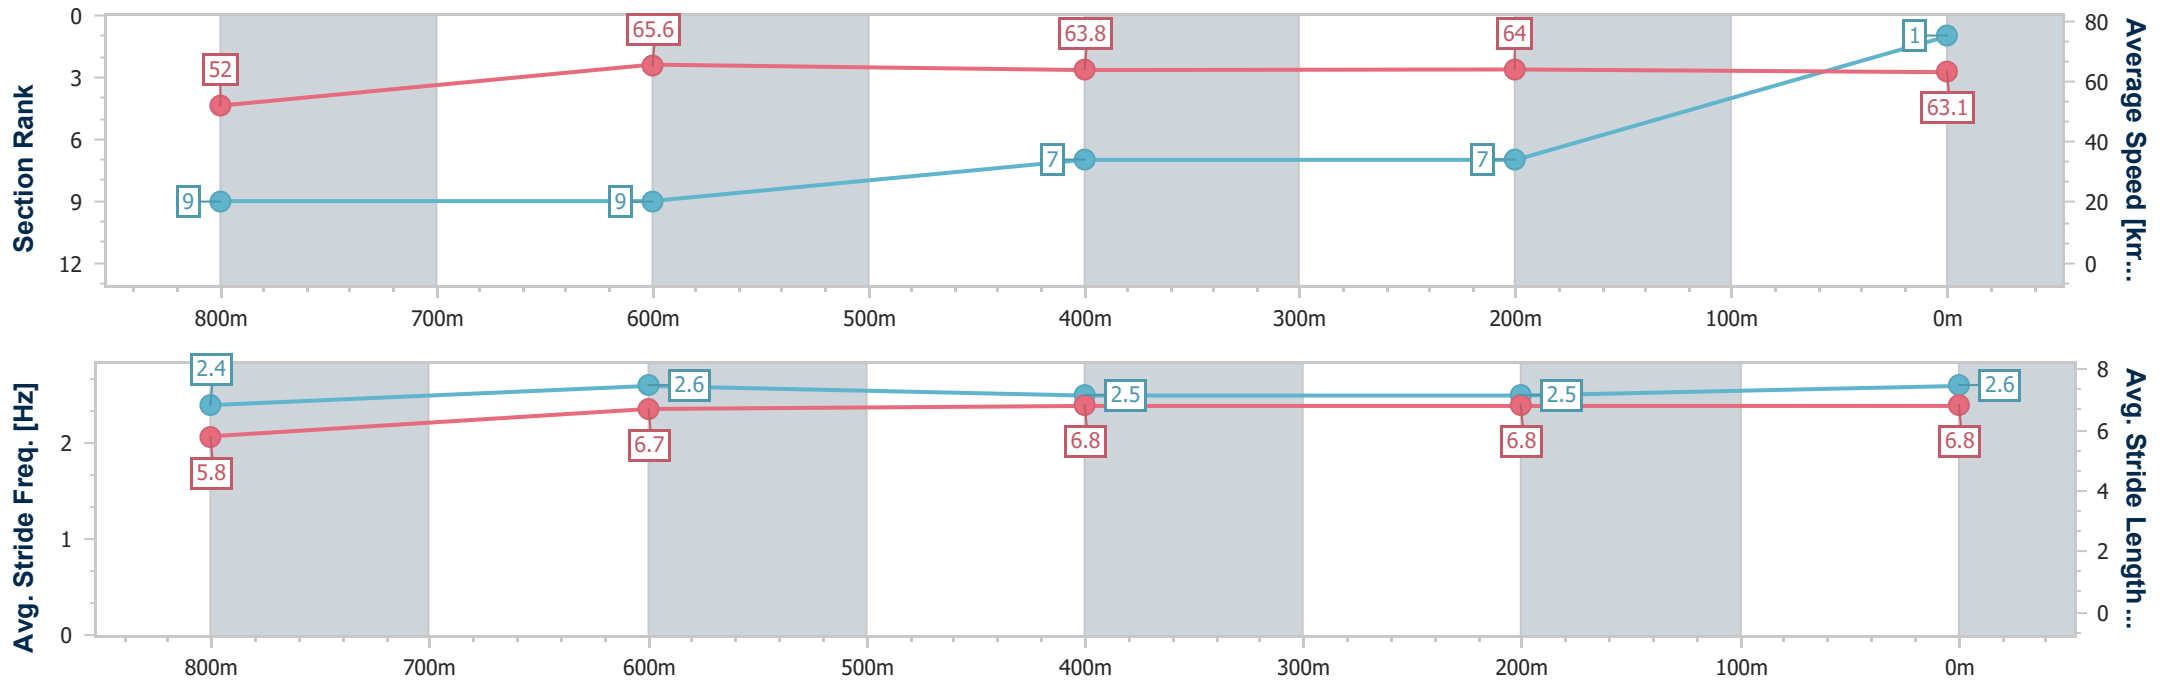

Horse/Jockey Name	Our Rocketman
Final Rank	1
Fastest Section Time (Section)	0:11.07 (800m)
Top Speed [km/h] (Section)	67.3 (Overall)
Race State	Finished

Sunshine Coast QLD Professional
Race 1: CREATIVE STONE Colts, Geldings and Entires Maiden Handicap - 1000m

03 February 2023 - 18:09

Track Rating: Good 4, Weather: Fine, Rail Position: +2m

Section	Overall	800m	600m	400m	200m
Section Times	0:58.92 [1] (0:13.82)	0:45.10 [9] (0:11.07)	0:34.03 [9] (0:11.37)	0:22.66 [7] (0:11.25)	0:11.41 [7] (0:11.41)
Average Speed [km/h]	52.0	65.6	63.8	64.0	63.1
Top Speed [km/h]	67.3	66.7	64.6	65.2	65.3
Avg. Dist. to Rail [m]	6.6	2.8	1.1	3.1	5.3
Avg. Stride Freq. [Hz]	2.4	2.6	2.5	2.5	2.6
Avg. Stride Length [m]	5.8	6.7	6.8	6.8	6.8

- [ ] Ranking at each section and finish
- -.-.- No data available at this section
- NA No data available