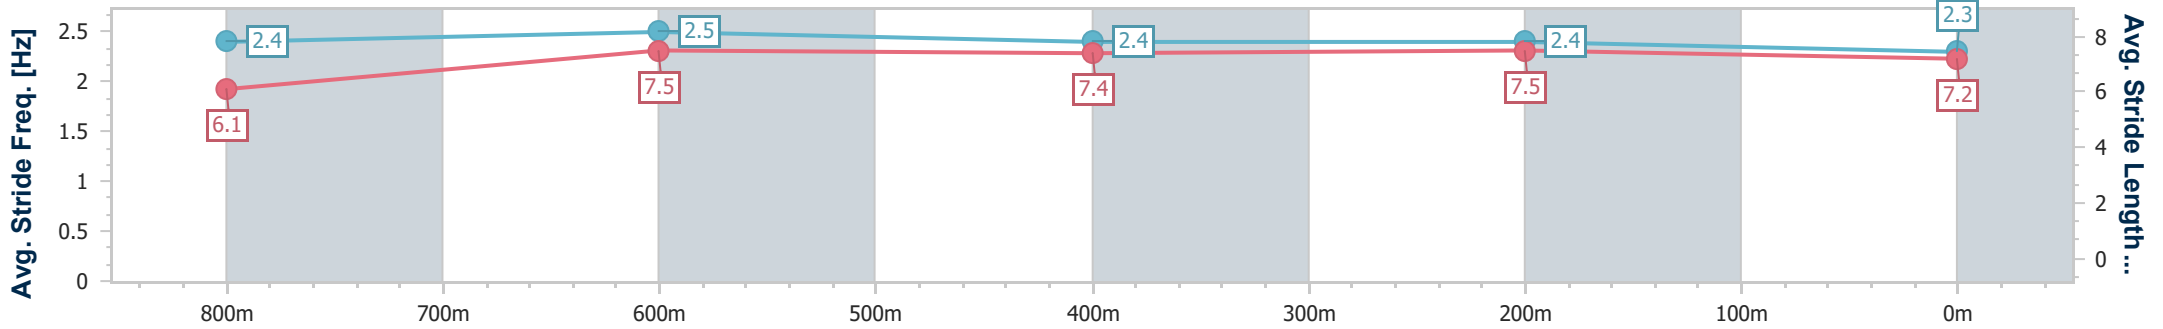

Horse/Jockey Name	Lucky Briz
Final Rank	7
Fastest Section Time (Section)	0:10.97 (800m)
Top Speed [km/h] (Section)	69.5 (Overall)
Race State	Finished

Sunshine Coast QLD Professional
Race 1: CREATIVE STONE Colts, Geldings and Entires Maiden Handicap - 1000m

03 February 2023 - 18:09

Track Rating: Good 4, Weather: Fine, Rail Position: +2m

Section	Overall	800m	600m	400m	200m
Section Times	0:59.41 [7] (0:13.54)	0:45.87 [4] (0:10.97)	0:34.90 [3] (0:11.39)	0:23.51 [4] (0:11.33)	0:12.18 [4] (0:12.18)
Average Speed [km/h]	53.3	66.9	64.1	63.5	59.2
Top Speed [km/h]	69.5	69.3	65.9	65.3	62.1
Avg. Dist. to Rail [m]	10.6	5.2	2.4	2.3	3.0
Avg. Stride Freq. [Hz]	2.4	2.5	2.4	2.4	2.3
Avg. Stride Length [m]	6.1	7.5	7.4	7.5	7.2

- [ ] Ranking at each section and finish
- -.-.- No data available at this section
- NA No data available