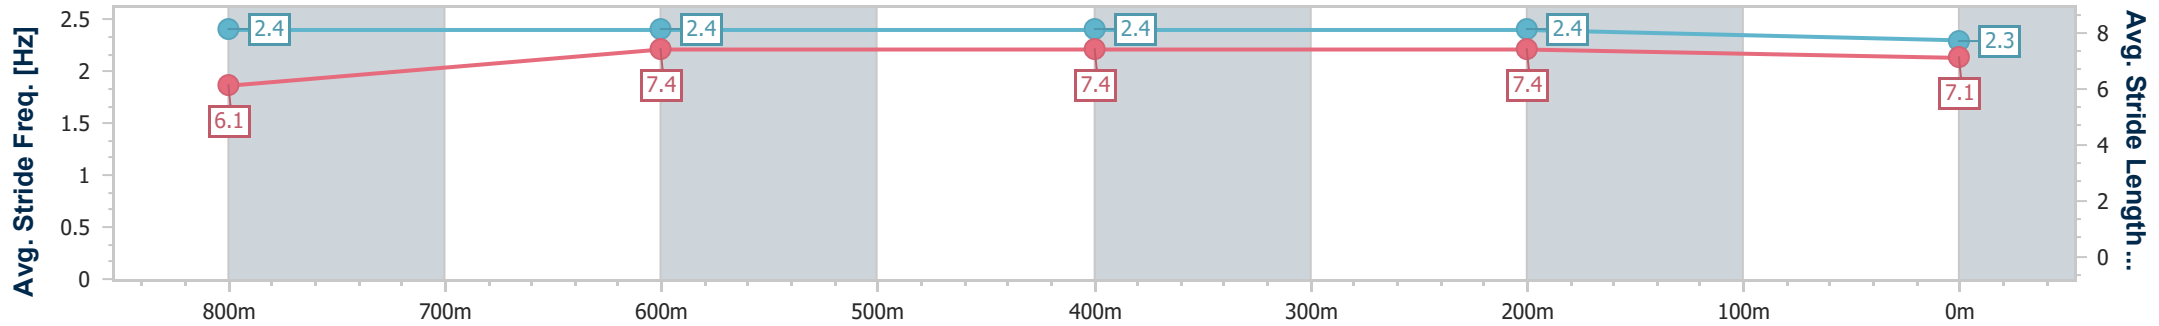

- [ ] Ranking at each section and finish
- .-.- No data available at this section
- NA No data available

Horse/Jockey Name	Atomic Warrior
Final Rank	9
Fastest Section Time (Section)	0:11.19 (800m)
Top Speed [km/h] (Section)	67.0 (Overall)
Race State	Finished

Sunshine Coast QLD Professional  
Race 1: CREATIVE STONE Colts, Geldings and Entires Maiden Handicap - 1000m

03 February 2023 - 18:09

Track Rating: Good 4, Weather: Fine, Rail Position: +2m

Section	Overall	800m	600m	400m	200m
Section Times	0:59.59 [9] (0:13.55)	0:46.04 [5] (0:11.19)	0:34.85 [6] (0:11.43)	0:23.42 [8] (0:11.32)	0:12.10 [9] (0:12.10)
Average Speed [km/h]	53.1	65.3	63.9	63.6	59.5
Top Speed [km/h]	67.0	66.7	64.1	64.9	62.7
Avg. Dist. to Rail [m]	7.5	4.0	2.5	3.8	3.4
Avg. Stride Freq. [Hz]	2.4	2.4	2.4	2.4	2.3
Avg. Stride Length [m]	6.1	7.4	7.4	7.4	7.1