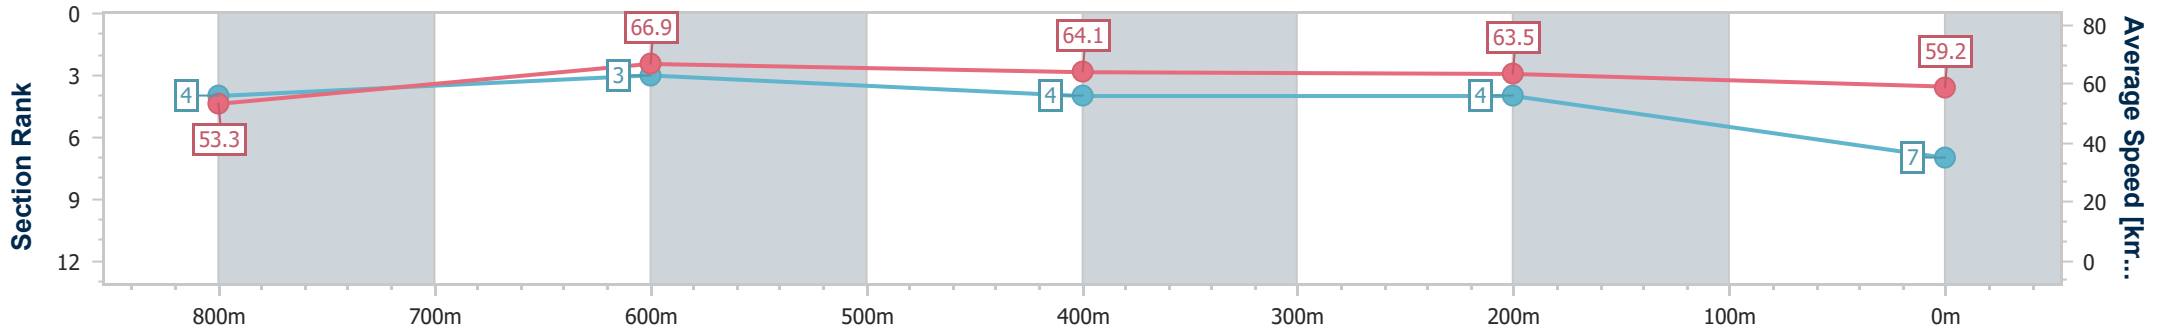

Horse/Jockey Name	Lucky Briz
Final Rank	7
Fastest Section Time (Section)	0:10.97 (800m)
Top Speed [km/h] (Section)	69.5 (Overall)
Race State	Finished

Sunshine Coast QLD Professional
Race 1: CREATIVE STONE Colts, Geldings and Entires Maiden Handicap - 1000m

03 February 2023 - 18:09

Track Rating: Good 4, Weather: Fine, Rail Position: +2m

Section	Overall	800m	600m	400m	200m
Section Times	0:59.41 [7] (0:13.54)	0:45.87 [4] (0:10.97)	0:34.90 [3] (0:11.39)	0:23.51 [4] (0:11.33)	0:12.18 [4] (0:12.18)
Average Speed [km/h]	53.3	66.9	64.1	63.5	59.2
Top Speed [km/h]	69.5	69.3	65.9	65.3	62.1
Avg. Dist. to Rail [m]	10.6	5.2	2.4	2.3	3.0
Avg. Stride Freq. [Hz]	2.4	2.5	2.4	2.4	2.3
Avg. Stride Length [m]	6.1	7.5	7.4	7.5	7.2

- [ ] Ranking at each section and finish
- -.-.- No data available at this section
- NA No data available