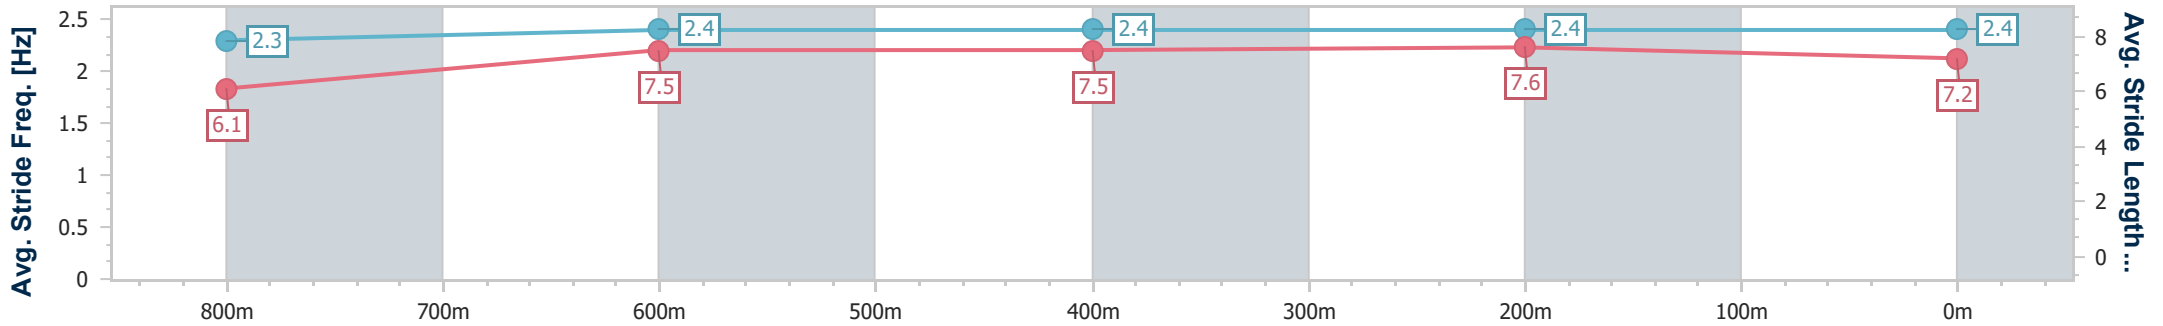

Horse/Jockey Name	Secret Red
Final Rank	8
Fastest Section Time (Section)	0:10.97 (800m)
Top Speed [km/h] (Section)	68.1 (800m)
Race State	Finished

Sunshine Coast QLD Professional
Race 1: CREATIVE STONE Colts, Geldings and Entires Maiden Handicap - 1000m

03 February 2023 - 18:09

Track Rating: Good 4, Weather: Fine, Rail Position: +2m

Section	Overall	800m	600m	400m	200m
Section Times	0:59.48 [8] (0:14.31)	0:45.17 [11] (0:10.97)	0:34.20 [11] (0:11.26)	0:22.94 [10] (0:11.22)	0:11.72 [10] (0:11.72)
Average Speed [km/h]	50.3	66.5	64.8	64.3	61.5
Top Speed [km/h]	66.1	68.1	65.7	65.5	63.3
Avg. Dist. to Rail [m]	6.0	3.7	2.3	4.0	5.8
Avg. Stride Freq. [Hz]	2.3	2.4	2.4	2.4	2.4
Avg. Stride Length [m]	6.1	7.5	7.5	7.6	7.2

- [ ] Ranking at each section and finish
- -.-.- No data available at this section
- NA No data available