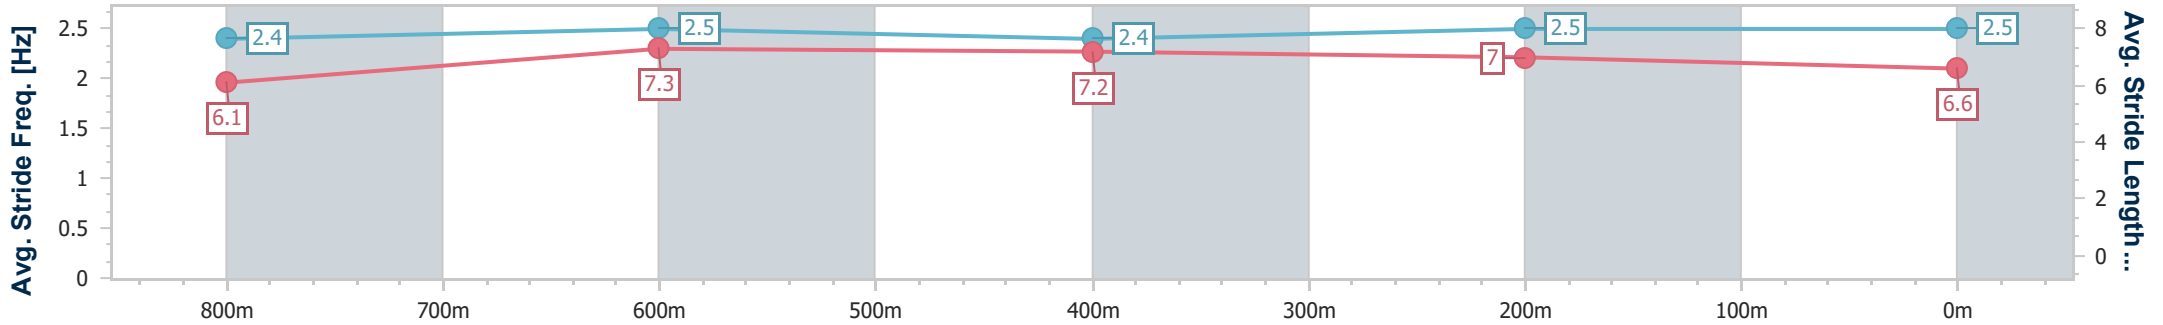

Horse/Jockey Name	Bon's Better
Final Rank	4
Fastest Section Time (Section)	0:10.98 (800m)
Top Speed [km/h] (Section)	68.8 (Overall)
Race State	Finished

Sunshine Coast QLD Professional
Race 1: CREATIVE STONE Colts, Geldings and Entires Maiden Handicap - 1000m

03 February 2023 - 18:09

Track Rating: Good 4, Weather: Fine, Rail Position: +2m

Section	Overall	800m	600m	400m	200m
Section Times	0:59.27 [4] (0:13.26)	0:46.01 [1] (0:10.98)	0:35.03 [1] (0:11.42)	0:23.61 [1] (0:11.34)	0:12.27 [1] (0:12.27)
Average Speed [km/h]	54.4	65.8	63.8	63.5	58.7
Top Speed [km/h]	68.8	66.7	64.6	64.9	62.4
Avg. Dist. to Rail [m]	5.1	1.7	2.1	2.6	2.1
Avg. Stride Freq. [Hz]	2.4	2.5	2.4	2.5	2.5
Avg. Stride Length [m]	6.1	7.3	7.2	7.0	6.6

- [ ] Ranking at each section and finish
- -.-.- No data available at this section
- NA No data available