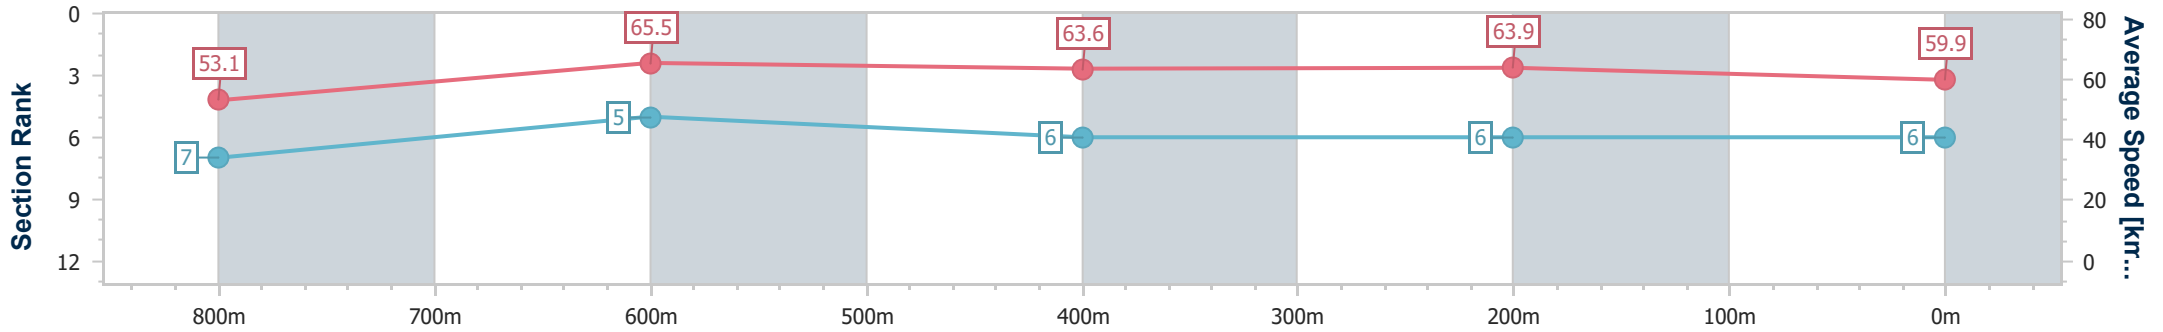

Horse/Jockey Name	Earlston
Final Rank	6
Fastest Section Time (Section)	0:11.08 (800m)
Top Speed [km/h] (Section)	67.8 (800m)
Race State	Finished

Sunshine Coast QLD Professional
Race 1: CREATIVE STONE Colts, Geldings and Entires Maiden Handicap - 1000m

03 February 2023 - 18:09

Track Rating: Good 4, Weather: Fine, Rail Position: +2m

Section	Overall	800m	600m	400m	200m
Section Times	0:59.33 [6] (0:13.58)	0:45.75 [7] (0:11.08)	0:34.67 [5] (0:11.39)	0:23.28 [6] (0:11.25)	0:12.03 [6] (0:12.03)
Average Speed [km/h]	53.1	65.5	63.6	63.9	59.9
Top Speed [km/h]	67.7	67.8	64.1	65.2	62.4
Avg. Dist. to Rail [m]	4.9	2.7	0.9	1.5	2.2
Avg. Stride Freq. [Hz]	2.3	2.4	2.3	2.3	2.3
Avg. Stride Length [m]	6.4	7.7	7.7	7.6	7.3

- [ ] Ranking at each section and finish
- -.-.- No data available at this section
- NA No data available