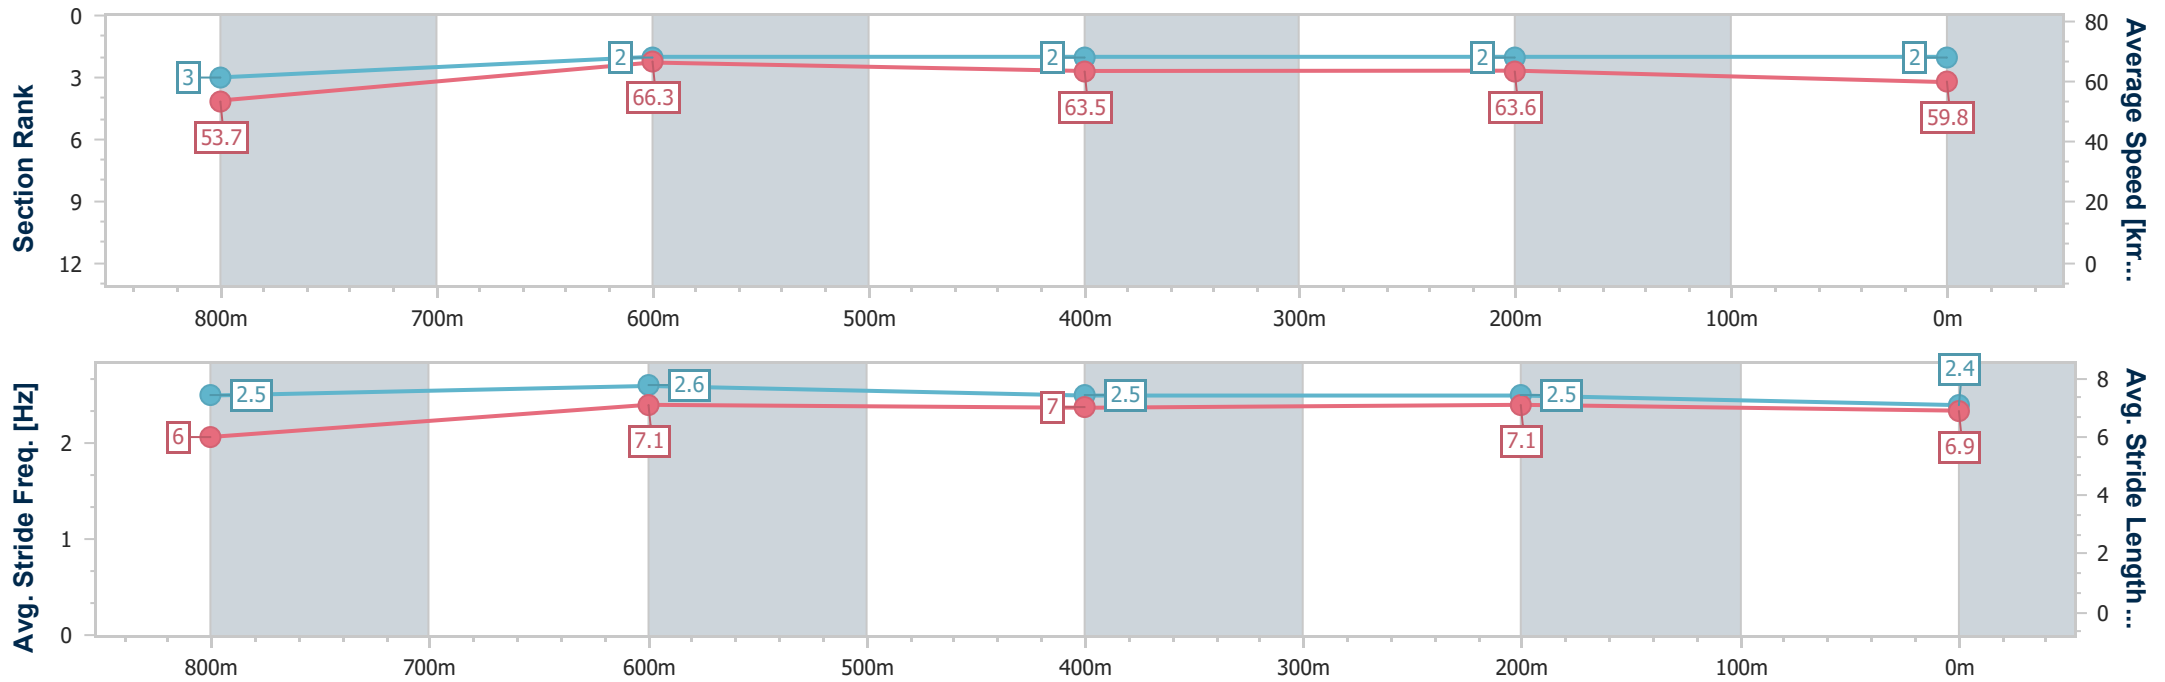

Horse/Jockey Name	Curry Legend
Final Rank	2
Fastest Section Time (Section)	0:10.96 (800m)
Top Speed [km/h] (Section)	67.6 (800m)
Race State	Finished

Sunshine Coast QLD Professional
Race 1: CREATIVE STONE Colts, Geldings and Entires Maiden Handicap - 1000m

03 February 2023 - 18:09

Track Rating: Good 4, Weather: Fine, Rail Position: +2m

Section	Overall	800m	600m	400m	200m
Section Times	0:59.10 [2] (0:13.42)	0:45.68 [3] (0:10.96)	0:34.72 [2] (0:11.35)	0:23.37 [2] (0:11.31)	0:12.06 [2] (0:12.06)
Average Speed [km/h]	53.7	66.3	63.5	63.6	59.8
Top Speed [km/h]	67.3	67.6	63.9	64.7	62.3
Avg. Dist. to Rail [m]	8.6	2.9	0.3	1.0	1.9
Avg. Stride Freq. [Hz]	2.5	2.6	2.5	2.5	2.4
Avg. Stride Length [m]	6.0	7.1	7.0	7.1	6.9

- [ ] Ranking at each section and finish
- -.-.- No data available at this section
- NA No data available