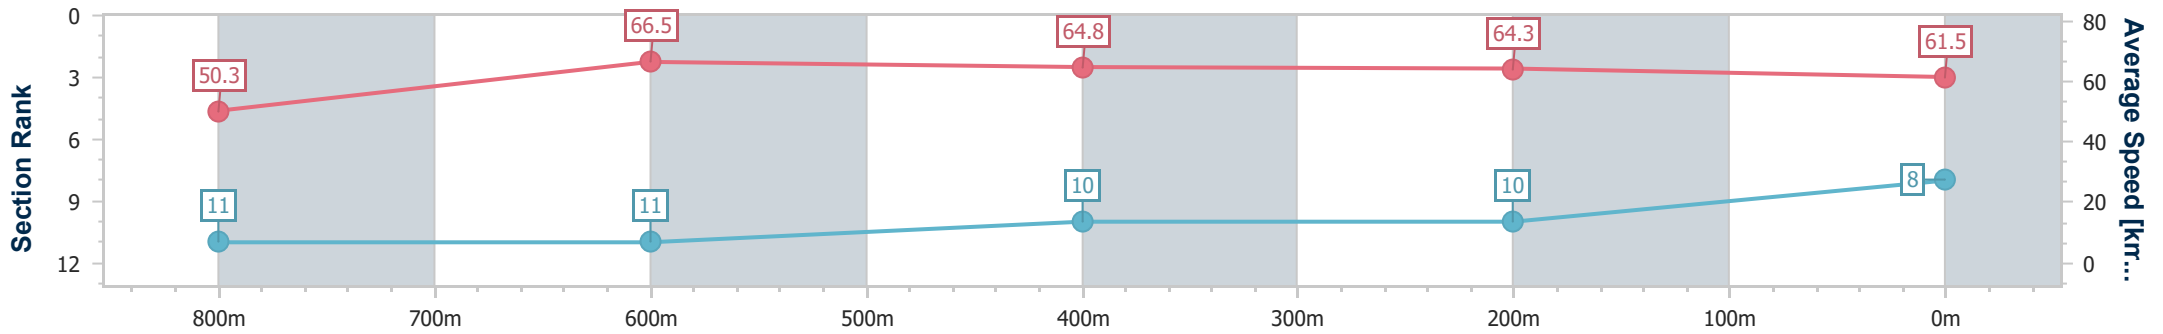

Horse/Jockey Name	Secret Red
Final Rank	8
Fastest Section Time (Section)	0:10.97 (800m)
Top Speed [km/h] (Section)	68.1 (800m)
Race State	Finished

Sunshine Coast QLD Professional
Race 1: CREATIVE STONE Colts, Geldings and Entires Maiden Handicap - 1000m

03 February 2023 - 18:09

Track Rating: Good 4, Weather: Fine, Rail Position: +2m

Section	Overall	800m	600m	400m	200m
Section Times	0:59.48 [8] (0:14.31)	0:45.17 [11] (0:10.97)	0:34.20 [11] (0:11.26)	0:22.94 [10] (0:11.22)	0:11.72 [10] (0:11.72)
Average Speed [km/h]	50.3	66.5	64.8	64.3	61.5
Top Speed [km/h]	66.1	68.1	65.7	65.5	63.3
Avg. Dist. to Rail [m]	6.0	3.7	2.3	4.0	5.8
Avg. Stride Freq. [Hz]	2.3	2.4	2.4	2.4	2.4
Avg. Stride Length [m]	6.1	7.5	7.5	7.6	7.2

- [ ] Ranking at each section and finish
- -.-.- No data available at this section
- NA No data available