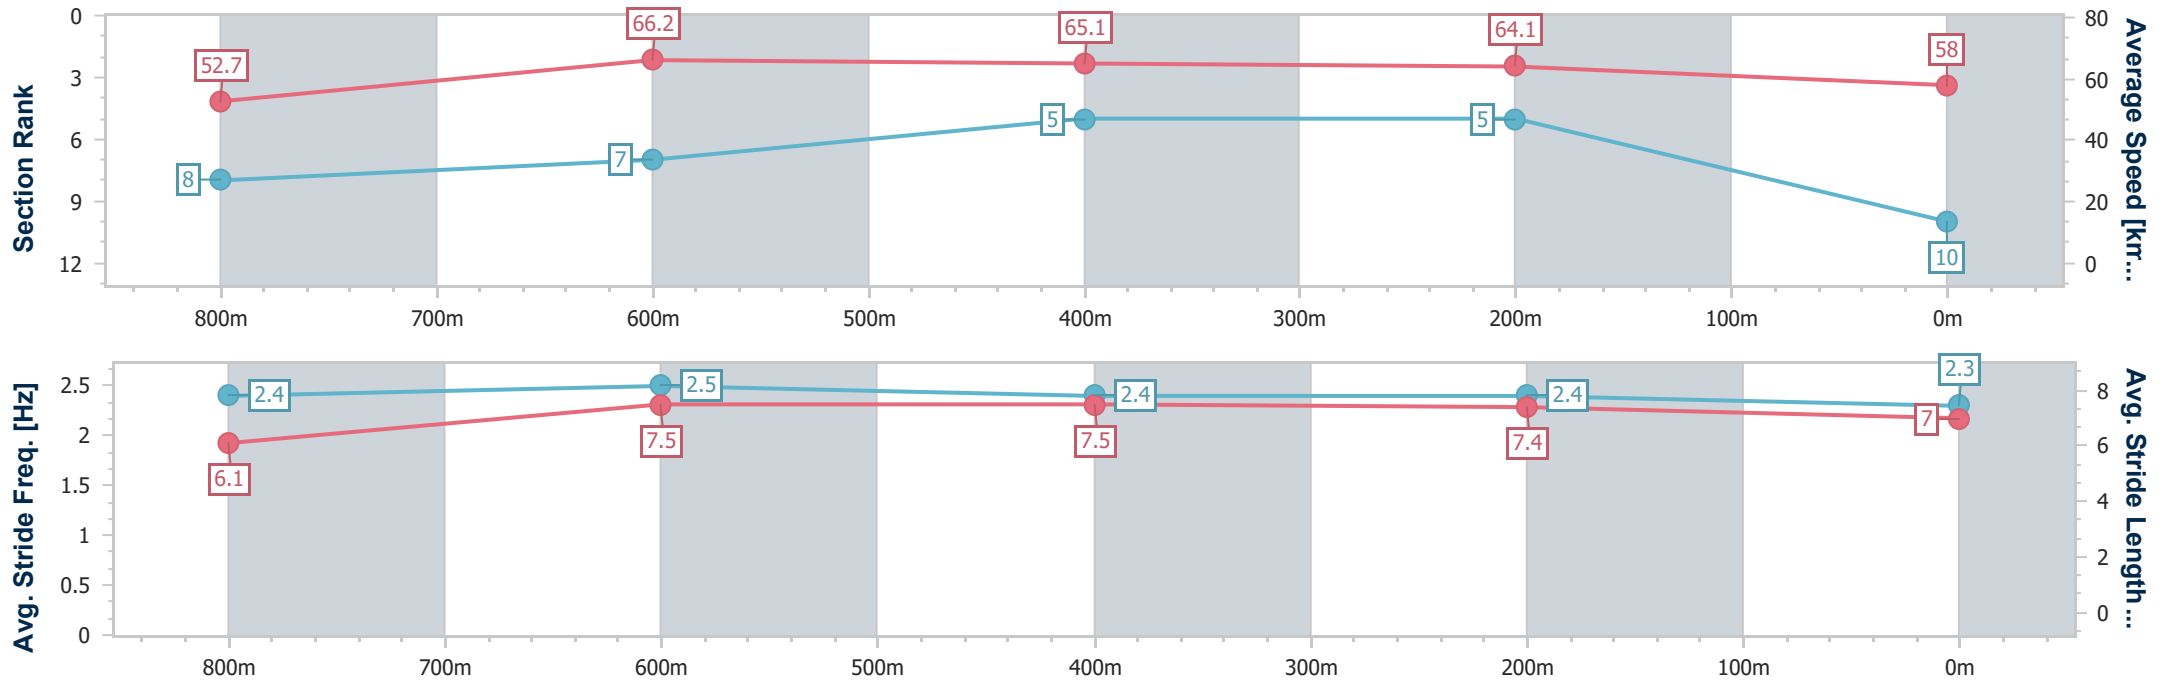

- [ ] Ranking at each section and finish
- .-.- No data available at this section
- NA No data available

Horse/Jockey Name	Dane Road
Final Rank	10
Fastest Section Time (Section)	0:11.08 (800m)
Top Speed [km/h] (Section)	66.6 (800m)
Race State	Finished

Sunshine Coast QLD Professional  
Race 1: CREATIVE STONE Colts, Geldings and Entires Maiden Handicap - 1000m

03 February 2023 - 18:09

Track Rating: Good 4, Weather: Fine, Rail Position: +2m

Section	Overall	800m	600m	400m	200m
Section Times	0:59.68 [10] (0:13.69)	0:45.99 [8] (0:11.08)	0:34.91 [7] (0:11.26)	0:23.65 [5] (0:11.24)	0:12.41 [5] (0:12.41)
Average Speed [km/h]	52.7	66.2	65.1	64.1	58.0
Top Speed [km/h]	66.3	66.6	66.1	65.3	62.3
Avg. Dist. to Rail [m]	10.1	5.1	3.2	3.8	4.4
Avg. Stride Freq. [Hz]	2.4	2.5	2.4	2.4	2.3
Avg. Stride Length [m]	6.1	7.5	7.5	7.4	7.0