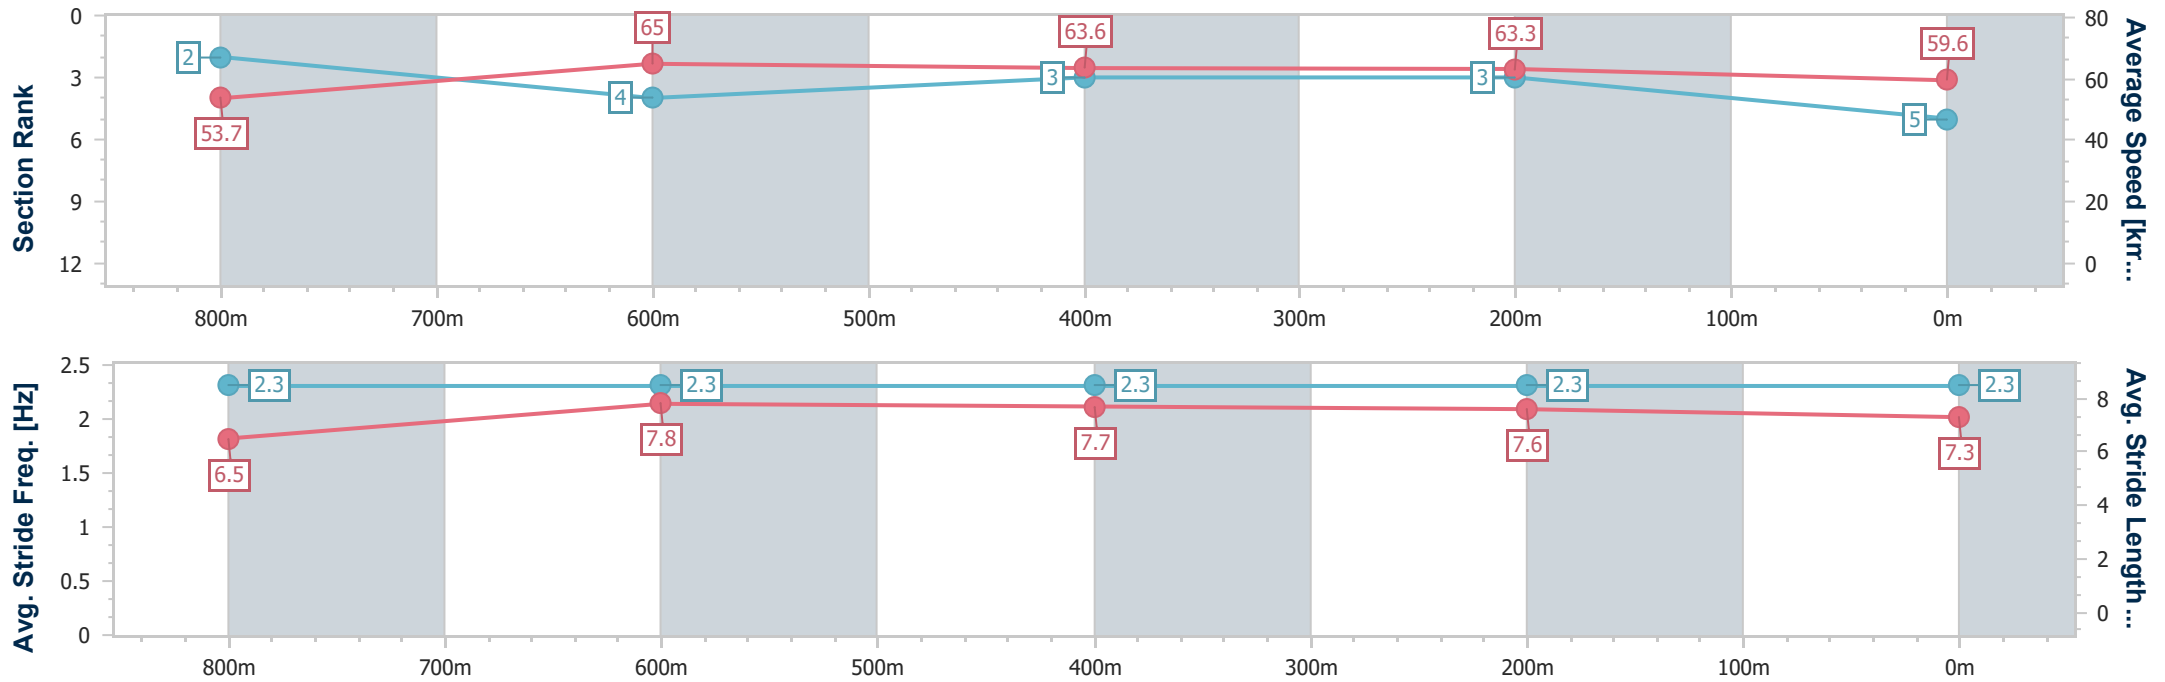

Horse/Jockey Name	Bailey Boo
Final Rank	5
Fastest Section Time (Section)	0:11.15 (800m)
Top Speed [km/h] (Section)	66.8 (Overall)
Race State	Finished

Sunshine Coast QLD Professional
Race 1: CREATIVE STONE Colts, Geldings and Entires Maiden Handicap - 1000m

03 February 2023 - 18:09

Track Rating: Good 4, Weather: Fine, Rail Position: +2m

Section	Overall	800m	600m	400m	200m
Section Times	0:59.30 [5] (0:13.42)	0:45.88 [2] (0:11.15)	0:34.73 [4] (0:11.28)	0:23.45 [3] (0:11.39)	0:12.06 [3] (0:12.06)
Average Speed [km/h]	53.7	65.0	63.6	63.3	59.6
Top Speed [km/h]	66.8	66.6	64.4	64.0	61.7
Avg. Dist. to Rail [m]	7.5	2.9	0.9	0.6	1.2
Avg. Stride Freq. [Hz]	2.3	2.3	2.3	2.3	2.3
Avg. Stride Length [m]	6.5	7.8	7.7	7.6	7.3

- [ ] Ranking at each section and finish
- -.-.- No data available at this section
- NA No data available