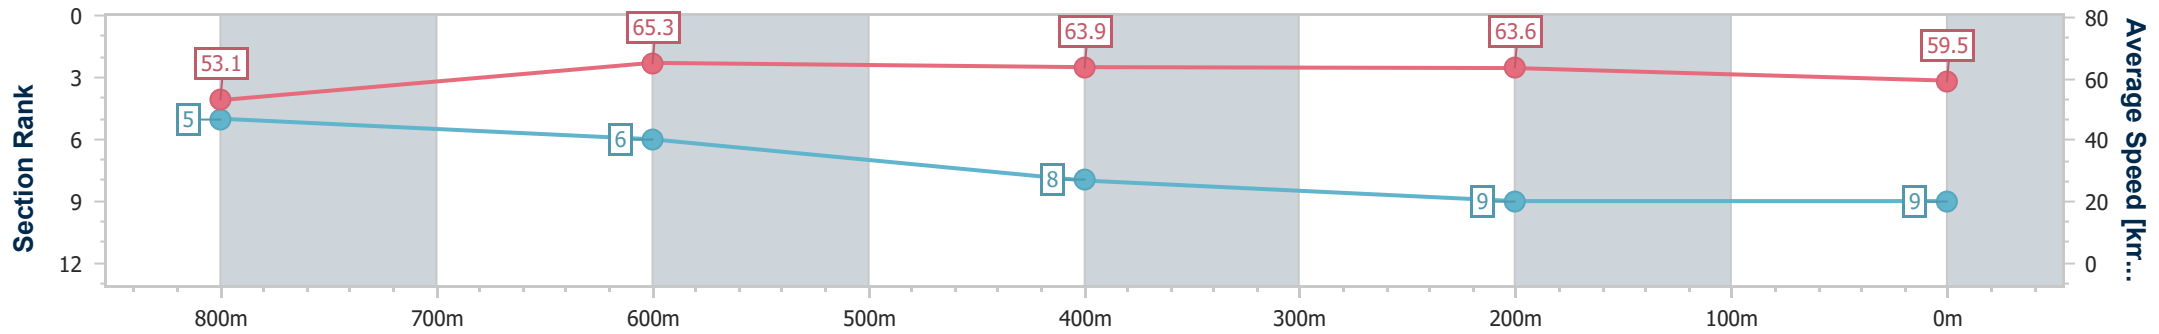

Horse/Jockey Name	Atomic Warrior
Final Rank	9
Fastest Section Time (Section)	0:11.19 (800m)
Top Speed [km/h] (Section)	67.0 (Overall)
Race State	Finished

Sunshine Coast QLD Professional
Race 1: CREATIVE STONE Colts, Geldings and Entires Maiden Handicap - 1000m

03 February 2023 - 18:09

Track Rating: Good 4, Weather: Fine, Rail Position: +2m

Section	Overall	800m	600m	400m	200m
Section Times	0:59.59 [9] (0:13.55)	0:46.04 [5] (0:11.19)	0:34.85 [6] (0:11.43)	0:23.42 [8] (0:11.32)	0:12.10 [9] (0:12.10)
Average Speed [km/h]	53.1	65.3	63.9	63.6	59.5
Top Speed [km/h]	67.0	66.7	64.1	64.9	62.7
Avg. Dist. to Rail [m]	7.5	4.0	2.5	3.8	3.4
Avg. Stride Freq. [Hz]	2.4	2.4	2.4	2.4	2.3
Avg. Stride Length [m]	6.1	7.4	7.4	7.4	7.1

- [ ] Ranking at each section and finish
- -.-.- No data available at this section
- NA No data available