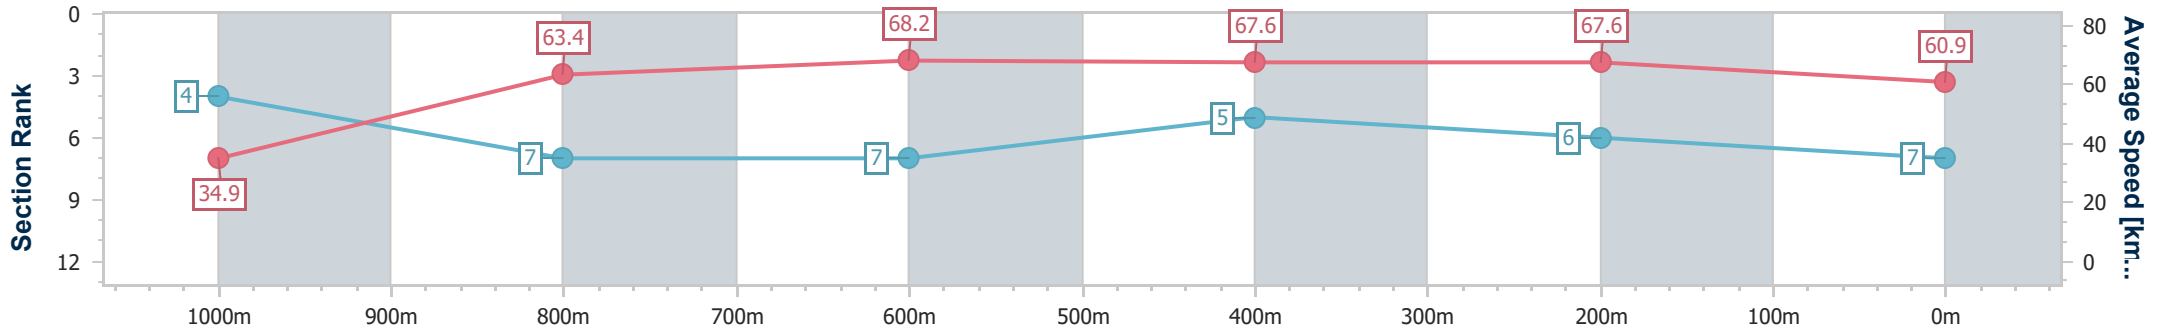

Horse/Jockey Name	Lime Soda
Final Rank	7
Fastest Section Time (Section)	0:05.18 (Overall)
Top Speed [km/h] (Section)	70.0 (800m)
Race State	Finished

Doomben QLD Professional
Race 6: XXXX DRY BENCHMARK 75 Handicap - 1050m
01 February 2023 - 16:33
Track Rating: Good 4, Weather: Overcast, Rail Position: +10m
Entire Course

BRISBANE
RACING CLUB

Section	Overall	1000m	800m	600m	400m	200m
Section Times	1:00.41 [7] (0:05.18)	0:55.23 [4] (0:11.45)	0:43.78 [7] (0:10.62)	0:33.16 [7] (0:10.69)	0:22.47 [5] (0:10.64)	0:11.83 [6] (0:11.83)
Average Speed [km/h]	34.9	63.4	68.2	67.6	67.6	60.9
Top Speed [km/h]	55.6	68.0	70.0	68.4	68.8	65.5
Avg. Dist. to Rail [m]	6.9	3.6	1.6	0.7	1.7	4.5
Avg. Stride Freq. [Hz]	2.0	2.4	2.4	2.4	2.4	2.3
Avg. Stride Length [m]	4.8	7.5	7.9	7.8	7.9	7.3

- [ ] Ranking at each section and finish
- -.-.- No data available at this section
- NA No data available