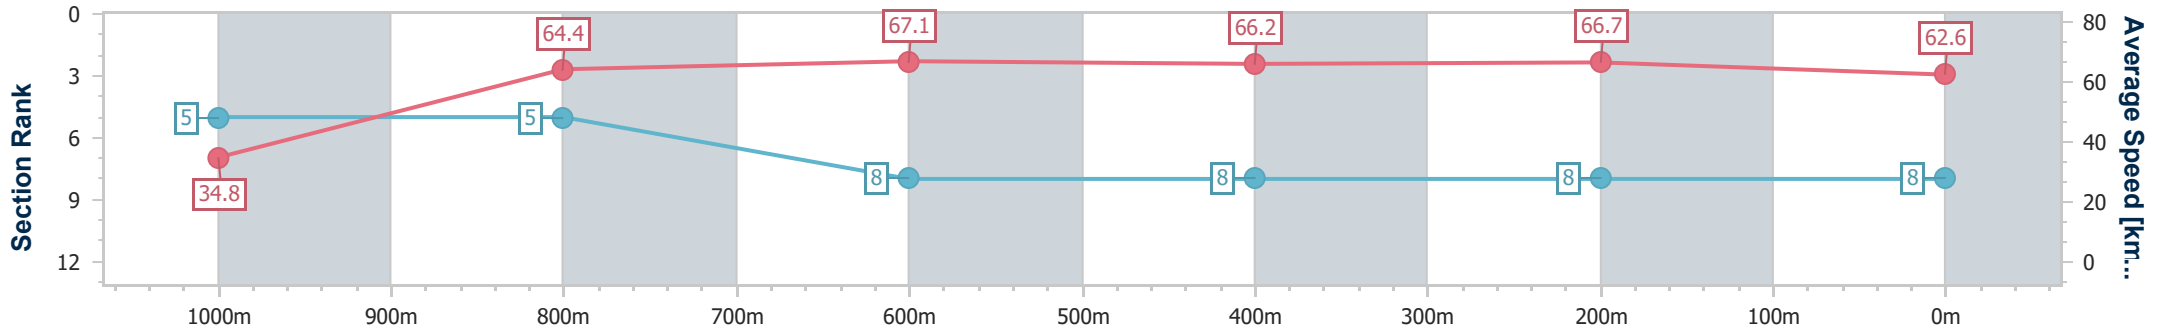

Horse/Jockey Name	Jetski
Final Rank	8
Fastest Section Time (Section)	0:05.18 (Overall)
Top Speed [km/h] (Section)	68.3 (400m)
Race State	Finished

Doomben QLD Professional
Race 6: XXXX DRY BENCHMARK 75 Handicap - 1050m
01 February 2023 - 16:33
Track Rating: Good 4, Weather: Overcast, Rail Position: +10m
Entire Course

BRISBANE
RACING CLUB

Section	Overall	1000m	800m	600m	400m	200m
Section Times	1:00.47 [8] (0:05.18)	0:55.29 [5] (0:11.24)	0:44.05 [5] (0:10.82)	0:33.23 [8] (0:10.91)	0:22.32 [8] (0:10.80)	0:11.52 [8] (0:11.52)
Average Speed [km/h]	34.8	64.4	67.1	66.2	66.7	62.6
Top Speed [km/h]	56.1	66.7	67.8	67.0	68.3	66.1
Avg. Dist. to Rail [m]	4.6	2.0	1.7	0.8	1.4	2.8
Avg. Stride Freq. [Hz]	2.0	2.4	2.4	2.3	2.3	2.3
Avg. Stride Length [m]	4.6	7.6	7.9	7.9	7.9	7.7

- [ ] Ranking at each section and finish
- -.-.- No data available at this section
- NA No data available