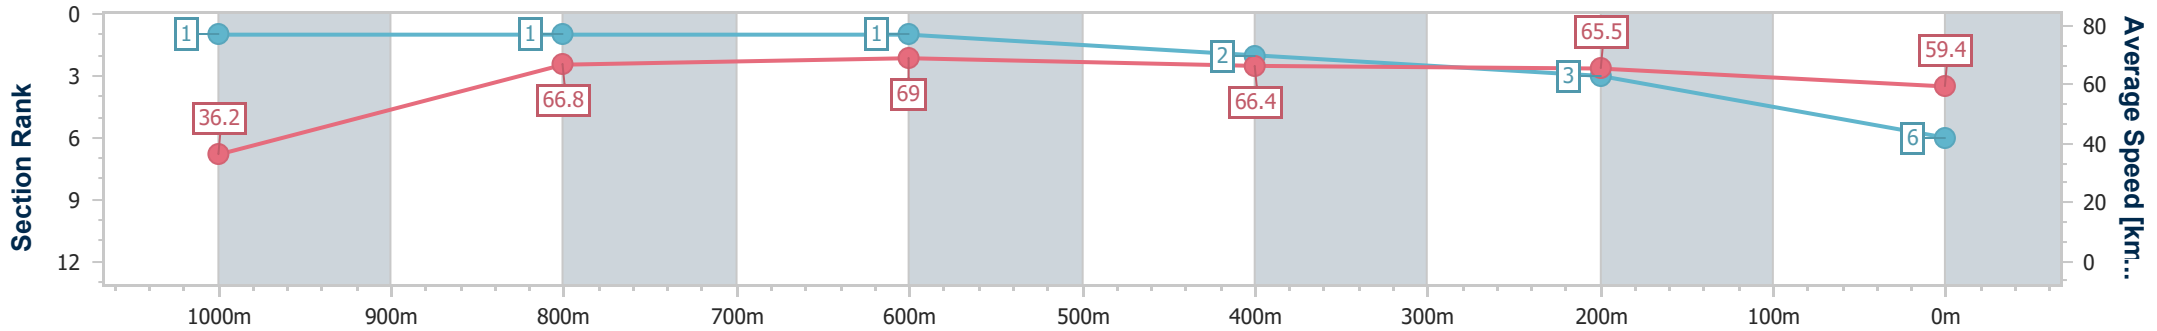

Horse/Jockey Name	Frederick The Dane
Final Rank	6
Fastest Section Time (Section)	0:04.97 (Overall)
Top Speed [km/h] (Section)	69.6 (800m)
Race State	Finished

Doomben QLD Professional
Race 6: XXXX DRY BENCHMARK 75 Handicap - 1050m
01 February 2023 - 16:33
Track Rating: Good 4, Weather: Overcast, Rail Position: +10m
Entire Course

BRISBANE
RACING CLUB

Section	Overall	1000m	800m	600m	400m	200m
Section Times	1:00.37 [6] (0:04.97)	0:55.40 [1] (0:10.79)	0:44.61 [1] (0:10.49)	0:34.12 [1] (0:10.97)	0:23.15 [2] (0:11.03)	0:12.12 [3] (0:12.12)
Average Speed [km/h]	36.2	66.8	69.0	66.4	65.5	59.4
Top Speed [km/h]	58.9	69.4	69.6	68.7	67.1	63.2
Avg. Dist. to Rail [m]	2.0	0.5	1.6	2.2	0.7	1.6
Avg. Stride Freq. [Hz]	2.0	2.4	2.3	2.3	2.3	2.2
Avg. Stride Length [m]	4.9	7.8	8.2	8.0	7.8	7.5

- [ ] Ranking at each section and finish
- -.-.- No data available at this section
- NA No data available