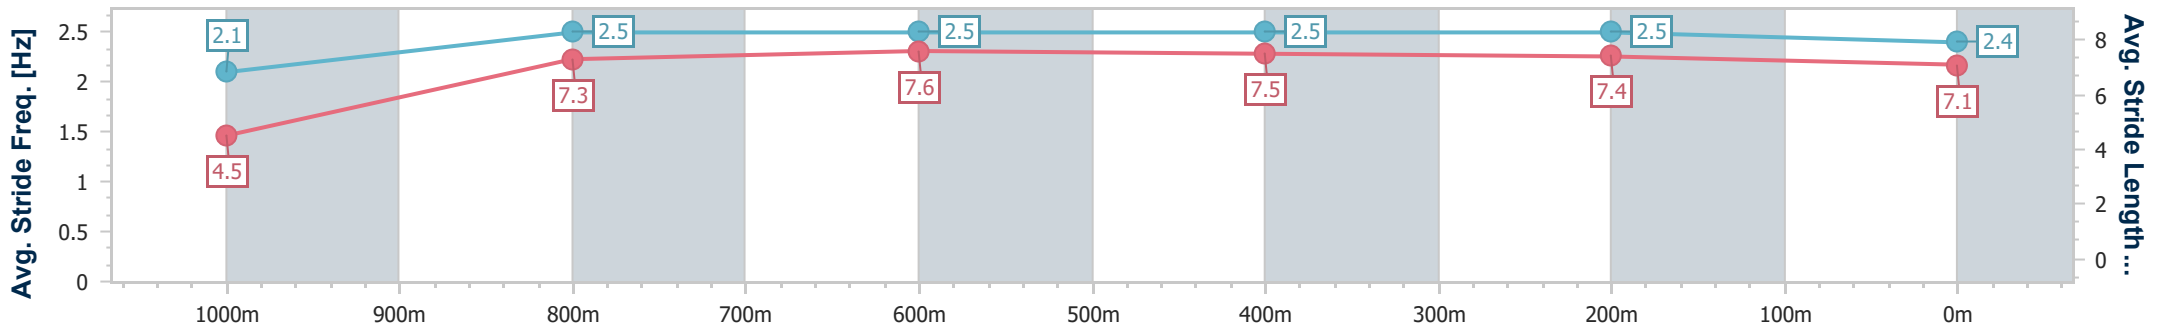

Horse/Jockey Name	Zumikon
Final Rank	4
Fastest Section Time (Section)	0:05.39 (Overall)
Top Speed [km/h] (Section)	69.6 (400m)
Race State	Finished

Doomben QLD Professional
Race 6: XXXX DRY BENCHMARK 75 Handicap - 1050m
01 February 2023 - 16:33
Track Rating: Good 4, Weather: Overcast, Rail Position: +10m
Entire Course

BRISBANE
RACING CLUB

Section	Overall	1000m	800m	600m	400m	200m
Section Times	1:00.23 [4] (0:05.39)	0:54.84 [8] (0:11.00)	0:43.84 [4] (0:10.60)	0:33.24 [4] (0:10.82)	0:22.42 [4] (0:10.64)	0:11.78 [4] (0:11.78)
Average Speed [km/h]	33.6	65.4	68.0	66.0	67.3	61.1
Top Speed [km/h]	57.8	67.6	68.7	67.6	69.6	65.5
Avg. Dist. to Rail [m]	1.4	0.5	0.2	1.5	2.5	1.7
Avg. Stride Freq. [Hz]	2.1	2.5	2.5	2.5	2.5	2.4
Avg. Stride Length [m]	4.5	7.3	7.6	7.5	7.4	7.1

- [ ] Ranking at each section and finish
- -.-.- No data available at this section
- NA No data available