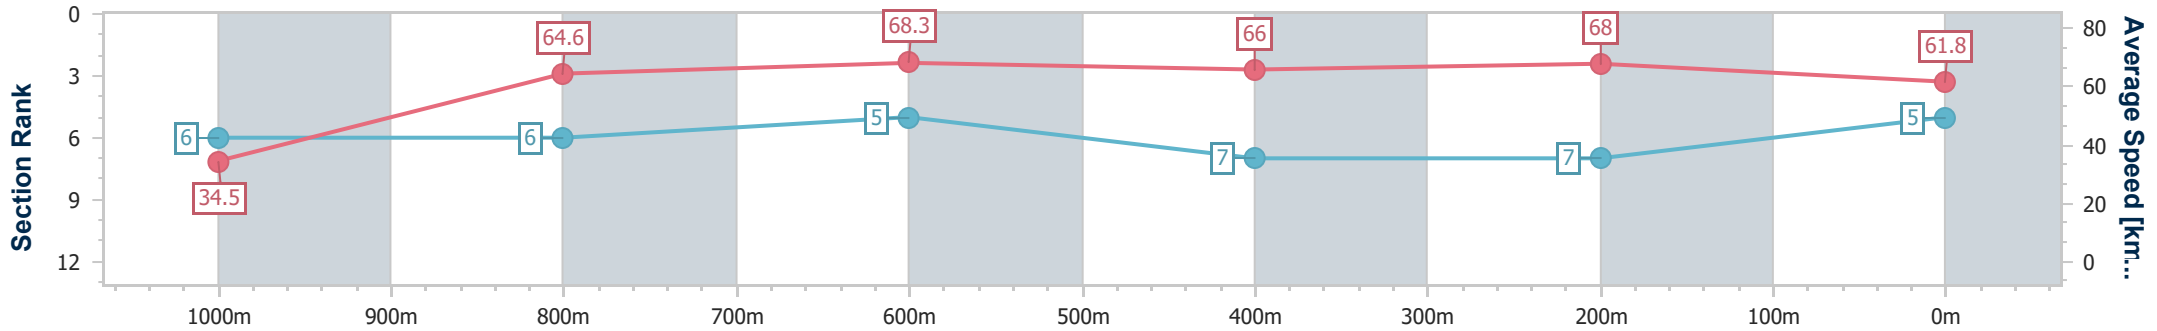

Horse/Jockey Name	Spinning Spirit
Final Rank	5
Fastest Section Time (Section)	0:05.20 (Overall)
Top Speed [km/h] (Section)	70.6 (800m)
Race State	Finished

Doomben QLD Professional
Race 6: XXXX DRY BENCHMARK 75 Handicap - 1050m
01 February 2023 - 16:33
Track Rating: Good 4, Weather: Overcast, Rail Position: +10m
Entire Course

BRISBANE
RACING CLUB

Section	Overall	1000m	800m	600m	400m	200m
Section Times	1:00.25 [5] (0:05.20)	0:55.05 [6] (0:11.26)	0:43.79 [6] (0:10.62)	0:33.17 [5] (0:10.92)	0:22.25 [7] (0:10.58)	0:11.67 [7] (0:11.67)
Average Speed [km/h]	34.5	64.6	68.3	66.0	68.0	61.8
Top Speed [km/h]	58.1	69.7	70.6	67.7	70.5	67.7
Avg. Dist. to Rail [m]	6.0	3.0	1.6	0.5	1.3	3.2
Avg. Stride Freq. [Hz]	2.1	2.5	2.6	2.5	2.6	2.4
Avg. Stride Length [m]	4.5	7.1	7.4	7.2	7.2	7.0

- [ ] Ranking at each section and finish
- -.-.- No data available at this section
- NA No data available