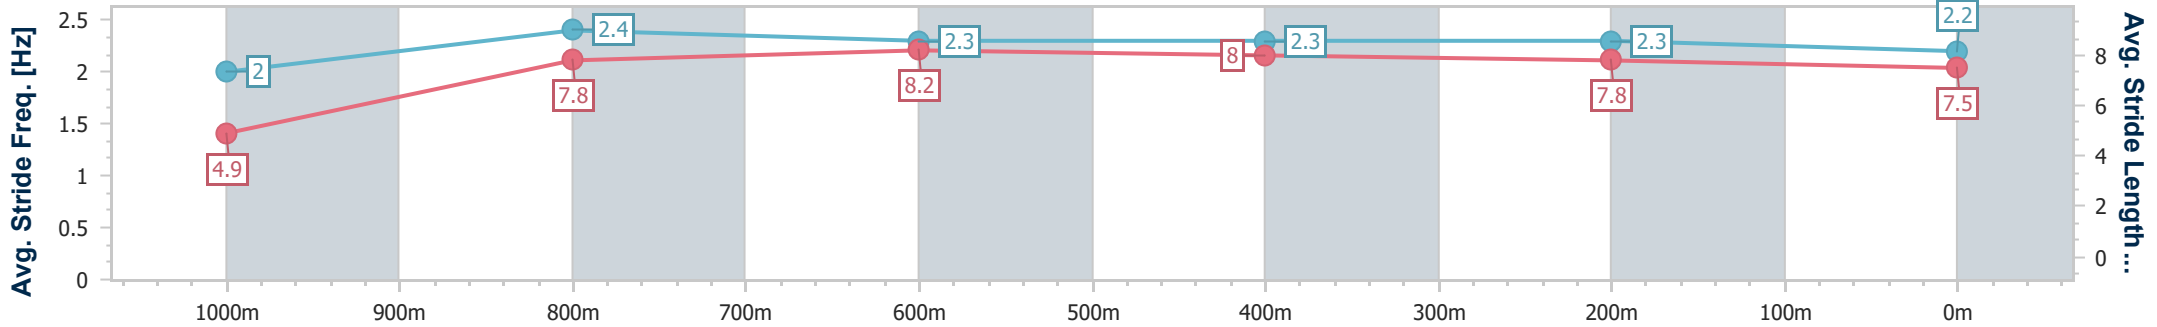

Horse/Jockey Name	Frederick The Dane
Final Rank	6
Fastest Section Time (Section)	0:04.97 (Overall)
Top Speed [km/h] (Section)	69.6 (800m)
Race State	Finished

Doomben QLD Professional
Race 6: XXXX DRY BENCHMARK 75 Handicap - 1050m
01 February 2023 - 16:33
Track Rating: Good 4, Weather: Overcast, Rail Position: +10m
Entire Course

BRISBANE
RACING CLUB

Section	Overall	1000m	800m	600m	400m	200m
Section Times	1:00.37 [6] (0:04.97)	0:55.40 [1] (0:10.79)	0:44.61 [1] (0:10.49)	0:34.12 [1] (0:10.97)	0:23.15 [2] (0:11.03)	0:12.12 [3] (0:12.12)
Average Speed [km/h]	36.2	66.8	69.0	66.4	65.5	59.4
Top Speed [km/h]	58.9	69.4	69.6	68.7	67.1	63.2
Avg. Dist. to Rail [m]	2.0	0.5	1.6	2.2	0.7	1.6
Avg. Stride Freq. [Hz]	2.0	2.4	2.3	2.3	2.3	2.2
Avg. Stride Length [m]	4.9	7.8	8.2	8.0	7.8	7.5

- [ ] Ranking at each section and finish
- -.-.- No data available at this section
- NA No data available