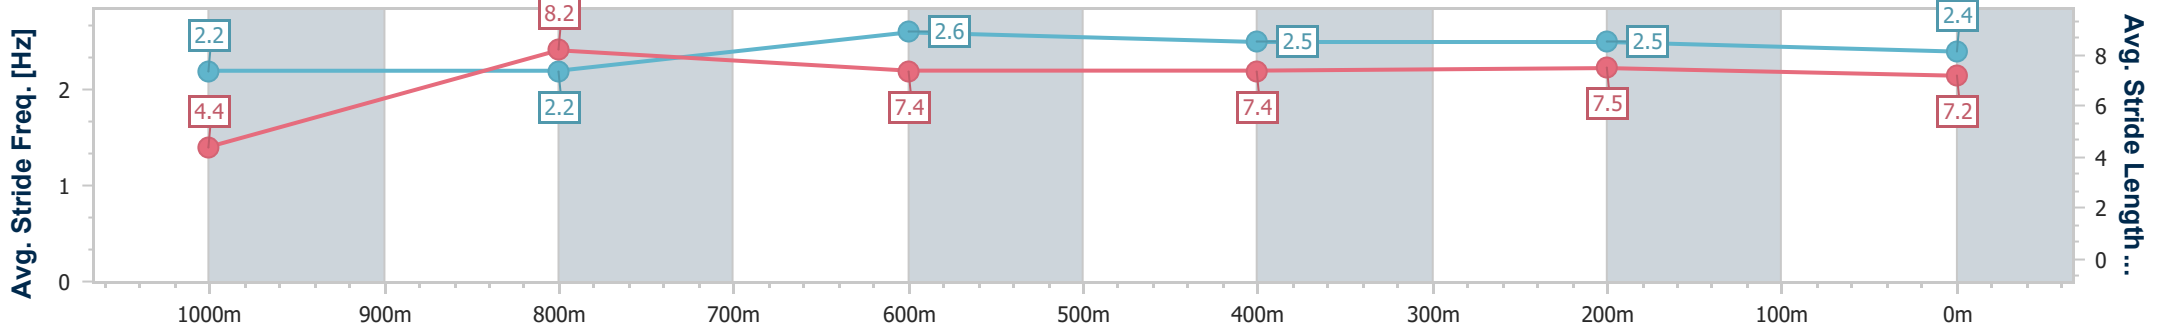

Horse/Jockey Name	Princess Bojack
Final Rank	1
Fastest Section Time (Section)	0:05.13 (Overall)
Top Speed [km/h] (Section)	70.5 (800m)
Race State	Finished

Doomben QLD Professional
Race 6: XXXX DRY BENCHMARK 75 Handicap - 1050m
01 February 2023 - 16:33
Track Rating: Good 4, Weather: Overcast, Rail Position: +10m
Entire Course

BRISBANE
RACING CLUB

Section	Overall	1000m	800m	600m	400m	200m
Section Times	0:59.74 [1] (0:05.13)	0:54.61 [3] (0:11.03)	0:43.58 [3] (0:10.47)	0:33.11 [3] (0:10.86)	0:22.25 [3] (0:10.68)	0:11.57 [1] (0:11.57)
Average Speed [km/h]	35.2	65.6	68.6	66.1	67.4	62.3
Top Speed [km/h]	59.3	68.9	70.5	67.4	68.9	66.3
Avg. Dist. to Rail [m]	3.7	1.6	0.3	0.4	0.8	1.3
Avg. Stride Freq. [Hz]	2.2	2.2	2.6	2.5	2.5	2.4
Avg. Stride Length [m]	4.4	8.2	7.4	7.4	7.5	7.2

- [ ] Ranking at each section and finish
- -.-.- No data available at this section
- NA No data available