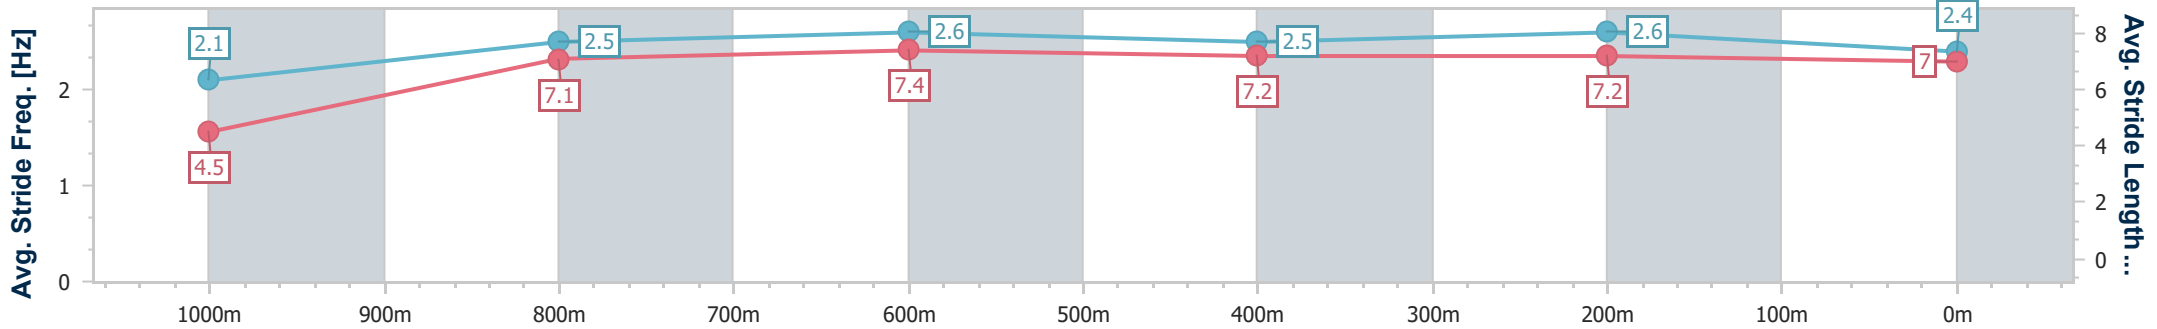

Horse/Jockey Name	Spinning Spirit
Final Rank	5
Fastest Section Time (Section)	0:05.20 (Overall)
Top Speed [km/h] (Section)	70.6 (800m)
Race State	Finished

Doomben QLD Professional
Race 6: XXXX DRY BENCHMARK 75 Handicap - 1050m
01 February 2023 - 16:33
Track Rating: Good 4, Weather: Overcast, Rail Position: +10m
Entire Course

BRISBANE
RACING CLUB

Section	Overall	1000m	800m	600m	400m	200m
Section Times	1:00.25 [5] (0:05.20)	0:55.05 [6] (0:11.26)	0:43.79 [6] (0:10.62)	0:33.17 [5] (0:10.92)	0:22.25 [7] (0:10.58)	0:11.67 [7] (0:11.67)
Average Speed [km/h]	34.5	64.6	68.3	66.0	68.0	61.8
Top Speed [km/h]	58.1	69.7	70.6	67.7	70.5	67.7
Avg. Dist. to Rail [m]	6.0	3.0	1.6	0.5	1.3	3.2
Avg. Stride Freq. [Hz]	2.1	2.5	2.6	2.5	2.6	2.4
Avg. Stride Length [m]	4.5	7.1	7.4	7.2	7.2	7.0

- [ ] Ranking at each section and finish
- -.-.- No data available at this section
- NA No data available