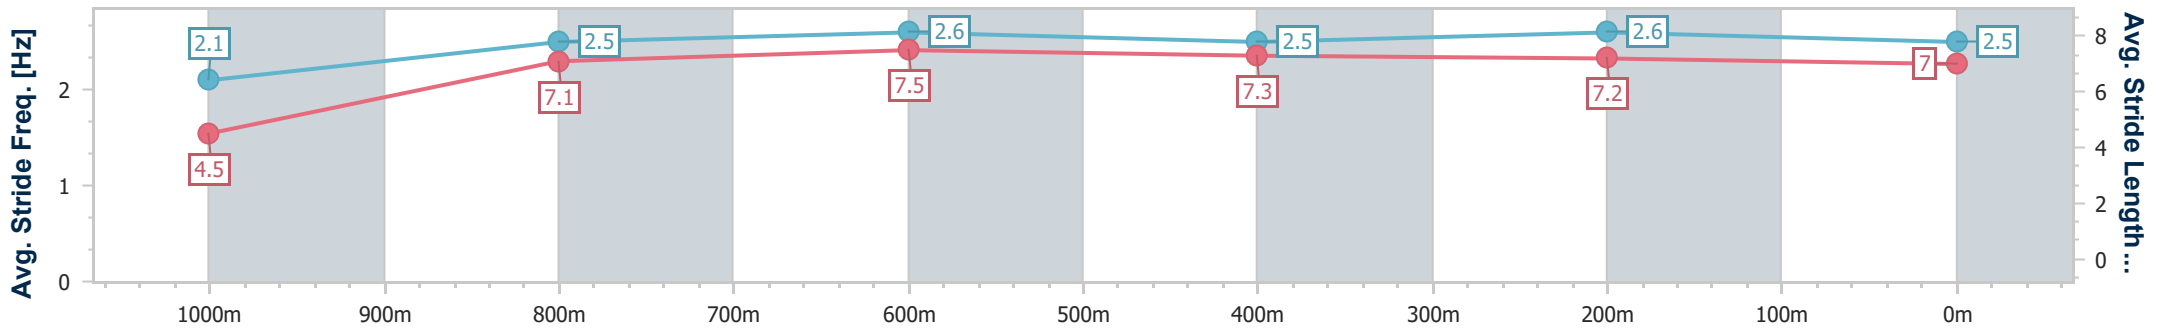

Horse/Jockey Name	Stellar Magic
Final Rank	2
Fastest Section Time (Section)	0:05.26 (Overall)
Top Speed [km/h] (Section)	69.9 (800m)
Race State	Finished

Doomben QLD Professional
Race 6: XXXX DRY BENCHMARK 75 Handicap - 1050m
01 February 2023 - 16:33
Track Rating: Good 4, Weather: Overcast, Rail Position: +10m
Entire Course

BRISBANE
RACING CLUB

Section	Overall	1000m	800m	600m	400m	200m
Section Times	0:59.85 [2] (0:05.26)	0:54.59 [7] (0:11.41)	0:43.18 [8] (0:10.51)	0:32.67 [6] (0:10.75)	0:21.92 [6] (0:10.54)	0:11.38 [5] (0:11.38)
Average Speed [km/h]	34.3	63.5	68.8	66.6	67.9	63.3
Top Speed [km/h]	54.9	69.9	69.9	68.7	69.9	67.3
Avg. Dist. to Rail [m]	7.7	4.0	0.7	1.1	1.4	1.4
Avg. Stride Freq. [Hz]	2.1	2.5	2.6	2.5	2.6	2.5
Avg. Stride Length [m]	4.5	7.1	7.5	7.3	7.2	7.0

- [ ] Ranking at each section and finish
- -.-.- No data available at this section
- NA No data available