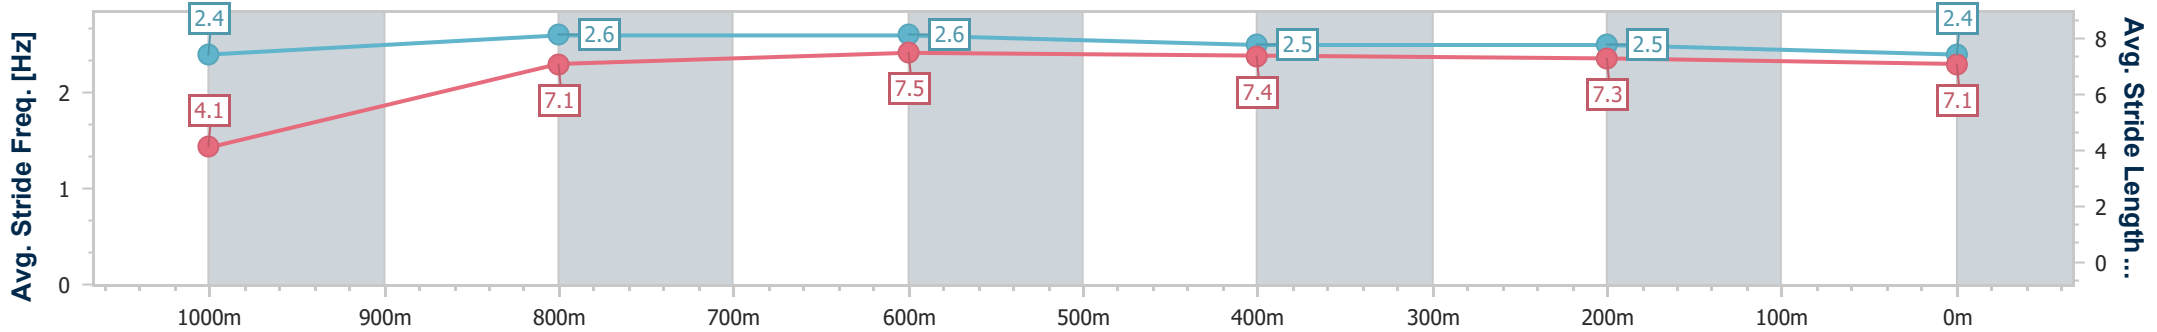

Doomben QLD Professional

Race 6: XXXX DRY BENCHMARK 75 Handicap - 1050m

01 February 2023 - 16:33

Track Rating: Good 4, Weather: Overcast, Rail Position: +10m  
Entire Course

BRISBANE RACING CLUB

Section	Overall	1000m	800m	600m	400m	200m
Section Times	1:00.18 [3] (0:05.10)	0:55.08 [2] (0:10.79)	0:44.29 [2] (0:10.57)	0:33.72 [2] (0:10.92)	0:22.80 [1] (0:10.92)	0:11.88 [2] (0:11.88)
Average Speed [km/h]	35.5	66.8	68.2	66.2	65.7	60.6
Top Speed [km/h]	59.7	69.8	69.3	67.8	67.2	64.4
Avg. Dist. to Rail [m]	2.5	0.6	0.8	0.8	0.9	0.2
Avg. Stride Freq. [Hz]	2.4	2.6	2.6	2.5	2.5	2.4
Avg. Stride Length [m]	4.1	7.1	7.5	7.4	7.3	7.1