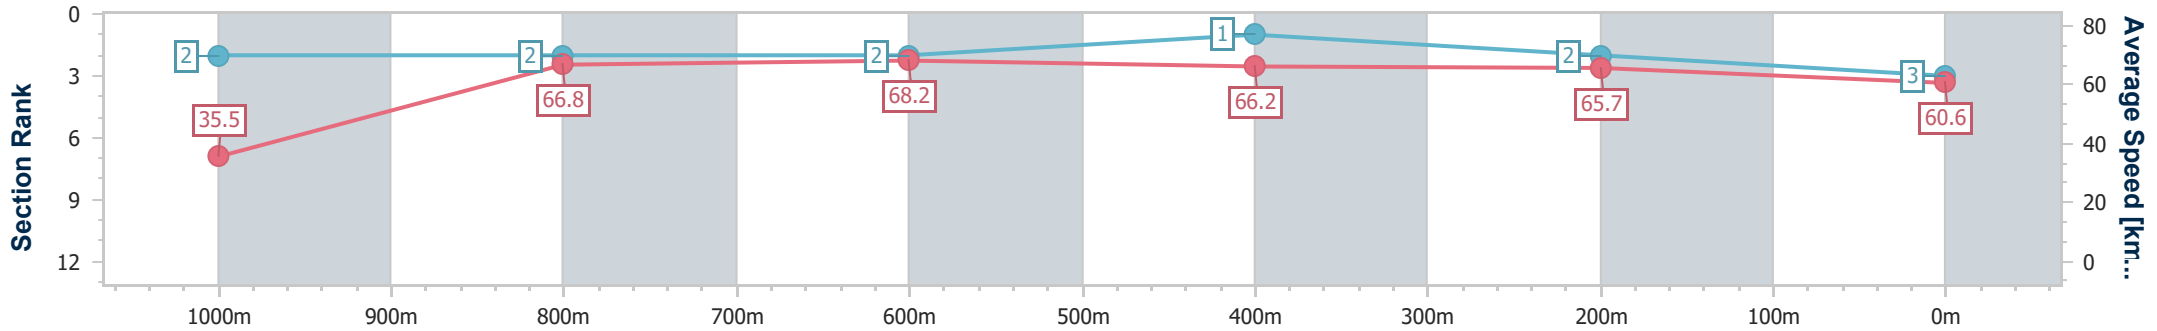

Doomben QLD Professional

Race 6: XXXX DRY BENCHMARK 75 Handicap - 1050m

01 February 2023 - 16:33

Track Rating: Good 4, Weather: Overcast, Rail Position: +10m  
Entire Course

BRISBANE RACING CLUB

Section	Overall	1000m	800m	600m	400m	200m
Section Times	1:00.18 [3] (0:05.10)	0:55.08 [2] (0:10.79)	0:44.29 [2] (0:10.57)	0:33.72 [2] (0:10.92)	0:22.80 [1] (0:10.92)	0:11.88 [2] (0:11.88)
Average Speed [km/h]	35.5	66.8	68.2	66.2	65.7	60.6
Top Speed [km/h]	59.7	69.8	69.3	67.8	67.2	64.4
Avg. Dist. to Rail [m]	2.5	0.6	0.8	0.8	0.9	0.2
Avg. Stride Freq. [Hz]	2.4	2.6	2.6	2.5	2.5	2.4
Avg. Stride Length [m]	4.1	7.1	7.5	7.4	7.3	7.1