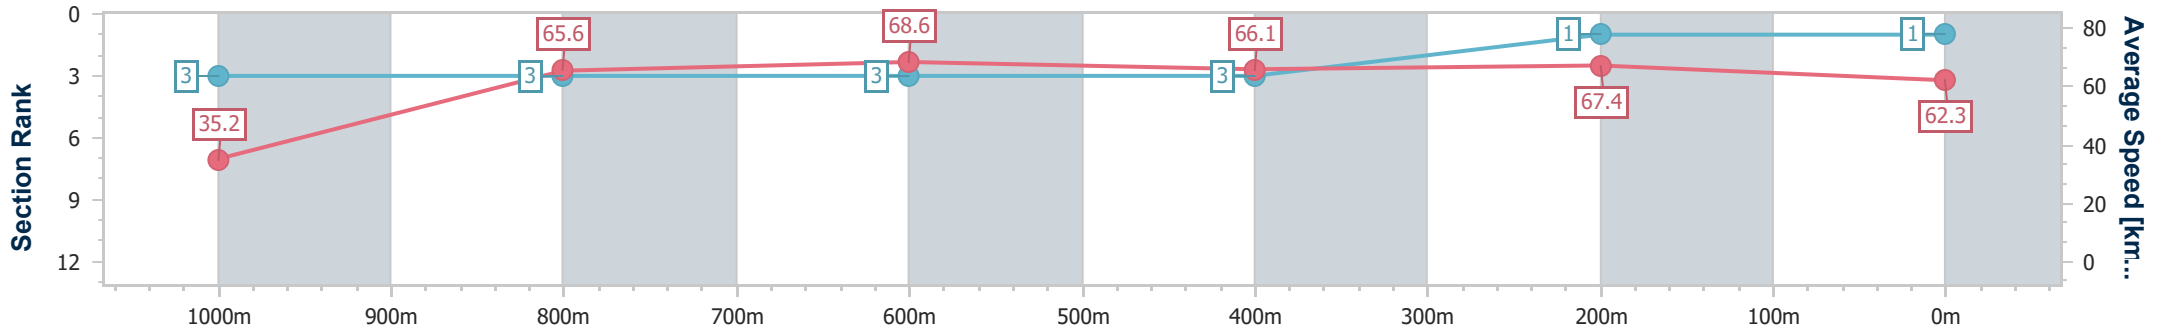

Horse/Jockey Name	Princess Bojack
Final Rank	1
Fastest Section Time (Section)	0:05.13 (Overall)
Top Speed [km/h] (Section)	70.5 (800m)
Race State	Finished

Doomben QLD Professional
Race 6: XXXX DRY BENCHMARK 75 Handicap - 1050m
01 February 2023 - 16:33
Track Rating: Good 4, Weather: Overcast, Rail Position: +10m
Entire Course

BRISBANE
RACING CLUB

Section	Overall	1000m	800m	600m	400m	200m
Section Times	0:59.74 [1] (0:05.13)	0:54.61 [3] (0:11.03)	0:43.58 [3] (0:10.47)	0:33.11 [3] (0:10.86)	0:22.25 [3] (0:10.68)	0:11.57 [1] (0:11.57)
Average Speed [km/h]	35.2	65.6	68.6	66.1	67.4	62.3
Top Speed [km/h]	59.3	68.9	70.5	67.4	68.9	66.3
Avg. Dist. to Rail [m]	3.7	1.6	0.3	0.4	0.8	1.3
Avg. Stride Freq. [Hz]	2.2	2.2	2.6	2.5	2.5	2.4
Avg. Stride Length [m]	4.4	8.2	7.4	7.4	7.5	7.2

- [ ] Ranking at each section and finish
- -.-.- No data available at this section
- NA No data available