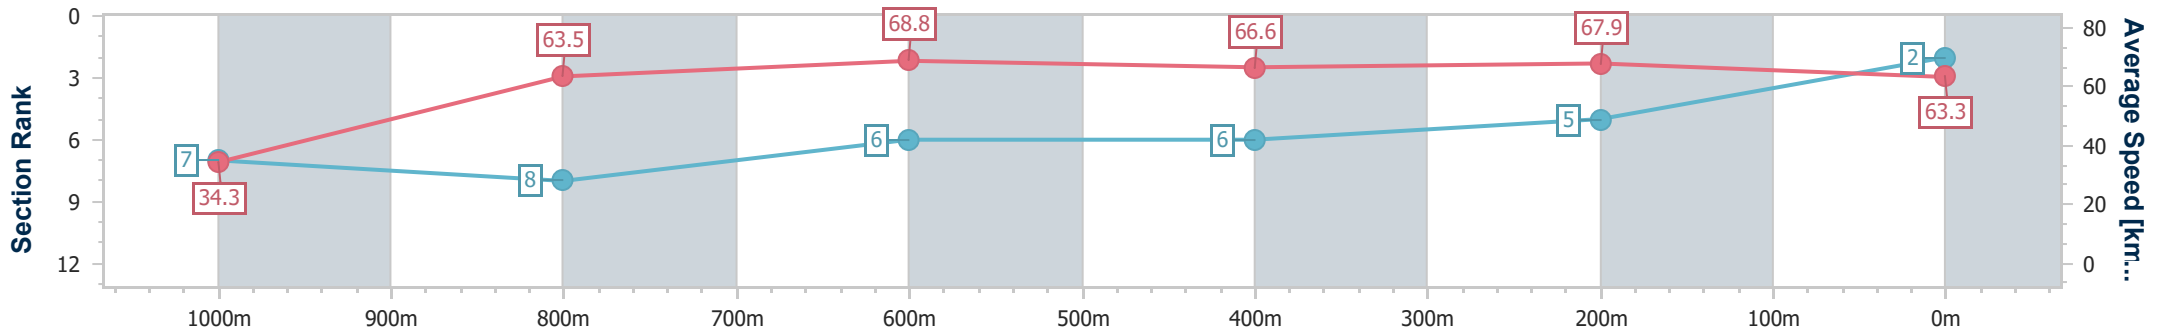

Horse/Jockey Name	Stellar Magic
Final Rank	2
Fastest Section Time (Section)	0:05.26 (Overall)
Top Speed [km/h] (Section)	69.9 (800m)
Race State	Finished

Doomben QLD Professional
Race 6: XXXX DRY BENCHMARK 75 Handicap - 1050m
01 February 2023 - 16:33
Track Rating: Good 4, Weather: Overcast, Rail Position: +10m
Entire Course

BRISBANE
RACING CLUB

Section	Overall	1000m	800m	600m	400m	200m
Section Times	0:59.85 [2] (0:05.26)	0:54.59 [7] (0:11.41)	0:43.18 [8] (0:10.51)	0:32.67 [6] (0:10.75)	0:21.92 [6] (0:10.54)	0:11.38 [5] (0:11.38)
Average Speed [km/h]	34.3	63.5	68.8	66.6	67.9	63.3
Top Speed [km/h]	54.9	69.9	69.9	68.7	69.9	67.3
Avg. Dist. to Rail [m]	7.7	4.0	0.7	1.1	1.4	1.4
Avg. Stride Freq. [Hz]	2.1	2.5	2.6	2.5	2.6	2.5
Avg. Stride Length [m]	4.5	7.1	7.5	7.3	7.2	7.0

- [ ] Ranking at each section and finish
- -.-.- No data available at this section
- NA No data available