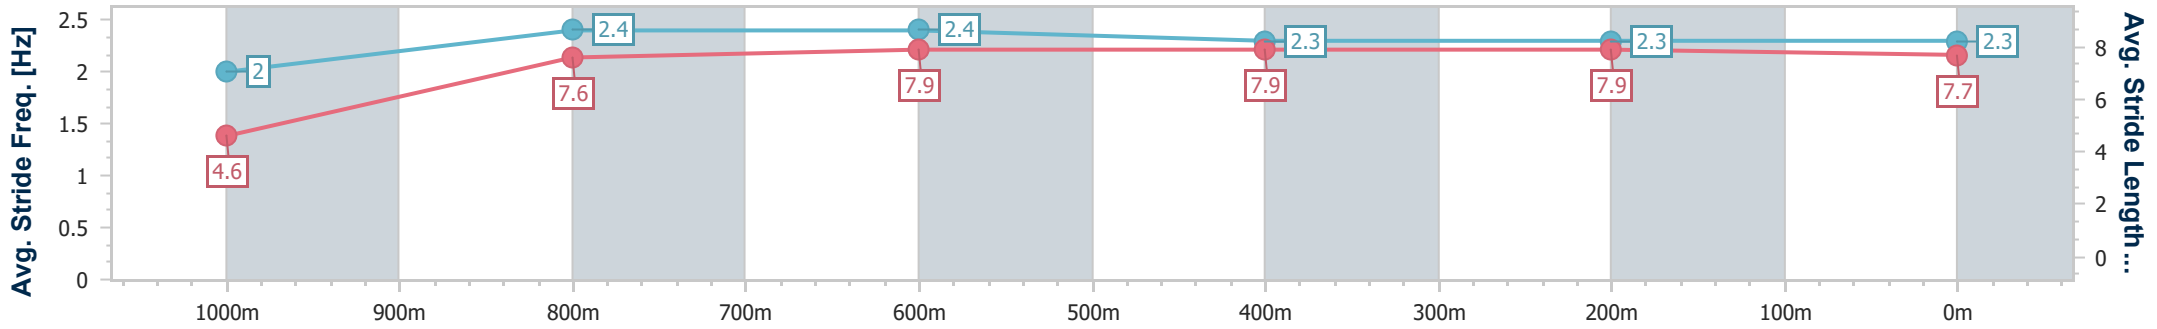

Horse/Jockey Name	Jetski
Final Rank	8
Fastest Section Time (Section)	0:05.18 (Overall)
Top Speed [km/h] (Section)	68.3 (400m)
Race State	Finished

Doomben QLD Professional
Race 6: XXXX DRY BENCHMARK 75 Handicap - 1050m
01 February 2023 - 16:33
Track Rating: Good 4, Weather: Overcast, Rail Position: +10m
Entire Course

BRISBANE
RACING CLUB

Section	Overall	1000m	800m	600m	400m	200m
Section Times	1:00.47 [8] (0:05.18)	0:55.29 [5] (0:11.24)	0:44.05 [5] (0:10.82)	0:33.23 [8] (0:10.91)	0:22.32 [8] (0:10.80)	0:11.52 [8] (0:11.52)
Average Speed [km/h]	34.8	64.4	67.1	66.2	66.7	62.6
Top Speed [km/h]	56.1	66.7	67.8	67.0	68.3	66.1
Avg. Dist. to Rail [m]	4.6	2.0	1.7	0.8	1.4	2.8
Avg. Stride Freq. [Hz]	2.0	2.4	2.4	2.3	2.3	2.3
Avg. Stride Length [m]	4.6	7.6	7.9	7.9	7.9	7.7

- [ ] Ranking at each section and finish
- -.-.- No data available at this section
- NA No data available