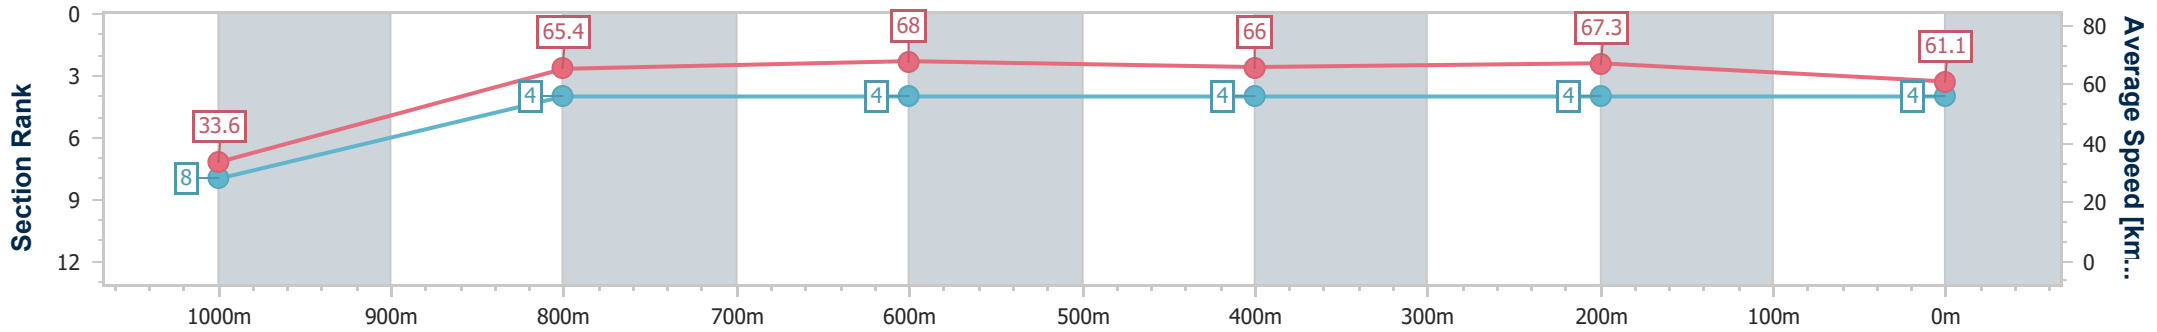

Horse/Jockey Name	Zumikon
Final Rank	4
Fastest Section Time (Section)	0:05.39 (Overall)
Top Speed [km/h] (Section)	69.6 (400m)
Race State	Finished

Doomben QLD Professional
Race 6: XXXX DRY BENCHMARK 75 Handicap - 1050m
01 February 2023 - 16:33
Track Rating: Good 4, Weather: Overcast, Rail Position: +10m
Entire Course

BRISBANE
RACING CLUB

Section	Overall	1000m	800m	600m	400m	200m
Section Times	1:00.23 [4] (0:05.39)	0:54.84 [8] (0:11.00)	0:43.84 [4] (0:10.60)	0:33.24 [4] (0:10.82)	0:22.42 [4] (0:10.64)	0:11.78 [4] (0:11.78)
Average Speed [km/h]	33.6	65.4	68.0	66.0	67.3	61.1
Top Speed [km/h]	57.8	67.6	68.7	67.6	69.6	65.5
Avg. Dist. to Rail [m]	1.4	0.5	0.2	1.5	2.5	1.7
Avg. Stride Freq. [Hz]	2.1	2.5	2.5	2.5	2.5	2.4
Avg. Stride Length [m]	4.5	7.3	7.6	7.5	7.4	7.1

- [ ] Ranking at each section and finish
- -.-.- No data available at this section
- NA No data available