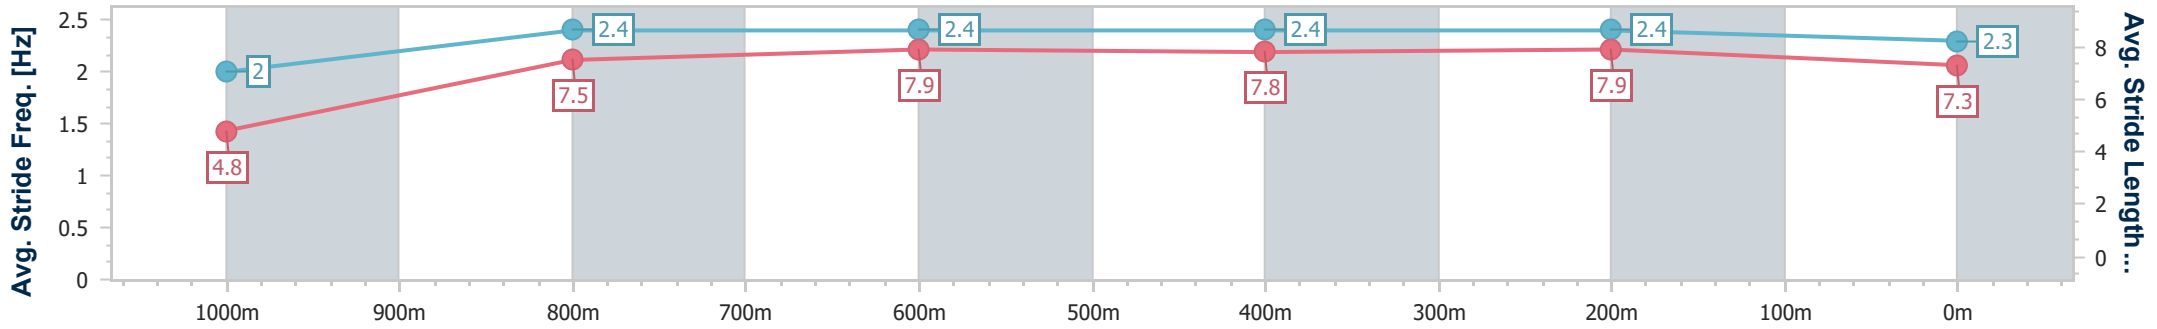

Horse/Jockey Name	Lime Soda
Final Rank	7
Fastest Section Time (Section)	0:05.18 (Overall)
Top Speed [km/h] (Section)	70.0 (800m)
Race State	Finished

Doomben QLD Professional
Race 6: XXXX DRY BENCHMARK 75 Handicap - 1050m
01 February 2023 - 16:33
Track Rating: Good 4, Weather: Overcast, Rail Position: +10m
Entire Course

BRISBANE
RACING CLUB

Section	Overall	1000m	800m	600m	400m	200m
Section Times	1:00.41 [7] (0:05.18)	0:55.23 [4] (0:11.45)	0:43.78 [7] (0:10.62)	0:33.16 [7] (0:10.69)	0:22.47 [5] (0:10.64)	0:11.83 [6] (0:11.83)
Average Speed [km/h]	34.9	63.4	68.2	67.6	67.6	60.9
Top Speed [km/h]	55.6	68.0	70.0	68.4	68.8	65.5
Avg. Dist. to Rail [m]	6.9	3.6	1.6	0.7	1.7	4.5
Avg. Stride Freq. [Hz]	2.0	2.4	2.4	2.4	2.4	2.3
Avg. Stride Length [m]	4.8	7.5	7.9	7.8	7.9	7.3

- [ ] Ranking at each section and finish
- -.-.- No data available at this section
- NA No data available