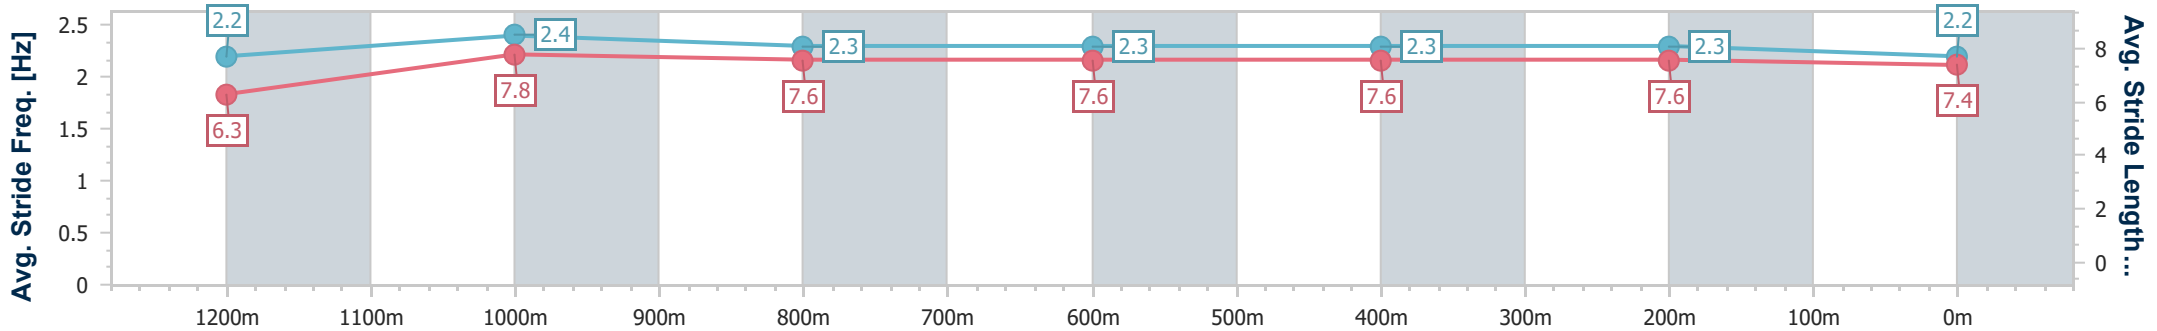

Horse/Jockey Name	Darkened Destiny
Final Rank	3
Fastest Section Time (Section)	0:10.70 (Overall)
Top Speed [km/h] (Section)	68.4 (1200m)
Race State	Finished

Doomben QLD Professional
Race 3: SKY RACING Colts, Geldings and Entires Maiden Handicap - 1350m
01 February 2023 - 14:49
Track Rating: Good 4, Weather: Overcast, Rail Position: +10m Entire Course

BRISBANE
RACING CLUB

Section	Overall	1200m	1000m	800m	600m	400m	200m
Section Times	1:19.32 [3] (0:10.70)	1:08.62 [1] (0:10.70)	0:57.92 [1] (0:11.42)	0:46.50 [1] (0:11.53)	0:34.97 [1] (0:11.34)	0:23.63 [1] (0:11.25)	0:12.38 [1] (0:12.38)
Average Speed [km/h]	50.5	67.3	63.0	62.2	63.0	63.7	58.2
Top Speed [km/h]	66.8	68.4	66.1	63.1	64.6	65.8	61.5
Avg. Dist. to Rail [m]	4.5	1.9	0.1	0.7	1.3	1.2	1.2
Avg. Stride Freq. [Hz]	2.2	2.4	2.3	2.3	2.3	2.3	2.2
Avg. Stride Length [m]	6.3	7.8	7.6	7.6	7.6	7.6	7.4

- [ ] Ranking at each section and finish
- -.-.- No data available at this section
- NA No data available