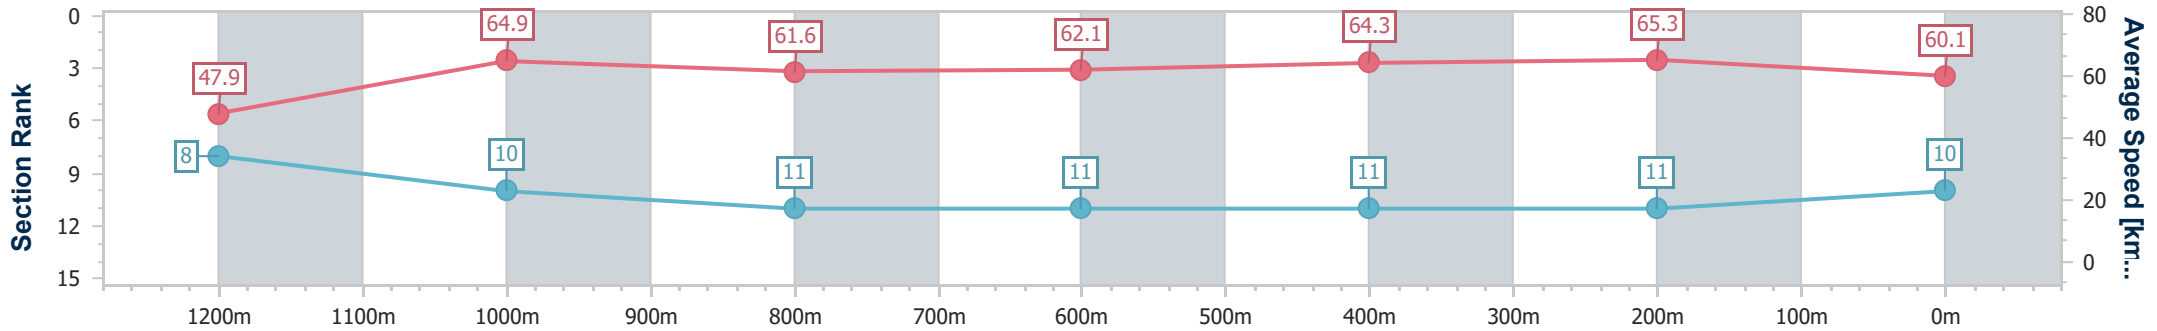

Horse/Jockey Name	Toolatamate
Final Rank	10
Fastest Section Time (Section)	0:11.06 (400m)
Top Speed [km/h] (Section)	67.0 (400m)
Race State	Finished

Doomben QLD Professional
Race 3: SKY RACING Colts, Geldings and Entires Maiden Handicap - 1350m
01 February 2023 - 14:49
Track Rating: Good 4, Weather: Overcast, Rail Position: +10m Entire Course

BRISBANE
RACING CLUB

Section	Overall	1200m	1000m	800m	600m	400m	200m
Section Times	1:20.16 [10] (0:11.29)	1:08.87 [8] (0:11.12)	0:57.75 [10] (0:11.72)	0:46.03 [11] (0:11.65)	0:34.38 [11] (0:11.34)	0:23.04 [11] (0:11.06)	0:11.98 [11] (0:11.98)
Average Speed [km/h]	47.9	64.9	61.6	62.1	64.3	65.3	60.1
Top Speed [km/h]	63.9	66.8	64.5	64.5	65.7	67.0	63.6
Avg. Dist. to Rail [m]	9.6	2.8	1.5	0.9	2.3	4.0	6.9
Avg. Stride Freq. [Hz]	2.1	2.2	2.2	2.2	2.2	2.2	2.1
Avg. Stride Length [m]	6.4	8.2	7.9	8.0	8.1	8.2	7.8

- [ ] Ranking at each section and finish
- -.-.- No data available at this section
- NA No data available