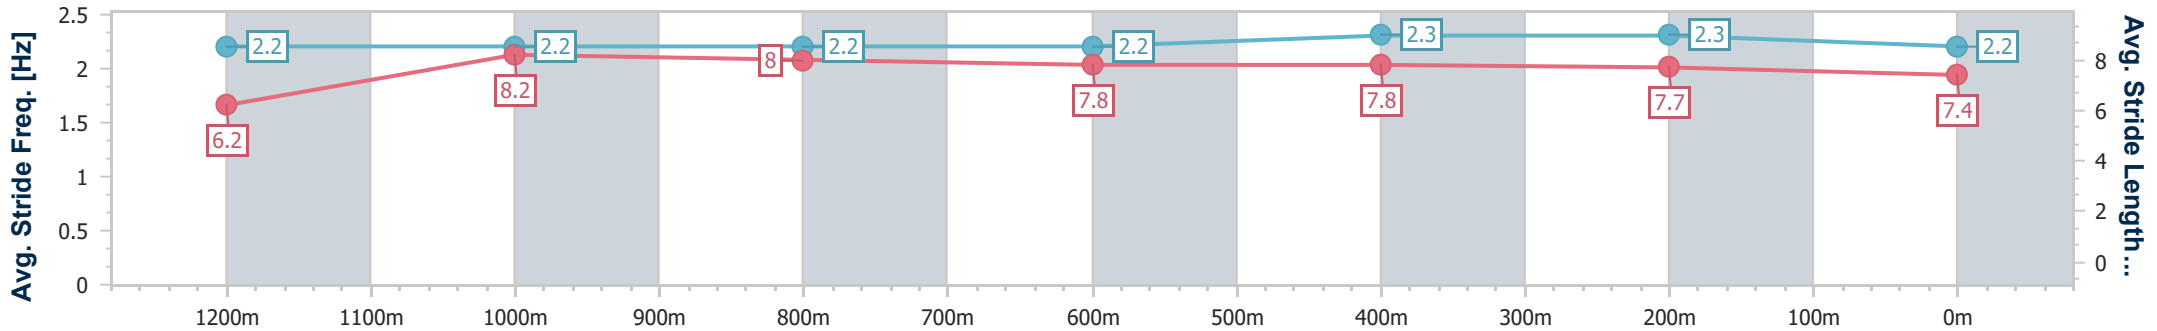

Horse/Jockey Name	Golden Honour
Final Rank	5
Fastest Section Time (Section)	0:10.94 (1200m)
Top Speed [km/h] (Section)	67.3 (1200m)
Race State	Finished

Doomben QLD Professional
Race 3: SKY RACING Colts, Geldings and Entires Maiden Handicap - 1350m
01 February 2023 - 14:49
Track Rating: Good 4, Weather: Overcast, Rail Position: +10m Entire Course

BRISBANE
RACING CLUB

Section	Overall	1200m	1000m	800m	600m	400m	200m
Section Times	1:19.59 [5] (0:11.01)	1:08.58 [5] (0:10.94)	0:57.64 [5] (0:11.40)	0:46.24 [5] (0:11.62)	0:34.62 [5] (0:11.28)	0:23.34 [5] (0:11.15)	0:12.19 [6] (0:12.19)
Average Speed [km/h]	49.2	65.7	63.1	61.6	63.4	64.3	59.0
Top Speed [km/h]	66.6	67.3	65.2	63.4	65.0	65.5	62.4
Avg. Dist. to Rail [m]	0.7	0.3	0.3	1.0	1.3	2.4	1.0
Avg. Stride Freq. [Hz]	2.2	2.2	2.2	2.2	2.3	2.3	2.2
Avg. Stride Length [m]	6.2	8.2	8.0	7.8	7.8	7.7	7.4

- [ ] Ranking at each section and finish
- -.-.- No data available at this section
- NA No data available