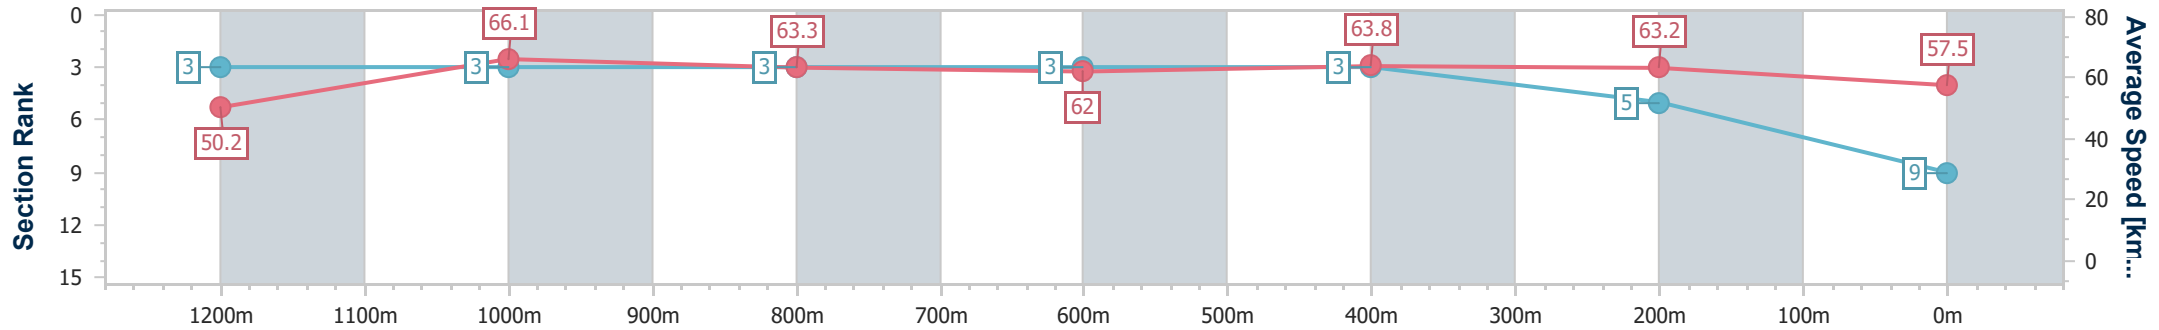

Horse/Jockey Name	Rapid Dude
Final Rank	9
Fastest Section Time (Section)	0:10.77 (Overall)
Top Speed [km/h] (Section)	67.8 (1200m)
Race State	Finished

Doomben QLD Professional
Race 3: SKY RACING Colts, Geldings and Entires Maiden Handicap - 1350m
01 February 2023 - 14:49
Track Rating: Good 4, Weather: Overcast, Rail Position: +10m Entire Course

BRISBANE RACING CLUB

Section	Overall	1200m	1000m	800m	600m	400m	200m
Section Times	1:19.99 [9] (0:10.77)	1:09.22 [3] (0:10.89)	0:58.33 [3] (0:11.37)	0:46.96 [3] (0:11.72)	0:35.24 [3] (0:11.34)	0:23.90 [3] (0:11.40)	0:12.50 [5] (0:12.50)
Average Speed [km/h]	50.2	66.1	63.3	62.0	63.8	63.2	57.5
Top Speed [km/h]	67.0	67.8	65.6	63.6	66.2	66.2	60.6
Avg. Dist. to Rail [m]	2.3	0.3	0.2	1.8	1.2	0.2	1.4
Avg. Stride Freq. [Hz]	2.3	2.4	2.3	2.3	2.4	2.4	2.3
Avg. Stride Length [m]	6.0	7.8	7.7	7.5	7.3	7.3	6.9

- [ ] Ranking at each section and finish
- -.-.- No data available at this section
- NA No data available