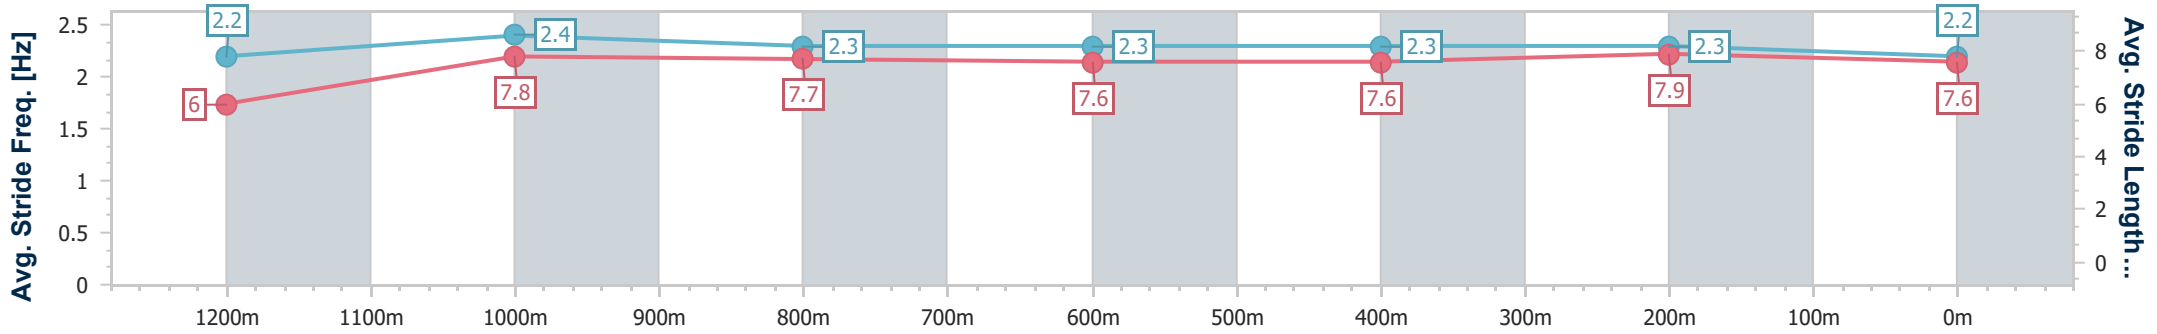

Horse/Jockey Name	Ocean Ridge
Final Rank	7
Fastest Section Time (Section)	0:10.94 (400m)
Top Speed [km/h] (Section)	67.3 (1200m)
Race State	Finished

Doomben QLD Professional
Race 3: SKY RACING Colts, Geldings and Entires Maiden Handicap - 1350m
01 February 2023 - 14:49
Track Rating: Good 4, Weather: Overcast, Rail Position: +10m Entire Course

BRISBANE
RACING CLUB

Section	Overall	1200m	1000m	800m	600m	400m	200m
Section Times	1:19.63 [7] (0:11.50)	1:08.13 [11] (0:10.98)	0:57.15 [11] (0:11.44)	0:45.71 [10] (0:11.68)	0:34.03 [9] (0:11.26)	0:22.77 [9] (0:10.94)	0:11.83 [8] (0:11.83)
Average Speed [km/h]	47.0	65.8	63.1	61.6	63.3	65.7	60.9
Top Speed [km/h]	66.0	67.3	66.1	65.4	66.2	67.0	66.1
Avg. Dist. to Rail [m]	8.1	1.9	1.5	0.5	1.7	1.4	4.6
Avg. Stride Freq. [Hz]	2.2	2.4	2.3	2.3	2.3	2.3	2.2
Avg. Stride Length [m]	6.0	7.8	7.7	7.6	7.6	7.9	7.6

- [ ] Ranking at each section and finish
- -.-.- No data available at this section
- NA No data available