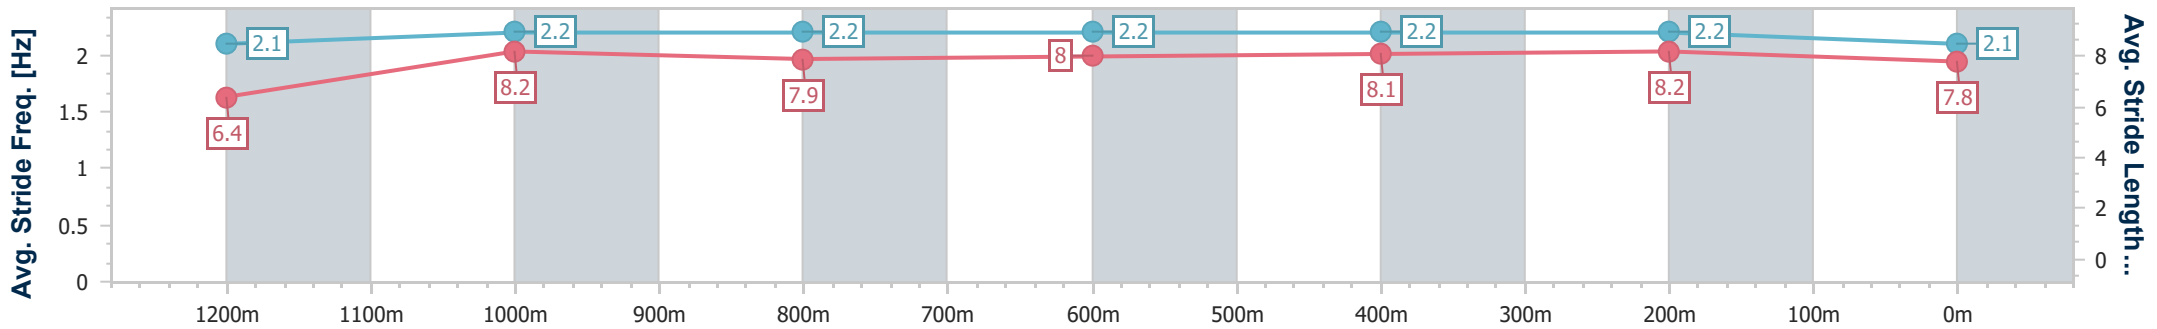

Horse/Jockey Name	Toolatamate
Final Rank	10
Fastest Section Time (Section)	0:11.06 (400m)
Top Speed [km/h] (Section)	67.0 (400m)
Race State	Finished

Doomben QLD Professional
Race 3: SKY RACING Colts, Geldings and Entires Maiden Handicap - 1350m
01 February 2023 - 14:49
Track Rating: Good 4, Weather: Overcast, Rail Position: +10m Entire Course

BRISBANE
RACING CLUB

Section	Overall	1200m	1000m	800m	600m	400m	200m
Section Times	1:20.16 [10] (0:11.29)	1:08.87 [8] (0:11.12)	0:57.75 [10] (0:11.72)	0:46.03 [11] (0:11.65)	0:34.38 [11] (0:11.34)	0:23.04 [11] (0:11.06)	0:11.98 [11] (0:11.98)
Average Speed [km/h]	47.9	64.9	61.6	62.1	64.3	65.3	60.1
Top Speed [km/h]	63.9	66.8	64.5	64.5	65.7	67.0	63.6
Avg. Dist. to Rail [m]	9.6	2.8	1.5	0.9	2.3	4.0	6.9
Avg. Stride Freq. [Hz]	2.1	2.2	2.2	2.2	2.2	2.2	2.1
Avg. Stride Length [m]	6.4	8.2	7.9	8.0	8.1	8.2	7.8

- [ ] Ranking at each section and finish
- -.-.- No data available at this section
- NA No data available