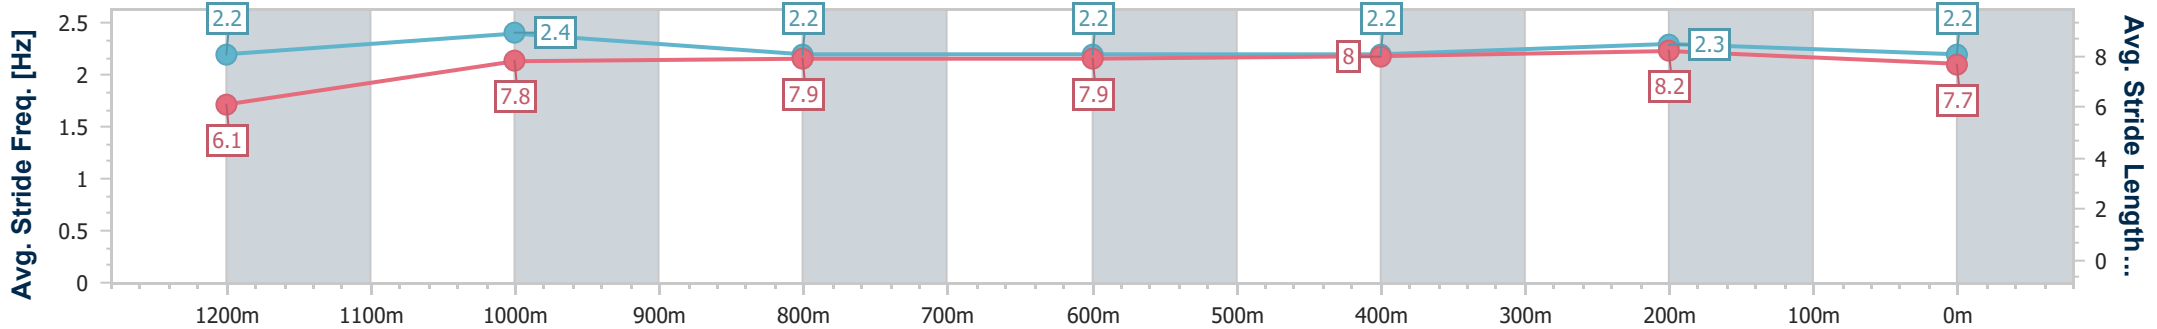

BRISBANE RACING CLUB

Section	Overall	1200m	1000m	800m	600m	400m	200m						
Section Times	1:18.91 [1] (0:11.09)	1:07.82 [6] (0:10.85)	0:56.97 [6] (0:11.41)	0:45.56 [6] (0:11.55)	0:34.01 [6] (0:11.21)	0:22.80 [6] (0:10.87)	0:11.93 [3] (0:11.93)						
Average Speed [km/h]	48.7	66.4	63.3	62.4	63.9	66.3	60.3						
Top Speed [km/h]	66.9	68.4	65.6	64.7	66.4	67.9	63.9						
Avg. Dist. to Rail [m]	6.7	1.4	0.9	0.5	0.6	2.0	4.3						
Avg. Stride Freq. [Hz]	2.2	2.4	2.2	2.2	2.2	2.3	2.2						
Avg. Stride Length [m]	6.1	7.8	7.9	7.9	8.0	8.2	7.7						