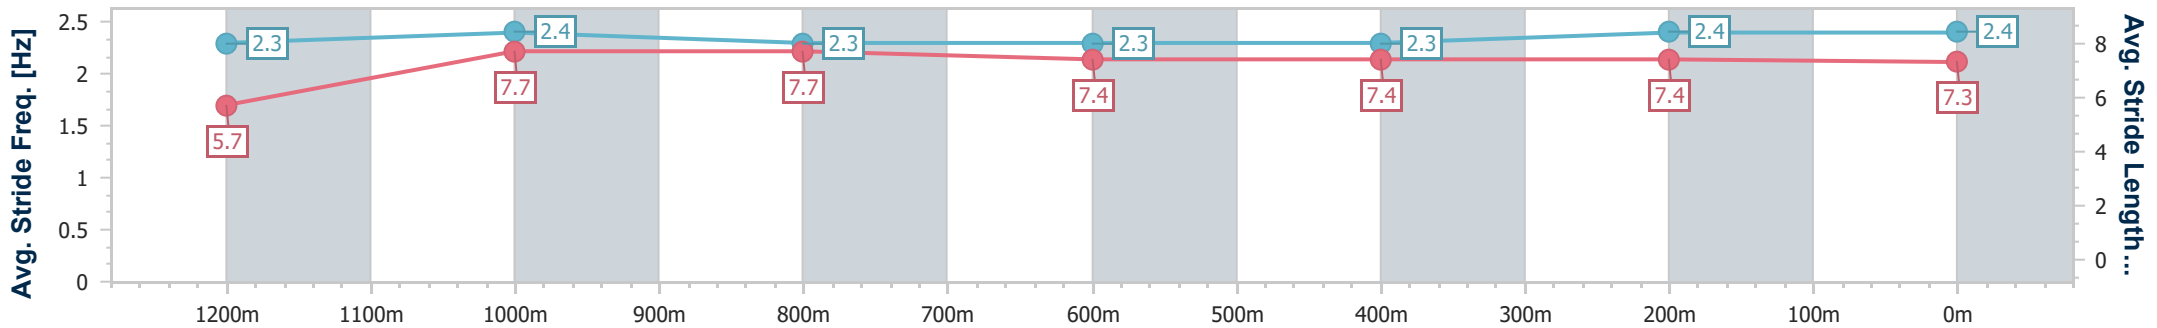

Horse/Jockey Name	Star Chance
Final Rank	8
Fastest Section Time (Section)	0:10.98 (1200m)
Top Speed [km/h] (Section)	69.4 (1200m)
Race State	Finished

Doomben QLD Professional
Race 3: SKY RACING Colts, Geldings and Entires Maiden Handicap - 1350m
01 February 2023 - 14:49
Track Rating: Good 4, Weather: Overcast, Rail Position: +10m Entire Course

BRISBANE
RACING CLUB

Section	Overall	1200m	1000m	800m	600m	400m	200m
Section Times	1:19.82 [8] (0:11.40)	1:08.42 [10] (0:10.98)	0:57.44 [9] (0:11.47)	0:45.97 [9] (0:11.75)	0:34.22 [10] (0:11.43)	0:22.79 [10] (0:11.16)	0:11.63 [10] (0:11.63)
Average Speed [km/h]	47.5	65.6	62.7	61.2	63.0	64.1	61.8
Top Speed [km/h]	69.3	69.4	64.5	64.8	65.4	65.7	65.5
Avg. Dist. to Rail [m]	6.1	0.8	0.4	0.1	0.7	2.0	0.3
Avg. Stride Freq. [Hz]	2.3	2.4	2.3	2.3	2.3	2.4	2.4
Avg. Stride Length [m]	5.7	7.7	7.7	7.4	7.4	7.4	7.3

- [ ] Ranking at each section and finish
- -.-.- No data available at this section
- NA No data available