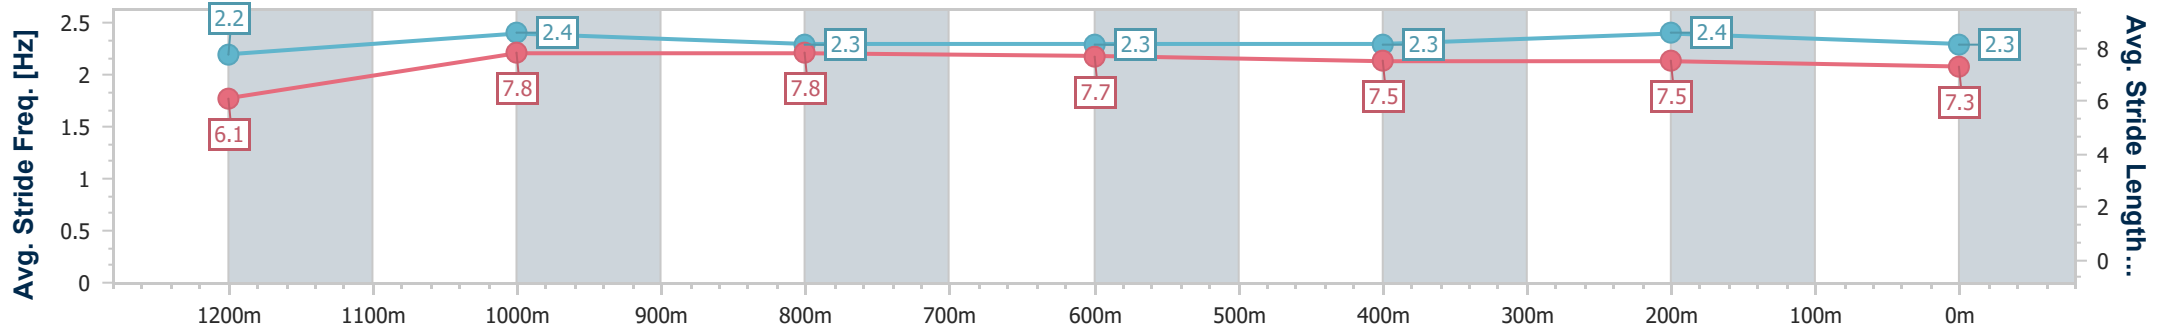

Horse/Jockey Name	Azure Pride
Final Rank	2
Fastest Section Time (Section)	0:10.78 (1200m)
Top Speed [km/h] (Section)	67.8 (1200m)
Race State	Finished

Doomben QLD Professional
Race 3: SKY RACING Colts, Geldings and Entires Maiden Handicap - 1350m
01 February 2023 - 14:49
Track Rating: Good 4, Weather: Overcast, Rail Position: +10m Entire Course

BRISBANE RACING CLUB

Section	Overall	1200m	1000m	800m	600m	400m	200m
Section Times	1:19.18 [2] (0:10.91)	1:08.27 [4] (0:10.78)	0:57.49 [4] (0:11.42)	0:46.07 [4] (0:11.61)	0:34.46 [4] (0:11.37)	0:23.09 [4] (0:11.09)	0:12.00 [4] (0:12.00)
Average Speed [km/h]	49.6	66.8	63.3	62.8	64.1	65.1	60.0
Top Speed [km/h]	67.4	67.8	66.1	64.6	66.1	67.2	63.2
Avg. Dist. to Rail [m]	2.8	1.4	1.3	2.6	2.3	2.6	4.2
Avg. Stride Freq. [Hz]	2.2	2.4	2.3	2.3	2.3	2.4	2.3
Avg. Stride Length [m]	6.1	7.8	7.8	7.7	7.5	7.5	7.3

- [ ] Ranking at each section and finish
- -.-.- No data available at this section
- NA No data available