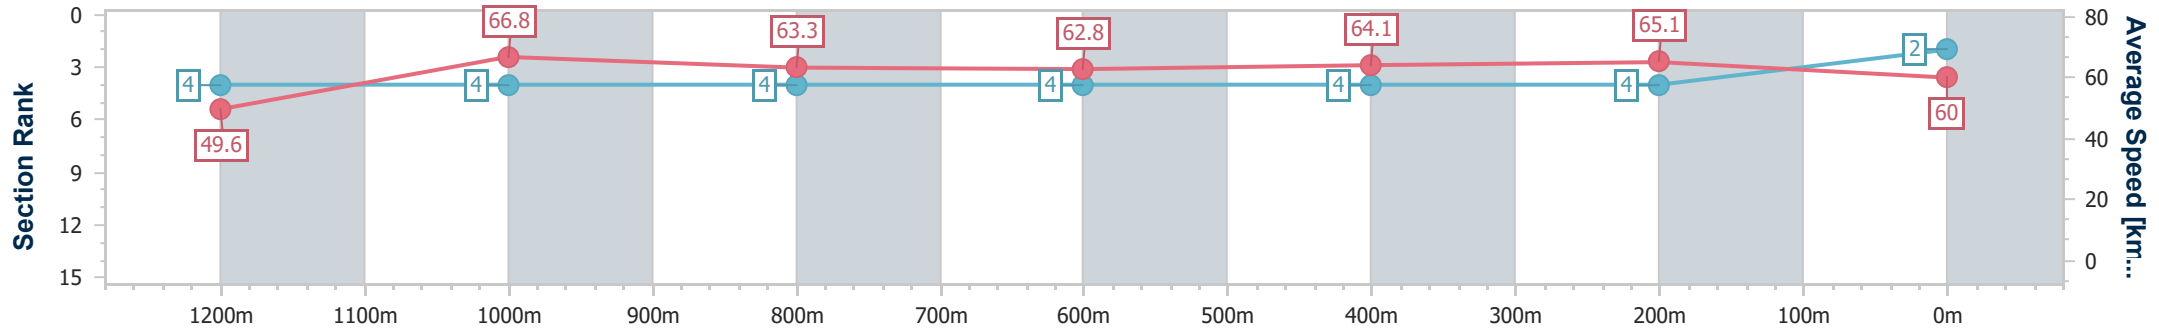

Horse/Jockey Name	Azure Pride
Final Rank	2
Fastest Section Time (Section)	0:10.78 (1200m)
Top Speed [km/h] (Section)	67.8 (1200m)
Race State	Finished

Doomben QLD Professional
Race 3: SKY RACING Colts, Geldings and Entires Maiden Handicap - 1350m
01 February 2023 - 14:49
Track Rating: Good 4, Weather: Overcast, Rail Position: +10m Entire Course

BRISBANE RACING CLUB

Section	Overall	1200m	1000m	800m	600m	400m	200m
Section Times	1:19.18 [2] (0:10.91)	1:08.27 [4] (0:10.78)	0:57.49 [4] (0:11.42)	0:46.07 [4] (0:11.61)	0:34.46 [4] (0:11.37)	0:23.09 [4] (0:11.09)	0:12.00 [4] (0:12.00)
Average Speed [km/h]	49.6	66.8	63.3	62.8	64.1	65.1	60.0
Top Speed [km/h]	67.4	67.8	66.1	64.6	66.1	67.2	63.2
Avg. Dist. to Rail [m]	2.8	1.4	1.3	2.6	2.3	2.6	4.2
Avg. Stride Freq. [Hz]	2.2	2.4	2.3	2.3	2.3	2.4	2.3
Avg. Stride Length [m]	6.1	7.8	7.8	7.7	7.5	7.5	7.3

- [ ] Ranking at each section and finish
- -.-.- No data available at this section
- NA No data available