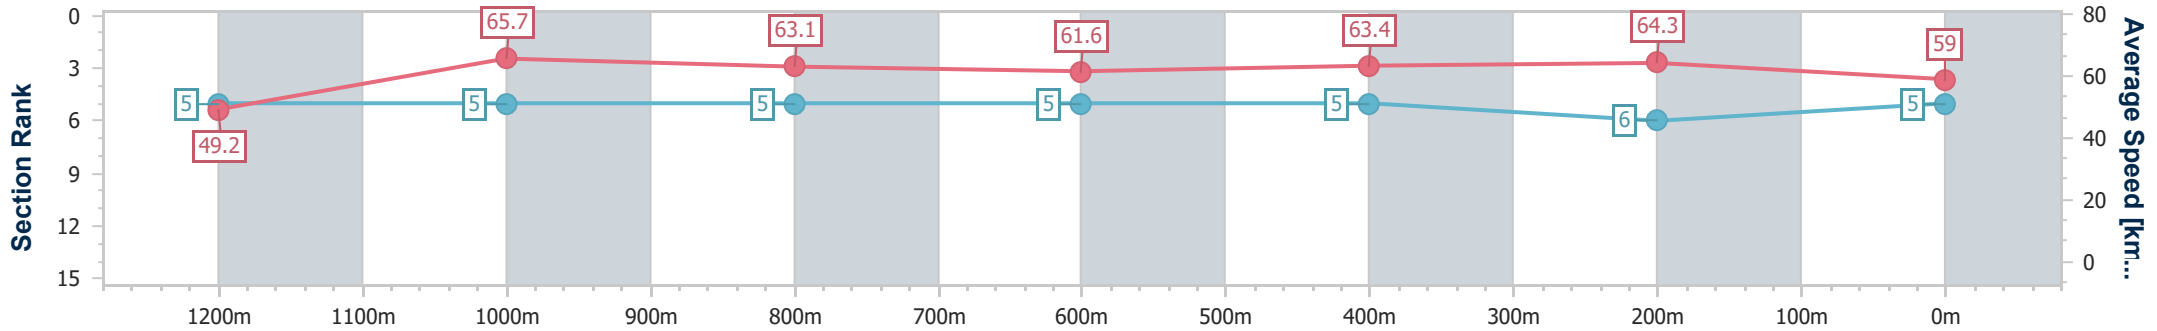

Horse/Jockey Name	Golden Honour
Final Rank	5
Fastest Section Time (Section)	0:10.94 (1200m)
Top Speed [km/h] (Section)	67.3 (1200m)
Race State	Finished

Doomben QLD Professional
Race 3: SKY RACING Colts, Geldings and Entires Maiden Handicap - 1350m
01 February 2023 - 14:49
Track Rating: Good 4, Weather: Overcast, Rail Position: +10m Entire Course

BRISBANE
RACING CLUB

Section	Overall	1200m	1000m	800m	600m	400m	200m
Section Times	1:19.59 [5] (0:11.01)	1:08.58 [5] (0:10.94)	0:57.64 [5] (0:11.40)	0:46.24 [5] (0:11.62)	0:34.62 [5] (0:11.28)	0:23.34 [5] (0:11.15)	0:12.19 [6] (0:12.19)
Average Speed [km/h]	49.2	65.7	63.1	61.6	63.4	64.3	59.0
Top Speed [km/h]	66.6	67.3	65.2	63.4	65.0	65.5	62.4
Avg. Dist. to Rail [m]	0.7	0.3	0.3	1.0	1.3	2.4	1.0
Avg. Stride Freq. [Hz]	2.2	2.2	2.2	2.2	2.3	2.3	2.2
Avg. Stride Length [m]	6.2	8.2	8.0	7.8	7.8	7.7	7.4

- [ ] Ranking at each section and finish
- -.-.- No data available at this section
- NA No data available