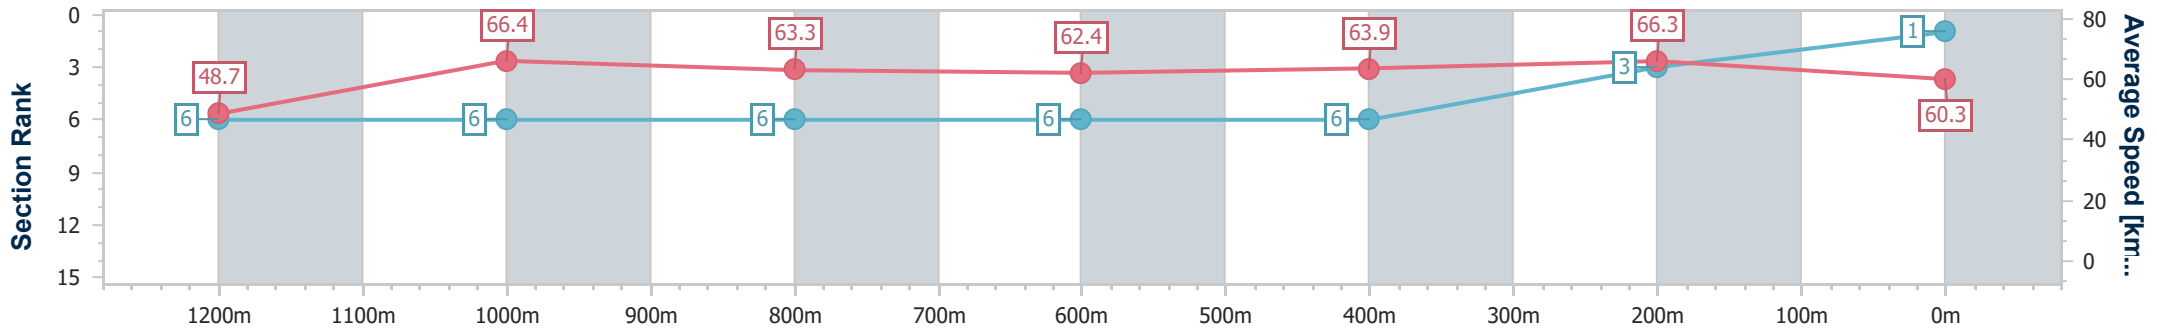

BRISBANE RACING CLUB

Section	Overall	1200m	1000m	800m	600m	400m	200m						
Section Times	1:18.91 [1] (0:11.09)	1:07.82 [6] (0:10.85)	0:56.97 [6] (0:11.41)	0:45.56 [6] (0:11.55)	0:34.01 [6] (0:11.21)	0:22.80 [6] (0:10.87)	0:11.93 [3] (0:11.93)						
Average Speed [km/h]	48.7	66.4	63.3	62.4	63.9	66.3	60.3						
Top Speed [km/h]	66.9	68.4	65.6	64.7	66.4	67.9	63.9						
Avg. Dist. to Rail [m]	6.7	1.4	0.9	0.5	0.6	2.0	4.3						
Avg. Stride Freq. [Hz]	2.2	2.4	2.2	2.2	2.2	2.3	2.2						
Avg. Stride Length [m]	6.1	7.8	7.9	7.9	8.0	8.2	7.7						