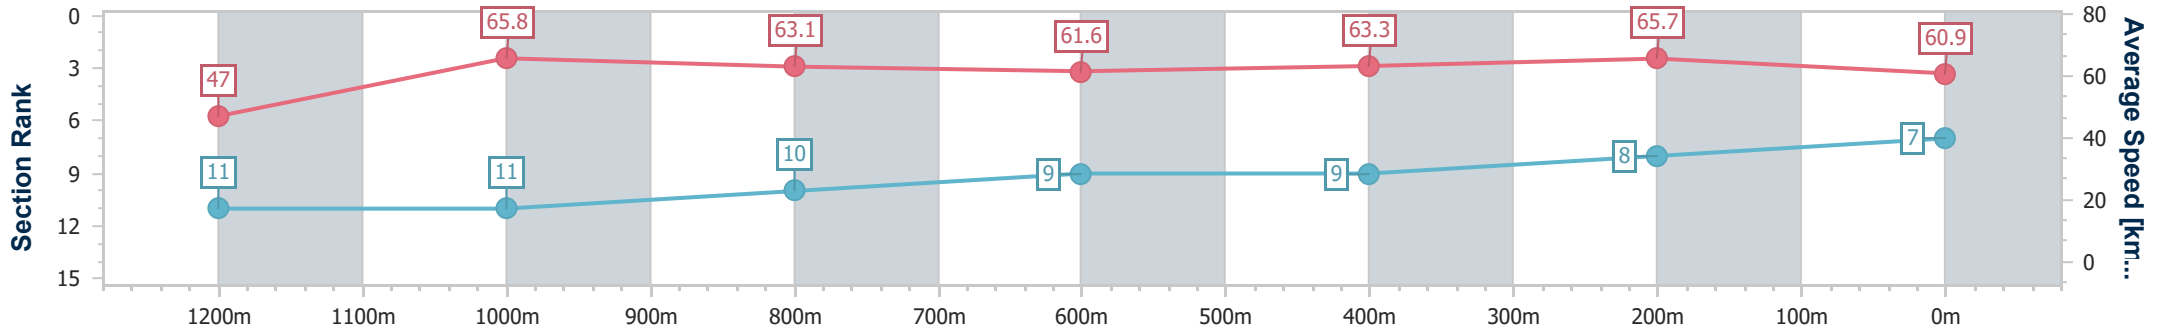

Horse/Jockey Name	Ocean Ridge
Final Rank	7
Fastest Section Time (Section)	0:10.94 (400m)
Top Speed [km/h] (Section)	67.3 (1200m)
Race State	Finished

Doomben QLD Professional
Race 3: SKY RACING Colts, Geldings and Entires Maiden Handicap - 1350m
01 February 2023 - 14:49
Track Rating: Good 4, Weather: Overcast, Rail Position: +10m Entire Course

BRISBANE
RACING CLUB

Section	Overall	1200m	1000m	800m	600m	400m	200m
Section Times	1:19.63 [7] (0:11.50)	1:08.13 [11] (0:10.98)	0:57.15 [11] (0:11.44)	0:45.71 [10] (0:11.68)	0:34.03 [9] (0:11.26)	0:22.77 [9] (0:10.94)	0:11.83 [8] (0:11.83)
Average Speed [km/h]	47.0	65.8	63.1	61.6	63.3	65.7	60.9
Top Speed [km/h]	66.0	67.3	66.1	65.4	66.2	67.0	66.1
Avg. Dist. to Rail [m]	8.1	1.9	1.5	0.5	1.7	1.4	4.6
Avg. Stride Freq. [Hz]	2.2	2.4	2.3	2.3	2.3	2.3	2.2
Avg. Stride Length [m]	6.0	7.8	7.7	7.6	7.6	7.9	7.6

- [ ] Ranking at each section and finish
- -.-.- No data available at this section
- NA No data available