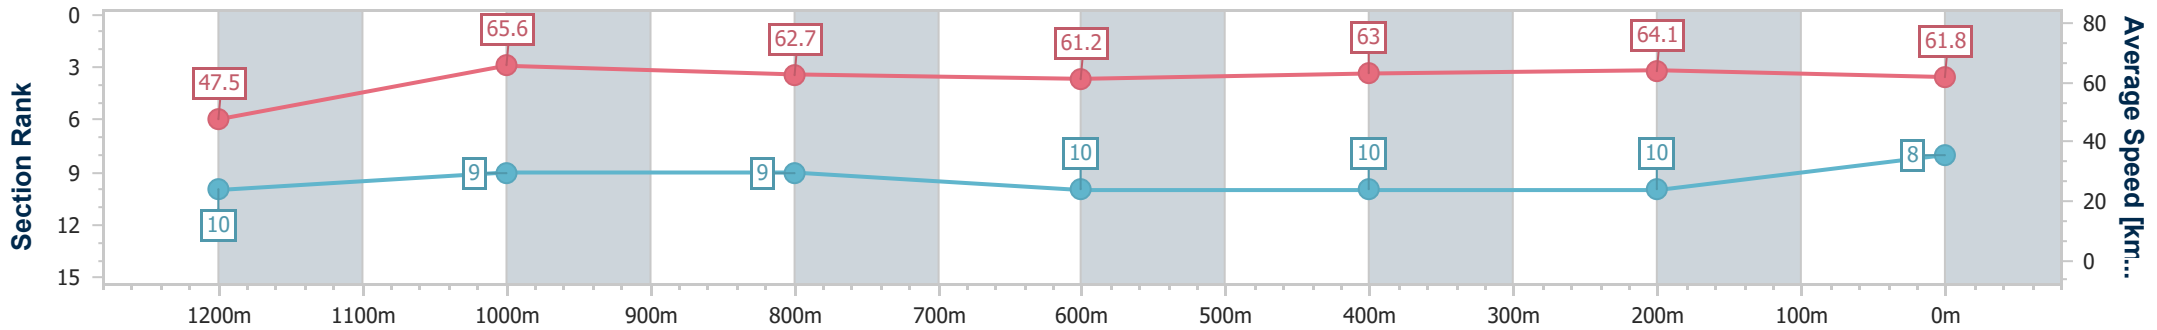

Horse/Jockey Name	Star Chance
Final Rank	8
Fastest Section Time (Section)	0:10.98 (1200m)
Top Speed [km/h] (Section)	69.4 (1200m)
Race State	Finished

Doomben QLD Professional
Race 3: SKY RACING Colts, Geldings and Entires Maiden Handicap - 1350m
01 February 2023 - 14:49
Track Rating: Good 4, Weather: Overcast, Rail Position: +10m Entire Course

BRISBANE
RACING CLUB

Section	Overall	1200m	1000m	800m	600m	400m	200m
Section Times	1:19.82 [8] (0:11.40)	1:08.42 [10] (0:10.98)	0:57.44 [9] (0:11.47)	0:45.97 [9] (0:11.75)	0:34.22 [10] (0:11.43)	0:22.79 [10] (0:11.16)	0:11.63 [10] (0:11.63)
Average Speed [km/h]	47.5	65.6	62.7	61.2	63.0	64.1	61.8
Top Speed [km/h]	69.3	69.4	64.5	64.8	65.4	65.7	65.5
Avg. Dist. to Rail [m]	6.1	0.8	0.4	0.1	0.7	2.0	0.3
Avg. Stride Freq. [Hz]	2.3	2.4	2.3	2.3	2.3	2.4	2.4
Avg. Stride Length [m]	5.7	7.7	7.7	7.4	7.4	7.4	7.3

- [ ] Ranking at each section and finish
- -.-.- No data available at this section
- NA No data available