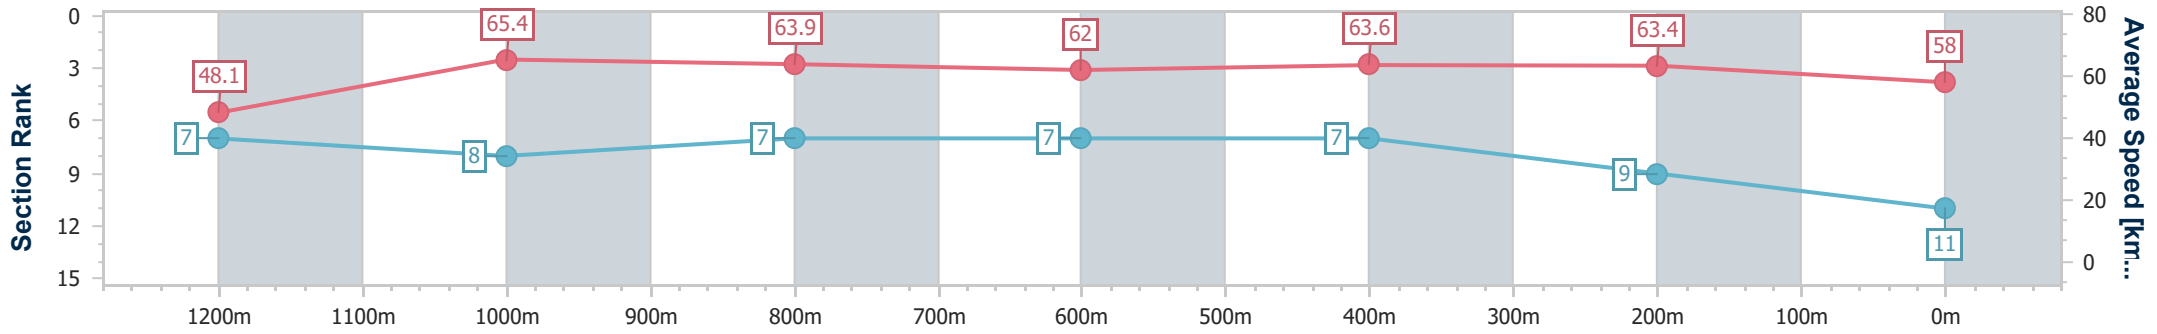

Horse/Jockey Name	Destination Sydney
Final Rank	11
Fastest Section Time (Section)	0:11.00 (1200m)
Top Speed [km/h] (Section)	67.0 (1200m)
Race State	Finished

Doomben QLD Professional
Race 3: SKY RACING Colts, Geldings and Entires Maiden Handicap - 1350m
01 February 2023 - 14:49
Track Rating: Good 4, Weather: Overcast, Rail Position: +10m Entire Course

BRISBANE RACING CLUB

Section	Overall	1200m	1000m	800m	600m	400m	200m						
Section Times	1:20.51 [11] (0:11.25)	1:09.26 [7] (0:11.00)	0:58.26 [8] (0:11.29)	0:46.97 [7] (0:11.74)	0:35.23 [7] (0:11.46)	0:23.77 [7] (0:11.38)	0:12.39 [9] (0:12.39)						
Average Speed [km/h]	48.1	65.4	63.9	62.0	63.6	63.4	58.0						
Top Speed [km/h]	65.8	67.0	66.9	64.1	64.5	64.4	60.8						
Avg. Dist. to Rail [m]	6.3	1.4	1.2	2.2	2.2	2.5	3.5						
Avg. Stride Freq. [Hz]	2.4	2.4	2.3	2.3	2.3	2.4	2.3						
Avg. Stride Length [m]	5.5	7.6	7.6	7.5	7.5	7.5	7.1						

- [ ] Ranking at each section and finish
- -.-.- No data available at this section
- NA No data available