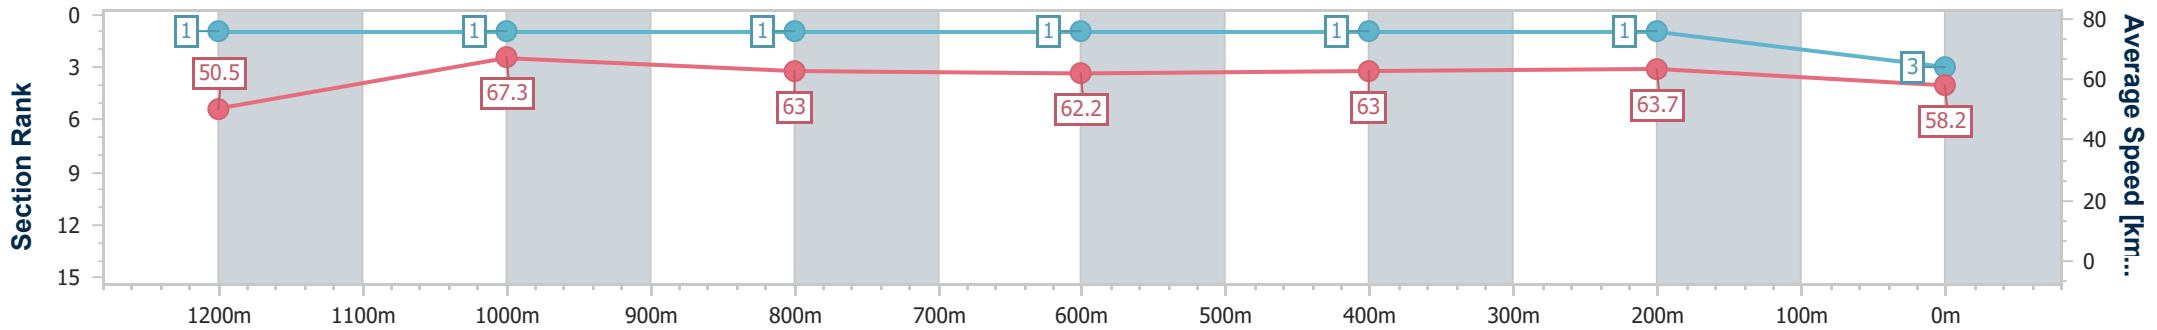

Horse/Jockey Name	Darkened Destiny
Final Rank	3
Fastest Section Time (Section)	0:10.70 (Overall)
Top Speed [km/h] (Section)	68.4 (1200m)
Race State	Finished

Doomben QLD Professional
Race 3: SKY RACING Colts, Geldings and Entires Maiden Handicap - 1350m
01 February 2023 - 14:49
Track Rating: Good 4, Weather: Overcast, Rail Position: +10m Entire Course

BRISBANE
RACING CLUB

Section	Overall	1200m	1000m	800m	600m	400m	200m
Section Times	1:19.32 [3] (0:10.70)	1:08.62 [1] (0:10.70)	0:57.92 [1] (0:11.42)	0:46.50 [1] (0:11.53)	0:34.97 [1] (0:11.34)	0:23.63 [1] (0:11.25)	0:12.38 [1] (0:12.38)
Average Speed [km/h]	50.5	67.3	63.0	62.2	63.0	63.7	58.2
Top Speed [km/h]	66.8	68.4	66.1	63.1	64.6	65.8	61.5
Avg. Dist. to Rail [m]	4.5	1.9	0.1	0.7	1.3	1.2	1.2
Avg. Stride Freq. [Hz]	2.2	2.4	2.3	2.3	2.3	2.3	2.2
Avg. Stride Length [m]	6.3	7.8	7.6	7.6	7.6	7.6	7.4

- [ ] Ranking at each section and finish
- -.-.- No data available at this section
- NA No data available