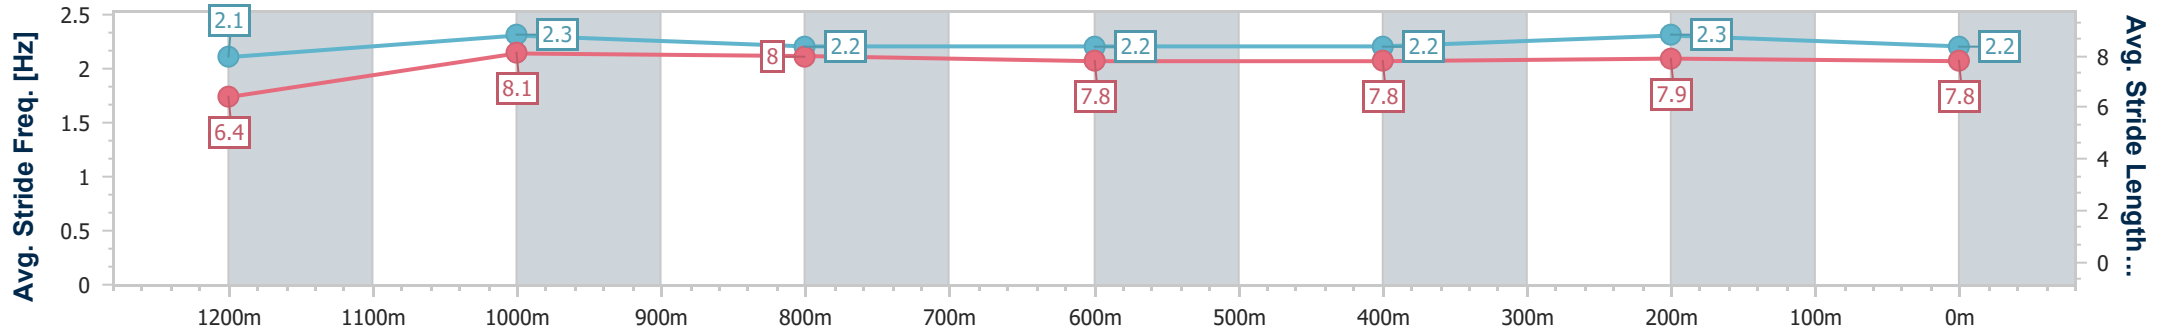

Horse/Jockey Name	Different Road
Final Rank	4
Fastest Section Time (Section)	0:10.87 (1200m)
Top Speed [km/h] (Section)	68.6 (1200m)
Race State	Finished

Doomben QLD Professional
Race 3: SKY RACING Colts, Geldings and Entires Maiden Handicap - 1350m
01 February 2023 - 14:49
Track Rating: Good 4, Weather: Overcast, Rail Position: +10m Entire Course

BRISBANE
RACING CLUB

Section	Overall	1200m	1000m	800m	600m	400m	200m							
Section Times	1:19.35 [4] (0:11.27)	1:08.08 [9] (0:10.87)	0:57.21 [7] (0:11.42)	0:45.79 [8] (0:11.78)	0:34.01 [8] (0:11.26)	0:22.75 [8] (0:10.97)	0:11.78 [7] (0:11.78)							
Average Speed [km/h]	47.9	66.2	63.3	61.1	63.3	65.0	61.2							
Top Speed [km/h]	67.8	68.6	65.9	63.4	64.8	66.8	64.5							
Avg. Dist. to Rail [m]	2.7	0.3	0.8	0.3	1.8	2.4	3.1							
Avg. Stride Freq. [Hz]	2.1	2.3	2.2	2.2	2.2	2.3	2.2							
Avg. Stride Length [m]	6.4	8.1	8.0	7.8	7.8	7.9	7.8							

- [ ] Ranking at each section and finish
- -.-.- No data available at this section
- NA No data available