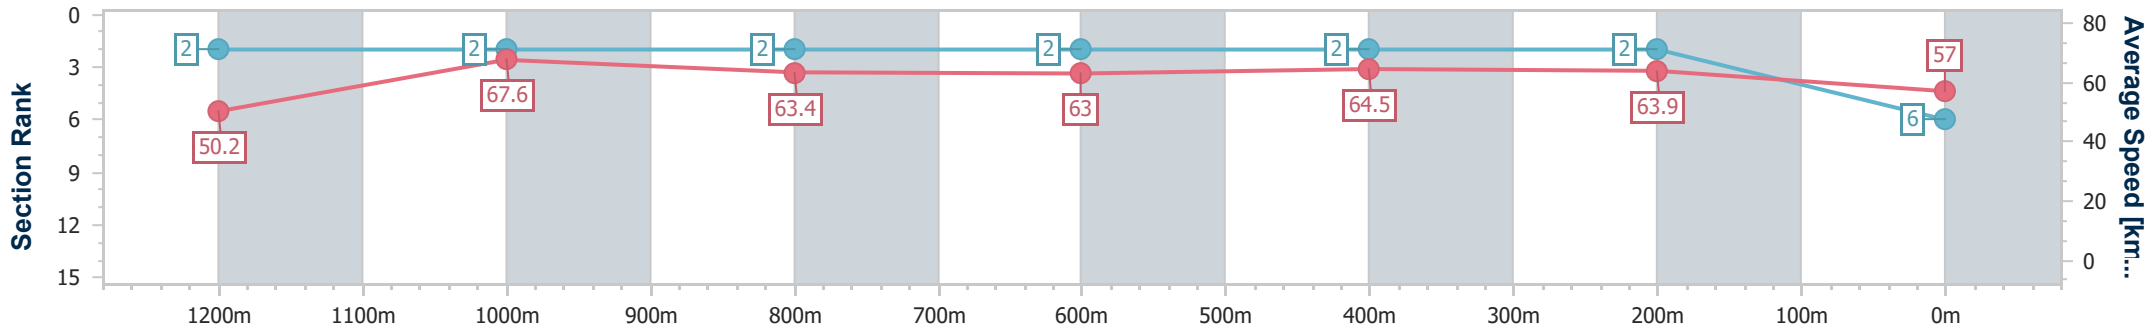

Horse/Jockey Name	Hypervelocity
Final Rank	6
Fastest Section Time (Section)	0:10.68 (1200m)
Top Speed [km/h] (Section)	69.8 (1200m)
Race State	Finished

Doomben QLD Professional
Race 3: SKY RACING Colts, Geldings and Entires Maiden Handicap - 1350m
01 February 2023 - 14:49
Track Rating: Good 4, Weather: Overcast, Rail Position: +10m Entire Course

BRISBANE
RACING CLUB

Section	Overall	1200m	1000m	800m	600m	400m	200m
Section Times	1:19.61 [6] (0:10.74)	1:08.87 [2] (0:10.68)	0:58.19 [2] (0:11.38)	0:46.81 [2] (0:11.54)	0:35.27 [2] (0:11.33)	0:23.94 [2] (0:11.32)	0:12.62 [2] (0:12.62)
Average Speed [km/h]	50.2	67.6	63.4	63.0	64.5	63.9	57.0
Top Speed [km/h]	68.2	69.8	67.3	64.2	66.9	66.5	61.5
Avg. Dist. to Rail [m]	5.3	2.8	0.9	2.0	2.6	3.3	4.4
Avg. Stride Freq. [Hz]	2.3	2.4	2.3	2.3	2.4	2.4	2.3
Avg. Stride Length [m]	6.1	7.8	7.8	7.7	7.6	7.5	7.0

- [ ] Ranking at each section and finish
- -.-.- No data available at this section
- NA No data available