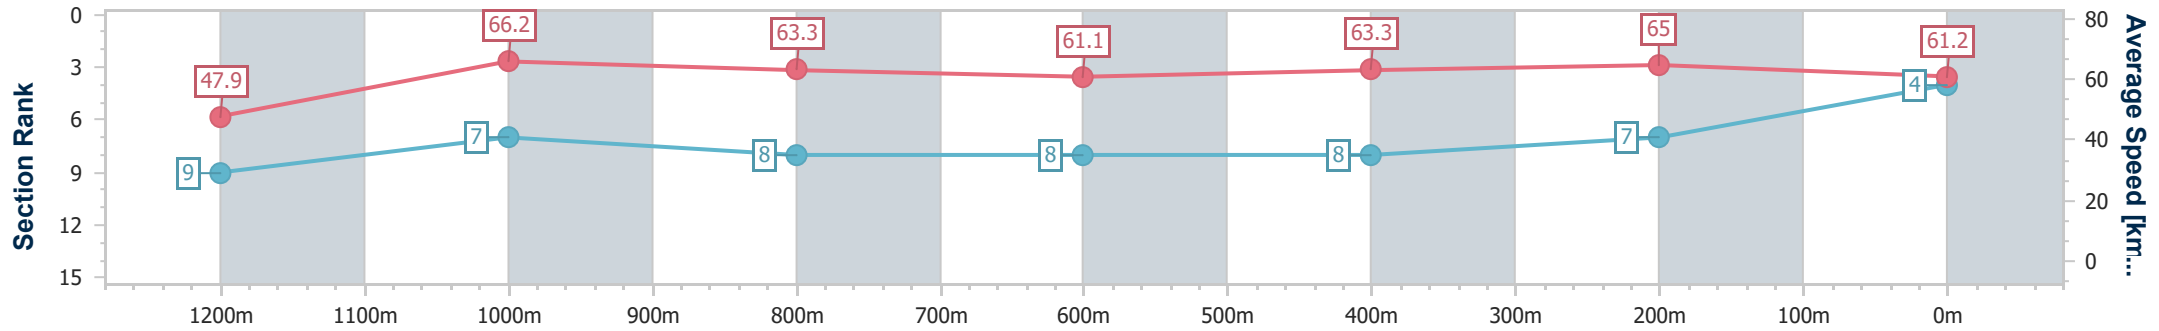

Horse/Jockey Name	Different Road
Final Rank	4
Fastest Section Time (Section)	0:10.87 (1200m)
Top Speed [km/h] (Section)	68.6 (1200m)
Race State	Finished

Doomben QLD Professional
Race 3: SKY RACING Colts, Geldings and Entires Maiden Handicap - 1350m
01 February 2023 - 14:49
Track Rating: Good 4, Weather: Overcast, Rail Position: +10m Entire Course

BRISBANE
RACING CLUB

Section	Overall	1200m	1000m	800m	600m	400m	200m							
Section Times	1:19.35 [4] (0:11.27)	1:08.08 [9] (0:10.87)	0:57.21 [7] (0:11.42)	0:45.79 [8] (0:11.78)	0:34.01 [8] (0:11.26)	0:22.75 [8] (0:10.97)	0:11.78 [7] (0:11.78)							
Average Speed [km/h]	47.9	66.2	63.3	61.1	63.3	65.0	61.2							
Top Speed [km/h]	67.8	68.6	65.9	63.4	64.8	66.8	64.5							
Avg. Dist. to Rail [m]	2.7	0.3	0.8	0.3	1.8	2.4	3.1							
Avg. Stride Freq. [Hz]	2.1	2.3	2.2	2.2	2.2	2.3	2.2							
Avg. Stride Length [m]	6.4	8.1	8.0	7.8	7.8	7.9	7.8							

- [ ] Ranking at each section and finish
- -.-.- No data available at this section
- NA No data available