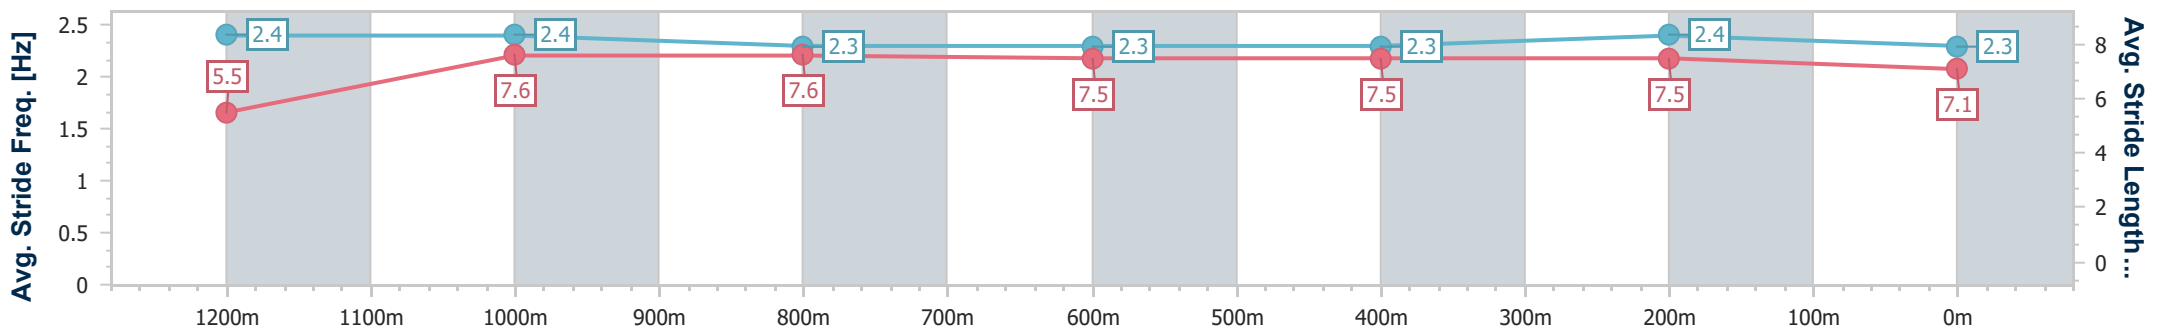

Horse/Jockey Name	Destination Sydney
Final Rank	11
Fastest Section Time (Section)	0:11.00 (1200m)
Top Speed [km/h] (Section)	67.0 (1200m)
Race State	Finished

Doomben QLD Professional
Race 3: SKY RACING Colts, Geldings and Entires Maiden Handicap - 1350m
01 February 2023 - 14:49
Track Rating: Good 4, Weather: Overcast, Rail Position: +10m Entire Course

BRISBANE RACING CLUB

Section	Overall	1200m	1000m	800m	600m	400m	200m						
Section Times	1:20.51 [11] (0:11.25)	1:09.26 [7] (0:11.00)	0:58.26 [8] (0:11.29)	0:46.97 [7] (0:11.74)	0:35.23 [7] (0:11.46)	0:23.77 [7] (0:11.38)	0:12.39 [9] (0:12.39)						
Average Speed [km/h]	48.1	65.4	63.9	62.0	63.6	63.4	58.0						
Top Speed [km/h]	65.8	67.0	66.9	64.1	64.5	64.4	60.8						
Avg. Dist. to Rail [m]	6.3	1.4	1.2	2.2	2.2	2.5	3.5						
Avg. Stride Freq. [Hz]	2.4	2.4	2.3	2.3	2.3	2.4	2.3						
Avg. Stride Length [m]	5.5	7.6	7.6	7.5	7.5	7.5	7.1						

- [ ] Ranking at each section and finish
- -.-.- No data available at this section
- NA No data available