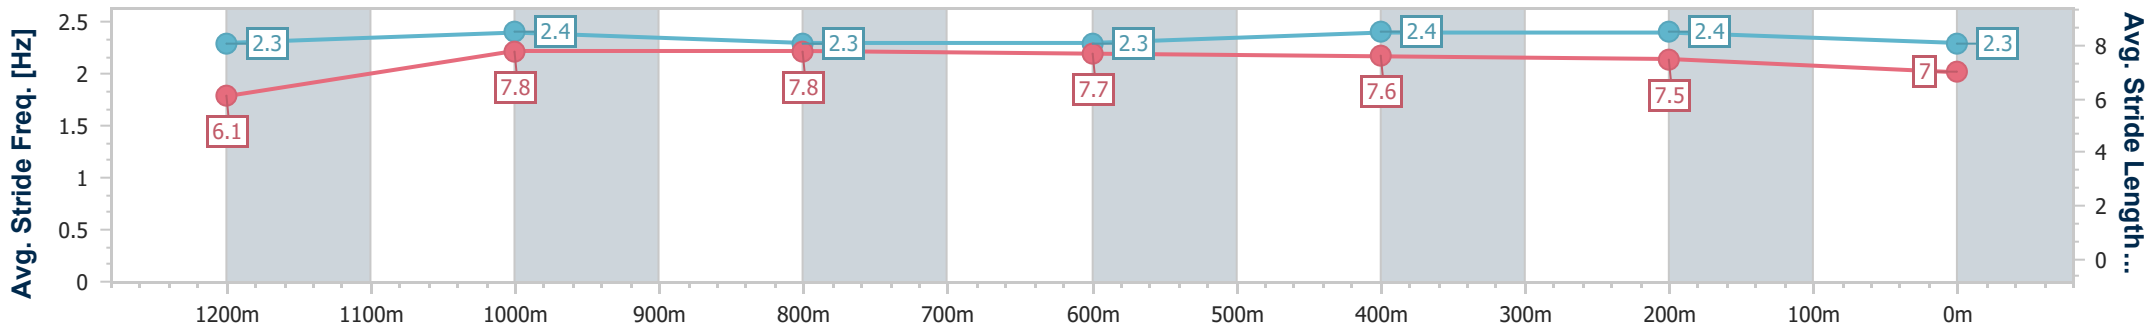

Horse/Jockey Name	Hypervelocity
Final Rank	6
Fastest Section Time (Section)	0:10.68 (1200m)
Top Speed [km/h] (Section)	69.8 (1200m)
Race State	Finished

Doomben QLD Professional
Race 3: SKY RACING Colts, Geldings and Entires Maiden Handicap - 1350m
01 February 2023 - 14:49
Track Rating: Good 4, Weather: Overcast, Rail Position: +10m Entire Course

BRISBANE
RACING CLUB

Section	Overall	1200m	1000m	800m	600m	400m	200m
Section Times	1:19.61 [6] (0:10.74)	1:08.87 [2] (0:10.68)	0:58.19 [2] (0:11.38)	0:46.81 [2] (0:11.54)	0:35.27 [2] (0:11.33)	0:23.94 [2] (0:11.32)	0:12.62 [2] (0:12.62)
Average Speed [km/h]	50.2	67.6	63.4	63.0	64.5	63.9	57.0
Top Speed [km/h]	68.2	69.8	67.3	64.2	66.9	66.5	61.5
Avg. Dist. to Rail [m]	5.3	2.8	0.9	2.0	2.6	3.3	4.4
Avg. Stride Freq. [Hz]	2.3	2.4	2.3	2.3	2.4	2.4	2.3
Avg. Stride Length [m]	6.1	7.8	7.8	7.7	7.6	7.5	7.0

- [ ] Ranking at each section and finish
- -.-.- No data available at this section
- NA No data available