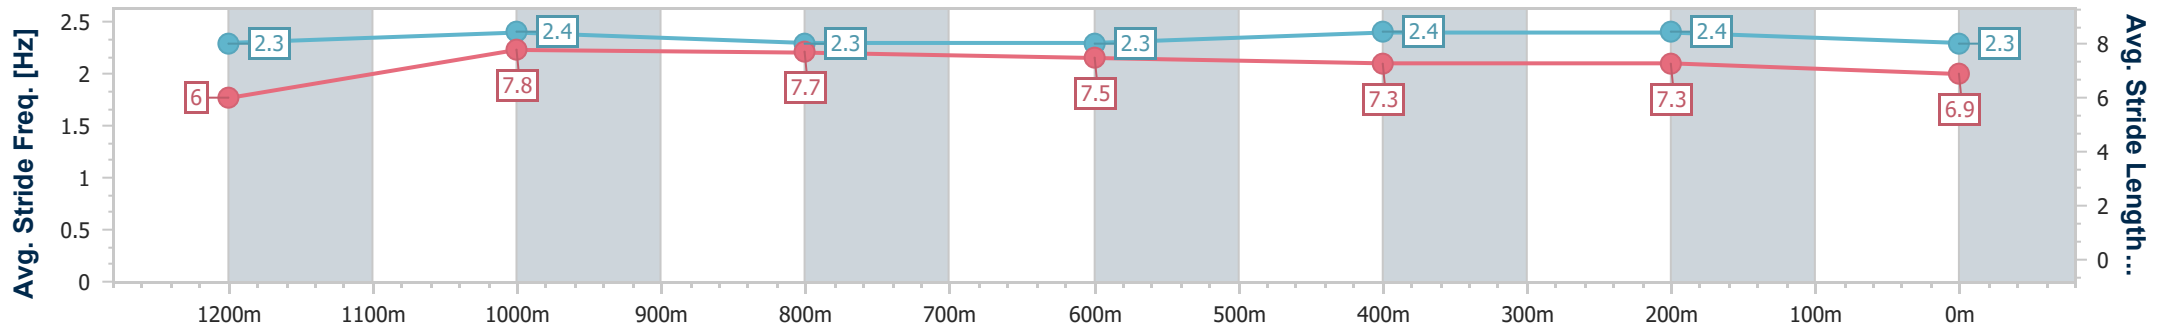

Horse/Jockey Name	Rapid Dude
Final Rank	9
Fastest Section Time (Section)	0:10.77 (Overall)
Top Speed [km/h] (Section)	67.8 (1200m)
Race State	Finished

Doomben QLD Professional
Race 3: SKY RACING Colts, Geldings and Entires Maiden Handicap - 1350m
01 February 2023 - 14:49
Track Rating: Good 4, Weather: Overcast, Rail Position: +10m Entire Course

BRISBANE RACING CLUB

Section	Overall	1200m	1000m	800m	600m	400m	200m
Section Times	1:19.99 [9] (0:10.77)	1:09.22 [3] (0:10.89)	0:58.33 [3] (0:11.37)	0:46.96 [3] (0:11.72)	0:35.24 [3] (0:11.34)	0:23.90 [3] (0:11.40)	0:12.50 [5] (0:12.50)
Average Speed [km/h]	50.2	66.1	63.3	62.0	63.8	63.2	57.5
Top Speed [km/h]	67.0	67.8	65.6	63.6	66.2	66.2	60.6
Avg. Dist. to Rail [m]	2.3	0.3	0.2	1.8	1.2	0.2	1.4
Avg. Stride Freq. [Hz]	2.3	2.4	2.3	2.3	2.4	2.4	2.3
Avg. Stride Length [m]	6.0	7.8	7.7	7.5	7.3	7.3	6.9

- [ ] Ranking at each section and finish
- -.-.- No data available at this section
- NA No data available