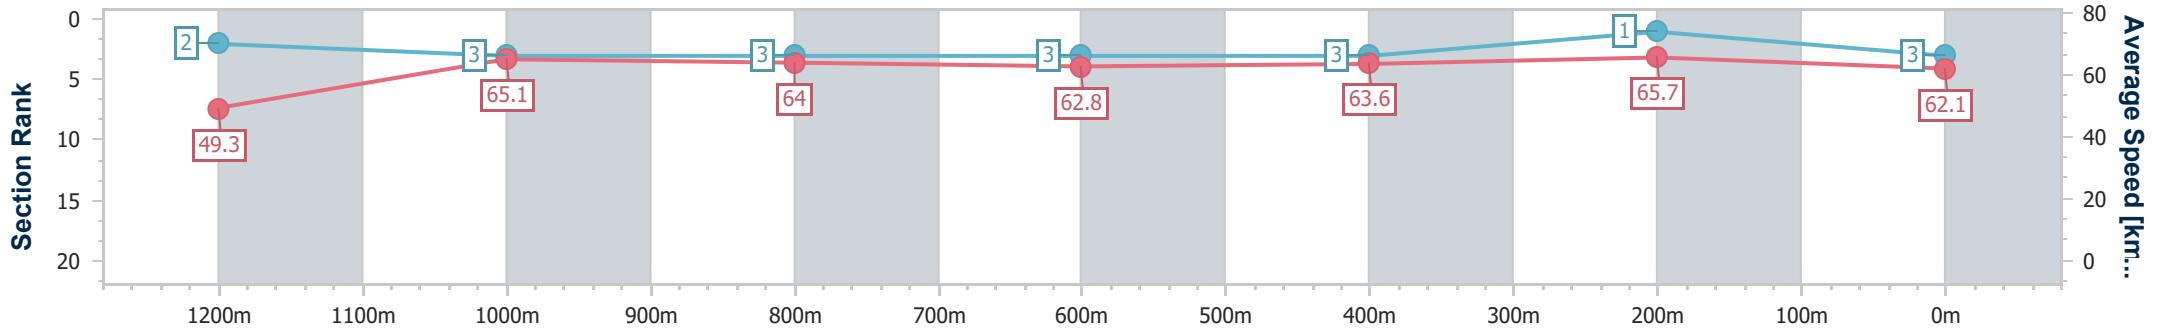

Doomben QLD Professional

Race 7: XXXX DRY BENCHMARK 72 Handicap - 1350m

21 January 2023 - 15:52

Track Rating: Good 3, Weather: Fine, Rail Position: 2.5m Entire course

BRISBANE RACING CLUB

Section	Overall	1200m	1000m	800m	600m	400m	200m
Section Times	1:18.91 [3] (0:10.97)	1:07.94 [2] (0:11.04)	0:56.90 [3] (0:11.32)	0:45.58 [3] (0:11.63)	0:33.95 [3] (0:11.39)	0:22.56 [3] (0:10.99)	0:11.57 [1] (0:11.57)
Average Speed [km/h]	49.3	65.1	64.0	62.8	63.6	65.7	62.1
Top Speed [km/h]	65.7	66.6	65.7	63.4	65.4	67.2	64.4
Avg. Dist. to Rail [m]	4.5	0.6	1.7	2.6	1.3	1.7	2.8
Avg. Stride Freq. [Hz]	2.3	2.3	2.3	2.3	2.3	2.4	2.3
Avg. Stride Length [m]	6.0	7.8	7.8	7.7	7.8	7.7	7.6