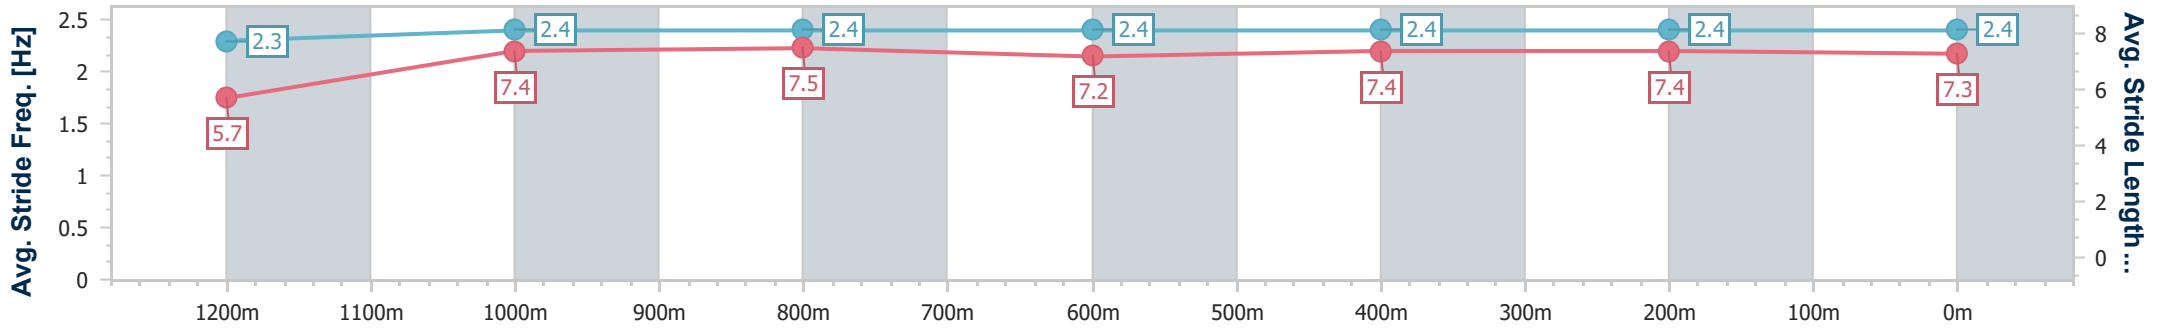

Doomben QLD Professional

Race 7: XXXX DRY BENCHMARK 72 Handicap - 1350m

21 January 2023 - 15:52

Track Rating: Good 3, Weather: Fine, Rail Position: 2.5m Entire course

BRISBANE RACING CLUB

Section	Overall	1200m	1000m	800m	600m	400m	200m
Section Times	1:19.15 [4] (0:11.25)	1:07.90 [8] (0:11.17)	0:56.73 [8] (0:11.22)	0:45.51 [8] (0:11.44)	0:34.07 [7] (0:11.33)	0:22.74 [5] (0:11.11)	0:11.63 [7] (0:11.63)
Average Speed [km/h]	48.1	64.5	64.2	62.5	62.9	64.5	62.0
Top Speed [km/h]	64.2	65.6	65.6	64.9	63.7	67.1	64.2
Avg. Dist. to Rail [m]	4.3	0.3	0.2	1.1	1.9	1.0	2.3
Avg. Stride Freq. [Hz]	2.3	2.4	2.4	2.4	2.4	2.4	2.4
Avg. Stride Length [m]	5.7	7.4	7.5	7.2	7.4	7.4	7.3