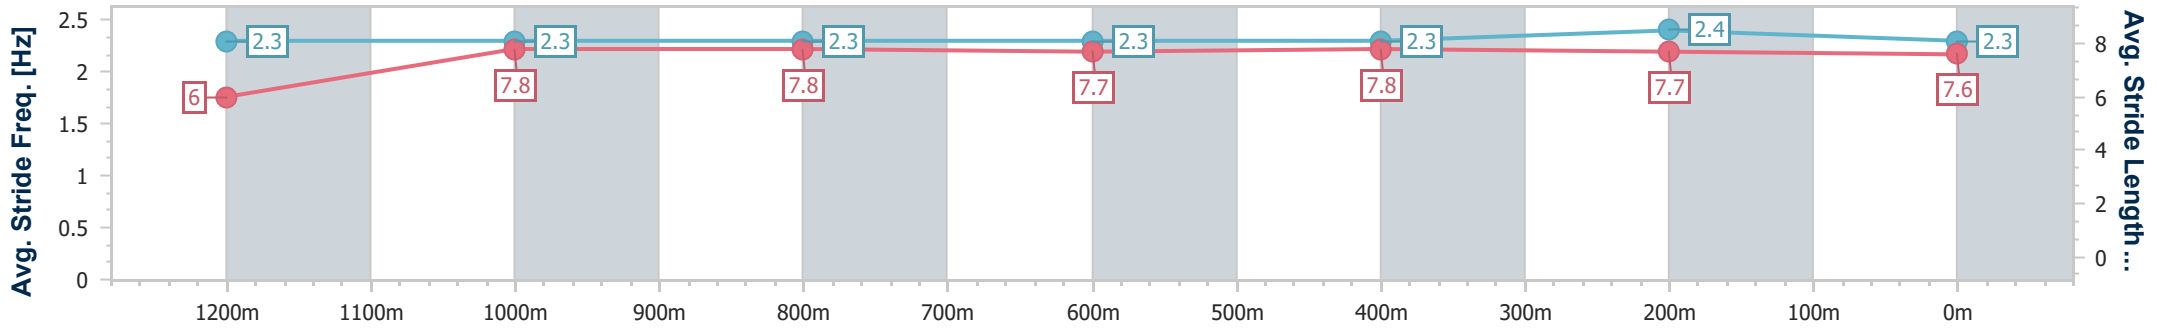

Doomben QLD Professional

Race 7: XXXX DRY BENCHMARK 72 Handicap - 1350m

21 January 2023 - 15:52

Track Rating: Good 3, Weather: Fine, Rail Position: 2.5m Entire course

BRISBANE RACING CLUB

Section	Overall	1200m	1000m	800m	600m	400m	200m
Section Times	1:18.91 [3] (0:10.97)	1:07.94 [2] (0:11.04)	0:56.90 [3] (0:11.32)	0:45.58 [3] (0:11.63)	0:33.95 [3] (0:11.39)	0:22.56 [3] (0:10.99)	0:11.57 [1] (0:11.57)
Average Speed [km/h]	49.3	65.1	64.0	62.8	63.6	65.7	62.1
Top Speed [km/h]	65.7	66.6	65.7	63.4	65.4	67.2	64.4
Avg. Dist. to Rail [m]	4.5	0.6	1.7	2.6	1.3	1.7	2.8
Avg. Stride Freq. [Hz]	2.3	2.3	2.3	2.3	2.3	2.4	2.3
Avg. Stride Length [m]	6.0	7.8	7.8	7.7	7.8	7.7	7.6