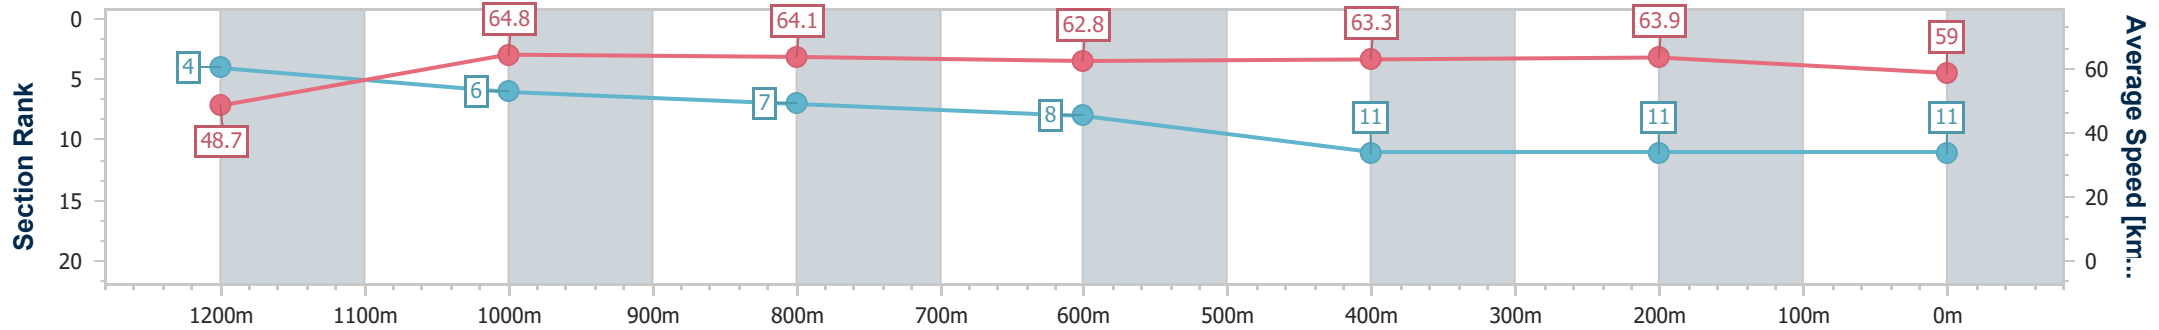

- [] Ranking at each section and finish
- .-.- No data available at this section
- NA No data available

Horse/Jockey Name	Pizzo
Final Rank	11
Fastest Section Time (Section)	0:11.09 (Overall)
Top Speed [km/h] (Section)	65.4 (1200m)
Race State	Finished

Doomben QLD Professional

Race 7: XXXX DRY BENCHMARK 72 Handicap - 1350m

21 January 2023 - 15:52

Track Rating: Good 3, Weather: Fine, Rail Position: 2.5m Entire course

BRISBANE RACING CLUB

Section	Overall	1200m	1000m	800m	600m	400m	200m
Section Times	1:20.32 [11] (0:11.09)	1:09.23 [4] (0:11.12)	0:58.11 [6] (0:11.30)	0:46.81 [7] (0:11.66)	0:35.15 [8] (0:11.64)	0:23.51 [11] (0:11.31)	0:12.20 [11] (0:12.20)
Average Speed [km/h]	48.7	64.8	64.1	62.8	63.3	63.9	59.0
Top Speed [km/h]	64.1	65.4	64.3	63.9	63.8	65.2	63.0
Avg. Dist. to Rail [m]	11.1	3.9	2.1	3.4	4.0	2.5	2.8
Avg. Stride Freq. [Hz]	2.3	2.4	2.3	2.3	2.3	2.4	2.3
Avg. Stride Length [m]	5.9	7.7	7.6	7.6	7.5	7.4	7.3

- [] Ranking at each section and finish
- .-.- No data available at this section
- NA No data available