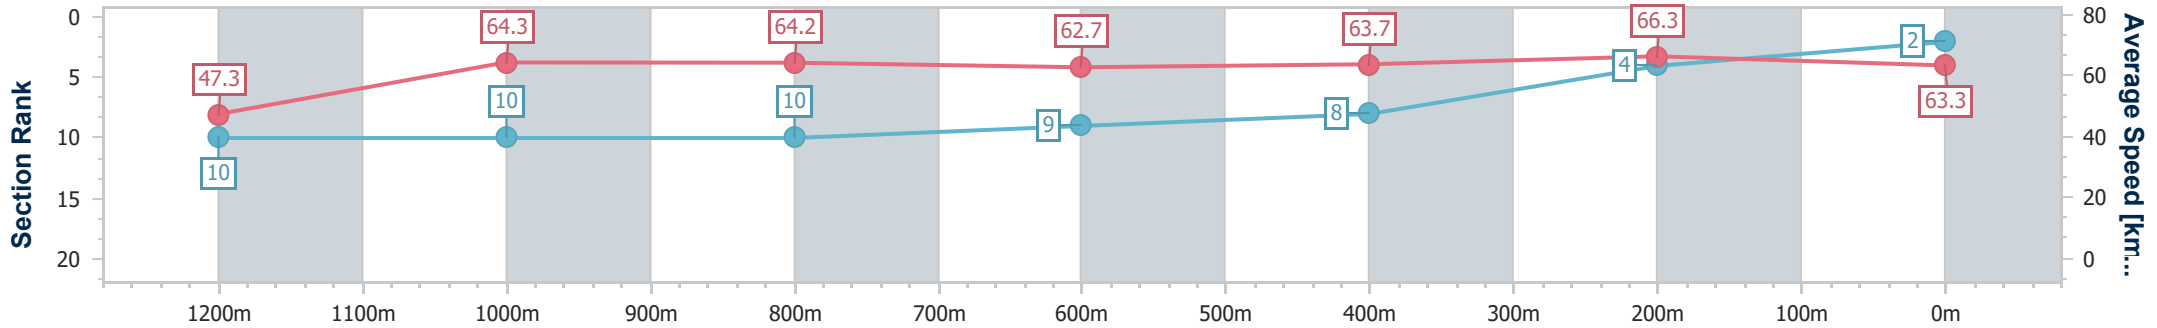

Doomben QLD Professional

Race 7: XXXX DRY BENCHMARK 72 Handicap - 1350m

21 January 2023 - 15:52

Track Rating: Good 3, Weather: Fine, Rail Position: 2.5m Entire course

BRISBANE RACING CLUB

Section	Overall	1200m	1000m	800m	600m	400m	200m
Section Times	1:18.87 [2] (0:11.44)	1:07.43 [10] (0:11.19)	0:56.24 [10] (0:11.24)	0:45.00 [10] (0:11.49)	0:33.51 [9] (0:11.27)	0:22.24 [8] (0:10.84)	0:11.40 [4] (0:11.40)
Average Speed [km/h]	47.3	64.3	64.2	62.7	63.7	66.3	63.3
Top Speed [km/h]	65.0	65.9	66.0	64.4	64.8	67.7	64.8
Avg. Dist. to Rail [m]	8.3	0.7	0.6	0.2	0.5	0.4	0.9
Avg. Stride Freq. [Hz]	2.2	2.3	2.3	2.3	2.3	2.4	2.4
Avg. Stride Length [m]	6.0	7.7	7.7	7.6	7.7	7.7	7.5