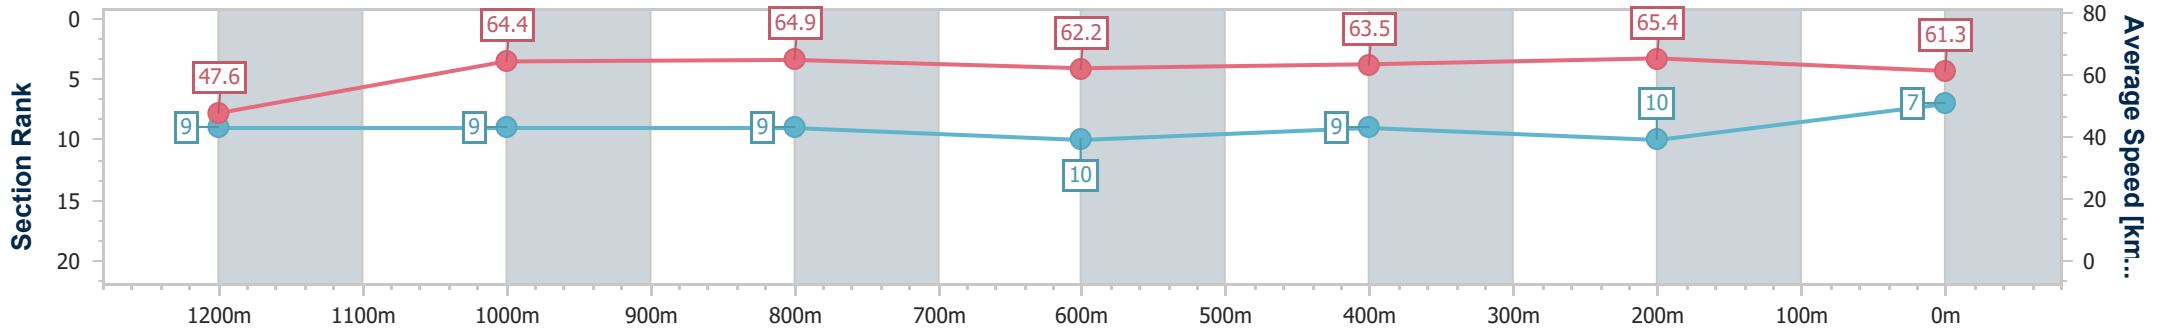

- [] Ranking at each section and finish
- .-.- No data available at this section
- NA No data available

Horse/Jockey Name	Sheppey
Final Rank	7
Fastest Section Time (Section)	0:11.00 (400m)
Top Speed [km/h] (Section)	66.7 (400m)
Race State	Finished

Doomben QLD Professional

Race 7: XXXX DRY BENCHMARK 72 Handicap - 1350m

21 January 2023 - 15:52

Track Rating: Good 3, Weather: Fine, Rail Position: 2.5m Entire course

BRISBANE RACING CLUB

Section	Overall	1200m	1000m	800m	600m	400m	200m
Section Times	1:19.37 [7] (0:11.38)	1:07.99 [9] (0:11.18)	0:56.81 [9] (0:11.11)	0:45.70 [9] (0:11.63)	0:34.07 [10] (0:11.34)	0:22.73 [9] (0:11.00)	0:11.73 [10] (0:11.73)
Average Speed [km/h]	47.6	64.4	64.9	62.2	63.5	65.4	61.3
Top Speed [km/h]	63.1	65.7	66.0	63.4	64.8	66.7	65.5
Avg. Dist. to Rail [m]	12.5	2.6	0.7	0.7	0.4	0.6	1.2
Avg. Stride Freq. [Hz]	2.3	2.3	2.3	2.3	2.3	2.4	2.3
Avg. Stride Length [m]	5.8	7.7	7.9	7.5	7.6	7.7	7.4