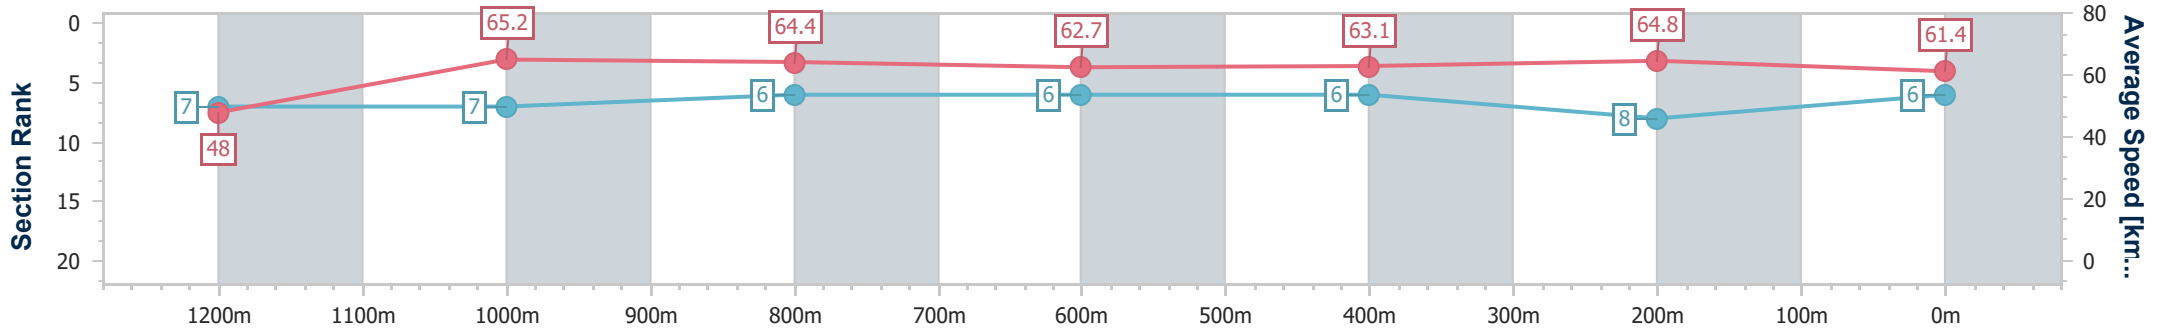

Doomben QLD Professional

Race 7: XXXX DRY BENCHMARK 72 Handicap - 1350m

21 January 2023 - 15:52

Track Rating: Good 3, Weather: Fine, Rail Position: 2.5m Entire course

BRISBANE RACING CLUB

Section	Overall	1200m	1000m	800m	600m	400m	200m
Section Times	1:19.34 [6] (0:11.27)	1:08.07 [7] (0:11.03)	0:57.04 [7] (0:11.24)	0:45.80 [6] (0:11.53)	0:34.27 [6] (0:11.43)	0:22.84 [6] (0:11.10)	0:11.74 [8] (0:11.74)
Average Speed [km/h]	48.0	65.2	64.4	62.7	63.1	64.8	61.4
Top Speed [km/h]	65.3	65.8	65.2	63.7	64.8	65.7	64.9
Avg. Dist. to Rail [m]	6.3	2.3	1.8	0.9	0.3	1.1	3.0
Avg. Stride Freq. [Hz]	2.3	2.2	2.2	2.2	2.2	2.3	2.2
Avg. Stride Length [m]	6.0	8.2	8.2	8.1	7.9	8.0	7.8

- [] Ranking at each section and finish
- .-.- No data available at this section
- NA No data available

Horse/Jockey Name	Sheppey
Final Rank	7
Fastest Section Time (Section)	0:11.00 (400m)
Top Speed [km/h] (Section)	66.7 (400m)
Race State	Finished