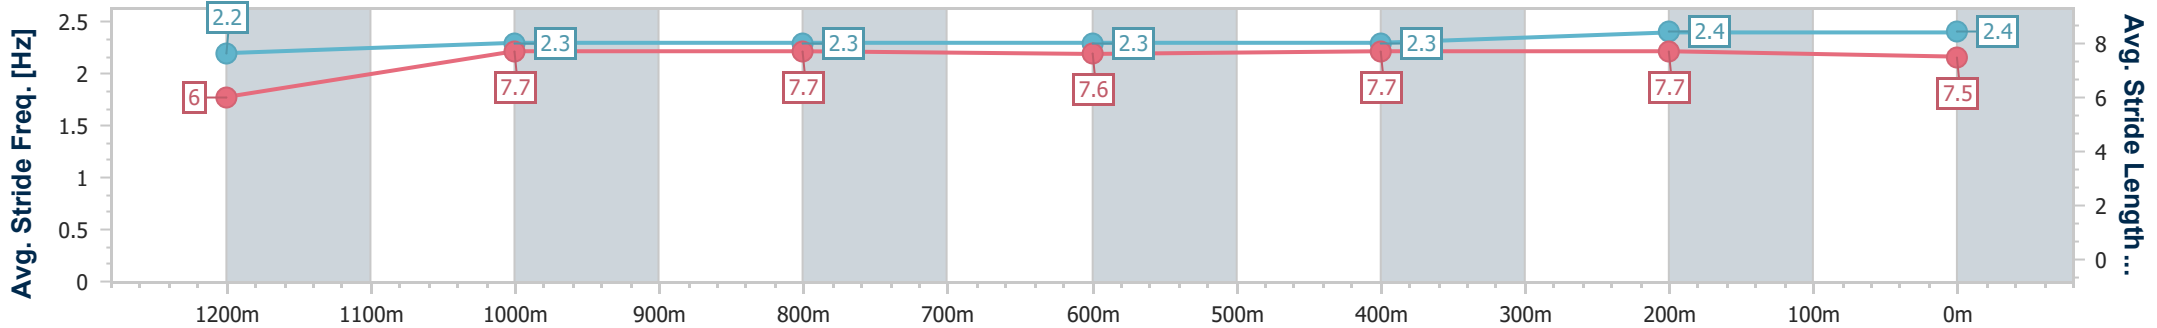

Doomben QLD Professional

Race 7: XXXX DRY BENCHMARK 72 Handicap - 1350m

21 January 2023 - 15:52

Track Rating: Good 3, Weather: Fine, Rail Position: 2.5m Entire course

BRISBANE RACING CLUB

Section	Overall	1200m	1000m	800m	600m	400m	200m
Section Times	1:18.87 [2] (0:11.44)	1:07.43 [10] (0:11.19)	0:56.24 [10] (0:11.24)	0:45.00 [10] (0:11.49)	0:33.51 [9] (0:11.27)	0:22.24 [8] (0:10.84)	0:11.40 [4] (0:11.40)
Average Speed [km/h]	47.3	64.3	64.2	62.7	63.7	66.3	63.3
Top Speed [km/h]	65.0	65.9	66.0	64.4	64.8	67.7	64.8
Avg. Dist. to Rail [m]	8.3	0.7	0.6	0.2	0.5	0.4	0.9
Avg. Stride Freq. [Hz]	2.2	2.3	2.3	2.3	2.3	2.4	2.4
Avg. Stride Length [m]	6.0	7.7	7.7	7.6	7.7	7.7	7.5