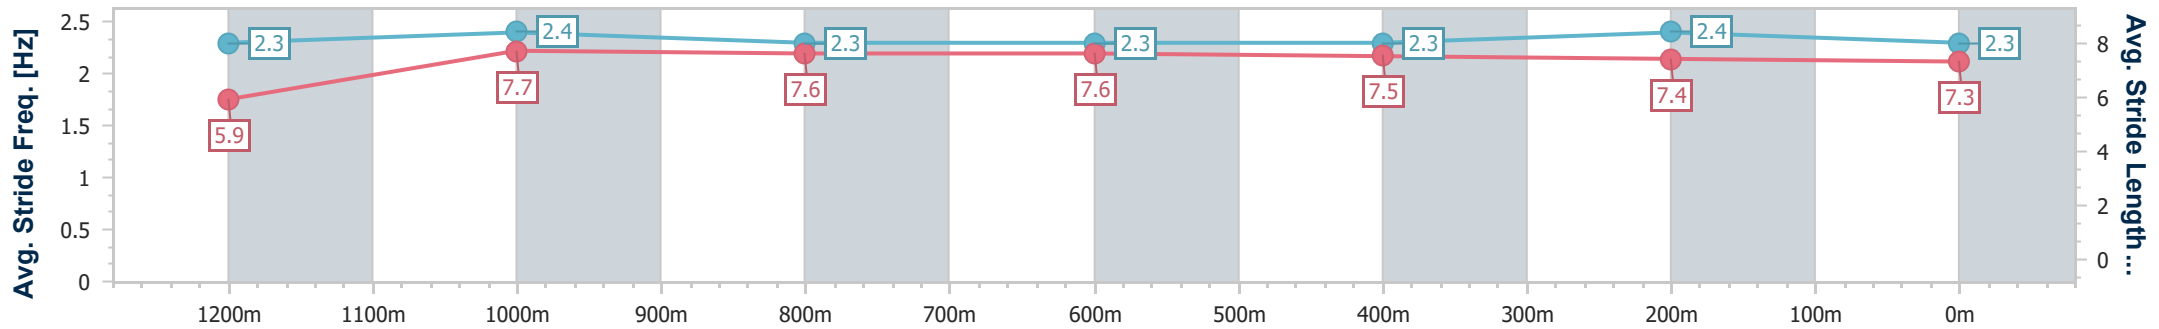

- [] Ranking at each section and finish
- .-.- No data available at this section
- NA No data available

Horse/Jockey Name	Pizzo
Final Rank	11
Fastest Section Time (Section)	0:11.09 (Overall)
Top Speed [km/h] (Section)	65.4 (1200m)
Race State	Finished

Doomben QLD Professional

Race 7: XXXX DRY BENCHMARK 72 Handicap - 1350m

21 January 2023 - 15:52

Track Rating: Good 3, Weather: Fine, Rail Position: 2.5m Entire course

BRISBANE RACING CLUB

Section	Overall	1200m	1000m	800m	600m	400m	200m
Section Times	1:20.32 [11] (0:11.09)	1:09.23 [4] (0:11.12)	0:58.11 [6] (0:11.30)	0:46.81 [7] (0:11.66)	0:35.15 [8] (0:11.64)	0:23.51 [11] (0:11.31)	0:12.20 [11] (0:12.20)
Average Speed [km/h]	48.7	64.8	64.1	62.8	63.3	63.9	59.0
Top Speed [km/h]	64.1	65.4	64.3	63.9	63.8	65.2	63.0
Avg. Dist. to Rail [m]	11.1	3.9	2.1	3.4	4.0	2.5	2.8
Avg. Stride Freq. [Hz]	2.3	2.4	2.3	2.3	2.3	2.4	2.3
Avg. Stride Length [m]	5.9	7.7	7.6	7.6	7.5	7.4	7.3

- [] Ranking at each section and finish
- .-.- No data available at this section
- NA No data available