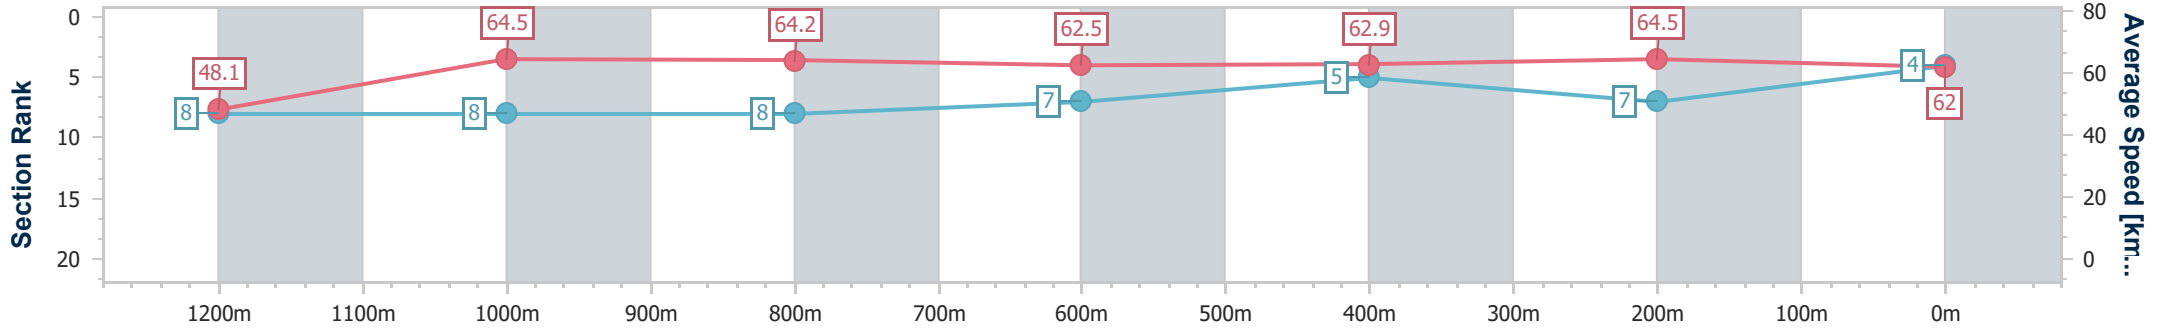

Doomben QLD Professional

Race 7: XXXX DRY BENCHMARK 72 Handicap - 1350m

21 January 2023 - 15:52

Track Rating: Good 3, Weather: Fine, Rail Position: 2.5m Entire course

BRISBANE RACING CLUB

Section	Overall	1200m	1000m	800m	600m	400m	200m
Section Times	1:19.15 [4] (0:11.25)	1:07.90 [8] (0:11.17)	0:56.73 [8] (0:11.22)	0:45.51 [8] (0:11.44)	0:34.07 [7] (0:11.33)	0:22.74 [5] (0:11.11)	0:11.63 [7] (0:11.63)
Average Speed [km/h]	48.1	64.5	64.2	62.5	62.9	64.5	62.0
Top Speed [km/h]	64.2	65.6	65.6	64.9	63.7	67.1	64.2
Avg. Dist. to Rail [m]	4.3	0.3	0.2	1.1	1.9	1.0	2.3
Avg. Stride Freq. [Hz]	2.3	2.4	2.4	2.4	2.4	2.4	2.4
Avg. Stride Length [m]	5.7	7.4	7.5	7.2	7.4	7.4	7.3