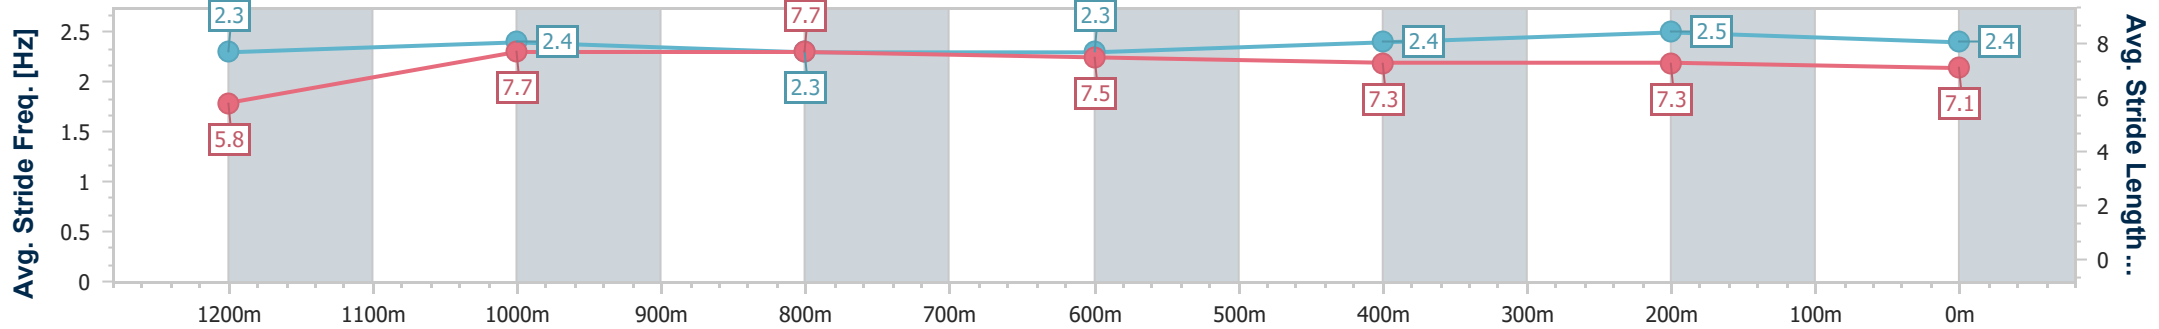

Doomben QLD Professional

Race 7: XXXX DRY BENCHMARK 72 Handicap - 1350m

21 January 2023 - 15:52

Track Rating: Good 3, Weather: Fine, Rail Position: 2.5m Entire course

BRISBANE RACING CLUB

Section	Overall	1200m	1000m	800m	600m	400m	200m
Section Times	1:19.54 [8] (0:11.16)	1:08.38 [5] (0:11.00)	0:57.38 [5] (0:11.29)	0:46.09 [5] (0:11.58)	0:34.51 [5] (0:11.49)	0:23.02 [7] (0:11.07)	0:11.95 [6] (0:11.95)
Average Speed [km/h]	48.4	65.5	64.1	62.8	63.8	65.4	60.2
Top Speed [km/h]	65.5	66.3	64.7	63.8	65.3	67.0	63.6
Avg. Dist. to Rail [m]	7.4	2.5	1.6	2.3	2.7	3.8	5.1
Avg. Stride Freq. [Hz]	2.3	2.4	2.3	2.3	2.4	2.5	2.4
Avg. Stride Length [m]	5.8	7.7	7.7	7.5	7.3	7.3	7.1

- [] Ranking at each section and finish
- .-.- No data available at this section
- NA No data available

Horse/Jockey Name	Ayahuasca
Final Rank	9
Fastest Section Time (Section)	0:10.82 (1200m)
Top Speed [km/h] (Section)	68.0 (1200m)
Race State	Finished