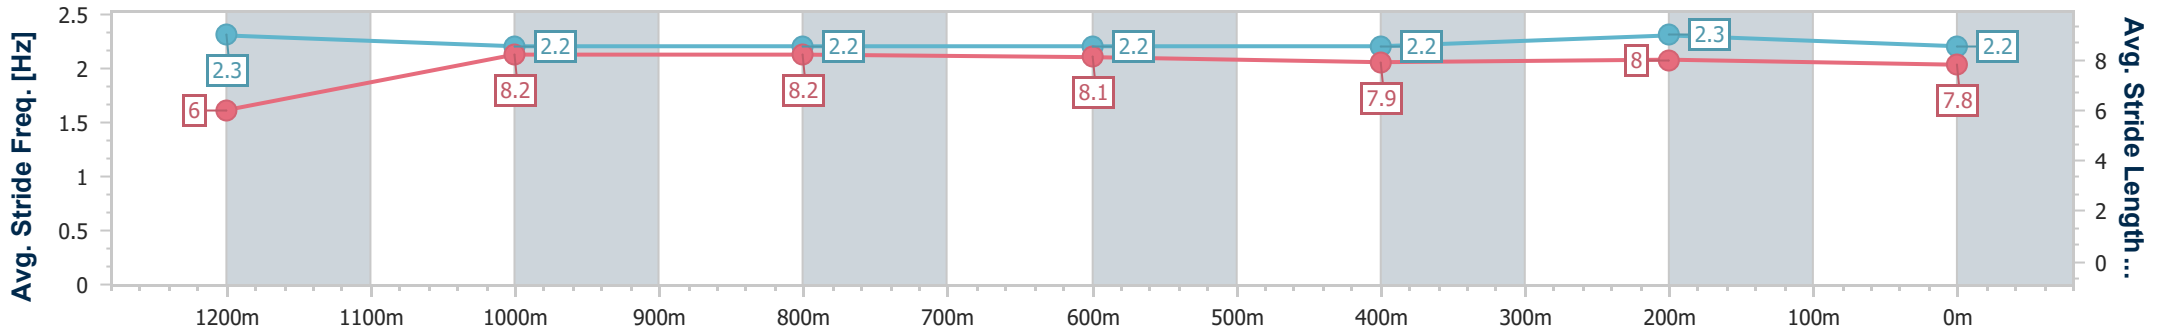

Doomben QLD Professional

Race 7: XXXX DRY BENCHMARK 72 Handicap - 1350m

21 January 2023 - 15:52

Track Rating: Good 3, Weather: Fine, Rail Position: 2.5m Entire course

BRISBANE RACING CLUB

Section	Overall	1200m	1000m	800m	600m	400m	200m
Section Times	1:19.34 [6] (0:11.27)	1:08.07 [7] (0:11.03)	0:57.04 [7] (0:11.24)	0:45.80 [6] (0:11.53)	0:34.27 [6] (0:11.43)	0:22.84 [6] (0:11.10)	0:11.74 [8] (0:11.74)
Average Speed [km/h]	48.0	65.2	64.4	62.7	63.1	64.8	61.4
Top Speed [km/h]	65.3	65.8	65.2	63.7	64.8	65.7	64.9
Avg. Dist. to Rail [m]	6.3	2.3	1.8	0.9	0.3	1.1	3.0
Avg. Stride Freq. [Hz]	2.3	2.2	2.2	2.2	2.2	2.3	2.2
Avg. Stride Length [m]	6.0	8.2	8.2	8.1	7.9	8.0	7.8

- [] Ranking at each section and finish
- .-.- No data available at this section
- NA No data available

Horse/Jockey Name	Sheppey
Final Rank	7
Fastest Section Time (Section)	0:11.00 (400m)
Top Speed [km/h] (Section)	66.7 (400m)
Race State	Finished