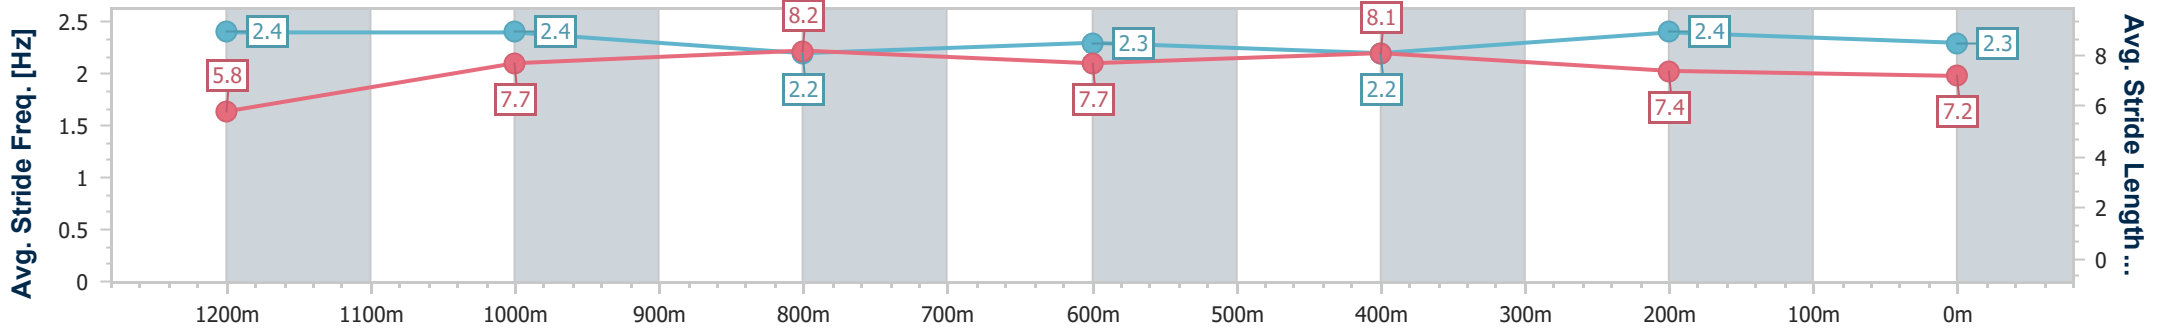

- [] Ranking at each section and finish
- .-.- No data available at this section
- NA No data available

Horse/Jockey Name	Ayahuasca
Final Rank	9
Fastest Section Time (Section)	0:10.82 (1200m)
Top Speed [km/h] (Section)	68.0 (1200m)
Race State	Finished

Doomben QLD Professional

Race 7: XXXX DRY BENCHMARK 72 Handicap - 1350m

21 January 2023 - 15:52

Track Rating: Good 3, Weather: Fine, Rail Position: 2.5m Entire course

BRISBANE RACING CLUB

Section	Overall	1200m	1000m	800m	600m	400m	200m
Section Times	1:19.69 [9] (0:11.04)	1:08.65 [3] (0:10.82)	0:57.83 [1] (0:11.26)	0:46.57 [2] (0:11.62)	0:34.95 [2] (0:11.51)	0:23.44 [2] (0:11.13)	0:12.31 [3] (0:12.31)
Average Speed [km/h]	49.0	66.5	64.3	62.5	63.2	64.8	58.5
Top Speed [km/h]	66.3	68.0	66.0	64.1	65.6	66.0	63.3
Avg. Dist. to Rail [m]	9.2	4.1	2.8	1.6	1.7	0.9	1.3
Avg. Stride Freq. [Hz]	2.4	2.4	2.2	2.3	2.2	2.4	2.3
Avg. Stride Length [m]	5.8	7.7	8.2	7.7	8.1	7.4	7.2

- [] Ranking at each section and finish
- .-.- No data available at this section
- NA No data available

Horse/Jockey Name	Wealthy Investor
Final Rank	10
Fastest Section Time (Section)	0:10.92 (Overall)
Top Speed [km/h] (Section)	66.4 (1200m)
Race State	Finished