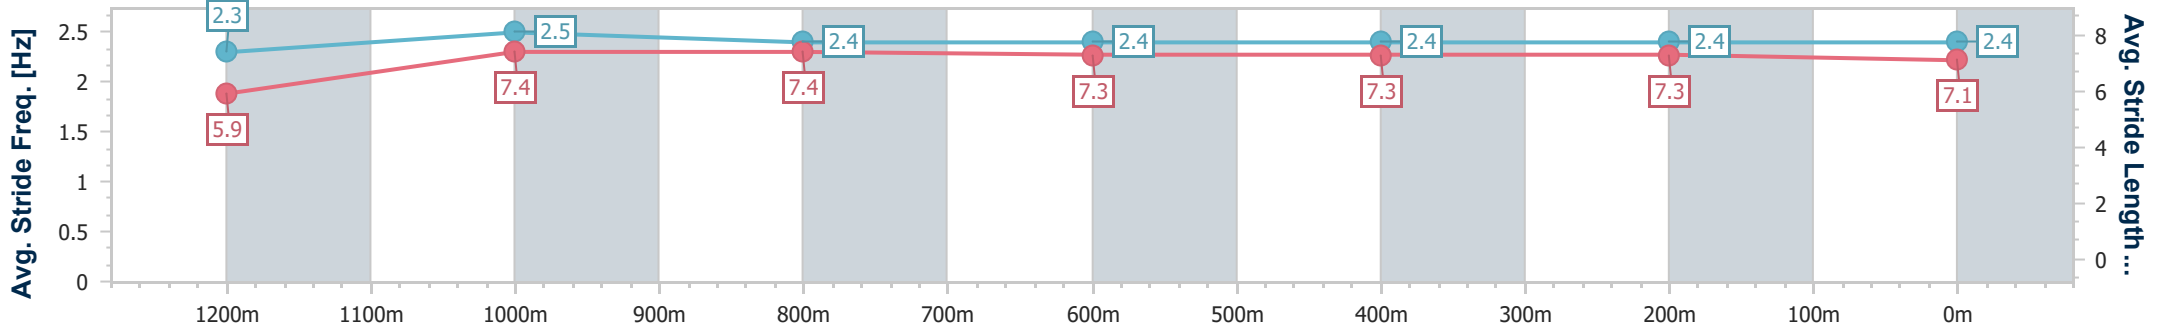

Doomben QLD Professional

Race 7: XXXX DRY BENCHMARK 72 Handicap - 1350m

21 January 2023 - 15:52

Track Rating: Good 3, Weather: Fine, Rail Position: 2.5m Entire course

BRISBANE RACING CLUB

Section	Overall	1200m	1000m	800m	600m	400m	200m
Section Times	1:19.30 [5] (0:11.18)	1:08.12 [6] (0:10.94)	0:57.18 [4] (0:11.23)	0:45.95 [4] (0:11.53)	0:34.42 [4] (0:11.34)	0:23.08 [4] (0:11.26)	0:11.82 [5] (0:11.82)
Average Speed [km/h]	48.3	65.8	64.2	62.7	63.2	63.9	61.0
Top Speed [km/h]	65.3	66.9	65.2	63.4	63.9	65.3	63.1
Avg. Dist. to Rail [m]	2.6	0.5	0.4	0.5	0.8	0.7	2.4
Avg. Stride Freq. [Hz]	2.3	2.5	2.4	2.4	2.4	2.4	2.4
Avg. Stride Length [m]	5.9	7.4	7.4	7.3	7.3	7.3	7.1