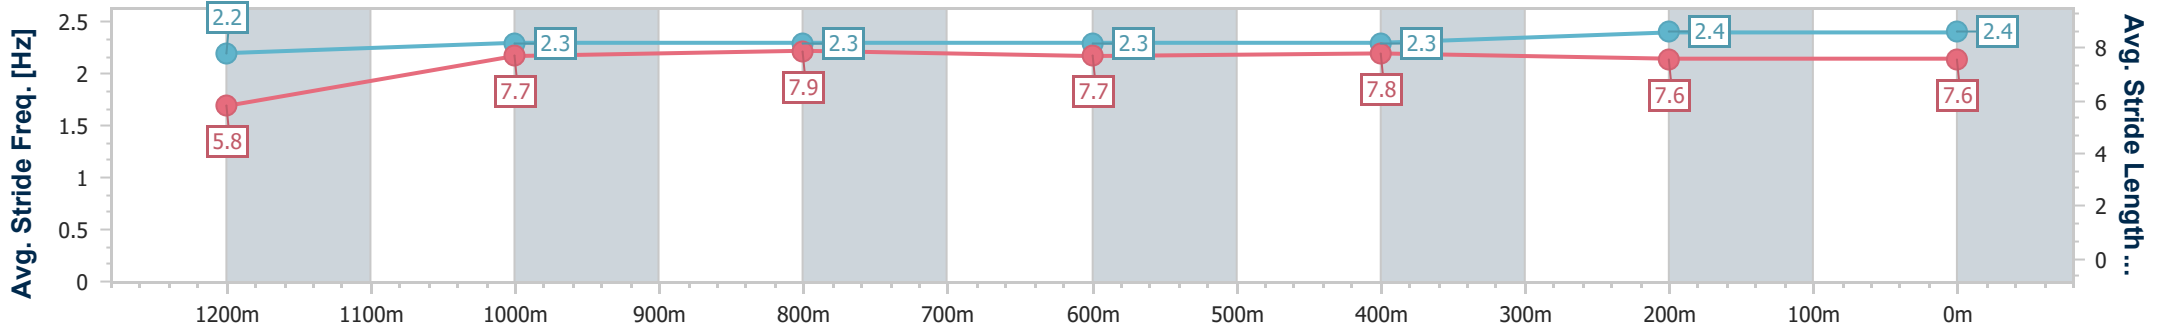

Doomben QLD Professional

Race 7: XXXX DRY BENCHMARK 72 Handicap - 1350m

21 January 2023 - 15:52

Track Rating: Good 3, Weather: Fine, Rail Position: 2.5m Entire course

BRISBANE RACING CLUB

Section	Overall	1200m	1000m	800m	600m	400m	200m
Section Times	1:18.84 [1] (0:11.68)	1:07.16 [11] (0:11.18)	0:55.98 [11] (0:11.03)	0:44.95 [11] (0:11.62)	0:33.33 [11] (0:11.36)	0:21.97 [10] (0:10.80)	0:11.17 [9] (0:11.17)
Average Speed [km/h]	46.3	64.4	65.8	62.8	64.3	67.0	64.4
Top Speed [km/h]	62.2	65.6	66.4	64.8	65.7	68.1	67.2
Avg. Dist. to Rail [m]	10.0	1.5	1.9	3.1	2.5	4.2	5.8
Avg. Stride Freq. [Hz]	2.2	2.3	2.3	2.3	2.3	2.4	2.4
Avg. Stride Length [m]	5.8	7.7	7.9	7.7	7.8	7.6	7.6