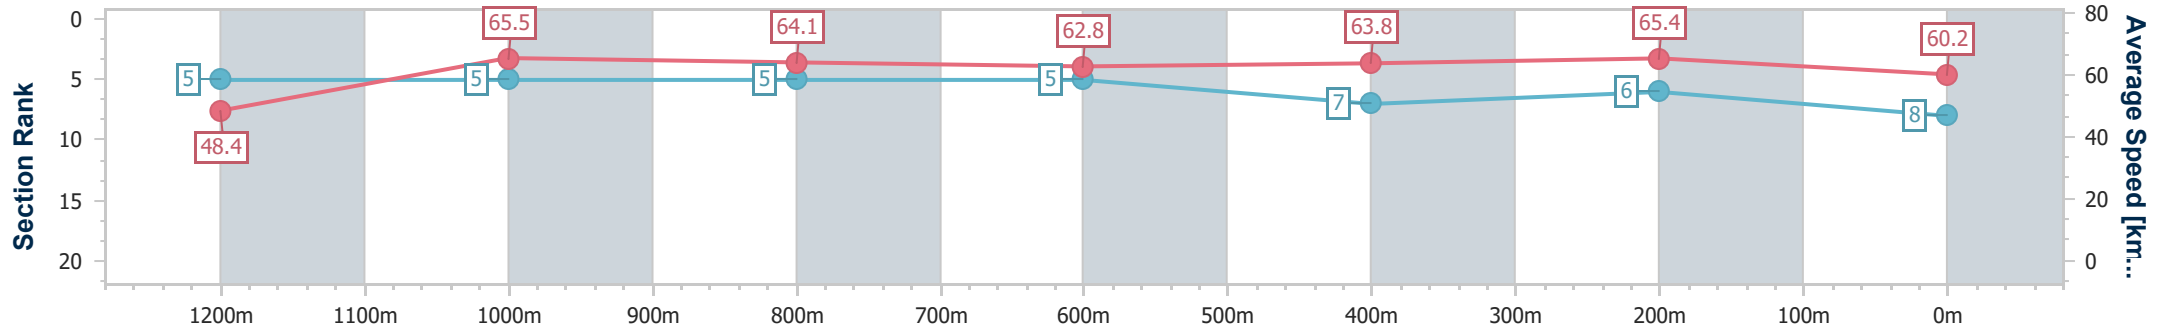

Doomben QLD Professional

Race 7: XXXX DRY BENCHMARK 72 Handicap - 1350m

21 January 2023 - 15:52

Track Rating: Good 3, Weather: Fine, Rail Position: 2.5m Entire course

BRISBANE RACING CLUB

Section	Overall	1200m	1000m	800m	600m	400m	200m
Section Times	1:19.54 [8] (0:11.16)	1:08.38 [5] (0:11.00)	0:57.38 [5] (0:11.29)	0:46.09 [5] (0:11.58)	0:34.51 [5] (0:11.49)	0:23.02 [7] (0:11.07)	0:11.95 [6] (0:11.95)
Average Speed [km/h]	48.4	65.5	64.1	62.8	63.8	65.4	60.2
Top Speed [km/h]	65.5	66.3	64.7	63.8	65.3	67.0	63.6
Avg. Dist. to Rail [m]	7.4	2.5	1.6	2.3	2.7	3.8	5.1
Avg. Stride Freq. [Hz]	2.3	2.4	2.3	2.3	2.4	2.5	2.4
Avg. Stride Length [m]	5.8	7.7	7.7	7.5	7.3	7.3	7.1

- [] Ranking at each section and finish
- .-.- No data available at this section
- NA No data available

Horse/Jockey Name	Ayahuasca
Final Rank	9
Fastest Section Time (Section)	0:10.82 (1200m)
Top Speed [km/h] (Section)	68.0 (1200m)
Race State	Finished