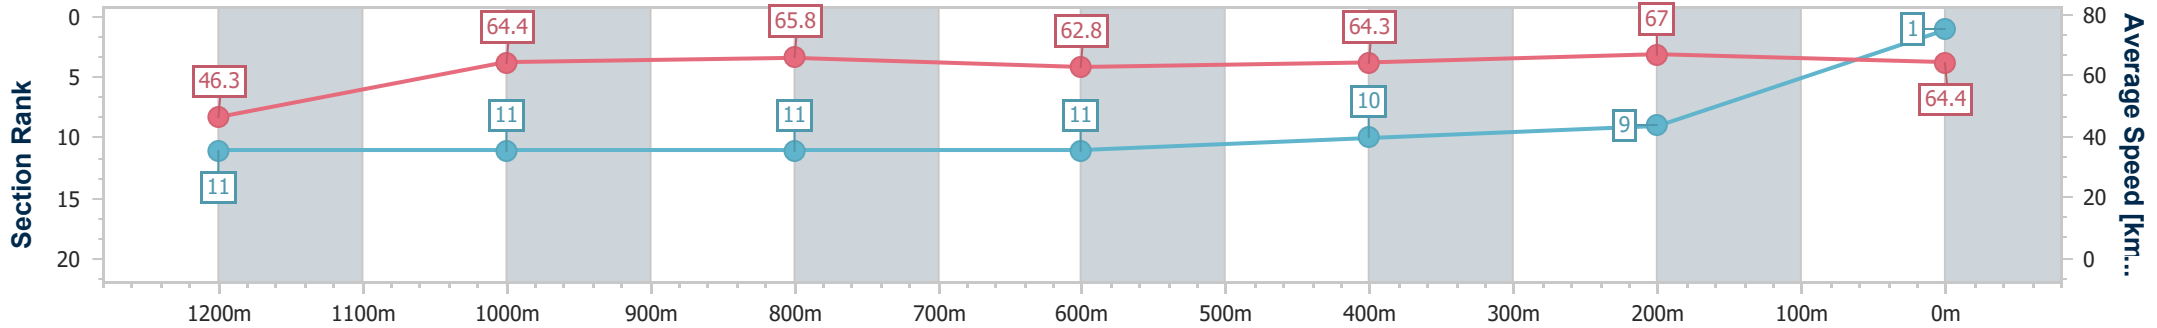

Doomben QLD Professional

Race 7: XXXX DRY BENCHMARK 72 Handicap - 1350m

21 January 2023 - 15:52

Track Rating: Good 3, Weather: Fine, Rail Position: 2.5m Entire course

BRISBANE RACING CLUB

Section	Overall	1200m	1000m	800m	600m	400m	200m
Section Times	1:18.84 [1] (0:11.68)	1:07.16 [11] (0:11.18)	0:55.98 [11] (0:11.03)	0:44.95 [11] (0:11.62)	0:33.33 [11] (0:11.36)	0:21.97 [10] (0:10.80)	0:11.17 [9] (0:11.17)
Average Speed [km/h]	46.3	64.4	65.8	62.8	64.3	67.0	64.4
Top Speed [km/h]	62.2	65.6	66.4	64.8	65.7	68.1	67.2
Avg. Dist. to Rail [m]	10.0	1.5	1.9	3.1	2.5	4.2	5.8
Avg. Stride Freq. [Hz]	2.2	2.3	2.3	2.3	2.3	2.4	2.4
Avg. Stride Length [m]	5.8	7.7	7.9	7.7	7.8	7.6	7.6