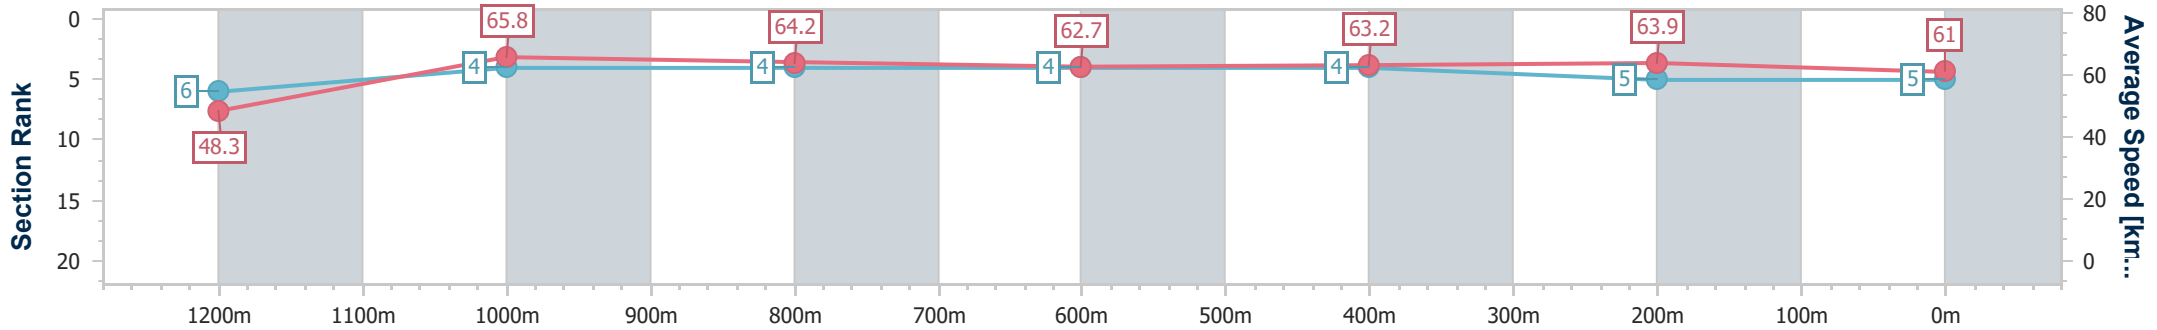

Doomben QLD Professional

Race 7: XXXX DRY BENCHMARK 72 Handicap - 1350m

21 January 2023 - 15:52

Track Rating: Good 3, Weather: Fine, Rail Position: 2.5m Entire course

BRISBANE RACING CLUB

Section	Overall	1200m	1000m	800m	600m	400m	200m
Section Times	1:19.30 [5] (0:11.18)	1:08.12 [6] (0:10.94)	0:57.18 [4] (0:11.23)	0:45.95 [4] (0:11.53)	0:34.42 [4] (0:11.34)	0:23.08 [4] (0:11.26)	0:11.82 [5] (0:11.82)
Average Speed [km/h]	48.3	65.8	64.2	62.7	63.2	63.9	61.0
Top Speed [km/h]	65.3	66.9	65.2	63.4	63.9	65.3	63.1
Avg. Dist. to Rail [m]	2.6	0.5	0.4	0.5	0.8	0.7	2.4
Avg. Stride Freq. [Hz]	2.3	2.5	2.4	2.4	2.4	2.4	2.4
Avg. Stride Length [m]	5.9	7.4	7.4	7.3	7.3	7.3	7.1