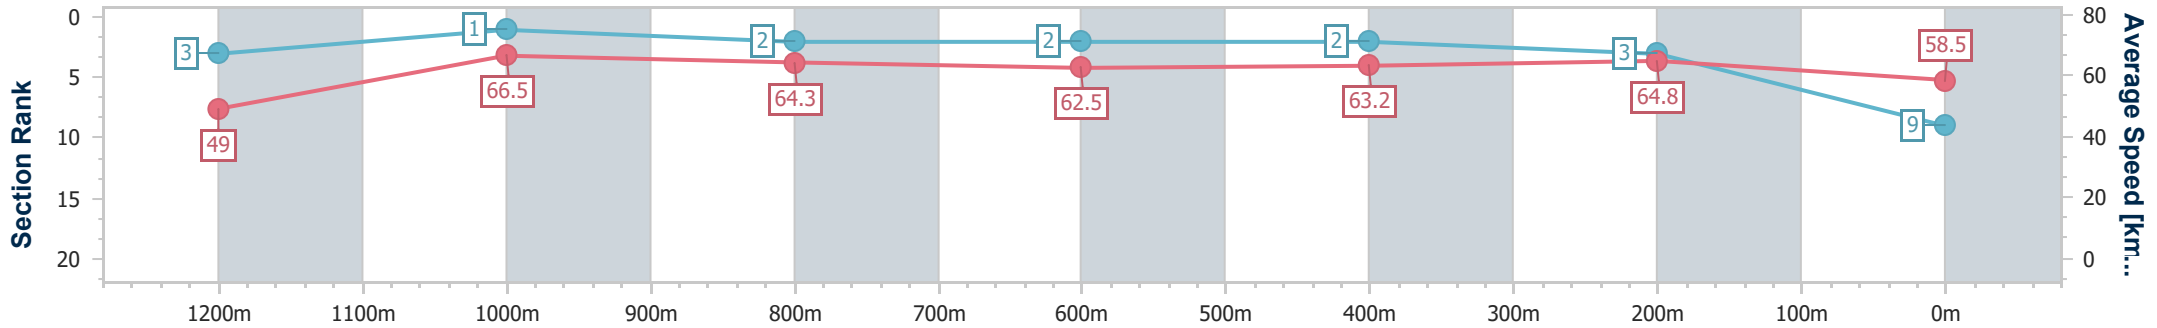

Doomben QLD Professional

Race 7: XXXX DRY BENCHMARK 72 Handicap - 1350m

21 January 2023 - 15:52

Track Rating: Good 3, Weather: Fine, Rail Position: 2.5m Entire course

BRISBANE RACING CLUB

Section	Overall	1200m	1000m	800m	600m	400m	200m
Section Times	1:19.69 [9] (0:11.04)	1:08.65 [3] (0:10.82)	0:57.83 [1] (0:11.26)	0:46.57 [2] (0:11.62)	0:34.95 [2] (0:11.51)	0:23.44 [2] (0:11.13)	0:12.31 [3] (0:12.31)
Average Speed [km/h]	49.0	66.5	64.3	62.5	63.2	64.8	58.5
Top Speed [km/h]	66.3	68.0	66.0	64.1	65.6	66.0	63.3
Avg. Dist. to Rail [m]	9.2	4.1	2.8	1.6	1.7	0.9	1.3
Avg. Stride Freq. [Hz]	2.4	2.4	2.2	2.3	2.2	2.4	2.3
Avg. Stride Length [m]	5.8	7.7	8.2	7.7	8.1	7.4	7.2

- [] Ranking at each section and finish
- .-.- No data available at this section
- NA No data available

Horse/Jockey Name	Wealthy Investor
Final Rank	10
Fastest Section Time (Section)	0:10.92 (Overall)
Top Speed [km/h] (Section)	66.4 (1200m)
Race State	Finished