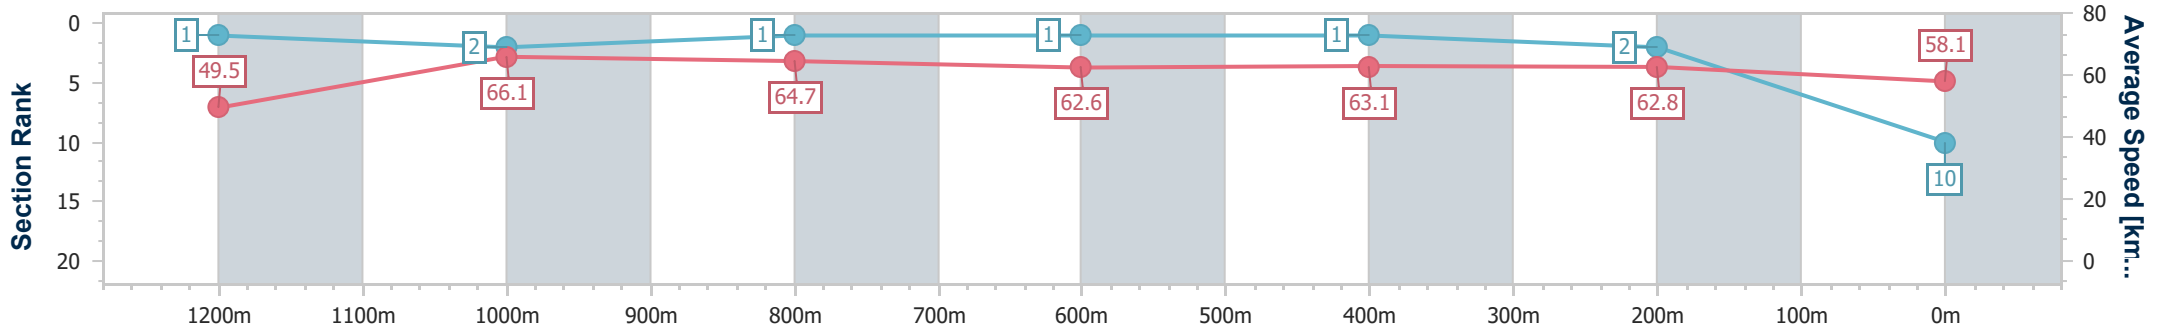

- [] Ranking at each section and finish
- .-.- No data available at this section
- NA No data available

Horse/Jockey Name	Wealthy Investor
Final Rank	10
Fastest Section Time (Section)	0:10.92 (Overall)
Top Speed [km/h] (Section)	66.4 (1200m)
Race State	Finished

Doomben QLD Professional

Race 7: XXXX DRY BENCHMARK 72 Handicap - 1350m

21 January 2023 - 15:52

Track Rating: Good 3, Weather: Fine, Rail Position: 2.5m Entire course

BRISBANE RACING CLUB

Section	Overall	1200m	1000m	800m	600m	400m	200m
Section Times	1:19.70 [10] (0:10.92)	1:08.78 [1] (0:10.92)	0:57.86 [2] (0:11.13)	0:46.73 [1] (0:11.51)	0:35.22 [1] (0:11.39)	0:23.83 [1] (0:11.44)	0:12.39 [2] (0:12.39)
Average Speed [km/h]	49.5	66.1	64.7	62.6	63.1	62.8	58.1
Top Speed [km/h]	65.5	66.4	66.1	64.2	64.0	64.2	61.0
Avg. Dist. to Rail [m]	3.0	0.2	0.2	0.4	0.5	0.5	0.1
Avg. Stride Freq. [Hz]	2.3	2.3	2.3	2.2	2.2	2.2	2.1
Avg. Stride Length [m]	6.0	7.9	7.9	7.7	7.9	7.9	7.5

- [] Ranking at each section and finish
- .-.- No data available at this section
- NA No data available

Horse/Jockey Name	Pizzo
Final Rank	11
Fastest Section Time (Section)	0:11.09 (Overall)
Top Speed [km/h] (Section)	65.4 (1200m)
Race State	Finished