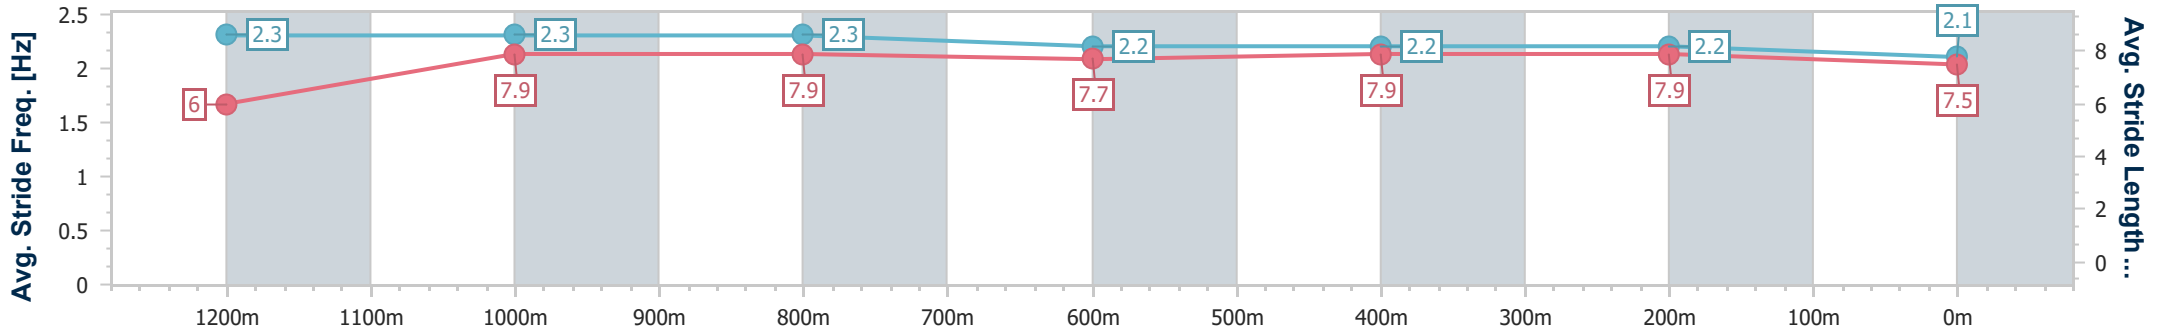

- [] Ranking at each section and finish
- .-.- No data available at this section
- NA No data available

Horse/Jockey Name	Wealthy Investor
Final Rank	10
Fastest Section Time (Section)	0:10.92 (Overall)
Top Speed [km/h] (Section)	66.4 (1200m)
Race State	Finished

Doomben QLD Professional

Race 7: XXXX DRY BENCHMARK 72 Handicap - 1350m

21 January 2023 - 15:52

Track Rating: Good 3, Weather: Fine, Rail Position: 2.5m Entire course

BRISBANE RACING CLUB

Section	Overall	1200m	1000m	800m	600m	400m	200m
Section Times	1:19.70 [10] (0:10.92)	1:08.78 [1] (0:10.92)	0:57.86 [2] (0:11.13)	0:46.73 [1] (0:11.51)	0:35.22 [1] (0:11.39)	0:23.83 [1] (0:11.44)	0:12.39 [2] (0:12.39)
Average Speed [km/h]	49.5	66.1	64.7	62.6	63.1	62.8	58.1
Top Speed [km/h]	65.5	66.4	66.1	64.2	64.0	64.2	61.0
Avg. Dist. to Rail [m]	3.0	0.2	0.2	0.4	0.5	0.5	0.1
Avg. Stride Freq. [Hz]	2.3	2.3	2.3	2.2	2.2	2.2	2.1
Avg. Stride Length [m]	6.0	7.9	7.9	7.7	7.9	7.9	7.5

- [] Ranking at each section and finish
- .-.- No data available at this section
- NA No data available

Horse/Jockey Name	Pizzo
Final Rank	11
Fastest Section Time (Section)	0:11.09 (Overall)
Top Speed [km/h] (Section)	65.4 (1200m)
Race State	Finished