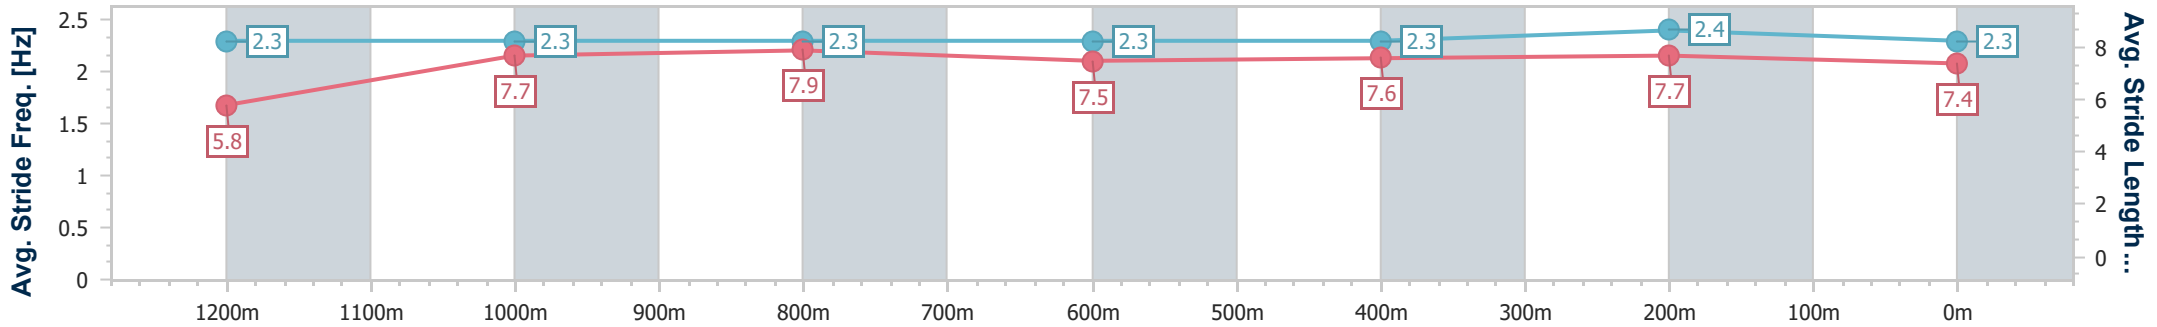

- [] Ranking at each section and finish
- .-.- No data available at this section
- NA No data available

Horse/Jockey Name	Sheppey
Final Rank	7
Fastest Section Time (Section)	0:11.00 (400m)
Top Speed [km/h] (Section)	66.7 (400m)
Race State	Finished

Doomben QLD Professional

Race 7: XXXX DRY BENCHMARK 72 Handicap - 1350m

21 January 2023 - 15:52

Track Rating: Good 3, Weather: Fine, Rail Position: 2.5m Entire course

BRISBANE RACING CLUB

Section	Overall	1200m	1000m	800m	600m	400m	200m
Section Times	1:19.37 [7] (0:11.38)	1:07.99 [9] (0:11.18)	0:56.81 [9] (0:11.11)	0:45.70 [9] (0:11.63)	0:34.07 [10] (0:11.34)	0:22.73 [9] (0:11.00)	0:11.73 [10] (0:11.73)
Average Speed [km/h]	47.6	64.4	64.9	62.2	63.5	65.4	61.3
Top Speed [km/h]	63.1	65.7	66.0	63.4	64.8	66.7	65.5
Avg. Dist. to Rail [m]	12.5	2.6	0.7	0.7	0.4	0.6	1.2
Avg. Stride Freq. [Hz]	2.3	2.3	2.3	2.3	2.3	2.4	2.3
Avg. Stride Length [m]	5.8	7.7	7.9	7.5	7.6	7.7	7.4