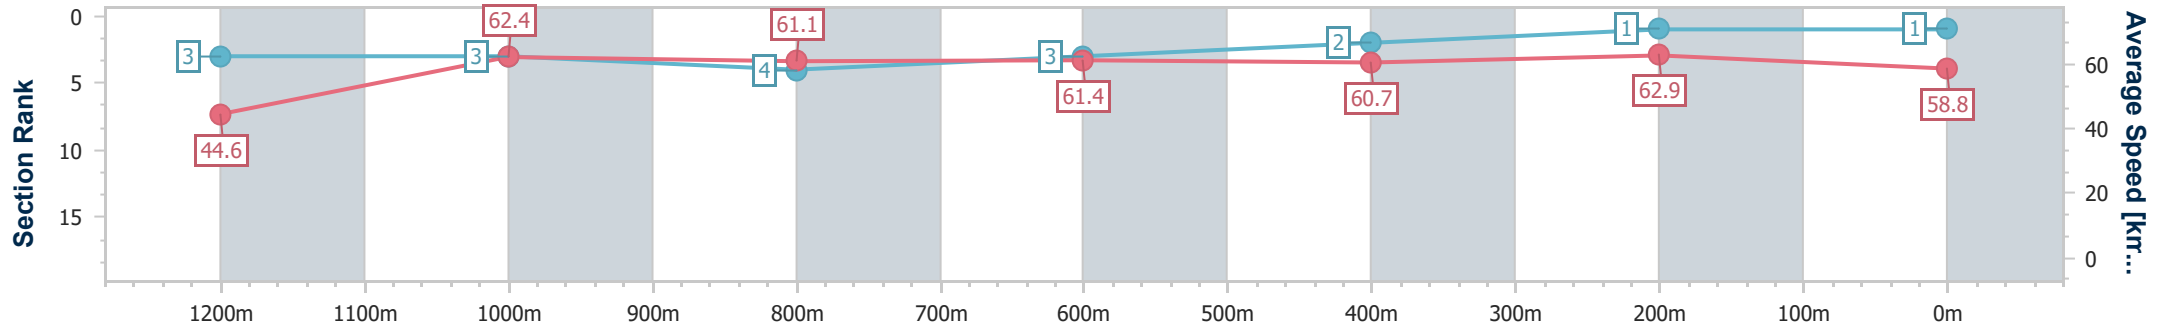

Horse/Jockey Name	Whistling Spirit
Final Rank	1
Fastest Section Time (Section)	0:08.06 (Overall)
Top Speed [km/h] (Section)	63.8 (400m)
Race State	Finished

Sunshine Coast QLD Professional
Race 7: MOBECA INTERNAL LININGS & PARTITIONS
BENCHMARK 58 Handicap - 1300m

20 January 2023 - 20:31

Track Rating: Soft 5, Weather: Overcast, Rail Position: +9m

Section	Overall	1200m	1000m	800m	600m	400m	200m
Section Times	1:18.98 [1] (0:08.06)	1:10.92 [3] (0:11.55)	0:59.37 [3] (0:11.85)	0:47.52 [4] (0:11.86)	0:35.66 [3] (0:11.97)	0:23.69 [2] (0:11.44)	0:12.25 [1] (0:12.25)
Average Speed [km/h]	44.6	62.4	61.1	61.4	60.7	62.9	58.8
Top Speed [km/h]	60.7	63.3	62.4	62.3	61.9	63.8	61.7
Avg. Dist. to Rail [m]	5.0	3.1	2.1	2.0	1.1	2.8	3.5
Avg. Stride Freq. [Hz]	2.1	2.2	2.2	2.1	2.1	2.2	2.2
Avg. Stride Length [m]	6.0	7.9	7.9	8.0	8.0	7.9	7.6