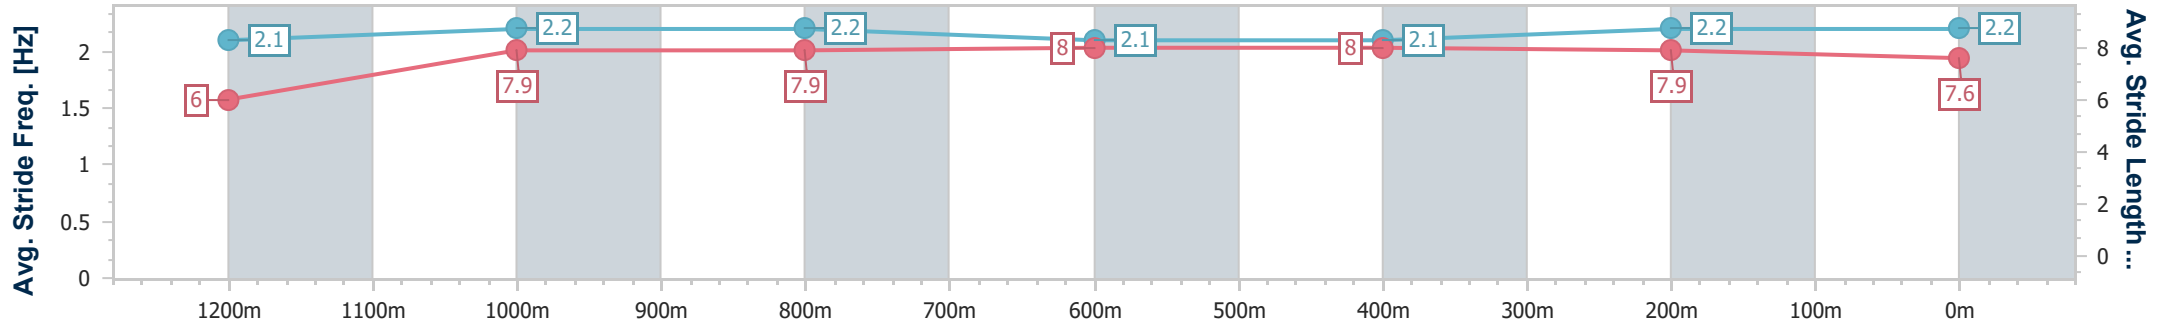

20 January 2023 - 20:31

Track Rating: Soft 5, Weather: Overcast, Rail Position: +9m

Section	Overall	1200m	1000m	800m	600m	400m	200m
Section Times	1:18.98 [1] (0:08.06)	1:10.92 [3] (0:11.55)	0:59.37 [3] (0:11.85)	0:47.52 [4] (0:11.86)	0:35.66 [3] (0:11.97)	0:23.69 [2] (0:11.44)	0:12.25 [1] (0:12.25)
Average Speed [km/h]	44.6	62.4	61.1	61.4	60.7	62.9	58.8
Top Speed [km/h]	60.7	63.3	62.4	62.3	61.9	63.8	61.7
Avg. Dist. to Rail [m]	5.0	3.1	2.1	2.0	1.1	2.8	3.5
Avg. Stride Freq. [Hz]	2.1	2.2	2.2	2.1	2.1	2.2	2.2
Avg. Stride Length [m]	6.0	7.9	7.9	8.0	8.0	7.9	7.6