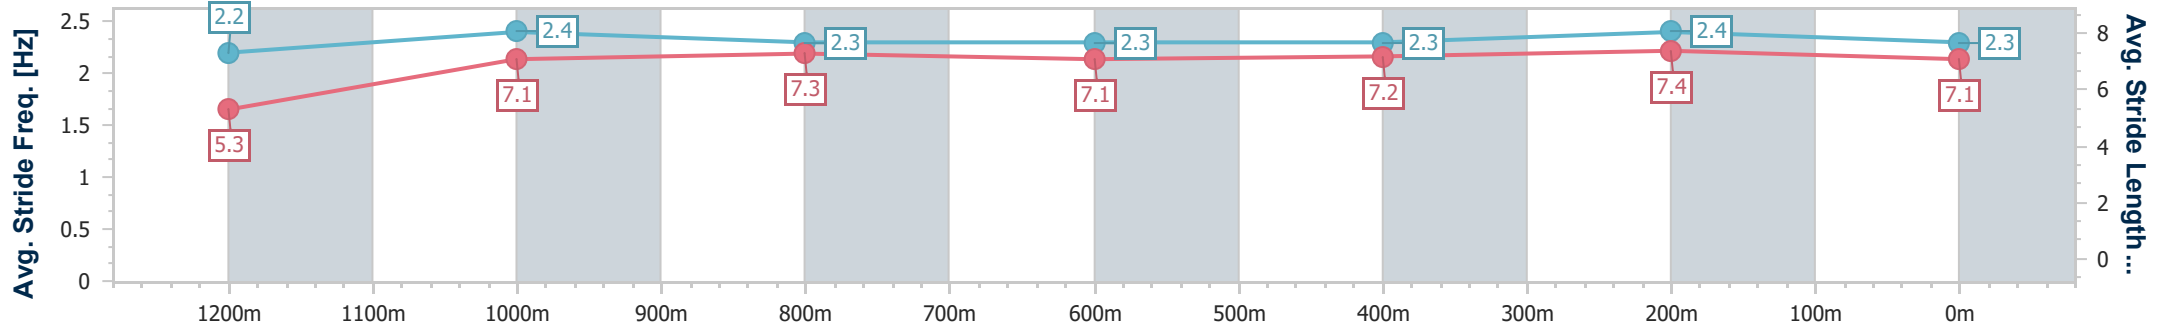

Sunshine Coast QLD Professional
 Race 7: MOBECA INTERNAL LININGS & PARTITIONS
 BENCHMARK 58 Handicap - 1300m

20 January 2023 - 20:31

Track Rating: Soft 5, Weather: Overcast, Rail Position: +9m

Section	Overall	1200m	1000m	800m	600m	400m	200m
Section Times	1:20.09 [9] (0:08.54)	1:11.55 [10] (0:11.61)	0:59.94 [9] (0:11.82)	0:48.12 [9] (0:11.92)	0:36.20 [8] (0:11.86)	0:24.34 [8] (0:11.81)	0:12.53 [10] (0:12.53)
Average Speed [km/h]	42.4	62.0	61.2	60.9	61.1	61.0	57.5
Top Speed [km/h]	60.5	63.3	62.2	63.1	63.1	62.5	59.1
Avg. Dist. to Rail [m]	4.5	1.7	1.6	1.4	1.1	2.0	2.6
Avg. Stride Freq. [Hz]	2.2	2.4	2.3	2.3	2.3	2.3	2.3
Avg. Stride Length [m]	5.4	7.2	7.3	7.3	7.3	7.4	7.1

- [] Ranking at each section and finish
- .-.- No data available at this section
- NA No data available

Horse/Jockey Name	Expensive To Keep
Final Rank	10
Fastest Section Time (Section)	0:08.54 (Overall)
Top Speed [km/h] (Section)	64.6 (400m)
Race State	Finished

Sunshine Coast QLD Professional
 Race 7: MOBECA INTERNAL LININGS & PARTITIONS
 BENCHMARK 58 Handicap - 1300m

20 January 2023 - 20:31

Track Rating: Soft 5, Weather: Overcast, Rail Position: +9m

Section	Overall	1200m	1000m	800m	600m	400m	200m
Section Times	1:20.20 [10] (0:08.54)	1:11.66 [9] (0:11.95)	0:59.71 [13] (0:11.93)	0:47.78 [13] (0:12.22)	0:35.56 [13] (0:12.02)	0:23.54 [13] (0:11.36)	0:12.18 [13] (0:12.18)
Average Speed [km/h]	42.1	60.3	61.0	59.7	60.0	63.4	59.1
Top Speed [km/h]	56.2	62.3	62.8	61.5	60.7	64.6	61.2
Avg. Dist. to Rail [m]	10.7	4.8	3.4	2.3	0.6	0.7	4.2
Avg. Stride Freq. [Hz]	2.2	2.4	2.3	2.3	2.3	2.4	2.3
Avg. Stride Length [m]	5.3	7.1	7.3	7.1	7.2	7.4	7.1