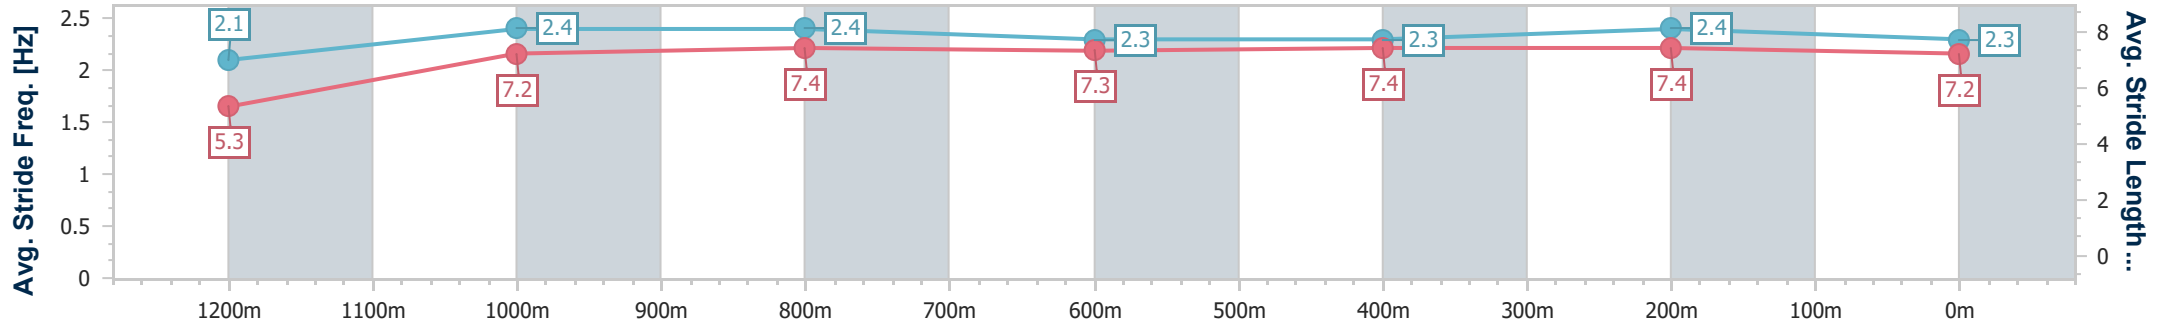

Sunshine Coast QLD Professional
 Race 7: MOBECA INTERNAL LININGS & PARTITIONS
 BENCHMARK 58 Handicap - 1300m

20 January 2023 - 20:31

Track Rating: Soft 5, Weather: Overcast, Rail Position: +9m

Section	Overall	1200m	1000m	800m	600m	400m	200m
Section Times	1:19.89 [7] (0:08.23)	1:11.66 [5] (0:11.63)	1:00.03 [5] (0:11.85)	0:48.18 [6] (0:11.85)	0:36.33 [5] (0:11.96)	0:24.37 [5] (0:11.87)	0:12.50 [7] (0:12.50)
Average Speed [km/h]	43.7	61.9	61.2	61.3	60.3	60.7	57.5
Top Speed [km/h]	59.7	62.8	62.0	62.2	62.1	61.9	59.6
Avg. Dist. to Rail [m]	3.3	2.9	2.1	1.2	0.7	0.7	1.5
Avg. Stride Freq. [Hz]	2.2	2.4	2.3	2.3	2.3	2.3	2.3
Avg. Stride Length [m]	5.5	7.3	7.5	7.5	7.4	7.3	7.1

- [] Ranking at each section and finish
- .-.- No data available at this section
- NA No data available

Horse/Jockey Name	Out Back Boom
Final Rank	8
Fastest Section Time (Section)	0:08.79 (Overall)
Top Speed [km/h] (Section)	64.6 (400m)
Race State	Finished

Sunshine Coast QLD Professional
 Race 7: MOBECA INTERNAL LININGS & PARTITIONS
 BENCHMARK 58 Handicap - 1300m

20 January 2023 - 20:31

Track Rating: Soft 5, Weather: Overcast, Rail Position: +9m

Section	Overall	1200m	1000m	800m	600m	400m	200m
Section Times	1:19.92 [8] (0:08.79)	1:11.13 [13] (0:11.61)	0:59.52 [11] (0:11.63)	0:47.89 [10] (0:12.15)	0:35.74 [11] (0:12.00)	0:23.74 [11] (0:11.45)	0:12.29 [11] (0:12.29)
Average Speed [km/h]	41.0	62.0	62.6	60.6	60.7	62.9	58.6
Top Speed [km/h]	58.4	64.0	63.8	62.7	62.6	64.6	61.5
Avg. Dist. to Rail [m]	12.8	7.4	4.1	3.8	2.4	4.8	5.5
Avg. Stride Freq. [Hz]	2.1	2.4	2.4	2.3	2.3	2.4	2.3
Avg. Stride Length [m]	5.3	7.2	7.4	7.3	7.4	7.4	7.2