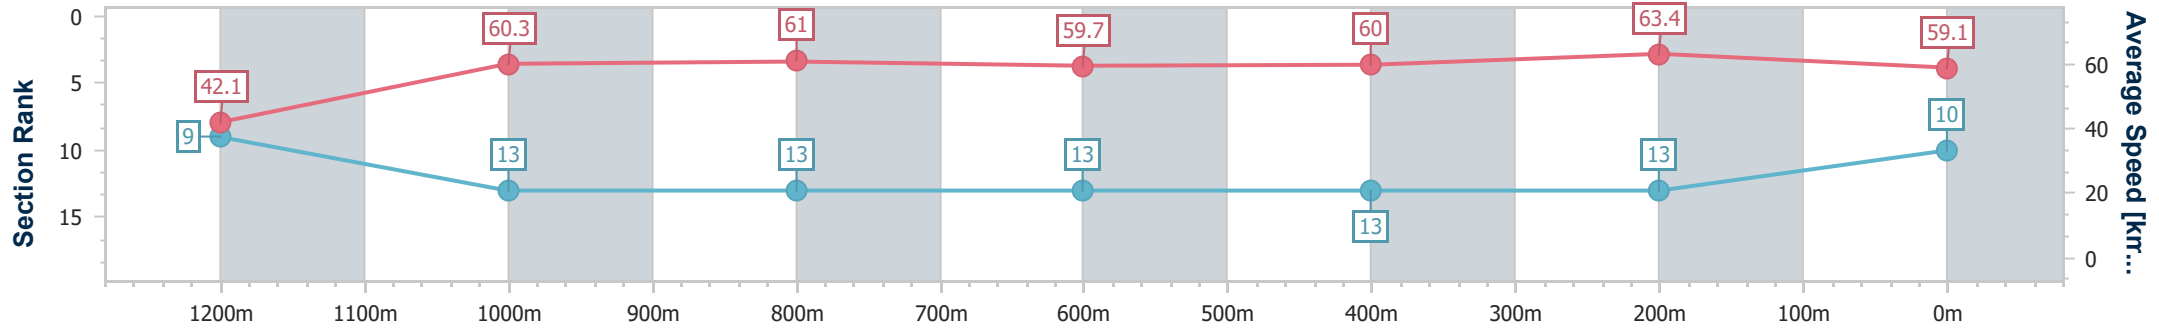

Sunshine Coast QLD Professional
 Race 7: MOBECA INTERNAL LININGS & PARTITIONS
 BENCHMARK 58 Handicap - 1300m

20 January 2023 - 20:31

Track Rating: Soft 5, Weather: Overcast, Rail Position: +9m

Section	Overall	1200m	1000m	800m	600m	400m	200m
Section Times	1:20.09 [9] (0:08.54)	1:11.55 [10] (0:11.61)	0:59.94 [9] (0:11.82)	0:48.12 [9] (0:11.92)	0:36.20 [8] (0:11.86)	0:24.34 [8] (0:11.81)	0:12.53 [10] (0:12.53)
Average Speed [km/h]	42.4	62.0	61.2	60.9	61.1	61.0	57.5
Top Speed [km/h]	60.5	63.3	62.2	63.1	63.1	62.5	59.1
Avg. Dist. to Rail [m]	4.5	1.7	1.6	1.4	1.1	2.0	2.6
Avg. Stride Freq. [Hz]	2.2	2.4	2.3	2.3	2.3	2.3	2.3
Avg. Stride Length [m]	5.4	7.2	7.3	7.3	7.3	7.4	7.1

- [] Ranking at each section and finish
- .-.- No data available at this section
- NA No data available

Horse/Jockey Name	Expensive To Keep
Final Rank	10
Fastest Section Time (Section)	0:08.54 (Overall)
Top Speed [km/h] (Section)	64.6 (400m)
Race State	Finished

Sunshine Coast QLD Professional
 Race 7: MOBECA INTERNAL LININGS & PARTITIONS
 BENCHMARK 58 Handicap - 1300m

20 January 2023 - 20:31

Track Rating: Soft 5, Weather: Overcast, Rail Position: +9m

Section	Overall	1200m	1000m	800m	600m	400m	200m
Section Times	1:20.20 [10] (0:08.54)	1:11.66 [9] (0:11.95)	0:59.71 [13] (0:11.93)	0:47.78 [13] (0:12.22)	0:35.56 [13] (0:12.02)	0:23.54 [13] (0:11.36)	0:12.18 [13] (0:12.18)
Average Speed [km/h]	42.1	60.3	61.0	59.7	60.0	63.4	59.1
Top Speed [km/h]	56.2	62.3	62.8	61.5	60.7	64.6	61.2
Avg. Dist. to Rail [m]	10.7	4.8	3.4	2.3	0.6	0.7	4.2
Avg. Stride Freq. [Hz]	2.2	2.4	2.3	2.3	2.3	2.4	2.3
Avg. Stride Length [m]	5.3	7.1	7.3	7.1	7.2	7.4	7.1