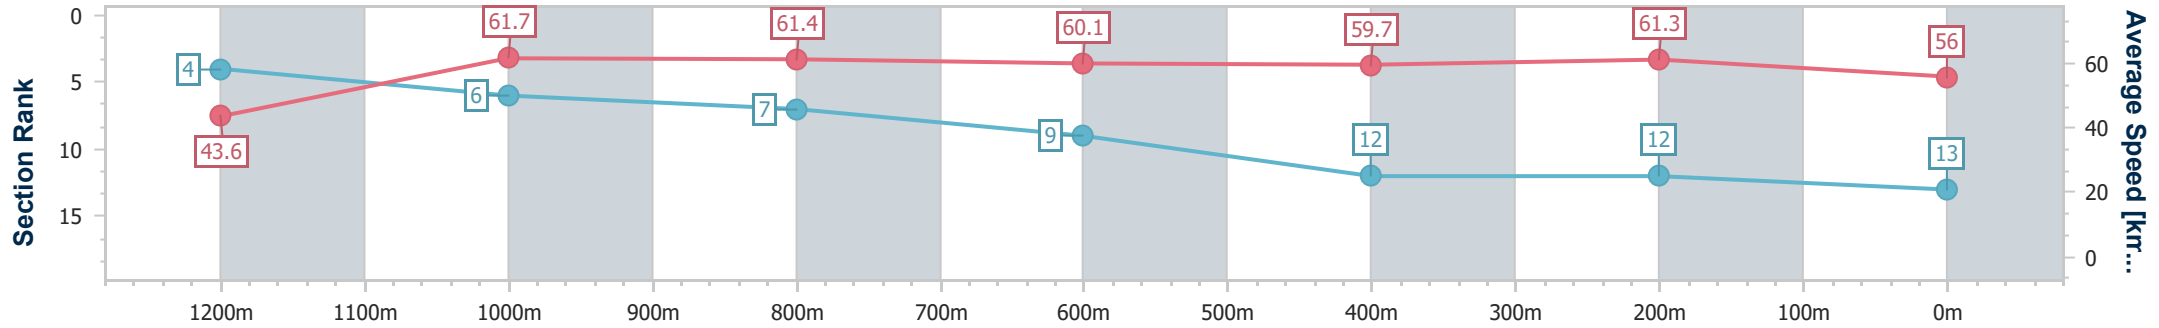

Sunshine Coast QLD Professional
 Race 7: MOBECA INTERNAL LININGS & PARTITIONS
 BENCHMARK 58 Handicap - 1300m

20 January 2023 - 20:31

Track Rating: Soft 5, Weather: Overcast, Rail Position: +9m

Section	Overall	1200m	1000m	800m	600m	400m	200m
Section Times	1:20.46 [12] (0:08.69)	1:11.77 [11] (0:11.20)	1:00.57 [7] (0:11.41)	0:49.16 [3] (0:11.94)	0:37.22 [2] (0:12.13)	0:25.09 [4] (0:12.08)	0:13.01 [9] (0:13.01)
Average Speed [km/h]	41.4	64.3	63.9	61.3	59.6	59.7	55.3
Top Speed [km/h]	60.9	65.8	65.2	63.1	61.0	60.3	58.4
Avg. Dist. to Rail [m]	11.3	8.7	5.4	2.8	0.9	2.1	3.3
Avg. Stride Freq. [Hz]	2.0	2.4	2.4	2.3	2.3	2.3	2.2
Avg. Stride Length [m]	5.6	7.4	7.5	7.4	7.3	7.2	6.9

- [] Ranking at each section and finish
- .-.- No data available at this section
- NA No data available

Horse/Jockey Name	Divenire
Final Rank	13
Fastest Section Time (Section)	0:08.21 (Overall)
Top Speed [km/h] (Section)	63.7 (600m)
Race State	Finished

Sunshine Coast QLD Professional
 Race 7: MOBECA INTERNAL LININGS & PARTITIONS
 BENCHMARK 58 Handicap - 1300m

20 January 2023 - 20:31

Track Rating: Soft 5, Weather: Overcast, Rail Position: +9m

Section	Overall	1200m	1000m	800m	600m	400m	200m
Section Times	1:20.88 [13] (0:08.21)	1:12.67 [4] (0:11.68)	1:00.99 [6] (0:11.86)	0:49.13 [7] (0:12.25)	0:36.88 [9] (0:12.28)	0:24.60 [12] (0:11.74)	0:12.86 [12] (0:12.86)
Average Speed [km/h]	43.6	61.7	61.4	60.1	59.7	61.3	56.0
Top Speed [km/h]	59.1	62.8	62.3	61.7	63.7	63.0	60.5
Avg. Dist. to Rail [m]	6.7	5.1	4.1	3.9	2.9	5.0	5.3
Avg. Stride Freq. [Hz]	2.3	2.5	2.5	2.4	2.4	2.5	2.4
Avg. Stride Length [m]	5.2	6.8	6.9	6.9	6.7	6.9	6.5