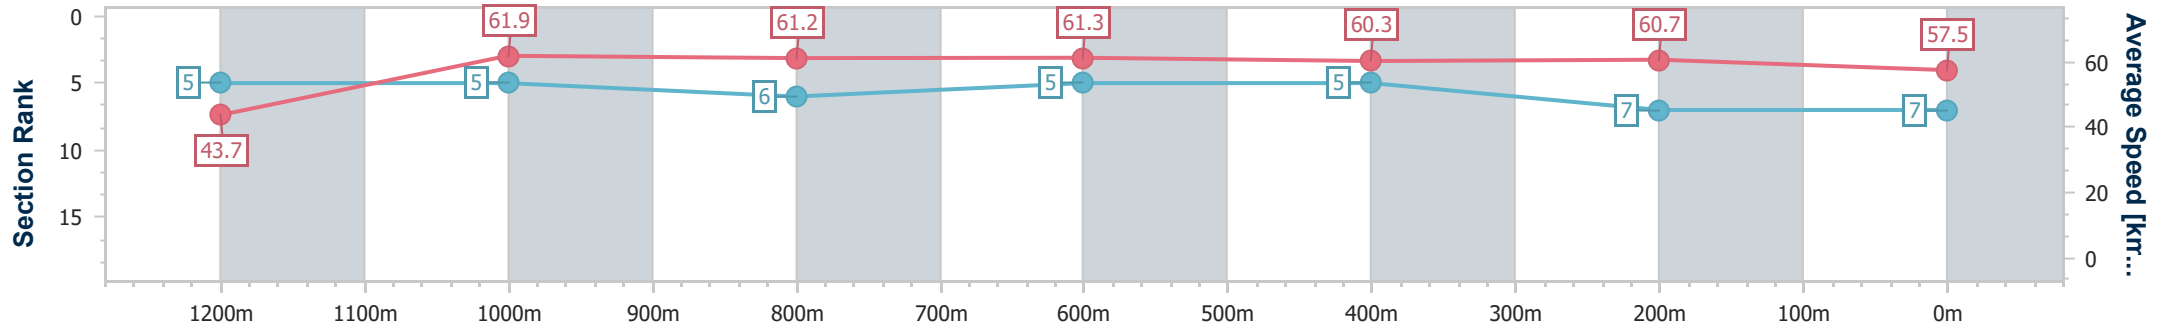

- [] Ranking at each section and finish
- .-.- No data available at this section
- NA No data available

Horse/Jockey Name	Hell Of A Prince
Final Rank	7
Fastest Section Time (Section)	0:08.23 (Overall)
Top Speed [km/h] (Section)	62.8 (1200m)
Race State	Finished

Sunshine Coast QLD Professional
 Race 7: MOBECA INTERNAL LININGS & PARTITIONS
 BENCHMARK 58 Handicap - 1300m

20 January 2023 - 20:31

Track Rating: Soft 5, Weather: Overcast, Rail Position: +9m

Section	Overall	1200m	1000m	800m	600m	400m	200m
Section Times	1:19.89 [7] (0:08.23)	1:11.66 [5] (0:11.63)	1:00.03 [5] (0:11.85)	0:48.18 [6] (0:11.85)	0:36.33 [5] (0:11.96)	0:24.37 [5] (0:11.87)	0:12.50 [7] (0:12.50)
Average Speed [km/h]	43.7	61.9	61.2	61.3	60.3	60.7	57.5
Top Speed [km/h]	59.7	62.8	62.0	62.2	62.1	61.9	59.6
Avg. Dist. to Rail [m]	3.3	2.9	2.1	1.2	0.7	0.7	1.5
Avg. Stride Freq. [Hz]	2.2	2.4	2.3	2.3	2.3	2.3	2.3
Avg. Stride Length [m]	5.5	7.3	7.5	7.5	7.4	7.3	7.1