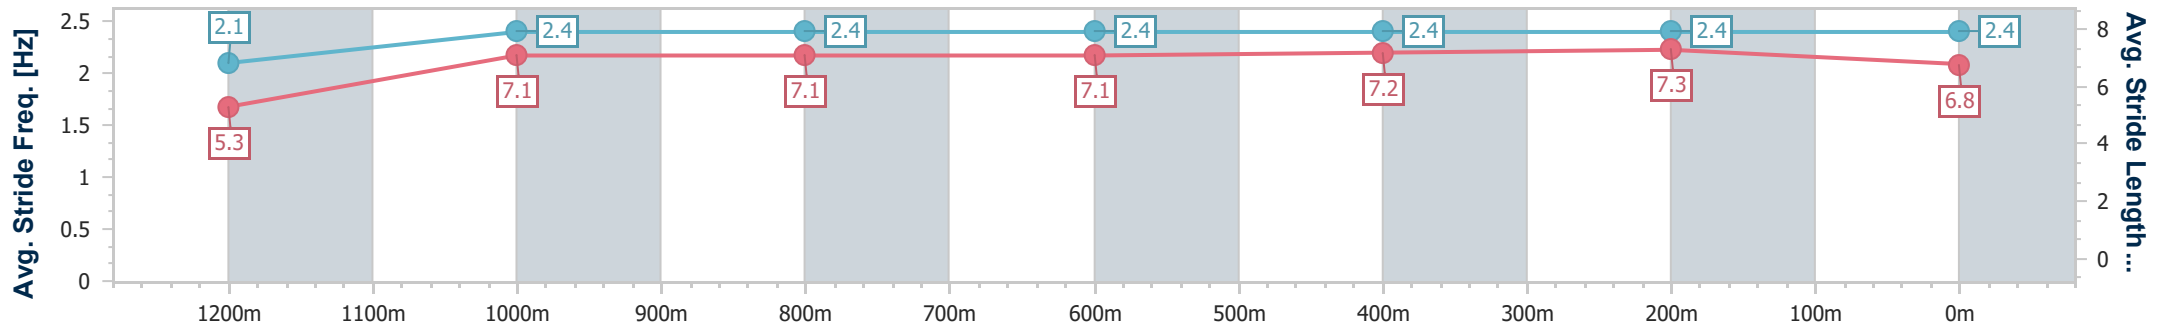

Sunshine Coast QLD Professional
Race 7: MOBECA INTERNAL LININGS & PARTITIONS
BENCHMARK 58 Handicap - 1300m

20 January 2023 - 20:31

Track Rating: Soft 5, Weather: Overcast, Rail Position: +9m

Section	Overall	1200m	1000m	800m	600m	400m	200m
Section Times	1:19.73 [5] (0:08.27)	1:11.46 [7] (0:11.54)	0:59.92 [4] (0:11.72)	0:48.20 [5] (0:12.12)	0:36.08 [6] (0:11.98)	0:24.10 [6] (0:11.65)	0:12.45 [5] (0:12.45)
Average Speed [km/h]	43.7	62.4	61.5	59.9	60.4	61.8	57.9
Top Speed [km/h]	61.6	64.0	63.2	61.1	62.5	62.9	61.3
Avg. Dist. to Rail [m]	3.4	2.4	1.4	1.5	0.9	3.2	4.6
Avg. Stride Freq. [Hz]	2.3	2.3	2.2	2.2	2.2	2.3	2.2
Avg. Stride Length [m]	5.3	7.5	7.6	7.5	7.5	7.5	7.3

- [] Ranking at each section and finish
- .-.- No data available at this section
- NA No data available

Horse/Jockey Name	Unlikelyoccurrence
Final Rank	6
Fastest Section Time (Section)	0:08.77 (Overall)
Top Speed [km/h] (Section)	64.5 (600m)
Race State	Finished

Sunshine Coast QLD Professional
Race 7: MOBECA INTERNAL LININGS & PARTITIONS
BENCHMARK 58 Handicap - 1300m

20 January 2023 - 20:31

Track Rating: Soft 5, Weather: Overcast, Rail Position: +9m

Section	Overall	1200m	1000m	800m	600m	400m	200m
Section Times	1:19.84 [6] (0:08.77)	1:11.07 [12] (0:11.63)	0:59.44 [12] (0:11.75)	0:47.69 [12] (0:12.12)	0:35.57 [12] (0:11.72)	0:23.85 [10] (0:11.46)	0:12.39 [8]
Average Speed [km/h]	41.1	62.0	61.7	60.9	62.6	62.8	58.1
Top Speed [km/h]	59.0	63.9	63.6	62.7	64.5	63.7	61.0
Avg. Dist. to Rail [m]	7.7	3.4	2.5	4.4	3.2	1.5	0.7
Avg. Stride Freq. [Hz]	2.1	2.4	2.4	2.4	2.4	2.4	2.4
Avg. Stride Length [m]	5.3	7.1	7.1	7.1	7.2	7.3	6.8