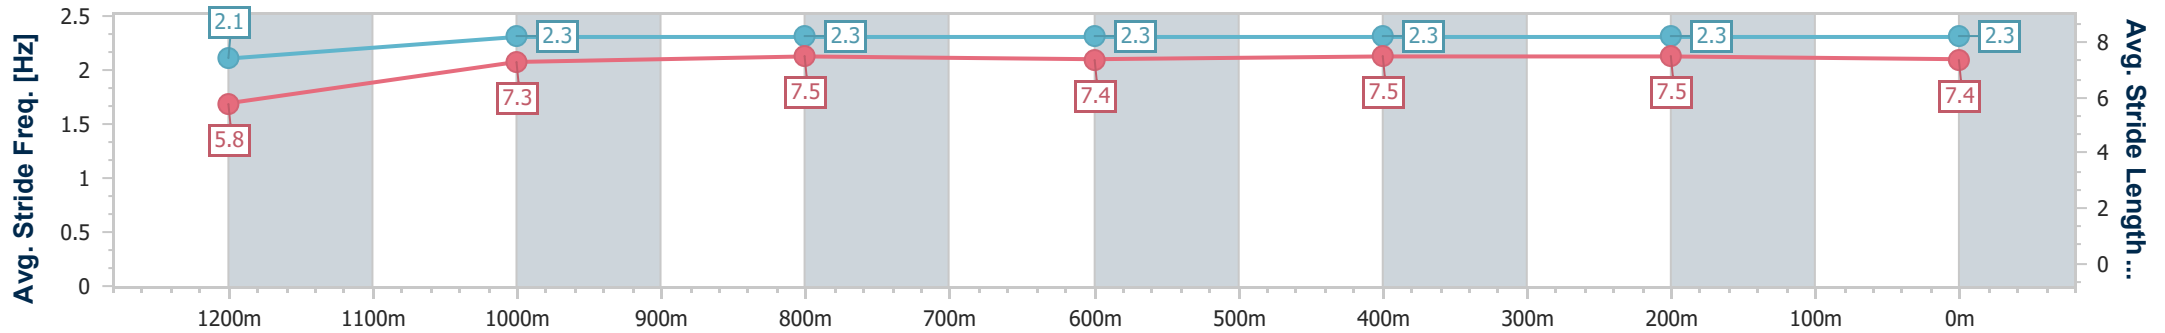

Sunshine Coast QLD Professional
 Race 7: MOBECA INTERNAL LININGS & PARTITIONS
 BENCHMARK 58 Handicap - 1300m

20 January 2023 - 20:31

Track Rating: Soft 5, Weather: Overcast, Rail Position: +9m

Section	Overall	1200m	1000m	800m	600m	400m	200m
Section Times	1:19.27 [3] (0:08.25)	1:11.02 [6] (0:11.81)	0:59.21 [8] (0:11.77)	0:47.44 [8] (0:12.02)	0:35.42 [7] (0:11.84)	0:23.58 [7] (0:11.64)	0:11.94 [6] (0:11.94)
Average Speed [km/h]	43.4	61.1	61.7	60.7	62.0	61.9	60.3
Top Speed [km/h]	58.1	63.2	63.7	62.7	63.8	62.4	61.9
Avg. Dist. to Rail [m]	8.6	5.8	3.2	2.4	3.3	5.4	6.5
Avg. Stride Freq. [Hz]	2.1	2.3	2.3	2.3	2.3	2.3	2.3
Avg. Stride Length [m]	5.8	7.3	7.5	7.4	7.5	7.5	7.4