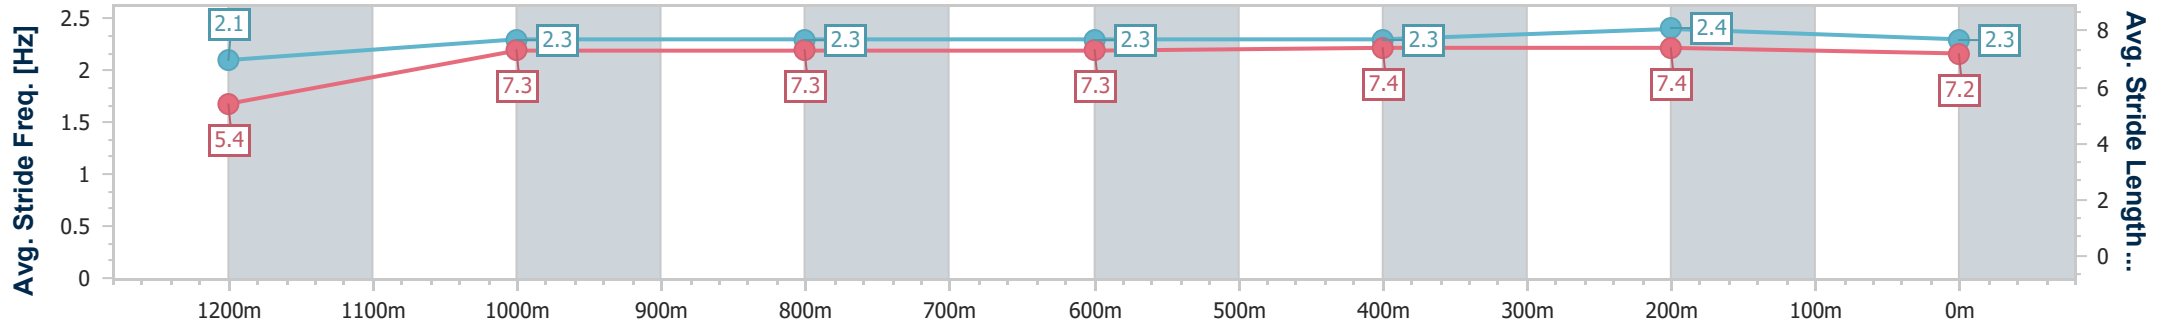

Horse/Jockey Name	Fastling
Final Rank	2
Fastest Section Time (Section)	0:08.53 (Overall)
Top Speed [km/h] (Section)	63.9 (400m)
Race State	Finished

Sunshine Coast QLD Professional
Race 7: MOBECA INTERNAL LININGS & PARTITIONS
BENCHMARK 58 Handicap - 1300m

20 January 2023 - 20:31

Track Rating: Soft 5, Weather: Overcast, Rail Position: +9m

Section	Overall	1200m	1000m	800m	600m	400m	200m
Section Times	1:19.17 [2] (0:08.53)	1:10.64 [8] (0:11.70)	0:58.94 [10] (0:11.81)	0:47.13 [11] (0:12.07)	0:35.06 [10] (0:11.73)	0:23.33 [9] (0:11.43)	0:11.90 [4] (0:11.90)
Average Speed [km/h]	42.2	61.6	61.6	60.4	62.0	63.0	60.5
Top Speed [km/h]	59.0	62.8	62.5	61.6	63.1	63.9	62.9
Avg. Dist. to Rail [m]	6.9	3.6	3.2	2.1	1.7	2.9	1.8
Avg. Stride Freq. [Hz]	2.1	2.3	2.3	2.3	2.3	2.4	2.3
Avg. Stride Length [m]	5.4	7.3	7.3	7.3	7.4	7.4	7.2

- [ ] Ranking at each section and finish
- -.-.- No data available at this section
- NA No data available