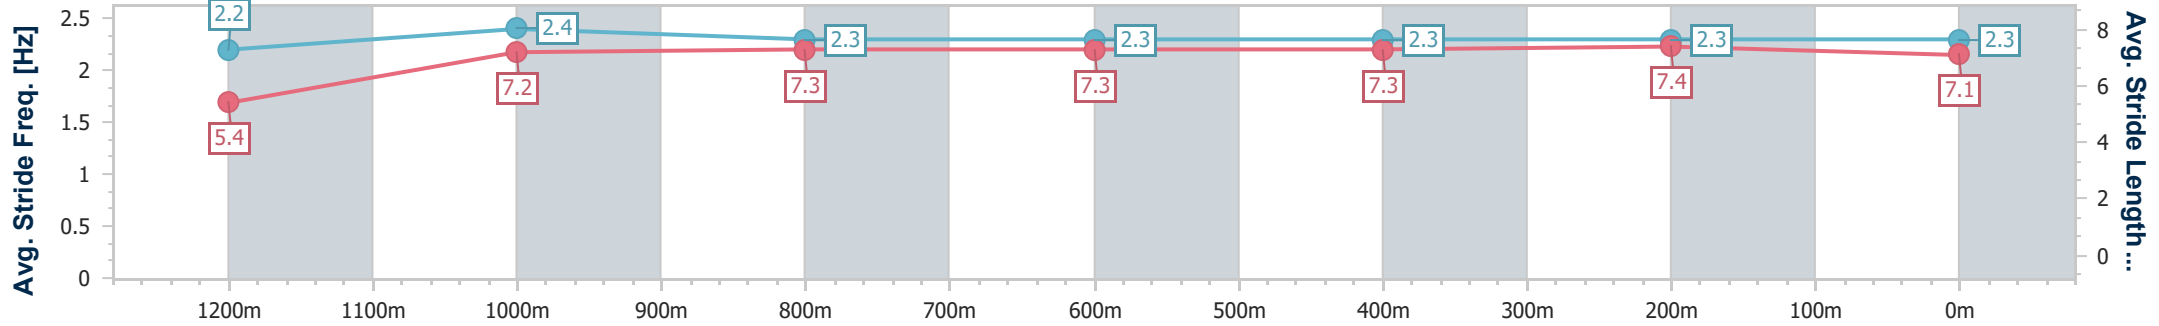

Sunshine Coast QLD Professional
 Race 7: MOBECA INTERNAL LININGS & PARTITIONS
 BENCHMARK 58 Handicap - 1300m

20 January 2023 - 20:31

Track Rating: Soft 5, Weather: Overcast, Rail Position: +9m

Section	Overall	1200m	1000m	800m	600m	400m	200m
Section Times	1:19.92 [8] (0:08.79)	1:11.13 [13] (0:11.61)	0:59.52 [11] (0:11.63)	0:47.89 [10] (0:12.15)	0:35.74 [11] (0:12.00)	0:23.74 [11] (0:11.45)	0:12.29 [11] (0:12.29)
Average Speed [km/h]	41.0	62.0	62.6	60.6	60.7	62.9	58.6
Top Speed [km/h]	58.4	64.0	63.8	62.7	62.6	64.6	61.5
Avg. Dist. to Rail [m]	12.8	7.4	4.1	3.8	2.4	4.8	5.5
Avg. Stride Freq. [Hz]	2.1	2.4	2.4	2.3	2.3	2.4	2.3
Avg. Stride Length [m]	5.3	7.2	7.4	7.3	7.4	7.4	7.2

- [] Ranking at each section and finish
- .-.- No data available at this section
- NA No data available

Horse/Jockey Name	Amber Blonde
Final Rank	9
Fastest Section Time (Section)	0:08.54 (Overall)
Top Speed [km/h] (Section)	63.3 (1200m)
Race State	Finished

Sunshine Coast QLD Professional
 Race 7: MOBECA INTERNAL LININGS & PARTITIONS
 BENCHMARK 58 Handicap - 1300m

20 January 2023 - 20:31

Track Rating: Soft 5, Weather: Overcast, Rail Position: +9m

Section	Overall	1200m	1000m	800m	600m	400m	200m
Section Times	1:20.09 [9] (0:08.54)	1:11.55 [10] (0:11.61)	0:59.94 [9] (0:11.82)	0:48.12 [9] (0:11.92)	0:36.20 [8] (0:11.86)	0:24.34 [8] (0:11.81)	0:12.53 [10] (0:12.53)
Average Speed [km/h]	42.4	62.0	61.2	60.9	61.1	61.0	57.5
Top Speed [km/h]	60.5	63.3	62.2	63.1	63.1	62.5	59.1
Avg. Dist. to Rail [m]	4.5	1.7	1.6	1.4	1.1	2.0	2.6
Avg. Stride Freq. [Hz]	2.2	2.4	2.3	2.3	2.3	2.3	2.3
Avg. Stride Length [m]	5.4	7.2	7.3	7.3	7.3	7.4	7.1