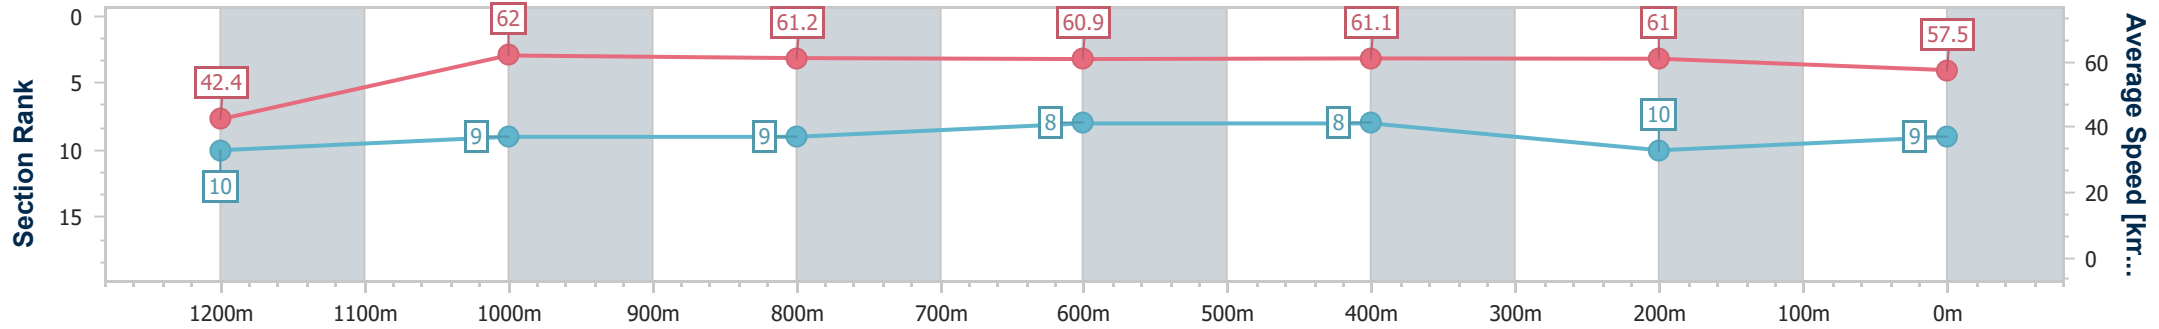

Sunshine Coast QLD Professional
 Race 7: MOBECA INTERNAL LININGS & PARTITIONS
 BENCHMARK 58 Handicap - 1300m

20 January 2023 - 20:31

Track Rating: Soft 5, Weather: Overcast, Rail Position: +9m

Section	Overall	1200m	1000m	800m	600m	400m	200m
Section Times	1:19.92 [8] (0:08.79)	1:11.13 [13] (0:11.61)	0:59.52 [11] (0:11.63)	0:47.89 [10] (0:12.15)	0:35.74 [11] (0:12.00)	0:23.74 [11] (0:11.45)	0:12.29 [11] (0:12.29)
Average Speed [km/h]	41.0	62.0	62.6	60.6	60.7	62.9	58.6
Top Speed [km/h]	58.4	64.0	63.8	62.7	62.6	64.6	61.5
Avg. Dist. to Rail [m]	12.8	7.4	4.1	3.8	2.4	4.8	5.5
Avg. Stride Freq. [Hz]	2.1	2.4	2.4	2.3	2.3	2.4	2.3
Avg. Stride Length [m]	5.3	7.2	7.4	7.3	7.4	7.4	7.2

- [] Ranking at each section and finish
- .-.- No data available at this section
- NA No data available

Horse/Jockey Name	Amber Blonde
Final Rank	9
Fastest Section Time (Section)	0:08.54 (Overall)
Top Speed [km/h] (Section)	63.3 (1200m)
Race State	Finished

Sunshine Coast QLD Professional
 Race 7: MOBECA INTERNAL LININGS & PARTITIONS
 BENCHMARK 58 Handicap - 1300m

20 January 2023 - 20:31

Track Rating: Soft 5, Weather: Overcast, Rail Position: +9m

Section	Overall	1200m	1000m	800m	600m	400m	200m
Section Times	1:20.09 [9] (0:08.54)	1:11.55 [10] (0:11.61)	0:59.94 [9] (0:11.82)	0:48.12 [9] (0:11.92)	0:36.20 [8] (0:11.86)	0:24.34 [8] (0:11.81)	0:12.53 [10] (0:12.53)
Average Speed [km/h]	42.4	62.0	61.2	60.9	61.1	61.0	57.5
Top Speed [km/h]	60.5	63.3	62.2	63.1	63.1	62.5	59.1
Avg. Dist. to Rail [m]	4.5	1.7	1.6	1.4	1.1	2.0	2.6
Avg. Stride Freq. [Hz]	2.2	2.4	2.3	2.3	2.3	2.3	2.3
Avg. Stride Length [m]	5.4	7.2	7.3	7.3	7.3	7.4	7.1