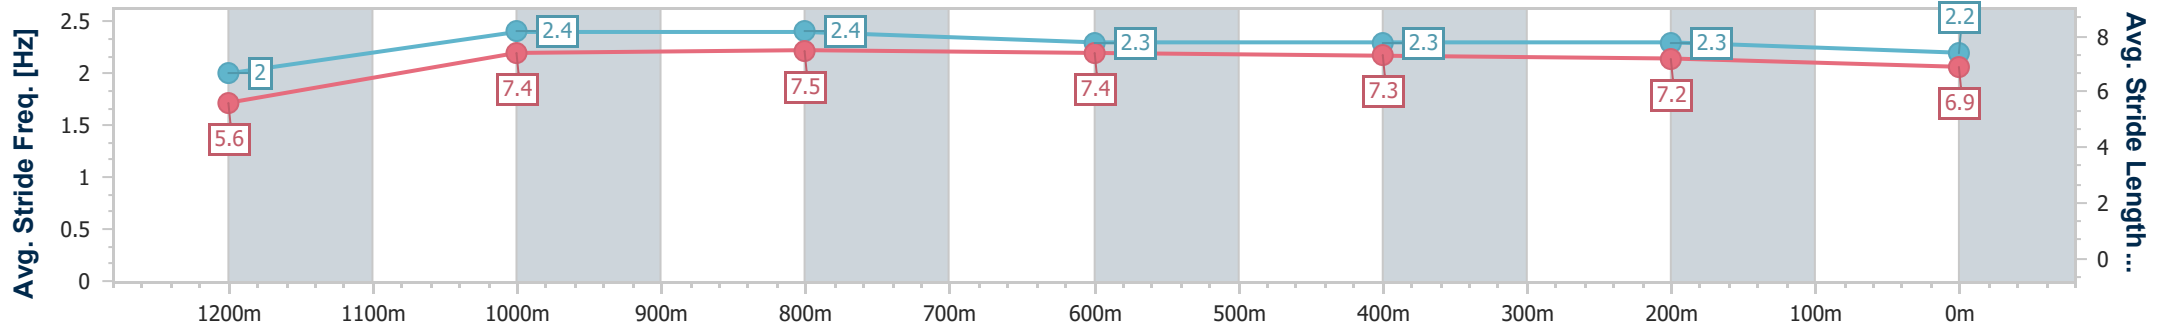

Sunshine Coast QLD Professional
 Race 7: MOBECA INTERNAL LININGS & PARTITIONS
 BENCHMARK 58 Handicap - 1300m

20 January 2023 - 20:31

Track Rating: Soft 5, Weather: Overcast, Rail Position: +9m

Section	Overall	1200m	1000m	800m	600m	400m	200m
Section Times	1:20.34 [11] (0:08.03)	1:12.31 [1] (0:11.41)	1:00.90 [1] (0:11.76)	0:49.14 [1] (0:11.84)	0:37.30 [1] (0:12.05)	0:25.25 [1] (0:12.05)	0:13.20 [3] (0:13.20)
Average Speed [km/h]	44.9	63.2	61.5	61.1	60.1	59.8	54.5
Top Speed [km/h]	62.8	64.9	63.6	62.0	60.7	60.8	57.8
Avg. Dist. to Rail [m]	10.0	4.7	1.8	1.2	0.8	0.4	0.3
Avg. Stride Freq. [Hz]	2.2	2.4	2.3	2.3	2.3	2.3	2.2
Avg. Stride Length [m]	5.7	7.5	7.5	7.4	7.3	7.2	7.0

- [] Ranking at each section and finish
- .-.- No data available at this section
- NA No data available

Horse/Jockey Name	Federal Agent
Final Rank	12
Fastest Section Time (Section)	0:08.69 (Overall)
Top Speed [km/h] (Section)	65.8 (1200m)
Race State	Finished

Sunshine Coast QLD Professional
 Race 7: MOBECA INTERNAL LININGS & PARTITIONS
 BENCHMARK 58 Handicap - 1300m

20 January 2023 - 20:31

Track Rating: Soft 5, Weather: Overcast, Rail Position: +9m

Section	Overall	1200m	1000m	800m	600m	400m	200m
Section Times	1:20.46 [12] (0:08.69)	1:11.77 [11] (0:11.20)	1:00.57 [7] (0:11.41)	0:49.16 [3] (0:11.94)	0:37.22 [2] (0:12.13)	0:25.09 [4] (0:12.08)	0:13.01 [9] (0:13.01)
Average Speed [km/h]	41.4	64.3	63.9	61.3	59.6	59.7	55.3
Top Speed [km/h]	60.9	65.8	65.2	63.1	61.0	60.3	58.4
Avg. Dist. to Rail [m]	11.3	8.7	5.4	2.8	0.9	2.1	3.3
Avg. Stride Freq. [Hz]	2.0	2.4	2.4	2.3	2.3	2.3	2.2
Avg. Stride Length [m]	5.6	7.4	7.5	7.4	7.3	7.2	6.9