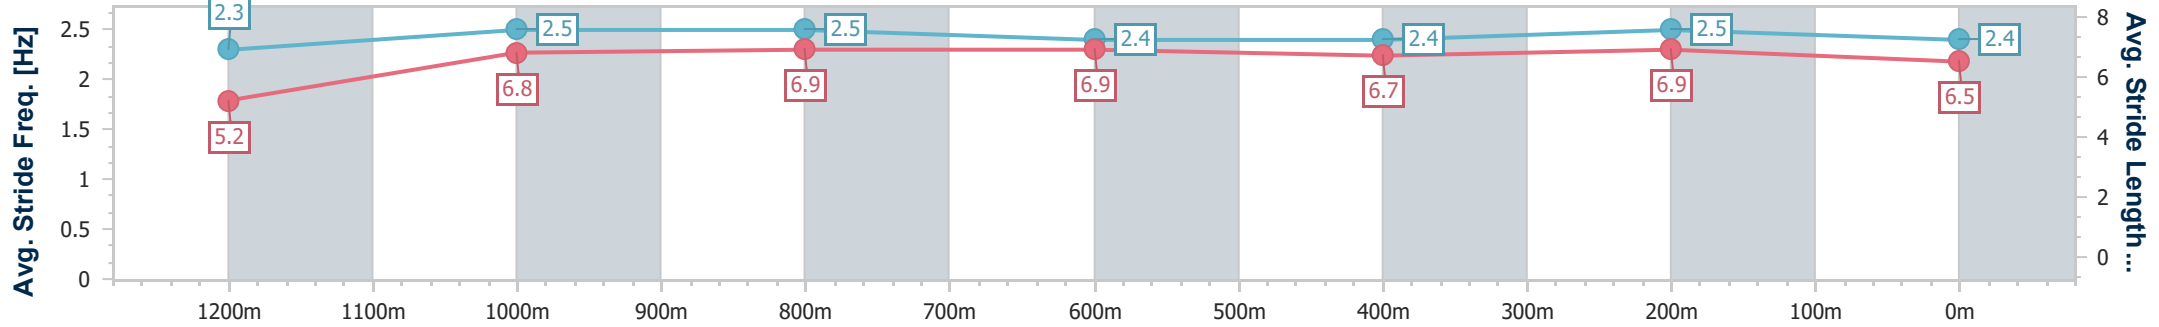

Sunshine Coast QLD Professional
 Race 7: MOBECA INTERNAL LININGS & PARTITIONS
 BENCHMARK 58 Handicap - 1300m

20 January 2023 - 20:31

Track Rating: Soft 5, Weather: Overcast, Rail Position: +9m

Section	Overall	1200m	1000m	800m	600m	400m	200m
Section Times	1:20.46 [12] (0:08.69)	1:11.77 [11] (0:11.20)	1:00.57 [7] (0:11.41)	0:49.16 [3] (0:11.94)	0:37.22 [2] (0:12.13)	0:25.09 [4] (0:12.08)	0:13.01 [9] (0:13.01)
Average Speed [km/h]	41.4	64.3	63.9	61.3	59.6	59.7	55.3
Top Speed [km/h]	60.9	65.8	65.2	63.1	61.0	60.3	58.4
Avg. Dist. to Rail [m]	11.3	8.7	5.4	2.8	0.9	2.1	3.3
Avg. Stride Freq. [Hz]	2.0	2.4	2.4	2.3	2.3	2.3	2.2
Avg. Stride Length [m]	5.6	7.4	7.5	7.4	7.3	7.2	6.9

Sunshine Coast QLD Professional
 Race 7: MOBECA INTERNAL LININGS & PARTITIONS
 BENCHMARK 58 Handicap - 1300m

20 January 2023 - 20:31

Track Rating: Soft 5, Weather: Overcast, Rail Position: +9m

Section	Overall	1200m	1000m	800m	600m	400m	200m
Section Times	1:20.88 [13] (0:08.21)	1:12.67 [4] (0:11.68)	1:00.99 [6] (0:11.86)	0:49.13 [7] (0:12.25)	0:36.88 [9] (0:12.28)	0:24.60 [12] (0:11.74)	0:12.86 [12] (0:12.86)
Average Speed [km/h]	43.6	61.7	61.4	60.1	59.7	61.3	56.0
Top Speed [km/h]	59.1	62.8	62.3	61.7	63.7	63.0	60.5
Avg. Dist. to Rail [m]	6.7	5.1	4.1	3.9	2.9	5.0	5.3
Avg. Stride Freq. [Hz]	2.3	2.5	2.5	2.4	2.4	2.5	2.4
Avg. Stride Length [m]	5.2	6.8	6.9	6.9	6.7	6.9	6.5