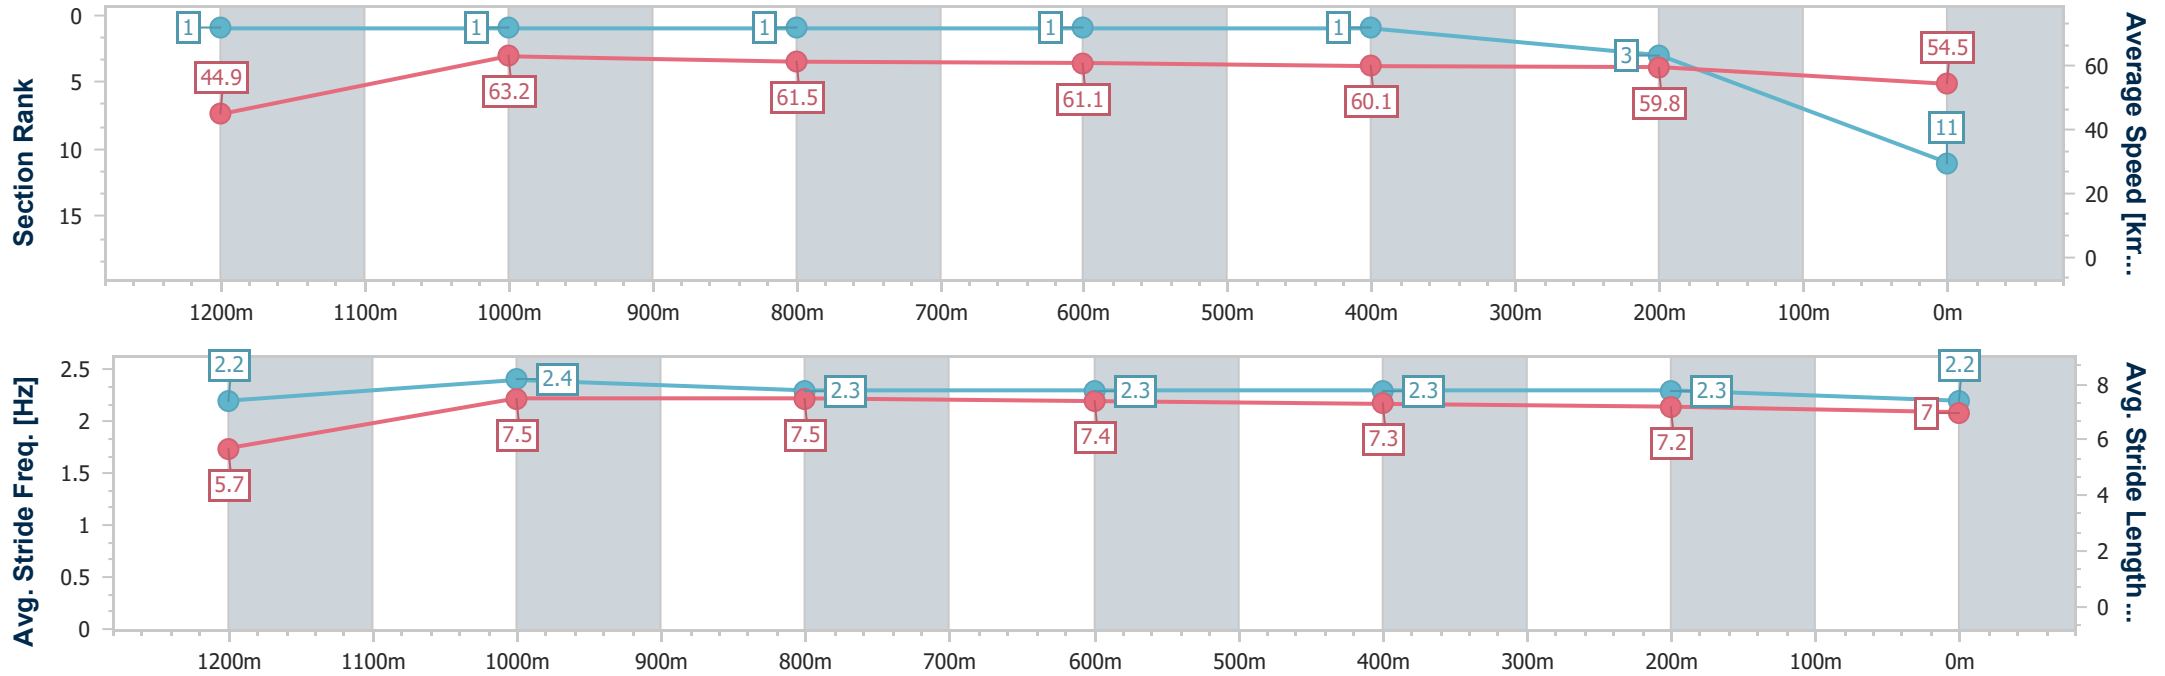

Sunshine Coast QLD Professional
 Race 7: MOBECA INTERNAL LININGS & PARTITIONS
 BENCHMARK 58 Handicap - 1300m

20 January 2023 - 20:31

Track Rating: Soft 5, Weather: Overcast, Rail Position: +9m

Section	Overall	1200m	1000m	800m	600m	400m	200m
Section Times	1:20.20 [10] (0:08.54)	1:11.66 [9] (0:11.95)	0:59.71 [13] (0:11.93)	0:47.78 [13] (0:12.22)	0:35.56 [13] (0:12.02)	0:23.54 [13] (0:11.36)	0:12.18 [13] (0:12.18)
Average Speed [km/h]	42.1	60.3	61.0	59.7	60.0	63.4	59.1
Top Speed [km/h]	56.2	62.3	62.8	61.5	60.7	64.6	61.2
Avg. Dist. to Rail [m]	10.7	4.8	3.4	2.3	0.6	0.7	4.2
Avg. Stride Freq. [Hz]	2.2	2.4	2.3	2.3	2.3	2.4	2.3
Avg. Stride Length [m]	5.3	7.1	7.3	7.1	7.2	7.4	7.1

- [] Ranking at each section and finish
- .-.- No data available at this section
- NA No data available

Horse/Jockey Name	Boom Ranga
Final Rank	11
Fastest Section Time (Section)	0:08.03 (Overall)
Top Speed [km/h] (Section)	64.9 (1200m)
Race State	Finished

Sunshine Coast QLD Professional
 Race 7: MOBECA INTERNAL LININGS & PARTITIONS
 BENCHMARK 58 Handicap - 1300m

20 January 2023 - 20:31

Track Rating: Soft 5, Weather: Overcast, Rail Position: +9m

Section	Overall	1200m	1000m	800m	600m	400m	200m
Section Times	1:20.34 [11] (0:08.03)	1:12.31 [1] (0:11.41)	1:00.90 [1] (0:11.76)	0:49.14 [1] (0:11.84)	0:37.30 [1] (0:12.05)	0:25.25 [1] (0:12.05)	0:13.20 [3] (0:13.20)
Average Speed [km/h]	44.9	63.2	61.5	61.1	60.1	59.8	54.5
Top Speed [km/h]	62.8	64.9	63.6	62.0	60.7	60.8	57.8
Avg. Dist. to Rail [m]	10.0	4.7	1.8	1.2	0.8	0.4	0.3
Avg. Stride Freq. [Hz]	2.2	2.4	2.3	2.3	2.3	2.3	2.2
Avg. Stride Length [m]	5.7	7.5	7.5	7.4	7.3	7.2	7.0