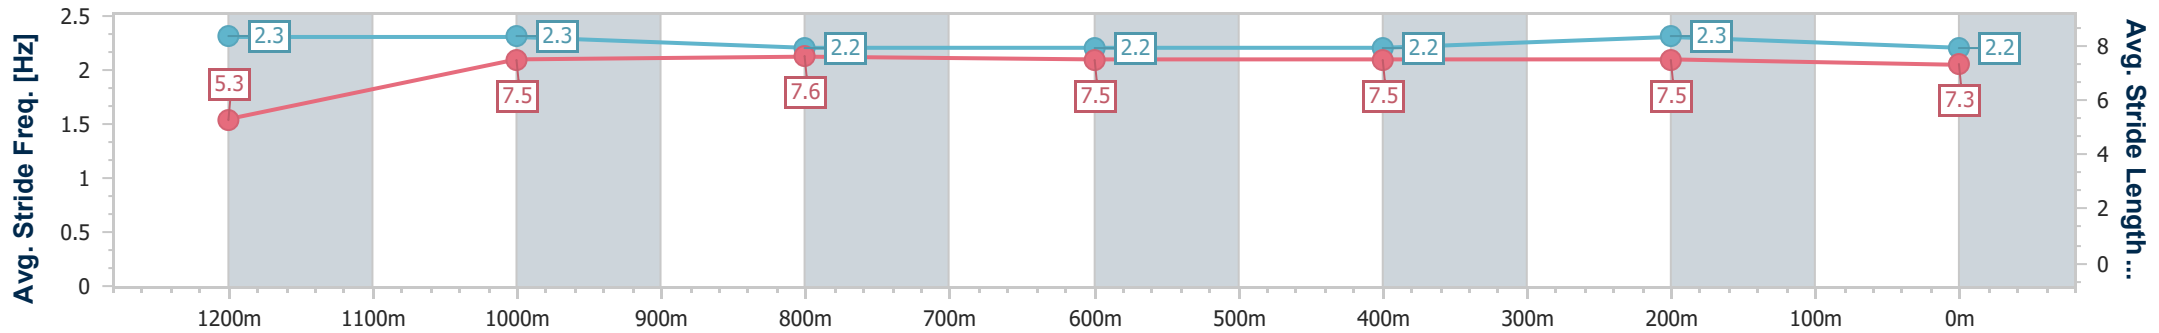

Sunshine Coast QLD Professional
 Race 7: MOBECA INTERNAL LININGS & PARTITIONS
 BENCHMARK 58 Handicap - 1300m

20 January 2023 - 20:31

Track Rating: Soft 5, Weather: Overcast, Rail Position: +9m

Section	Overall	1200m	1000m	800m	600m	400m	200m
Section Times	1:19.55 [4] (0:08.05)	1:11.50 [2] (0:11.49)	1:00.01 [2] (0:11.76)	0:48.25 [2] (0:12.03)	0:36.22 [4] (0:11.98)	0:24.24 [3] (0:11.72)	0:12.52 [2] (0:12.52)
Average Speed [km/h]	44.7	62.8	61.7	60.7	60.6	61.4	57.6
Top Speed [km/h]	60.6	64.0	63.0	61.5	61.9	62.1	60.0
Avg. Dist. to Rail [m]	11.9	5.7	3.0	2.3	1.5	2.7	3.3
Avg. Stride Freq. [Hz]	2.2	2.3	2.3	2.3	2.3	2.3	2.2
Avg. Stride Length [m]	5.7	7.5	7.5	7.5	7.4	7.4	7.1

- [] Ranking at each section and finish
- .-.- No data available at this section
- NA No data available

Horse/Jockey Name	Without Shame
Final Rank	5
Fastest Section Time (Section)	0:08.27 (Overall)
Top Speed [km/h] (Section)	64.0 (1200m)
Race State	Finished

Sunshine Coast QLD Professional
Race 7: MOBECA INTERNAL LININGS & PARTITIONS
BENCHMARK 58 Handicap - 1300m

20 January 2023 - 20:31

Track Rating: Soft 5, Weather: Overcast, Rail Position: +9m

Section	Overall	1200m	1000m	800m	600m	400m	200m
Section Times	1:19.73 [5] (0:08.27)	1:11.46 [7] (0:11.54)	0:59.92 [4] (0:11.72)	0:48.20 [5] (0:12.12)	0:36.08 [6] (0:11.98)	0:24.10 [6] (0:11.65)	0:12.45 [5] (0:12.45)
Average Speed [km/h]	43.7	62.4	61.5	59.9	60.4	61.8	57.9
Top Speed [km/h]	61.6	64.0	63.2	61.1	62.5	62.9	61.3
Avg. Dist. to Rail [m]	3.4	2.4	1.4	1.5	0.9	3.2	4.6
Avg. Stride Freq. [Hz]	2.3	2.3	2.2	2.2	2.2	2.3	2.2
Avg. Stride Length [m]	5.3	7.5	7.6	7.5	7.5	7.5	7.3