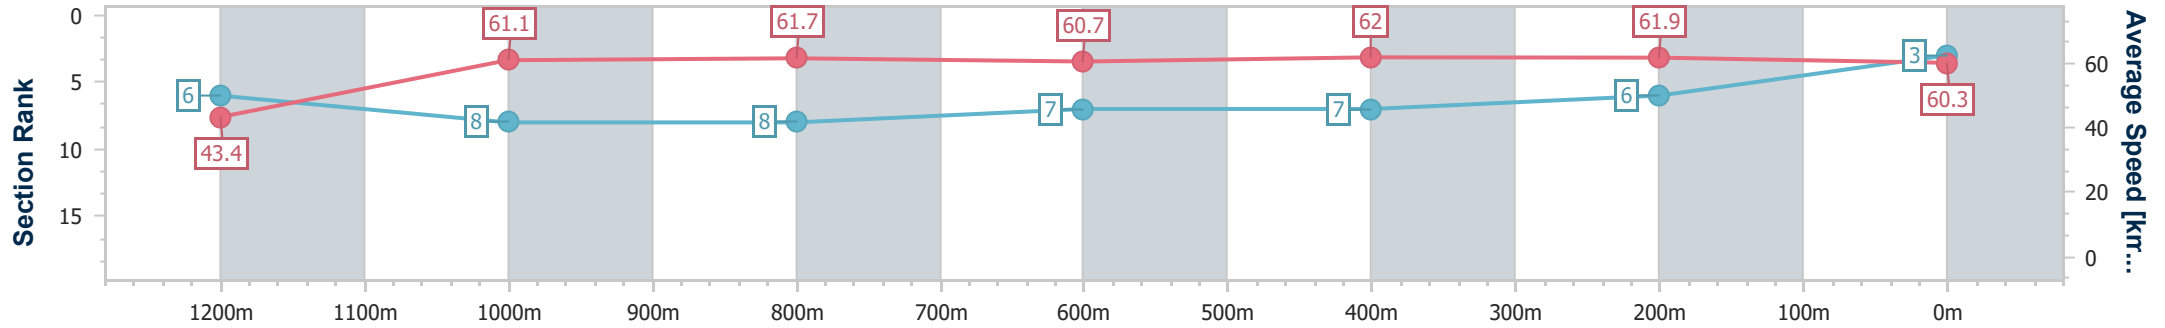

Sunshine Coast QLD Professional
 Race 7: MOBECA INTERNAL LININGS & PARTITIONS
 BENCHMARK 58 Handicap - 1300m

20 January 2023 - 20:31

Track Rating: Soft 5, Weather: Overcast, Rail Position: +9m

Section	Overall	1200m	1000m	800m	600m	400m	200m
Section Times	1:19.27 [3] (0:08.25)	1:11.02 [6] (0:11.81)	0:59.21 [8] (0:11.77)	0:47.44 [8] (0:12.02)	0:35.42 [7] (0:11.84)	0:23.58 [7] (0:11.64)	0:11.94 [6] (0:11.94)
Average Speed [km/h]	43.4	61.1	61.7	60.7	62.0	61.9	60.3
Top Speed [km/h]	58.1	63.2	63.7	62.7	63.8	62.4	61.9
Avg. Dist. to Rail [m]	8.6	5.8	3.2	2.4	3.3	5.4	6.5
Avg. Stride Freq. [Hz]	2.1	2.3	2.3	2.3	2.3	2.3	2.3
Avg. Stride Length [m]	5.8	7.3	7.5	7.4	7.5	7.5	7.4