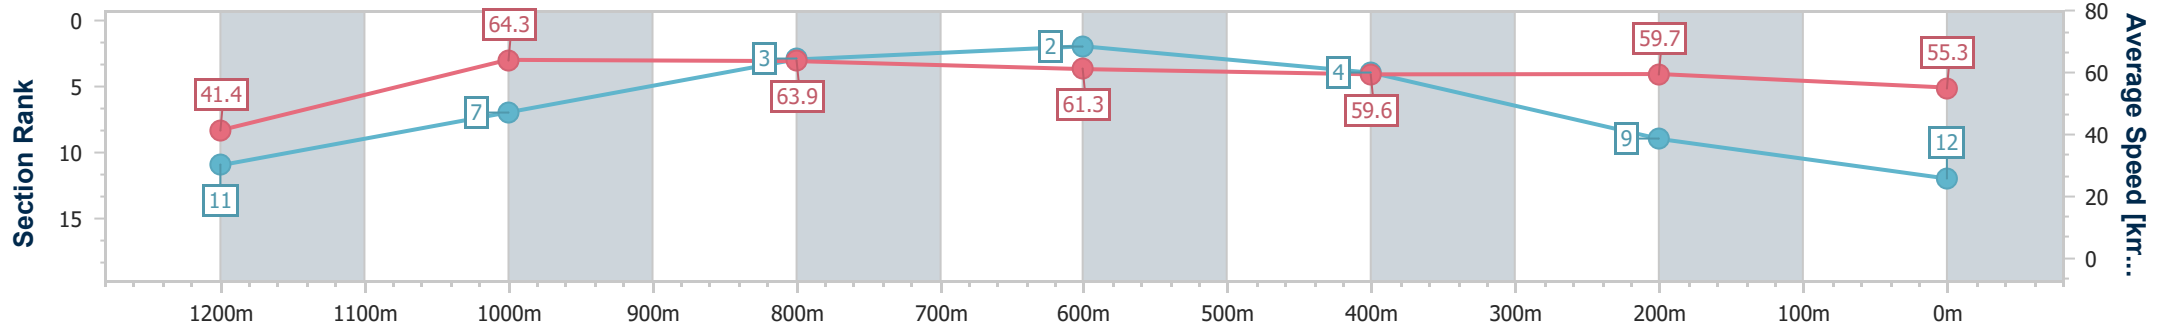

Sunshine Coast QLD Professional
 Race 7: MOBECA INTERNAL LININGS & PARTITIONS
 BENCHMARK 58 Handicap - 1300m

20 January 2023 - 20:31

Track Rating: Soft 5, Weather: Overcast, Rail Position: +9m

Section	Overall	1200m	1000m	800m	600m	400m	200m
Section Times	1:20.34 [11] (0:08.03)	1:12.31 [1] (0:11.41)	1:00.90 [1] (0:11.76)	0:49.14 [1] (0:11.84)	0:37.30 [1] (0:12.05)	0:25.25 [1] (0:12.05)	0:13.20 [3] (0:13.20)
Average Speed [km/h]	44.9	63.2	61.5	61.1	60.1	59.8	54.5
Top Speed [km/h]	62.8	64.9	63.6	62.0	60.7	60.8	57.8
Avg. Dist. to Rail [m]	10.0	4.7	1.8	1.2	0.8	0.4	0.3
Avg. Stride Freq. [Hz]	2.2	2.4	2.3	2.3	2.3	2.3	2.2
Avg. Stride Length [m]	5.7	7.5	7.5	7.4	7.3	7.2	7.0

- [] Ranking at each section and finish
- .-.- No data available at this section
- NA No data available

Horse/Jockey Name	Federal Agent
Final Rank	12
Fastest Section Time (Section)	0:08.69 (Overall)
Top Speed [km/h] (Section)	65.8 (1200m)
Race State	Finished

Sunshine Coast QLD Professional
 Race 7: MOBECA INTERNAL LININGS & PARTITIONS
 BENCHMARK 58 Handicap - 1300m

20 January 2023 - 20:31

Track Rating: Soft 5, Weather: Overcast, Rail Position: +9m

Section	Overall	1200m	1000m	800m	600m	400m	200m
Section Times	1:20.46 [12] (0:08.69)	1:11.77 [11] (0:11.20)	1:00.57 [7] (0:11.41)	0:49.16 [3] (0:11.94)	0:37.22 [2] (0:12.13)	0:25.09 [4] (0:12.08)	0:13.01 [9] (0:13.01)
Average Speed [km/h]	41.4	64.3	63.9	61.3	59.6	59.7	55.3
Top Speed [km/h]	60.9	65.8	65.2	63.1	61.0	60.3	58.4
Avg. Dist. to Rail [m]	11.3	8.7	5.4	2.8	0.9	2.1	3.3
Avg. Stride Freq. [Hz]	2.0	2.4	2.4	2.3	2.3	2.3	2.2
Avg. Stride Length [m]	5.6	7.4	7.5	7.4	7.3	7.2	6.9