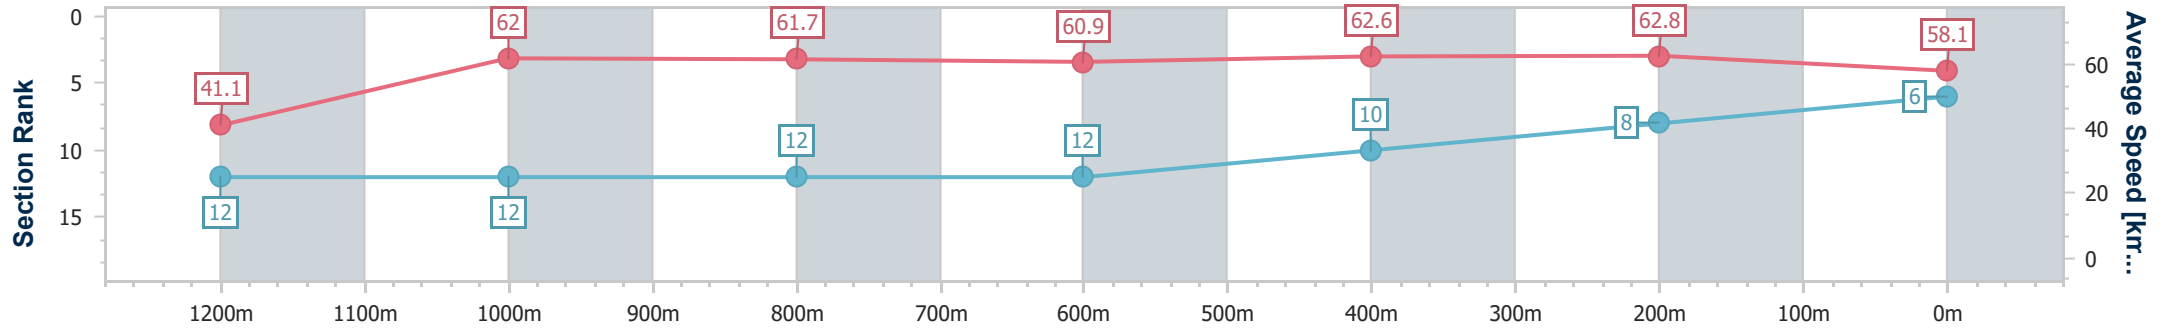

- [] Ranking at each section and finish
- .-.- No data available at this section
- NA No data available

Horse/Jockey Name	Unlikelyoccurrence
Final Rank	6
Fastest Section Time (Section)	0:08.77 (Overall)
Top Speed [km/h] (Section)	64.5 (600m)
Race State	Finished

Sunshine Coast QLD Professional
Race 7: MOBECA INTERNAL LININGS & PARTITIONS
BENCHMARK 58 Handicap - 1300m

20 January 2023 - 20:31

Track Rating: Soft 5, Weather: Overcast, Rail Position: +9m

Section	Overall	1200m	1000m	800m	600m	400m	200m
Section Times	1:19.84 [6] (0:08.77)	1:11.07 [12] (0:11.63)	0:59.44 [12] (0:11.75)	0:47.69 [12] (0:12.12)	0:35.57 [12] (0:11.72)	0:23.85 [10] (0:11.46)	0:12.39 [8]
Average Speed [km/h]	41.1	62.0	61.7	60.9	62.6	62.8	58.1
Top Speed [km/h]	59.0	63.9	63.6	62.7	64.5	63.7	61.0
Avg. Dist. to Rail [m]	7.7	3.4	2.5	4.4	3.2	1.5	0.7
Avg. Stride Freq. [Hz]	2.1	2.4	2.4	2.4	2.4	2.4	2.4
Avg. Stride Length [m]	5.3	7.1	7.1	7.1	7.2	7.3	6.8