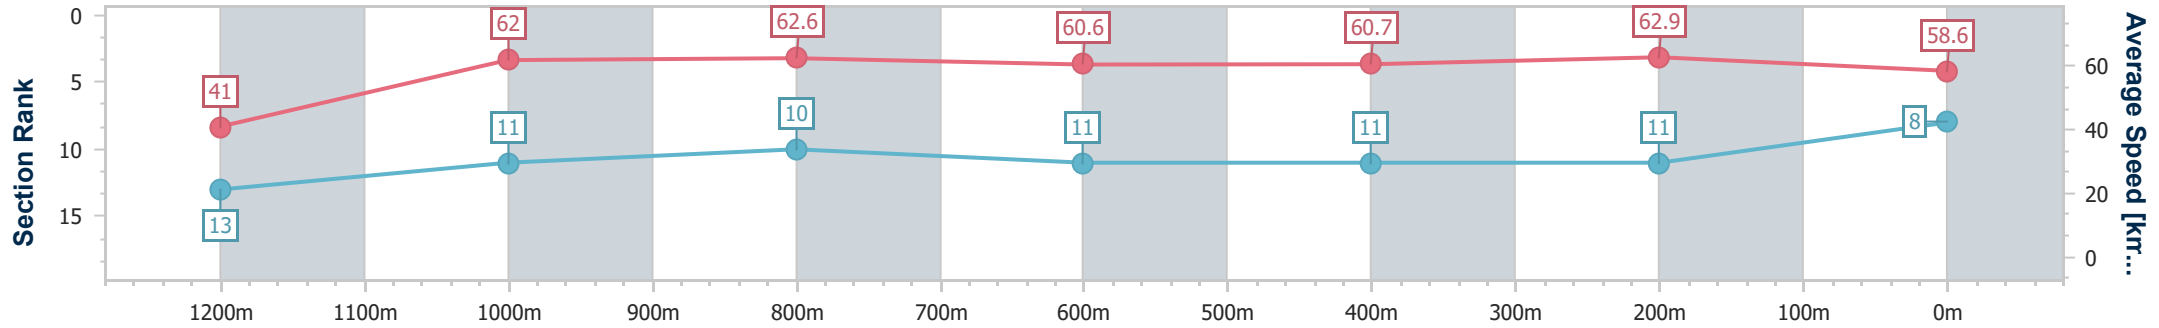

Sunshine Coast QLD Professional
 Race 7: MOBECA INTERNAL LININGS & PARTITIONS
 BENCHMARK 58 Handicap - 1300m

20 January 2023 - 20:31

Track Rating: Soft 5, Weather: Overcast, Rail Position: +9m

Section	Overall	1200m	1000m	800m	600m	400m	200m
Section Times	1:19.89 [7] (0:08.23)	1:11.66 [5] (0:11.63)	1:00.03 [5] (0:11.85)	0:48.18 [6] (0:11.85)	0:36.33 [5] (0:11.96)	0:24.37 [5] (0:11.87)	0:12.50 [7] (0:12.50)
Average Speed [km/h]	43.7	61.9	61.2	61.3	60.3	60.7	57.5
Top Speed [km/h]	59.7	62.8	62.0	62.2	62.1	61.9	59.6
Avg. Dist. to Rail [m]	3.3	2.9	2.1	1.2	0.7	0.7	1.5
Avg. Stride Freq. [Hz]	2.2	2.4	2.3	2.3	2.3	2.3	2.3
Avg. Stride Length [m]	5.5	7.3	7.5	7.5	7.4	7.3	7.1

- [] Ranking at each section and finish
- .-.- No data available at this section
- NA No data available

Horse/Jockey Name	Out Back Boom
Final Rank	8
Fastest Section Time (Section)	0:08.79 (Overall)
Top Speed [km/h] (Section)	64.6 (400m)
Race State	Finished

Sunshine Coast QLD Professional
 Race 7: MOBECA INTERNAL LININGS & PARTITIONS
 BENCHMARK 58 Handicap - 1300m

20 January 2023 - 20:31

Track Rating: Soft 5, Weather: Overcast, Rail Position: +9m

Section	Overall	1200m	1000m	800m	600m	400m	200m
Section Times	1:19.92 [8] (0:08.79)	1:11.13 [13] (0:11.61)	0:59.52 [11] (0:11.63)	0:47.89 [10] (0:12.15)	0:35.74 [11] (0:12.00)	0:23.74 [11] (0:11.45)	0:12.29 [11] (0:12.29)
Average Speed [km/h]	41.0	62.0	62.6	60.6	60.7	62.9	58.6
Top Speed [km/h]	58.4	64.0	63.8	62.7	62.6	64.6	61.5
Avg. Dist. to Rail [m]	12.8	7.4	4.1	3.8	2.4	4.8	5.5
Avg. Stride Freq. [Hz]	2.1	2.4	2.4	2.3	2.3	2.4	2.3
Avg. Stride Length [m]	5.3	7.2	7.4	7.3	7.4	7.4	7.2