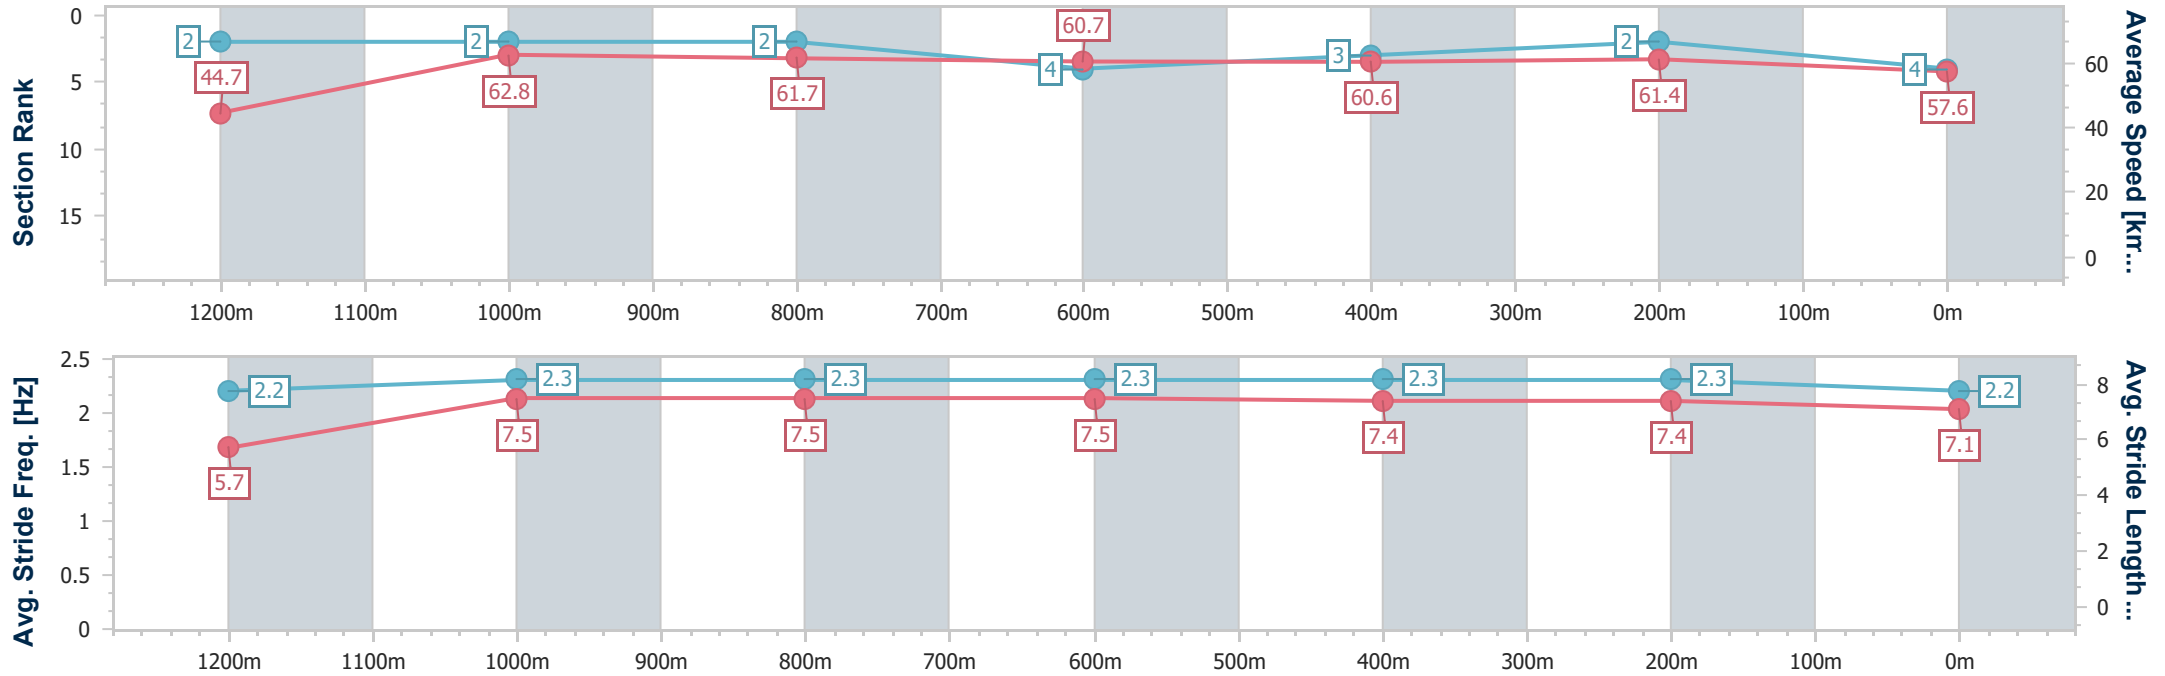

- [] Ranking at each section and finish
- .-.- No data available at this section
- NA No data available

Horse/Jockey Name	Enterprise Jewel
Final Rank	4
Fastest Section Time (Section)	0:08.05 (Overall)
Top Speed [km/h] (Section)	64.0 (1200m)
Race State	Finished

Sunshine Coast QLD Professional
 Race 7: MOBECA INTERNAL LININGS & PARTITIONS
 BENCHMARK 58 Handicap - 1300m

20 January 2023 - 20:31

Track Rating: Soft 5, Weather: Overcast, Rail Position: +9m

Section	Overall	1200m	1000m	800m	600m	400m	200m
Section Times	1:19.55 [4] (0:08.05)	1:11.50 [2] (0:11.49)	1:00.01 [2] (0:11.76)	0:48.25 [2] (0:12.03)	0:36.22 [4] (0:11.98)	0:24.24 [3] (0:11.72)	0:12.52 [2] (0:12.52)
Average Speed [km/h]	44.7	62.8	61.7	60.7	60.6	61.4	57.6
Top Speed [km/h]	60.6	64.0	63.0	61.5	61.9	62.1	60.0
Avg. Dist. to Rail [m]	11.9	5.7	3.0	2.3	1.5	2.7	3.3
Avg. Stride Freq. [Hz]	2.2	2.3	2.3	2.3	2.3	2.3	2.2
Avg. Stride Length [m]	5.7	7.5	7.5	7.5	7.4	7.4	7.1