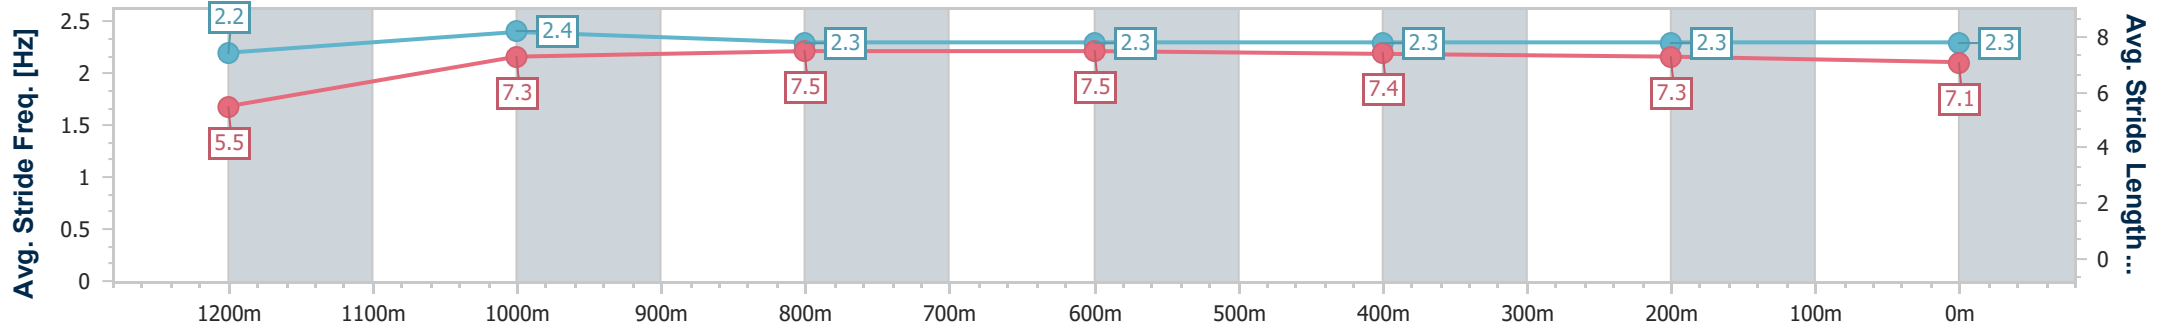

Sunshine Coast QLD Professional
Race 7: MOBECA INTERNAL LININGS & PARTITIONS
BENCHMARK 58 Handicap - 1300m

20 January 2023 - 20:31

Track Rating: Soft 5, Weather: Overcast, Rail Position: +9m

Section	Overall	1200m	1000m	800m	600m	400m	200m
Section Times	1:19.84 [6] (0:08.77)	1:11.07 [12] (0:11.63)	0:59.44 [12] (0:11.75)	0:47.69 [12] (0:12.12)	0:35.57 [12] (0:11.72)	0:23.85 [10] (0:11.46)	0:12.39 [8]
Average Speed [km/h]	41.1	62.0	61.7	60.9	62.6	62.8	58.1
Top Speed [km/h]	59.0	63.9	63.6	62.7	64.5	63.7	61.0
Avg. Dist. to Rail [m]	7.7	3.4	2.5	4.4	3.2	1.5	0.7
Avg. Stride Freq. [Hz]	2.1	2.4	2.4	2.4	2.4	2.4	2.4
Avg. Stride Length [m]	5.3	7.1	7.1	7.1	7.2	7.3	6.8

- [] Ranking at each section and finish
- .-.- No data available at this section
- NA No data available

Horse/Jockey Name	Hell Of A Prince
Final Rank	7
Fastest Section Time (Section)	0:08.23 (Overall)
Top Speed [km/h] (Section)	62.8 (1200m)
Race State	Finished

Sunshine Coast QLD Professional
 Race 7: MOBECA INTERNAL LININGS & PARTITIONS
 BENCHMARK 58 Handicap - 1300m

20 January 2023 - 20:31

Track Rating: Soft 5, Weather: Overcast, Rail Position: +9m

Section	Overall	1200m	1000m	800m	600m	400m	200m
Section Times	1:19.89 [7] (0:08.23)	1:11.66 [5] (0:11.63)	1:00.03 [5] (0:11.85)	0:48.18 [6] (0:11.85)	0:36.33 [5] (0:11.96)	0:24.37 [5] (0:11.87)	0:12.50 [7] (0:12.50)
Average Speed [km/h]	43.7	61.9	61.2	61.3	60.3	60.7	57.5
Top Speed [km/h]	59.7	62.8	62.0	62.2	62.1	61.9	59.6
Avg. Dist. to Rail [m]	3.3	2.9	2.1	1.2	0.7	0.7	1.5
Avg. Stride Freq. [Hz]	2.2	2.4	2.3	2.3	2.3	2.3	2.3
Avg. Stride Length [m]	5.5	7.3	7.5	7.5	7.4	7.3	7.1