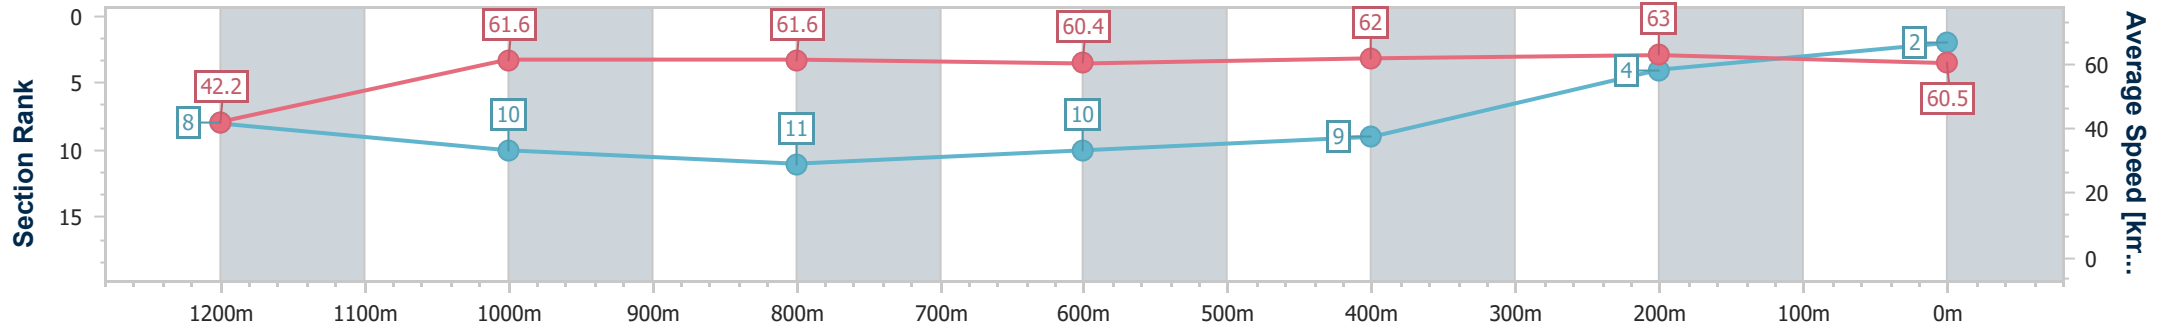

Horse/Jockey Name	Fastling
Final Rank	2
Fastest Section Time (Section)	0:08.53 (Overall)
Top Speed [km/h] (Section)	63.9 (400m)
Race State	Finished

Sunshine Coast QLD Professional
Race 7: MOBECA INTERNAL LININGS & PARTITIONS
BENCHMARK 58 Handicap - 1300m

20 January 2023 - 20:31

Track Rating: Soft 5, Weather: Overcast, Rail Position: +9m

Section	Overall	1200m	1000m	800m	600m	400m	200m
Section Times	1:19.17 [2] (0:08.53)	1:10.64 [8] (0:11.70)	0:58.94 [10] (0:11.81)	0:47.13 [11] (0:12.07)	0:35.06 [10] (0:11.73)	0:23.33 [9] (0:11.43)	0:11.90 [4] (0:11.90)
Average Speed [km/h]	42.2	61.6	61.6	60.4	62.0	63.0	60.5
Top Speed [km/h]	59.0	62.8	62.5	61.6	63.1	63.9	62.9
Avg. Dist. to Rail [m]	6.9	3.6	3.2	2.1	1.7	2.9	1.8
Avg. Stride Freq. [Hz]	2.1	2.3	2.3	2.3	2.3	2.4	2.3
Avg. Stride Length [m]	5.4	7.3	7.3	7.3	7.4	7.4	7.2

- [ ] Ranking at each section and finish
- -.-.- No data available at this section
- NA No data available