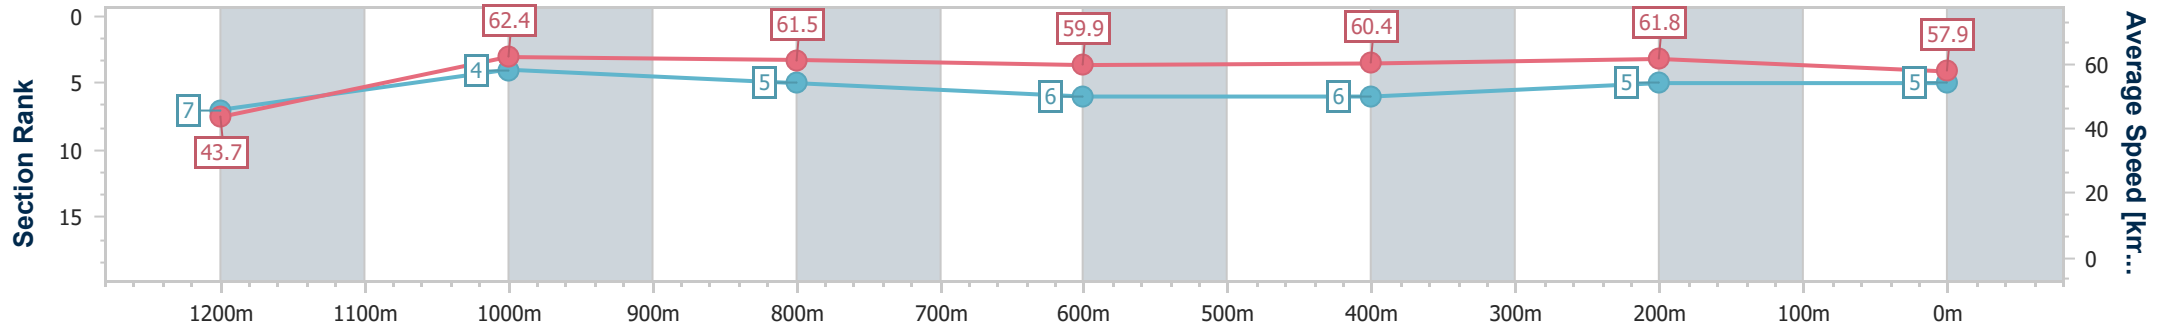

- [] Ranking at each section and finish
- .-.- No data available at this section
- NA No data available

Horse/Jockey Name	Without Shame
Final Rank	5
Fastest Section Time (Section)	0:08.27 (Overall)
Top Speed [km/h] (Section)	64.0 (1200m)
Race State	Finished

Sunshine Coast QLD Professional
Race 7: MOBECA INTERNAL LININGS & PARTITIONS
BENCHMARK 58 Handicap - 1300m

20 January 2023 - 20:31

Track Rating: Soft 5, Weather: Overcast, Rail Position: +9m

Section	Overall	1200m	1000m	800m	600m	400m	200m
Section Times	1:19.73 [5] (0:08.27)	1:11.46 [7] (0:11.54)	0:59.92 [4] (0:11.72)	0:48.20 [5] (0:12.12)	0:36.08 [6] (0:11.98)	0:24.10 [6] (0:11.65)	0:12.45 [5] (0:12.45)
Average Speed [km/h]	43.7	62.4	61.5	59.9	60.4	61.8	57.9
Top Speed [km/h]	61.6	64.0	63.2	61.1	62.5	62.9	61.3
Avg. Dist. to Rail [m]	3.4	2.4	1.4	1.5	0.9	3.2	4.6
Avg. Stride Freq. [Hz]	2.3	2.3	2.2	2.2	2.2	2.3	2.2
Avg. Stride Length [m]	5.3	7.5	7.6	7.5	7.5	7.5	7.3