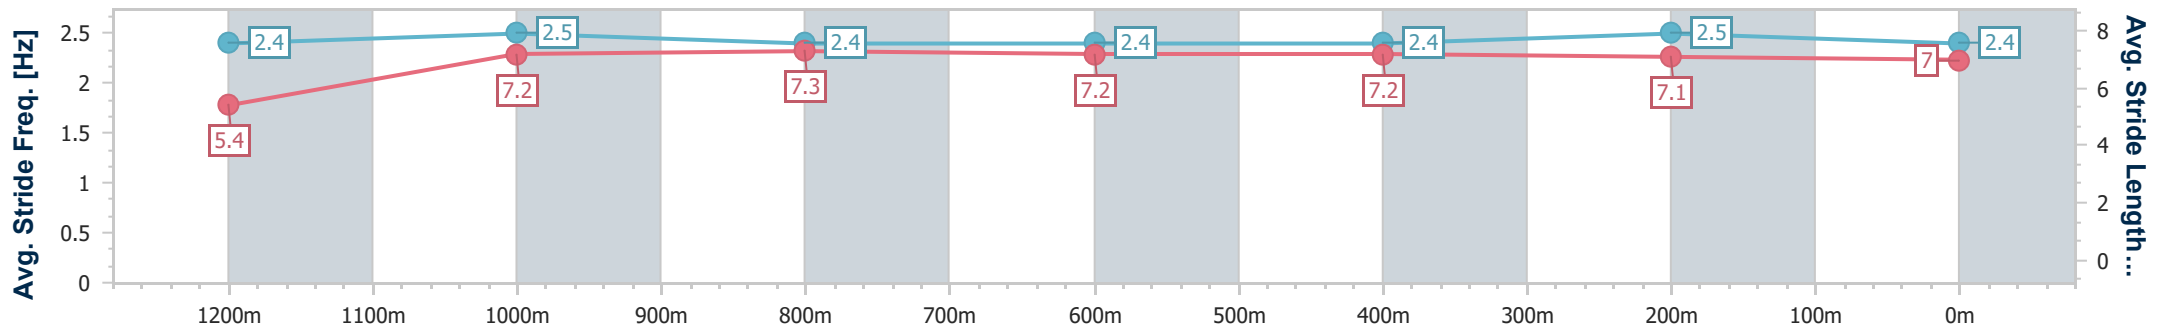

Horse/Jockey Name	Alert And Ready
Final Rank	4
Fastest Section Time (Section)	0:10.94 (1200m)
Top Speed [km/h] (Section)	67.6 (1200m)
Race State	Finished

Ipswich QLD Professional
Race 8: THE BARN FAMILY RESTAURANT BENCHMARK 68
Handicap - 1350m
18 January 2023 - 17:49
Track Rating: Good 4, Weather: Fine, Rail Position: +10m Entire Course

Section	Overall	1200m	1000m	800m	600m	400m	200m
Section Times	1:20.50 [4] (0:11.94)	1:08.56 [9] (0:10.94)	0:57.62 [8] (0:11.27)	0:46.35 [8] (0:11.56)	0:34.79 [8] (0:11.38)	0:23.41 [8] (0:11.45)	0:11.96 [7] (0:11.96)
Average Speed [km/h]	45.2	65.7	63.7	62.1	63.1	63.0	60.2
Top Speed [km/h]	64.4	67.6	64.7	63.2	63.9	63.8	62.6
Avg. Dist. to Rail [m]	3.0	1.1	0.9	0.9	0.6	0.8	0.9
Avg. Stride Freq. [Hz]	2.4	2.5	2.4	2.4	2.4	2.5	2.4
Avg. Stride Length [m]	5.4	7.2	7.3	7.2	7.2	7.1	7.0

- [ ] Ranking at each section and finish
- -.-.- No data available at this section
- NA No data available