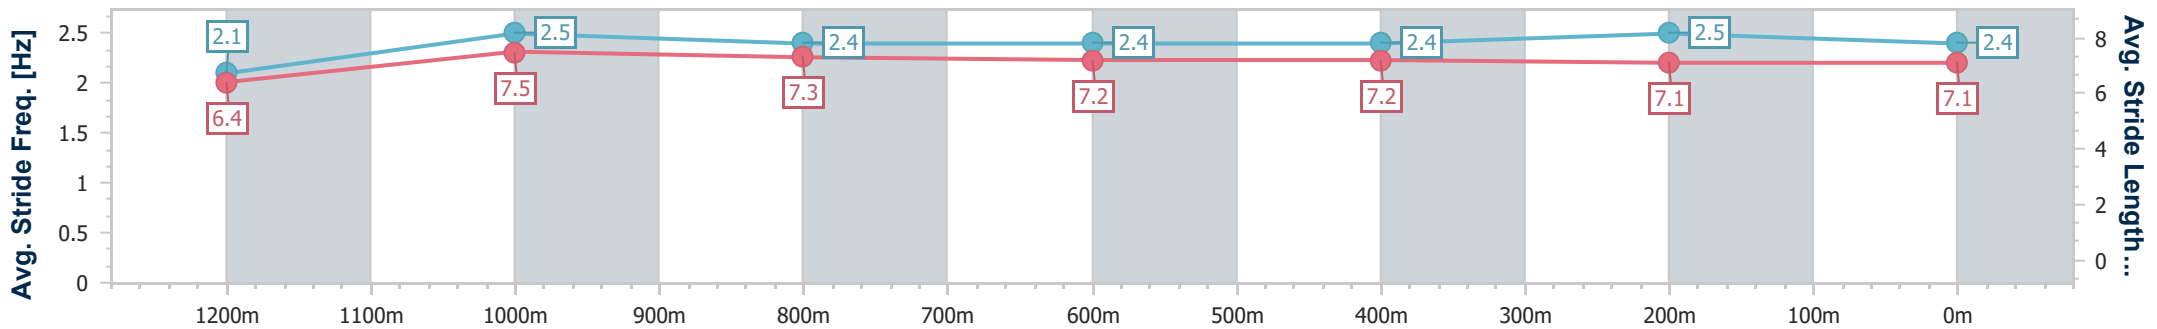

Horse/Jockey Name	Miss Baltimore
Final Rank	1
Fastest Section Time (Section)	0:10.82 (1200m)
Top Speed [km/h] (Section)	68.1 (1200m)
Race State	Finished

Ipswich QLD Professional
Race 8: THE BARN FAMILY RESTAURANT BENCHMARK 68
Handicap - 1350m
18 January 2023 - 17:49
Track Rating: Good 4, Weather: Fine, Rail Position: +10m Entire Course

Section	Overall	1200m	1000m	800m	600m	400m	200m
Section Times	1:19.50 [1] (0:11.28)	1:08.22 [2] (0:10.82)	0:57.40 [1] (0:11.41)	0:45.99 [1] (0:11.57)	0:34.42 [1] (0:11.41)	0:23.01 [1] (0:11.31)	0:11.70 [1] (0:11.70)
Average Speed [km/h]	47.9	66.5	62.9	61.8	62.7	63.3	61.6
Top Speed [km/h]	66.8	68.1	64.9	62.4	63.2	64.3	64.3
Avg. Dist. to Rail [m]	2.6	1.0	1.5	1.7	1.8	1.0	0.4
Avg. Stride Freq. [Hz]	2.1	2.5	2.4	2.4	2.4	2.5	2.4
Avg. Stride Length [m]	6.4	7.5	7.3	7.2	7.2	7.1	7.1

- [ ] Ranking at each section and finish
- -.-.- No data available at this section
- NA No data available