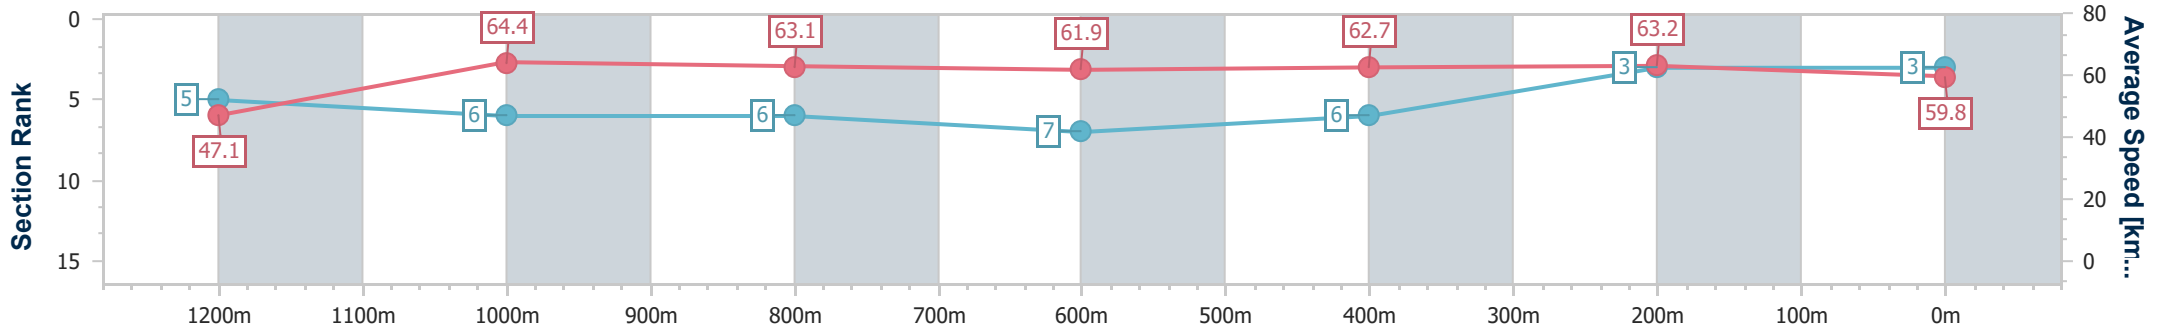

Horse/Jockey Name	De Manara
Final Rank	3
Fastest Section Time (Section)	0:11.14 (1200m)
Top Speed [km/h] (Section)	65.7 (1200m)
Race State	Finished

Ipswich QLD Professional
Race 8: THE BARN FAMILY RESTAURANT BENCHMARK 68
Handicap - 1350m
18 January 2023 - 17:49
Track Rating: Good 4, Weather: Fine, Rail Position: +10m Entire Course

Section	Overall	1200m	1000m	800m	600m	400m	200m
Section Times	1:20.28 [3] (0:11.47)	1:08.81 [5] (0:11.14)	0:57.67 [6] (0:11.35)	0:46.32 [6] (0:11.53)	0:34.79 [7] (0:11.39)	0:23.40 [6] (0:11.35)	0:12.05 [3] (0:12.05)
Average Speed [km/h]	47.1	64.4	63.1	61.9	62.7	63.2	59.8
Top Speed [km/h]	61.8	65.7	64.3	62.9	63.5	64.0	63.0
Avg. Dist. to Rail [m]	1.7	2.1	2.0	2.2	1.7	0.7	2.7
Avg. Stride Freq. [Hz]	2.3	2.4	2.4	2.4	2.4	2.4	2.4
Avg. Stride Length [m]	5.7	7.3	7.3	7.3	7.4	7.3	7.0

- [ ] Ranking at each section and finish
- -.-.- No data available at this section
- NA No data available