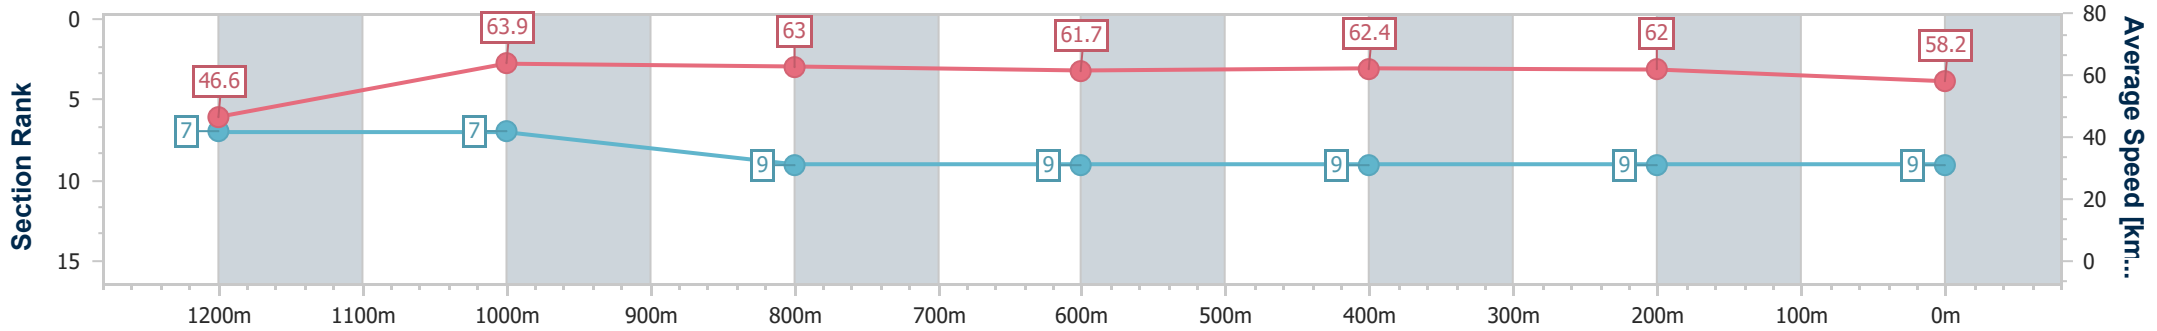

- [] Ranking at each section and finish
- .-.- No data available at this section
- NA No data available

Horse/Jockey Name	Americana Magic
Final Rank	9
Fastest Section Time (Section)	0:11.24 (1200m)
Top Speed [km/h] (Section)	65.6 (1200m)
Race State	Finished

Ipswich QLD Professional
 Race 8: THE BARN FAMILY RESTAURANT BENCHMARK 68
 Handicap - 1350m
 18 January 2023 - 17:49
 Track Rating: Good 4, Weather: Fine, Rail Position: +10m Entire Course

Section	Overall	1200m	1000m	800m	600m	400m	200m
Section Times	1:21.59 [9] (0:11.59)	1:10.00 [7] (0:11.24)	0:58.76 [7] (0:11.41)	0:47.35 [9] (0:11.67)	0:35.68 [9] (0:11.60)	0:24.08 [9] (0:11.68)	0:12.40 [9] (0:12.40)
Average Speed [km/h]	46.6	63.9	63.0	61.7	62.4	62.0	58.2
Top Speed [km/h]	63.1	65.6	65.6	62.6	64.0	64.6	61.5
Avg. Dist. to Rail [m]	2.3	0.9	0.7	0.5	0.9	2.5	3.6
Avg. Stride Freq. [Hz]	2.2	2.4	2.4	2.3	2.4	2.3	2.3
Avg. Stride Length [m]	5.9	7.3	7.4	7.4	7.3	7.4	7.1