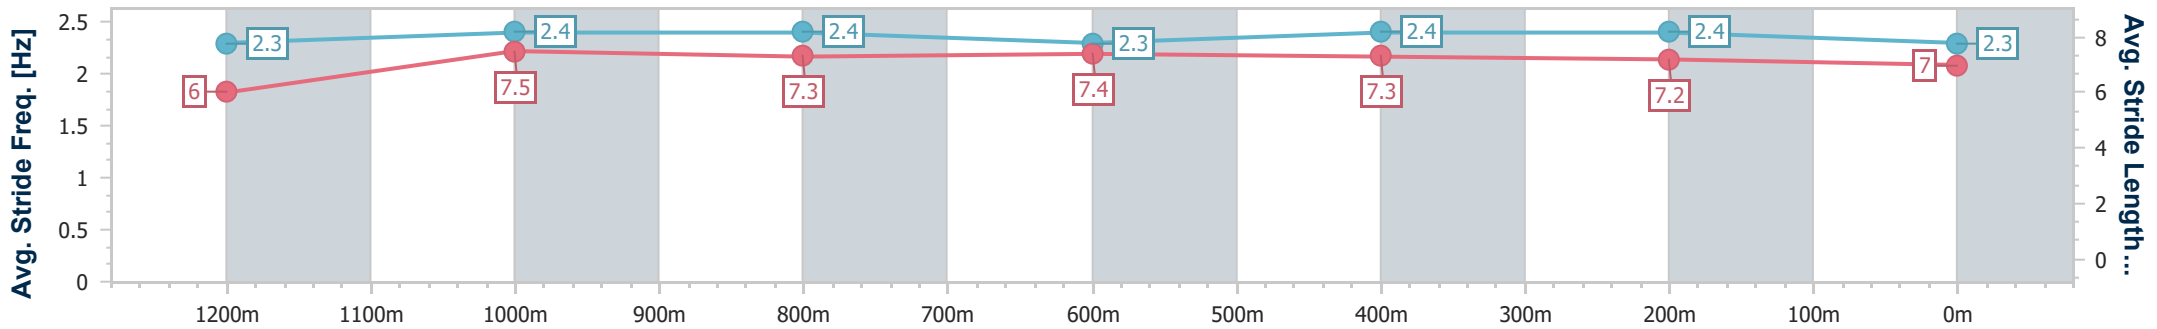

Horse/Jockey Name	Ain't She Lovely
Final Rank	2
Fastest Section Time (Section)	0:11.05 (1200m)
Top Speed [km/h] (Section)	66.2 (1200m)
Race State	Finished

Ipswich QLD Professional
Race 8: THE BARN FAMILY RESTAURANT BENCHMARK 68
Handicap - 1350m
18 January 2023 - 17:49
Track Rating: Good 4, Weather: Fine, Rail Position: +10m Entire Course

Section	Overall	1200m	1000m	800m	600m	400m	200m
Section Times	1:20.26 [2] (0:11.22)	1:09.04 [1] (0:11.05)	0:57.99 [2] (0:11.40)	0:46.59 [4] (0:11.60)	0:34.99 [5] (0:11.40)	0:23.59 [4] (0:11.36)	0:12.23 [2] (0:12.23)
Average Speed [km/h]	48.2	64.8	62.8	61.7	62.7	63.3	58.8
Top Speed [km/h]	63.8	66.2	64.9	62.2	63.7	64.5	62.4
Avg. Dist. to Rail [m]	3.5	3.3	2.1	1.5	1.5	1.0	1.1
Avg. Stride Freq. [Hz]	2.3	2.4	2.4	2.3	2.4	2.4	2.3
Avg. Stride Length [m]	6.0	7.5	7.3	7.4	7.3	7.2	7.0

- [ ] Ranking at each section and finish
- -.-.- No data available at this section
- NA No data available