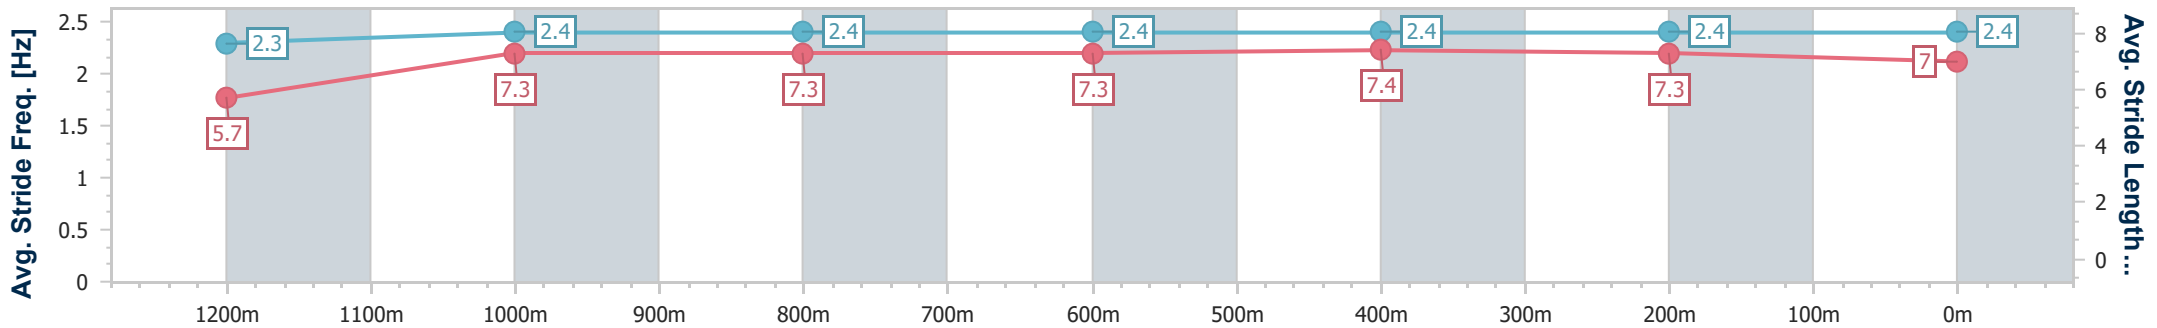

Horse/Jockey Name	De Manara
Final Rank	3
Fastest Section Time (Section)	0:11.14 (1200m)
Top Speed [km/h] (Section)	65.7 (1200m)
Race State	Finished

Ipswich QLD Professional
Race 8: THE BARN FAMILY RESTAURANT BENCHMARK 68
Handicap - 1350m
18 January 2023 - 17:49
Track Rating: Good 4, Weather: Fine, Rail Position: +10m Entire Course

Section	Overall	1200m	1000m	800m	600m	400m	200m
Section Times	1:20.28 [3] (0:11.47)	1:08.81 [5] (0:11.14)	0:57.67 [6] (0:11.35)	0:46.32 [6] (0:11.53)	0:34.79 [7] (0:11.39)	0:23.40 [6] (0:11.35)	0:12.05 [3] (0:12.05)
Average Speed [km/h]	47.1	64.4	63.1	61.9	62.7	63.2	59.8
Top Speed [km/h]	61.8	65.7	64.3	62.9	63.5	64.0	63.0
Avg. Dist. to Rail [m]	1.7	2.1	2.0	2.2	1.7	0.7	2.7
Avg. Stride Freq. [Hz]	2.3	2.4	2.4	2.4	2.4	2.4	2.4
Avg. Stride Length [m]	5.7	7.3	7.3	7.3	7.4	7.3	7.0

- [ ] Ranking at each section and finish
- -.-.- No data available at this section
- NA No data available