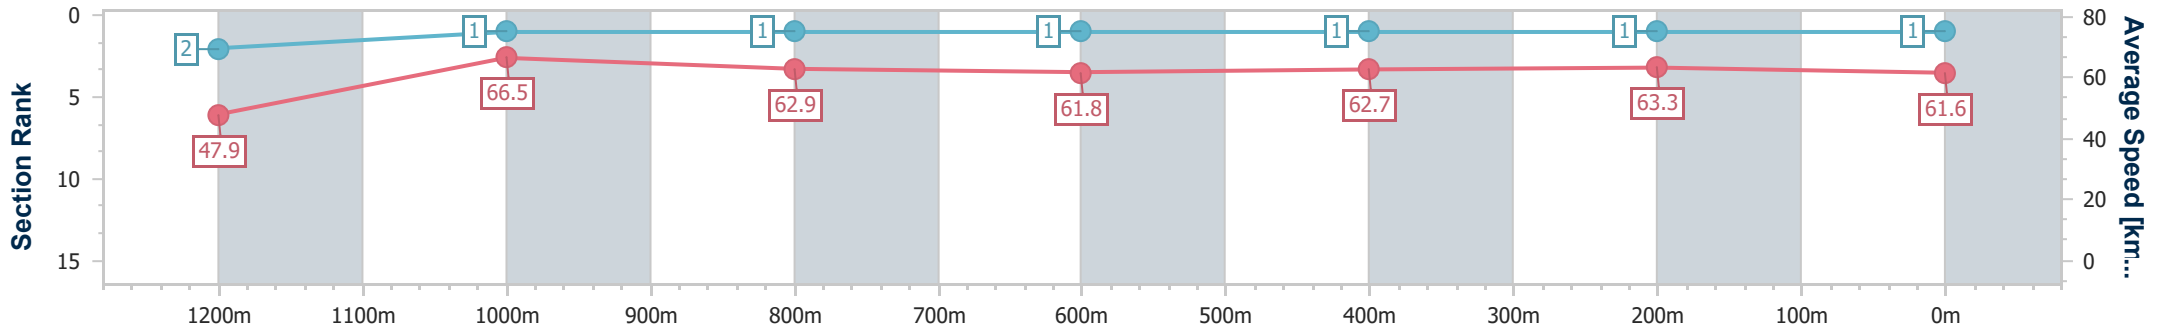

Horse/Jockey Name	Miss Baltimore
Final Rank	1
Fastest Section Time (Section)	0:10.82 (1200m)
Top Speed [km/h] (Section)	68.1 (1200m)
Race State	Finished

Ipswich QLD Professional
Race 8: THE BARN FAMILY RESTAURANT BENCHMARK 68
Handicap - 1350m
18 January 2023 - 17:49
Track Rating: Good 4, Weather: Fine, Rail Position: +10m Entire Course

Section	Overall	1200m	1000m	800m	600m	400m	200m
Section Times	1:19.50 [1] (0:11.28)	1:08.22 [2] (0:10.82)	0:57.40 [1] (0:11.41)	0:45.99 [1] (0:11.57)	0:34.42 [1] (0:11.41)	0:23.01 [1] (0:11.31)	0:11.70 [1] (0:11.70)
Average Speed [km/h]	47.9	66.5	62.9	61.8	62.7	63.3	61.6
Top Speed [km/h]	66.8	68.1	64.9	62.4	63.2	64.3	64.3
Avg. Dist. to Rail [m]	2.6	1.0	1.5	1.7	1.8	1.0	0.4
Avg. Stride Freq. [Hz]	2.1	2.5	2.4	2.4	2.4	2.5	2.4
Avg. Stride Length [m]	6.4	7.5	7.3	7.2	7.2	7.1	7.1

- [ ] Ranking at each section and finish
- -.-.- No data available at this section
- NA No data available