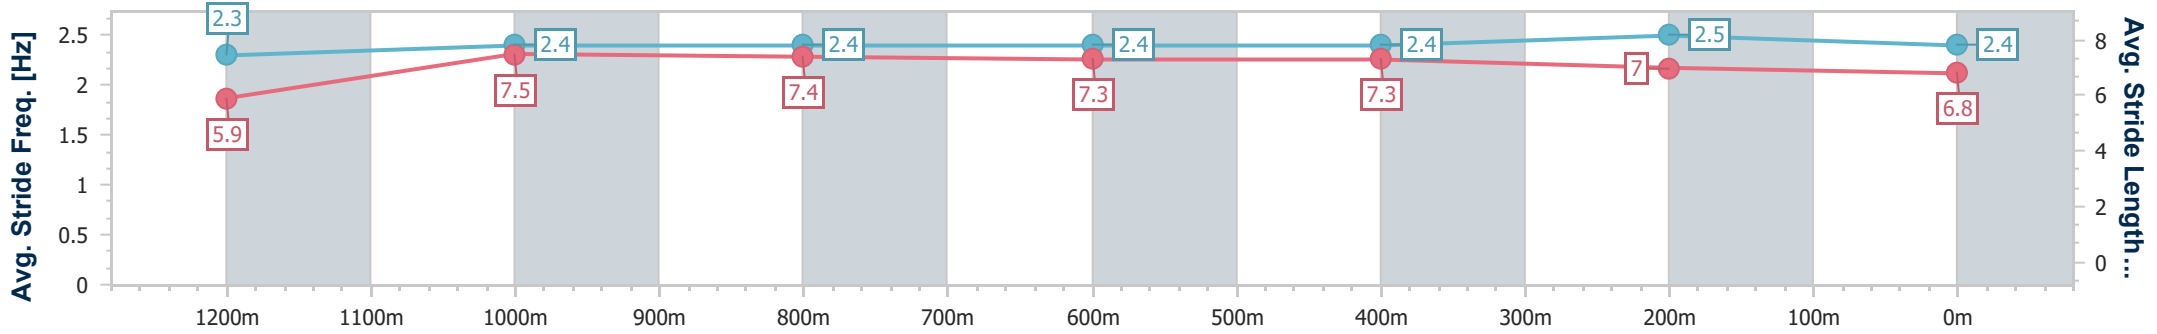

Horse/Jockey Name	Daring Belle
Final Rank	5
Fastest Section Time (Section)	0:11.12 (1200m)
Top Speed [km/h] (Section)	65.4 (1200m)
Race State	Finished

Ipswich QLD Professional
Race 8: THE BARN FAMILY RESTAURANT BENCHMARK 68
Handicap - 1350m
18 January 2023 - 17:49
Track Rating: Good 4, Weather: Fine, Rail Position: +10m Entire Course

Section	Overall	1200m	1000m	800m	600m	400m	200m
Section Times	1:20.55 [5] (0:11.35)	1:09.20 [3] (0:11.12)	0:58.08 [5] (0:11.26)	0:46.82 [5] (0:11.47)	0:35.35 [4] (0:11.40)	0:23.95 [3] (0:11.70)	0:12.25 [5] (0:12.25)
Average Speed [km/h]	47.6	64.7	64.0	62.7	63.3	61.8	58.7
Top Speed [km/h]	63.7	65.4	64.9	63.9	64.4	63.1	61.5
Avg. Dist. to Rail [m]	1.1	0.5	0.3	0.4	0.4	2.2	4.8
Avg. Stride Freq. [Hz]	2.3	2.4	2.4	2.4	2.4	2.5	2.4
Avg. Stride Length [m]	5.9	7.5	7.4	7.3	7.3	7.0	6.8

- [ ] Ranking at each section and finish
- -.-.- No data available at this section
- NA No data available