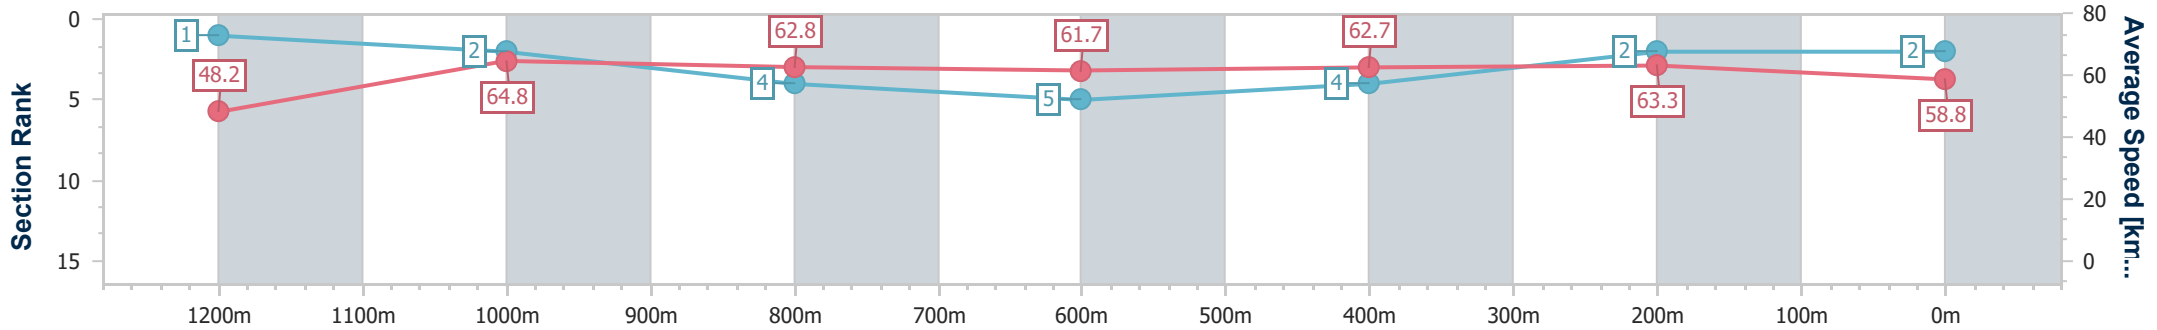

Horse/Jockey Name	Ain't She Lovely
Final Rank	2
Fastest Section Time (Section)	0:11.05 (1200m)
Top Speed [km/h] (Section)	66.2 (1200m)
Race State	Finished

Ipswich QLD Professional
Race 8: THE BARN FAMILY RESTAURANT BENCHMARK 68
Handicap - 1350m
18 January 2023 - 17:49
Track Rating: Good 4, Weather: Fine, Rail Position: +10m Entire Course

Section	Overall	1200m	1000m	800m	600m	400m	200m
Section Times	1:20.26 [2] (0:11.22)	1:09.04 [1] (0:11.05)	0:57.99 [2] (0:11.40)	0:46.59 [4] (0:11.60)	0:34.99 [5] (0:11.40)	0:23.59 [4] (0:11.36)	0:12.23 [2] (0:12.23)
Average Speed [km/h]	48.2	64.8	62.8	61.7	62.7	63.3	58.8
Top Speed [km/h]	63.8	66.2	64.9	62.2	63.7	64.5	62.4
Avg. Dist. to Rail [m]	3.5	3.3	2.1	1.5	1.5	1.0	1.1
Avg. Stride Freq. [Hz]	2.3	2.4	2.4	2.3	2.4	2.4	2.3
Avg. Stride Length [m]	6.0	7.5	7.3	7.4	7.3	7.2	7.0

- [ ] Ranking at each section and finish
- -.-.- No data available at this section
- NA No data available