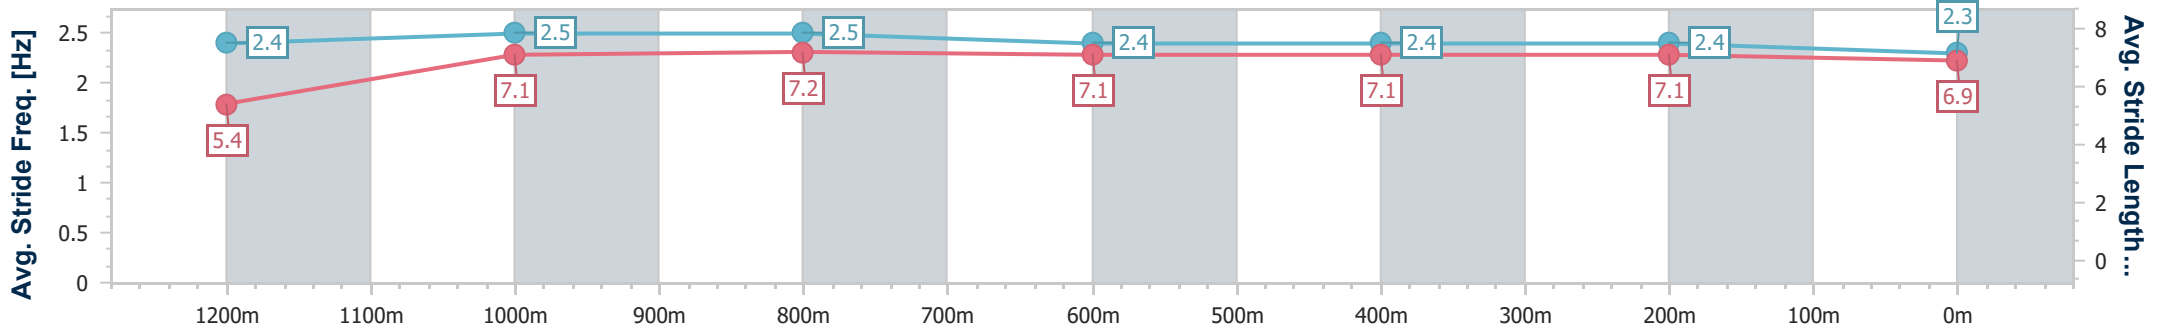

Ipswich QLD Professional
 Race 8: THE BARN FAMILY RESTAURANT BENCHMARK 68
 Handicap - 1350m
 18 January 2023 - 17:49
 Track Rating: Good 4, Weather: Fine, Rail Position: +10m Entire Course

Section	Overall	1200m	1000m	800m	600m	400m	200m
Section Times	1:20.68 [6] (0:11.52)	1:09.16 [6] (0:10.94)	0:58.22 [4] (0:11.19)	0:47.03 [3] (0:11.48)	0:35.55 [2] (0:11.37)	0:24.18 [2] (0:11.75)	0:12.43 [4] (0:12.43)
Average Speed [km/h]	46.8	65.7	64.2	62.5	63.2	61.7	58.4
Top Speed [km/h]	64.1	66.0	64.4	63.9	63.7	63.5	64.1
Avg. Dist. to Rail [m]	1.8	1.1	1.0	1.0	0.4	3.0	1.9
Avg. Stride Freq. [Hz]	2.2	2.3	2.2	2.2	2.2	2.3	2.2
Avg. Stride Length [m]	6.1	8.0	7.9	7.8	7.8	7.6	7.3

- [] Ranking at each section and finish
- .-.- No data available at this section
- NA No data available

Horse/Jockey Name	Seacole
Final Rank	7
Fastest Section Time (Section)	0:11.10 (1200m)
Top Speed [km/h] (Section)	66.4 (1200m)
Race State	Finished

Ipswich QLD Professional
 Race 8: THE BARN FAMILY RESTAURANT BENCHMARK 68
 Handicap - 1350m
 18 January 2023 - 17:49
 Track Rating: Good 4, Weather: Fine, Rail Position: +10m Entire Course

Section	Overall	1200m	1000m	800m	600m	400m	200m
Section Times	1:20.70 [7] (0:11.36)	1:09.34 [4] (0:11.10)	0:58.24 [3] (0:11.15)	0:47.09 [2] (0:11.56)	0:35.53 [3] (0:11.53)	0:24.00 [5] (0:11.66)	0:12.34 [6] (0:12.34)
Average Speed [km/h]	47.6	64.7	64.2	61.8	62.4	61.8	58.3
Top Speed [km/h]	64.2	66.4	65.0	63.0	63.8	63.3	61.6
Avg. Dist. to Rail [m]	2.4	2.6	2.5	1.7	0.8	1.5	3.4
Avg. Stride Freq. [Hz]	2.4	2.5	2.5	2.4	2.4	2.4	2.3
Avg. Stride Length [m]	5.4	7.1	7.2	7.1	7.1	7.1	6.9