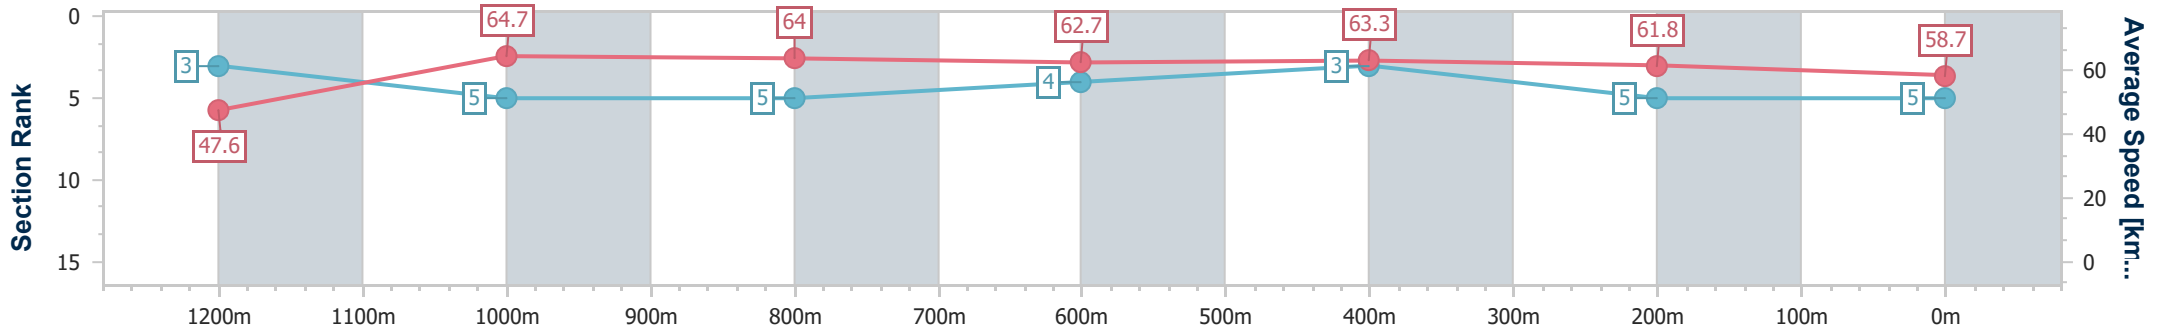

Horse/Jockey Name	Daring Belle
Final Rank	5
Fastest Section Time (Section)	0:11.12 (1200m)
Top Speed [km/h] (Section)	65.4 (1200m)
Race State	Finished

Ipswich QLD Professional
Race 8: THE BARN FAMILY RESTAURANT BENCHMARK 68
Handicap - 1350m
18 January 2023 - 17:49
Track Rating: Good 4, Weather: Fine, Rail Position: +10m Entire Course

Section	Overall	1200m	1000m	800m	600m	400m	200m
Section Times	1:20.55 [5] (0:11.35)	1:09.20 [3] (0:11.12)	0:58.08 [5] (0:11.26)	0:46.82 [5] (0:11.47)	0:35.35 [4] (0:11.40)	0:23.95 [3] (0:11.70)	0:12.25 [5] (0:12.25)
Average Speed [km/h]	47.6	64.7	64.0	62.7	63.3	61.8	58.7
Top Speed [km/h]	63.7	65.4	64.9	63.9	64.4	63.1	61.5
Avg. Dist. to Rail [m]	1.1	0.5	0.3	0.4	0.4	2.2	4.8
Avg. Stride Freq. [Hz]	2.3	2.4	2.4	2.4	2.4	2.5	2.4
Avg. Stride Length [m]	5.9	7.5	7.4	7.3	7.3	7.0	6.8

- [ ] Ranking at each section and finish
- -.-.- No data available at this section
- NA No data available