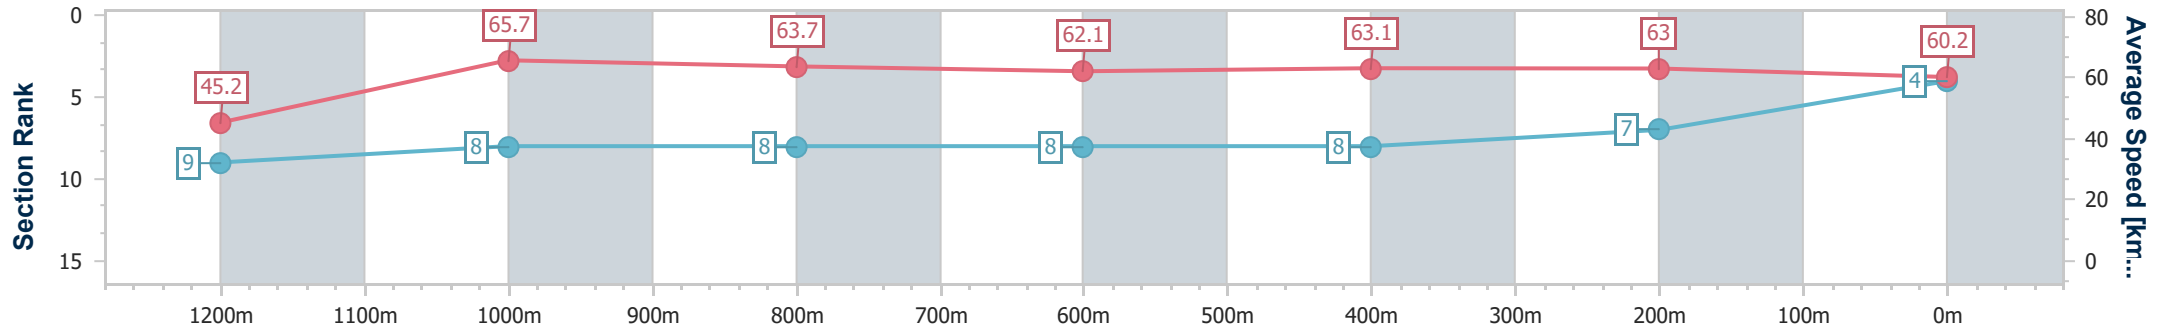

Horse/Jockey Name	Alert And Ready
Final Rank	4
Fastest Section Time (Section)	0:10.94 (1200m)
Top Speed [km/h] (Section)	67.6 (1200m)
Race State	Finished

Ipswich QLD Professional
Race 8: THE BARN FAMILY RESTAURANT BENCHMARK 68
Handicap - 1350m
18 January 2023 - 17:49
Track Rating: Good 4, Weather: Fine, Rail Position: +10m Entire Course

Section	Overall	1200m	1000m	800m	600m	400m	200m
Section Times	1:20.50 [4] (0:11.94)	1:08.56 [9] (0:10.94)	0:57.62 [8] (0:11.27)	0:46.35 [8] (0:11.56)	0:34.79 [8] (0:11.38)	0:23.41 [8] (0:11.45)	0:11.96 [7] (0:11.96)
Average Speed [km/h]	45.2	65.7	63.7	62.1	63.1	63.0	60.2
Top Speed [km/h]	64.4	67.6	64.7	63.2	63.9	63.8	62.6
Avg. Dist. to Rail [m]	3.0	1.1	0.9	0.9	0.6	0.8	0.9
Avg. Stride Freq. [Hz]	2.4	2.5	2.4	2.4	2.4	2.5	2.4
Avg. Stride Length [m]	5.4	7.2	7.3	7.2	7.2	7.1	7.0

- [ ] Ranking at each section and finish
- -.-.- No data available at this section
- NA No data available