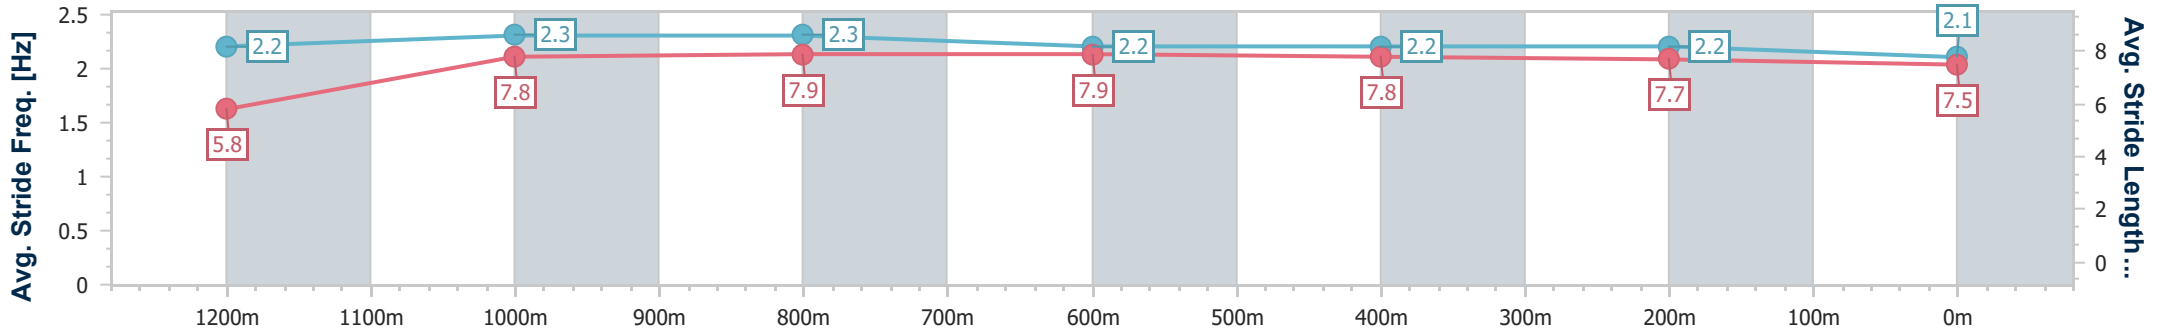

Ipswich QLD Professional
 Race 8: THE BARN FAMILY RESTAURANT BENCHMARK 68
 Handicap - 1350m
 18 January 2023 - 17:49
 Track Rating: Good 4, Weather: Fine, Rail Position: +10m Entire Course

Section	Overall	1200m	1000m	800m	600m	400m	200m
Section Times	1:20.70 [7] (0:11.36)	1:09.34 [4] (0:11.10)	0:58.24 [3] (0:11.15)	0:47.09 [2] (0:11.56)	0:35.53 [3] (0:11.53)	0:24.00 [5] (0:11.66)	0:12.34 [6] (0:12.34)
Average Speed [km/h]	47.6	64.7	64.2	61.8	62.4	61.8	58.3
Top Speed [km/h]	64.2	66.4	65.0	63.0	63.8	63.3	61.6
Avg. Dist. to Rail [m]	2.4	2.6	2.5	1.7	0.8	1.5	3.4
Avg. Stride Freq. [Hz]	2.4	2.5	2.5	2.4	2.4	2.4	2.3
Avg. Stride Length [m]	5.4	7.1	7.2	7.1	7.1	7.1	6.9

- [] Ranking at each section and finish
- .-.- No data available at this section
- NA No data available

Horse/Jockey Name	Saint Martin
Final Rank	8
Fastest Section Time (Section)	0:11.08 (1000m)
Top Speed [km/h] (Section)	65.4 (1000m)
Race State	Finished

Ipswich QLD Professional
 Race 8: THE BARN FAMILY RESTAURANT BENCHMARK 68
 Handicap - 1350m
 18 January 2023 - 17:49
 Track Rating: Good 4, Weather: Fine, Rail Position: +10m Entire Course

Section	Overall	1200m	1000m	800m	600m	400m	200m
Section Times	1:21.25 [8] (0:11.85)	1:09.40 [8] (0:11.18)	0:58.22 [9] (0:11.08)	0:47.14 [7] (0:11.36)	0:35.78 [6] (0:11.55)	0:24.23 [7] (0:11.83)	0:12.40 [8] (0:12.40)
Average Speed [km/h]	45.6	64.4	64.9	63.4	62.2	61.1	58.1
Top Speed [km/h]	61.5	65.2	65.4	64.4	63.3	62.1	60.3
Avg. Dist. to Rail [m]	2.6	0.4	0.3	0.4	0.2	1.6	3.5
Avg. Stride Freq. [Hz]	2.2	2.3	2.3	2.2	2.2	2.2	2.1
Avg. Stride Length [m]	5.8	7.8	7.9	7.9	7.8	7.7	7.5