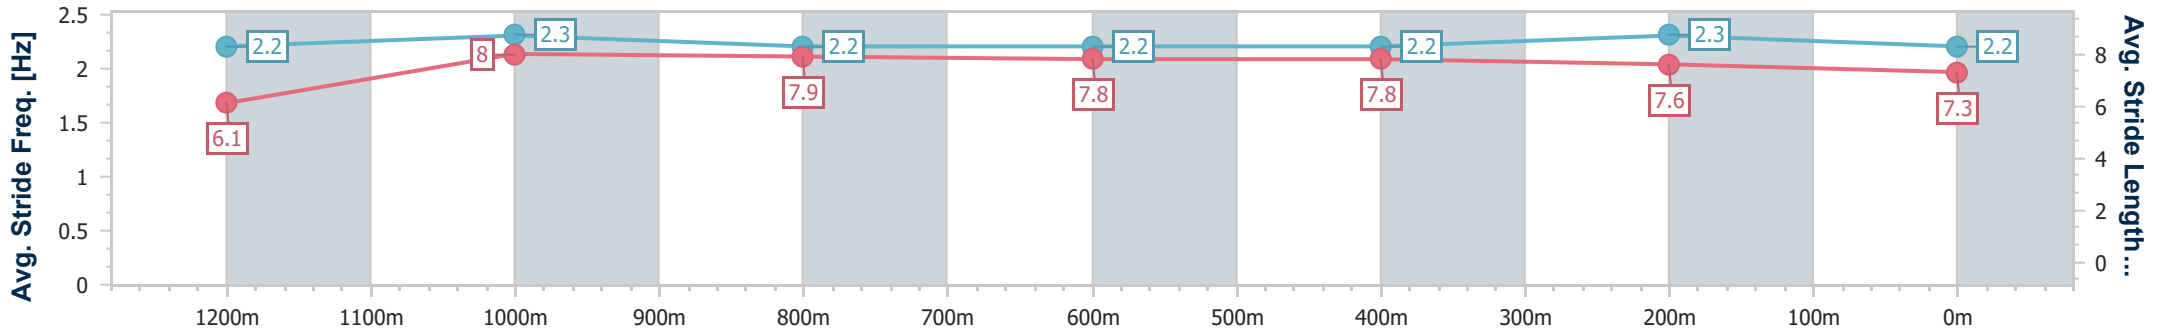

Horse/Jockey Name	Spokesman
Final Rank	6
Fastest Section Time (Section)	0:10.94 (1200m)
Top Speed [km/h] (Section)	66.0 (1200m)
Race State	Finished

Ipswich QLD Professional
Race 8: THE BARN FAMILY RESTAURANT BENCHMARK 68
Handicap - 1350m
18 January 2023 - 17:49
Track Rating: Good 4, Weather: Fine, Rail Position: +10m Entire Course

Section	Overall	1200m	1000m	800m	600m	400m	200m
Section Times	1:20.68 [6] (0:11.52)	1:09.16 [6] (0:10.94)	0:58.22 [4] (0:11.19)	0:47.03 [3] (0:11.48)	0:35.55 [2] (0:11.37)	0:24.18 [2] (0:11.75)	0:12.43 [4] (0:12.43)
Average Speed [km/h]	46.8	65.7	64.2	62.5	63.2	61.7	58.4
Top Speed [km/h]	64.1	66.0	64.4	63.9	63.7	63.5	64.1
Avg. Dist. to Rail [m]	1.8	1.1	1.0	1.0	0.4	3.0	1.9
Avg. Stride Freq. [Hz]	2.2	2.3	2.2	2.2	2.2	2.3	2.2
Avg. Stride Length [m]	6.1	8.0	7.9	7.8	7.8	7.6	7.3

- [ ] Ranking at each section and finish
- -.-.- No data available at this section
- NA No data available