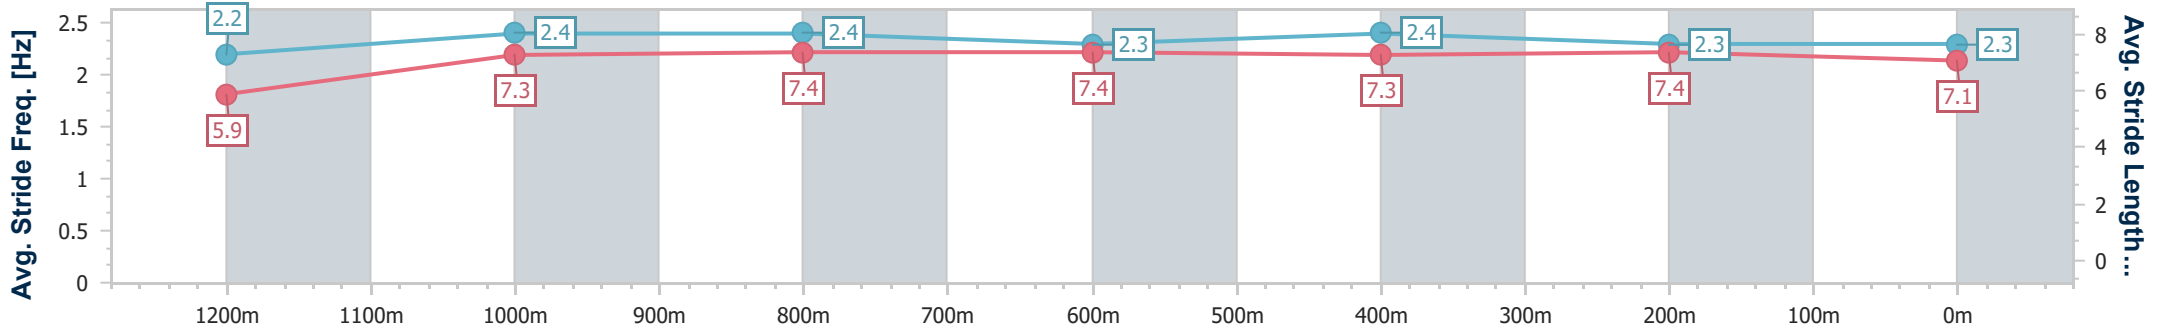

Ipswich QLD Professional
 Race 8: THE BARN FAMILY RESTAURANT BENCHMARK 68
 Handicap - 1350m
 18 January 2023 - 17:49
 Track Rating: Good 4, Weather: Fine, Rail Position: +10m Entire Course

Section	Overall	1200m	1000m	800m	600m	400m	200m
Section Times	1:21.25 [8] (0:11.85)	1:09.40 [8] (0:11.18)	0:58.22 [9] (0:11.08)	0:47.14 [7] (0:11.36)	0:35.78 [6] (0:11.55)	0:24.23 [7] (0:11.83)	0:12.40 [8] (0:12.40)
Average Speed [km/h]	45.6	64.4	64.9	63.4	62.2	61.1	58.1
Top Speed [km/h]	61.5	65.2	65.4	64.4	63.3	62.1	60.3
Avg. Dist. to Rail [m]	2.6	0.4	0.3	0.4	0.2	1.6	3.5
Avg. Stride Freq. [Hz]	2.2	2.3	2.3	2.2	2.2	2.2	2.1
Avg. Stride Length [m]	5.8	7.8	7.9	7.9	7.8	7.7	7.5

- [] Ranking at each section and finish
- .-.- No data available at this section
- NA No data available

Horse/Jockey Name	Americana Magic
Final Rank	9
Fastest Section Time (Section)	0:11.24 (1200m)
Top Speed [km/h] (Section)	65.6 (1200m)
Race State	Finished

Ipswich QLD Professional
 Race 8: THE BARN FAMILY RESTAURANT BENCHMARK 68
 Handicap - 1350m
 18 January 2023 - 17:49
 Track Rating: Good 4, Weather: Fine, Rail Position: +10m Entire Course

Section	Overall	1200m	1000m	800m	600m	400m	200m
Section Times	1:21.59 [9] (0:11.59)	1:10.00 [7] (0:11.24)	0:58.76 [7] (0:11.41)	0:47.35 [9] (0:11.67)	0:35.68 [9] (0:11.60)	0:24.08 [9] (0:11.68)	0:12.40 [9] (0:12.40)
Average Speed [km/h]	46.6	63.9	63.0	61.7	62.4	62.0	58.2
Top Speed [km/h]	63.1	65.6	65.6	62.6	64.0	64.6	61.5
Avg. Dist. to Rail [m]	2.3	0.9	0.7	0.5	0.9	2.5	3.6
Avg. Stride Freq. [Hz]	2.2	2.4	2.4	2.3	2.4	2.3	2.3
Avg. Stride Length [m]	5.9	7.3	7.4	7.4	7.3	7.4	7.1

- [] Ranking at each section and finish
- .-.- No data available at this section
- NA No data available