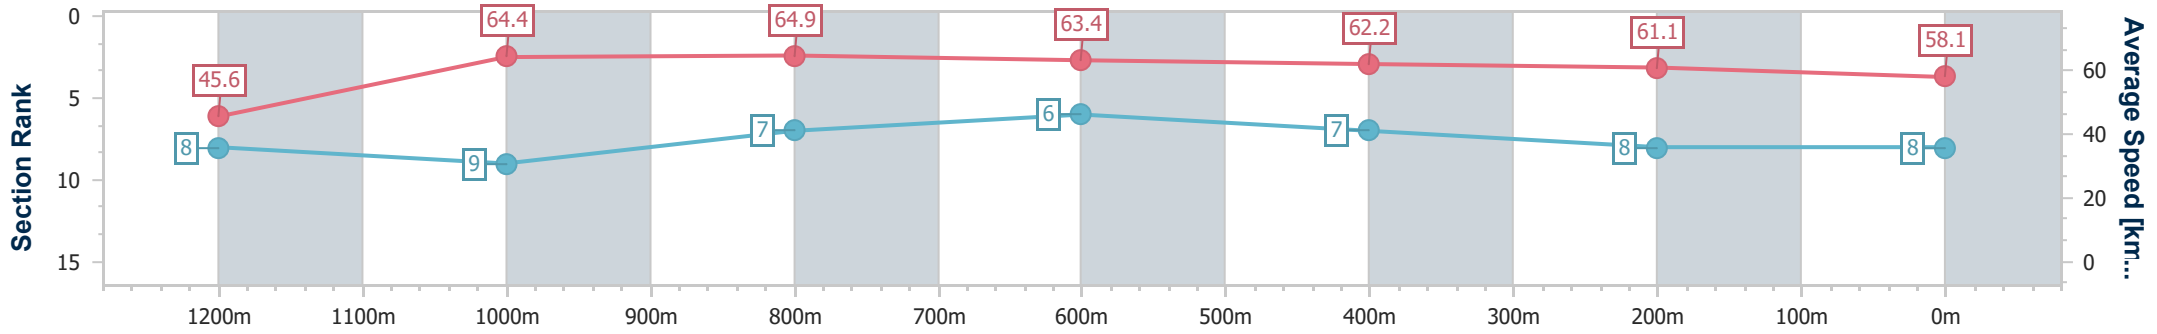

- [] Ranking at each section and finish
- .-.- No data available at this section
- NA No data available

Horse/Jockey Name	Saint Martin
Final Rank	8
Fastest Section Time (Section)	0:11.08 (1000m)
Top Speed [km/h] (Section)	65.4 (1000m)
Race State	Finished

Ipswich QLD Professional
 Race 8: THE BARN FAMILY RESTAURANT BENCHMARK 68
 Handicap - 1350m
 18 January 2023 - 17:49
 Track Rating: Good 4, Weather: Fine, Rail Position: +10m Entire Course

Section	Overall	1200m	1000m	800m	600m	400m	200m
Section Times	1:21.25 [8] (0:11.85)	1:09.40 [8] (0:11.18)	0:58.22 [9] (0:11.08)	0:47.14 [7] (0:11.36)	0:35.78 [6] (0:11.55)	0:24.23 [7] (0:11.83)	0:12.40 [8] (0:12.40)
Average Speed [km/h]	45.6	64.4	64.9	63.4	62.2	61.1	58.1
Top Speed [km/h]	61.5	65.2	65.4	64.4	63.3	62.1	60.3
Avg. Dist. to Rail [m]	2.6	0.4	0.3	0.4	0.2	1.6	3.5
Avg. Stride Freq. [Hz]	2.2	2.3	2.3	2.2	2.2	2.2	2.1
Avg. Stride Length [m]	5.8	7.8	7.9	7.9	7.8	7.7	7.5