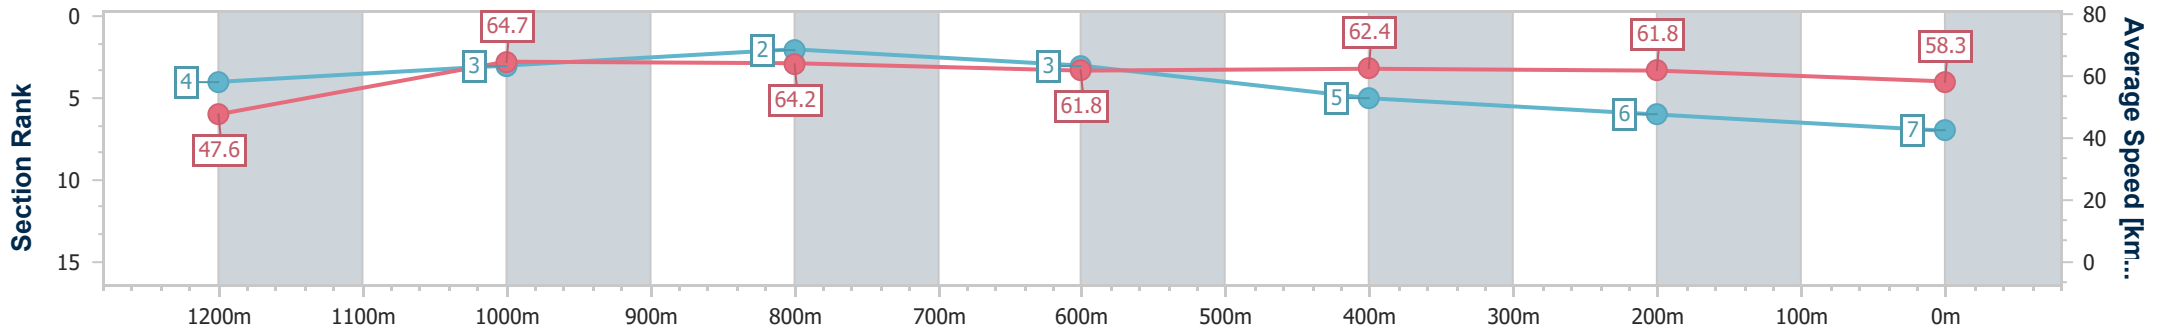

- [] Ranking at each section and finish
- .-.- No data available at this section
- NA No data available

Horse/Jockey Name	Seacole
Final Rank	7
Fastest Section Time (Section)	0:11.10 (1200m)
Top Speed [km/h] (Section)	66.4 (1200m)
Race State	Finished

Ipswich QLD Professional
 Race 8: THE BARN FAMILY RESTAURANT BENCHMARK 68
 Handicap - 1350m
 18 January 2023 - 17:49
 Track Rating: Good 4, Weather: Fine, Rail Position: +10m Entire Course

Section	Overall	1200m	1000m	800m	600m	400m	200m
Section Times	1:20.70 [7] (0:11.36)	1:09.34 [4] (0:11.10)	0:58.24 [3] (0:11.15)	0:47.09 [2] (0:11.56)	0:35.53 [3] (0:11.53)	0:24.00 [5] (0:11.66)	0:12.34 [6] (0:12.34)
Average Speed [km/h]	47.6	64.7	64.2	61.8	62.4	61.8	58.3
Top Speed [km/h]	64.2	66.4	65.0	63.0	63.8	63.3	61.6
Avg. Dist. to Rail [m]	2.4	2.6	2.5	1.7	0.8	1.5	3.4
Avg. Stride Freq. [Hz]	2.4	2.5	2.5	2.4	2.4	2.4	2.3
Avg. Stride Length [m]	5.4	7.1	7.2	7.1	7.1	7.1	6.9