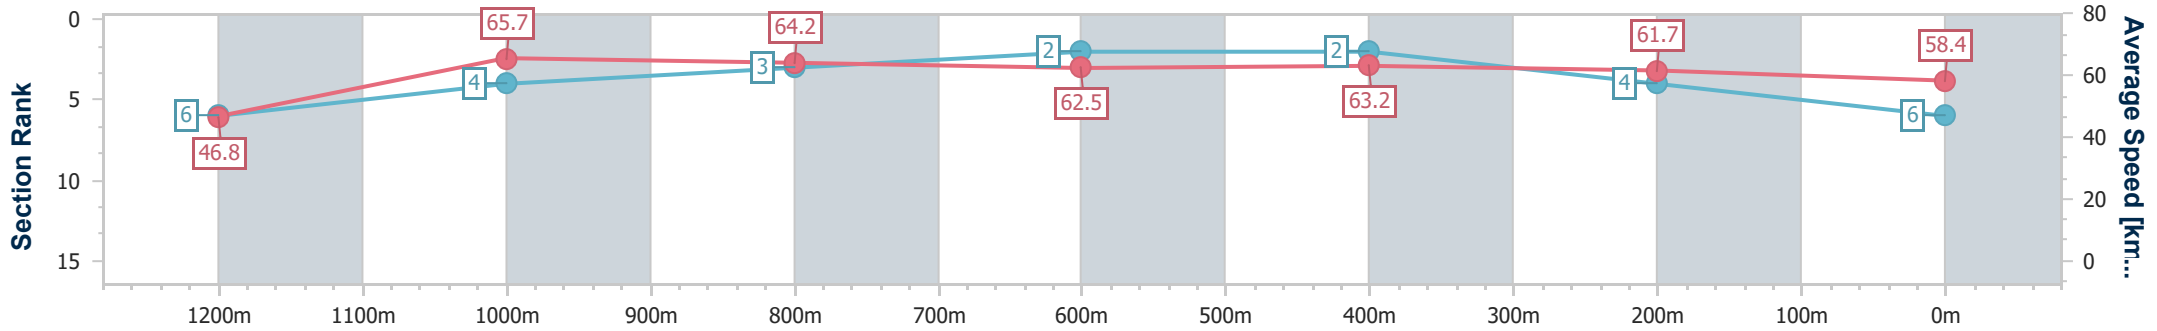

Horse/Jockey Name	Spokesman
Final Rank	6
Fastest Section Time (Section)	0:10.94 (1200m)
Top Speed [km/h] (Section)	66.0 (1200m)
Race State	Finished

Ipswich QLD Professional
Race 8: THE BARN FAMILY RESTAURANT BENCHMARK 68
Handicap - 1350m
18 January 2023 - 17:49
Track Rating: Good 4, Weather: Fine, Rail Position: +10m Entire Course

Section	Overall	1200m	1000m	800m	600m	400m	200m
Section Times	1:20.68 [6] (0:11.52)	1:09.16 [6] (0:10.94)	0:58.22 [4] (0:11.19)	0:47.03 [3] (0:11.48)	0:35.55 [2] (0:11.37)	0:24.18 [2] (0:11.75)	0:12.43 [4] (0:12.43)
Average Speed [km/h]	46.8	65.7	64.2	62.5	63.2	61.7	58.4
Top Speed [km/h]	64.1	66.0	64.4	63.9	63.7	63.5	64.1
Avg. Dist. to Rail [m]	1.8	1.1	1.0	1.0	0.4	3.0	1.9
Avg. Stride Freq. [Hz]	2.2	2.3	2.2	2.2	2.2	2.3	2.2
Avg. Stride Length [m]	6.1	8.0	7.9	7.8	7.8	7.6	7.3

- [ ] Ranking at each section and finish
- -.-.- No data available at this section
- NA No data available