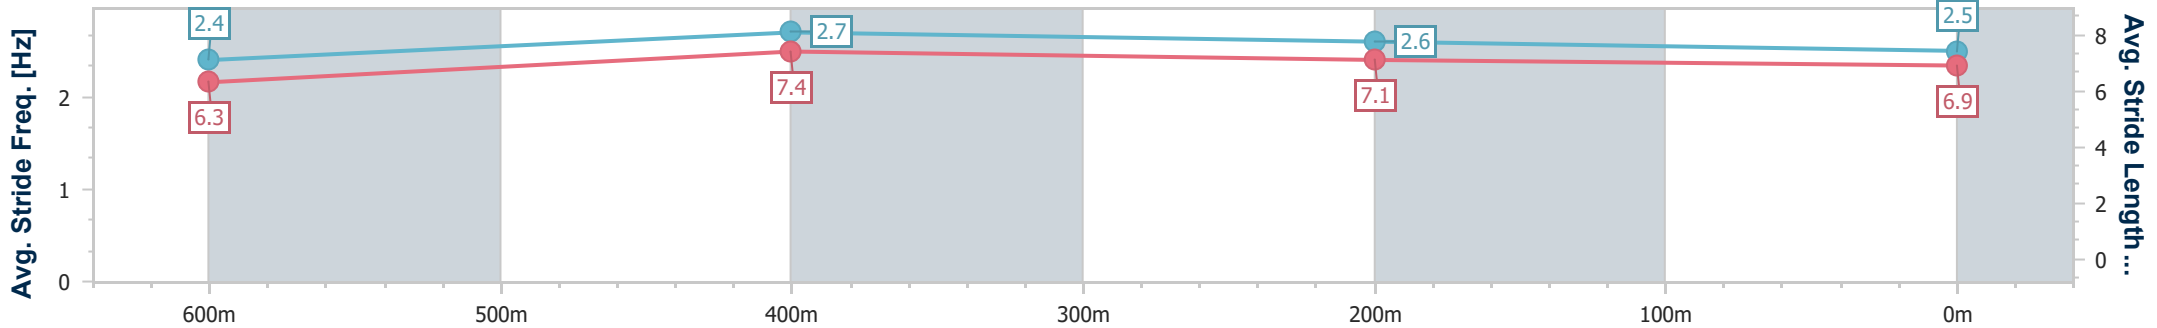

Ipswich QLD Professional

Race 2: TAB BENCHMARK 75 Handicap - 800m

18 January 2023 - 14:13

Track Rating: Good 4, Weather: Fine, Rail Position: +10m Entire Course

Section	Overall	600m	400m	200m
Section Times	0:45.18 [3] (0:13.12)	0:32.06 [2] (0:09.94)	0:22.12 [2] (0:10.70)	0:11.42 [3] (0:11.42)
Average Speed [km/h]	55.0	72.1	66.7	63.1
Top Speed [km/h]	72.7	73.6	69.4	65.3
Avg. Dist. to Rail [m]	3.3	1.3	1.8	1.1
Avg. Stride Freq. [Hz]	2.4	2.7	2.6	2.5
Avg. Stride Length [m]	6.3	7.4	7.1	6.9

- [] Ranking at each section and finish
- .-.- No data available at this section
- NA No data available

Horse/Jockey Name	Liza With A Zee
Final Rank	4
Fastest Section Time (Section)	0:10.06 (600m)
Top Speed [km/h] (Section)	72.0 (600m)
Race State	Finished