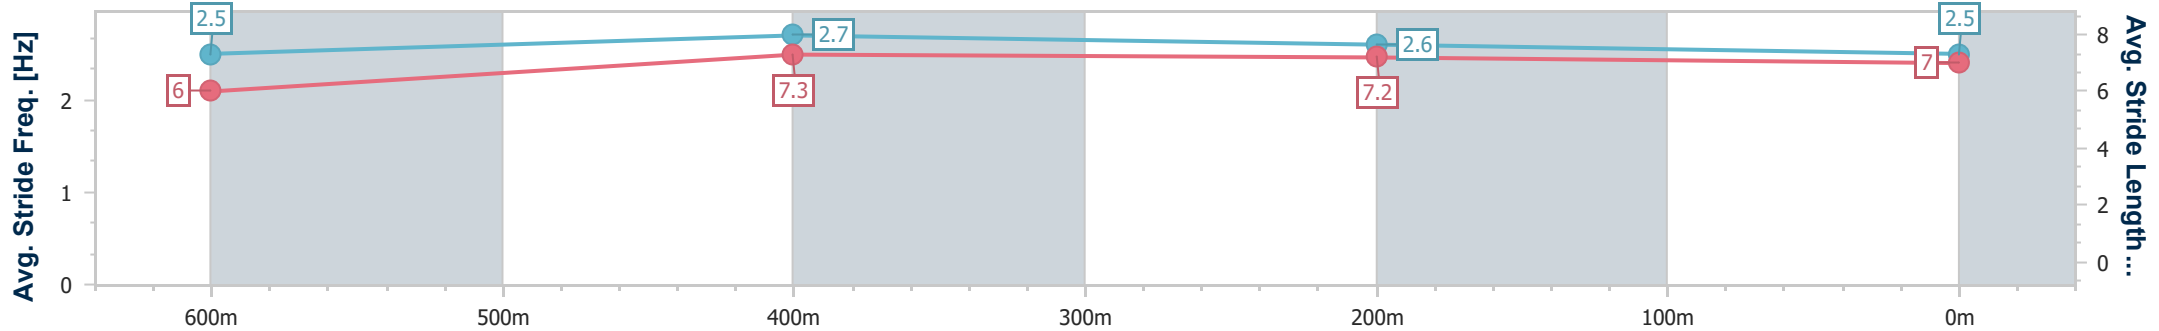

Ipswich QLD Professional

Race 2: TAB BENCHMARK 75 Handicap - 800m

18 January 2023 - 14:13

Track Rating: Good 4, Weather: Fine, Rail Position: +10m Entire Course

Section	Overall	600m	400m	200m
Section Times	0:45.28 [5] (0:13.36)	0:31.92 [5] (0:10.01)	0:21.91 [5] (0:10.60)	0:11.31 [6] (0:11.31)
Average Speed [km/h]	53.9	71.4	67.7	63.7
Top Speed [km/h]	70.8	72.2	70.1	66.4
Avg. Dist. to Rail [m]	0.9	1.3	1.4	2.7
Avg. Stride Freq. [Hz]	2.5	2.7	2.6	2.5
Avg. Stride Length [m]	6.0	7.3	7.2	7.0

- [] Ranking at each section and finish
- .-.- No data available at this section
- NA No data available

Horse/Jockey Name	Patented
Final Rank	6
Fastest Section Time (Section)	0:10.03 (600m)
Top Speed [km/h] (Section)	73.6 (600m)
Race State	Finished