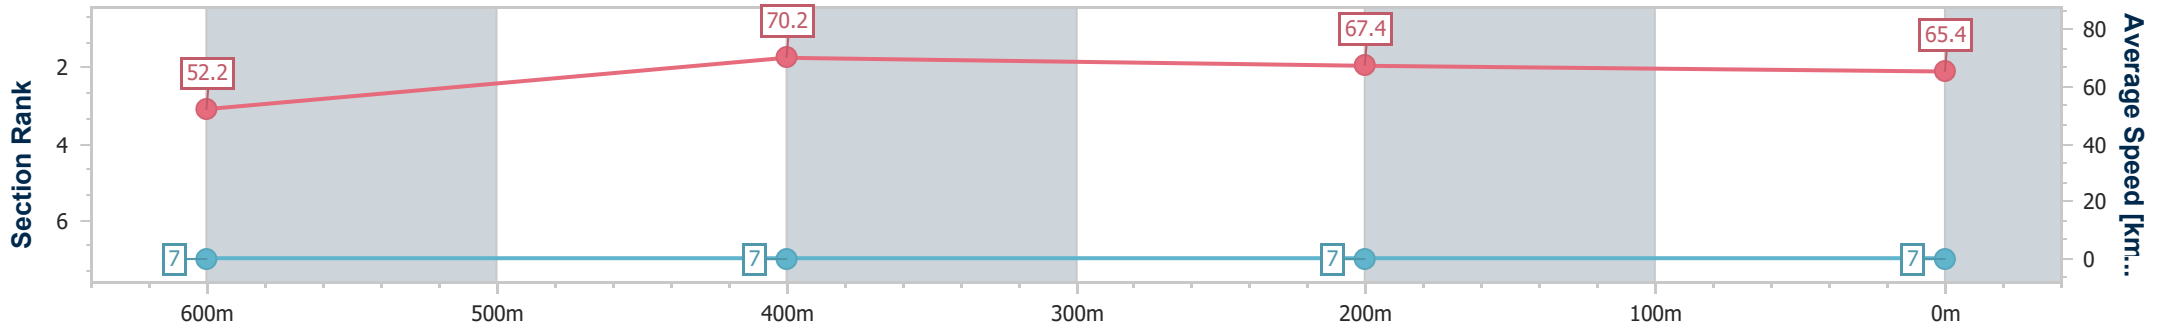

- [] Ranking at each section and finish
- .-.-.- No data available at this section
- NA No data available

Horse/Jockey Name	Rhythmic Pulse
Final Rank	7
Fastest Section Time (Section)	0:10.24 (600m)
Top Speed [km/h] (Section)	72.0 (600m)
Race State	Finished

Ipswich QLD Professional

Race 2: TAB BENCHMARK 75 Handicap - 800m

18 January 2023 - 14:13

Track Rating: Good 4, Weather: Fine, Rail Position: +10m Entire Course

Section	Overall	600m	400m	200m
Section Times	0:45.66 [7] (0:13.80)	0:31.86 [7] (0:10.24)	0:21.62 [7] (0:10.60)	0:11.02 [7] (0:11.02)
Average Speed [km/h]	52.2	70.2	67.4	65.4
Top Speed [km/h]	70.1	72.0	69.4	67.2
Avg. Dist. to Rail [m]	2.8	1.0	1.4	3.1
Avg. Stride Freq. [Hz]	2.3	2.6	2.5	2.4
Avg. Stride Length [m]	6.4	7.6	7.5	7.5

- [] Ranking at each section and finish
- .-.- No data available at this section
- NA No data available