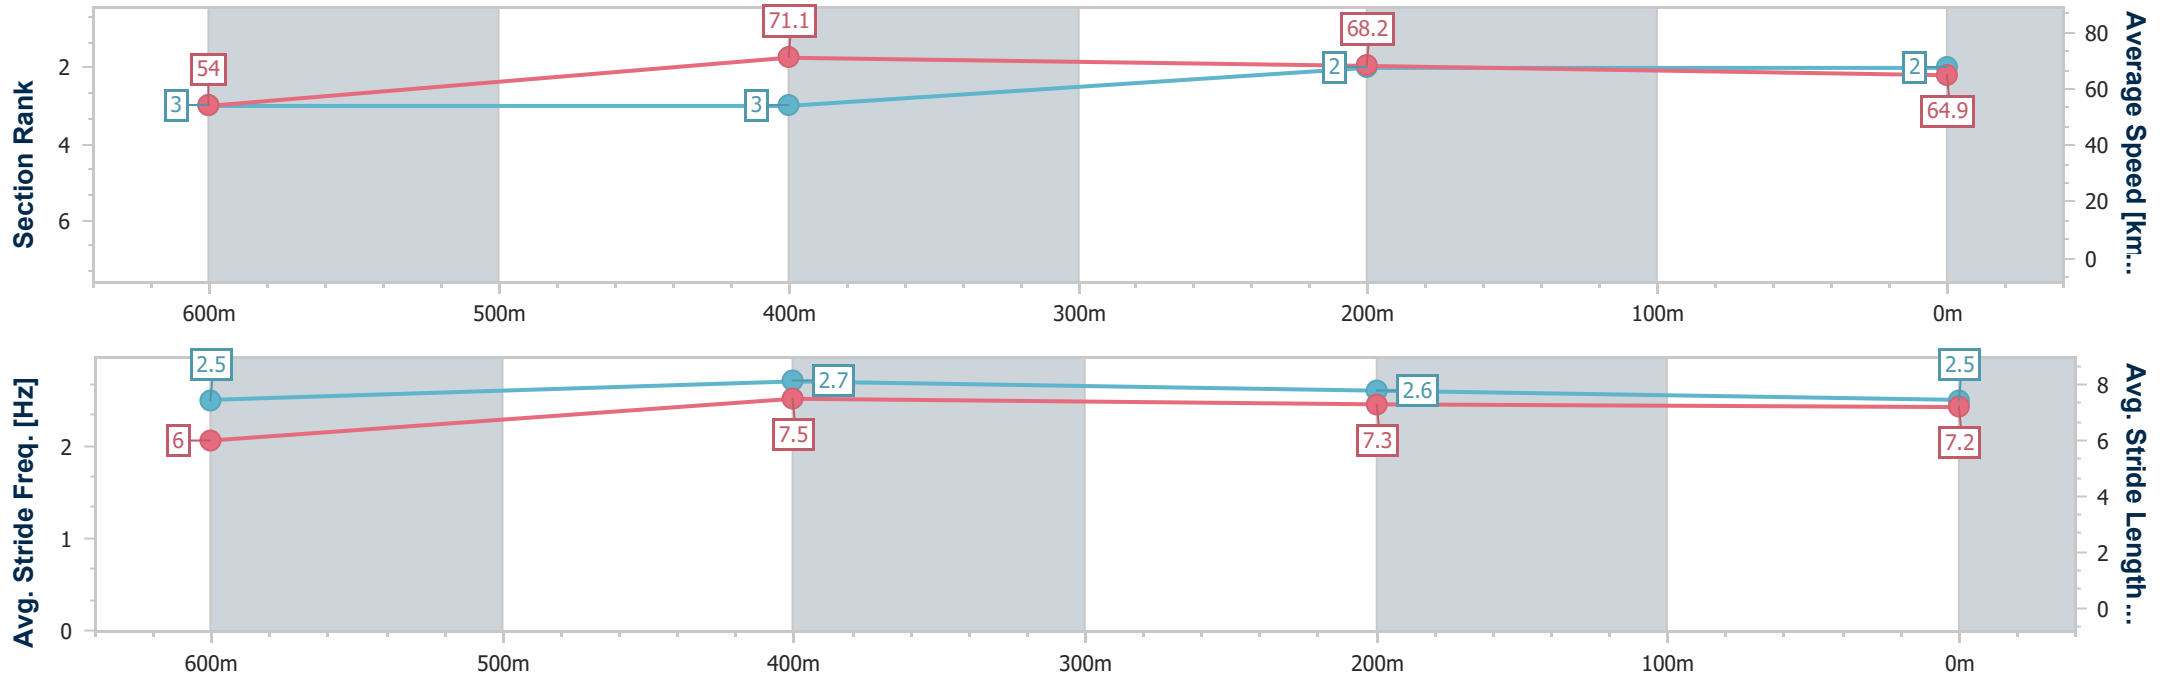

Ipswich QLD Professional

Race 2: TAB BENCHMARK 75 Handicap - 800m

18 January 2023 - 14:13

Track Rating: Good 4, Weather: Fine, Rail Position: +10m Entire Course

Section	Overall	600m	400m	200m
Section Times	0:45.01 [2] (0:13.36)	0:31.65 [3] (0:10.05)	0:21.60 [3] (0:10.50)	0:11.10 [2] (0:11.10)
Average Speed [km/h]	54.0	71.1	68.2	64.9
Top Speed [km/h]	72.9	72.9	69.9	67.4
Avg. Dist. to Rail [m]	3.0	1.5	1.1	1.6
Avg. Stride Freq. [Hz]	2.5	2.7	2.6	2.5
Avg. Stride Length [m]	6.0	7.5	7.3	7.2