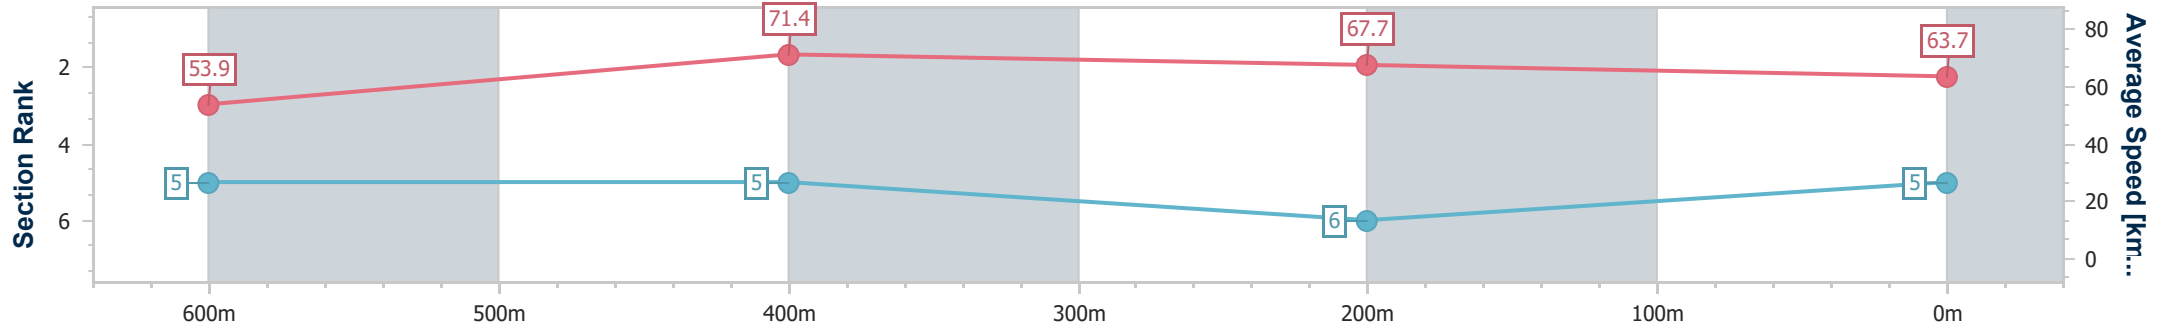

Ipswich QLD Professional

Race 2: TAB BENCHMARK 75 Handicap - 800m

18 January 2023 - 14:13

Track Rating: Good 4, Weather: Fine, Rail Position: +10m Entire Course

Section	Overall	600m	400m	200m
Section Times	0:45.28 [5] (0:13.36)	0:31.92 [5] (0:10.01)	0:21.91 [5] (0:10.60)	0:11.31 [6] (0:11.31)
Average Speed [km/h]	53.9	71.4	67.7	63.7
Top Speed [km/h]	70.8	72.2	70.1	66.4
Avg. Dist. to Rail [m]	0.9	1.3	1.4	2.7
Avg. Stride Freq. [Hz]	2.5	2.7	2.6	2.5
Avg. Stride Length [m]	6.0	7.3	7.2	7.0

- [] Ranking at each section and finish
- .-.- No data available at this section
- NA No data available

Horse/Jockey Name	Patented
Final Rank	6
Fastest Section Time (Section)	0:10.03 (600m)
Top Speed [km/h] (Section)	73.6 (600m)
Race State	Finished