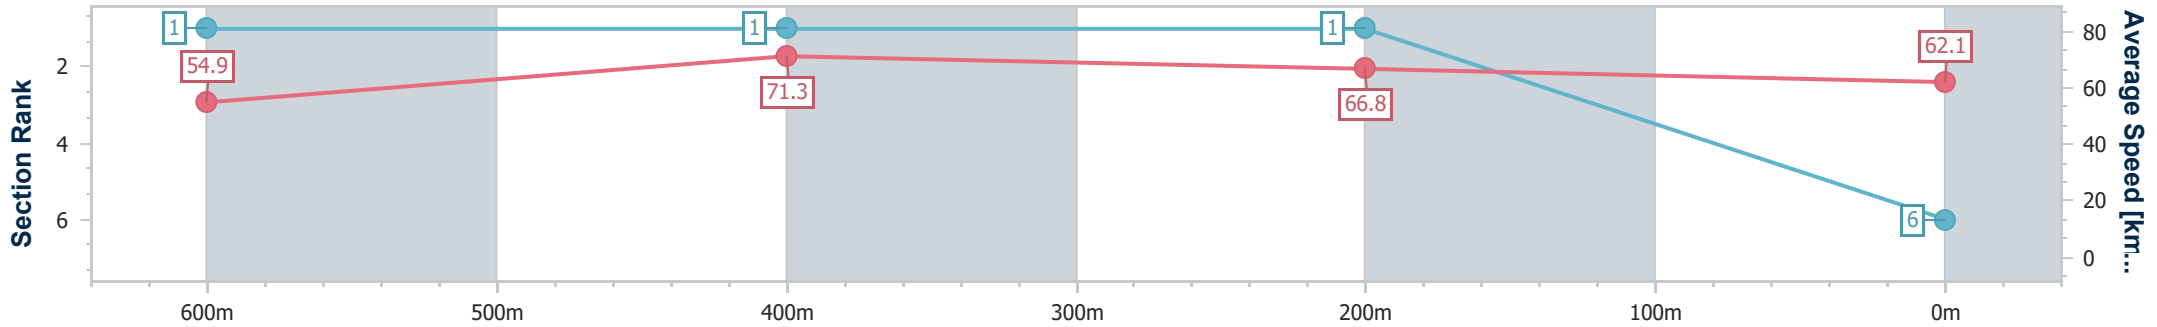

- [] Ranking at each section and finish
- .-.- No data available at this section
- NA No data available

Horse/Jockey Name	Patented
Final Rank	6
Fastest Section Time (Section)	0:10.03 (600m)
Top Speed [km/h] (Section)	73.6 (600m)
Race State	Finished

Ipswich QLD Professional

Race 2: TAB BENCHMARK 75 Handicap - 800m

18 January 2023 - 14:13

Track Rating: Good 4, Weather: Fine, Rail Position: +10m Entire Course

Section	Overall	600m	400m	200m
Section Times	0:45.42 [6] (0:13.11)	0:32.31 [1] (0:10.03)	0:22.28 [1] (0:10.69)	0:11.59 [1] (0:11.59)
Average Speed [km/h]	54.9	71.3	66.8	62.1
Top Speed [km/h]	73.1	73.6	69.5	65.5
Avg. Dist. to Rail [m]	1.6	1.6	2.0	1.2
Avg. Stride Freq. [Hz]	2.6	2.7	2.6	2.4
Avg. Stride Length [m]	5.9	7.3	7.3	7.1

- [] Ranking at each section and finish
- .-.-.- No data available at this section
- NA No data available

Horse/Jockey Name	Rhythmic Pulse
Final Rank	7
Fastest Section Time (Section)	0:10.24 (600m)
Top Speed [km/h] (Section)	72.0 (600m)
Race State	Finished