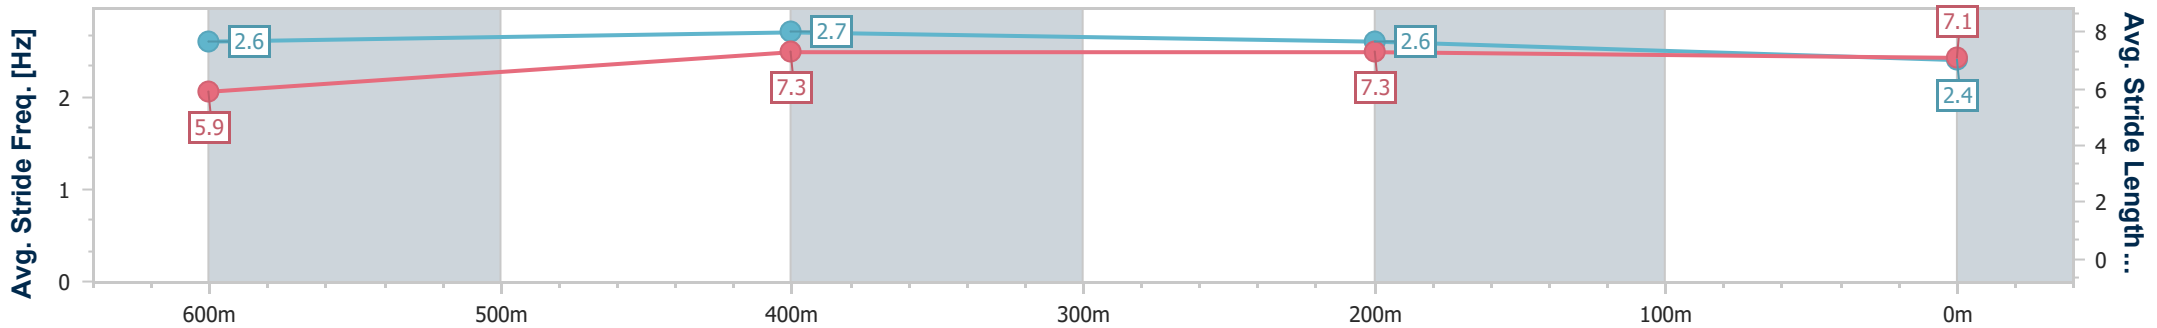

- [] Ranking at each section and finish
- .-.- No data available at this section
- NA No data available

Horse/Jockey Name	Patented
Final Rank	6
Fastest Section Time (Section)	0:10.03 (600m)
Top Speed [km/h] (Section)	73.6 (600m)
Race State	Finished

Ipswich QLD Professional

Race 2: TAB BENCHMARK 75 Handicap - 800m

18 January 2023 - 14:13

Track Rating: Good 4, Weather: Fine, Rail Position: +10m Entire Course

Section	Overall	600m	400m	200m
Section Times	0:45.42 [6] (0:13.11)	0:32.31 [1] (0:10.03)	0:22.28 [1] (0:10.69)	0:11.59 [1] (0:11.59)
Average Speed [km/h]	54.9	71.3	66.8	62.1
Top Speed [km/h]	73.1	73.6	69.5	65.5
Avg. Dist. to Rail [m]	1.6	1.6	2.0	1.2
Avg. Stride Freq. [Hz]	2.6	2.7	2.6	2.4
Avg. Stride Length [m]	5.9	7.3	7.3	7.1

- [] Ranking at each section and finish
- .-.-.- No data available at this section
- NA No data available

Horse/Jockey Name	Rhythmic Pulse
Final Rank	7
Fastest Section Time (Section)	0:10.24 (600m)
Top Speed [km/h] (Section)	72.0 (600m)
Race State	Finished