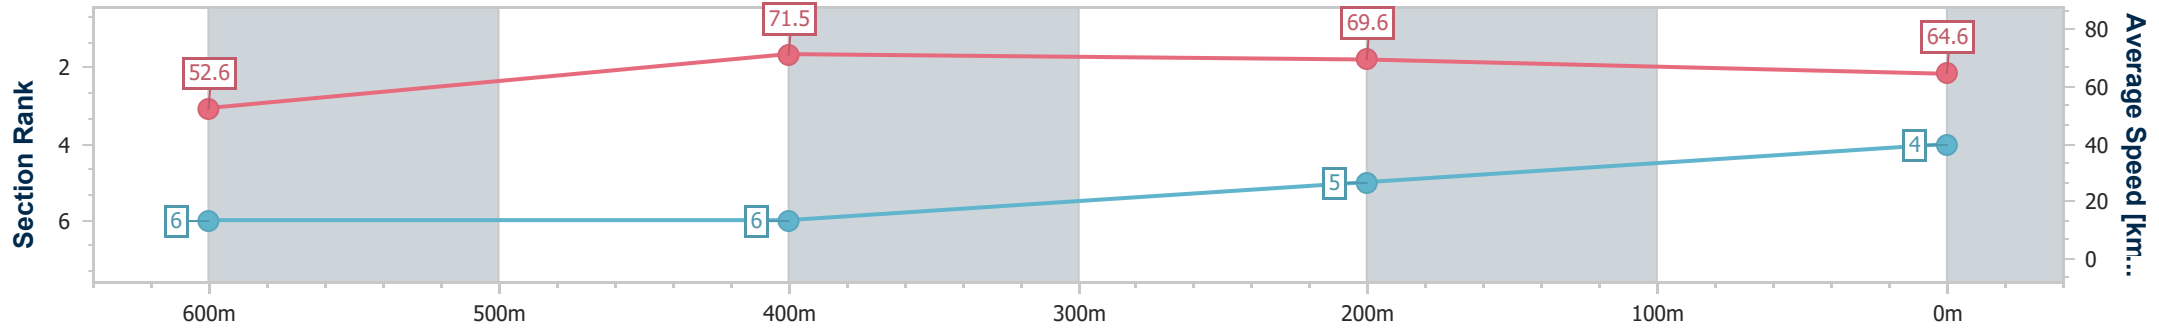

Ipswich QLD Professional

Race 2: TAB BENCHMARK 75 Handicap - 800m

18 January 2023 - 14:13

Track Rating: Good 4, Weather: Fine, Rail Position: +10m Entire Course

Section	Overall	600m	400m	200m
Section Times	0:45.21 [4] (0:13.68)	0:31.53 [6] (0:10.06)	0:21.47 [6] (0:10.35)	0:11.12 [5] (0:11.12)
Average Speed [km/h]	52.6	71.5	69.6	64.6
Top Speed [km/h]	71.9	72.0	71.9	68.0
Avg. Dist. to Rail [m]	4.3	0.9	1.4	4.5
Avg. Stride Freq. [Hz]	2.5	2.7	2.7	2.6
Avg. Stride Length [m]	6.0	7.4	7.3	6.9