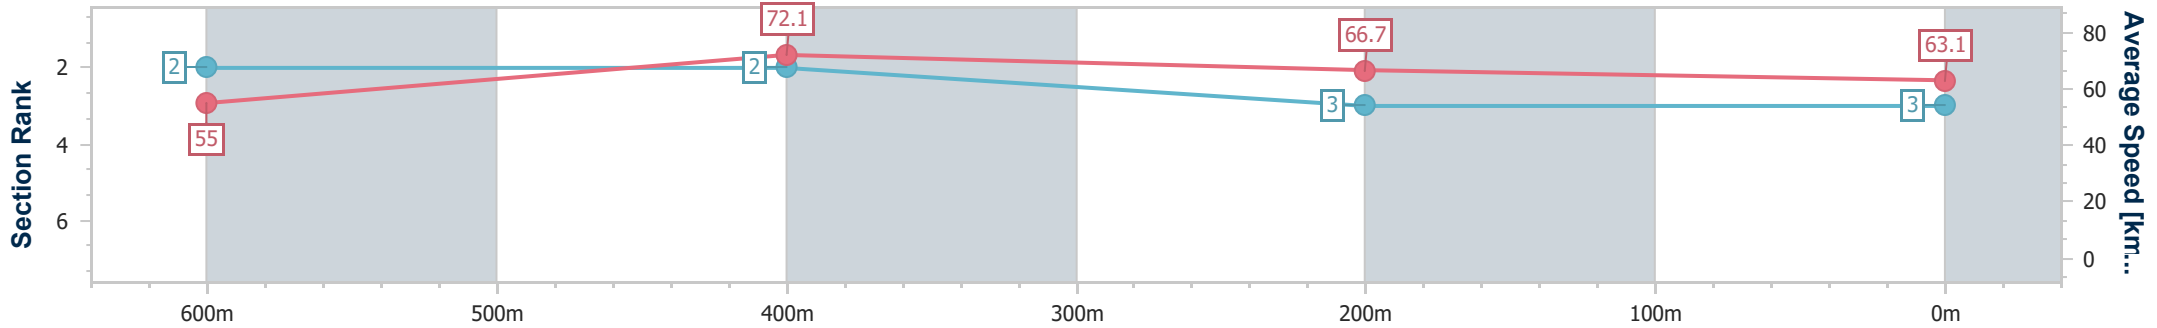

Ipswich QLD Professional

Race 2: TAB BENCHMARK 75 Handicap - 800m

18 January 2023 - 14:13

Track Rating: Good 4, Weather: Fine, Rail Position: +10m Entire Course

Section	Overall	600m	400m	200m
Section Times	0:45.18 [3] (0:13.12)	0:32.06 [2] (0:09.94)	0:22.12 [2] (0:10.70)	0:11.42 [3] (0:11.42)
Average Speed [km/h]	55.0	72.1	66.7	63.1
Top Speed [km/h]	72.7	73.6	69.4	65.3
Avg. Dist. to Rail [m]	3.3	1.3	1.8	1.1
Avg. Stride Freq. [Hz]	2.4	2.7	2.6	2.5
Avg. Stride Length [m]	6.3	7.4	7.1	6.9

- [] Ranking at each section and finish
- .-.- No data available at this section
- NA No data available

Horse/Jockey Name	Liza With A Zee
Final Rank	4
Fastest Section Time (Section)	0:10.06 (600m)
Top Speed [km/h] (Section)	72.0 (600m)
Race State	Finished