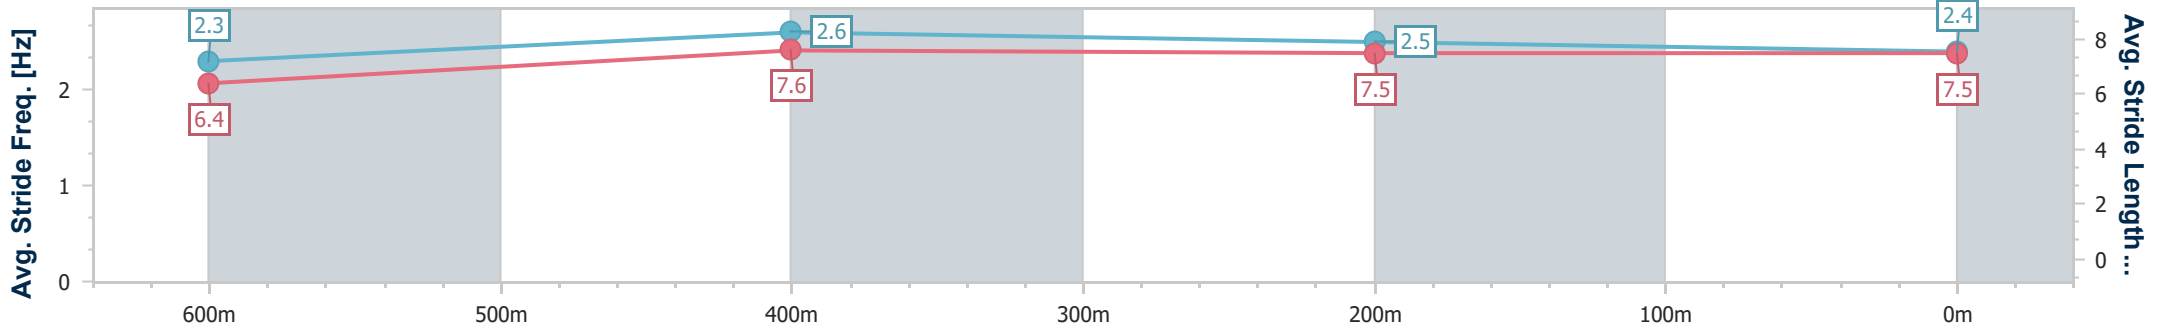

- [] Ranking at each section and finish
- .-.-.- No data available at this section
- NA No data available

Horse/Jockey Name	Rhythmic Pulse
Final Rank	7
Fastest Section Time (Section)	0:10.24 (600m)
Top Speed [km/h] (Section)	72.0 (600m)
Race State	Finished

Ipswich QLD Professional

Race 2: TAB BENCHMARK 75 Handicap - 800m

18 January 2023 - 14:13

Track Rating: Good 4, Weather: Fine, Rail Position: +10m Entire Course

Section	Overall	600m	400m	200m
Section Times	0:45.66 [7] (0:13.80)	0:31.86 [7] (0:10.24)	0:21.62 [7] (0:10.60)	0:11.02 [7] (0:11.02)
Average Speed [km/h]	52.2	70.2	67.4	65.4
Top Speed [km/h]	70.1	72.0	69.4	67.2
Avg. Dist. to Rail [m]	2.8	1.0	1.4	3.1
Avg. Stride Freq. [Hz]	2.3	2.6	2.5	2.4
Avg. Stride Length [m]	6.4	7.6	7.5	7.5

- [] Ranking at each section and finish
- .-.- No data available at this section
- NA No data available