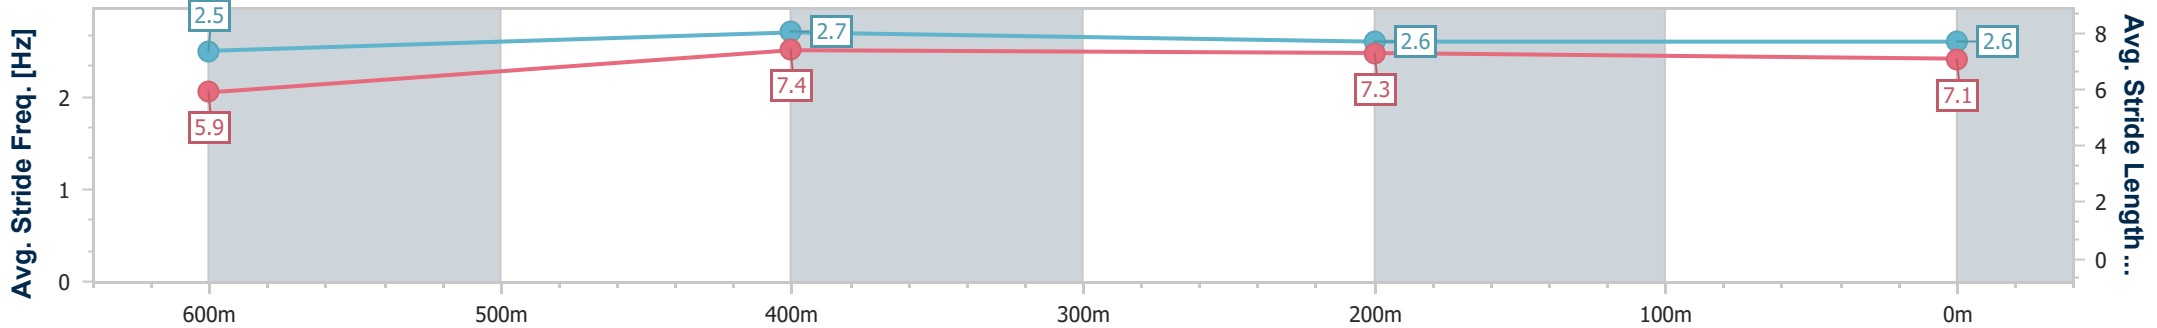

18 January 2023 - 14:13

Track Rating: Good 4, Weather: Fine, Rail Position: +10m Entire Course

Section	Overall	600m	400m	200m
Section Times	0:44.97 [1] (0:13.46)	0:31.51 [4] (0:10.08)	0:21.43 [4] (0:10.45)	0:10.98 [4] (0:10.98)
Average Speed [km/h]	53.5	70.4	68.4	65.6
Top Speed [km/h]	71.5	72.1	69.8	66.9
Avg. Dist. to Rail [m]	1.1	3.0	1.5	2.5
Avg. Stride Freq. [Hz]	2.5	2.7	2.6	2.6
Avg. Stride Length [m]	5.9	7.4	7.3	7.1