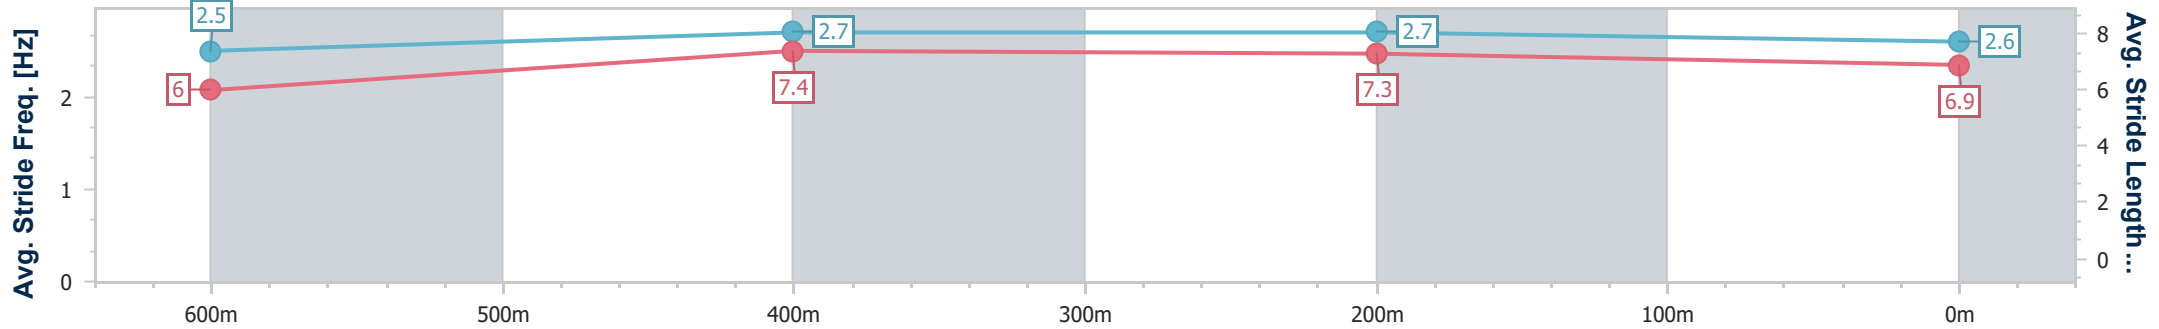

Ipswich QLD Professional

Race 2: TAB BENCHMARK 75 Handicap - 800m

18 January 2023 - 14:13

Track Rating: Good 4, Weather: Fine, Rail Position: +10m Entire Course

Section	Overall	600m	400m	200m
Section Times	0:45.21 [4] (0:13.68)	0:31.53 [6] (0:10.06)	0:21.47 [6] (0:10.35)	0:11.12 [5] (0:11.12)
Average Speed [km/h]	52.6	71.5	69.6	64.6
Top Speed [km/h]	71.9	72.0	71.9	68.0
Avg. Dist. to Rail [m]	4.3	0.9	1.4	4.5
Avg. Stride Freq. [Hz]	2.5	2.7	2.7	2.6
Avg. Stride Length [m]	6.0	7.4	7.3	6.9