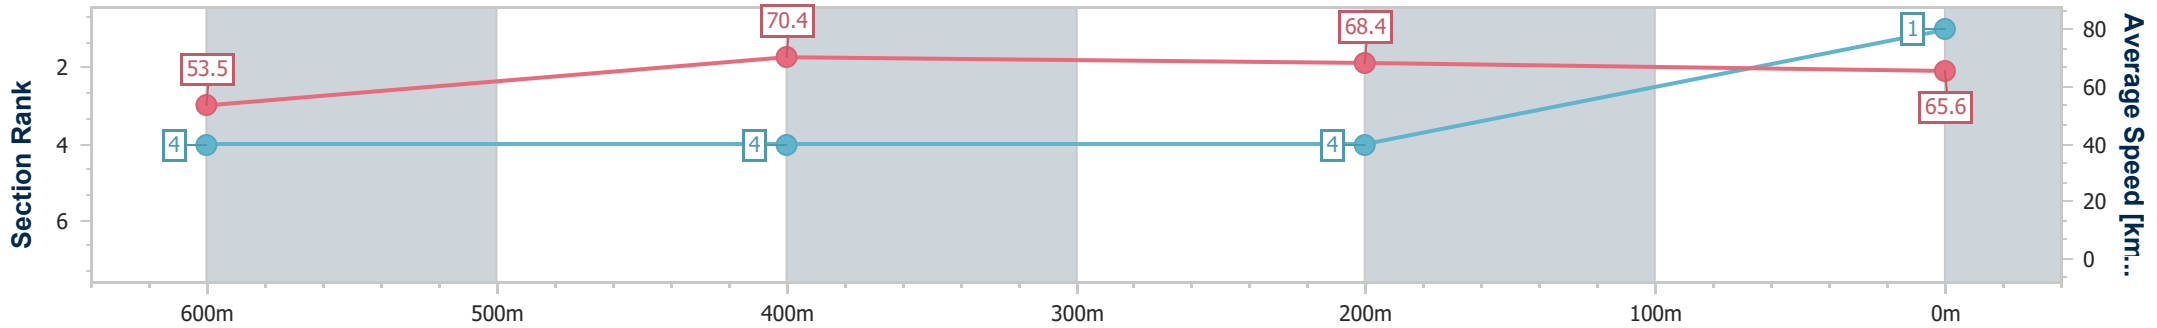

18 January 2023 - 14:13

Track Rating: Good 4, Weather: Fine, Rail Position: +10m Entire Course

Section	Overall	600m	400m	200m
Section Times	0:44.97 [1] (0:13.46)	0:31.51 [4] (0:10.08)	0:21.43 [4] (0:10.45)	0:10.98 [4] (0:10.98)
Average Speed [km/h]	53.5	70.4	68.4	65.6
Top Speed [km/h]	71.5	72.1	69.8	66.9
Avg. Dist. to Rail [m]	1.1	3.0	1.5	2.5
Avg. Stride Freq. [Hz]	2.5	2.7	2.6	2.6
Avg. Stride Length [m]	5.9	7.4	7.3	7.1