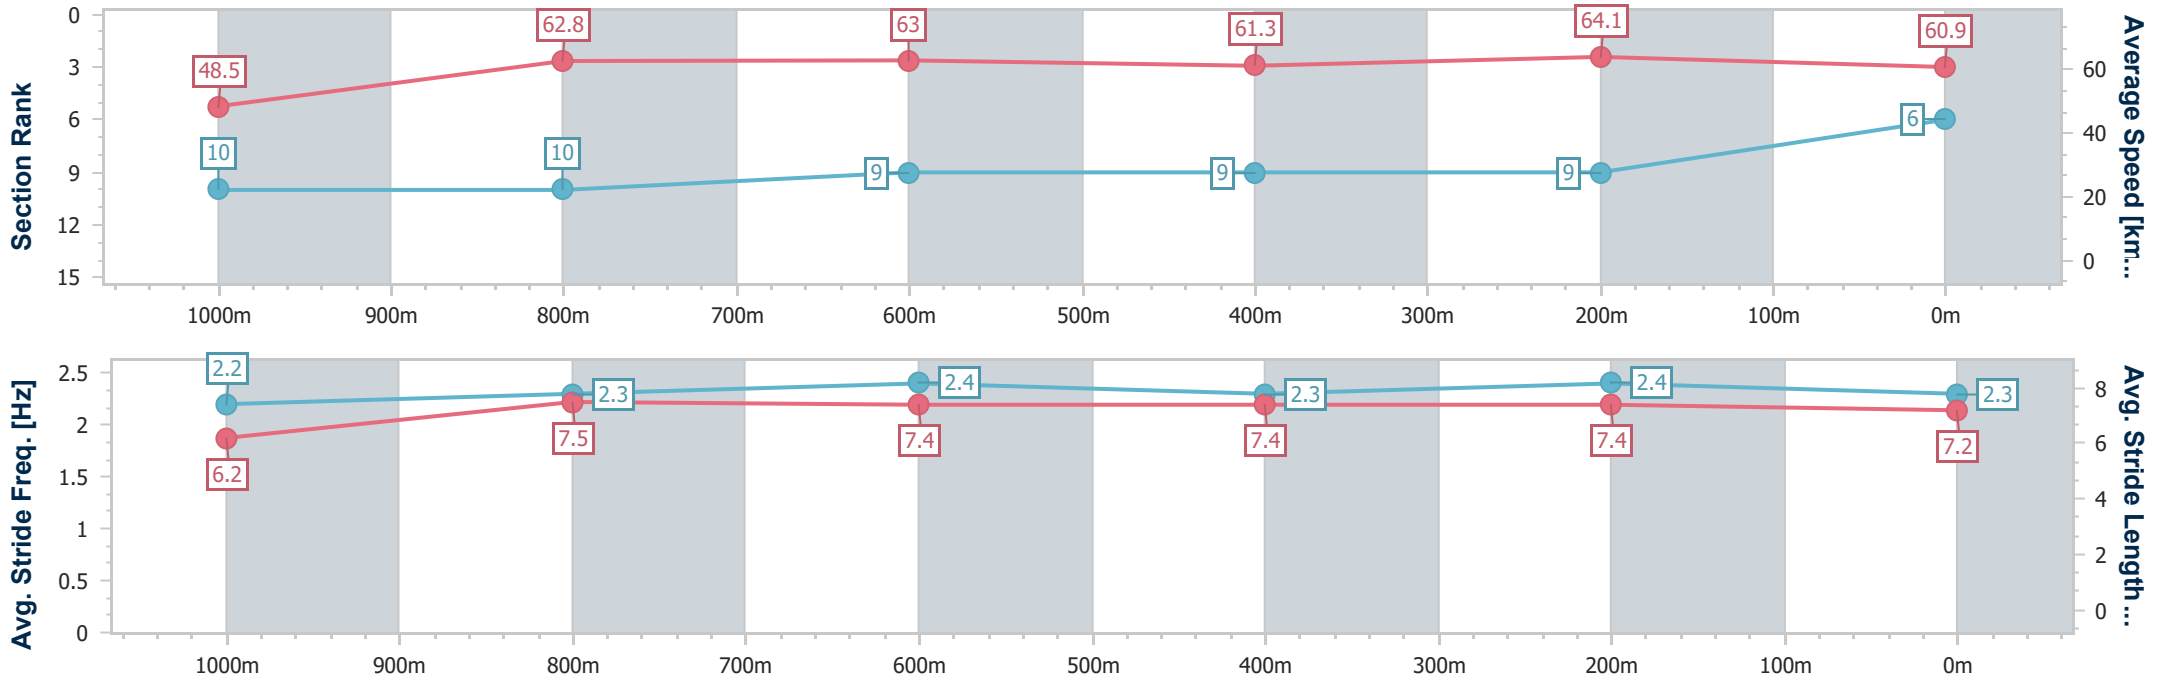

- [] Ranking at each section and finish
- .-.- No data available at this section
- NA No data available

Horse/Jockey Name	Capital Girl
Final Rank	6
Fastest Section Time (Section)	0:11.23 (400m)
Top Speed [km/h] (Section)	65.4 (1000m)
Race State	Finished

Sunshine Coast QLD Professional
 Race 2: WISHLIST RATINGS BAND 0 - 58 Handicap - 1200m
 06 January 2023 - 18:08
 Track Rating: Good 4, Weather: Fine, Rail Position: +5m Entire Course

Section	Overall	1000m	800m	600m	400m	200m
Section Times	1:12.98 [6] (0:14.87)	0:58.11 [10] (0:11.55)	0:46.56 [10] (0:11.61)	0:34.95 [9] (0:11.89)	0:23.06 [9] (0:11.23)	0:11.83 [9] (0:11.83)
Average Speed [km/h]	48.5	62.8	63.0	61.3	64.1	60.9
Top Speed [km/h]	62.0	65.4	64.3	63.6	65.3	63.9
Avg. Dist. to Rail [m]	6.8	2.8	2.7	1.9	4.7	6.8
Avg. Stride Freq. [Hz]	2.2	2.3	2.4	2.3	2.4	2.3
Avg. Stride Length [m]	6.2	7.5	7.4	7.4	7.4	7.2