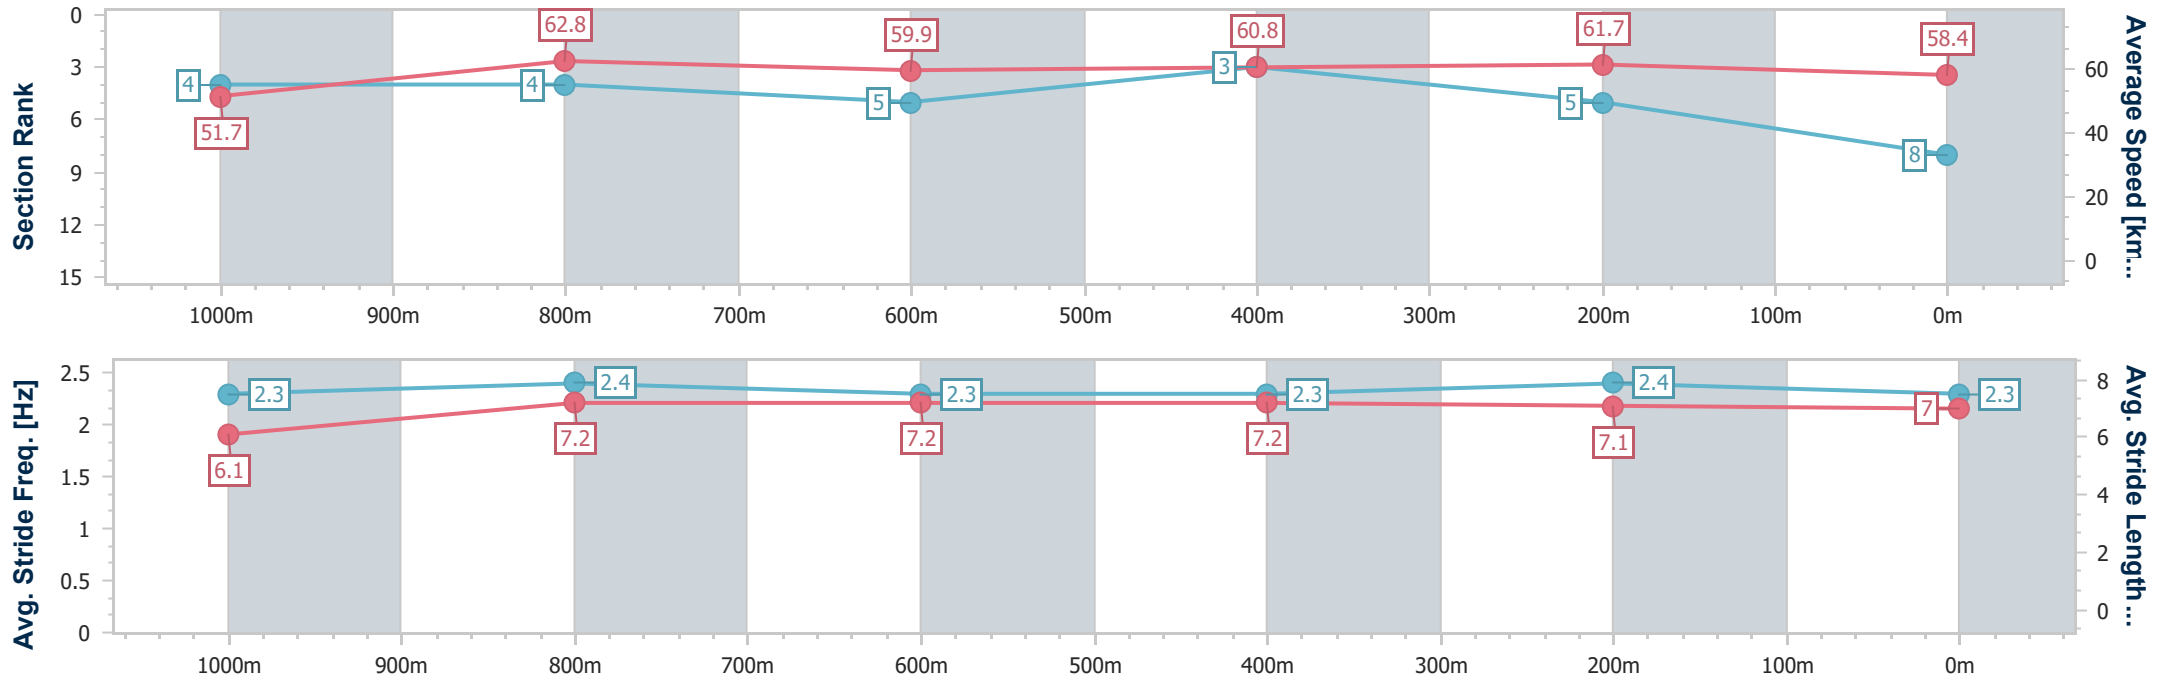

Sunshine Coast QLD Professional
 Race 2: WISHLIST RATINGS BAND 0 - 58 Handicap - 1200m
 06 January 2023 - 18:08
 Track Rating: Good 4, Weather: Fine, Rail Position: +5m Entire Course

Section	Overall	1000m	800m	600m	400m	200m
Section Times	1:13.08 [7] (0:13.86)	0:59.22 [3] (0:11.18)	0:48.04 [1] (0:12.08)	0:35.96 [1] (0:12.09)	0:23.87 [1] (0:11.59)	0:12.28 [3] (0:12.28)
Average Speed [km/h]	52.0	65.3	60.5	60.3	62.1	58.7
Top Speed [km/h]	65.5	66.6	64.1	62.4	62.9	61.3
Avg. Dist. to Rail [m]	8.7	4.5	3.1	1.9	1.4	1.8
Avg. Stride Freq. [Hz]	2.3	2.5	2.3	2.3	2.4	2.3
Avg. Stride Length [m]	6.2	7.3	7.3	7.2	7.2	6.9

- [] Ranking at each section and finish
- .-.- No data available at this section
- NA No data available

Horse/Jockey Name	Northern Melody
Final Rank	8
Fastest Section Time (Section)	0:11.57 (1000m)
Top Speed [km/h] (Section)	64.7 (1000m)
Race State	Finished

Sunshine Coast QLD Professional
 Race 2: WISHLIST RATINGS BAND 0 - 58 Handicap - 1200m
 06 January 2023 - 18:08
 Track Rating: Good 4, Weather: Fine, Rail Position: +5m Entire Course

Section	Overall	1000m	800m	600m	400m	200m
Section Times	1:13.31 [8] (0:13.92)	0:59.39 [4] (0:11.57)	0:47.82 [4] (0:12.12)	0:35.70 [5] (0:11.71)	0:23.99 [3] (0:11.66)	0:12.33 [5] (0:12.33)
Average Speed [km/h]	51.7	62.8	59.9	60.8	61.7	58.4
Top Speed [km/h]	63.4	64.7	61.4	62.4	63.0	61.3
Avg. Dist. to Rail [m]	5.4	3.3	1.7	1.9	1.0	2.5
Avg. Stride Freq. [Hz]	2.3	2.4	2.3	2.3	2.4	2.3
Avg. Stride Length [m]	6.1	7.2	7.2	7.2	7.1	7.0