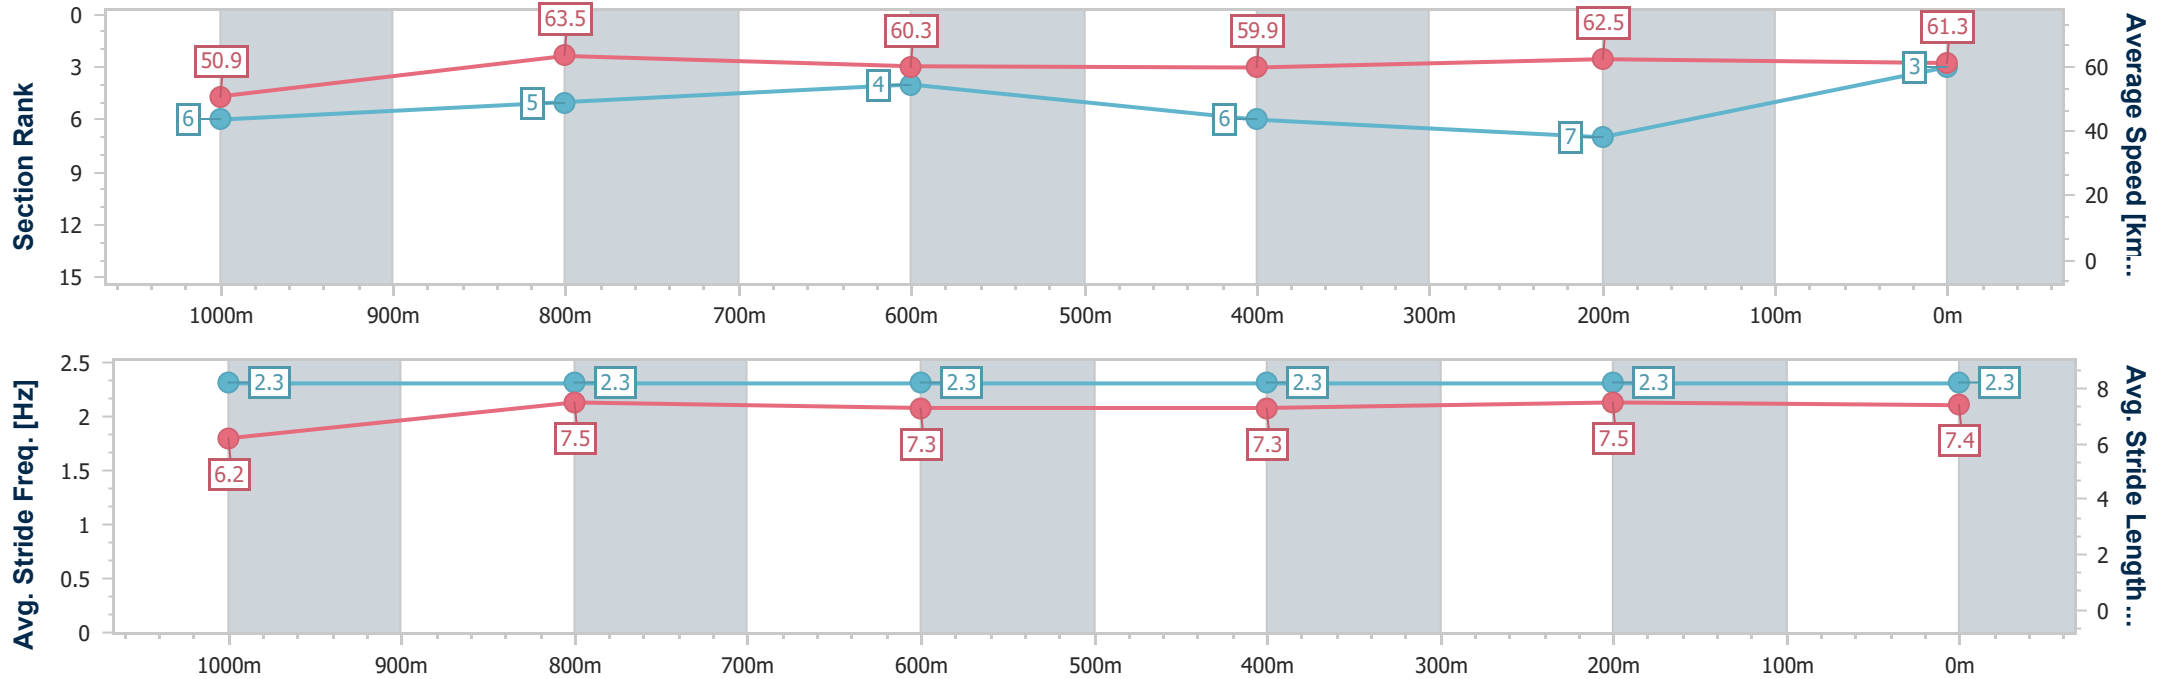

Horse/Jockey Name	Time To Testify
Final Rank	3
Fastest Section Time (Section)	0:11.41 (1000m)
Top Speed [km/h] (Section)	64.5 (1000m)
Race State	Finished

Sunshine Coast QLD Professional
Race 2: WISHLIST RATINGS BAND 0 - 58 Handicap - 1200m
06 January 2023 - 18:08
Track Rating: Good 4, Weather: Fine, Rail Position: +5m Entire Course

Section	Overall	1000m	800m	600m	400m	200m
Section Times	1:12.83 [3] (0:14.15)	0:58.68 [6] (0:11.41)	0:47.27 [5] (0:11.95)	0:35.32 [4] (0:12.06)	0:23.26 [6] (0:11.50)	0:11.76 [7] (0:11.76)
Average Speed [km/h]	50.9	63.5	60.3	59.9	62.5	61.3
Top Speed [km/h]	63.9	64.5	61.5	61.6	63.8	62.8
Avg. Dist. to Rail [m]	2.4	1.5	0.6	0.3	2.2	5.6
Avg. Stride Freq. [Hz]	2.3	2.3	2.3	2.3	2.3	2.3
Avg. Stride Length [m]	6.2	7.5	7.3	7.3	7.5	7.4

- [ ] Ranking at each section and finish
- -.-.- No data available at this section
- NA No data available