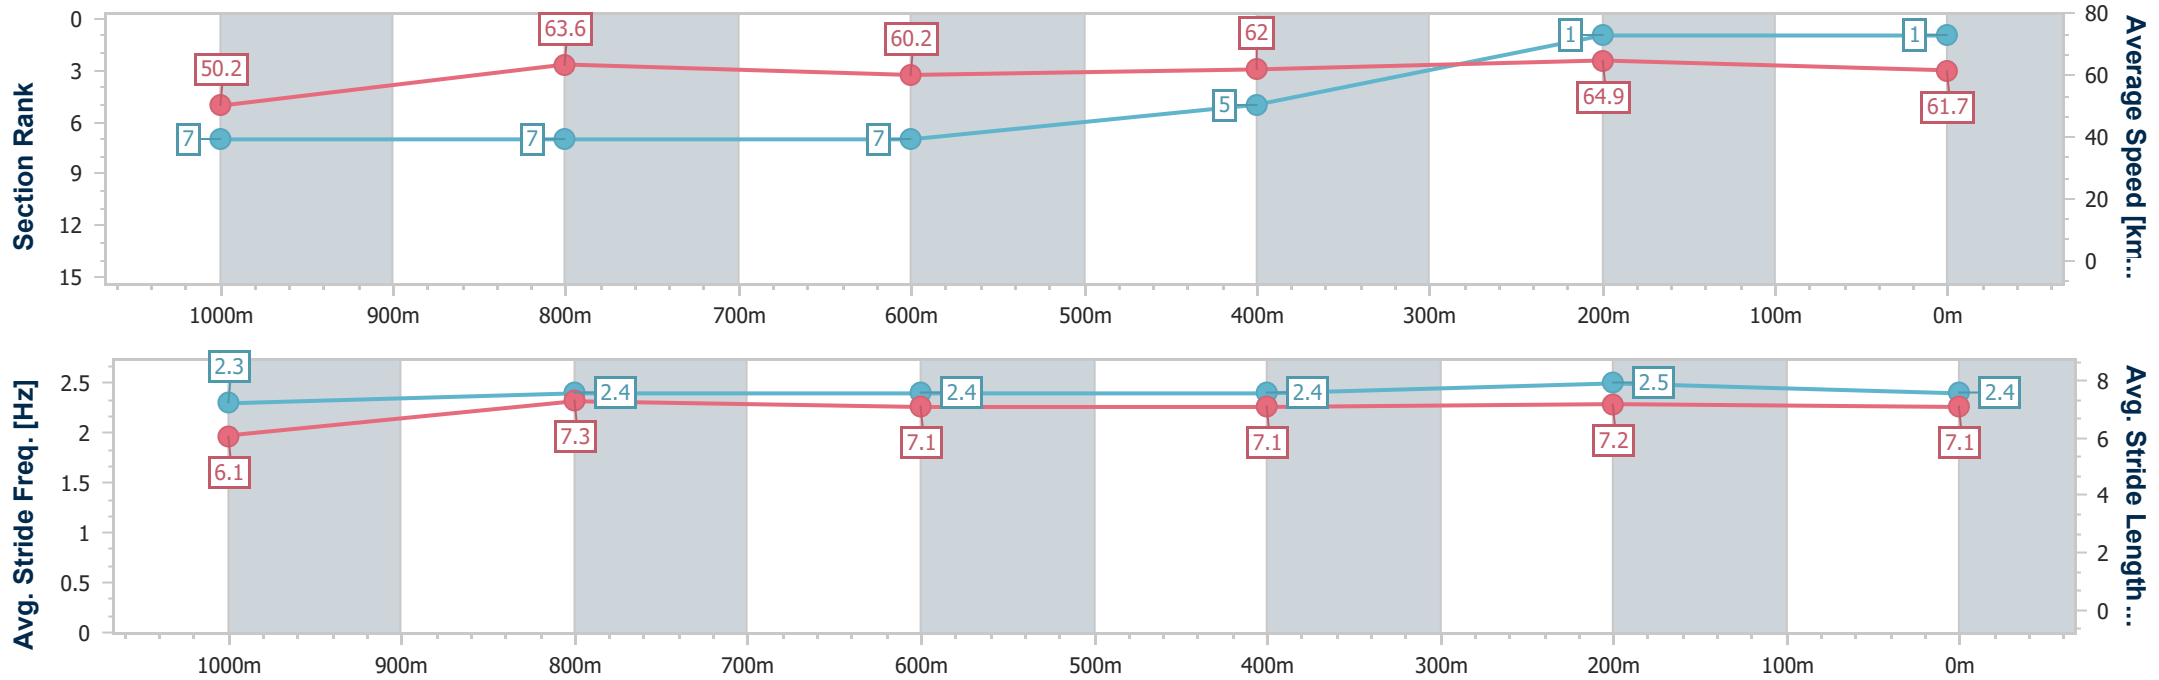

- [] Ranking at each section and finish
- .-.- No data available at this section
- NA No data available

Horse/Jockey Name	Smashingplates
Final Rank	2
Fastest Section Time (Section)	0:11.43 (1000m)
Top Speed [km/h] (Section)	67.5 (1000m)
Race State	Finished