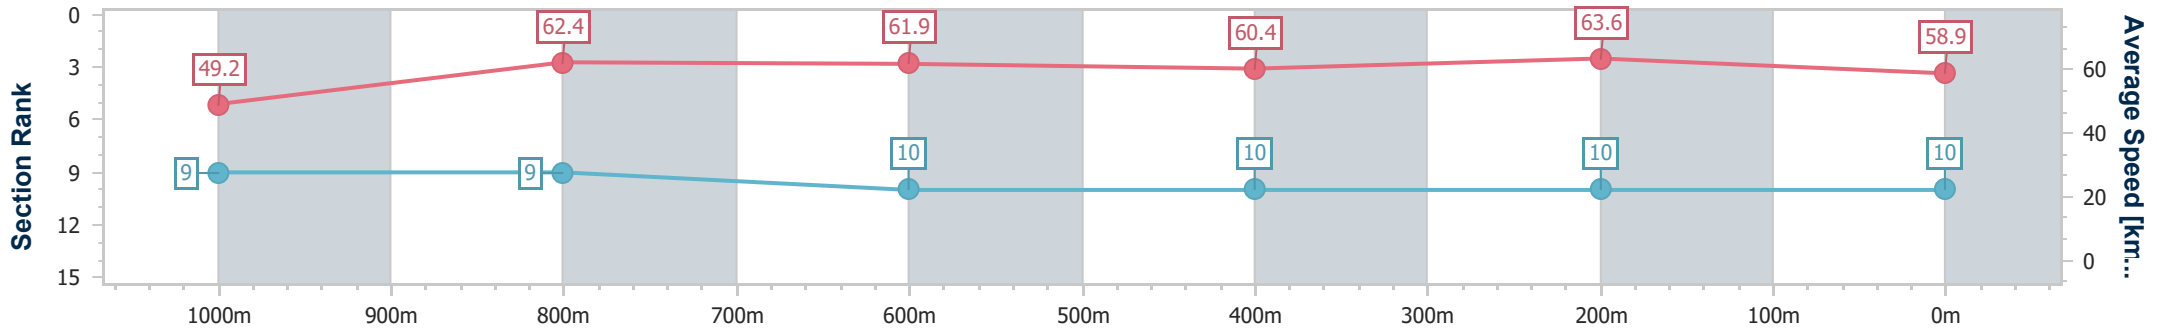

Sunshine Coast QLD Professional
 Race 2: WISHLIST RATINGS BAND 0 - 58 Handicap - 1200m
 06 January 2023 - 18:08
 Track Rating: Good 4, Weather: Fine, Rail Position: +5m Entire Course

Section	Overall	1000m	800m	600m	400m	200m
Section Times	1:13.34 [9] (0:13.84)	0:59.50 [2] (0:11.57)	0:47.93 [3] (0:11.95)	0:35.98 [3] (0:11.98)	0:24.00 [4] (0:11.67)	0:12.33 [6] (0:12.33)
Average Speed [km/h]	52.0	62.6	60.3	59.6	61.8	58.4
Top Speed [km/h]	64.4	65.3	60.9	61.0	62.2	61.6
Avg. Dist. to Rail [m]	5.4	2.6	0.8	1.2	0.7	0.4
Avg. Stride Freq. [Hz]	2.3	2.4	2.3	2.3	2.3	2.3
Avg. Stride Length [m]	6.2	7.3	7.3	7.3	7.3	7.0

- [] Ranking at each section and finish
- .-.- No data available at this section
- NA No data available

Horse/Jockey Name	Pretty Flash
Final Rank	10
Fastest Section Time (Section)	0:11.32 (400m)
Top Speed [km/h] (Section)	64.9 (400m)
Race State	Finished

Sunshine Coast QLD Professional
 Race 2: WISHLIST RATINGS BAND 0 - 58 Handicap - 1200m
 06 January 2023 - 18:08
 Track Rating: Good 4, Weather: Fine, Rail Position: +5m Entire Course

Section	Overall	1000m	800m	600m	400m	200m
Section Times	1:13.61 [10] (0:14.63)	0:58.98 [9] (0:11.61)	0:47.37 [9] (0:11.81)	0:35.56 [10] (0:12.01)	0:23.55 [10] (0:11.32)	0:12.23 [10] (0:12.23)
Average Speed [km/h]	49.2	62.4	61.9	60.4	63.6	58.9
Top Speed [km/h]	61.5	63.3	63.1	62.6	64.9	61.2
Avg. Dist. to Rail [m]	4.4	2.8	2.6	1.2	2.8	4.8
Avg. Stride Freq. [Hz]	2.1	2.2	2.2	2.2	2.2	2.2
Avg. Stride Length [m]	6.6	7.9	7.8	7.8	7.9	7.6