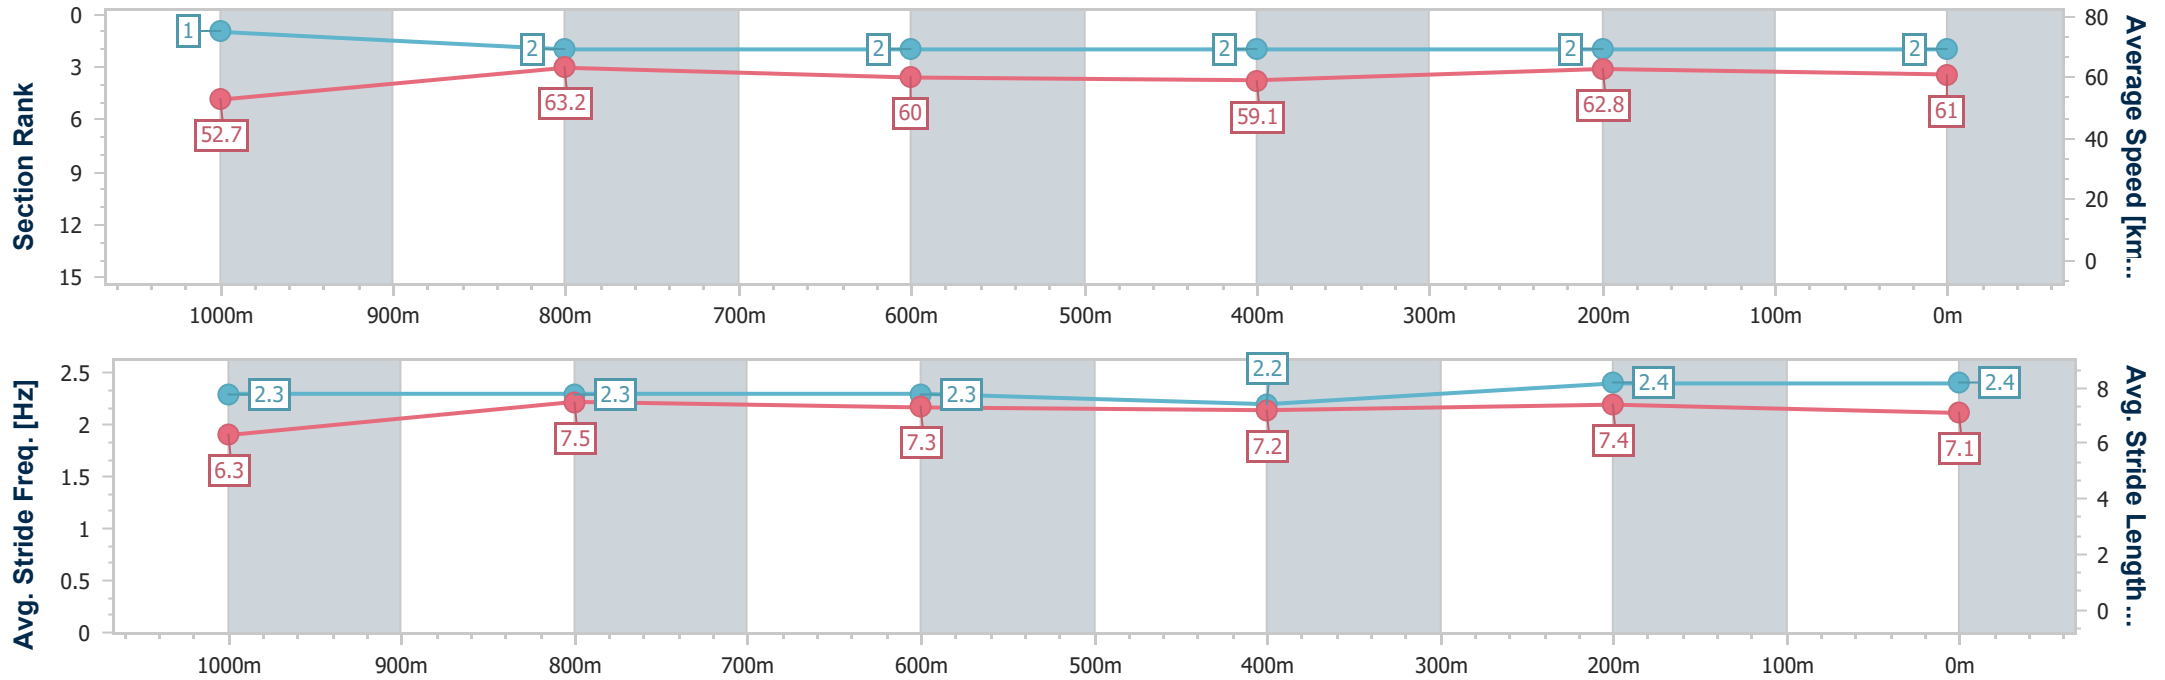

Horse/Jockey Name	Smashingplates
Final Rank	2
Fastest Section Time (Section)	0:11.43 (1000m)
Top Speed [km/h] (Section)	67.5 (1000m)
Race State	Finished

Sunshine Coast QLD Professional
Race 2: WISHLIST RATINGS BAND 0 - 58 Handicap - 1200m
06 January 2023 - 18:08
Track Rating: Good 4, Weather: Fine, Rail Position: +5m Entire Course

Section	Overall	1000m	800m	600m	400m	200m
Section Times	1:12.42 [2] (0:13.70)	0:58.72 [1] (0:11.43)	0:47.29 [2] (0:11.97)	0:35.32 [2] (0:12.05)	0:23.27 [2] (0:11.48)	0:11.79 [2] (0:11.79)
Average Speed [km/h]	52.7	63.2	60.0	59.1	62.8	61.0
Top Speed [km/h]	67.1	67.5	62.8	60.4	64.3	63.8
Avg. Dist. to Rail [m]	6.3	1.9	0.4	1.6	1.0	0.4
Avg. Stride Freq. [Hz]	2.3	2.3	2.3	2.2	2.4	2.4
Avg. Stride Length [m]	6.3	7.5	7.3	7.2	7.4	7.1

- [ ] Ranking at each section and finish
- -.-.- No data available at this section
- NA No data available