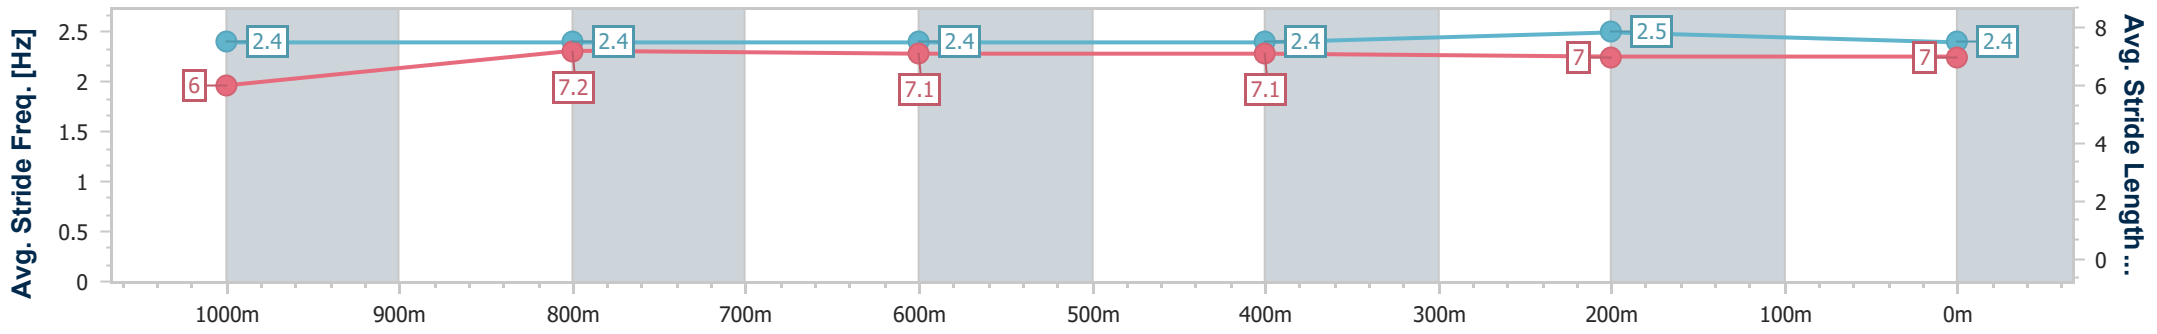

Horse/Jockey Name	Zattastar
Final Rank	5
Fastest Section Time (Section)	0:11.27 (400m)
Top Speed [km/h] (Section)	65.3 (400m)
Race State	Finished

Sunshine Coast QLD Professional
Race 2: WISHLIST RATINGS BAND 0 - 58 Handicap - 1200m
06 January 2023 - 18:08
Track Rating: Good 4, Weather: Fine, Rail Position: +5m Entire Course

Section	Overall	1000m	800m	600m	400m	200m
Section Times	1:12.87 [5] (0:14.01)	0:58.86 [5] (0:11.55)	0:47.31 [6] (0:12.13)	0:35.18 [6] (0:11.85)	0:23.33 [7] (0:11.27)	0:12.06 [4] (0:12.06)
Average Speed [km/h]	51.4	62.9	60.1	61.0	63.9	59.7
Top Speed [km/h]	64.2	64.2	61.4	64.0	65.3	63.1
Avg. Dist. to Rail [m]	3.5	3.0	2.4	0.6	2.4	3.3
Avg. Stride Freq. [Hz]	2.4	2.4	2.4	2.4	2.5	2.4
Avg. Stride Length [m]	6.0	7.2	7.1	7.1	7.0	7.0

- [ ] Ranking at each section and finish
- -.-.- No data available at this section
- NA No data available