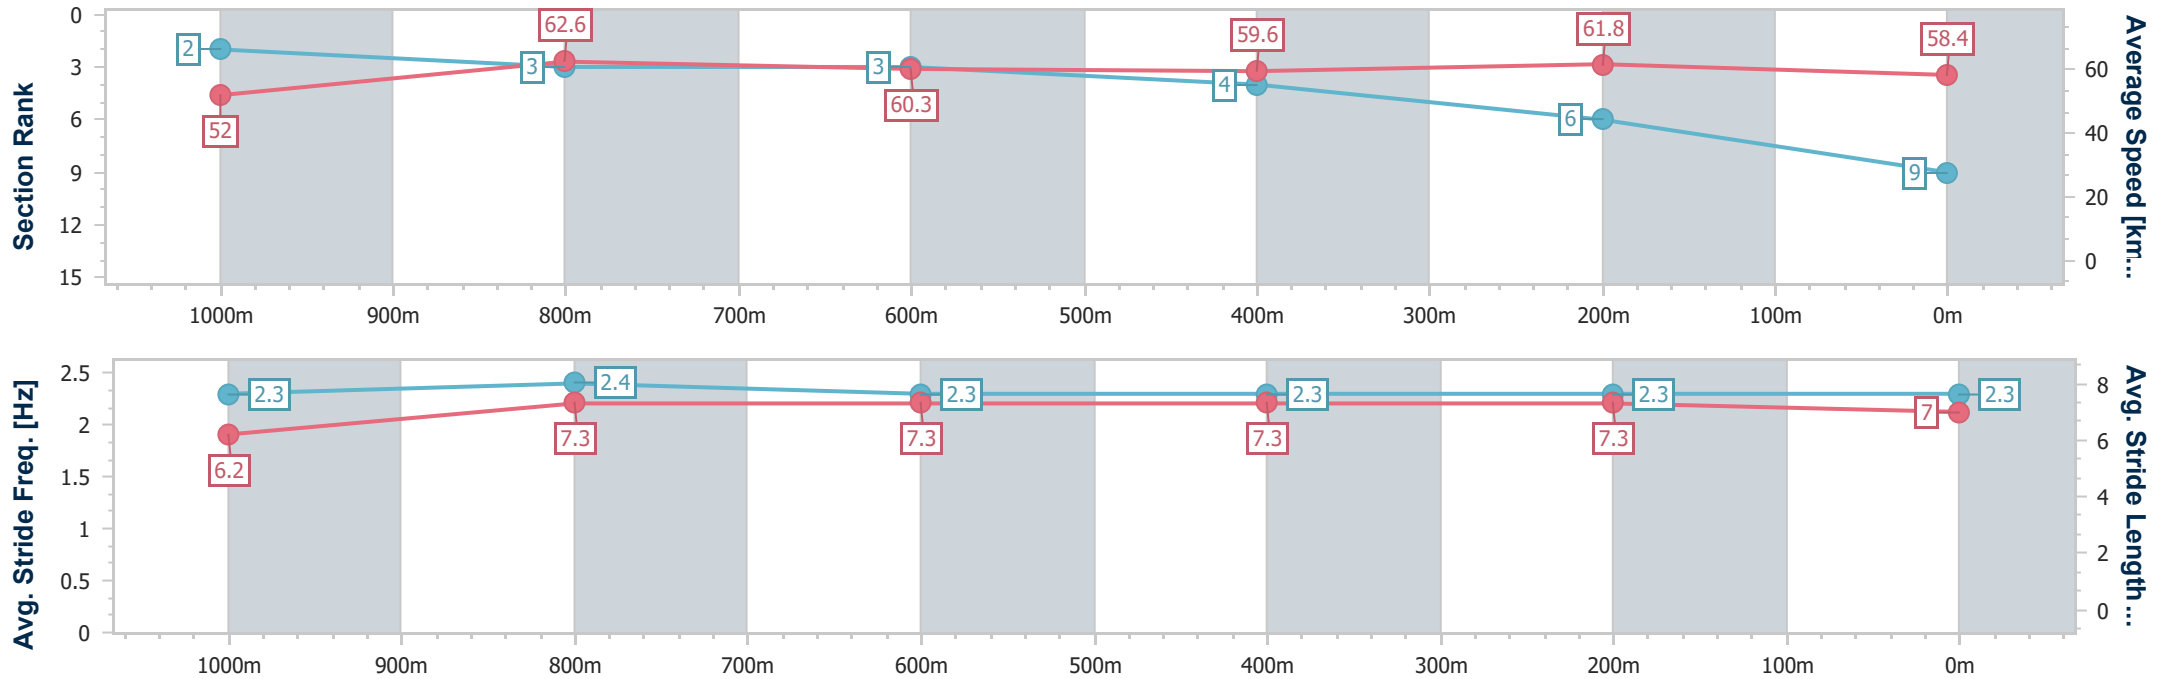

Sunshine Coast QLD Professional
 Race 2: WISHLIST RATINGS BAND 0 - 58 Handicap - 1200m
 06 January 2023 - 18:08
 Track Rating: Good 4, Weather: Fine, Rail Position: +5m Entire Course

Section	Overall	1000m	800m	600m	400m	200m
Section Times	1:13.31 [8] (0:13.92)	0:59.39 [4] (0:11.57)	0:47.82 [4] (0:12.12)	0:35.70 [5] (0:11.71)	0:23.99 [3] (0:11.66)	0:12.33 [5] (0:12.33)
Average Speed [km/h]	51.7	62.8	59.9	60.8	61.7	58.4
Top Speed [km/h]	63.4	64.7	61.4	62.4	63.0	61.3
Avg. Dist. to Rail [m]	5.4	3.3	1.7	1.9	1.0	2.5
Avg. Stride Freq. [Hz]	2.3	2.4	2.3	2.3	2.4	2.3
Avg. Stride Length [m]	6.1	7.2	7.2	7.2	7.1	7.0

- [] Ranking at each section and finish
- .-.- No data available at this section
- NA No data available

Horse/Jockey Name	Kallie
Final Rank	9
Fastest Section Time (Section)	0:11.57 (1000m)
Top Speed [km/h] (Section)	65.3 (1000m)
Race State	Finished

Sunshine Coast QLD Professional
 Race 2: WISHLIST RATINGS BAND 0 - 58 Handicap - 1200m
 06 January 2023 - 18:08
 Track Rating: Good 4, Weather: Fine, Rail Position: +5m Entire Course

Section	Overall	1000m	800m	600m	400m	200m
Section Times	1:13.34 [9] (0:13.84)	0:59.50 [2] (0:11.57)	0:47.93 [3] (0:11.95)	0:35.98 [3] (0:11.98)	0:24.00 [4] (0:11.67)	0:12.33 [6] (0:12.33)
Average Speed [km/h]	52.0	62.6	60.3	59.6	61.8	58.4
Top Speed [km/h]	64.4	65.3	60.9	61.0	62.2	61.6
Avg. Dist. to Rail [m]	5.4	2.6	0.8	1.2	0.7	0.4
Avg. Stride Freq. [Hz]	2.3	2.4	2.3	2.3	2.3	2.3
Avg. Stride Length [m]	6.2	7.3	7.3	7.3	7.3	7.0