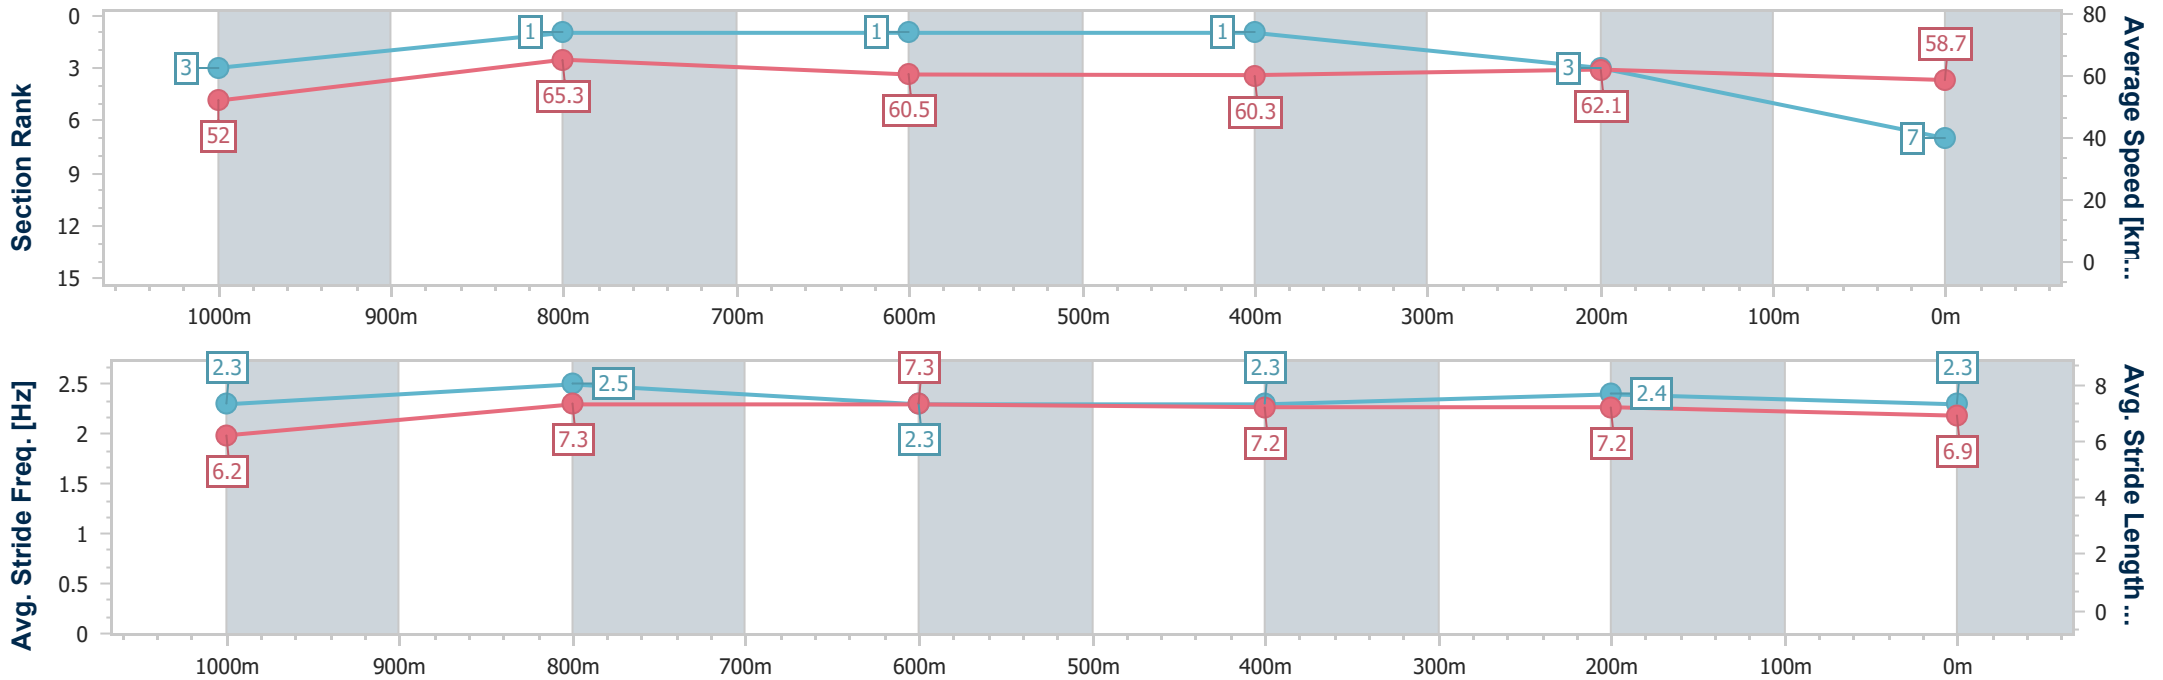

- [] Ranking at each section and finish
- .-.- No data available at this section
- NA No data available

Horse/Jockey Name	Zouvalu
Final Rank	7
Fastest Section Time (Section)	0:11.18 (1000m)
Top Speed [km/h] (Section)	66.6 (1000m)
Race State	Finished

Sunshine Coast QLD Professional
 Race 2: WISHLIST RATINGS BAND 0 - 58 Handicap - 1200m
 06 January 2023 - 18:08
 Track Rating: Good 4, Weather: Fine, Rail Position: +5m Entire Course

Section	Overall	1000m	800m	600m	400m	200m
Section Times	1:13.08 [7] (0:13.86)	0:59.22 [3] (0:11.18)	0:48.04 [1] (0:12.08)	0:35.96 [1] (0:12.09)	0:23.87 [1] (0:11.59)	0:12.28 [3] (0:12.28)
Average Speed [km/h]	52.0	65.3	60.5	60.3	62.1	58.7
Top Speed [km/h]	65.5	66.6	64.1	62.4	62.9	61.3
Avg. Dist. to Rail [m]	8.7	4.5	3.1	1.9	1.4	1.8
Avg. Stride Freq. [Hz]	2.3	2.5	2.3	2.3	2.4	2.3
Avg. Stride Length [m]	6.2	7.3	7.3	7.2	7.2	6.9