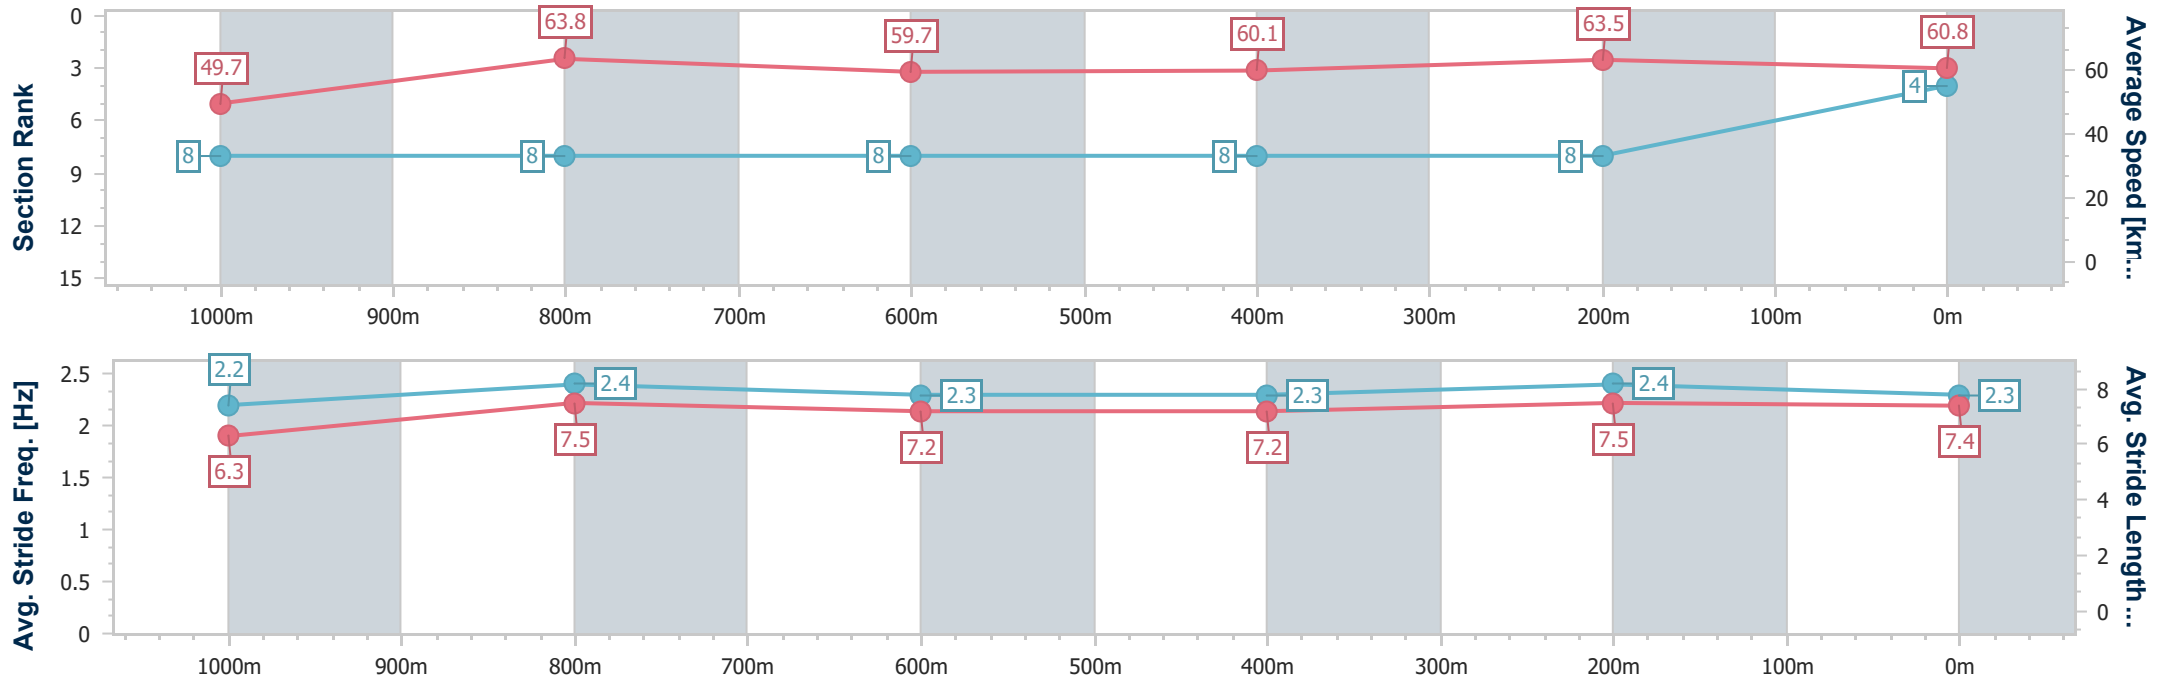

Horse/Jockey Name	Claudius
Final Rank	4
Fastest Section Time (Section)	0:11.31 (1000m)
Top Speed [km/h] (Section)	65.1 (1000m)
Race State	Finished

Sunshine Coast QLD Professional
Race 2: WISHLIST RATINGS BAND 0 - 58 Handicap - 1200m
06 January 2023 - 18:08
Track Rating: Good 4, Weather: Fine, Rail Position: +5m Entire Course

Section	Overall	1000m	800m	600m	400m	200m
Section Times	1:12.83 [4] (0:14.50)	0:58.33 [8] (0:11.31)	0:47.02 [8] (0:11.97)	0:35.05 [8] (0:11.88)	0:23.17 [8] (0:11.33)	0:11.84 [8] (0:11.84)
Average Speed [km/h]	49.7	63.8	59.7	60.1	63.5	60.8
Top Speed [km/h]	62.9	65.1	61.1	63.6	64.4	63.5
Avg. Dist. to Rail [m]	3.8	1.7	1.0	1.8	0.5	0.4
Avg. Stride Freq. [Hz]	2.2	2.4	2.3	2.3	2.4	2.3
Avg. Stride Length [m]	6.3	7.5	7.2	7.2	7.5	7.4

- [ ] Ranking at each section and finish
- -.-.- No data available at this section
- NA No data available