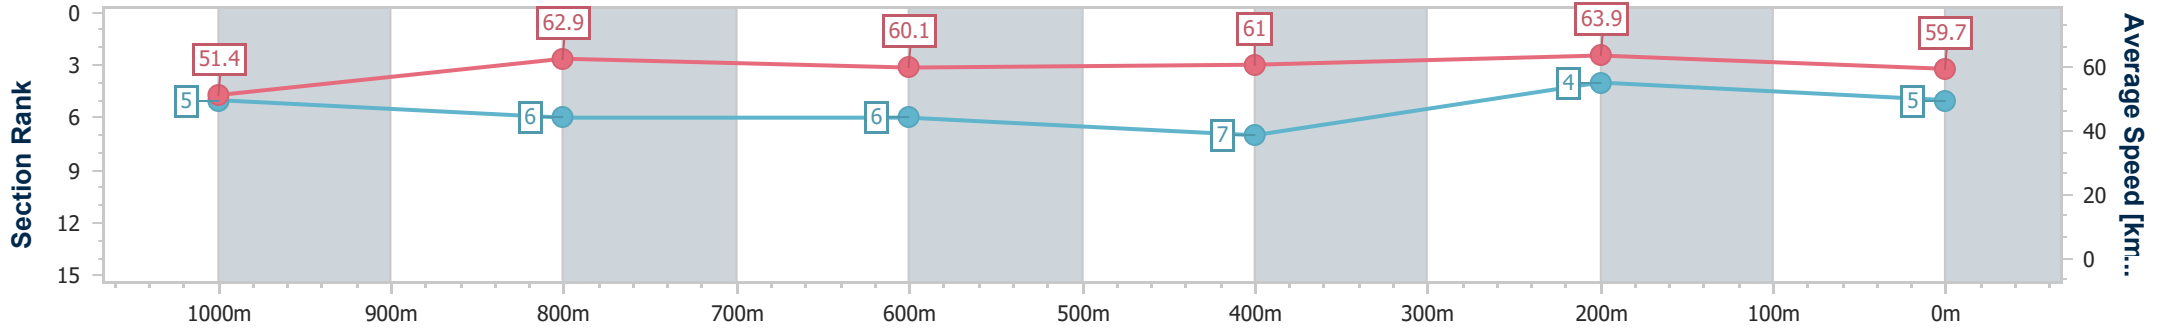

Horse/Jockey Name	Zattastar
Final Rank	5
Fastest Section Time (Section)	0:11.27 (400m)
Top Speed [km/h] (Section)	65.3 (400m)
Race State	Finished

Sunshine Coast QLD Professional
Race 2: WISHLIST RATINGS BAND 0 - 58 Handicap - 1200m
06 January 2023 - 18:08
Track Rating: Good 4, Weather: Fine, Rail Position: +5m Entire Course

Section	Overall	1000m	800m	600m	400m	200m
Section Times	1:12.87 [5] (0:14.01)	0:58.86 [5] (0:11.55)	0:47.31 [6] (0:12.13)	0:35.18 [6] (0:11.85)	0:23.33 [7] (0:11.27)	0:12.06 [4] (0:12.06)
Average Speed [km/h]	51.4	62.9	60.1	61.0	63.9	59.7
Top Speed [km/h]	64.2	64.2	61.4	64.0	65.3	63.1
Avg. Dist. to Rail [m]	3.5	3.0	2.4	0.6	2.4	3.3
Avg. Stride Freq. [Hz]	2.4	2.4	2.4	2.4	2.5	2.4
Avg. Stride Length [m]	6.0	7.2	7.1	7.1	7.0	7.0

- [ ] Ranking at each section and finish
- -.-.- No data available at this section
- NA No data available