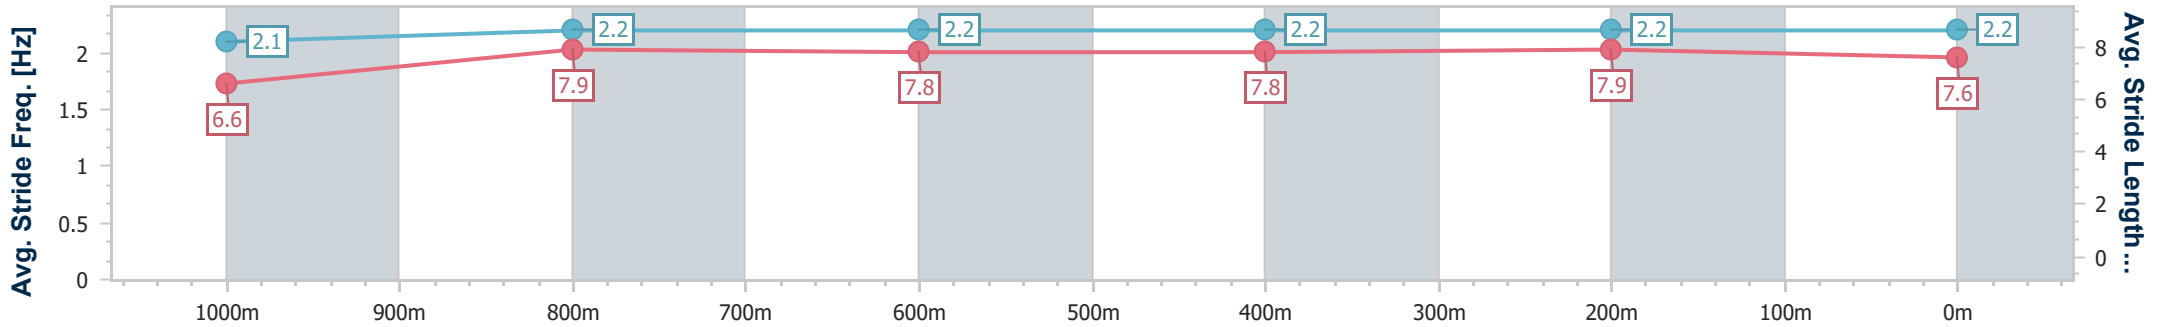

Sunshine Coast QLD Professional
 Race 2: WISHLIST RATINGS BAND 0 - 58 Handicap - 1200m
 06 January 2023 - 18:08
 Track Rating: Good 4, Weather: Fine, Rail Position: +5m Entire Course

Section	Overall	1000m	800m	600m	400m	200m
Section Times	1:13.34 [9] (0:13.84)	0:59.50 [2] (0:11.57)	0:47.93 [3] (0:11.95)	0:35.98 [3] (0:11.98)	0:24.00 [4] (0:11.67)	0:12.33 [6] (0:12.33)
Average Speed [km/h]	52.0	62.6	60.3	59.6	61.8	58.4
Top Speed [km/h]	64.4	65.3	60.9	61.0	62.2	61.6
Avg. Dist. to Rail [m]	5.4	2.6	0.8	1.2	0.7	0.4
Avg. Stride Freq. [Hz]	2.3	2.4	2.3	2.3	2.3	2.3
Avg. Stride Length [m]	6.2	7.3	7.3	7.3	7.3	7.0

- [] Ranking at each section and finish
- .-.- No data available at this section
- NA No data available

Horse/Jockey Name	Pretty Flash
Final Rank	10
Fastest Section Time (Section)	0:11.32 (400m)
Top Speed [km/h] (Section)	64.9 (400m)
Race State	Finished

Sunshine Coast QLD Professional
 Race 2: WISHLIST RATINGS BAND 0 - 58 Handicap - 1200m
 06 January 2023 - 18:08
 Track Rating: Good 4, Weather: Fine, Rail Position: +5m Entire Course

Section	Overall	1000m	800m	600m	400m	200m
Section Times	1:13.61 [10] (0:14.63)	0:58.98 [9] (0:11.61)	0:47.37 [9] (0:11.81)	0:35.56 [10] (0:12.01)	0:23.55 [10] (0:11.32)	0:12.23 [10] (0:12.23)
Average Speed [km/h]	49.2	62.4	61.9	60.4	63.6	58.9
Top Speed [km/h]	61.5	63.3	63.1	62.6	64.9	61.2
Avg. Dist. to Rail [m]	4.4	2.8	2.6	1.2	2.8	4.8
Avg. Stride Freq. [Hz]	2.1	2.2	2.2	2.2	2.2	2.2
Avg. Stride Length [m]	6.6	7.9	7.8	7.8	7.9	7.6

- [] Ranking at each section and finish
- .-.- No data available at this section
- NA No data available