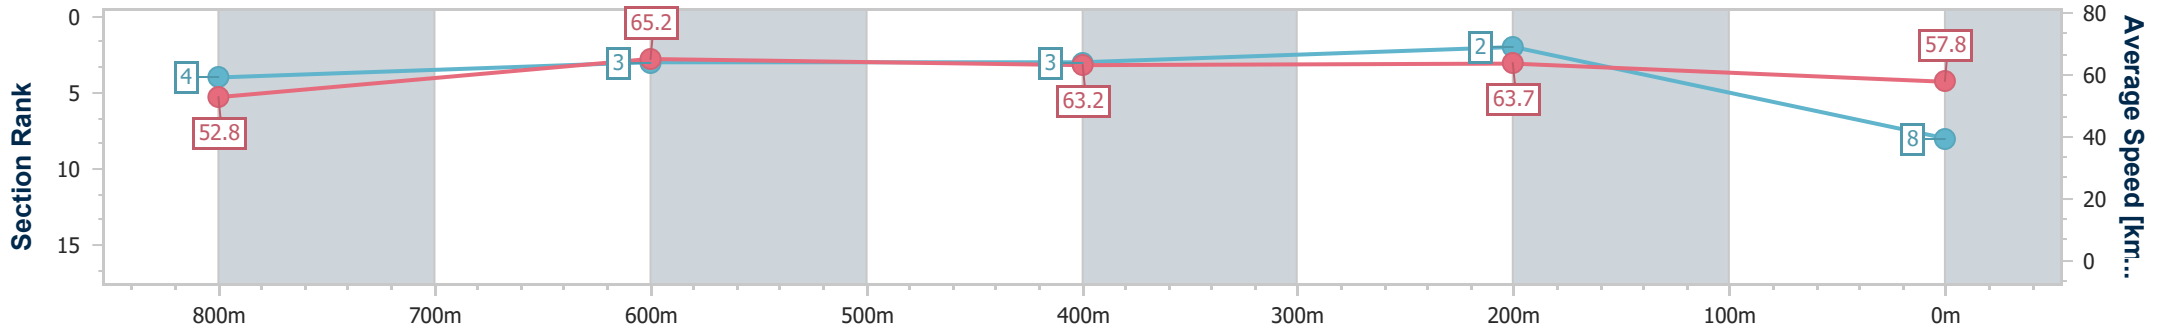

- [] Ranking at each section and finish
- .-.- No data available at this section
- NA No data available

| | |
|--------------------------------|----------------|
| Horse/Jockey Name | Bamboleo |
| Final Rank | 8 |
| Fastest Section Time (Section) | 0:11.16 (800m) |
| Top Speed [km/h] (Section) | 66.8 (800m) |
| Race State | Finished |

Sunshine Coast QLD Professional

Race 1: TAB Maiden Handicap - 1000m

06 January 2023 - 17:38

Track Rating: Good 4, Weather: Fine, Rail Position: +5m Entire Course

| Section | Overall | 800m | 600m | 400m | 200m |
|------------------------|--------------------------|--------------------------|--------------------------|--------------------------|--------------------------|
| Section Times | 1:00.07 [8] (0:13.65) | 0:46.42 [4] (0:11.16) | 0:35.26 [3] (0:11.48) | 0:23.78 [3] (0:11.32) | 0:12.46 [2] (0:12.46) |
| Average Speed [km/h] | 52.8 | 65.2 | 63.2 | 63.7 | 57.8 |
| Top Speed [km/h] | 65.7 | 66.8 | 64.3 | 64.5 | 61.8 |
| Avg. Dist. to Rail [m] | 8.7 | 3.3 | 1.6 | 3.9 | 4.7 |
| Avg. Stride Freq. [Hz] | 2.4 | 2.5 | 2.5 | 2.5 | 2.4 |
| Avg. Stride Length [m] | 6.0 | 7.2 | 7.2 | 7.0 | 6.7 |

- [] Ranking at each section and finish
- .-.- No data available at this section
- NA No data available

| | |
|--------------------------------|----------------|
| Horse/Jockey Name | Earlston |
| Final Rank | 9 |
| Fastest Section Time (Section) | 0:11.35 (800m) |
| Top Speed [km/h] (Section) | 65.7 (800m) |
| Race State | Finished |