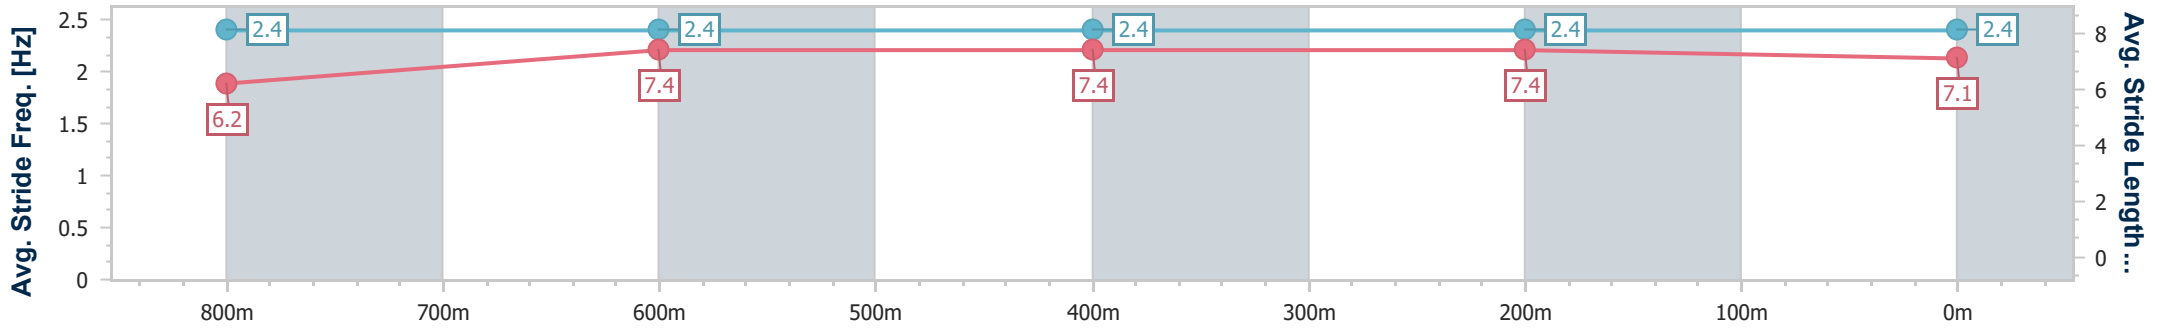

Sunshine Coast QLD Professional

Race 1: TAB Maiden Handicap - 1000m

06 January 2023 - 17:38

Track Rating: Good 4, Weather: Fine, Rail Position: +5m Entire Course

| Section | Overall | 800m | 600m | 400m | 200m |
|------------------------|--------------------------|--------------------------|--------------------------|--------------------------|--------------------------|
| Section Times | 0:59.26 [6] (0:13.47) | 0:45.79 [1] (0:11.33) | 0:34.46 [2] (0:11.49) | 0:22.97 [2] (0:11.15) | 0:11.82 [1] (0:11.82) |
| Average Speed [km/h] | 53.5 | 64.0 | 63.4 | 64.6 | 60.9 |
| Top Speed [km/h] | 66.3 | 66.4 | 64.0 | 65.1 | 63.1 |
| Avg. Dist. to Rail [m] | 4.3 | 2.6 | 1.9 | 3.3 | 3.6 |
| Avg. Stride Freq. [Hz] | 2.4 | 2.4 | 2.4 | 2.4 | 2.4 |
| Avg. Stride Length [m] | 6.2 | 7.4 | 7.4 | 7.4 | 7.1 |