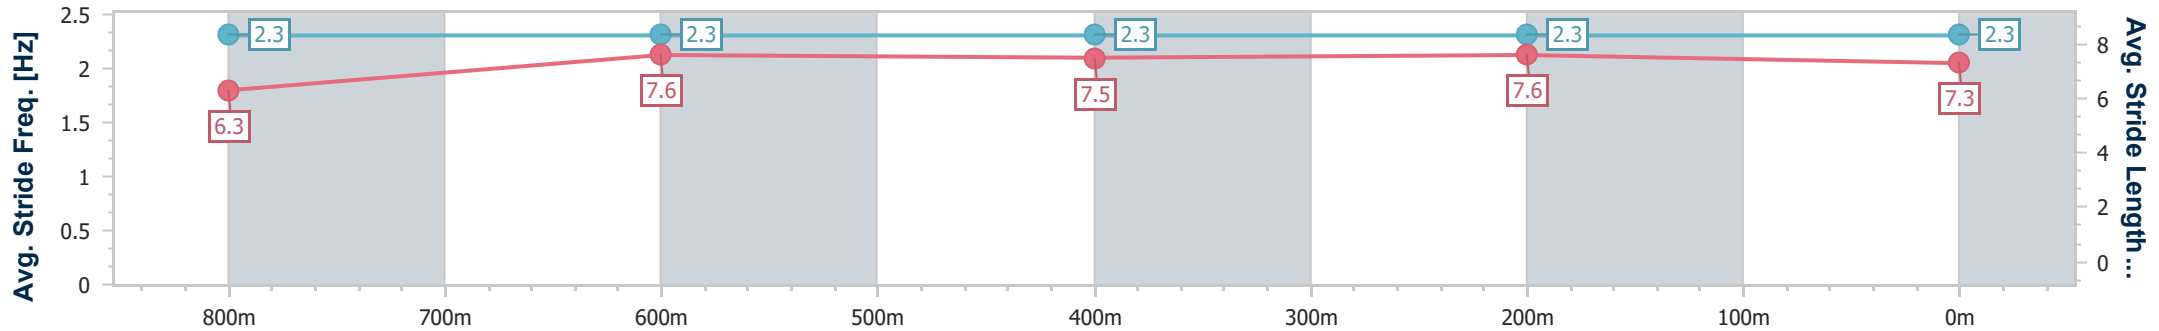

- [] Ranking at each section and finish
- .-.- No data available at this section
- NA No data available

| | |
|--------------------------------|----------------|
| Horse/Jockey Name | Earlston |
| Final Rank | 9 |
| Fastest Section Time (Section) | 0:11.35 (800m) |
| Top Speed [km/h] (Section) | 65.7 (800m) |
| Race State | Finished |

Sunshine Coast QLD Professional

Race 1: TAB Maiden Handicap - 1000m

06 January 2023 - 17:38

Track Rating: Good 4, Weather: Fine, Rail Position: +5m Entire Course

| Section | Overall | 800m | 600m | 400m | 200m |
|------------------------|--------------------------|--------------------------|--------------------------|--------------------------|---------------------------|
| Section Times | 1:00.13 [9] (0:13.66) | 0:46.47 [5] (0:11.35) | 0:35.12 [4] (0:11.64) | 0:23.48 [7] (0:11.40) | 0:12.08 [10] (0:12.08) |
| Average Speed [km/h] | 52.7 | 63.9 | 61.9 | 63.3 | 59.6 |
| Top Speed [km/h] | 65.2 | 65.7 | 62.8 | 64.2 | 62.3 |
| Avg. Dist. to Rail [m] | 5.7 | 2.4 | 0.3 | 1.7 | 2.2 |
| Avg. Stride Freq. [Hz] | 2.3 | 2.3 | 2.3 | 2.3 | 2.3 |
| Avg. Stride Length [m] | 6.3 | 7.6 | 7.5 | 7.6 | 7.3 |