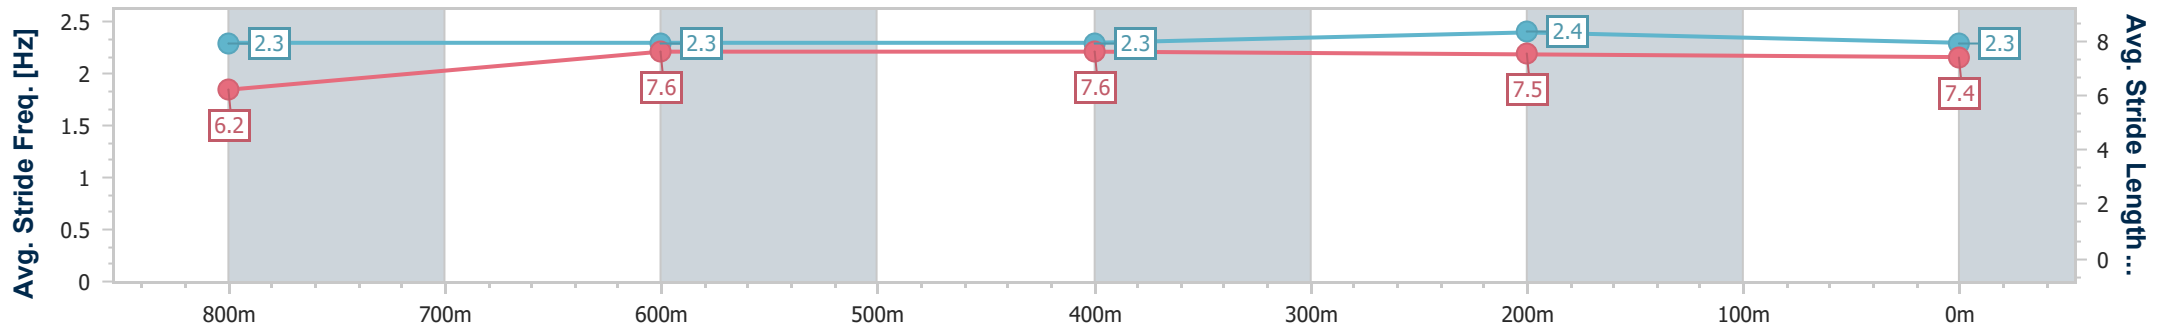

Sunshine Coast QLD Professional

Race 1: TAB Maiden Handicap - 1000m

06 January 2023 - 17:38

Track Rating: Good 4, Weather: Fine, Rail Position: +5m Entire Course

| Section | Overall | 800m | 600m | 400m | 200m |
|------------------------|--------------------------|--------------------------|--------------------------|--------------------------|--------------------------|
| Section Times | 0:59.18 [4] (0:13.94) | 0:45.24 [9] (0:11.32) | 0:33.92 [9] (0:11.40) | 0:22.52 [9] (0:11.00) | 0:11.52 [7] (0:11.52) |
| Average Speed [km/h] | 51.6 | 63.8 | 62.9 | 65.4 | 62.4 |
| Top Speed [km/h] | 66.3 | 65.8 | 63.8 | 66.7 | 65.3 |
| Avg. Dist. to Rail [m] | 3.4 | 0.9 | 0.8 | 0.5 | 0.2 |
| Avg. Stride Freq. [Hz] | 2.3 | 2.3 | 2.3 | 2.4 | 2.3 |
| Avg. Stride Length [m] | 6.2 | 7.6 | 7.6 | 7.5 | 7.4 |