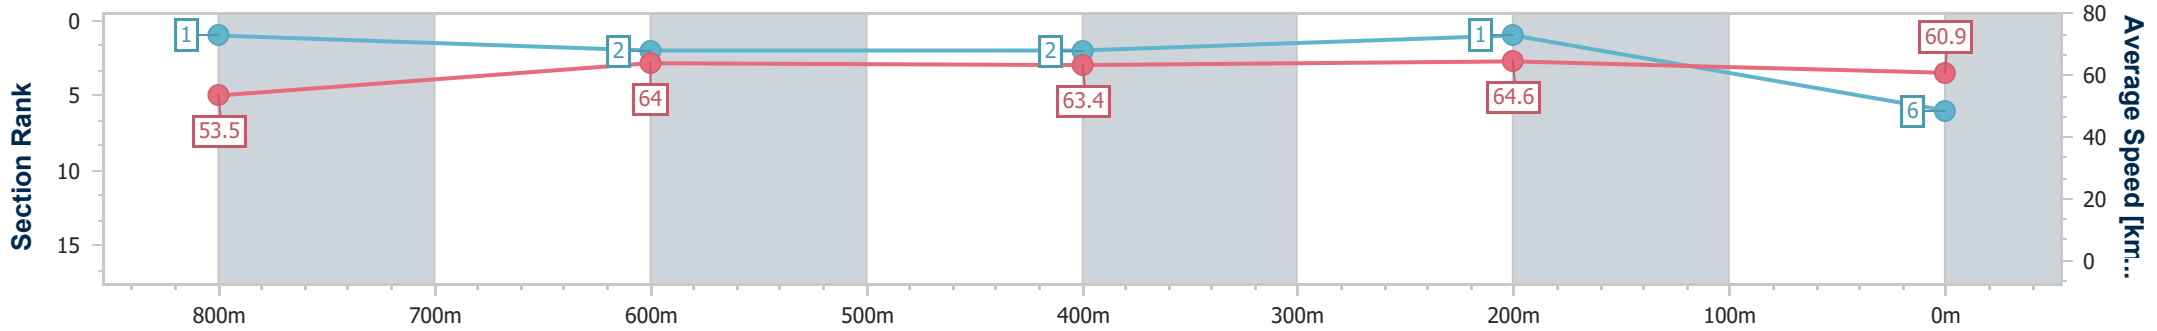

Sunshine Coast QLD Professional

Race 1: TAB Maiden Handicap - 1000m

06 January 2023 - 17:38

Track Rating: Good 4, Weather: Fine, Rail Position: +5m Entire Course

| Section | Overall | 800m | 600m | 400m | 200m |
|------------------------|--------------------------|--------------------------|--------------------------|--------------------------|--------------------------|
| Section Times | 0:59.26 [6] (0:13.47) | 0:45.79 [1] (0:11.33) | 0:34.46 [2] (0:11.49) | 0:22.97 [2] (0:11.15) | 0:11.82 [1] (0:11.82) |
| Average Speed [km/h] | 53.5 | 64.0 | 63.4 | 64.6 | 60.9 |
| Top Speed [km/h] | 66.3 | 66.4 | 64.0 | 65.1 | 63.1 |
| Avg. Dist. to Rail [m] | 4.3 | 2.6 | 1.9 | 3.3 | 3.6 |
| Avg. Stride Freq. [Hz] | 2.4 | 2.4 | 2.4 | 2.4 | 2.4 |
| Avg. Stride Length [m] | 6.2 | 7.4 | 7.4 | 7.4 | 7.1 |