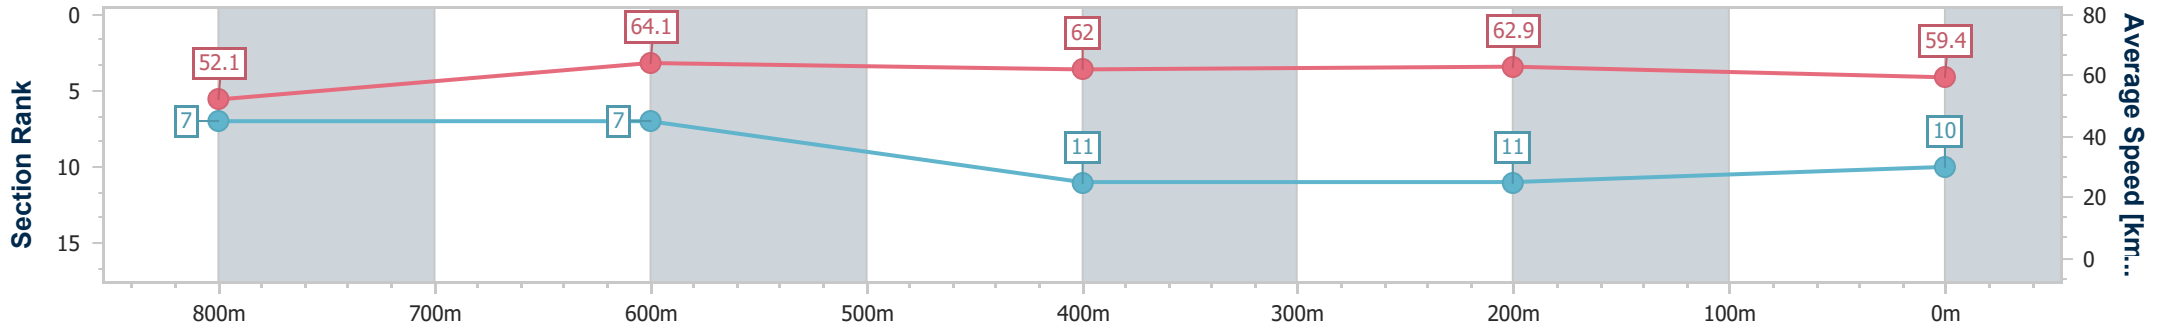

Sunshine Coast QLD Professional

Race 1: TAB Maiden Handicap - 1000m

06 January 2023 - 17:38

Track Rating: Good 4, Weather: Fine, Rail Position: +5m Entire Course

| Section | Overall | 800m | 600m | 400m | 200m |
|------------------------|---------------------------|--------------------------|--------------------------|---------------------------|---------------------------|
| Section Times | 1:00.39 [10] (0:13.83) | 0:46.56 [7] (0:11.32) | 0:35.24 [7] (0:11.67) | 0:23.57 [11] (0:11.44) | 0:12.13 [11] (0:12.13) |
| Average Speed [km/h] | 52.1 | 64.1 | 62.0 | 62.9 | 59.4 |
| Top Speed [km/h] | 67.5 | 65.3 | 62.9 | 63.5 | 62.5 |
| Avg. Dist. to Rail [m] | 5.5 | 2.2 | 0.9 | 0.7 | 0.8 |
| Avg. Stride Freq. [Hz] | 2.3 | 2.3 | 2.3 | 2.3 | 2.2 |
| Avg. Stride Length [m] | 6.3 | 7.7 | 7.7 | 7.7 | 7.5 |

- [] Ranking at each section and finish
- .-.- No data available at this section
- NA No data available

| | |
|--------------------------------|----------------|
| Horse/Jockey Name | Lovezeladys |
| Final Rank | 11 |
| Fastest Section Time (Section) | 0:11.25 (800m) |
| Top Speed [km/h] (Section) | 66.1 (Overall) |
| Race State | Finished |