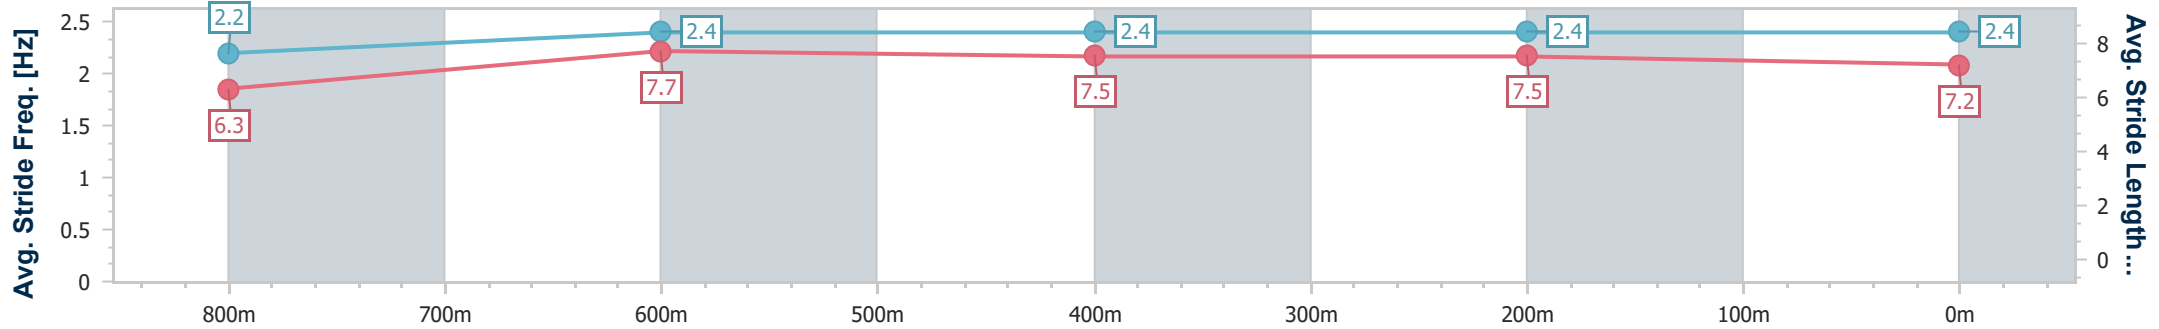

Sunshine Coast QLD Professional

Race 1: TAB Maiden Handicap - 1000m

06 January 2023 - 17:38

Track Rating: Good 4, Weather: Fine, Rail Position: +5m Entire Course

| Section | Overall | 800m | 600m | 400m | 200m |
|------------------------|--------------------------|---------------------------|---------------------------|--------------------------|--------------------------|
| Section Times | 0:59.13 [1] (0:14.06) | 0:45.07 [10] (0:11.19) | 0:33.88 [10] (0:11.30) | 0:22.58 [6] (0:11.04) | 0:11.54 [3] (0:11.54) |
| Average Speed [km/h] | 51.2 | 65.3 | 65.1 | 65.3 | 62.4 |
| Top Speed [km/h] | 65.2 | 66.3 | 66.0 | 66.3 | 65.0 |
| Avg. Dist. to Rail [m] | 7.1 | 3.8 | 3.9 | 6.6 | 6.8 |
| Avg. Stride Freq. [Hz] | 2.2 | 2.4 | 2.4 | 2.4 | 2.4 |
| Avg. Stride Length [m] | 6.3 | 7.7 | 7.5 | 7.5 | 7.2 |