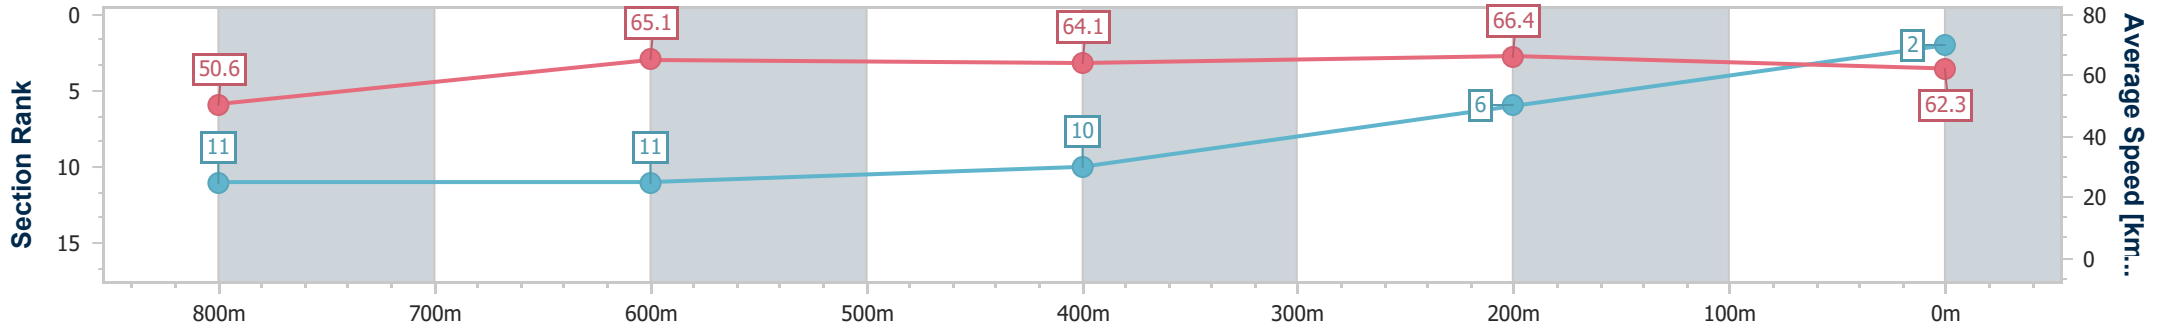

Sunshine Coast QLD Professional

Race 1: TAB Maiden Handicap - 1000m

06 January 2023 - 17:38

Track Rating: Good 4, Weather: Fine, Rail Position: +5m Entire Course

| Section | Overall | 800m | 600m | 400m | 200m |
|------------------------|--------------------------|---------------------------|---------------------------|---------------------------|--------------------------|
| Section Times | 0:59.14 [2] (0:14.25) | 0:44.89 [11] (0:11.12) | 0:33.77 [11] (0:11.36) | 0:22.41 [10] (0:10.86) | 0:11.55 [6] (0:11.55) |
| Average Speed [km/h] | 50.6 | 65.1 | 64.1 | 66.4 | 62.3 |
| Top Speed [km/h] | 64.7 | 67.8 | 65.7 | 67.2 | 66.5 |
| Avg. Dist. to Rail [m] | 9.5 | 2.3 | 1.8 | 7.2 | 7.8 |
| Avg. Stride Freq. [Hz] | 2.4 | 2.6 | 2.5 | 2.6 | 2.6 |
| Avg. Stride Length [m] | 5.9 | 7.1 | 7.1 | 7.0 | 6.8 |