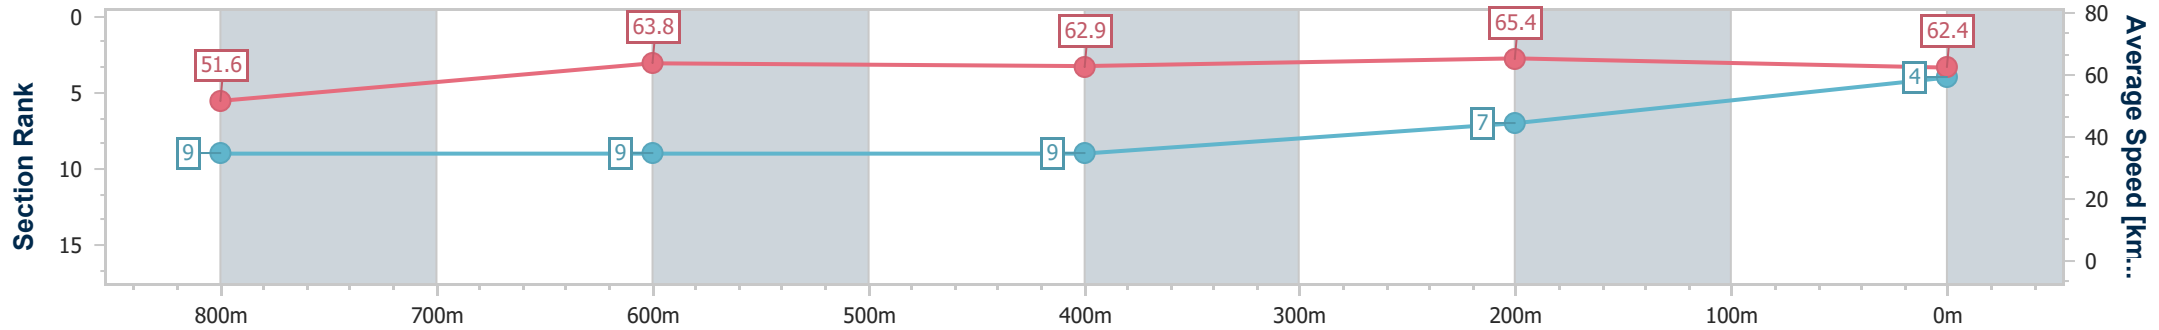

Sunshine Coast QLD Professional

Race 1: TAB Maiden Handicap - 1000m

06 January 2023 - 17:38

Track Rating: Good 4, Weather: Fine, Rail Position: +5m Entire Course

| Section | Overall | 800m | 600m | 400m | 200m |
|------------------------|--------------------------|--------------------------|--------------------------|--------------------------|--------------------------|
| Section Times | 0:59.18 [4] (0:13.94) | 0:45.24 [9] (0:11.32) | 0:33.92 [9] (0:11.40) | 0:22.52 [9] (0:11.00) | 0:11.52 [7] (0:11.52) |
| Average Speed [km/h] | 51.6 | 63.8 | 62.9 | 65.4 | 62.4 |
| Top Speed [km/h] | 66.3 | 65.8 | 63.8 | 66.7 | 65.3 |
| Avg. Dist. to Rail [m] | 3.4 | 0.9 | 0.8 | 0.5 | 0.2 |
| Avg. Stride Freq. [Hz] | 2.3 | 2.3 | 2.3 | 2.4 | 2.3 |
| Avg. Stride Length [m] | 6.2 | 7.6 | 7.6 | 7.5 | 7.4 |