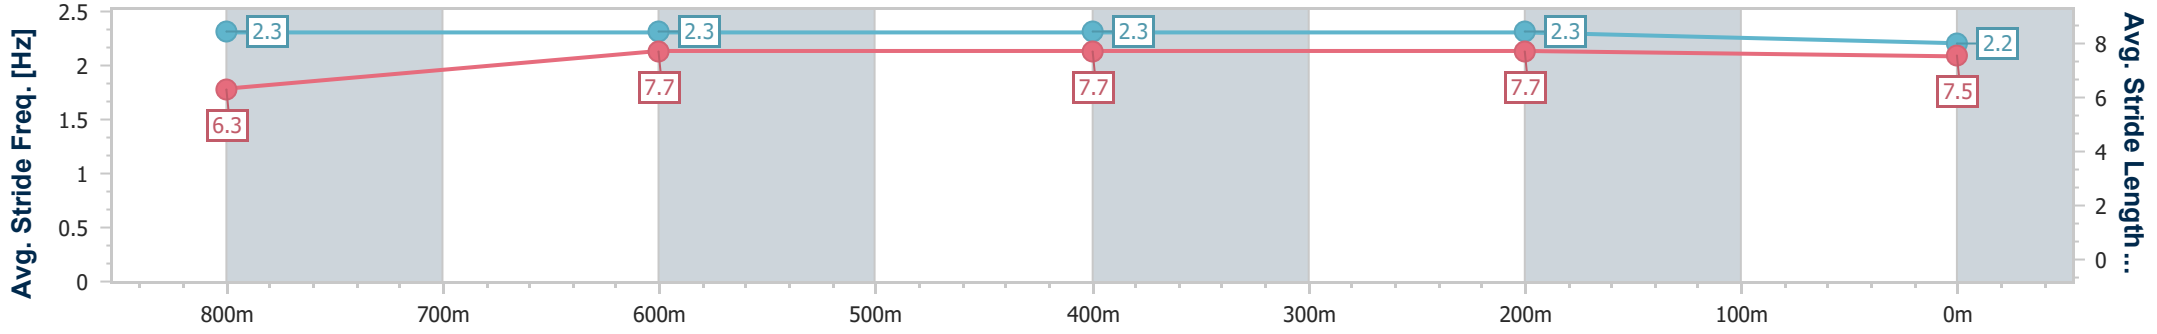

Sunshine Coast QLD Professional

Race 1: TAB Maiden Handicap - 1000m

06 January 2023 - 17:38

Track Rating: Good 4, Weather: Fine, Rail Position: +5m Entire Course

| Section | Overall | 800m | 600m | 400m | 200m |
|------------------------|---------------------------|--------------------------|--------------------------|---------------------------|---------------------------|
| Section Times | 1:00.39 [10] (0:13.83) | 0:46.56 [7] (0:11.32) | 0:35.24 [7] (0:11.67) | 0:23.57 [11] (0:11.44) | 0:12.13 [11] (0:12.13) |
| Average Speed [km/h] | 52.1 | 64.1 | 62.0 | 62.9 | 59.4 |
| Top Speed [km/h] | 67.5 | 65.3 | 62.9 | 63.5 | 62.5 |
| Avg. Dist. to Rail [m] | 5.5 | 2.2 | 0.9 | 0.7 | 0.8 |
| Avg. Stride Freq. [Hz] | 2.3 | 2.3 | 2.3 | 2.3 | 2.2 |
| Avg. Stride Length [m] | 6.3 | 7.7 | 7.7 | 7.7 | 7.5 |

- [] Ranking at each section and finish
- .-.- No data available at this section
- NA No data available

| | |
|--------------------------------|----------------|
| Horse/Jockey Name | Lovezeladys |
| Final Rank | 11 |
| Fastest Section Time (Section) | 0:11.25 (800m) |
| Top Speed [km/h] (Section) | 66.1 (Overall) |
| Race State | Finished |