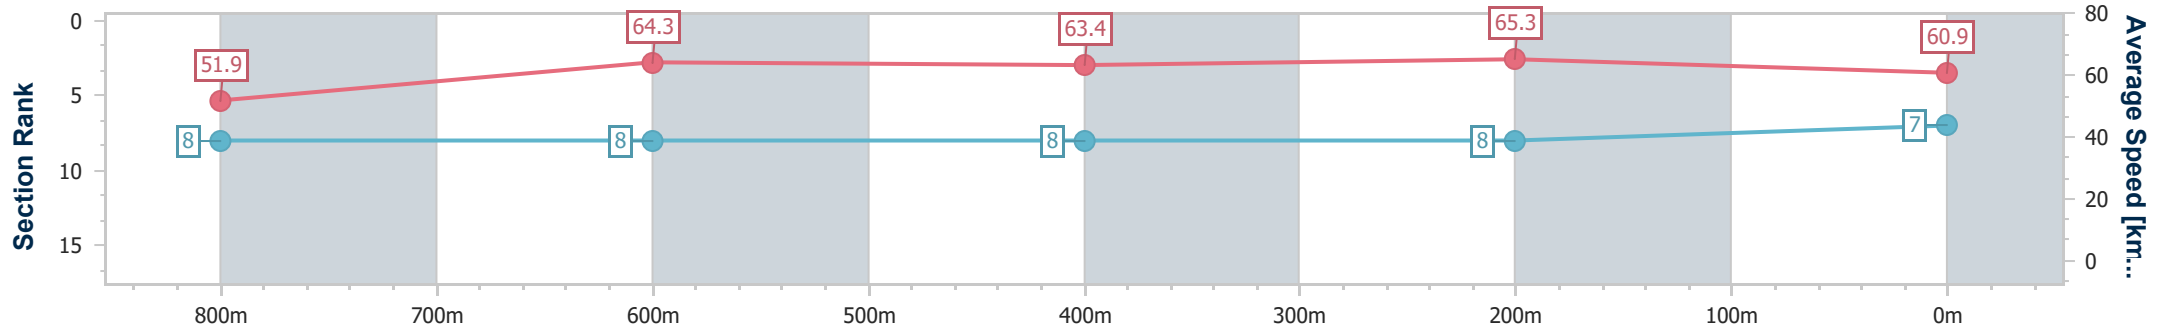

Sunshine Coast QLD Professional

Race 1: TAB Maiden Handicap - 1000m

06 January 2023 - 17:38

Track Rating: Good 4, Weather: Fine, Rail Position: +5m Entire Course

| Section | Overall | 800m | 600m | 400m | 200m |
|------------------------|--------------------------|--------------------------|--------------------------|--------------------------|--------------------------|
| Section Times | 0:59.57 [7] (0:13.89) | 0:45.68 [8] (0:11.33) | 0:34.35 [8] (0:11.46) | 0:22.89 [8] (0:11.04) | 0:11.85 [8] (0:11.85) |
| Average Speed [km/h] | 51.9 | 64.3 | 63.4 | 65.3 | 60.9 |
| Top Speed [km/h] | 66.0 | 65.7 | 65.2 | 66.1 | 65.6 |
| Avg. Dist. to Rail [m] | 6.6 | 3.4 | 1.7 | 2.6 | 3.6 |
| Avg. Stride Freq. [Hz] | 2.3 | 2.3 | 2.3 | 2.4 | 2.3 |
| Avg. Stride Length [m] | 6.3 | 7.8 | 7.7 | 7.7 | 7.3 |

- [] Ranking at each section and finish
- .-.- No data available at this section
- NA No data available

| | |
|--------------------------------|----------------|
| Horse/Jockey Name | Bamboleo |
| Final Rank | 8 |
| Fastest Section Time (Section) | 0:11.16 (800m) |
| Top Speed [km/h] (Section) | 66.8 (800m) |
| Race State | Finished |