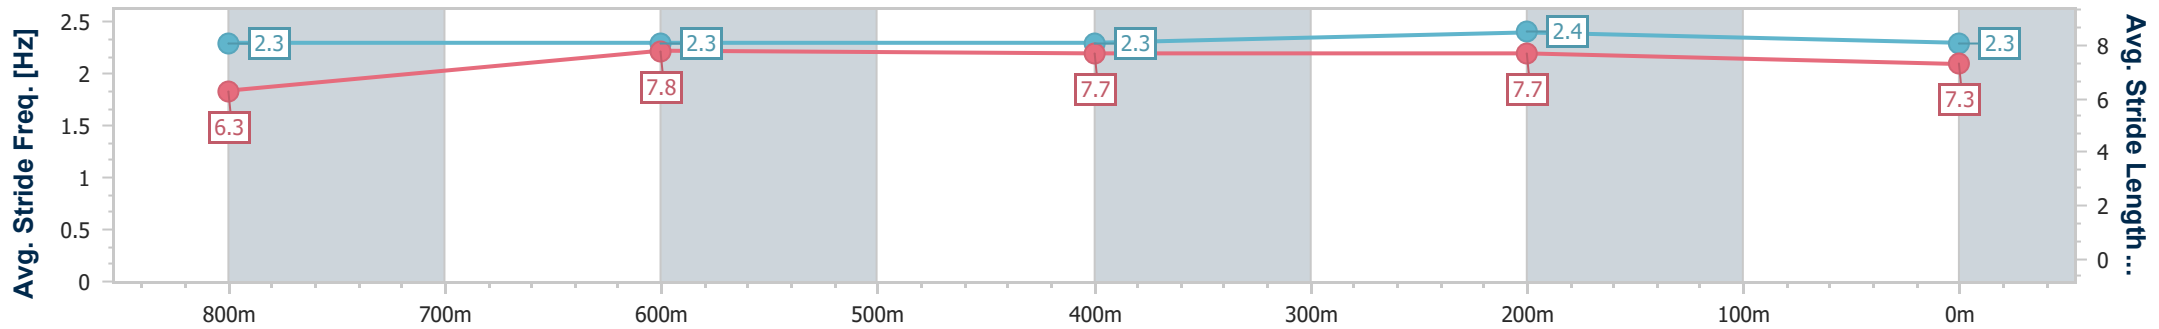

Sunshine Coast QLD Professional

Race 1: TAB Maiden Handicap - 1000m

06 January 2023 - 17:38

Track Rating: Good 4, Weather: Fine, Rail Position: +5m Entire Course

| Section | Overall | 800m | 600m | 400m | 200m |
|------------------------|--------------------------|--------------------------|--------------------------|--------------------------|--------------------------|
| Section Times | 0:59.57 [7] (0:13.89) | 0:45.68 [8] (0:11.33) | 0:34.35 [8] (0:11.46) | 0:22.89 [8] (0:11.04) | 0:11.85 [8] (0:11.85) |
| Average Speed [km/h] | 51.9 | 64.3 | 63.4 | 65.3 | 60.9 |
| Top Speed [km/h] | 66.0 | 65.7 | 65.2 | 66.1 | 65.6 |
| Avg. Dist. to Rail [m] | 6.6 | 3.4 | 1.7 | 2.6 | 3.6 |
| Avg. Stride Freq. [Hz] | 2.3 | 2.3 | 2.3 | 2.4 | 2.3 |
| Avg. Stride Length [m] | 6.3 | 7.8 | 7.7 | 7.7 | 7.3 |

- [] Ranking at each section and finish
- .-.- No data available at this section
- NA No data available

| | |
|--------------------------------|----------------|
| Horse/Jockey Name | Bamboleo |
| Final Rank | 8 |
| Fastest Section Time (Section) | 0:11.16 (800m) |
| Top Speed [km/h] (Section) | 66.8 (800m) |
| Race State | Finished |