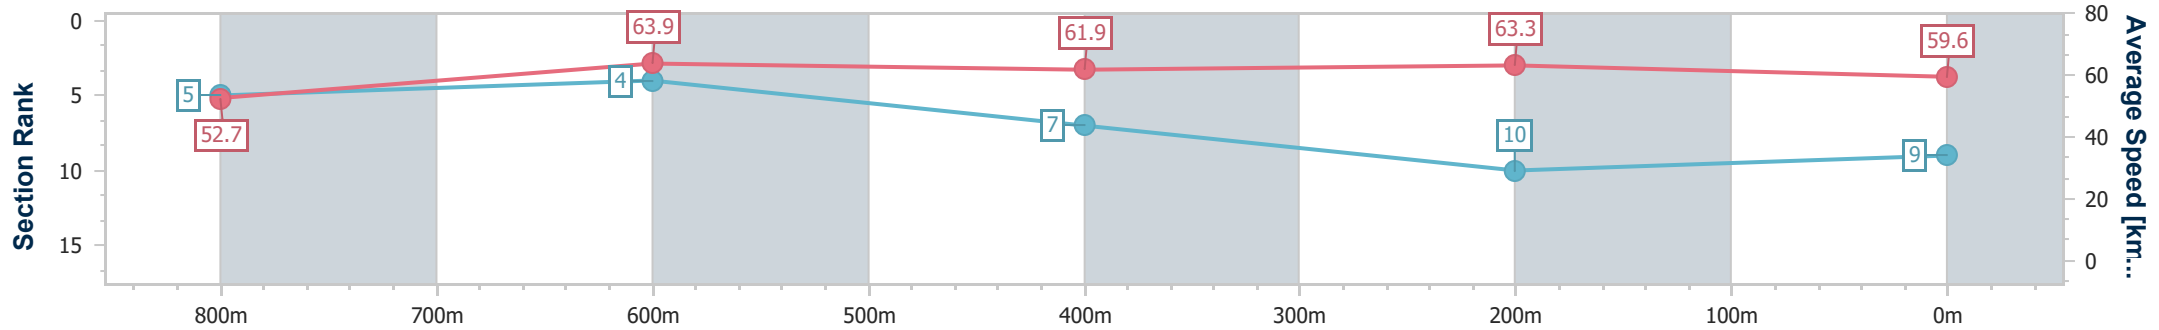

- [] Ranking at each section and finish
- .-.- No data available at this section
- NA No data available

| | |
|--------------------------------|----------------|
| Horse/Jockey Name | Earlston |
| Final Rank | 9 |
| Fastest Section Time (Section) | 0:11.35 (800m) |
| Top Speed [km/h] (Section) | 65.7 (800m) |
| Race State | Finished |

Sunshine Coast QLD Professional

Race 1: TAB Maiden Handicap - 1000m

06 January 2023 - 17:38

Track Rating: Good 4, Weather: Fine, Rail Position: +5m Entire Course

| Section | Overall | 800m | 600m | 400m | 200m |
|------------------------|--------------------------|--------------------------|--------------------------|--------------------------|---------------------------|
| Section Times | 1:00.13 [9] (0:13.66) | 0:46.47 [5] (0:11.35) | 0:35.12 [4] (0:11.64) | 0:23.48 [7] (0:11.40) | 0:12.08 [10] (0:12.08) |
| Average Speed [km/h] | 52.7 | 63.9 | 61.9 | 63.3 | 59.6 |
| Top Speed [km/h] | 65.2 | 65.7 | 62.8 | 64.2 | 62.3 |
| Avg. Dist. to Rail [m] | 5.7 | 2.4 | 0.3 | 1.7 | 2.2 |
| Avg. Stride Freq. [Hz] | 2.3 | 2.3 | 2.3 | 2.3 | 2.3 |
| Avg. Stride Length [m] | 6.3 | 7.6 | 7.5 | 7.6 | 7.3 |