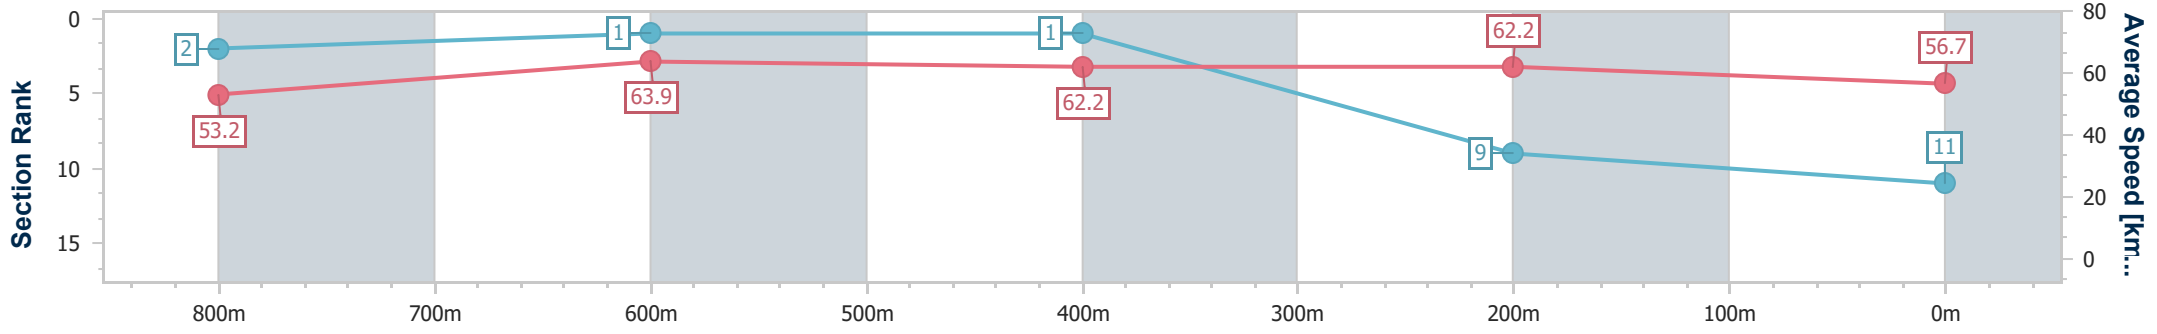

Sunshine Coast QLD Professional

Race 1: TAB Maiden Handicap - 1000m

06 January 2023 - 17:38

Track Rating: Good 4, Weather: Fine, Rail Position: +5m Entire Course

| Section | Overall | 800m | 600m | 400m | 200m |
|------------------------|---------------------------|--------------------------|--------------------------|--------------------------|--------------------------|
| Section Times | 1:00.50 [11] (0:13.52) | 0:46.98 [2] (0:11.25) | 0:35.73 [1] (0:11.45) | 0:24.28 [1] (0:11.59) | 0:12.69 [9] (0:12.69) |
| Average Speed [km/h] | 53.2 | 63.9 | 62.2 | 62.2 | 56.7 |
| Top Speed [km/h] | 66.1 | 66.1 | 63.1 | 64.2 | 59.5 |
| Avg. Dist. to Rail [m] | 2.3 | 1.1 | 1.5 | 1.1 | 0.5 |
| Avg. Stride Freq. [Hz] | 2.4 | 2.3 | 2.4 | 2.4 | 2.3 |
| Avg. Stride Length [m] | 6.1 | 7.6 | 7.4 | 7.3 | 6.9 |

- [] Ranking at each section and finish
- .-.- No data available at this section
- NA No data available