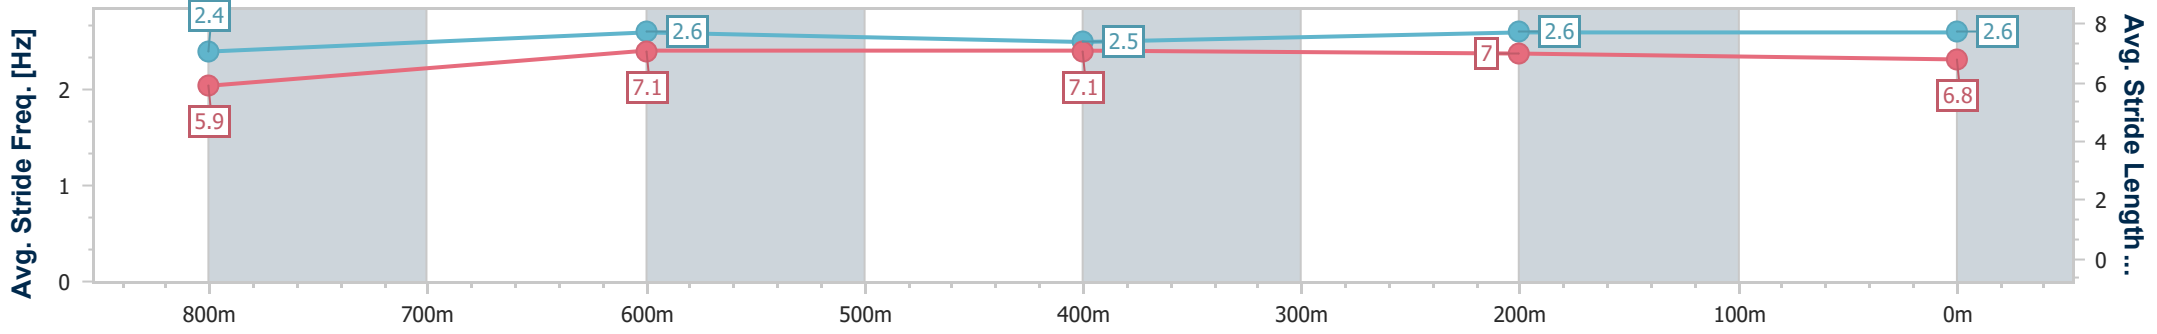

Sunshine Coast QLD Professional

Race 1: TAB Maiden Handicap - 1000m

06 January 2023 - 17:38

Track Rating: Good 4, Weather: Fine, Rail Position: +5m Entire Course

| Section | Overall | 800m | 600m | 400m | 200m |
|------------------------|--------------------------|---------------------------|---------------------------|---------------------------|--------------------------|
| Section Times | 0:59.14 [2] (0:14.25) | 0:44.89 [11] (0:11.12) | 0:33.77 [11] (0:11.36) | 0:22.41 [10] (0:10.86) | 0:11.55 [6] (0:11.55) |
| Average Speed [km/h] | 50.6 | 65.1 | 64.1 | 66.4 | 62.3 |
| Top Speed [km/h] | 64.7 | 67.8 | 65.7 | 67.2 | 66.5 |
| Avg. Dist. to Rail [m] | 9.5 | 2.3 | 1.8 | 7.2 | 7.8 |
| Avg. Stride Freq. [Hz] | 2.4 | 2.6 | 2.5 | 2.6 | 2.6 |
| Avg. Stride Length [m] | 5.9 | 7.1 | 7.1 | 7.0 | 6.8 |