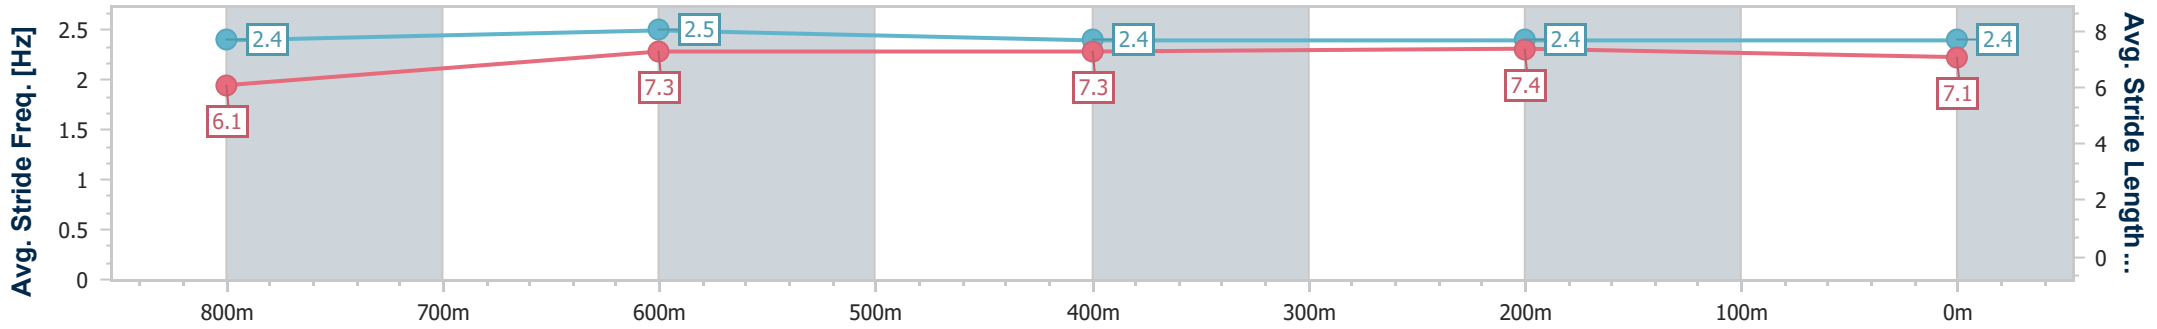

Sunshine Coast QLD Professional

Race 1: TAB Maiden Handicap - 1000m

06 January 2023 - 17:38

Track Rating: Good 4, Weather: Fine, Rail Position: +5m Entire Course

| Section | Overall | 800m | 600m | 400m | 200m |
|------------------------|--------------------------|--------------------------|--------------------------|--------------------------|--------------------------|
| Section Times | 0:59.24 [5] (0:13.79) | 0:45.45 [6] (0:11.21) | 0:34.24 [5] (0:11.50) | 0:22.74 [5] (0:11.13) | 0:11.61 [4] (0:11.61) |
| Average Speed [km/h] | 52.3 | 65.1 | 63.2 | 64.7 | 62.0 |
| Top Speed [km/h] | 65.7 | 66.1 | 64.4 | 65.6 | 65.0 |
| Avg. Dist. to Rail [m] | 7.9 | 3.8 | 1.8 | 3.9 | 4.8 |
| Avg. Stride Freq. [Hz] | 2.4 | 2.5 | 2.4 | 2.4 | 2.4 |
| Avg. Stride Length [m] | 6.1 | 7.3 | 7.3 | 7.4 | 7.1 |