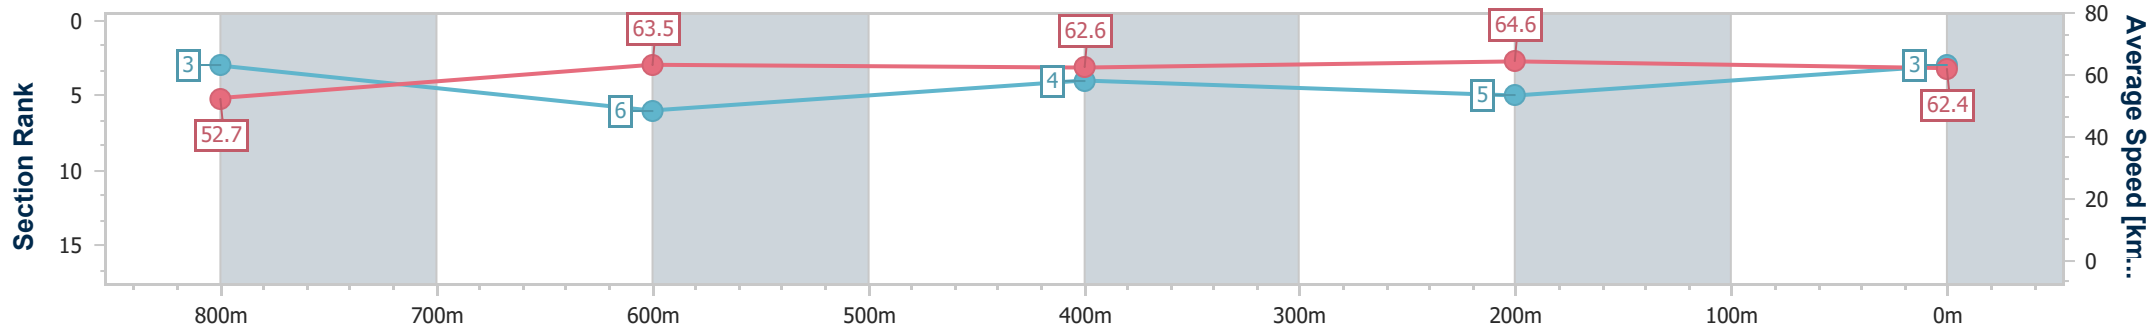

Sunshine Coast QLD Professional

Race 1: TAB Maiden Handicap - 1000m

06 January 2023 - 17:38

Track Rating: Good 4, Weather: Fine, Rail Position: +5m Entire Course

| Section | Overall | 800m | 600m | 400m | 200m |
|------------------------|--------------------------|--------------------------|--------------------------|--------------------------|--------------------------|
| Section Times | 0:59.17 [3] (0:13.64) | 0:45.53 [3] (0:11.37) | 0:34.16 [6] (0:11.48) | 0:22.68 [4] (0:11.13) | 0:11.55 [5] (0:11.55) |
| Average Speed [km/h] | 52.7 | 63.5 | 62.6 | 64.6 | 62.4 |
| Top Speed [km/h] | 64.8 | 65.1 | 64.5 | 65.8 | 64.7 |
| Avg. Dist. to Rail [m] | 1.7 | 0.8 | 0.3 | 1.2 | 2.5 |
| Avg. Stride Freq. [Hz] | 2.3 | 2.4 | 2.4 | 2.4 | 2.4 |
| Avg. Stride Length [m] | 6.2 | 7.3 | 7.3 | 7.5 | 7.3 |