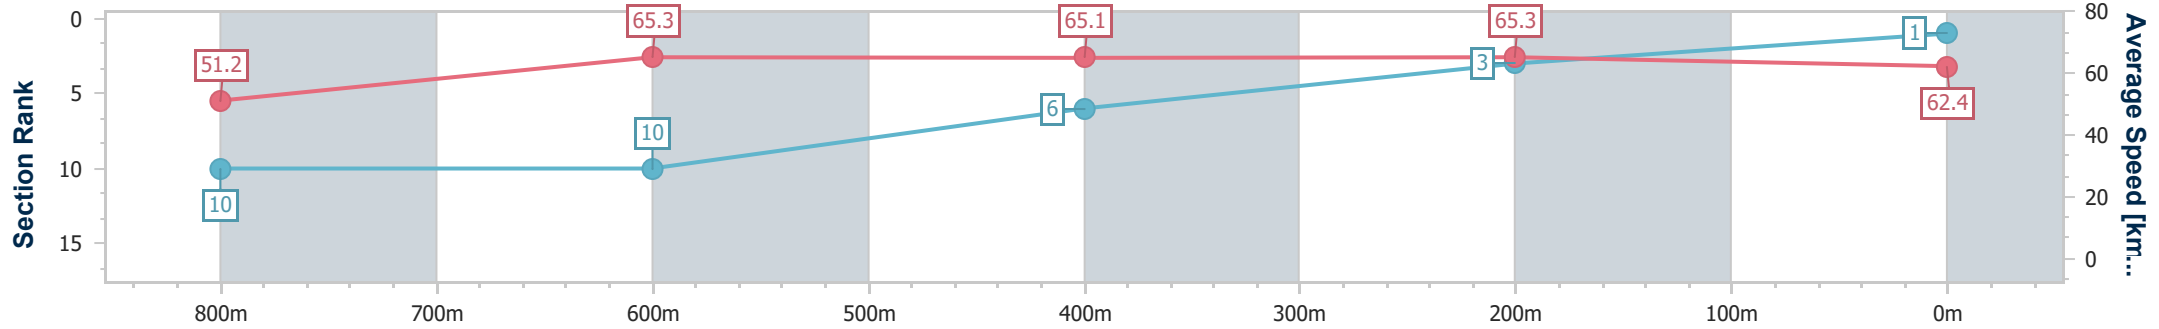

Sunshine Coast QLD Professional

Race 1: TAB Maiden Handicap - 1000m

06 January 2023 - 17:38

Track Rating: Good 4, Weather: Fine, Rail Position: +5m Entire Course

| Section | Overall | 800m | 600m | 400m | 200m |
|------------------------|--------------------------|---------------------------|---------------------------|--------------------------|--------------------------|
| Section Times | 0:59.13 [1] (0:14.06) | 0:45.07 [10] (0:11.19) | 0:33.88 [10] (0:11.30) | 0:22.58 [6] (0:11.04) | 0:11.54 [3] (0:11.54) |
| Average Speed [km/h] | 51.2 | 65.3 | 65.1 | 65.3 | 62.4 |
| Top Speed [km/h] | 65.2 | 66.3 | 66.0 | 66.3 | 65.0 |
| Avg. Dist. to Rail [m] | 7.1 | 3.8 | 3.9 | 6.6 | 6.8 |
| Avg. Stride Freq. [Hz] | 2.2 | 2.4 | 2.4 | 2.4 | 2.4 |
| Avg. Stride Length [m] | 6.3 | 7.7 | 7.5 | 7.5 | 7.2 |