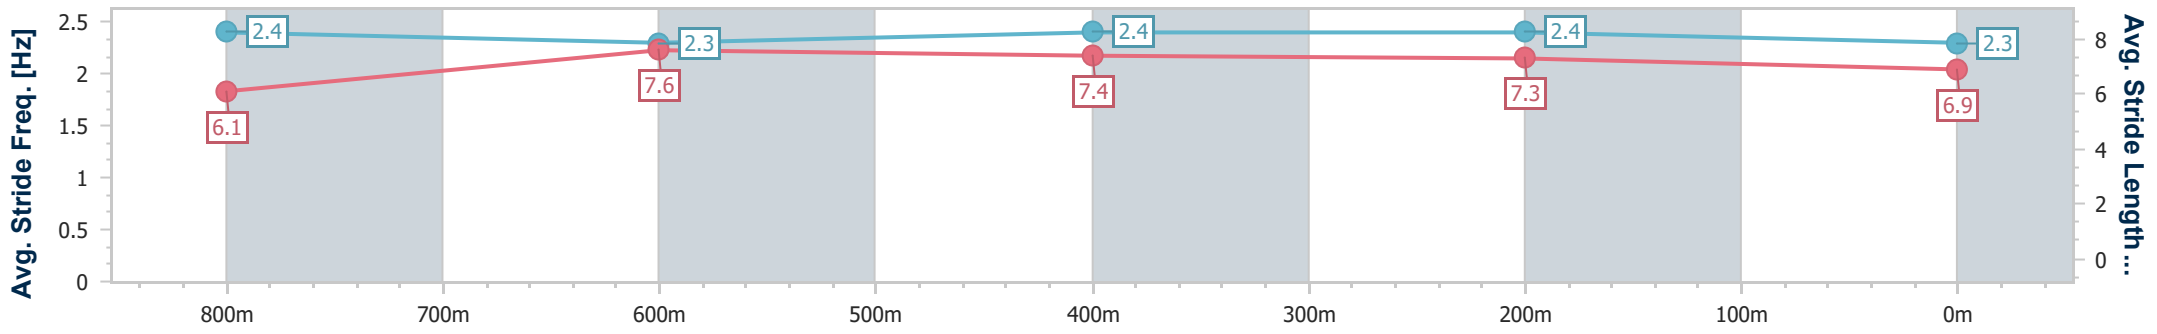

- [] Ranking at each section and finish
- .-.- No data available at this section
- NA No data available

| | |
|--------------------------------|----------------|
| Horse/Jockey Name | Lovezeladys |
| Final Rank | 11 |
| Fastest Section Time (Section) | 0:11.25 (800m) |
| Top Speed [km/h] (Section) | 66.1 (Overall) |
| Race State | Finished |

Sunshine Coast QLD Professional

Race 1: TAB Maiden Handicap - 1000m

06 January 2023 - 17:38

Track Rating: Good 4, Weather: Fine, Rail Position: +5m Entire Course

| Section | Overall | 800m | 600m | 400m | 200m |
|------------------------|---------------------------|--------------------------|--------------------------|--------------------------|--------------------------|
| Section Times | 1:00.50 [11] (0:13.52) | 0:46.98 [2] (0:11.25) | 0:35.73 [1] (0:11.45) | 0:24.28 [1] (0:11.59) | 0:12.69 [9] (0:12.69) |
| Average Speed [km/h] | 53.2 | 63.9 | 62.2 | 62.2 | 56.7 |
| Top Speed [km/h] | 66.1 | 66.1 | 63.1 | 64.2 | 59.5 |
| Avg. Dist. to Rail [m] | 2.3 | 1.1 | 1.5 | 1.1 | 0.5 |
| Avg. Stride Freq. [Hz] | 2.4 | 2.3 | 2.4 | 2.4 | 2.3 |
| Avg. Stride Length [m] | 6.1 | 7.6 | 7.4 | 7.3 | 6.9 |

- [] Ranking at each section and finish
- .-.- No data available at this section
- NA No data available