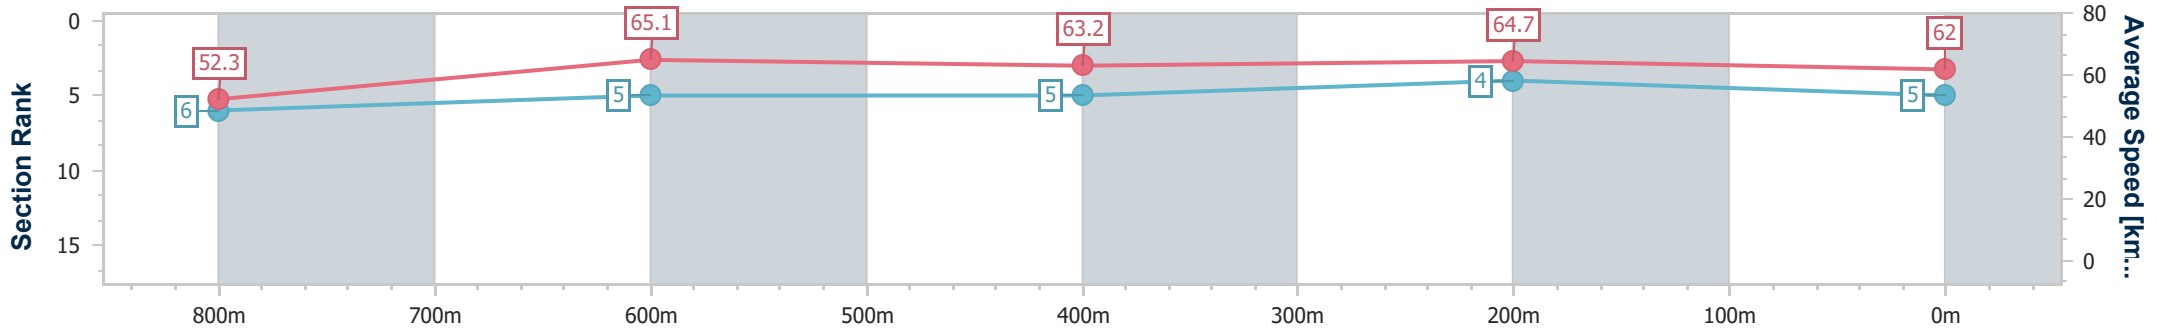

Sunshine Coast QLD Professional

Race 1: TAB Maiden Handicap - 1000m

06 January 2023 - 17:38

Track Rating: Good 4, Weather: Fine, Rail Position: +5m Entire Course

| Section | Overall | 800m | 600m | 400m | 200m |
|------------------------|--------------------------|--------------------------|--------------------------|--------------------------|--------------------------|
| Section Times | 0:59.24 [5] (0:13.79) | 0:45.45 [6] (0:11.21) | 0:34.24 [5] (0:11.50) | 0:22.74 [5] (0:11.13) | 0:11.61 [4] (0:11.61) |
| Average Speed [km/h] | 52.3 | 65.1 | 63.2 | 64.7 | 62.0 |
| Top Speed [km/h] | 65.7 | 66.1 | 64.4 | 65.6 | 65.0 |
| Avg. Dist. to Rail [m] | 7.9 | 3.8 | 1.8 | 3.9 | 4.8 |
| Avg. Stride Freq. [Hz] | 2.4 | 2.5 | 2.4 | 2.4 | 2.4 |
| Avg. Stride Length [m] | 6.1 | 7.3 | 7.3 | 7.4 | 7.1 |