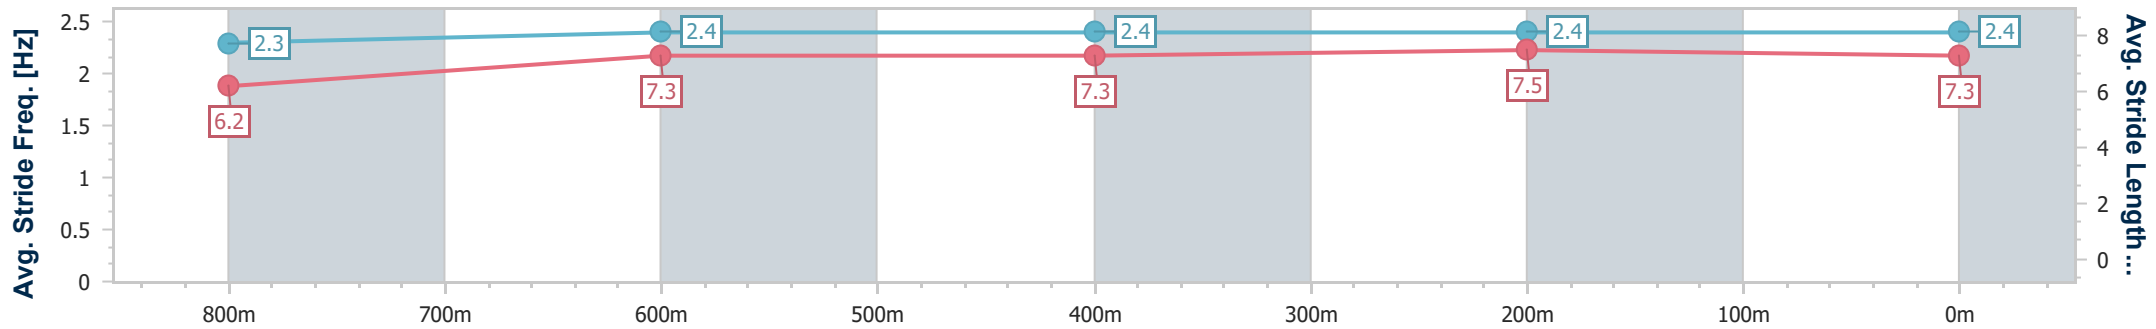

Sunshine Coast QLD Professional

Race 1: TAB Maiden Handicap - 1000m

06 January 2023 - 17:38

Track Rating: Good 4, Weather: Fine, Rail Position: +5m Entire Course

| Section | Overall | 800m | 600m | 400m | 200m |
|------------------------|--------------------------|--------------------------|--------------------------|--------------------------|--------------------------|
| Section Times | 0:59.17 [3] (0:13.64) | 0:45.53 [3] (0:11.37) | 0:34.16 [6] (0:11.48) | 0:22.68 [4] (0:11.13) | 0:11.55 [5] (0:11.55) |
| Average Speed [km/h] | 52.7 | 63.5 | 62.6 | 64.6 | 62.4 |
| Top Speed [km/h] | 64.8 | 65.1 | 64.5 | 65.8 | 64.7 |
| Avg. Dist. to Rail [m] | 1.7 | 0.8 | 0.3 | 1.2 | 2.5 |
| Avg. Stride Freq. [Hz] | 2.3 | 2.4 | 2.4 | 2.4 | 2.4 |
| Avg. Stride Length [m] | 6.2 | 7.3 | 7.3 | 7.5 | 7.3 |