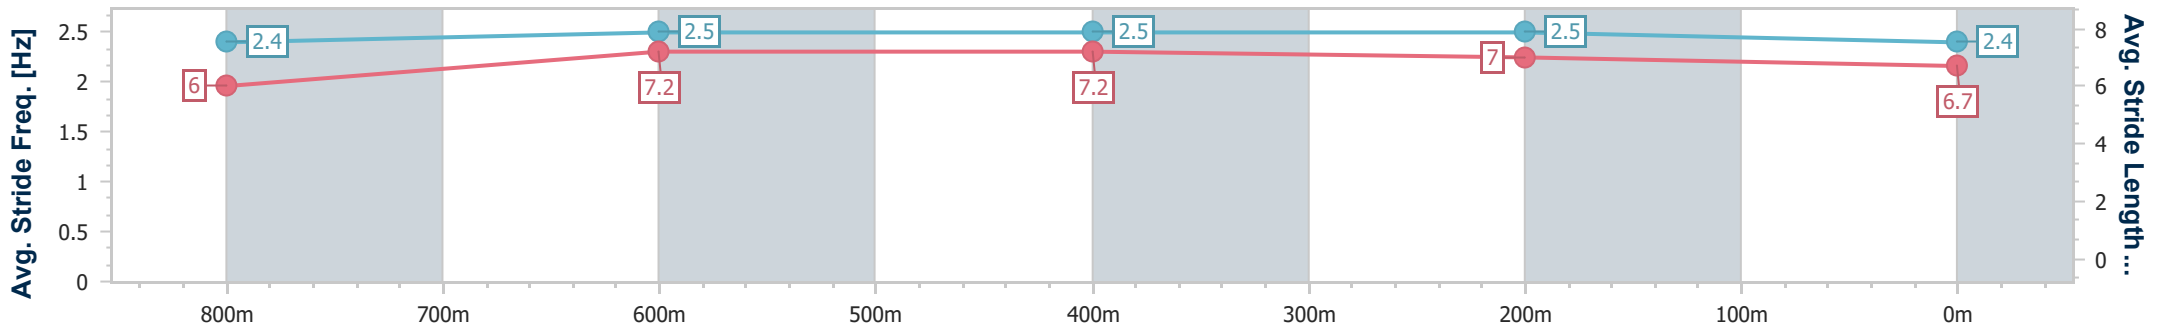

- [] Ranking at each section and finish
- .-.- No data available at this section
- NA No data available

| | |
|--------------------------------|----------------|
| Horse/Jockey Name | Bamboleo |
| Final Rank | 8 |
| Fastest Section Time (Section) | 0:11.16 (800m) |
| Top Speed [km/h] (Section) | 66.8 (800m) |
| Race State | Finished |

Sunshine Coast QLD Professional

Race 1: TAB Maiden Handicap - 1000m

06 January 2023 - 17:38

Track Rating: Good 4, Weather: Fine, Rail Position: +5m Entire Course

| Section | Overall | 800m | 600m | 400m | 200m |
|------------------------|--------------------------|--------------------------|--------------------------|--------------------------|--------------------------|
| Section Times | 1:00.07 [8] (0:13.65) | 0:46.42 [4] (0:11.16) | 0:35.26 [3] (0:11.48) | 0:23.78 [3] (0:11.32) | 0:12.46 [2] (0:12.46) |
| Average Speed [km/h] | 52.8 | 65.2 | 63.2 | 63.7 | 57.8 |
| Top Speed [km/h] | 65.7 | 66.8 | 64.3 | 64.5 | 61.8 |
| Avg. Dist. to Rail [m] | 8.7 | 3.3 | 1.6 | 3.9 | 4.7 |
| Avg. Stride Freq. [Hz] | 2.4 | 2.5 | 2.5 | 2.5 | 2.4 |
| Avg. Stride Length [m] | 6.0 | 7.2 | 7.2 | 7.0 | 6.7 |

- [] Ranking at each section and finish
- .-.- No data available at this section
- NA No data available

| | |
|--------------------------------|----------------|
| Horse/Jockey Name | Earlston |
| Final Rank | 9 |
| Fastest Section Time (Section) | 0:11.35 (800m) |
| Top Speed [km/h] (Section) | 65.7 (800m) |
| Race State | Finished |