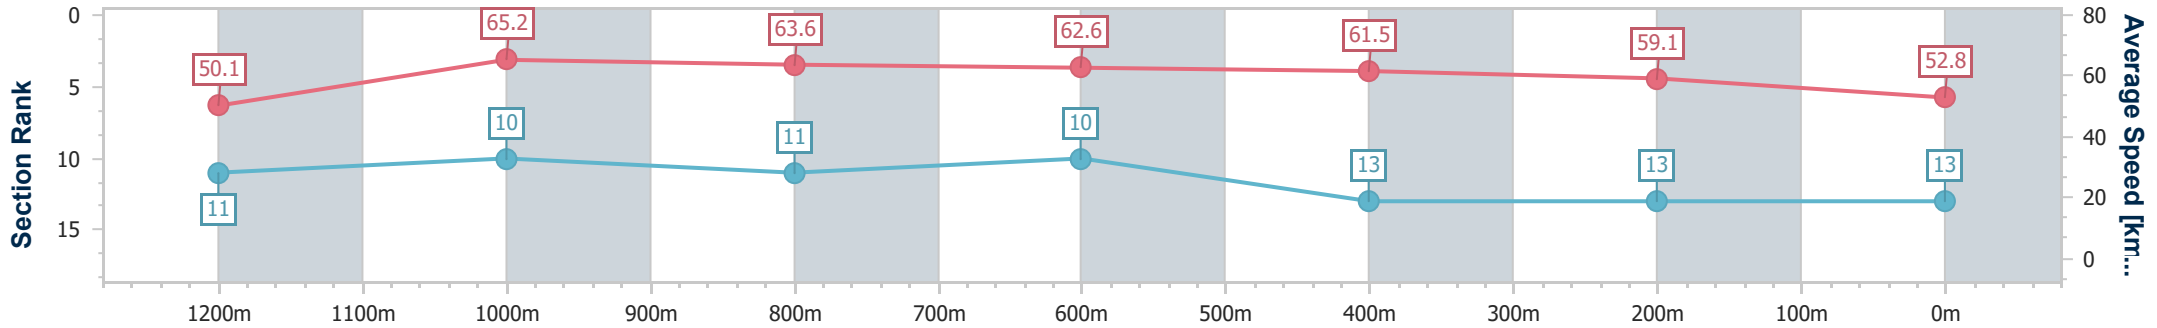

Horse/Jockey Name	Trust In A Gale
Final Rank	13
Fastest Section Time (Section)	0:11.07 (1200m)
Top Speed [km/h] (Section)	67.5 (1200m)
Race State	Finished

Eagle Farm QLD Professional
Race 4: LADBROKES MARKET CONTROL Maiden Handicap - 1400m
04 January 2023 - 15:19
Track Rating: Good 4, Weather: Fine, Rail Position: +9m Entire Course

BRISBANE RACING CLUB

Section	Overall	1200m	1000m	800m	600m	400m	200m
Section Times	1:26.40 [13] (0:14.44)	1:11.96 [11] (0:11.07)	1:00.89 [10] (0:11.56)	0:49.33 [11] (0:11.64)	0:37.69 [10] (0:11.87)	0:25.82 [13] (0:12.19)	0:13.63 [13] (0:13.63)
Average Speed [km/h]	50.1	65.2	63.6	62.6	61.5	59.1	52.8
Top Speed [km/h]	64.0	67.5	65.2	65.0	62.5	60.5	56.0
Avg. Dist. to Rail [m]	4.8	3.3	4.3	3.1	2.7	4.7	4.4
Avg. Stride Freq. [Hz]	2.2	2.3	2.3	2.3	2.3	2.3	2.1
Avg. Stride Length [m]	6.3	7.8	7.6	7.6	7.4	7.3	6.9

- [ ] Ranking at each section and finish
- -.-.- No data available at this section
- NA No data available