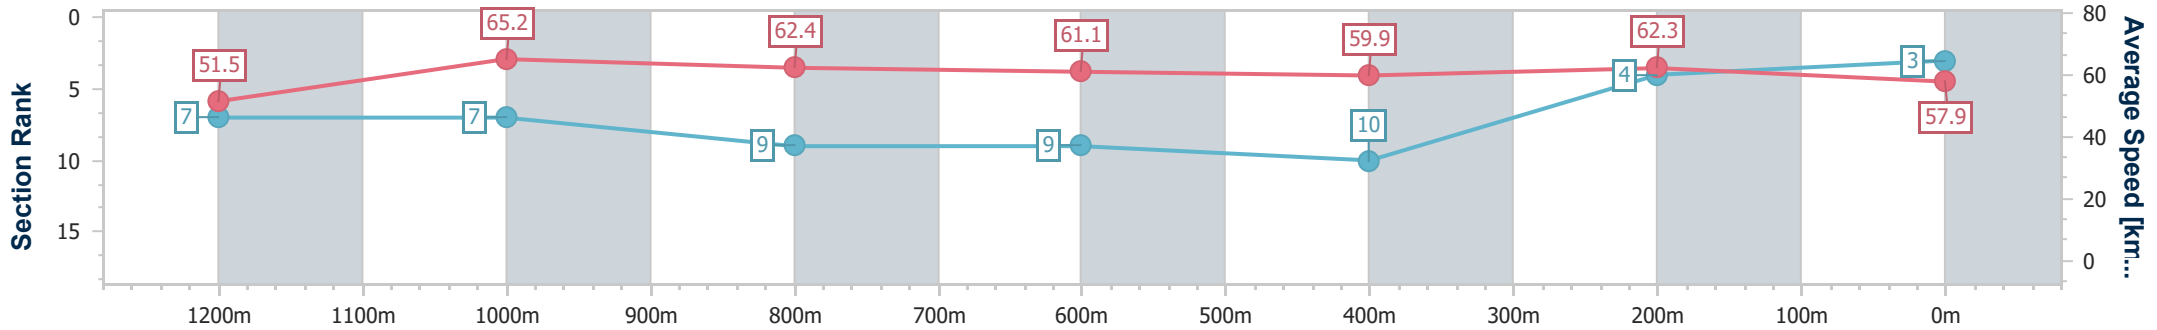

Horse/Jockey Name	Glide On By
Final Rank	3
Fastest Section Time (Section)	0:11.08 (1200m)
Top Speed [km/h] (Section)	67.2 (1200m)
Race State	Finished

Eagle Farm QLD Professional
Race 4: LADBROKES MARKET CONTROL Maiden Handicap - 1400m
04 January 2023 - 15:19
Track Rating: Good 4, Weather: Fine, Rail Position: +9m Entire Course

BRISBANE RACING CLUB

Section	Overall	1200m	1000m	800m	600m	400m	200m
Section Times	1:24.46 [3] (0:14.00)	1:10.46 [7] (0:11.08)	0:59.38 [7] (0:11.70)	0:47.68 [9] (0:11.74)	0:35.94 [9] (0:11.93)	0:24.01 [10] (0:11.56)	0:12.45 [4] (0:12.45)
Average Speed [km/h]	51.5	65.2	62.4	61.1	59.9	62.3	57.9
Top Speed [km/h]	67.0	67.2	64.4	62.2	61.6	63.6	61.0
Avg. Dist. to Rail [m]	3.9	3.6	2.6	1.5	1.5	1.3	2.0
Avg. Stride Freq. [Hz]	2.4	2.5	2.4	2.4	2.4	2.5	2.4
Avg. Stride Length [m]	6.0	7.3	7.2	7.1	7.0	7.0	6.7

- [ ] Ranking at each section and finish
- -.-.- No data available at this section
- NA No data available