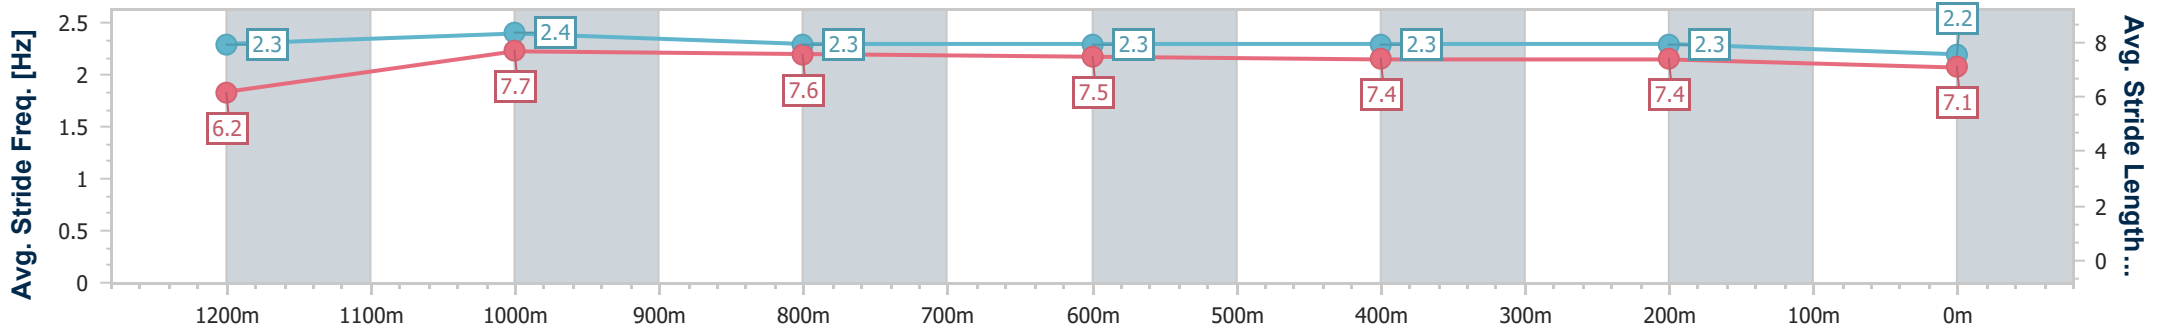

Horse/Jockey Name	Double Oh Seven
Final Rank	7
Fastest Section Time (Section)	0:10.89 (1200m)
Top Speed [km/h] (Section)	69.7 (1200m)
Race State	Finished

Eagle Farm QLD Professional
Race 4: LADBROKES MARKET CONTROL Maiden Handicap - 1400m
04 January 2023 - 15:19
Track Rating: Good 4, Weather: Fine, Rail Position: +9m Entire Course

BRISBANE RACING CLUB

Section	Overall	1200m	1000m	800m	600m	400m	200m
Section Times	1:25.11 [7] (0:13.93)	1:11.18 [5] (0:10.89)	1:00.29 [5] (0:11.63)	0:48.66 [6] (0:11.83)	0:36.83 [6] (0:11.95)	0:24.88 [7] (0:11.98)	0:12.90 [8] (0:12.90)
Average Speed [km/h]	51.9	66.3	63.1	61.3	60.5	60.1	55.8
Top Speed [km/h]	68.9	69.7	64.1	62.7	61.1	61.6	58.2
Avg. Dist. to Rail [m]	6.1	3.9	3.5	1.9	1.1	2.5	3.6
Avg. Stride Freq. [Hz]	2.3	2.4	2.3	2.3	2.3	2.3	2.2
Avg. Stride Length [m]	6.2	7.7	7.6	7.5	7.4	7.4	7.1

- [ ] Ranking at each section and finish
- -.-.- No data available at this section
- NA No data available