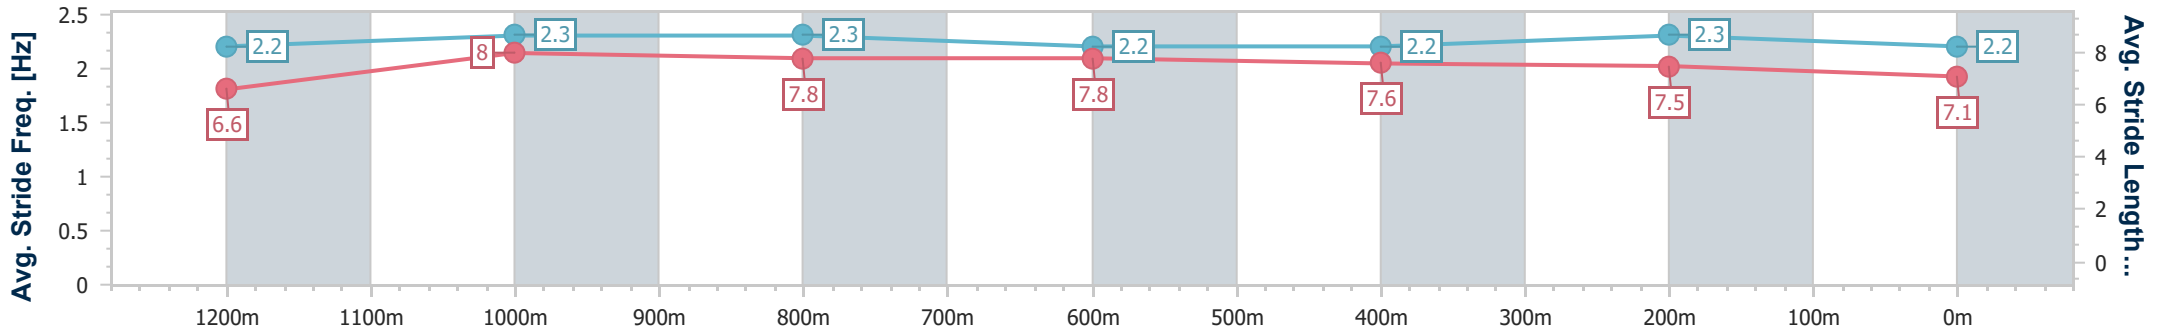

Horse/Jockey Name	Written With Blood
Final Rank	5
Fastest Section Time (Section)	0:11.11 (1200m)
Top Speed [km/h] (Section)	66.9 (1000m)
Race State	Finished

Eagle Farm QLD Professional
Race 4: LADBROKES MARKET CONTROL Maiden Handicap - 1400m
04 January 2023 - 15:19
Track Rating: Good 4, Weather: Fine, Rail Position: +9m Entire Course

BRISBANE RACING CLUB

Section	Overall	1200m	1000m	800m	600m	400m	200m
Section Times	1:24.64 [5] (0:14.19)	1:10.45 [9] (0:11.11)	0:59.34 [9] (0:11.33)	0:48.01 [7] (0:11.72)	0:36.29 [8] (0:11.80)	0:24.49 [6] (0:11.86)	0:12.63 [5] (0:12.63)
Average Speed [km/h]	50.8	65.0	64.5	62.2	61.5	60.7	57.0
Top Speed [km/h]	65.8	66.8	66.9	65.1	62.5	62.5	59.2
Avg. Dist. to Rail [m]	2.4	2.6	3.0	2.6	1.9	2.5	3.1
Avg. Stride Freq. [Hz]	2.2	2.3	2.3	2.2	2.2	2.3	2.2
Avg. Stride Length [m]	6.6	8.0	7.8	7.8	7.6	7.5	7.1

- [ ] Ranking at each section and finish
- -.-.- No data available at this section
- NA No data available