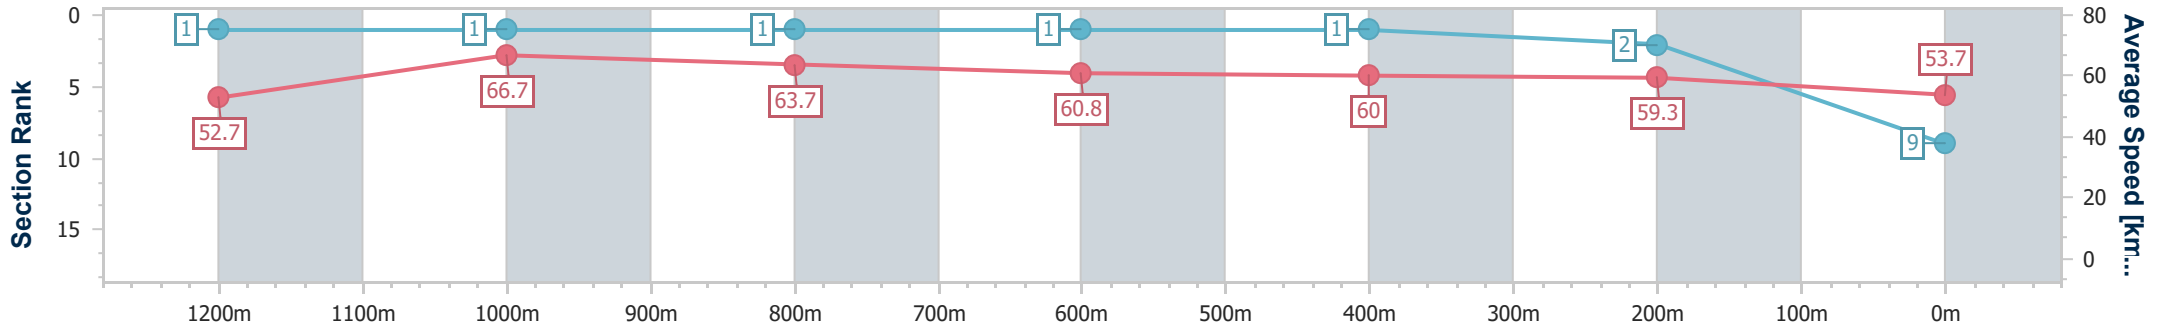

Horse/Jockey Name	I Am Pearl
Final Rank	9
Fastest Section Time (Section)	0:10.81 (1200m)
Top Speed [km/h] (Section)	67.5 (1200m)
Race State	Finished

Eagle Farm QLD Professional
Race 4: LADBROKES MARKET CONTROL Maiden Handicap - 1400m
04 January 2023 - 15:19
Track Rating: Good 4, Weather: Fine, Rail Position: +9m Entire Course

BRISBANE RACING CLUB

Section	Overall	1200m	1000m	800m	600m	400m	200m
Section Times	1:25.31 [9] (0:13.73)	1:11.58 [1] (0:10.81)	1:00.77 [1] (0:11.38)	0:49.39 [1] (0:11.86)	0:37.53 [1] (0:12.00)	0:25.53 [1] (0:12.14)	0:13.39 [2] (0:13.39)
Average Speed [km/h]	52.7	66.7	63.7	60.8	60.0	59.3	53.7
Top Speed [km/h]	66.1	67.5	65.5	62.5	61.5	61.0	56.8
Avg. Dist. to Rail [m]	7.5	1.8	1.5	0.6	0.2	0.3	0.2
Avg. Stride Freq. [Hz]	2.4	2.5	2.4	2.3	2.4	2.4	2.3
Avg. Stride Length [m]	6.2	7.4	7.4	7.2	7.0	6.8	6.5

- [ ] Ranking at each section and finish
- -.-.- No data available at this section
- NA No data available