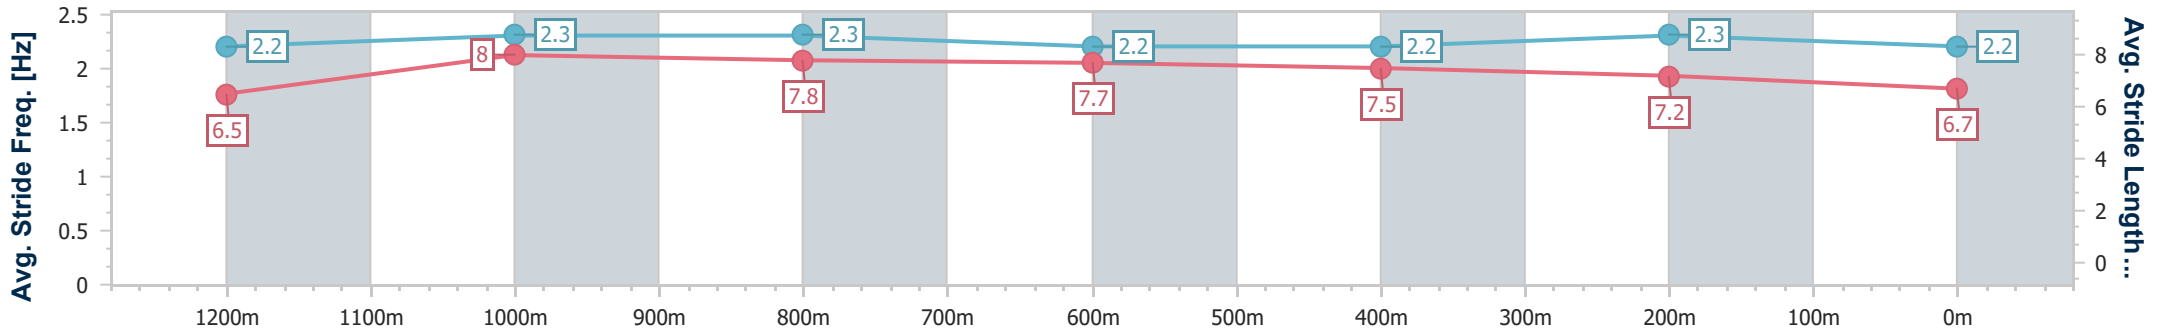

Horse/Jockey Name	O'calloghan
Final Rank	11
Fastest Section Time (Section)	0:10.71 (1200m)
Top Speed [km/h] (Section)	68.6 (1200m)
Race State	Finished

Eagle Farm QLD Professional
Race 4: LADBROKES MARKET CONTROL Maiden Handicap - 1400m
04 January 2023 - 15:19
Track Rating: Good 4, Weather: Fine, Rail Position: +9m Entire Course

BRISBANE RACING CLUB

Section	Overall	1200m	1000m	800m	600m	400m	200m
Section Times	1:25.61 [11] (0:13.89)	1:11.72 [2] (0:10.71)	1:01.01 [2] (0:11.41)	0:49.60 [2] (0:11.84)	0:37.76 [2] (0:11.98)	0:25.78 [2] (0:12.17)	0:13.61 [3] (0:13.61)
Average Speed [km/h]	52.2	67.6	64.2	61.2	60.2	59.2	52.9
Top Speed [km/h]	67.4	68.6	66.1	62.7	60.9	61.4	55.5
Avg. Dist. to Rail [m]	10.0	6.2	3.6	1.2	0.3	1.3	1.8
Avg. Stride Freq. [Hz]	2.2	2.3	2.3	2.2	2.2	2.3	2.2
Avg. Stride Length [m]	6.5	8.0	7.8	7.7	7.5	7.2	6.7

- [ ] Ranking at each section and finish
- -.-.- No data available at this section
- NA No data available