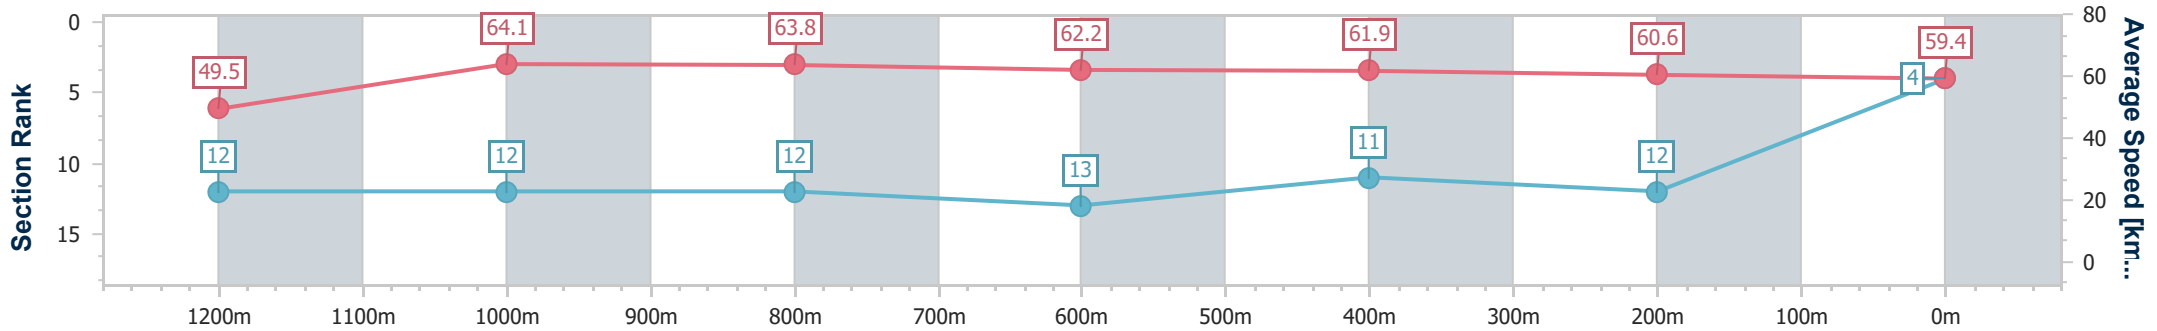

Horse/Jockey Name	Baltray
Final Rank	4
Fastest Section Time (Section)	0:11.26 (1200m)
Top Speed [km/h] (Section)	65.7 (1200m)
Race State	Finished

Eagle Farm QLD Professional
Race 4: LADBROKES MARKET CONTROL Maiden Handicap - 1400m
04 January 2023 - 15:19
Track Rating: Good 4, Weather: Fine, Rail Position: +9m Entire Course

BRISBANE RACING CLUB

Section	Overall	1200m	1000m	800m	600m	400m	200m
Section Times	1:24.54 [4] (0:14.57)	1:09.97 [12] (0:11.26)	0:58.71 [12] (0:11.40)	0:47.31 [12] (0:11.63)	0:35.68 [13] (0:11.65)	0:24.03 [11] (0:11.90)	0:12.13 [12] (0:12.13)
Average Speed [km/h]	49.5	64.1	63.8	62.2	61.9	60.6	59.4
Top Speed [km/h]	64.9	65.7	64.9	64.2	62.5	61.9	61.1
Avg. Dist. to Rail [m]	2.7	1.8	1.8	1.3	0.9	0.9	4.5
Avg. Stride Freq. [Hz]	2.1	2.3	2.2	2.2	2.2	2.2	2.3
Avg. Stride Length [m]	6.5	7.9	7.9	7.8	7.8	7.5	7.3

- [ ] Ranking at each section and finish
- -.-.- No data available at this section
- NA No data available