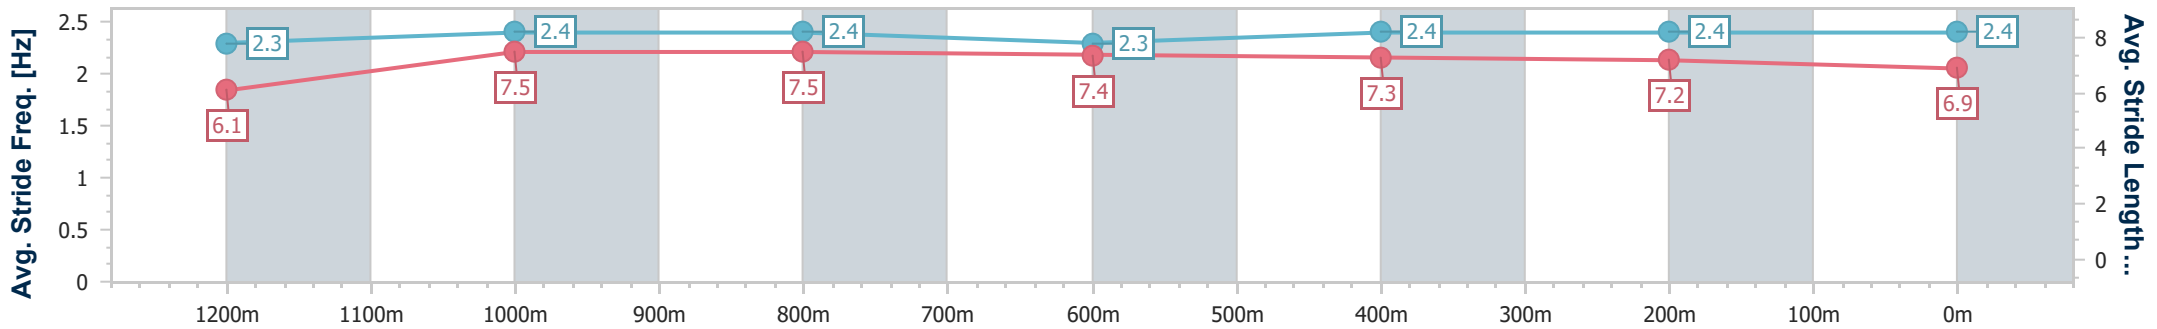

Horse/Jockey Name	Substance
Final Rank	2
Fastest Section Time (Section)	0:11.19 (1200m)
Top Speed [km/h] (Section)	66.2 (1200m)
Race State	Finished

Eagle Farm QLD Professional
Race 4: LADBROKES MARKET CONTROL Maiden Handicap - 1400m
04 January 2023 - 15:19
Track Rating: Good 4, Weather: Fine, Rail Position: +9m Entire Course

BRISBANE RACING CLUB

Section	Overall	1200m	1000m	800m	600m	400m	200m
Section Times	1:24.40 [2] (0:14.35)	1:10.05 [10] (0:11.19)	0:58.86 [11] (0:11.50)	0:47.36 [10] (0:11.74)	0:35.62 [12] (0:11.75)	0:23.87 [12] (0:11.70)	0:12.17 [9] (0:12.17)
Average Speed [km/h]	50.3	64.5	63.5	62.1	62.2	61.6	59.3
Top Speed [km/h]	65.0	66.2	64.5	64.3	63.1	63.2	60.8
Avg. Dist. to Rail [m]	1.7	2.3	3.2	2.3	3.2	6.7	6.9
Avg. Stride Freq. [Hz]	2.3	2.4	2.4	2.3	2.4	2.4	2.4
Avg. Stride Length [m]	6.1	7.5	7.5	7.4	7.3	7.2	6.9

- [ ] Ranking at each section and finish
- -.-.- No data available at this section
- NA No data available