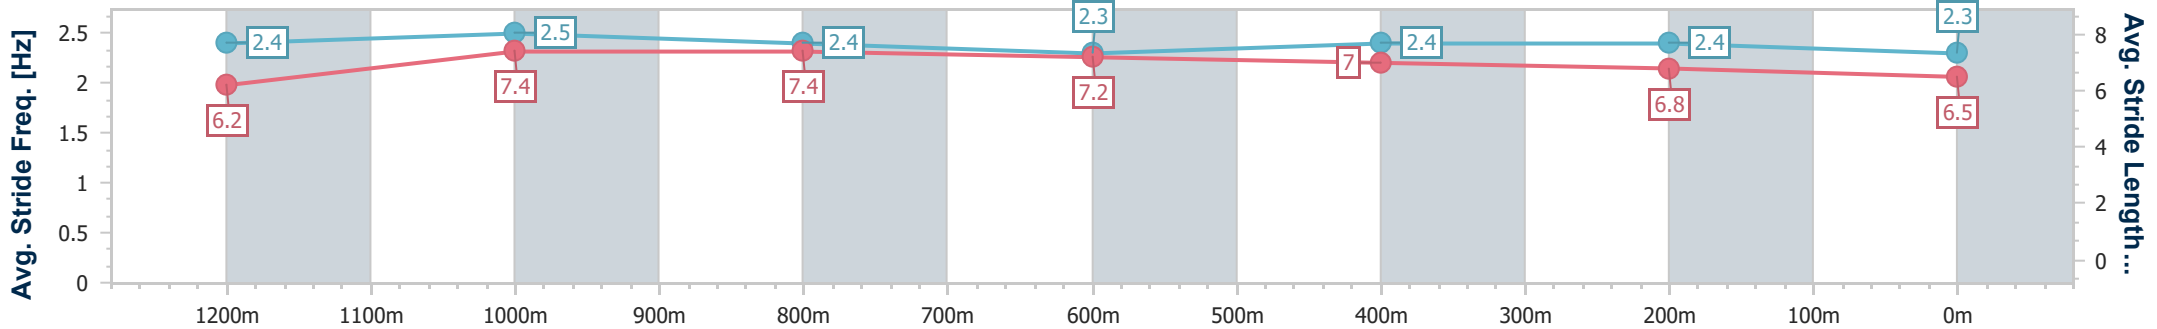

Horse/Jockey Name	I Am Pearl
Final Rank	9
Fastest Section Time (Section)	0:10.81 (1200m)
Top Speed [km/h] (Section)	67.5 (1200m)
Race State	Finished

Eagle Farm QLD Professional
Race 4: LADBROKES MARKET CONTROL Maiden Handicap - 1400m
04 January 2023 - 15:19
Track Rating: Good 4, Weather: Fine, Rail Position: +9m Entire Course

BRISBANE RACING CLUB

Section	Overall	1200m	1000m	800m	600m	400m	200m
Section Times	1:25.31 [9] (0:13.73)	1:11.58 [1] (0:10.81)	1:00.77 [1] (0:11.38)	0:49.39 [1] (0:11.86)	0:37.53 [1] (0:12.00)	0:25.53 [1] (0:12.14)	0:13.39 [2] (0:13.39)
Average Speed [km/h]	52.7	66.7	63.7	60.8	60.0	59.3	53.7
Top Speed [km/h]	66.1	67.5	65.5	62.5	61.5	61.0	56.8
Avg. Dist. to Rail [m]	7.5	1.8	1.5	0.6	0.2	0.3	0.2
Avg. Stride Freq. [Hz]	2.4	2.5	2.4	2.3	2.4	2.4	2.3
Avg. Stride Length [m]	6.2	7.4	7.4	7.2	7.0	6.8	6.5

- [ ] Ranking at each section and finish
- -.-.- No data available at this section
- NA No data available