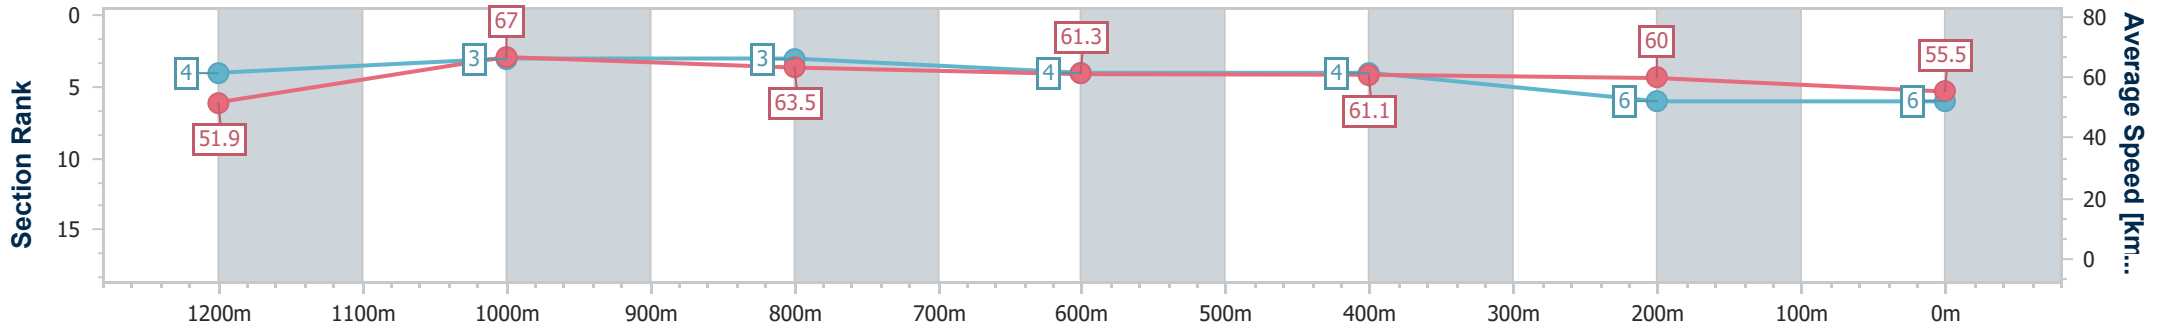

Horse/Jockey Name	Red Hot Rubix
Final Rank	6
Fastest Section Time (Section)	0:10.78 (1200m)
Top Speed [km/h] (Section)	68.9 (1200m)
Race State	Finished

Eagle Farm QLD Professional
Race 4: LADBROKES MARKET CONTROL Maiden Handicap - 1400m
04 January 2023 - 15:19
Track Rating: Good 4, Weather: Fine, Rail Position: +9m Entire Course

BRISBANE RACING CLUB

Section	Overall	1200m	1000m	800m	600m	400m	200m
Section Times	1:25.02 [6] (0:13.93)	1:11.09 [4] (0:10.78)	1:00.31 [3] (0:11.52)	0:48.79 [3] (0:11.90)	0:36.89 [4] (0:11.94)	0:24.95 [4] (0:11.98)	0:12.97 [6] (0:12.97)
Average Speed [km/h]	51.9	67.0	63.5	61.3	61.1	60.0	55.5
Top Speed [km/h]	67.5	68.9	64.5	62.3	61.7	61.4	58.1
Avg. Dist. to Rail [m]	6.2	4.4	3.5	3.0	2.6	4.6	4.4
Avg. Stride Freq. [Hz]	2.3	2.5	2.3	2.3	2.3	2.3	2.3
Avg. Stride Length [m]	6.2	7.6	7.6	7.4	7.3	7.2	6.8

- [ ] Ranking at each section and finish
- -.-.- No data available at this section
- NA No data available