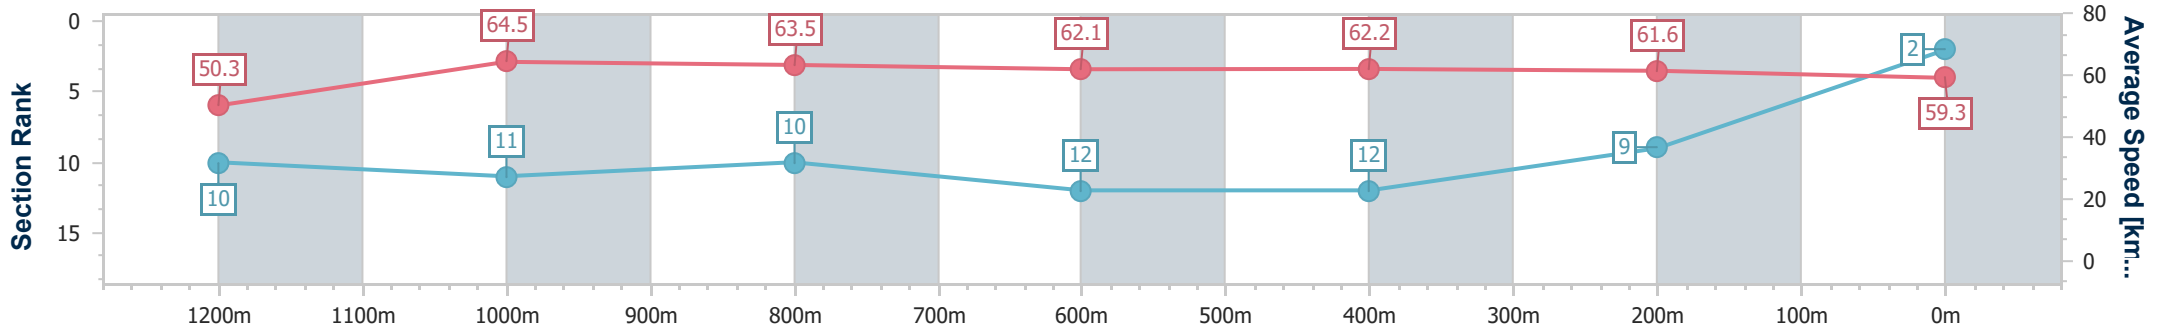

Horse/Jockey Name	Substance
Final Rank	2
Fastest Section Time (Section)	0:11.19 (1200m)
Top Speed [km/h] (Section)	66.2 (1200m)
Race State	Finished

Eagle Farm QLD Professional
Race 4: LADBROKES MARKET CONTROL Maiden Handicap - 1400m
04 January 2023 - 15:19
Track Rating: Good 4, Weather: Fine, Rail Position: +9m Entire Course

BRISBANE RACING CLUB

Section	Overall	1200m	1000m	800m	600m	400m	200m
Section Times	1:24.40 [2] (0:14.35)	1:10.05 [10] (0:11.19)	0:58.86 [11] (0:11.50)	0:47.36 [10] (0:11.74)	0:35.62 [12] (0:11.75)	0:23.87 [12] (0:11.70)	0:12.17 [9] (0:12.17)
Average Speed [km/h]	50.3	64.5	63.5	62.1	62.2	61.6	59.3
Top Speed [km/h]	65.0	66.2	64.5	64.3	63.1	63.2	60.8
Avg. Dist. to Rail [m]	1.7	2.3	3.2	2.3	3.2	6.7	6.9
Avg. Stride Freq. [Hz]	2.3	2.4	2.4	2.3	2.4	2.4	2.4
Avg. Stride Length [m]	6.1	7.5	7.5	7.4	7.3	7.2	6.9

- [ ] Ranking at each section and finish
- -.-.- No data available at this section
- NA No data available