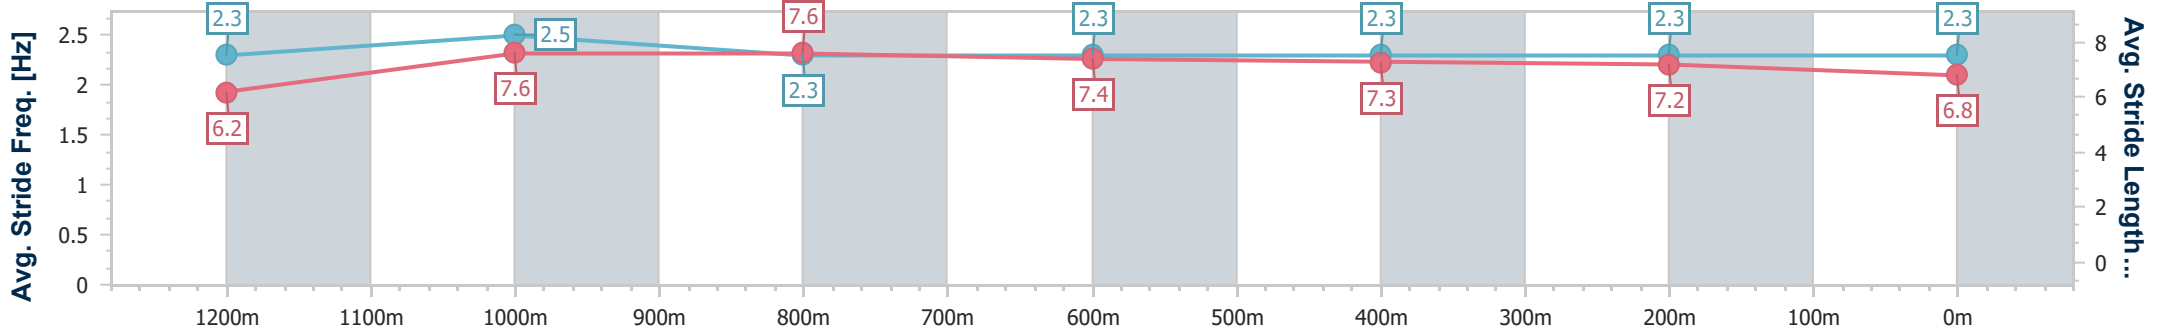

Horse/Jockey Name	Red Hot Rubix
Final Rank	6
Fastest Section Time (Section)	0:10.78 (1200m)
Top Speed [km/h] (Section)	68.9 (1200m)
Race State	Finished

Eagle Farm QLD Professional
Race 4: LADBROKES MARKET CONTROL Maiden Handicap - 1400m
04 January 2023 - 15:19
Track Rating: Good 4, Weather: Fine, Rail Position: +9m Entire Course

BRISBANE RACING CLUB

Section	Overall	1200m	1000m	800m	600m	400m	200m
Section Times	1:25.02 [6] (0:13.93)	1:11.09 [4] (0:10.78)	1:00.31 [3] (0:11.52)	0:48.79 [3] (0:11.90)	0:36.89 [4] (0:11.94)	0:24.95 [4] (0:11.98)	0:12.97 [6] (0:12.97)
Average Speed [km/h]	51.9	67.0	63.5	61.3	61.1	60.0	55.5
Top Speed [km/h]	67.5	68.9	64.5	62.3	61.7	61.4	58.1
Avg. Dist. to Rail [m]	6.2	4.4	3.5	3.0	2.6	4.6	4.4
Avg. Stride Freq. [Hz]	2.3	2.5	2.3	2.3	2.3	2.3	2.3
Avg. Stride Length [m]	6.2	7.6	7.6	7.4	7.3	7.2	6.8

- [ ] Ranking at each section and finish
- -.-.- No data available at this section
- NA No data available