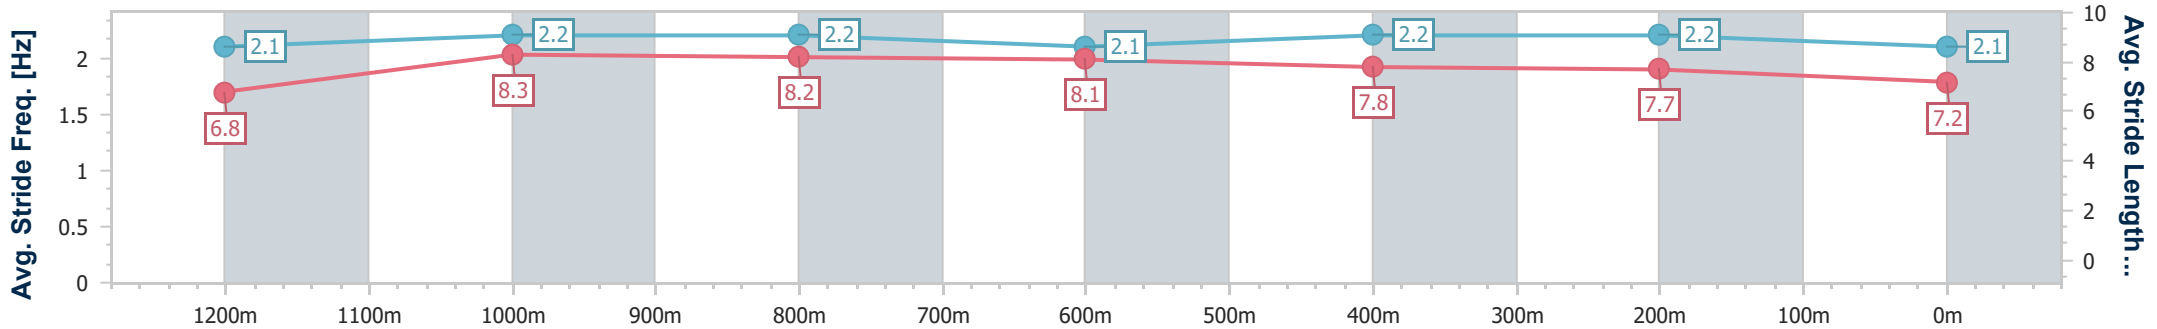

Horse/Jockey Name	Toolatamate
Final Rank	10
Fastest Section Time (Section)	0:10.86 (1200m)
Top Speed [km/h] (Section)	69.9 (Overall)
Race State	Finished

Eagle Farm QLD Professional
Race 4: LADBROKES MARKET CONTROL Maiden Handicap - 1400m
04 January 2023 - 15:19
Track Rating: Good 4, Weather: Fine, Rail Position: +9m Entire Course

BRISBANE RACING CLUB

Section	Overall	1200m	1000m	800m	600m	400m	200m
Section Times	1:25.40 [10] (0:13.94)	1:11.46 [6] (0:10.86)	1:00.60 [4] (0:11.57)	0:49.03 [5] (0:11.86)	0:37.17 [5] (0:11.91)	0:25.26 [5] (0:12.02)	0:13.24 [7] (0:13.24)
Average Speed [km/h]	51.9	66.6	63.9	61.8	61.4	59.9	54.4
Top Speed [km/h]	69.9	69.7	65.6	62.3	62.4	62.3	57.4
Avg. Dist. to Rail [m]	9.2	5.9	5.4	3.9	3.1	6.0	7.1
Avg. Stride Freq. [Hz]	2.1	2.2	2.2	2.1	2.2	2.2	2.1
Avg. Stride Length [m]	6.8	8.3	8.2	8.1	7.8	7.7	7.2

- [ ] Ranking at each section and finish
- -.-.- No data available at this section
- NA No data available