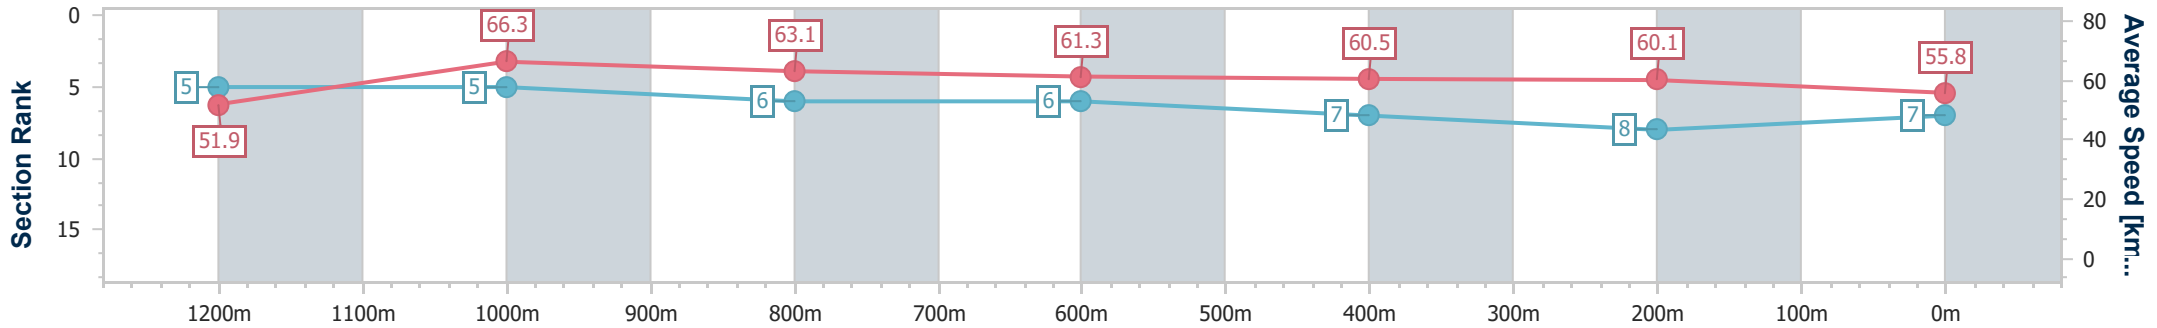

Horse/Jockey Name	Double Oh Seven
Final Rank	7
Fastest Section Time (Section)	0:10.89 (1200m)
Top Speed [km/h] (Section)	69.7 (1200m)
Race State	Finished

Eagle Farm QLD Professional
Race 4: LADBROKES MARKET CONTROL Maiden Handicap - 1400m
04 January 2023 - 15:19
Track Rating: Good 4, Weather: Fine, Rail Position: +9m Entire Course

BRISBANE RACING CLUB

Section	Overall	1200m	1000m	800m	600m	400m	200m
Section Times	1:25.11 [7] (0:13.93)	1:11.18 [5] (0:10.89)	1:00.29 [5] (0:11.63)	0:48.66 [6] (0:11.83)	0:36.83 [6] (0:11.95)	0:24.88 [7] (0:11.98)	0:12.90 [8] (0:12.90)
Average Speed [km/h]	51.9	66.3	63.1	61.3	60.5	60.1	55.8
Top Speed [km/h]	68.9	69.7	64.1	62.7	61.1	61.6	58.2
Avg. Dist. to Rail [m]	6.1	3.9	3.5	1.9	1.1	2.5	3.6
Avg. Stride Freq. [Hz]	2.3	2.4	2.3	2.3	2.3	2.3	2.2
Avg. Stride Length [m]	6.2	7.7	7.6	7.5	7.4	7.4	7.1

- [ ] Ranking at each section and finish
- -.-.- No data available at this section
- NA No data available