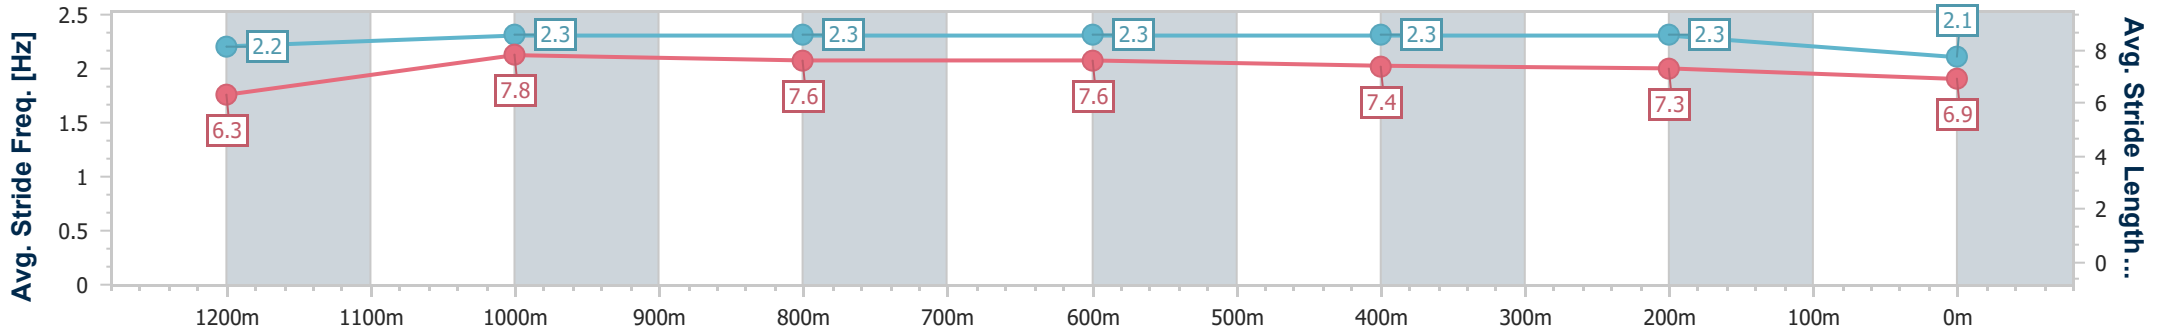

Horse/Jockey Name	Trust In A Gale
Final Rank	13
Fastest Section Time (Section)	0:11.07 (1200m)
Top Speed [km/h] (Section)	67.5 (1200m)
Race State	Finished

Eagle Farm QLD Professional
Race 4: LADBROKES MARKET CONTROL Maiden Handicap - 1400m
04 January 2023 - 15:19
Track Rating: Good 4, Weather: Fine, Rail Position: +9m Entire Course

BRISBANE RACING CLUB

Section	Overall	1200m	1000m	800m	600m	400m	200m
Section Times	1:26.40 [13] (0:14.44)	1:11.96 [11] (0:11.07)	1:00.89 [10] (0:11.56)	0:49.33 [11] (0:11.64)	0:37.69 [10] (0:11.87)	0:25.82 [13] (0:12.19)	0:13.63 [13] (0:13.63)
Average Speed [km/h]	50.1	65.2	63.6	62.6	61.5	59.1	52.8
Top Speed [km/h]	64.0	67.5	65.2	65.0	62.5	60.5	56.0
Avg. Dist. to Rail [m]	4.8	3.3	4.3	3.1	2.7	4.7	4.4
Avg. Stride Freq. [Hz]	2.2	2.3	2.3	2.3	2.3	2.3	2.1
Avg. Stride Length [m]	6.3	7.8	7.6	7.6	7.4	7.3	6.9

- [ ] Ranking at each section and finish
- -.-.- No data available at this section
- NA No data available