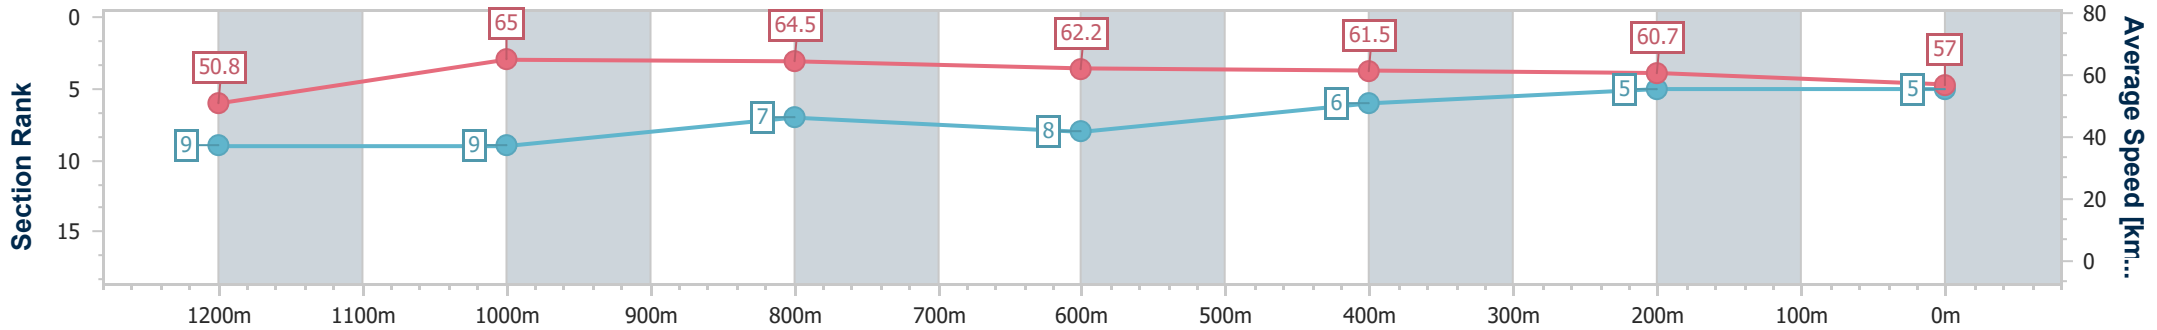

Horse/Jockey Name	Written With Blood
Final Rank	5
Fastest Section Time (Section)	0:11.11 (1200m)
Top Speed [km/h] (Section)	66.9 (1000m)
Race State	Finished

Eagle Farm QLD Professional
Race 4: LADBROKES MARKET CONTROL Maiden Handicap - 1400m
04 January 2023 - 15:19
Track Rating: Good 4, Weather: Fine, Rail Position: +9m Entire Course

BRISBANE RACING CLUB

Section	Overall	1200m	1000m	800m	600m	400m	200m
Section Times	1:24.64 [5] (0:14.19)	1:10.45 [9] (0:11.11)	0:59.34 [9] (0:11.33)	0:48.01 [7] (0:11.72)	0:36.29 [8] (0:11.80)	0:24.49 [6] (0:11.86)	0:12.63 [5] (0:12.63)
Average Speed [km/h]	50.8	65.0	64.5	62.2	61.5	60.7	57.0
Top Speed [km/h]	65.8	66.8	66.9	65.1	62.5	62.5	59.2
Avg. Dist. to Rail [m]	2.4	2.6	3.0	2.6	1.9	2.5	3.1
Avg. Stride Freq. [Hz]	2.2	2.3	2.3	2.2	2.2	2.3	2.2
Avg. Stride Length [m]	6.6	8.0	7.8	7.8	7.6	7.5	7.1

- [ ] Ranking at each section and finish
- -.-.- No data available at this section
- NA No data available