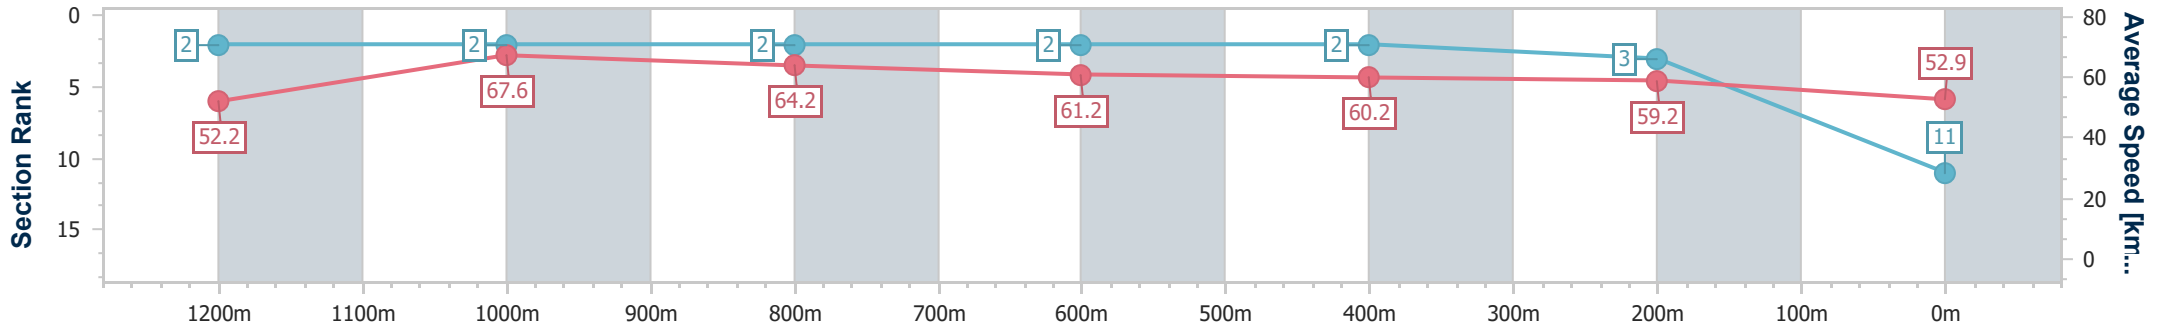

Horse/Jockey Name	O'calloghan
Final Rank	11
Fastest Section Time (Section)	0:10.71 (1200m)
Top Speed [km/h] (Section)	68.6 (1200m)
Race State	Finished

Eagle Farm QLD Professional
Race 4: LADBROKES MARKET CONTROL Maiden Handicap - 1400m
04 January 2023 - 15:19
Track Rating: Good 4, Weather: Fine, Rail Position: +9m Entire Course

BRISBANE RACING CLUB

Section	Overall	1200m	1000m	800m	600m	400m	200m
Section Times	1:25.61 [11] (0:13.89)	1:11.72 [2] (0:10.71)	1:01.01 [2] (0:11.41)	0:49.60 [2] (0:11.84)	0:37.76 [2] (0:11.98)	0:25.78 [2] (0:12.17)	0:13.61 [3] (0:13.61)
Average Speed [km/h]	52.2	67.6	64.2	61.2	60.2	59.2	52.9
Top Speed [km/h]	67.4	68.6	66.1	62.7	60.9	61.4	55.5
Avg. Dist. to Rail [m]	10.0	6.2	3.6	1.2	0.3	1.3	1.8
Avg. Stride Freq. [Hz]	2.2	2.3	2.3	2.2	2.2	2.3	2.2
Avg. Stride Length [m]	6.5	8.0	7.8	7.7	7.5	7.2	6.7

- [ ] Ranking at each section and finish
- -.-.- No data available at this section
- NA No data available