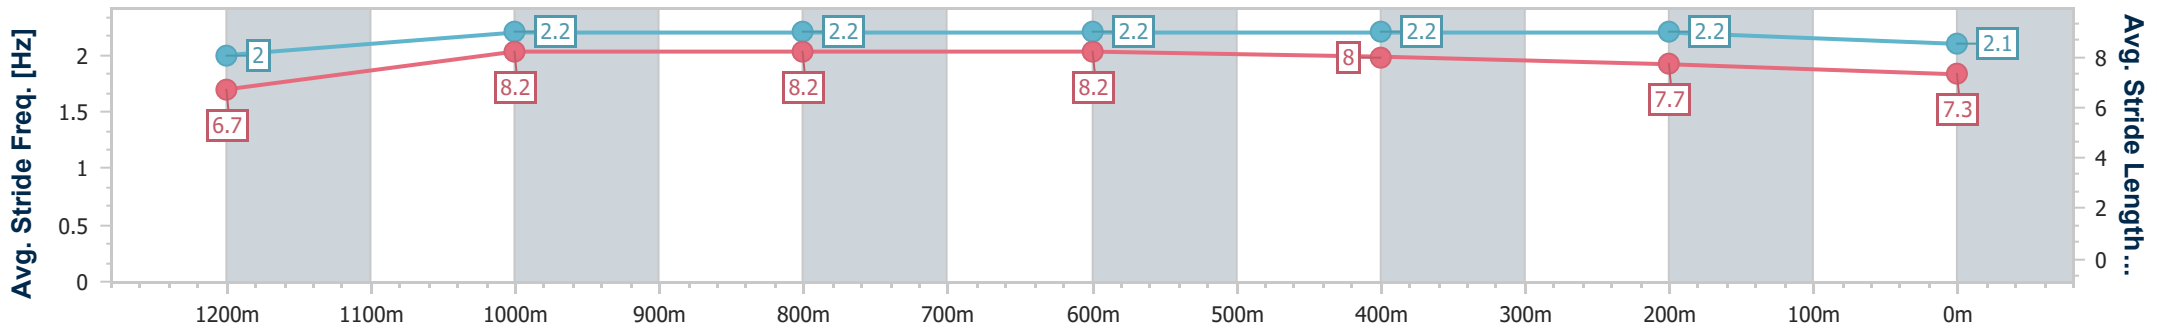

Horse/Jockey Name	Outa Taormina
Final Rank	8
Fastest Section Time (Section)	0:11.20 (1200m)
Top Speed [km/h] (Section)	65.8 (1200m)
Race State	Finished

Eagle Farm QLD Professional
Race 4: LADBROKES MARKET CONTROL Maiden Handicap - 1400m
04 January 2023 - 15:19
Track Rating: Good 4, Weather: Fine, Rail Position: +9m Entire Course

BRISBANE RACING CLUB

Section	Overall	1200m	1000m	800m	600m	400m	200m
Section Times	1:25.24 [8] (0:14.65)	1:10.59 [13] (0:11.20)	0:59.39 [13] (0:11.44)	0:47.95 [13] (0:11.44)	0:36.51 [11] (0:11.70)	0:24.81 [9] (0:11.89)	0:12.92 [11] (0:12.92)
Average Speed [km/h]	49.2	64.5	64.2	64.1	62.6	60.6	55.7
Top Speed [km/h]	65.5	65.8	65.1	65.1	63.7	62.5	57.5
Avg. Dist. to Rail [m]	5.1	3.4	4.0	3.7	4.0	7.3	8.7
Avg. Stride Freq. [Hz]	2.0	2.2	2.2	2.2	2.2	2.2	2.1
Avg. Stride Length [m]	6.7	8.2	8.2	8.2	8.0	7.7	7.3

- [ ] Ranking at each section and finish
- -.-.- No data available at this section
- NA No data available