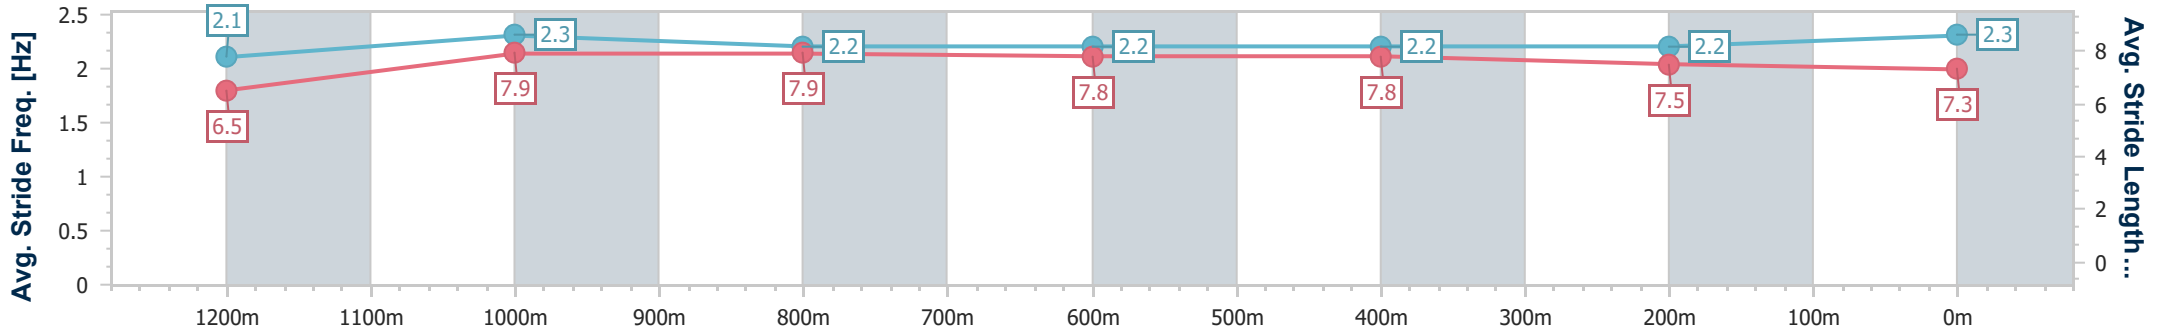

Horse/Jockey Name	Baltray
Final Rank	4
Fastest Section Time (Section)	0:11.26 (1200m)
Top Speed [km/h] (Section)	65.7 (1200m)
Race State	Finished

Eagle Farm QLD Professional
Race 4: LADBROKES MARKET CONTROL Maiden Handicap - 1400m
04 January 2023 - 15:19
Track Rating: Good 4, Weather: Fine, Rail Position: +9m Entire Course

BRISBANE RACING CLUB

Section	Overall	1200m	1000m	800m	600m	400m	200m
Section Times	1:24.54 [4] (0:14.57)	1:09.97 [12] (0:11.26)	0:58.71 [12] (0:11.40)	0:47.31 [12] (0:11.63)	0:35.68 [13] (0:11.65)	0:24.03 [11] (0:11.90)	0:12.13 [12] (0:12.13)
Average Speed [km/h]	49.5	64.1	63.8	62.2	61.9	60.6	59.4
Top Speed [km/h]	64.9	65.7	64.9	64.2	62.5	61.9	61.1
Avg. Dist. to Rail [m]	2.7	1.8	1.8	1.3	0.9	0.9	4.5
Avg. Stride Freq. [Hz]	2.1	2.3	2.2	2.2	2.2	2.2	2.3
Avg. Stride Length [m]	6.5	7.9	7.9	7.8	7.8	7.5	7.3

- [ ] Ranking at each section and finish
- -.-.- No data available at this section
- NA No data available