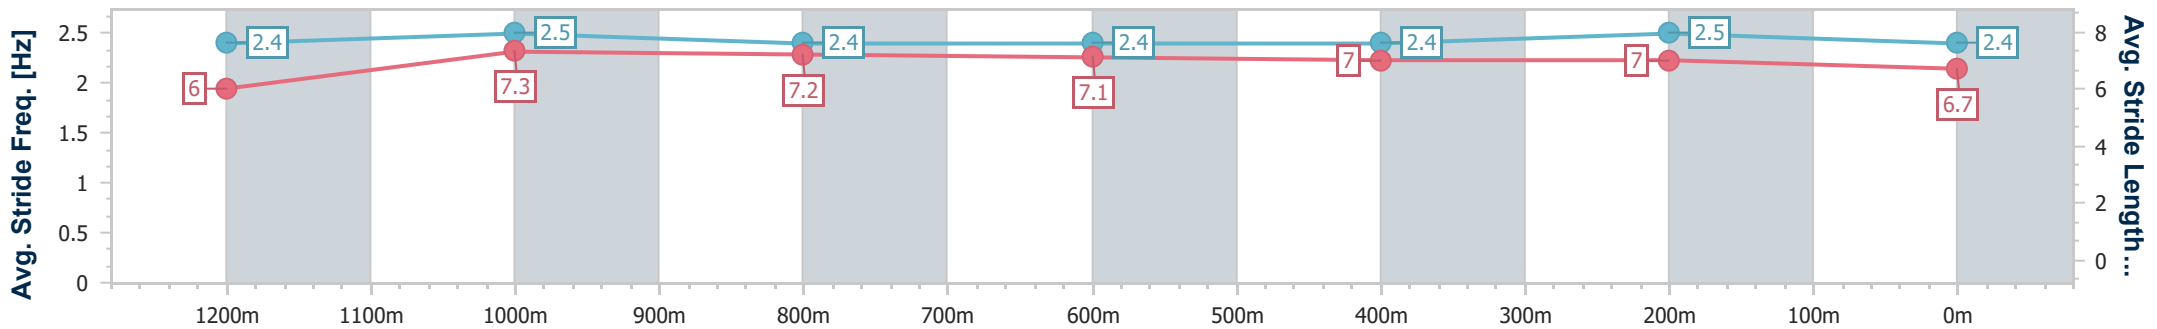

Horse/Jockey Name	Glide On By
Final Rank	3
Fastest Section Time (Section)	0:11.08 (1200m)
Top Speed [km/h] (Section)	67.2 (1200m)
Race State	Finished

Eagle Farm QLD Professional
Race 4: LADBROKES MARKET CONTROL Maiden Handicap - 1400m
04 January 2023 - 15:19
Track Rating: Good 4, Weather: Fine, Rail Position: +9m Entire Course

BRISBANE RACING CLUB

Section	Overall	1200m	1000m	800m	600m	400m	200m
Section Times	1:24.46 [3] (0:14.00)	1:10.46 [7] (0:11.08)	0:59.38 [7] (0:11.70)	0:47.68 [9] (0:11.74)	0:35.94 [9] (0:11.93)	0:24.01 [10] (0:11.56)	0:12.45 [4] (0:12.45)
Average Speed [km/h]	51.5	65.2	62.4	61.1	59.9	62.3	57.9
Top Speed [km/h]	67.0	67.2	64.4	62.2	61.6	63.6	61.0
Avg. Dist. to Rail [m]	3.9	3.6	2.6	1.5	1.5	1.3	2.0
Avg. Stride Freq. [Hz]	2.4	2.5	2.4	2.4	2.4	2.5	2.4
Avg. Stride Length [m]	6.0	7.3	7.2	7.1	7.0	7.0	6.7

- [ ] Ranking at each section and finish
- -.-.- No data available at this section
- NA No data available