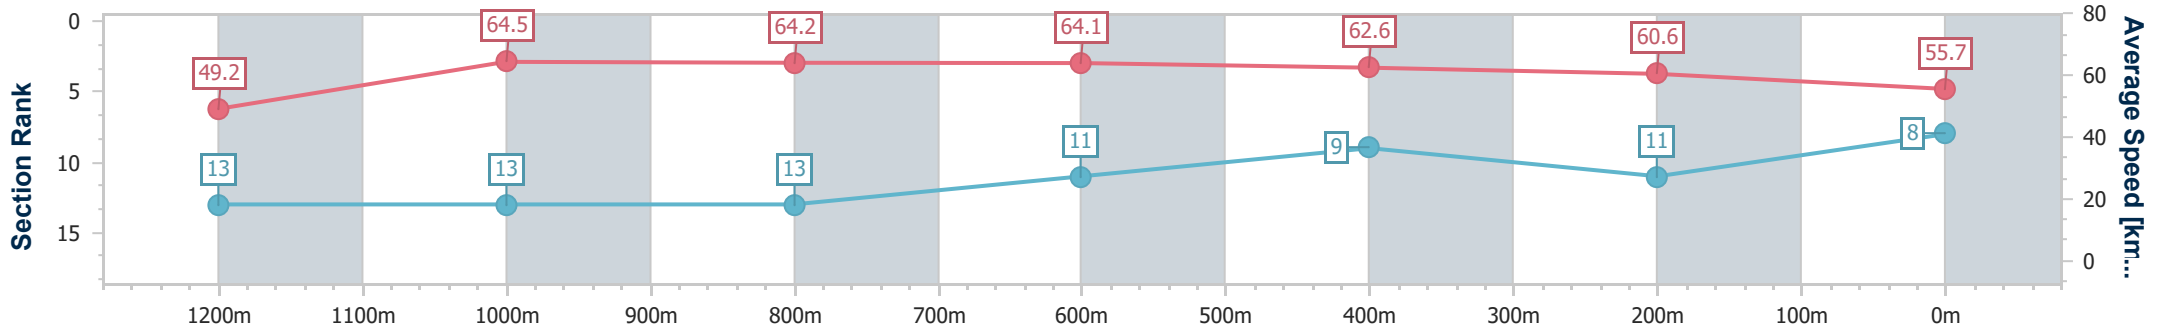

Horse/Jockey Name	Outa Taormina
Final Rank	8
Fastest Section Time (Section)	0:11.20 (1200m)
Top Speed [km/h] (Section)	65.8 (1200m)
Race State	Finished

Eagle Farm QLD Professional
Race 4: LADBROKES MARKET CONTROL Maiden Handicap - 1400m
04 January 2023 - 15:19
Track Rating: Good 4, Weather: Fine, Rail Position: +9m Entire Course

BRISBANE RACING CLUB

Section	Overall	1200m	1000m	800m	600m	400m	200m
Section Times	1:25.24 [8] (0:14.65)	1:10.59 [13] (0:11.20)	0:59.39 [13] (0:11.44)	0:47.95 [13] (0:11.44)	0:36.51 [11] (0:11.70)	0:24.81 [9] (0:11.89)	0:12.92 [11] (0:12.92)
Average Speed [km/h]	49.2	64.5	64.2	64.1	62.6	60.6	55.7
Top Speed [km/h]	65.5	65.8	65.1	65.1	63.7	62.5	57.5
Avg. Dist. to Rail [m]	5.1	3.4	4.0	3.7	4.0	7.3	8.7
Avg. Stride Freq. [Hz]	2.0	2.2	2.2	2.2	2.2	2.2	2.1
Avg. Stride Length [m]	6.7	8.2	8.2	8.2	8.0	7.7	7.3

- [ ] Ranking at each section and finish
- -.-.- No data available at this section
- NA No data available