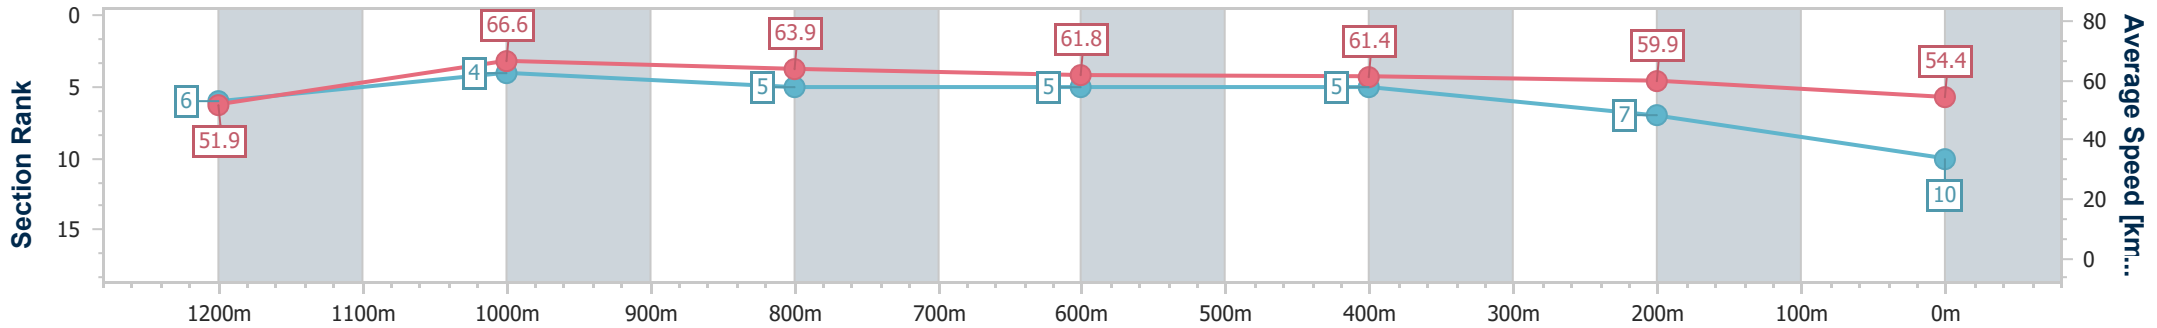

Horse/Jockey Name	Toolatamate
Final Rank	10
Fastest Section Time (Section)	0:10.86 (1200m)
Top Speed [km/h] (Section)	69.9 (Overall)
Race State	Finished

Eagle Farm QLD Professional
Race 4: LADBROKES MARKET CONTROL Maiden Handicap - 1400m
04 January 2023 - 15:19
Track Rating: Good 4, Weather: Fine, Rail Position: +9m Entire Course

BRISBANE RACING CLUB

Section	Overall	1200m	1000m	800m	600m	400m	200m
Section Times	1:25.40 [10] (0:13.94)	1:11.46 [6] (0:10.86)	1:00.60 [4] (0:11.57)	0:49.03 [5] (0:11.86)	0:37.17 [5] (0:11.91)	0:25.26 [5] (0:12.02)	0:13.24 [7] (0:13.24)
Average Speed [km/h]	51.9	66.6	63.9	61.8	61.4	59.9	54.4
Top Speed [km/h]	69.9	69.7	65.6	62.3	62.4	62.3	57.4
Avg. Dist. to Rail [m]	9.2	5.9	5.4	3.9	3.1	6.0	7.1
Avg. Stride Freq. [Hz]	2.1	2.2	2.2	2.1	2.2	2.2	2.1
Avg. Stride Length [m]	6.8	8.3	8.2	8.1	7.8	7.7	7.2

- [ ] Ranking at each section and finish
- -.-.- No data available at this section
- NA No data available