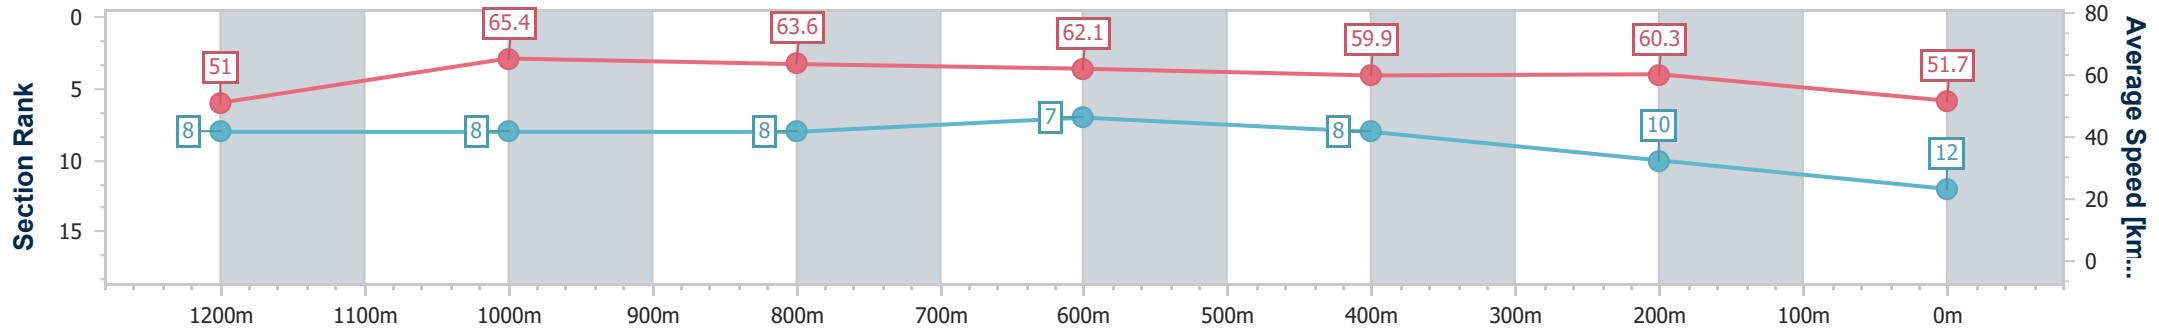

Horse/Jockey Name	Bonnie Vale
Final Rank	12
Fastest Section Time (Section)	0:11.05 (1200m)
Top Speed [km/h] (Section)	67.1 (1200m)
Race State	Finished

Eagle Farm QLD Professional
Race 4: LADBROKES MARKET CONTROL Maiden Handicap - 1400m
04 January 2023 - 15:19
Track Rating: Good 4, Weather: Fine, Rail Position: +9m Entire Course

BRISBANE RACING CLUB

Section	Overall	1200m	1000m	800m	600m	400m	200m
Section Times	1:26.14 [12] (0:14.14)	1:12.00 [8] (0:11.05)	1:00.95 [8] (0:11.47)	0:49.48 [8] (0:11.63)	0:37.85 [7] (0:11.99)	0:25.86 [8] (0:11.96)	0:13.90 [10] (0:13.90)
Average Speed [km/h]	51.0	65.4	63.6	62.1	59.9	60.3	51.7
Top Speed [km/h]	65.5	67.1	65.0	65.2	61.1	61.9	58.0
Avg. Dist. to Rail [m]	1.4	2.4	2.5	1.1	0.4	0.6	1.4
Avg. Stride Freq. [Hz]	2.2	2.3	2.3	2.2	2.2	2.3	2.1
Avg. Stride Length [m]	6.4	7.9	7.8	7.8	7.4	7.4	6.8

- [ ] Ranking at each section and finish
- -.-.- No data available at this section
- NA No data available