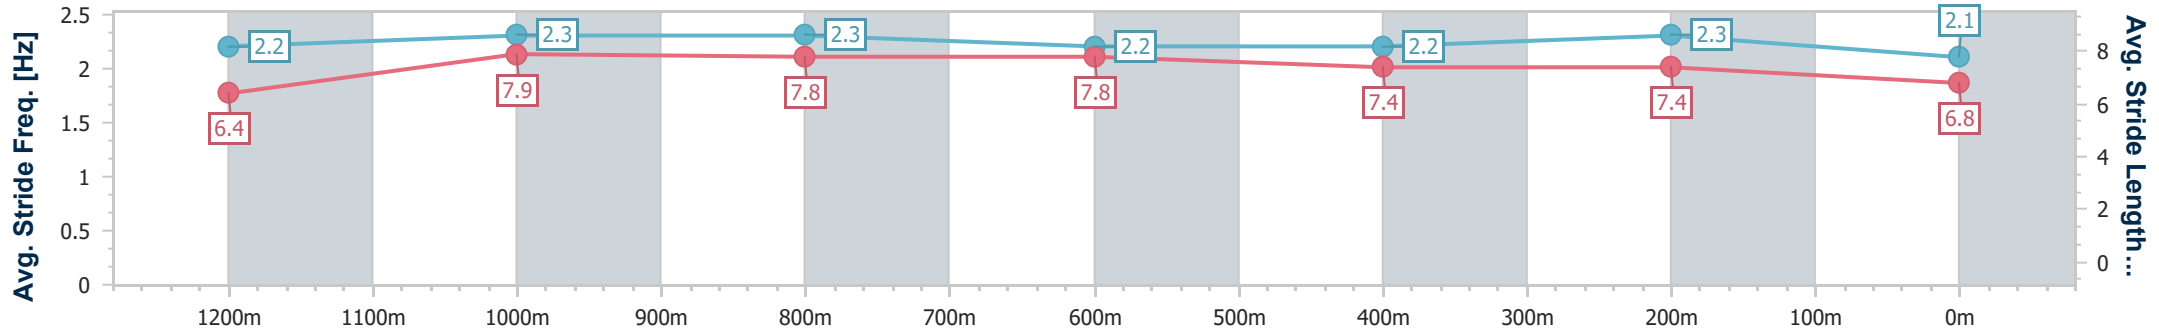

Horse/Jockey Name	Bonnie Vale
Final Rank	12
Fastest Section Time (Section)	0:11.05 (1200m)
Top Speed [km/h] (Section)	67.1 (1200m)
Race State	Finished

Eagle Farm QLD Professional
Race 4: LADBROKES MARKET CONTROL Maiden Handicap - 1400m
04 January 2023 - 15:19
Track Rating: Good 4, Weather: Fine, Rail Position: +9m Entire Course

BRISBANE RACING CLUB

Section	Overall	1200m	1000m	800m	600m	400m	200m
Section Times	1:26.14 [12] (0:14.14)	1:12.00 [8] (0:11.05)	1:00.95 [8] (0:11.47)	0:49.48 [8] (0:11.63)	0:37.85 [7] (0:11.99)	0:25.86 [8] (0:11.96)	0:13.90 [10] (0:13.90)
Average Speed [km/h]	51.0	65.4	63.6	62.1	59.9	60.3	51.7
Top Speed [km/h]	65.5	67.1	65.0	65.2	61.1	61.9	58.0
Avg. Dist. to Rail [m]	1.4	2.4	2.5	1.1	0.4	0.6	1.4
Avg. Stride Freq. [Hz]	2.2	2.3	2.3	2.2	2.2	2.3	2.1
Avg. Stride Length [m]	6.4	7.9	7.8	7.8	7.4	7.4	6.8

- [ ] Ranking at each section and finish
- -.-.- No data available at this section
- NA No data available