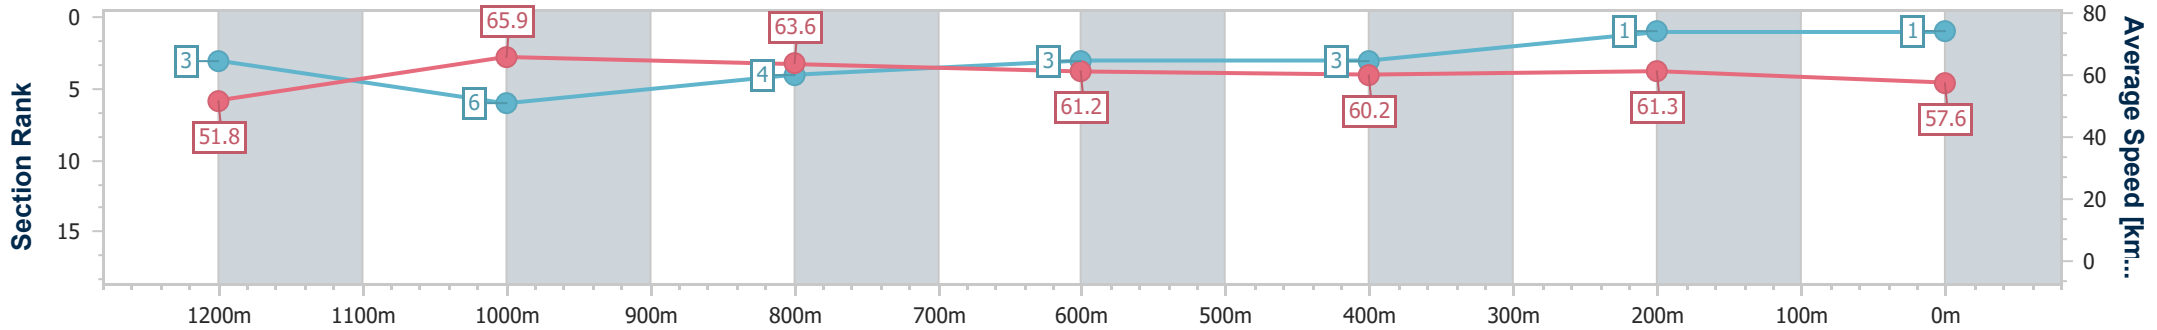

Horse/Jockey Name	Spill The Secret
Final Rank	1
Fastest Section Time (Section)	0:10.96 (1200m)
Top Speed [km/h] (Section)	67.2 (1200m)
Race State	Finished

Eagle Farm QLD Professional
Race 4: LADBROKES MARKET CONTROL Maiden Handicap - 1400m
04 January 2023 - 15:19
Track Rating: Good 4, Weather: Fine, Rail Position: +9m Entire Course

BRISBANE RACING CLUB

Section	Overall	1200m	1000m	800m	600m	400m	200m
Section Times	1:24.25 [1] (0:13.92)	1:10.33 [3] (0:10.96)	0:59.37 [6] (0:11.43)	0:47.94 [4] (0:11.75)	0:36.19 [3] (0:11.94)	0:24.25 [3] (0:11.74)	0:12.51 [1] (0:12.51)
Average Speed [km/h]	51.8	65.9	63.6	61.2	60.2	61.3	57.6
Top Speed [km/h]	65.9	67.2	64.2	62.3	61.5	62.1	59.9
Avg. Dist. to Rail [m]	2.7	1.8	1.7	0.4	0.7	2.7	3.0
Avg. Stride Freq. [Hz]	2.2	2.3	2.3	2.2	2.2	2.3	2.2
Avg. Stride Length [m]	6.7	8.0	7.8	7.7	7.5	7.4	7.2

- [ ] Ranking at each section and finish
- -.-.- No data available at this section
- NA No data available