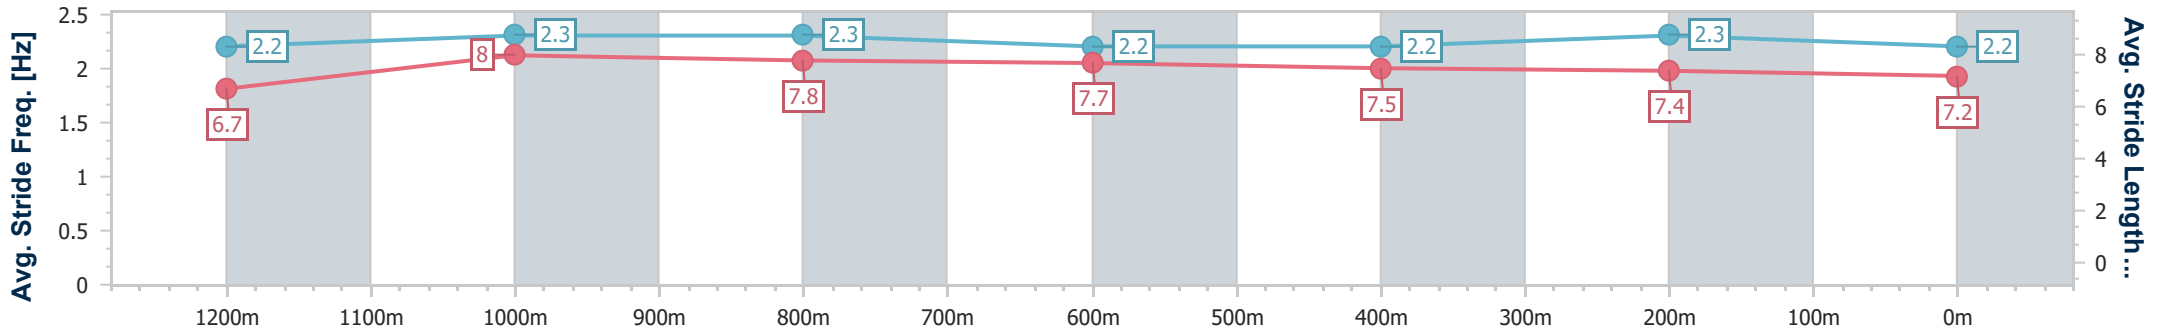

Horse/Jockey Name	Spill The Secret
Final Rank	1
Fastest Section Time (Section)	0:10.96 (1200m)
Top Speed [km/h] (Section)	67.2 (1200m)
Race State	Finished

Eagle Farm QLD Professional
Race 4: LADBROKES MARKET CONTROL Maiden Handicap - 1400m
04 January 2023 - 15:19
Track Rating: Good 4, Weather: Fine, Rail Position: +9m Entire Course

BRISBANE RACING CLUB

Section	Overall	1200m	1000m	800m	600m	400m	200m
Section Times	1:24.25 [1] (0:13.92)	1:10.33 [3] (0:10.96)	0:59.37 [6] (0:11.43)	0:47.94 [4] (0:11.75)	0:36.19 [3] (0:11.94)	0:24.25 [3] (0:11.74)	0:12.51 [1] (0:12.51)
Average Speed [km/h]	51.8	65.9	63.6	61.2	60.2	61.3	57.6
Top Speed [km/h]	65.9	67.2	64.2	62.3	61.5	62.1	59.9
Avg. Dist. to Rail [m]	2.7	1.8	1.7	0.4	0.7	2.7	3.0
Avg. Stride Freq. [Hz]	2.2	2.3	2.3	2.2	2.2	2.3	2.2
Avg. Stride Length [m]	6.7	8.0	7.8	7.7	7.5	7.4	7.2

- [ ] Ranking at each section and finish
- -.-.- No data available at this section
- NA No data available