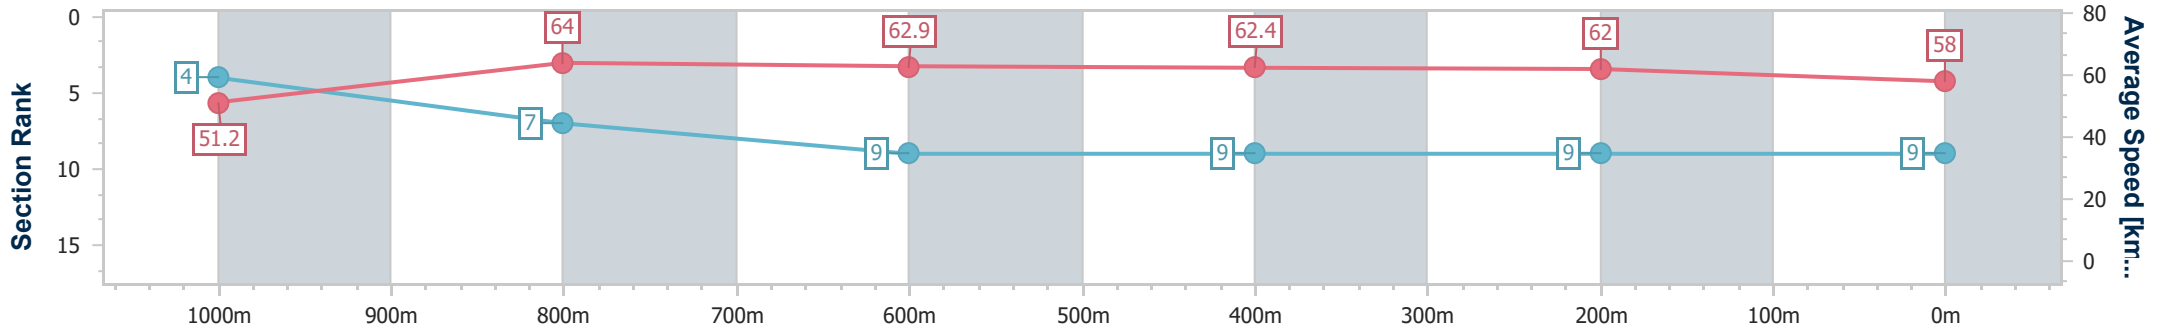

Horse/Jockey Name	Sir Lord
Final Rank	9
Fastest Section Time (Section)	0:11.48 (1000m)
Top Speed [km/h] (Section)	66.6 (Overall)
Race State	Finished

Eagle Farm QLD Professional
Race 2: MOUNT FRANKLIN QTIS Three-Year-Old Maiden Handicap - 1200m
04 January 2023 - 14:08
Track Rating: Good 4, Weather: Fine, Rail Position: +9m Entire Course

BRISBANE RACING CLUB

Section	Overall	1000m	800m	600m	400m	200m
Section Times	1:12.88 [9] (0:14.11)	0:58.77 [4] (0:11.48)	0:47.29 [7] (0:11.62)	0:35.67 [9] (0:11.62)	0:24.05 [9] (0:11.62)	0:12.43 [9] (0:12.43)
Average Speed [km/h]	51.2	64.0	62.9	62.4	62.0	58.0
Top Speed [km/h]	66.6	66.6	64.3	64.2	62.8	60.3
Avg. Dist. to Rail [m]	5.0	4.1	3.1	1.8	4.9	4.9
Avg. Stride Freq. [Hz]	2.2	2.2	2.2	2.2	2.2	2.1
Avg. Stride Length [m]	6.6	8.1	8.1	8.0	8.0	7.6

- [ ] Ranking at each section and finish
- -.-.- No data available at this section
- NA No data available