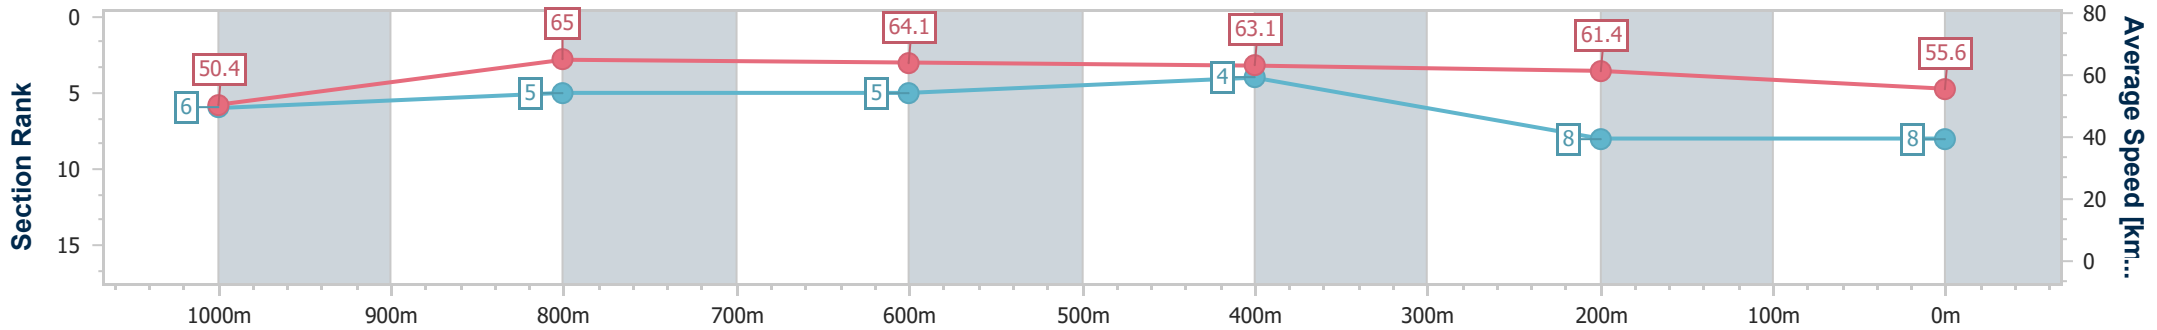

Horse/Jockey Name	Lord Gold
Final Rank	8
Fastest Section Time (Section)	0:11.16 (1000m)
Top Speed [km/h] (Section)	66.6 (1000m)
Race State	Finished

Eagle Farm QLD Professional
Race 2: MOUNT FRANKLIN QTIS Three-Year-Old Maiden Handicap - 1200m
04 January 2023 - 14:08
Track Rating: Good 4, Weather: Fine, Rail Position: +9m Entire Course

BRISBANE RACING CLUB

Section	Overall	1000m	800m	600m	400m	200m
Section Times	1:12.81 [8] (0:14.31)	0:58.50 [6] (0:11.16)	0:47.34 [5] (0:11.28)	0:36.06 [5] (0:11.38)	0:24.68 [4] (0:11.73)	0:12.95 [8] (0:12.95)
Average Speed [km/h]	50.4	65.0	64.1	63.1	61.4	55.6
Top Speed [km/h]	64.3	66.6	65.2	63.6	62.7	59.5
Avg. Dist. to Rail [m]	1.3	1.6	0.8	0.4	0.5	0.8
Avg. Stride Freq. [Hz]	2.3	2.4	2.3	2.3	2.3	2.2
Avg. Stride Length [m]	6.2	7.6	7.7	7.5	7.4	7.1

- [ ] Ranking at each section and finish
- -.-.- No data available at this section
- NA No data available