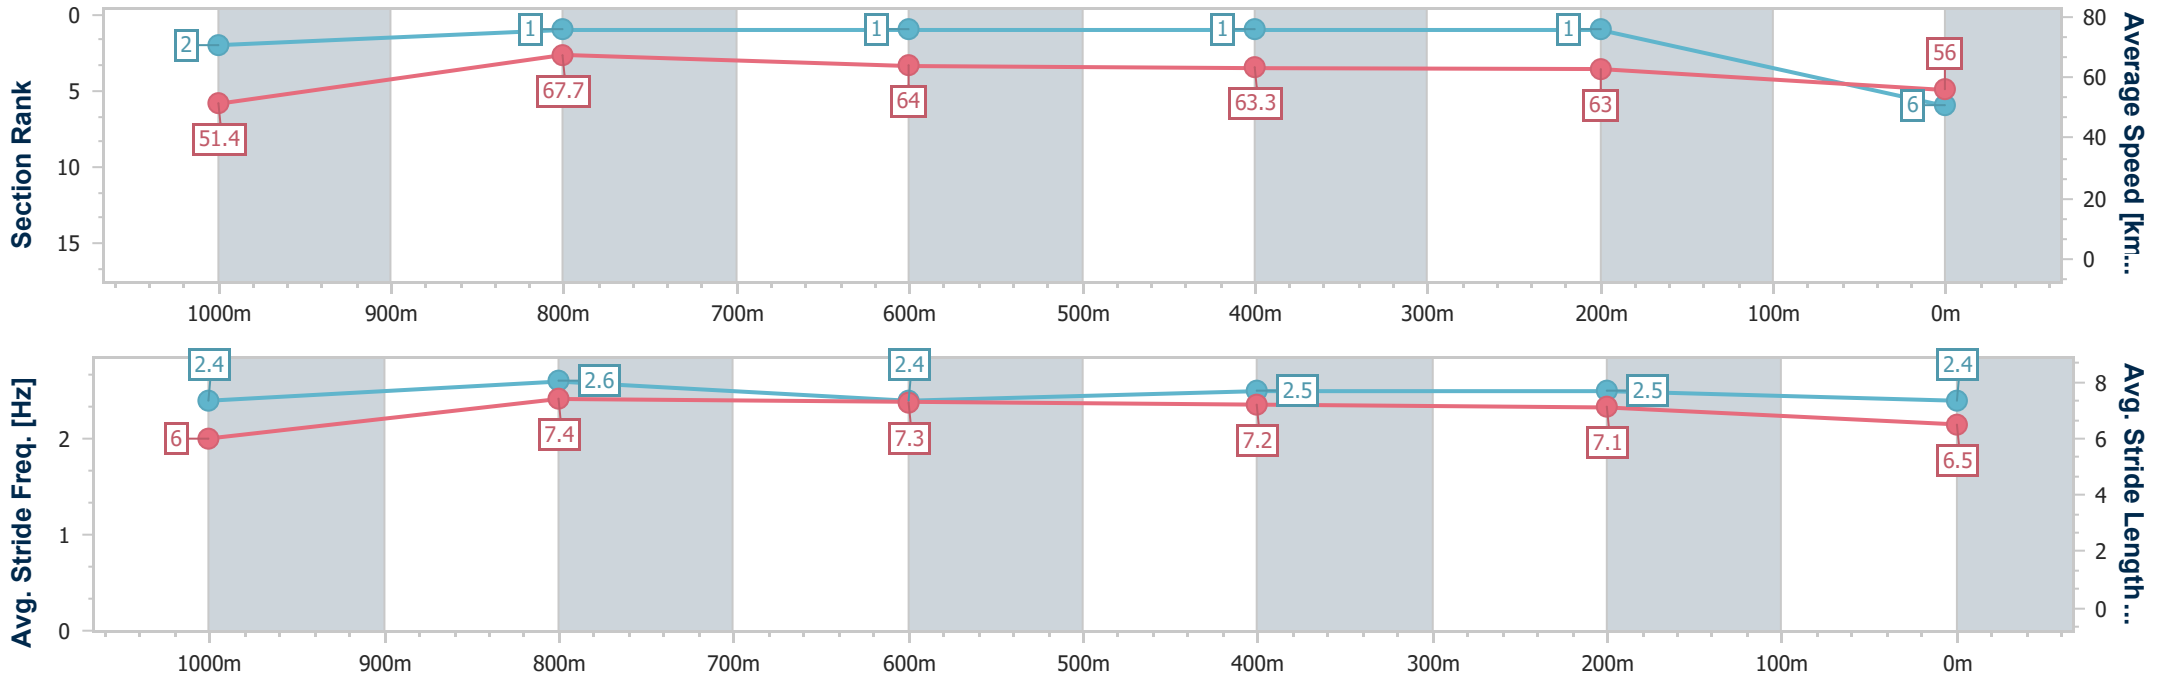

Section	Overall	1000m	800m	600m	400m	200m								
Section Times	1:11.55 [5] (0:13.96)	0:57.59 [1] (0:11.14)	0:46.45 [2] (0:11.33)	0:35.12 [2] (0:11.39)	0:23.73 [2] (0:11.37)	0:12.36 [3] (0:12.36)								
Average Speed [km/h]	51.8	66.1	64.4	63.2	63.3	58.3								
Top Speed [km/h]	66.6	67.2	66.2	64.3	64.6	61.3								
Avg. Dist. to Rail [m]	6.8	4.9	2.7	0.5	0.5	2.0								
Avg. Stride Freq. [Hz]	2.3	2.3	2.3	2.3	2.3	2.2								
Avg. Stride Length [m]	6.5	7.8	7.9	7.7	7.7	7.4								

- [] Ranking at each section and finish
- .-.- No data available at this section
- NA No data available

Horse/Jockey Name	April In Augusta
Final Rank	6
Fastest Section Time (Section)	0:10.90 (1000m)
Top Speed [km/h] (Section)	69.1 (1000m)
Race State	Finished

Section	Overall	1000m	800m	600m	400m	200m								
Section Times	1:11.95 [6] (0:14.03)	0:57.92 [2] (0:10.90)	0:47.02 [1] (0:11.36)	0:35.66 [1] (0:11.39)	0:24.27 [1] (0:11.42)	0:12.85 [1] (0:12.85)								
Average Speed [km/h]	51.4	67.7	64.0	63.3	63.0	56.0								
Top Speed [km/h]	67.8	69.1	65.2	64.0	64.9	60.1								
Avg. Dist. to Rail [m]	5.5	4.7	2.2	0.3	1.0	0.2								
Avg. Stride Freq. [Hz]	2.4	2.6	2.4	2.5	2.5	2.4								
Avg. Stride Length [m]	6.0	7.4	7.3	7.2	7.1	6.5								