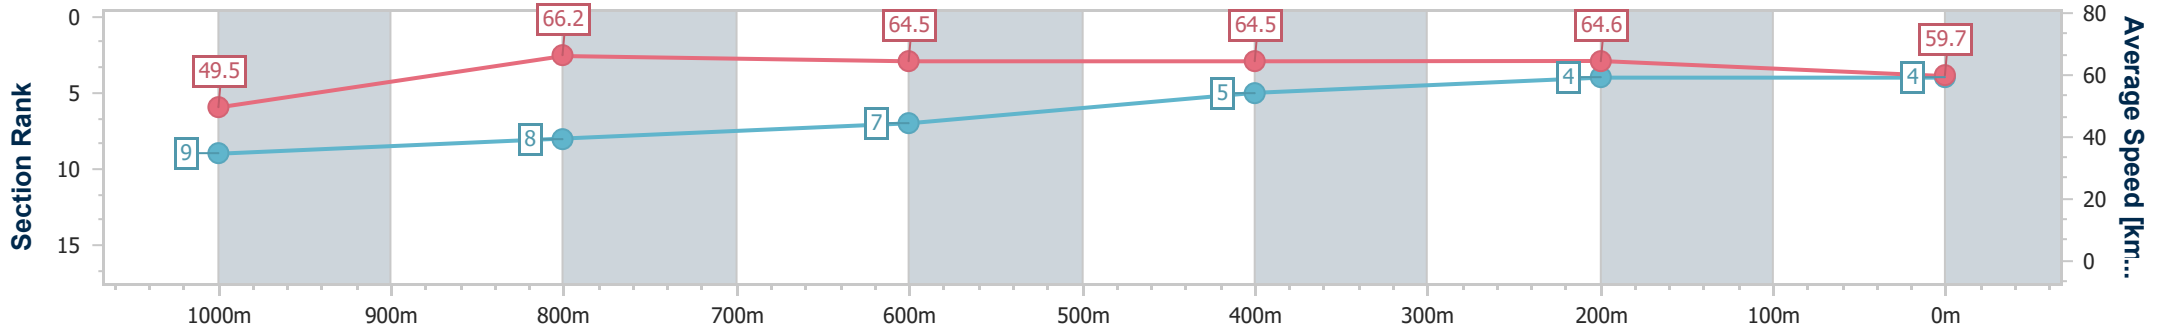

Horse/Jockey Name	Make It Flashy
Final Rank	4
Fastest Section Time (Section)	0:11.04 (1000m)
Top Speed [km/h] (Section)	67.3 (1000m)
Race State	Finished

Eagle Farm QLD Professional
Race 2: MOUNT FRANKLIN QTIS Three-Year-Old Maiden
Handicap - 1200m
04 January 2023 - 14:08
Track Rating: Good 4, Weather: Fine, Rail Position: +9m Entire
Course

BRISBANE
RACING CLUB

Section	Overall	1000m	800m	600m	400m	200m
Section Times	1:11.35 [4] (0:14.57)	0:56.78 [9] (0:11.04)	0:45.74 [8] (0:11.27)	0:34.47 [7] (0:11.26)	0:23.21 [5] (0:11.16)	0:12.05 [4] (0:12.05)
Average Speed [km/h]	49.5	66.2	64.5	64.5	64.6	59.7
Top Speed [km/h]	64.8	67.3	66.0	65.2	65.6	62.8
Avg. Dist. to Rail [m]	6.4	3.0	2.1	1.7	5.4	7.2
Avg. Stride Freq. [Hz]	2.2	2.3	2.2	2.2	2.3	2.2
Avg. Stride Length [m]	6.4	8.0	7.9	7.9	7.8	7.5

- [ ] Ranking at each section and finish
- -.-.- No data available at this section
- NA No data available