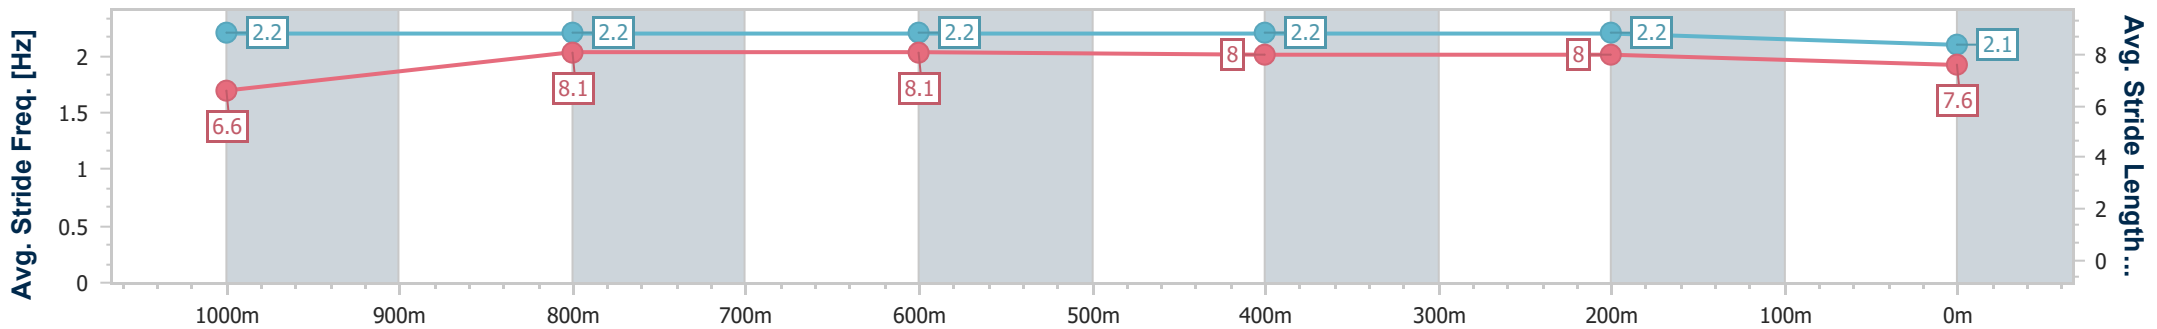

Horse/Jockey Name	Sir Lord
Final Rank	9
Fastest Section Time (Section)	0:11.48 (1000m)
Top Speed [km/h] (Section)	66.6 (Overall)
Race State	Finished

Eagle Farm QLD Professional
Race 2: MOUNT FRANKLIN QTIS Three-Year-Old Maiden Handicap - 1200m
04 January 2023 - 14:08
Track Rating: Good 4, Weather: Fine, Rail Position: +9m Entire Course

BRISBANE RACING CLUB

Section	Overall	1000m	800m	600m	400m	200m
Section Times	1:12.88 [9] (0:14.11)	0:58.77 [4] (0:11.48)	0:47.29 [7] (0:11.62)	0:35.67 [9] (0:11.62)	0:24.05 [9] (0:11.62)	0:12.43 [9] (0:12.43)
Average Speed [km/h]	51.2	64.0	62.9	62.4	62.0	58.0
Top Speed [km/h]	66.6	66.6	64.3	64.2	62.8	60.3
Avg. Dist. to Rail [m]	5.0	4.1	3.1	1.8	4.9	4.9
Avg. Stride Freq. [Hz]	2.2	2.2	2.2	2.2	2.2	2.1
Avg. Stride Length [m]	6.6	8.1	8.1	8.0	8.0	7.6

- [ ] Ranking at each section and finish
- -.-.- No data available at this section
- NA No data available