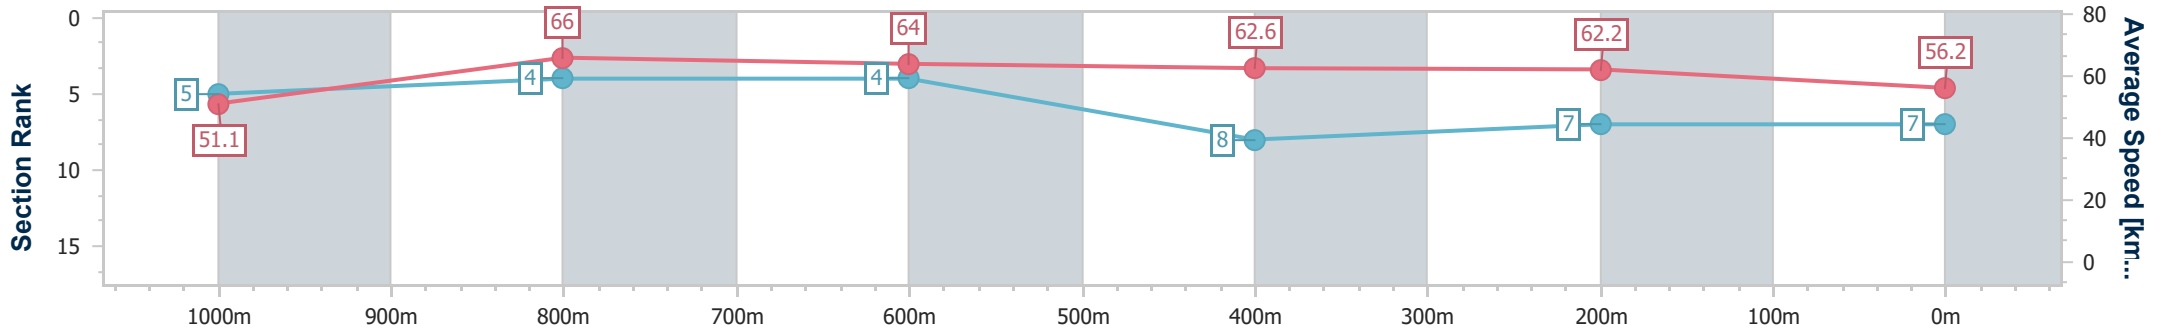

Horse/Jockey Name	Wyatt River
Final Rank	7
Fastest Section Time (Section)	0:11.12 (1000m)
Top Speed [km/h] (Section)	67.0 (1000m)
Race State	Finished

Eagle Farm QLD Professional
Race 2: MOUNT FRANKLIN QTIS Three-Year-Old Maiden
Handicap - 1200m
04 January 2023 - 14:08
Track Rating: Good 4, Weather: Fine, Rail Position: +9m Entire
Course

BRISBANE
RACING CLUB

Section	Overall	1000m	800m	600m	400m	200m
Section Times	1:12.62 [7] (0:14.16)	0:58.46 [5] (0:11.12)	0:47.34 [4] (0:11.44)	0:35.90 [4] (0:11.51)	0:24.39 [8] (0:11.59)	0:12.80 [7] (0:12.80)
Average Speed [km/h]	51.1	66.0	64.0	62.6	62.2	56.2
Top Speed [km/h]	66.1	67.0	65.9	64.3	64.4	60.0
Avg. Dist. to Rail [m]	4.7	3.7	3.9	0.7	1.9	2.2
Avg. Stride Freq. [Hz]	2.4	2.4	2.3	2.3	2.4	2.3
Avg. Stride Length [m]	6.0	7.6	7.6	7.4	7.4	6.8

- [ ] Ranking at each section and finish
- -.-.- No data available at this section
- NA No data available