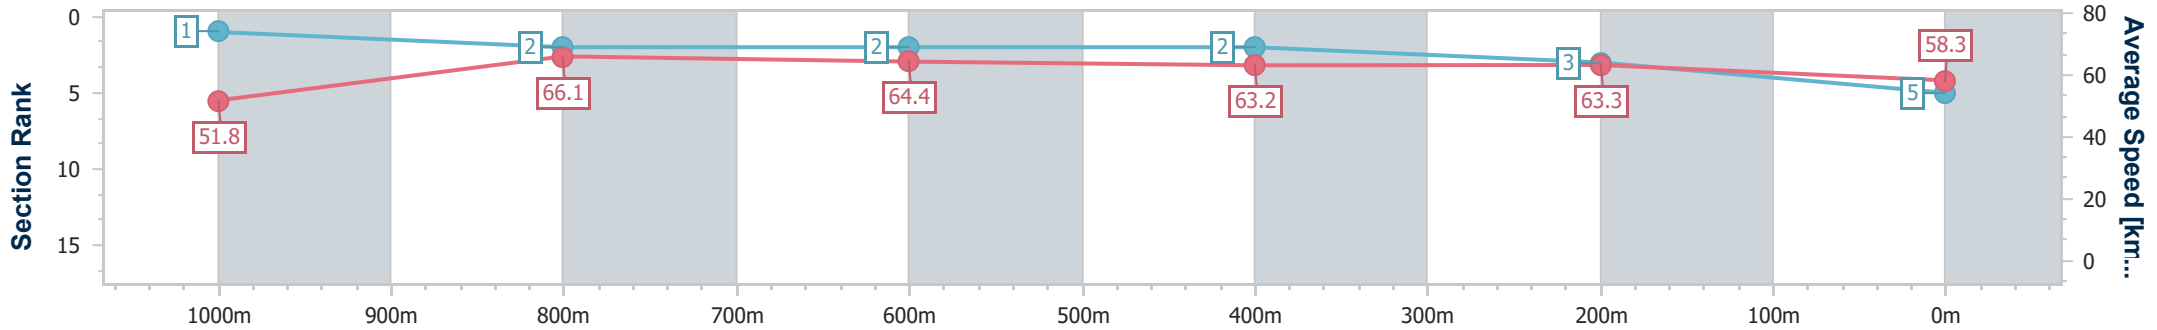

Horse/Jockey Name	Mission To Win
Final Rank	5
Fastest Section Time (Section)	0:11.14 (1000m)
Top Speed [km/h] (Section)	67.2 (1000m)
Race State	Finished

Eagle Farm QLD Professional
Race 2: MOUNT FRANKLIN QTIS Three-Year-Old Maiden
Handicap - 1200m
04 January 2023 - 14:08
Track Rating: Good 4, Weather: Fine, Rail Position: +9m Entire
Course

BRISBANE
RACING CLUB

Section	Overall	1000m	800m	600m	400m	200m								
Section Times	1:11.55 [5] (0:13.96)	0:57.59 [1] (0:11.14)	0:46.45 [2] (0:11.33)	0:35.12 [2] (0:11.39)	0:23.73 [2] (0:11.37)	0:12.36 [3] (0:12.36)								
Average Speed [km/h]	51.8	66.1	64.4	63.2	63.3	58.3								
Top Speed [km/h]	66.6	67.2	66.2	64.3	64.6	61.3								
Avg. Dist. to Rail [m]	6.8	4.9	2.7	0.5	0.5	2.0								
Avg. Stride Freq. [Hz]	2.3	2.3	2.3	2.3	2.3	2.2								
Avg. Stride Length [m]	6.5	7.8	7.9	7.7	7.7	7.4								

- [ ] Ranking at each section and finish
- -.-.- No data available at this section
- NA No data available