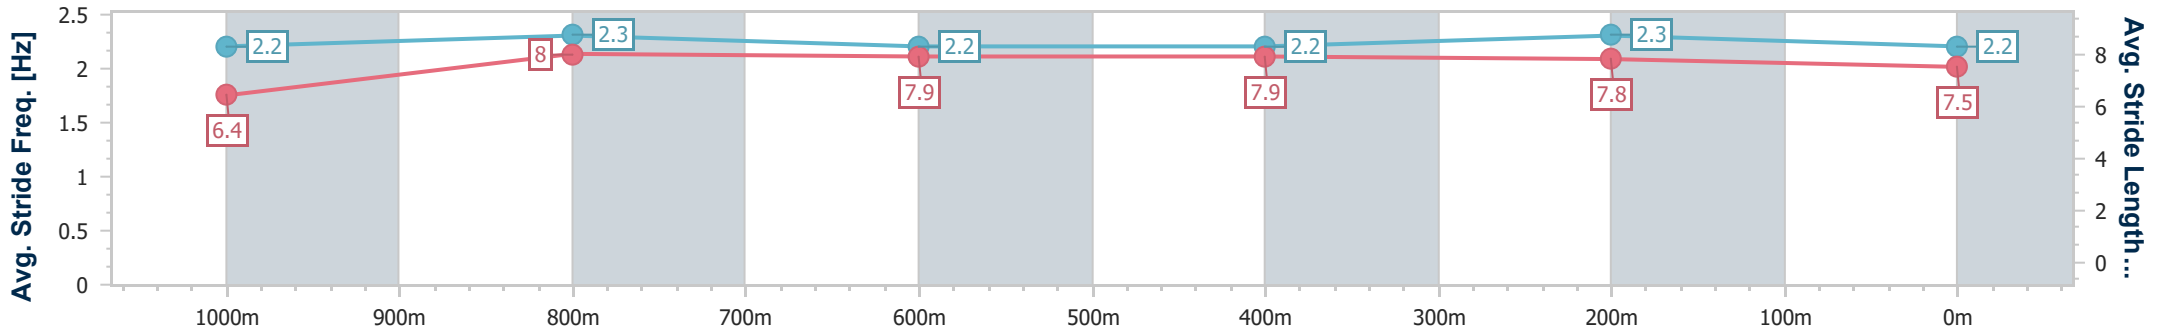

Horse/Jockey Name	Make It Flashy
Final Rank	4
Fastest Section Time (Section)	0:11.04 (1000m)
Top Speed [km/h] (Section)	67.3 (1000m)
Race State	Finished

Eagle Farm QLD Professional
Race 2: MOUNT FRANKLIN QTIS Three-Year-Old Maiden
Handicap - 1200m
04 January 2023 - 14:08
Track Rating: Good 4, Weather: Fine, Rail Position: +9m Entire
Course

BRISBANE
RACING CLUB

Section	Overall	1000m	800m	600m	400m	200m
Section Times	1:11.35 [4] (0:14.57)	0:56.78 [9] (0:11.04)	0:45.74 [8] (0:11.27)	0:34.47 [7] (0:11.26)	0:23.21 [5] (0:11.16)	0:12.05 [4] (0:12.05)
Average Speed [km/h]	49.5	66.2	64.5	64.5	64.6	59.7
Top Speed [km/h]	64.8	67.3	66.0	65.2	65.6	62.8
Avg. Dist. to Rail [m]	6.4	3.0	2.1	1.7	5.4	7.2
Avg. Stride Freq. [Hz]	2.2	2.3	2.2	2.2	2.3	2.2
Avg. Stride Length [m]	6.4	8.0	7.9	7.9	7.8	7.5

- [ ] Ranking at each section and finish
- -.-.- No data available at this section
- NA No data available