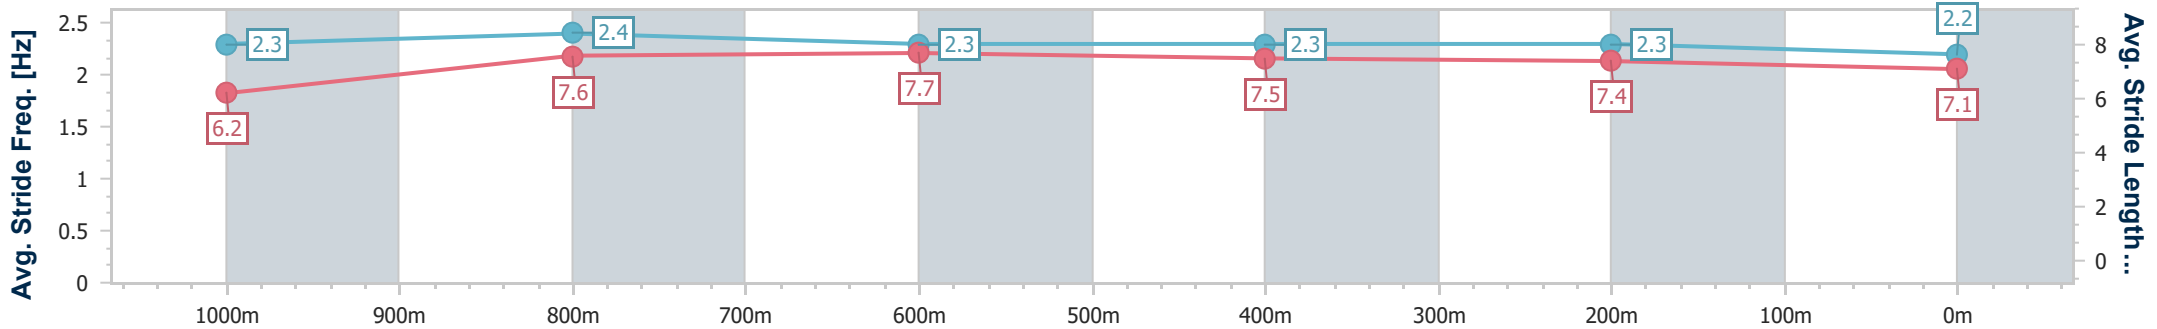

Horse/Jockey Name	Lord Gold
Final Rank	8
Fastest Section Time (Section)	0:11.16 (1000m)
Top Speed [km/h] (Section)	66.6 (1000m)
Race State	Finished

Eagle Farm QLD Professional
Race 2: MOUNT FRANKLIN QTIS Three-Year-Old Maiden Handicap - 1200m
04 January 2023 - 14:08
Track Rating: Good 4, Weather: Fine, Rail Position: +9m Entire Course

BRISBANE RACING CLUB

Section	Overall	1000m	800m	600m	400m	200m
Section Times	1:12.81 [8] (0:14.31)	0:58.50 [6] (0:11.16)	0:47.34 [5] (0:11.28)	0:36.06 [5] (0:11.38)	0:24.68 [4] (0:11.73)	0:12.95 [8] (0:12.95)
Average Speed [km/h]	50.4	65.0	64.1	63.1	61.4	55.6
Top Speed [km/h]	64.3	66.6	65.2	63.6	62.7	59.5
Avg. Dist. to Rail [m]	1.3	1.6	0.8	0.4	0.5	0.8
Avg. Stride Freq. [Hz]	2.3	2.4	2.3	2.3	2.3	2.2
Avg. Stride Length [m]	6.2	7.6	7.7	7.5	7.4	7.1

- [ ] Ranking at each section and finish
- -.-.- No data available at this section
- NA No data available