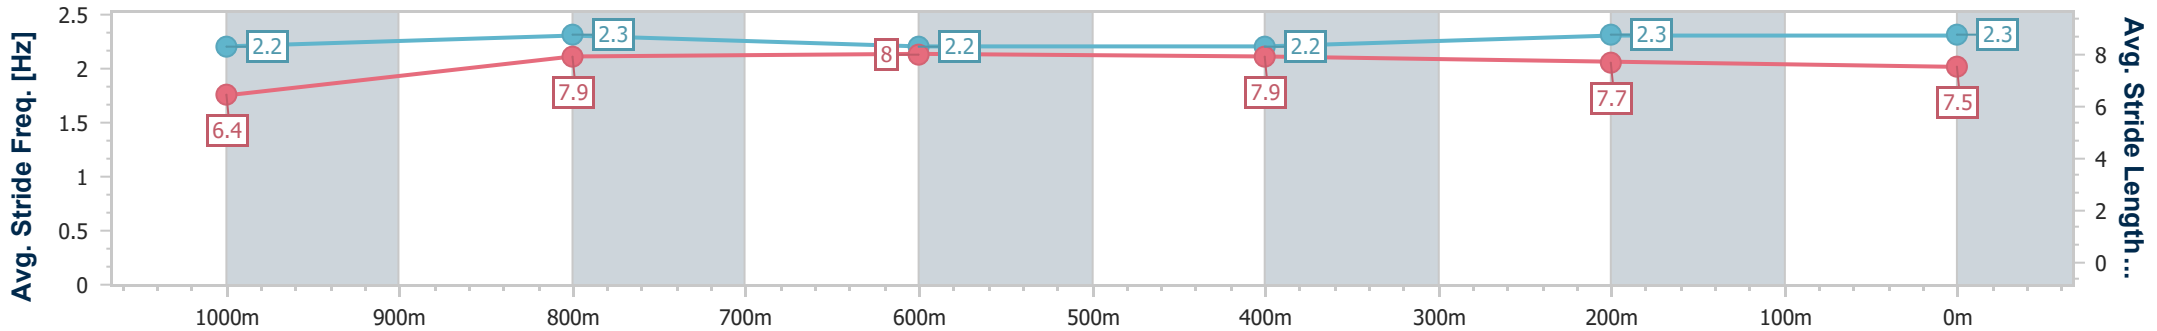

Horse/Jockey Name	Ocean Zar
Final Rank	2
Fastest Section Time (Section)	0:11.14 (400m)
Top Speed [km/h] (Section)	65.9 (400m)
Race State	Finished

Eagle Farm QLD Professional
Race 2: MOUNT FRANKLIN QTIS Three-Year-Old Maiden Handicap - 1200m
04 January 2023 - 14:08
Track Rating: Good 4, Weather: Fine, Rail Position: +9m Entire Course

BRISBANE RACING CLUB

Section	Overall	1000m	800m	600m	400m	200m
Section Times	1:11.21 [2] (0:14.33)	0:56.88 [7] (0:11.20)	0:45.68 [6] (0:11.31)	0:34.37 [6] (0:11.37)	0:23.00 [6] (0:11.14)	0:11.86 [6] (0:11.86)
Average Speed [km/h]	50.4	65.3	64.3	63.4	64.7	60.6
Top Speed [km/h]	64.3	65.9	65.3	64.2	65.9	63.6
Avg. Dist. to Rail [m]	3.2	3.2	2.0	0.6	3.4	4.5
Avg. Stride Freq. [Hz]	2.2	2.3	2.2	2.2	2.3	2.3
Avg. Stride Length [m]	6.4	7.9	8.0	7.9	7.7	7.5

- [ ] Ranking at each section and finish
- -.-.- No data available at this section
- NA No data available