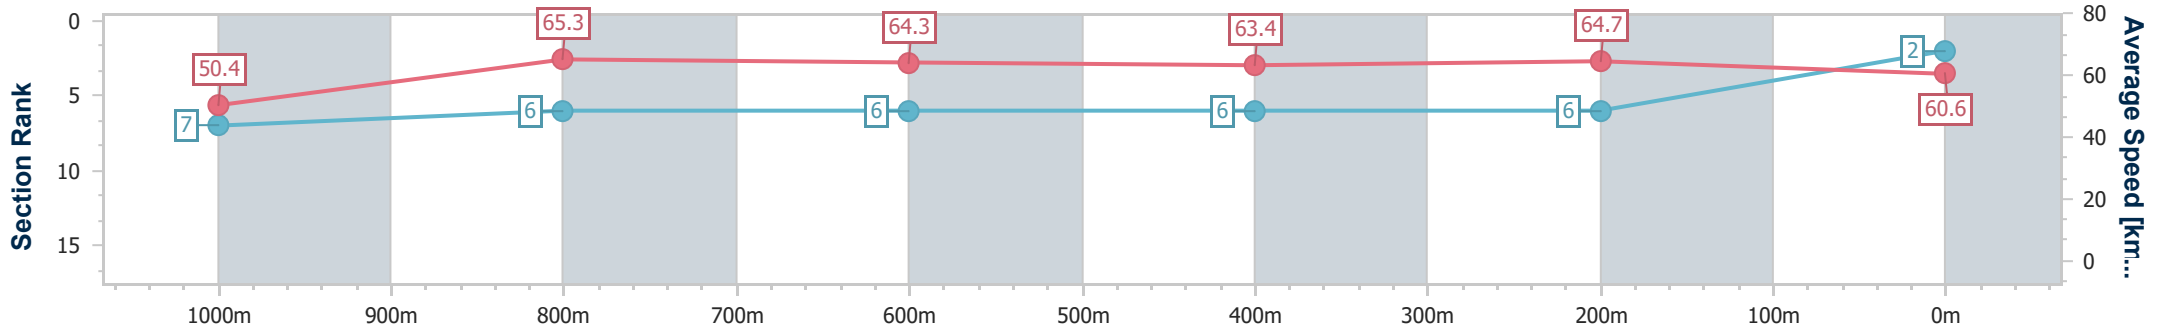

Horse/Jockey Name	Ocean Zar
Final Rank	2
Fastest Section Time (Section)	0:11.14 (400m)
Top Speed [km/h] (Section)	65.9 (400m)
Race State	Finished

Eagle Farm QLD Professional
Race 2: MOUNT FRANKLIN QTIS Three-Year-Old Maiden Handicap - 1200m
04 January 2023 - 14:08
Track Rating: Good 4, Weather: Fine, Rail Position: +9m Entire Course

BRISBANE RACING CLUB

Section	Overall	1000m	800m	600m	400m	200m
Section Times	1:11.21 [2] (0:14.33)	0:56.88 [7] (0:11.20)	0:45.68 [6] (0:11.31)	0:34.37 [6] (0:11.37)	0:23.00 [6] (0:11.14)	0:11.86 [6] (0:11.86)
Average Speed [km/h]	50.4	65.3	64.3	63.4	64.7	60.6
Top Speed [km/h]	64.3	65.9	65.3	64.2	65.9	63.6
Avg. Dist. to Rail [m]	3.2	3.2	2.0	0.6	3.4	4.5
Avg. Stride Freq. [Hz]	2.2	2.3	2.2	2.2	2.3	2.3
Avg. Stride Length [m]	6.4	7.9	8.0	7.9	7.7	7.5

- [ ] Ranking at each section and finish
- -.-.- No data available at this section
- NA No data available