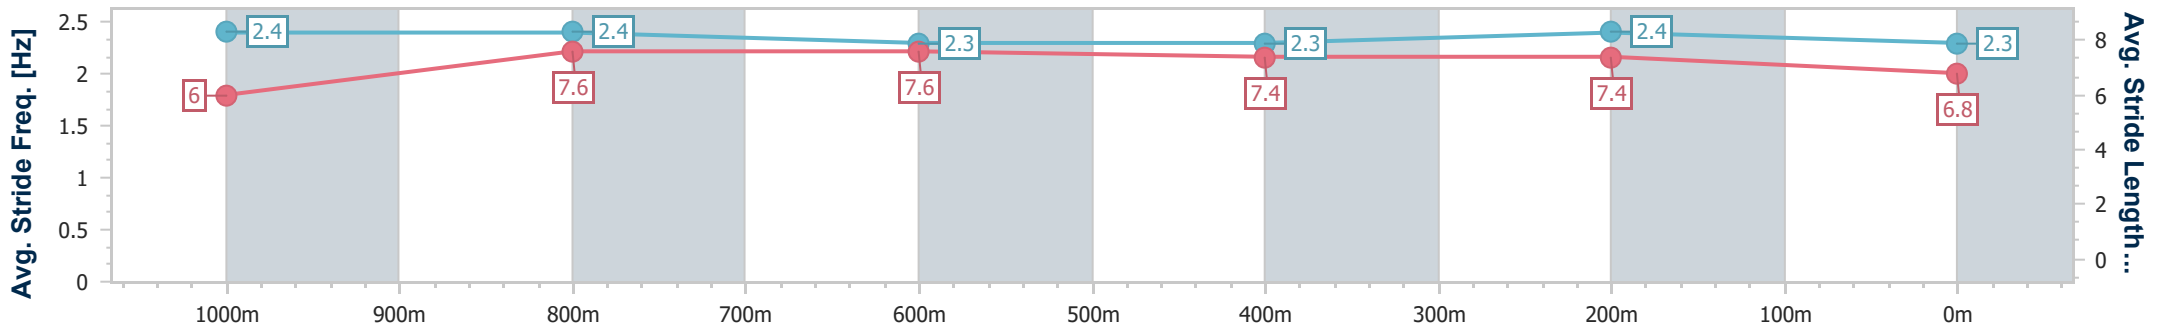

Horse/Jockey Name	Wyatt River
Final Rank	7
Fastest Section Time (Section)	0:11.12 (1000m)
Top Speed [km/h] (Section)	67.0 (1000m)
Race State	Finished

Eagle Farm QLD Professional
Race 2: MOUNT FRANKLIN QTIS Three-Year-Old Maiden
Handicap - 1200m
04 January 2023 - 14:08
Track Rating: Good 4, Weather: Fine, Rail Position: +9m Entire
Course

BRISBANE
RACING CLUB

Section	Overall	1000m	800m	600m	400m	200m
Section Times	1:12.62 [7] (0:14.16)	0:58.46 [5] (0:11.12)	0:47.34 [4] (0:11.44)	0:35.90 [4] (0:11.51)	0:24.39 [8] (0:11.59)	0:12.80 [7] (0:12.80)
Average Speed [km/h]	51.1	66.0	64.0	62.6	62.2	56.2
Top Speed [km/h]	66.1	67.0	65.9	64.3	64.4	60.0
Avg. Dist. to Rail [m]	4.7	3.7	3.9	0.7	1.9	2.2
Avg. Stride Freq. [Hz]	2.4	2.4	2.3	2.3	2.4	2.3
Avg. Stride Length [m]	6.0	7.6	7.6	7.4	7.4	6.8

- [ ] Ranking at each section and finish
- -.-.- No data available at this section
- NA No data available