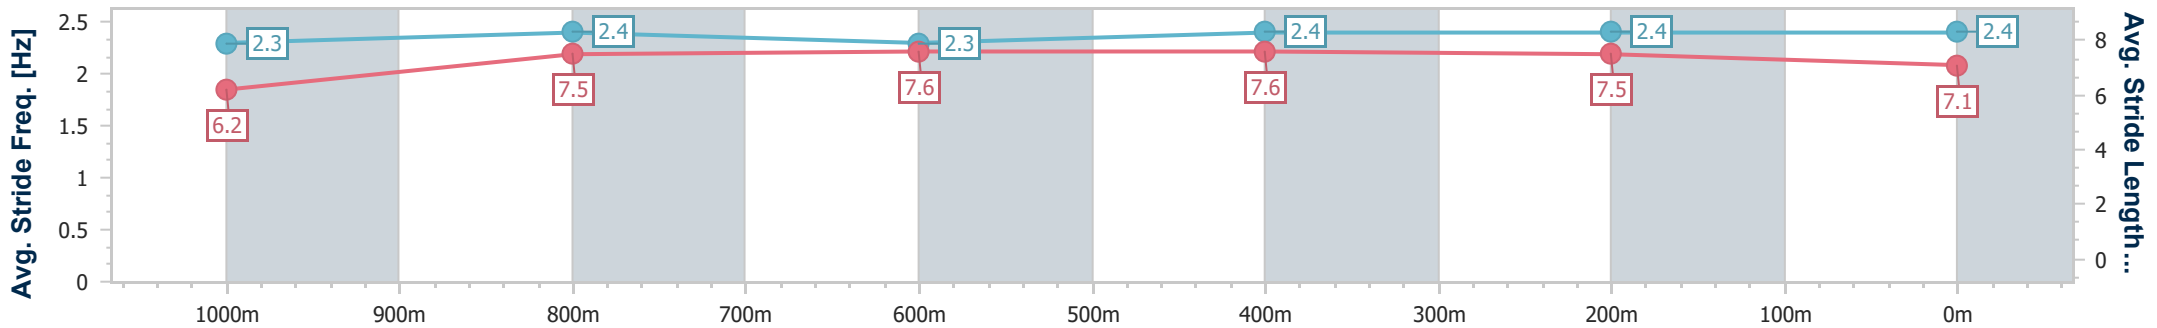

Section	Overall	1000m	800m	600m	400m	200m
Section Times	1:11.19 [1] (0:14.44)	0:56.75 [8] (0:11.29)	0:45.46 [9] (0:11.33)	0:34.13 [8] (0:11.17)	0:22.96 [7] (0:11.08)	0:11.88 [5] (0:11.88)
Average Speed [km/h]	49.9	64.5	63.8	64.4	64.9	60.6
Top Speed [km/h]	63.6	67.0	65.5	65.5	66.1	63.9
Avg. Dist. to Rail [m]	1.4	1.9	0.9	0.6	0.9	2.0
Avg. Stride Freq. [Hz]	2.3	2.4	2.3	2.4	2.4	2.4
Avg. Stride Length [m]	6.2	7.5	7.6	7.6	7.5	7.1