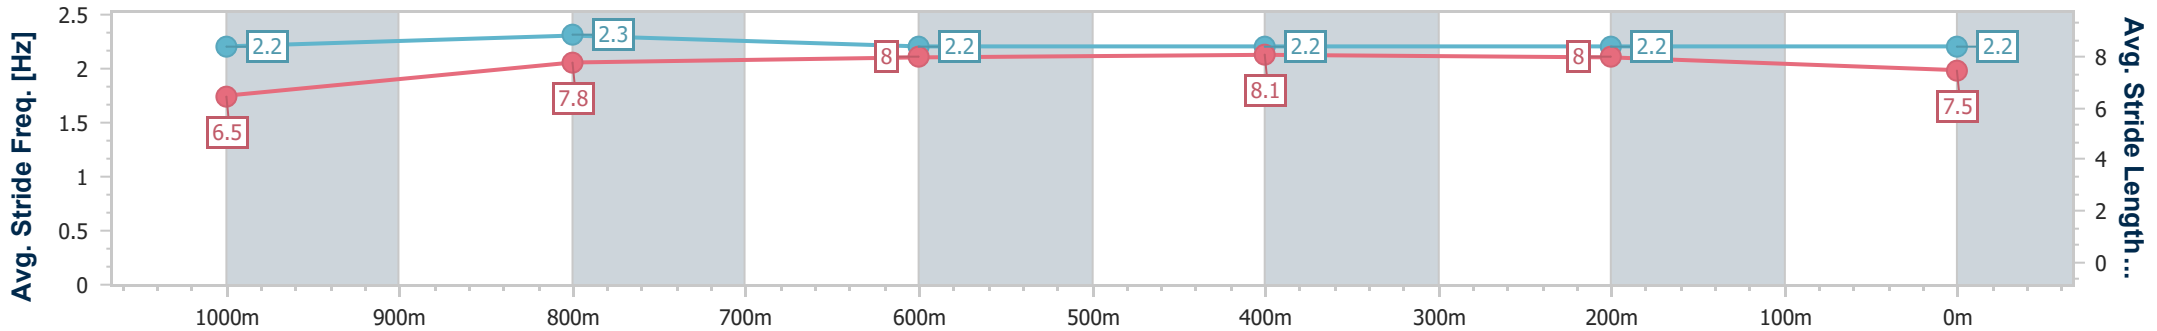

Horse/Jockey Name	Spirit Queen
Final Rank	3
Fastest Section Time (Section)	0:11.10 (1000m)
Top Speed [km/h] (Section)	66.5 (1000m)
Race State	Finished

Eagle Farm QLD Professional
Race 2: MOUNT FRANKLIN QTIS Three-Year-Old Maiden
Handicap - 1200m
04 January 2023 - 14:08
Track Rating: Good 4, Weather: Fine, Rail Position: +9m Entire
Course

BRISBANE
RACING CLUB

Section	Overall	1000m	800m	600m	400m	200m
Section Times	1:11.28 [3] (0:14.10)	0:57.18 [3] (0:11.10)	0:46.08 [3] (0:11.39)	0:34.69 [3] (0:11.33)	0:23.36 [3] (0:11.23)	0:12.13 [2] (0:12.13)
Average Speed [km/h]	51.2	65.4	63.5	63.4	64.2	59.4
Top Speed [km/h]	64.6	66.5	65.0	64.4	64.8	63.9
Avg. Dist. to Rail [m]	2.6	1.7	1.4	0.7	1.0	2.2
Avg. Stride Freq. [Hz]	2.2	2.3	2.2	2.2	2.2	2.2
Avg. Stride Length [m]	6.5	7.8	8.0	8.1	8.0	7.5

- [ ] Ranking at each section and finish
- -.-.- No data available at this section
- NA No data available