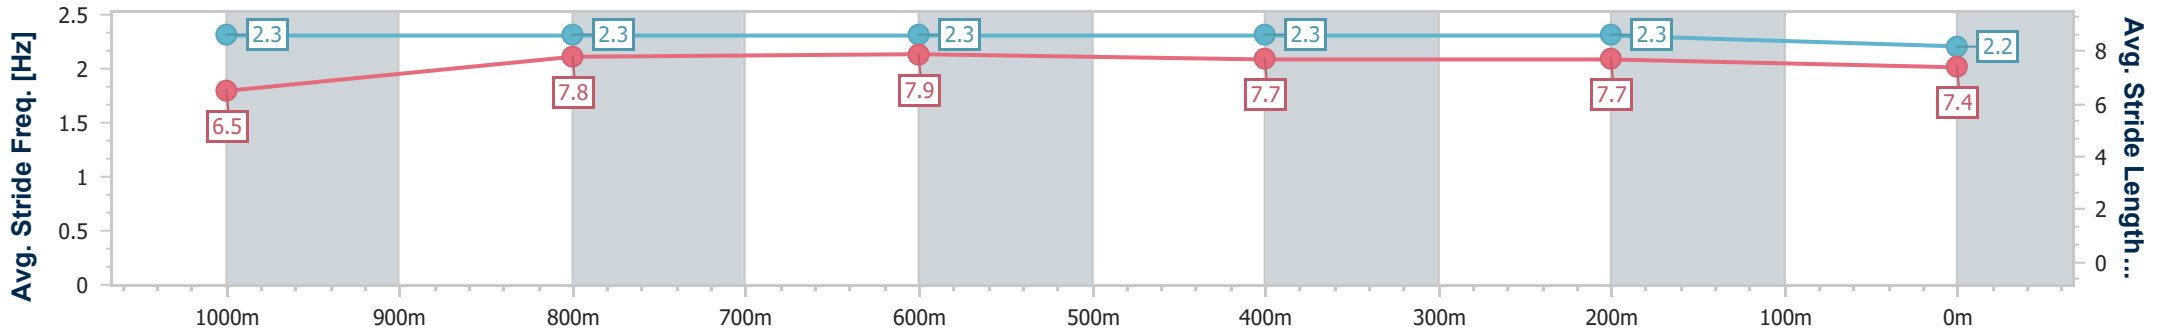

Horse/Jockey Name	Mission To Win
Final Rank	5
Fastest Section Time (Section)	0:11.14 (1000m)
Top Speed [km/h] (Section)	67.2 (1000m)
Race State	Finished

Eagle Farm QLD Professional
Race 2: MOUNT FRANKLIN QTIS Three-Year-Old Maiden
Handicap - 1200m
04 January 2023 - 14:08
Track Rating: Good 4, Weather: Fine, Rail Position: +9m Entire
Course

BRISBANE
RACING CLUB

Section	Overall	1000m	800m	600m	400m	200m								
Section Times	1:11.55 [5] (0:13.96)	0:57.59 [1] (0:11.14)	0:46.45 [2] (0:11.33)	0:35.12 [2] (0:11.39)	0:23.73 [2] (0:11.37)	0:12.36 [3] (0:12.36)								
Average Speed [km/h]	51.8	66.1	64.4	63.2	63.3	58.3								
Top Speed [km/h]	66.6	67.2	66.2	64.3	64.6	61.3								
Avg. Dist. to Rail [m]	6.8	4.9	2.7	0.5	0.5	2.0								
Avg. Stride Freq. [Hz]	2.3	2.3	2.3	2.3	2.3	2.2								
Avg. Stride Length [m]	6.5	7.8	7.9	7.7	7.7	7.4								

- [ ] Ranking at each section and finish
- -.-.- No data available at this section
- NA No data available