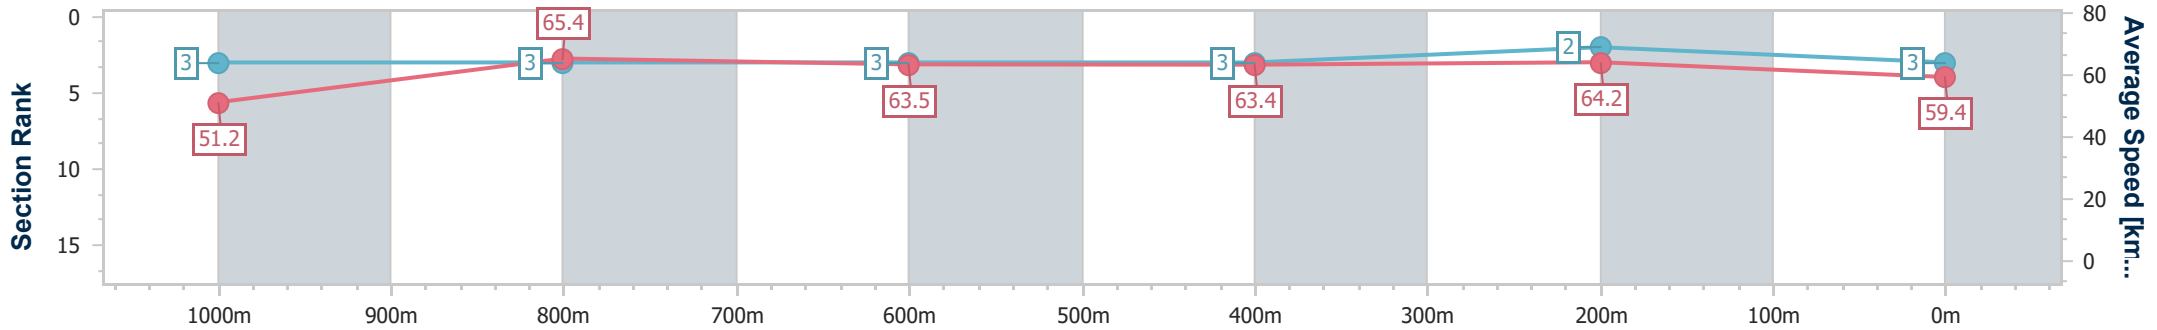

Horse/Jockey Name	Spirit Queen
Final Rank	3
Fastest Section Time (Section)	0:11.10 (1000m)
Top Speed [km/h] (Section)	66.5 (1000m)
Race State	Finished

Eagle Farm QLD Professional
Race 2: MOUNT FRANKLIN QTIS Three-Year-Old Maiden
Handicap - 1200m
04 January 2023 - 14:08
Track Rating: Good 4, Weather: Fine, Rail Position: +9m Entire
Course

BRISBANE
RACING CLUB

Section	Overall	1000m	800m	600m	400m	200m
Section Times	1:11.28 [3] (0:14.10)	0:57.18 [3] (0:11.10)	0:46.08 [3] (0:11.39)	0:34.69 [3] (0:11.33)	0:23.36 [3] (0:11.23)	0:12.13 [2] (0:12.13)
Average Speed [km/h]	51.2	65.4	63.5	63.4	64.2	59.4
Top Speed [km/h]	64.6	66.5	65.0	64.4	64.8	63.9
Avg. Dist. to Rail [m]	2.6	1.7	1.4	0.7	1.0	2.2
Avg. Stride Freq. [Hz]	2.2	2.3	2.2	2.2	2.2	2.2
Avg. Stride Length [m]	6.5	7.8	8.0	8.1	8.0	7.5

- [ ] Ranking at each section and finish
- -.-.- No data available at this section
- NA No data available