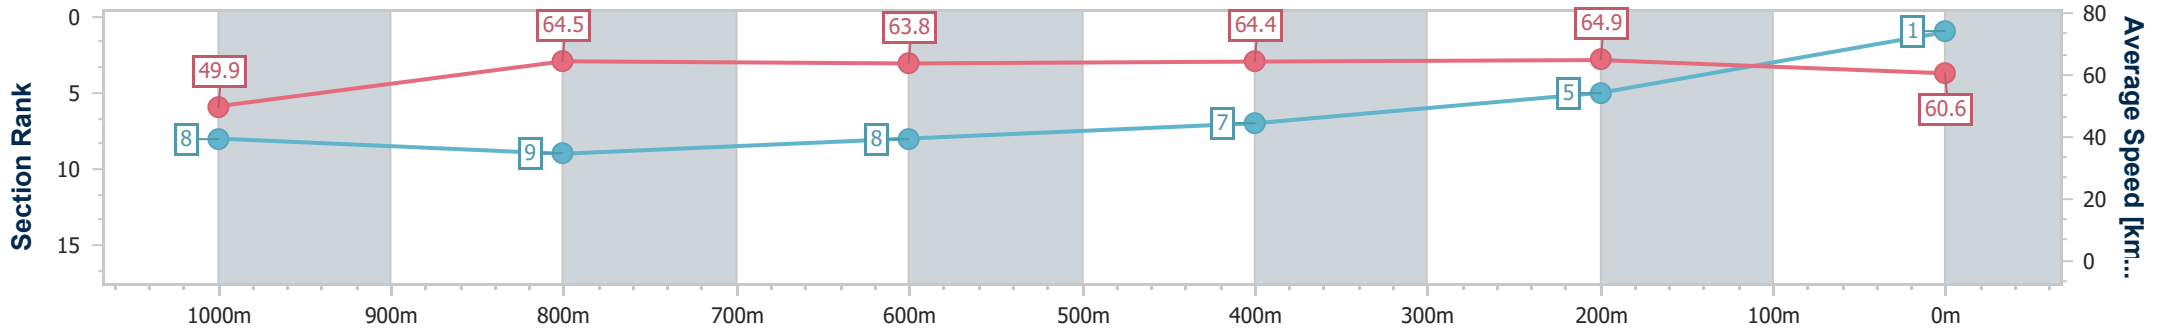

Section	Overall	1000m	800m	600m	400m	200m
Section Times	1:11.19 [1] (0:14.44)	0:56.75 [8] (0:11.29)	0:45.46 [9] (0:11.33)	0:34.13 [8] (0:11.17)	0:22.96 [7] (0:11.08)	0:11.88 [5] (0:11.88)
Average Speed [km/h]	49.9	64.5	63.8	64.4	64.9	60.6
Top Speed [km/h]	63.6	67.0	65.5	65.5	66.1	63.9
Avg. Dist. to Rail [m]	1.4	1.9	0.9	0.6	0.9	2.0
Avg. Stride Freq. [Hz]	2.3	2.4	2.3	2.4	2.4	2.4
Avg. Stride Length [m]	6.2	7.5	7.6	7.6	7.5	7.1