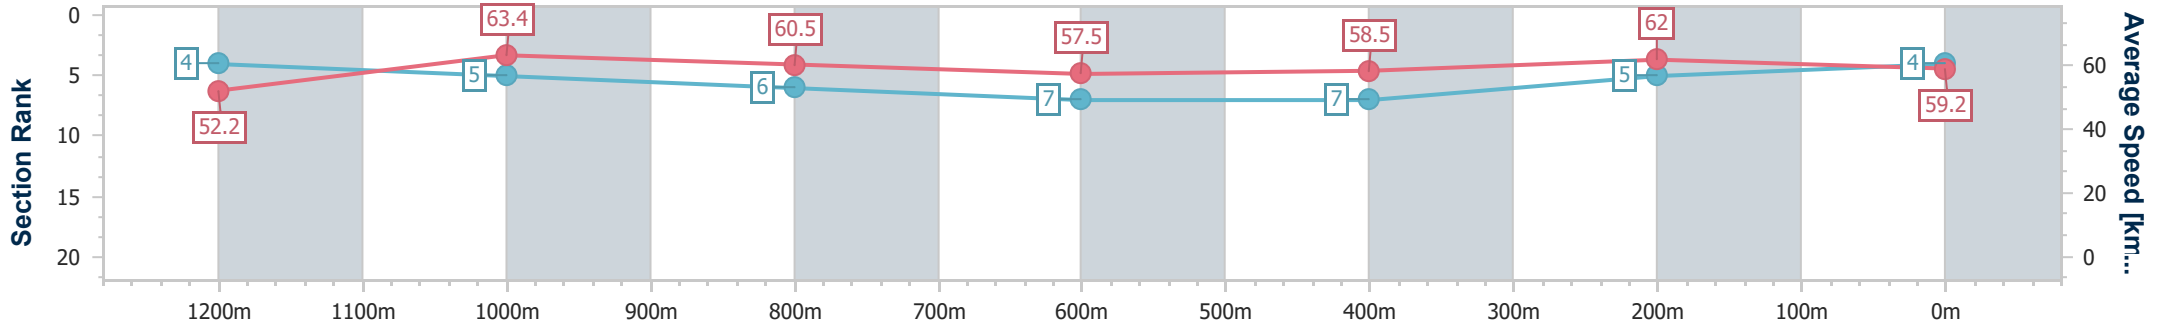

Horse/Jockey Name	Bellicose
Final Rank	4
Fastest Section Time (Section)	0:11.37 (1200m)
Top Speed [km/h] (Section)	64.9 (1200m)
Race State	Finished

Sunshine Coast QLD Professional
Race 7: PARKLANDS TAVERN BENCHMARK 58 Handicap - 1400m

01 January 2023 - 17:09

Track Rating: GOOD (4), Weather: Fine, Rail Position: 3 METRES
ENTIRE COURSE

Section	Overall	1200m	1000m	800m	600m	400m	200m
Section Times	1:25.76 [4] (0:13.80)	1:11.96 [4] (0:11.37)	1:00.59 [5] (0:11.96)	0:48.63 [6] (0:12.57)	0:36.06 [7] (0:12.28)	0:23.78 [7] (0:11.61)	0:12.17 [5] (0:12.17)
Average Speed [km/h]	52.2	63.4	60.5	57.5	58.5	62.0	59.2
Top Speed [km/h]	64.6	64.9	62.2	59.1	60.0	62.9	61.6
Avg. Dist. to Rail [m]	5.9	2.7	2.1	0.9	0.4	0.7	1.6
Avg. Stride Freq. [Hz]	2.1	2.2	2.1	2.1	2.1	2.2	2.2
Avg. Stride Length [m]	7.0	8.1	7.9	7.7	7.8	7.8	7.6

- [ ] Ranking at each section and finish
- -.-.- No data available at this section
- NA No data available