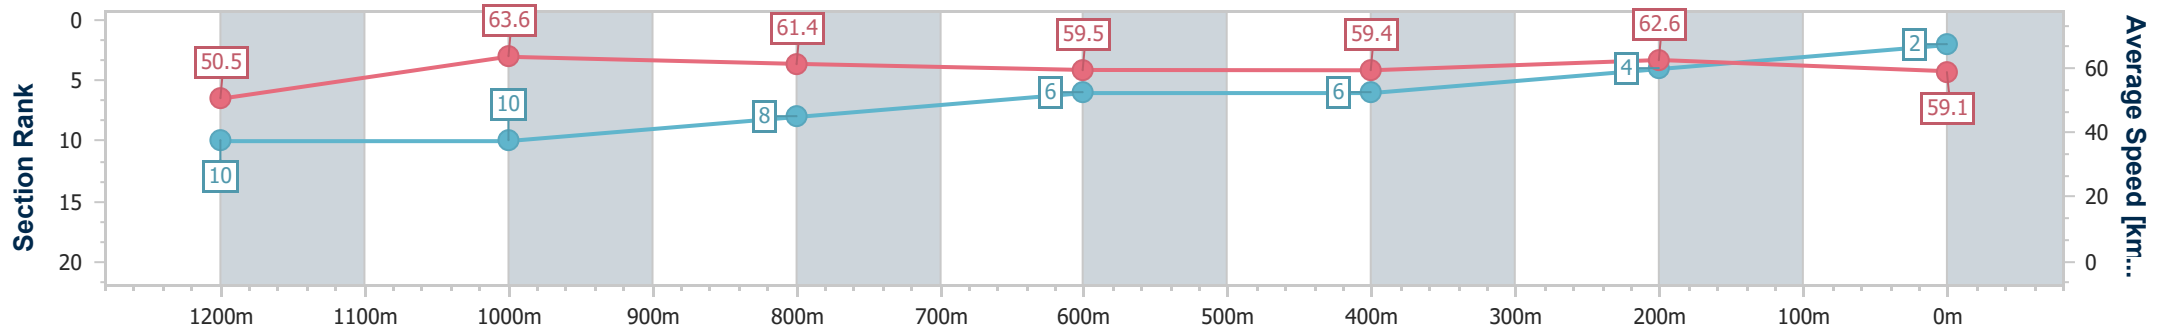

Horse/Jockey Name	Winston Smurfhill
Final Rank	2
Fastest Section Time (Section)	0:11.32 (1200m)
Top Speed [km/h] (Section)	64.4 (1200m)
Race State	Finished

Sunshine Coast QLD Professional
Race 7: PARKLANDS TAVERN BENCHMARK 58 Handicap - 1400m

01 January 2023 - 17:09

Track Rating: GOOD (4), Weather: Fine, Rail Position: 3 METRES
ENTIRE COURSE

Section	Overall	1200m	1000m	800m	600m	400m	200m
Section Times	1:25.57 [2] (0:14.27)	1:11.30 [10] (0:11.32)	0:59.98 [10] (0:11.83)	0:48.15 [8] (0:12.22)	0:35.93 [6] (0:12.26)	0:23.67 [6] (0:11.50)	0:12.17 [4] (0:12.17)
Average Speed [km/h]	50.5	63.6	61.4	59.5	59.4	62.6	59.1
Top Speed [km/h]	62.5	64.4	62.6	60.5	62.3	63.1	62.4
Avg. Dist. to Rail [m]	8.2	3.4	3.1	1.7	2.0	6.0	7.0
Avg. Stride Freq. [Hz]	2.2	2.3	2.3	2.2	2.2	2.3	2.3
Avg. Stride Length [m]	6.4	7.7	7.6	7.4	7.3	7.5	7.3

- [ ] Ranking at each section and finish
- -.-.- No data available at this section
- NA No data available