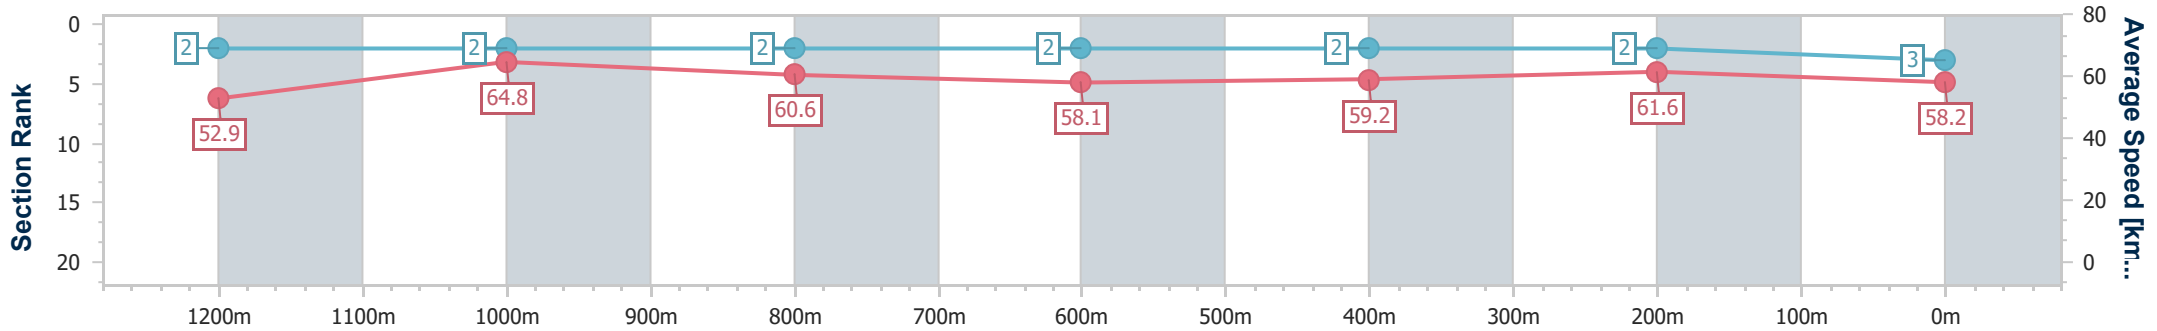

Horse/Jockey Name	Last Royal
Final Rank	3
Fastest Section Time (Section)	0:11.12 (1200m)
Top Speed [km/h] (Section)	66.4 (1200m)
Race State	Finished

Sunshine Coast QLD Professional
Race 7: PARKLANDS TAVERN BENCHMARK 58 Handicap - 1400m

01 January 2023 - 17:09

Track Rating: GOOD (4), Weather: Fine, Rail Position: 3 METRES
ENTIRE COURSE

Section	Overall	1200m	1000m	800m	600m	400m	200m
Section Times	1:25.67 [3] (0:13.61)	1:12.06 [2] (0:11.12)	1:00.94 [2] (0:11.97)	0:48.97 [2] (0:12.59)	0:36.38 [2] (0:12.30)	0:24.08 [2] (0:11.69)	0:12.39 [2] (0:12.39)
Average Speed [km/h]	52.9	64.8	60.6	58.1	59.2	61.6	58.2
Top Speed [km/h]	65.1	66.4	61.9	59.8	60.6	63.0	60.9
Avg. Dist. to Rail [m]	10.1	4.7	3.2	2.6	1.9	3.7	4.8
Avg. Stride Freq. [Hz]	2.3	2.4	2.3	2.2	2.3	2.4	2.3
Avg. Stride Length [m]	6.3	7.5	7.3	7.2	7.3	7.2	7.0

- [ ] Ranking at each section and finish
- -.-.- No data available at this section
- NA No data available