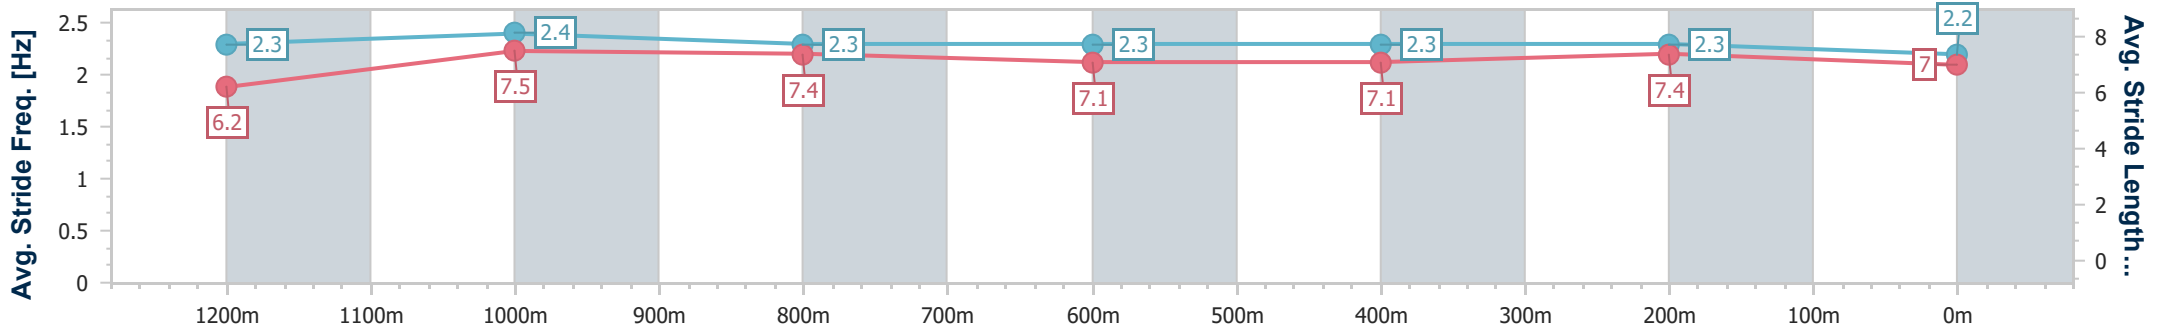

Sunshine Coast QLD Professional  
 Race 7: PARKLANDS TAVERN BENCHMARK 58 Handicap - 1400m

01 January 2023 - 17:09

Track Rating: GOOD ( 4 ), Weather: Fine, Rail Position: 3 METRES  
 ENTIRE COURSE

Section	Overall	1200m	1000m	800m	600m	400m	200m
Section Times	1:26.78 [11] (0:13.71)	1:13.07 [3] (0:11.29)	1:01.78 [3] (0:11.88)	0:49.90 [3] (0:12.54)	0:37.36 [3] (0:12.33)	0:25.03 [3] (0:12.02)	0:13.01 [8] (0:13.01)
Average Speed [km/h]	52.5	63.7	60.9	57.8	58.5	59.9	55.3
Top Speed [km/h]	66.7	67.2	63.0	58.9	60.1	60.8	58.6
Avg. Dist. to Rail [m]	7.2	3.2	1.9	1.1	0.3	3.0	5.4
Avg. Stride Freq. [Hz]	2.3	2.3	2.2	2.1	2.2	2.2	2.1
Avg. Stride Length [m]	6.3	7.7	7.6	7.5	7.6	7.6	7.3

- [ ] Ranking at each section and finish
- .-.- No data available at this section
- NA No data available

Horse/Jockey Name	Archdeacon
Final Rank	12
Fastest Section Time (Section)	0:11.29 (1200m)
Top Speed [km/h] (Section)	65.0 (1200m)
Race State	Finished

Sunshine Coast QLD Professional  
 Race 7: PARKLANDS TAVERN BENCHMARK 58 Handicap - 1400m

01 January 2023 - 17:09

Track Rating: GOOD ( 4 ), Weather: Fine, Rail Position: 3 METRES  
 ENTIRE COURSE

Section	Overall	1200m	1000m	800m	600m	400m	200m						
Section Times	1:26.87 [12] (0:14.02)	1:12.85 [8] (0:11.29)	1:01.56 [7] (0:11.94)	0:49.62 [7] (0:12.45)	0:37.17 [8] (0:12.42)	0:24.75 [9] (0:11.74)	0:13.01 [12] (0:13.01)						
Average Speed [km/h]	51.4	63.7	60.7	58.4	58.3	61.3	55.4						
Top Speed [km/h]	63.8	65.0	62.0	60.0	60.7	62.5	60.2						
Avg. Dist. to Rail [m]	5.5	2.8	2.3	1.8	1.1	3.7	5.9						
Avg. Stride Freq. [Hz]	2.3	2.4	2.3	2.3	2.3	2.3	2.2						
Avg. Stride Length [m]	6.2	7.5	7.4	7.1	7.1	7.4	7.0						