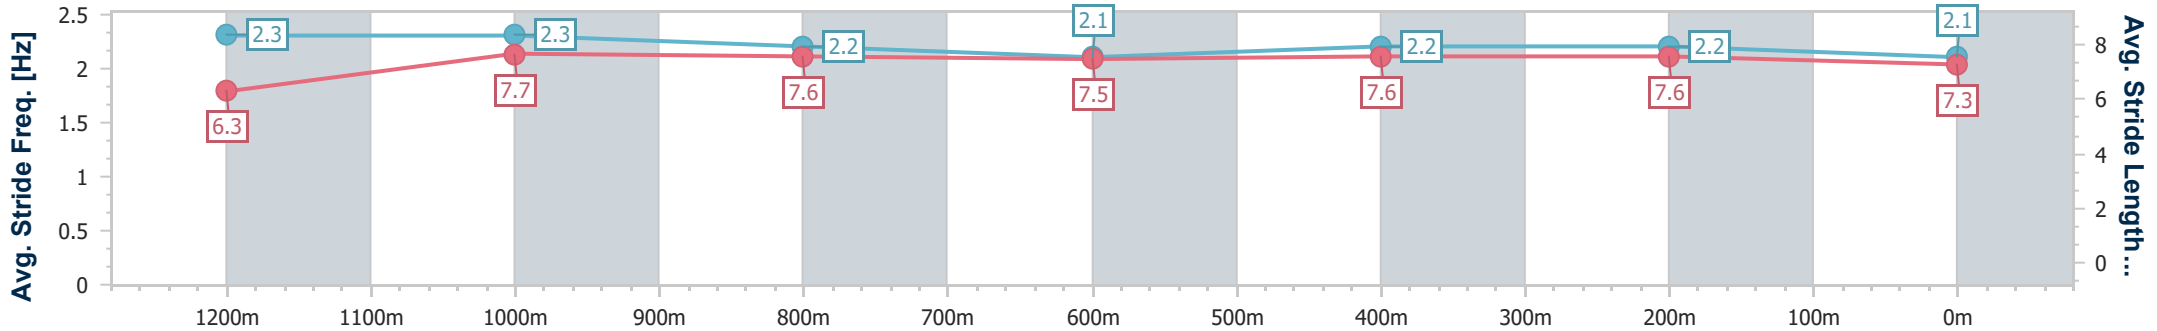

Sunshine Coast QLD Professional  
 Race 7: PARKLANDS TAVERN BENCHMARK 58 Handicap - 1400m

01 January 2023 - 17:09

Track Rating: GOOD ( 4 ), Weather: Fine, Rail Position: 3 METRES  
 ENTIRE COURSE

Section	Overall	1200m	1000m	800m	600m	400m	200m
Section Times	1:26.64 [10] (0:13.83)	1:12.81 [5] (0:11.20)	1:01.61 [4] (0:11.86)	0:49.75 [4] (0:12.60)	0:37.15 [4] (0:12.33)	0:24.82 [5] (0:12.07)	0:12.75 [11] (0:12.75)
Average Speed [km/h]	52.1	64.3	61.2	58.1	58.9	59.8	56.5
Top Speed [km/h]	66.6	66.7	63.9	59.8	60.7	60.3	59.3
Avg. Dist. to Rail [m]	14.1	5.6	3.7	2.7	1.9	4.2	7.0
Avg. Stride Freq. [Hz]	2.3	2.4	2.3	2.3	2.3	2.4	2.3
Avg. Stride Length [m]	6.2	7.4	7.3	7.0	7.1	7.0	6.9

- [ ] Ranking at each section and finish
- .-.- No data available at this section
- NA No data available

Horse/Jockey Name	Vain Fox
Final Rank	11
Fastest Section Time (Section)	0:11.29 (1200m)
Top Speed [km/h] (Section)	67.2 (1200m)
Race State	Finished

Sunshine Coast QLD Professional  
 Race 7: PARKLANDS TAVERN BENCHMARK 58 Handicap - 1400m

01 January 2023 - 17:09

Track Rating: GOOD ( 4 ), Weather: Fine, Rail Position: 3 METRES  
 ENTIRE COURSE

Section	Overall	1200m	1000m	800m	600m	400m	200m
Section Times	1:26.78 [11] (0:13.71)	1:13.07 [3] (0:11.29)	1:01.78 [3] (0:11.88)	0:49.90 [3] (0:12.54)	0:37.36 [3] (0:12.33)	0:25.03 [3] (0:12.02)	0:13.01 [8] (0:13.01)
Average Speed [km/h]	52.5	63.7	60.9	57.8	58.5	59.9	55.3
Top Speed [km/h]	66.7	67.2	63.0	58.9	60.1	60.8	58.6
Avg. Dist. to Rail [m]	7.2	3.2	1.9	1.1	0.3	3.0	5.4
Avg. Stride Freq. [Hz]	2.3	2.3	2.2	2.1	2.2	2.2	2.1
Avg. Stride Length [m]	6.3	7.7	7.6	7.5	7.6	7.6	7.3