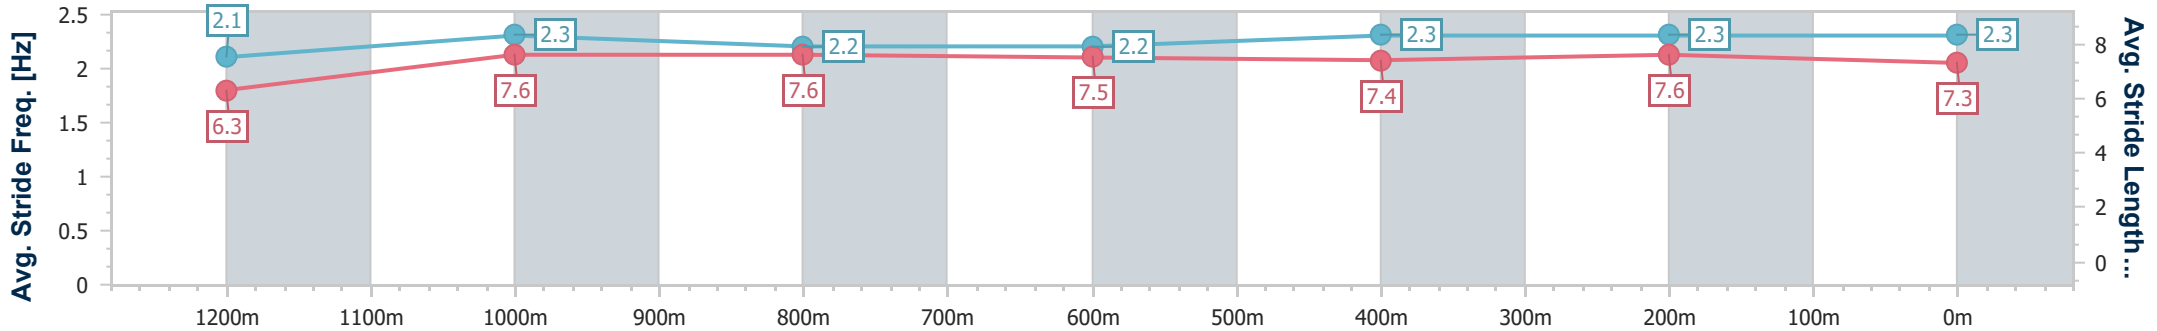

- [ ] Ranking at each section and finish
- .-.- No data available at this section
- NA No data available

Horse/Jockey Name	Jeronimos
Final Rank	6
Fastest Section Time (Section)	0:11.48 (400m)
Top Speed [km/h] (Section)	65.1 (1000m)
Race State	Finished

Sunshine Coast QLD Professional  
 Race 7: PARKLANDS TAVERN BENCHMARK 58 Handicap - 1400m

01 January 2023 - 17:09

Track Rating: GOOD ( 4 ), Weather: Fine, Rail Position: 3 METRES  
 ENTIRE COURSE

Section	Overall	1200m	1000m	800m	600m	400m	200m
Section Times	1:25.92 [6] (0:14.69)	1:11.23 [13] (0:11.60)	0:59.63 [13] (0:11.72)	0:47.91 [13] (0:12.21)	0:35.70 [13] (0:12.08)	0:23.62 [10] (0:11.48)	0:12.14 [7] (0:12.14)
Average Speed [km/h]	49.0	62.1	61.9	60.0	61.0	62.8	59.3
Top Speed [km/h]	61.8	62.9	65.1	61.7	62.3	63.9	62.8
Avg. Dist. to Rail [m]	8.2	3.3	3.0	3.1	4.0	7.5	7.8
Avg. Stride Freq. [Hz]	2.1	2.3	2.2	2.2	2.3	2.3	2.3
Avg. Stride Length [m]	6.3	7.6	7.6	7.5	7.4	7.6	7.3