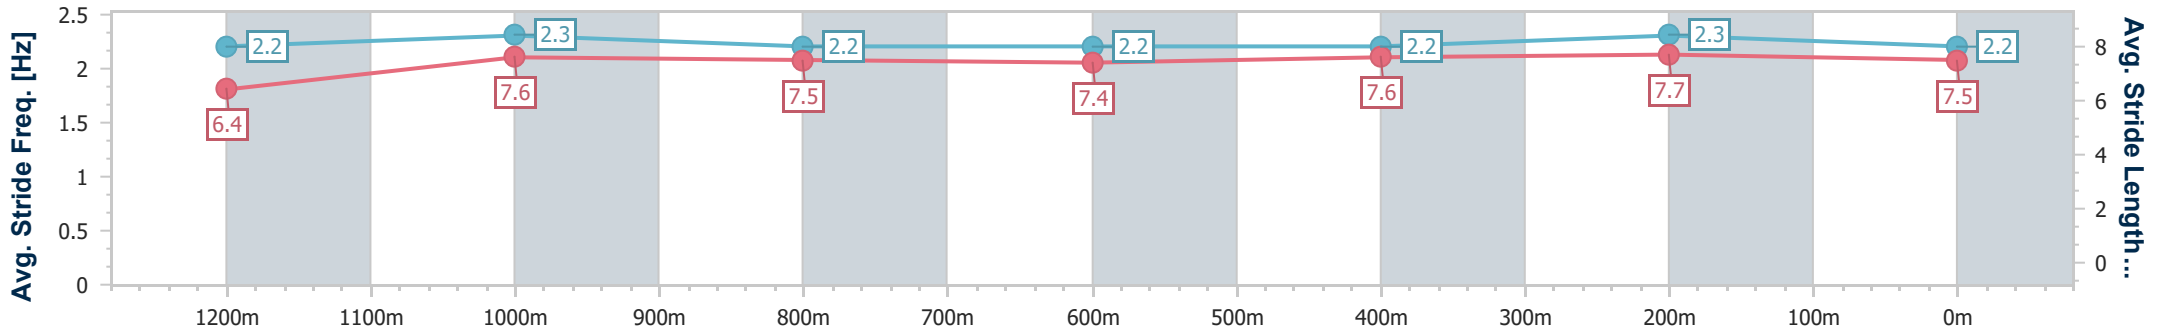

Horse/Jockey Name	The Vowels
Final Rank	1
Fastest Section Time (Section)	0:11.25 (1200m)
Top Speed [km/h] (Section)	65.6 (1200m)
Race State	Finished

Sunshine Coast QLD Professional
Race 7: PARKLANDS TAVERN BENCHMARK 58 Handicap - 1400m

01 January 2023 - 17:09

Track Rating: GOOD (4), Weather: Fine, Rail Position: 3 METRES
ENTIRE COURSE

Section	Overall	1200m	1000m	800m	600m	400m	200m
Section Times	1:25.23 [1] (0:13.97)	1:11.26 [7] (0:11.25)	1:00.01 [6] (0:11.83)	0:48.18 [5] (0:12.53)	0:35.65 [5] (0:12.25)	0:23.40 [4] (0:11.55)	0:11.85 [3] (0:11.85)
Average Speed [km/h]	51.7	64.0	61.4	58.3	59.1	62.4	60.7
Top Speed [km/h]	64.5	65.6	64.7	59.0	61.3	63.1	62.6
Avg. Dist. to Rail [m]	10.9	4.1	3.6	2.4	1.2	3.9	6.2
Avg. Stride Freq. [Hz]	2.2	2.3	2.2	2.2	2.2	2.3	2.2
Avg. Stride Length [m]	6.4	7.6	7.5	7.4	7.6	7.7	7.5

- [ ] Ranking at each section and finish
- -.-.- No data available at this section
- NA No data available