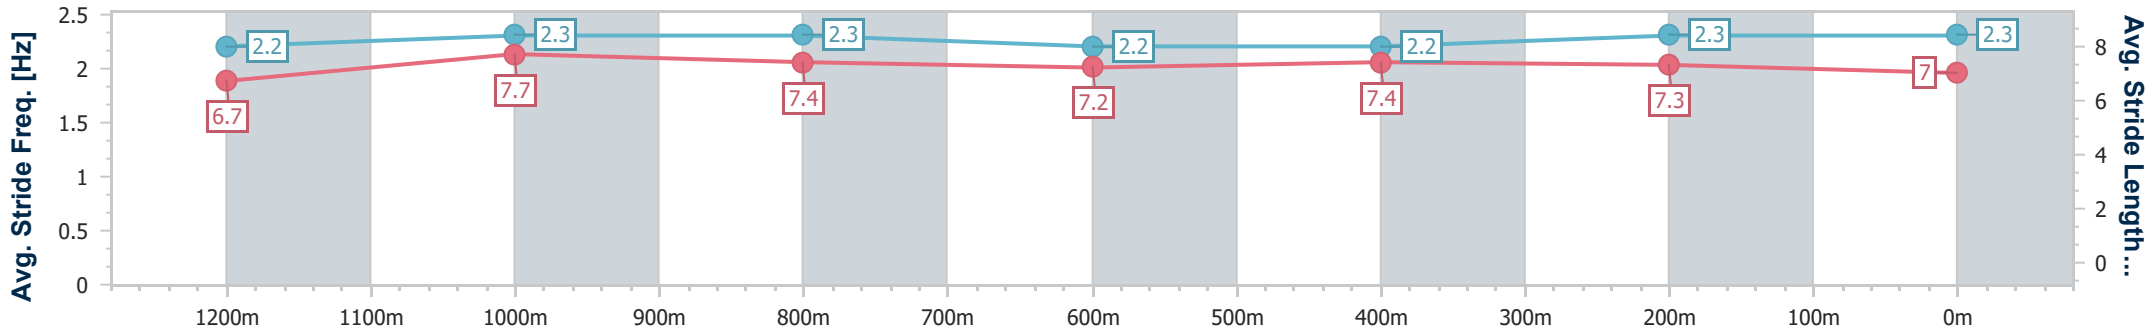

Sunshine Coast QLD Professional  
 Race 7: PARKLANDS TAVERN BENCHMARK 58 Handicap - 1400m

01 January 2023 - 17:09

Track Rating: GOOD ( 4 ), Weather: Fine, Rail Position: 3 METRES  
 ENTIRE COURSE

Section	Overall	1200m	1000m	800m	600m	400m	200m							
Section Times	1:25.95 [7] (0:14.34)	1:11.61 [12] (0:11.51)	1:00.10 [12] (0:11.84)	0:48.26 [11] (0:12.34)	0:35.92 [12] (0:12.21)	0:23.71 [13] (0:11.48)	0:12.23 [9] (0:12.23)							
Average Speed [km/h]	50.2	62.6	61.1	58.7	59.8	62.8	58.9							
Top Speed [km/h]	61.9	62.9	62.3	61.6	61.1	65.4	63.1							
Avg. Dist. to Rail [m]	4.4	2.4	2.0	1.3	2.6	8.0	10.5							
Avg. Stride Freq. [Hz]	2.2	2.3	2.2	2.2	2.2	2.4	2.3							
Avg. Stride Length [m]	6.4	7.7	7.6	7.3	7.4	7.4	7.1							

- [ ] Ranking at each section and finish
- .-.- No data available at this section
- NA No data available

Horse/Jockey Name	D'esprit
Final Rank	8
Fastest Section Time (Section)	0:11.14 (1200m)
Top Speed [km/h] (Section)	67.8 (1200m)
Race State	Finished

Sunshine Coast QLD Professional  
Race 7: PARKLANDS TAVERN BENCHMARK 58 Handicap - 1400m

01 January 2023 - 17:09

Track Rating: GOOD ( 4 ), Weather: Fine, Rail Position: 3 METRES  
ENTIRE COURSE

Section	Overall	1200m	1000m	800m	600m	400m	200m
Section Times	1:25.98 [8] (0:13.53)	1:12.45 [1] (0:11.14)	1:01.31 [1] (0:11.92)	0:49.39 [1] (0:12.59)	0:36.80 [1] (0:12.36)	0:24.44 [1] (0:11.75)	0:12.69 [1] (0:12.69)
Average Speed [km/h]	53.3	64.6	60.7	57.7	58.5	61.4	56.6
Top Speed [km/h]	65.8	67.8	62.7	58.6	60.2	62.8	59.4
Avg. Dist. to Rail [m]	8.3	2.5	2.2	1.5	0.6	3.6	4.8
Avg. Stride Freq. [Hz]	2.2	2.3	2.3	2.2	2.2	2.3	2.3
Avg. Stride Length [m]	6.7	7.7	7.4	7.2	7.4	7.3	7.0