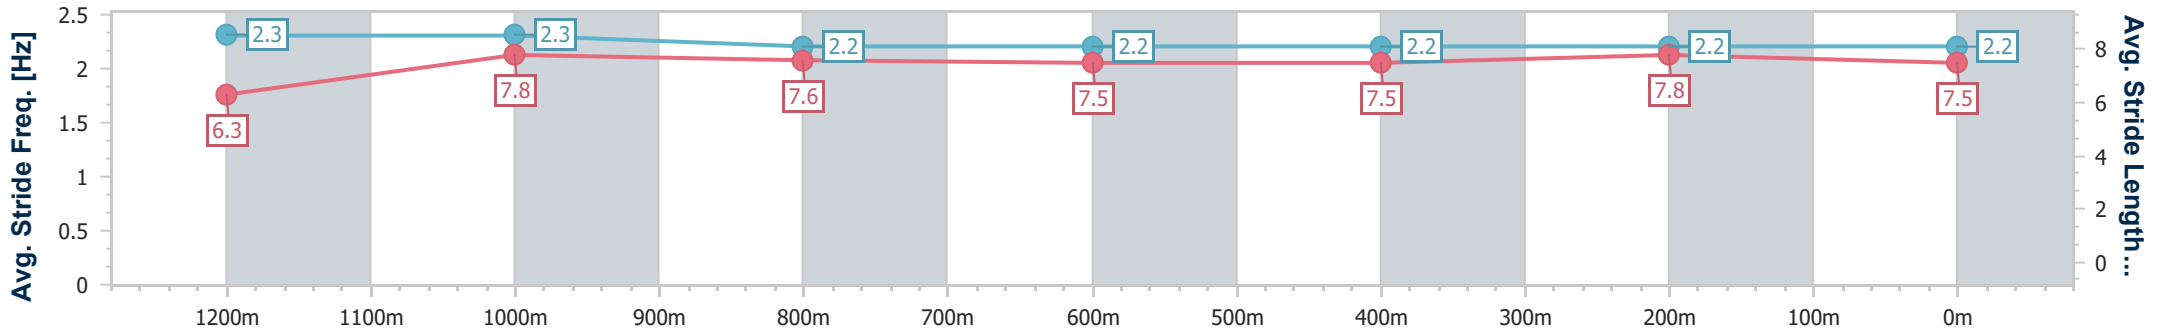

Sunshine Coast QLD Professional  
Race 7: PARKLANDS TAVERN BENCHMARK 58 Handicap - 1400m

01 January 2023 - 17:09

Track Rating: GOOD ( 4 ), Weather: Fine, Rail Position: 3 METRES  
ENTIRE COURSE

Section	Overall	1200m	1000m	800m	600m	400m	200m
Section Times	1:25.98 [8] (0:13.53)	1:12.45 [1] (0:11.14)	1:01.31 [1] (0:11.92)	0:49.39 [1] (0:12.59)	0:36.80 [1] (0:12.36)	0:24.44 [1] (0:11.75)	0:12.69 [1] (0:12.69)
Average Speed [km/h]	53.3	64.6	60.7	57.7	58.5	61.4	56.6
Top Speed [km/h]	65.8	67.8	62.7	58.6	60.2	62.8	59.4
Avg. Dist. to Rail [m]	8.3	2.5	2.2	1.5	0.6	3.6	4.8
Avg. Stride Freq. [Hz]	2.2	2.3	2.3	2.2	2.2	2.3	2.3
Avg. Stride Length [m]	6.7	7.7	7.4	7.2	7.4	7.3	7.0

- [ ] Ranking at each section and finish
- .-.- No data available at this section
- NA No data available

Horse/Jockey Name	Pernell
Final Rank	9
Fastest Section Time (Section)	0:11.46 (1200m)
Top Speed [km/h] (Section)	64.1 (400m)
Race State	Finished

Sunshine Coast QLD Professional  
Race 7: PARKLANDS TAVERN BENCHMARK 58 Handicap - 1400m

01 January 2023 - 17:09

Track Rating: GOOD ( 4 ), Weather: Fine, Rail Position: 3 METRES  
ENTIRE COURSE

Section	Overall	1200m	1000m	800m	600m	400m	200m
Section Times	1:26.07 [9] (0:13.96)	1:12.11 [6] (0:11.46)	1:00.65 [8] (0:12.00)	0:48.65 [9] (0:12.56)	0:36.09 [10] (0:12.31)	0:23.78 [12] (0:11.50)	0:12.28 [10] (0:12.28)
Average Speed [km/h]	51.6	62.9	60.2	58.0	58.7	62.6	58.7
Top Speed [km/h]	62.8	63.6	61.5	60.3	61.5	64.1	61.3
Avg. Dist. to Rail [m]	3.6	1.7	1.6	1.8	0.8	2.5	5.2
Avg. Stride Freq. [Hz]	2.3	2.3	2.2	2.2	2.2	2.2	2.2
Avg. Stride Length [m]	6.3	7.8	7.6	7.5	7.5	7.8	7.5