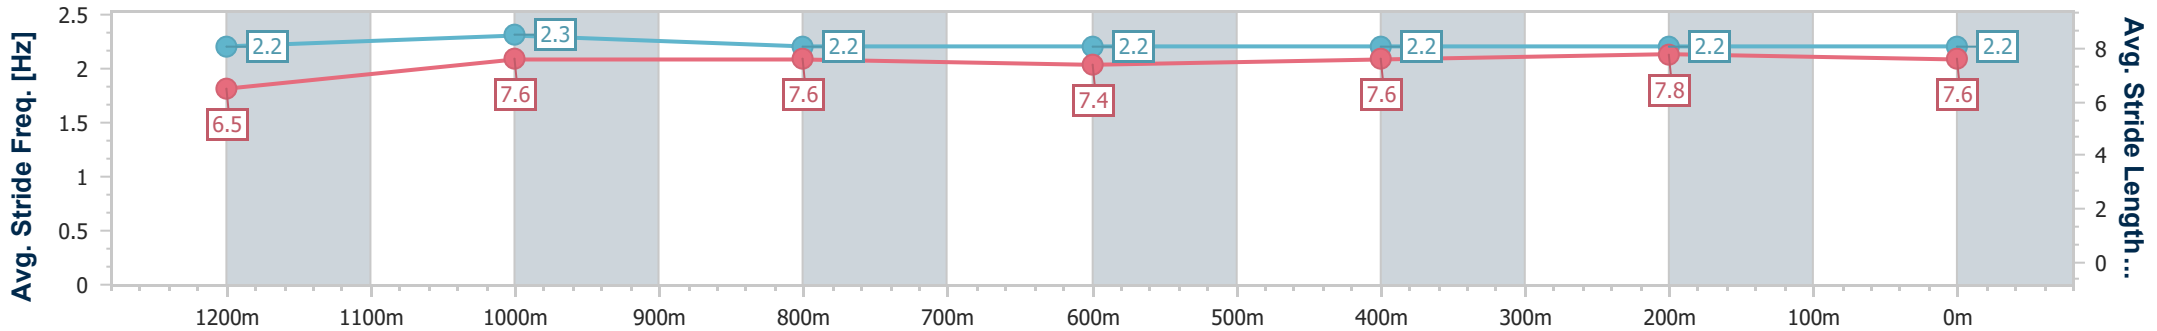

- [ ] Ranking at each section and finish
- .-.- No data available at this section
- NA No data available

Horse/Jockey Name	Gauntlet
Final Rank	5
Fastest Section Time (Section)	0:11.42 (1200m)
Top Speed [km/h] (Section)	64.0 (1200m)
Race State	Finished

Sunshine Coast QLD Professional  
Race 7: PARKLANDS TAVERN BENCHMARK 58 Handicap - 1400m

01 January 2023 - 17:09

Track Rating: GOOD ( 4 ), Weather: Fine, Rail Position: 3 METRES  
ENTIRE COURSE

Section	Overall	1200m	1000m	800m	600m	400m	200m
Section Times	1:25.88 [5] (0:14.07)	1:11.81 [9] (0:11.42)	1:00.39 [9] (0:11.99)	0:48.40 [10] (0:12.50)	0:35.90 [9] (0:12.19)	0:23.71 [8] (0:11.57)	0:12.14 [6] (0:12.14)
Average Speed [km/h]	51.2	63.0	60.5	58.4	59.7	62.2	59.4
Top Speed [km/h]	63.6	64.0	61.5	60.0	61.6	62.7	61.8
Avg. Dist. to Rail [m]	5.4	3.2	2.9	2.2	1.9	5.7	7.3
Avg. Stride Freq. [Hz]	2.2	2.3	2.2	2.2	2.2	2.2	2.2
Avg. Stride Length [m]	6.5	7.6	7.6	7.4	7.6	7.8	7.6