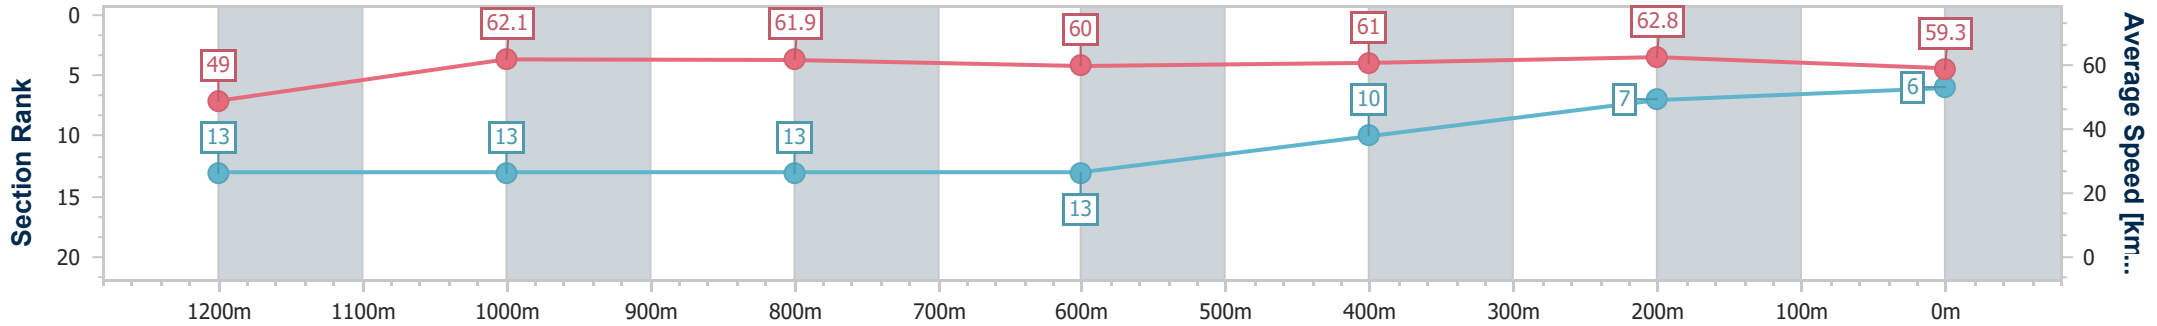

- [ ] Ranking at each section and finish
- .-.- No data available at this section
- NA No data available

Horse/Jockey Name	Jeronimos
Final Rank	6
Fastest Section Time (Section)	0:11.48 (400m)
Top Speed [km/h] (Section)	65.1 (1000m)
Race State	Finished

Sunshine Coast QLD Professional  
 Race 7: PARKLANDS TAVERN BENCHMARK 58 Handicap - 1400m

01 January 2023 - 17:09

Track Rating: GOOD ( 4 ), Weather: Fine, Rail Position: 3 METRES  
 ENTIRE COURSE

Section	Overall	1200m	1000m	800m	600m	400m	200m
Section Times	1:25.92 [6] (0:14.69)	1:11.23 [13] (0:11.60)	0:59.63 [13] (0:11.72)	0:47.91 [13] (0:12.21)	0:35.70 [13] (0:12.08)	0:23.62 [10] (0:11.48)	0:12.14 [7] (0:12.14)
Average Speed [km/h]	49.0	62.1	61.9	60.0	61.0	62.8	59.3
Top Speed [km/h]	61.8	62.9	65.1	61.7	62.3	63.9	62.8
Avg. Dist. to Rail [m]	8.2	3.3	3.0	3.1	4.0	7.5	7.8
Avg. Stride Freq. [Hz]	2.1	2.3	2.2	2.2	2.3	2.3	2.3
Avg. Stride Length [m]	6.3	7.6	7.6	7.5	7.4	7.6	7.3