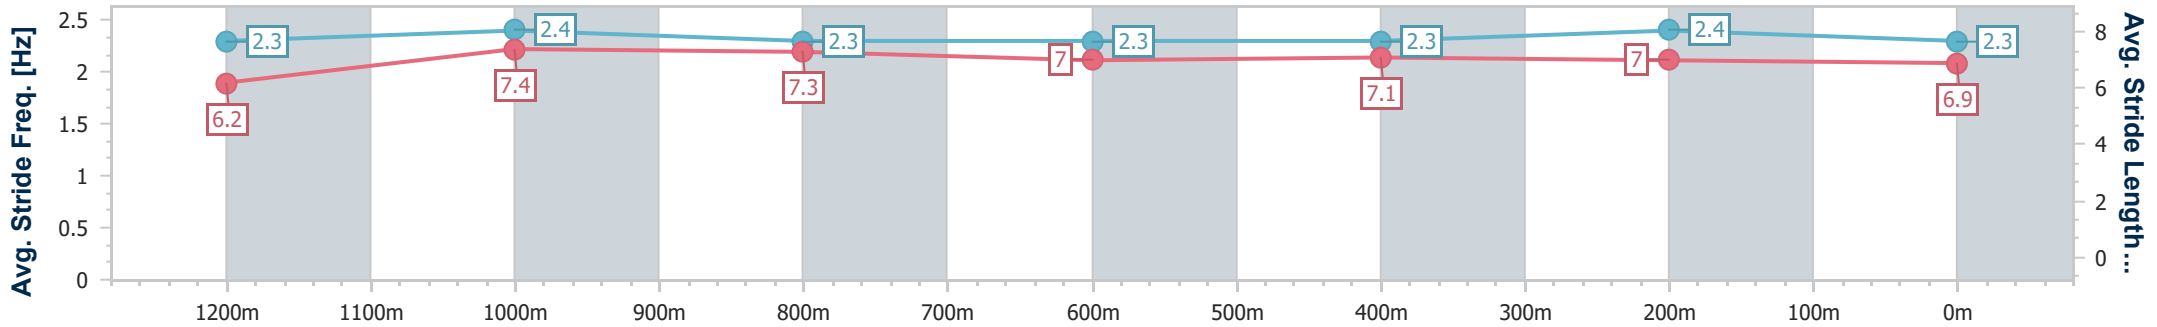

Sunshine Coast QLD Professional  
Race 7: PARKLANDS TAVERN BENCHMARK 58 Handicap - 1400m

01 January 2023 - 17:09

Track Rating: GOOD ( 4 ), Weather: Fine, Rail Position: 3 METRES  
ENTIRE COURSE

Section	Overall	1200m	1000m	800m	600m	400m	200m
Section Times	1:26.07 [9] (0:13.96)	1:12.11 [6] (0:11.46)	1:00.65 [8] (0:12.00)	0:48.65 [9] (0:12.56)	0:36.09 [10] (0:12.31)	0:23.78 [12] (0:11.50)	0:12.28 [10] (0:12.28)
Average Speed [km/h]	51.6	62.9	60.2	58.0	58.7	62.6	58.7
Top Speed [km/h]	62.8	63.6	61.5	60.3	61.5	64.1	61.3
Avg. Dist. to Rail [m]	3.6	1.7	1.6	1.8	0.8	2.5	5.2
Avg. Stride Freq. [Hz]	2.3	2.3	2.2	2.2	2.2	2.2	2.2
Avg. Stride Length [m]	6.3	7.8	7.6	7.5	7.5	7.8	7.5

- [ ] Ranking at each section and finish
- .-.- No data available at this section
- NA No data available

Horse/Jockey Name	Stormtrooper
Final Rank	10
Fastest Section Time (Section)	0:11.20 (1200m)
Top Speed [km/h] (Section)	66.7 (1200m)
Race State	Finished

Sunshine Coast QLD Professional  
 Race 7: PARKLANDS TAVERN BENCHMARK 58 Handicap - 1400m

01 January 2023 - 17:09

Track Rating: GOOD ( 4 ), Weather: Fine, Rail Position: 3 METRES  
 ENTIRE COURSE

Section	Overall	1200m	1000m	800m	600m	400m	200m
Section Times	1:26.64 [10] (0:13.83)	1:12.81 [5] (0:11.20)	1:01.61 [4] (0:11.86)	0:49.75 [4] (0:12.60)	0:37.15 [4] (0:12.33)	0:24.82 [5] (0:12.07)	0:12.75 [11] (0:12.75)
Average Speed [km/h]	52.1	64.3	61.2	58.1	58.9	59.8	56.5
Top Speed [km/h]	66.6	66.7	63.9	59.8	60.7	60.3	59.3
Avg. Dist. to Rail [m]	14.1	5.6	3.7	2.7	1.9	4.2	7.0
Avg. Stride Freq. [Hz]	2.3	2.4	2.3	2.3	2.3	2.4	2.3
Avg. Stride Length [m]	6.2	7.4	7.3	7.0	7.1	7.0	6.9