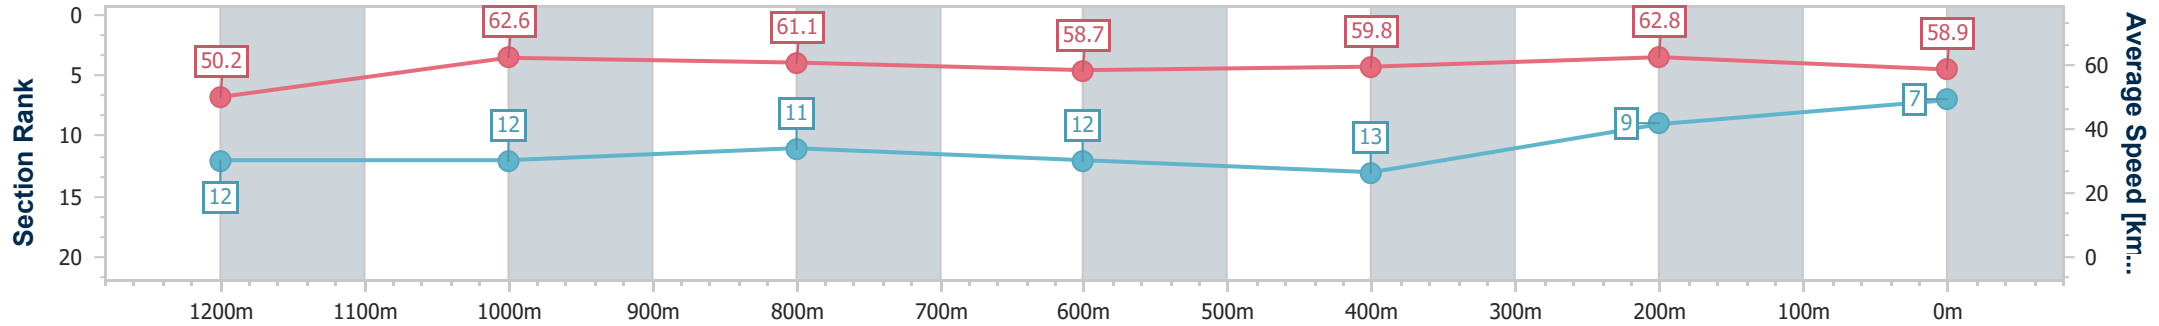

- [ ] Ranking at each section and finish
- .-.- No data available at this section
- NA No data available

Horse/Jockey Name	Sheza Firecracker
Final Rank	7
Fastest Section Time (Section)	0:11.48 (400m)
Top Speed [km/h] (Section)	65.4 (400m)
Race State	Finished

Sunshine Coast QLD Professional  
 Race 7: PARKLANDS TAVERN BENCHMARK 58 Handicap - 1400m

01 January 2023 - 17:09

Track Rating: GOOD ( 4 ), Weather: Fine, Rail Position: 3 METRES  
 ENTIRE COURSE

Section	Overall	1200m	1000m	800m	600m	400m	200m							
Section Times	1:25.95 [7] (0:14.34)	1:11.61 [12] (0:11.51)	1:00.10 [12] (0:11.84)	0:48.26 [11] (0:12.34)	0:35.92 [12] (0:12.21)	0:23.71 [13] (0:11.48)	0:12.23 [9] (0:12.23)							
Average Speed [km/h]	50.2	62.6	61.1	58.7	59.8	62.8	58.9							
Top Speed [km/h]	61.9	62.9	62.3	61.6	61.1	65.4	63.1							
Avg. Dist. to Rail [m]	4.4	2.4	2.0	1.3	2.6	8.0	10.5							
Avg. Stride Freq. [Hz]	2.2	2.3	2.2	2.2	2.2	2.4	2.3							
Avg. Stride Length [m]	6.4	7.7	7.6	7.3	7.4	7.4	7.1							