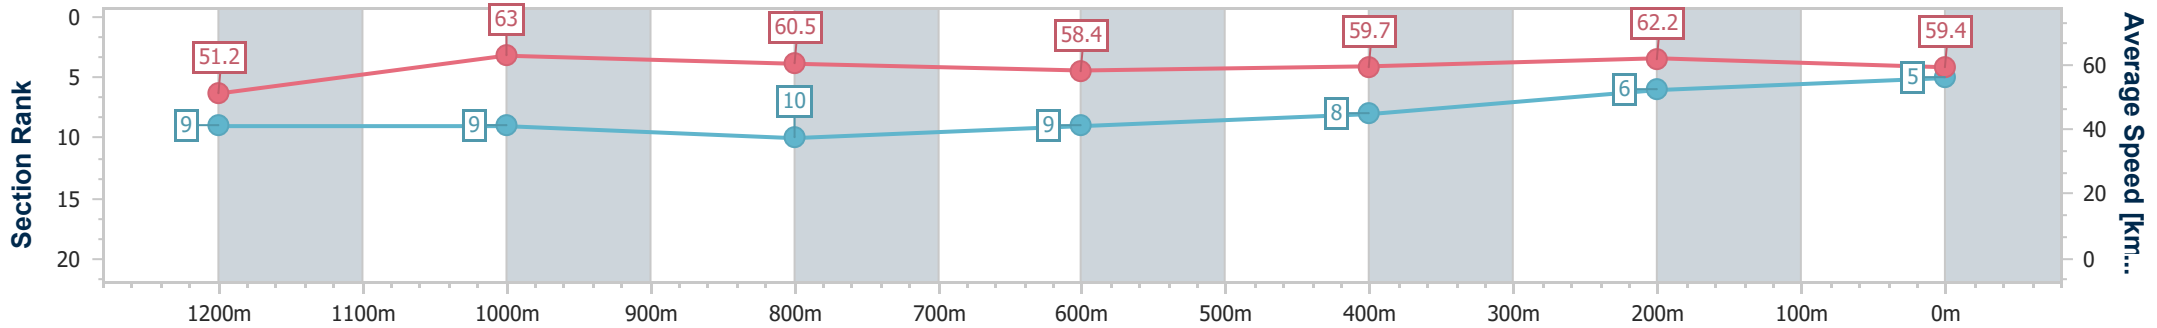

- [ ] Ranking at each section and finish
- .-.- No data available at this section
- NA No data available

Horse/Jockey Name	Gauntlet
Final Rank	5
Fastest Section Time (Section)	0:11.42 (1200m)
Top Speed [km/h] (Section)	64.0 (1200m)
Race State	Finished

Sunshine Coast QLD Professional  
Race 7: PARKLANDS TAVERN BENCHMARK 58 Handicap - 1400m

01 January 2023 - 17:09

Track Rating: GOOD ( 4 ), Weather: Fine, Rail Position: 3 METRES  
ENTIRE COURSE

Section	Overall	1200m	1000m	800m	600m	400m	200m
Section Times	1:25.88 [5] (0:14.07)	1:11.81 [9] (0:11.42)	1:00.39 [9] (0:11.99)	0:48.40 [10] (0:12.50)	0:35.90 [9] (0:12.19)	0:23.71 [8] (0:11.57)	0:12.14 [6] (0:12.14)
Average Speed [km/h]	51.2	63.0	60.5	58.4	59.7	62.2	59.4
Top Speed [km/h]	63.6	64.0	61.5	60.0	61.6	62.7	61.8
Avg. Dist. to Rail [m]	5.4	3.2	2.9	2.2	1.9	5.7	7.3
Avg. Stride Freq. [Hz]	2.2	2.3	2.2	2.2	2.2	2.2	2.2
Avg. Stride Length [m]	6.5	7.6	7.6	7.4	7.6	7.8	7.6