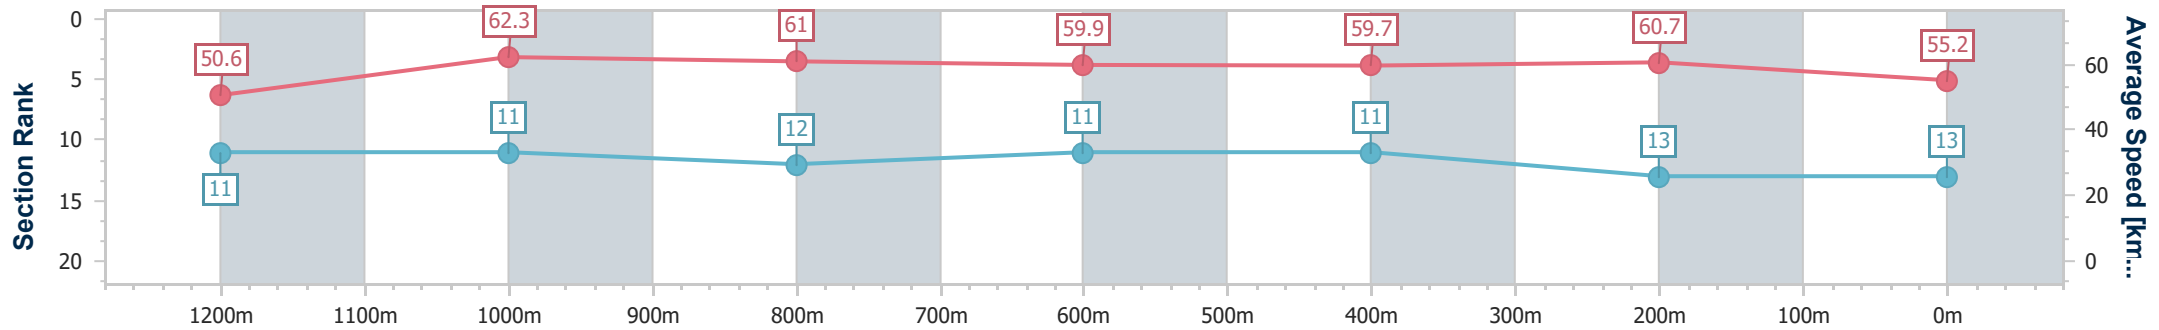

Sunshine Coast QLD Professional  
 Race 7: PARKLANDS TAVERN BENCHMARK 58 Handicap - 1400m

01 January 2023 - 17:09

Track Rating: GOOD ( 4 ), Weather: Fine, Rail Position: 3 METRES  
 ENTIRE COURSE

Section	Overall	1200m	1000m	800m	600m	400m	200m						
Section Times	1:26.87 [12] (0:14.02)	1:12.85 [8] (0:11.29)	1:01.56 [7] (0:11.94)	0:49.62 [7] (0:12.45)	0:37.17 [8] (0:12.42)	0:24.75 [9] (0:11.74)	0:13.01 [12] (0:13.01)						
Average Speed [km/h]	51.4	63.7	60.7	58.4	58.3	61.3	55.4						
Top Speed [km/h]	63.8	65.0	62.0	60.0	60.7	62.5	60.2						
Avg. Dist. to Rail [m]	5.5	2.8	2.3	1.8	1.1	3.7	5.9						
Avg. Stride Freq. [Hz]	2.3	2.4	2.3	2.3	2.3	2.3	2.2						
Avg. Stride Length [m]	6.2	7.5	7.4	7.1	7.1	7.4	7.0						

- [ ] Ranking at each section and finish
- .-.- No data available at this section
- NA No data available

Horse/Jockey Name	Copperchino
Final Rank	13
Fastest Section Time (Section)	0:11.55 (1200m)
Top Speed [km/h] (Section)	63.0 (1200m)
Race State	Finished

Sunshine Coast QLD Professional  
 Race 7: PARKLANDS TAVERN BENCHMARK 58 Handicap - 1400m

01 January 2023 - 17:09

Track Rating: GOOD ( 4 ), Weather: Fine, Rail Position: 3 METRES ENTIRE COURSE

Section	Overall	1200m	1000m	800m	600m	400m	200m
Section Times	1:27.16 [13] (0:14.28)	1:12.88 [11] (0:11.55)	1:01.33 [11] (0:11.89)	0:49.44 [12] (0:12.27)	0:37.17 [11] (0:12.25)	0:24.92 [11] (0:11.87)	0:13.05 [13] (0:13.05)
Average Speed [km/h]	50.6	62.3	61.0	59.9	59.7	60.7	55.2
Top Speed [km/h]	62.8	63.0	62.7	61.0	61.4	62.4	58.8
Avg. Dist. to Rail [m]	11.8	4.2	3.3	3.6	2.5	5.6	8.6
Avg. Stride Freq. [Hz]	2.2	2.3	2.3	2.3	2.3	2.3	2.2
Avg. Stride Length [m]	6.4	7.4	7.3	7.2	7.3	7.3	7.0