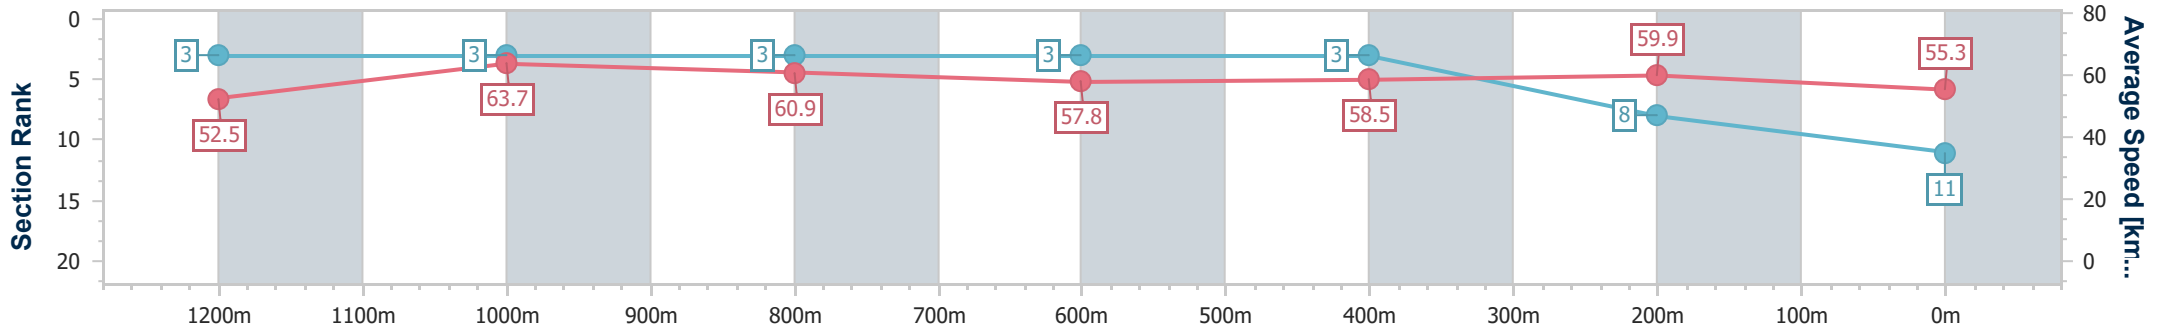

Sunshine Coast QLD Professional  
 Race 7: PARKLANDS TAVERN BENCHMARK 58 Handicap - 1400m

01 January 2023 - 17:09

Track Rating: GOOD ( 4 ), Weather: Fine, Rail Position: 3 METRES  
 ENTIRE COURSE

Section	Overall	1200m	1000m	800m	600m	400m	200m
Section Times	1:26.64 [10] (0:13.83)	1:12.81 [5] (0:11.20)	1:01.61 [4] (0:11.86)	0:49.75 [4] (0:12.60)	0:37.15 [4] (0:12.33)	0:24.82 [5] (0:12.07)	0:12.75 [11] (0:12.75)
Average Speed [km/h]	52.1	64.3	61.2	58.1	58.9	59.8	56.5
Top Speed [km/h]	66.6	66.7	63.9	59.8	60.7	60.3	59.3
Avg. Dist. to Rail [m]	14.1	5.6	3.7	2.7	1.9	4.2	7.0
Avg. Stride Freq. [Hz]	2.3	2.4	2.3	2.3	2.3	2.4	2.3
Avg. Stride Length [m]	6.2	7.4	7.3	7.0	7.1	7.0	6.9

- [ ] Ranking at each section and finish
- .-.- No data available at this section
- NA No data available

Horse/Jockey Name	Vain Fox
Final Rank	11
Fastest Section Time (Section)	0:11.29 (1200m)
Top Speed [km/h] (Section)	67.2 (1200m)
Race State	Finished

Sunshine Coast QLD Professional  
 Race 7: PARKLANDS TAVERN BENCHMARK 58 Handicap - 1400m

01 January 2023 - 17:09

Track Rating: GOOD ( 4 ), Weather: Fine, Rail Position: 3 METRES  
 ENTIRE COURSE

Section	Overall	1200m	1000m	800m	600m	400m	200m
Section Times	1:26.78 [11] (0:13.71)	1:13.07 [3] (0:11.29)	1:01.78 [3] (0:11.88)	0:49.90 [3] (0:12.54)	0:37.36 [3] (0:12.33)	0:25.03 [3] (0:12.02)	0:13.01 [8] (0:13.01)
Average Speed [km/h]	52.5	63.7	60.9	57.8	58.5	59.9	55.3
Top Speed [km/h]	66.7	67.2	63.0	58.9	60.1	60.8	58.6
Avg. Dist. to Rail [m]	7.2	3.2	1.9	1.1	0.3	3.0	5.4
Avg. Stride Freq. [Hz]	2.3	2.3	2.2	2.1	2.2	2.2	2.1
Avg. Stride Length [m]	6.3	7.7	7.6	7.5	7.6	7.6	7.3