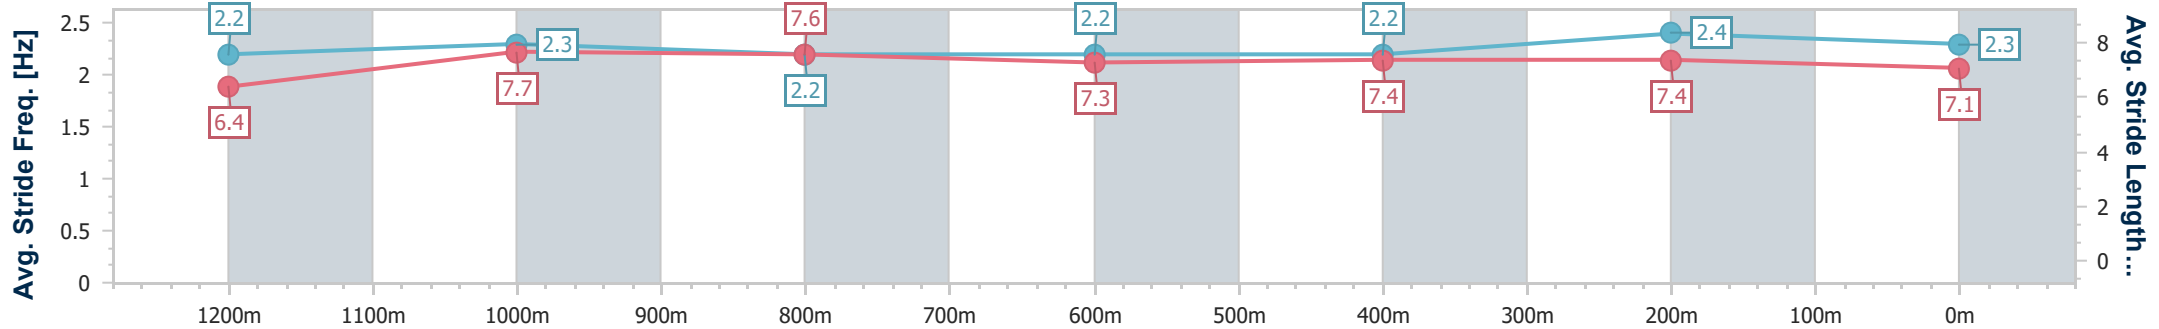

- [ ] Ranking at each section and finish
- .-.- No data available at this section
- NA No data available

Horse/Jockey Name	Sheza Firecracker
Final Rank	7
Fastest Section Time (Section)	0:11.48 (400m)
Top Speed [km/h] (Section)	65.4 (400m)
Race State	Finished

Sunshine Coast QLD Professional  
 Race 7: PARKLANDS TAVERN BENCHMARK 58 Handicap - 1400m

01 January 2023 - 17:09

Track Rating: GOOD ( 4 ), Weather: Fine, Rail Position: 3 METRES  
 ENTIRE COURSE

Section	Overall	1200m	1000m	800m	600m	400m	200m							
Section Times	1:25.95 [7] (0:14.34)	1:11.61 [12] (0:11.51)	1:00.10 [12] (0:11.84)	0:48.26 [11] (0:12.34)	0:35.92 [12] (0:12.21)	0:23.71 [13] (0:11.48)	0:12.23 [9] (0:12.23)							
Average Speed [km/h]	50.2	62.6	61.1	58.7	59.8	62.8	58.9							
Top Speed [km/h]	61.9	62.9	62.3	61.6	61.1	65.4	63.1							
Avg. Dist. to Rail [m]	4.4	2.4	2.0	1.3	2.6	8.0	10.5							
Avg. Stride Freq. [Hz]	2.2	2.3	2.2	2.2	2.2	2.4	2.3							
Avg. Stride Length [m]	6.4	7.7	7.6	7.3	7.4	7.4	7.1							