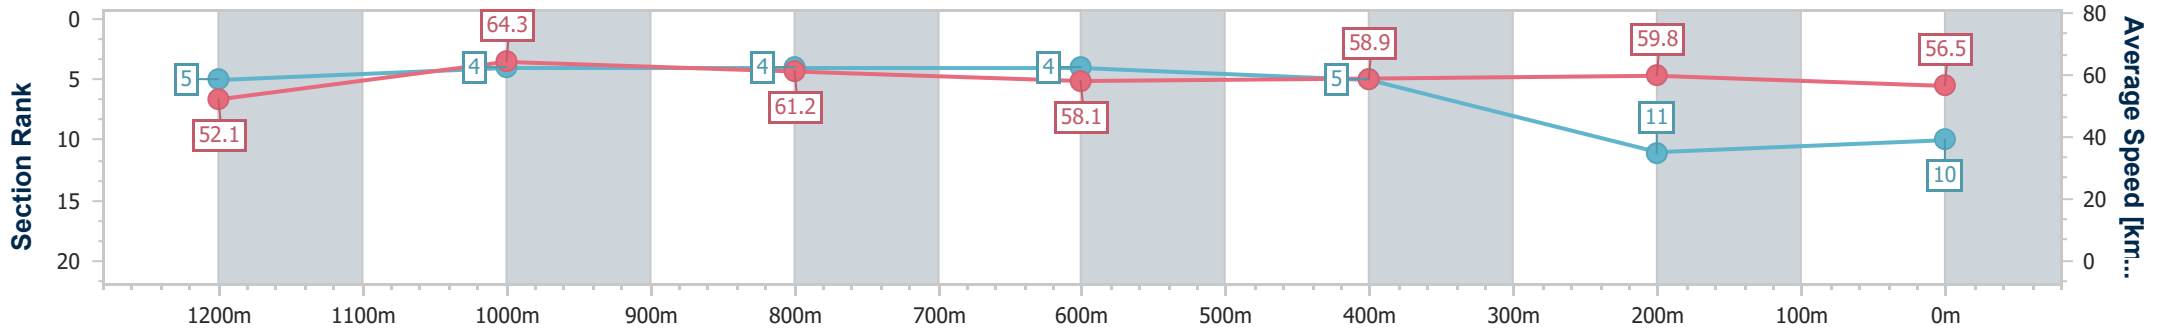

Sunshine Coast QLD Professional  
Race 7: PARKLANDS TAVERN BENCHMARK 58 Handicap - 1400m

01 January 2023 - 17:09

Track Rating: GOOD ( 4 ), Weather: Fine, Rail Position: 3 METRES  
ENTIRE COURSE

Section	Overall	1200m	1000m	800m	600m	400m	200m
Section Times	1:26.07 [9] (0:13.96)	1:12.11 [6] (0:11.46)	1:00.65 [8] (0:12.00)	0:48.65 [9] (0:12.56)	0:36.09 [10] (0:12.31)	0:23.78 [12] (0:11.50)	0:12.28 [10] (0:12.28)
Average Speed [km/h]	51.6	62.9	60.2	58.0	58.7	62.6	58.7
Top Speed [km/h]	62.8	63.6	61.5	60.3	61.5	64.1	61.3
Avg. Dist. to Rail [m]	3.6	1.7	1.6	1.8	0.8	2.5	5.2
Avg. Stride Freq. [Hz]	2.3	2.3	2.2	2.2	2.2	2.2	2.2
Avg. Stride Length [m]	6.3	7.8	7.6	7.5	7.5	7.8	7.5

- [ ] Ranking at each section and finish
- .-.- No data available at this section
- NA No data available

Horse/Jockey Name	Stormtrooper
Final Rank	10
Fastest Section Time (Section)	0:11.20 (1200m)
Top Speed [km/h] (Section)	66.7 (1200m)
Race State	Finished

Sunshine Coast QLD Professional  
 Race 7: PARKLANDS TAVERN BENCHMARK 58 Handicap - 1400m

01 January 2023 - 17:09

Track Rating: GOOD ( 4 ), Weather: Fine, Rail Position: 3 METRES  
 ENTIRE COURSE

Section	Overall	1200m	1000m	800m	600m	400m	200m
Section Times	1:26.64 [10] (0:13.83)	1:12.81 [5] (0:11.20)	1:01.61 [4] (0:11.86)	0:49.75 [4] (0:12.60)	0:37.15 [4] (0:12.33)	0:24.82 [5] (0:12.07)	0:12.75 [11] (0:12.75)
Average Speed [km/h]	52.1	64.3	61.2	58.1	58.9	59.8	56.5
Top Speed [km/h]	66.6	66.7	63.9	59.8	60.7	60.3	59.3
Avg. Dist. to Rail [m]	14.1	5.6	3.7	2.7	1.9	4.2	7.0
Avg. Stride Freq. [Hz]	2.3	2.4	2.3	2.3	2.3	2.4	2.3
Avg. Stride Length [m]	6.2	7.4	7.3	7.0	7.1	7.0	6.9