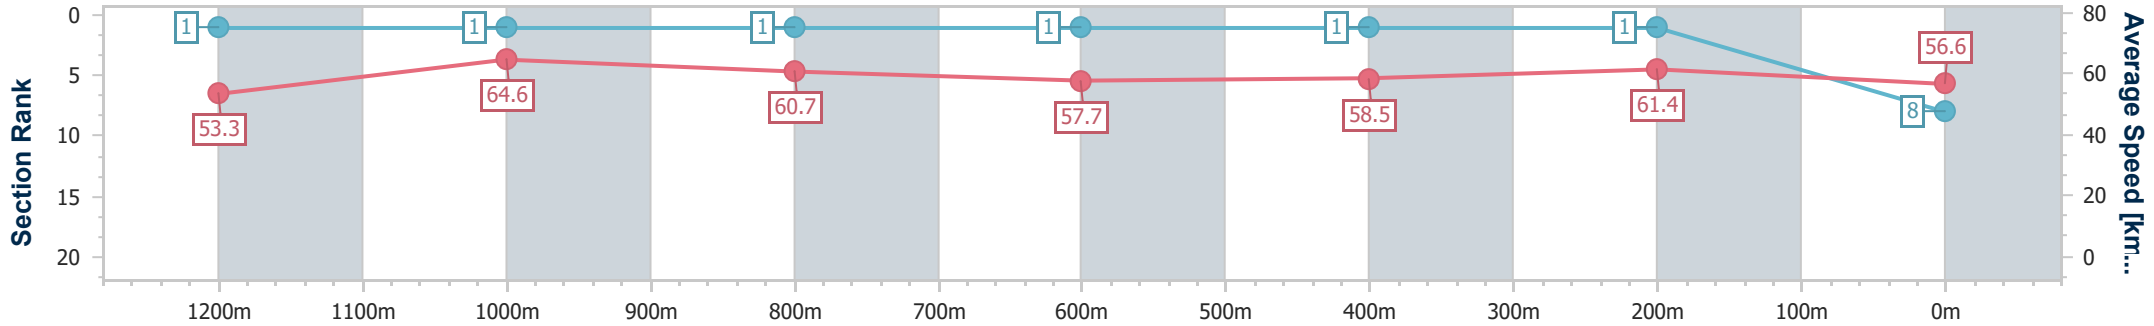

Sunshine Coast QLD Professional  
 Race 7: PARKLANDS TAVERN BENCHMARK 58 Handicap - 1400m

01 January 2023 - 17:09

Track Rating: GOOD ( 4 ), Weather: Fine, Rail Position: 3 METRES  
 ENTIRE COURSE

Section	Overall	1200m	1000m	800m	600m	400m	200m							
Section Times	1:25.95 [7] (0:14.34)	1:11.61 [12] (0:11.51)	1:00.10 [12] (0:11.84)	0:48.26 [11] (0:12.34)	0:35.92 [12] (0:12.21)	0:23.71 [13] (0:11.48)	0:12.23 [9] (0:12.23)							
Average Speed [km/h]	50.2	62.6	61.1	58.7	59.8	62.8	58.9							
Top Speed [km/h]	61.9	62.9	62.3	61.6	61.1	65.4	63.1							
Avg. Dist. to Rail [m]	4.4	2.4	2.0	1.3	2.6	8.0	10.5							
Avg. Stride Freq. [Hz]	2.2	2.3	2.2	2.2	2.2	2.4	2.3							
Avg. Stride Length [m]	6.4	7.7	7.6	7.3	7.4	7.4	7.1							

- [ ] Ranking at each section and finish
- .-.- No data available at this section
- NA No data available

Horse/Jockey Name	D'esprit
Final Rank	8
Fastest Section Time (Section)	0:11.14 (1200m)
Top Speed [km/h] (Section)	67.8 (1200m)
Race State	Finished

Sunshine Coast QLD Professional  
Race 7: PARKLANDS TAVERN BENCHMARK 58 Handicap - 1400m

01 January 2023 - 17:09

Track Rating: GOOD ( 4 ), Weather: Fine, Rail Position: 3 METRES  
ENTIRE COURSE

Section	Overall	1200m	1000m	800m	600m	400m	200m
Section Times	1:25.98 [8] (0:13.53)	1:12.45 [1] (0:11.14)	1:01.31 [1] (0:11.92)	0:49.39 [1] (0:12.59)	0:36.80 [1] (0:12.36)	0:24.44 [1] (0:11.75)	0:12.69 [1] (0:12.69)
Average Speed [km/h]	53.3	64.6	60.7	57.7	58.5	61.4	56.6
Top Speed [km/h]	65.8	67.8	62.7	58.6	60.2	62.8	59.4
Avg. Dist. to Rail [m]	8.3	2.5	2.2	1.5	0.6	3.6	4.8
Avg. Stride Freq. [Hz]	2.2	2.3	2.3	2.2	2.2	2.3	2.3
Avg. Stride Length [m]	6.7	7.7	7.4	7.2	7.4	7.3	7.0