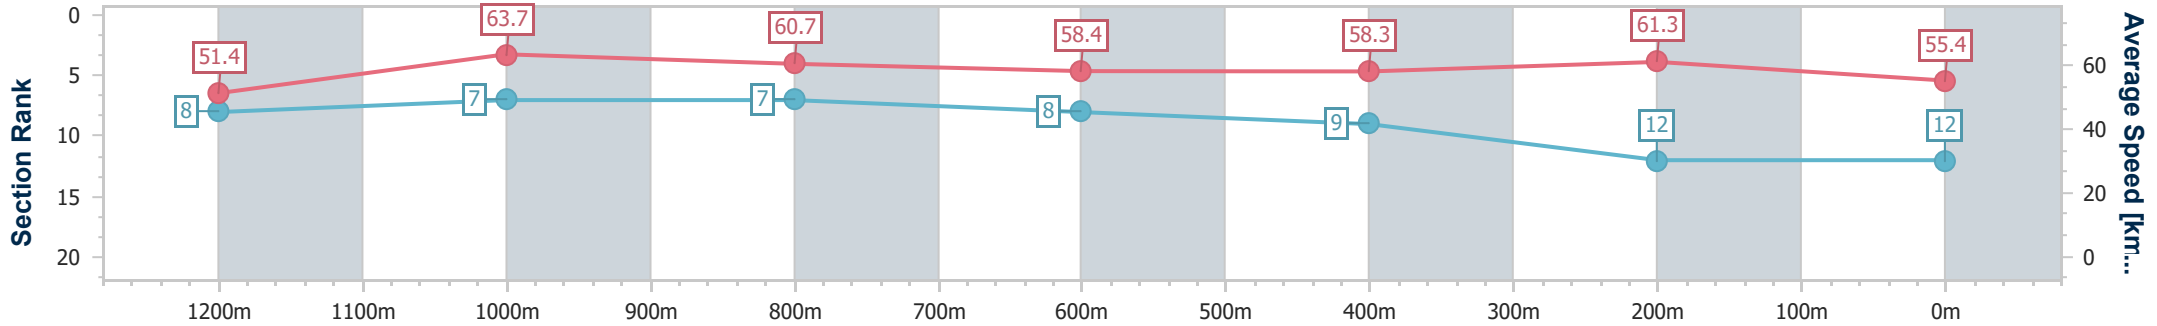

Sunshine Coast QLD Professional  
 Race 7: PARKLANDS TAVERN BENCHMARK 58 Handicap - 1400m

01 January 2023 - 17:09

Track Rating: GOOD ( 4 ), Weather: Fine, Rail Position: 3 METRES  
 ENTIRE COURSE

Section	Overall	1200m	1000m	800m	600m	400m	200m
Section Times	1:26.78 [11] (0:13.71)	1:13.07 [3] (0:11.29)	1:01.78 [3] (0:11.88)	0:49.90 [3] (0:12.54)	0:37.36 [3] (0:12.33)	0:25.03 [3] (0:12.02)	0:13.01 [8] (0:13.01)
Average Speed [km/h]	52.5	63.7	60.9	57.8	58.5	59.9	55.3
Top Speed [km/h]	66.7	67.2	63.0	58.9	60.1	60.8	58.6
Avg. Dist. to Rail [m]	7.2	3.2	1.9	1.1	0.3	3.0	5.4
Avg. Stride Freq. [Hz]	2.3	2.3	2.2	2.1	2.2	2.2	2.1
Avg. Stride Length [m]	6.3	7.7	7.6	7.5	7.6	7.6	7.3

- [ ] Ranking at each section and finish
- .-.- No data available at this section
- NA No data available

Horse/Jockey Name	Archdeacon
Final Rank	12
Fastest Section Time (Section)	0:11.29 (1200m)
Top Speed [km/h] (Section)	65.0 (1200m)
Race State	Finished

Sunshine Coast QLD Professional  
 Race 7: PARKLANDS TAVERN BENCHMARK 58 Handicap - 1400m

01 January 2023 - 17:09

Track Rating: GOOD ( 4 ), Weather: Fine, Rail Position: 3 METRES  
 ENTIRE COURSE

Section	Overall	1200m	1000m	800m	600m	400m	200m						
Section Times	1:26.87 [12] (0:14.02)	1:12.85 [8] (0:11.29)	1:01.56 [7] (0:11.94)	0:49.62 [7] (0:12.45)	0:37.17 [8] (0:12.42)	0:24.75 [9] (0:11.74)	0:13.01 [12] (0:13.01)						
Average Speed [km/h]	51.4	63.7	60.7	58.4	58.3	61.3	55.4						
Top Speed [km/h]	63.8	65.0	62.0	60.0	60.7	62.5	60.2						
Avg. Dist. to Rail [m]	5.5	2.8	2.3	1.8	1.1	3.7	5.9						
Avg. Stride Freq. [Hz]	2.3	2.4	2.3	2.3	2.3	2.3	2.2						
Avg. Stride Length [m]	6.2	7.5	7.4	7.1	7.1	7.4	7.0						