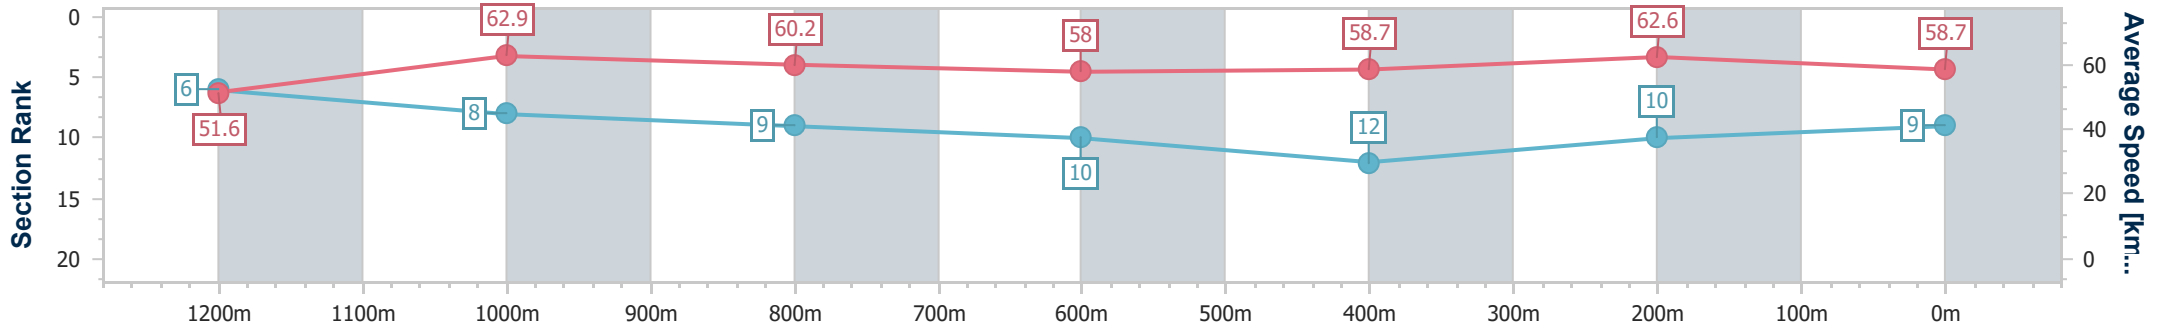

Sunshine Coast QLD Professional  
Race 7: PARKLANDS TAVERN BENCHMARK 58 Handicap - 1400m

01 January 2023 - 17:09

Track Rating: GOOD ( 4 ), Weather: Fine, Rail Position: 3 METRES  
ENTIRE COURSE

Section	Overall	1200m	1000m	800m	600m	400m	200m
Section Times	1:25.98 [8] (0:13.53)	1:12.45 [1] (0:11.14)	1:01.31 [1] (0:11.92)	0:49.39 [1] (0:12.59)	0:36.80 [1] (0:12.36)	0:24.44 [1] (0:11.75)	0:12.69 [1] (0:12.69)
Average Speed [km/h]	53.3	64.6	60.7	57.7	58.5	61.4	56.6
Top Speed [km/h]	65.8	67.8	62.7	58.6	60.2	62.8	59.4
Avg. Dist. to Rail [m]	8.3	2.5	2.2	1.5	0.6	3.6	4.8
Avg. Stride Freq. [Hz]	2.2	2.3	2.3	2.2	2.2	2.3	2.3
Avg. Stride Length [m]	6.7	7.7	7.4	7.2	7.4	7.3	7.0

- [ ] Ranking at each section and finish
- .-.- No data available at this section
- NA No data available

Horse/Jockey Name	Pernell
Final Rank	9
Fastest Section Time (Section)	0:11.46 (1200m)
Top Speed [km/h] (Section)	64.1 (400m)
Race State	Finished

Sunshine Coast QLD Professional  
Race 7: PARKLANDS TAVERN BENCHMARK 58 Handicap - 1400m

01 January 2023 - 17:09

Track Rating: GOOD ( 4 ), Weather: Fine, Rail Position: 3 METRES  
ENTIRE COURSE

Section	Overall	1200m	1000m	800m	600m	400m	200m
Section Times	1:26.07 [9] (0:13.96)	1:12.11 [6] (0:11.46)	1:00.65 [8] (0:12.00)	0:48.65 [9] (0:12.56)	0:36.09 [10] (0:12.31)	0:23.78 [12] (0:11.50)	0:12.28 [10] (0:12.28)
Average Speed [km/h]	51.6	62.9	60.2	58.0	58.7	62.6	58.7
Top Speed [km/h]	62.8	63.6	61.5	60.3	61.5	64.1	61.3
Avg. Dist. to Rail [m]	3.6	1.7	1.6	1.8	0.8	2.5	5.2
Avg. Stride Freq. [Hz]	2.3	2.3	2.2	2.2	2.2	2.2	2.2
Avg. Stride Length [m]	6.3	7.8	7.6	7.5	7.5	7.8	7.5