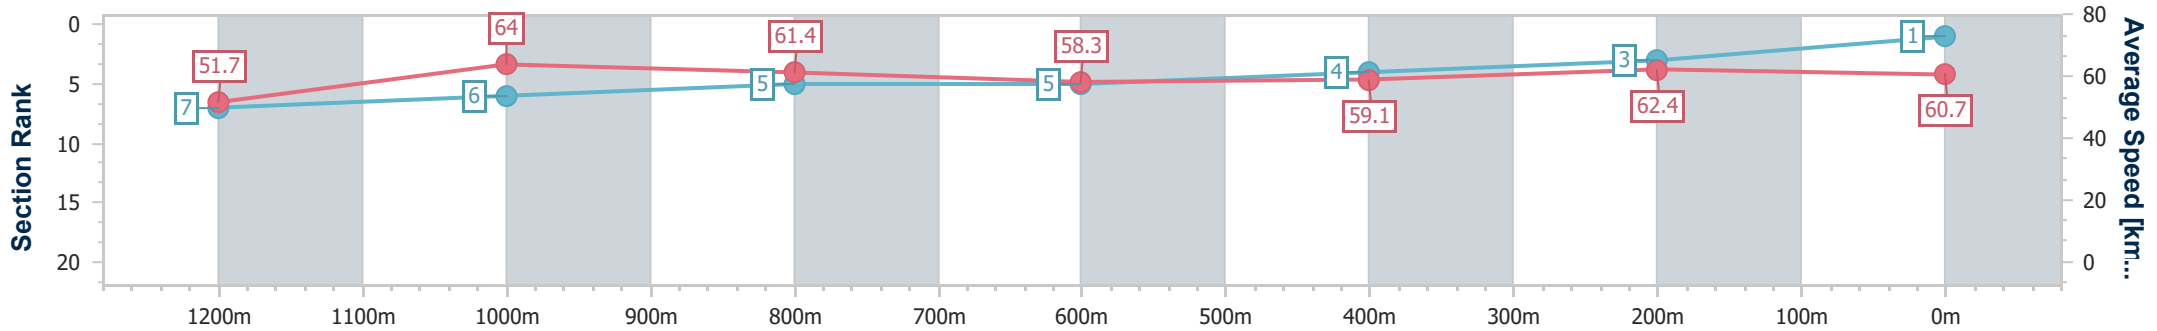

Horse/Jockey Name	The Vowels
Final Rank	1
Fastest Section Time (Section)	0:11.25 (1200m)
Top Speed [km/h] (Section)	65.6 (1200m)
Race State	Finished

Sunshine Coast QLD Professional
Race 7: PARKLANDS TAVERN BENCHMARK 58 Handicap - 1400m

01 January 2023 - 17:09

Track Rating: GOOD (4), Weather: Fine, Rail Position: 3 METRES
ENTIRE COURSE

Section	Overall	1200m	1000m	800m	600m	400m	200m
Section Times	1:25.23 [1] (0:13.97)	1:11.26 [7] (0:11.25)	1:00.01 [6] (0:11.83)	0:48.18 [5] (0:12.53)	0:35.65 [5] (0:12.25)	0:23.40 [4] (0:11.55)	0:11.85 [3] (0:11.85)
Average Speed [km/h]	51.7	64.0	61.4	58.3	59.1	62.4	60.7
Top Speed [km/h]	64.5	65.6	64.7	59.0	61.3	63.1	62.6
Avg. Dist. to Rail [m]	10.9	4.1	3.6	2.4	1.2	3.9	6.2
Avg. Stride Freq. [Hz]	2.2	2.3	2.2	2.2	2.2	2.3	2.2
Avg. Stride Length [m]	6.4	7.6	7.5	7.4	7.6	7.7	7.5

- [ ] Ranking at each section and finish
- -.-.- No data available at this section
- NA No data available