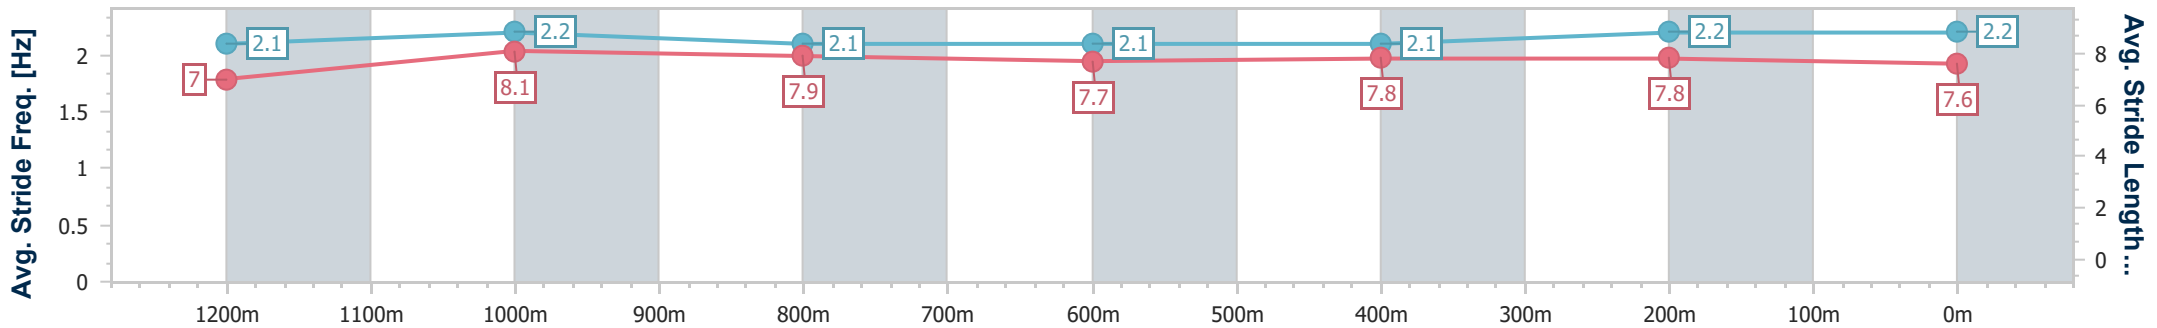

Horse/Jockey Name	Bellicose
Final Rank	4
Fastest Section Time (Section)	0:11.37 (1200m)
Top Speed [km/h] (Section)	64.9 (1200m)
Race State	Finished

Sunshine Coast QLD Professional
Race 7: PARKLANDS TAVERN BENCHMARK 58 Handicap - 1400m

01 January 2023 - 17:09

Track Rating: GOOD (4), Weather: Fine, Rail Position: 3 METRES
ENTIRE COURSE

Section	Overall	1200m	1000m	800m	600m	400m	200m
Section Times	1:25.76 [4] (0:13.80)	1:11.96 [4] (0:11.37)	1:00.59 [5] (0:11.96)	0:48.63 [6] (0:12.57)	0:36.06 [7] (0:12.28)	0:23.78 [7] (0:11.61)	0:12.17 [5] (0:12.17)
Average Speed [km/h]	52.2	63.4	60.5	57.5	58.5	62.0	59.2
Top Speed [km/h]	64.6	64.9	62.2	59.1	60.0	62.9	61.6
Avg. Dist. to Rail [m]	5.9	2.7	2.1	0.9	0.4	0.7	1.6
Avg. Stride Freq. [Hz]	2.1	2.2	2.1	2.1	2.1	2.2	2.2
Avg. Stride Length [m]	7.0	8.1	7.9	7.7	7.8	7.8	7.6

- [ ] Ranking at each section and finish
- -.-.- No data available at this section
- NA No data available