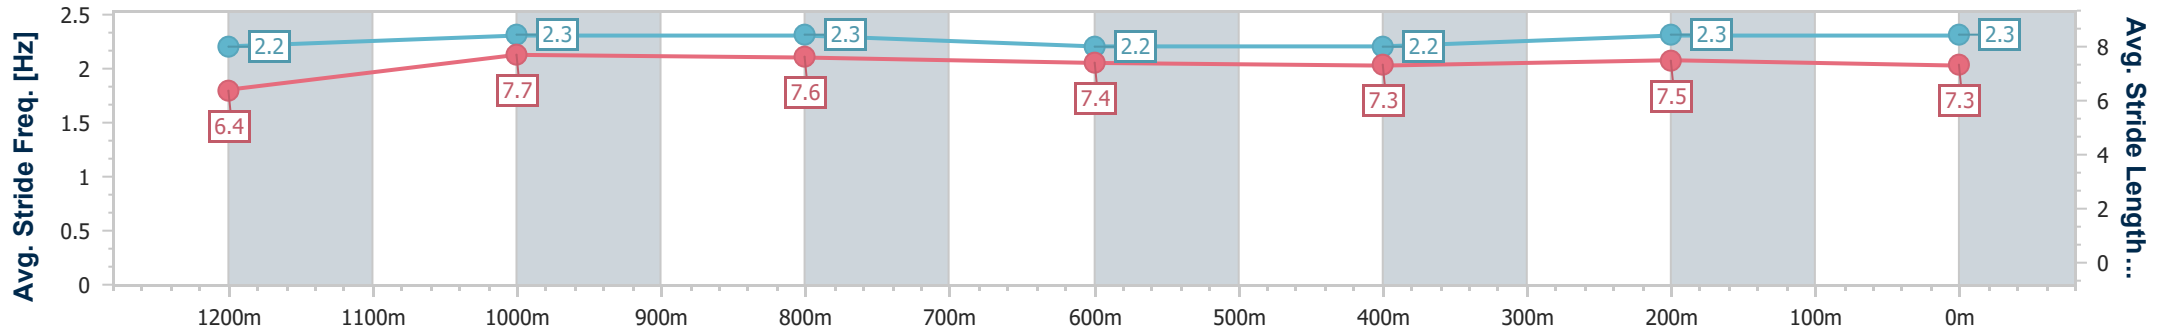

Horse/Jockey Name	Winston Smurfhill
Final Rank	2
Fastest Section Time (Section)	0:11.32 (1200m)
Top Speed [km/h] (Section)	64.4 (1200m)
Race State	Finished

Sunshine Coast QLD Professional
Race 7: PARKLANDS TAVERN BENCHMARK 58 Handicap - 1400m

01 January 2023 - 17:09

Track Rating: GOOD (4), Weather: Fine, Rail Position: 3 METRES
ENTIRE COURSE

Section	Overall	1200m	1000m	800m	600m	400m	200m
Section Times	1:25.57 [2] (0:14.27)	1:11.30 [10] (0:11.32)	0:59.98 [10] (0:11.83)	0:48.15 [8] (0:12.22)	0:35.93 [6] (0:12.26)	0:23.67 [6] (0:11.50)	0:12.17 [4] (0:12.17)
Average Speed [km/h]	50.5	63.6	61.4	59.5	59.4	62.6	59.1
Top Speed [km/h]	62.5	64.4	62.6	60.5	62.3	63.1	62.4
Avg. Dist. to Rail [m]	8.2	3.4	3.1	1.7	2.0	6.0	7.0
Avg. Stride Freq. [Hz]	2.2	2.3	2.3	2.2	2.2	2.3	2.3
Avg. Stride Length [m]	6.4	7.7	7.6	7.4	7.3	7.5	7.3

- [ ] Ranking at each section and finish
- -.-.- No data available at this section
- NA No data available