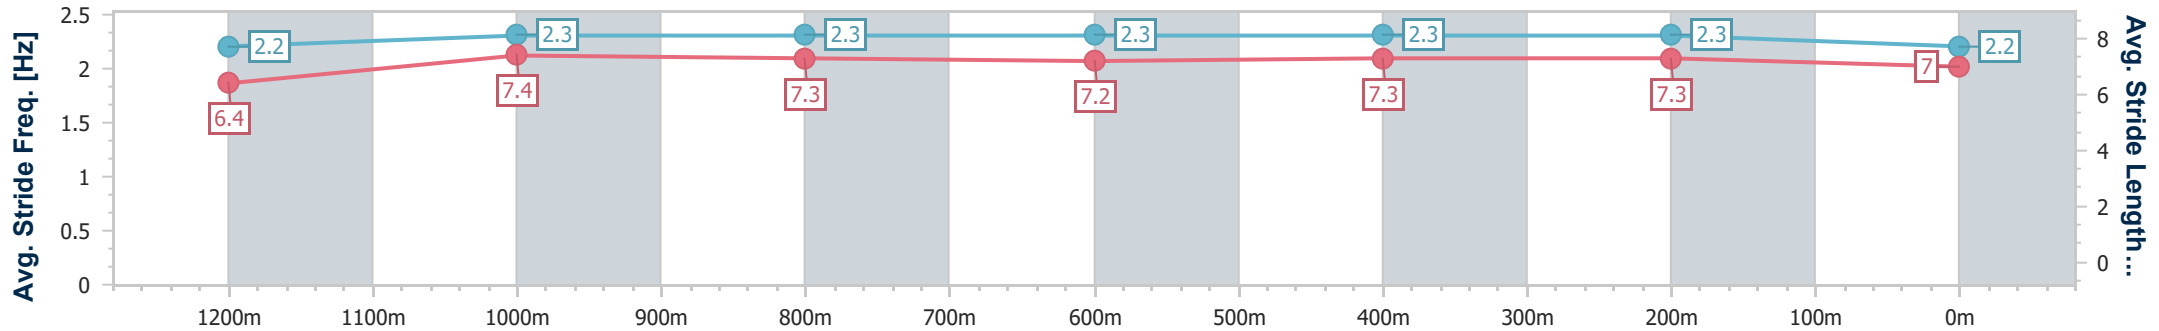

Sunshine Coast QLD Professional  
 Race 7: PARKLANDS TAVERN BENCHMARK 58 Handicap - 1400m

01 January 2023 - 17:09

Track Rating: GOOD ( 4 ), Weather: Fine, Rail Position: 3 METRES  
 ENTIRE COURSE

Section	Overall	1200m	1000m	800m	600m	400m	200m						
Section Times	1:26.87 [12] (0:14.02)	1:12.85 [8] (0:11.29)	1:01.56 [7] (0:11.94)	0:49.62 [7] (0:12.45)	0:37.17 [8] (0:12.42)	0:24.75 [9] (0:11.74)	0:13.01 [12] (0:13.01)						
Average Speed [km/h]	51.4	63.7	60.7	58.4	58.3	61.3	55.4						
Top Speed [km/h]	63.8	65.0	62.0	60.0	60.7	62.5	60.2						
Avg. Dist. to Rail [m]	5.5	2.8	2.3	1.8	1.1	3.7	5.9						
Avg. Stride Freq. [Hz]	2.3	2.4	2.3	2.3	2.3	2.3	2.2						
Avg. Stride Length [m]	6.2	7.5	7.4	7.1	7.1	7.4	7.0						

- [ ] Ranking at each section and finish
- .-.- No data available at this section
- NA No data available

Horse/Jockey Name	Copperchino
Final Rank	13
Fastest Section Time (Section)	0:11.55 (1200m)
Top Speed [km/h] (Section)	63.0 (1200m)
Race State	Finished

Sunshine Coast QLD Professional  
 Race 7: PARKLANDS TAVERN BENCHMARK 58 Handicap - 1400m

01 January 2023 - 17:09

Track Rating: GOOD ( 4 ), Weather: Fine, Rail Position: 3 METRES ENTIRE COURSE

Section	Overall	1200m	1000m	800m	600m	400m	200m
Section Times	1:27.16 [13] (0:14.28)	1:12.88 [11] (0:11.55)	1:01.33 [11] (0:11.89)	0:49.44 [12] (0:12.27)	0:37.17 [11] (0:12.25)	0:24.92 [11] (0:11.87)	0:13.05 [13] (0:13.05)
Average Speed [km/h]	50.6	62.3	61.0	59.9	59.7	60.7	55.2
Top Speed [km/h]	62.8	63.0	62.7	61.0	61.4	62.4	58.8
Avg. Dist. to Rail [m]	11.8	4.2	3.3	3.6	2.5	5.6	8.6
Avg. Stride Freq. [Hz]	2.2	2.3	2.3	2.3	2.3	2.3	2.2
Avg. Stride Length [m]	6.4	7.4	7.3	7.2	7.3	7.3	7.0