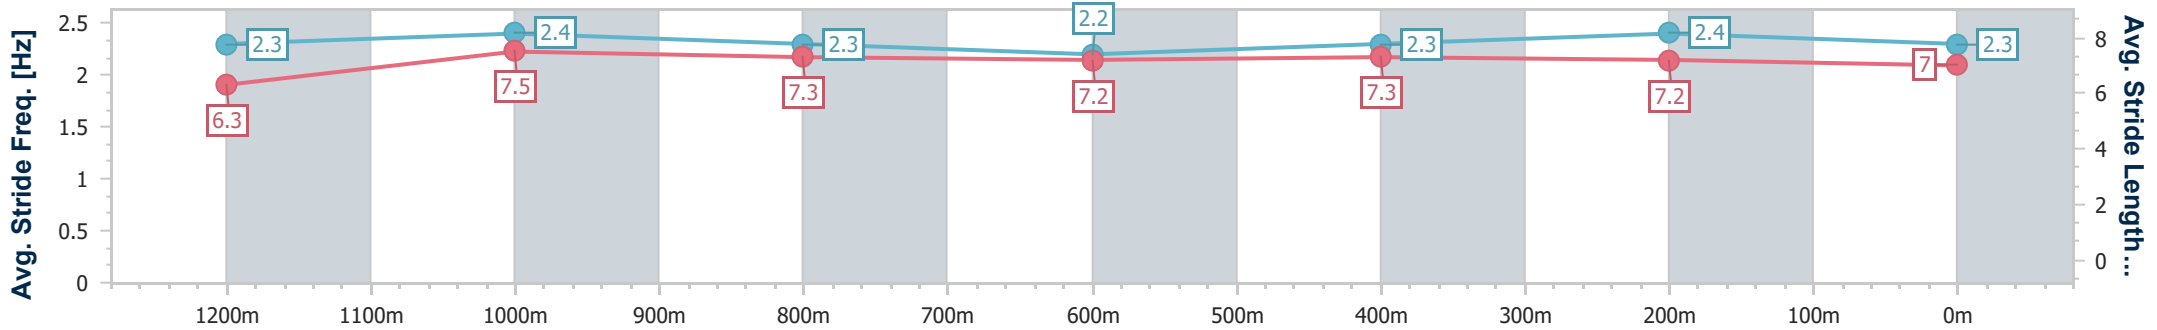

Horse/Jockey Name	Last Royal
Final Rank	3
Fastest Section Time (Section)	0:11.12 (1200m)
Top Speed [km/h] (Section)	66.4 (1200m)
Race State	Finished

Sunshine Coast QLD Professional
Race 7: PARKLANDS TAVERN BENCHMARK 58 Handicap - 1400m

01 January 2023 - 17:09

Track Rating: GOOD (4), Weather: Fine, Rail Position: 3 METRES
ENTIRE COURSE

Section	Overall	1200m	1000m	800m	600m	400m	200m
Section Times	1:25.67 [3] (0:13.61)	1:12.06 [2] (0:11.12)	1:00.94 [2] (0:11.97)	0:48.97 [2] (0:12.59)	0:36.38 [2] (0:12.30)	0:24.08 [2] (0:11.69)	0:12.39 [2] (0:12.39)
Average Speed [km/h]	52.9	64.8	60.6	58.1	59.2	61.6	58.2
Top Speed [km/h]	65.1	66.4	61.9	59.8	60.6	63.0	60.9
Avg. Dist. to Rail [m]	10.1	4.7	3.2	2.6	1.9	3.7	4.8
Avg. Stride Freq. [Hz]	2.3	2.4	2.3	2.2	2.3	2.4	2.3
Avg. Stride Length [m]	6.3	7.5	7.3	7.2	7.3	7.2	7.0

- [ ] Ranking at each section and finish
- -.-.- No data available at this section
- NA No data available