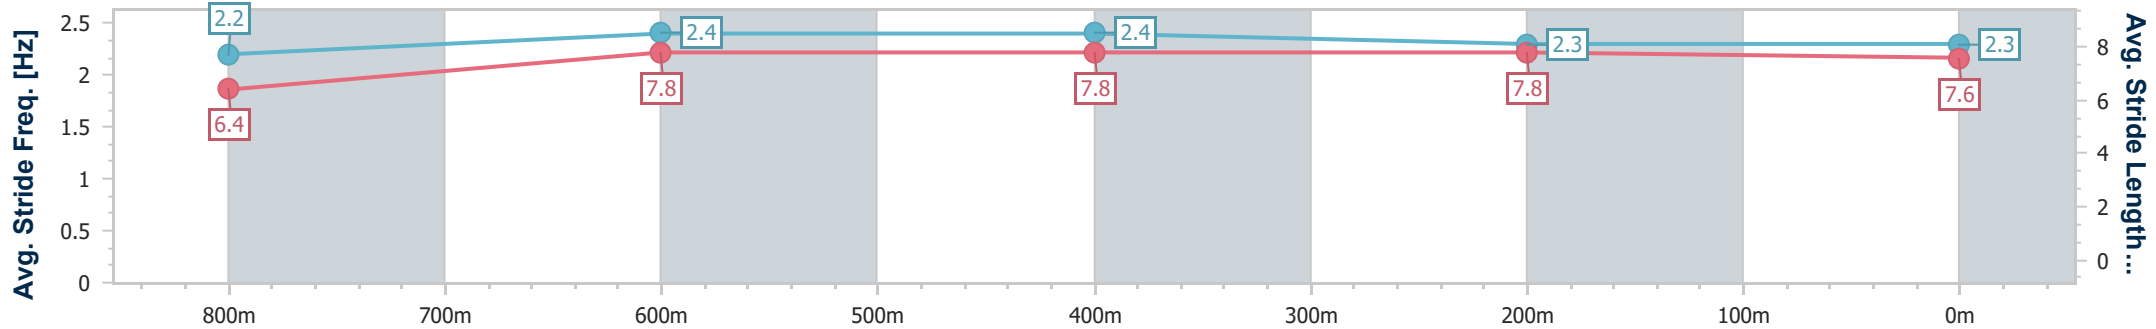

Horse/Jockey Name	Possover
Final Rank	6
Fastest Section Time (Section)	0:10.97 (800m)
Top Speed [km/h] (Section)	67.0 (800m)
Race State	Finished

Sunshine Coast QLD Professional
Race 5: WIMMERS PREMIUM SOFT DRINKS Fillies and Mares
Class 1 Handicap - 1000m

01 January 2023 - 15:48

Track Rating: GOOD (4), Weather: Fine, Rail Position: 3 METRES
ENTIRE COURSE

Section	Overall	800m	600m	400m	200m
Section Times	0:58.80 [6] (0:13.97)	0:44.83 [8] (0:10.97)	0:33.86 [9] (0:11.20)	0:22.66 [10] (0:11.07)	0:11.59 [10] (0:11.59)
Average Speed [km/h]	51.5	66.4	65.6	65.1	62.1
Top Speed [km/h]	66.0	67.0	66.0	65.7	64.3
Avg. Dist. to Rail [m]	7.6	3.1	3.5	6.2	8.8
Avg. Stride Freq. [Hz]	2.2	2.4	2.4	2.3	2.3
Avg. Stride Length [m]	6.4	7.8	7.8	7.8	7.6

- [ ] Ranking at each section and finish
- -.-.- No data available at this section
- NA No data available