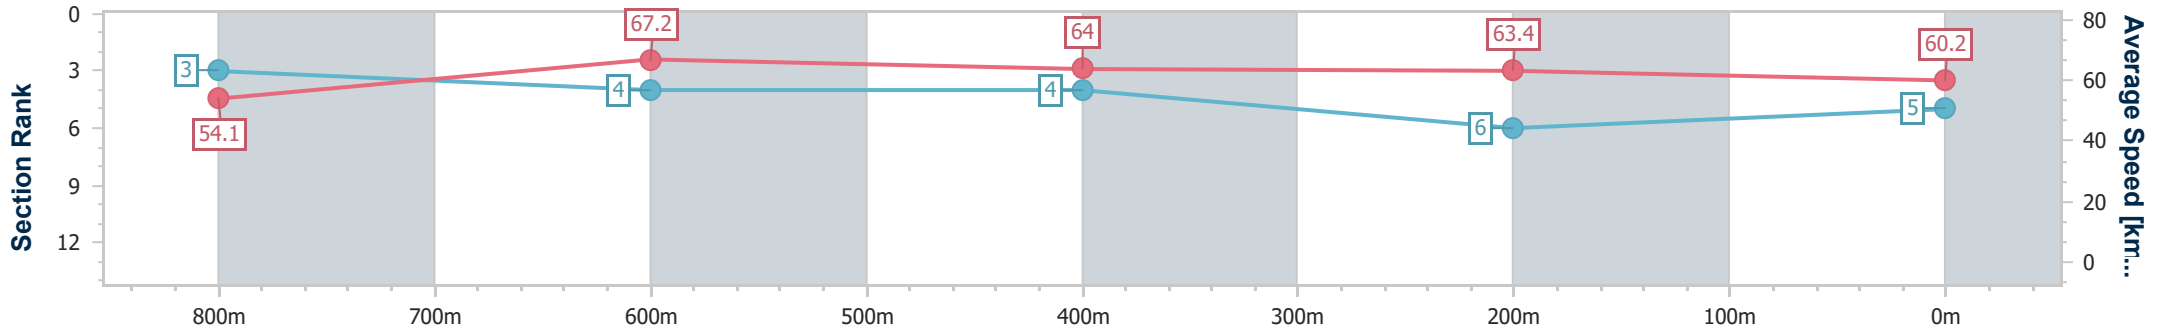

Horse/Jockey Name	Scream Queen
Final Rank	5
Fastest Section Time (Section)	0:10.77 (800m)
Top Speed [km/h] (Section)	69.0 (800m)
Race State	Finished

Sunshine Coast QLD Professional
Race 5: WIMMERS PREMIUM SOFT DRINKS Fillies and Mares
Class 1 Handicap - 1000m

01 January 2023 - 15:48

Track Rating: GOOD (4), Weather: Fine, Rail Position: 3 METRES
ENTIRE COURSE

Section	Overall	800m	600m	400m	200m
Section Times	0:58.67 [5] (0:13.32)	0:45.35 [3] (0:10.77)	0:34.58 [4] (0:11.24)	0:23.34 [4] (0:11.36)	0:11.98 [6] (0:11.98)
Average Speed [km/h]	54.1	67.2	64.0	63.4	60.2
Top Speed [km/h]	68.9	69.0	65.6	65.2	62.1
Avg. Dist. to Rail [m]	5.7	1.5	0.4	3.3	6.8
Avg. Stride Freq. [Hz]	2.4	2.5	2.4	2.4	2.3
Avg. Stride Length [m]	6.1	7.5	7.3	7.3	7.2

- [ ] Ranking at each section and finish
- -.-.- No data available at this section
- NA No data available