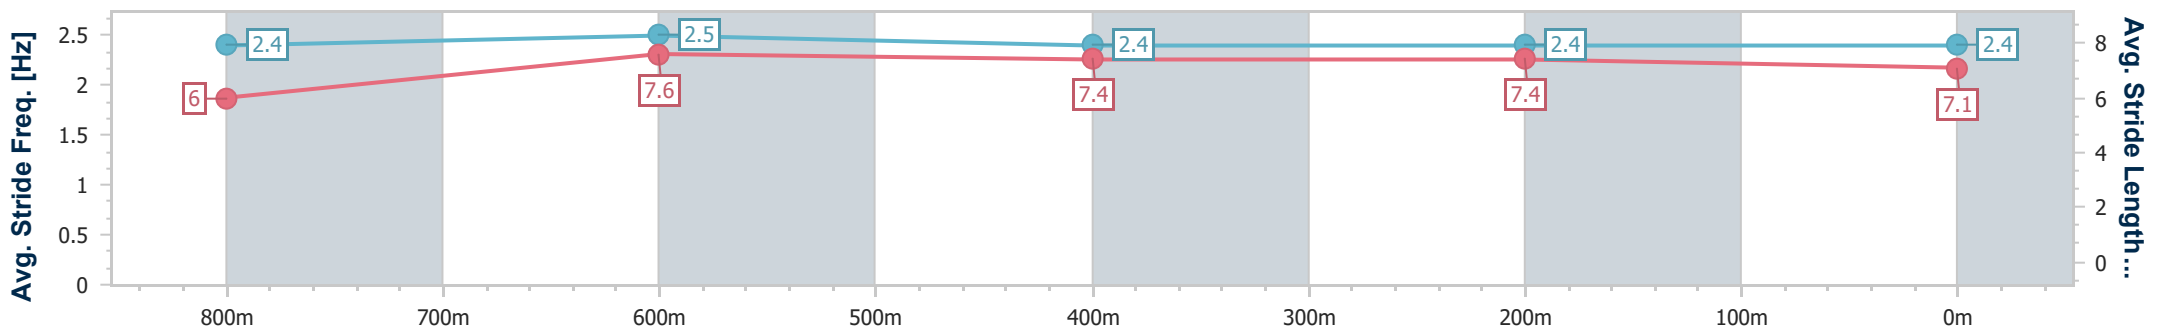

Horse/Jockey Name	Sizzling Gal
Final Rank	7
Fastest Section Time (Section)	0:10.69 (800m)
Top Speed [km/h] (Section)	68.9 (800m)
Race State	Finished

Sunshine Coast QLD Professional
Race 5: WIMMERS PREMIUM SOFT DRINKS Fillies and Mares
Class 1 Handicap - 1000m

01 January 2023 - 15:48

Track Rating: GOOD (4), Weather: Fine, Rail Position: 3 METRES
ENTIRE COURSE

Section	Overall	800m	600m	400m	200m
Section Times	0:58.95 [7] (0:14.00)	0:44.95 [9] (0:10.69)	0:34.26 [7] (0:11.14)	0:23.12 [7] (0:11.13)	0:11.99 [8] (0:11.99)
Average Speed [km/h]	51.4	67.5	64.9	64.6	60.1
Top Speed [km/h]	67.4	68.9	67.7	66.4	64.8
Avg. Dist. to Rail [m]	5.0	1.3	0.6	3.6	5.8
Avg. Stride Freq. [Hz]	2.4	2.5	2.4	2.4	2.4
Avg. Stride Length [m]	6.0	7.6	7.4	7.4	7.1

- [ ] Ranking at each section and finish
- -.-.- No data available at this section
- NA No data available