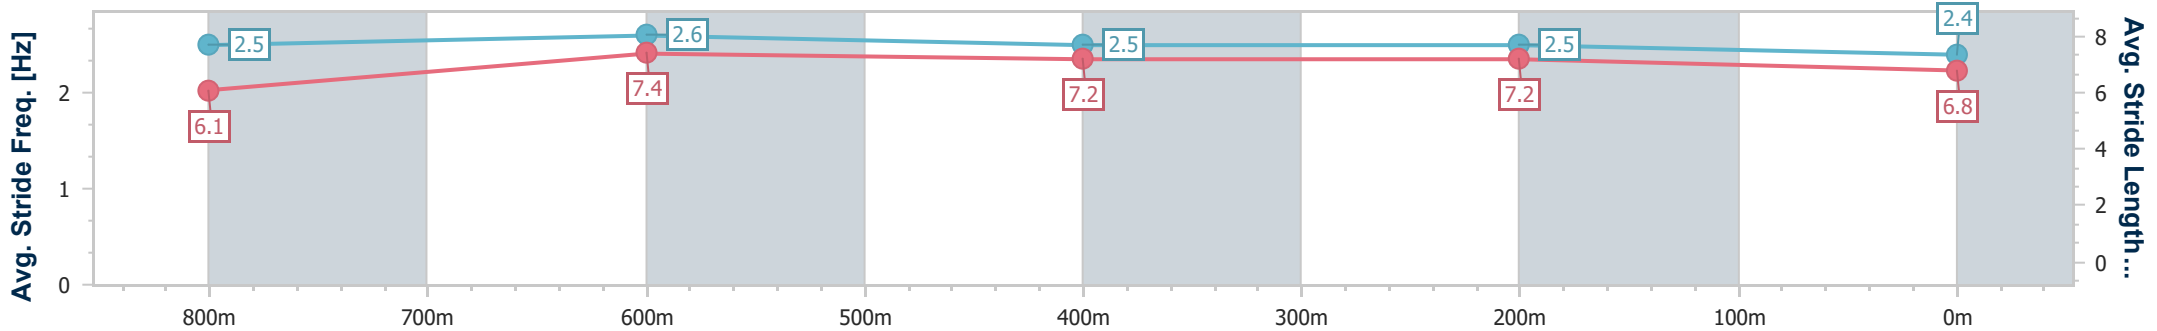

Horse/Jockey Name	Love Class
Final Rank	10
Fastest Section Time (Section)	0:10.70 (800m)
Top Speed [km/h] (Section)	69.3 (800m)
Race State	Finished

Sunshine Coast QLD Professional
Race 5: WIMMERS PREMIUM SOFT DRINKS Fillies and Mares
Class 1 Handicap - 1000m

01 January 2023 - 15:48

Track Rating: GOOD (4), Weather: Fine, Rail Position: 3 METRES
ENTIRE COURSE

Section	Overall	800m	600m	400m	200m
Section Times	0:59.19 [10] (0:13.42)	0:45.77 [4] (0:10.70)	0:35.07 [3] (0:11.38)	0:23.69 [3] (0:11.31)	0:12.38 [4] (0:12.38)
Average Speed [km/h]	53.7	68.0	64.6	63.7	58.1
Top Speed [km/h]	68.2	69.3	65.4	65.5	61.6
Avg. Dist. to Rail [m]	9.4	2.6	3.6	7.1	7.7
Avg. Stride Freq. [Hz]	2.5	2.6	2.5	2.5	2.4
Avg. Stride Length [m]	6.1	7.4	7.2	7.2	6.8

- [ ] Ranking at each section and finish
- -.-.- No data available at this section
- NA No data available