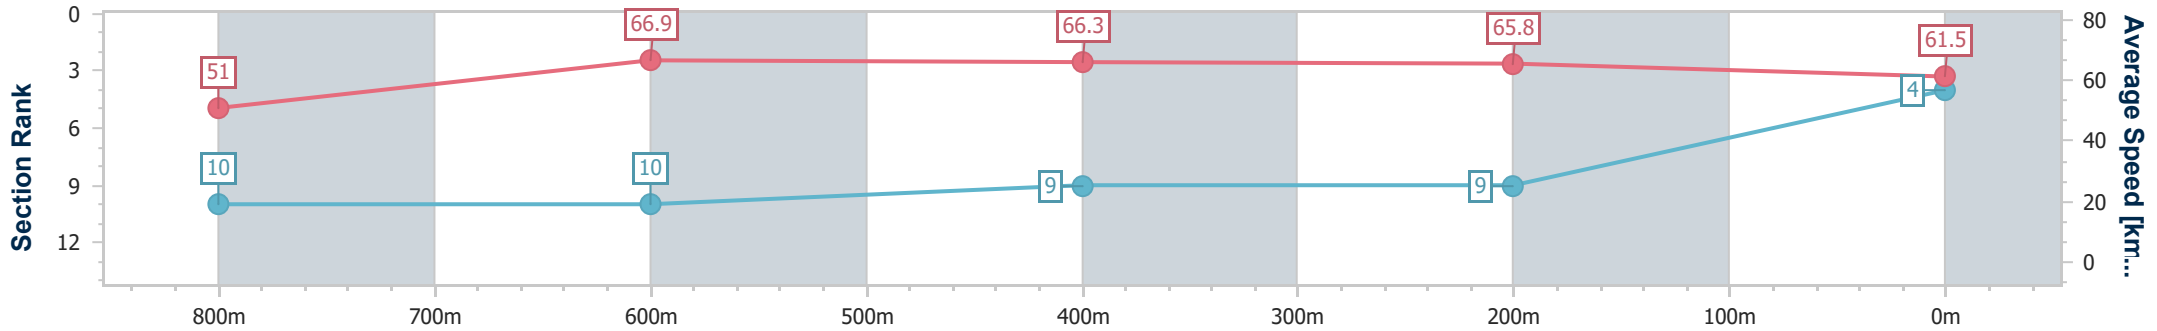

Horse/Jockey Name	Milagro
Final Rank	4
Fastest Section Time (Section)	0:10.83 (800m)
Top Speed [km/h] (Section)	68.2 (800m)
Race State	Finished

Sunshine Coast QLD Professional
Race 5: WIMMERS PREMIUM SOFT DRINKS Fillies and Mares
Class 1 Handicap - 1000m

01 January 2023 - 15:48

Track Rating: GOOD (4), Weather: Fine, Rail Position: 3 METRES
ENTIRE COURSE

Section	Overall	800m	600m	400m	200m
Section Times	0:58.61 [4] (0:14.15)	0:44.46 [10] (0:10.83)	0:33.63 [10] (0:10.99)	0:22.64 [9] (0:10.94)	0:11.70 [9] (0:11.70)
Average Speed [km/h]	51.0	66.9	66.3	65.8	61.5
Top Speed [km/h]	65.1	68.2	67.0	66.8	65.6
Avg. Dist. to Rail [m]	8.0	1.9	1.9	3.2	5.3
Avg. Stride Freq. [Hz]	2.2	2.4	2.4	2.4	2.4
Avg. Stride Length [m]	6.3	7.6	7.5	7.5	7.2

- [ ] Ranking at each section and finish
- -.-.- No data available at this section
- NA No data available