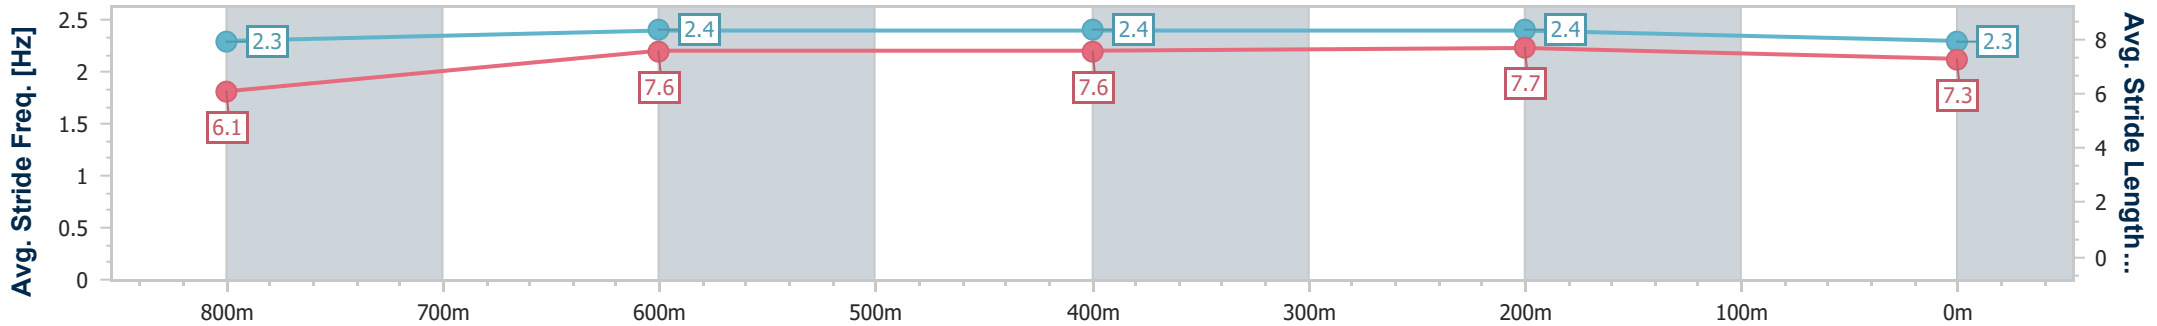

Horse/Jockey Name	Amber Blonde
Final Rank	9
Fastest Section Time (Section)	0:10.91 (400m)
Top Speed [km/h] (Section)	67.6 (800m)
Race State	Finished

Sunshine Coast QLD Professional
Race 5: WIMMERS PREMIUM SOFT DRINKS Fillies and Mares
Class 1 Handicap - 1000m

01 January 2023 - 15:48

Track Rating: GOOD (4), Weather: Fine, Rail Position: 3 METRES
ENTIRE COURSE

Section	Overall	800m	600m	400m	200m
Section Times	0:59.17 [9] (0:14.48)	0:44.69 [12] (0:10.92)	0:33.77 [11] (0:10.98)	0:22.79 [11] (0:10.91)	0:11.88 [11] (0:11.88)
Average Speed [km/h]	49.8	66.3	66.0	66.1	60.7
Top Speed [km/h]	64.5	67.6	67.1	67.1	64.5
Avg. Dist. to Rail [m]	3.2	1.9	1.2	4.0	3.8
Avg. Stride Freq. [Hz]	2.3	2.4	2.4	2.4	2.3
Avg. Stride Length [m]	6.1	7.6	7.6	7.7	7.3

- [ ] Ranking at each section and finish
- -.-.- No data available at this section
- NA No data available