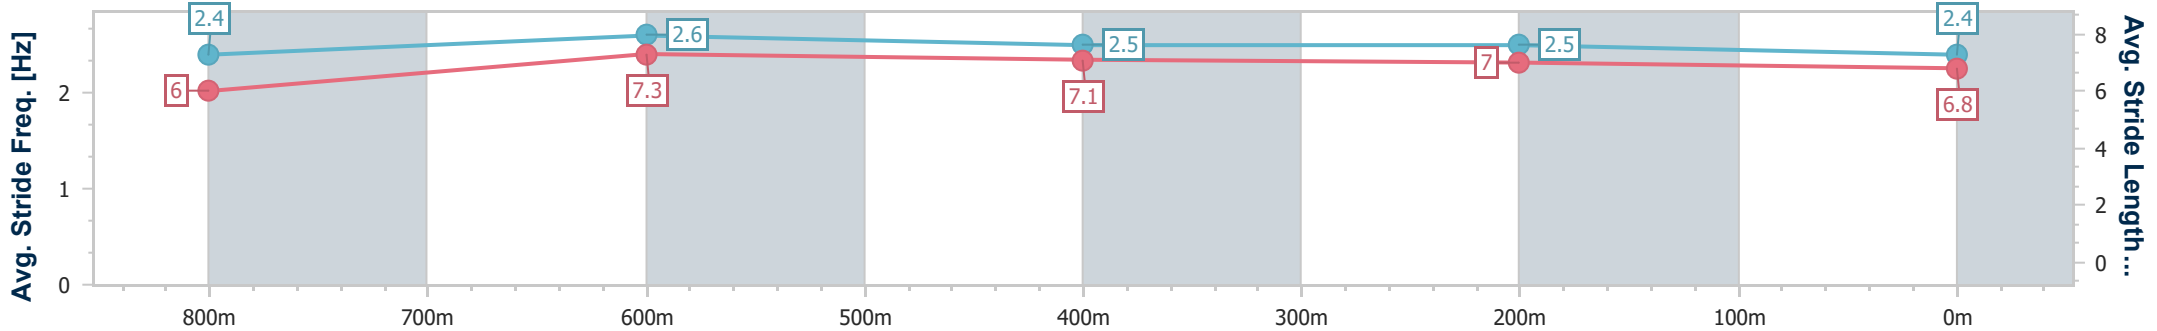

Horse/Jockey Name	Divenire
Final Rank	8
Fastest Section Time (Section)	0:10.75 (800m)
Top Speed [km/h] (Section)	69.5 (800m)
Race State	Finished

Sunshine Coast QLD Professional
Race 5: WIMMERS PREMIUM SOFT DRINKS Fillies and Mares
Class 1 Handicap - 1000m

01 January 2023 - 15:48

Track Rating: GOOD (4), Weather: Fine, Rail Position: 3 METRES
ENTIRE COURSE

Section	Overall	800m	600m	400m	200m
Section Times	0:59.16 [8] (0:13.69)	0:45.47 [6] (0:10.75)	0:34.72 [6] (0:11.30)	0:23.42 [6] (0:11.22)	0:12.20 [7] (0:12.20)
Average Speed [km/h]	52.8	68.2	65.1	64.2	59.1
Top Speed [km/h]	68.5	69.5	67.3	65.6	62.4
Avg. Dist. to Rail [m]	10.2	5.1	3.9	6.3	7.5
Avg. Stride Freq. [Hz]	2.4	2.6	2.5	2.5	2.4
Avg. Stride Length [m]	6.0	7.3	7.1	7.0	6.8

- [ ] Ranking at each section and finish
- -.-.- No data available at this section
- NA No data available