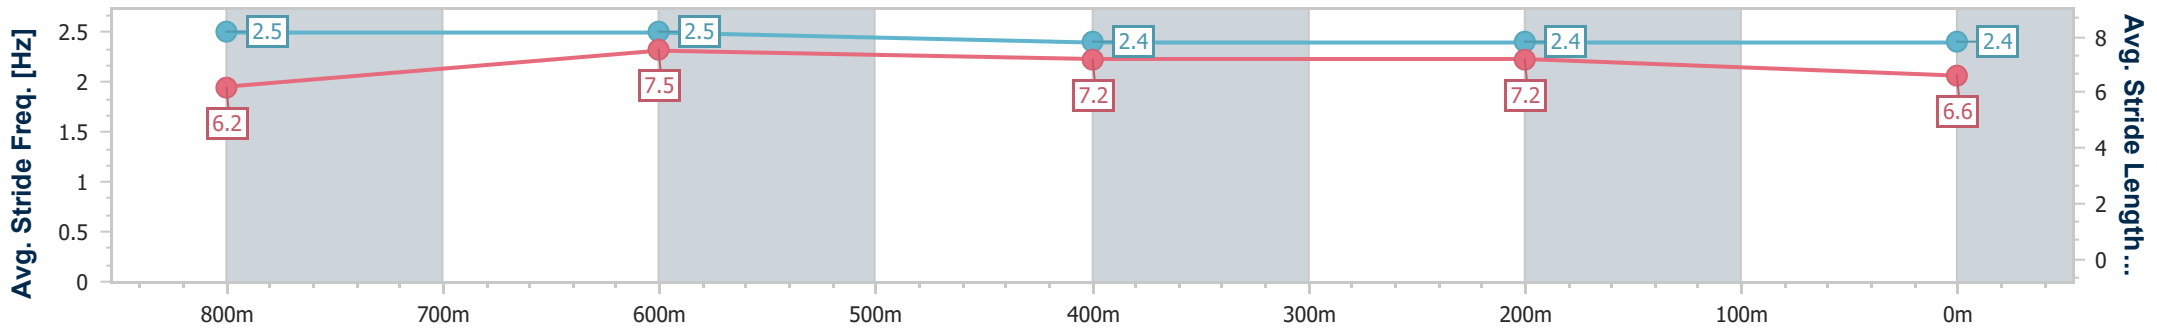

Horse/Jockey Name	You Ess Ess Are
Final Rank	11
Fastest Section Time (Section)	0:10.63 (800m)
Top Speed [km/h] (Section)	71.1 (800m)
Race State	Finished

Sunshine Coast QLD Professional
Race 5: WIMMERS PREMIUM SOFT DRINKS Fillies and Mares
Class 1 Handicap - 1000m

01 January 2023 - 15:48

Track Rating: GOOD (4), Weather: Fine, Rail Position: 3 METRES
ENTIRE COURSE

Section	Overall	800m	600m	400m	200m
Section Times	0:59.47 [11] (0:13.06)	0:46.41 [1] (0:10.63)	0:35.78 [1] (0:11.38)	0:24.40 [1] (0:11.52)	0:12.88 [3] (0:12.88)
Average Speed [km/h]	55.3	67.9	63.7	62.6	55.9
Top Speed [km/h]	70.5	71.1	64.6	65.1	59.1
Avg. Dist. to Rail [m]	11.4	1.5	1.0	1.7	4.9
Avg. Stride Freq. [Hz]	2.5	2.5	2.4	2.4	2.4
Avg. Stride Length [m]	6.2	7.5	7.2	7.2	6.6

- [ ] Ranking at each section and finish
- -.-.- No data available at this section
- NA No data available