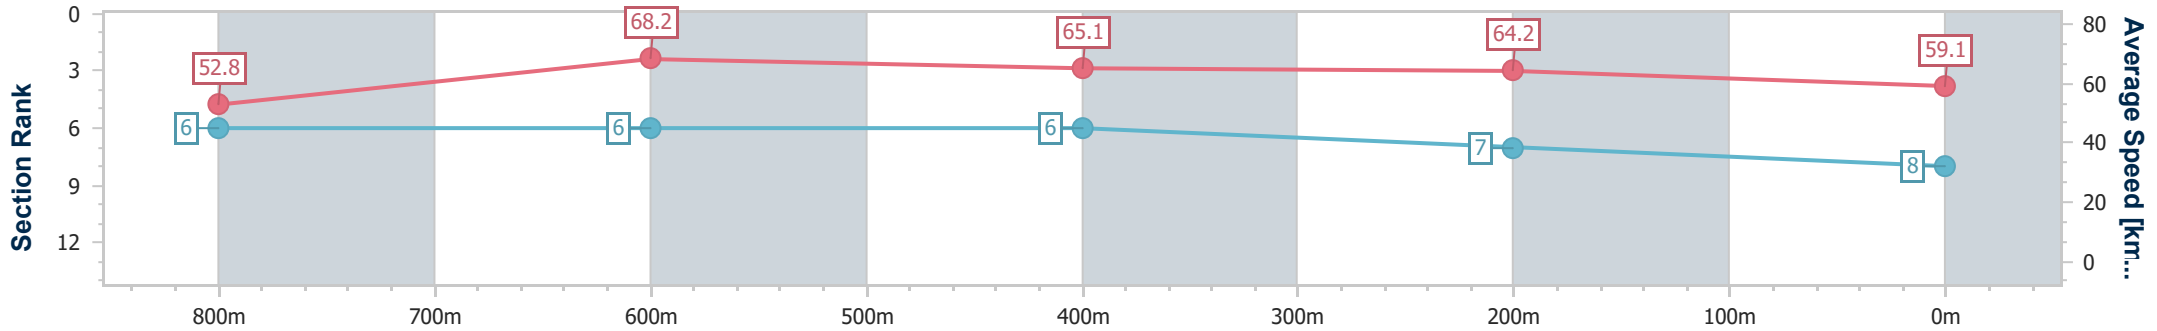

Horse/Jockey Name	Divenire
Final Rank	8
Fastest Section Time (Section)	0:10.75 (800m)
Top Speed [km/h] (Section)	69.5 (800m)
Race State	Finished

Sunshine Coast QLD Professional
Race 5: WIMMERS PREMIUM SOFT DRINKS Fillies and Mares
Class 1 Handicap - 1000m

01 January 2023 - 15:48

Track Rating: GOOD (4), Weather: Fine, Rail Position: 3 METRES
ENTIRE COURSE

Section	Overall	800m	600m	400m	200m
Section Times	0:59.16 [8] (0:13.69)	0:45.47 [6] (0:10.75)	0:34.72 [6] (0:11.30)	0:23.42 [6] (0:11.22)	0:12.20 [7] (0:12.20)
Average Speed [km/h]	52.8	68.2	65.1	64.2	59.1
Top Speed [km/h]	68.5	69.5	67.3	65.6	62.4
Avg. Dist. to Rail [m]	10.2	5.1	3.9	6.3	7.5
Avg. Stride Freq. [Hz]	2.4	2.6	2.5	2.5	2.4
Avg. Stride Length [m]	6.0	7.3	7.1	7.0	6.8

- [ ] Ranking at each section and finish
- -.-.- No data available at this section
- NA No data available