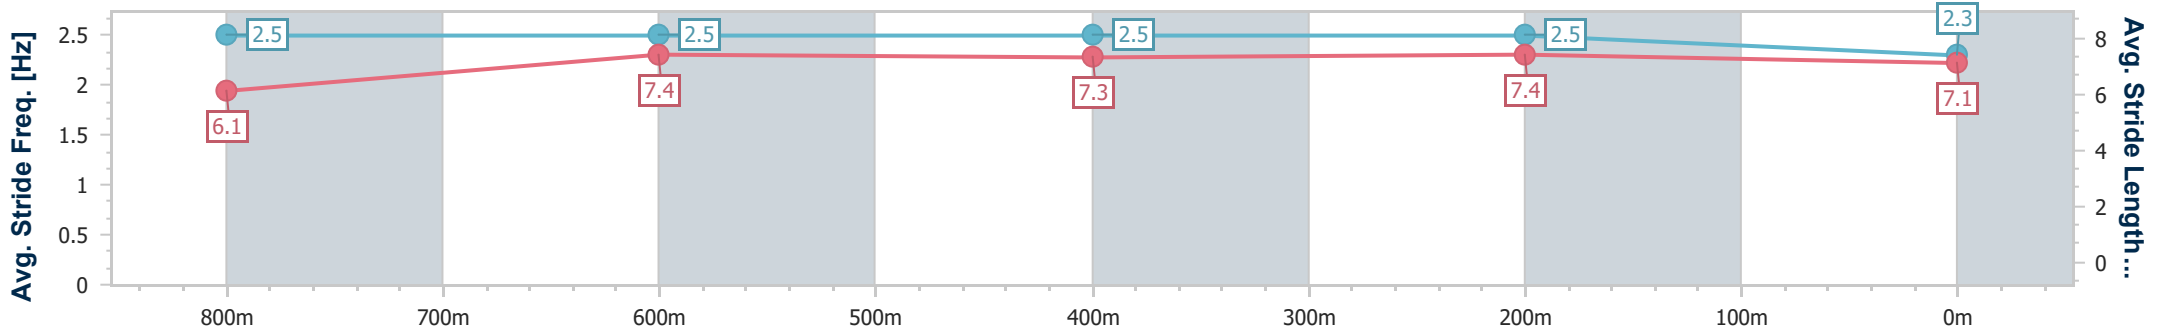

Horse/Jockey Name	Glamour And Glory
Final Rank	1
Fastest Section Time (Section)	0:10.80 (800m)
Top Speed [km/h] (Section)	69.1 (800m)
Race State	Finished

Sunshine Coast QLD Professional
Race 5: WIMMERS PREMIUM SOFT DRINKS Fillies and Mares
Class 1 Handicap - 1000m

01 January 2023 - 15:48

Track Rating: GOOD (4), Weather: Fine, Rail Position: 3 METRES
ENTIRE COURSE

Section	Overall	800m	600m	400m	200m
Section Times	0:58.41 [1] (0:13.17)	0:45.24 [2] (0:10.80)	0:34.44 [2] (0:11.33)	0:23.11 [2] (0:11.00)	0:12.11 [1] (0:12.11)
Average Speed [km/h]	54.8	66.9	64.1	65.4	59.5
Top Speed [km/h]	69.0	69.1	65.5	66.8	62.5
Avg. Dist. to Rail [m]	3.2	1.1	1.5	4.5	6.4
Avg. Stride Freq. [Hz]	2.5	2.5	2.5	2.5	2.3
Avg. Stride Length [m]	6.1	7.4	7.3	7.4	7.1

- [ ] Ranking at each section and finish
- -.-.- No data available at this section
- NA No data available