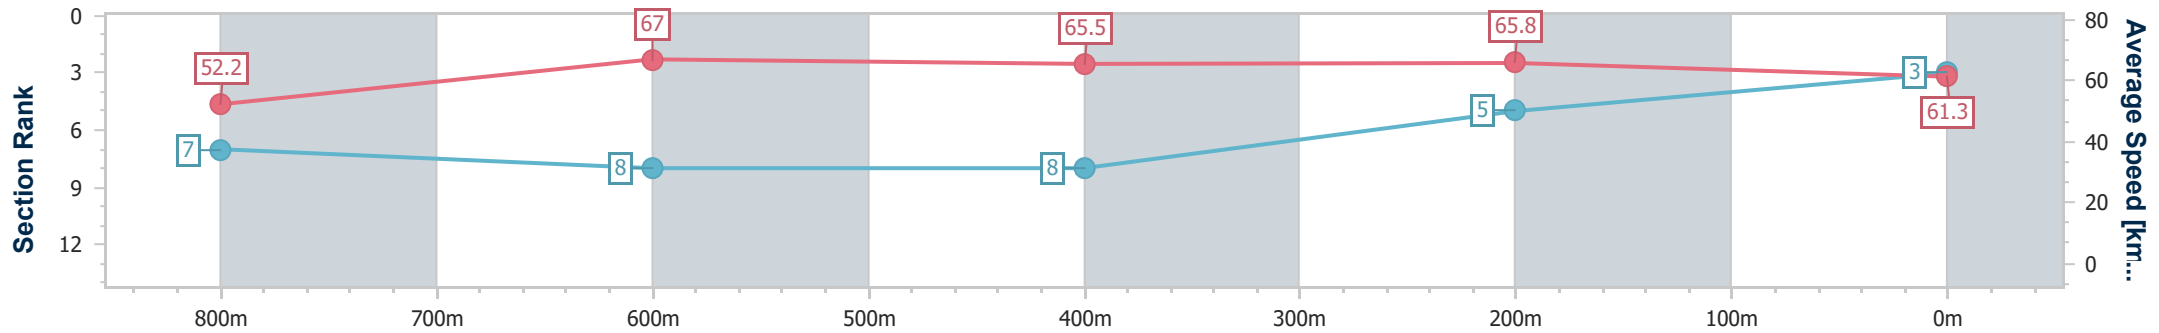

Horse/Jockey Name	Sneaky Three
Final Rank	3
Fastest Section Time (Section)	0:10.86 (800m)
Top Speed [km/h] (Section)	67.7 (800m)
Race State	Finished

Sunshine Coast QLD Professional
Race 5: WIMMERS PREMIUM SOFT DRINKS Fillies and Mares
Class 1 Handicap - 1000m

01 January 2023 - 15:48

Track Rating: GOOD (4), Weather: Fine, Rail Position: 3 METRES
ENTIRE COURSE

Section	Overall	800m	600m	400m	200m
Section Times	0:58.51 [3] (0:13.80)	0:44.71 [7] (0:10.86)	0:33.85 [8] (0:11.13)	0:22.72 [8] (0:10.96)	0:11.76 [5] (0:11.76)
Average Speed [km/h]	52.2	67.0	65.5	65.8	61.3
Top Speed [km/h]	66.2	67.7	66.9	66.9	65.0
Avg. Dist. to Rail [m]	5.5	2.4	2.5	6.1	7.6
Avg. Stride Freq. [Hz]	2.4	2.5	2.5	2.5	2.4
Avg. Stride Length [m]	6.1	7.4	7.3	7.3	7.1

- [ ] Ranking at each section and finish
- -.-.- No data available at this section
- NA No data available