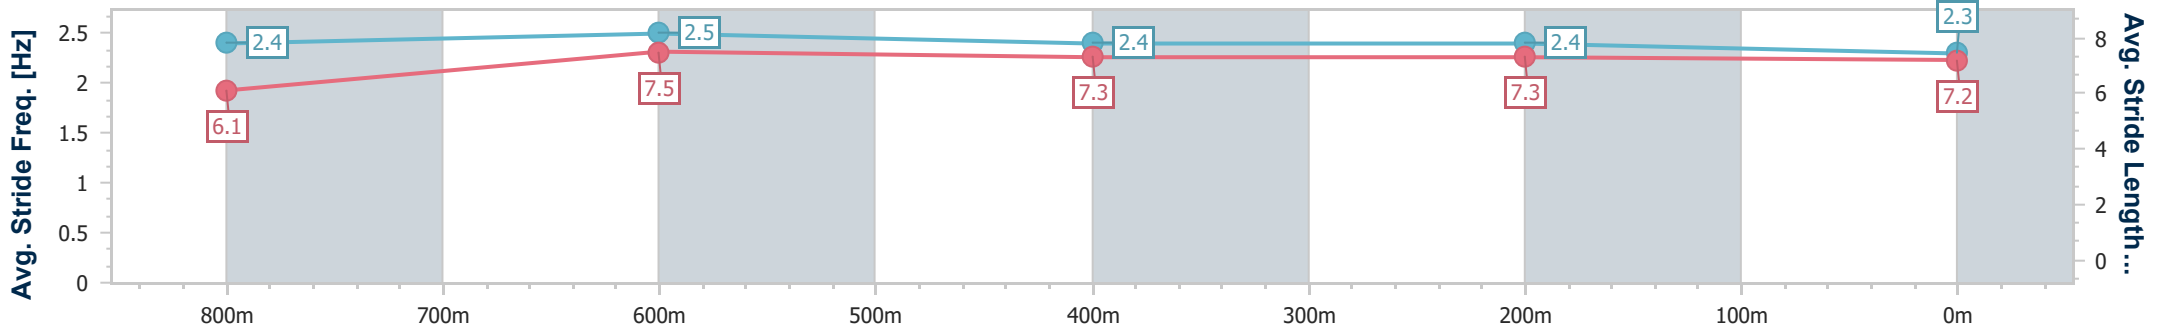

Horse/Jockey Name	Scream Queen
Final Rank	5
Fastest Section Time (Section)	0:10.77 (800m)
Top Speed [km/h] (Section)	69.0 (800m)
Race State	Finished

Sunshine Coast QLD Professional
Race 5: WIMMERS PREMIUM SOFT DRINKS Fillies and Mares
Class 1 Handicap - 1000m

01 January 2023 - 15:48

Track Rating: GOOD (4), Weather: Fine, Rail Position: 3 METRES
ENTIRE COURSE

Section	Overall	800m	600m	400m	200m
Section Times	0:58.67 [5] (0:13.32)	0:45.35 [3] (0:10.77)	0:34.58 [4] (0:11.24)	0:23.34 [4] (0:11.36)	0:11.98 [6] (0:11.98)
Average Speed [km/h]	54.1	67.2	64.0	63.4	60.2
Top Speed [km/h]	68.9	69.0	65.6	65.2	62.1
Avg. Dist. to Rail [m]	5.7	1.5	0.4	3.3	6.8
Avg. Stride Freq. [Hz]	2.4	2.5	2.4	2.4	2.3
Avg. Stride Length [m]	6.1	7.5	7.3	7.3	7.2

- [ ] Ranking at each section and finish
- -.-.- No data available at this section
- NA No data available