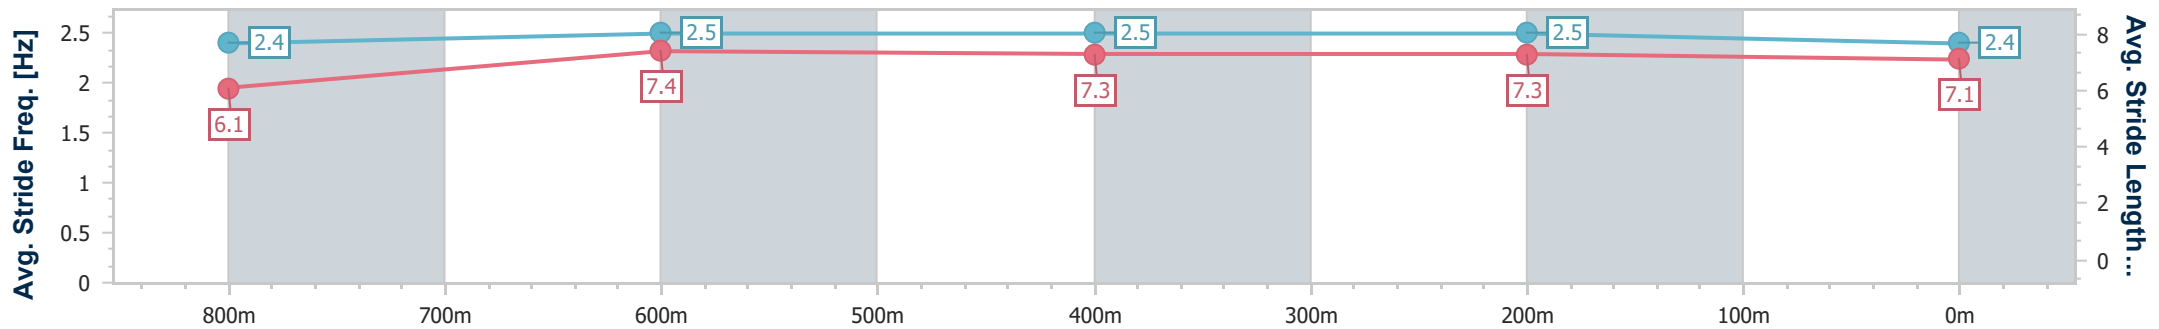

Horse/Jockey Name	Sneaky Three
Final Rank	3
Fastest Section Time (Section)	0:10.86 (800m)
Top Speed [km/h] (Section)	67.7 (800m)
Race State	Finished

Sunshine Coast QLD Professional
Race 5: WIMMERS PREMIUM SOFT DRINKS Fillies and Mares
Class 1 Handicap - 1000m

01 January 2023 - 15:48

Track Rating: GOOD (4), Weather: Fine, Rail Position: 3 METRES
ENTIRE COURSE

Section	Overall	800m	600m	400m	200m
Section Times	0:58.51 [3] (0:13.80)	0:44.71 [7] (0:10.86)	0:33.85 [8] (0:11.13)	0:22.72 [8] (0:10.96)	0:11.76 [5] (0:11.76)
Average Speed [km/h]	52.2	67.0	65.5	65.8	61.3
Top Speed [km/h]	66.2	67.7	66.9	66.9	65.0
Avg. Dist. to Rail [m]	5.5	2.4	2.5	6.1	7.6
Avg. Stride Freq. [Hz]	2.4	2.5	2.5	2.5	2.4
Avg. Stride Length [m]	6.1	7.4	7.3	7.3	7.1

- [ ] Ranking at each section and finish
- -.-.- No data available at this section
- NA No data available