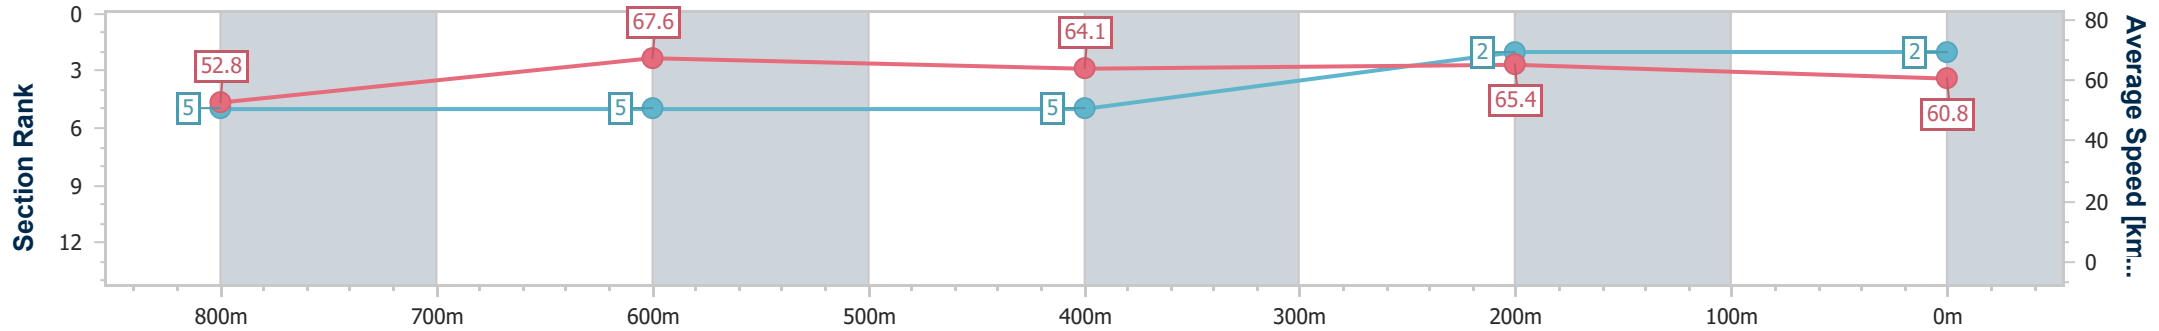

Horse/Jockey Name	Cabrinella
Final Rank	2
Fastest Section Time (Section)	0:10.70 (800m)
Top Speed [km/h] (Section)	68.5 (800m)
Race State	Finished

Sunshine Coast QLD Professional
Race 5: WIMMERS PREMIUM SOFT DRINKS Fillies and Mares
Class 1 Handicap - 1000m

01 January 2023 - 15:48

Track Rating: GOOD (4), Weather: Fine, Rail Position: 3 METRES
ENTIRE COURSE

Section	Overall	800m	600m	400m	200m
Section Times	0:58.43 [2] (0:13.62)	0:44.81 [5] (0:10.70)	0:34.11 [5] (0:11.22)	0:22.89 [5] (0:11.03)	0:11.86 [2] (0:11.86)
Average Speed [km/h]	52.8	67.6	64.1	65.4	60.8
Top Speed [km/h]	67.2	68.5	66.9	66.8	64.7
Avg. Dist. to Rail [m]	3.4	1.6	0.2	1.8	3.6
Avg. Stride Freq. [Hz]	2.3	2.5	2.4	2.5	2.5
Avg. Stride Length [m]	6.3	7.6	7.3	7.3	7.0

- [ ] Ranking at each section and finish
- -.-.- No data available at this section
- NA No data available