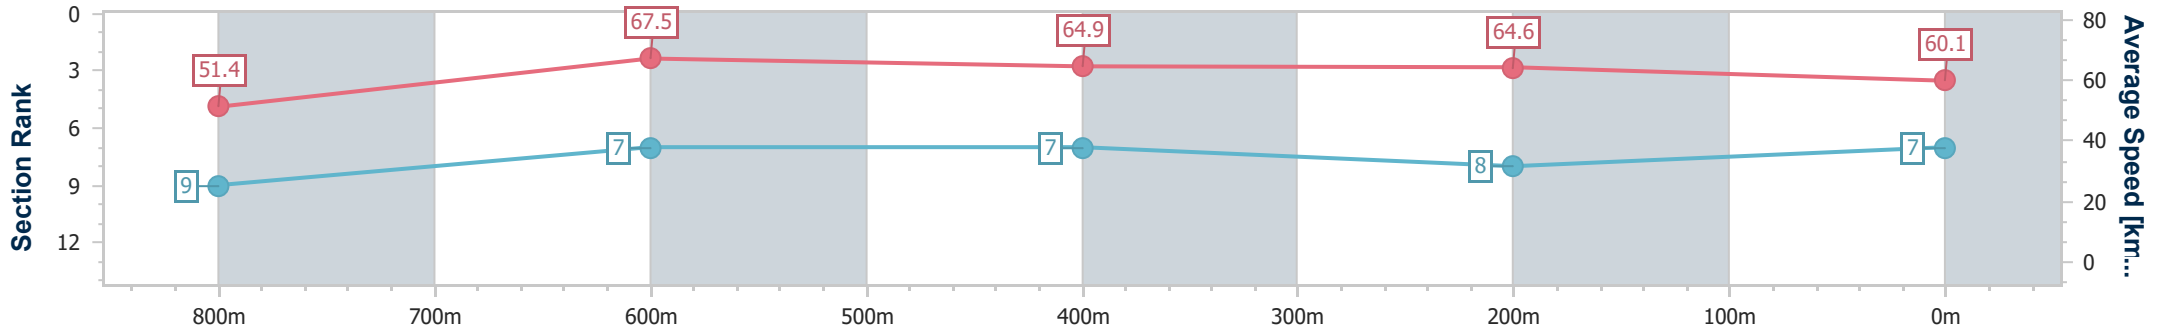

Horse/Jockey Name	Sizzling Gal
Final Rank	7
Fastest Section Time (Section)	0:10.69 (800m)
Top Speed [km/h] (Section)	68.9 (800m)
Race State	Finished

Sunshine Coast QLD Professional
Race 5: WIMMERS PREMIUM SOFT DRINKS Fillies and Mares
Class 1 Handicap - 1000m

01 January 2023 - 15:48

Track Rating: GOOD (4), Weather: Fine, Rail Position: 3 METRES
ENTIRE COURSE

Section	Overall	800m	600m	400m	200m
Section Times	0:58.95 [7] (0:14.00)	0:44.95 [9] (0:10.69)	0:34.26 [7] (0:11.14)	0:23.12 [7] (0:11.13)	0:11.99 [8] (0:11.99)
Average Speed [km/h]	51.4	67.5	64.9	64.6	60.1
Top Speed [km/h]	67.4	68.9	67.7	66.4	64.8
Avg. Dist. to Rail [m]	5.0	1.3	0.6	3.6	5.8
Avg. Stride Freq. [Hz]	2.4	2.5	2.4	2.4	2.4
Avg. Stride Length [m]	6.0	7.6	7.4	7.4	7.1

- [ ] Ranking at each section and finish
- -.-.- No data available at this section
- NA No data available