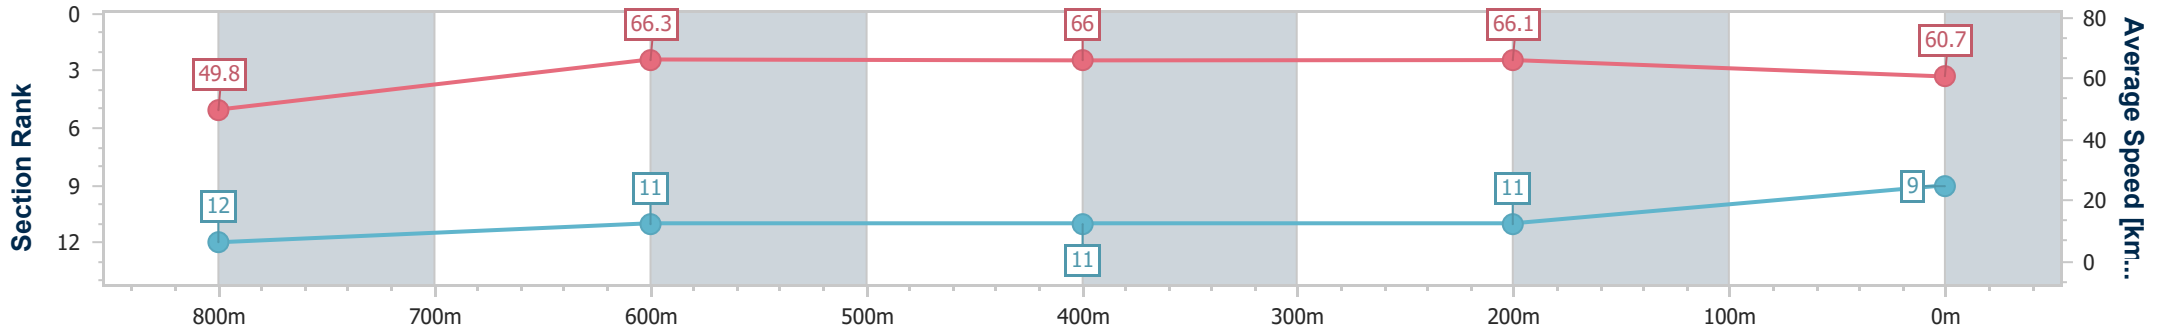

Horse/Jockey Name	Amber Blonde
Final Rank	9
Fastest Section Time (Section)	0:10.91 (400m)
Top Speed [km/h] (Section)	67.6 (800m)
Race State	Finished

Sunshine Coast QLD Professional
Race 5: WIMMERS PREMIUM SOFT DRINKS Fillies and Mares
Class 1 Handicap - 1000m

01 January 2023 - 15:48

Track Rating: GOOD (4), Weather: Fine, Rail Position: 3 METRES
ENTIRE COURSE

Section	Overall	800m	600m	400m	200m
Section Times	0:59.17 [9] (0:14.48)	0:44.69 [12] (0:10.92)	0:33.77 [11] (0:10.98)	0:22.79 [11] (0:10.91)	0:11.88 [11] (0:11.88)
Average Speed [km/h]	49.8	66.3	66.0	66.1	60.7
Top Speed [km/h]	64.5	67.6	67.1	67.1	64.5
Avg. Dist. to Rail [m]	3.2	1.9	1.2	4.0	3.8
Avg. Stride Freq. [Hz]	2.3	2.4	2.4	2.4	2.3
Avg. Stride Length [m]	6.1	7.6	7.6	7.7	7.3

- [ ] Ranking at each section and finish
- -.-.- No data available at this section
- NA No data available