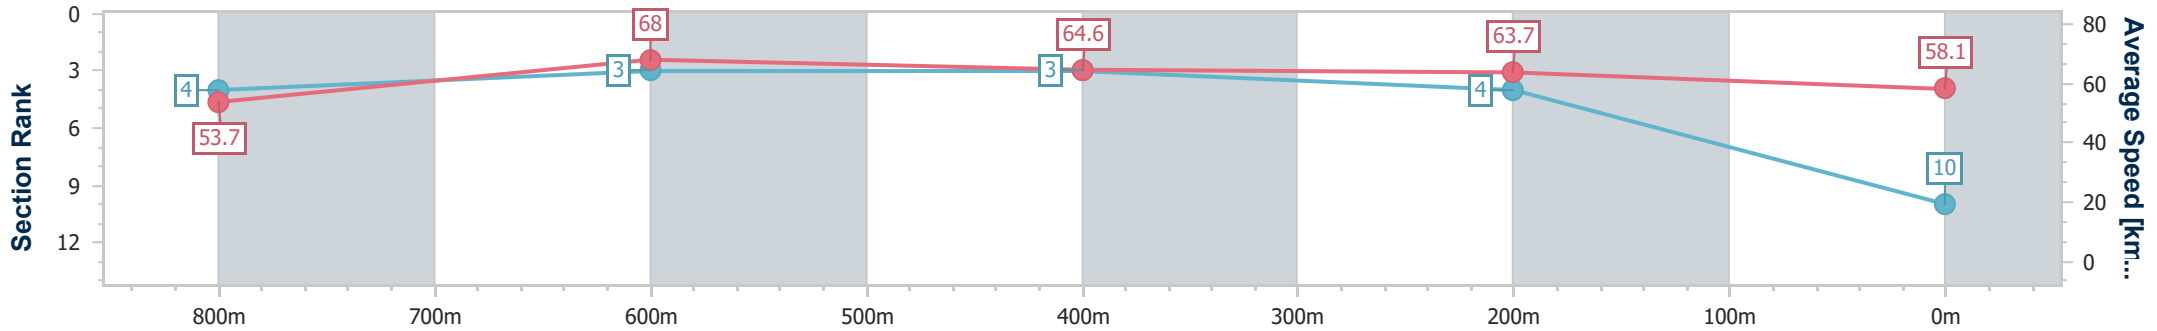

Horse/Jockey Name	Love Class
Final Rank	10
Fastest Section Time (Section)	0:10.70 (800m)
Top Speed [km/h] (Section)	69.3 (800m)
Race State	Finished

Sunshine Coast QLD Professional
Race 5: WIMMERS PREMIUM SOFT DRINKS Fillies and Mares
Class 1 Handicap - 1000m

01 January 2023 - 15:48

Track Rating: GOOD (4), Weather: Fine, Rail Position: 3 METRES
ENTIRE COURSE

Section	Overall	800m	600m	400m	200m
Section Times	0:59.19 [10] (0:13.42)	0:45.77 [4] (0:10.70)	0:35.07 [3] (0:11.38)	0:23.69 [3] (0:11.31)	0:12.38 [4] (0:12.38)
Average Speed [km/h]	53.7	68.0	64.6	63.7	58.1
Top Speed [km/h]	68.2	69.3	65.4	65.5	61.6
Avg. Dist. to Rail [m]	9.4	2.6	3.6	7.1	7.7
Avg. Stride Freq. [Hz]	2.5	2.6	2.5	2.5	2.4
Avg. Stride Length [m]	6.1	7.4	7.2	7.2	6.8

- [ ] Ranking at each section and finish
- -.-.- No data available at this section
- NA No data available