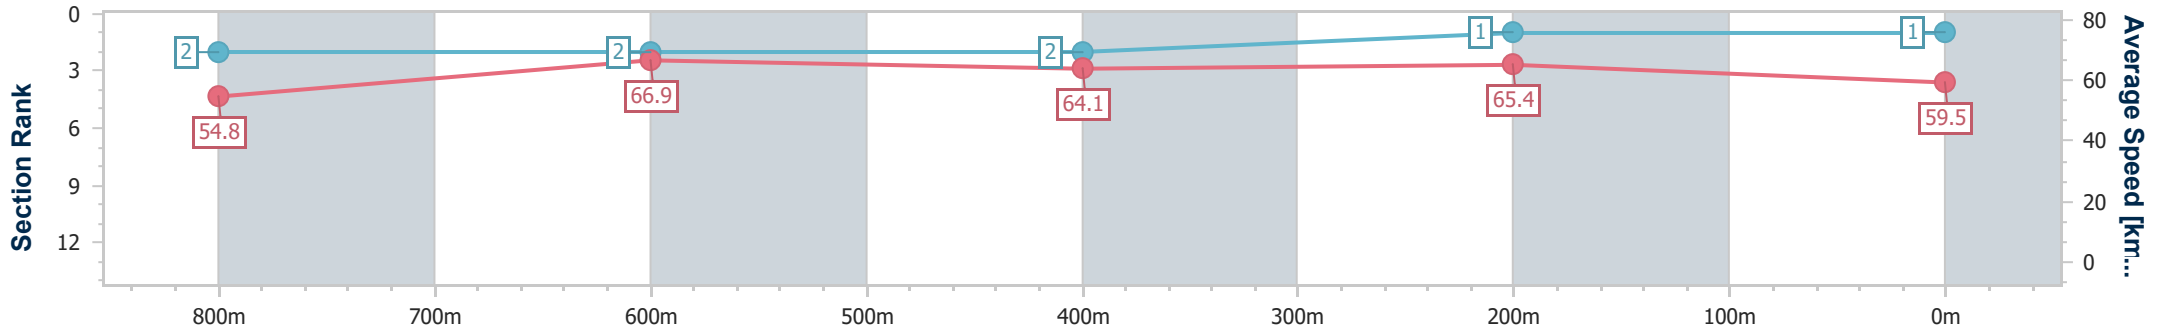

Horse/Jockey Name	Glamour And Glory
Final Rank	1
Fastest Section Time (Section)	0:10.80 (800m)
Top Speed [km/h] (Section)	69.1 (800m)
Race State	Finished

Sunshine Coast QLD Professional
Race 5: WIMMERS PREMIUM SOFT DRINKS Fillies and Mares
Class 1 Handicap - 1000m

01 January 2023 - 15:48

Track Rating: GOOD (4), Weather: Fine, Rail Position: 3 METRES
ENTIRE COURSE

Section	Overall	800m	600m	400m	200m
Section Times	0:58.41 [1] (0:13.17)	0:45.24 [2] (0:10.80)	0:34.44 [2] (0:11.33)	0:23.11 [2] (0:11.00)	0:12.11 [1] (0:12.11)
Average Speed [km/h]	54.8	66.9	64.1	65.4	59.5
Top Speed [km/h]	69.0	69.1	65.5	66.8	62.5
Avg. Dist. to Rail [m]	3.2	1.1	1.5	4.5	6.4
Avg. Stride Freq. [Hz]	2.5	2.5	2.5	2.5	2.3
Avg. Stride Length [m]	6.1	7.4	7.3	7.4	7.1

- [ ] Ranking at each section and finish
- -.-.- No data available at this section
- NA No data available