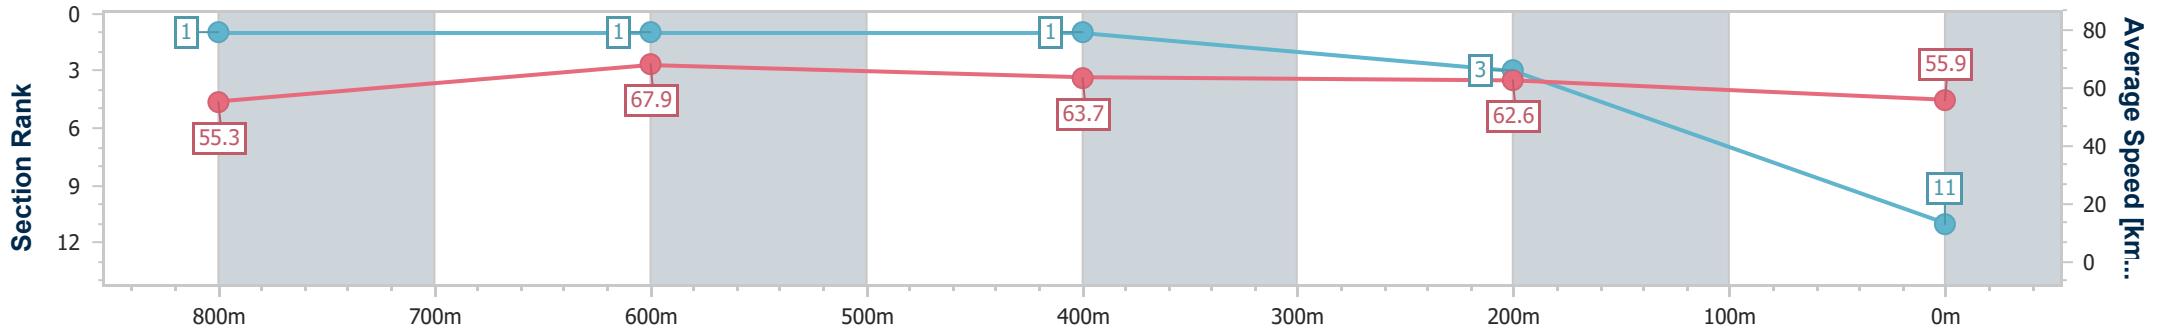

Horse/Jockey Name	You Ess Ess Are
Final Rank	11
Fastest Section Time (Section)	0:10.63 (800m)
Top Speed [km/h] (Section)	71.1 (800m)
Race State	Finished

Sunshine Coast QLD Professional
Race 5: WIMMERS PREMIUM SOFT DRINKS Fillies and Mares
Class 1 Handicap - 1000m

01 January 2023 - 15:48

Track Rating: GOOD (4), Weather: Fine, Rail Position: 3 METRES
ENTIRE COURSE

Section	Overall	800m	600m	400m	200m
Section Times	0:59.47 [11] (0:13.06)	0:46.41 [1] (0:10.63)	0:35.78 [1] (0:11.38)	0:24.40 [1] (0:11.52)	0:12.88 [3] (0:12.88)
Average Speed [km/h]	55.3	67.9	63.7	62.6	55.9
Top Speed [km/h]	70.5	71.1	64.6	65.1	59.1
Avg. Dist. to Rail [m]	11.4	1.5	1.0	1.7	4.9
Avg. Stride Freq. [Hz]	2.5	2.5	2.4	2.4	2.4
Avg. Stride Length [m]	6.2	7.5	7.2	7.2	6.6

- [ ] Ranking at each section and finish
- -.-.- No data available at this section
- NA No data available