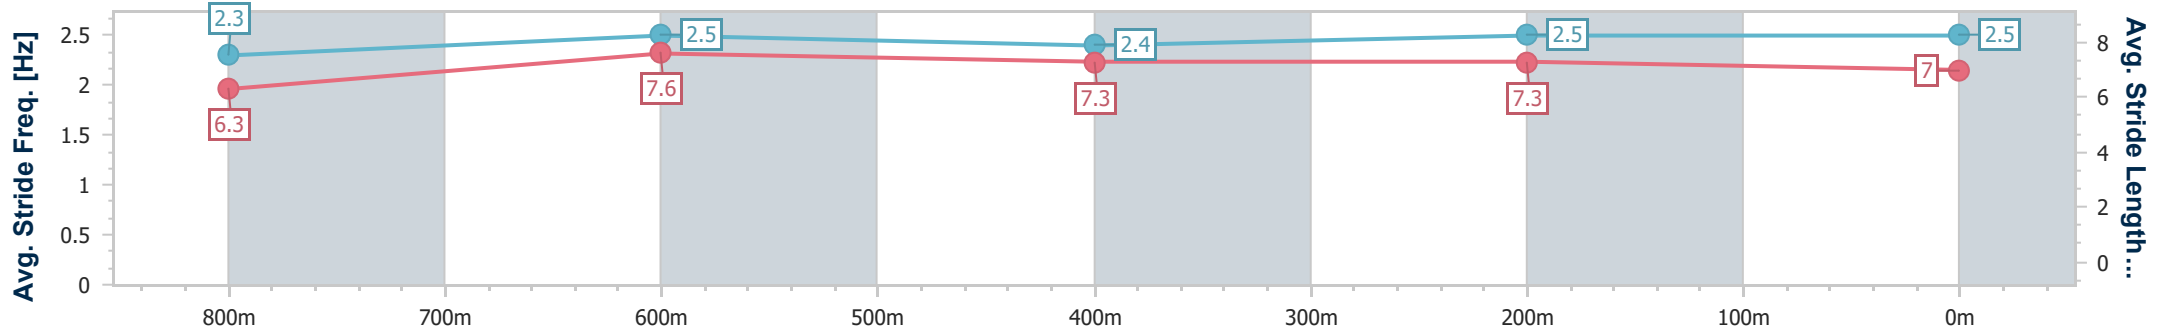

Horse/Jockey Name	Cabrinella
Final Rank	2
Fastest Section Time (Section)	0:10.70 (800m)
Top Speed [km/h] (Section)	68.5 (800m)
Race State	Finished

Sunshine Coast QLD Professional
Race 5: WIMMERS PREMIUM SOFT DRINKS Fillies and Mares
Class 1 Handicap - 1000m

01 January 2023 - 15:48

Track Rating: GOOD (4), Weather: Fine, Rail Position: 3 METRES
ENTIRE COURSE

Section	Overall	800m	600m	400m	200m
Section Times	0:58.43 [2] (0:13.62)	0:44.81 [5] (0:10.70)	0:34.11 [5] (0:11.22)	0:22.89 [5] (0:11.03)	0:11.86 [2] (0:11.86)
Average Speed [km/h]	52.8	67.6	64.1	65.4	60.8
Top Speed [km/h]	67.2	68.5	66.9	66.8	64.7
Avg. Dist. to Rail [m]	3.4	1.6	0.2	1.8	3.6
Avg. Stride Freq. [Hz]	2.3	2.5	2.4	2.5	2.5
Avg. Stride Length [m]	6.3	7.6	7.3	7.3	7.0

- [ ] Ranking at each section and finish
- -.-.- No data available at this section
- NA No data available