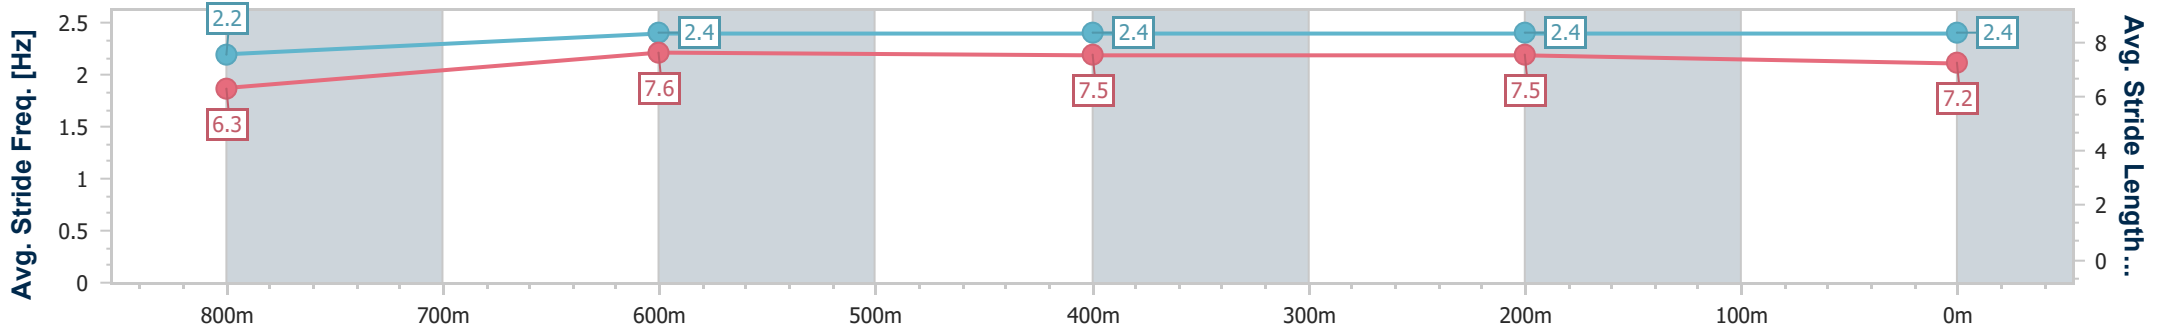

Horse/Jockey Name	Milagro
Final Rank	4
Fastest Section Time (Section)	0:10.83 (800m)
Top Speed [km/h] (Section)	68.2 (800m)
Race State	Finished

Sunshine Coast QLD Professional
Race 5: WIMMERS PREMIUM SOFT DRINKS Fillies and Mares
Class 1 Handicap - 1000m

01 January 2023 - 15:48

Track Rating: GOOD (4), Weather: Fine, Rail Position: 3 METRES
ENTIRE COURSE

Section	Overall	800m	600m	400m	200m
Section Times	0:58.61 [4] (0:14.15)	0:44.46 [10] (0:10.83)	0:33.63 [10] (0:10.99)	0:22.64 [9] (0:10.94)	0:11.70 [9] (0:11.70)
Average Speed [km/h]	51.0	66.9	66.3	65.8	61.5
Top Speed [km/h]	65.1	68.2	67.0	66.8	65.6
Avg. Dist. to Rail [m]	8.0	1.9	1.9	3.2	5.3
Avg. Stride Freq. [Hz]	2.2	2.4	2.4	2.4	2.4
Avg. Stride Length [m]	6.3	7.6	7.5	7.5	7.2

- [ ] Ranking at each section and finish
- -.-.- No data available at this section
- NA No data available