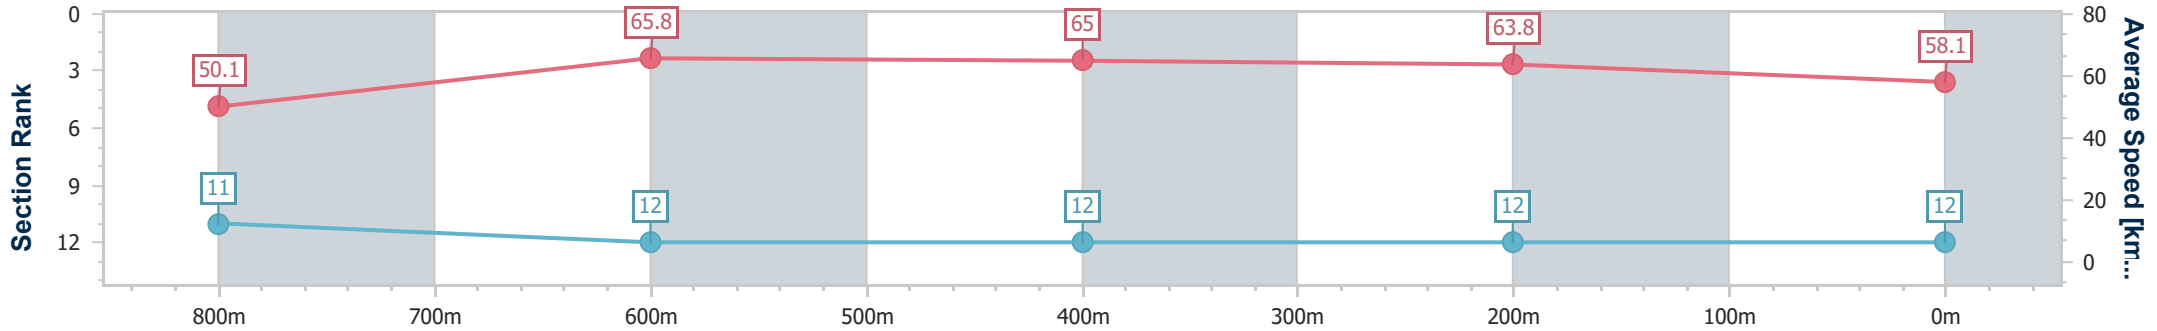

Horse/Jockey Name	Late Night Devil
Final Rank	12
Fastest Section Time (Section)	0:11.08 (800m)
Top Speed [km/h] (Section)	66.5 (800m)
Race State	Finished

Sunshine Coast QLD Professional
Race 5: WIMMERS PREMIUM SOFT DRINKS Fillies and Mares
Class 1 Handicap - 1000m

01 January 2023 - 15:48

Track Rating: GOOD (4), Weather: Fine, Rail Position: 3 METRES
ENTIRE COURSE

Section	Overall	800m	600m	400m	200m
Section Times	1:00.44 [12] (0:14.39)	0:46.05 [11] (0:11.08)	0:34.97 [12] (0:11.27)	0:23.70 [12] (0:11.30)	0:12.40 [12] (0:12.40)
Average Speed [km/h]	50.1	65.8	65.0	63.8	58.1
Top Speed [km/h]	65.0	66.5	66.3	65.4	61.7
Avg. Dist. to Rail [m]	4.9	3.4	3.3	3.9	4.6
Avg. Stride Freq. [Hz]	2.3	2.5	2.5	2.5	2.4
Avg. Stride Length [m]	5.9	7.2	7.1	7.1	6.7

- [ ] Ranking at each section and finish
- -.-.- No data available at this section
- NA No data available