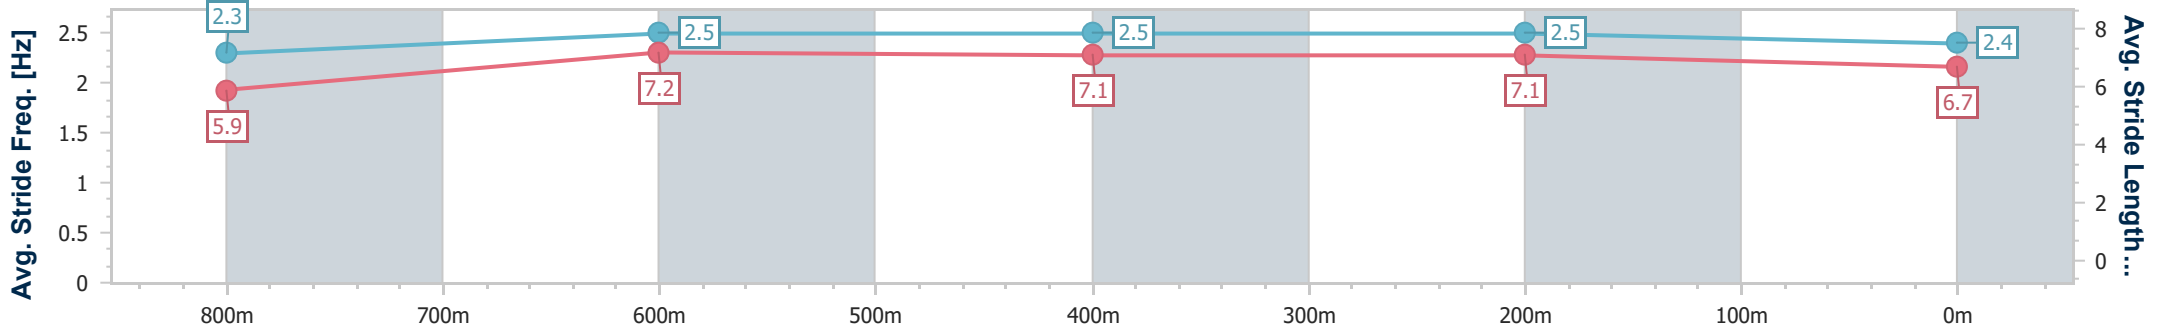

Horse/Jockey Name	Late Night Devil
Final Rank	12
Fastest Section Time (Section)	0:11.08 (800m)
Top Speed [km/h] (Section)	66.5 (800m)
Race State	Finished

Sunshine Coast QLD Professional
Race 5: WIMMERS PREMIUM SOFT DRINKS Fillies and Mares
Class 1 Handicap - 1000m

01 January 2023 - 15:48

Track Rating: GOOD (4), Weather: Fine, Rail Position: 3 METRES
ENTIRE COURSE

Section	Overall	800m	600m	400m	200m
Section Times	1:00.44 [12] (0:14.39)	0:46.05 [11] (0:11.08)	0:34.97 [12] (0:11.27)	0:23.70 [12] (0:11.30)	0:12.40 [12] (0:12.40)
Average Speed [km/h]	50.1	65.8	65.0	63.8	58.1
Top Speed [km/h]	65.0	66.5	66.3	65.4	61.7
Avg. Dist. to Rail [m]	4.9	3.4	3.3	3.9	4.6
Avg. Stride Freq. [Hz]	2.3	2.5	2.5	2.5	2.4
Avg. Stride Length [m]	5.9	7.2	7.1	7.1	6.7

- [ ] Ranking at each section and finish
- -.-.- No data available at this section
- NA No data available