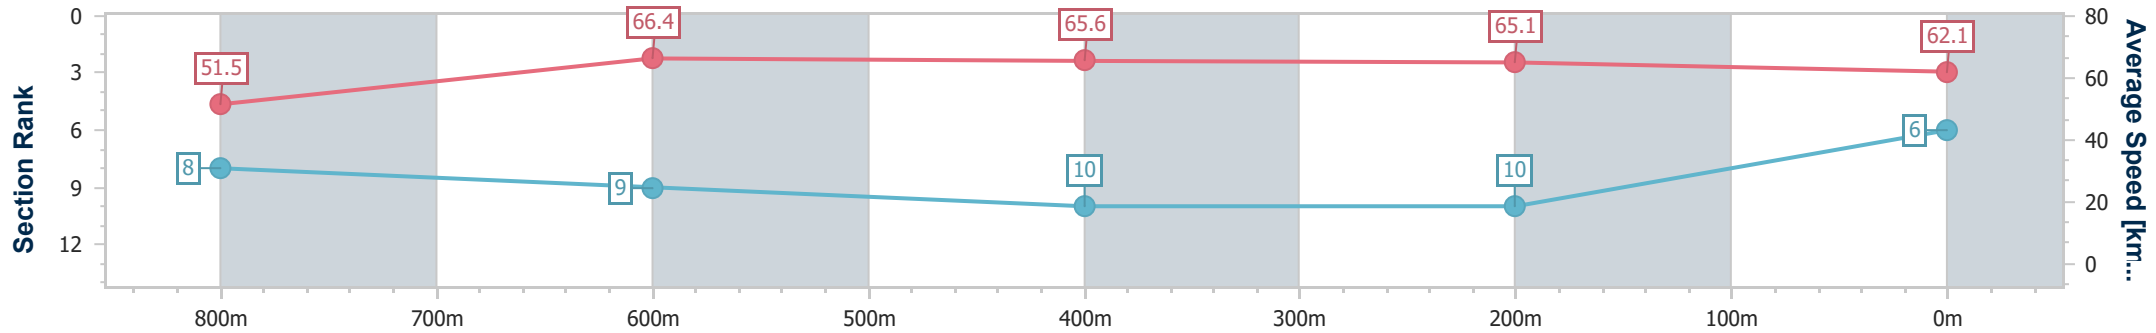

Horse/Jockey Name	Possover
Final Rank	6
Fastest Section Time (Section)	0:10.97 (800m)
Top Speed [km/h] (Section)	67.0 (800m)
Race State	Finished

Sunshine Coast QLD Professional
Race 5: WIMMERS PREMIUM SOFT DRINKS Fillies and Mares
Class 1 Handicap - 1000m

01 January 2023 - 15:48

Track Rating: GOOD (4), Weather: Fine, Rail Position: 3 METRES
ENTIRE COURSE

Section	Overall	800m	600m	400m	200m
Section Times	0:58.80 [6] (0:13.97)	0:44.83 [8] (0:10.97)	0:33.86 [9] (0:11.20)	0:22.66 [10] (0:11.07)	0:11.59 [10] (0:11.59)
Average Speed [km/h]	51.5	66.4	65.6	65.1	62.1
Top Speed [km/h]	66.0	67.0	66.0	65.7	64.3
Avg. Dist. to Rail [m]	7.6	3.1	3.5	6.2	8.8
Avg. Stride Freq. [Hz]	2.2	2.4	2.4	2.3	2.3
Avg. Stride Length [m]	6.4	7.8	7.8	7.8	7.6

- [ ] Ranking at each section and finish
- -.-.- No data available at this section
- NA No data available