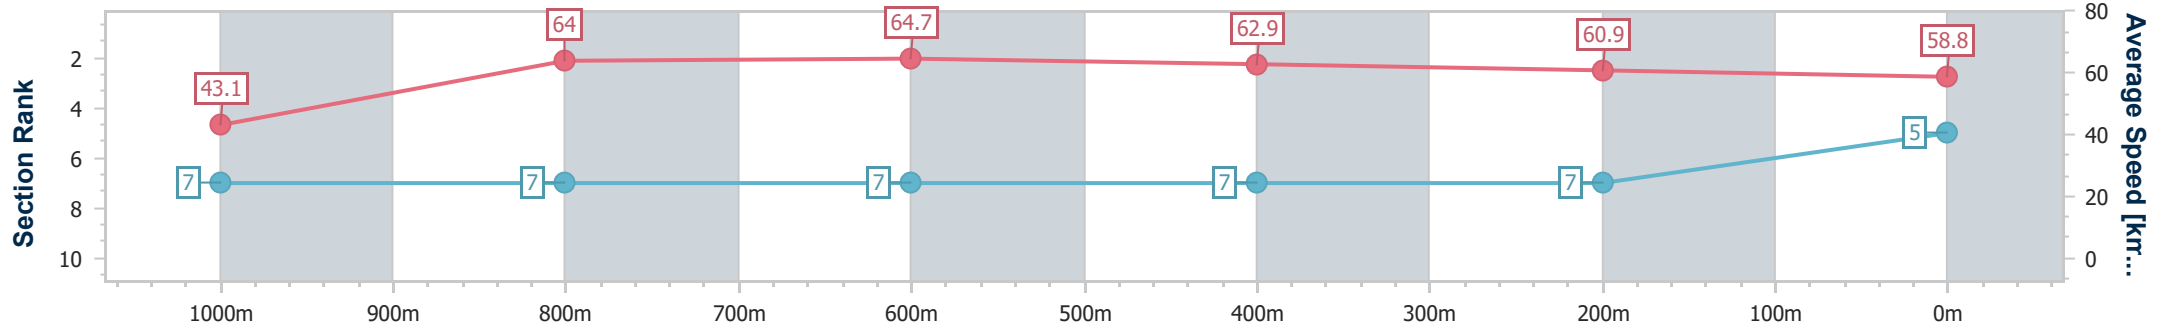

Horse/Jockey Name	Zanazou
Final Rank	5
Fastest Section Time (Section)	0:08.37 (Overall)
Top Speed [km/h] (Section)	65.9 (800m)
Race State	Finished

Toowoomba QLD Professional
Race 5: JONKER AT AQUIS FILLIES AND MARES BENCHMARK
65 Handicap - 1100m

31 December 2022 - 19:56

Track Rating: Good 3, Weather: Overcast, Rail Position: True Entire

Section	Overall	1000m	800m	600m	400m	200m
Section Times	1:06.43 [5] (0:08.37)	0:58.06 [7] (0:11.26)	0:46.80 [7] (0:11.20)	0:35.60 [7] (0:11.51)	0:24.09 [7] (0:11.89)	0:12.20 [7] (0:12.20)
Average Speed [km/h]	43.1	64.0	64.7	62.9	60.9	58.8
Top Speed [km/h]	64.2	65.3	65.9	64.0	63.0	60.0
Avg. Dist. to Rail [m]	6.7	0.4	1.6	1.6	1.6	1.0
Avg. Stride Freq. [Hz]	2.3	2.5	2.5	2.5	2.4	2.3
Avg. Stride Length [m]	5.2	7.2	7.3	7.1	7.1	7.0

- [ ] Ranking at each section and finish
- -.-.- No data available at this section
- NA No data available