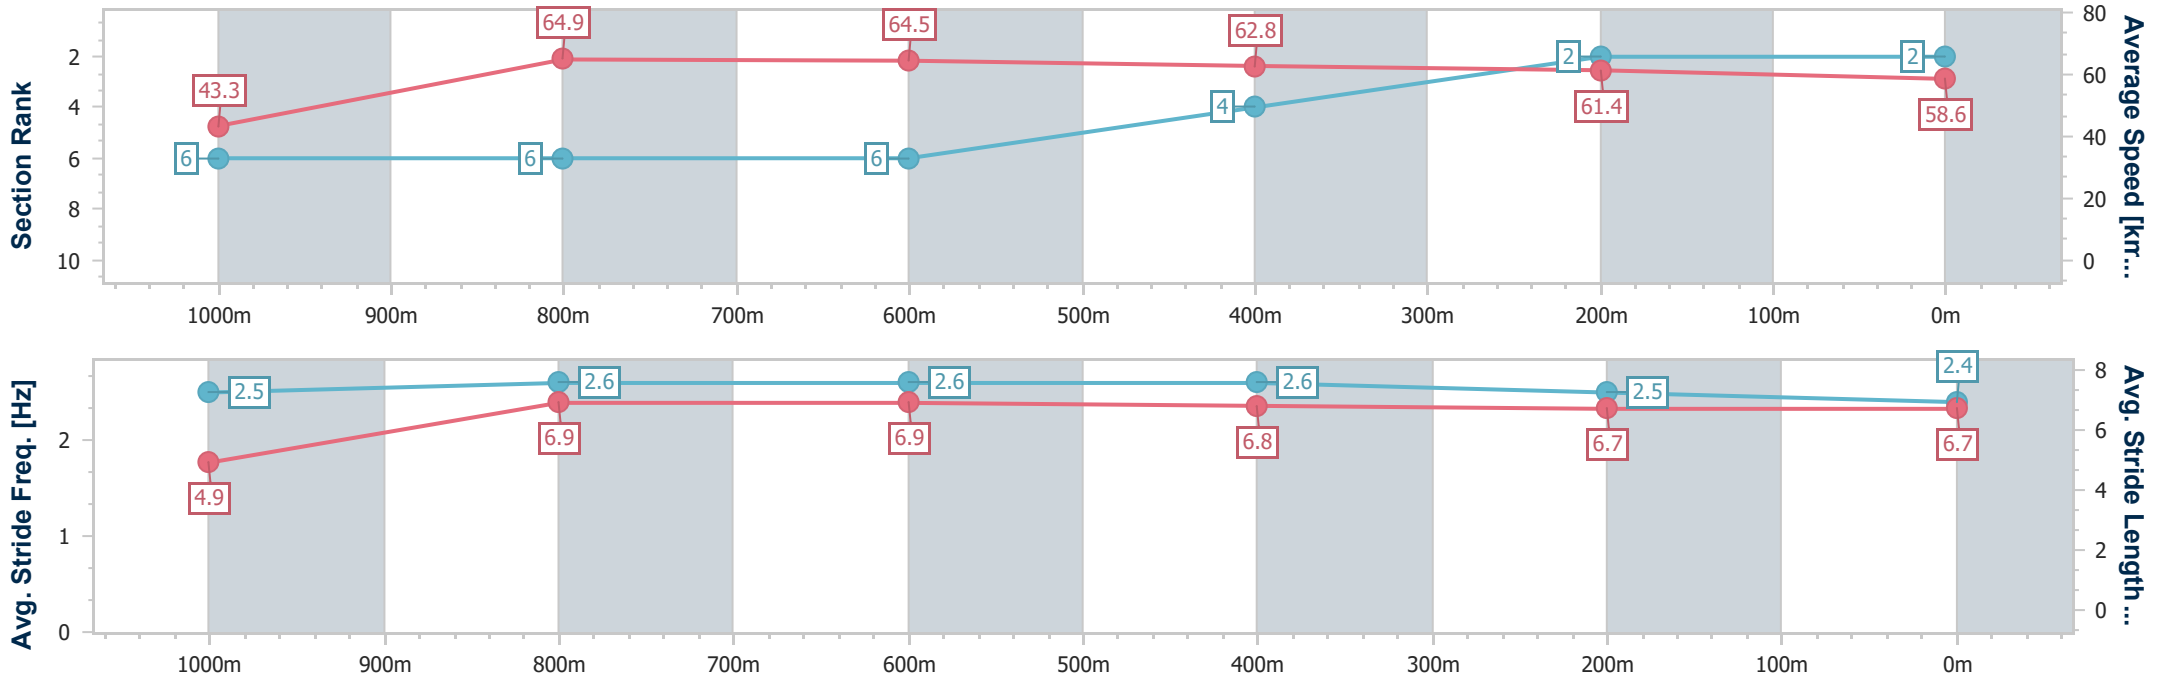

Horse/Jockey Name	See for Yourself
Final Rank	2
Fastest Section Time (Section)	0:08.30 (Overall)
Top Speed [km/h] (Section)	66.8 (1000m)
Race State	Finished

Toowoomba QLD Professional
Race 5: JONKER AT AQUIS FILLIES AND MARES BENCHMARK
65 Handicap - 1100m
31 December 2022 - 19:56

Track Rating: Good 3, Weather: Overcast, Rail Position: True Entire

Section	Overall	1000m	800m	600m	400m	200m
Section Times	1:06.25 [2] (0:08.30)	0:57.95 [6] (0:11.11)	0:46.84 [6] (0:11.21)	0:35.63 [6] (0:11.60)	0:24.03 [4] (0:11.78)	0:12.25 [2] (0:12.25)
Average Speed [km/h]	43.3	64.9	64.5	62.8	61.4	58.6
Top Speed [km/h]	62.6	66.8	65.6	64.2	62.7	61.1
Avg. Dist. to Rail [m]	3.7	0.3	1.3	2.3	1.1	2.8
Avg. Stride Freq. [Hz]	2.5	2.6	2.6	2.6	2.5	2.4
Avg. Stride Length [m]	4.9	6.9	6.9	6.8	6.7	6.7

- [ ] Ranking at each section and finish
- -.-.- No data available at this section
- NA No data available