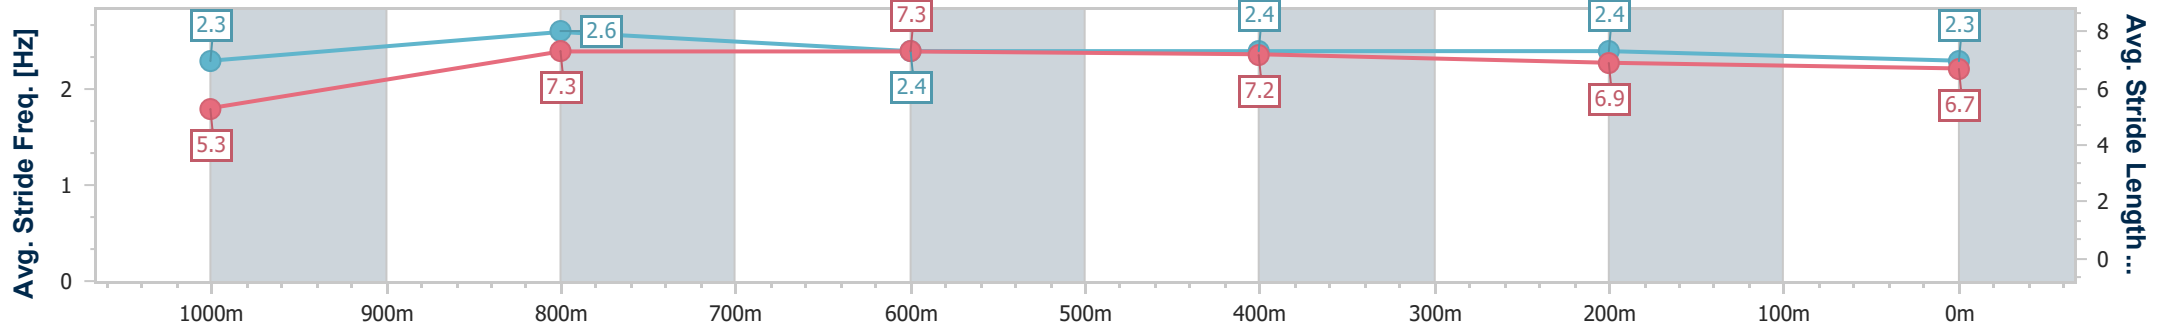

- [ ] Ranking at each section and finish
- .-.- No data available at this section
- NA No data available

|                                |                   |
|--------------------------------|-------------------|
| Horse/Jockey Name              | I Am Ready        |
| Final Rank                     | 8                 |
| Fastest Section Time (Section) | 0:08.15 (Overall) |
| Top Speed [km/h] (Section)     | 68.4 (1000m)      |
| Race State                     | Finished          |

- [ ] Ranking at each section and finish
- .-.- No data available at this section
- NA No data available