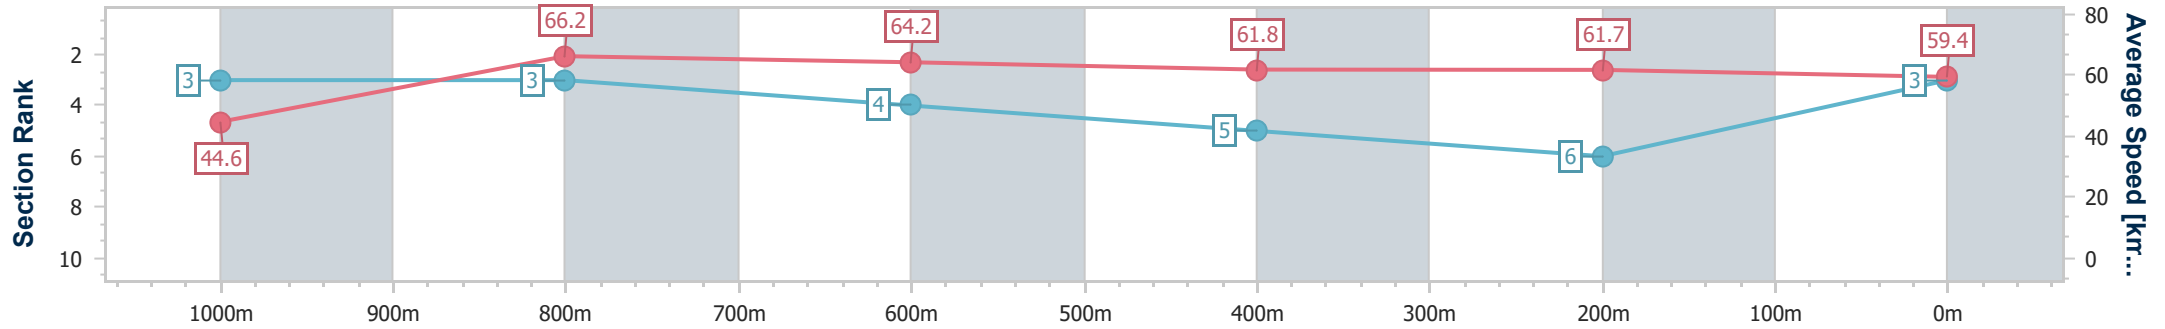

Horse/Jockey Name	Spirit Princess
Final Rank	3
Fastest Section Time (Section)	0:08.11 (Overall)
Top Speed [km/h] (Section)	68.1 (1000m)
Race State	Finished

Toowoomba QLD Professional
Race 5: JONKER AT AQUIS FILLIES AND MARES BENCHMARK
65 Handicap - 1100m
31 December 2022 - 19:56

Track Rating: Good 3, Weather: Overcast, Rail Position: True Entire

Section	Overall	1000m	800m	600m	400m	200m
Section Times	1:06.32 [3] (0:08.11)	0:58.21 [3] (0:10.92)	0:47.29 [3] (0:11.34)	0:35.95 [4] (0:11.94)	0:24.01 [5] (0:11.91)	0:12.10 [6] (0:12.10)
Average Speed [km/h]	44.6	66.2	64.2	61.8	61.7	59.4
Top Speed [km/h]	63.4	68.1	65.9	63.9	62.9	61.9
Avg. Dist. to Rail [m]	4.8	1.3	3.2	4.7	5.5	7.1
Avg. Stride Freq. [Hz]	2.2	2.4	2.4	2.3	2.4	2.3
Avg. Stride Length [m]	5.5	7.6	7.6	7.4	7.2	7.1

- [ ] Ranking at each section and finish
- -.-.- No data available at this section
- NA No data available