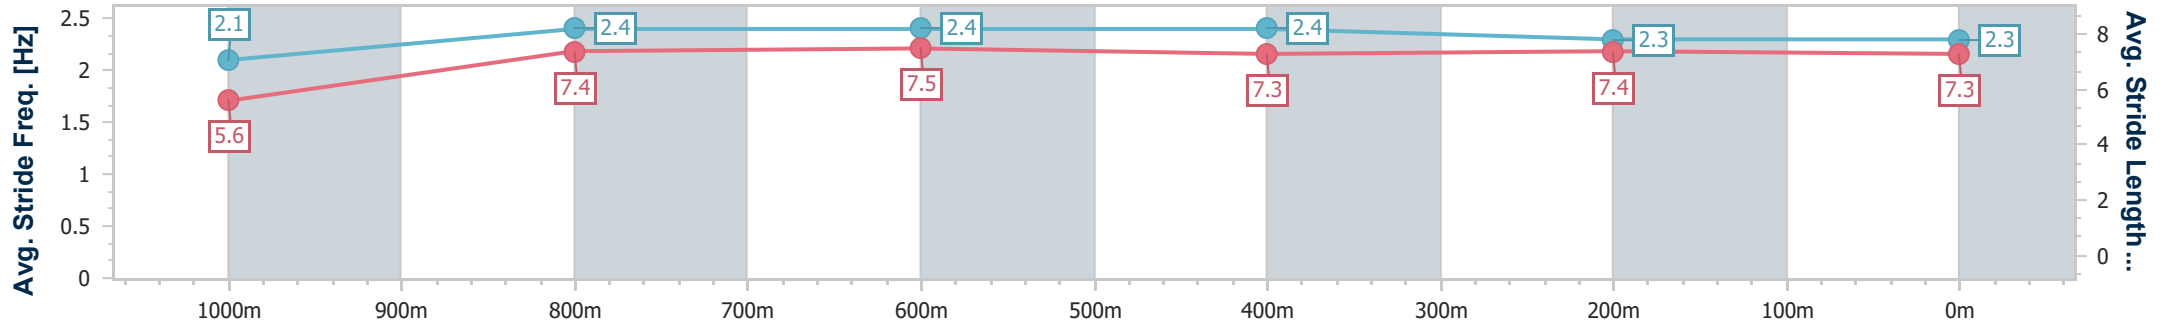

Horse/Jockey Name	Angels Share
Final Rank	4
Fastest Section Time (Section)	0:08.50 (Overall)
Top Speed [km/h] (Section)	66.7 (1000m)
Race State	Finished

Toowoomba QLD Professional
Race 5: JONKER AT AQUIS FILLIES AND MARES BENCHMARK
65 Handicap - 1100m
31 December 2022 - 19:56

Track Rating: Good 3, Weather: Overcast, Rail Position: True Entire

Section	Overall	1000m	800m	600m	400m	200m
Section Times	1:06.35 [4] (0:08.50)	0:57.85 [8] (0:11.25)	0:46.60 [8] (0:11.16)	0:35.44 [8] (0:11.60)	0:23.84 [8] (0:11.81)	0:12.03 [8] (0:12.03)
Average Speed [km/h]	42.3	64.1	65.1	63.4	61.8	59.8
Top Speed [km/h]	59.5	66.7	66.5	65.7	63.6	60.5
Avg. Dist. to Rail [m]	2.6	0.6	2.3	4.2	4.7	7.2
Avg. Stride Freq. [Hz]	2.1	2.4	2.4	2.4	2.3	2.3
Avg. Stride Length [m]	5.6	7.4	7.5	7.3	7.4	7.3

- [ ] Ranking at each section and finish
- -.-.- No data available at this section
- NA No data available