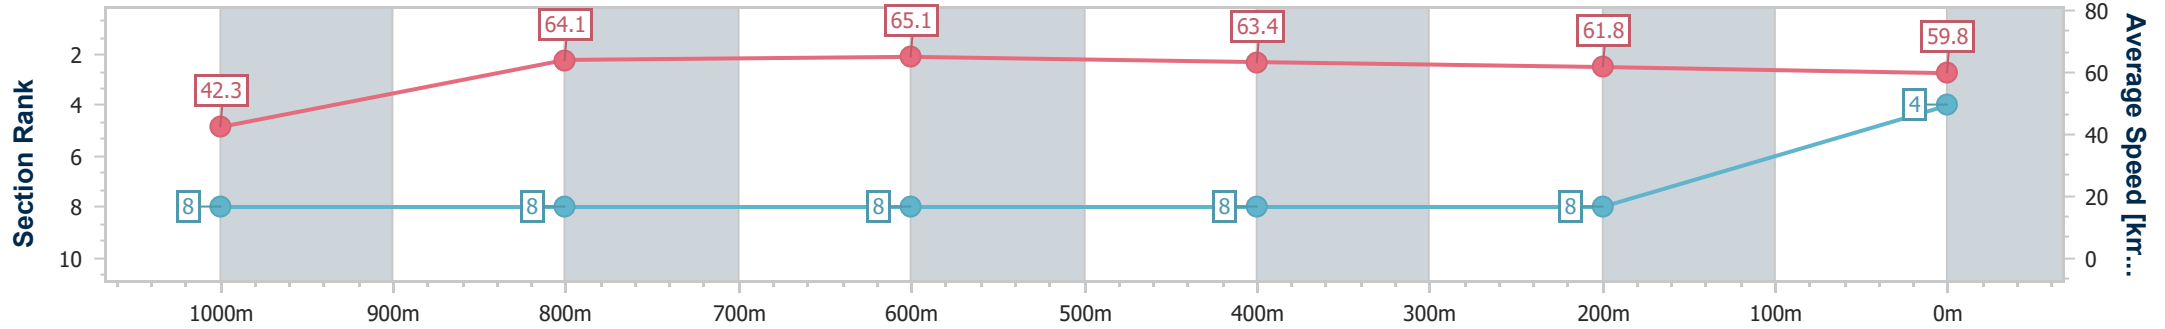

Horse/Jockey Name	Angels Share
Final Rank	4
Fastest Section Time (Section)	0:08.50 (Overall)
Top Speed [km/h] (Section)	66.7 (1000m)
Race State	Finished

Toowoomba QLD Professional
Race 5: JONKER AT AQUIS FILLIES AND MARES BENCHMARK
65 Handicap - 1100m
31 December 2022 - 19:56

Track Rating: Good 3, Weather: Overcast, Rail Position: True Entire

Section	Overall	1000m	800m	600m	400m	200m
Section Times	1:06.35 [4] (0:08.50)	0:57.85 [8] (0:11.25)	0:46.60 [8] (0:11.16)	0:35.44 [8] (0:11.60)	0:23.84 [8] (0:11.81)	0:12.03 [8] (0:12.03)
Average Speed [km/h]	42.3	64.1	65.1	63.4	61.8	59.8
Top Speed [km/h]	59.5	66.7	66.5	65.7	63.6	60.5
Avg. Dist. to Rail [m]	2.6	0.6	2.3	4.2	4.7	7.2
Avg. Stride Freq. [Hz]	2.1	2.4	2.4	2.4	2.3	2.3
Avg. Stride Length [m]	5.6	7.4	7.5	7.3	7.4	7.3

- [ ] Ranking at each section and finish
- -.-.- No data available at this section
- NA No data available