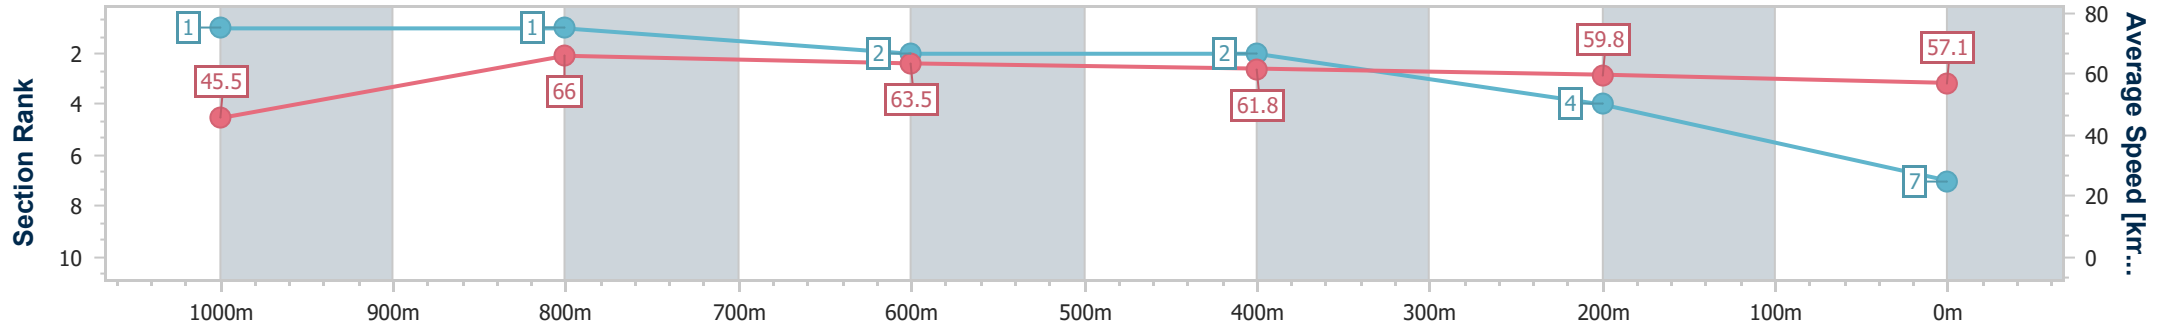

Horse/Jockey Name	Top Bird
Final Rank	7
Fastest Section Time (Section)	0:07.94 (Overall)
Top Speed [km/h] (Section)	67.5 (1000m)
Race State	Finished

Toowoomba QLD Professional
Race 5: JONKER AT AQUIS FILLIES AND MARES BENCHMARK
65 Handicap - 1100m

31 December 2022 - 19:56

Track Rating: Good 3, Weather: Overcast, Rail Position: True Entire

Section	Overall	1000m	800m	600m	400m	200m
Section Times	1:06.68 [7] (0:07.94)	0:58.74 [1] (0:10.85)	0:47.89 [1] (0:11.38)	0:36.51 [2] (0:11.78)	0:24.73 [2] (0:12.16)	0:12.57 [4] (0:12.57)
Average Speed [km/h]	45.5	66.0	63.5	61.8	59.8	57.1
Top Speed [km/h]	63.3	67.5	66.2	64.8	61.1	59.6
Avg. Dist. to Rail [m]	2.0	1.1	1.3	2.2	2.4	1.2
Avg. Stride Freq. [Hz]	2.2	2.7	2.6	2.5	2.5	2.4
Avg. Stride Length [m]	5.8	6.9	6.8	6.8	6.7	6.6

- [ ] Ranking at each section and finish
- -.-.- No data available at this section
- NA No data available