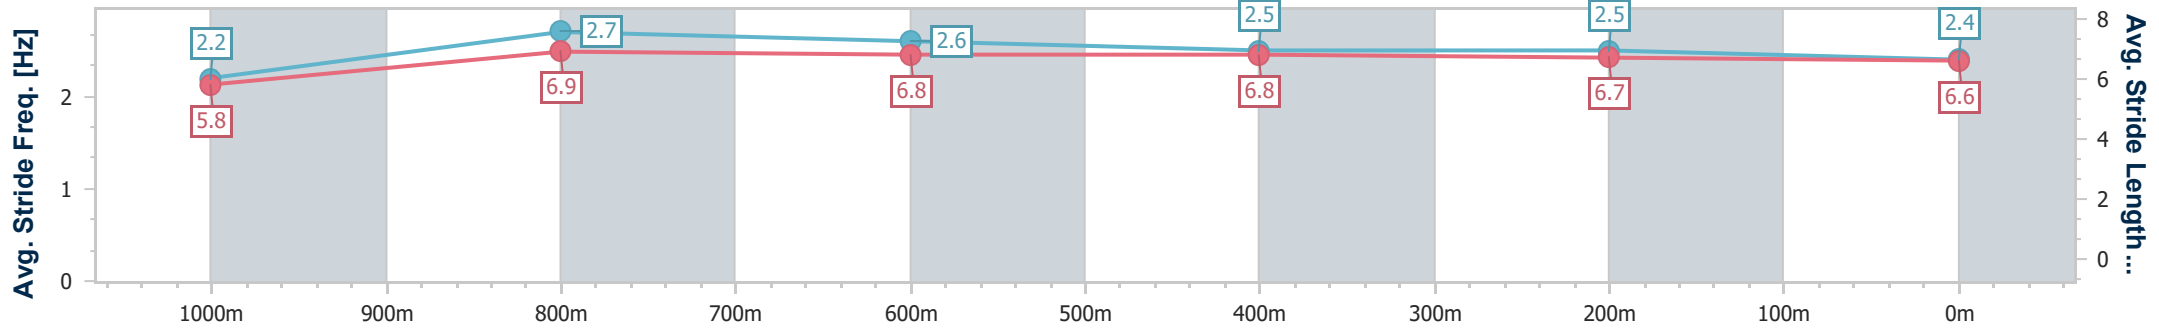

Horse/Jockey Name	Top Bird
Final Rank	7
Fastest Section Time (Section)	0:07.94 (Overall)
Top Speed [km/h] (Section)	67.5 (1000m)
Race State	Finished

Toowoomba QLD Professional
Race 5: JONKER AT AQUIS FILLIES AND MARES BENCHMARK
65 Handicap - 1100m

31 December 2022 - 19:56

Track Rating: Good 3, Weather: Overcast, Rail Position: True Entire

Section	Overall	1000m	800m	600m	400m	200m
Section Times	1:06.68 [7] (0:07.94)	0:58.74 [1] (0:10.85)	0:47.89 [1] (0:11.38)	0:36.51 [2] (0:11.78)	0:24.73 [2] (0:12.16)	0:12.57 [4] (0:12.57)
Average Speed [km/h]	45.5	66.0	63.5	61.8	59.8	57.1
Top Speed [km/h]	63.3	67.5	66.2	64.8	61.1	59.6
Avg. Dist. to Rail [m]	2.0	1.1	1.3	2.2	2.4	1.2
Avg. Stride Freq. [Hz]	2.2	2.7	2.6	2.5	2.5	2.4
Avg. Stride Length [m]	5.8	6.9	6.8	6.8	6.7	6.6

- [ ] Ranking at each section and finish
- -.-.- No data available at this section
- NA No data available