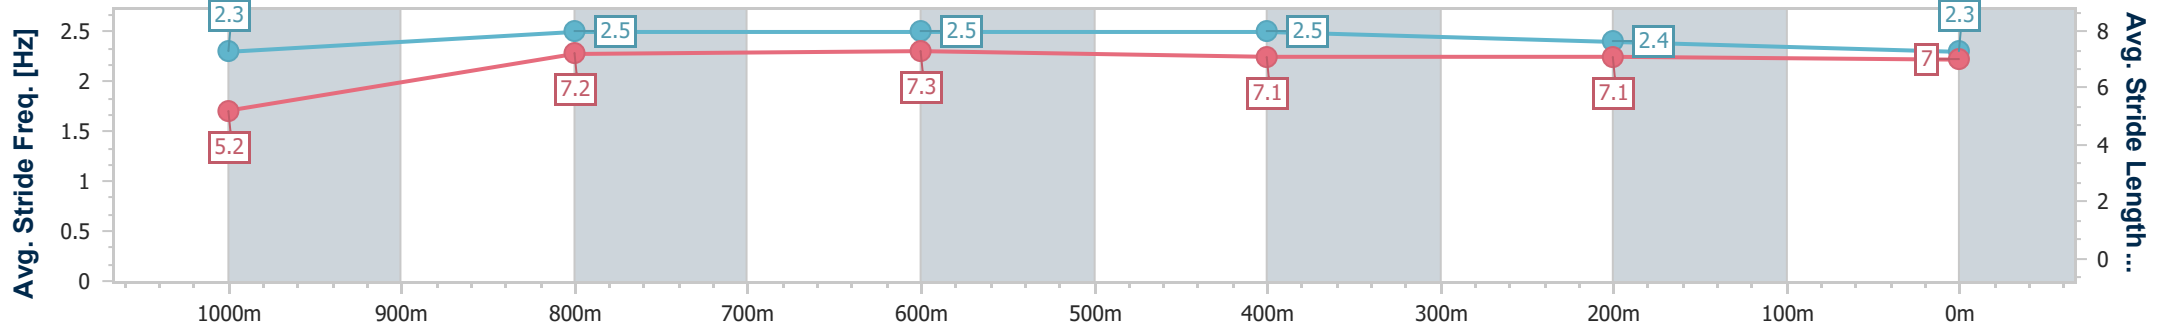

Horse/Jockey Name	Zanazou
Final Rank	5
Fastest Section Time (Section)	0:08.37 (Overall)
Top Speed [km/h] (Section)	65.9 (800m)
Race State	Finished

Toowoomba QLD Professional
Race 5: JONKER AT AQUIS FILLIES AND MARES BENCHMARK
65 Handicap - 1100m

31 December 2022 - 19:56

Track Rating: Good 3, Weather: Overcast, Rail Position: True Entire

Section	Overall	1000m	800m	600m	400m	200m
Section Times	1:06.43 [5] (0:08.37)	0:58.06 [7] (0:11.26)	0:46.80 [7] (0:11.20)	0:35.60 [7] (0:11.51)	0:24.09 [7] (0:11.89)	0:12.20 [7] (0:12.20)
Average Speed [km/h]	43.1	64.0	64.7	62.9	60.9	58.8
Top Speed [km/h]	64.2	65.3	65.9	64.0	63.0	60.0
Avg. Dist. to Rail [m]	6.7	0.4	1.6	1.6	1.6	1.0
Avg. Stride Freq. [Hz]	2.3	2.5	2.5	2.5	2.4	2.3
Avg. Stride Length [m]	5.2	7.2	7.3	7.1	7.1	7.0

- [ ] Ranking at each section and finish
- -.-.- No data available at this section
- NA No data available