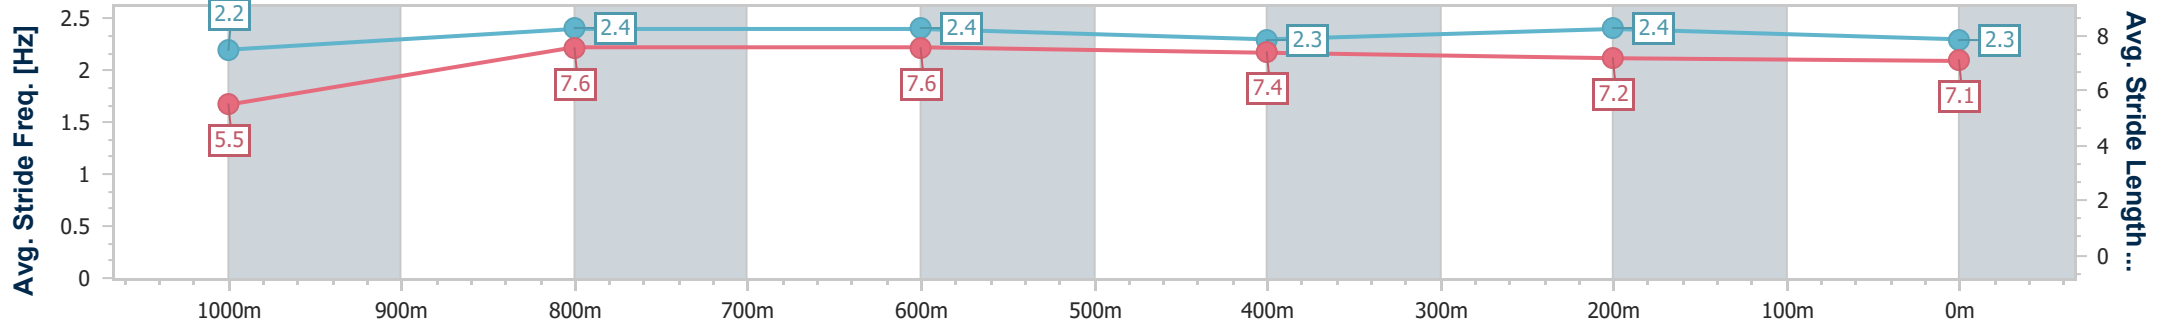

Horse/Jockey Name	Spirit Princess
Final Rank	3
Fastest Section Time (Section)	0:08.11 (Overall)
Top Speed [km/h] (Section)	68.1 (1000m)
Race State	Finished

Toowoomba QLD Professional
Race 5: JONKER AT AQUIS FILLIES AND MARES BENCHMARK
65 Handicap - 1100m
31 December 2022 - 19:56

Track Rating: Good 3, Weather: Overcast, Rail Position: True Entire

Section	Overall	1000m	800m	600m	400m	200m
Section Times	1:06.32 [3] (0:08.11)	0:58.21 [3] (0:10.92)	0:47.29 [3] (0:11.34)	0:35.95 [4] (0:11.94)	0:24.01 [5] (0:11.91)	0:12.10 [6] (0:12.10)
Average Speed [km/h]	44.6	66.2	64.2	61.8	61.7	59.4
Top Speed [km/h]	63.4	68.1	65.9	63.9	62.9	61.9
Avg. Dist. to Rail [m]	4.8	1.3	3.2	4.7	5.5	7.1
Avg. Stride Freq. [Hz]	2.2	2.4	2.4	2.3	2.4	2.3
Avg. Stride Length [m]	5.5	7.6	7.6	7.4	7.2	7.1

- [ ] Ranking at each section and finish
- -.-.- No data available at this section
- NA No data available