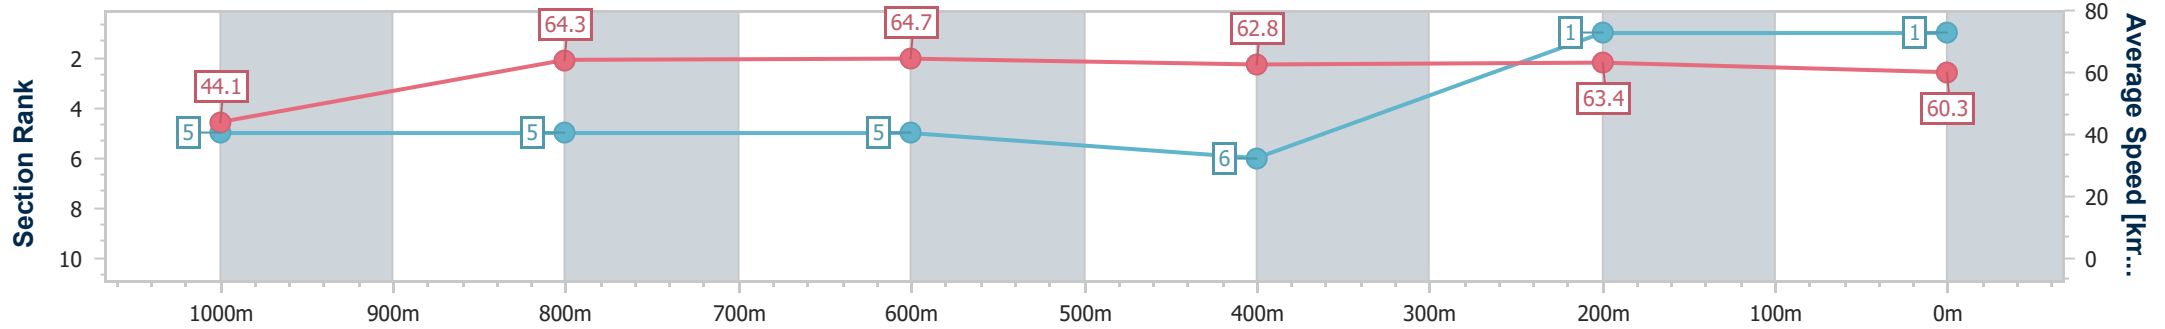

Horse/Jockey Name	Baristasista
Final Rank	1
Fastest Section Time (Section)	0:08.18 (Overall)
Top Speed [km/h] (Section)	65.8 (800m)
Race State	Finished

Toowoomba QLD Professional
Race 5: JONKER AT AQUIS FILLIES AND MARES BENCHMARK
65 Handicap - 1100m
31 December 2022 - 19:56

Track Rating: Good 3, Weather: Overcast, Rail Position: True Entire

Section	Overall	1000m	800m	600m	400m	200m
Section Times	1:05.80 [1] (0:08.18)	0:57.62 [5] (0:11.19)	0:46.43 [5] (0:11.20)	0:35.23 [5] (0:11.75)	0:23.48 [6] (0:11.58)	0:11.90 [1] (0:11.90)
Average Speed [km/h]	44.1	64.3	64.7	62.8	63.4	60.3
Top Speed [km/h]	63.8	65.1	65.8	64.3	64.4	62.3
Avg. Dist. to Rail [m]	2.8	0.4	2.3	4.8	5.7	5.5
Avg. Stride Freq. [Hz]	2.3	2.4	2.4	2.4	2.4	2.3
Avg. Stride Length [m]	5.4	7.4	7.6	7.4	7.4	7.3

- [ ] Ranking at each section and finish
- -.-.- No data available at this section
- NA No data available