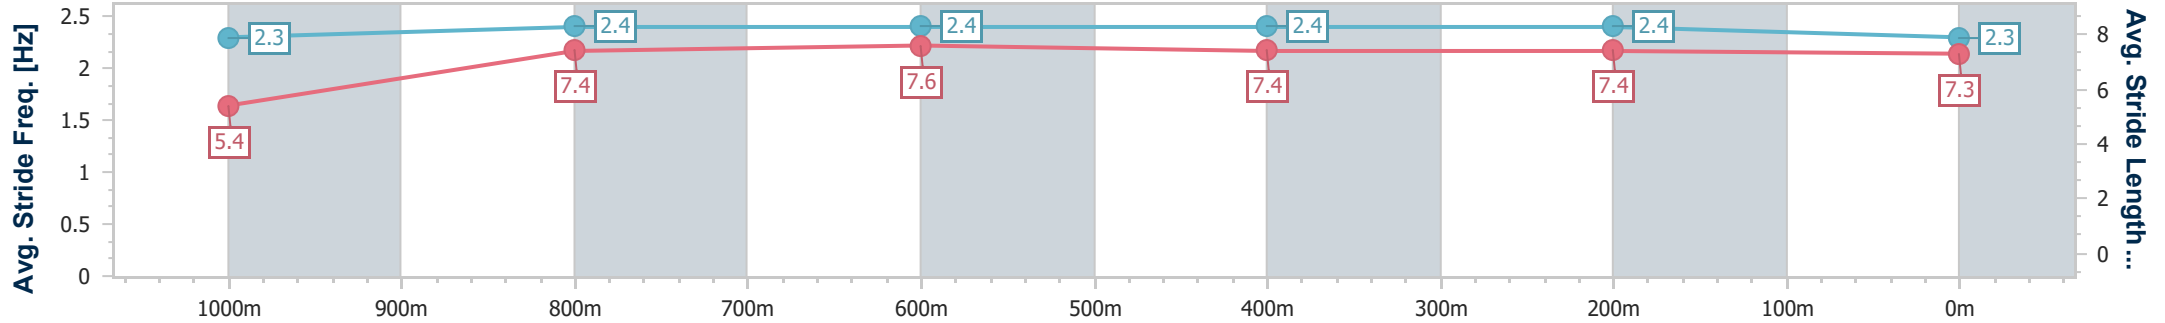

Horse/Jockey Name	Baristasista
Final Rank	1
Fastest Section Time (Section)	0:08.18 (Overall)
Top Speed [km/h] (Section)	65.8 (800m)
Race State	Finished

Toowoomba QLD Professional
Race 5: JONKER AT AQUIS FILLIES AND MARES BENCHMARK
65 Handicap - 1100m
31 December 2022 - 19:56

Track Rating: Good 3, Weather: Overcast, Rail Position: True Entire

Section	Overall	1000m	800m	600m	400m	200m
Section Times	1:05.80 [1] (0:08.18)	0:57.62 [5] (0:11.19)	0:46.43 [5] (0:11.20)	0:35.23 [5] (0:11.75)	0:23.48 [6] (0:11.58)	0:11.90 [1] (0:11.90)
Average Speed [km/h]	44.1	64.3	64.7	62.8	63.4	60.3
Top Speed [km/h]	63.8	65.1	65.8	64.3	64.4	62.3
Avg. Dist. to Rail [m]	2.8	0.4	2.3	4.8	5.7	5.5
Avg. Stride Freq. [Hz]	2.3	2.4	2.4	2.4	2.4	2.3
Avg. Stride Length [m]	5.4	7.4	7.6	7.4	7.4	7.3

- [ ] Ranking at each section and finish
- -.-.- No data available at this section
- NA No data available