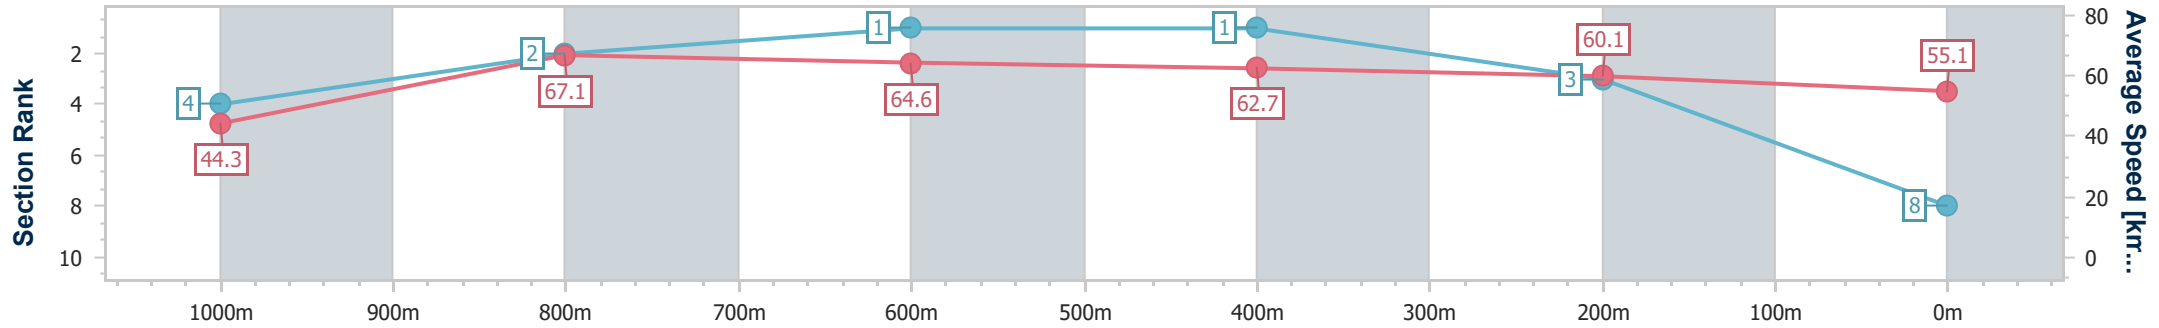

Horse/Jockey Name	I Am Ready
Final Rank	8
Fastest Section Time (Section)	0:08.15 (Overall)
Top Speed [km/h] (Section)	68.4 (1000m)
Race State	Finished

Toowoomba QLD Professional
Race 5: JONKER AT AQUIS FILLIES AND MARES BENCHMARK
65 Handicap - 1100m

31 December 2022 - 19:56

Track Rating: Good 3, Weather: Overcast, Rail Position: True Entire

Section	Overall	1000m	800m	600m	400m	200m
Section Times	1:07.06 [8] (0:08.15)	0:58.91 [4] (0:10.72)	0:48.19 [2] (0:11.22)	0:36.97 [1] (0:11.74)	0:25.23 [1] (0:12.18)	0:13.05 [3] (0:13.05)
Average Speed [km/h]	44.3	67.1	64.6	62.7	60.1	55.1
Top Speed [km/h]	65.2	68.4	65.4	64.2	62.1	59.0
Avg. Dist. to Rail [m]	6.0	1.2	2.2	4.3	4.9	7.0
Avg. Stride Freq. [Hz]	2.3	2.6	2.4	2.4	2.4	2.3
Avg. Stride Length [m]	5.3	7.3	7.3	7.2	6.9	6.7

- [ ] Ranking at each section and finish
- -.-.- No data available at this section
- NA No data available