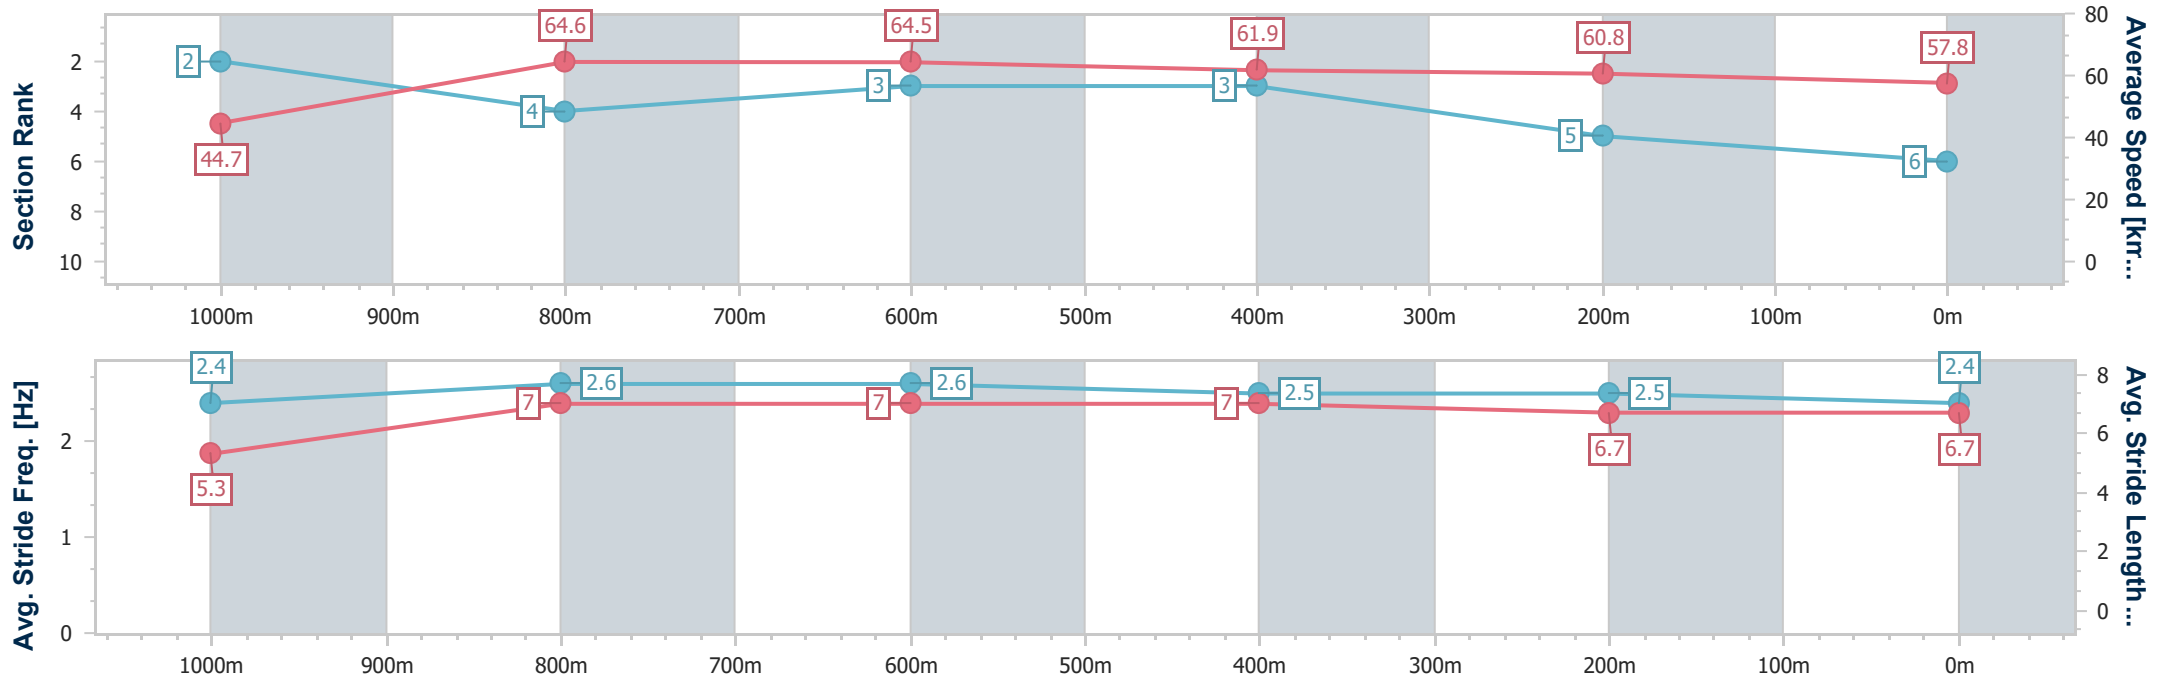

Horse/Jockey Name	Rowdash
Final Rank	6
Fastest Section Time (Section)	0:08.06 (Overall)
Top Speed [km/h] (Section)	66.4 (1000m)
Race State	Finished

Toowoomba QLD Professional
Race 5: JONKER AT AQUIS FILLIES AND MARES BENCHMARK
65 Handicap - 1100m

31 December 2022 - 19:56

Track Rating: Good 3, Weather: Overcast, Rail Position: True Entire

Section	Overall	1000m	800m	600m	400m	200m
Section Times	1:06.58 [6] (0:08.06)	0:58.52 [2] (0:11.08)	0:47.44 [4] (0:11.16)	0:36.28 [3] (0:11.86)	0:24.42 [3] (0:12.00)	0:12.42 [5] (0:12.42)
Average Speed [km/h]	44.7	64.6	64.5	61.9	60.8	57.8
Top Speed [km/h]	64.5	66.4	65.9	63.7	61.5	60.5
Avg. Dist. to Rail [m]	1.1	2.2	1.1	3.5	3.5	3.4
Avg. Stride Freq. [Hz]	2.4	2.6	2.6	2.5	2.5	2.4
Avg. Stride Length [m]	5.3	7.0	7.0	7.0	6.7	6.7

- [ ] Ranking at each section and finish
- -.-.- No data available at this section
- NA No data available