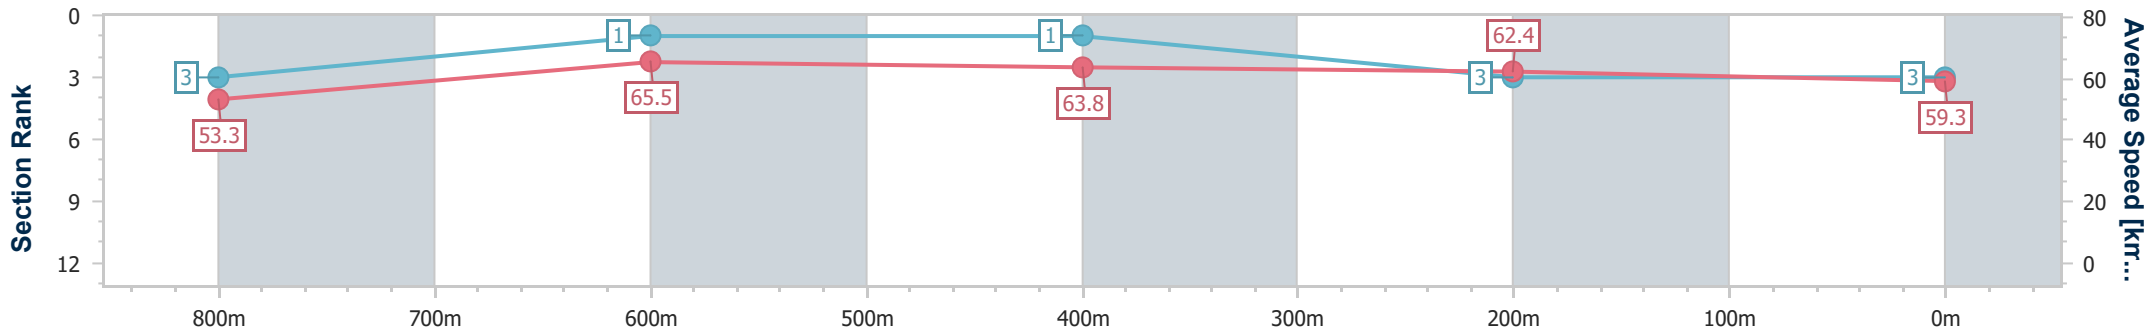

Horse/Jockey Name	Point Break
Final Rank	3
Fastest Section Time (Section)	0:10.98 (800m)
Top Speed [km/h] (Section)	67.0 (800m)
Race State	Finished

Toowoomba QLD Professional
Race 1: EUREKA STUD Maiden Plate - 1000m

31 December 2022 - 17:21

Track Rating: Good 4, Weather: Overcast, Rail Position: True Entire

Section	Overall	800m	600m	400m	200m
Section Times	0:59.92 [3] (0:13.74)	0:46.18 [3] (0:10.98)	0:35.20 [1] (0:11.43)	0:23.77 [1] (0:11.65)	0:12.12 [3] (0:12.12)
Average Speed [km/h]	53.3	65.5	63.8	62.4	59.3
Top Speed [km/h]	66.2	67.0	66.3	63.5	62.4
Avg. Dist. to Rail [m]	3.1	0.9	2.2	2.7	2.6
Avg. Stride Freq. [Hz]	2.5	2.6	2.5	2.5	2.3
Avg. Stride Length [m]	5.9	7.1	7.1	7.0	7.0

- [ ] Ranking at each section and finish
- -.-.- No data available at this section
- NA No data available