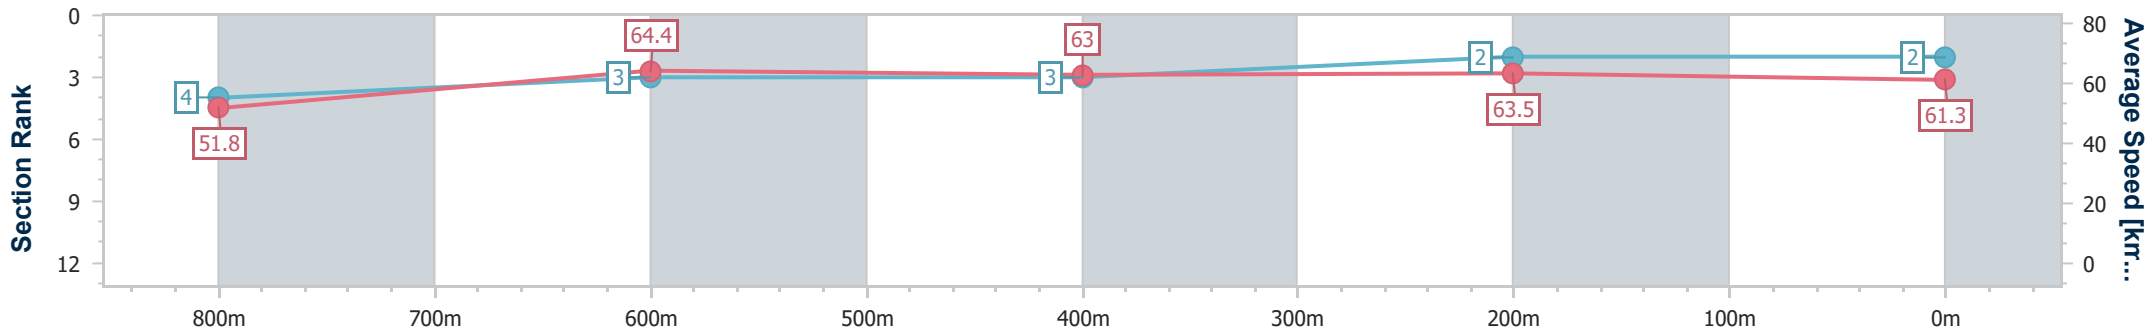

Horse/Jockey Name	Kihi
Final Rank	2
Fastest Section Time (Section)	0:11.05 (800m)
Top Speed [km/h] (Section)	68.4 (Overall)
Race State	Finished

Toowoomba QLD Professional
Race 1: EUREKA STUD Maiden Plate - 1000m

31 December 2022 - 17:21

Track Rating: Good 4, Weather: Overcast, Rail Position: True Entire

Section	Overall	800m	600m	400m	200m
Section Times	0:59.51 [2] (0:13.79)	0:45.72 [4] (0:11.05)	0:34.67 [3] (0:11.56)	0:23.11 [3] (0:11.37)	0:11.74 [2] (0:11.74)
Average Speed [km/h]	51.8	64.4	63.0	63.5	61.3
Top Speed [km/h]	68.4	66.1	65.2	64.6	63.6
Avg. Dist. to Rail [m]	1.8	2.6	2.1	1.0	2.5
Avg. Stride Freq. [Hz]	2.4	2.5	2.4	2.5	2.4
Avg. Stride Length [m]	6.0	7.2	7.2	7.2	7.1

- [ ] Ranking at each section and finish
- -.-.- No data available at this section
- NA No data available