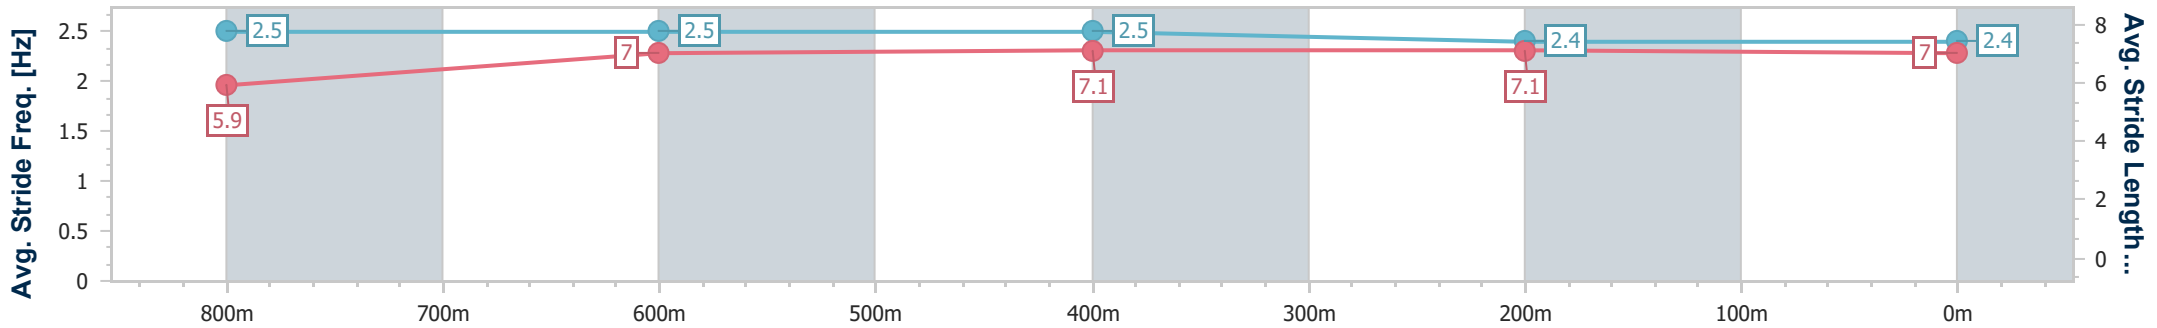

Horse/Jockey Name	Methil
Final Rank	4
Fastest Section Time (Section)	0:11.45 (800m)
Top Speed [km/h] (Section)	66.2 (Overall)
Race State	Finished

Toowoomba QLD Professional
Race 1: EUREKA STUD Maiden Plate - 1000m

31 December 2022 - 17:21

Track Rating: Good 4, Weather: Overcast, Rail Position: True Entire

Section	Overall	800m	600m	400m	200m
Section Times	1:00.17 [4] (0:13.73)	0:46.44 [2] (0:11.45)	0:34.99 [5] (0:11.69)	0:23.30 [5] (0:11.63)	0:11.67 [5] (0:11.67)
Average Speed [km/h]	52.8	63.3	63.0	62.5	61.6
Top Speed [km/h]	66.2	66.1	65.3	63.5	63.1
Avg. Dist. to Rail [m]	4.2	2.5	4.1	2.4	2.4
Avg. Stride Freq. [Hz]	2.5	2.5	2.5	2.4	2.4
Avg. Stride Length [m]	5.9	7.0	7.1	7.1	7.0

- [ ] Ranking at each section and finish
- -.-.- No data available at this section
- NA No data available