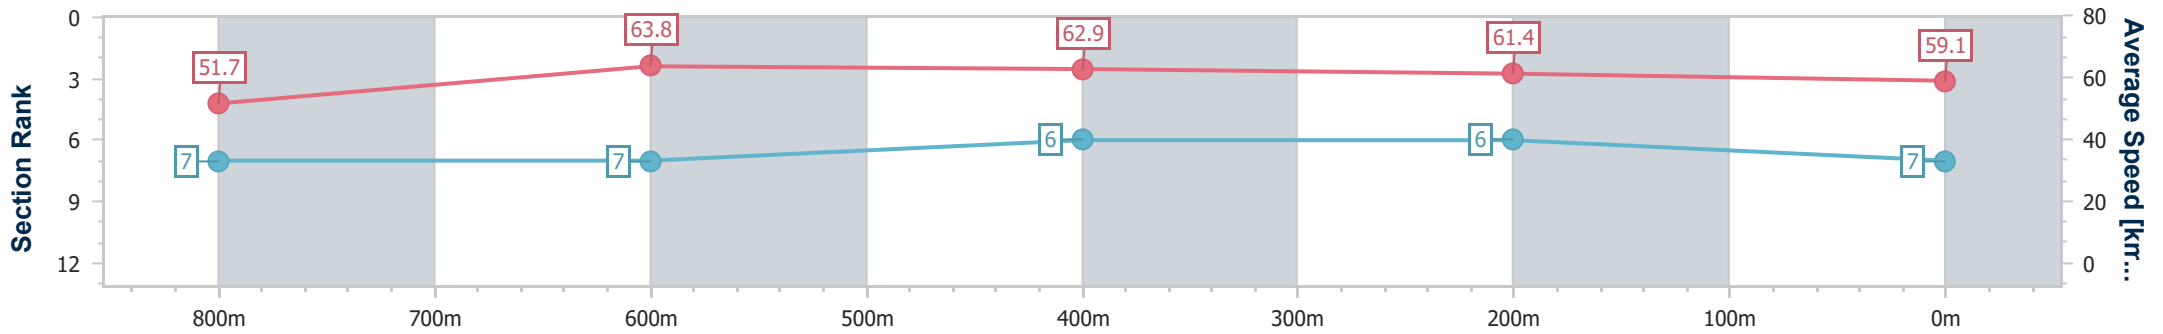

- [] Ranking at each section and finish
- .-.- No data available at this section
- NA No data available

Horse/Jockey Name	Turf Edition
Final Rank	7
Fastest Section Time (Section)	0:11.35 (800m)
Top Speed [km/h] (Section)	66.0 (800m)
Race State	Finished

Toowoomba QLD Professional
Race 1: EUREKA STUD Maiden Plate - 1000m

31 December 2022 - 17:21

Track Rating: Good 4, Weather: Overcast, Rail Position: True Entire

Section	Overall	800m	600m	400m	200m
Section Times	1:00.98 [7] (0:14.07)	0:46.91 [7] (0:11.35)	0:35.56 [7] (0:11.54)	0:24.02 [6] (0:11.86)	0:12.16 [6] (0:12.16)
Average Speed [km/h]	51.7	63.8	62.9	61.4	59.1
Top Speed [km/h]	64.7	66.0	65.5	63.1	62.3
Avg. Dist. to Rail [m]	7.1	1.4	1.7	2.7	1.8
Avg. Stride Freq. [Hz]	2.4	2.4	2.4	2.4	2.3
Avg. Stride Length [m]	6.2	7.3	7.2	7.1	7.0