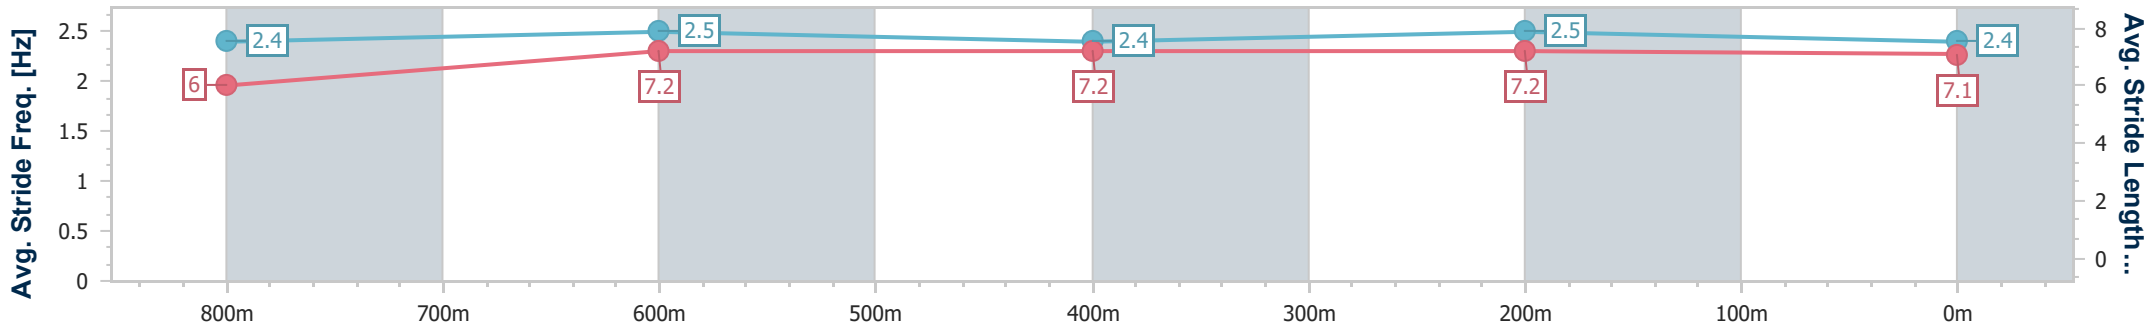

Horse/Jockey Name	Kihi
Final Rank	2
Fastest Section Time (Section)	0:11.05 (800m)
Top Speed [km/h] (Section)	68.4 (Overall)
Race State	Finished

Toowoomba QLD Professional
Race 1: EUREKA STUD Maiden Plate - 1000m

31 December 2022 - 17:21

Track Rating: Good 4, Weather: Overcast, Rail Position: True Entire

Section	Overall	800m	600m	400m	200m
Section Times	0:59.51 [2] (0:13.79)	0:45.72 [4] (0:11.05)	0:34.67 [3] (0:11.56)	0:23.11 [3] (0:11.37)	0:11.74 [2] (0:11.74)
Average Speed [km/h]	51.8	64.4	63.0	63.5	61.3
Top Speed [km/h]	68.4	66.1	65.2	64.6	63.6
Avg. Dist. to Rail [m]	1.8	2.6	2.1	1.0	2.5
Avg. Stride Freq. [Hz]	2.4	2.5	2.4	2.5	2.4
Avg. Stride Length [m]	6.0	7.2	7.2	7.2	7.1

- [ ] Ranking at each section and finish
- -.-.- No data available at this section
- NA No data available