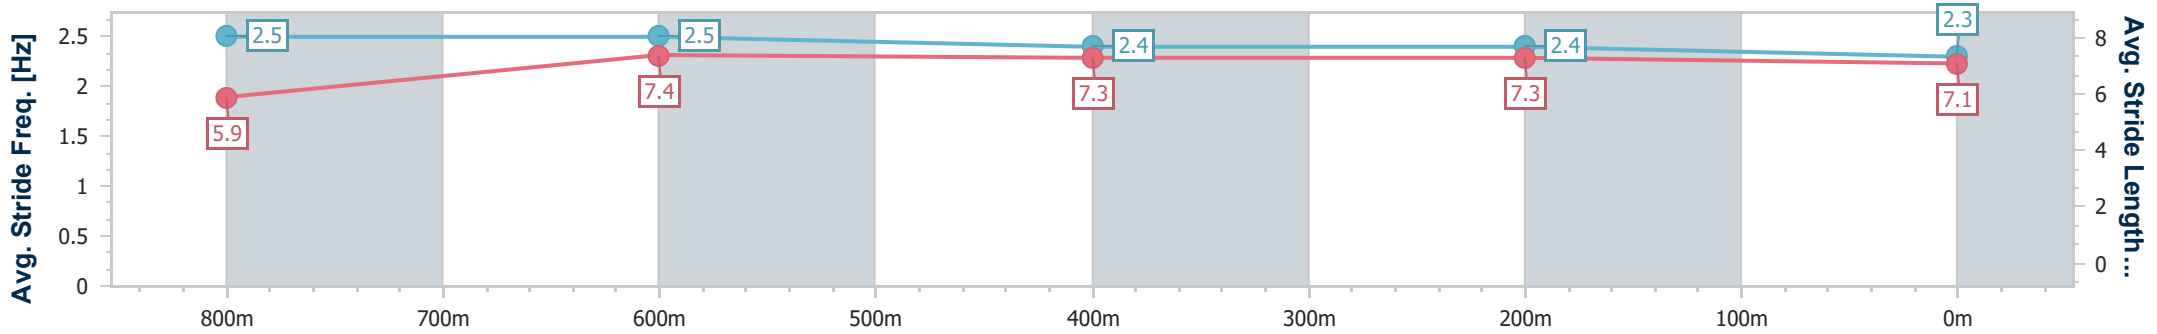

- [] Ranking at each section and finish
- .-.- No data available at this section
- NA No data available

Horse/Jockey Name	Substitution
Final Rank	5
Fastest Section Time (Section)	0:10.97 (800m)
Top Speed [km/h] (Section)	67.5 (800m)
Race State	Finished

Toowoomba QLD Professional
Race 1: EUREKA STUD Maiden Plate - 1000m

31 December 2022 - 17:21

Track Rating: Good 4, Weather: Overcast, Rail Position: True Entire

Section	Overall	800m	600m	400m	200m
Section Times	1:00.55 [5] (0:13.99)	0:46.56 [6] (0:10.97)	0:35.59 [4] (0:11.53)	0:24.06 [4] (0:11.84)	0:12.22 [4] (0:12.22)
Average Speed [km/h]	51.9	65.9	62.9	61.4	58.8
Top Speed [km/h]	66.1	67.5	66.4	62.9	60.5
Avg. Dist. to Rail [m]	5.2	0.9	1.4	3.4	5.8
Avg. Stride Freq. [Hz]	2.5	2.5	2.4	2.4	2.3
Avg. Stride Length [m]	5.9	7.4	7.3	7.3	7.1