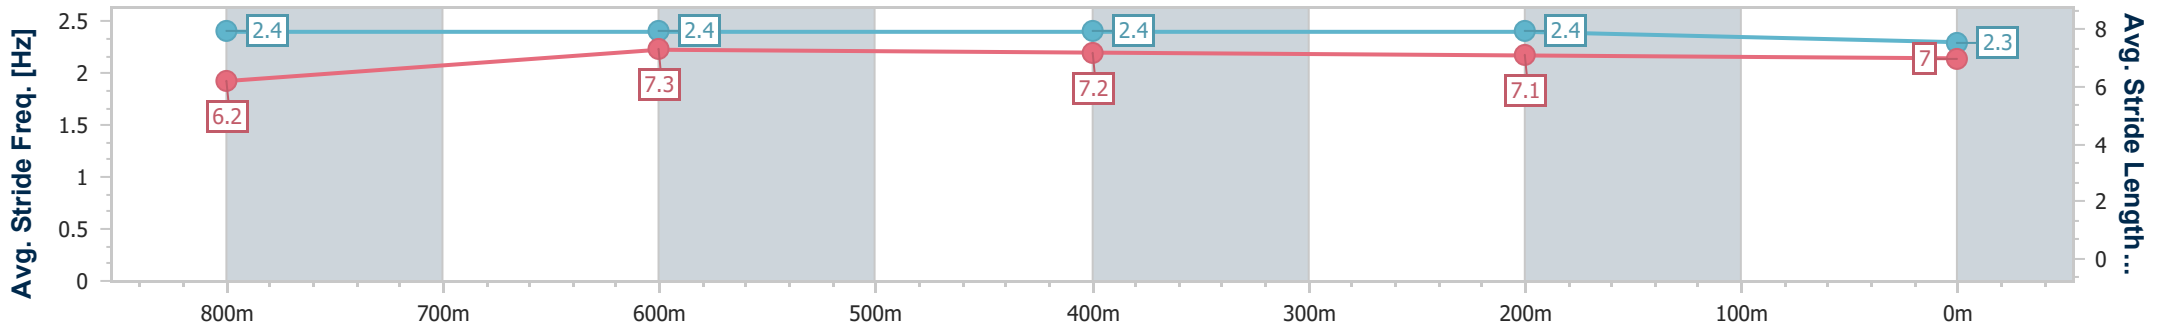

Toowoomba QLD Professional
Race 1: EUREKA STUD Maiden Plate - 1000m

31 December 2022 - 17:21

Track Rating: Good 4, Weather: Overcast, Rail Position: True Entire

Section	Overall	800m	600m	400m	200m
Section Times	1:00.59 [6] (0:14.14)	0:46.45 [8] (0:11.49)	0:34.96 [8] (0:11.58)	0:23.38 [8] (0:11.64)	0:11.74 [7] (0:11.74)
Average Speed [km/h]	51.4	63.3	62.6	62.7	61.2
Top Speed [km/h]	65.2	65.5	64.4	64.1	63.3
Avg. Dist. to Rail [m]	5.1	2.4	1.2	3.8	6.0
Avg. Stride Freq. [Hz]	2.4	2.6	2.5	2.5	2.5
Avg. Stride Length [m]	5.9	6.9	7.0	7.0	6.9

- [] Ranking at each section and finish
- .-.- No data available at this section
- NA No data available

Horse/Jockey Name	Turf Edition
Final Rank	7
Fastest Section Time (Section)	0:11.35 (800m)
Top Speed [km/h] (Section)	66.0 (800m)
Race State	Finished

Toowoomba QLD Professional
Race 1: EUREKA STUD Maiden Plate - 1000m

31 December 2022 - 17:21

Track Rating: Good 4, Weather: Overcast, Rail Position: True Entire

Section	Overall	800m	600m	400m	200m
Section Times	1:00.98 [7] (0:14.07)	0:46.91 [7] (0:11.35)	0:35.56 [7] (0:11.54)	0:24.02 [6] (0:11.86)	0:12.16 [6] (0:12.16)
Average Speed [km/h]	51.7	63.8	62.9	61.4	59.1
Top Speed [km/h]	64.7	66.0	65.5	63.1	62.3
Avg. Dist. to Rail [m]	7.1	1.4	1.7	2.7	1.8
Avg. Stride Freq. [Hz]	2.4	2.4	2.4	2.4	2.3
Avg. Stride Length [m]	6.2	7.3	7.2	7.1	7.0