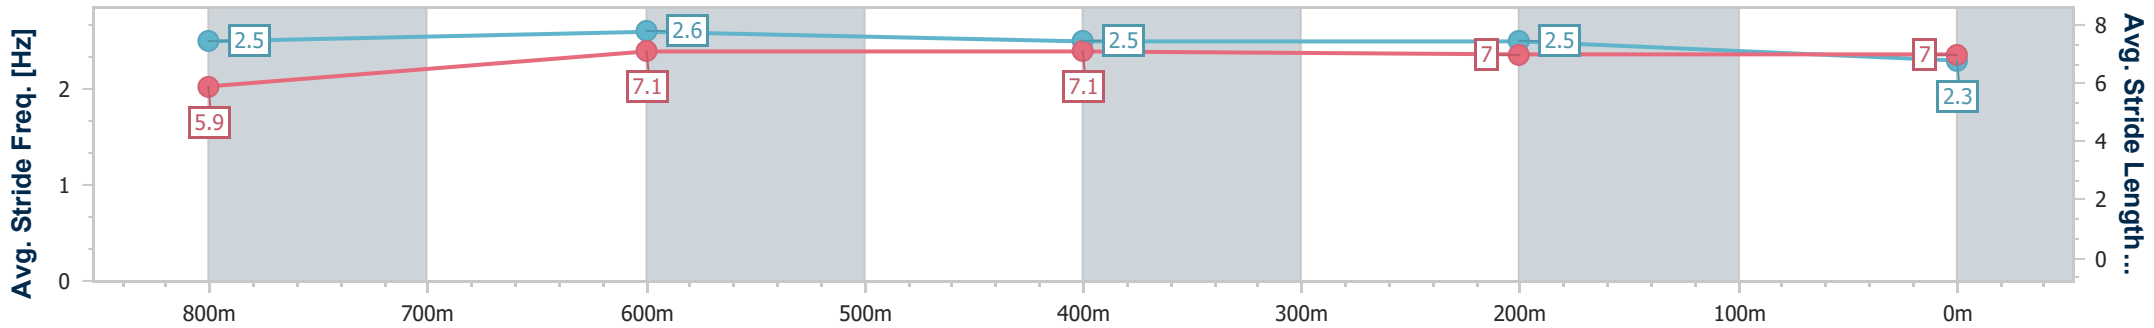

Horse/Jockey Name	Point Break
Final Rank	3
Fastest Section Time (Section)	0:10.98 (800m)
Top Speed [km/h] (Section)	67.0 (800m)
Race State	Finished

Toowoomba QLD Professional
Race 1: EUREKA STUD Maiden Plate - 1000m

31 December 2022 - 17:21

Track Rating: Good 4, Weather: Overcast, Rail Position: True Entire

Section	Overall	800m	600m	400m	200m
Section Times	0:59.92 [3] (0:13.74)	0:46.18 [3] (0:10.98)	0:35.20 [1] (0:11.43)	0:23.77 [1] (0:11.65)	0:12.12 [3] (0:12.12)
Average Speed [km/h]	53.3	65.5	63.8	62.4	59.3
Top Speed [km/h]	66.2	67.0	66.3	63.5	62.4
Avg. Dist. to Rail [m]	3.1	0.9	2.2	2.7	2.6
Avg. Stride Freq. [Hz]	2.5	2.6	2.5	2.5	2.3
Avg. Stride Length [m]	5.9	7.1	7.1	7.0	7.0

- [ ] Ranking at each section and finish
- -.-.- No data available at this section
- NA No data available