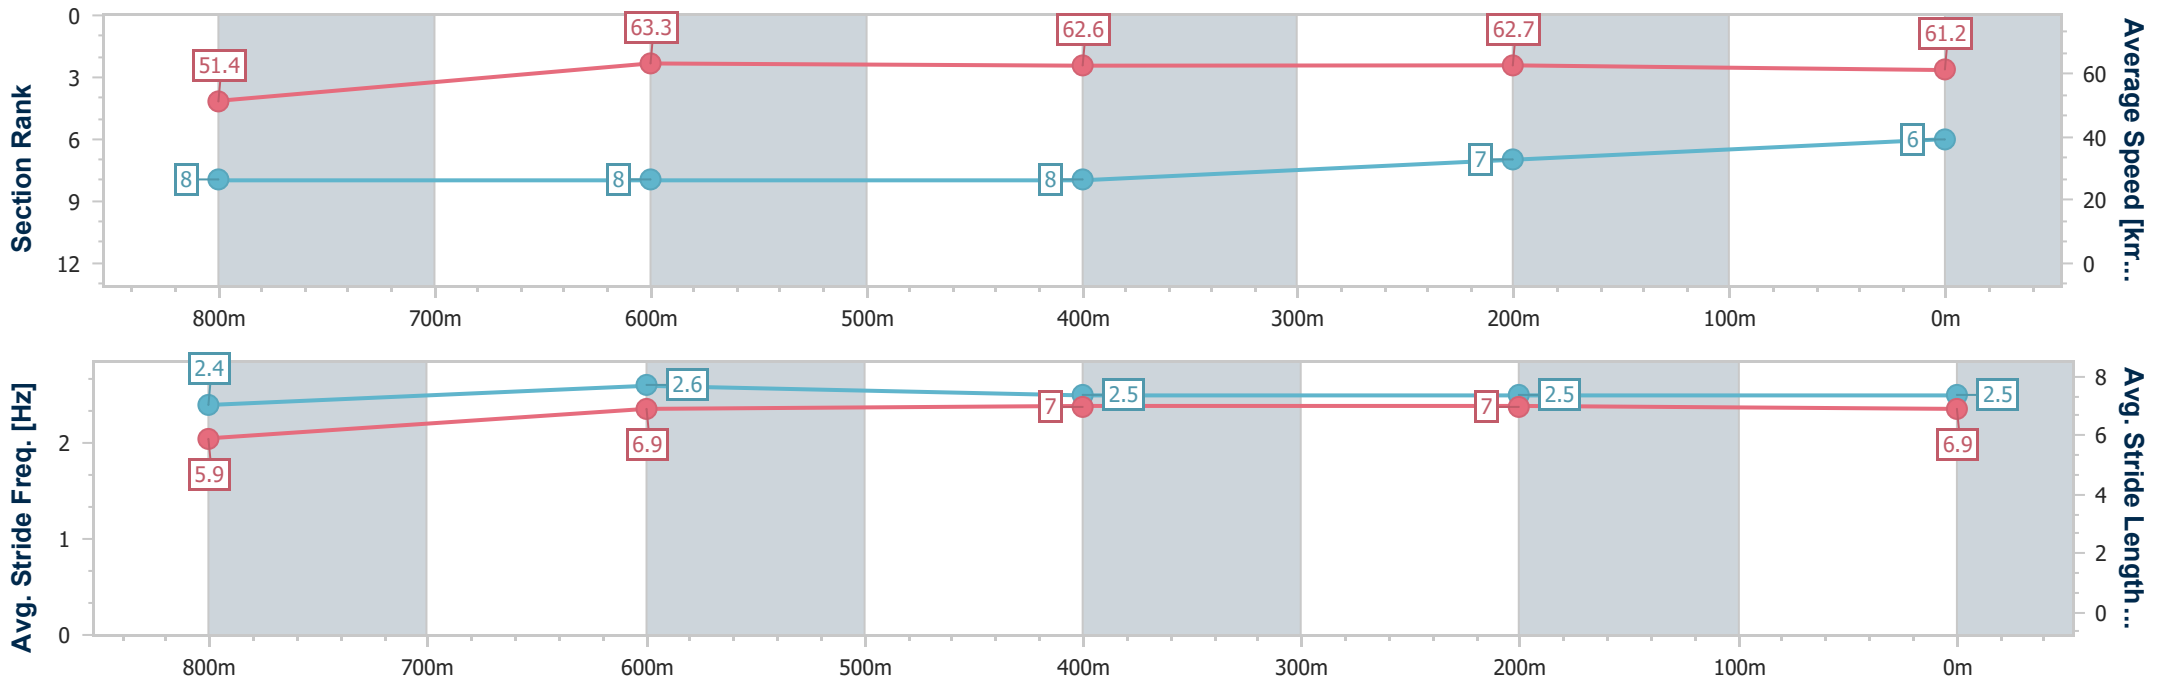

- [] Ranking at each section and finish
- .-.- No data available at this section
- NA No data available

Horse/Jockey Name	Seenuscoming
Final Rank	6
Fastest Section Time (Section)	0:11.49 (800m)
Top Speed [km/h] (Section)	65.5 (800m)
Race State	Finished

Toowoomba QLD Professional
Race 1: EUREKA STUD Maiden Plate - 1000m

31 December 2022 - 17:21

Track Rating: Good 4, Weather: Overcast, Rail Position: True Entire

Section	Overall	800m	600m	400m	200m
Section Times	1:00.59 [6] (0:14.14)	0:46.45 [8] (0:11.49)	0:34.96 [8] (0:11.58)	0:23.38 [8] (0:11.64)	0:11.74 [7] (0:11.74)
Average Speed [km/h]	51.4	63.3	62.6	62.7	61.2
Top Speed [km/h]	65.2	65.5	64.4	64.1	63.3
Avg. Dist. to Rail [m]	5.1	2.4	1.2	3.8	6.0
Avg. Stride Freq. [Hz]	2.4	2.6	2.5	2.5	2.5
Avg. Stride Length [m]	5.9	6.9	7.0	7.0	6.9