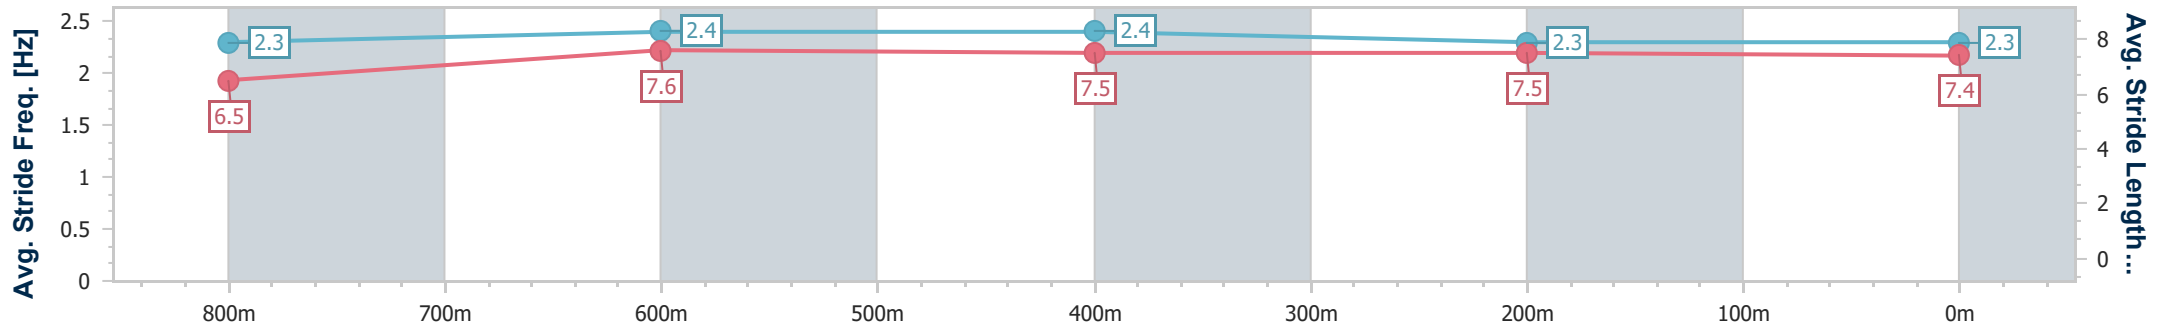

31 December 2022 - 17:21

Track Rating: Good 4, Weather: Overcast, Rail Position: True Entire

Section	Overall	800m	600m	400m	200m
Section Times	0:59.32 [1] (0:13.62)	0:45.70 [1] (0:11.11)	0:34.59 [2] (0:11.45)	0:23.14 [2] (0:11.50)	0:11.64 [1] (0:11.64)
Average Speed [km/h]	53.4	65.1	63.1	62.7	61.7
Top Speed [km/h]	67.4	66.5	66.4	63.9	62.5
Avg. Dist. to Rail [m]	6.6	0.9	0.6	0.7	1.6
Avg. Stride Freq. [Hz]	2.3	2.4	2.4	2.3	2.3
Avg. Stride Length [m]	6.5	7.6	7.5	7.5	7.4