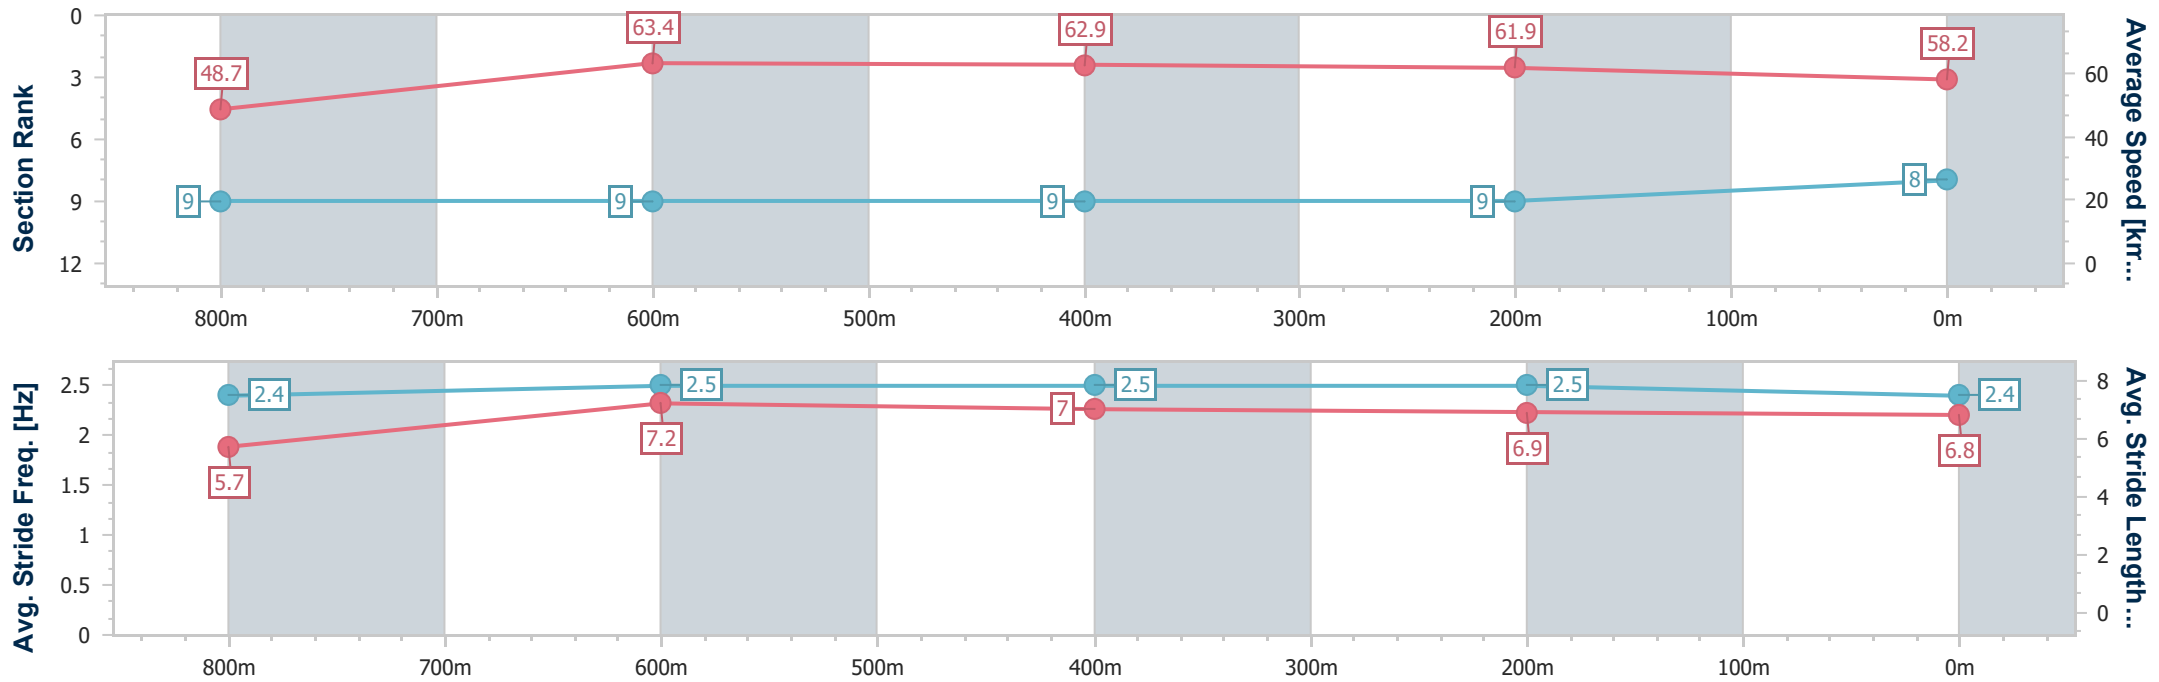

Toowoomba QLD Professional
Race 1: EUREKA STUD Maiden Plate - 1000m

31 December 2022 - 17:21

Track Rating: Good 4, Weather: Overcast, Rail Position: True Entire

Section	Overall	800m	600m	400m	200m
Section Times	1:00.98 [7] (0:14.07)	0:46.91 [7] (0:11.35)	0:35.56 [7] (0:11.54)	0:24.02 [6] (0:11.86)	0:12.16 [6] (0:12.16)
Average Speed [km/h]	51.7	63.8	62.9	61.4	59.1
Top Speed [km/h]	64.7	66.0	65.5	63.1	62.3
Avg. Dist. to Rail [m]	7.1	1.4	1.7	2.7	1.8
Avg. Stride Freq. [Hz]	2.4	2.4	2.4	2.4	2.3
Avg. Stride Length [m]	6.2	7.3	7.2	7.1	7.0

- [] Ranking at each section and finish
- .-.- No data available at this section
- NA No data available

Horse/Jockey Name	Aynat
Final Rank	8
Fastest Section Time (Section)	0:11.37 (800m)
Top Speed [km/h] (Section)	65.2 (600m)
Race State	Finished

Toowoomba QLD Professional
Race 1: EUREKA STUD Maiden Plate - 1000m

31 December 2022 - 17:21

Track Rating: Good 4, Weather: Overcast, Rail Position: True Entire

Section	Overall	800m	600m	400m	200m
Section Times	1:01.78 [8] (0:14.82)	0:46.96 [9] (0:11.37)	0:35.59 [9] (0:11.51)	0:24.08 [9] (0:11.74)	0:12.34 [9] (0:12.34)
Average Speed [km/h]	48.7	63.4	62.9	61.9	58.2
Top Speed [km/h]	61.5	65.1	65.2	63.9	60.9
Avg. Dist. to Rail [m]	1.3	0.4	1.0	3.3	6.1
Avg. Stride Freq. [Hz]	2.4	2.5	2.5	2.5	2.4
Avg. Stride Length [m]	5.7	7.2	7.0	6.9	6.8