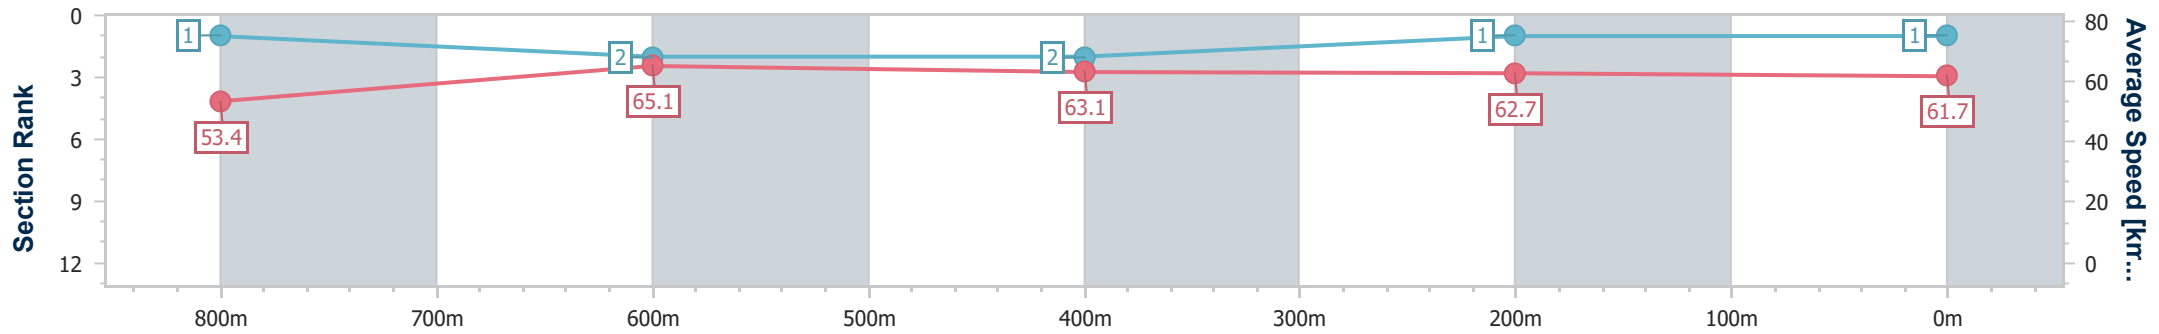

31 December 2022 - 17:21

Track Rating: Good 4, Weather: Overcast, Rail Position: True Entire

Section	Overall	800m	600m	400m	200m
Section Times	0:59.32 [1] (0:13.62)	0:45.70 [1] (0:11.11)	0:34.59 [2] (0:11.45)	0:23.14 [2] (0:11.50)	0:11.64 [1] (0:11.64)
Average Speed [km/h]	53.4	65.1	63.1	62.7	61.7
Top Speed [km/h]	67.4	66.5	66.4	63.9	62.5
Avg. Dist. to Rail [m]	6.6	0.9	0.6	0.7	1.6
Avg. Stride Freq. [Hz]	2.3	2.4	2.4	2.3	2.3
Avg. Stride Length [m]	6.5	7.6	7.5	7.5	7.4