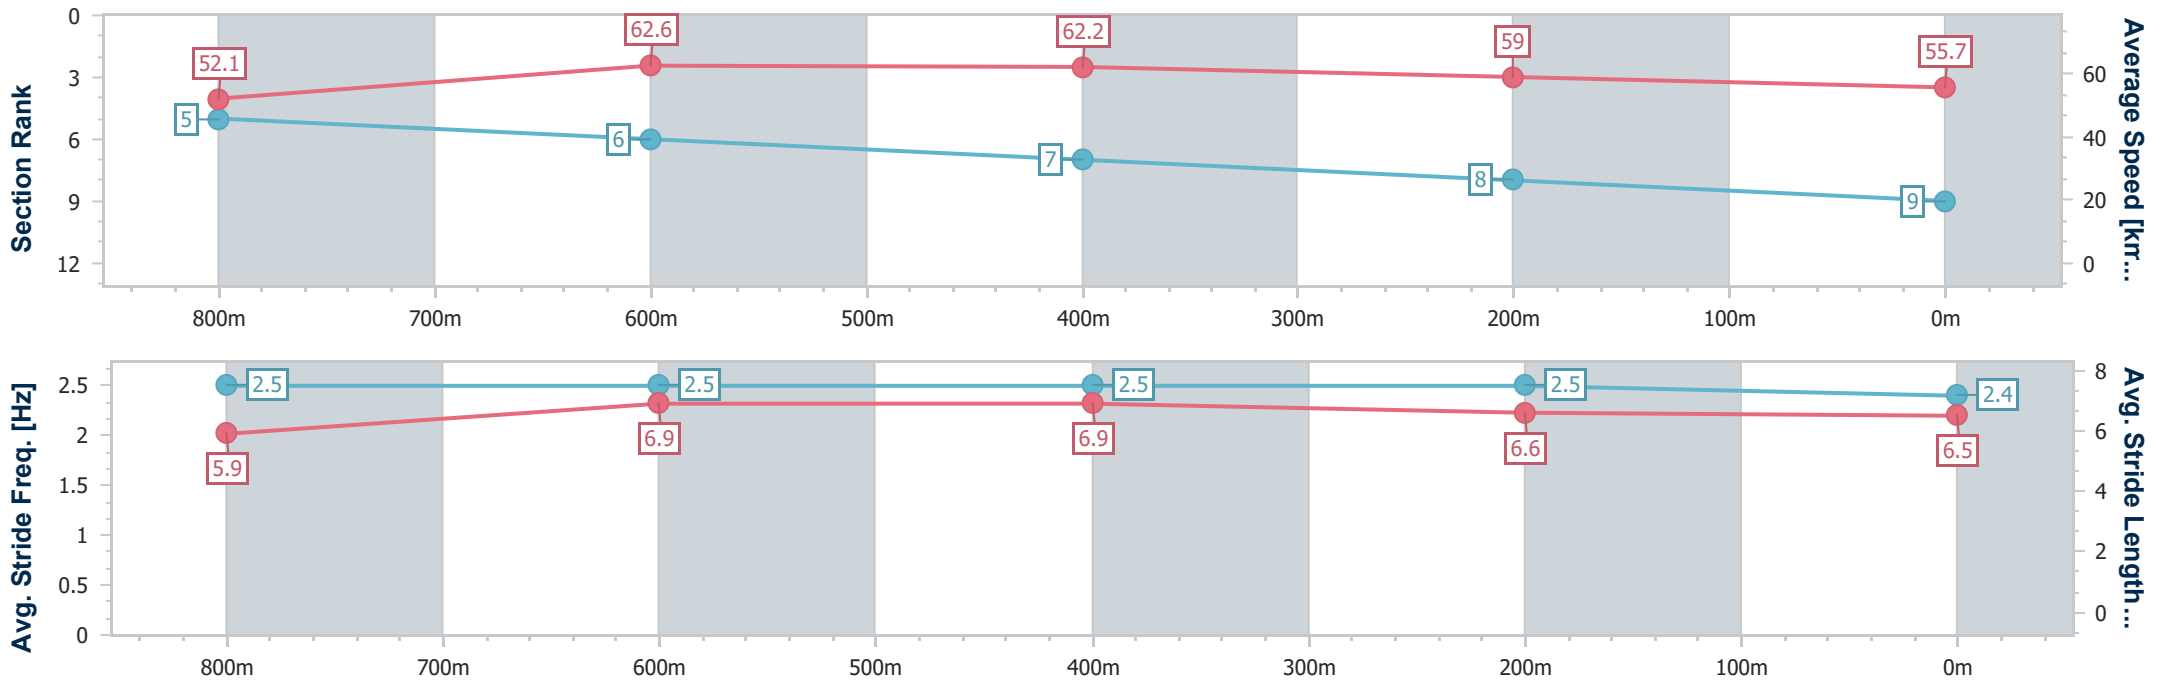

Toowoomba QLD Professional
Race 1: EUREKA STUD Maiden Plate - 1000m

31 December 2022 - 17:21

Track Rating: Good 4, Weather: Overcast, Rail Position: True Entire

Section	Overall	800m	600m	400m	200m
Section Times	1:01.78 [8] (0:14.82)	0:46.96 [9] (0:11.37)	0:35.59 [9] (0:11.51)	0:24.08 [9] (0:11.74)	0:12.34 [9] (0:12.34)
Average Speed [km/h]	48.7	63.4	62.9	61.9	58.2
Top Speed [km/h]	61.5	65.1	65.2	63.9	60.9
Avg. Dist. to Rail [m]	1.3	0.4	1.0	3.3	6.1
Avg. Stride Freq. [Hz]	2.4	2.5	2.5	2.5	2.4
Avg. Stride Length [m]	5.7	7.2	7.0	6.9	6.8

- [] Ranking at each section and finish
- .-.- No data available at this section
- NA No data available

Horse/Jockey Name	Ruihi
Final Rank	9
Fastest Section Time (Section)	0:11.53 (800m)
Top Speed [km/h] (Section)	65.2 (800m)
Race State	Finished

Toowoomba QLD Professional
Race 1: EUREKA STUD Maiden Plate - 1000m

31 December 2022 - 17:21

Track Rating: Good 4, Weather: Overcast, Rail Position: True Entire

Section	Overall	800m	600m	400m	200m
Section Times	1:02.18 [9] (0:13.83)	0:48.35 [5] (0:11.53)	0:36.82 [6] (0:11.63)	0:25.19 [7] (0:12.31)	0:12.88 [8] (0:12.88)
Average Speed [km/h]	52.1	62.6	62.2	59.0	55.7
Top Speed [km/h]	64.6	65.2	65.2	60.9	59.1
Avg. Dist. to Rail [m]	1.4	0.8	1.0	2.5	3.5
Avg. Stride Freq. [Hz]	2.5	2.5	2.5	2.5	2.4
Avg. Stride Length [m]	5.9	6.9	6.9	6.6	6.5

- [] Ranking at each section and finish
- .-.- No data available at this section
- NA No data available