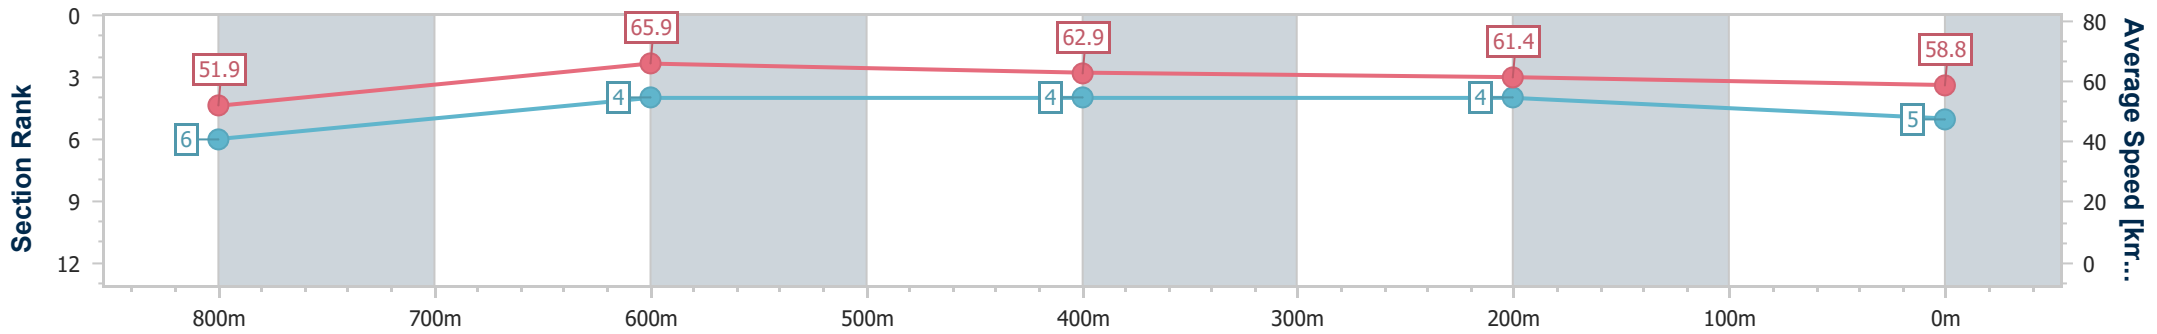

- [] Ranking at each section and finish
- .-.- No data available at this section
- NA No data available

Horse/Jockey Name	Substitution
Final Rank	5
Fastest Section Time (Section)	0:10.97 (800m)
Top Speed [km/h] (Section)	67.5 (800m)
Race State	Finished

Toowoomba QLD Professional
Race 1: EUREKA STUD Maiden Plate - 1000m

31 December 2022 - 17:21

Track Rating: Good 4, Weather: Overcast, Rail Position: True Entire

Section	Overall	800m	600m	400m	200m
Section Times	1:00.55 [5] (0:13.99)	0:46.56 [6] (0:10.97)	0:35.59 [4] (0:11.53)	0:24.06 [4] (0:11.84)	0:12.22 [4] (0:12.22)
Average Speed [km/h]	51.9	65.9	62.9	61.4	58.8
Top Speed [km/h]	66.1	67.5	66.4	62.9	60.5
Avg. Dist. to Rail [m]	5.2	0.9	1.4	3.4	5.8
Avg. Stride Freq. [Hz]	2.5	2.5	2.4	2.4	2.3
Avg. Stride Length [m]	5.9	7.4	7.3	7.3	7.1