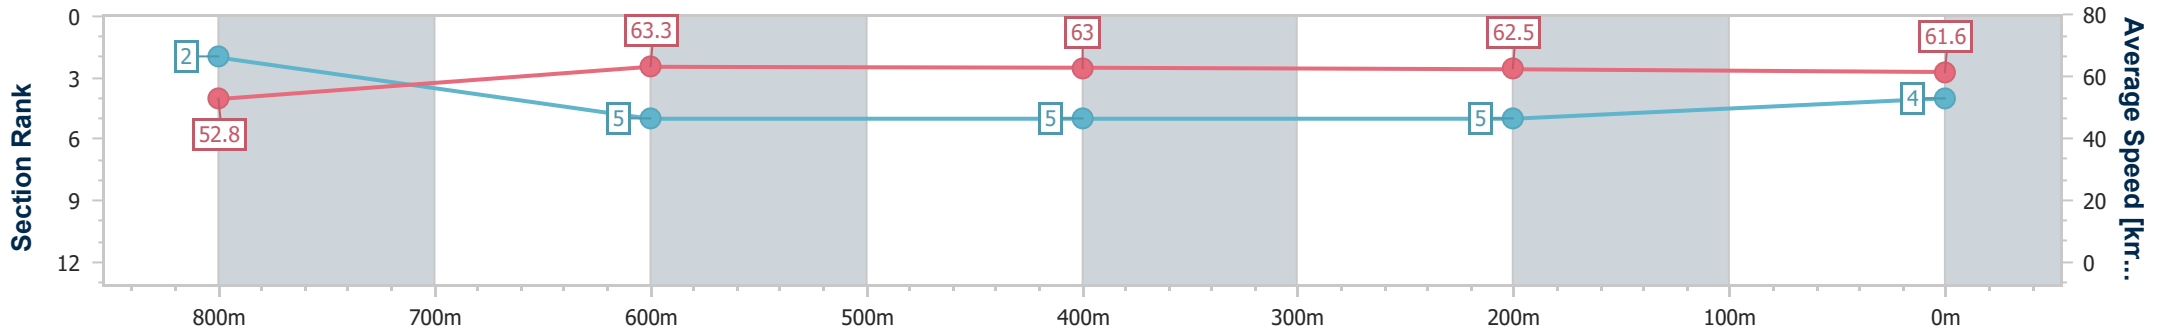

Toowoomba QLD Professional
Race 1: EUREKA STUD Maiden Plate - 1000m

31 December 2022 - 17:21

Track Rating: Good 4, Weather: Overcast, Rail Position: True Entire

Section	Overall	800m	600m	400m	200m
Section Times	1:00.17 [4] (0:13.73)	0:46.44 [2] (0:11.45)	0:34.99 [5] (0:11.69)	0:23.30 [5] (0:11.63)	0:11.67 [5] (0:11.67)
Average Speed [km/h]	52.8	63.3	63.0	62.5	61.6
Top Speed [km/h]	66.2	66.1	65.3	63.5	63.1
Avg. Dist. to Rail [m]	4.2	2.5	4.1	2.4	2.4
Avg. Stride Freq. [Hz]	2.5	2.5	2.5	2.4	2.4
Avg. Stride Length [m]	5.9	7.0	7.1	7.1	7.0