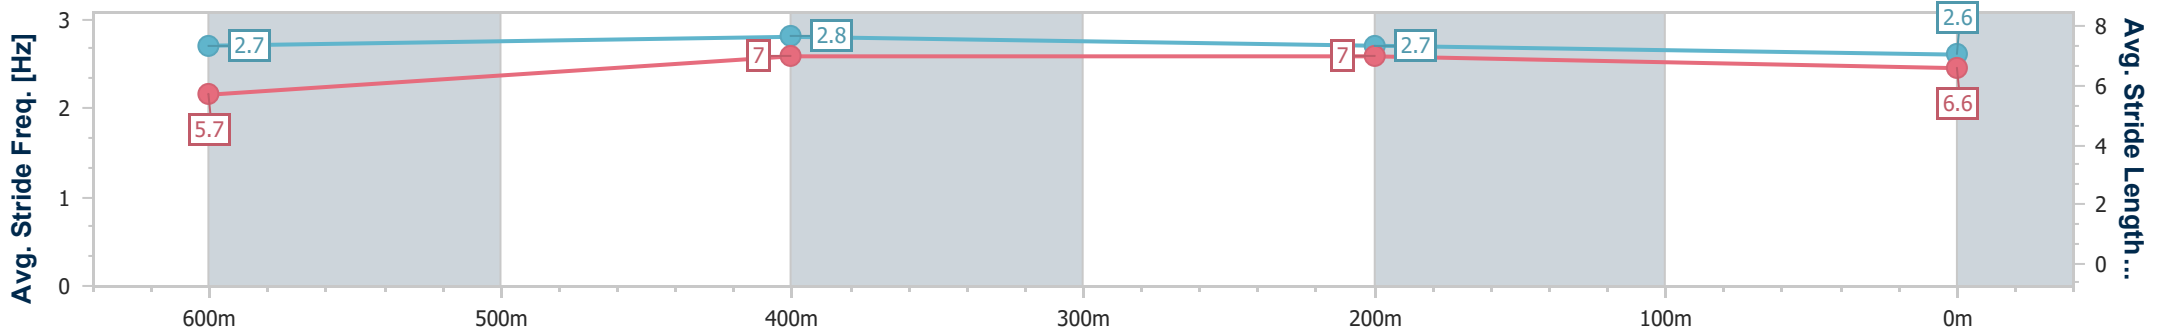

- [ ] Ranking at each section and finish
- .-.- No data available at this section
- NA No data available

Horse/Jockey Name	Cosmic Serenade
Final Rank	7
Fastest Section Time (Section)	0:10.14 (600m)
Top Speed [km/h] (Section)	71.8 (600m)
Race State	Finished

### Ipswich QLD Professional

Race 6: SCHWEPPE'S BENCHMARK 70 Handicap - 800m

30 December 2022 - 16:44

Track Rating: Soft 5, Weather: Overcast, Rail Position: +10m Entire

Section	Overall	600m	400m	200m
Section Times	0:45.69 [7] (0:13.07)	0:32.62 [1] (0:10.14)	0:22.48 [2] (0:10.69)	0:11.79 [1] (0:11.79)
Average Speed [km/h]	55.2	70.8	67.1	61.1
Top Speed [km/h]	71.0	71.8	69.2	65.3
Avg. Dist. to Rail [m]	1.7	0.7	1.1	4.1
Avg. Stride Freq. [Hz]	2.7	2.8	2.7	2.6
Avg. Stride Length [m]	5.7	7.0	7.0	6.6

- [ ] Ranking at each section and finish
- .-.- No data available at this section
- NA No data available

Horse/Jockey Name	Commandeering
Final Rank	8
Fastest Section Time (Section)	0:10.51 (600m)
Top Speed [km/h] (Section)	69.3 (600m)
Race State	Finished