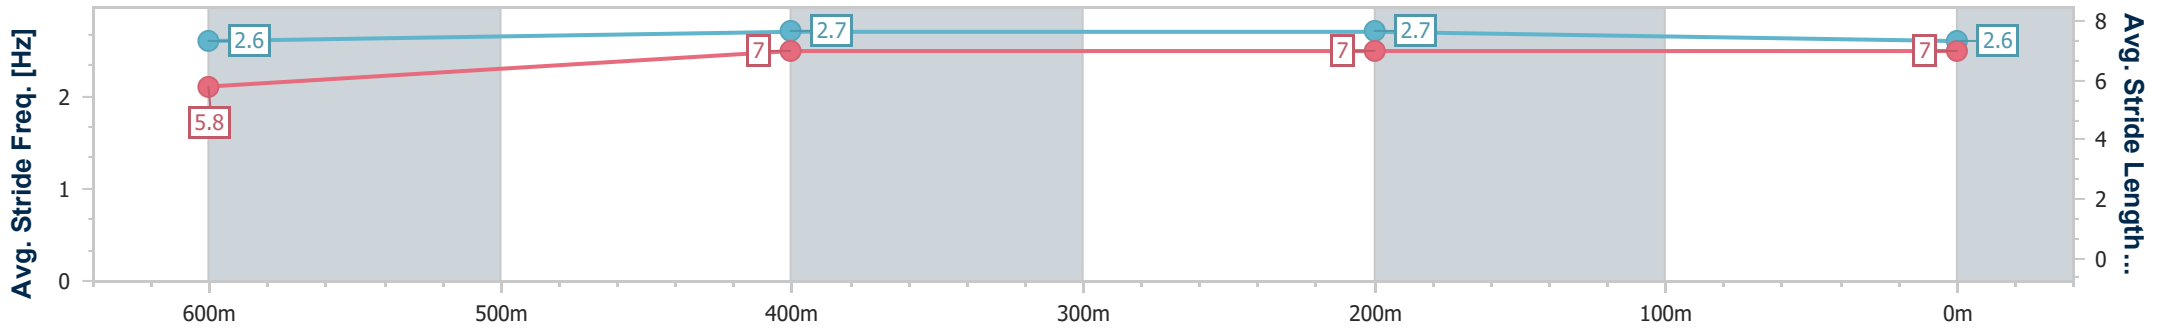

### Ipswich QLD Professional

Race 6: SCHWEPPE'S BENCHMARK 70 Handicap - 800m

30 December 2022 - 16:44

Track Rating: Soft 5, Weather: Overcast, Rail Position: +10m Entire

Section	Overall	600m	400m	200m
Section Times	0:45.75 [8] (0:13.51)	0:32.24 [8] (0:10.51)	0:21.73 [9] (0:10.66)	0:11.07 [9] (0:11.07)
Average Speed [km/h]	53.3	68.5	67.3	65.0
Top Speed [km/h]	67.0	69.3	69.0	66.6
Avg. Dist. to Rail [m]	4.8	1.7	0.9	4.8
Avg. Stride Freq. [Hz]	2.6	2.7	2.7	2.6
Avg. Stride Length [m]	5.8	7.0	7.0	7.0

- [ ] Ranking at each section and finish
- .-.- No data available at this section
- NA No data available

Horse/Jockey Name	Leica Special
Final Rank	9
Fastest Section Time (Section)	0:10.07 (600m)
Top Speed [km/h] (Section)	73.8 (Overall)
Race State	Finished