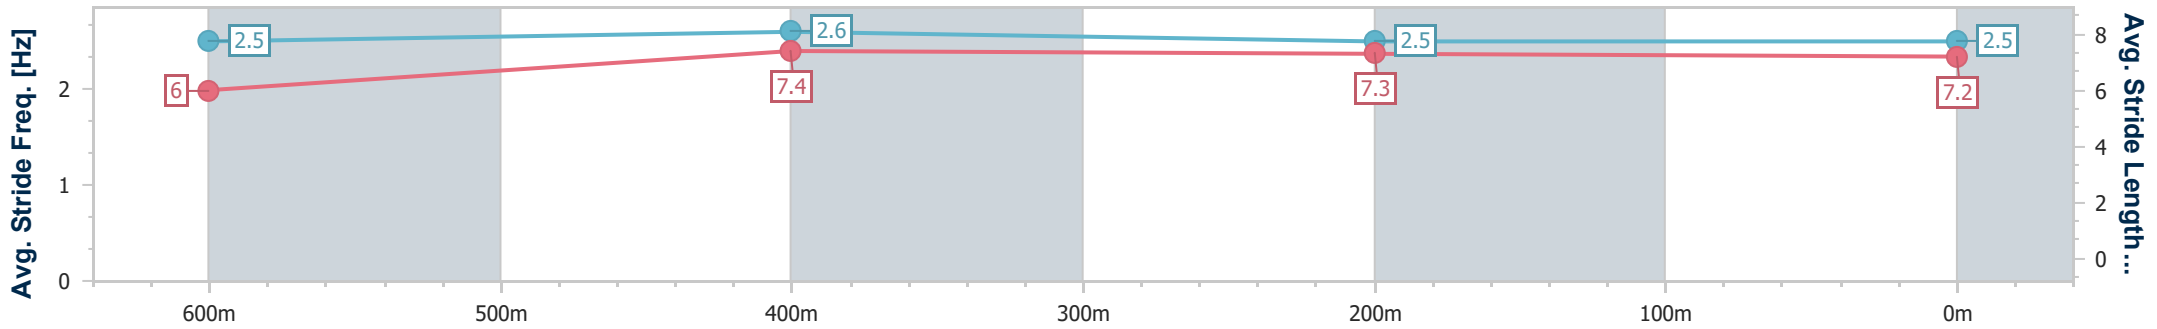

### Ipswich QLD Professional

Race 6: SCHWEPPE'S BENCHMARK 70 Handicap - 800m

30 December 2022 - 16:44

Track Rating: Soft 5, Weather: Overcast, Rail Position: +10m Entire

Section	Overall	600m	400m	200m
Section Times	0:45.25 [2] (0:13.31)	0:31.94 [7] (0:10.07)	0:21.87 [5] (0:10.71)	0:11.16 [7] (0:11.16)
Average Speed [km/h]	54.2	70.7	66.5	64.6
Top Speed [km/h]	70.5	72.0	70.0	65.5
Avg. Dist. to Rail [m]	2.3	2.1	2.1	0.6
Avg. Stride Freq. [Hz]	2.5	2.6	2.5	2.5
Avg. Stride Length [m]	6.0	7.4	7.3	7.2