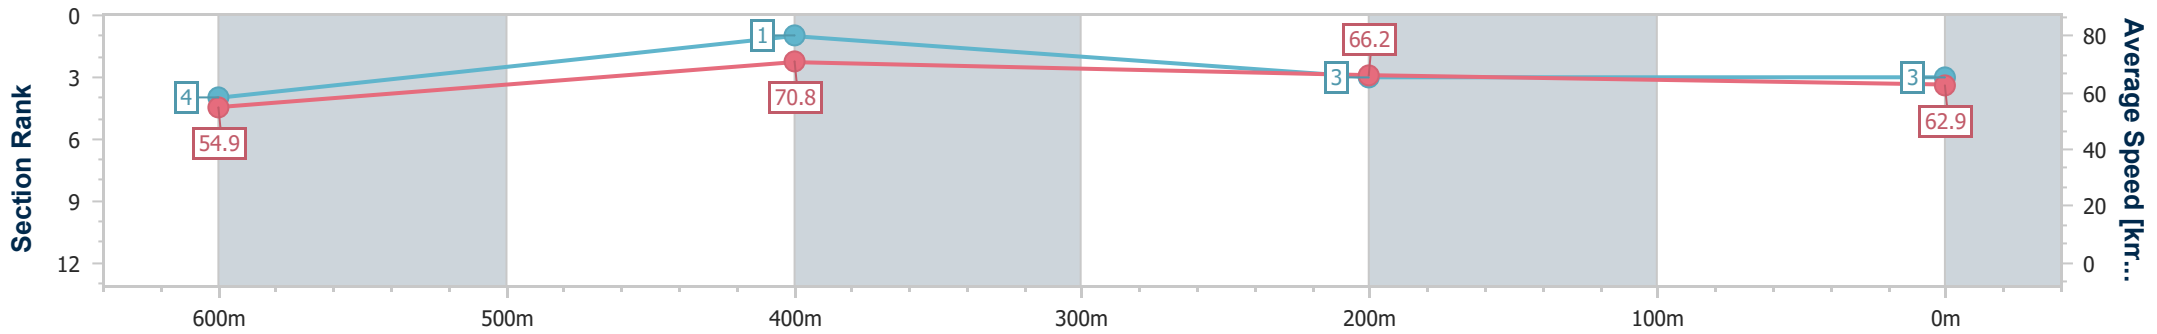

### Ipswich QLD Professional

Race 6: SCHWEPPE'S BENCHMARK 70 Handicap - 800m

30 December 2022 - 16:44

Track Rating: Soft 5, Weather: Overcast, Rail Position: +10m Entire

Section	Overall	600m	400m	200m
Section Times	0:45.34 [3] (0:13.14)	0:32.20 [4] (0:10.02)	0:22.18 [1] (0:10.75)	0:11.43 [3] (0:11.43)
Average Speed [km/h]	54.9	70.8	66.2	62.9
Top Speed [km/h]	72.4	72.2	68.9	64.8
Avg. Dist. to Rail [m]	1.2	3.3	1.9	2.1
Avg. Stride Freq. [Hz]	2.6	2.7	2.6	2.5
Avg. Stride Length [m]	5.9	7.2	7.1	6.9