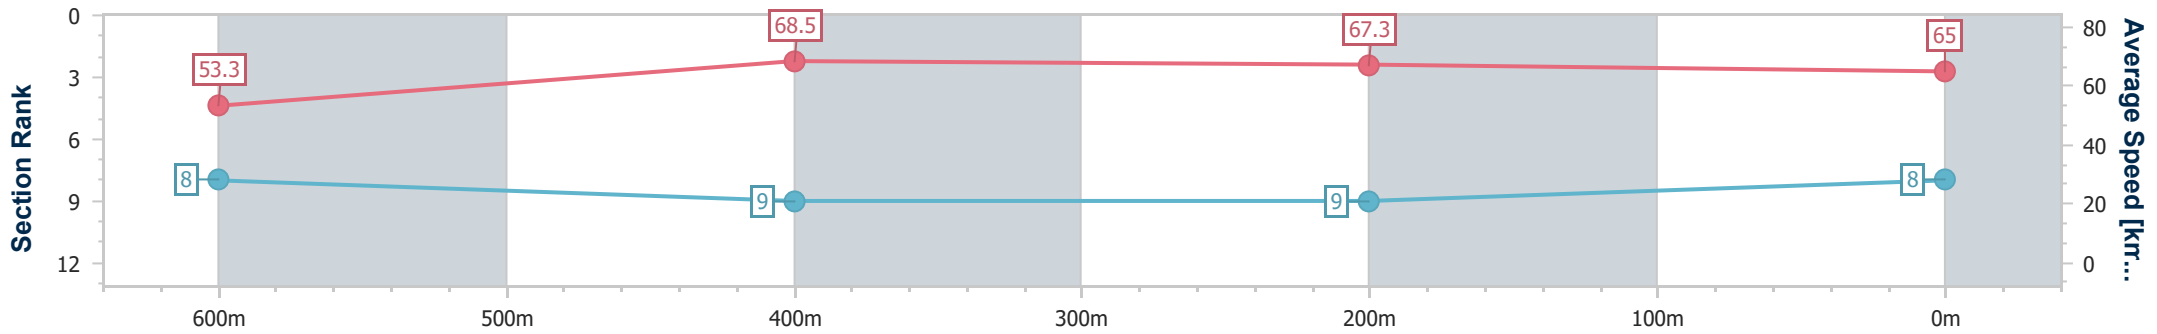

### Ipswich QLD Professional

Race 6: SCHWEPPE'S BENCHMARK 70 Handicap - 800m

30 December 2022 - 16:44

Track Rating: Soft 5, Weather: Overcast, Rail Position: +10m Entire

Section	Overall	600m	400m	200m
Section Times	0:45.75 [8] (0:13.51)	0:32.24 [8] (0:10.51)	0:21.73 [9] (0:10.66)	0:11.07 [9] (0:11.07)
Average Speed [km/h]	53.3	68.5	67.3	65.0
Top Speed [km/h]	67.0	69.3	69.0	66.6
Avg. Dist. to Rail [m]	4.8	1.7	0.9	4.8
Avg. Stride Freq. [Hz]	2.6	2.7	2.7	2.6
Avg. Stride Length [m]	5.8	7.0	7.0	7.0

- [ ] Ranking at each section and finish
- .-.- No data available at this section
- NA No data available

Horse/Jockey Name	Leica Special
Final Rank	9
Fastest Section Time (Section)	0:10.07 (600m)
Top Speed [km/h] (Section)	73.8 (Overall)
Race State	Finished