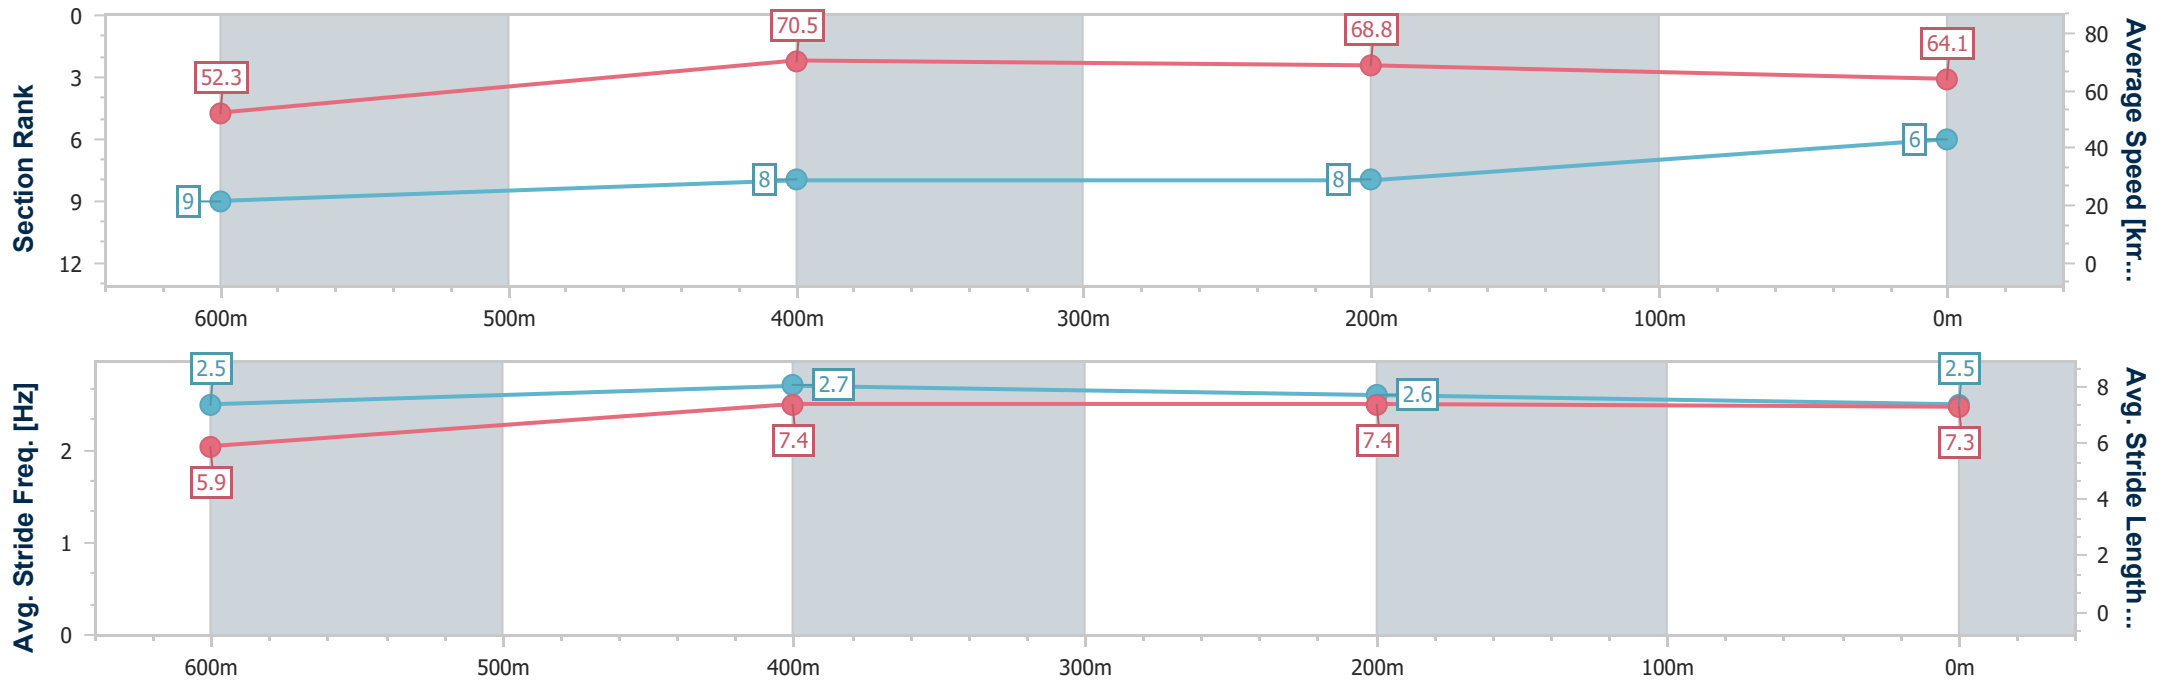

- [ ] Ranking at each section and finish
- .-.-.- No data available at this section
- NA No data available

Horse/Jockey Name	Lilli Lights Out
Final Rank	6
Fastest Section Time (Section)	0:10.14 (600m)
Top Speed [km/h] (Section)	71.4 (600m)
Race State	Finished

### Ipswich QLD Professional

Race 6: SCHWEPPES BENCHMARK 70 Handicap - 800m

30 December 2022 - 16:44

Track Rating: Soft 5, Weather: Overcast, Rail Position: +10m Entire

Section	Overall	600m	400m	200m
Section Times	0:45.56 [6] (0:13.79)	0:31.77 [9] (0:10.14)	0:21.63 [8] (0:10.40)	0:11.23 [8] (0:11.23)
Average Speed [km/h]	52.3	70.5	68.8	64.1
Top Speed [km/h]	70.0	71.4	70.8	67.7
Avg. Dist. to Rail [m]	5.3	1.4	1.3	4.3
Avg. Stride Freq. [Hz]	2.5	2.7	2.6	2.5
Avg. Stride Length [m]	5.9	7.4	7.4	7.3

- [ ] Ranking at each section and finish
- .-.- No data available at this section
- NA No data available

Horse/Jockey Name	Cosmic Serenade
Final Rank	7
Fastest Section Time (Section)	0:10.14 (600m)
Top Speed [km/h] (Section)	71.8 (600m)
Race State	Finished