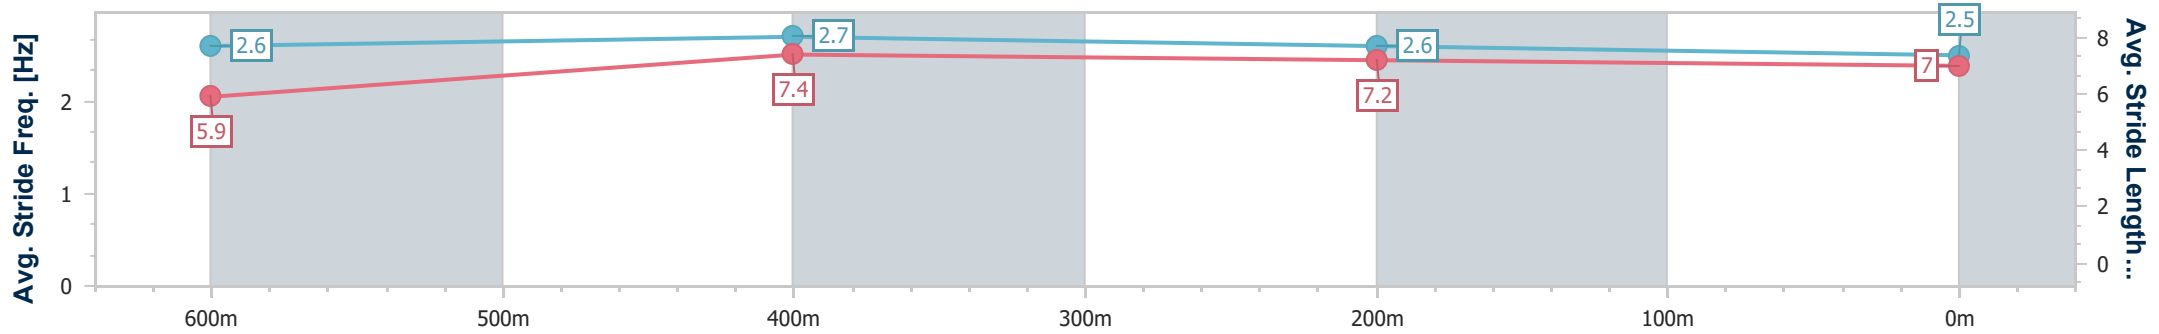

### Ipswich QLD Professional

Race 6: SCHWEPPE'S BENCHMARK 70 Handicap - 800m

30 December 2022 - 16:44

Track Rating: Soft 5, Weather: Overcast, Rail Position: +10m Entire

Section	Overall	600m	400m	200m
Section Times	0:45.36 [4] (0:13.11)	0:32.25 [2] (0:10.19)	0:22.06 [4] (0:10.65)	0:11.41 [2] (0:11.41)
Average Speed [km/h]	54.9	70.9	67.7	63.0
Top Speed [km/h]	71.2	71.9	69.7	66.4
Avg. Dist. to Rail [m]	5.9	1.7	1.3	3.9
Avg. Stride Freq. [Hz]	2.6	2.7	2.6	2.5
Avg. Stride Length [m]	5.9	7.4	7.2	7.0