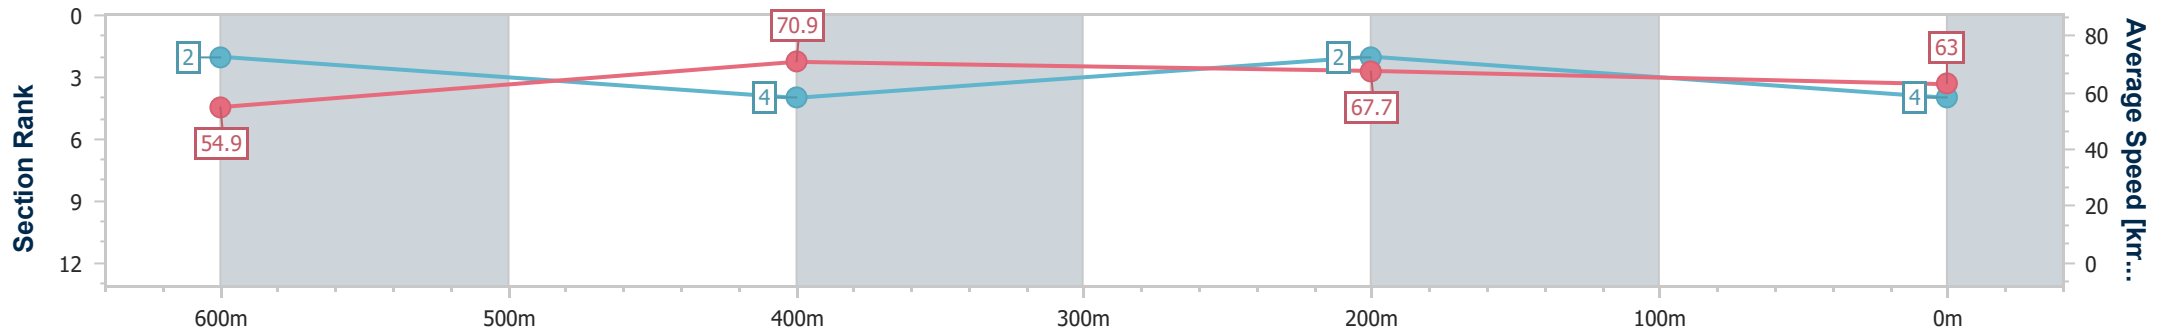

### Ipswich QLD Professional

Race 6: SCHWEPPE'S BENCHMARK 70 Handicap - 800m

30 December 2022 - 16:44

Track Rating: Soft 5, Weather: Overcast, Rail Position: +10m Entire

Section	Overall	600m	400m	200m
Section Times	0:45.36 [4] (0:13.11)	0:32.25 [2] (0:10.19)	0:22.06 [4] (0:10.65)	0:11.41 [2] (0:11.41)
Average Speed [km/h]	54.9	70.9	67.7	63.0
Top Speed [km/h]	71.2	71.9	69.7	66.4
Avg. Dist. to Rail [m]	5.9	1.7	1.3	3.9
Avg. Stride Freq. [Hz]	2.6	2.7	2.6	2.5
Avg. Stride Length [m]	5.9	7.4	7.2	7.0