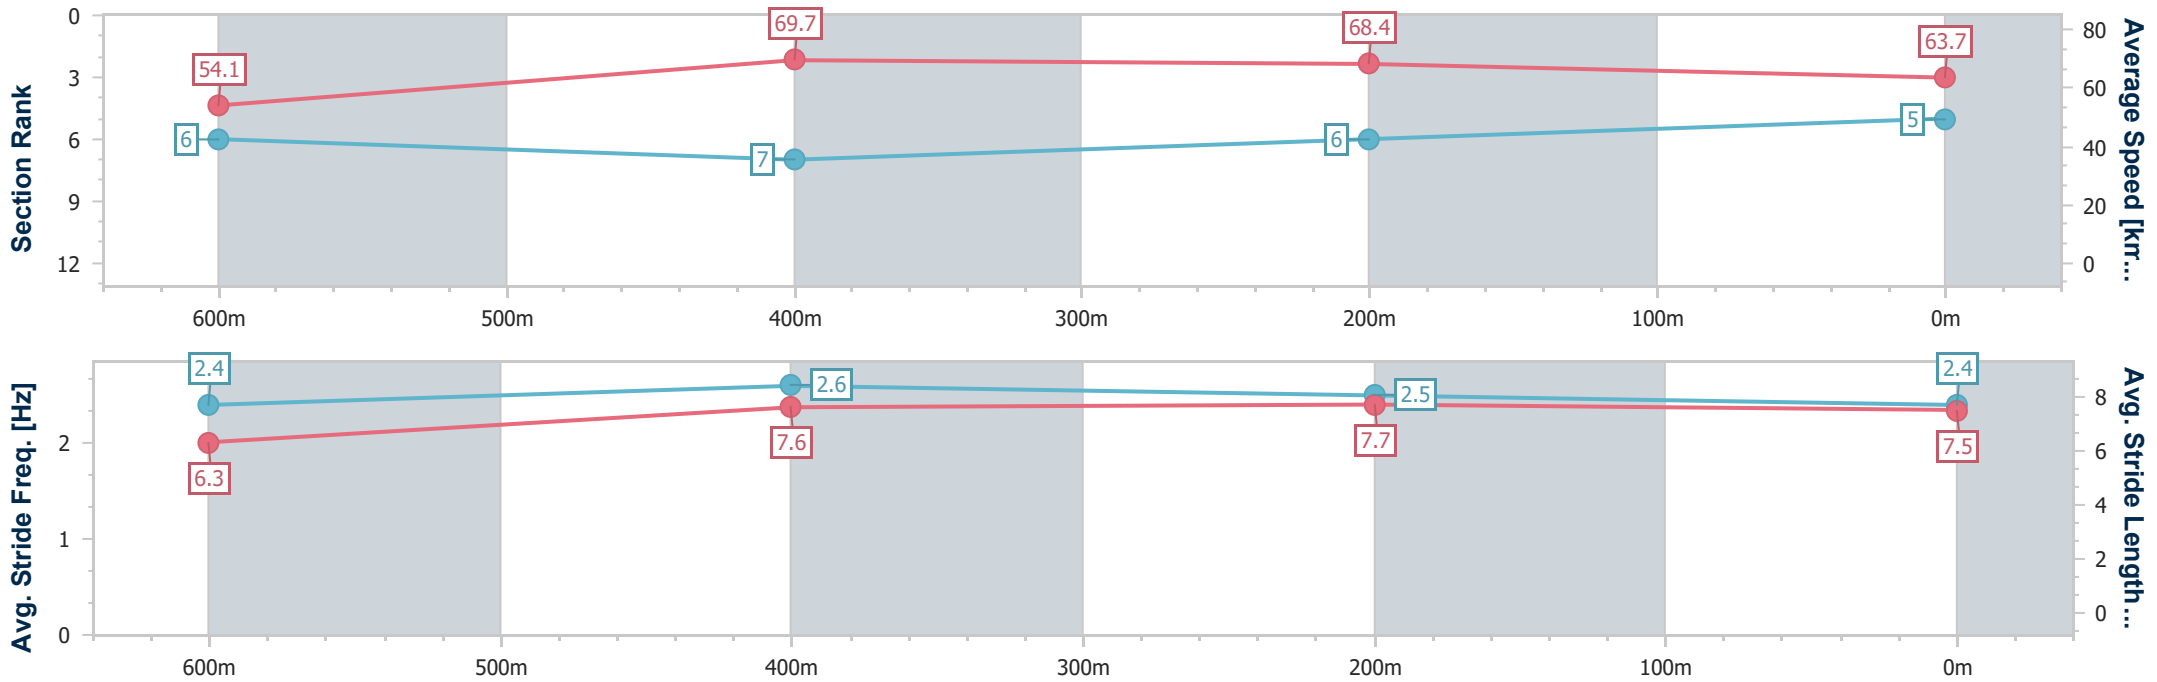

Ipswich QLD Professional

Race 6: SCHWEPPE'S BENCHMARK 70 Handicap - 800m

30 December 2022 - 16:44

Track Rating: Soft 5, Weather: Overcast, Rail Position: +10m Entire

Section	Overall	600m	400m	200m
Section Times	0:45.49 [5] (0:13.31)	0:32.18 [6] (0:10.34)	0:21.84 [7] (0:10.54)	0:11.30 [6] (0:11.30)
Average Speed [km/h]	54.1	69.7	68.4	63.7
Top Speed [km/h]	69.5	70.5	70.0	66.3
Avg. Dist. to Rail [m]	4.1	0.8	1.3	5.2
Avg. Stride Freq. [Hz]	2.4	2.6	2.5	2.4
Avg. Stride Length [m]	6.3	7.6	7.7	7.5

- [ ] Ranking at each section and finish
- .-.-.- No data available at this section
- NA No data available

Horse/Jockey Name	Lilli Lights Out
Final Rank	6
Fastest Section Time (Section)	0:10.14 (600m)
Top Speed [km/h] (Section)	71.4 (600m)
Race State	Finished