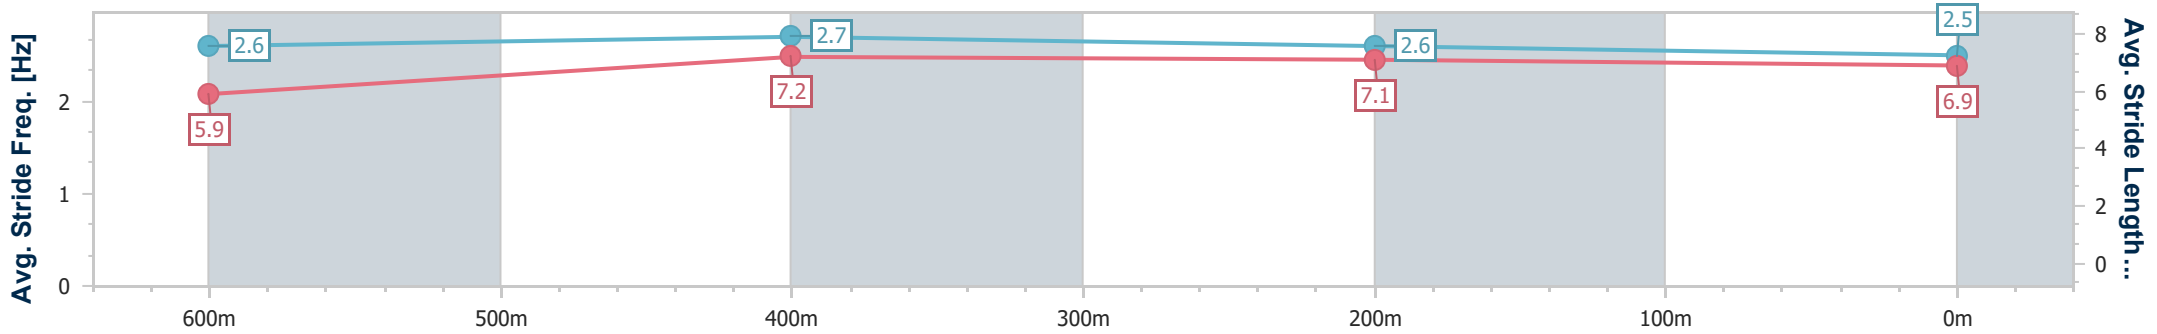

### Ipswich QLD Professional

Race 6: SCHWEPPE'S BENCHMARK 70 Handicap - 800m

30 December 2022 - 16:44

Track Rating: Soft 5, Weather: Overcast, Rail Position: +10m Entire

Section	Overall	600m	400m	200m
Section Times	0:45.34 [3] (0:13.14)	0:32.20 [4] (0:10.02)	0:22.18 [1] (0:10.75)	0:11.43 [3] (0:11.43)
Average Speed [km/h]	54.9	70.8	66.2	62.9
Top Speed [km/h]	72.4	72.2	68.9	64.8
Avg. Dist. to Rail [m]	1.2	3.3	1.9	2.1
Avg. Stride Freq. [Hz]	2.6	2.7	2.6	2.5
Avg. Stride Length [m]	5.9	7.2	7.1	6.9