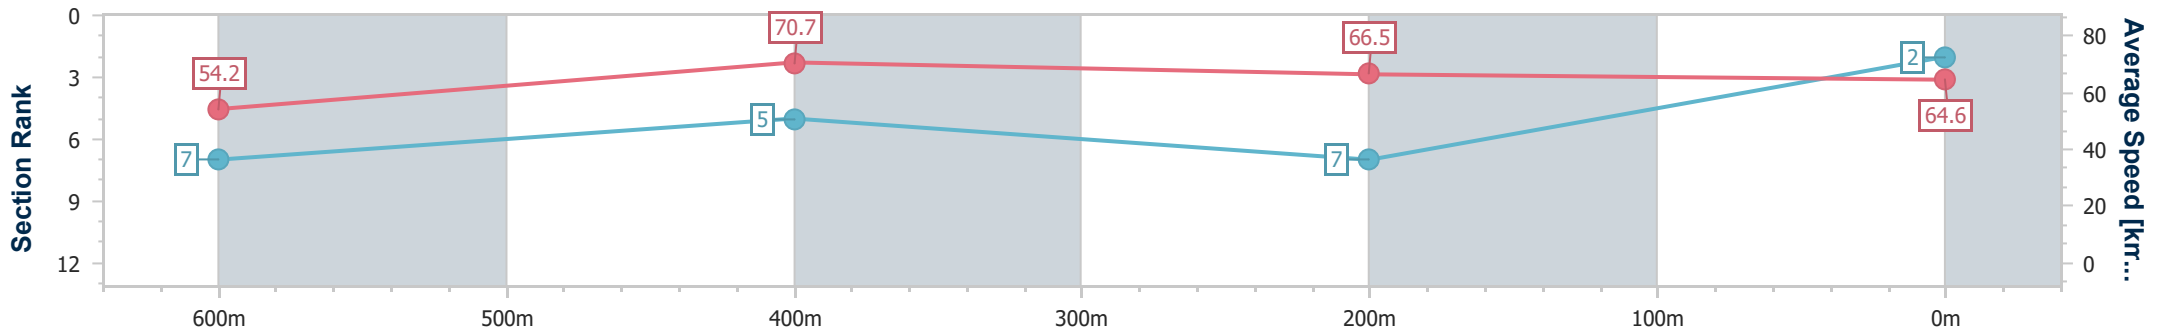

### Ipswich QLD Professional

Race 6: SCHWEPPE'S BENCHMARK 70 Handicap - 800m

30 December 2022 - 16:44

Track Rating: Soft 5, Weather: Overcast, Rail Position: +10m Entire

Section	Overall	600m	400m	200m
Section Times	0:45.25 [2] (0:13.31)	0:31.94 [7] (0:10.07)	0:21.87 [5] (0:10.71)	0:11.16 [7] (0:11.16)
Average Speed [km/h]	54.2	70.7	66.5	64.6
Top Speed [km/h]	70.5	72.0	70.0	65.5
Avg. Dist. to Rail [m]	2.3	2.1	2.1	0.6
Avg. Stride Freq. [Hz]	2.5	2.6	2.5	2.5
Avg. Stride Length [m]	6.0	7.4	7.3	7.2