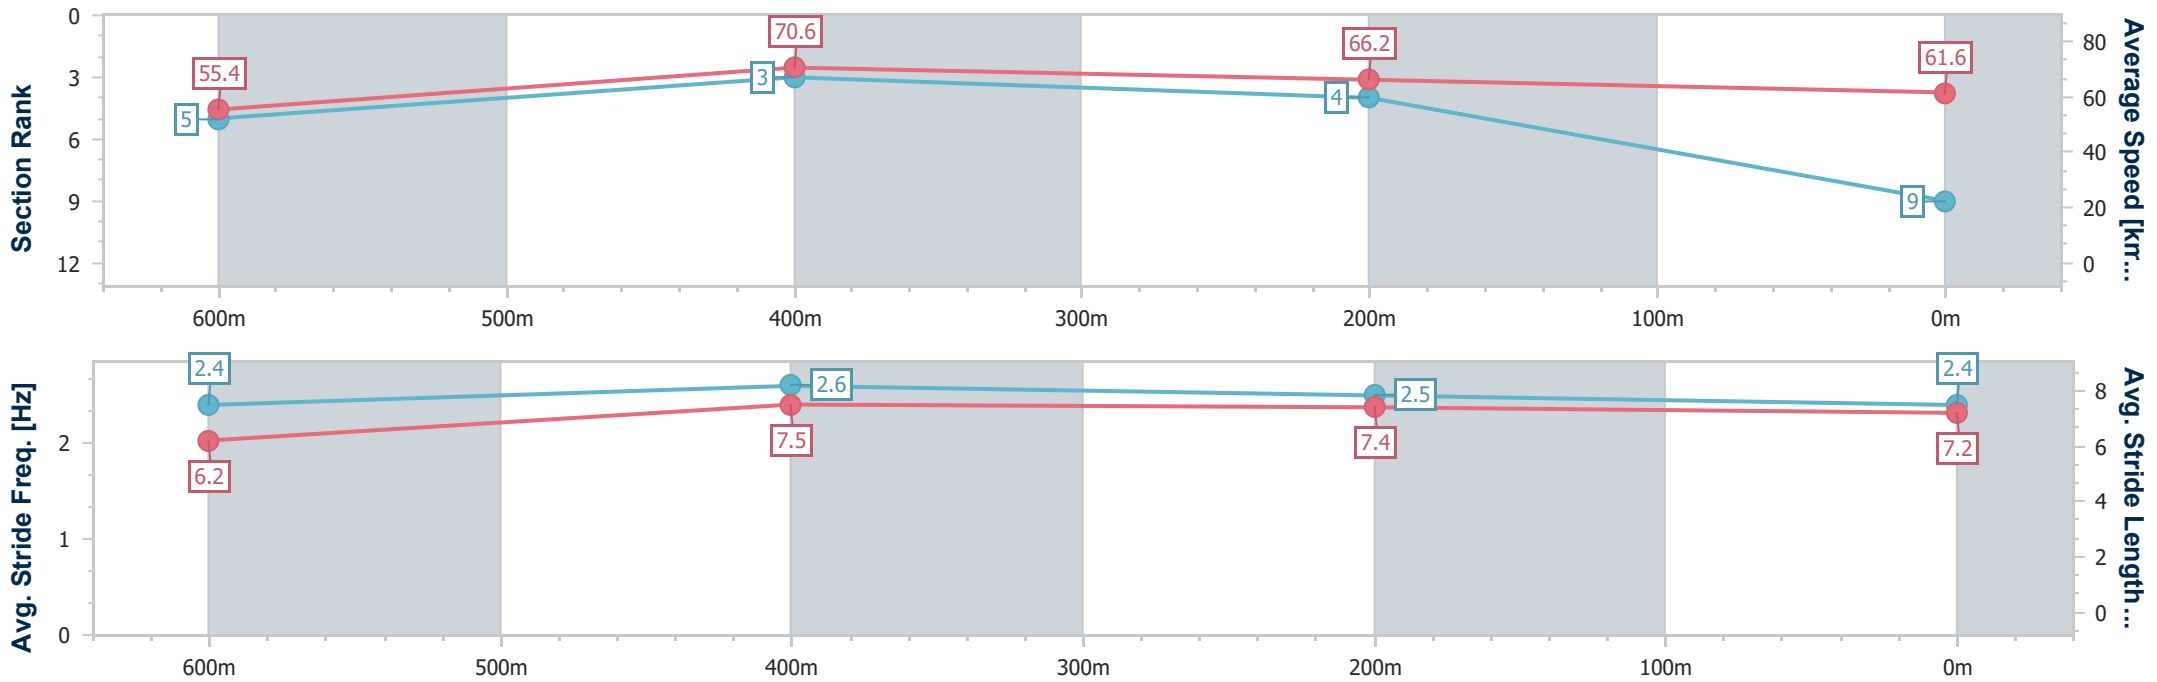

- [ ] Ranking at each section and finish
- .-.- No data available at this section
- NA No data available

Horse/Jockey Name	Leica Special
Final Rank	9
Fastest Section Time (Section)	0:10.07 (600m)
Top Speed [km/h] (Section)	73.8 (Overall)
Race State	Finished

### Ipswich QLD Professional

Race 6: SCHWEPPE'S BENCHMARK 70 Handicap - 800m

30 December 2022 - 16:44

Track Rating: Soft 5, Weather: Overcast, Rail Position: +10m Entire

Section	Overall	600m	400m	200m
Section Times	0:45.78 [9] (0:13.26)	0:32.52 [5] (0:10.07)	0:22.45 [3] (0:10.75)	0:11.70 [4] (0:11.70)
Average Speed [km/h]	55.4	70.6	66.2	61.6
Top Speed [km/h]	73.8	72.7	68.9	64.0
Avg. Dist. to Rail [m]	1.2	2.6	2.4	2.4
Avg. Stride Freq. [Hz]	2.4	2.6	2.5	2.4
Avg. Stride Length [m]	6.2	7.5	7.4	7.2

- [ ] Ranking at each section and finish
- .-.- No data available at this section
- NA No data available