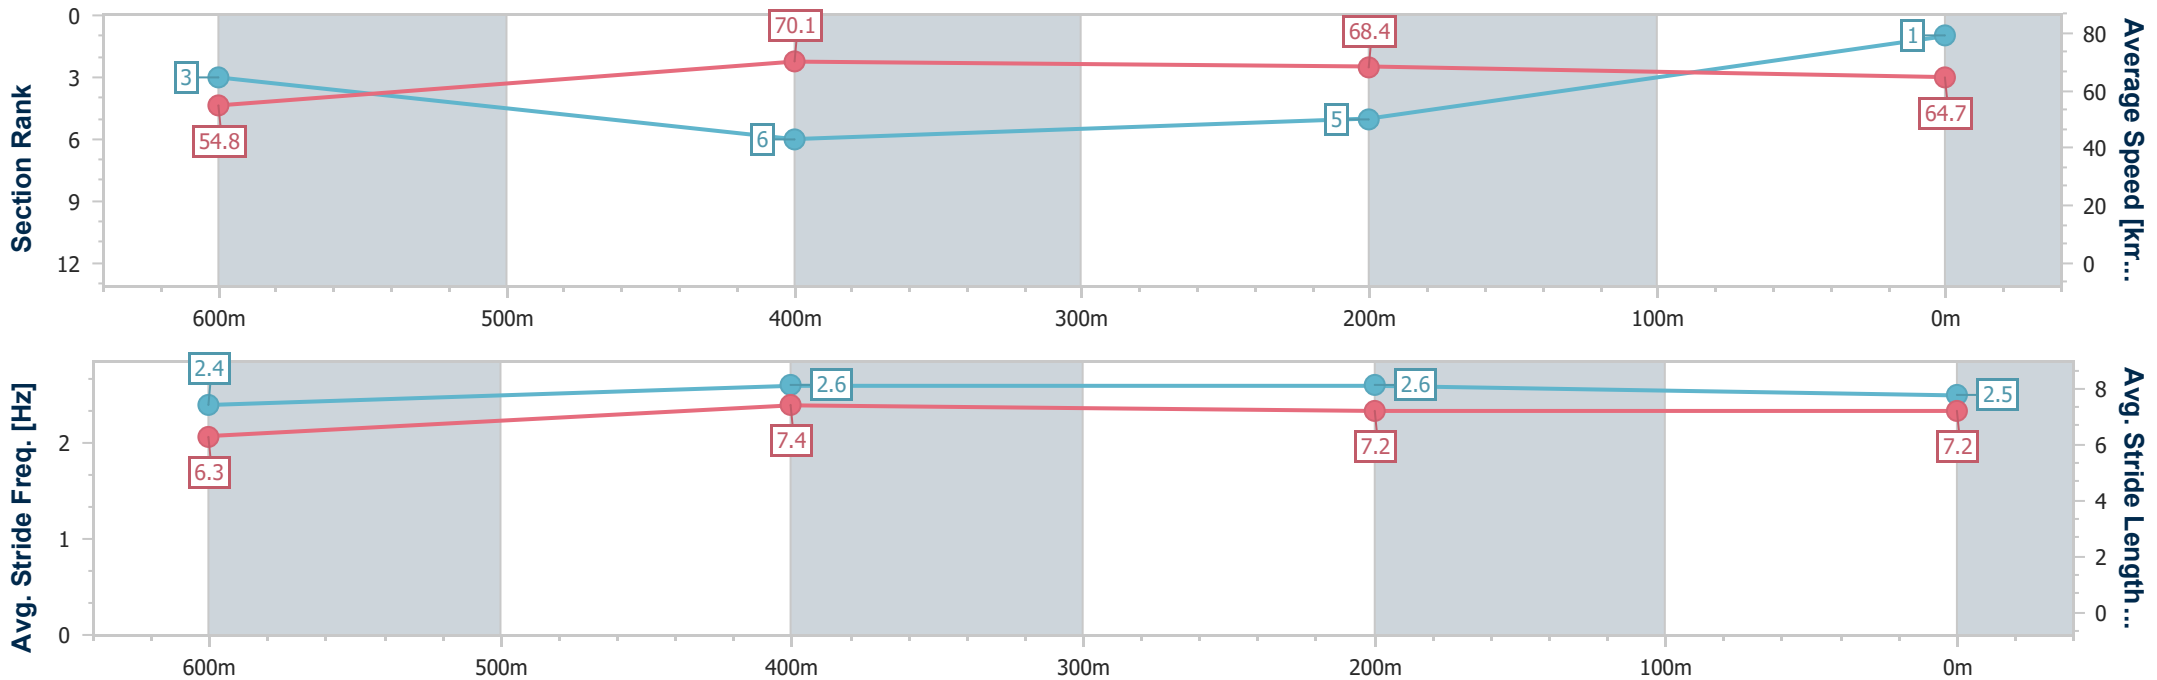

### Ipswich QLD Professional

Race 6: SCHWEPPE'S BENCHMARK 70 Handicap - 800m

30 December 2022 - 16:44

Track Rating: Soft 5, Weather: Overcast, Rail Position: +10m Entire

Section	Overall	600m	400m	200m
Section Times	0:45.20 [1] (0:13.15)	0:32.05 [3] (0:10.36)	0:21.69 [6] (0:10.56)	0:11.13 [5] (0:11.13)
Average Speed [km/h]	54.8	70.1	68.4	64.7
Top Speed [km/h]	70.7	71.1	69.6	67.4
Avg. Dist. to Rail [m]	7.9	3.4	1.6	5.2
Avg. Stride Freq. [Hz]	2.4	2.6	2.6	2.5
Avg. Stride Length [m]	6.3	7.4	7.2	7.2