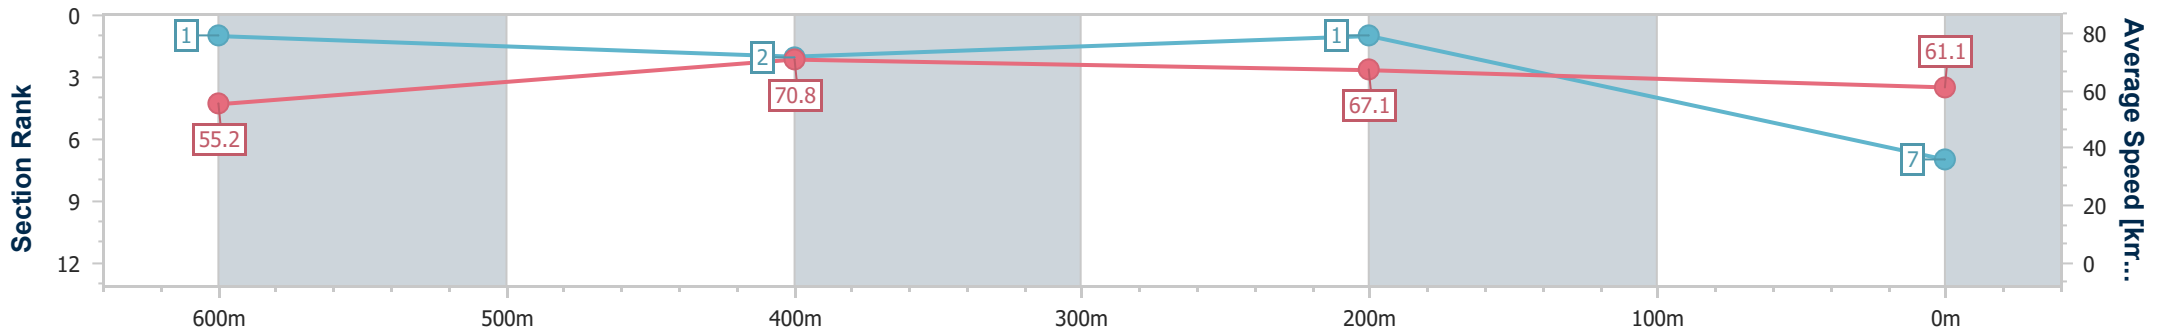

- [ ] Ranking at each section and finish
- .-.- No data available at this section
- NA No data available

Horse/Jockey Name	Cosmic Serenade
Final Rank	7
Fastest Section Time (Section)	0:10.14 (600m)
Top Speed [km/h] (Section)	71.8 (600m)
Race State	Finished

### Ipswich QLD Professional

Race 6: SCHWEPPE'S BENCHMARK 70 Handicap - 800m

30 December 2022 - 16:44

Track Rating: Soft 5, Weather: Overcast, Rail Position: +10m Entire

Section	Overall	600m	400m	200m
Section Times	0:45.69 [7] (0:13.07)	0:32.62 [1] (0:10.14)	0:22.48 [2] (0:10.69)	0:11.79 [1] (0:11.79)
Average Speed [km/h]	55.2	70.8	67.1	61.1
Top Speed [km/h]	71.0	71.8	69.2	65.3
Avg. Dist. to Rail [m]	1.7	0.7	1.1	4.1
Avg. Stride Freq. [Hz]	2.7	2.8	2.7	2.6
Avg. Stride Length [m]	5.7	7.0	7.0	6.6

- [ ] Ranking at each section and finish
- .-.- No data available at this section
- NA No data available

Horse/Jockey Name	Commandeering
Final Rank	8
Fastest Section Time (Section)	0:10.51 (600m)
Top Speed [km/h] (Section)	69.3 (600m)
Race State	Finished